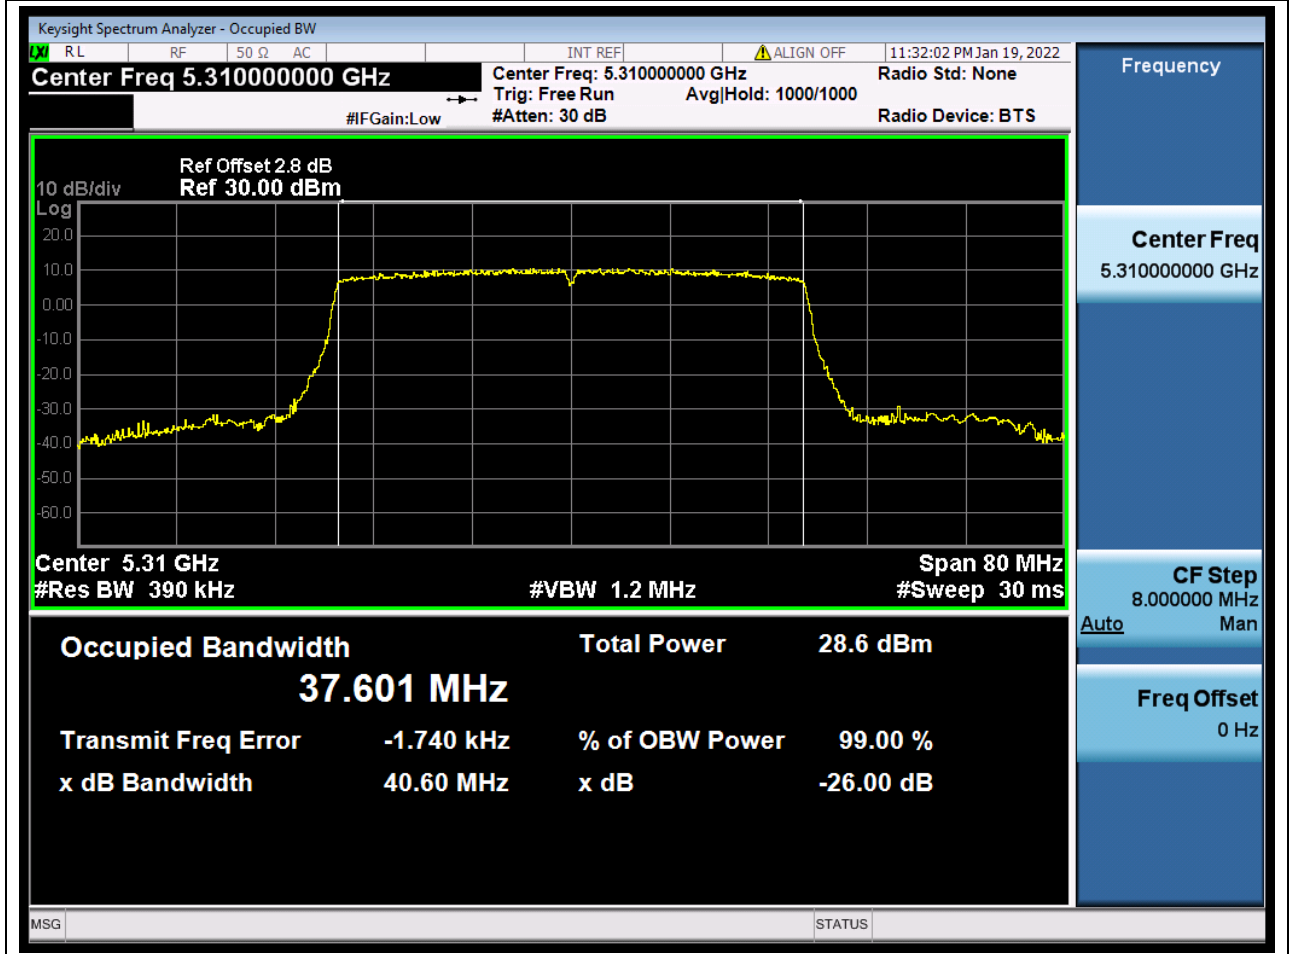

39. 802.11ax_40M_U-NII-2A_H

39.1. A.2-26dB Bandwidth(NTNV)

Center Frequency (MHz)	XdB Down	RBW (MHz)	Detector	Limit (MHz)	XdB BandWidth (MHz)	Verdict
5310	26	0.39	Peak	0	40.597696	Unknow