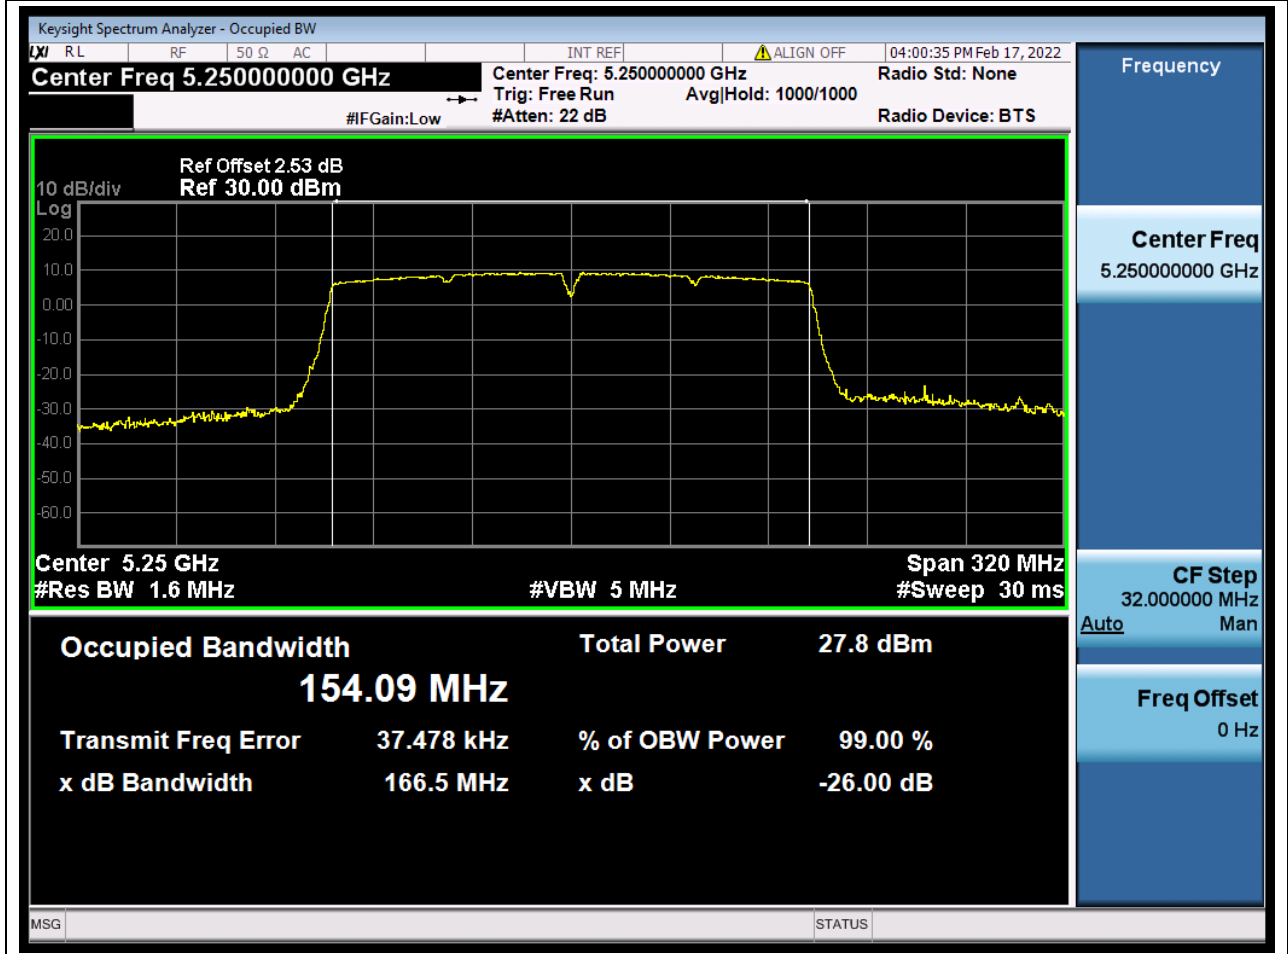

86. 802.11ac_160M_U-NII-2A_M

86.1. A.2-26dB Bandwidth(NTNV)

Center Frequency (MHz)	XdB Down	RBW (MHz)	Detector	Limit (MHz)	XdB BandWidth (MHz)	Verdict
5250	26	1.6	Peak	0	166.525693	Unknow