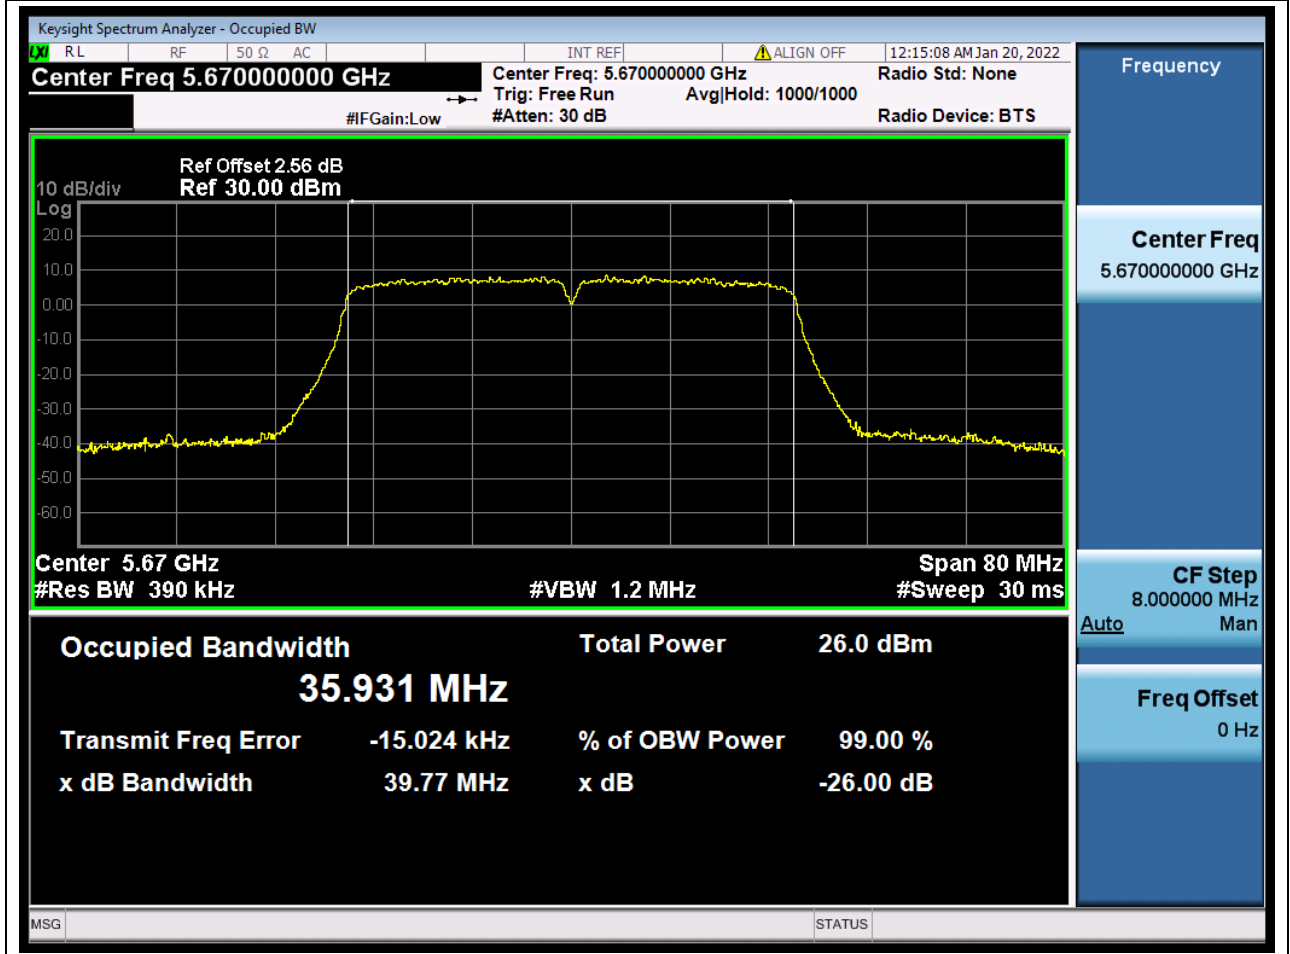

55. 802.11ac_40M_U-NII-2C_H

55.1. A.2-26dB Bandwidth(NTNV)

Center Frequency (MHz)	XdB Down	RBW (MHz)	Detector	Limit (MHz)	XdB BandWidth (MHz)	Verdict
5670	26	0.39	Peak	0	39.765875	Unknow