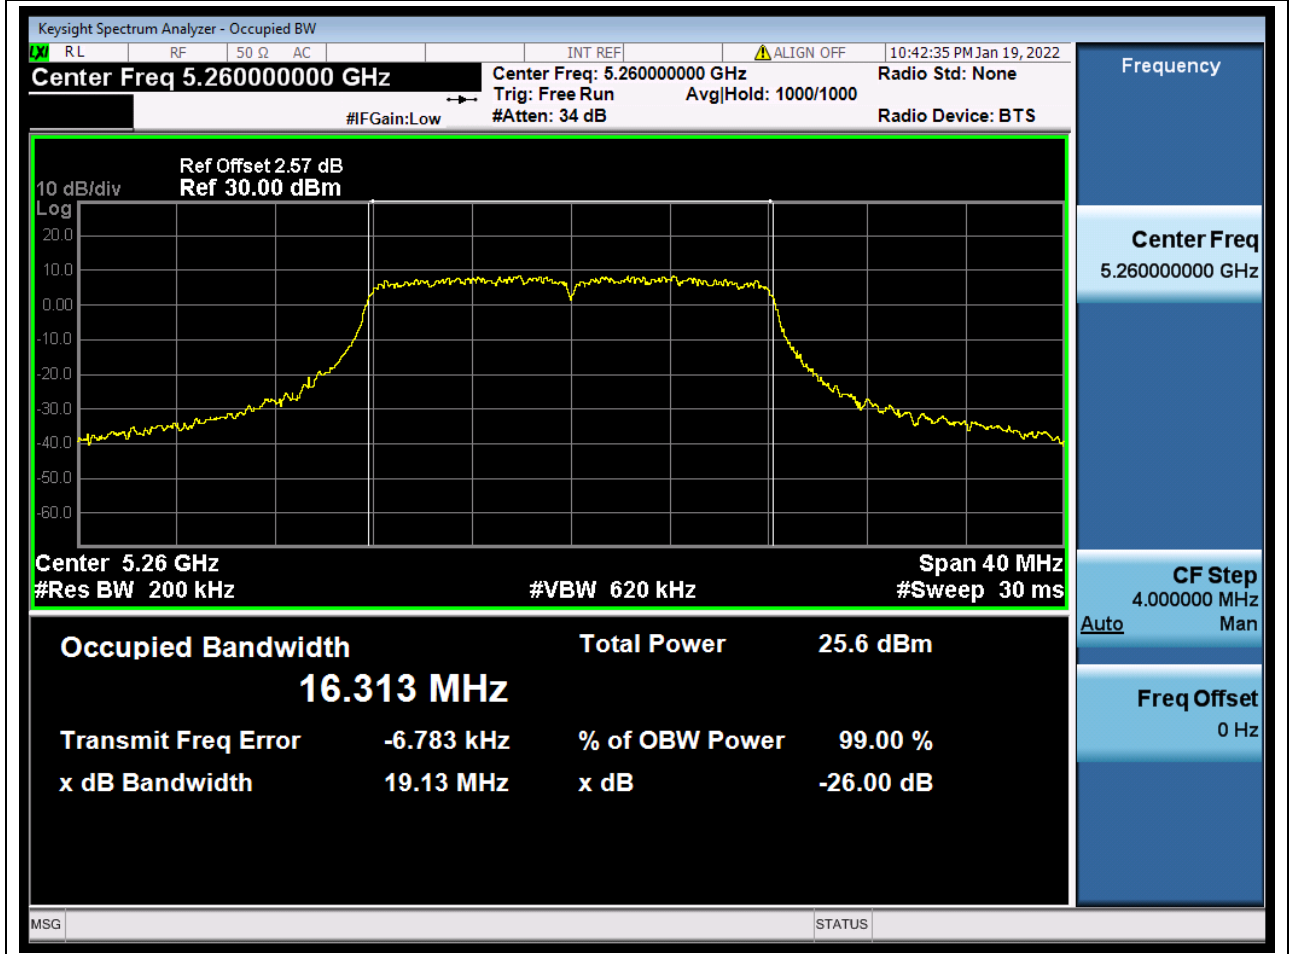

21. 802.11a_20M_U-NII-2A_L

21.1. A.2-26dB Bandwidth(NTNV)

Center Frequency (MHz)	XdB Down	RBW (MHz)	Detector	Limit (MHz)	XdB BandWidth (MHz)	Verdict
5260	26	0.2	Peak	0	19.129396	Unknow