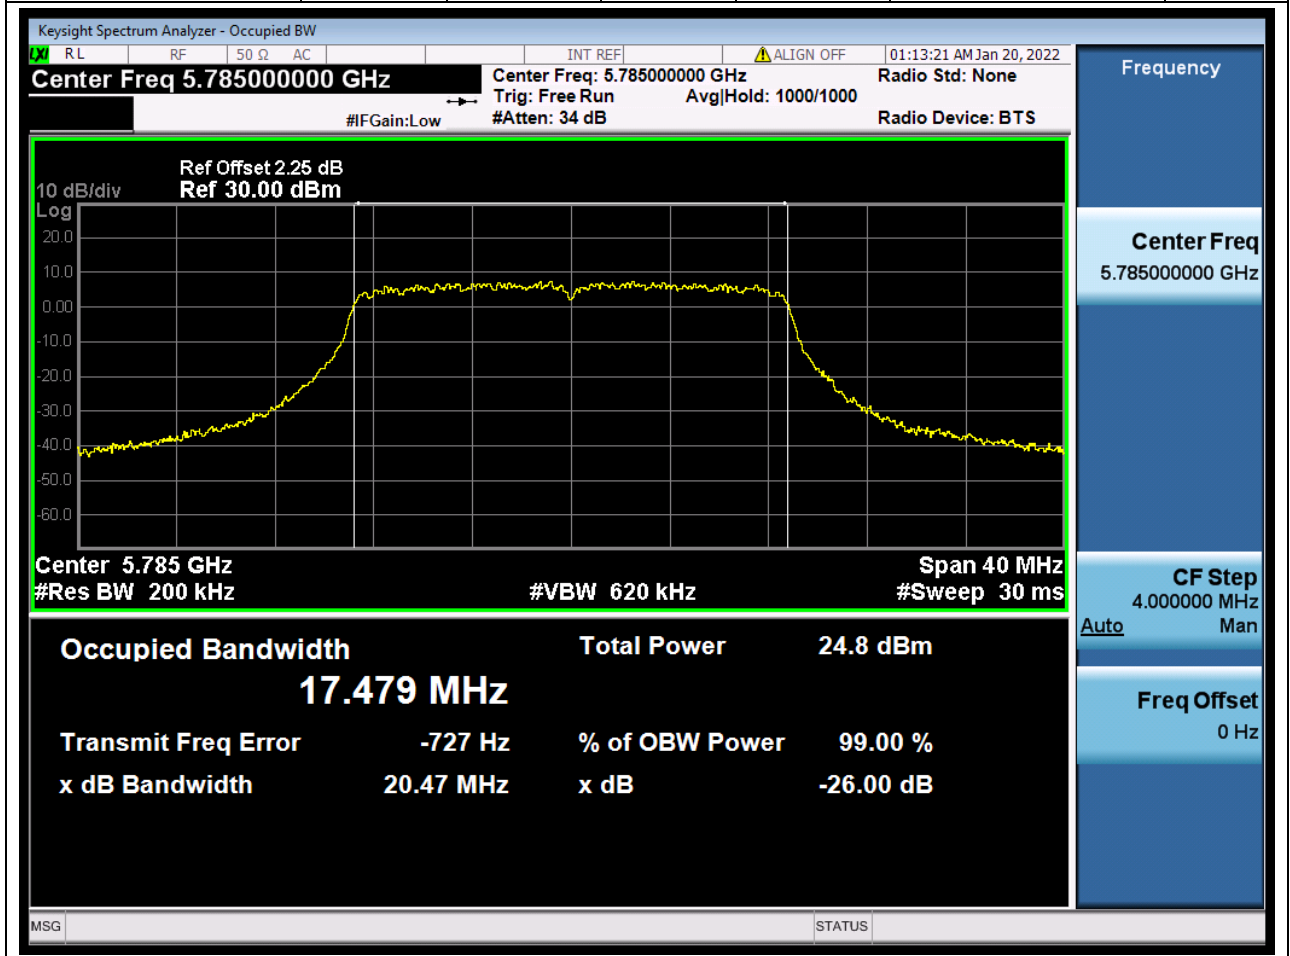

75. 802.11ac_20M_U-NII-3_M

75.1. A.2-26dB Bandwidth(NTNV)

Center Frequency (MHz)	XdB Down	RBW (MHz)	Detector	Limit (MHz)	XdB BandWidth (MHz)	Verdict
5785	26	0.2	Peak	0	20.473121	Unknow