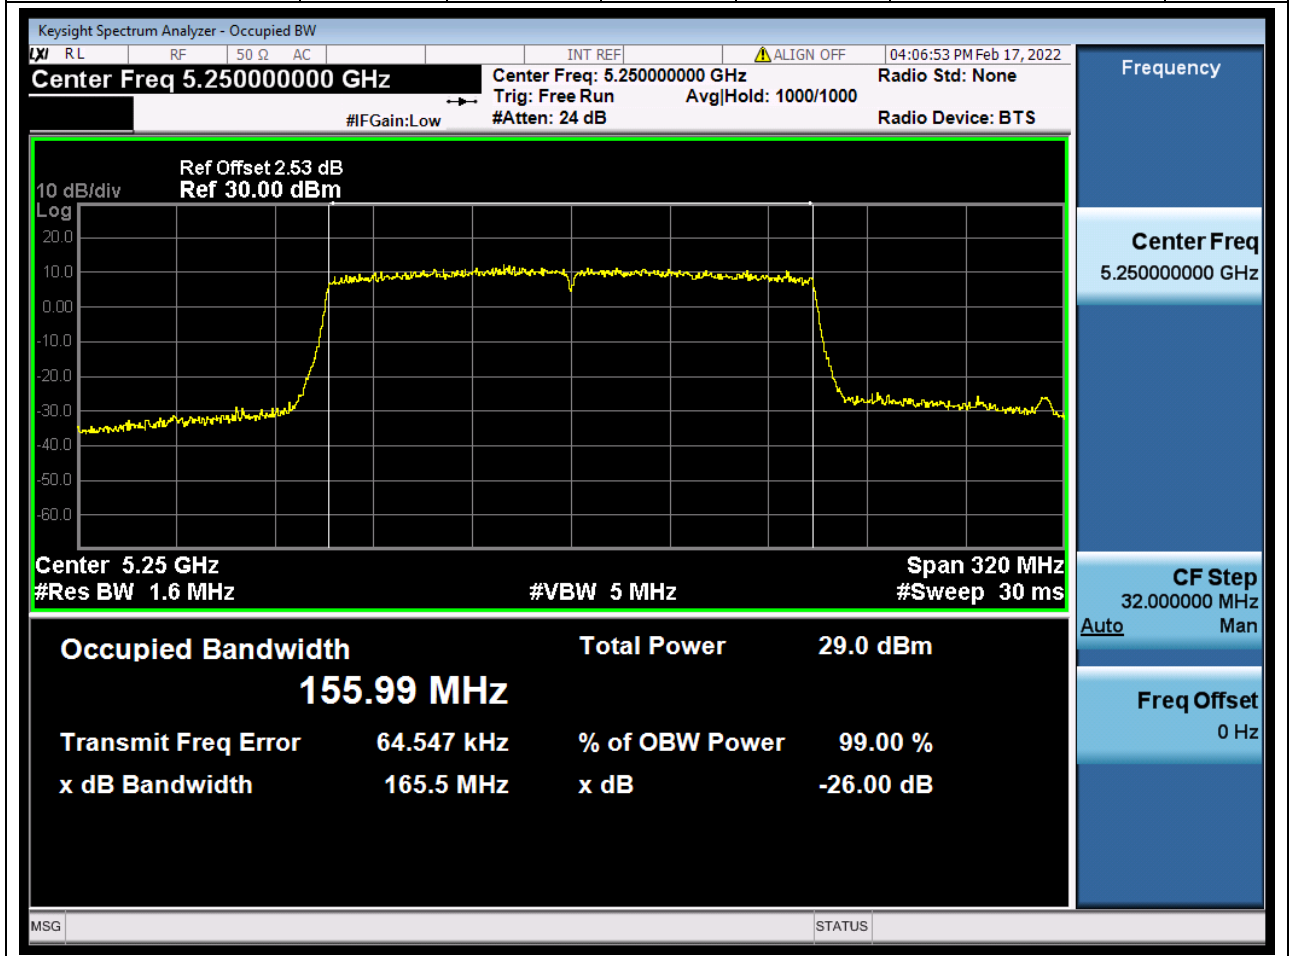

87. 802.11ax_160M_U-NII-2A_M

87.1. A.2-26dB Bandwidth(NTNV)

Center Frequency (MHz)	XdB Down	RBW (MHz)	Detector	Limit (MHz)	XdB BandWidth (MHz)	Verdict
5250	26	1.6	Peak	0	165.479799	Unknow