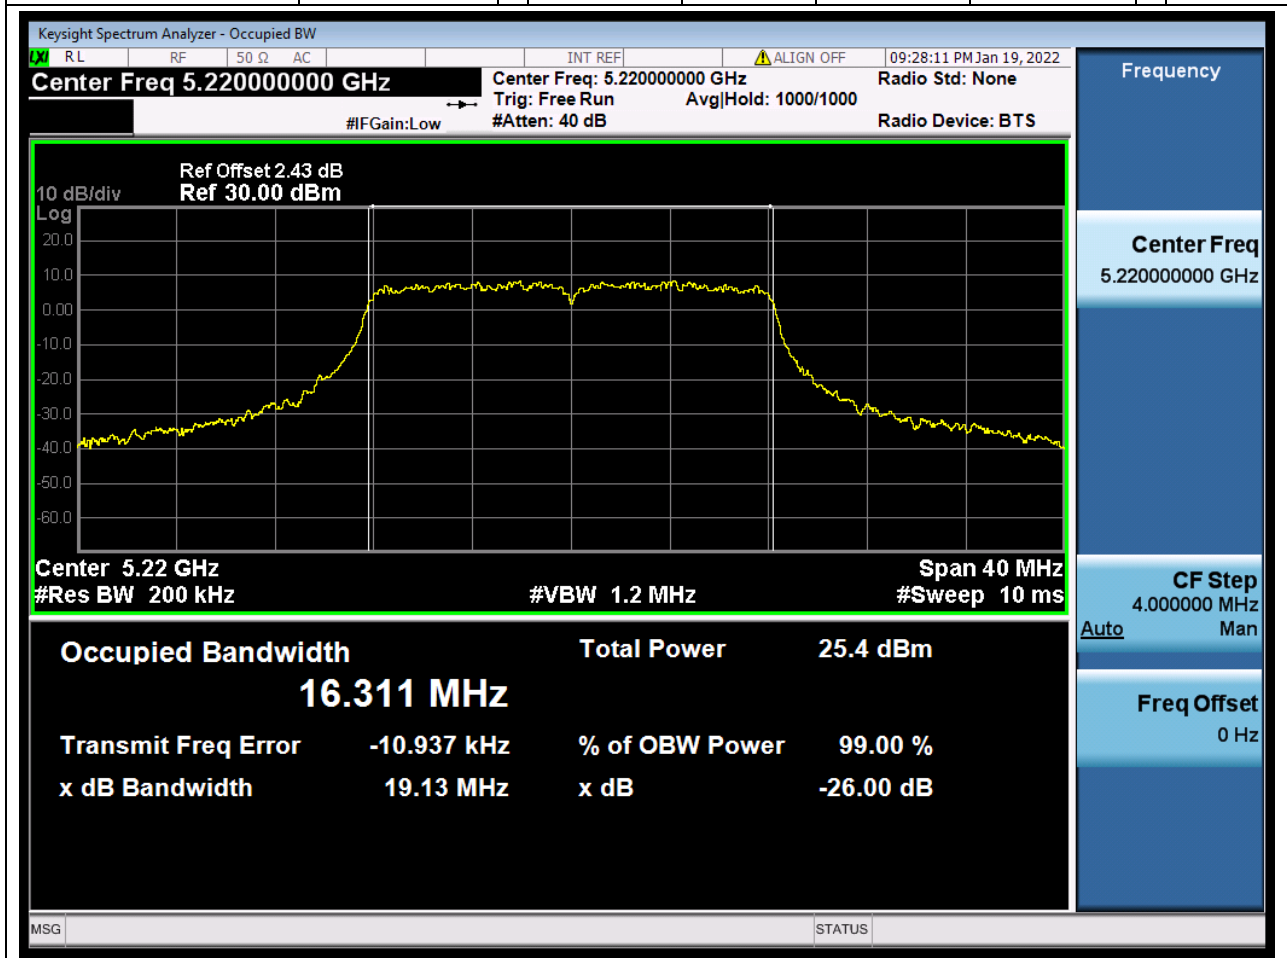

2. 802.11a_20M_U-NII-1_M

2.1. A.2.2-99% Bandwidth(NTNV)

Center Frequency (MHz)	OBW Power (%)	RBW (MHz)	Detector	Limit (MHz)	OBW (MHz)	Verdict
5220	99	0.2	Peak	0	16.311402	Unknown