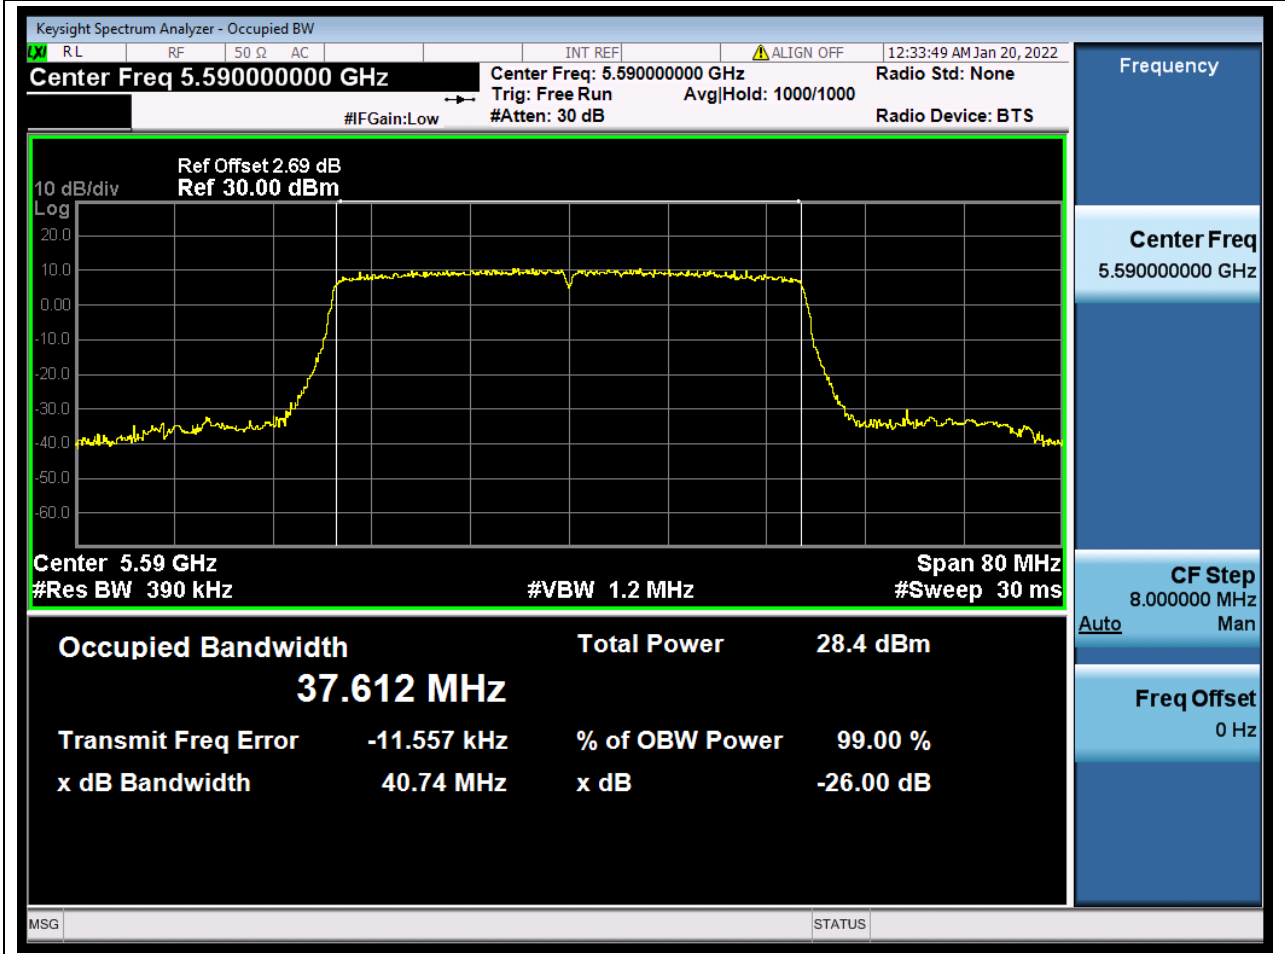

62. 802.11ax_40M_U-NII-2C_M

62.1. A.2-26dB Bandwidth(NTNV)

Center Frequency (MHz)	XdB Down	RBW (MHz)	Detector	Limit (MHz)	XdB BandWidth (MHz)	Verdict
5590	26	0.39	Peak	0	40.737631	Unknow