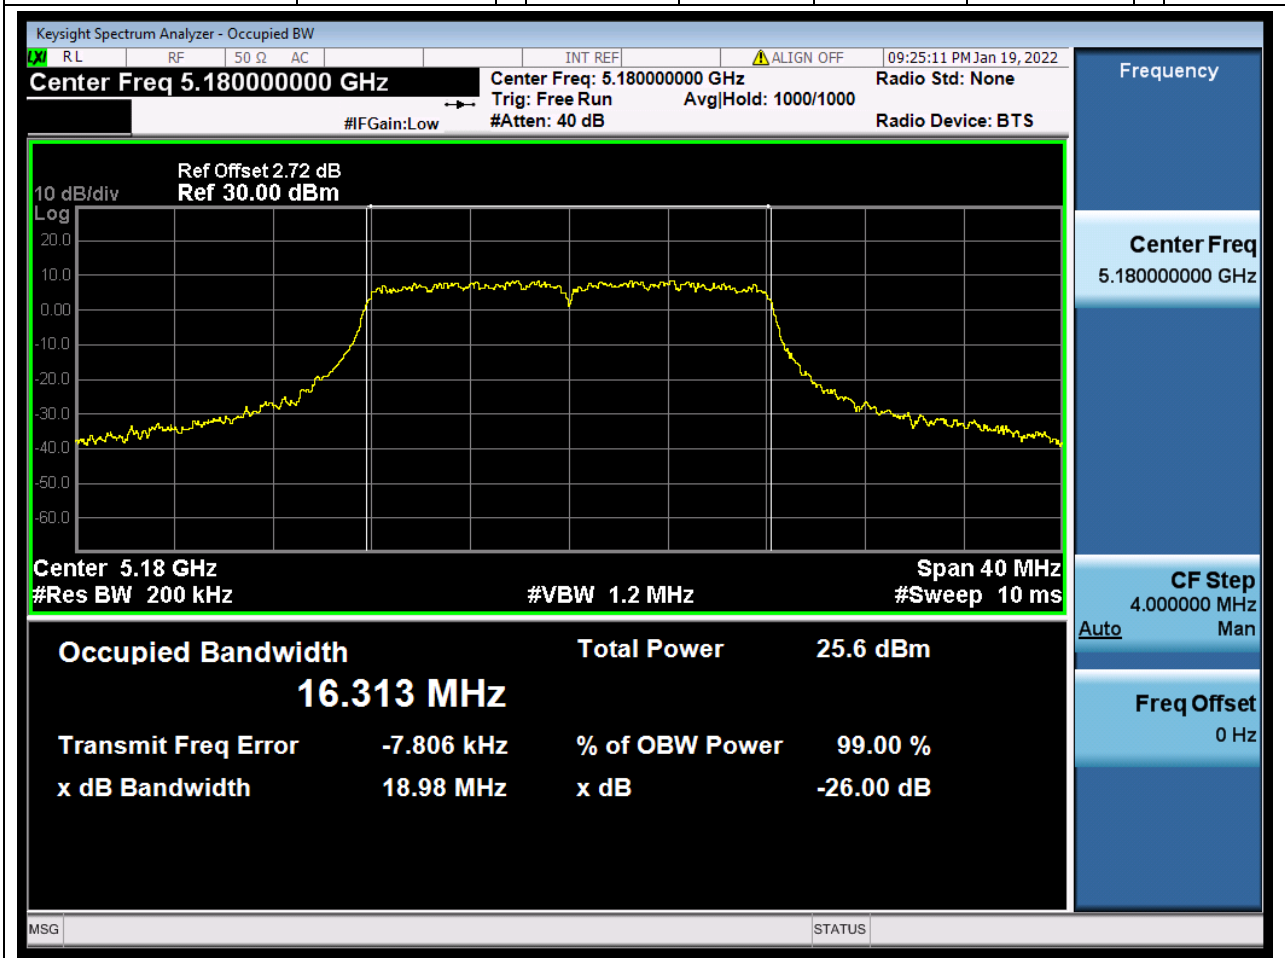

1. 802.11a_20M_U-NII-1_L

1.1. A.2.2-99% Bandwidth(NTNV)

Center Frequency (MHz)	OBW Power (%)	RBW (MHz)	Detector	Limit (MHz)	OBW (MHz)	Verdict
5180	99	0.2	Peak	0	16.313451	Unknown