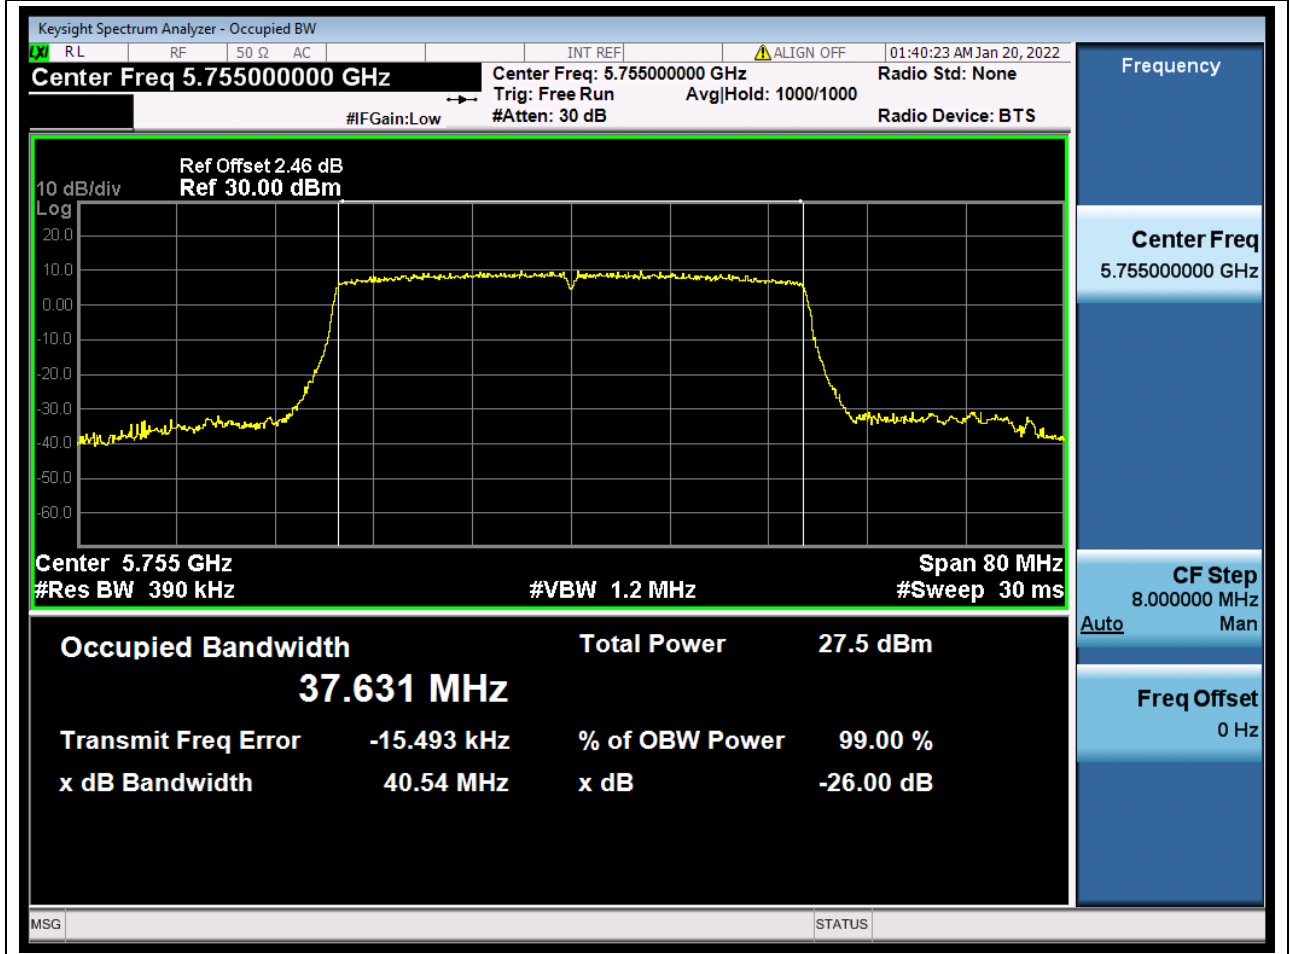

83. 802.11ax_40M_U-NII-3_L

83.1. A.2-26dB Bandwidth(NTNV)

Center Frequency (MHz)	XdB Down	RBW (MHz)	Detector	Limit (MHz)	XdB BandWidth (MHz)	Verdict
5755	26	0.39	Peak	0	40.53716	Unknow