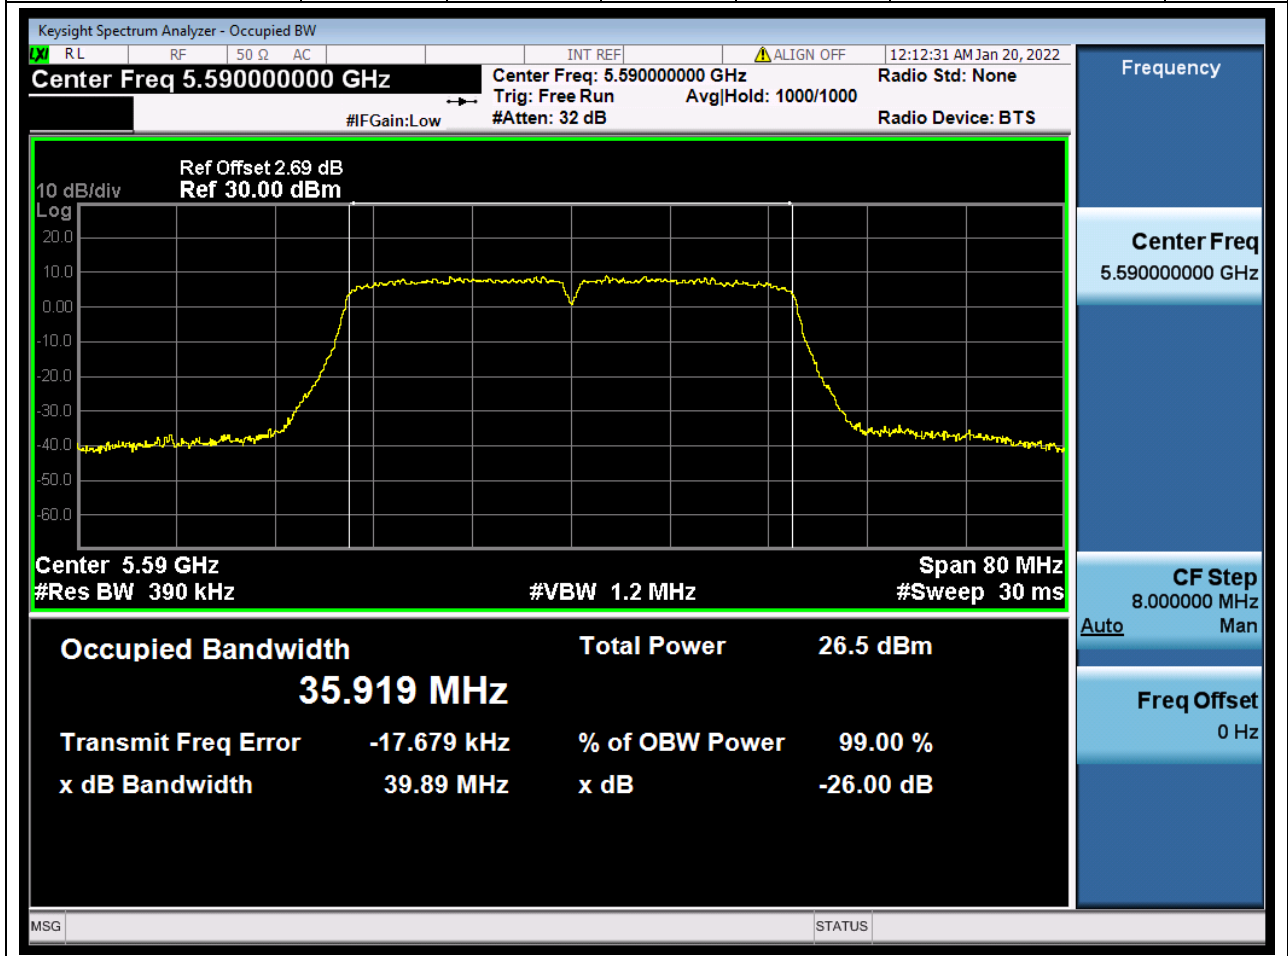

54. 802.11ac_40M_U-NII-2C_M

54.1. A.2-26dB Bandwidth(NTNV)

Center Frequency (MHz)	XdB Down	RBW (MHz)	Detector	Limit (MHz)	XdB BandWidth (MHz)	Verdict
5590	26	0.39	Peak	0	39.885456	Unknow