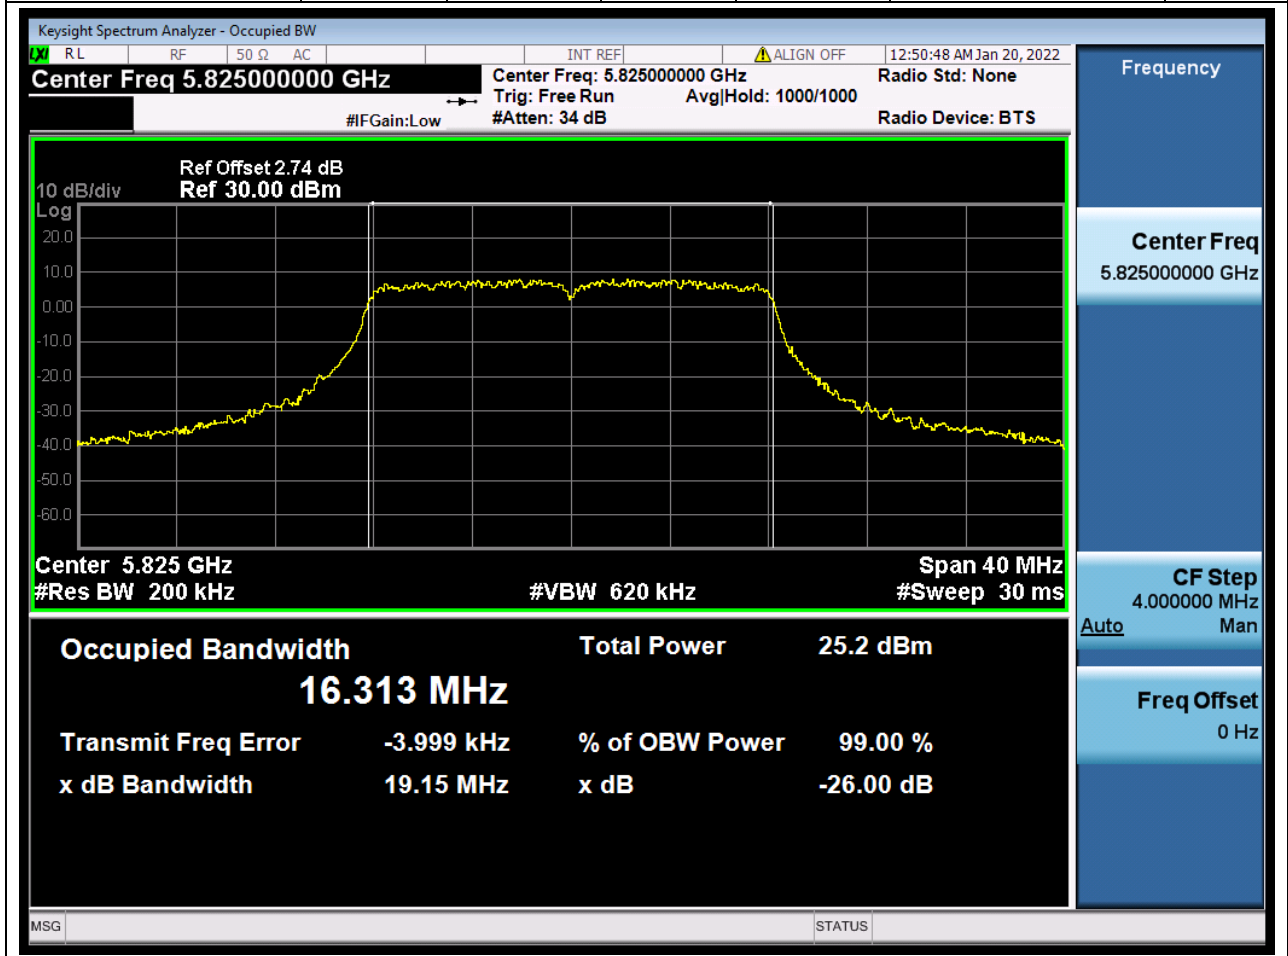

68. 802.11a_20M_U-NII-3_H

68.1. A.2-26dB Bandwidth(NTNV)

Center Frequency (MHz)	XdB Down	RBW (MHz)	Detector	Limit (MHz)	XdB BandWidth (MHz)	Verdict
5825	26	0.2	Peak	0	19.149	Unknow