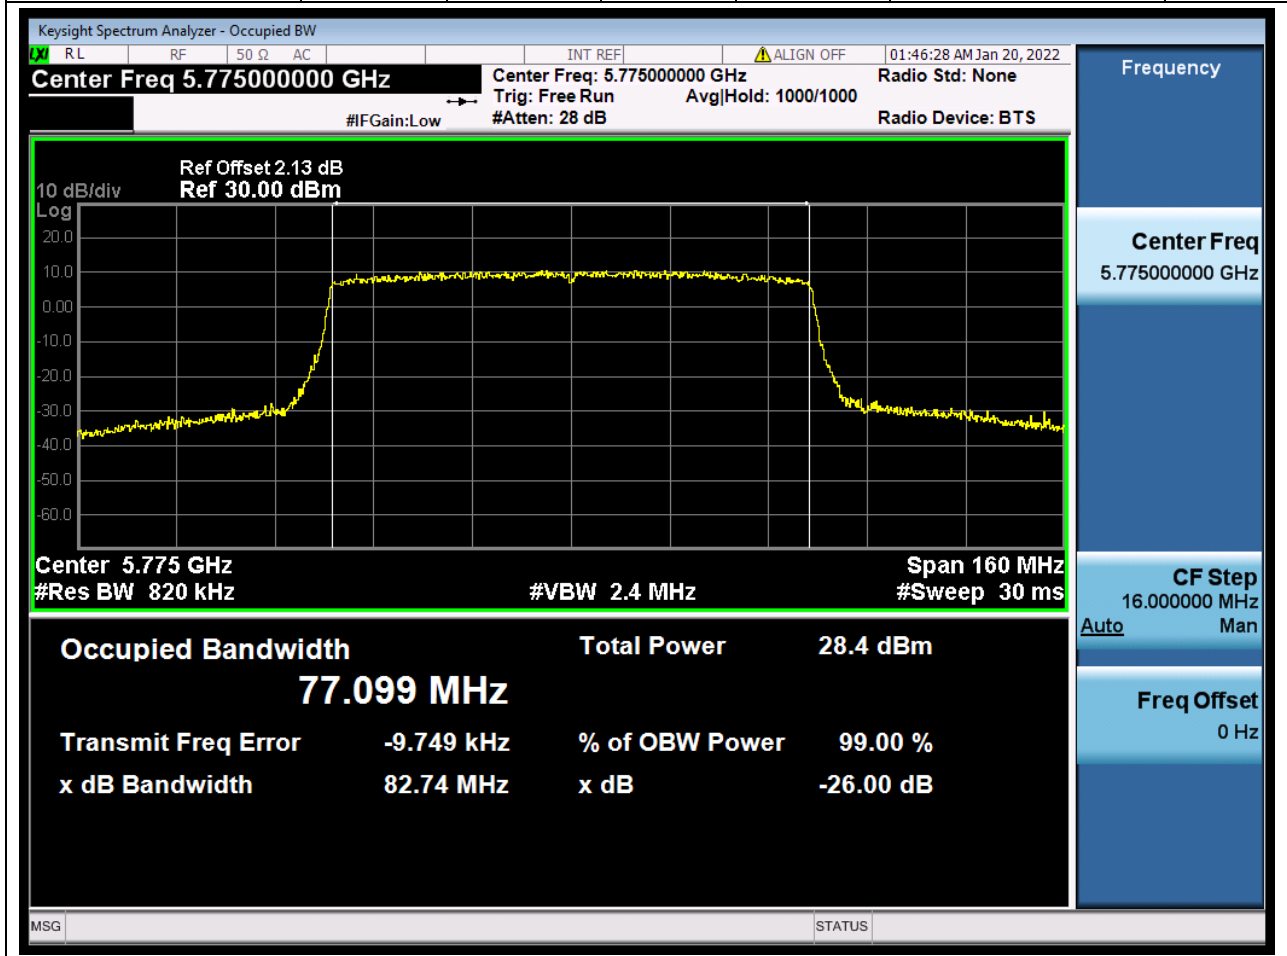

85. 802.11ax_80M_U-NII-3_M

85.1. A.2-26dB Bandwidth(NTNV)

Center Frequency (MHz)	XdB Down	RBW (MHz)	Detector	Limit (MHz)	XdB BandWidth (MHz)	Verdict
5775	26	0.82	Peak	0	82.743712	Unknow