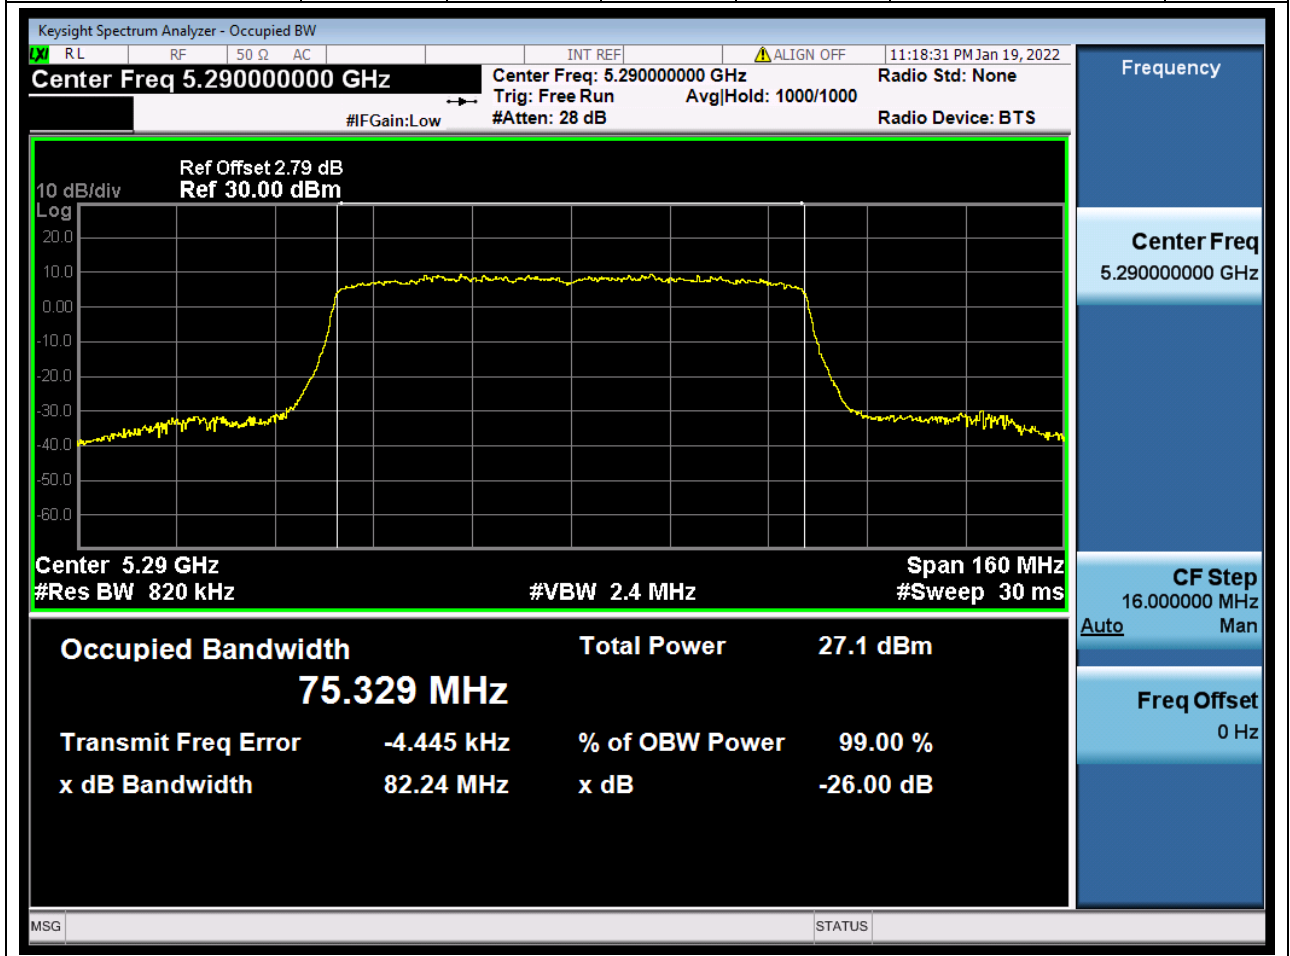

34. 802.11ac_80M_U-NII-2A_M

34.1. A.2-26dB Bandwidth(NTNV)

Center Frequency (MHz)	XdB Down	RBW (MHz)	Detector	Limit (MHz)	XdB BandWidth (MHz)	Verdict
5290	26	0.82	Peak	0	82.242774	Unknow