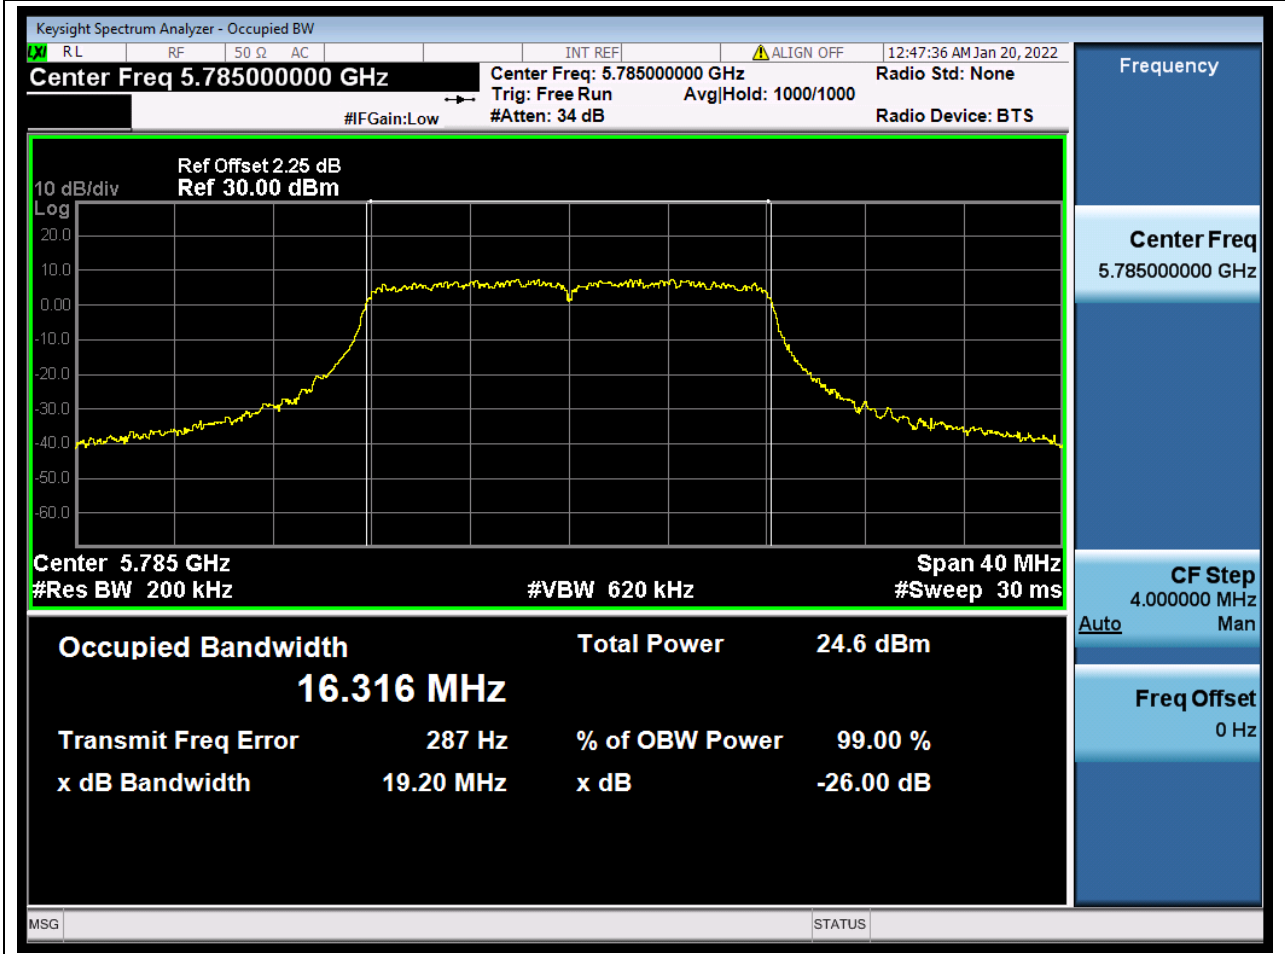

67. 802.11a_20M_U-NII-3_M

67.1. A.2-26dB Bandwidth(NTNV)

Center Frequency (MHz)	XdB Down	RBW (MHz)	Detector	Limit (MHz)	XdB BandWidth (MHz)	Verdict
5785	26	0.2	Peak	0	19.197494	Unknow