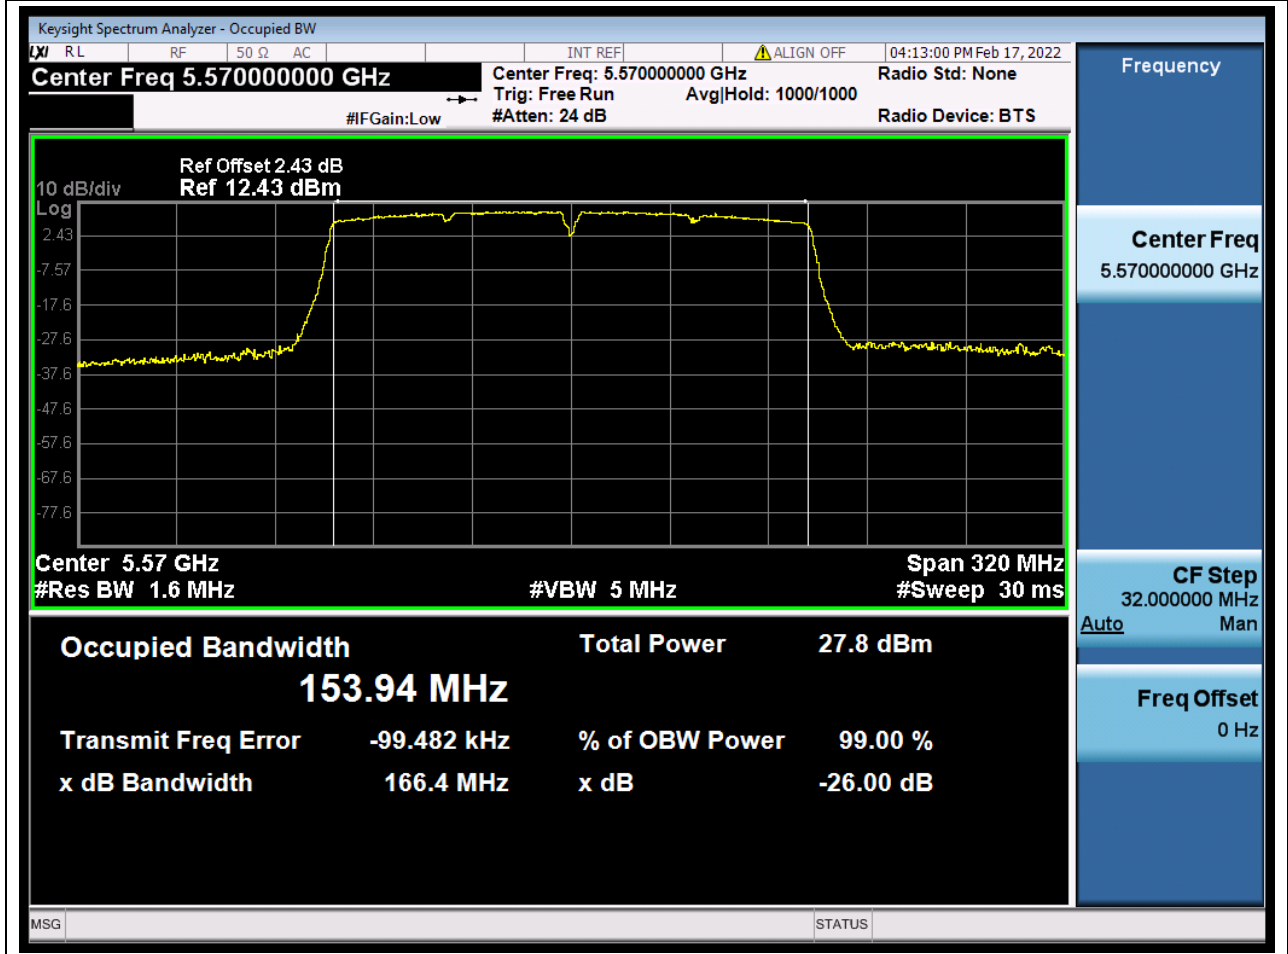

88. 802.11ac_160M_U-NII-2C_M

88.2. A.2-26dB Bandwidth(NTNV)

Center Frequency (MHz)	XdB Down	RBW (MHz)	Detector	Limit (MHz)	XdB BandWidth (MHz)	Verdict
5570	26	1.6	Peak	0	166.416703	Unknow