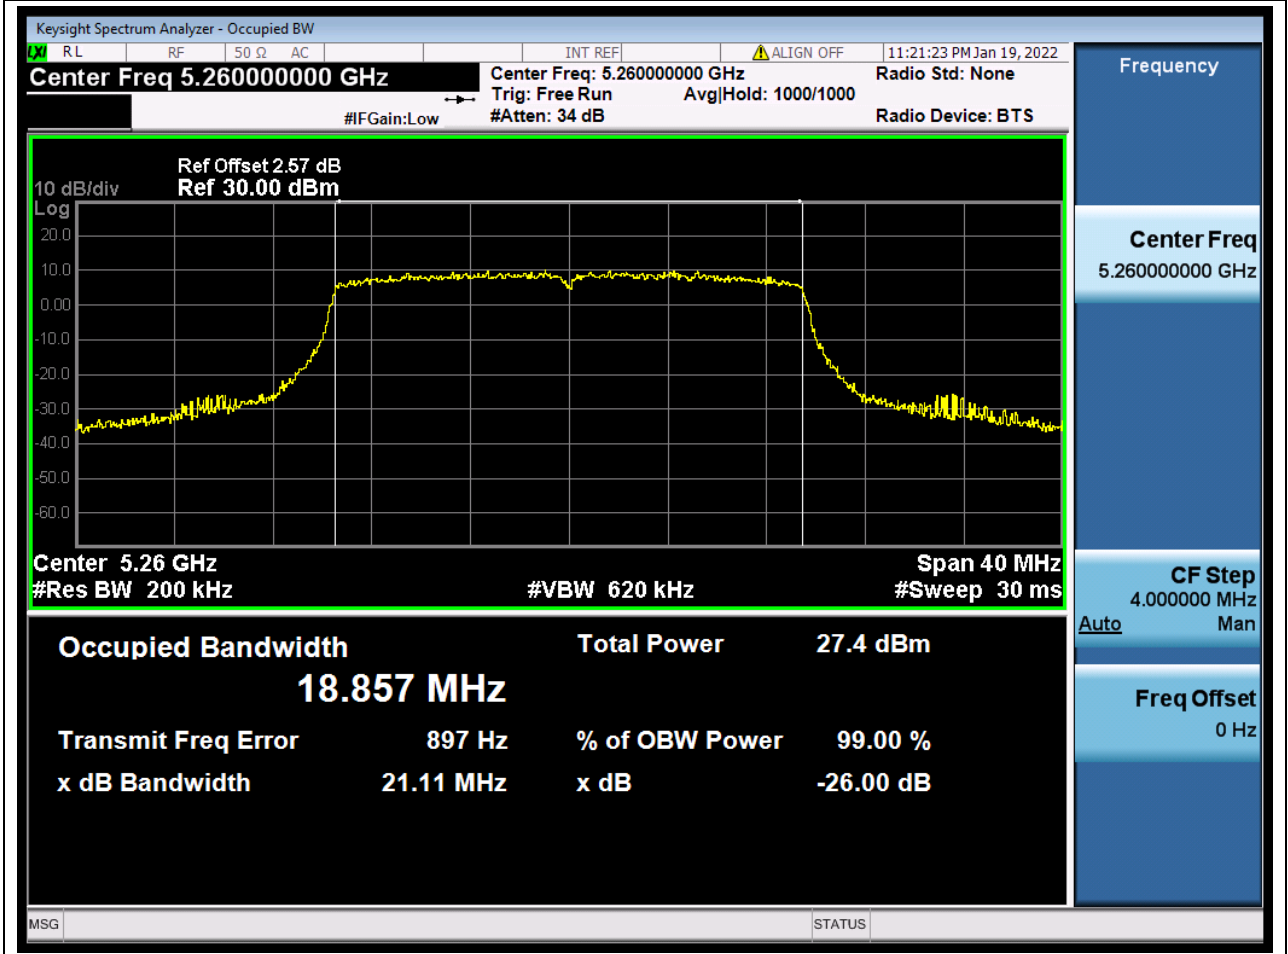

35. 802.11ax_20M_U-NII-2A_L

35.1. A.2-26dB Bandwidth(NTNV)

Center Frequency (MHz)	XdB Down	RBW (MHz)	Detector	Limit (MHz)	XdB BandWidth (MHz)	Verdict
5260	26	0.2	Peak	0	21.106547	Unknow