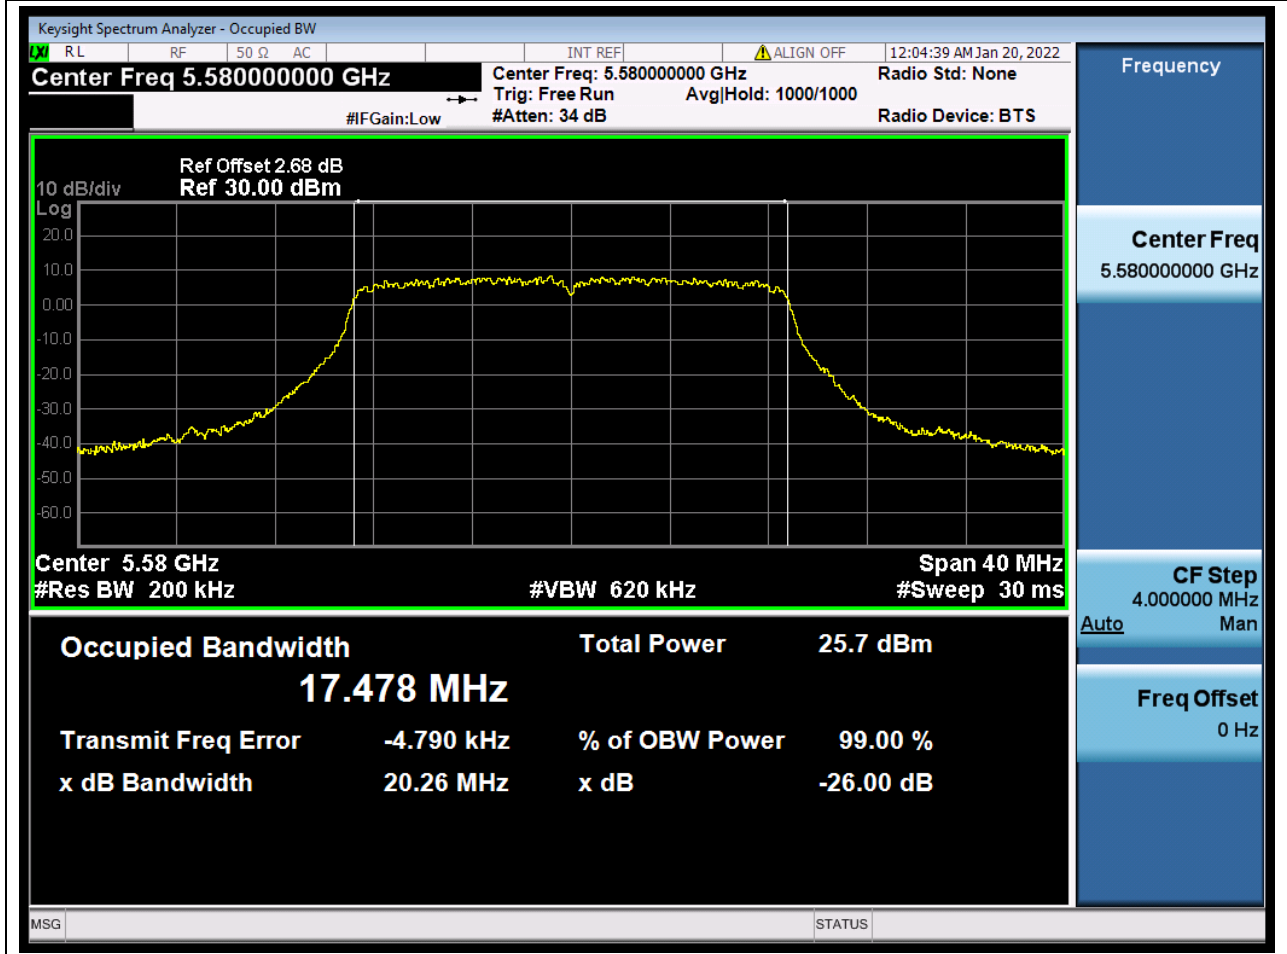

51. 802.11ac_20M_U-NII-2C_M

51.1. A.2-26dB Bandwidth(NTNV)

Center Frequency (MHz)	XdB Down	RBW (MHz)	Detector	Limit (MHz)	XdB BandWidth (MHz)	Verdict
5580	26	0.2	Peak	0	20.255952	Unknow