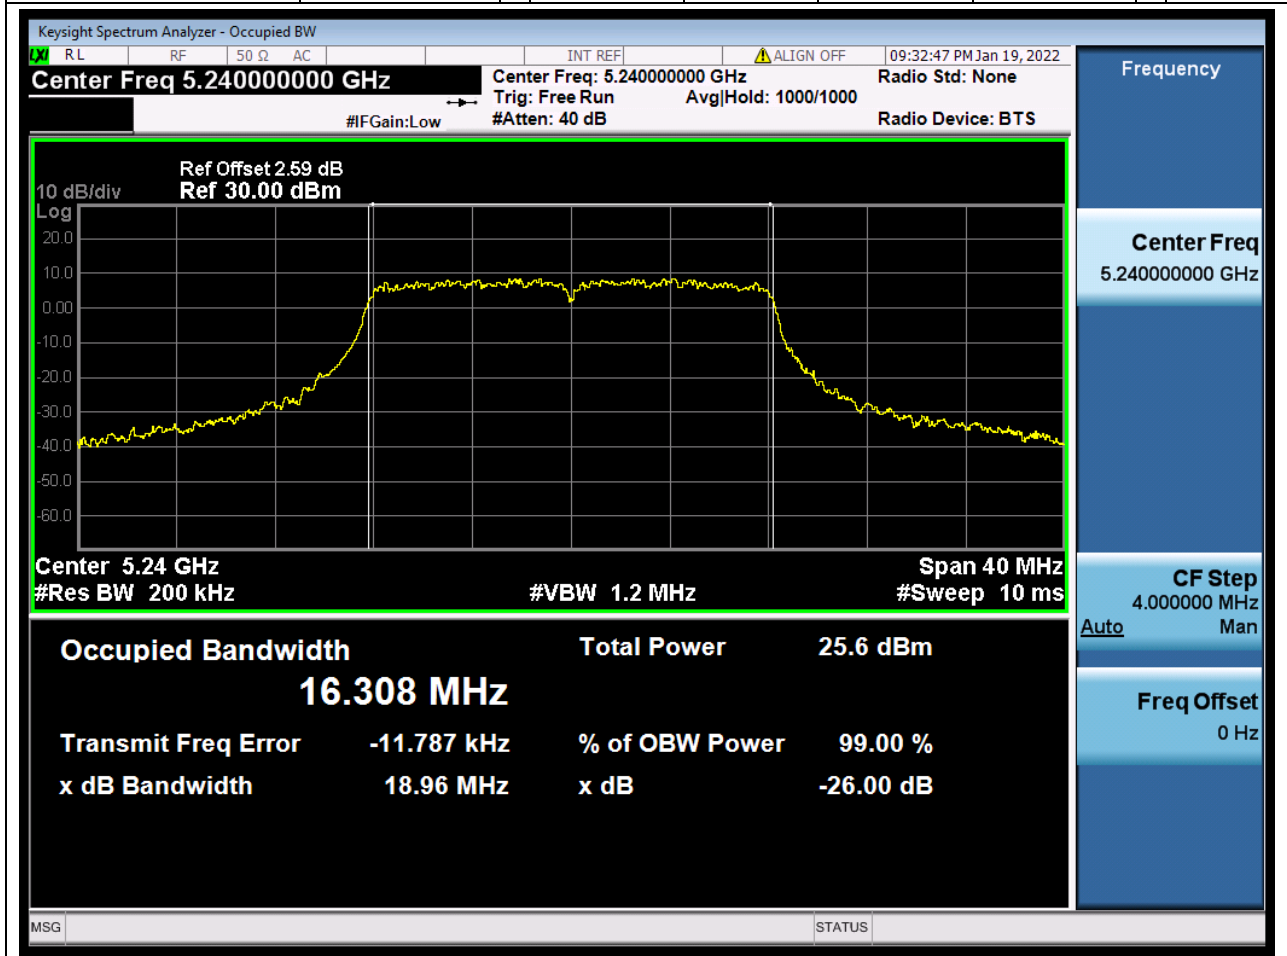

3. 802.11a_20M_U-NII-1_H

3.1. A.2.2-99% Bandwidth(NTNV)

Center Frequency (MHz)	OBW Power (%)	RBW (MHz)	Detector	Limit (MHz)	OBW (MHz)	Verdict
5240	99	0.2	Peak	0	16.30775	Unknow