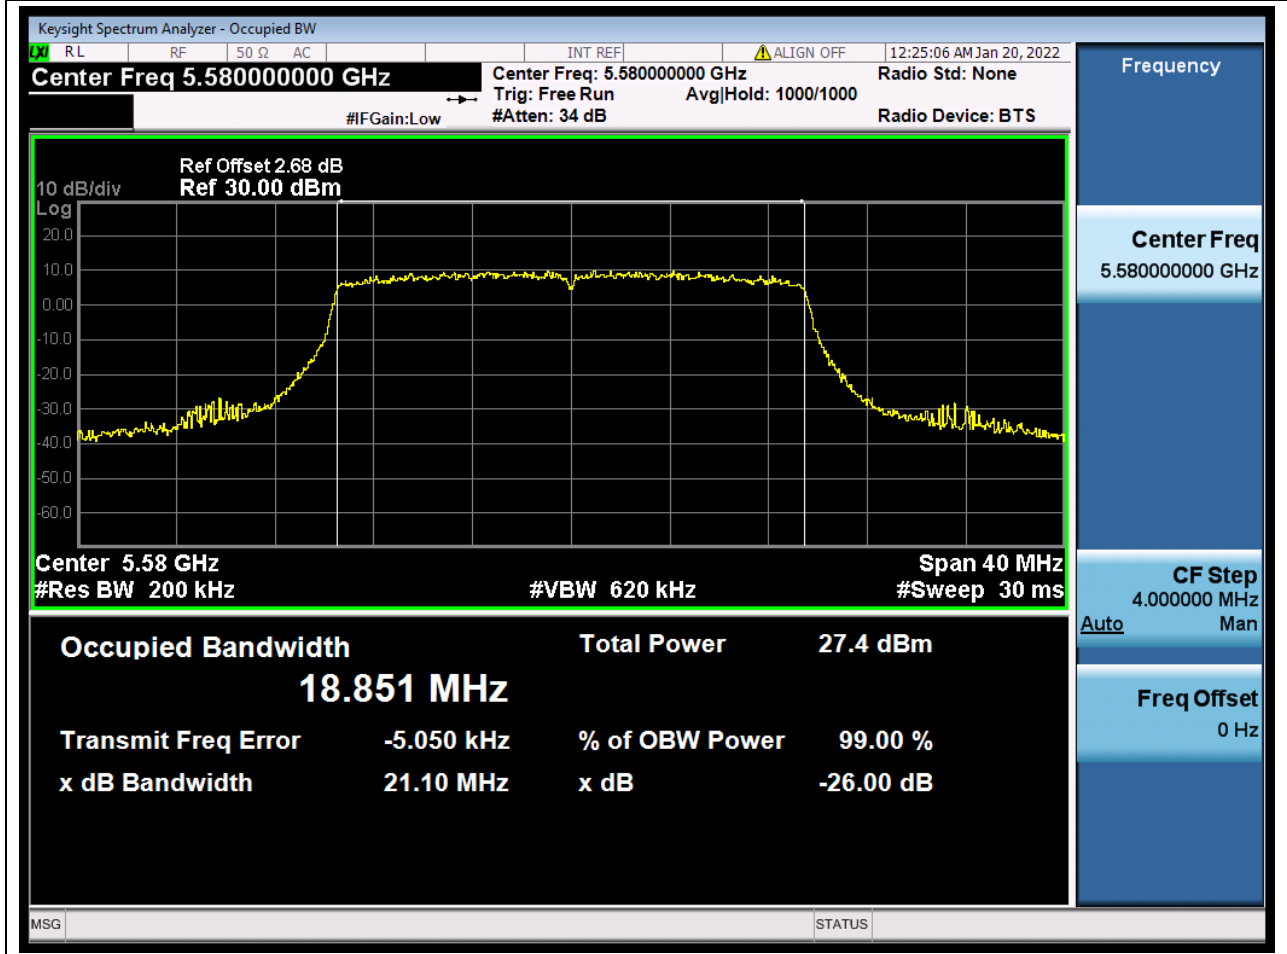

59. 802.11ax_20M_U-NII-2C_M

59.1. A.2-26dB Bandwidth(NTNV)

Center Frequency (MHz)	XdB Down	RBW (MHz)	Detector	Limit (MHz)	XdB BandWidth (MHz)	Verdict
5580	26	0.2	Peak	0	21.103773	Unknow