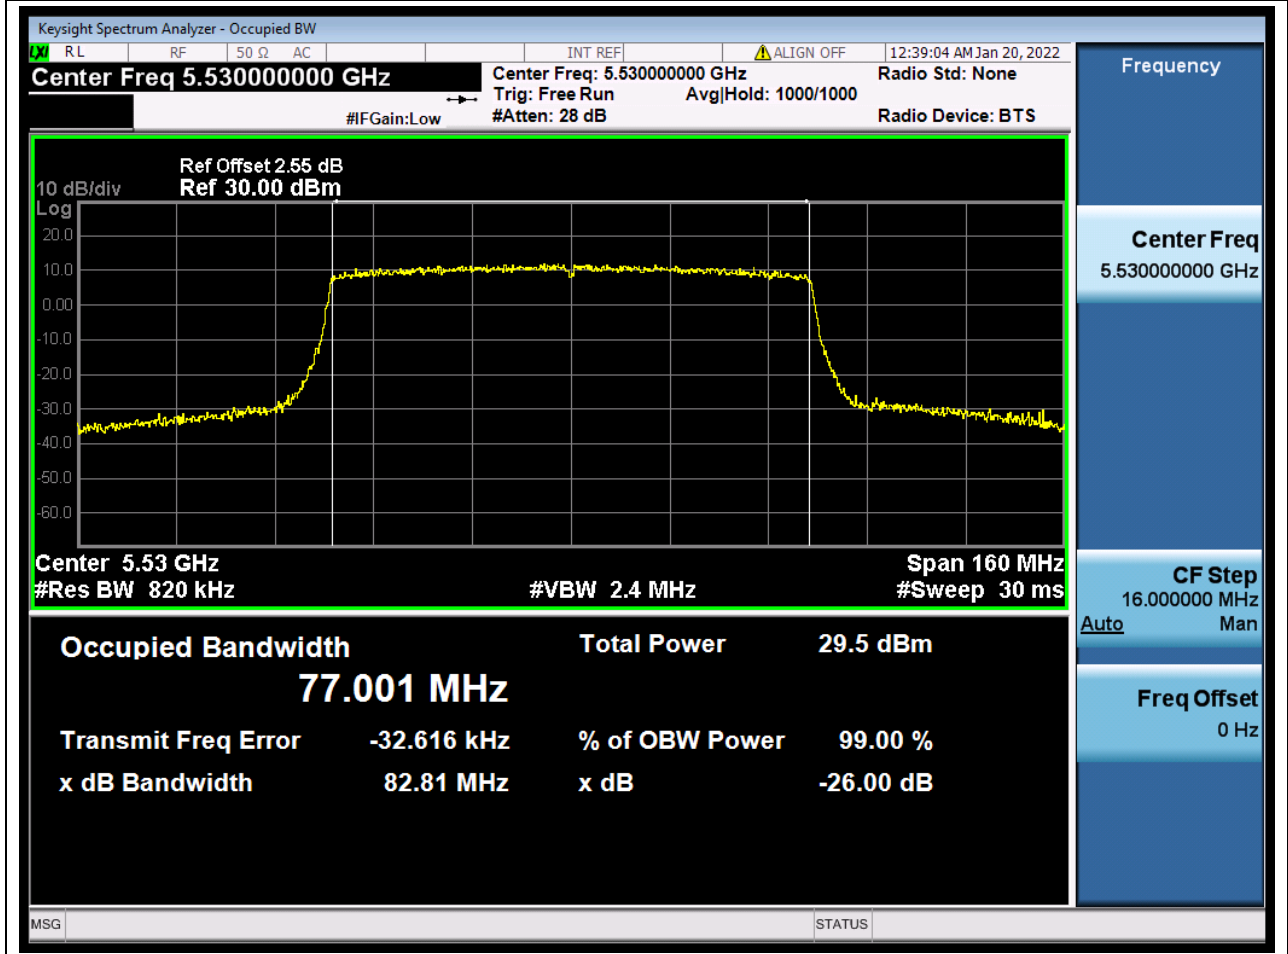

64. 802.11ax_80M_U-NII-2C_L

64.1. A.2-26dB Bandwidth(NTNV)

Center Frequency (MHz)	XdB Down	RBW (MHz)	Detector	Limit (MHz)	XdB BandWidth (MHz)	Verdict
5530	26	0.82	Peak	0	82.814379	Unknow