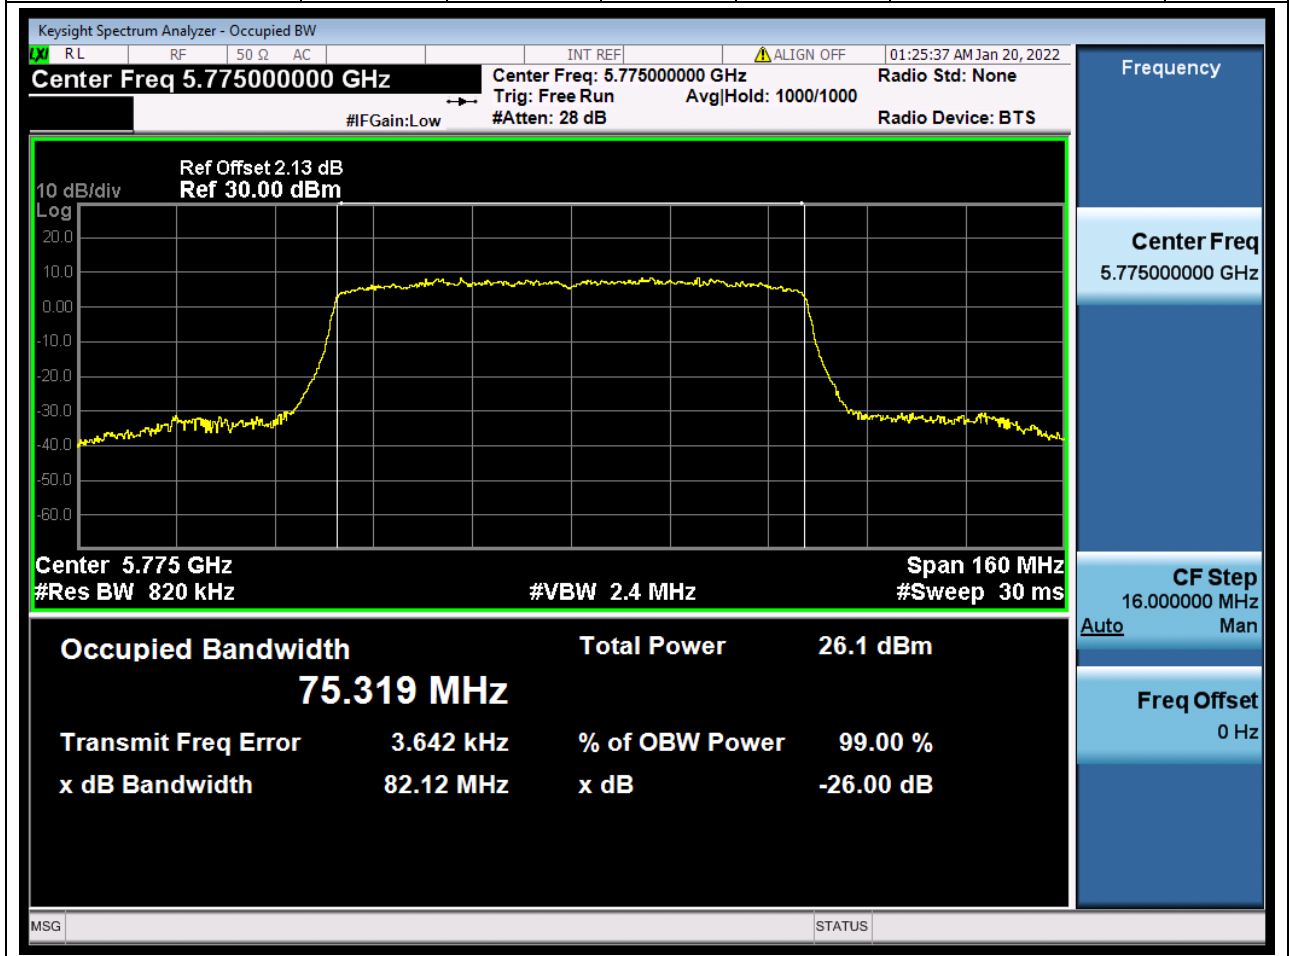

79. 802.11ac_80M_U-NII-3_M

79.1. A.2-26dB Bandwidth(NTNV)

Center Frequency (MHz)	XdB Down	RBW (MHz)	Detector	Limit (MHz)	XdB BandWidth (MHz)	Verdict
5775	26	0.82	Peak	0	82.122218	Unknow