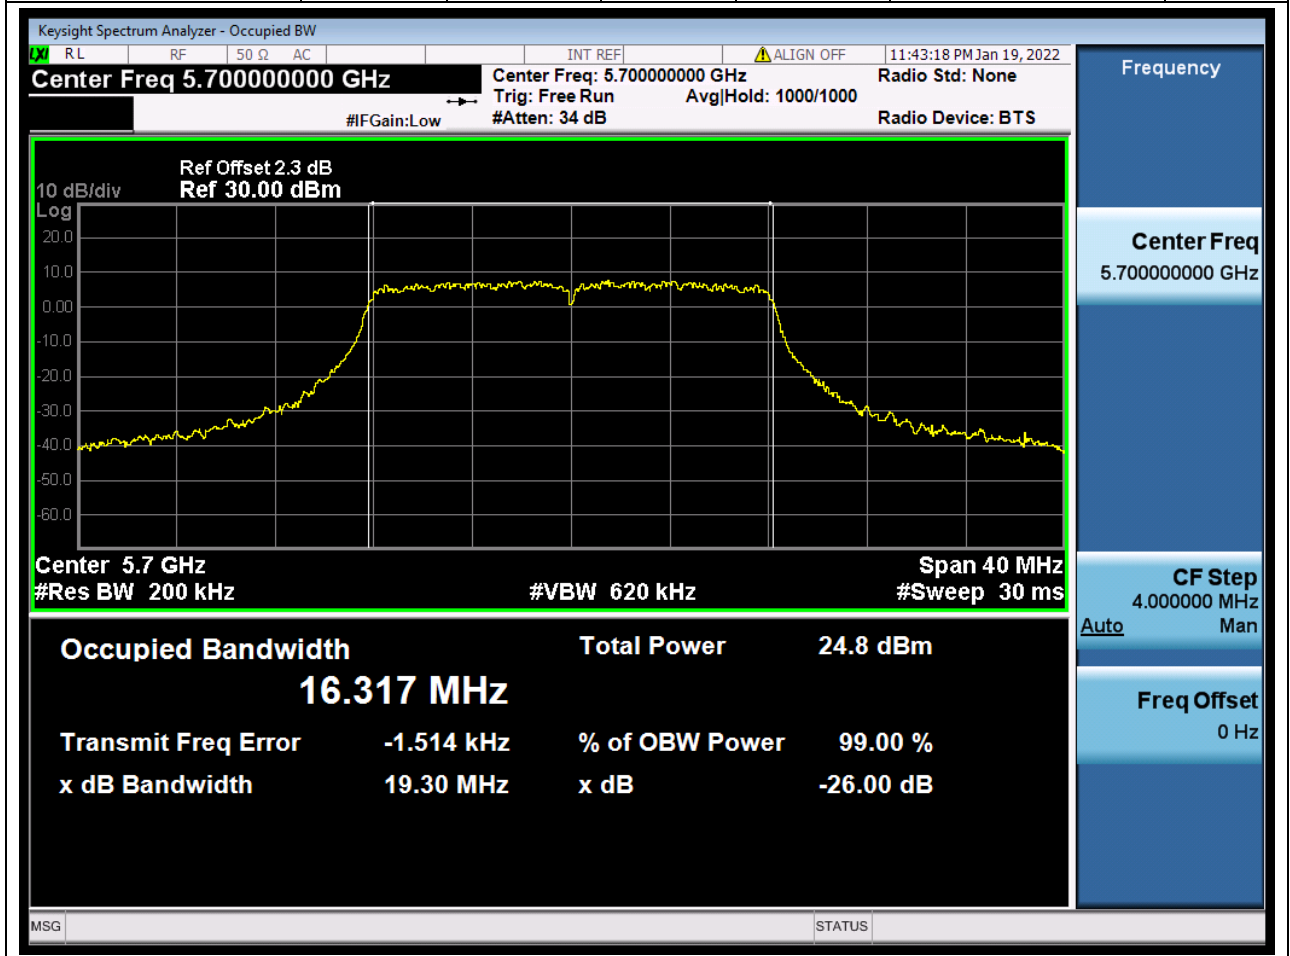

43. 802.11a_20M_U-NII-2C_H

43.1. A.2-26dB Bandwidth(NTNV)

Center Frequency (MHz)	XdB Down	RBW (MHz)	Detector	Limit (MHz)	XdB BandWidth (MHz)	Verdict
5700	26	0.2	Peak	0	19.296159	Unknow