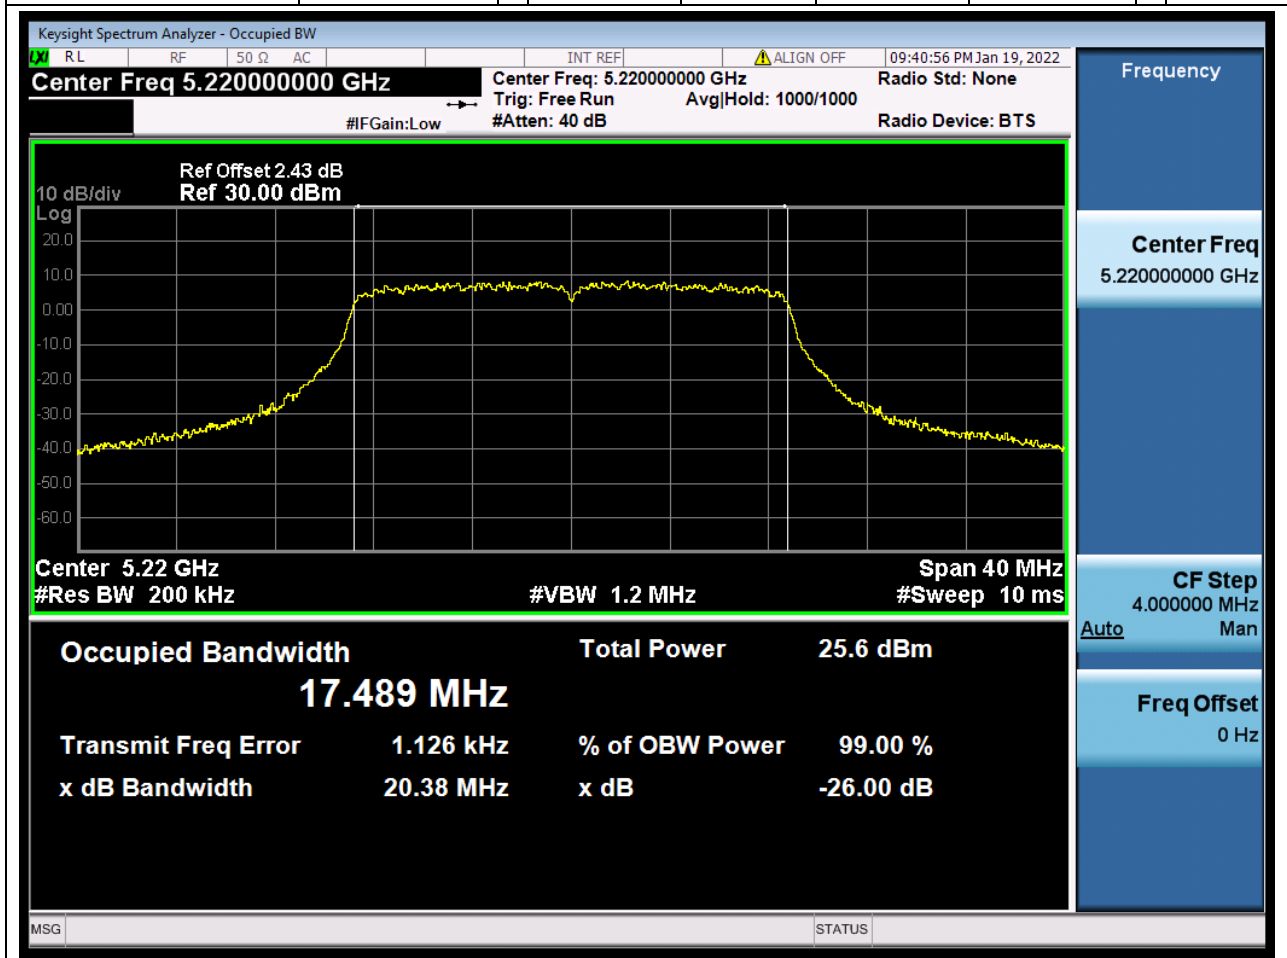

5. 802.11n_20M_U-NII-1_M

5.1. A.2.2-99% Bandwidth(NTNV)

Center Frequency (MHz)	OBW Power (%)	RBW (MHz)	Detector	Limit (MHz)	OBW (MHz)	Verdict
5220	99	0.2	Peak	0	17.488994	Unknown