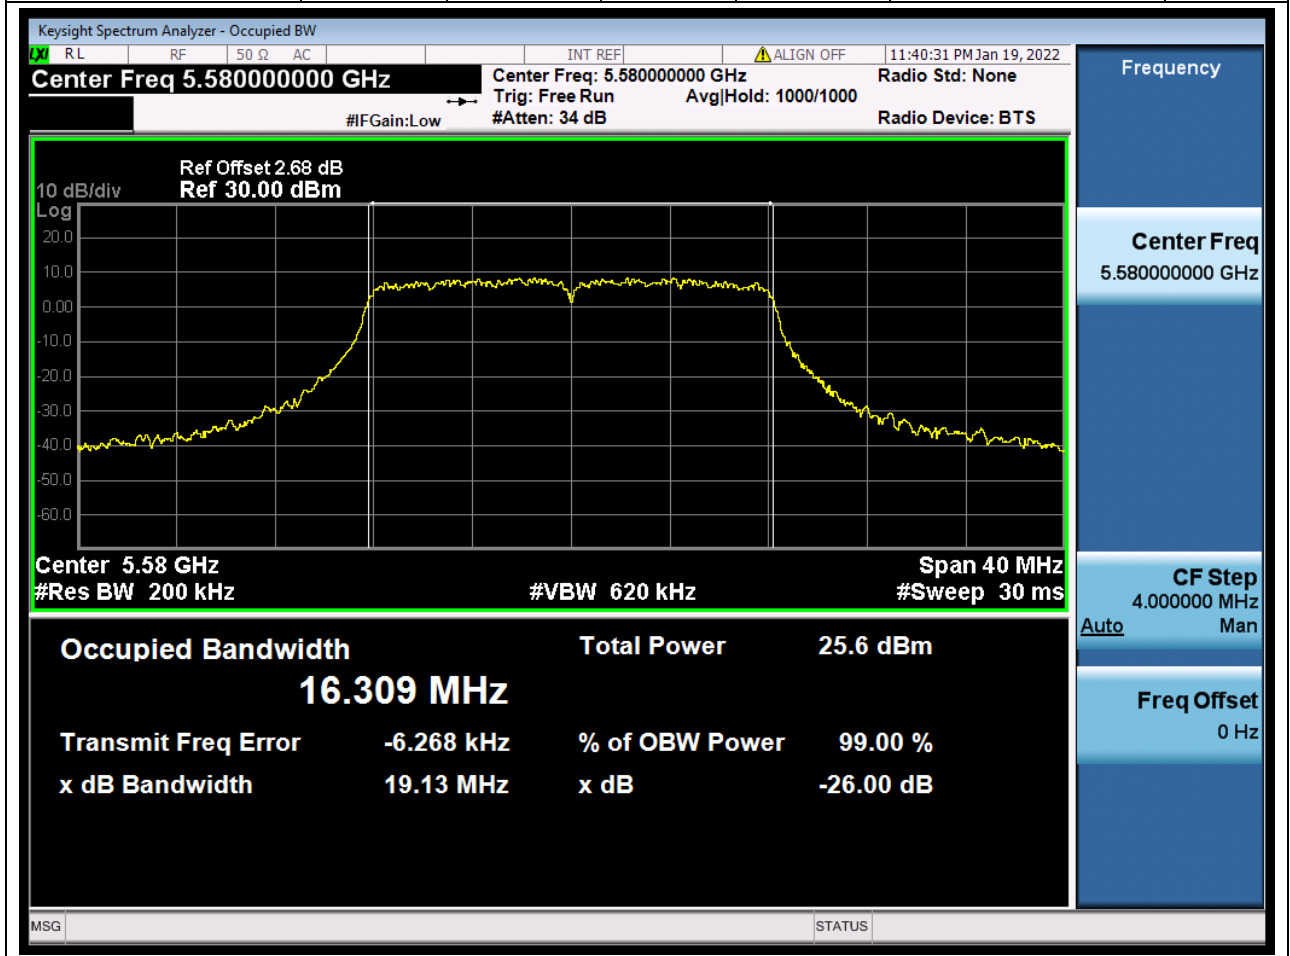

42. 802.11a_20M_U-NII-2C_M

42.1. A.2-26dB Bandwidth(NTNV)

Center Frequency (MHz)	XdB Down	RBW (MHz)	Detector	Limit (MHz)	XdB BandWidth (MHz)	Verdict
5580	26	0.2	Peak	0	19.133143	Unknow