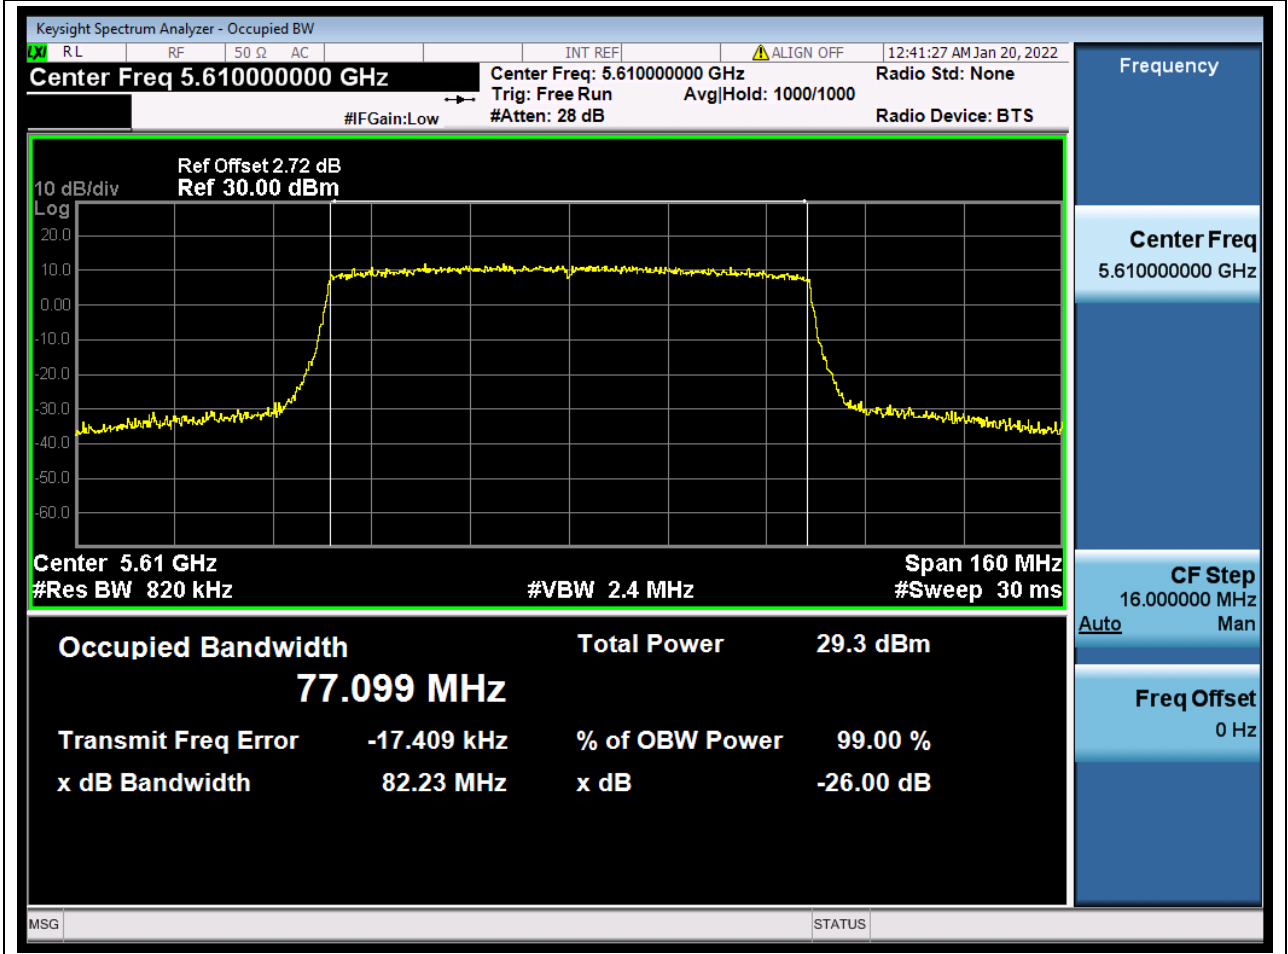

65. 802.11ax_80M_U-NII-2C_M

65.1. A.2-26dB Bandwidth(NTNV)

Center Frequency (MHz)	XdB Down	RBW (MHz)	Detector	Limit (MHz)	XdB BandWidth (MHz)	Verdict
5610	26	0.82	Peak	0	82.231178	Unknow