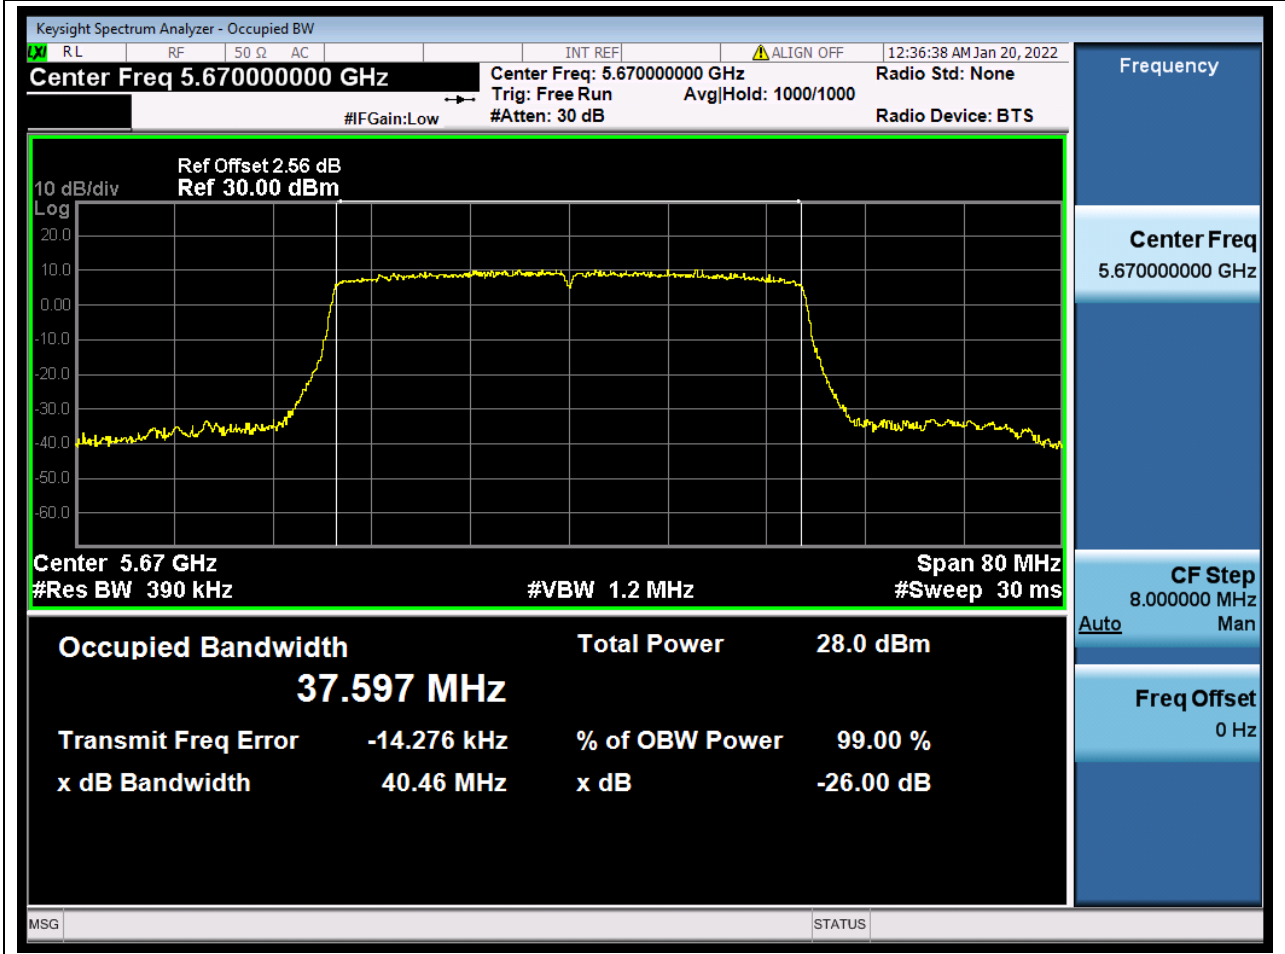

63. 802.11ax_40M_U-NII-2C_H

63.1. A.2-26dB Bandwidth(NTNV)

Center Frequency (MHz)	XdB Down	RBW (MHz)	Detector	Limit (MHz)	XdB BandWidth (MHz)	Verdict
5670	26	0.39	Peak	0	40.463765	Unknow