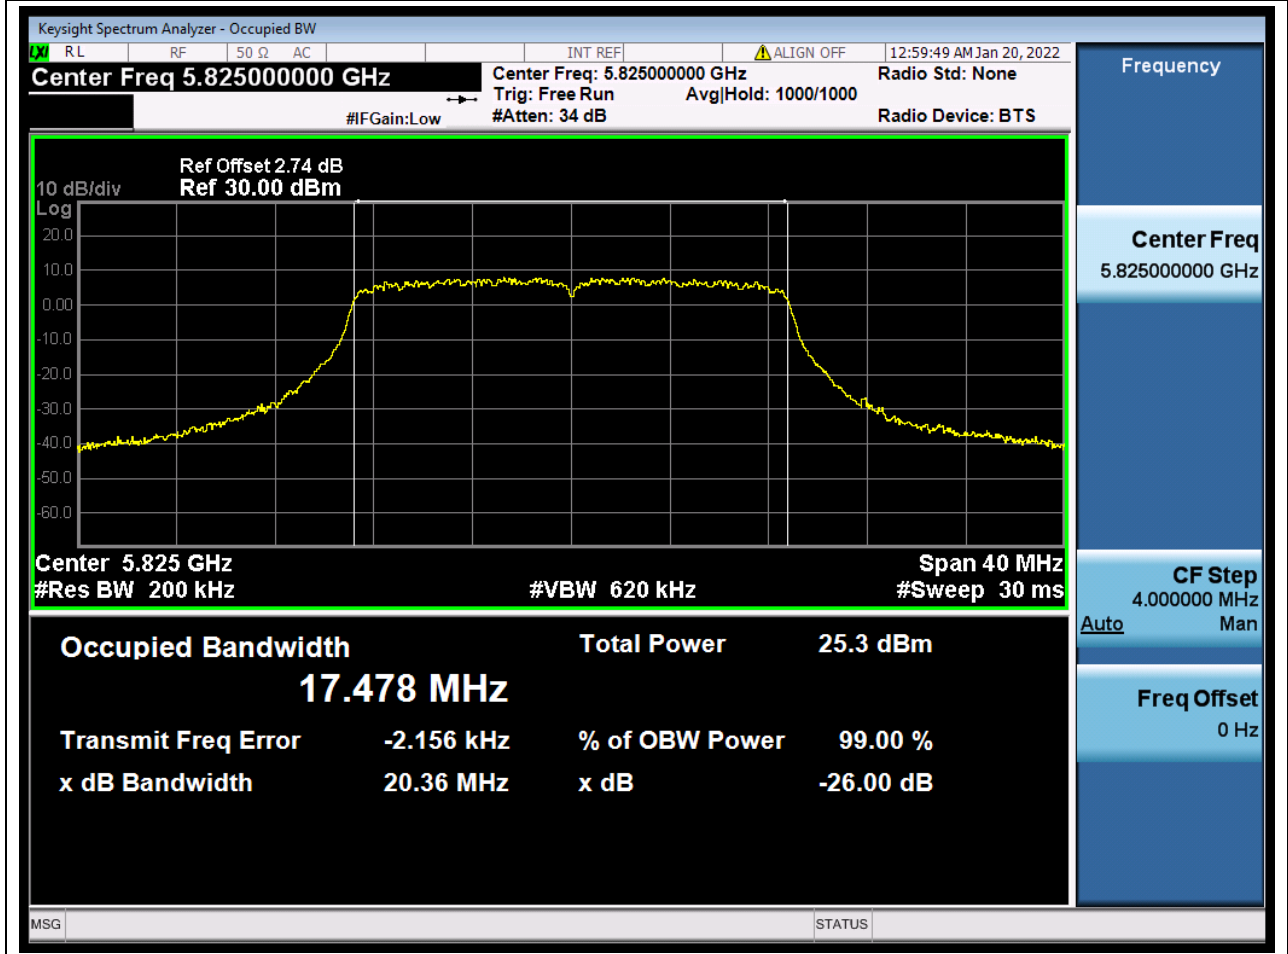

71. 802.11n_20M_U-NII-3_H

71.1. A.2-26dB Bandwidth(NTNV)

Center Frequency (MHz)	XdB Down	RBW (MHz)	Detector	Limit (MHz)	XdB BandWidth (MHz)	Verdict
5825	26	0.2	Peak	0	20.364886	Unknow