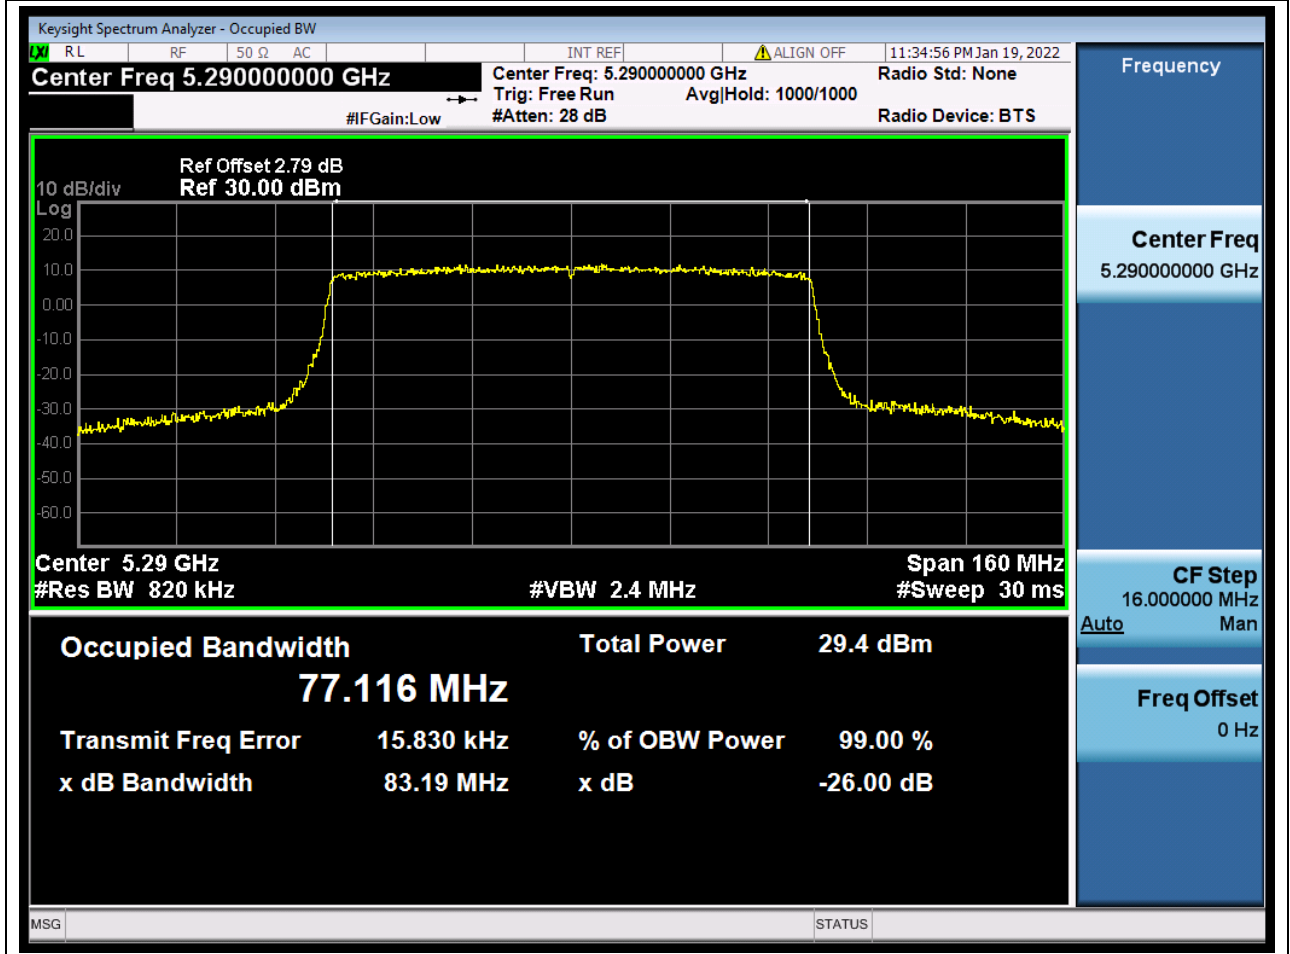

40. 802.11ax_80M_U-NII-2A_M

40.1. A.2-26dB Bandwidth(NTNV)

Center Frequency (MHz)	XdB Down	RBW (MHz)	Detector	Limit (MHz)	XdB BandWidth (MHz)	Verdict
5290	26	0.82	Peak	0	83.185425	Unknow