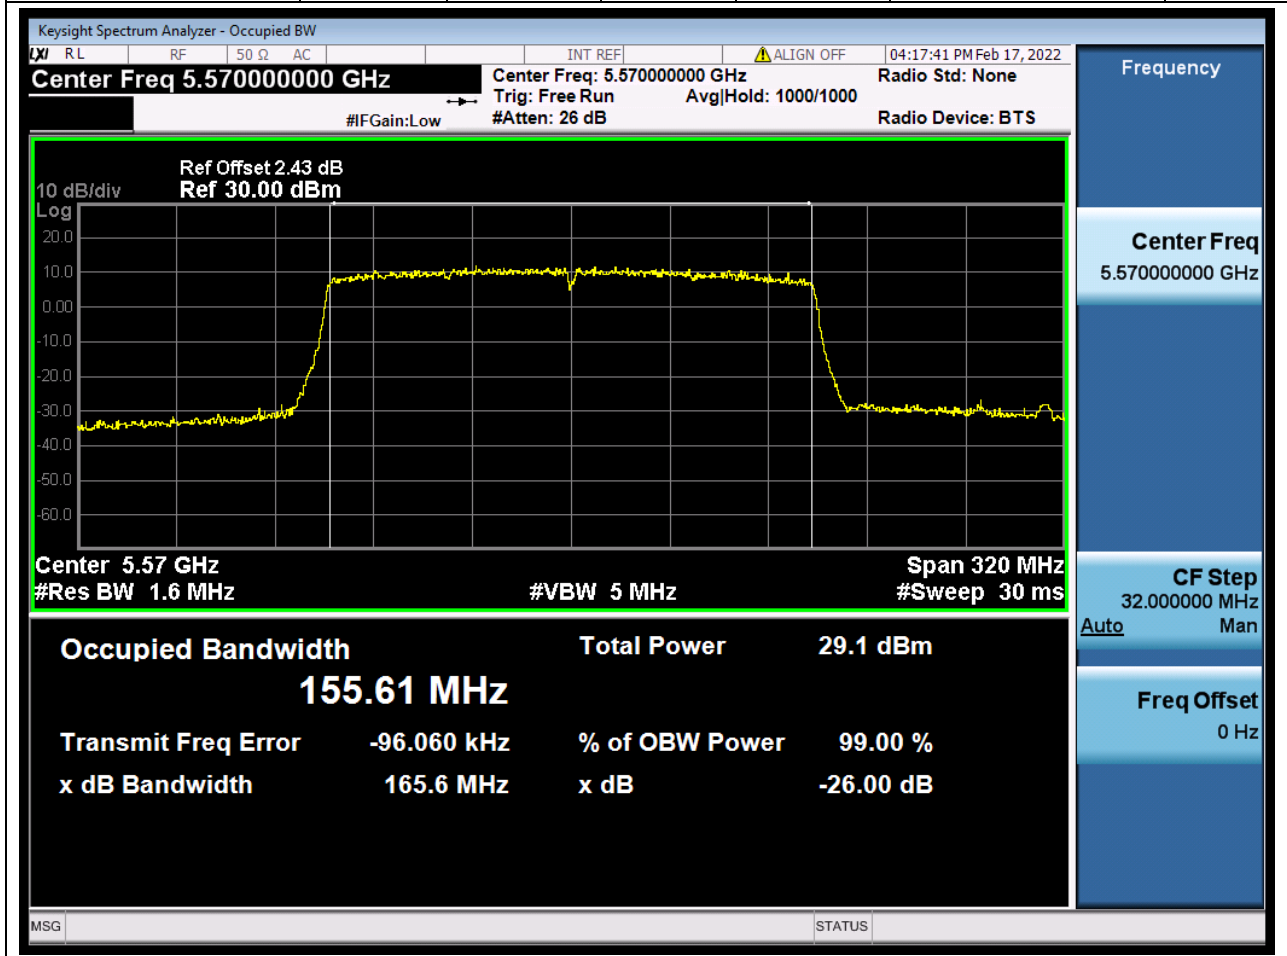

89. 802.11ax_160M_U-NII-2C_M

89.1. A.2-26dB Bandwidth(NTNV)

Center Frequency (MHz)	XdB Down	RBW (MHz)	Detector	Limit (MHz)	XdB BandWidth (MHz)	Verdict
5570	26	1.6	Peak	0	165.634803	Unknow