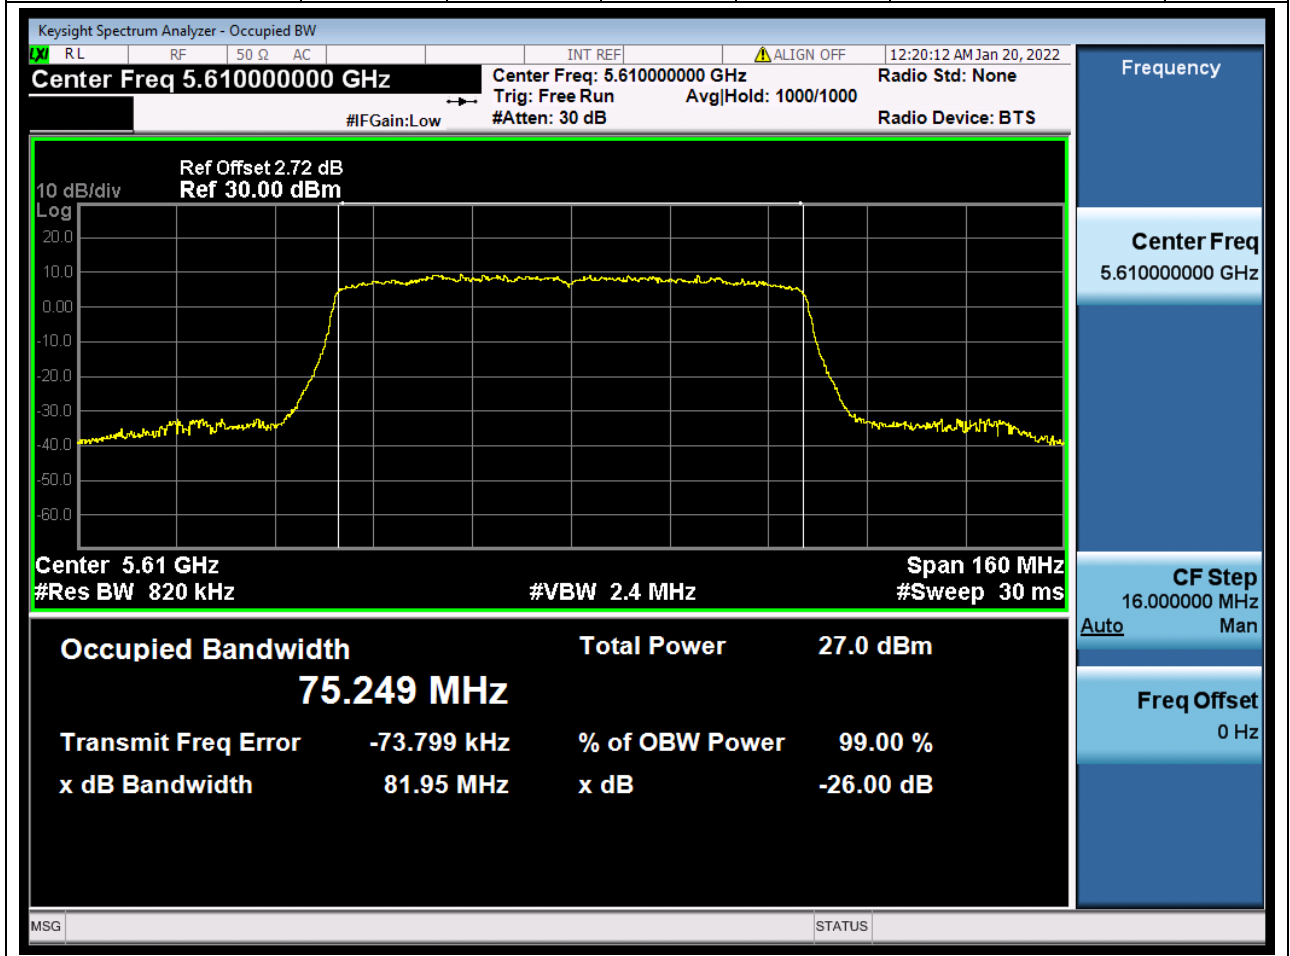

57. 802.11ac_80M_U-NII-2C_M

57.1. A.2-26dB Bandwidth(NTNV)

Center Frequency (MHz)	XdB Down	RBW (MHz)	Detector	Limit (MHz)	XdB BandWidth (MHz)	Verdict
5610	26	0.82	Peak	0	81.948167	Unknow