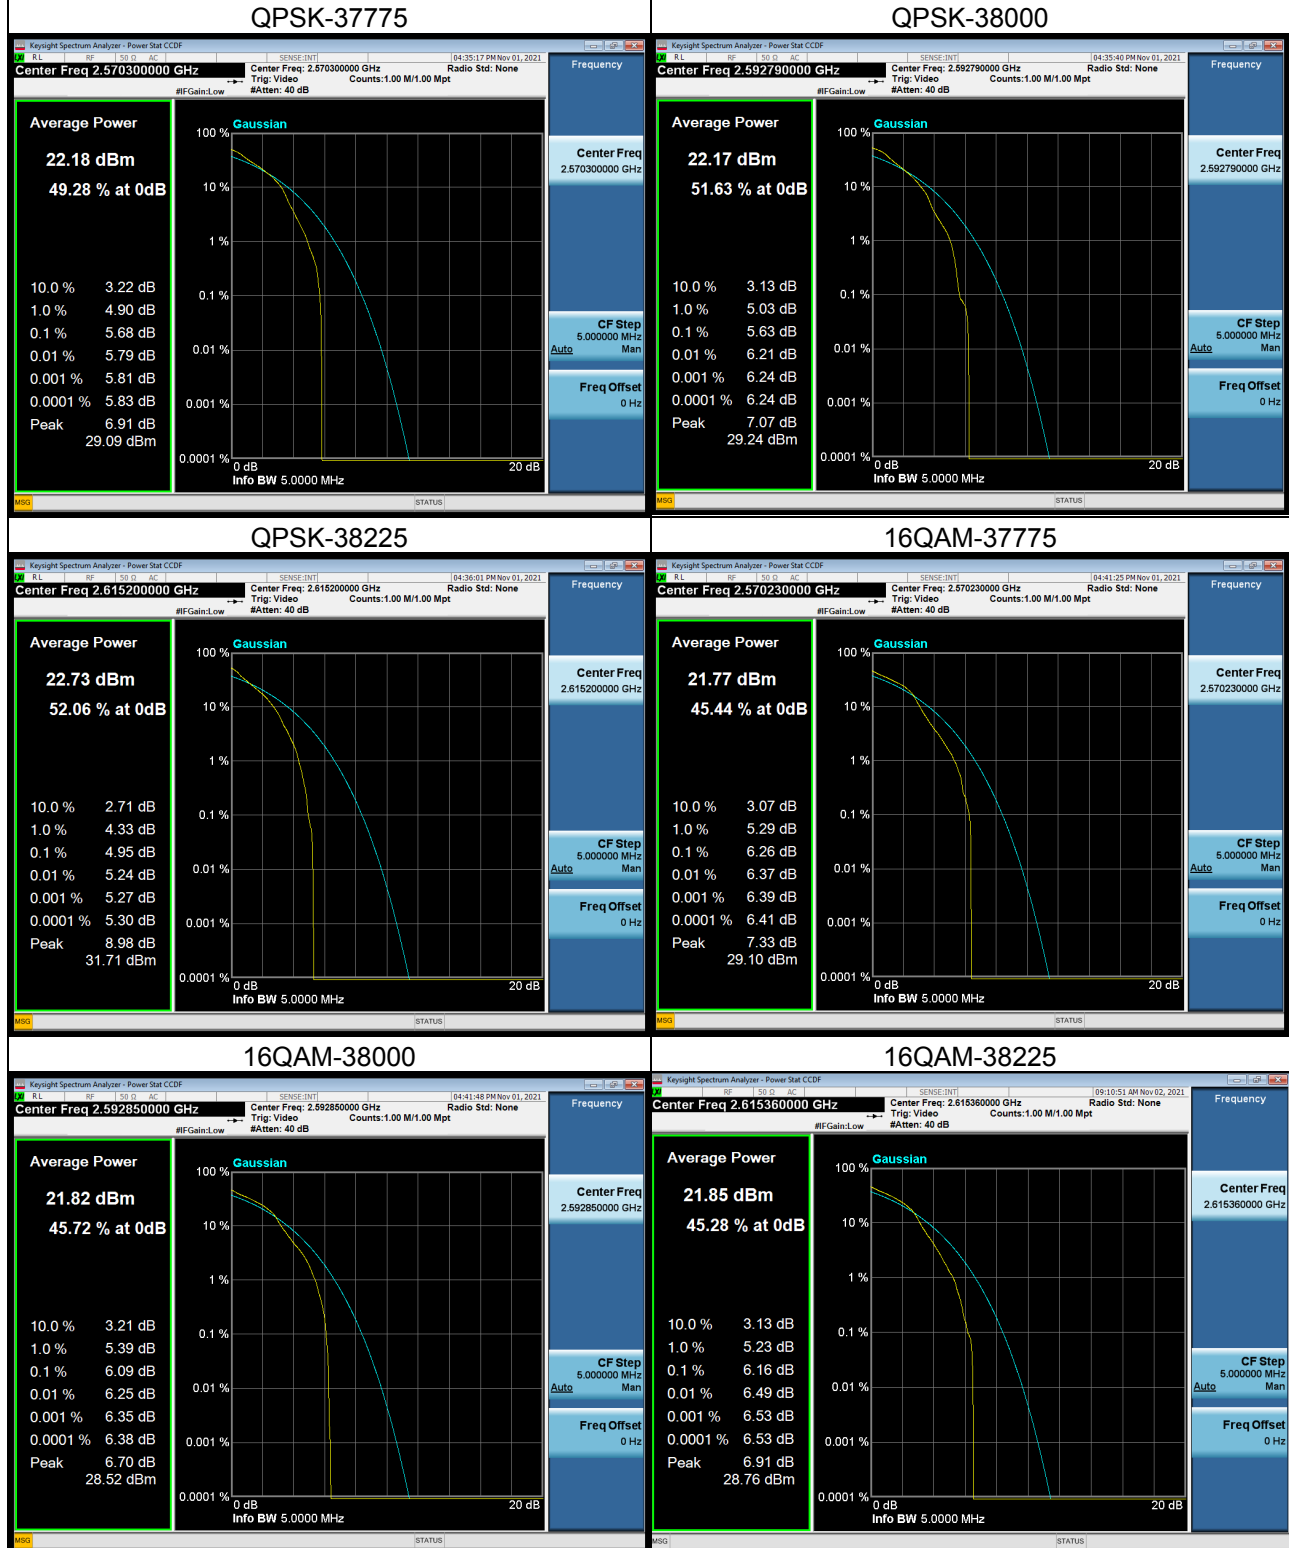

LTE Band 38_5M Spectrum Plot