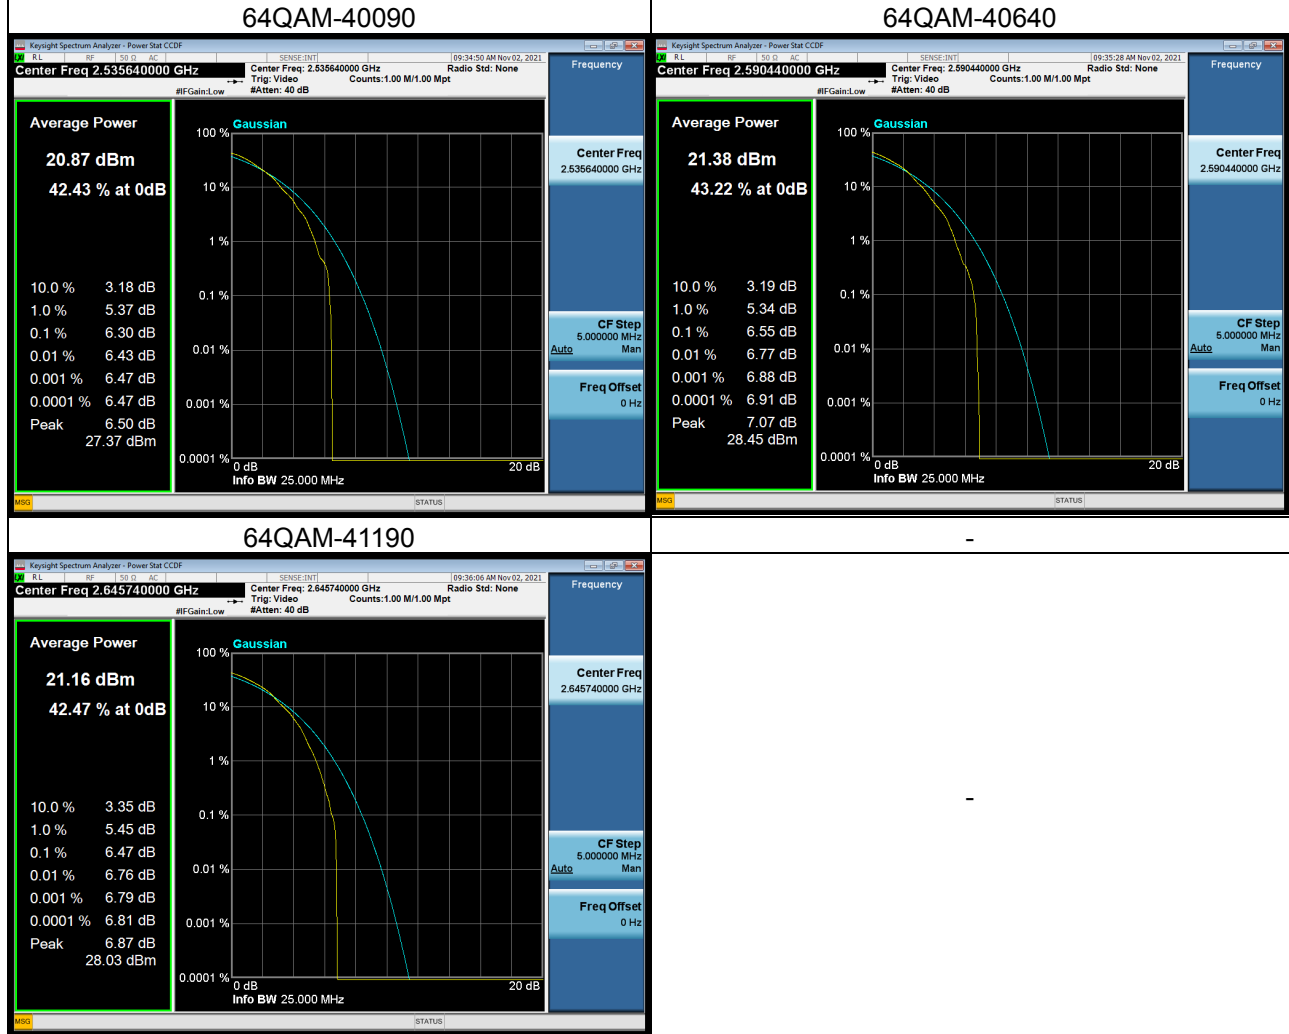

LTE Band 41_10M Spectrum Plot