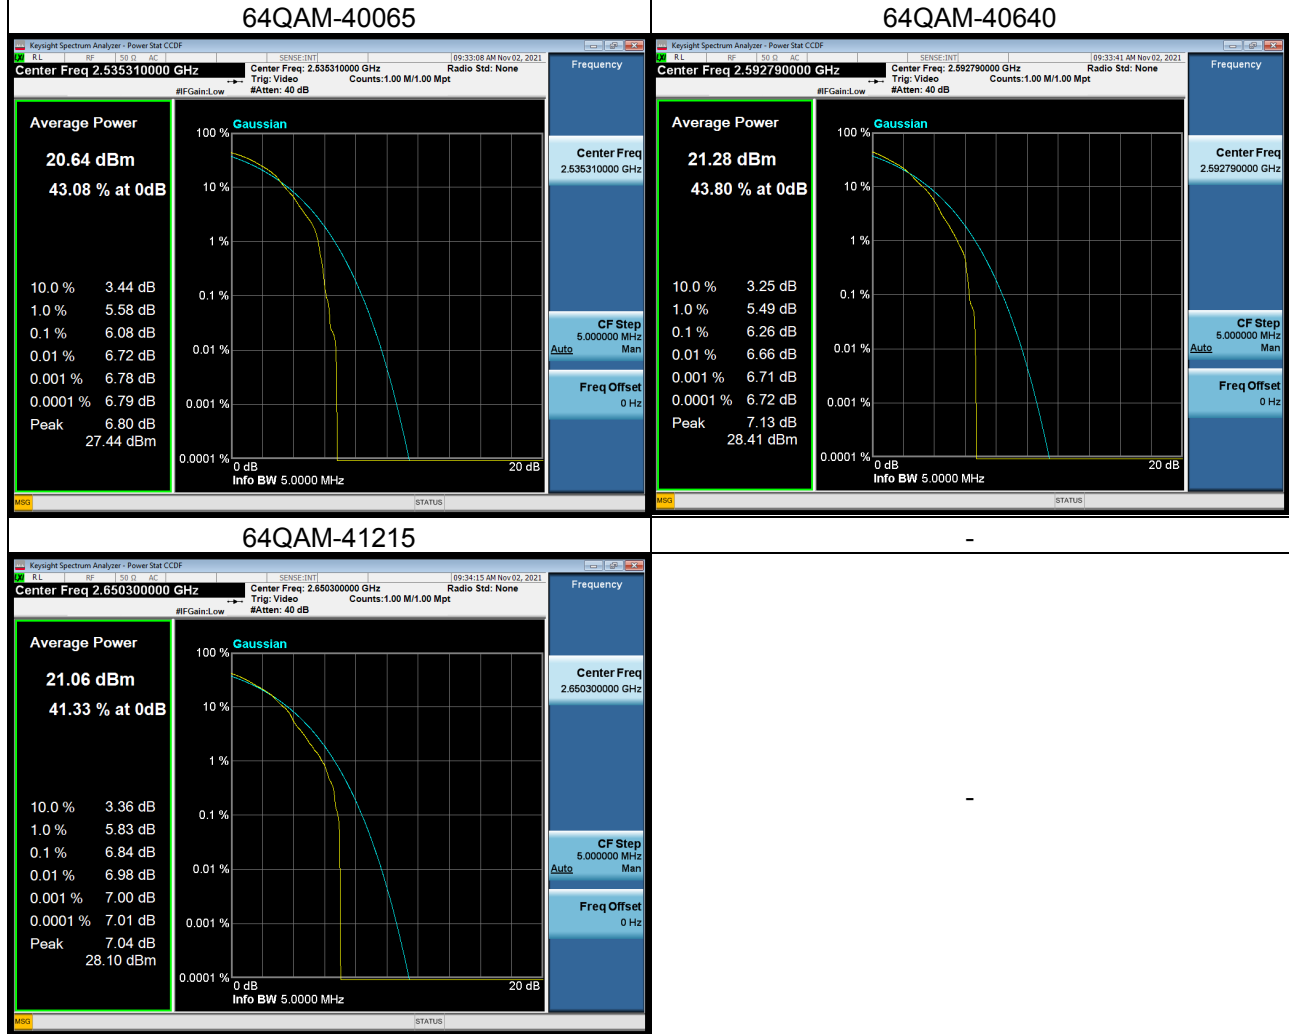

LTE Band 41_5M Spectrum Plot