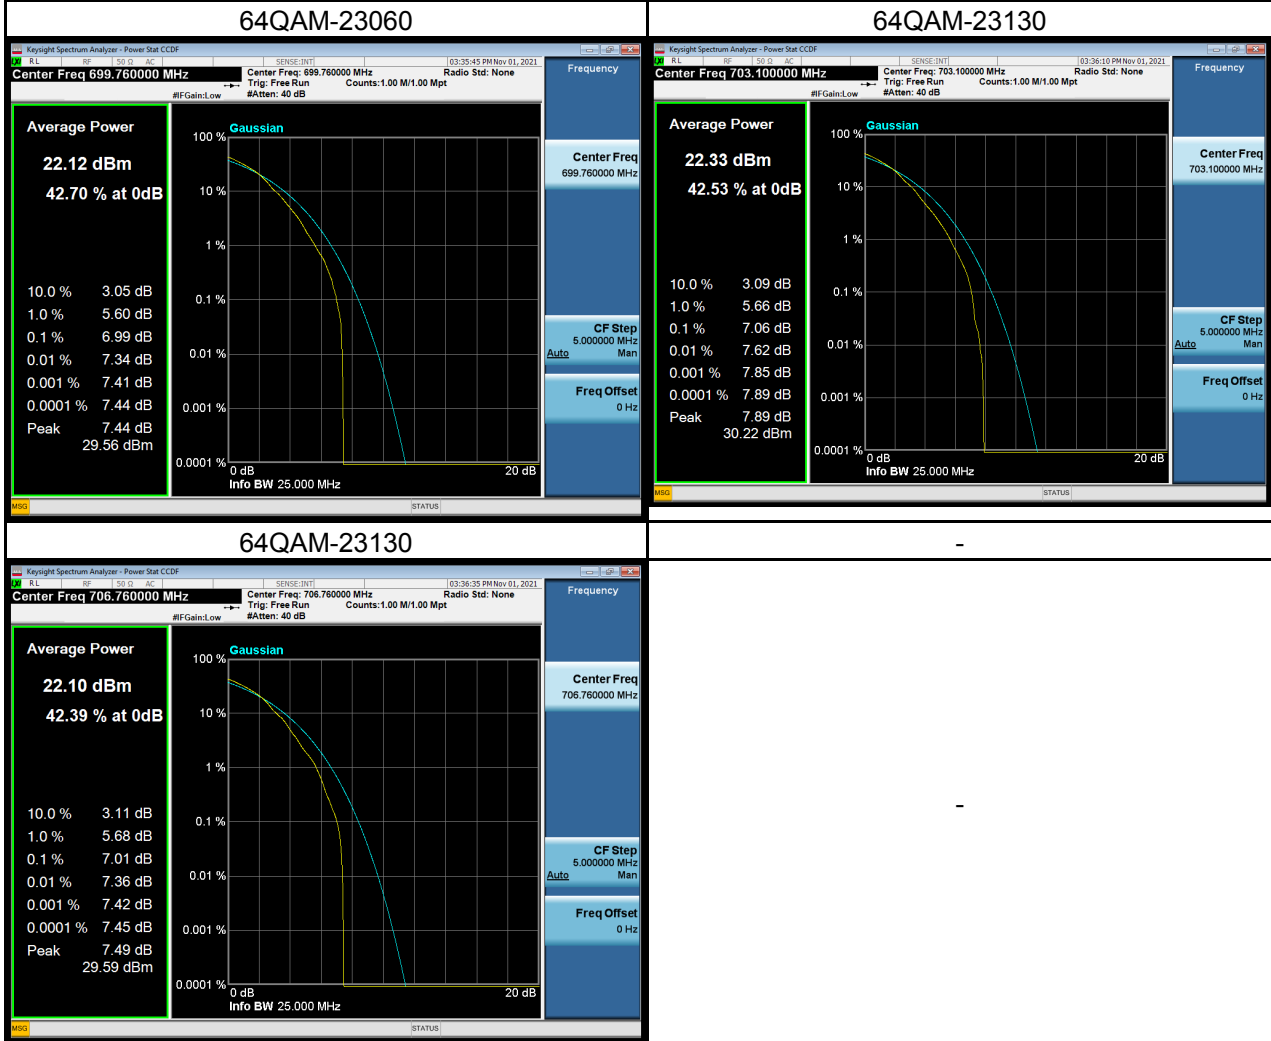

LTE Band 12 Spectrum Plot_10M