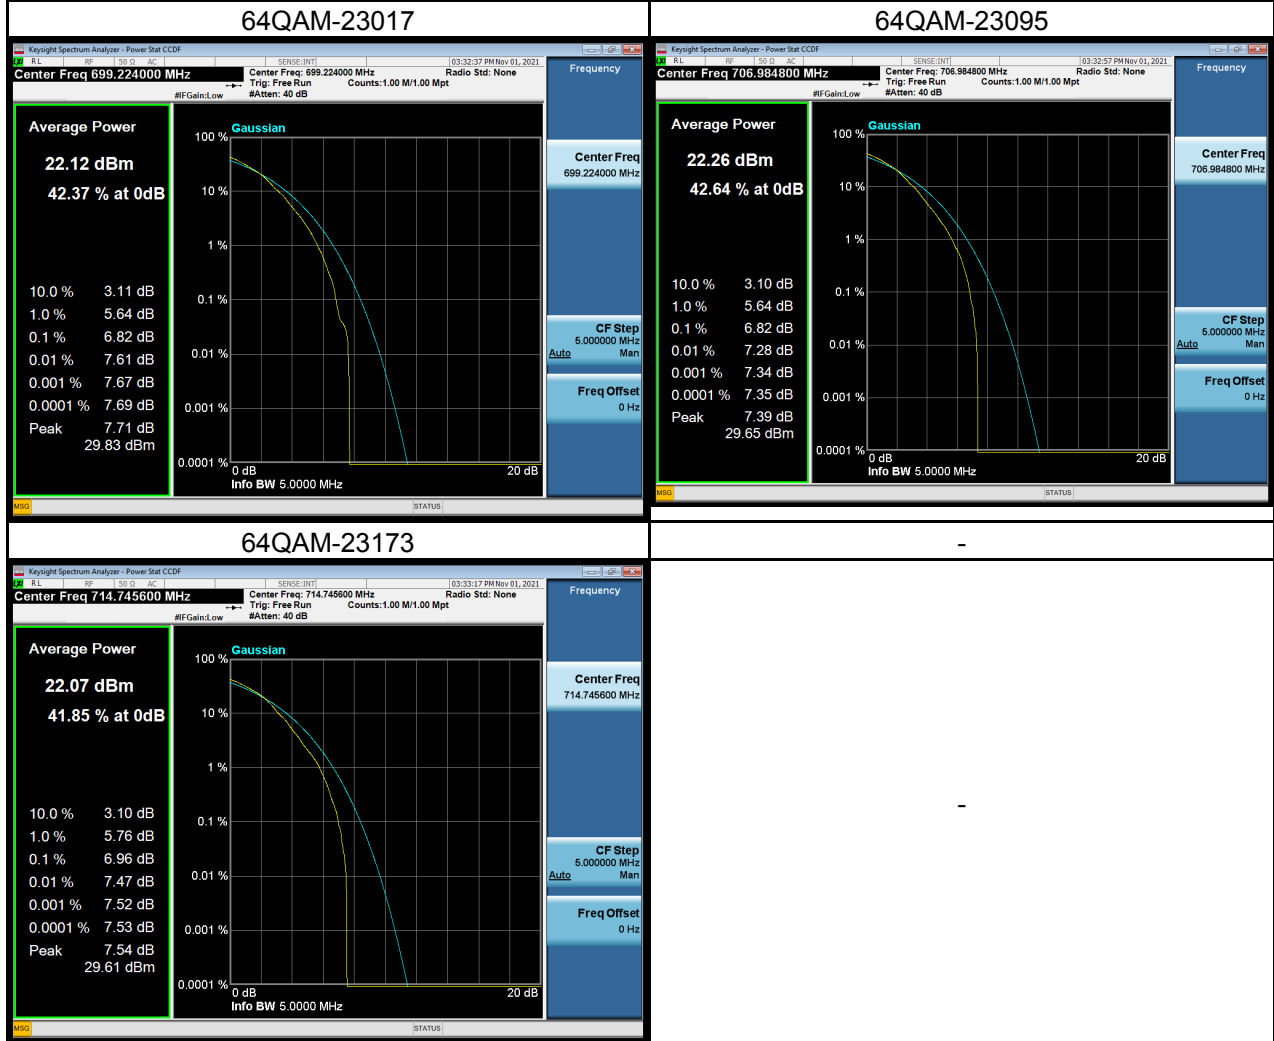

## LTE Band 12 Spectrum Plot\_1.4M