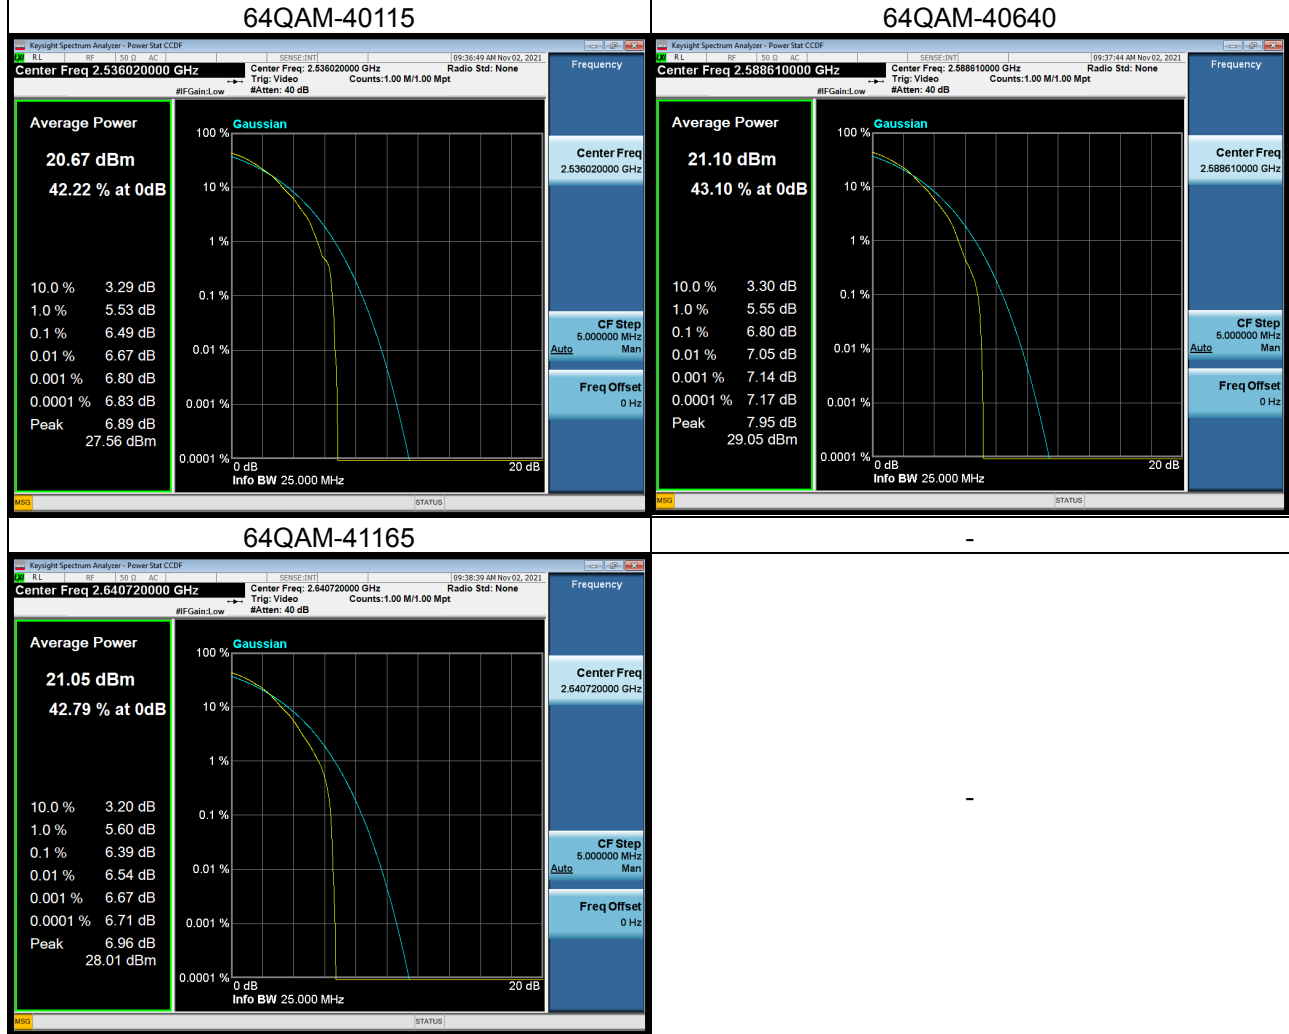

LTE Band 41_15M Spectrum Plot