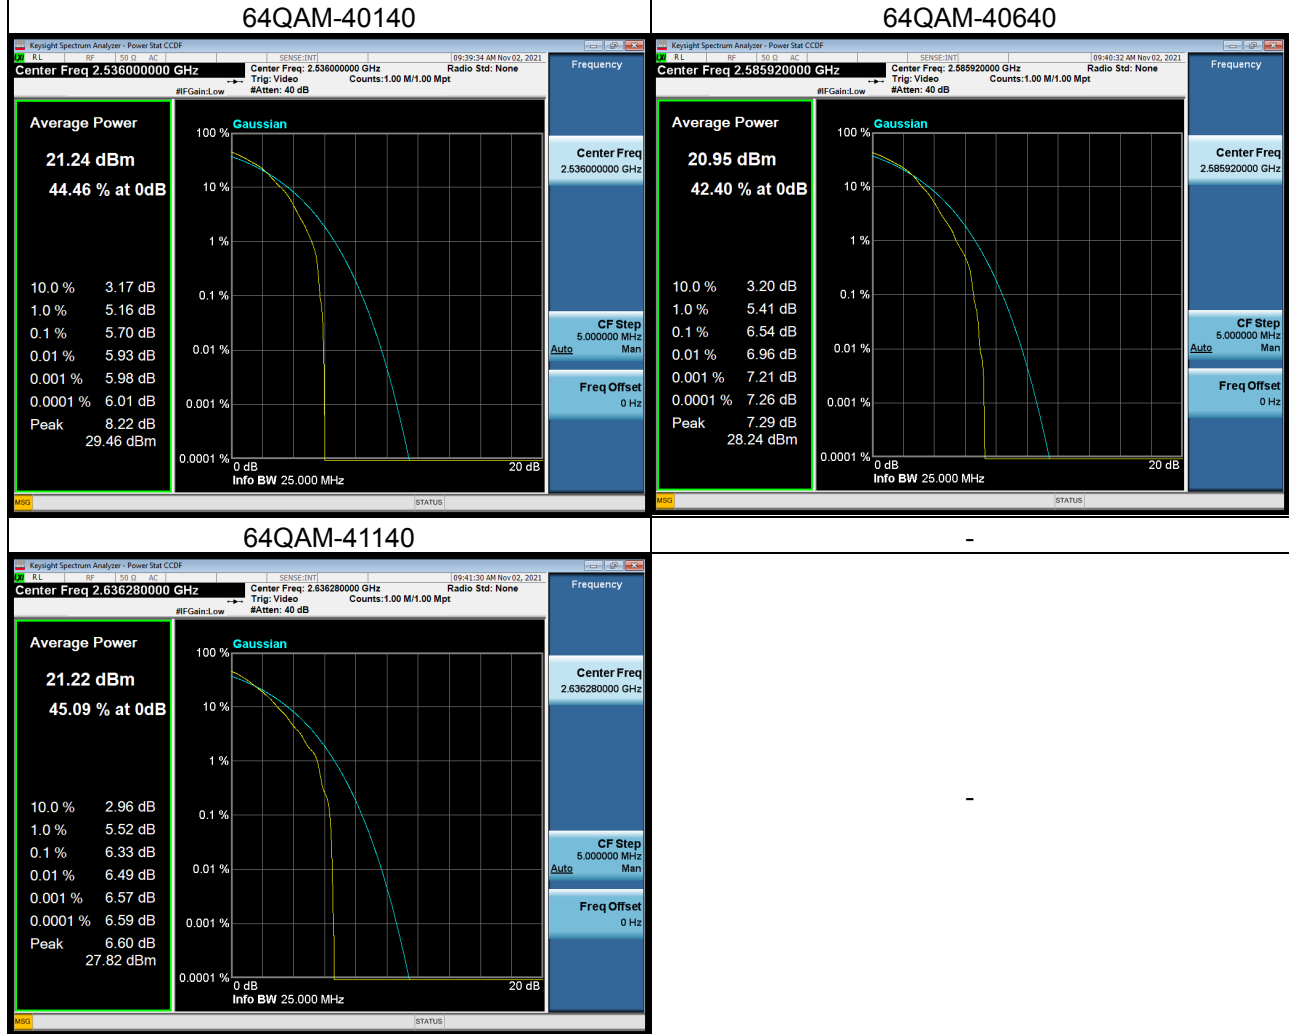

LTE Band 41_20M Spectrum Plot