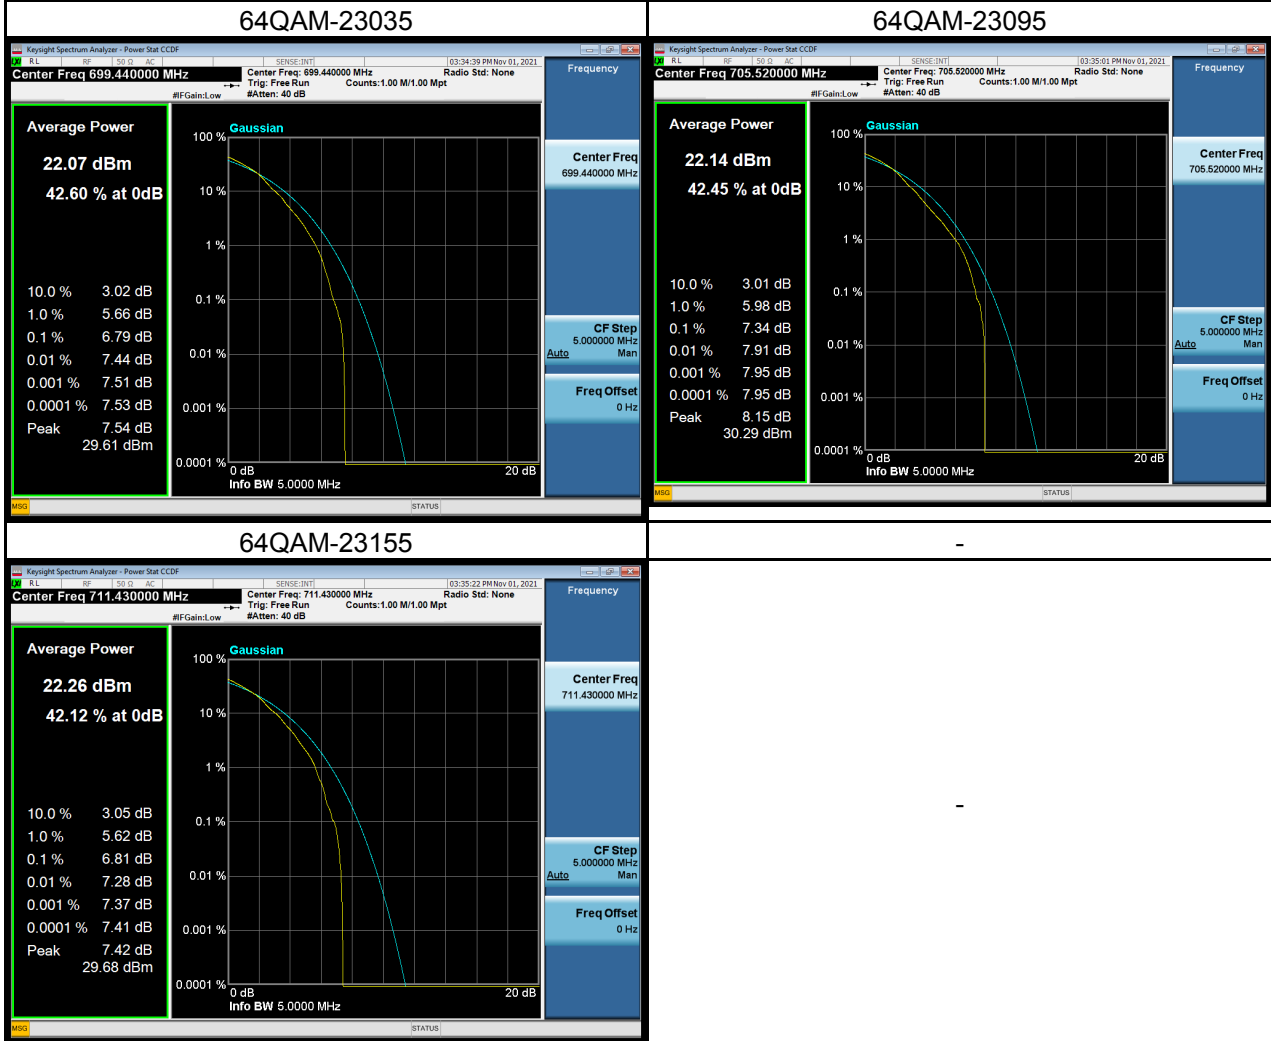

LTE Band 12 Spectrum Plot_5M