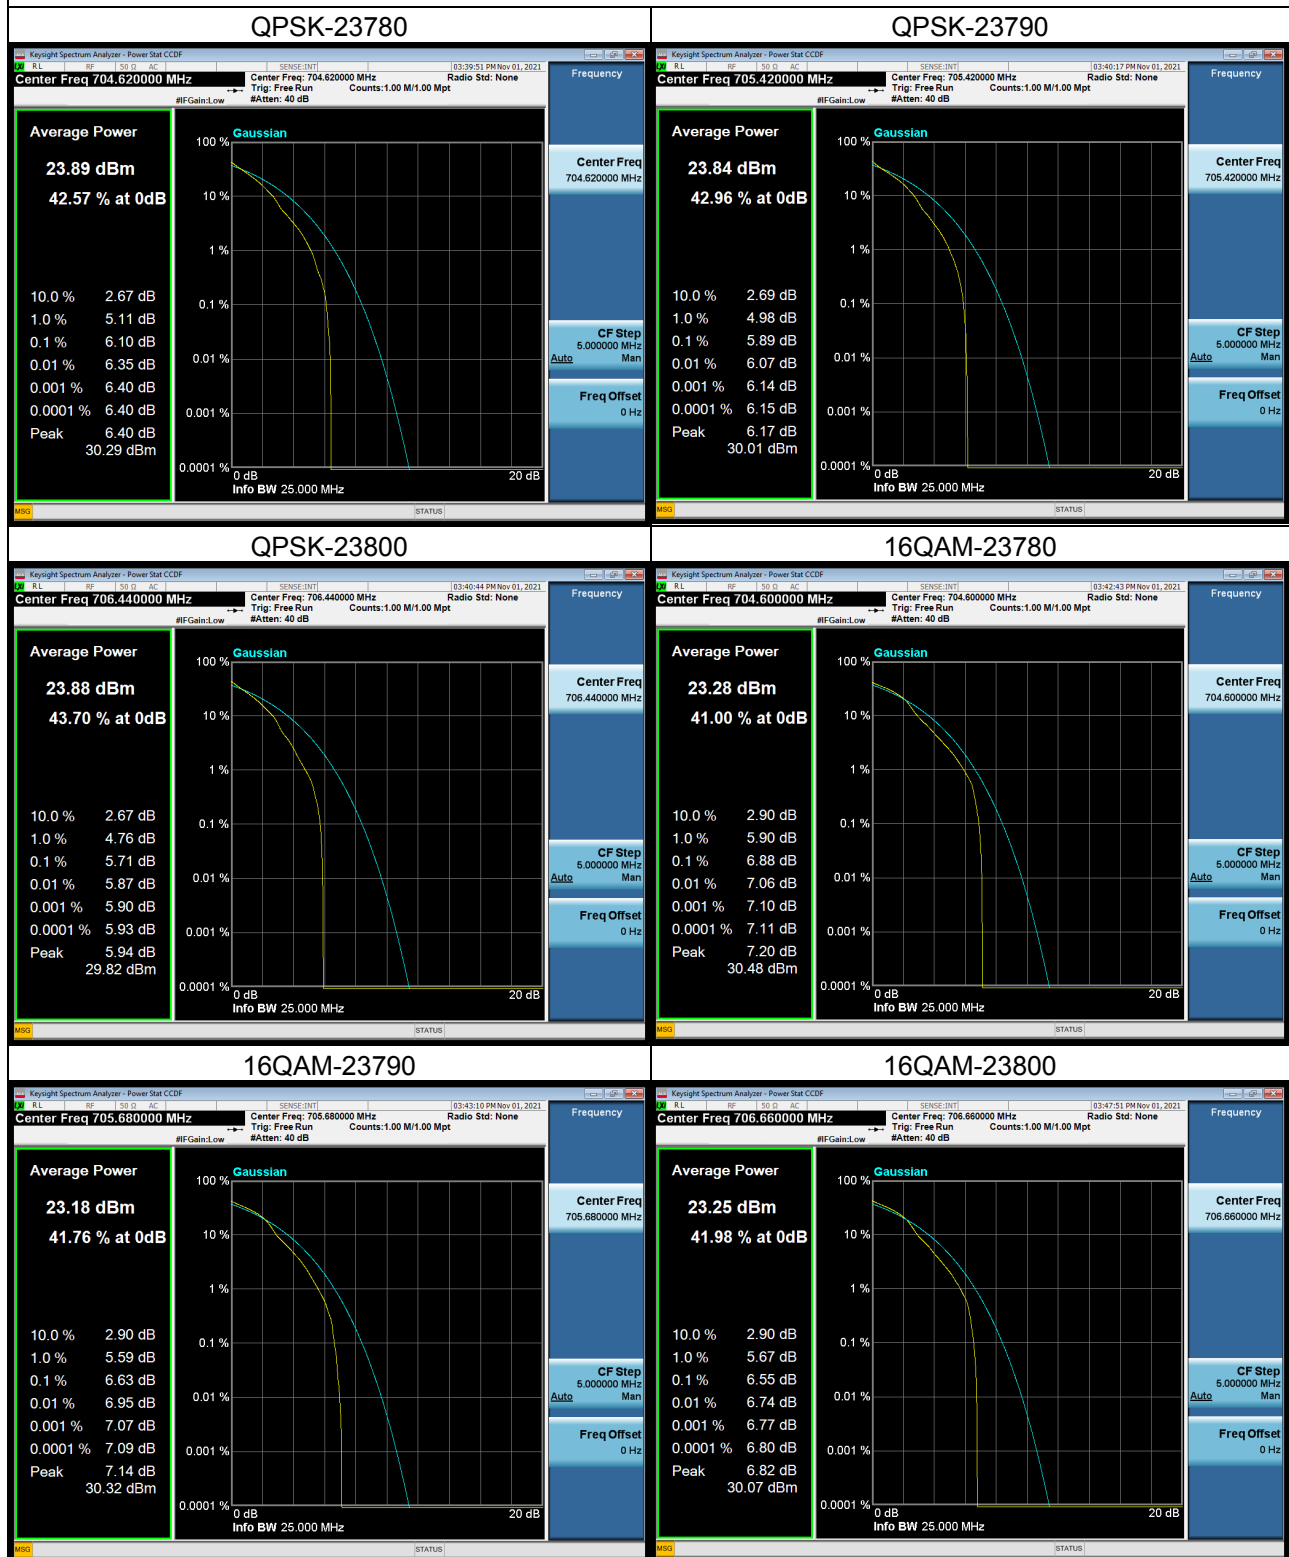

LTE Band 17_10M Spectrum Plot