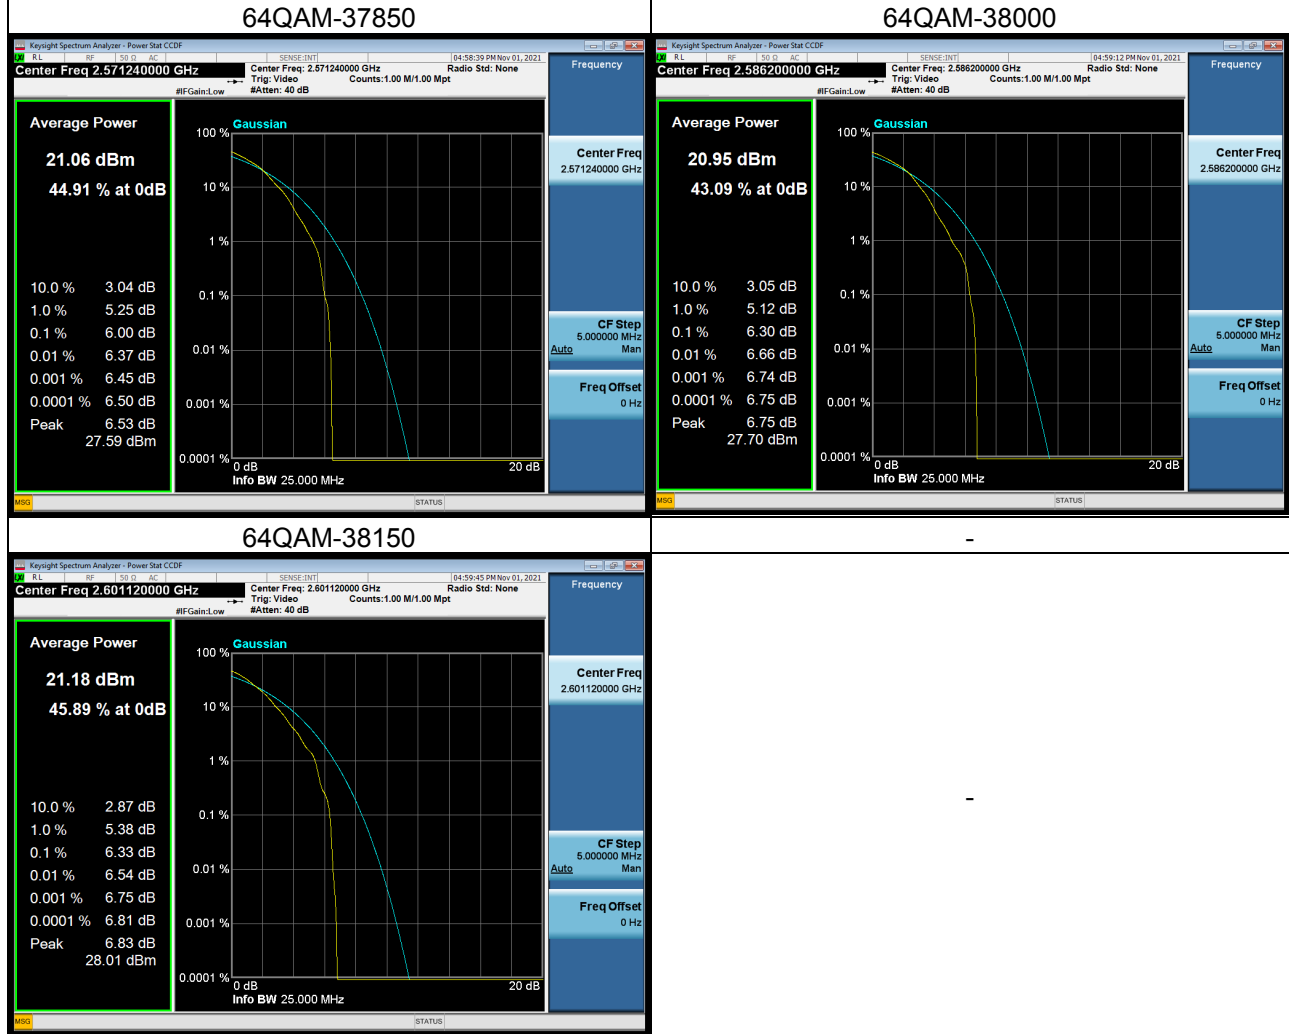

LTE Band 38_20M Spectrum Plot