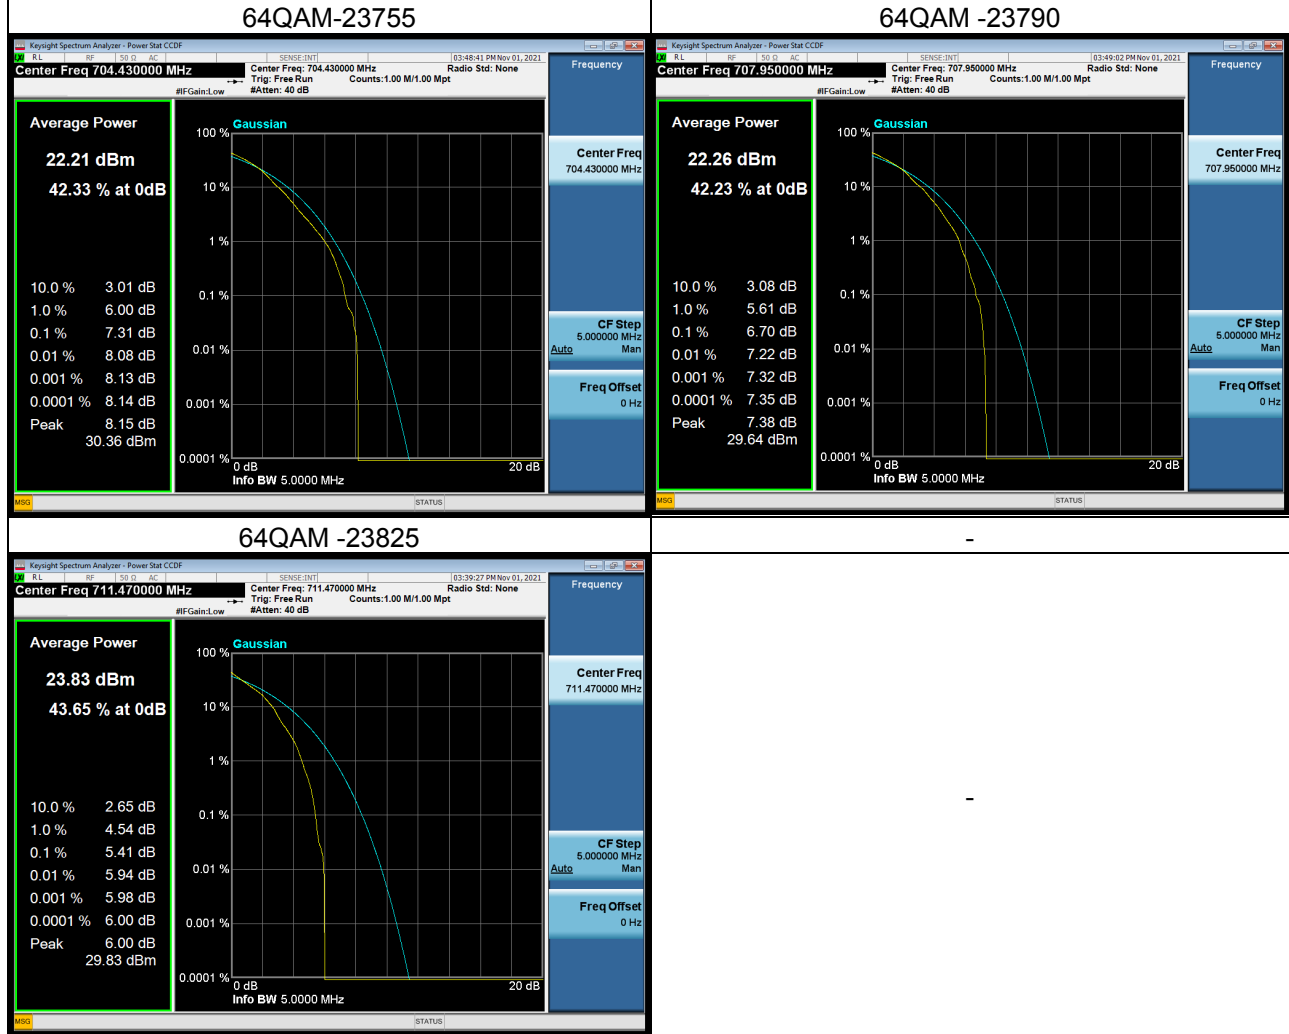

## LTE Band 12 Spectrum Plot\_10M

## LTE Band 17\_5M Spectrum Plot