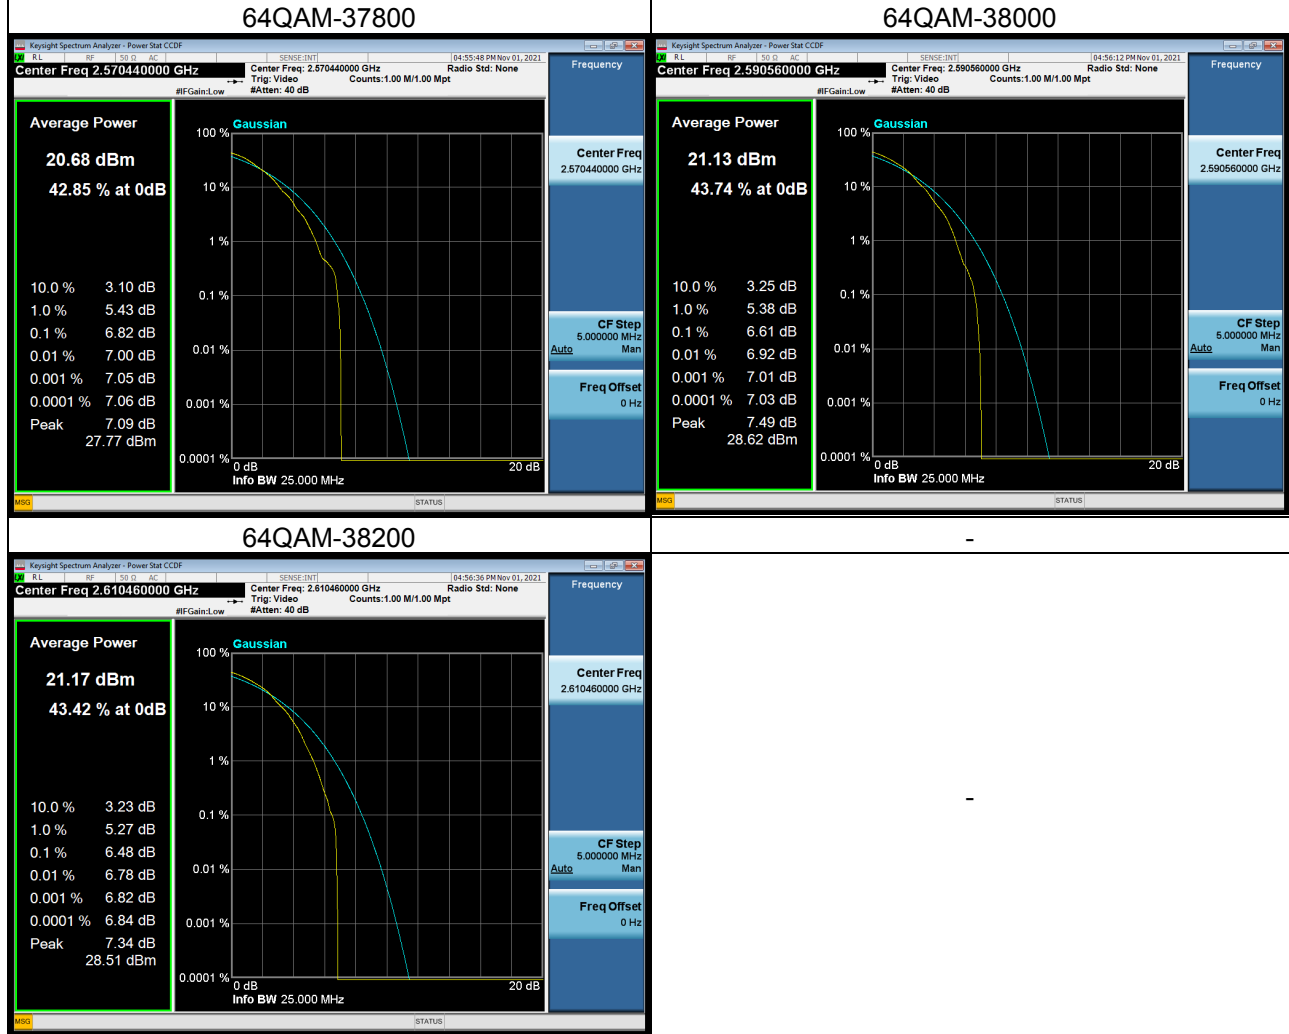

LTE Band 38_10M Spectrum Plot