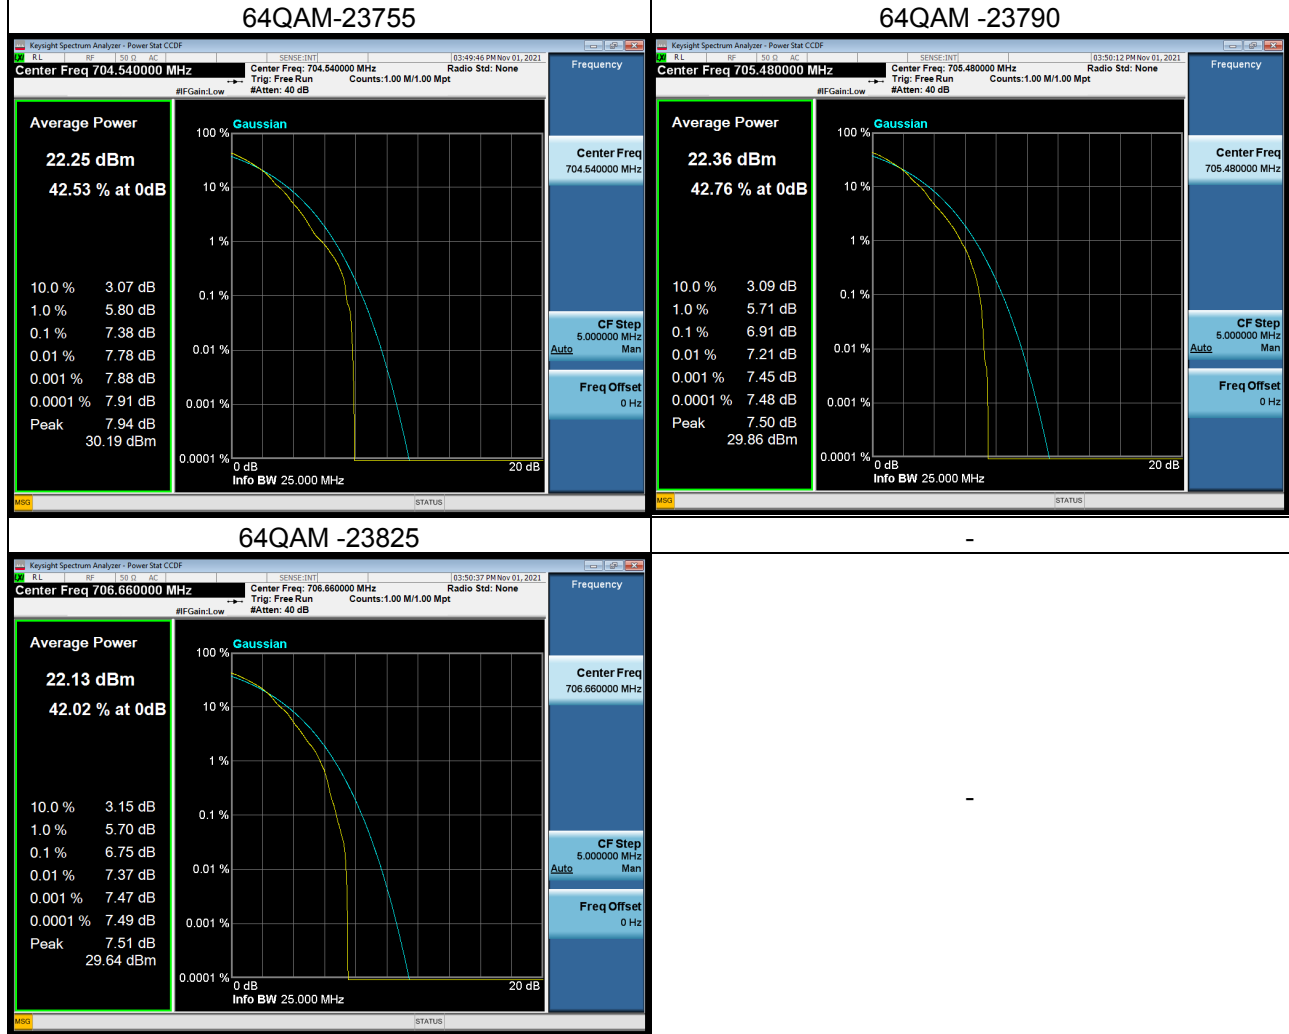

LTE Band 17_10M Spectrum Plot