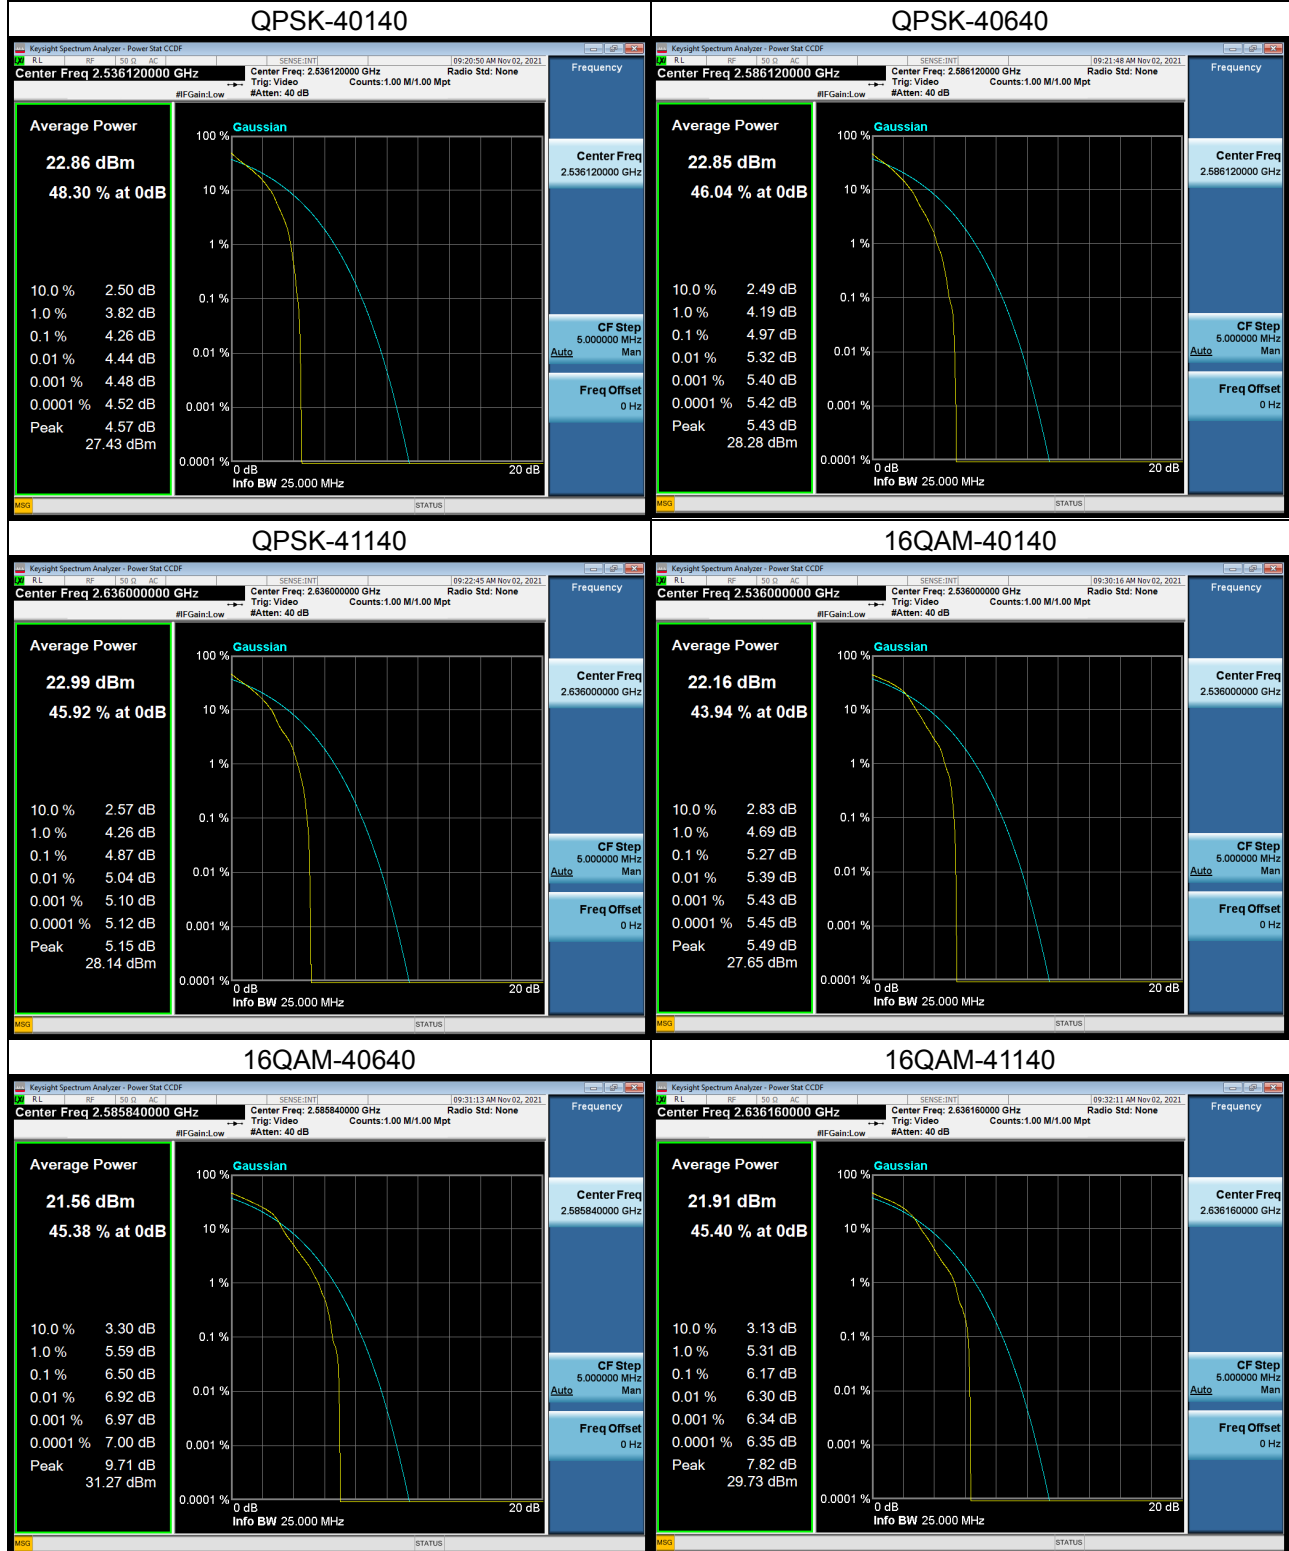

LTE Band 41_20M Spectrum Plot