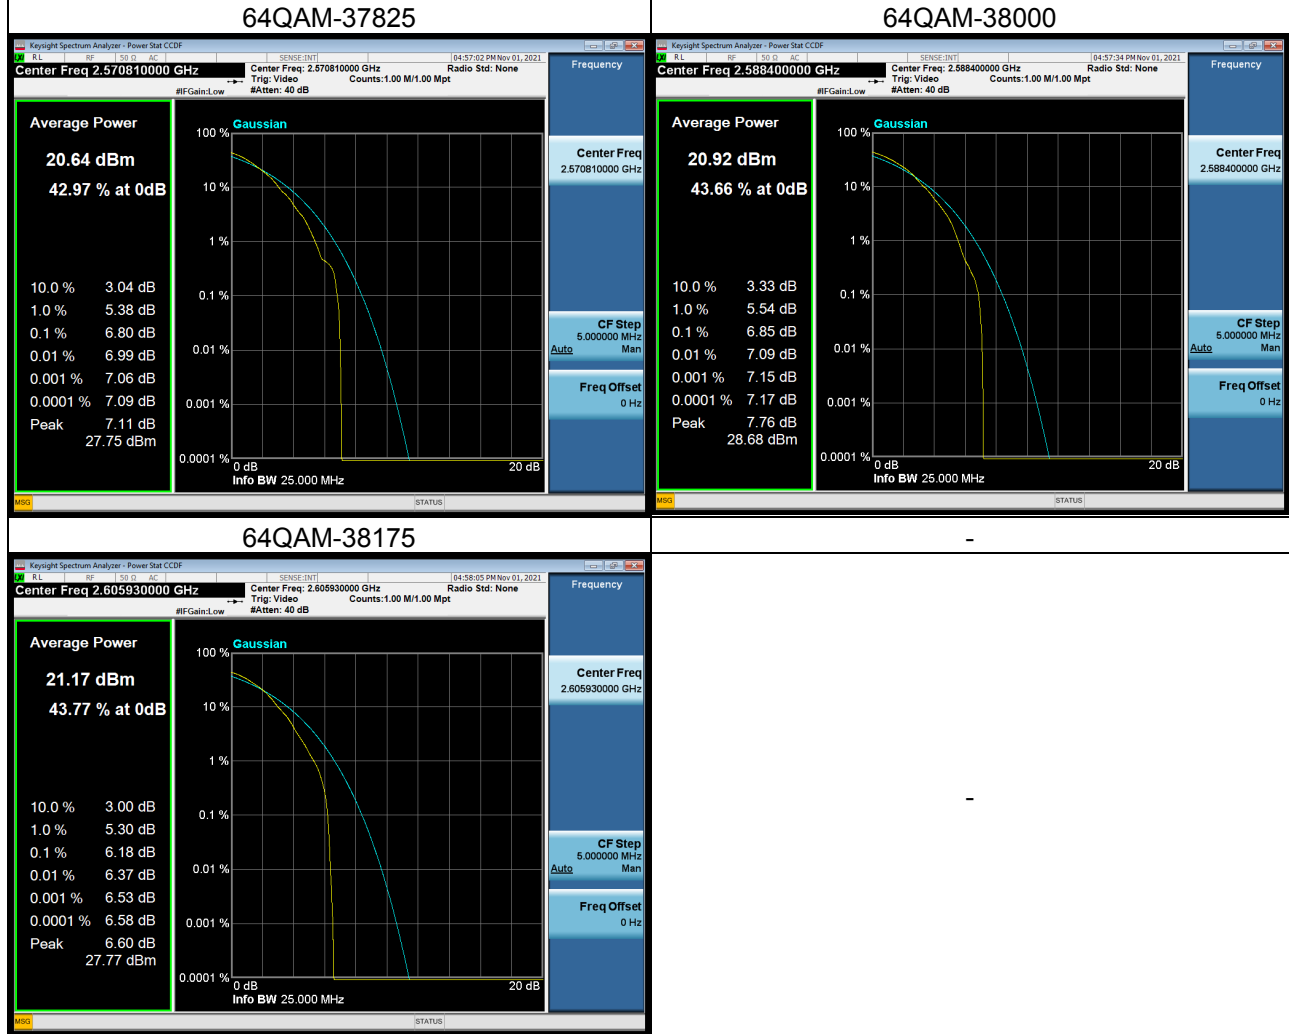

## LTE Band 38\_10M Spectrum Plot

## LTE Band 38\_15M Spectrum Plot