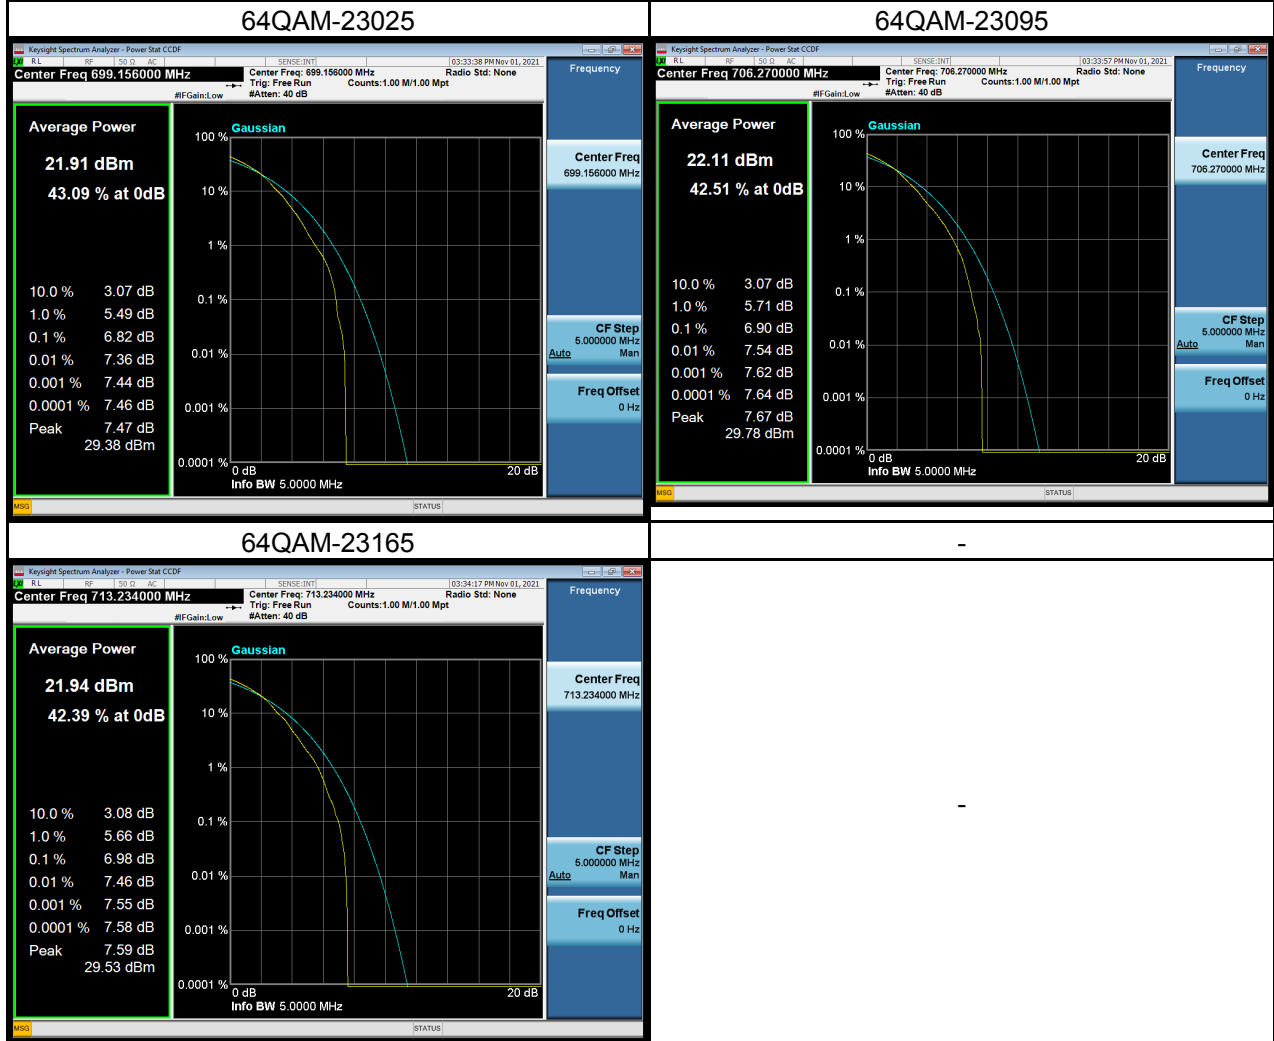

LTE Band 12 Spectrum Plot_3M