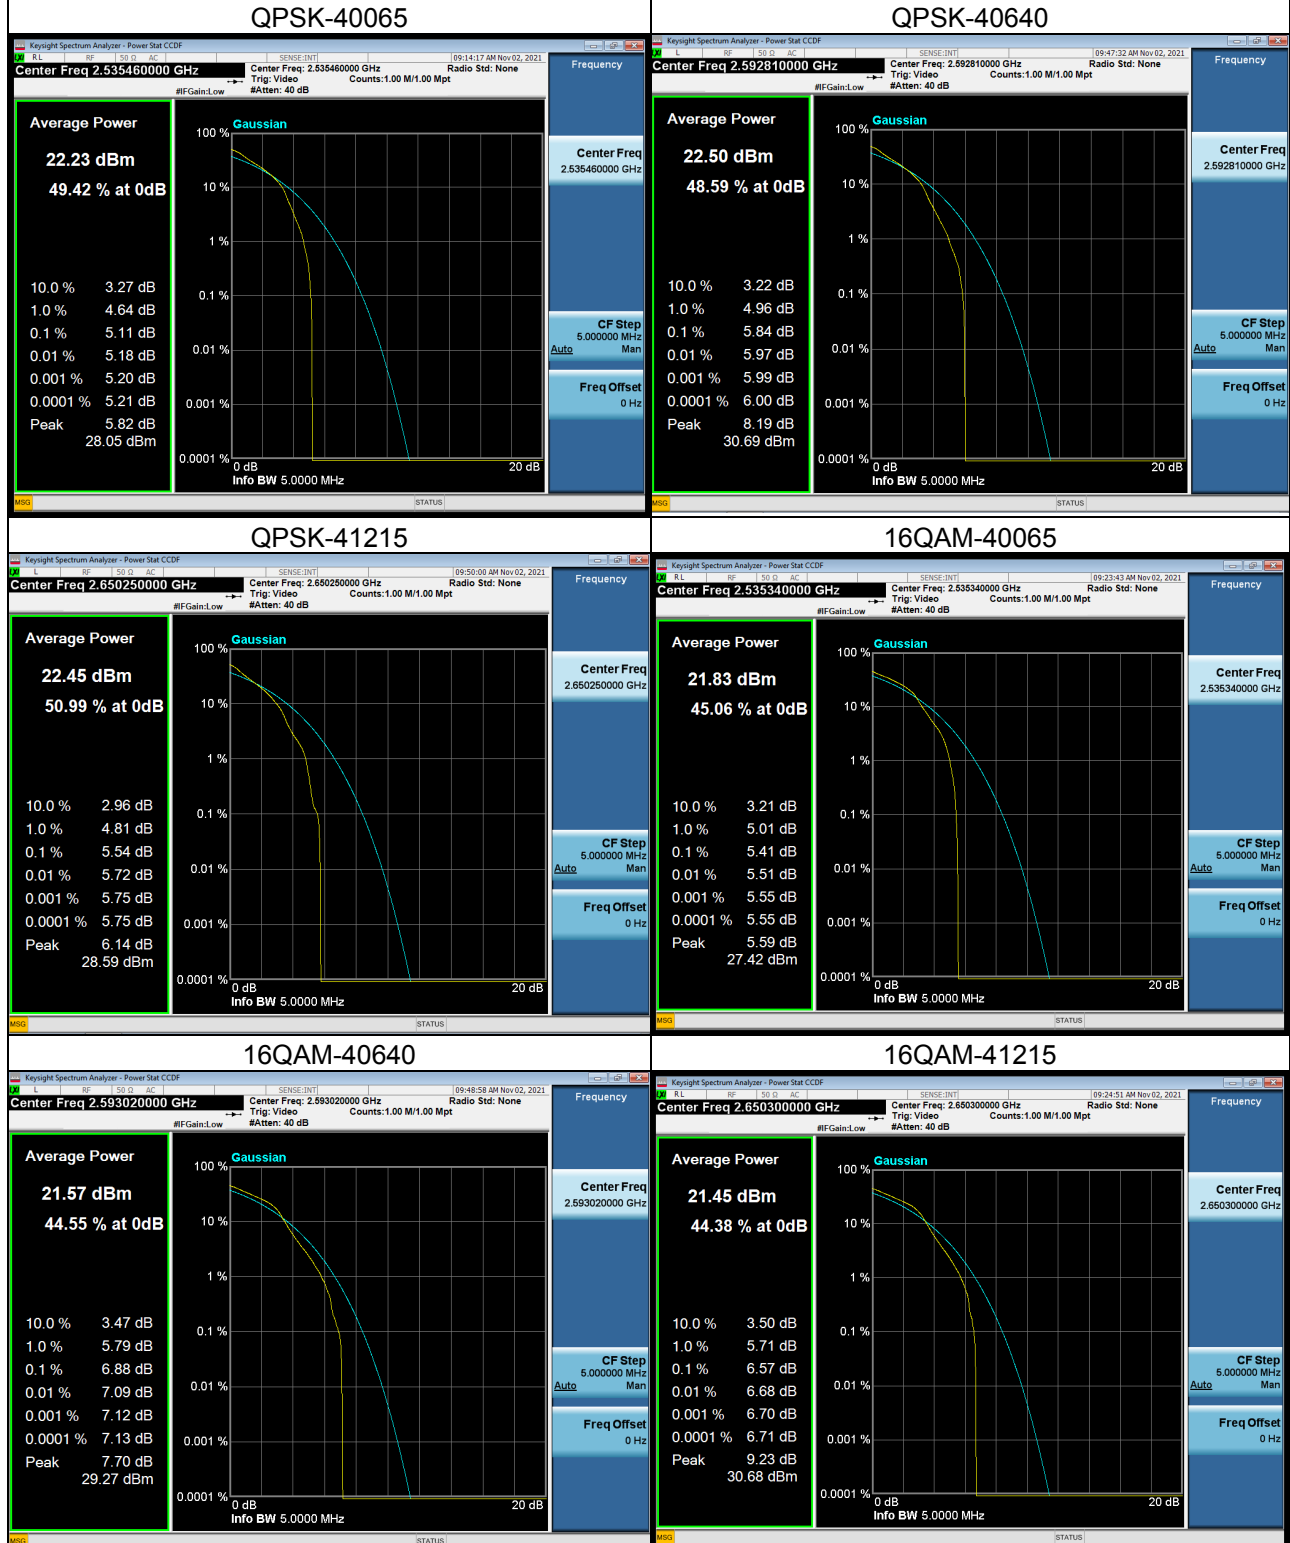

LTE Band 41_5M Spectrum Plot