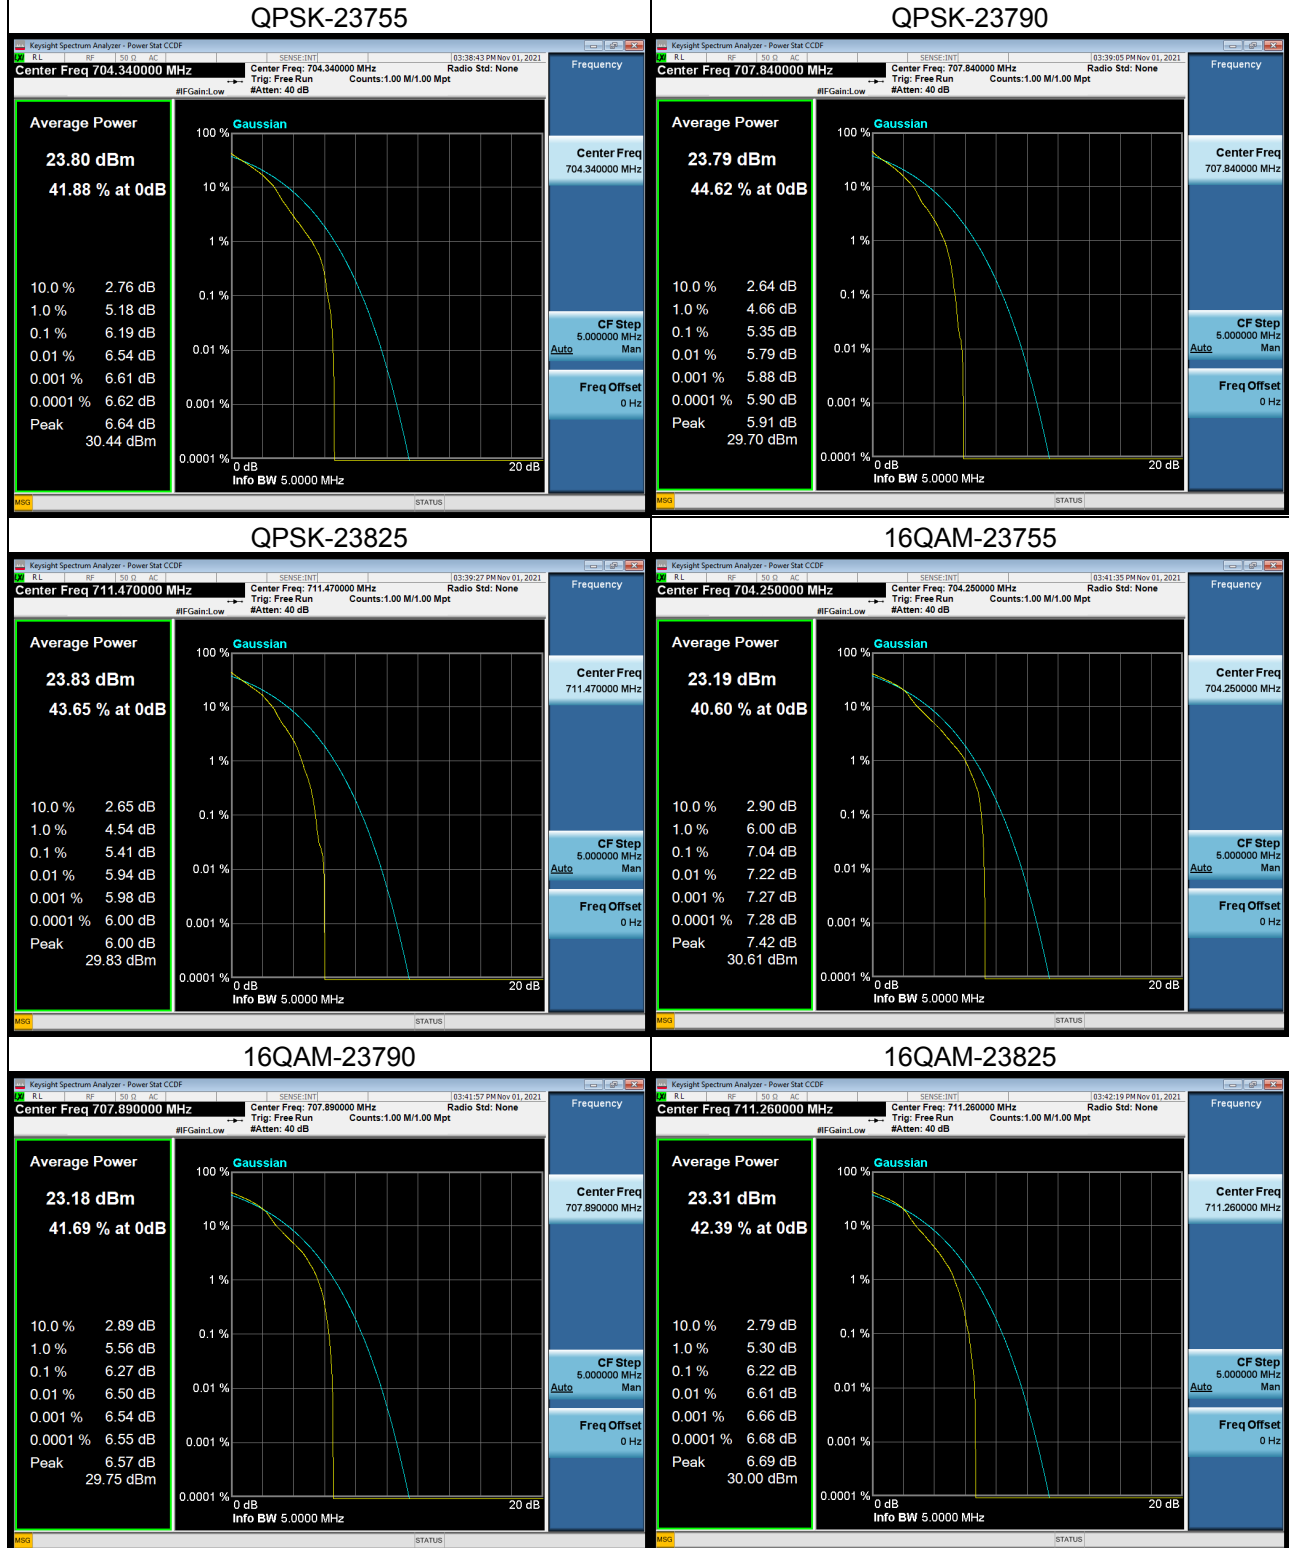

## LTE Band 12 Spectrum Plot\_5M

## LTE Band 12 Spectrum Plot\_10M

## LTE Band 17\_5M Spectrum Plot