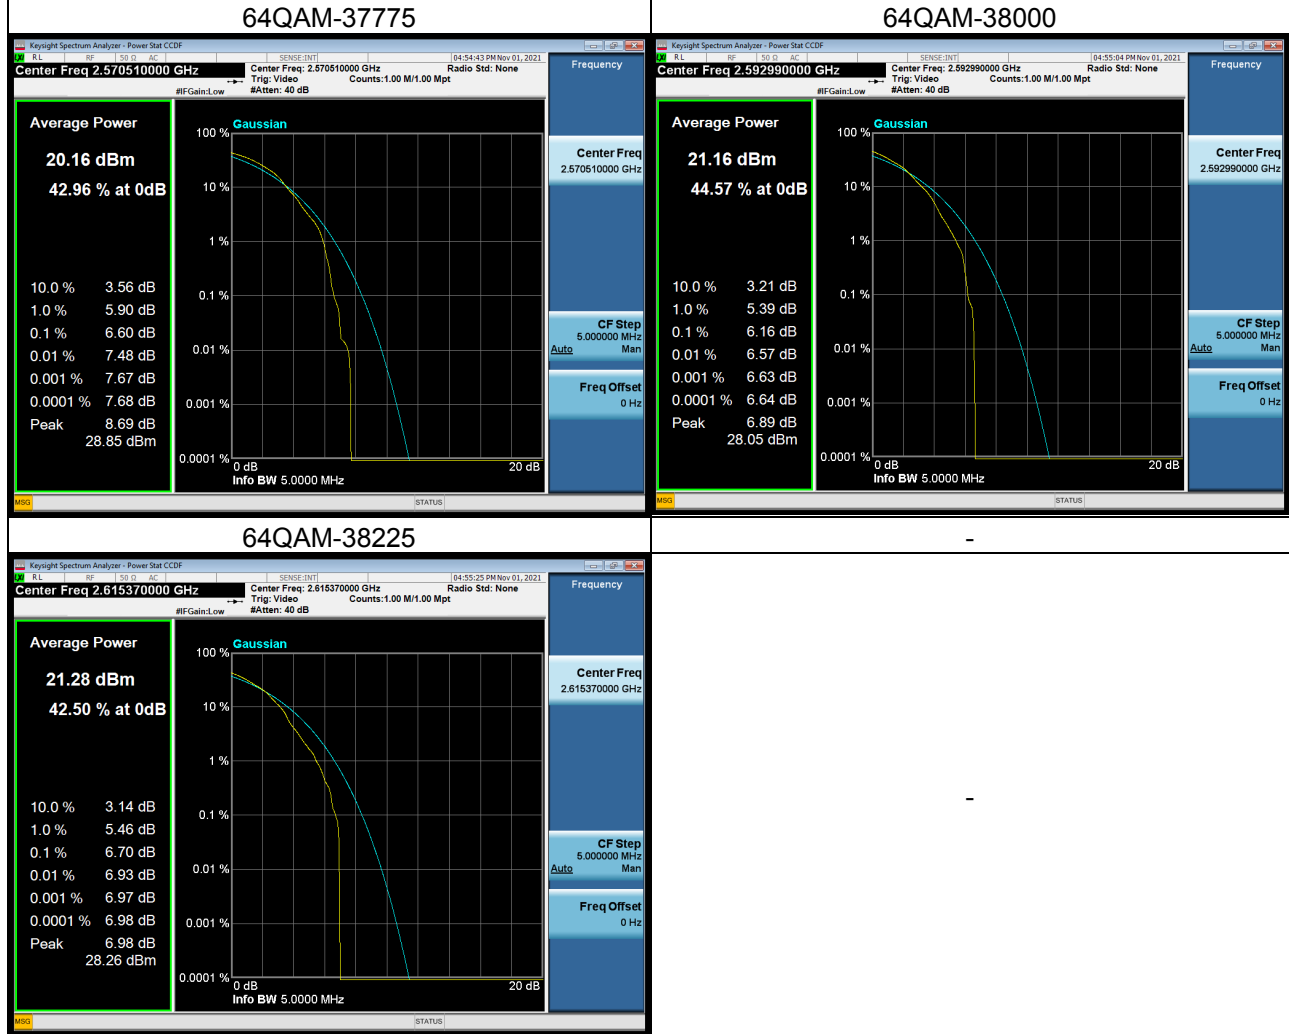

LTE Band 38_5M Spectrum Plot