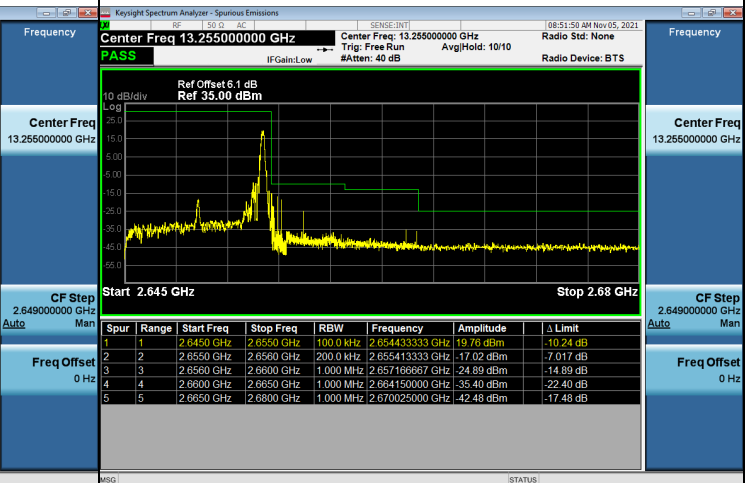

LTE Band 41_10M Spectrum Plot

1RB#0	1RB#49
Channel 40090	Channel 41190