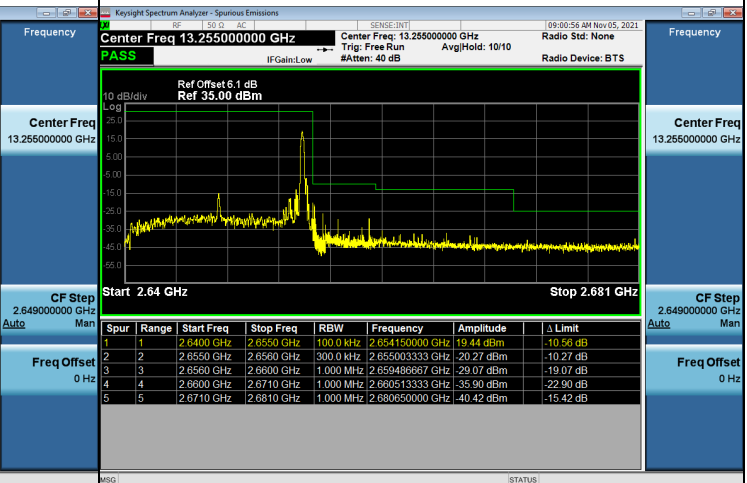

LTE Band 41_15M Spectrum Plot

1RB#0	1RB#74
Channel 40115	Channel 41165