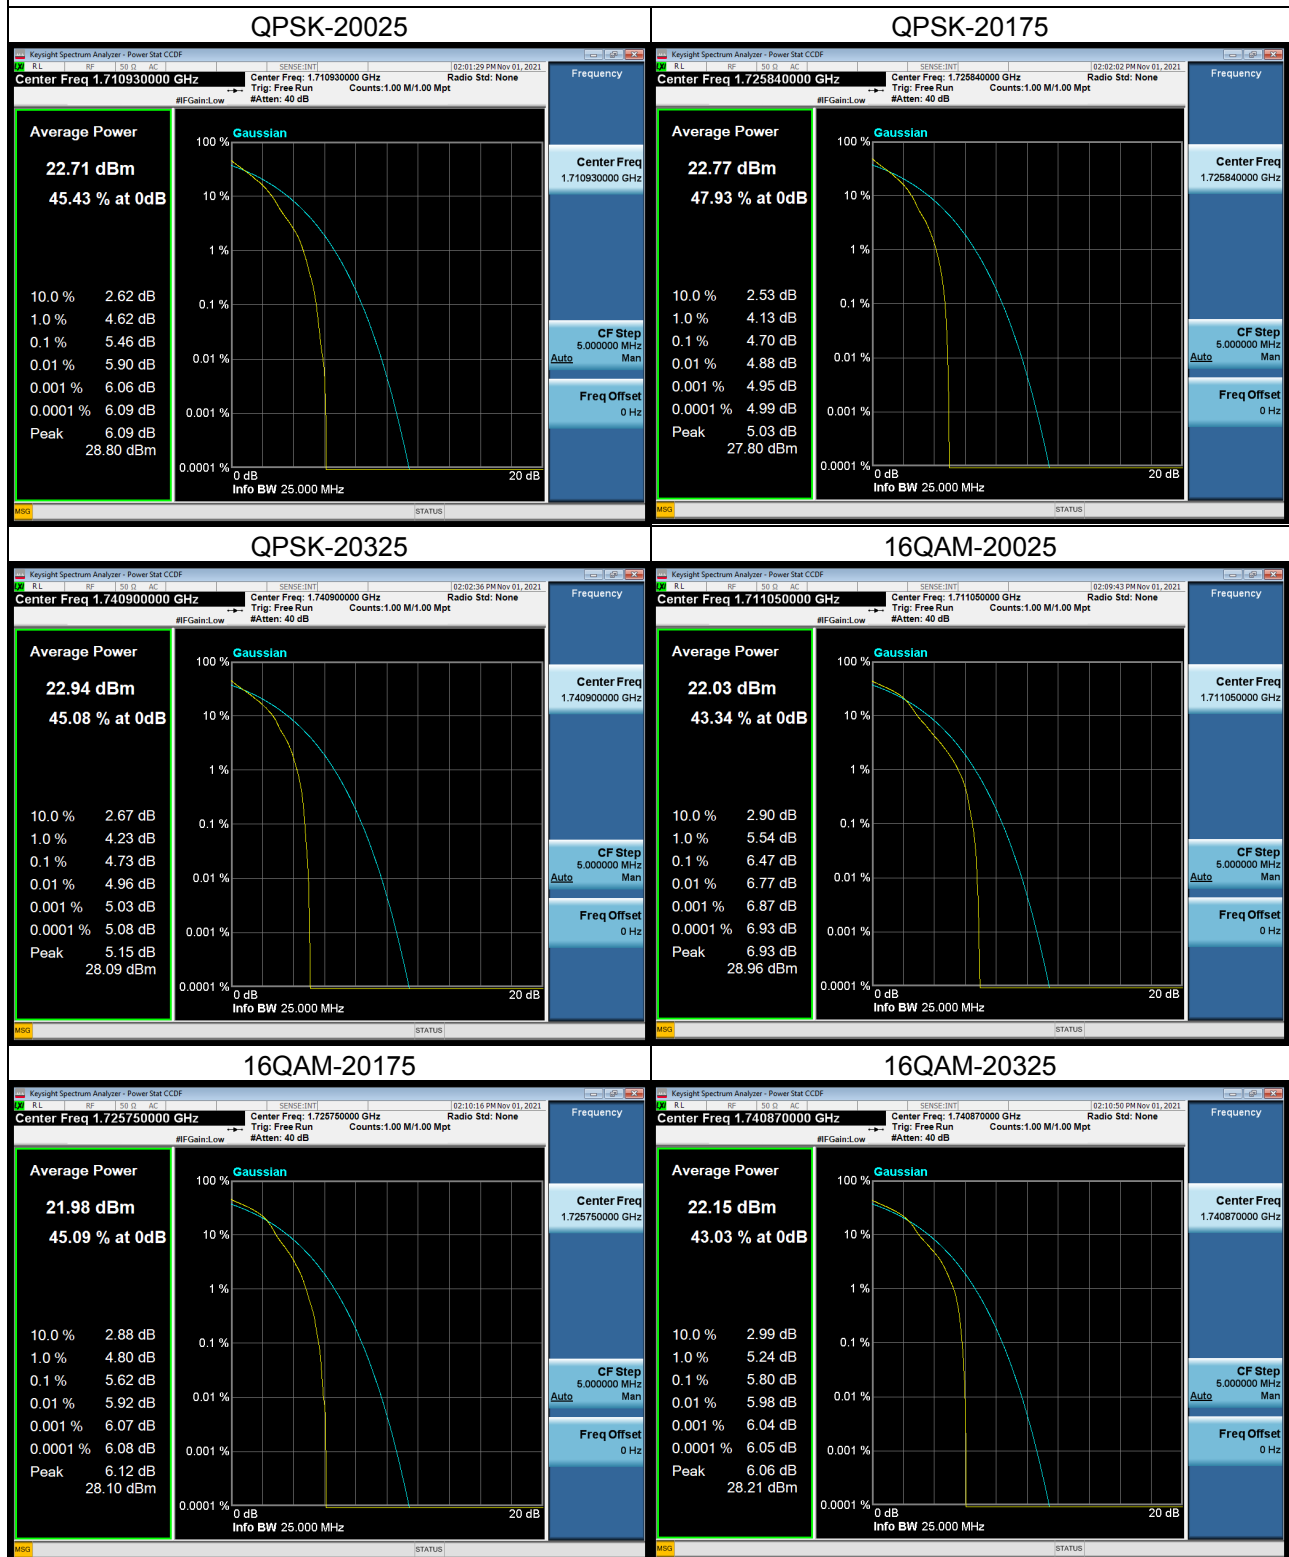

LTE Band 4_15M Spectrum Plot