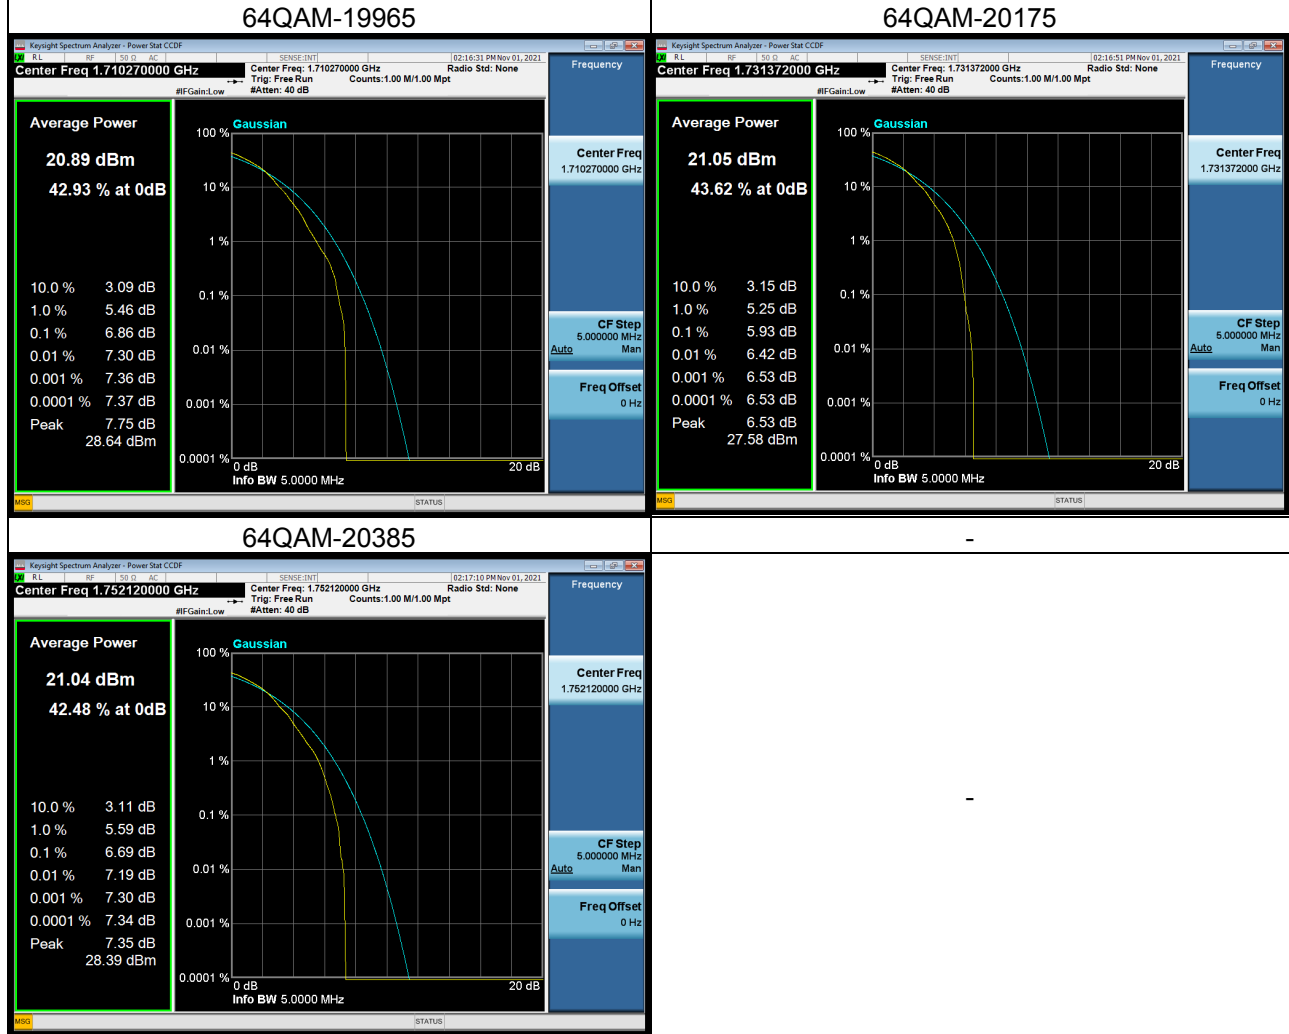

LTE Band 4_3M Spectrum Plot