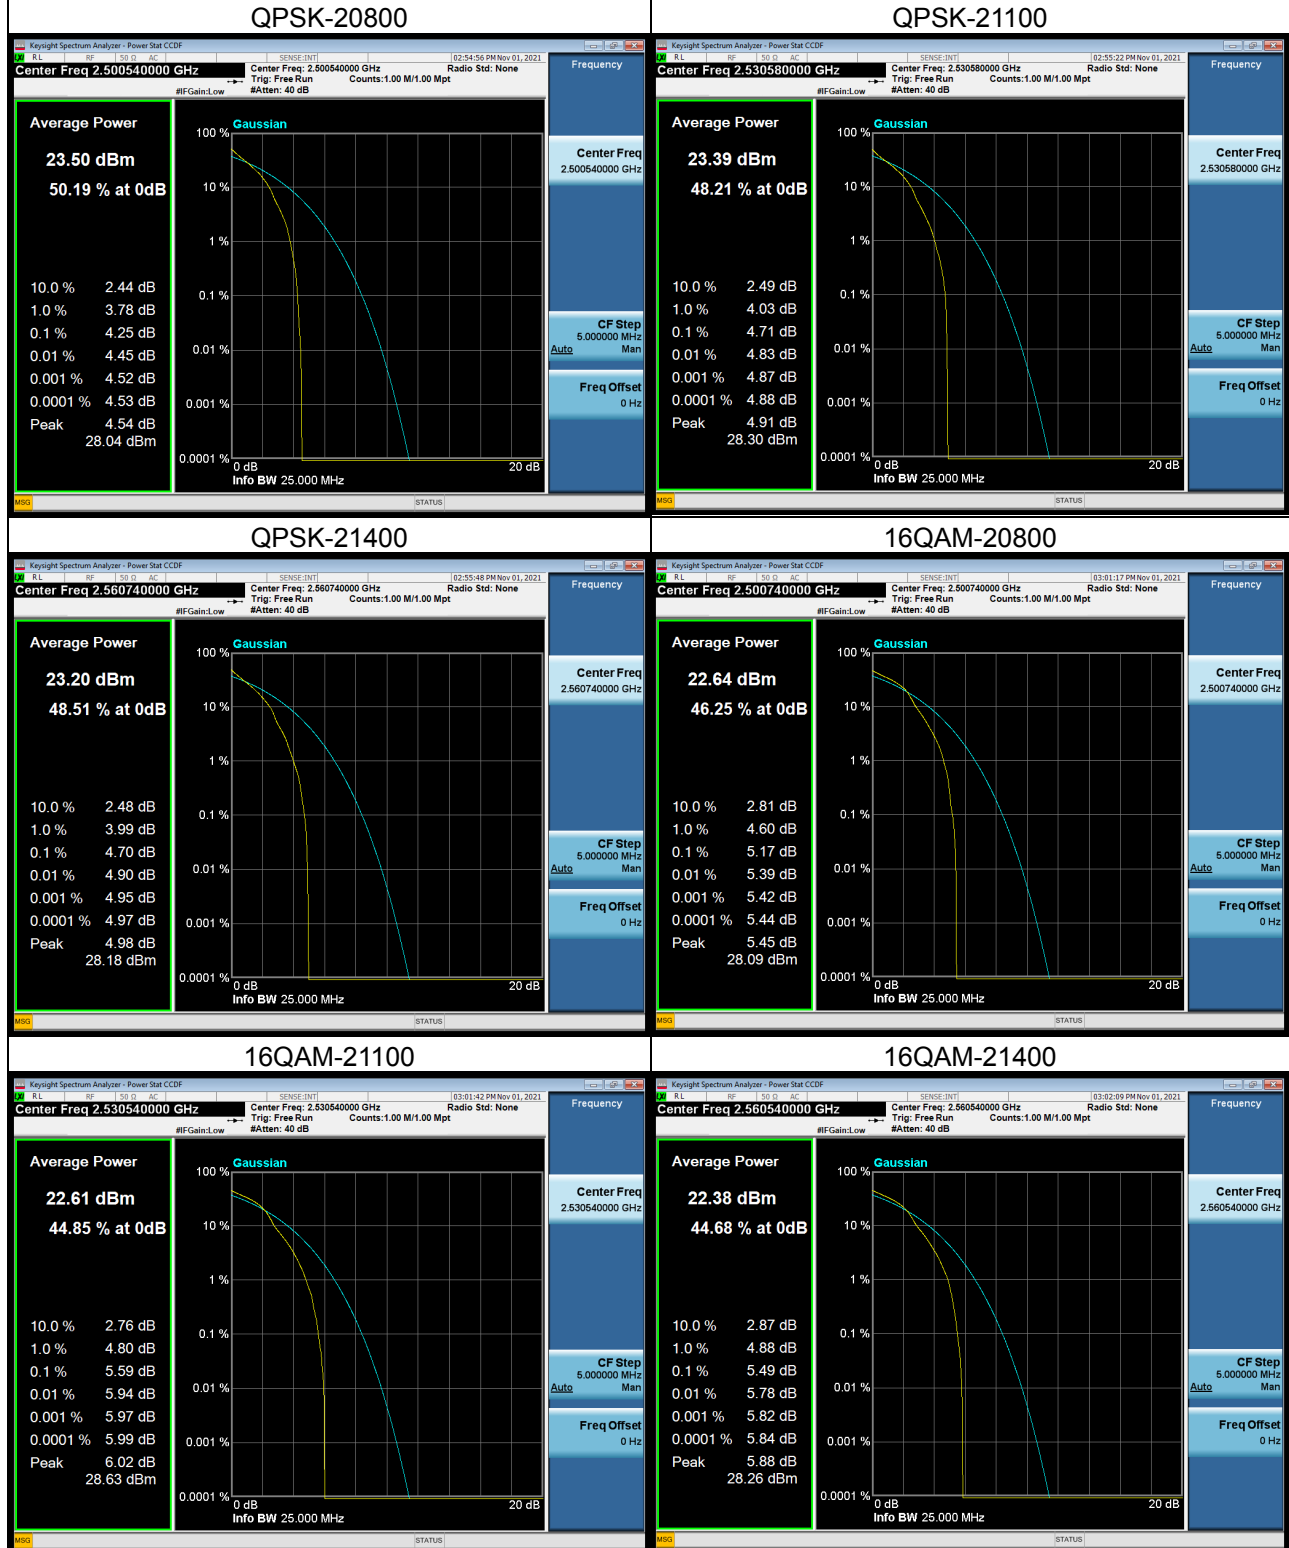

LTE Band 7_10M Spectrum Plot