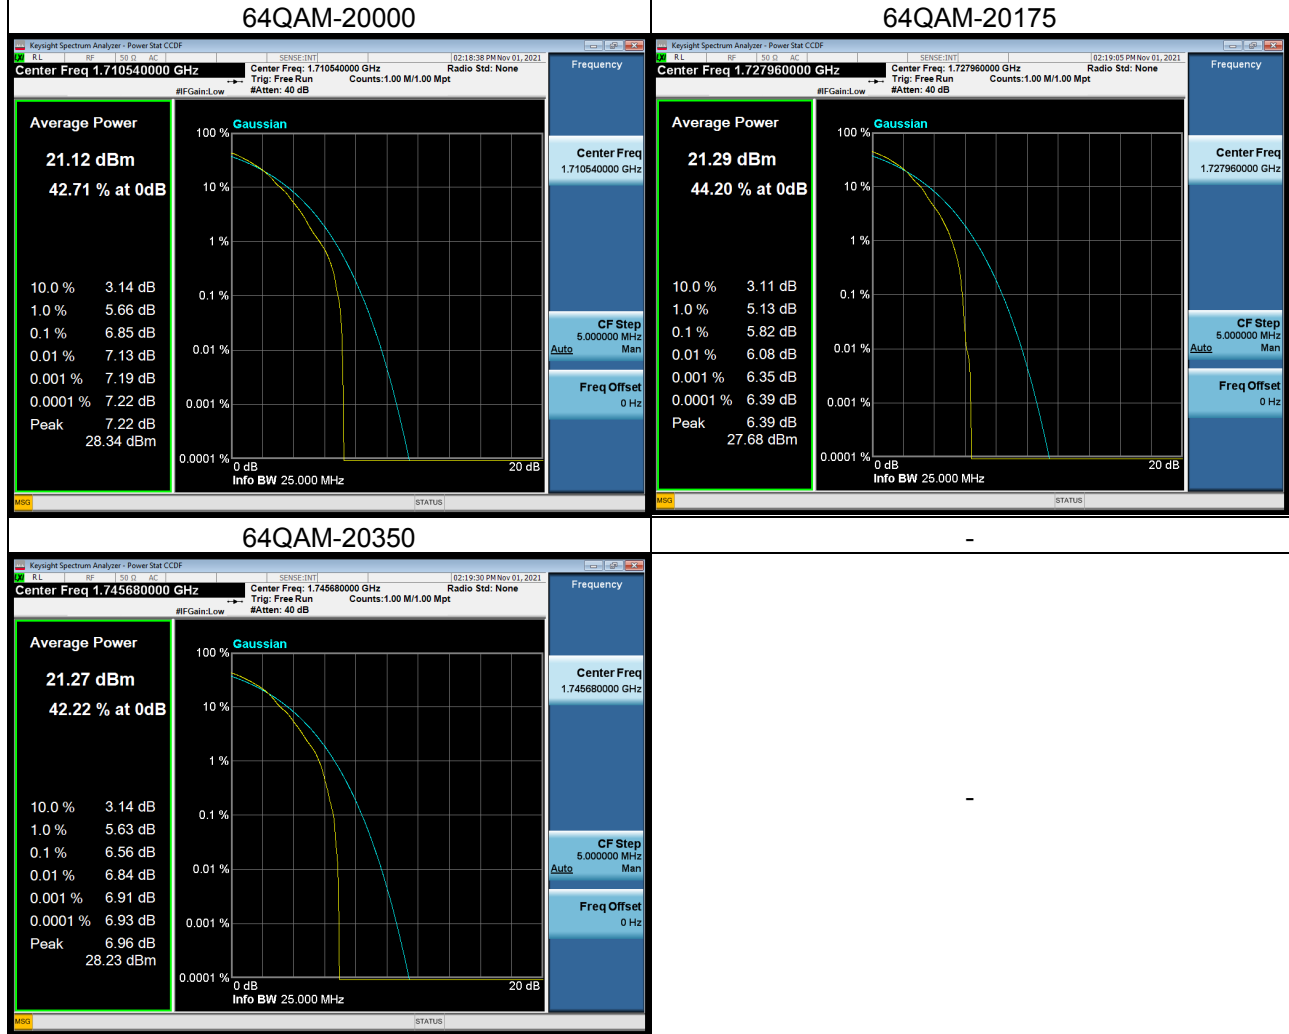

LTE Band 4_10M Spectrum Plot