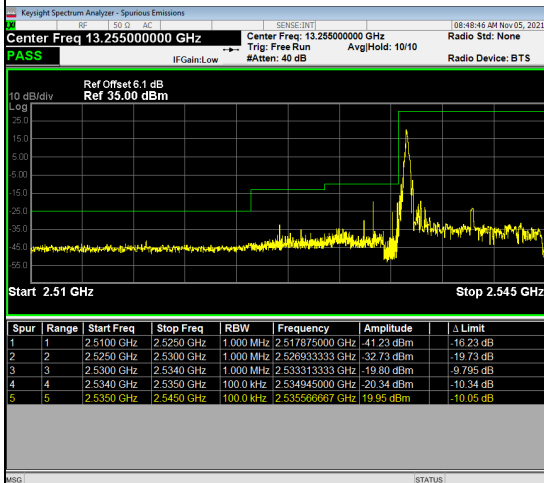

LTE Band 41_10M Spectrum Plot

1RB#0	1RB#49
Channel 40090	Channel 41190