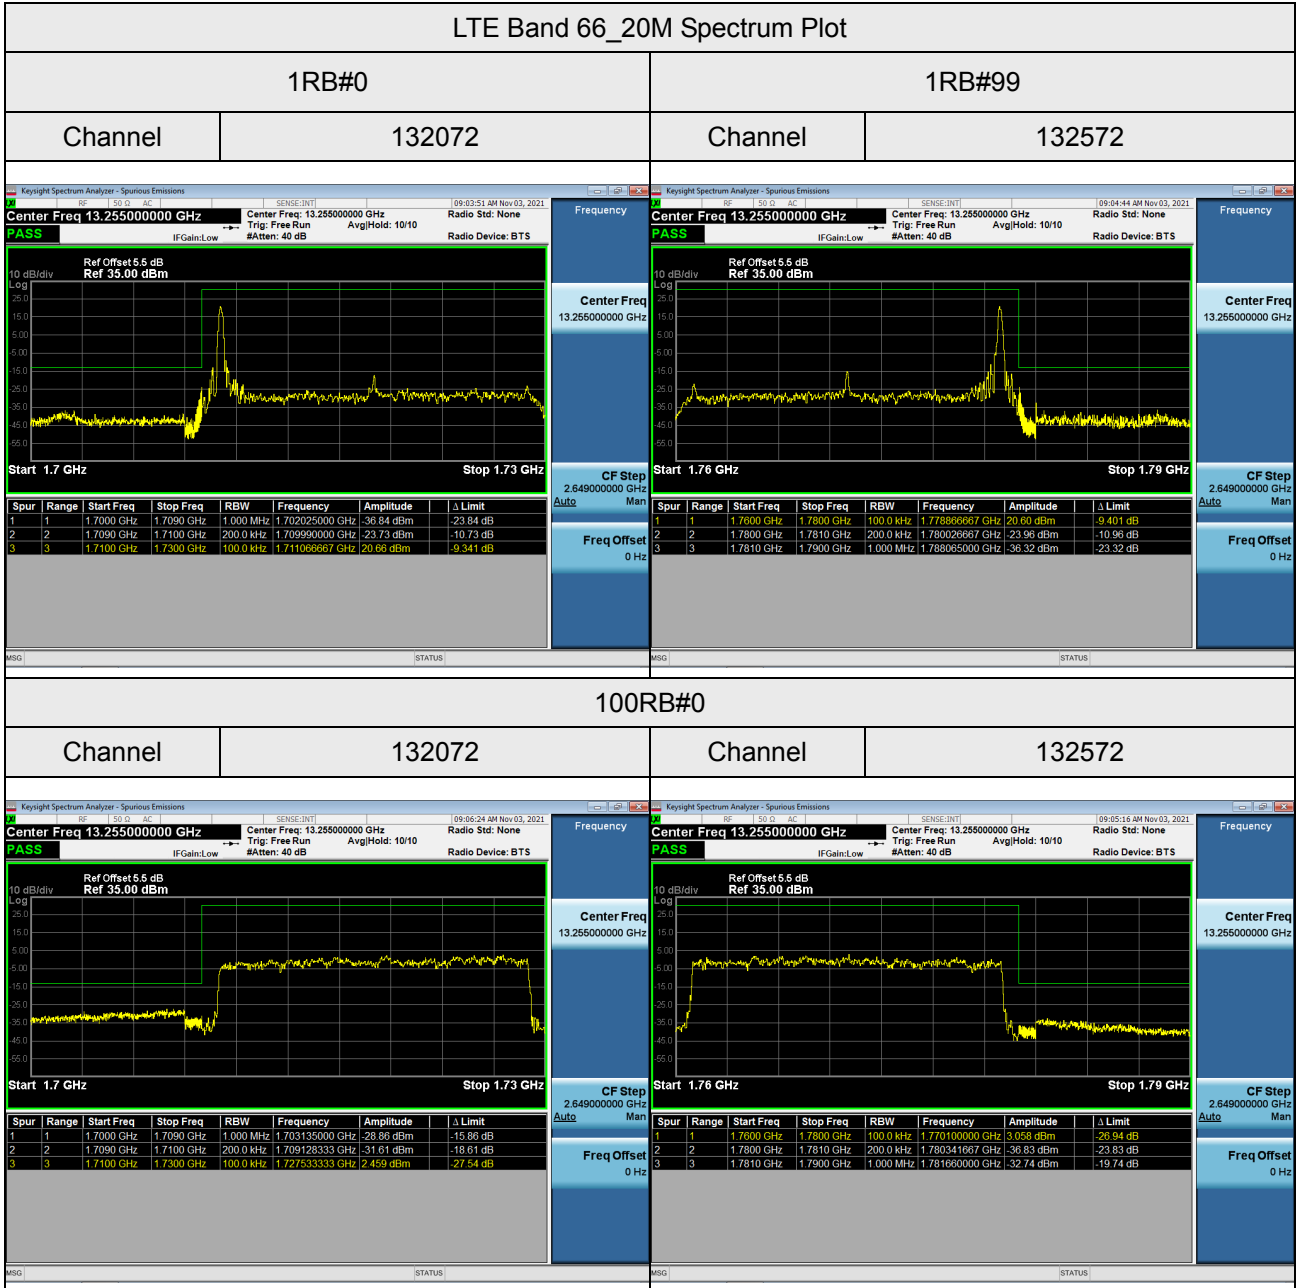

## 15RB#0

Channel	131987	Channel	132657
---------	--------	---------	--------

**APPENDIX H - PEAK TO AVERAGE RATIO**

## LTE Band 4\_1.4M Spectrum Plot