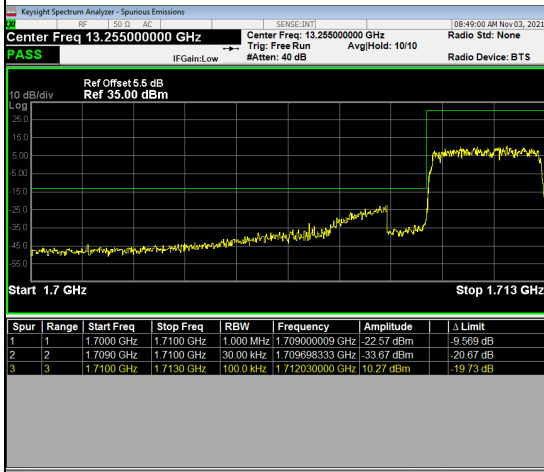

15RB#0

Channel	131987	Channel	132657