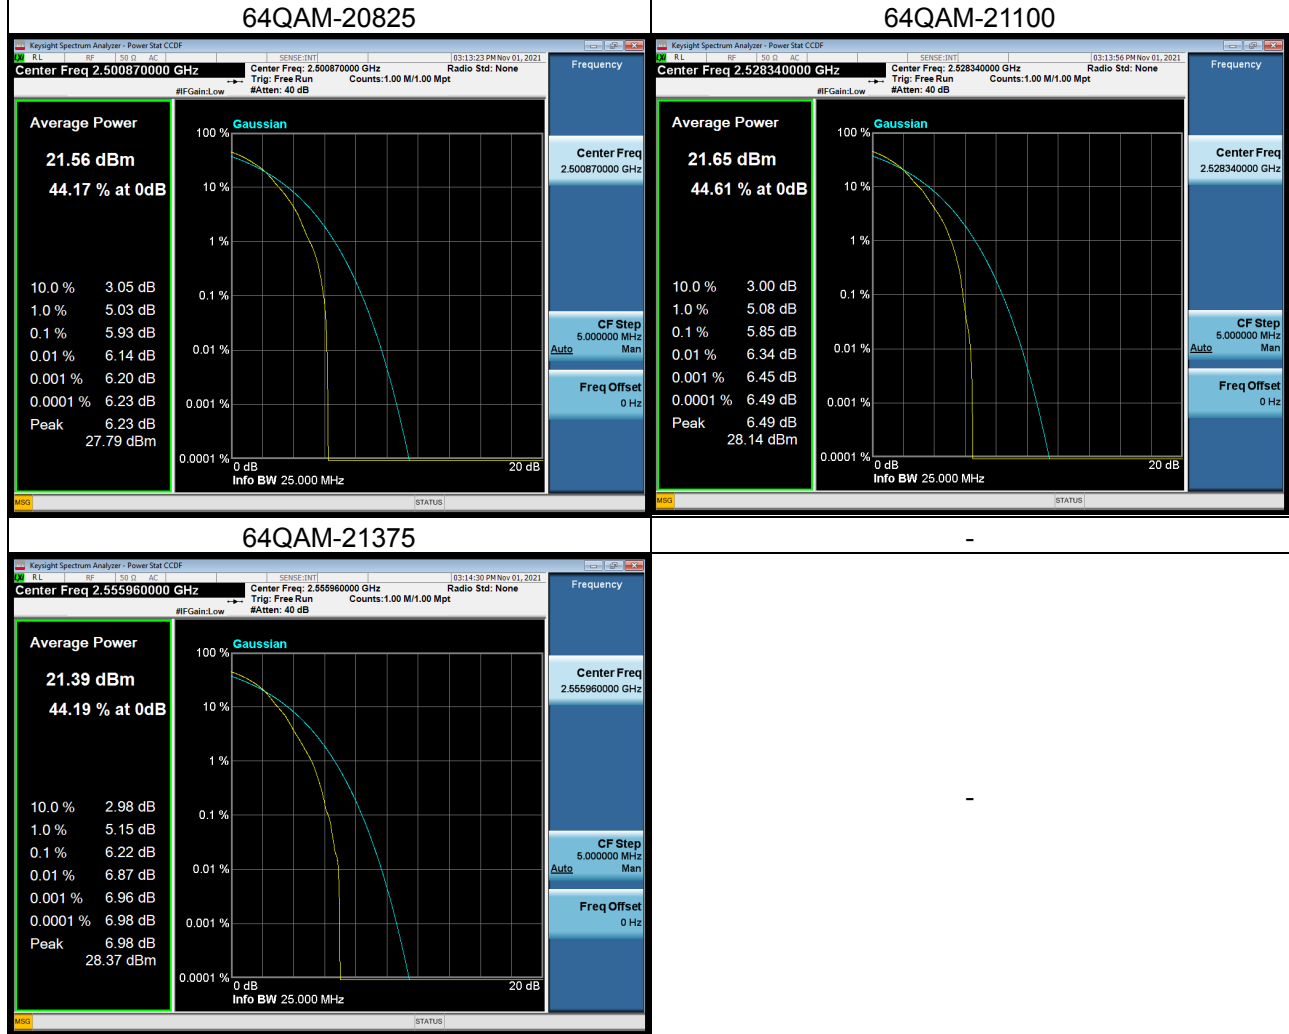

LTE Band 7_15M Spectrum Plot