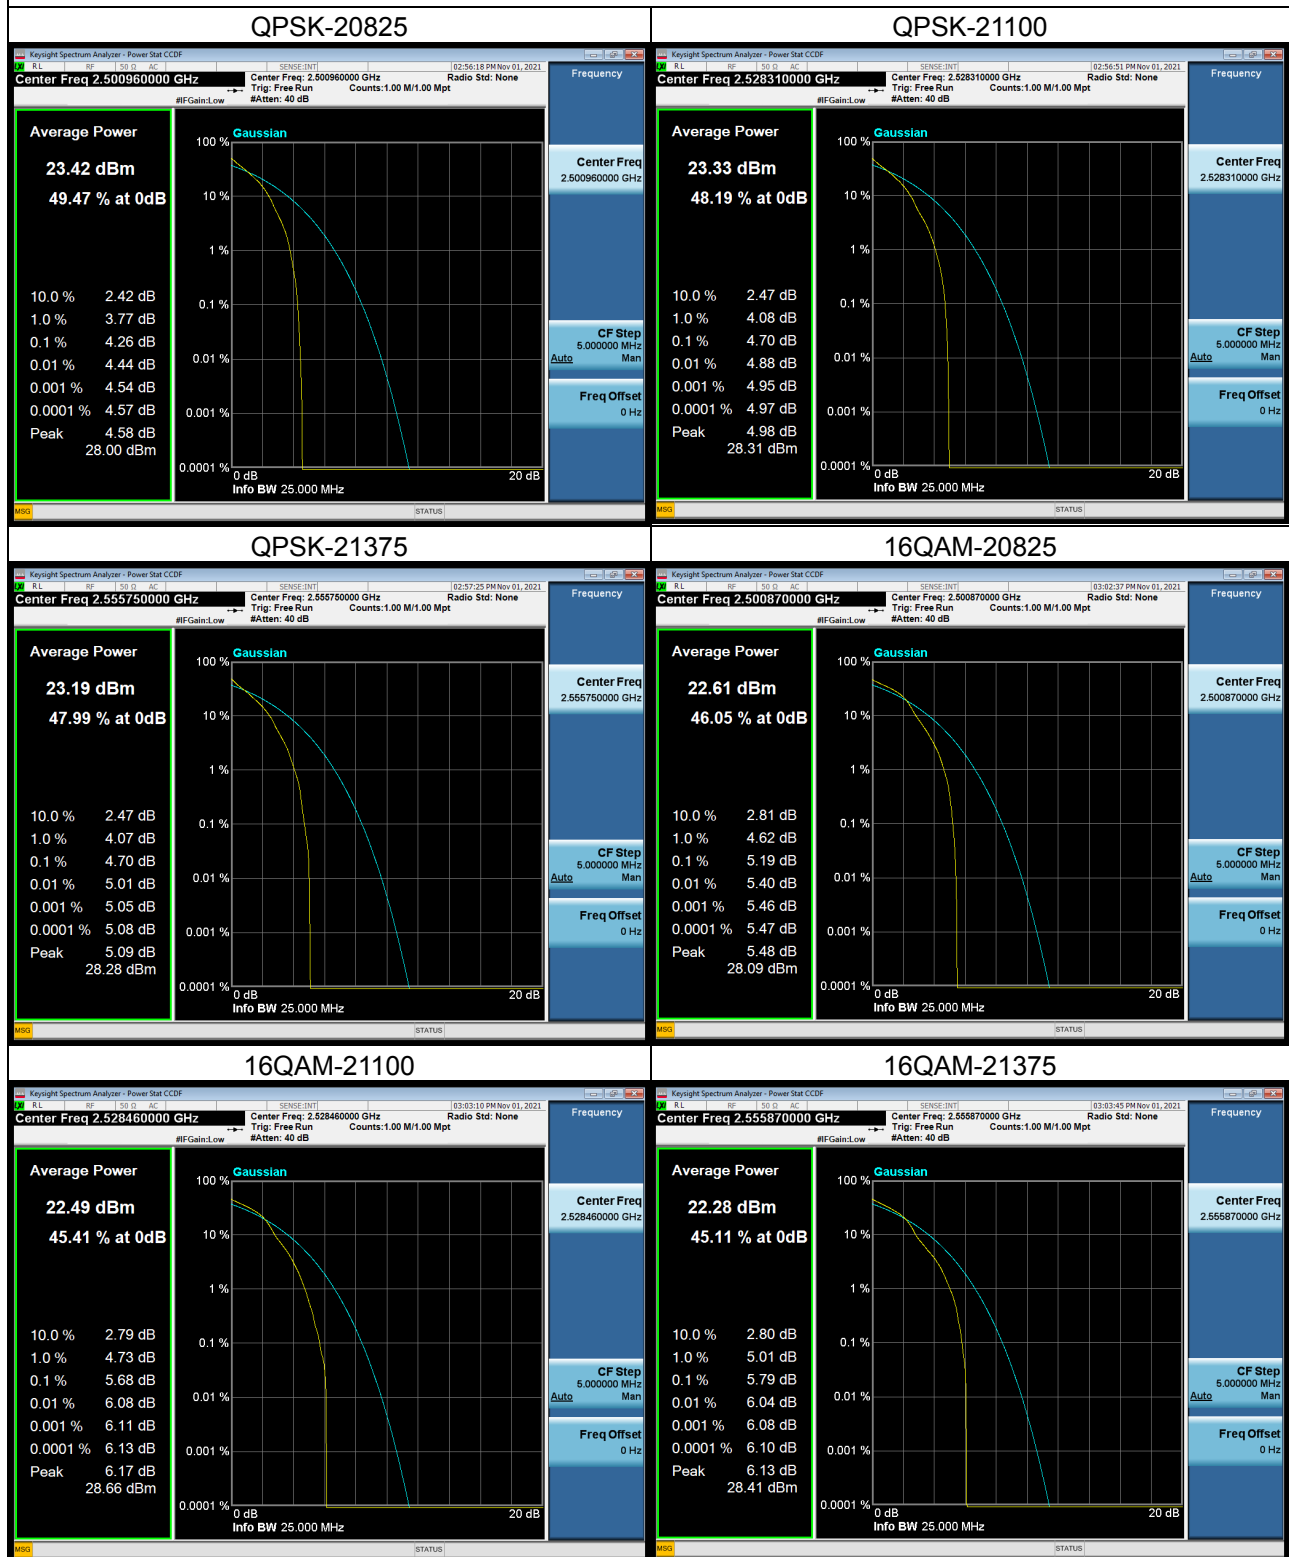

LTE Band 7_15M Spectrum Plot