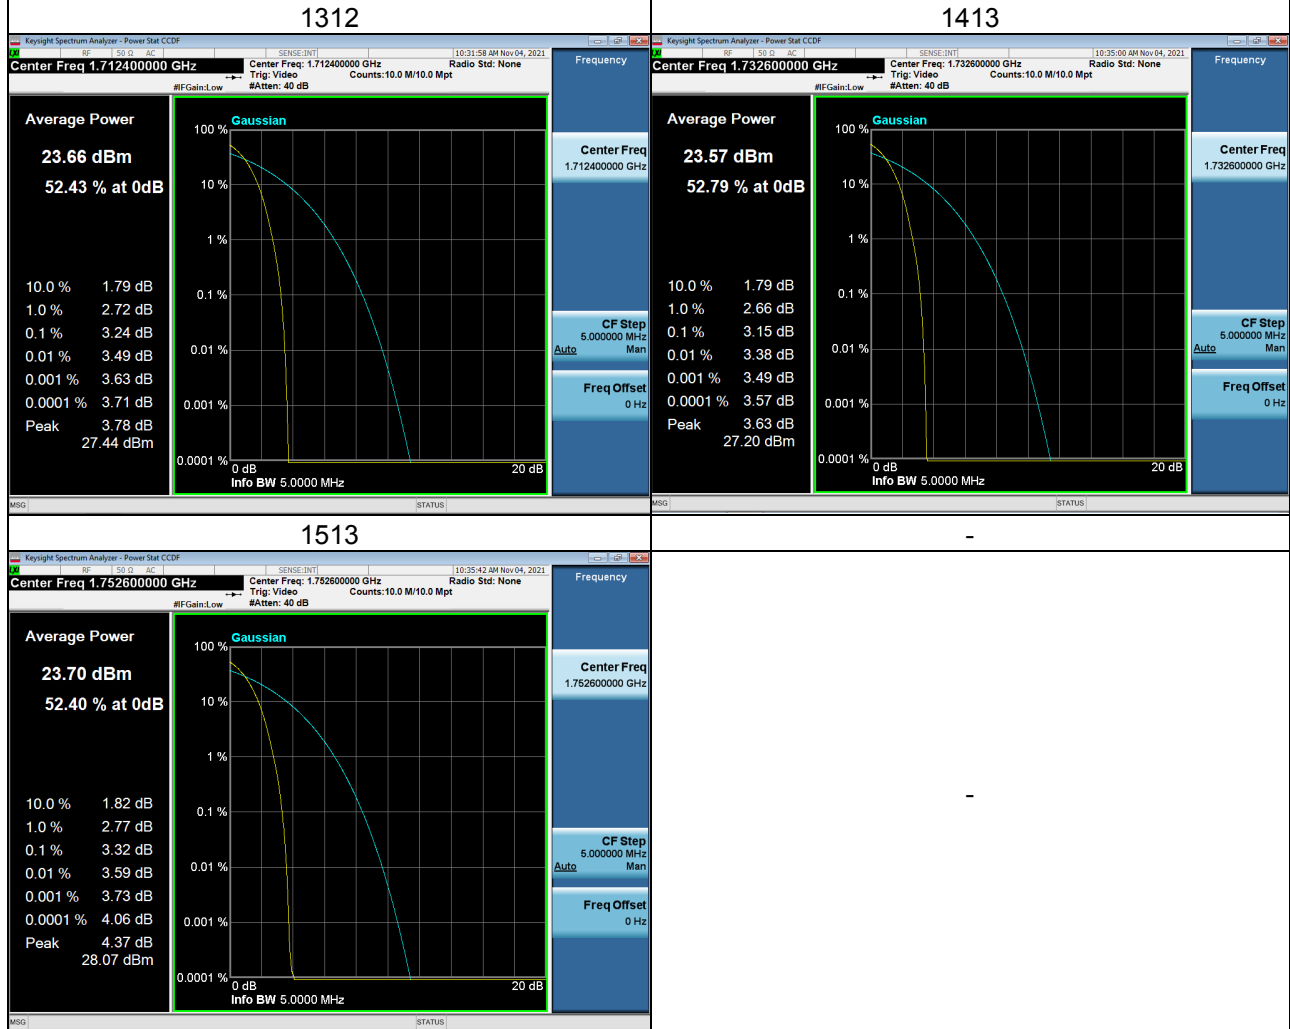

## 15RB#0

Channel	131987	Channel	132657
---------	--------	---------	--------

**APPENDIX H - PEAK TO AVERAGE RATIO**

## LTE Band 4\_1.4M Spectrum Plot