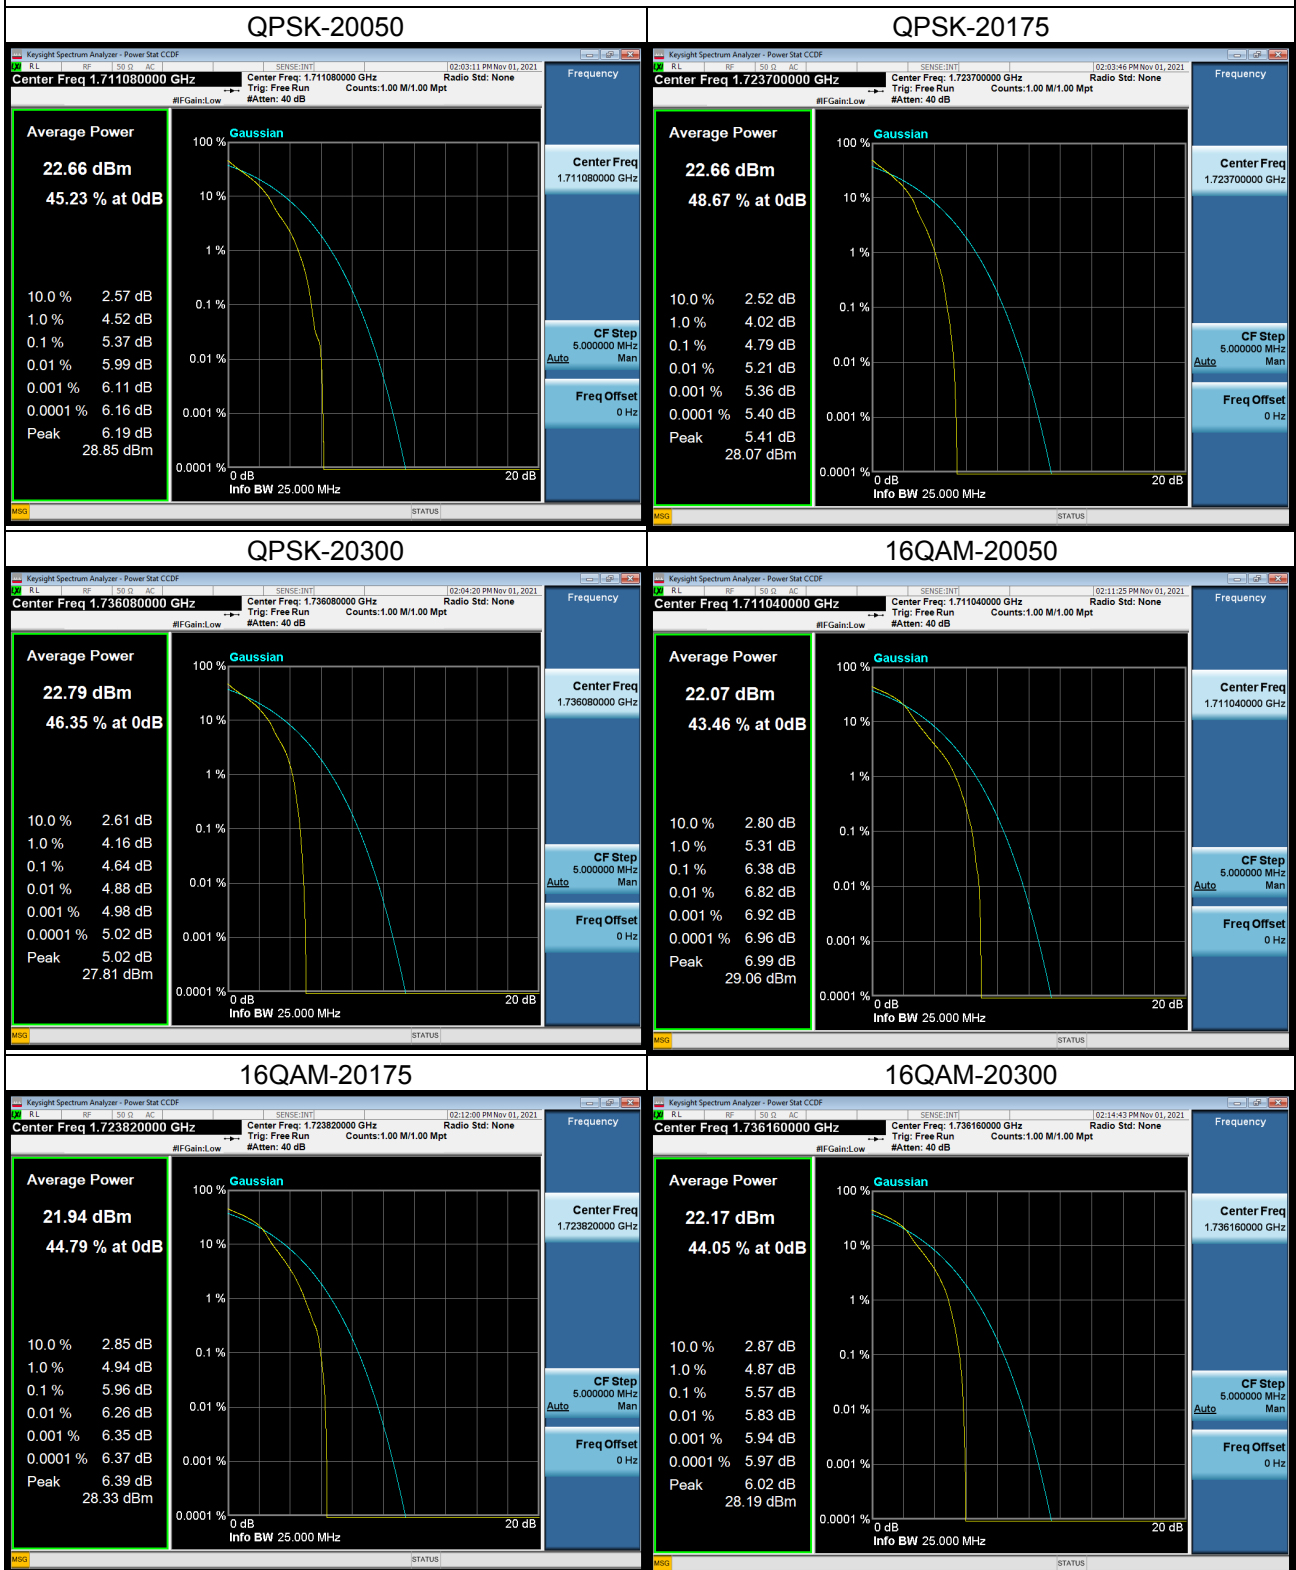

LTE Band 4_20M Spectrum Plot