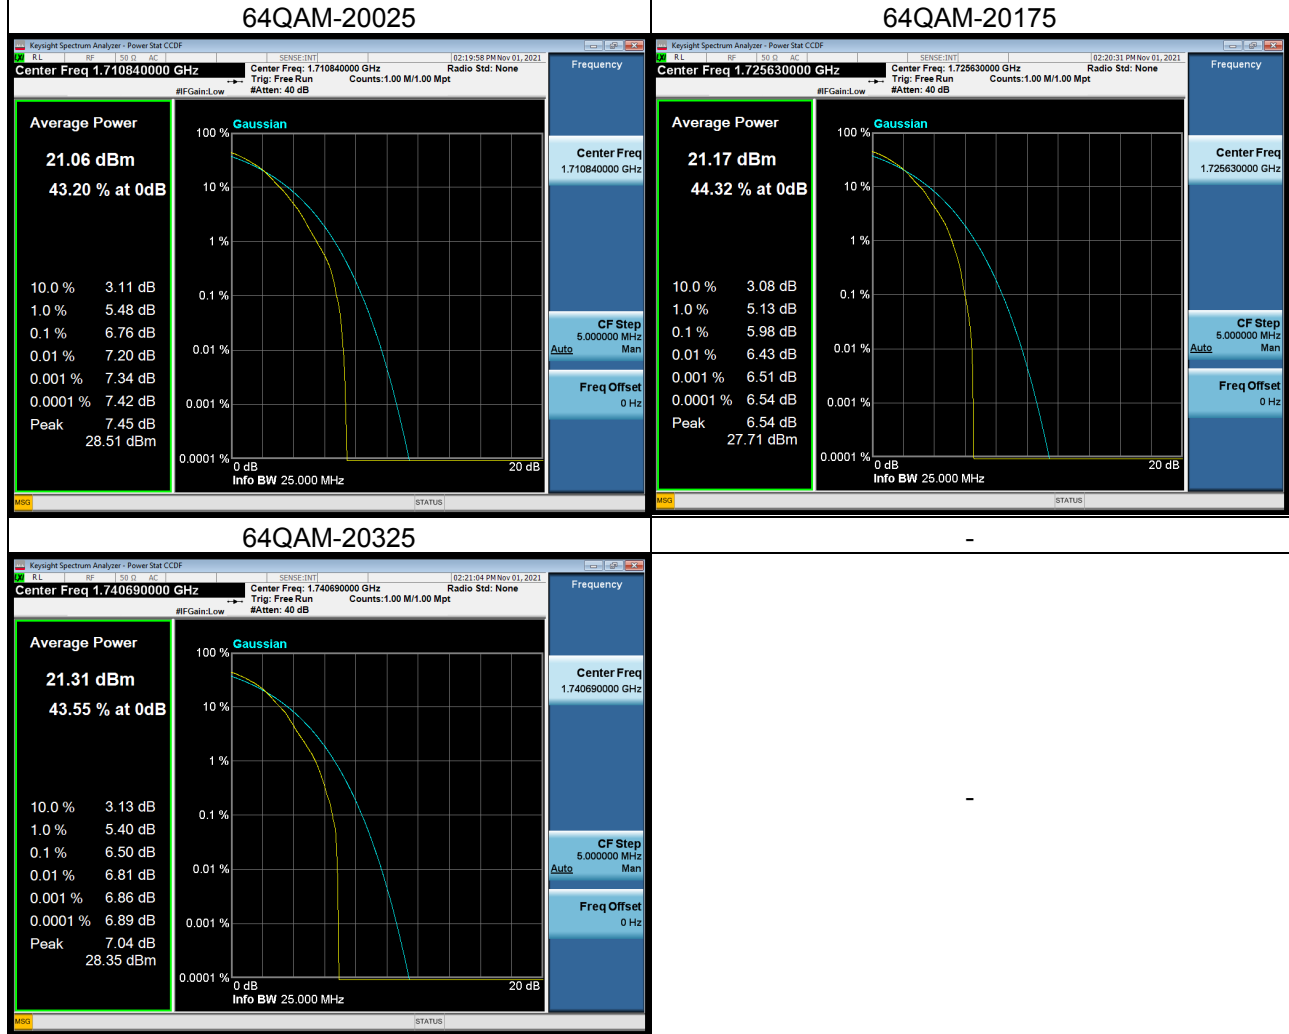

LTE Band 4_15M Spectrum Plot