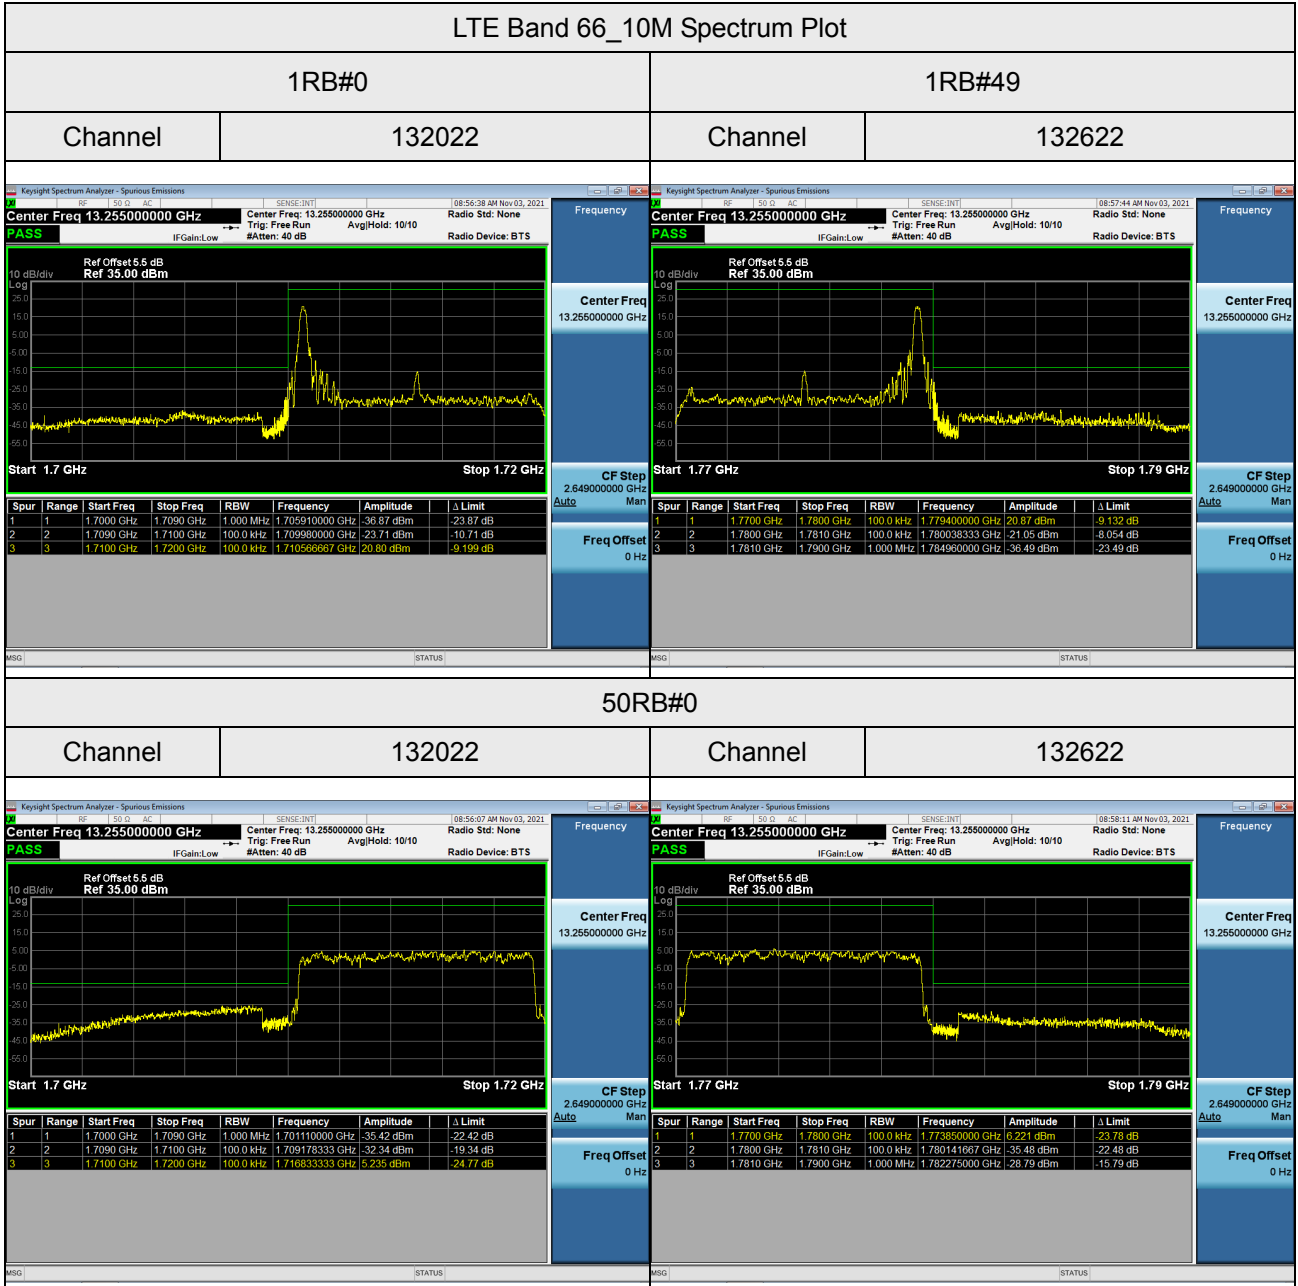

## LTE Band 66\_3M Spectrum Plot

1RB#0		1RB#14	
Channel	131987	Channel	132657

## 15RB#0

Channel	131987	Channel	132657
---------	--------	---------	--------

**APPENDIX H - PEAK TO AVERAGE RATIO**