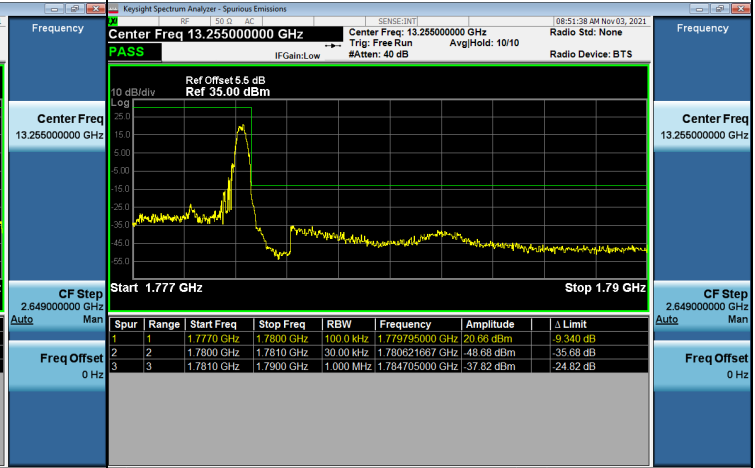

## LTE Band 66\_3M Spectrum Plot

1RB#0		1RB#14	
Channel	131987	Channel	132657