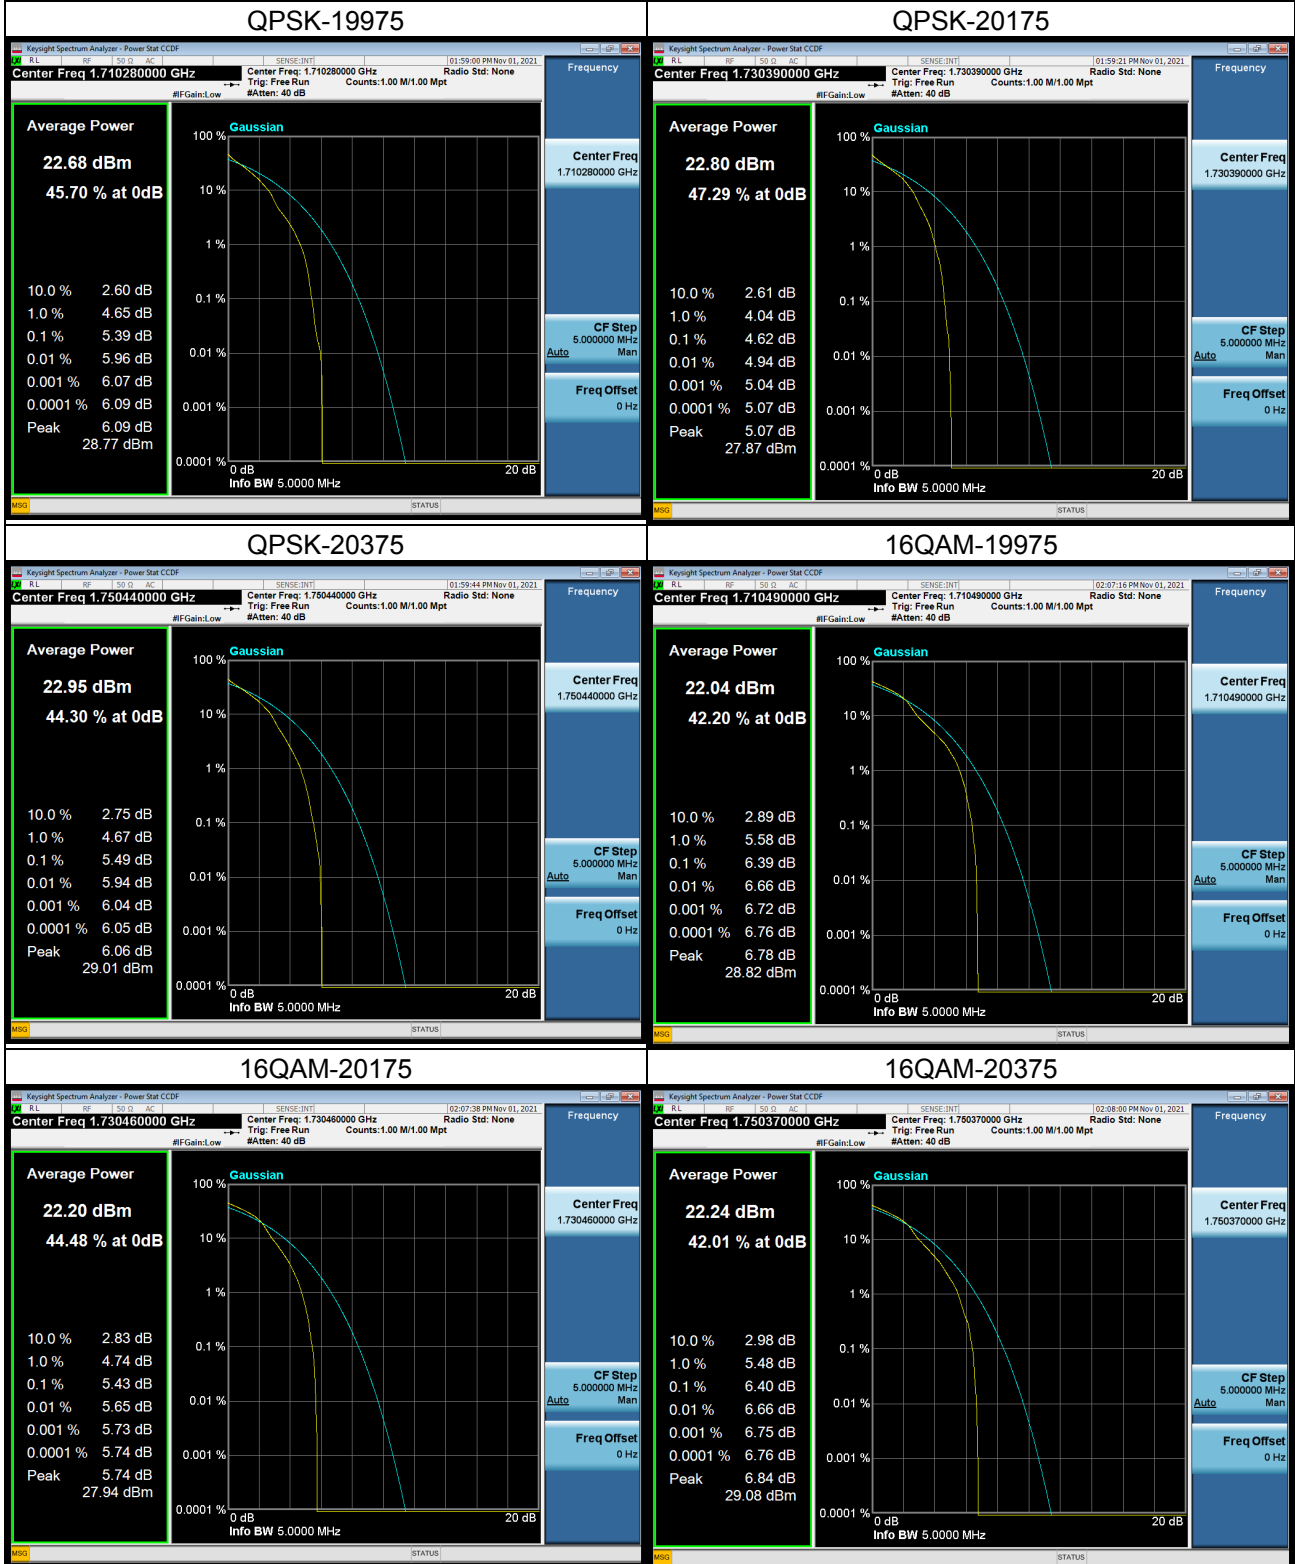

## LTE Band 4\_1.4M Spectrum Plot

## LTE Band 4\_3M Spectrum Plot

## LTE Band 4\_5M Spectrum Plot