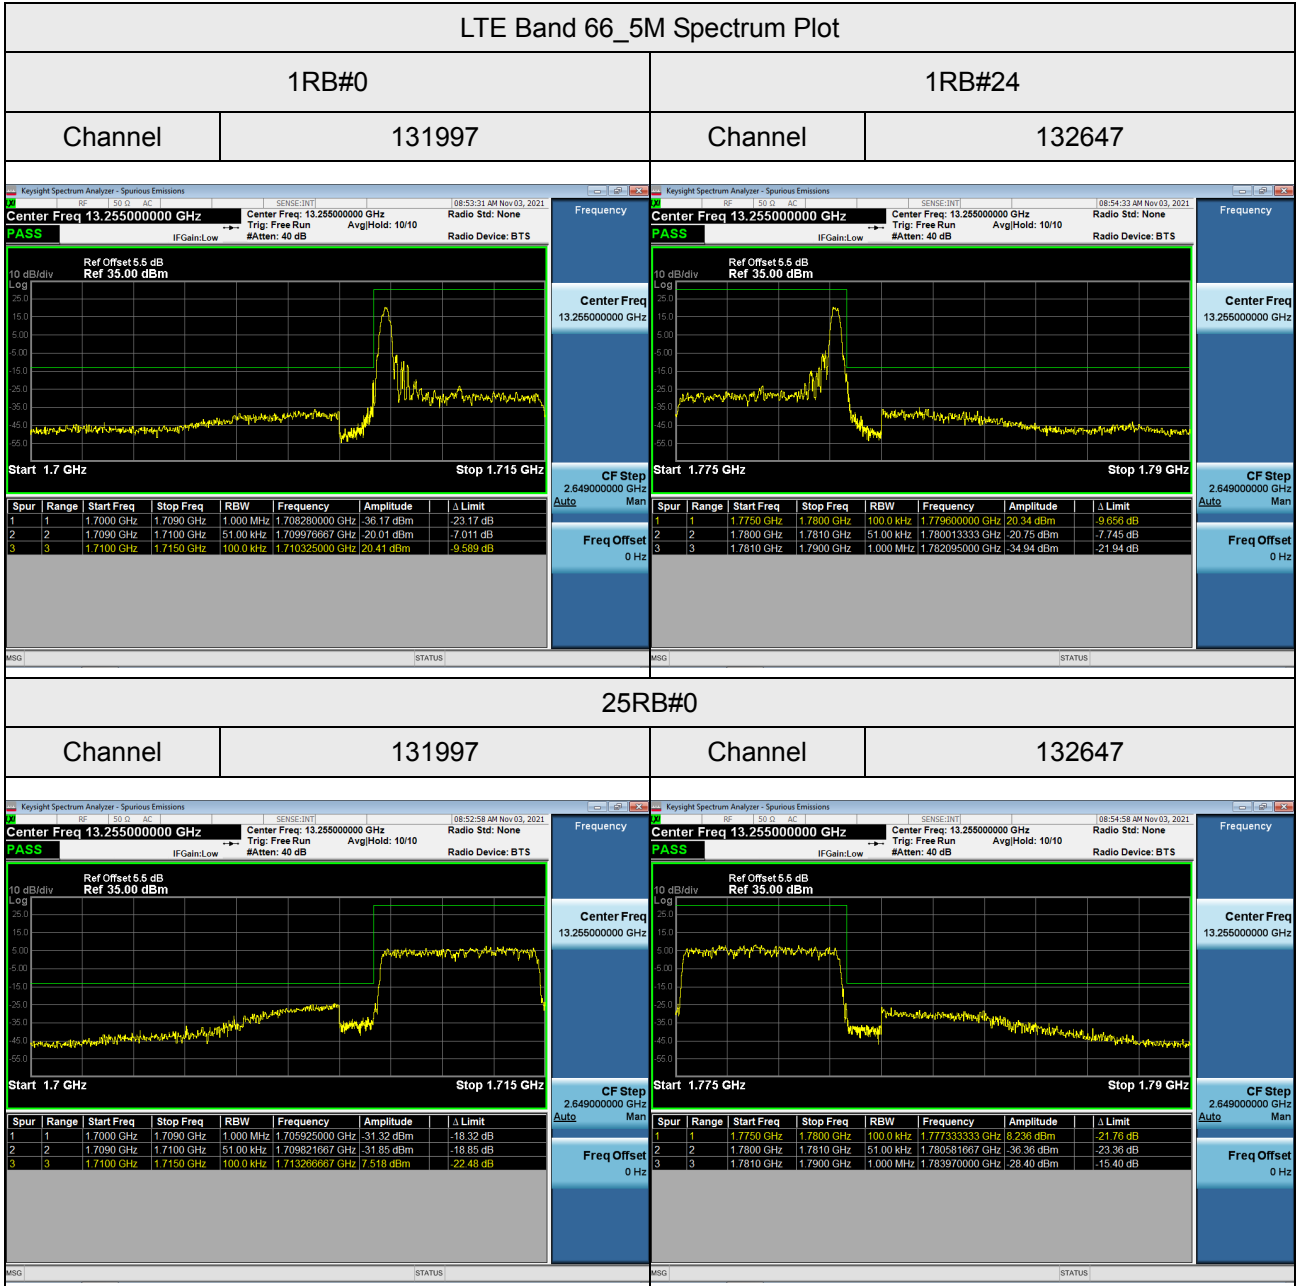

## LTE Band 66\_3M Spectrum Plot

1RB#0		1RB#14	
Channel	131987	Channel	132657

## 15RB#0

Channel	131987	Channel	132657
---------	--------	---------	--------

**APPENDIX H - PEAK TO AVERAGE RATIO**

## LTE Band 4\_1.4M Spectrum Plot