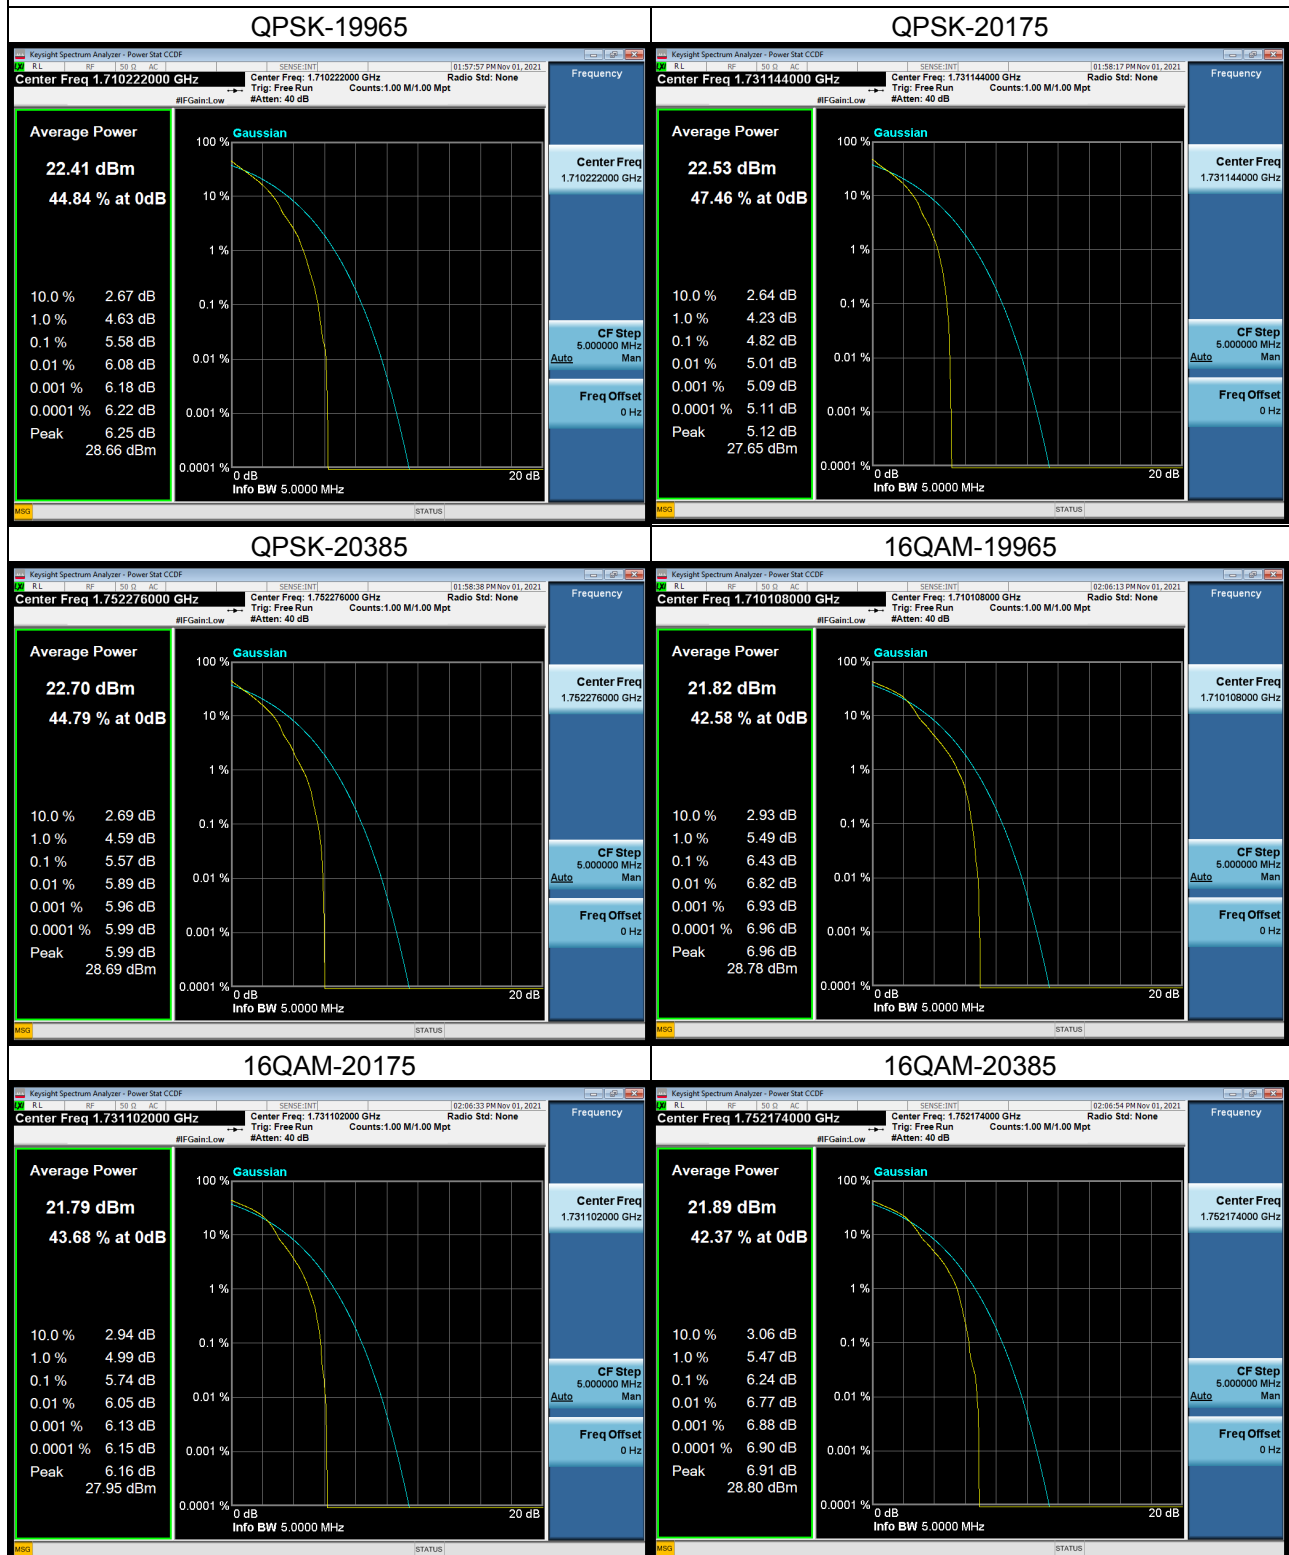

LTE Band 4_3M Spectrum Plot