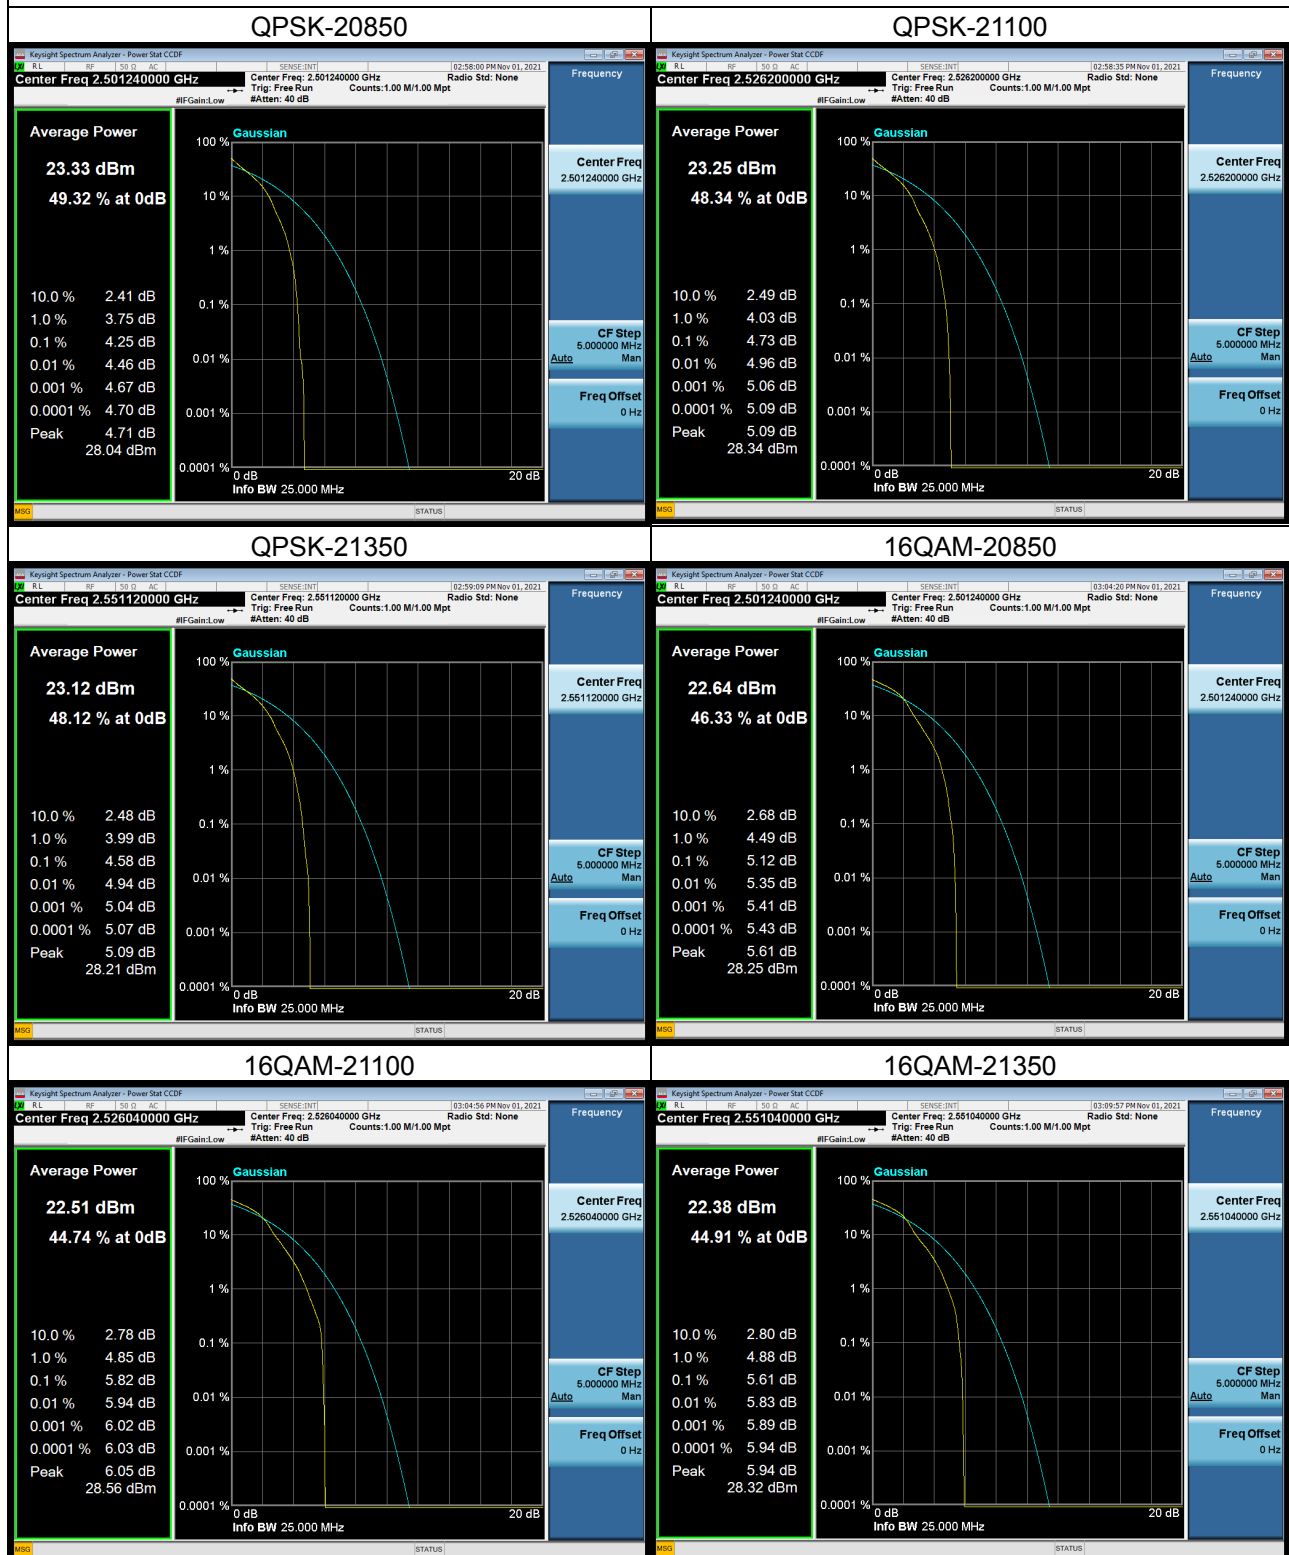

LTE Band 7_20M Spectrum Plot