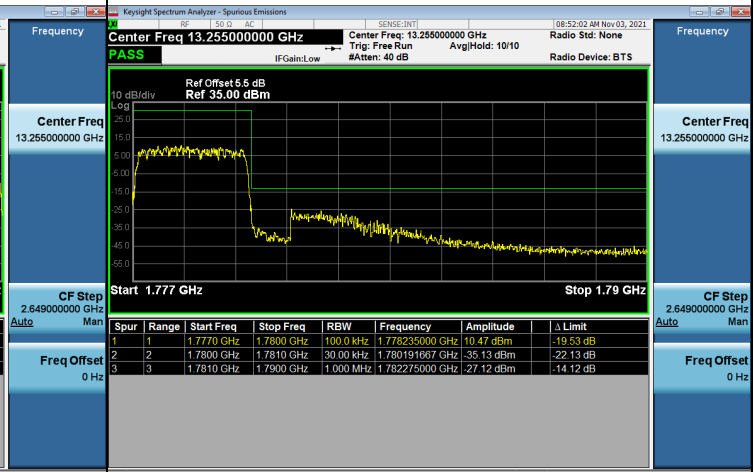

15RB#0

Channel	131987	Channel	132657