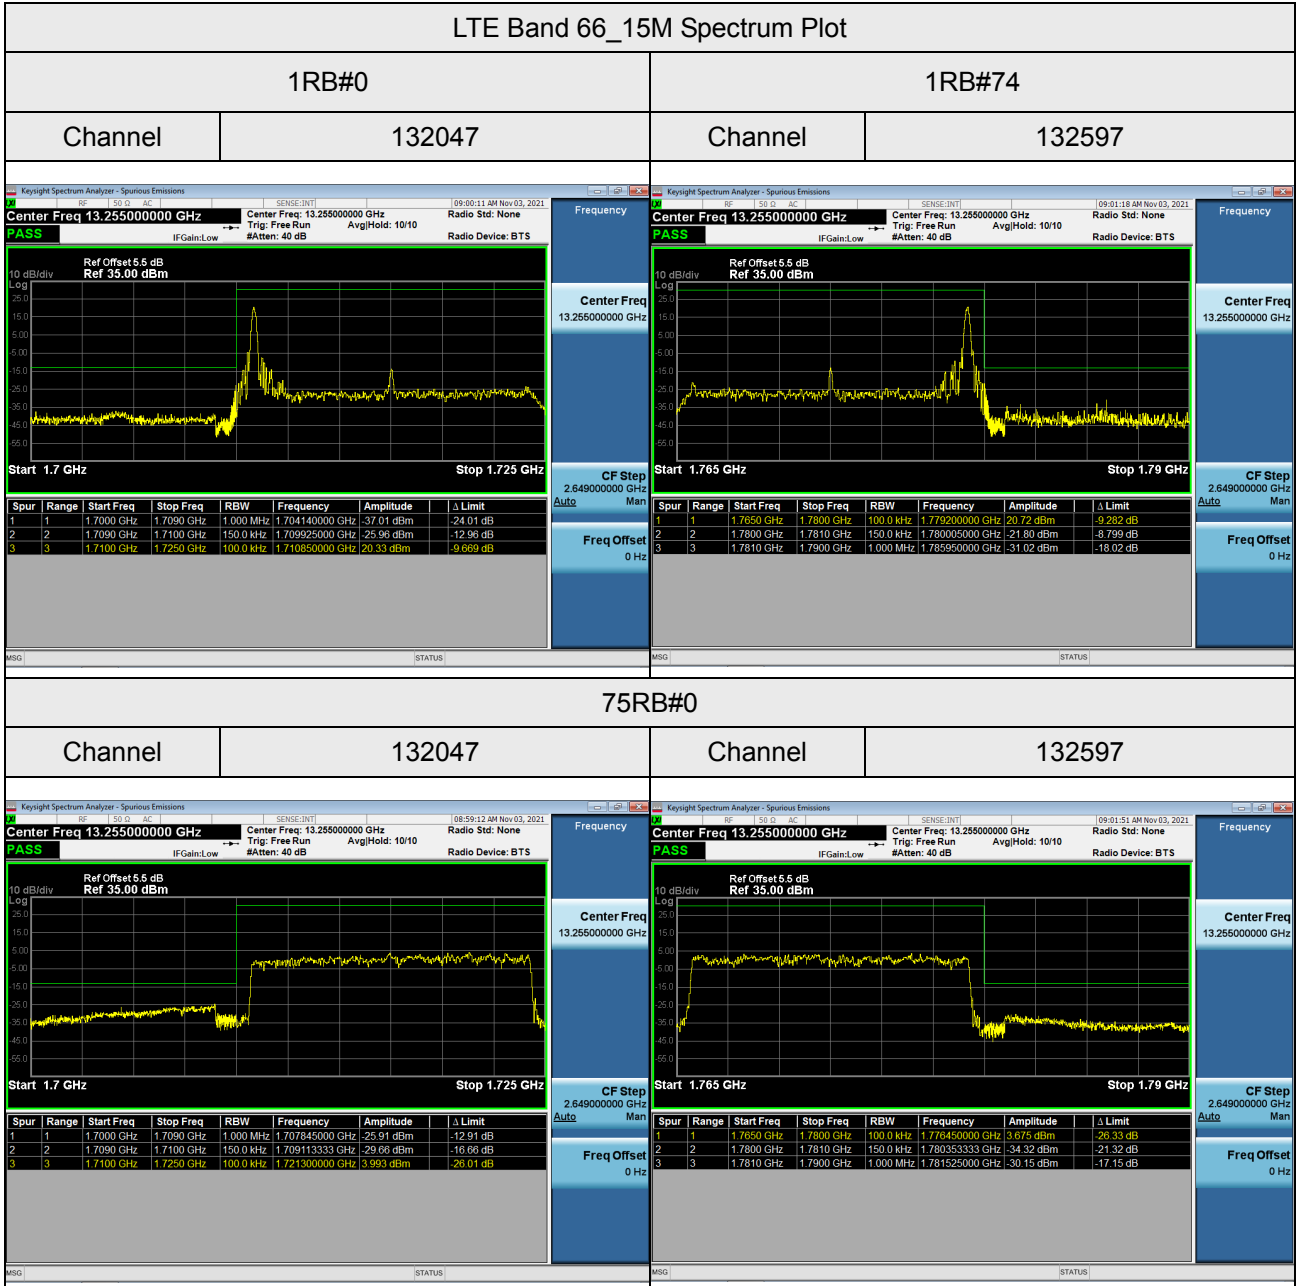

## 15RB#0

Channel	131987	Channel	132657
---------	--------	---------	--------

**APPENDIX H - PEAK TO AVERAGE RATIO**

## LTE Band 4\_1.4M Spectrum Plot