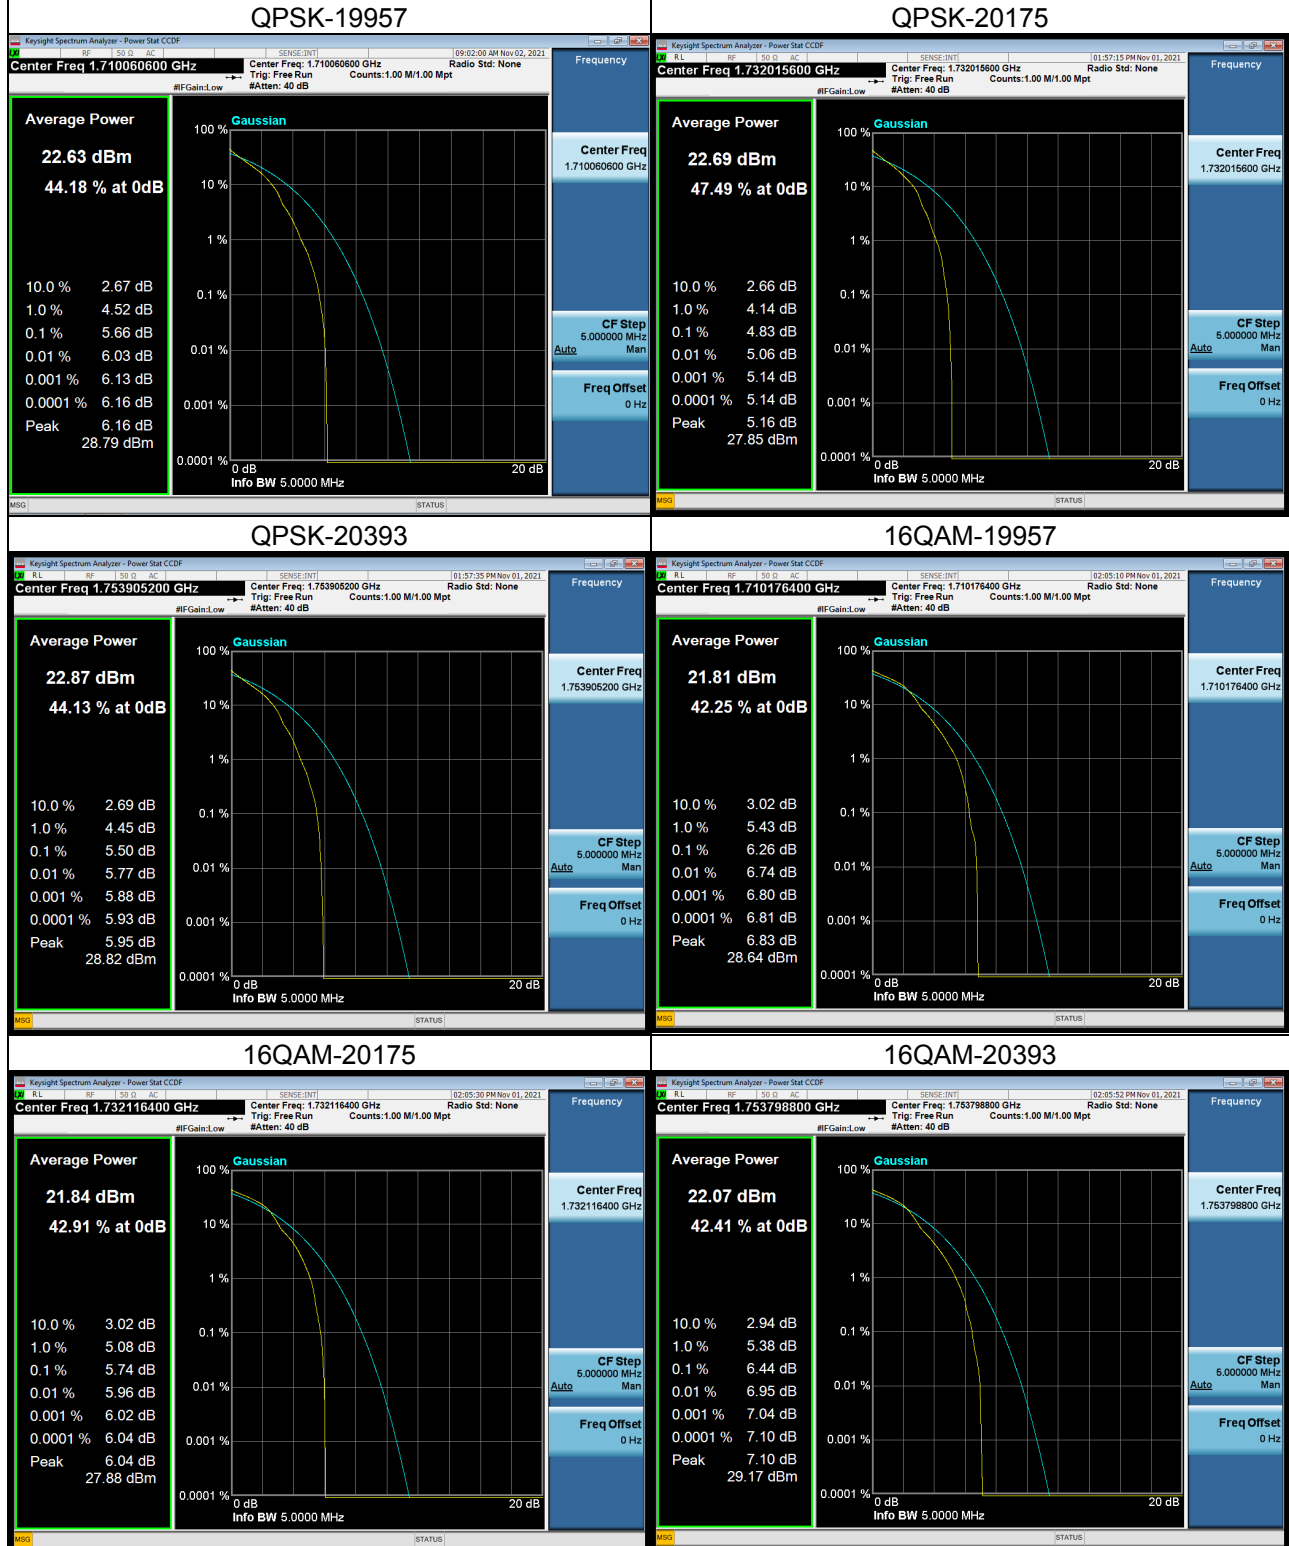

## 15RB#0

Channel	131987	Channel	132657
---------	--------	---------	--------

**APPENDIX H - PEAK TO AVERAGE RATIO**

## WCDMA Band IV\_WCDMA Spectrum Plot

## LTE Band 4\_1.4M Spectrum Plot