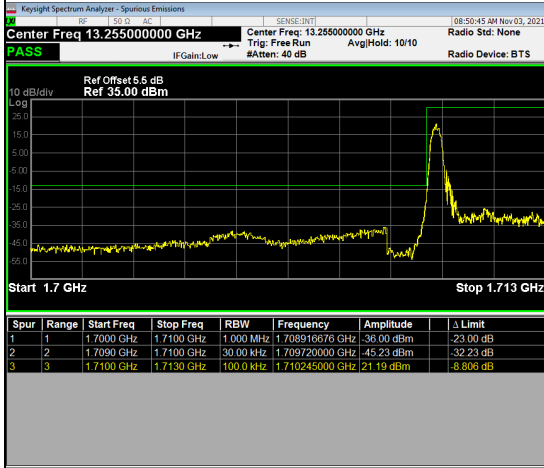

## LTE Band 66\_3M Spectrum Plot

1RB#0		1RB#14	
Channel	131987	Channel	132657