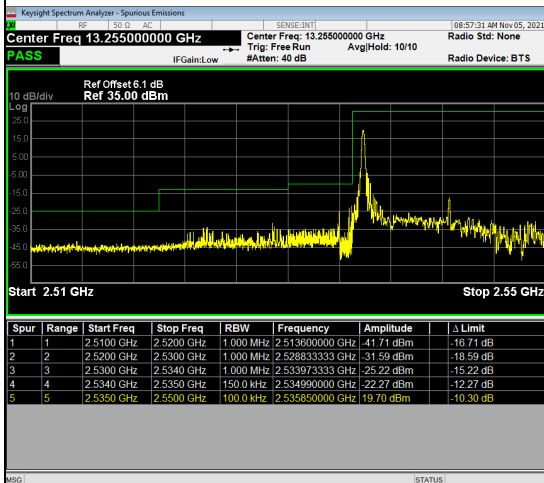

LTE Band 41_15M Spectrum Plot

1RB#0	1RB#74
Channel 40115	Channel 41165