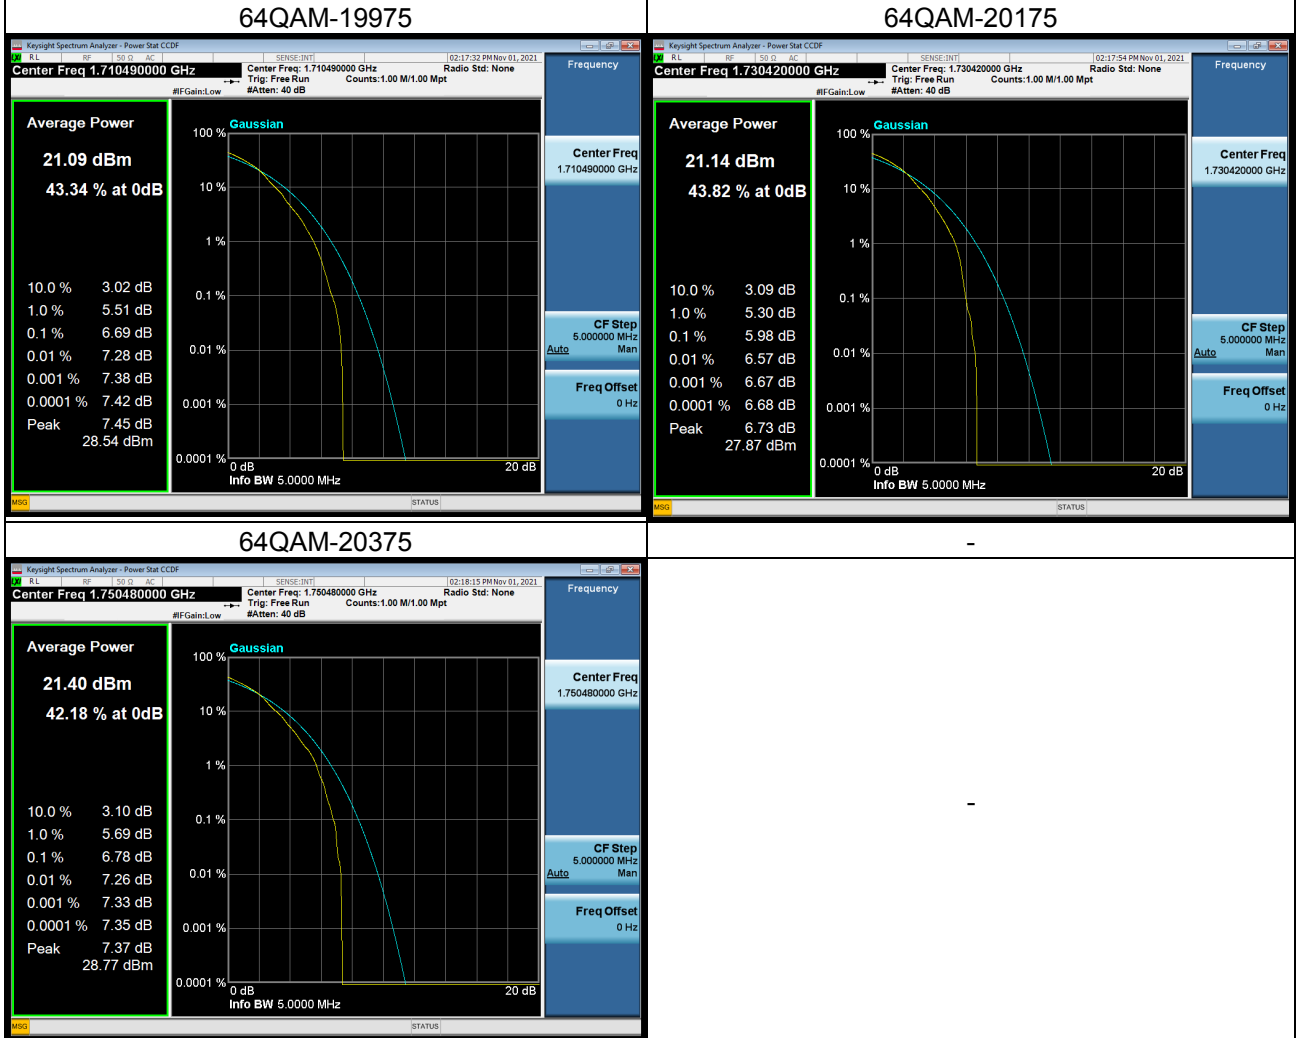

LTE Band 4_5M Spectrum Plot