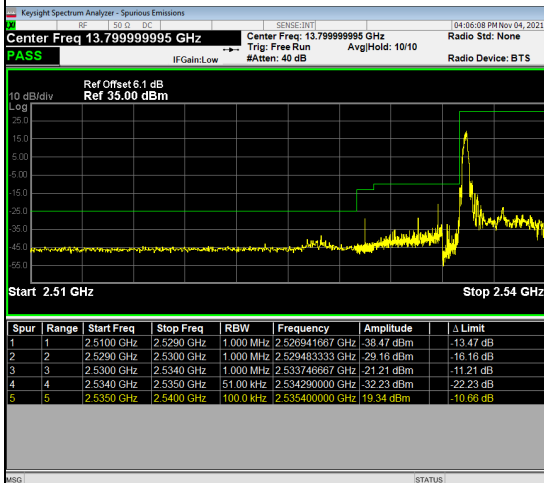

LTE Band 41_5M Spectrum Plot

1RB#0	1RB#24
Channel 40065	Channel 41215