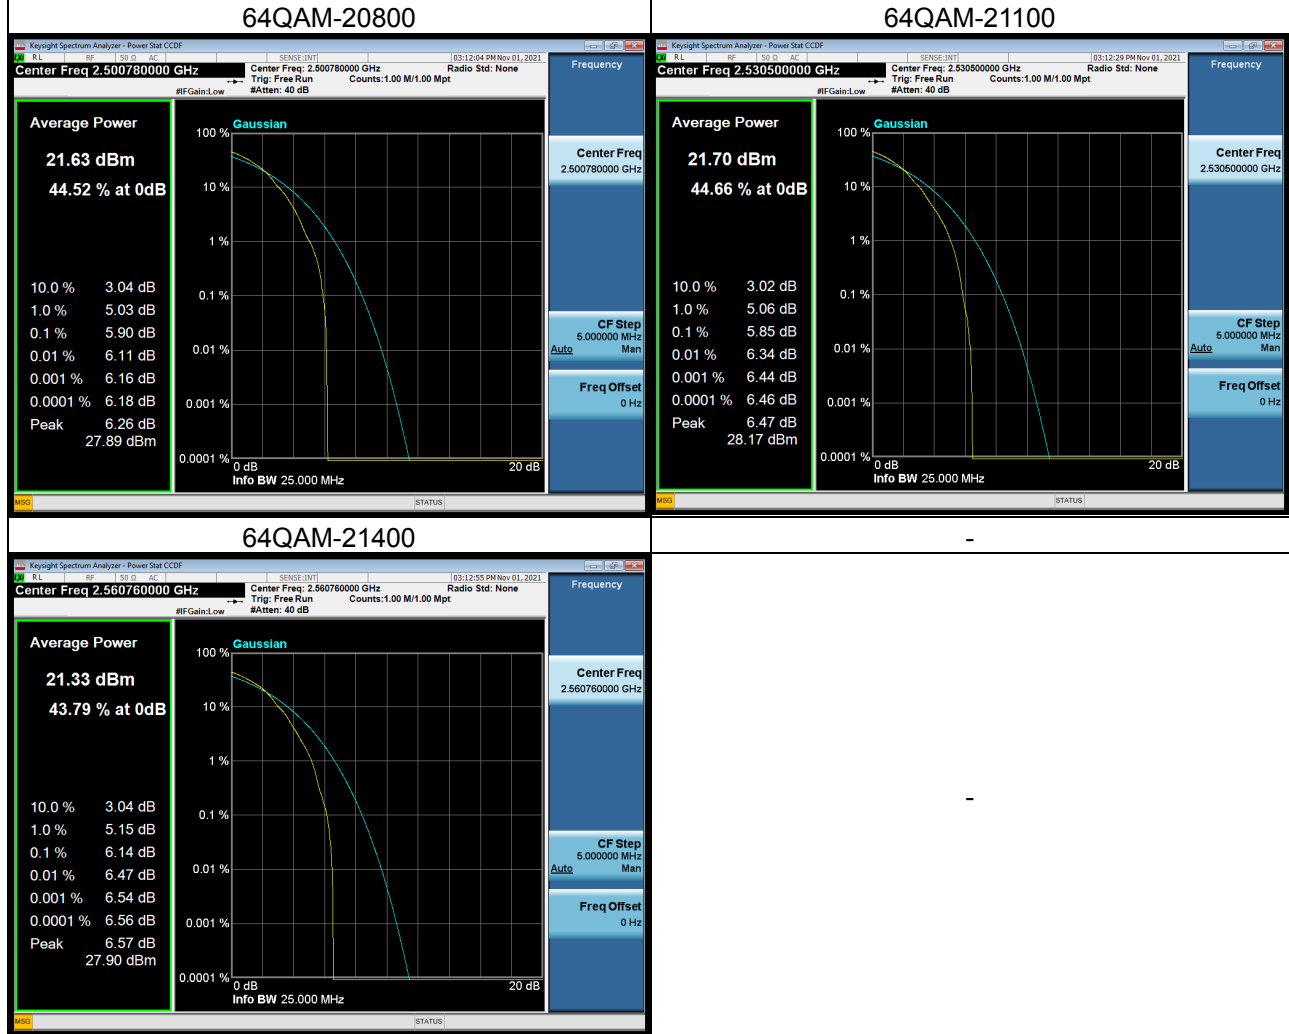

LTE Band 7_10M Spectrum Plot