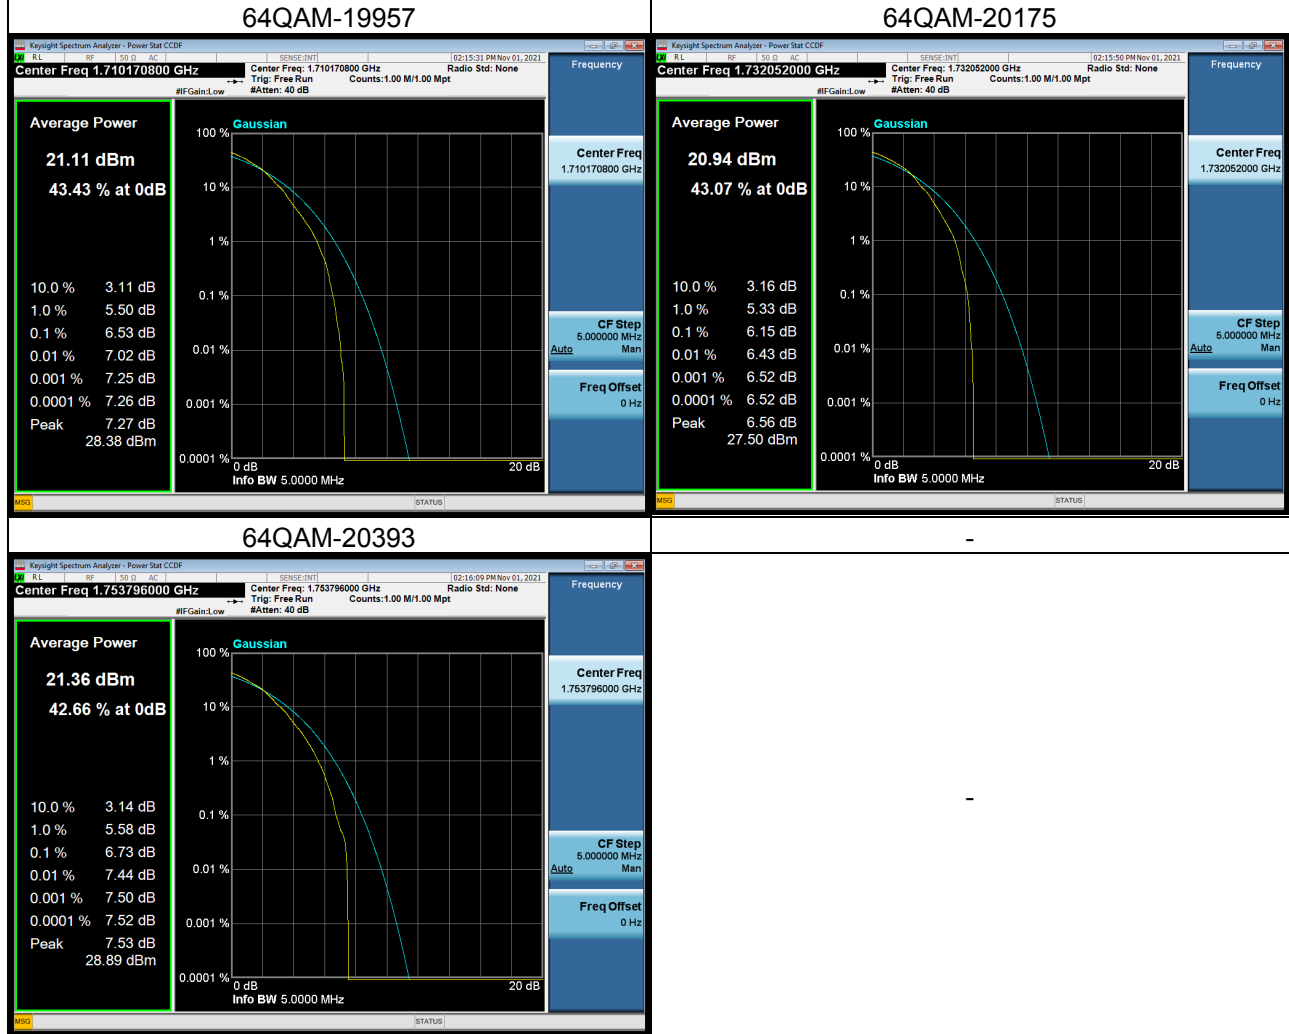

LTE Band 4_1.4M Spectrum Plot