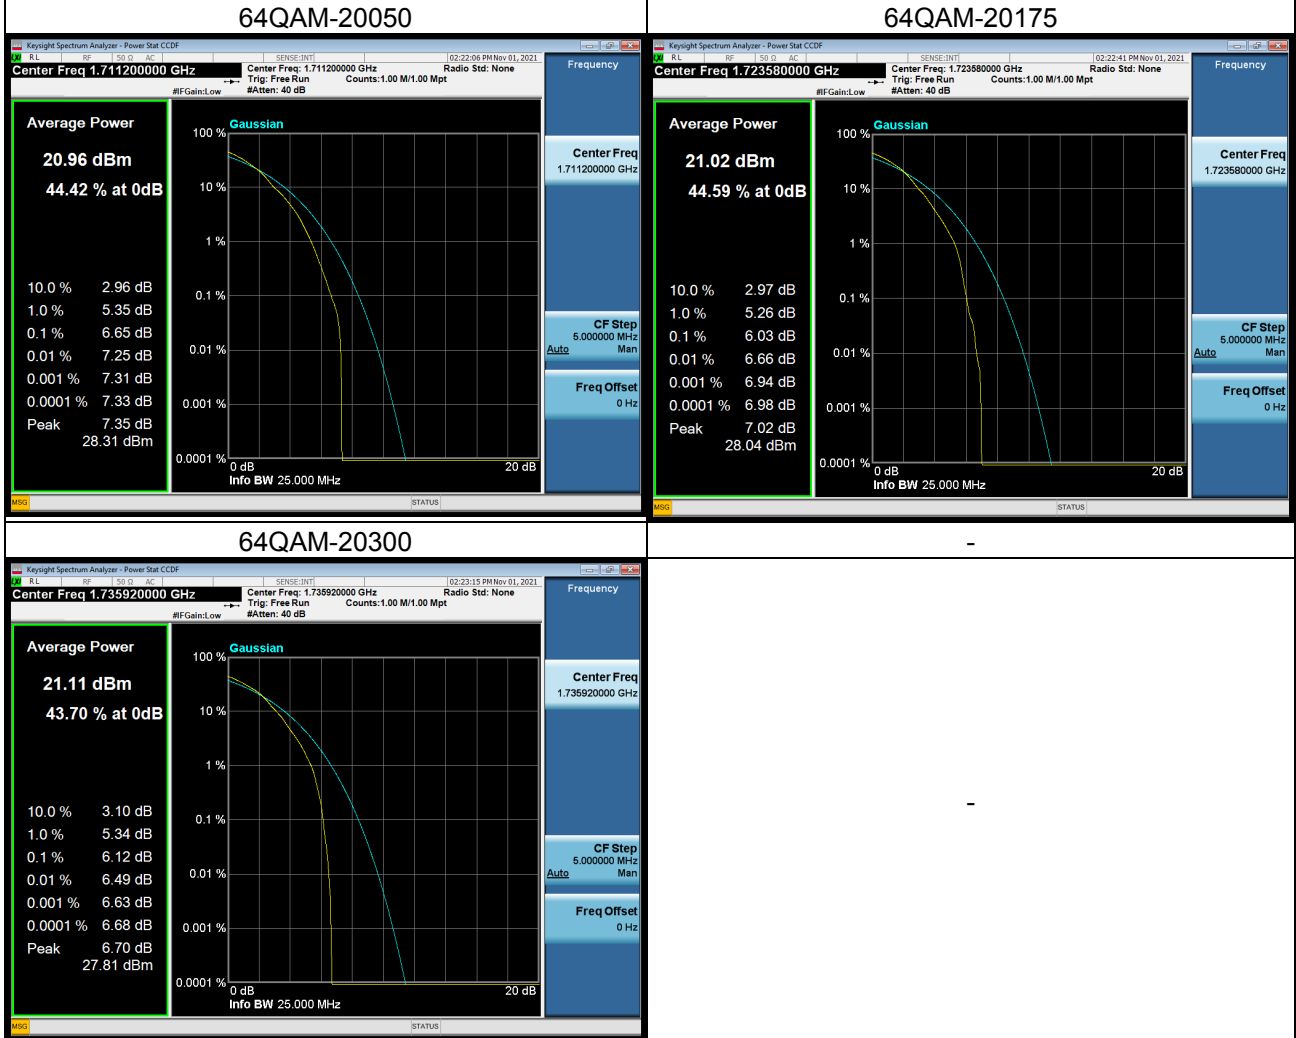

LTE Band 4_20M Spectrum Plot