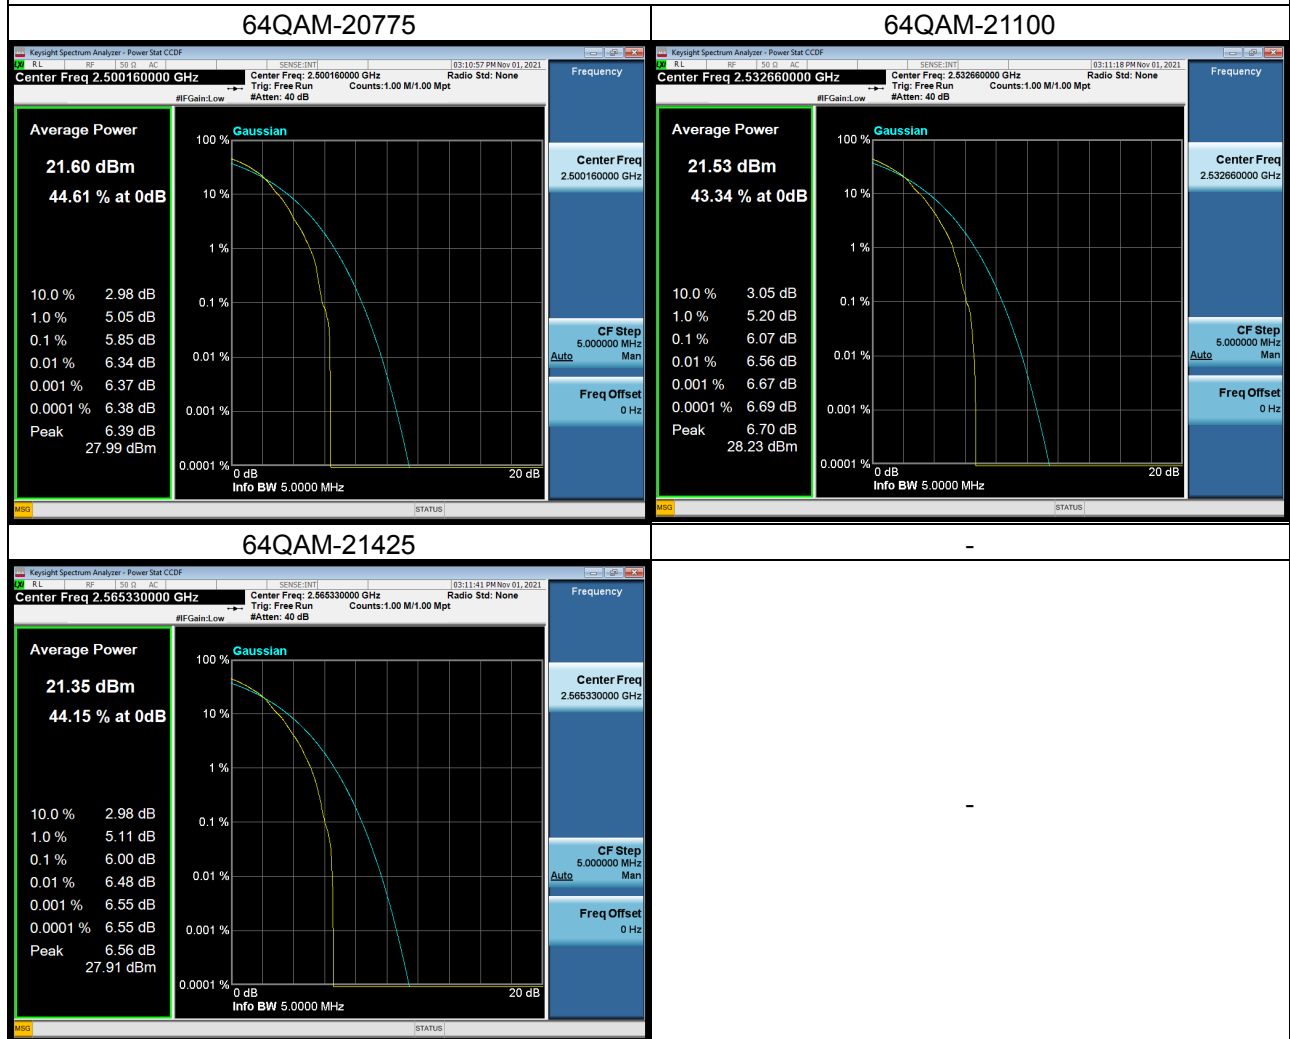

LTE Band 7_5M Spectrum Plot