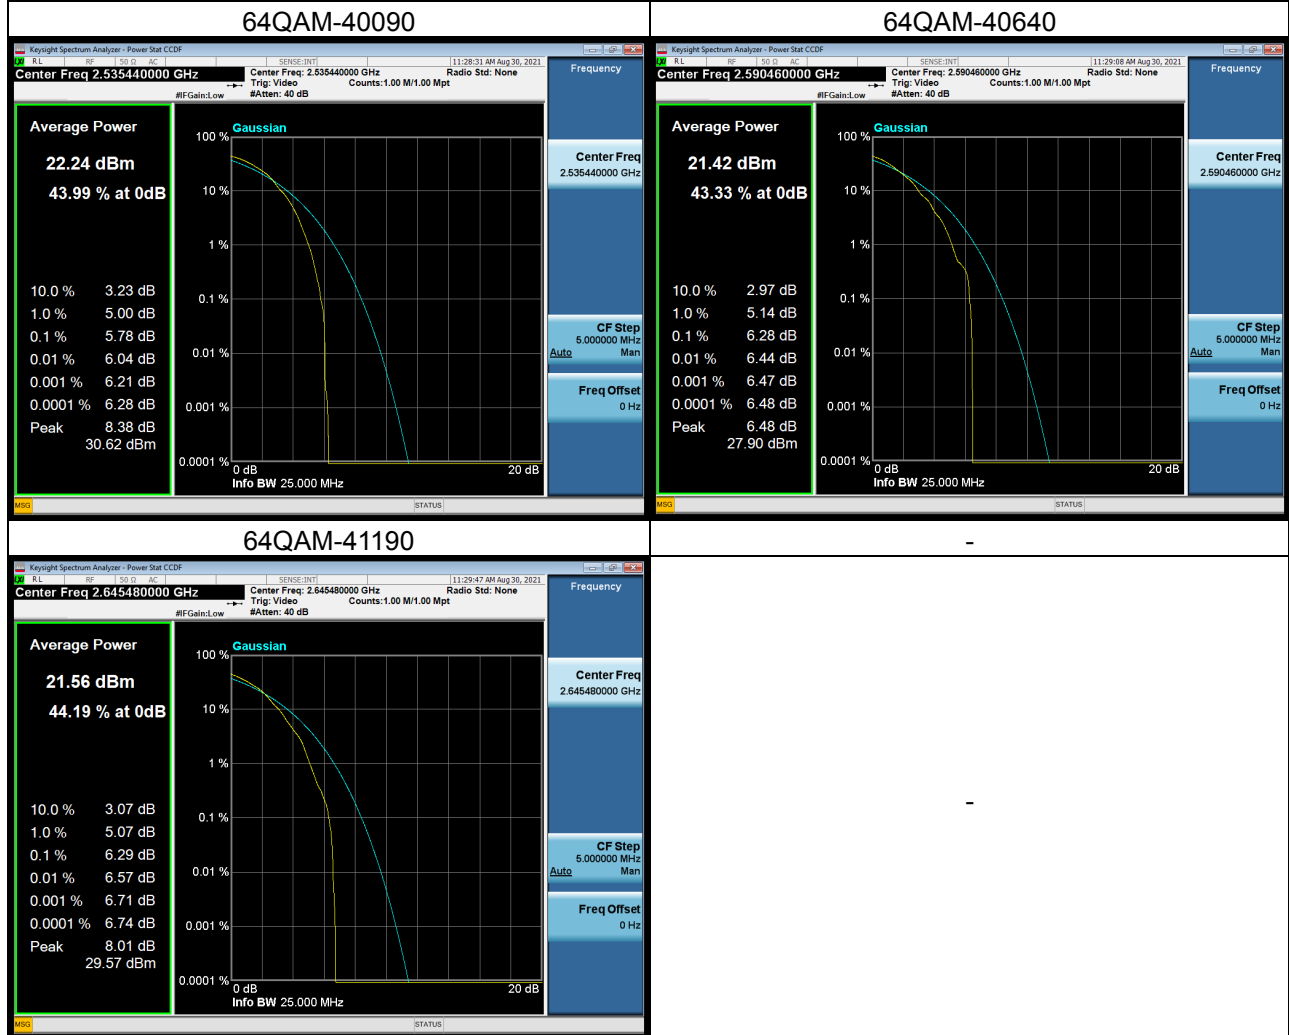

LTE Band 38_20M Spectrum Plot

LTE Band 38_20M Spectrum Plot

LTE Band 41_5M Spectrum Plot

LTE Band 41_5M Spectrum Plot

LTE Band 41_10M Spectrum Plot

LTE Band 41_10M Spectrum Plot

LTE Band 41_15M Spectrum Plot

LTE Band 41_15M Spectrum Plot

LTE Band 41_20M Spectrum Plot

LTE Band 41_20M Spectrum Plot

LTE Band 66_1.4M Spectrum Plot

LTE Band 66_1.4M Spectrum Plot

LTE Band 66_3M Spectrum Plot

LTE Band 66_3M Spectrum Plot

LTE Band 66_5M Spectrum Plot

LTE Band 66_5M Spectrum Plot

LTE Band 66_10M Spectrum Plot

LTE Band 66_10M Spectrum Plot

LTE Band 66_15M Spectrum Plot

LTE Band 66_15M Spectrum Plot

LTE Band 66_20M Spectrum Plot

LTE Band 66_20M Spectrum Plot