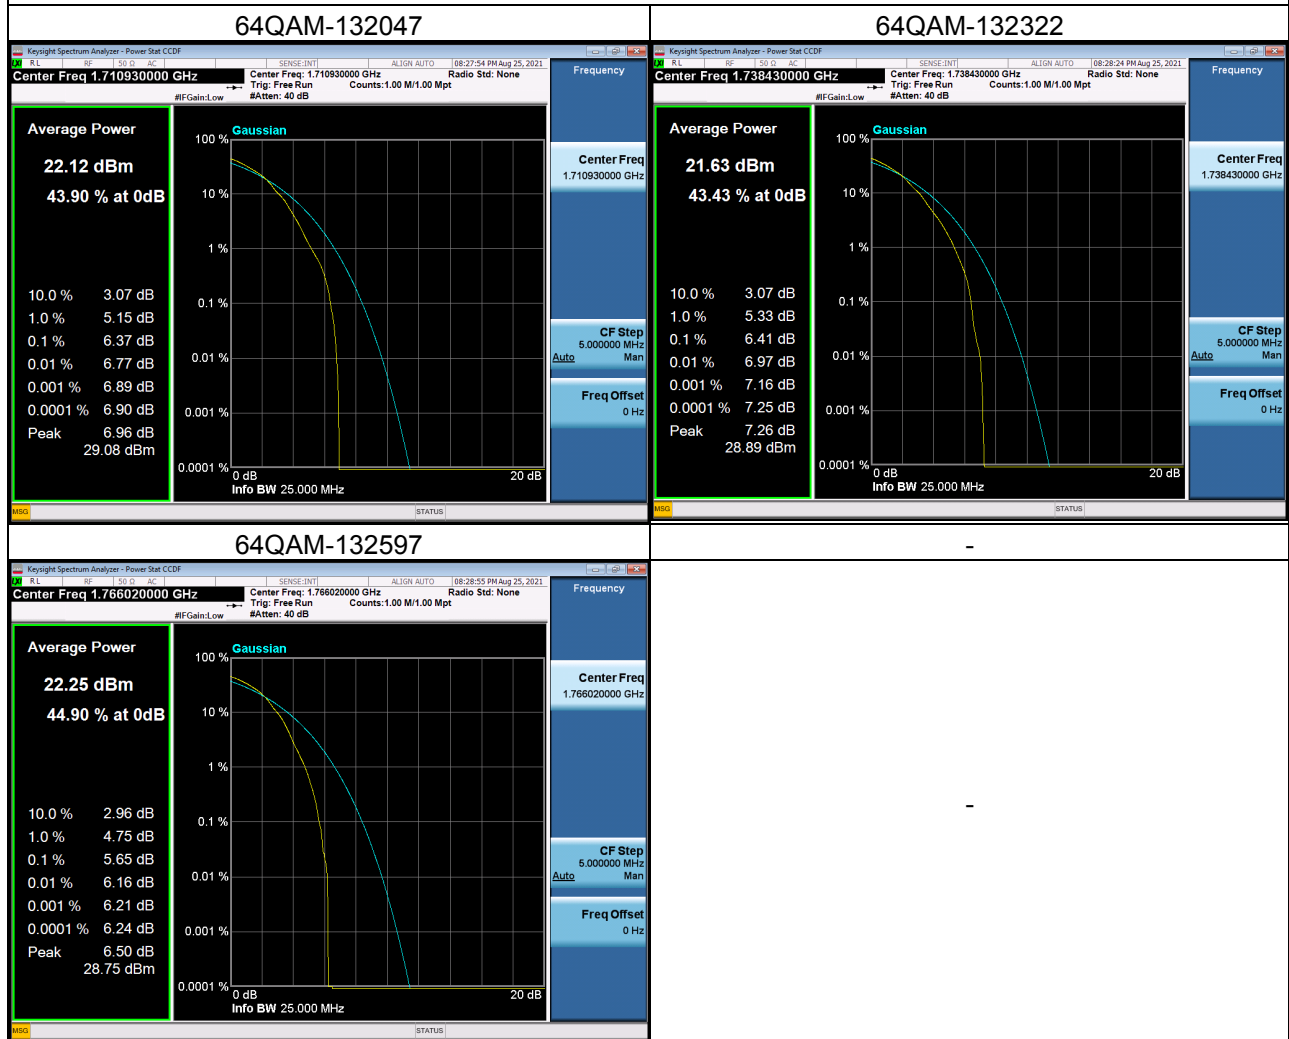

LTE Band 38_20M Spectrum Plot

LTE Band 38_20M Spectrum Plot

LTE Band 41_5M Spectrum Plot

LTE Band 41_5M Spectrum Plot

LTE Band 41_10M Spectrum Plot

LTE Band 41_10M Spectrum Plot

LTE Band 41_15M Spectrum Plot

LTE Band 41_15M Spectrum Plot

LTE Band 41_20M Spectrum Plot

LTE Band 41_20M Spectrum Plot

LTE Band 66_1.4M Spectrum Plot

LTE Band 66_1.4M Spectrum Plot

LTE Band 66_3M Spectrum Plot

LTE Band 66_3M Spectrum Plot

LTE Band 66_5M Spectrum Plot

LTE Band 66_5M Spectrum Plot

LTE Band 66_10M Spectrum Plot

LTE Band 66_10M Spectrum Plot

LTE Band 66_15M Spectrum Plot

LTE Band 66_15M Spectrum Plot

LTE Band 66_20M Spectrum Plot

LTE Band 66_20M Spectrum Plot