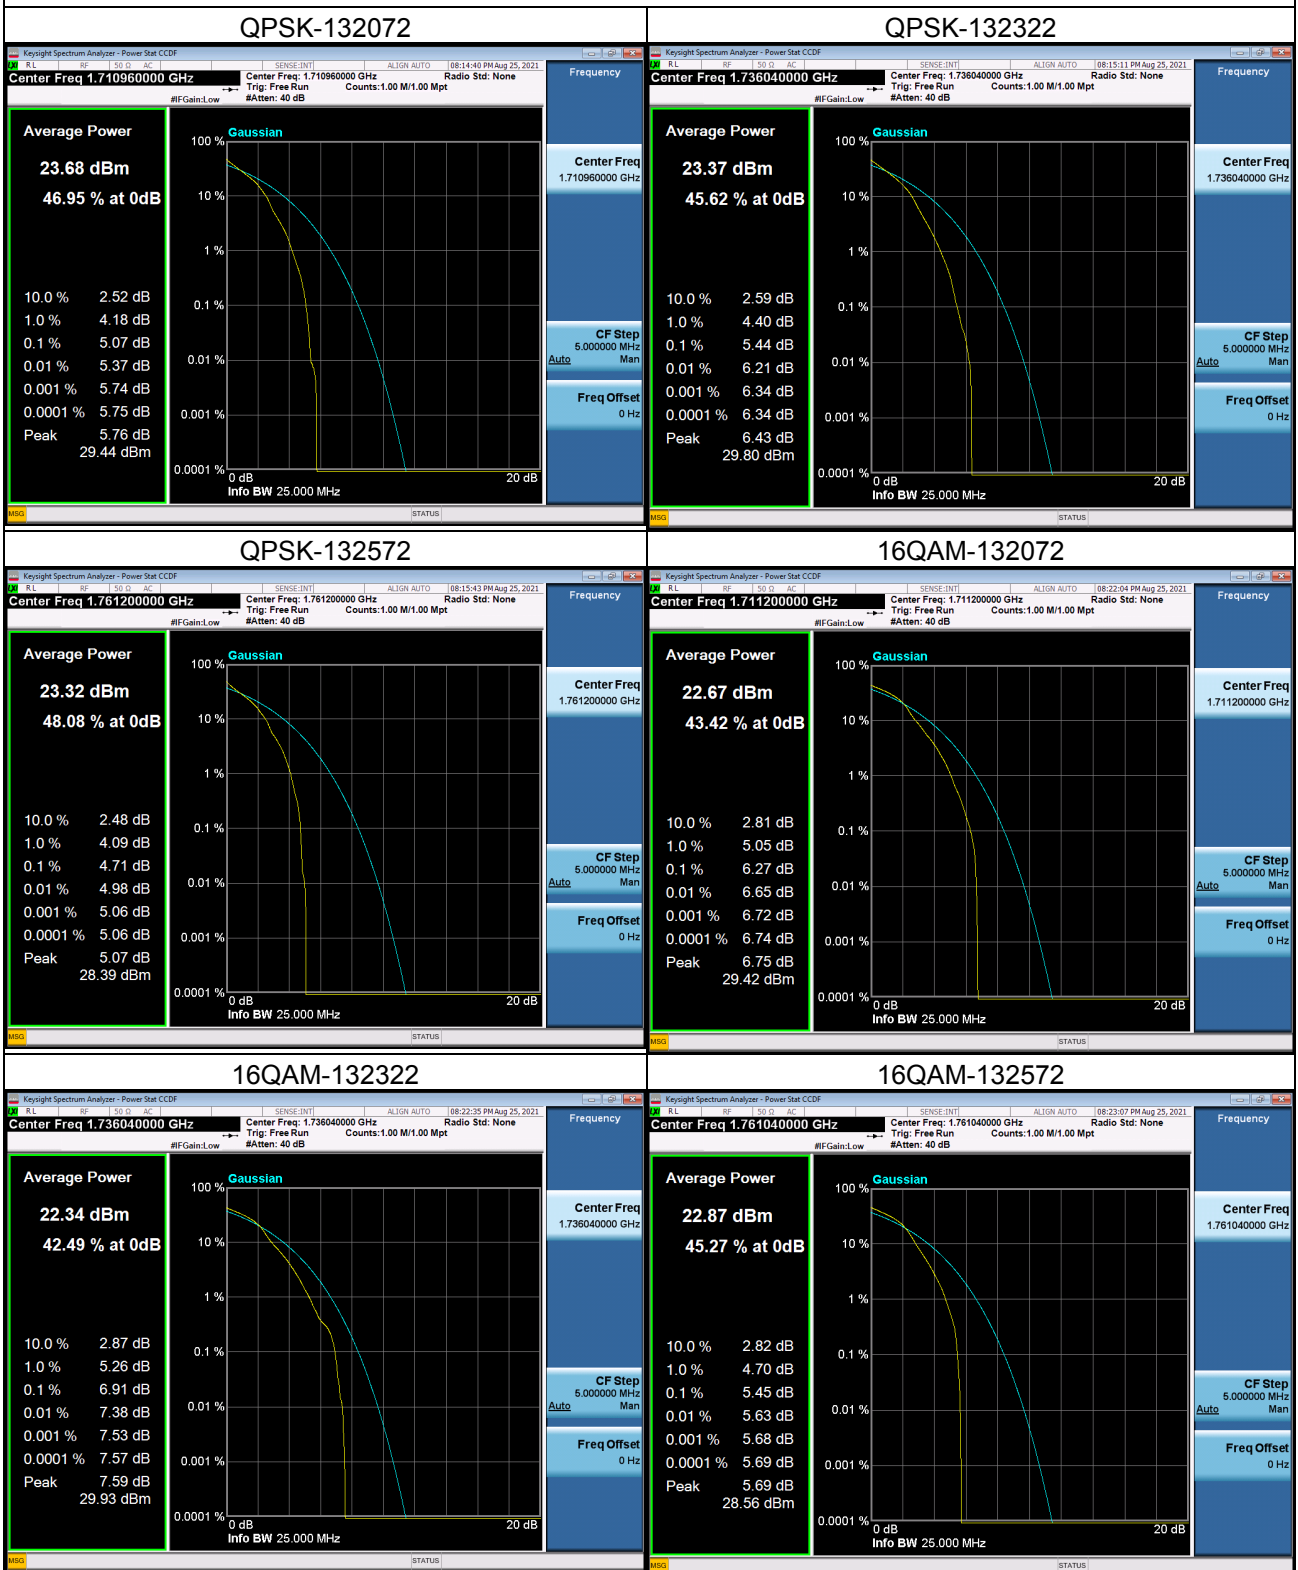

LTE Band 38_20M Spectrum Plot

LTE Band 38_20M Spectrum Plot

LTE Band 41_5M Spectrum Plot

LTE Band 41_5M Spectrum Plot

LTE Band 41_10M Spectrum Plot

LTE Band 41_10M Spectrum Plot

LTE Band 41_15M Spectrum Plot

LTE Band 41_15M Spectrum Plot

LTE Band 41_20M Spectrum Plot

LTE Band 41_20M Spectrum Plot

LTE Band 66_1.4M Spectrum Plot

LTE Band 66_1.4M Spectrum Plot

LTE Band 66_3M Spectrum Plot

LTE Band 66_3M Spectrum Plot

LTE Band 66_5M Spectrum Plot

LTE Band 66_5M Spectrum Plot

LTE Band 66_10M Spectrum Plot

LTE Band 66_10M Spectrum Plot

LTE Band 66_15M Spectrum Plot

LTE Band 66_15M Spectrum Plot

LTE Band 66_20M Spectrum Plot

LTE Band 66_20M Spectrum Plot