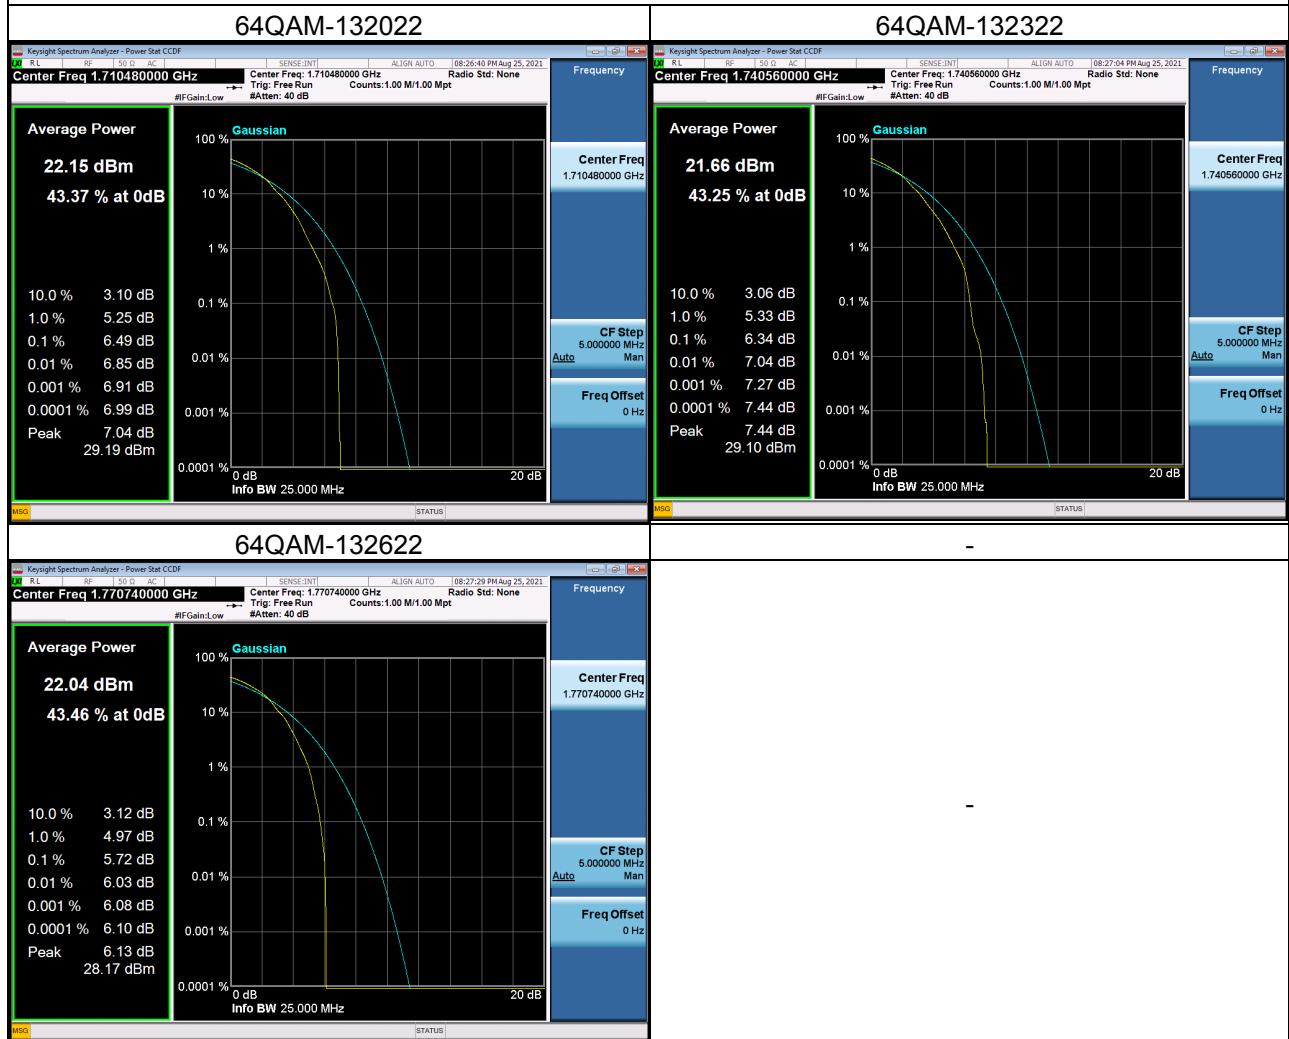

LTE Band 38_20M Spectrum Plot

LTE Band 38_20M Spectrum Plot

LTE Band 41_5M Spectrum Plot

LTE Band 41_5M Spectrum Plot

LTE Band 41_10M Spectrum Plot

LTE Band 41_10M Spectrum Plot

LTE Band 41_15M Spectrum Plot

LTE Band 41_15M Spectrum Plot

LTE Band 41_20M Spectrum Plot

LTE Band 41_20M Spectrum Plot

LTE Band 66_1.4M Spectrum Plot

LTE Band 66_1.4M Spectrum Plot

LTE Band 66_3M Spectrum Plot

LTE Band 66_3M Spectrum Plot

LTE Band 66_5M Spectrum Plot

LTE Band 66_5M Spectrum Plot

LTE Band 66_10M Spectrum Plot

LTE Band 66_10M Spectrum Plot

LTE Band 66_15M Spectrum Plot

LTE Band 66_15M Spectrum Plot

LTE Band 66_20M Spectrum Plot

LTE Band 66_20M Spectrum Plot