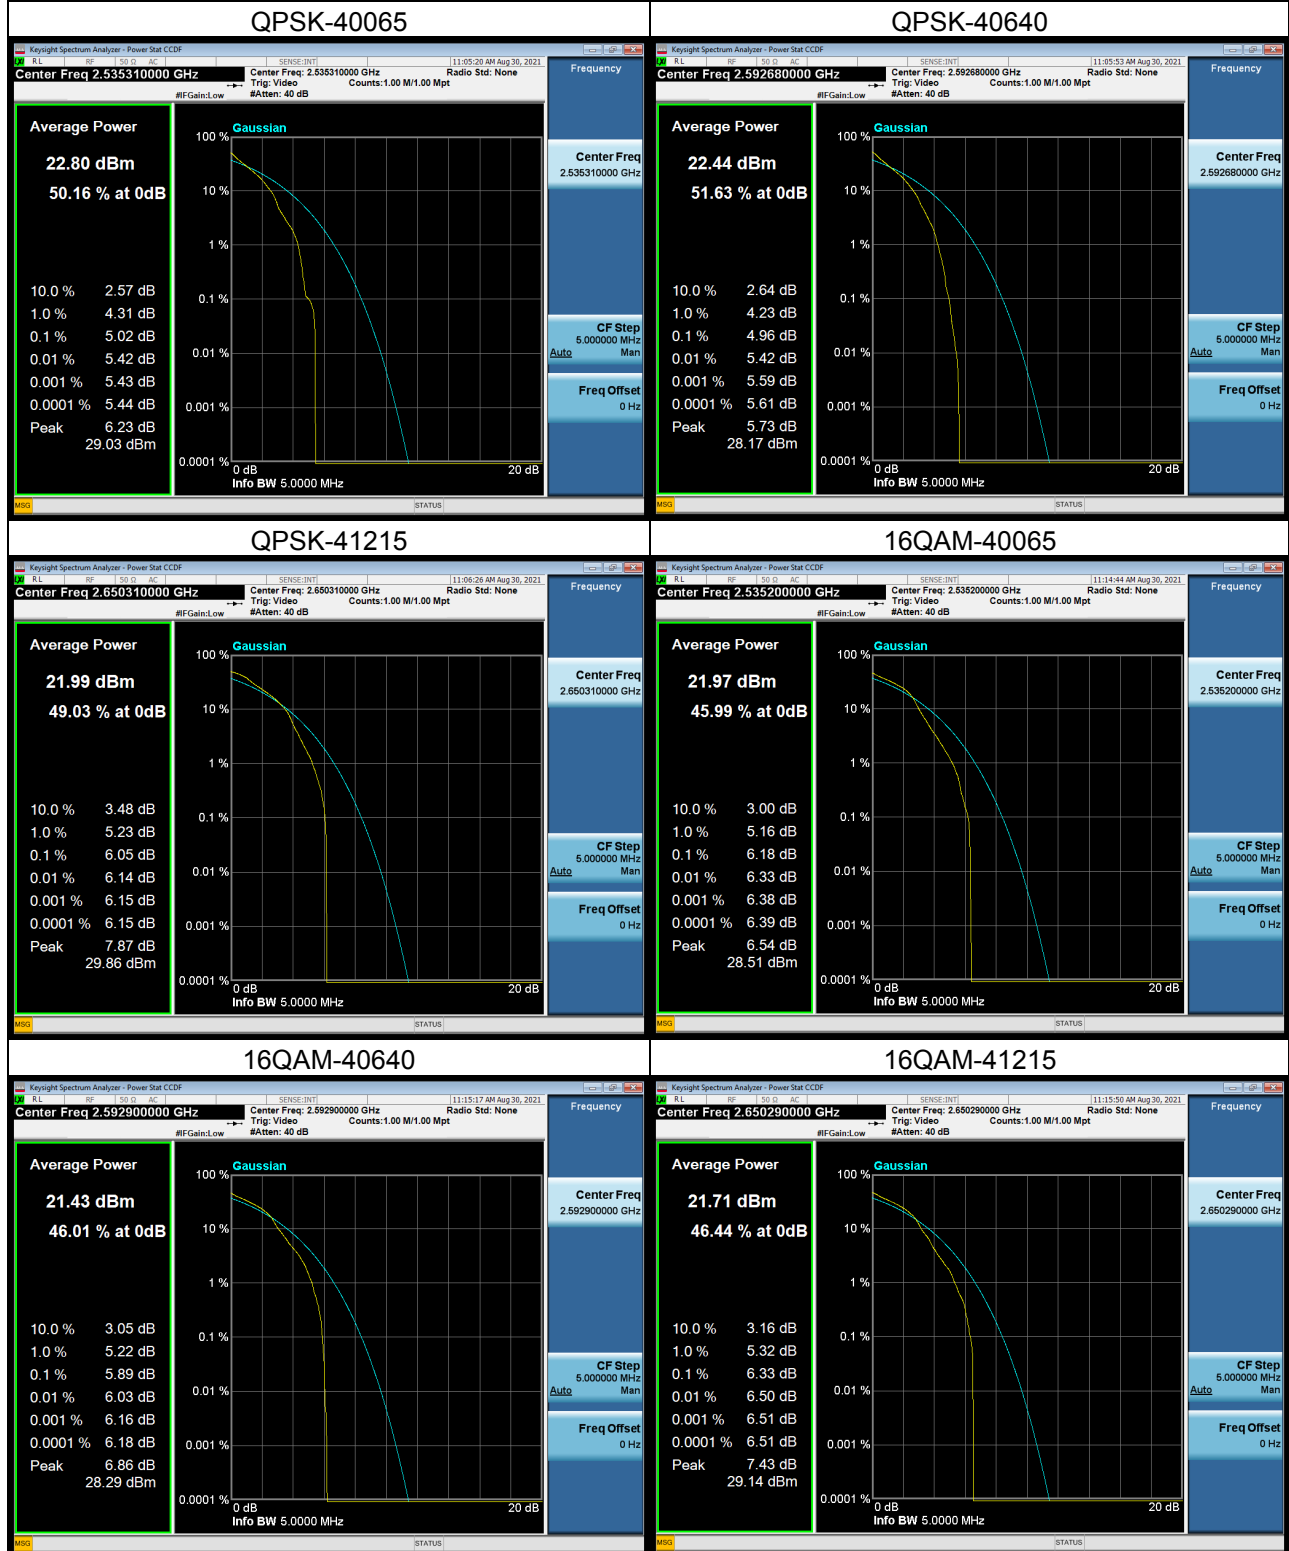

LTE Band 38_20M Spectrum Plot

LTE Band 38_20M Spectrum Plot

LTE Band 41_5M Spectrum Plot

LTE Band 41_5M Spectrum Plot

LTE Band 41_10M Spectrum Plot

LTE Band 41_10M Spectrum Plot

LTE Band 41_15M Spectrum Plot

LTE Band 41_15M Spectrum Plot

LTE Band 41_20M Spectrum Plot

LTE Band 41_20M Spectrum Plot

LTE Band 66_1.4M Spectrum Plot

LTE Band 66_1.4M Spectrum Plot

LTE Band 66_3M Spectrum Plot

LTE Band 66_3M Spectrum Plot

LTE Band 66_5M Spectrum Plot

LTE Band 66_5M Spectrum Plot

LTE Band 66_10M Spectrum Plot

LTE Band 66_10M Spectrum Plot

LTE Band 66_15M Spectrum Plot

LTE Band 66_15M Spectrum Plot

LTE Band 66_20M Spectrum Plot

LTE Band 66_20M Spectrum Plot