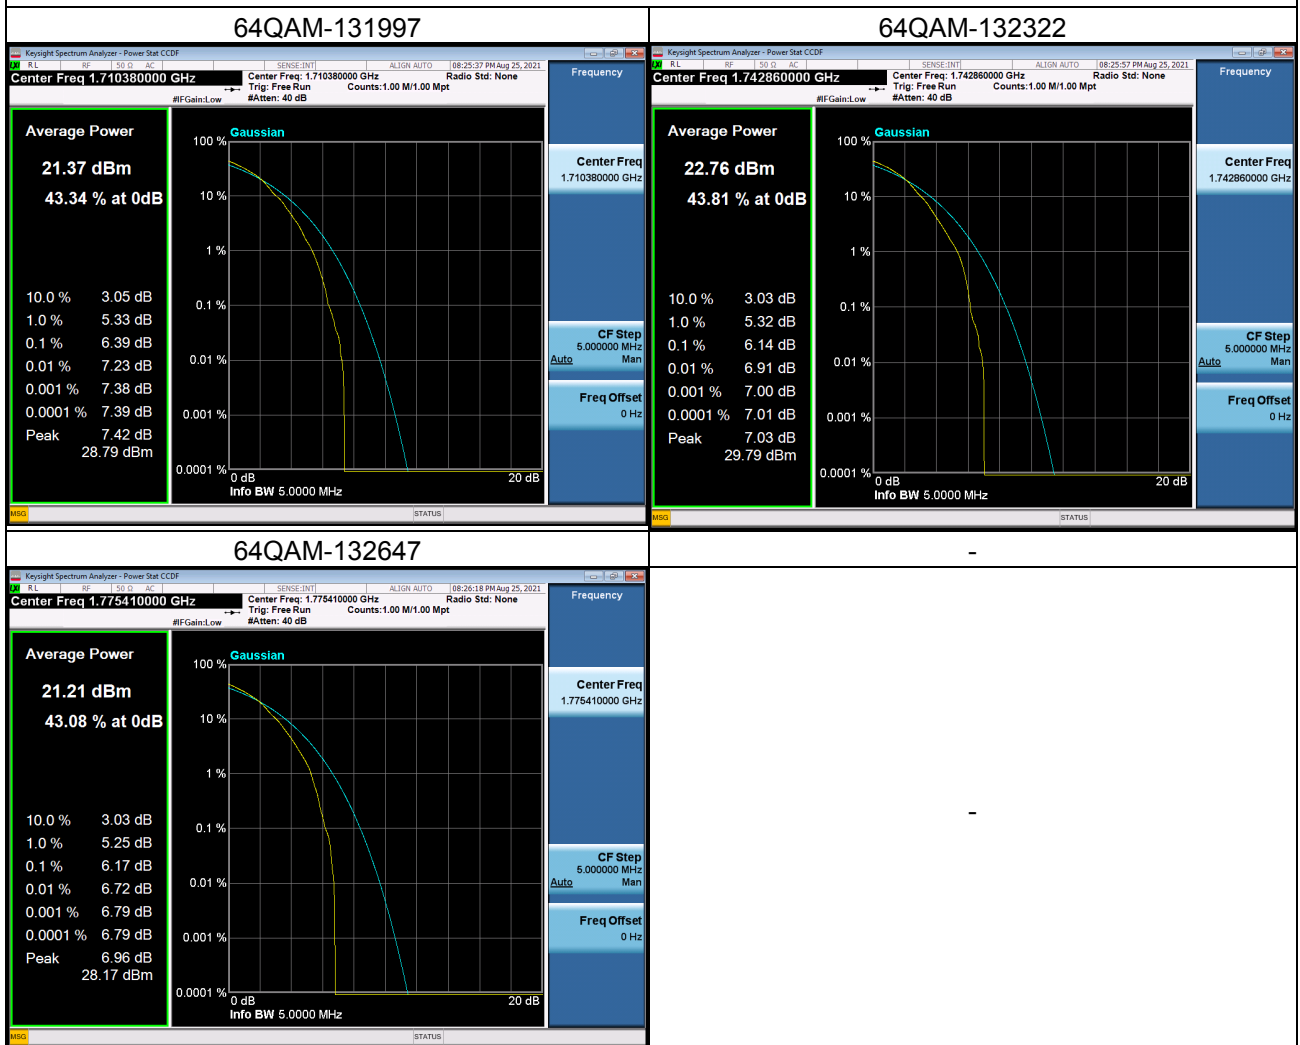

LTE Band 38_20M Spectrum Plot

LTE Band 38_20M Spectrum Plot

LTE Band 41_5M Spectrum Plot

LTE Band 41_5M Spectrum Plot

LTE Band 41_10M Spectrum Plot

LTE Band 41_10M Spectrum Plot

LTE Band 41_15M Spectrum Plot

LTE Band 41_15M Spectrum Plot

LTE Band 41_20M Spectrum Plot

LTE Band 41_20M Spectrum Plot

LTE Band 66_1.4M Spectrum Plot

LTE Band 66_1.4M Spectrum Plot

LTE Band 66_3M Spectrum Plot

LTE Band 66_3M Spectrum Plot

LTE Band 66_5M Spectrum Plot

LTE Band 66_5M Spectrum Plot

LTE Band 66_10M Spectrum Plot

LTE Band 66_10M Spectrum Plot

LTE Band 66_15M Spectrum Plot

LTE Band 66_15M Spectrum Plot

LTE Band 66_20M Spectrum Plot

LTE Band 66_20M Spectrum Plot