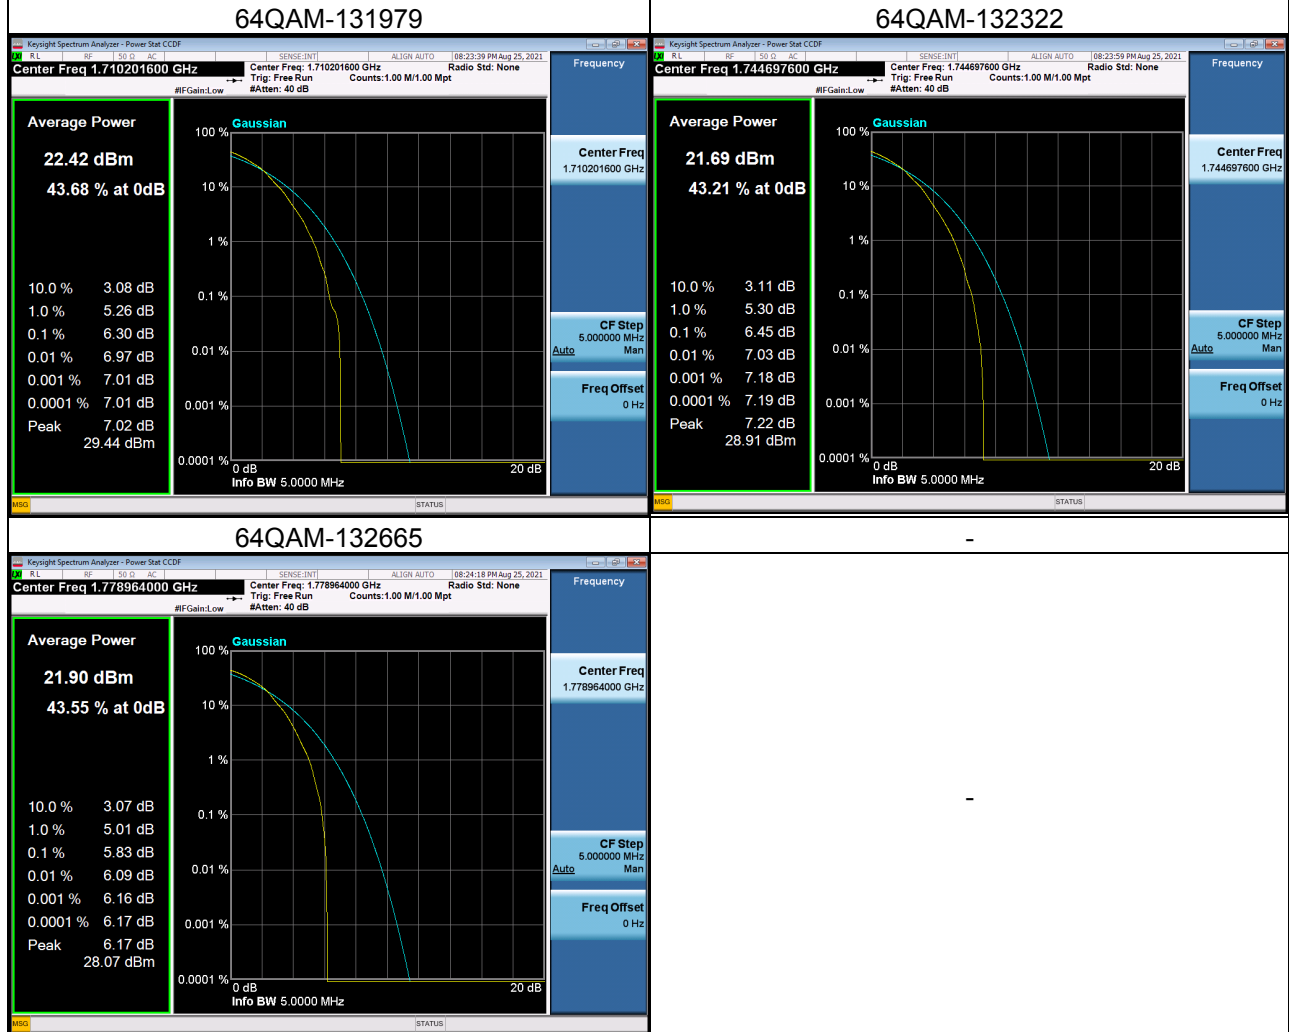

LTE Band 38_20M Spectrum Plot

LTE Band 38_20M Spectrum Plot

LTE Band 41_5M Spectrum Plot

LTE Band 41_5M Spectrum Plot

LTE Band 41_10M Spectrum Plot

LTE Band 41_10M Spectrum Plot

LTE Band 41_15M Spectrum Plot

LTE Band 41_15M Spectrum Plot

LTE Band 41_20M Spectrum Plot

LTE Band 41_20M Spectrum Plot

LTE Band 66_1.4M Spectrum Plot

LTE Band 66_1.4M Spectrum Plot

LTE Band 66_3M Spectrum Plot

LTE Band 66_3M Spectrum Plot

LTE Band 66_5M Spectrum Plot

LTE Band 66_5M Spectrum Plot

LTE Band 66_10M Spectrum Plot

LTE Band 66_10M Spectrum Plot

LTE Band 66_15M Spectrum Plot

LTE Band 66_15M Spectrum Plot

LTE Band 66_20M Spectrum Plot

LTE Band 66_20M Spectrum Plot