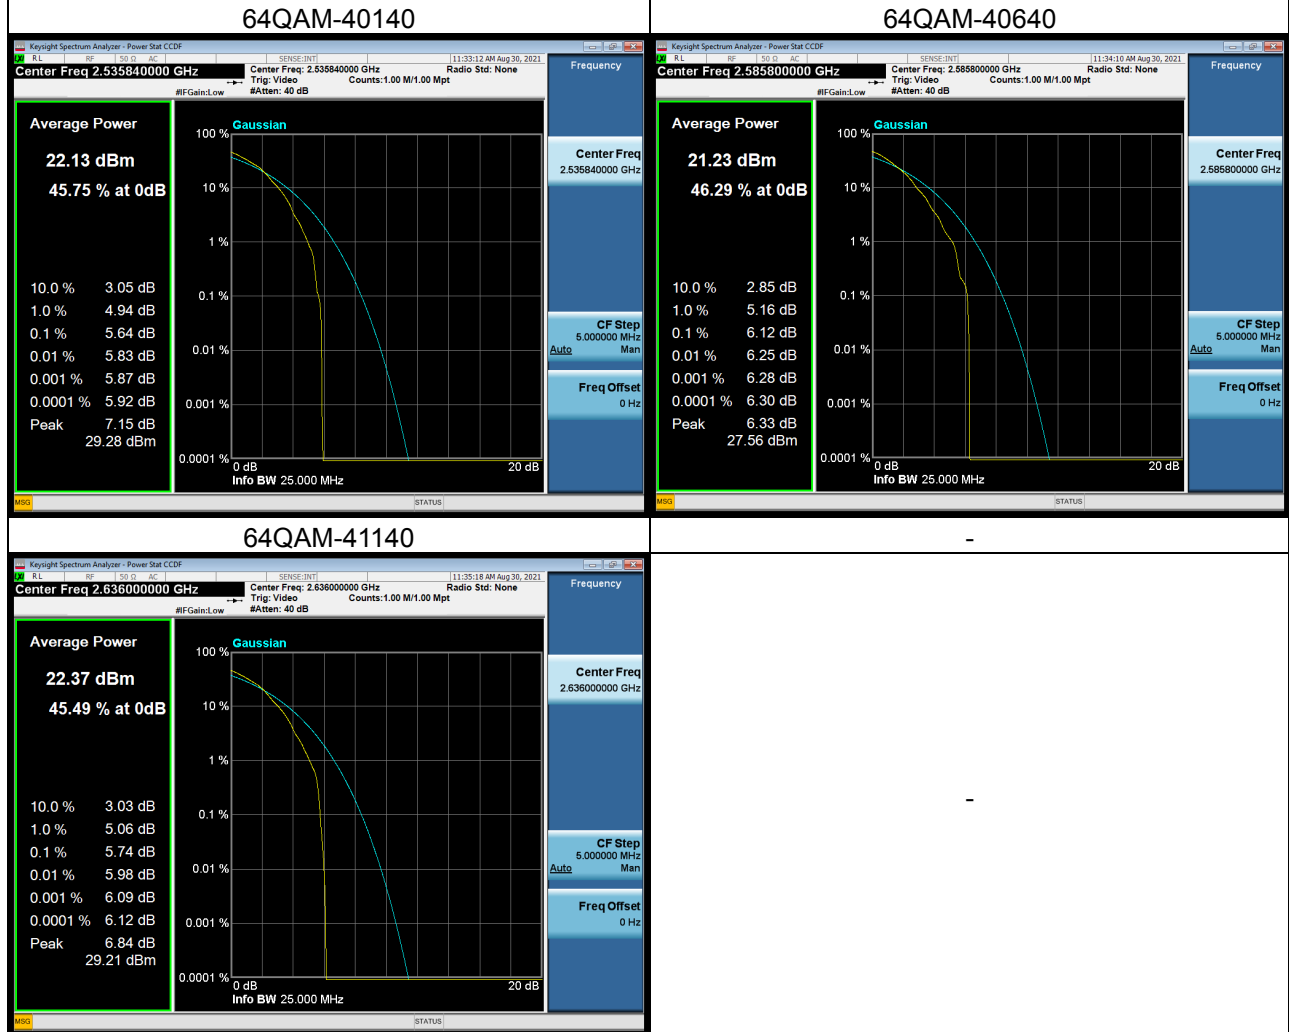

LTE Band 38_20M Spectrum Plot

LTE Band 38_20M Spectrum Plot

LTE Band 41_5M Spectrum Plot

LTE Band 41_5M Spectrum Plot

LTE Band 41_10M Spectrum Plot

LTE Band 41_10M Spectrum Plot

LTE Band 41_15M Spectrum Plot

LTE Band 41_15M Spectrum Plot

LTE Band 41_20M Spectrum Plot

LTE Band 41_20M Spectrum Plot

LTE Band 66_1.4M Spectrum Plot

LTE Band 66_1.4M Spectrum Plot

LTE Band 66_3M Spectrum Plot

LTE Band 66_3M Spectrum Plot

LTE Band 66_5M Spectrum Plot

LTE Band 66_5M Spectrum Plot

LTE Band 66_10M Spectrum Plot

LTE Band 66_10M Spectrum Plot

LTE Band 66_15M Spectrum Plot

LTE Band 66_15M Spectrum Plot

LTE Band 66_20M Spectrum Plot

LTE Band 66_20M Spectrum Plot