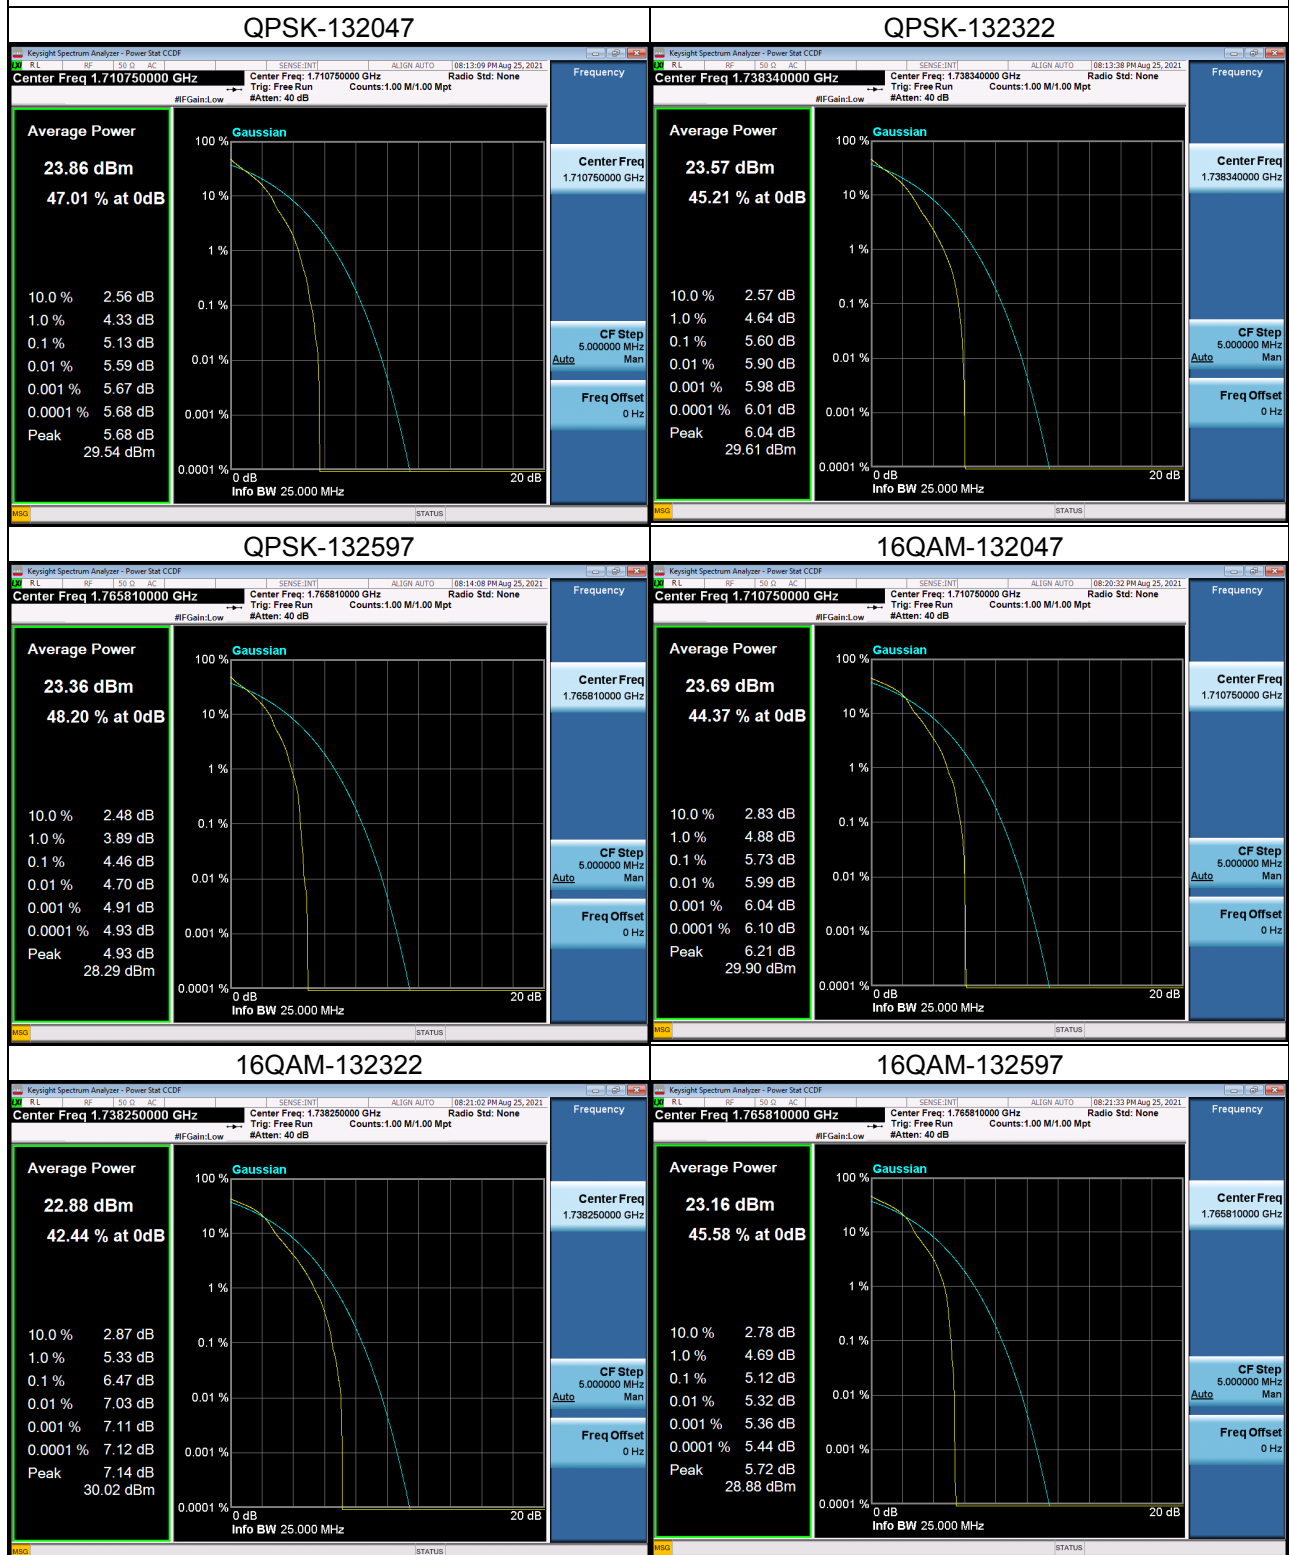

LTE Band 38_20M Spectrum Plot

LTE Band 38_20M Spectrum Plot

LTE Band 41_5M Spectrum Plot

LTE Band 41_5M Spectrum Plot

LTE Band 41_10M Spectrum Plot

LTE Band 41_10M Spectrum Plot

LTE Band 41_15M Spectrum Plot

LTE Band 41_15M Spectrum Plot

LTE Band 41_20M Spectrum Plot

LTE Band 41_20M Spectrum Plot

LTE Band 66_1.4M Spectrum Plot

LTE Band 66_1.4M Spectrum Plot

LTE Band 66_3M Spectrum Plot

LTE Band 66_3M Spectrum Plot

LTE Band 66_5M Spectrum Plot

LTE Band 66_5M Spectrum Plot

LTE Band 66_10M Spectrum Plot

LTE Band 66_10M Spectrum Plot

LTE Band 66_15M Spectrum Plot

LTE Band 66_15M Spectrum Plot

LTE Band 66_20M Spectrum Plot

LTE Band 66_20M Spectrum Plot