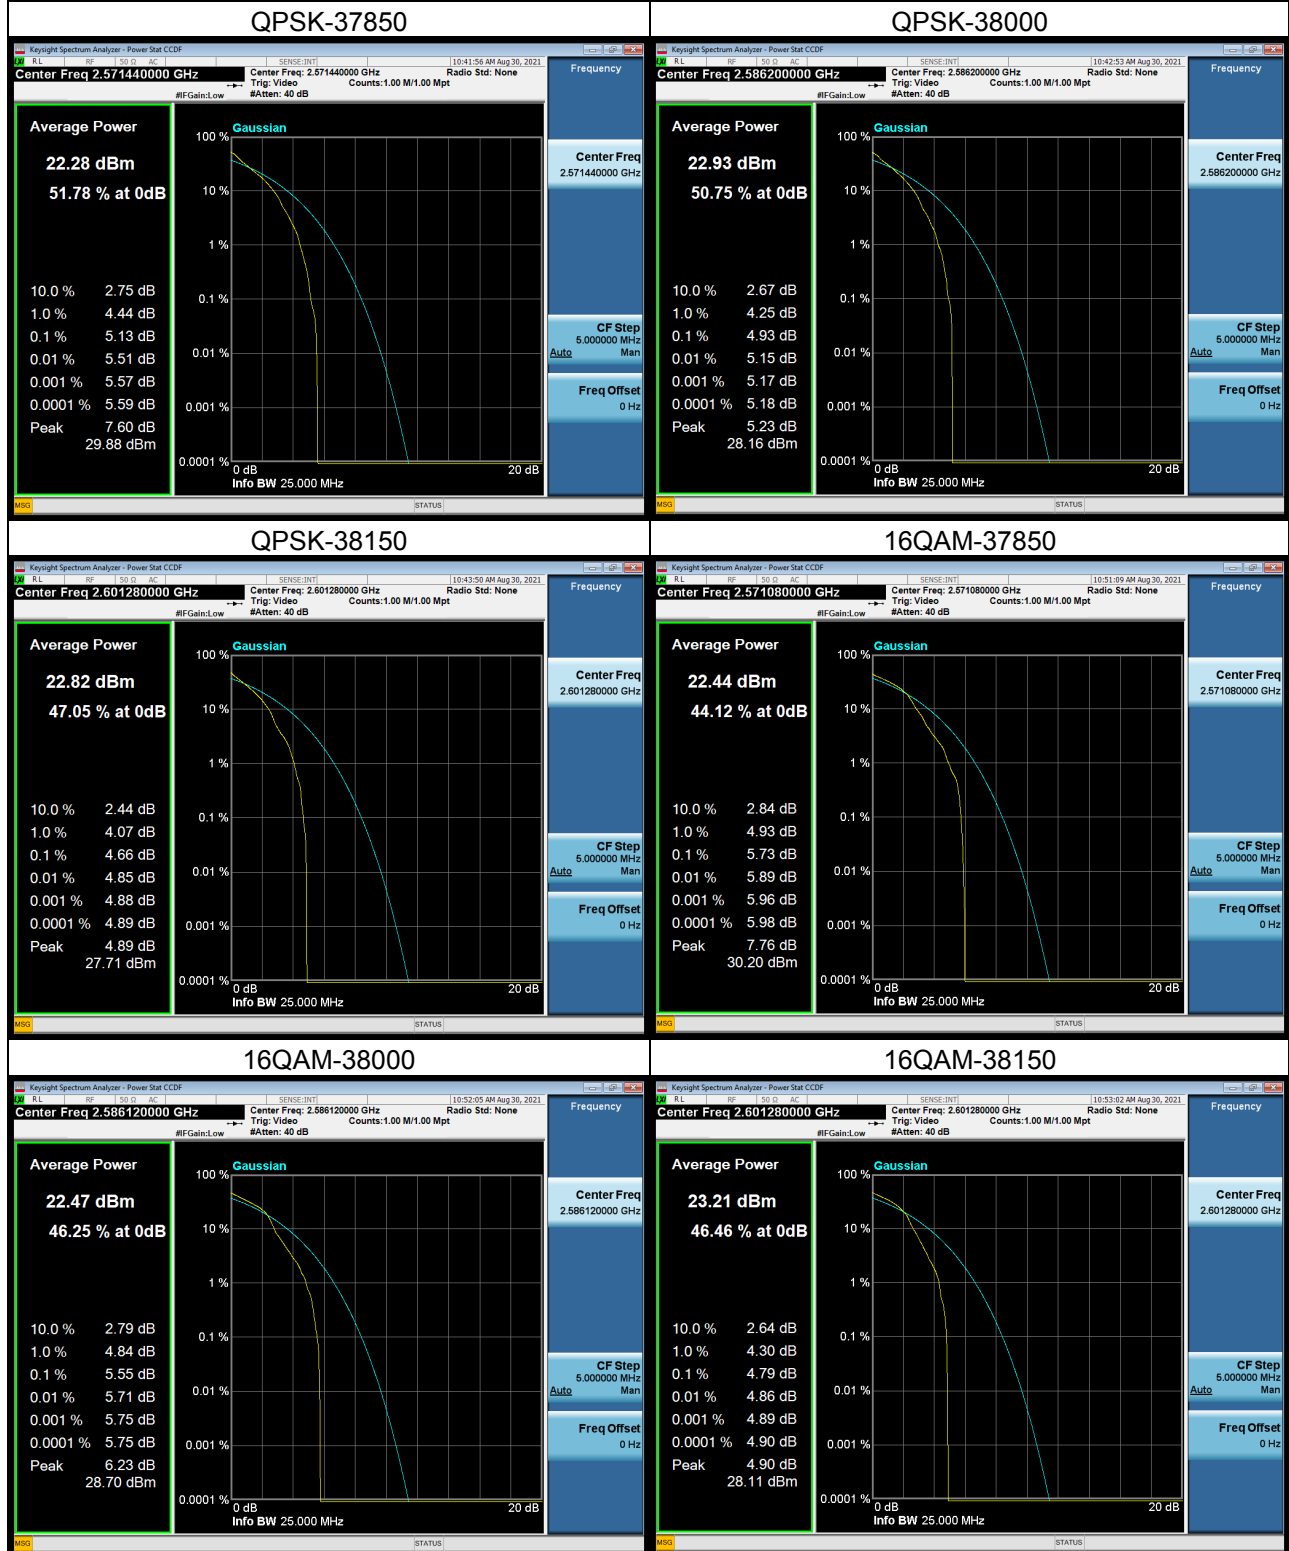

LTE Band 38_20M Spectrum Plot

LTE Band 38_20M Spectrum Plot

LTE Band 41_5M Spectrum Plot

LTE Band 41_5M Spectrum Plot

LTE Band 41_10M Spectrum Plot

LTE Band 41_10M Spectrum Plot

LTE Band 41_15M Spectrum Plot

LTE Band 41_15M Spectrum Plot

LTE Band 41_20M Spectrum Plot

LTE Band 41_20M Spectrum Plot

LTE Band 66_1.4M Spectrum Plot

LTE Band 66_1.4M Spectrum Plot

LTE Band 66_3M Spectrum Plot

LTE Band 66_3M Spectrum Plot

LTE Band 66_5M Spectrum Plot

LTE Band 66_5M Spectrum Plot

LTE Band 66_10M Spectrum Plot

LTE Band 66_10M Spectrum Plot

LTE Band 66_15M Spectrum Plot

LTE Band 66_15M Spectrum Plot

LTE Band 66_20M Spectrum Plot

LTE Band 66_20M Spectrum Plot