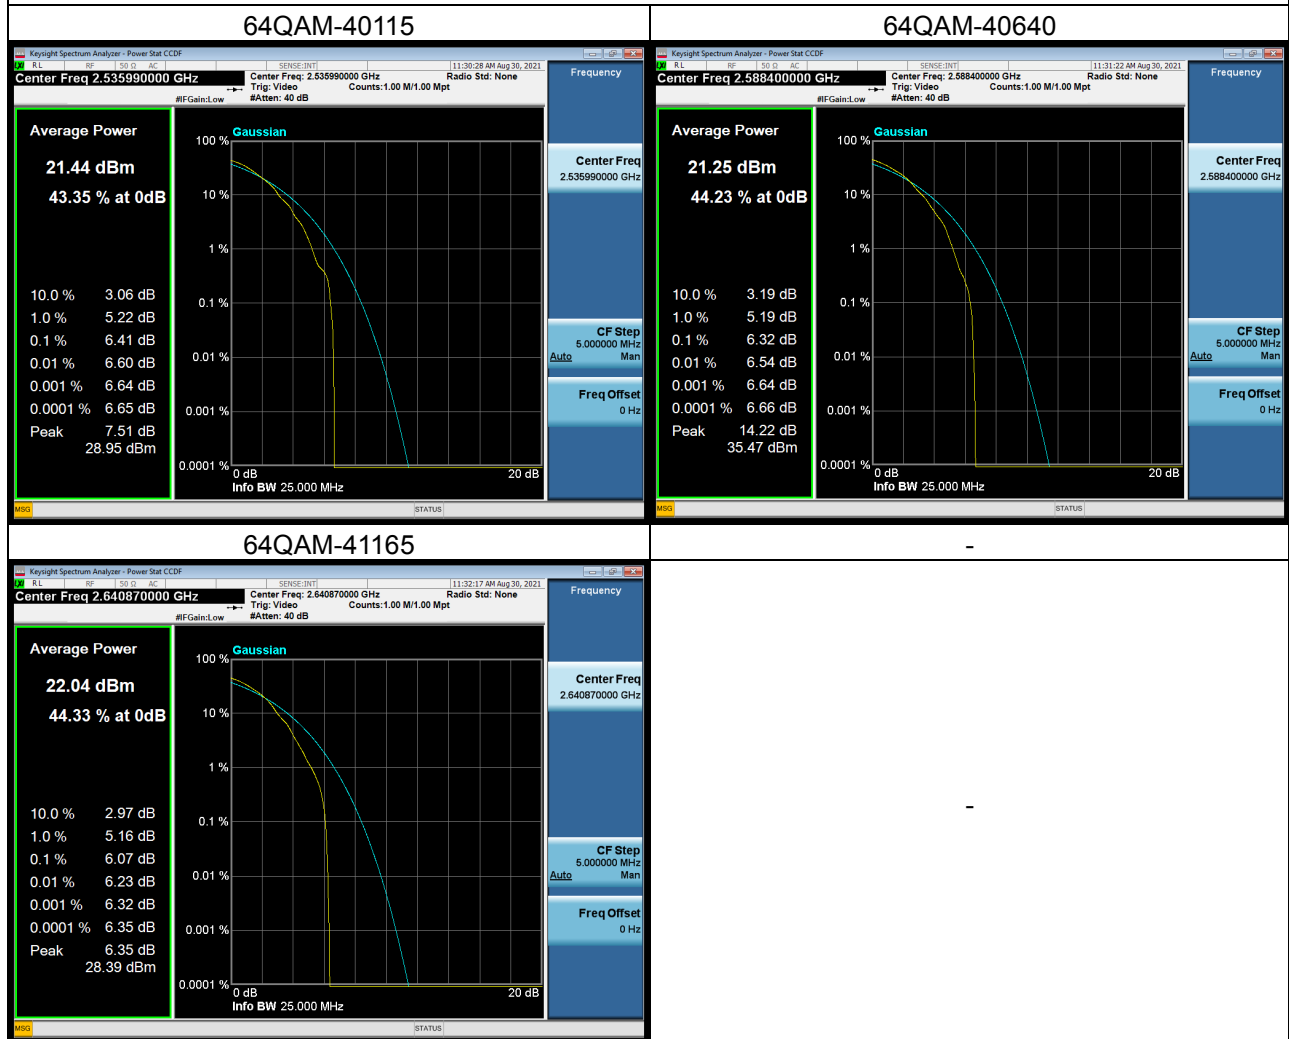

LTE Band 38_20M Spectrum Plot

LTE Band 38_20M Spectrum Plot

LTE Band 41_5M Spectrum Plot

LTE Band 41_5M Spectrum Plot

LTE Band 41_10M Spectrum Plot

LTE Band 41_10M Spectrum Plot

LTE Band 41_15M Spectrum Plot

LTE Band 41_15M Spectrum Plot

LTE Band 41_20M Spectrum Plot

LTE Band 41_20M Spectrum Plot

LTE Band 66_1.4M Spectrum Plot

LTE Band 66_1.4M Spectrum Plot

LTE Band 66_3M Spectrum Plot

LTE Band 66_3M Spectrum Plot

LTE Band 66_5M Spectrum Plot

LTE Band 66_5M Spectrum Plot

LTE Band 66_10M Spectrum Plot

LTE Band 66_10M Spectrum Plot

LTE Band 66_15M Spectrum Plot

LTE Band 66_15M Spectrum Plot

LTE Band 66_20M Spectrum Plot

LTE Band 66_20M Spectrum Plot