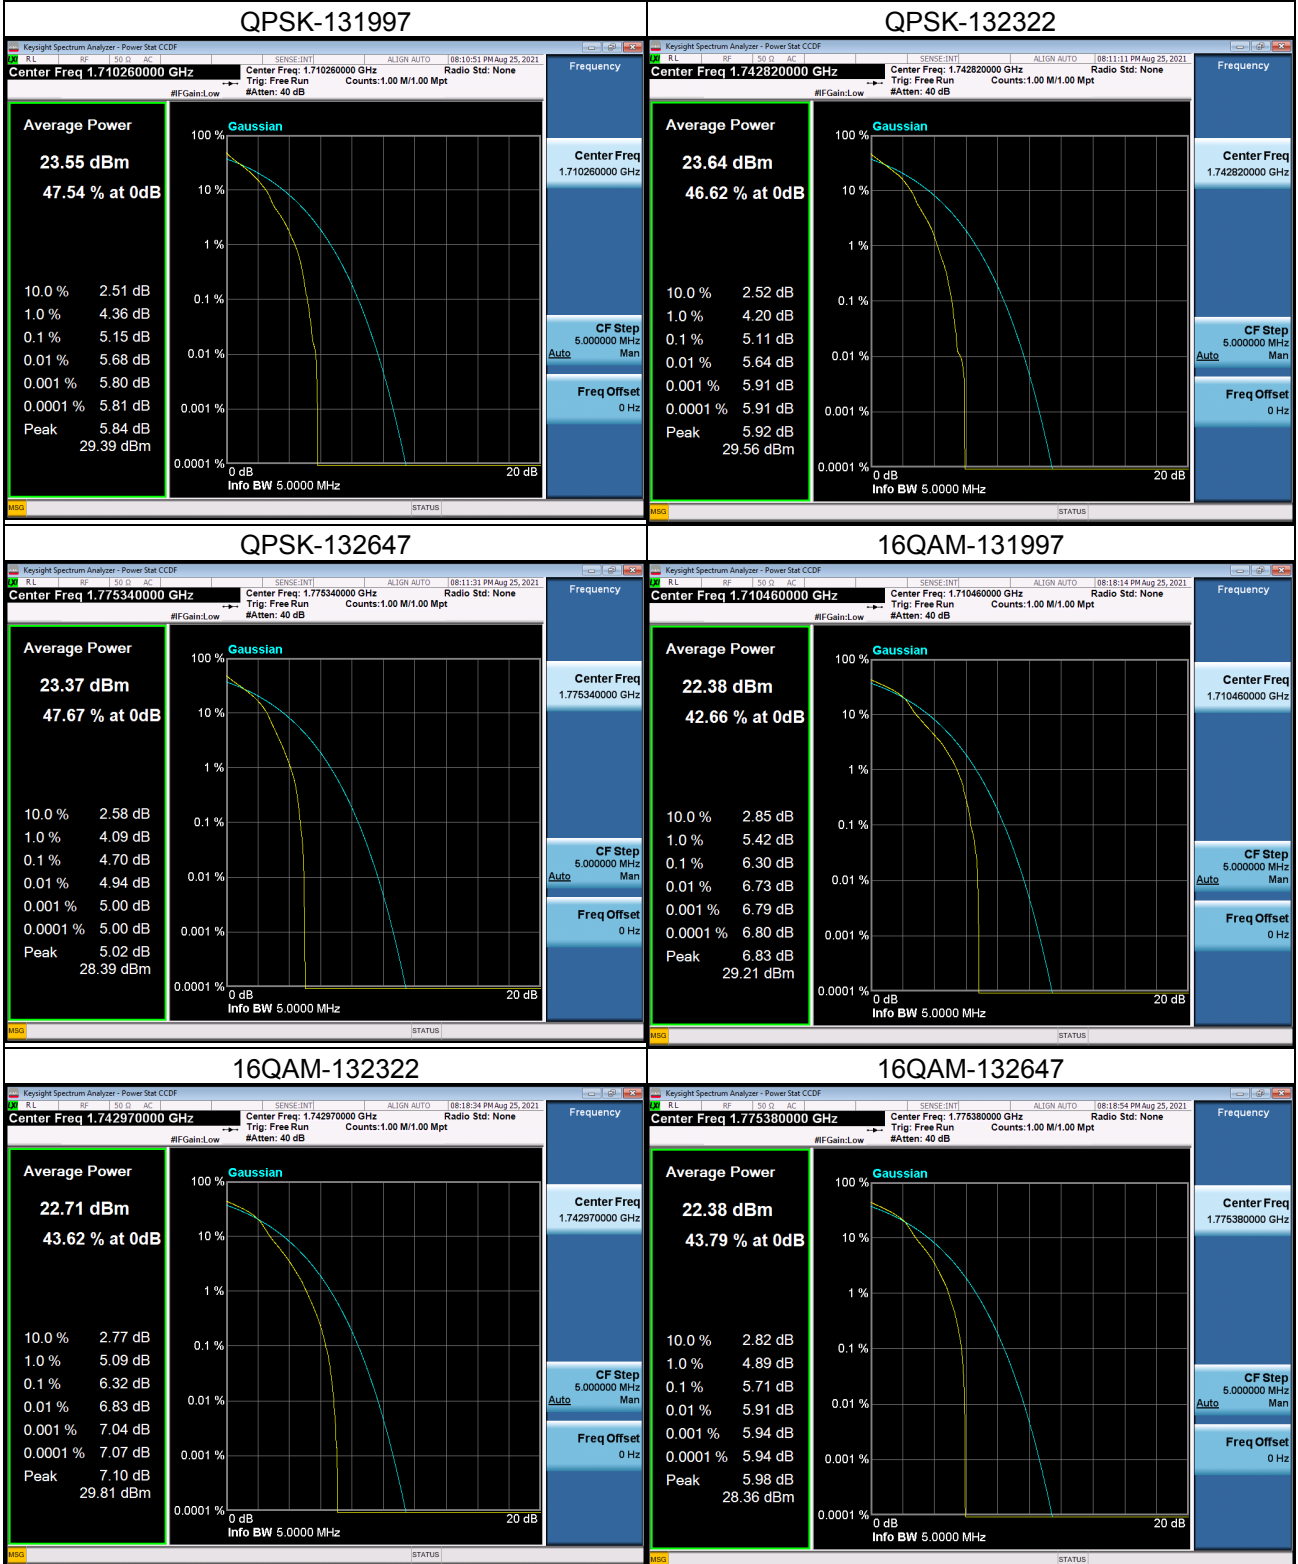

LTE Band 38_20M Spectrum Plot

LTE Band 38_20M Spectrum Plot

LTE Band 41_5M Spectrum Plot

LTE Band 41_5M Spectrum Plot

LTE Band 41_10M Spectrum Plot

LTE Band 41_10M Spectrum Plot

LTE Band 41_15M Spectrum Plot

LTE Band 41_15M Spectrum Plot

LTE Band 41_20M Spectrum Plot

LTE Band 41_20M Spectrum Plot

LTE Band 66_1.4M Spectrum Plot

LTE Band 66_1.4M Spectrum Plot

LTE Band 66_3M Spectrum Plot

LTE Band 66_3M Spectrum Plot

LTE Band 66_5M Spectrum Plot

LTE Band 66_5M Spectrum Plot

LTE Band 66_10M Spectrum Plot

LTE Band 66_10M Spectrum Plot

LTE Band 66_15M Spectrum Plot

LTE Band 66_15M Spectrum Plot

LTE Band 66_20M Spectrum Plot

LTE Band 66_20M Spectrum Plot