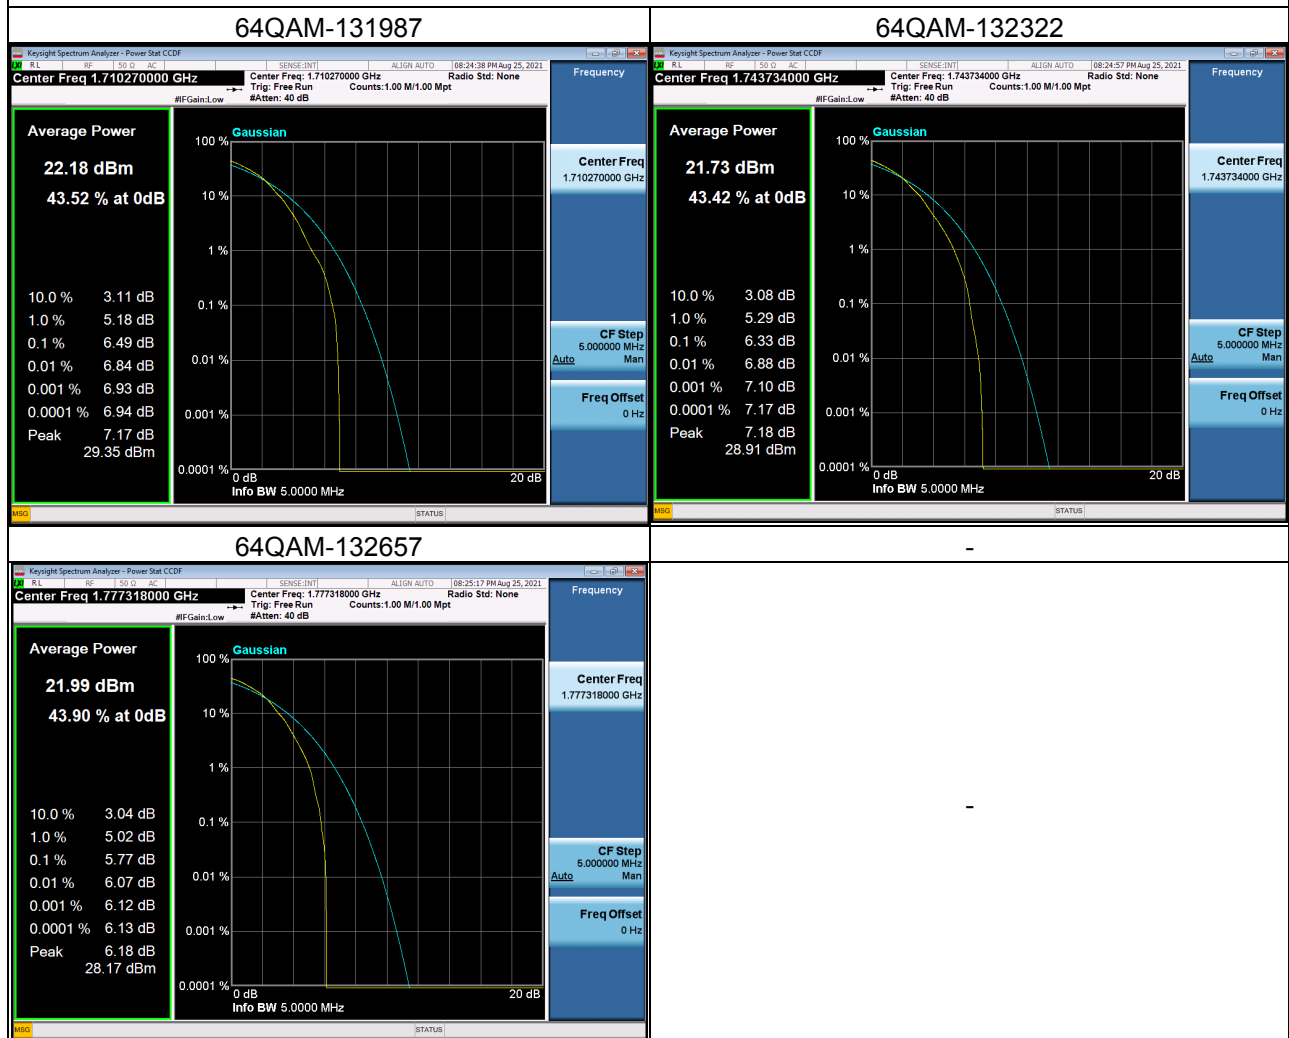

LTE Band 38_20M Spectrum Plot

LTE Band 38_20M Spectrum Plot

LTE Band 41_5M Spectrum Plot

LTE Band 41_5M Spectrum Plot

LTE Band 41_10M Spectrum Plot

LTE Band 41_10M Spectrum Plot

LTE Band 41_15M Spectrum Plot

LTE Band 41_15M Spectrum Plot

LTE Band 41_20M Spectrum Plot

LTE Band 41_20M Spectrum Plot

LTE Band 66_1.4M Spectrum Plot

LTE Band 66_1.4M Spectrum Plot

LTE Band 66_3M Spectrum Plot

LTE Band 66_3M Spectrum Plot

LTE Band 66_5M Spectrum Plot

LTE Band 66_5M Spectrum Plot

LTE Band 66_10M Spectrum Plot

LTE Band 66_10M Spectrum Plot

LTE Band 66_15M Spectrum Plot

LTE Band 66_15M Spectrum Plot

LTE Band 66_20M Spectrum Plot

LTE Band 66_20M Spectrum Plot