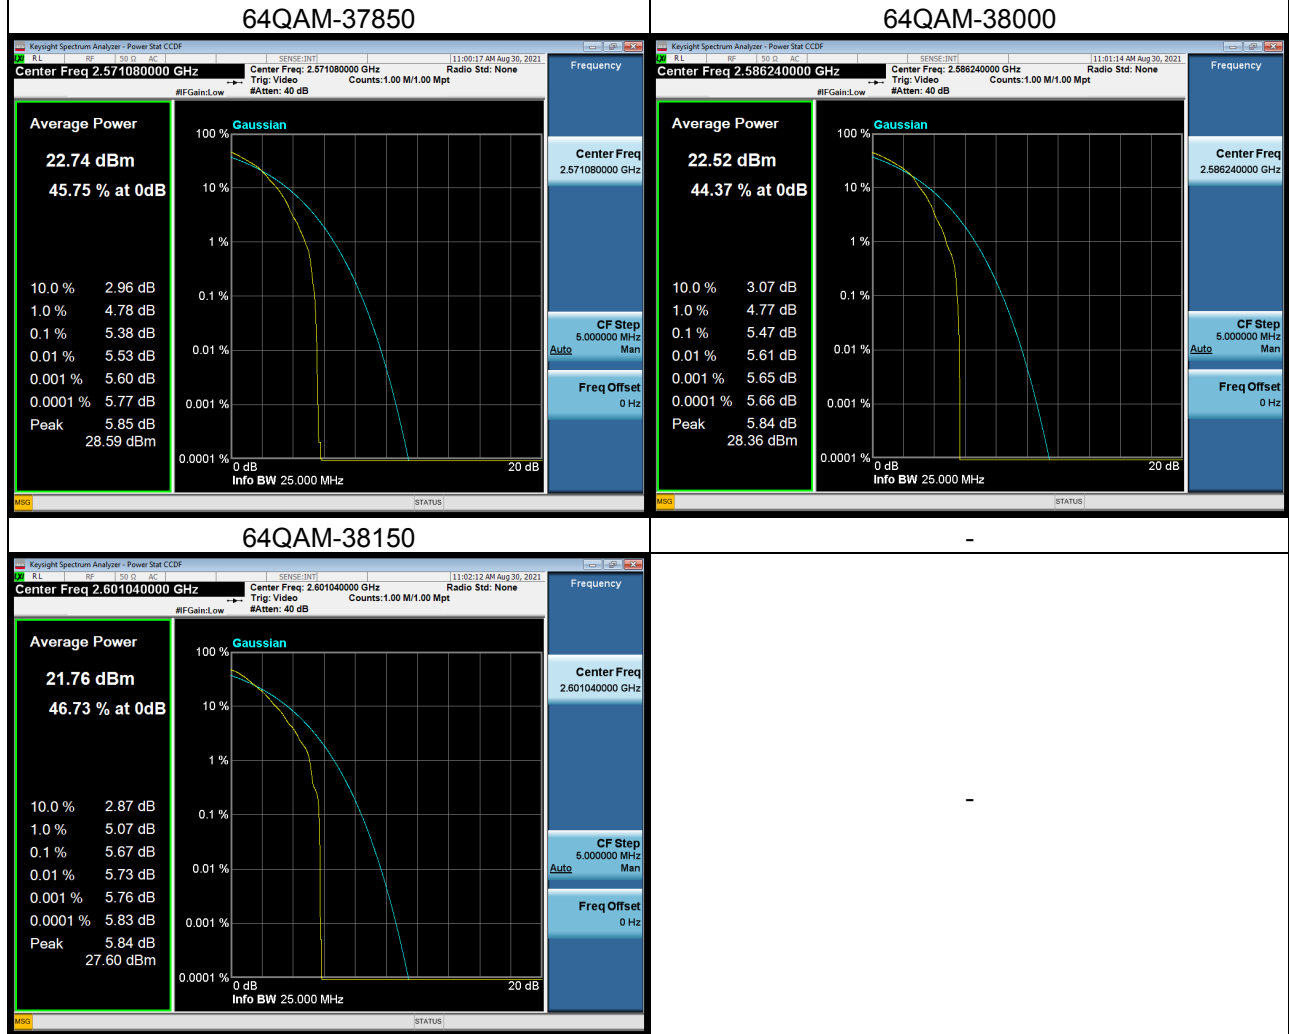

LTE Band 38_20M Spectrum Plot

LTE Band 38_20M Spectrum Plot

LTE Band 41_5M Spectrum Plot

LTE Band 41_5M Spectrum Plot

LTE Band 41_10M Spectrum Plot

LTE Band 41_10M Spectrum Plot

LTE Band 41_15M Spectrum Plot

LTE Band 41_15M Spectrum Plot

LTE Band 41_20M Spectrum Plot

LTE Band 41_20M Spectrum Plot

LTE Band 66_1.4M Spectrum Plot

LTE Band 66_1.4M Spectrum Plot

LTE Band 66_3M Spectrum Plot

LTE Band 66_3M Spectrum Plot

LTE Band 66_5M Spectrum Plot

LTE Band 66_5M Spectrum Plot

LTE Band 66_10M Spectrum Plot

LTE Band 66_10M Spectrum Plot

LTE Band 66_15M Spectrum Plot

LTE Band 66_15M Spectrum Plot

LTE Band 66_20M Spectrum Plot

LTE Band 66_20M Spectrum Plot