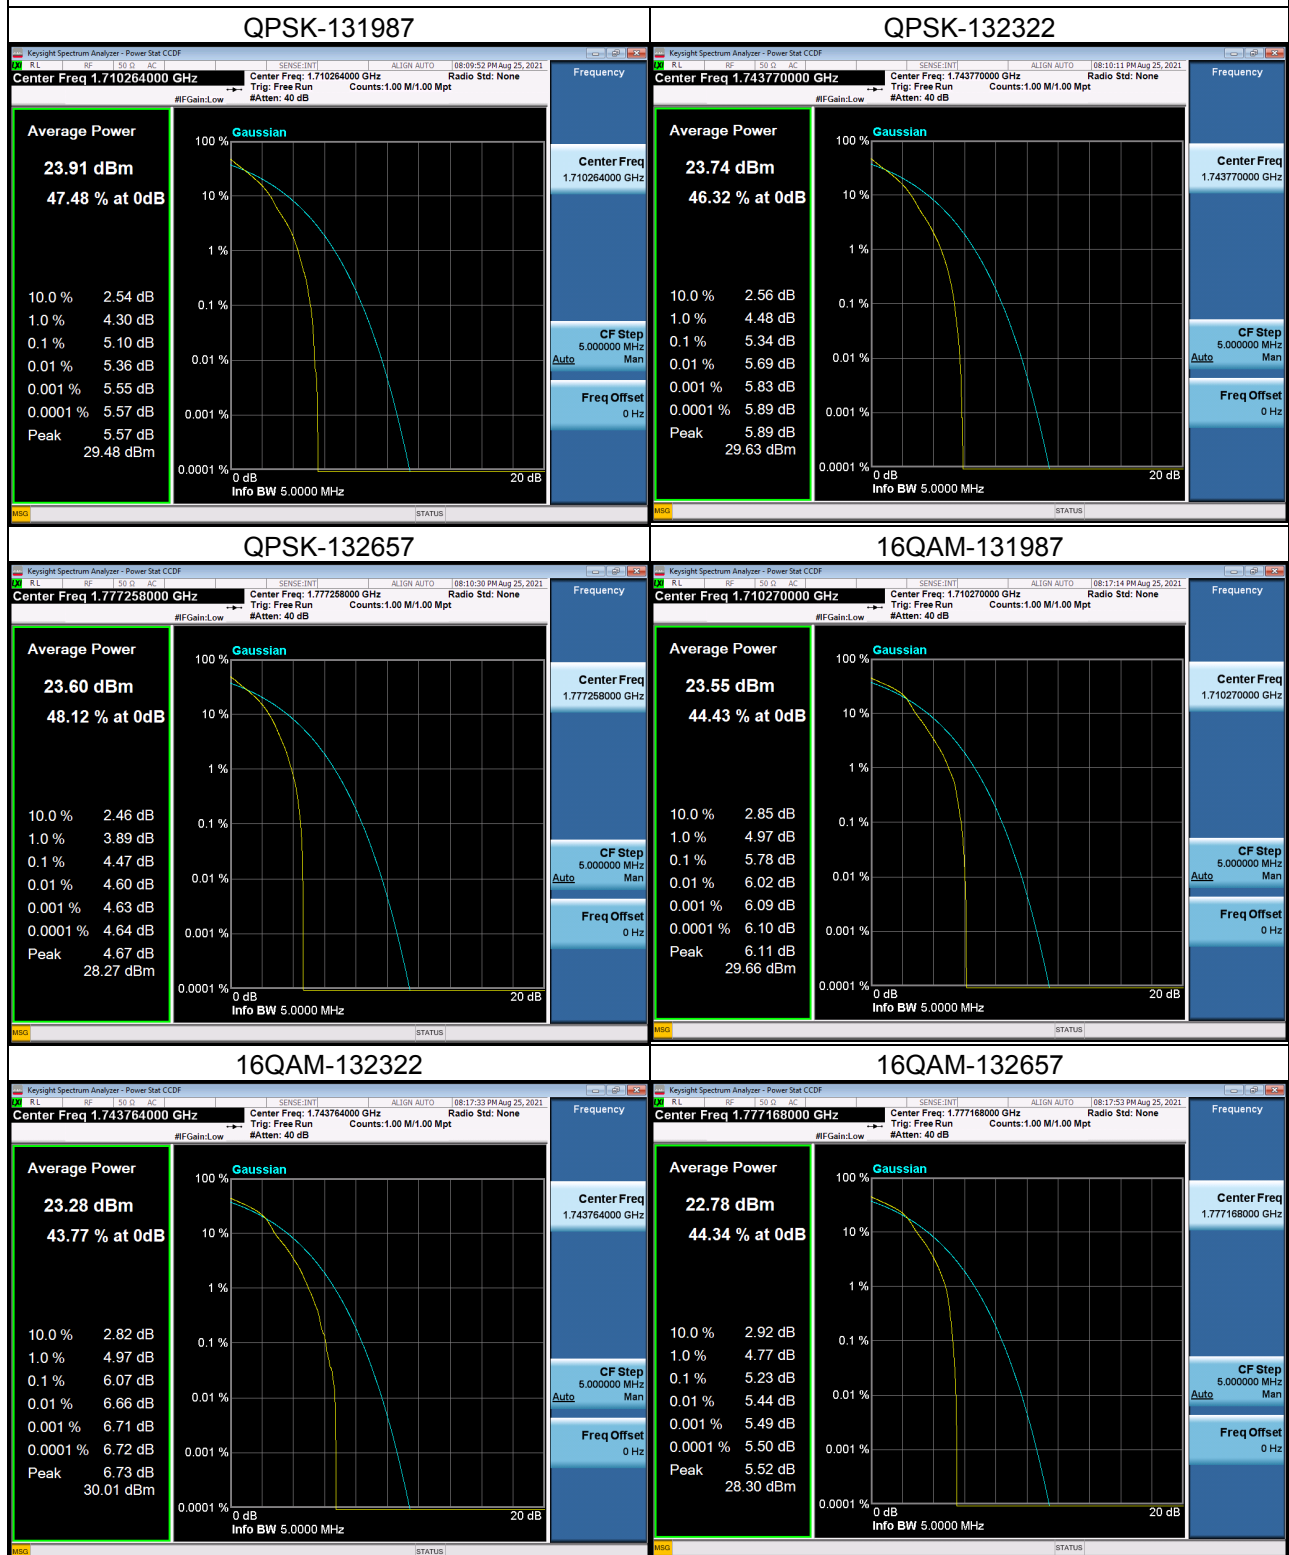

LTE Band 38_20M Spectrum Plot

LTE Band 38_20M Spectrum Plot

LTE Band 41_5M Spectrum Plot

LTE Band 41_5M Spectrum Plot

LTE Band 41_10M Spectrum Plot

LTE Band 41_10M Spectrum Plot

LTE Band 41_15M Spectrum Plot

LTE Band 41_15M Spectrum Plot

LTE Band 41_20M Spectrum Plot

LTE Band 41_20M Spectrum Plot

LTE Band 66_1.4M Spectrum Plot

LTE Band 66_1.4M Spectrum Plot

LTE Band 66_3M Spectrum Plot

LTE Band 66_3M Spectrum Plot

LTE Band 66_5M Spectrum Plot

LTE Band 66_5M Spectrum Plot

LTE Band 66_10M Spectrum Plot

LTE Band 66_10M Spectrum Plot

LTE Band 66_15M Spectrum Plot

LTE Band 66_15M Spectrum Plot

LTE Band 66_20M Spectrum Plot

LTE Band 66_20M Spectrum Plot