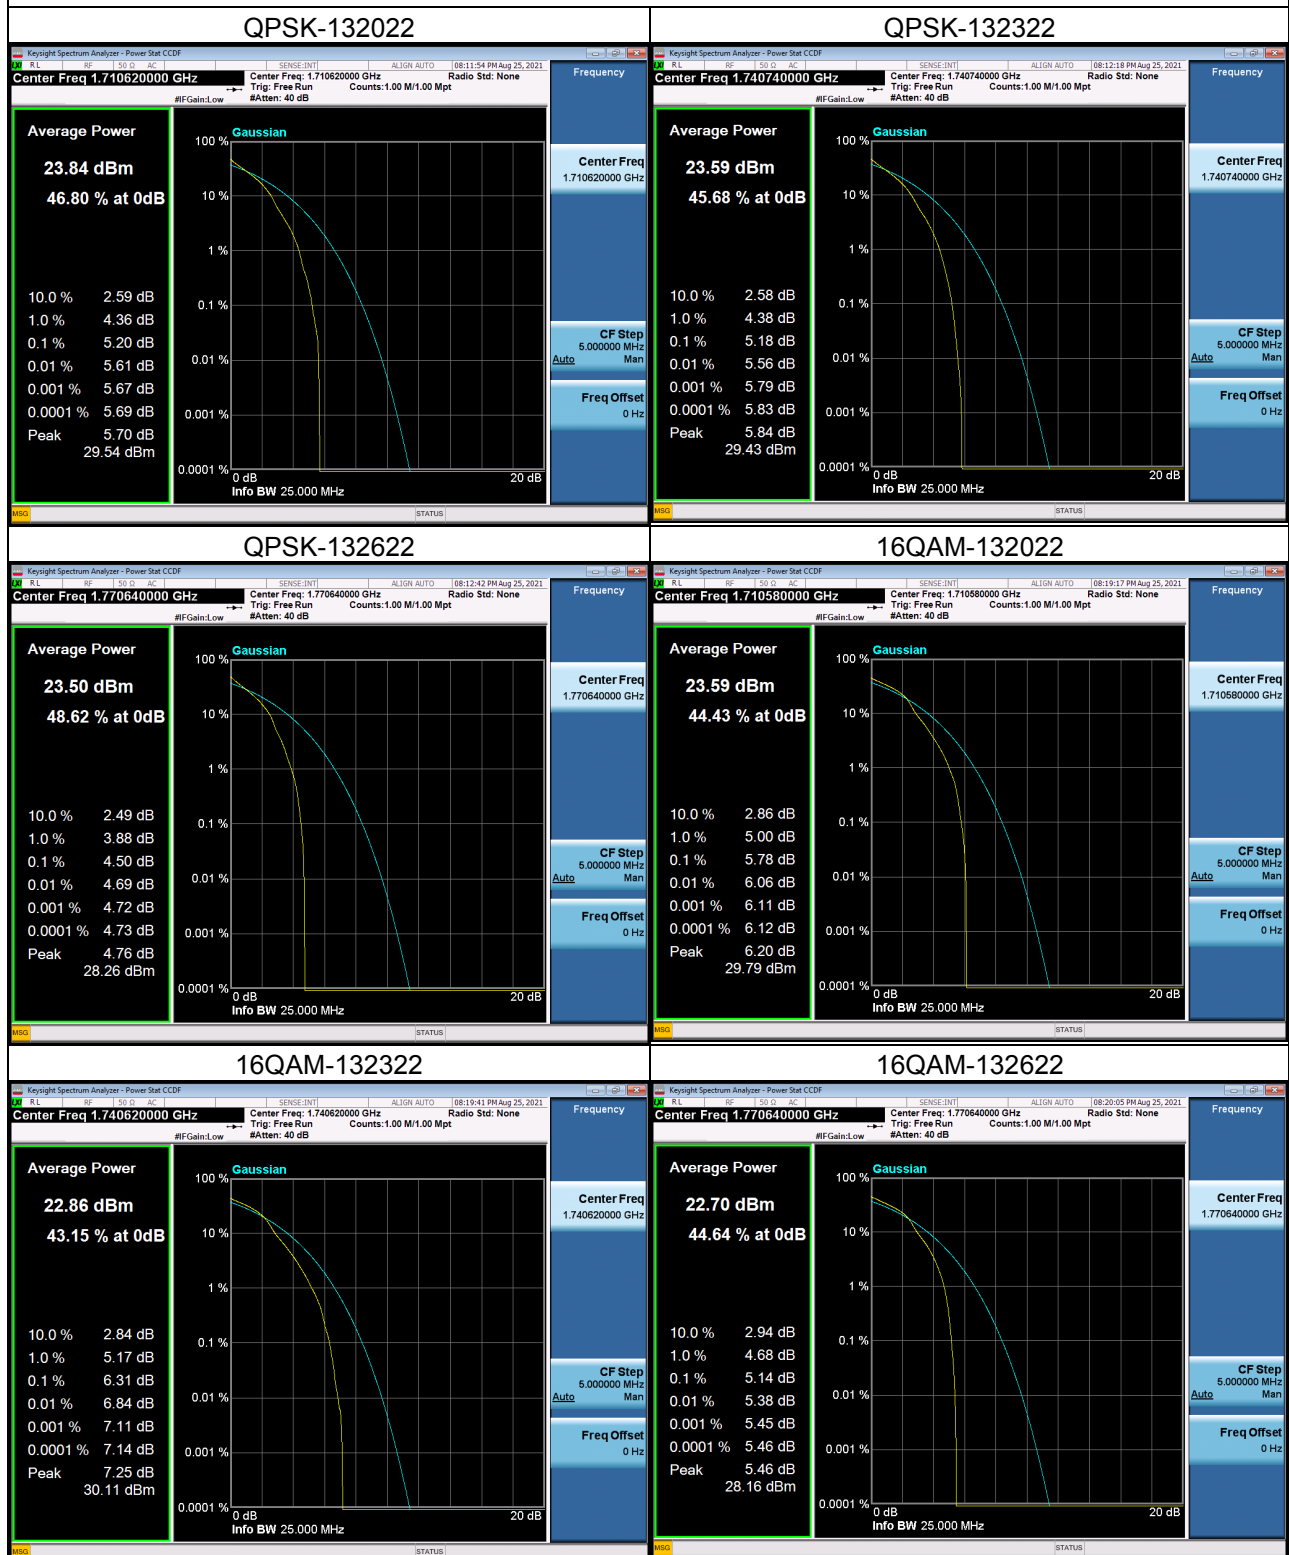

LTE Band 38_20M Spectrum Plot

LTE Band 38_20M Spectrum Plot

LTE Band 41_5M Spectrum Plot

LTE Band 41_5M Spectrum Plot

LTE Band 41_10M Spectrum Plot

LTE Band 41_10M Spectrum Plot

LTE Band 41_15M Spectrum Plot

LTE Band 41_15M Spectrum Plot

LTE Band 41_20M Spectrum Plot

LTE Band 41_20M Spectrum Plot

LTE Band 66_1.4M Spectrum Plot

LTE Band 66_1.4M Spectrum Plot

LTE Band 66_3M Spectrum Plot

LTE Band 66_3M Spectrum Plot

LTE Band 66_5M Spectrum Plot

LTE Band 66_5M Spectrum Plot

LTE Band 66_10M Spectrum Plot

LTE Band 66_10M Spectrum Plot

LTE Band 66_15M Spectrum Plot

LTE Band 66_15M Spectrum Plot

LTE Band 66_20M Spectrum Plot

LTE Band 66_20M Spectrum Plot