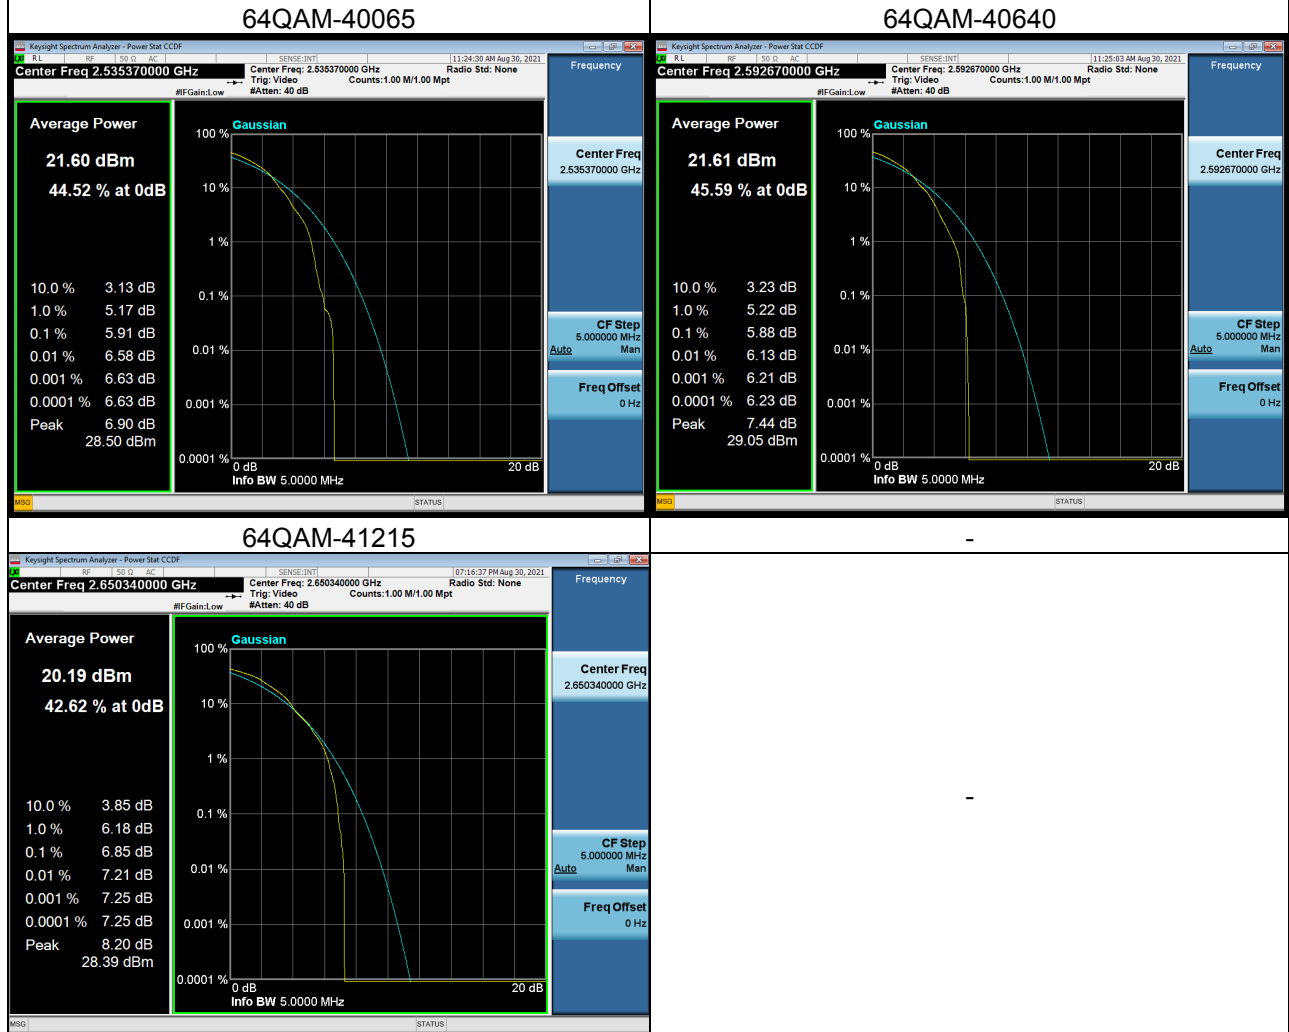

LTE Band 38_20M Spectrum Plot

LTE Band 38_20M Spectrum Plot

LTE Band 41_5M Spectrum Plot

LTE Band 41_5M Spectrum Plot

LTE Band 41_10M Spectrum Plot

LTE Band 41_10M Spectrum Plot

LTE Band 41_15M Spectrum Plot

LTE Band 41_15M Spectrum Plot

LTE Band 41_20M Spectrum Plot

LTE Band 41_20M Spectrum Plot

LTE Band 66_1.4M Spectrum Plot

LTE Band 66_1.4M Spectrum Plot

LTE Band 66_3M Spectrum Plot

LTE Band 66_3M Spectrum Plot

LTE Band 66_5M Spectrum Plot

LTE Band 66_5M Spectrum Plot

LTE Band 66_10M Spectrum Plot

LTE Band 66_10M Spectrum Plot

LTE Band 66_15M Spectrum Plot

LTE Band 66_15M Spectrum Plot

LTE Band 66_20M Spectrum Plot

LTE Band 66_20M Spectrum Plot