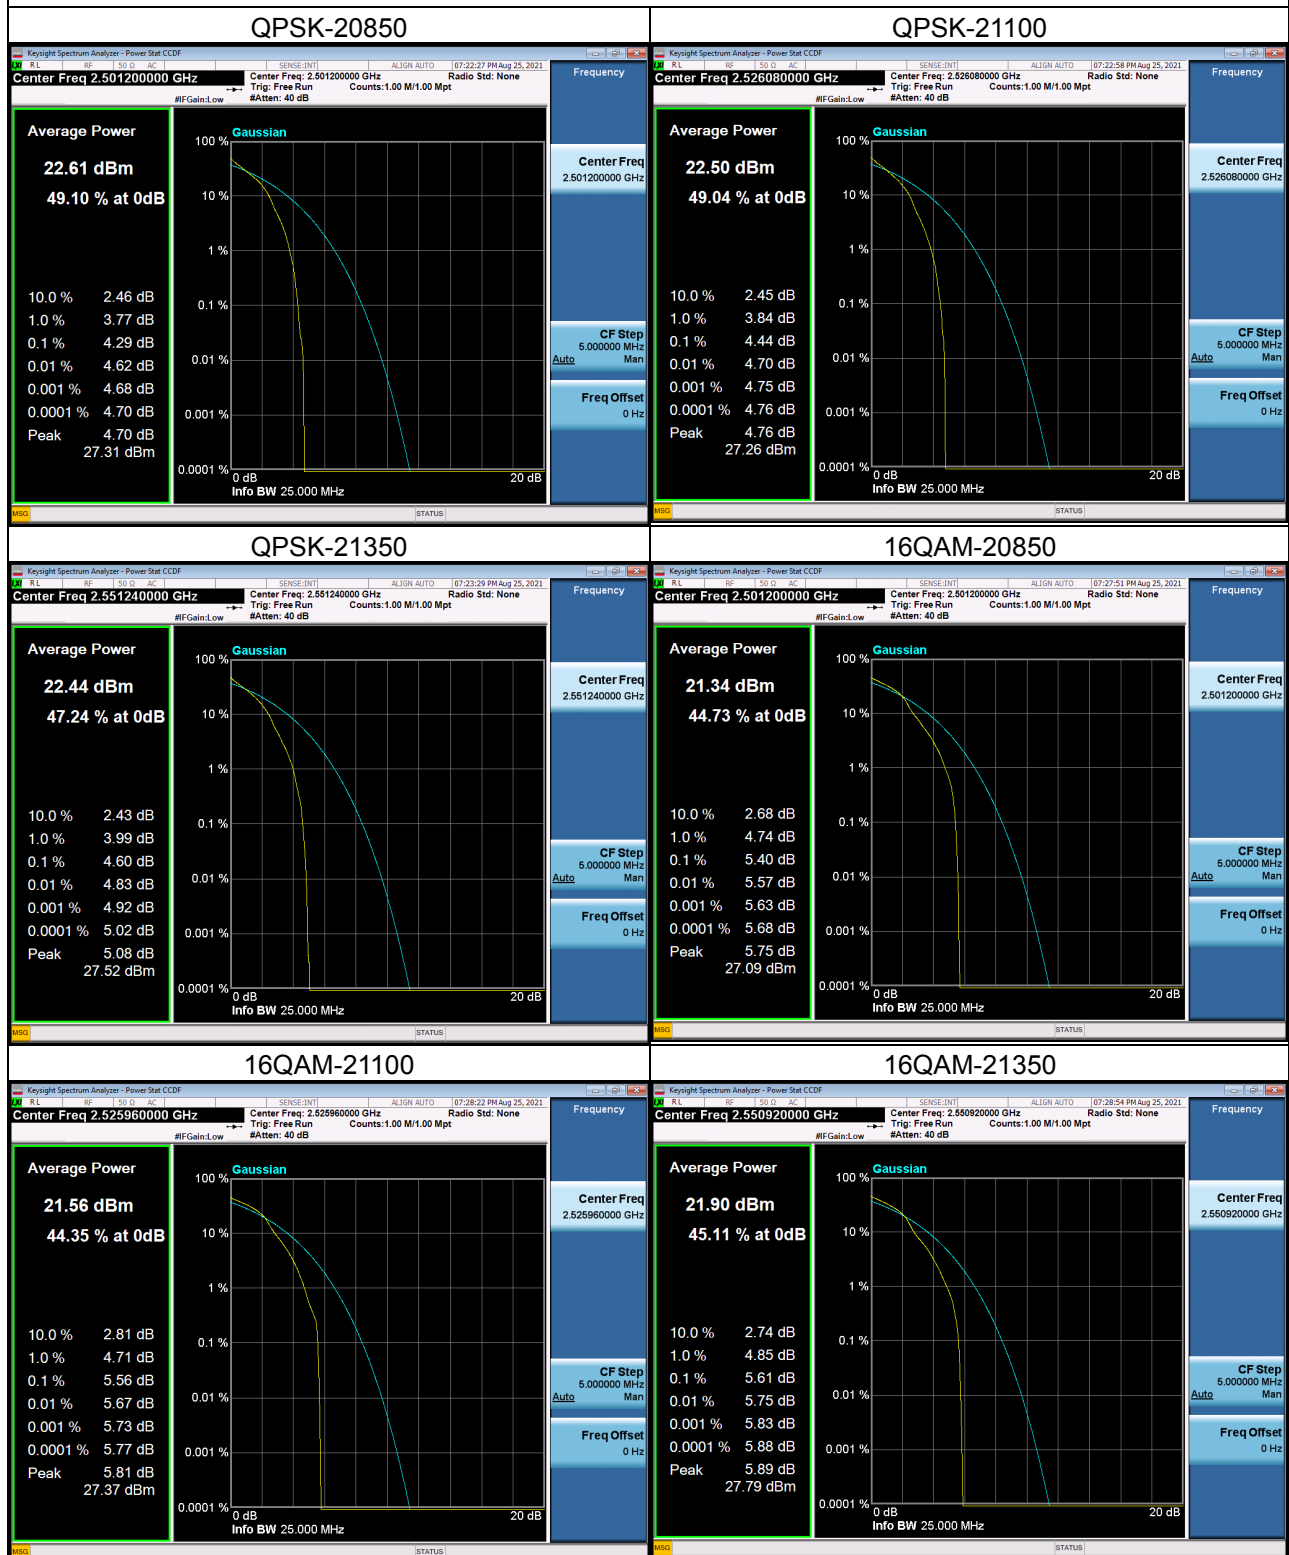

## LTE Band 7\_20M Spectrum Plot

## LTE Band 12 Spectrum Plot\_1.4M