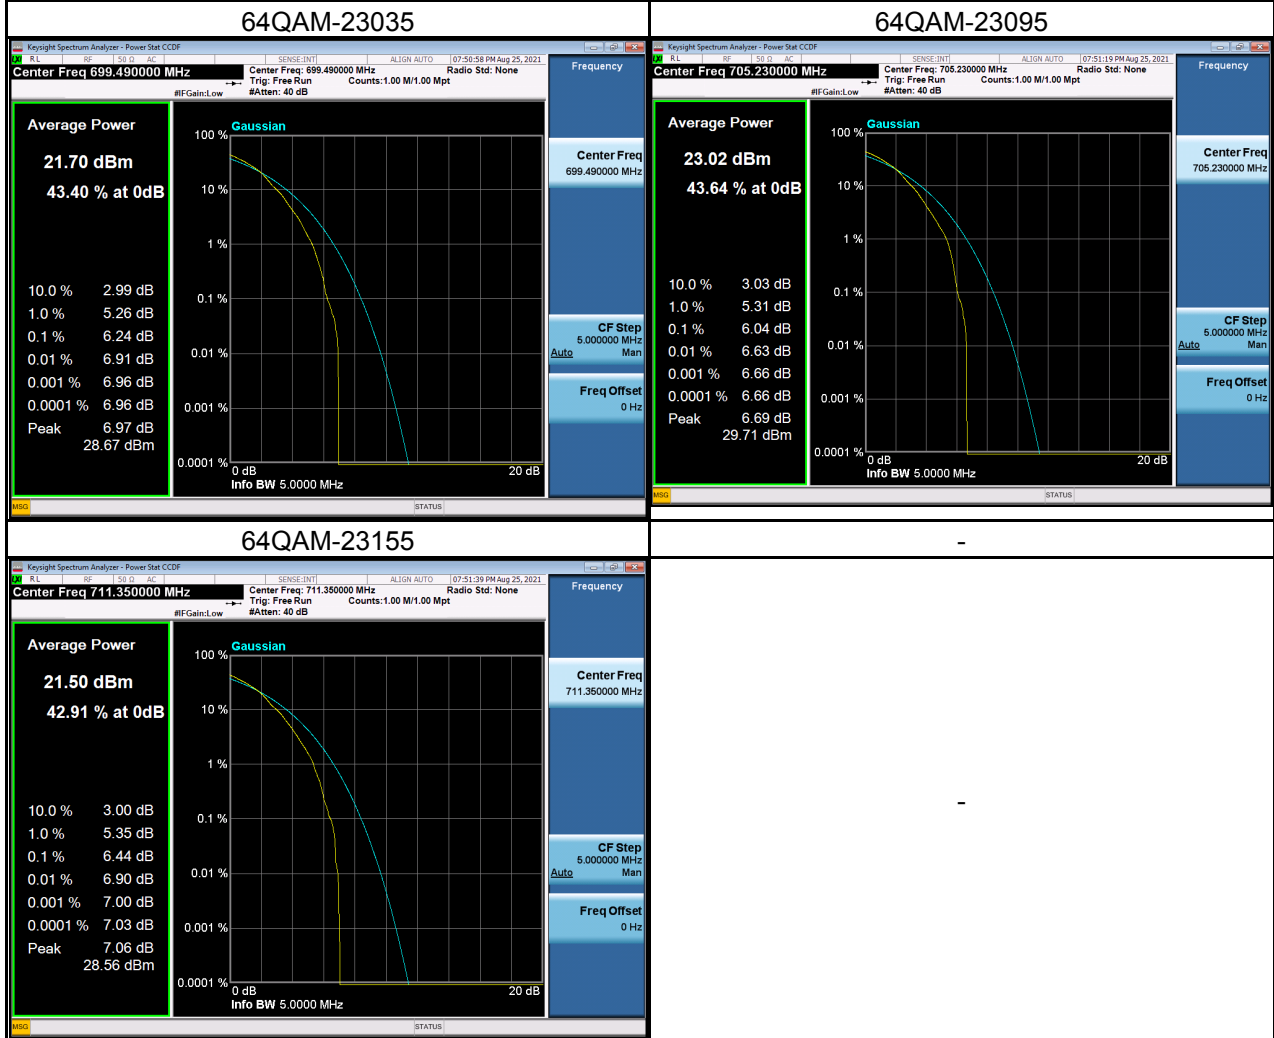

LTE Band 12 Spectrum Plot_5M