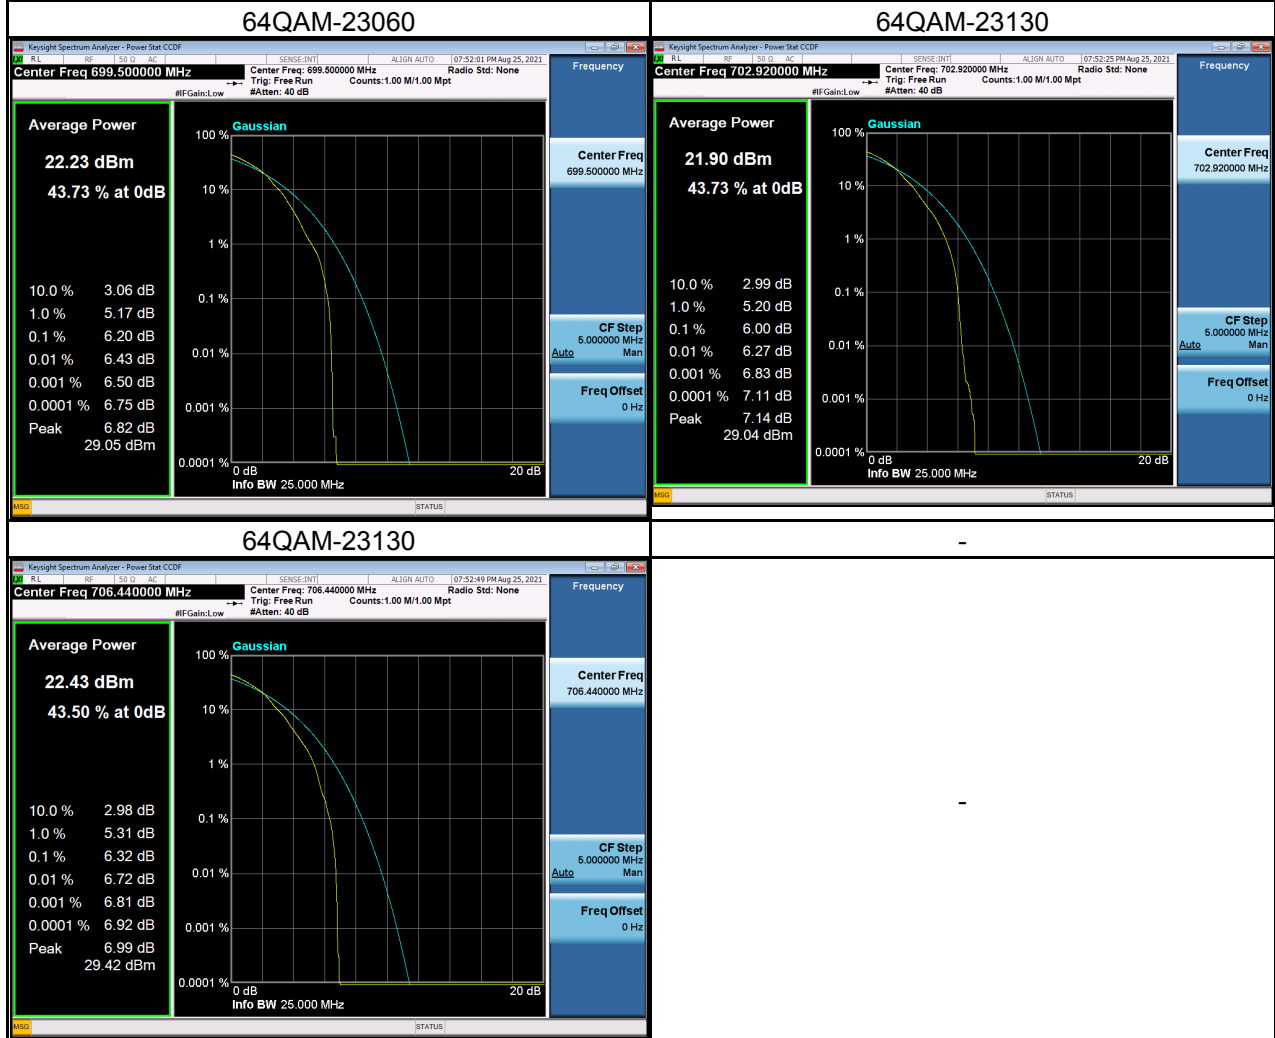

## LTE Band 12 Spectrum Plot\_5M

## LTE Band 12 Spectrum Plot\_10M