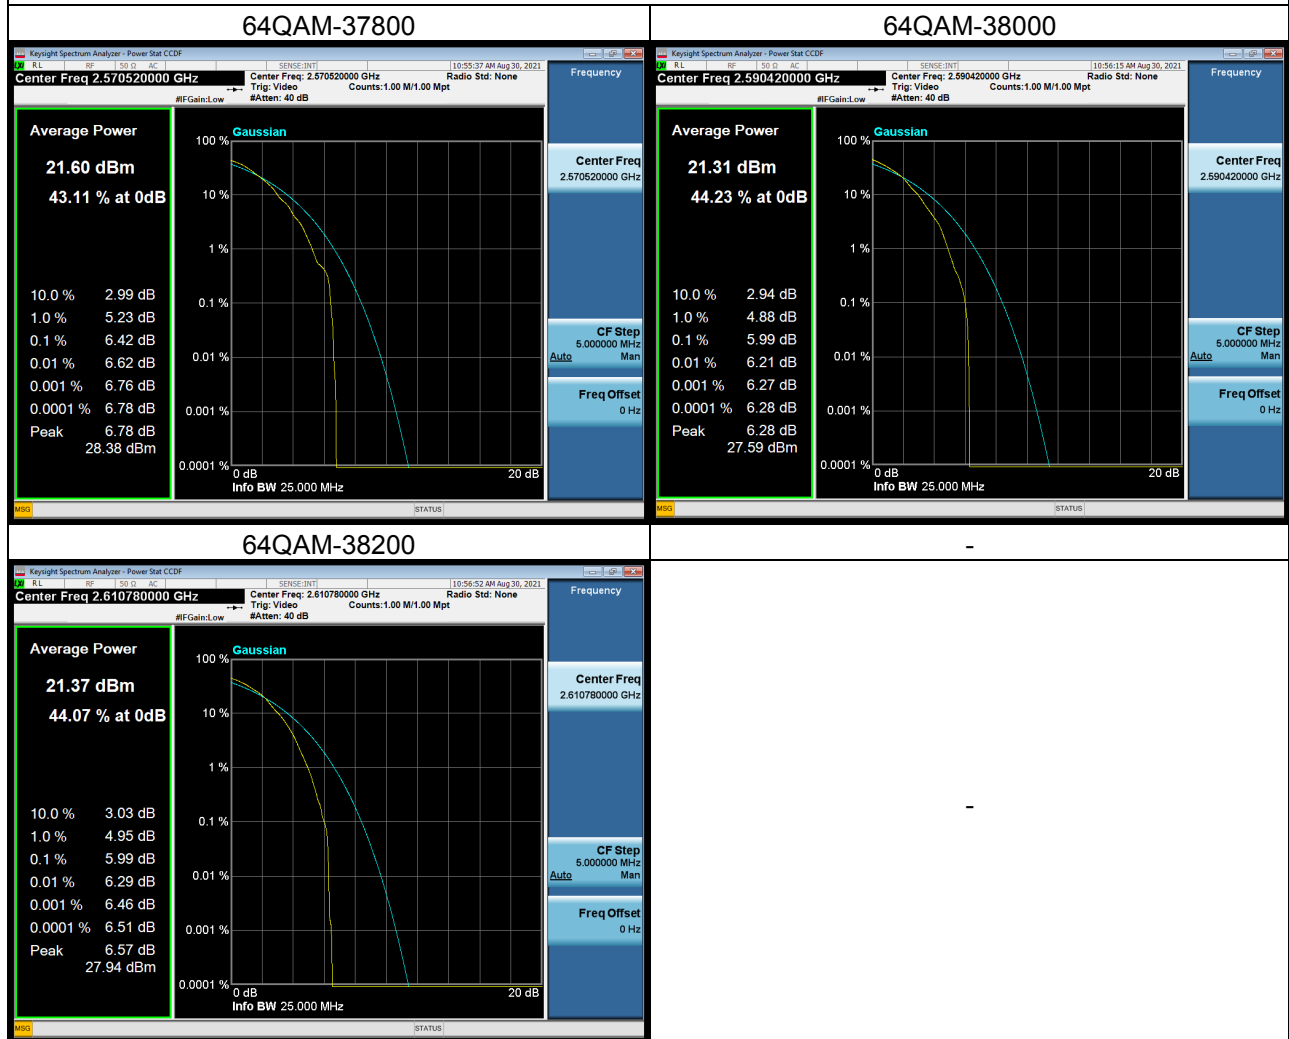

LTE Band 38_10M Spectrum Plot