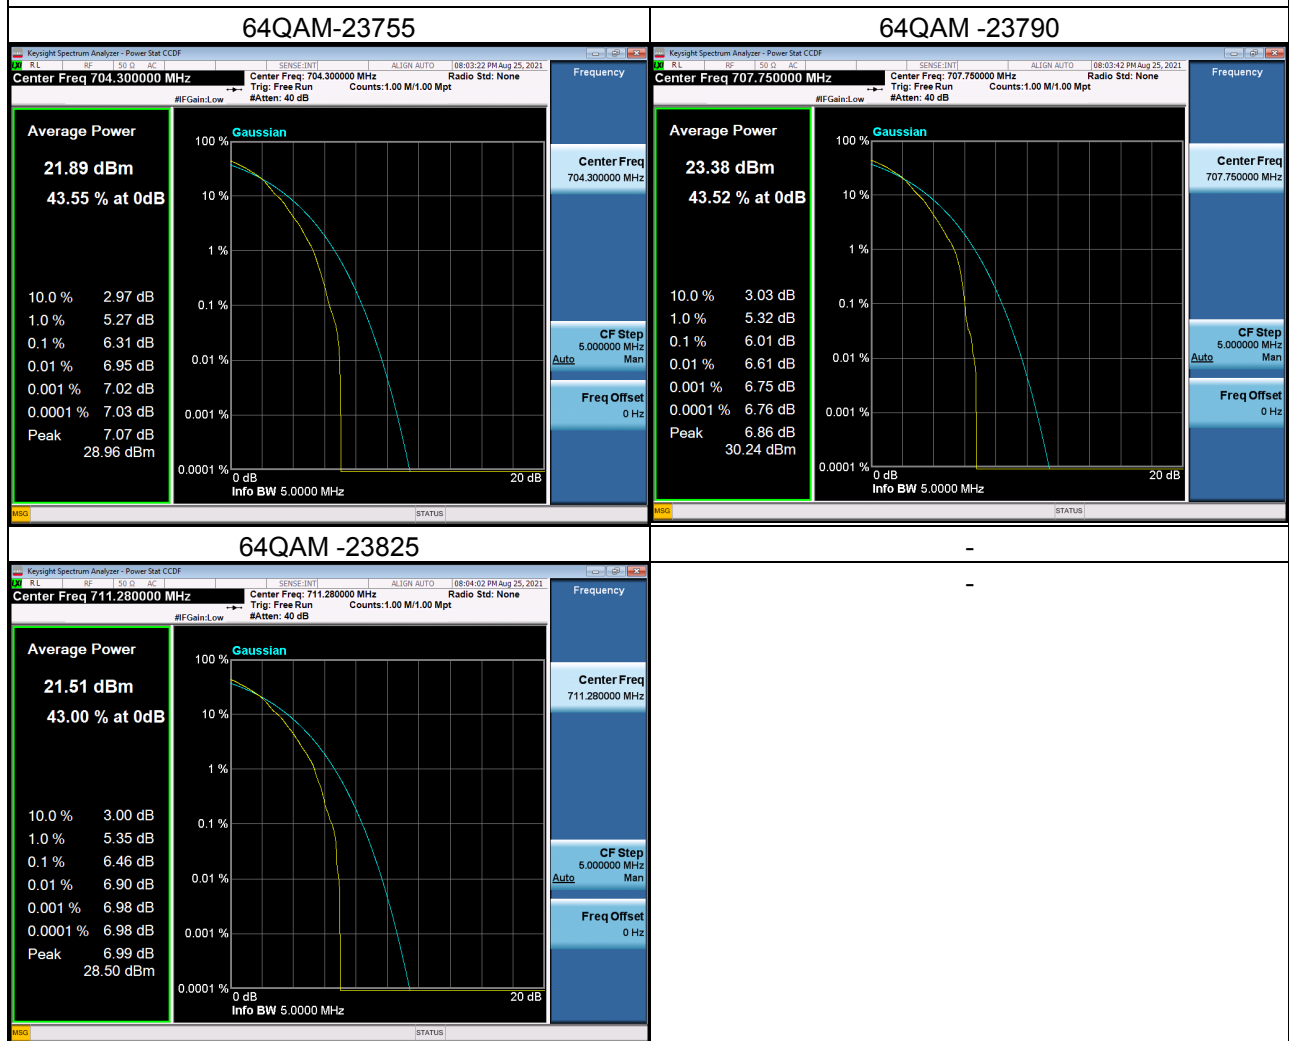

LTE Band 17_5M Spectrum Plot