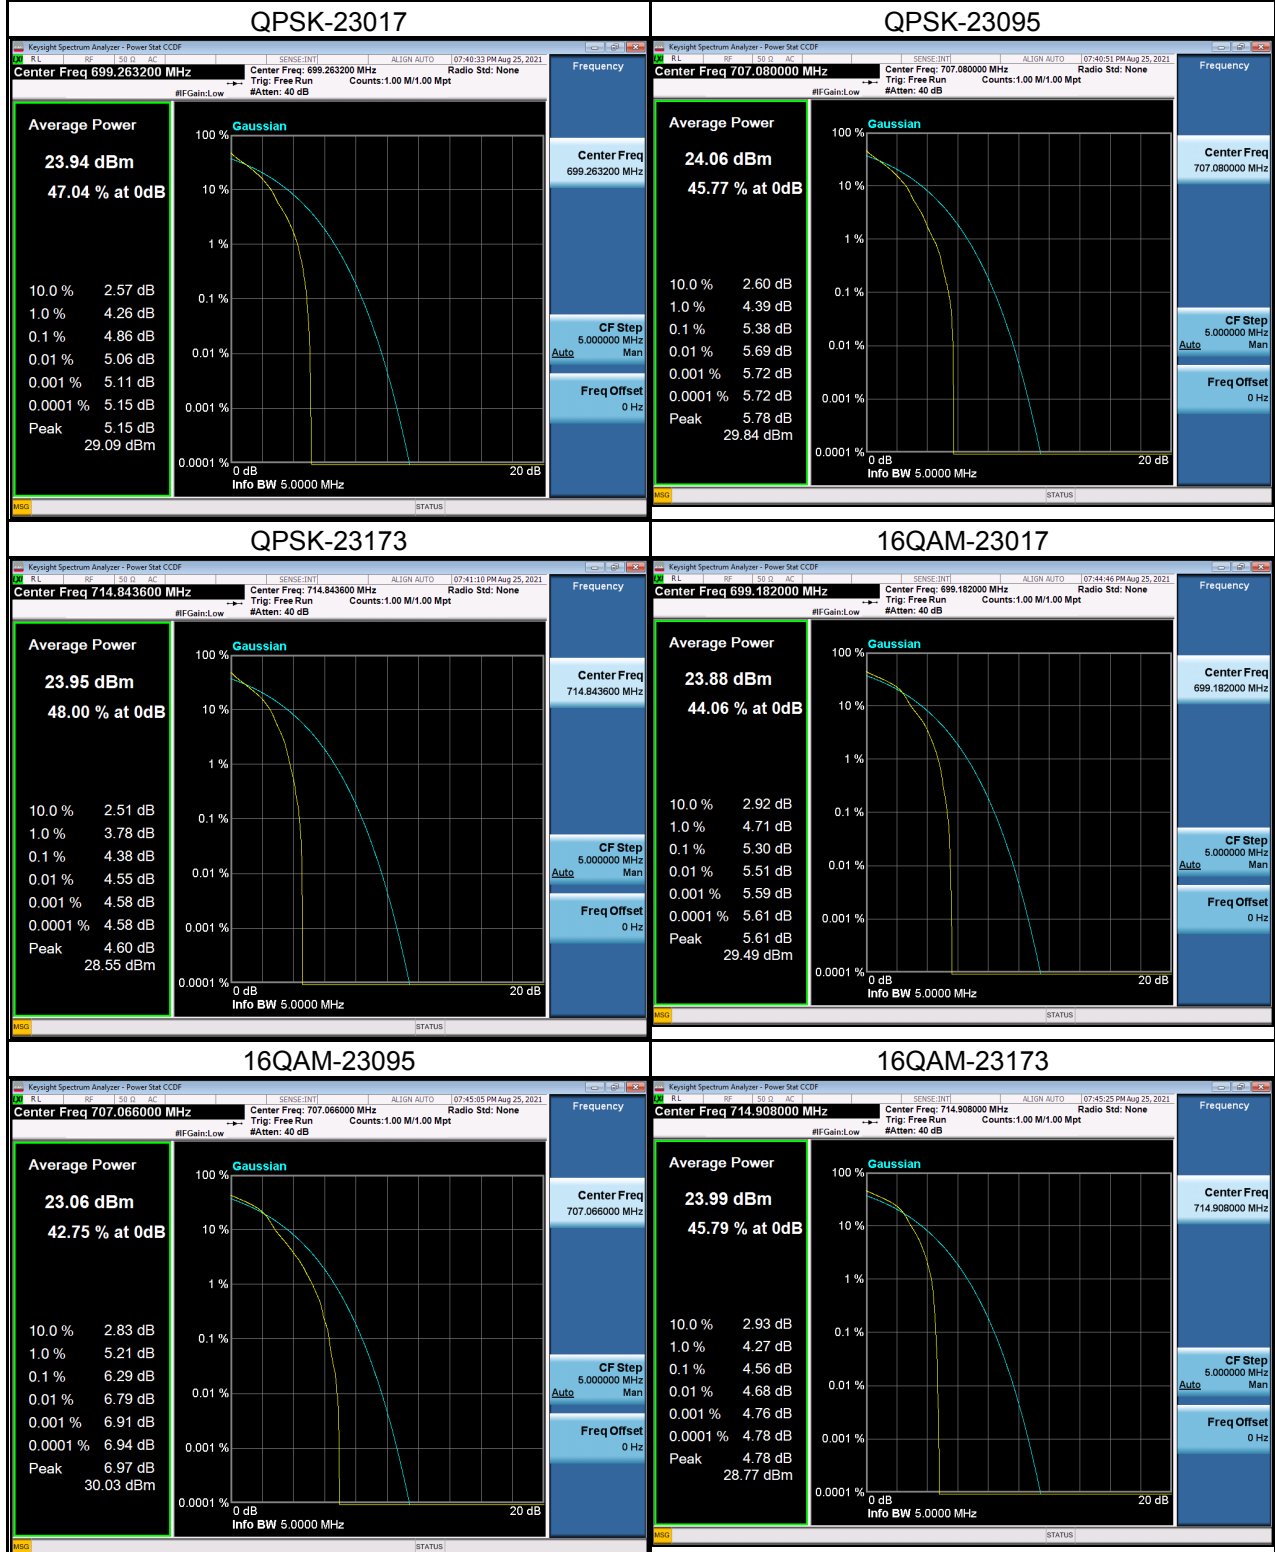

## LTE Band 7\_20M Spectrum Plot

## LTE Band 12 Spectrum Plot\_1.4M