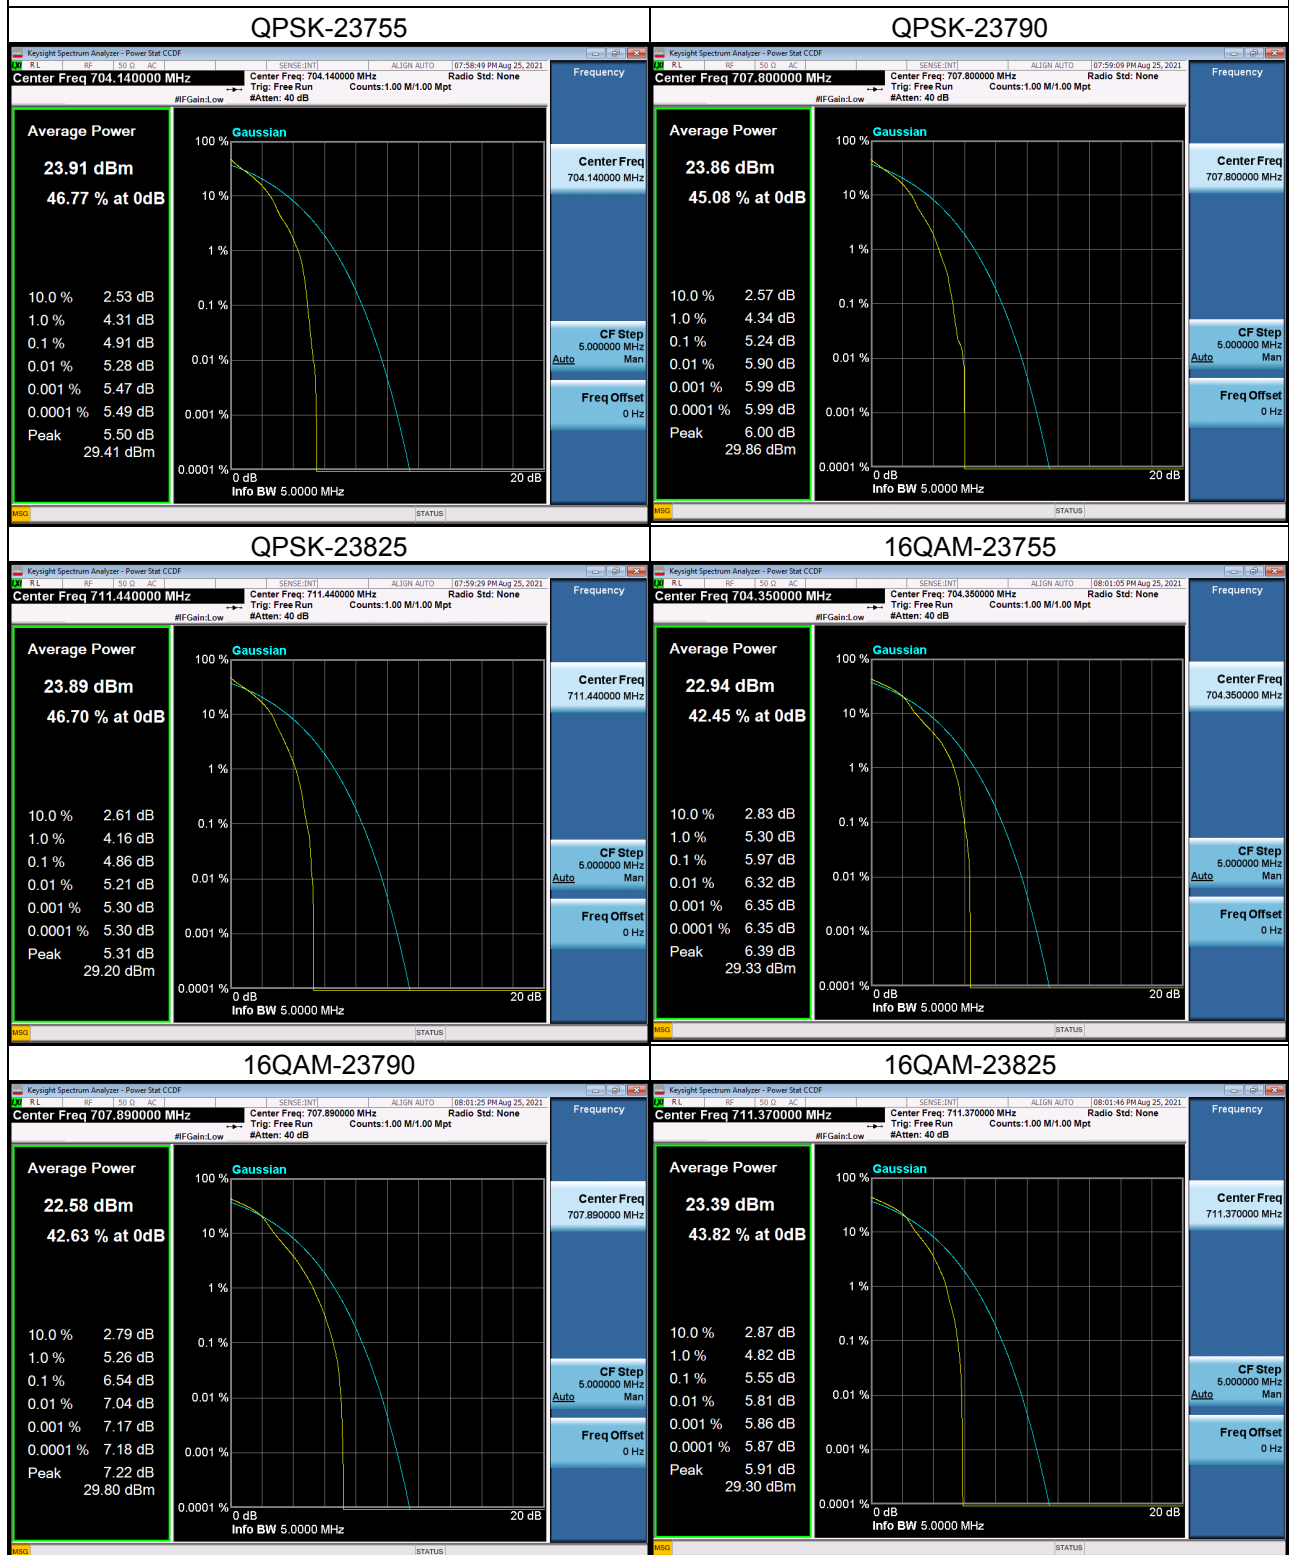

LTE Band 17_5M Spectrum Plot