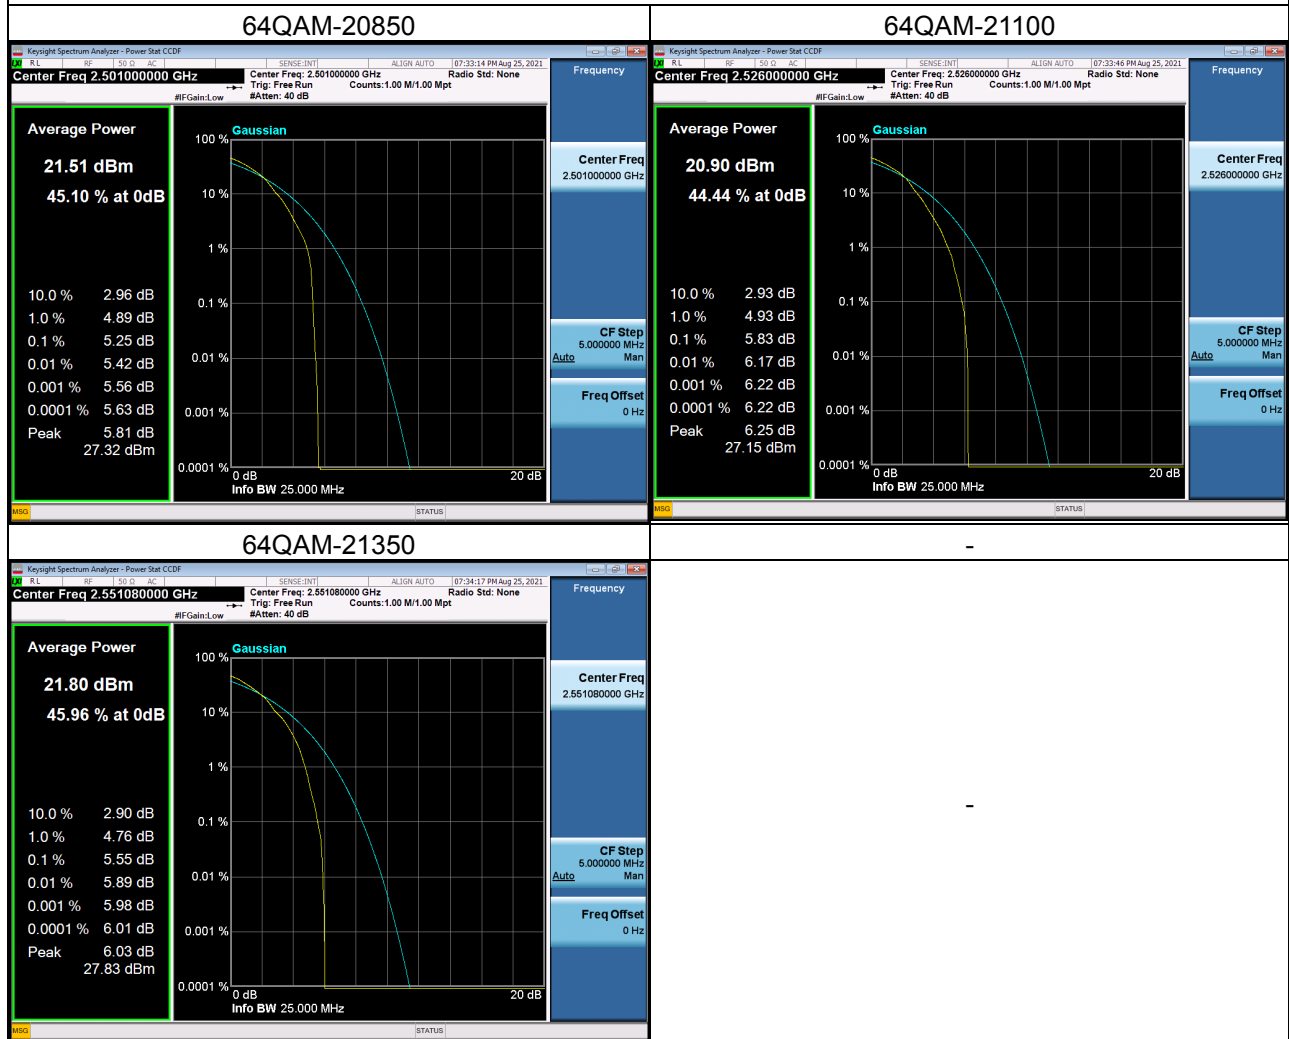

## LTE Band 7\_20M Spectrum Plot

## LTE Band 12 Spectrum Plot\_1.4M