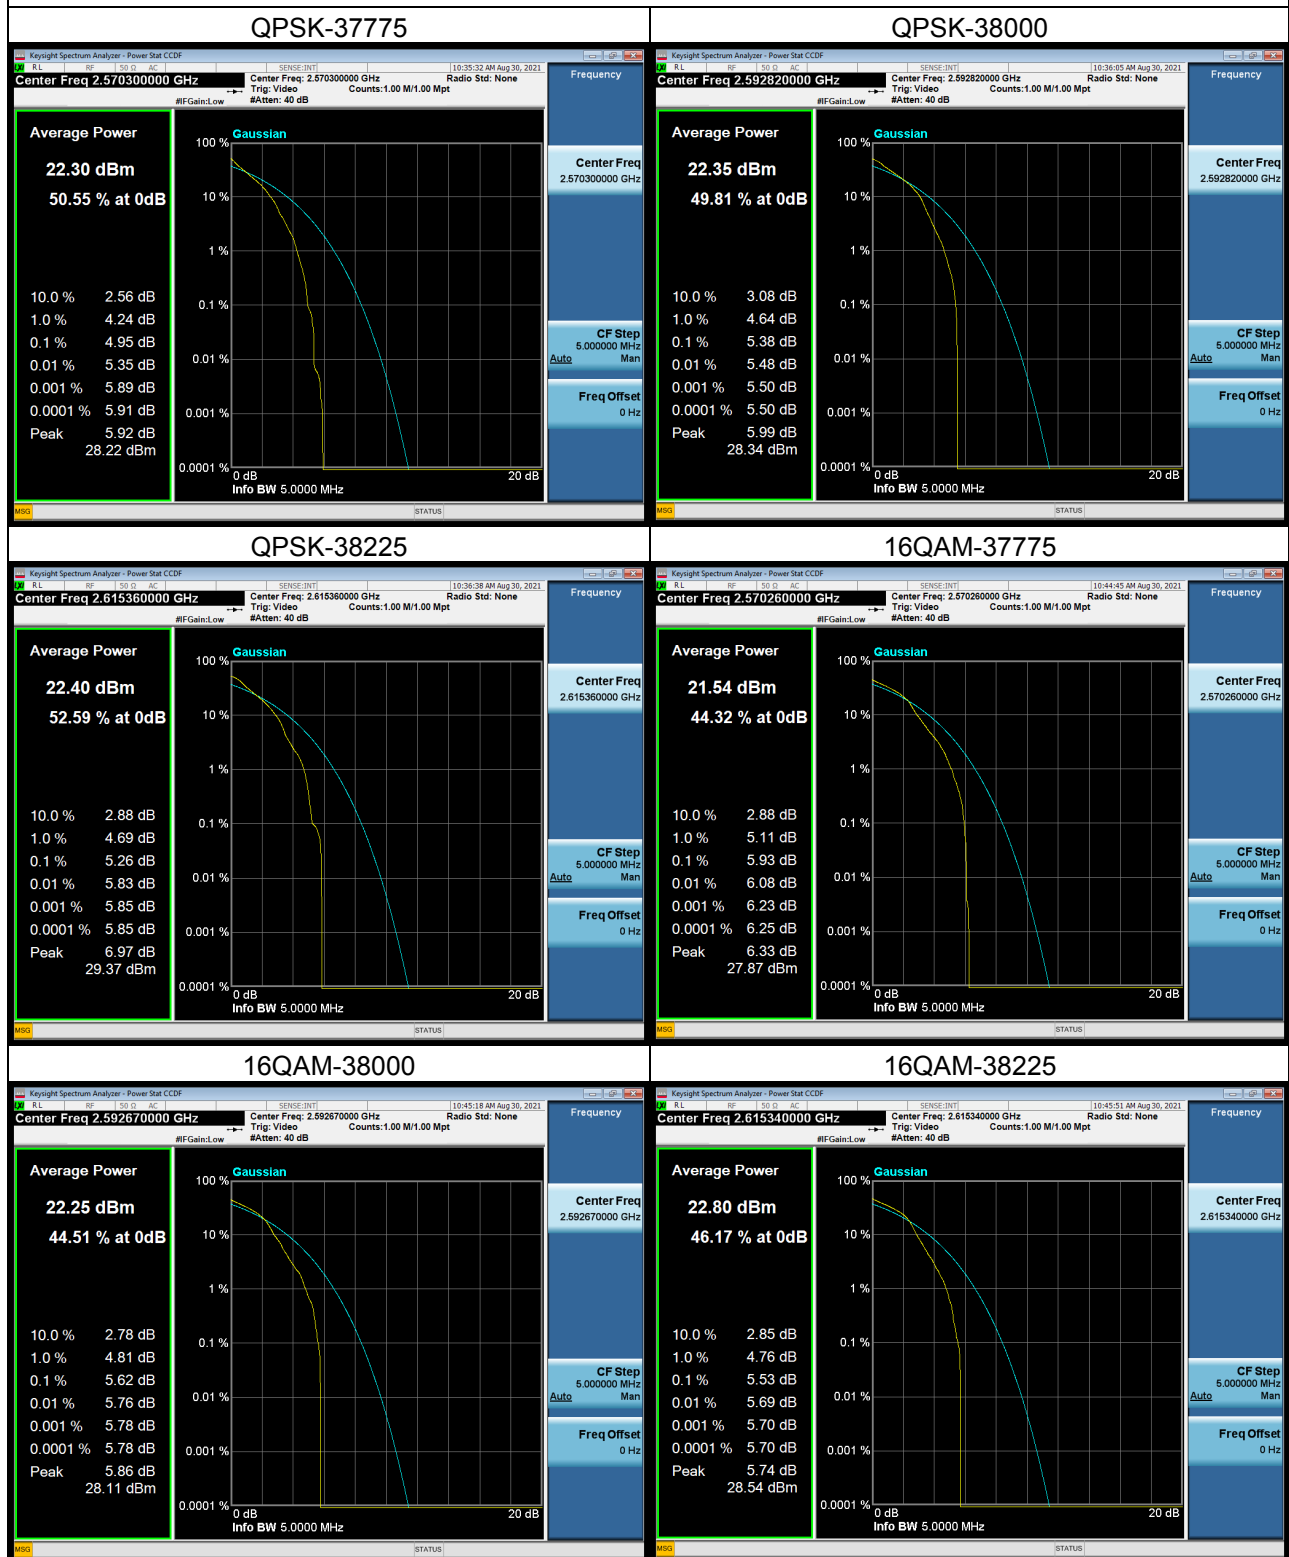

LTE Band 38_5M Spectrum Plot