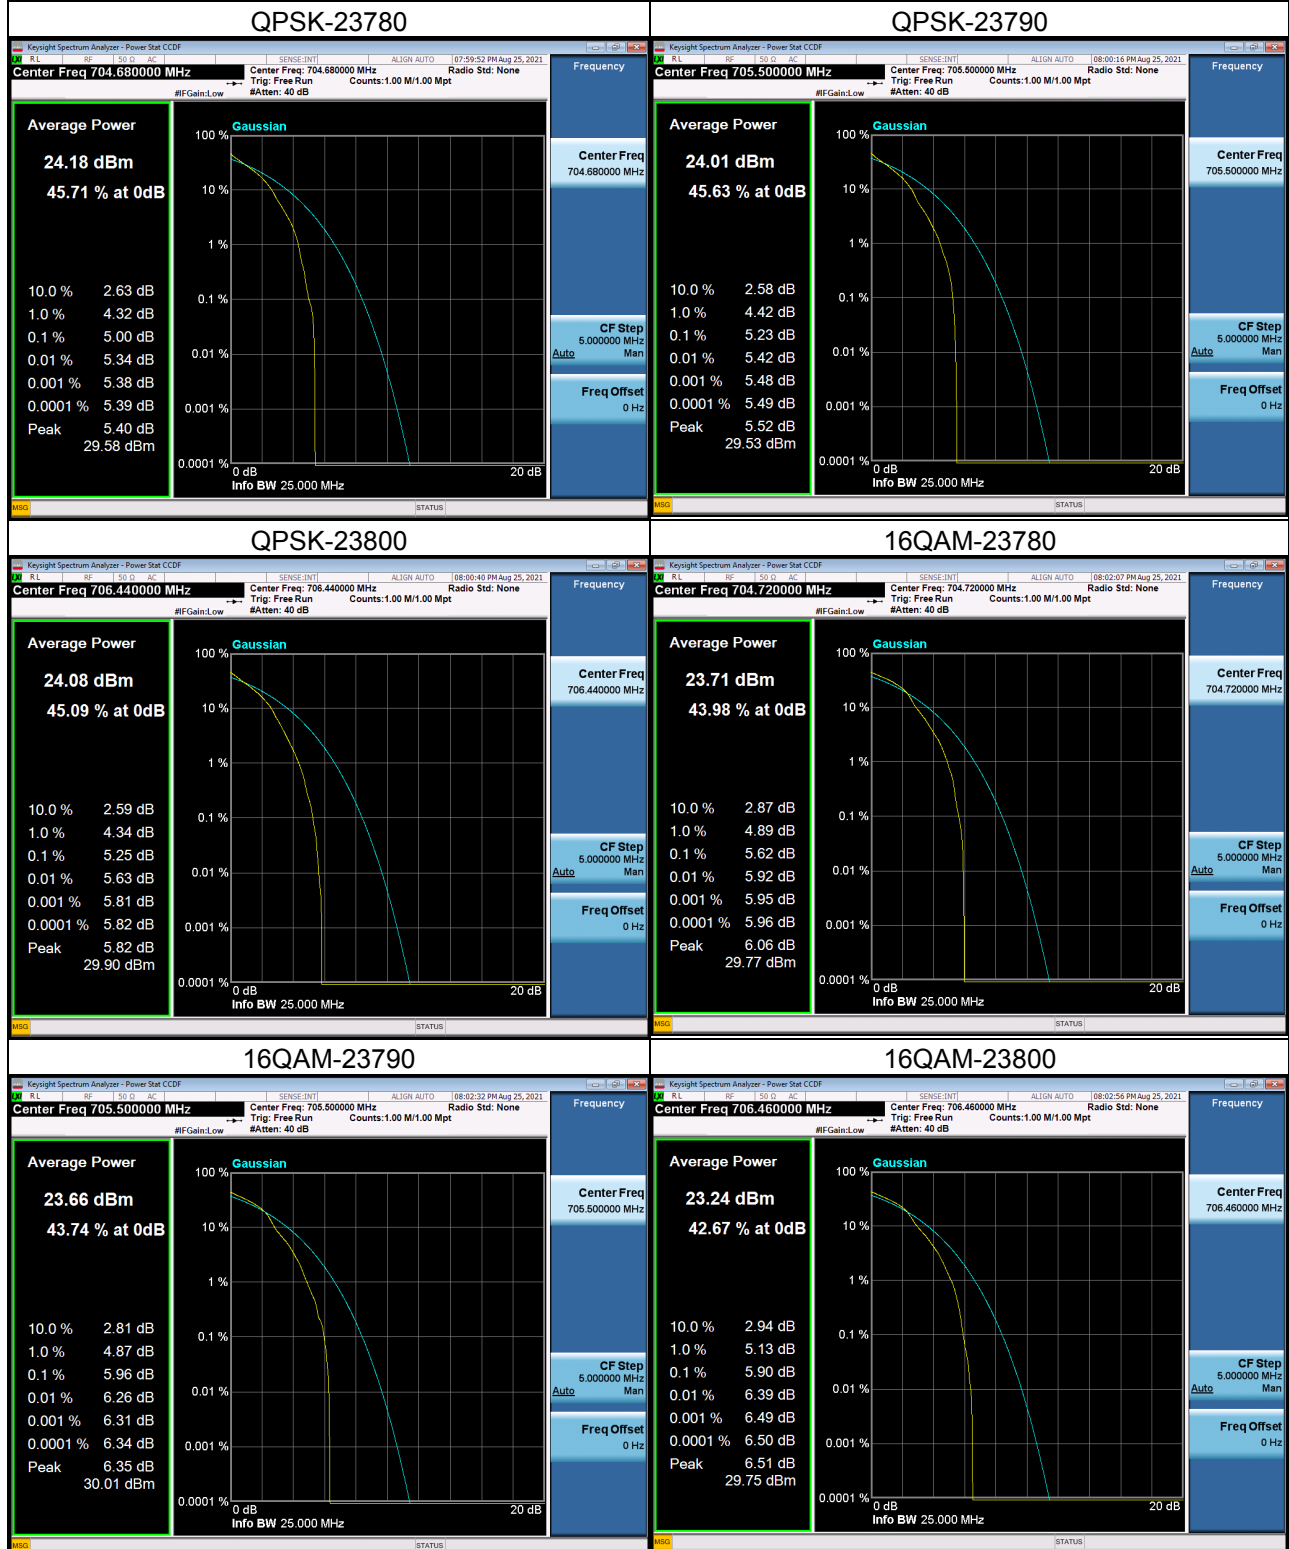

LTE Band 17_10M Spectrum Plot