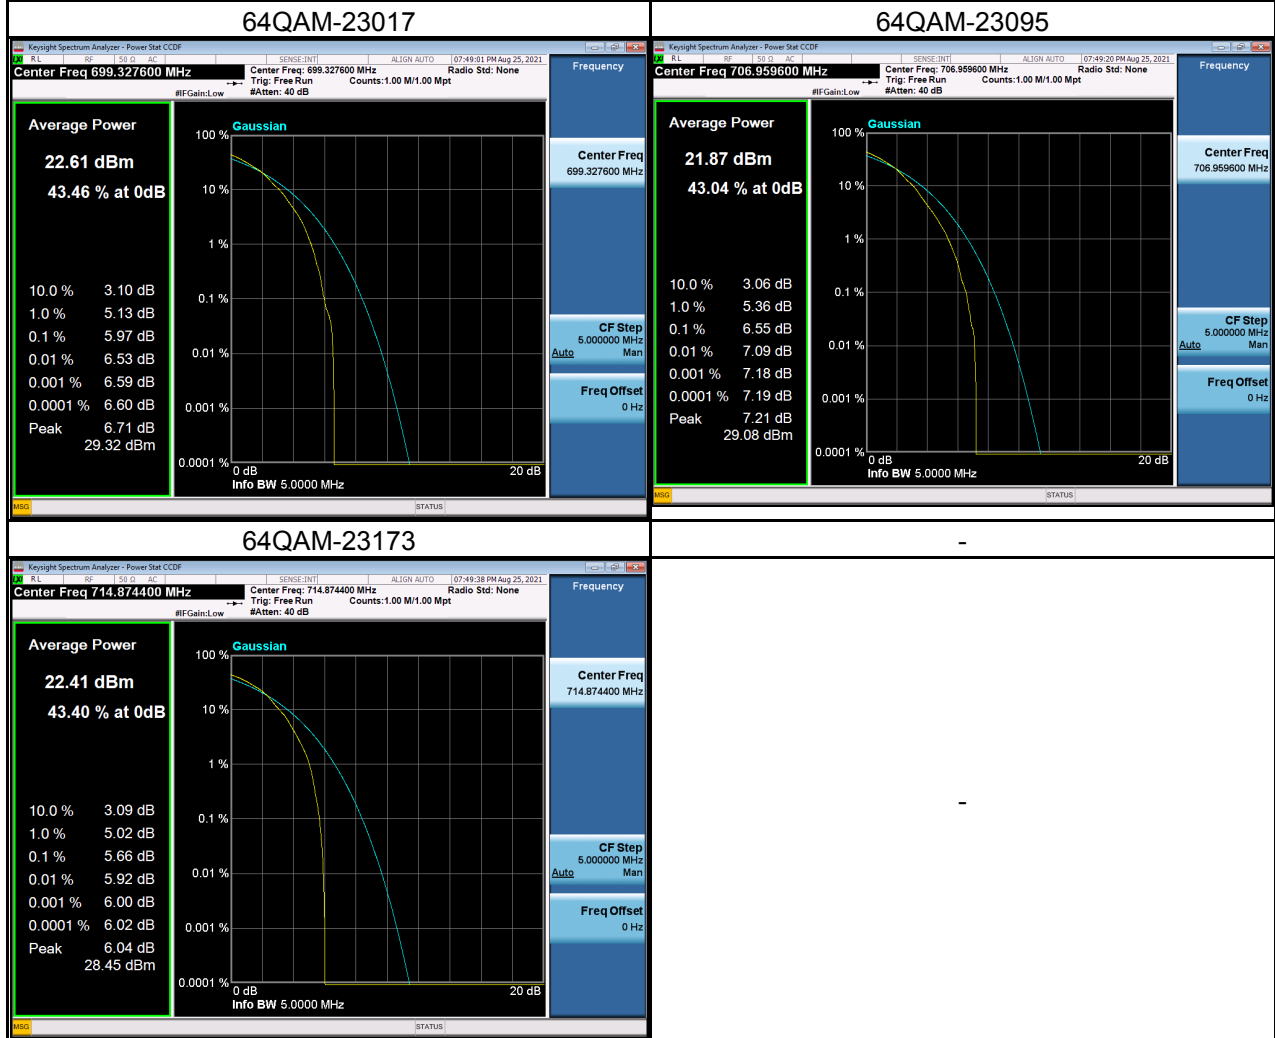

LTE Band 12 Spectrum Plot_1.4M