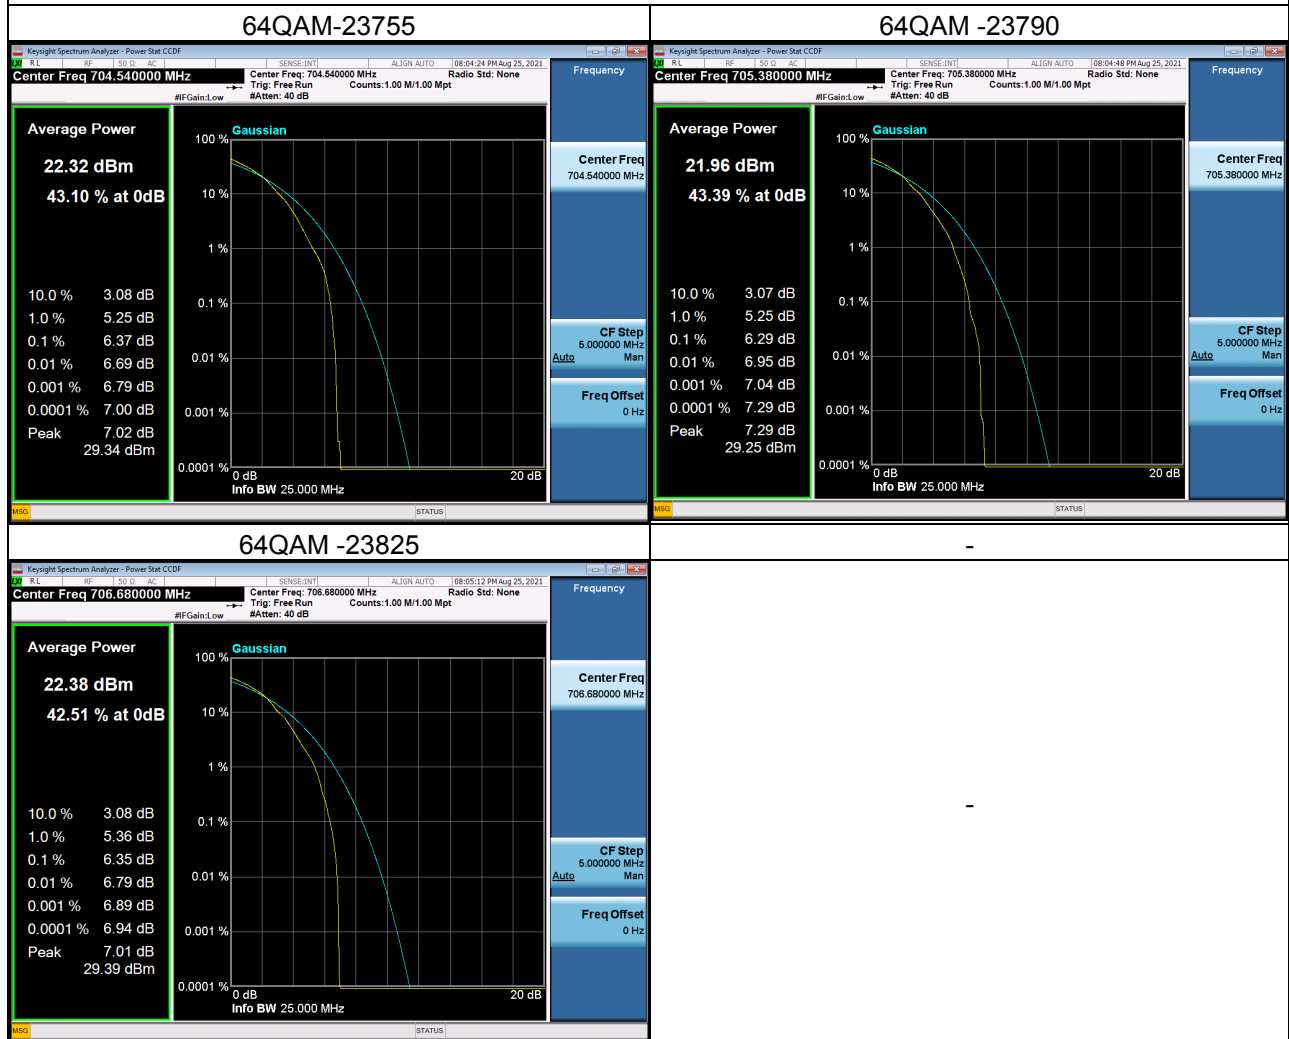

LTE Band 17_10M Spectrum Plot