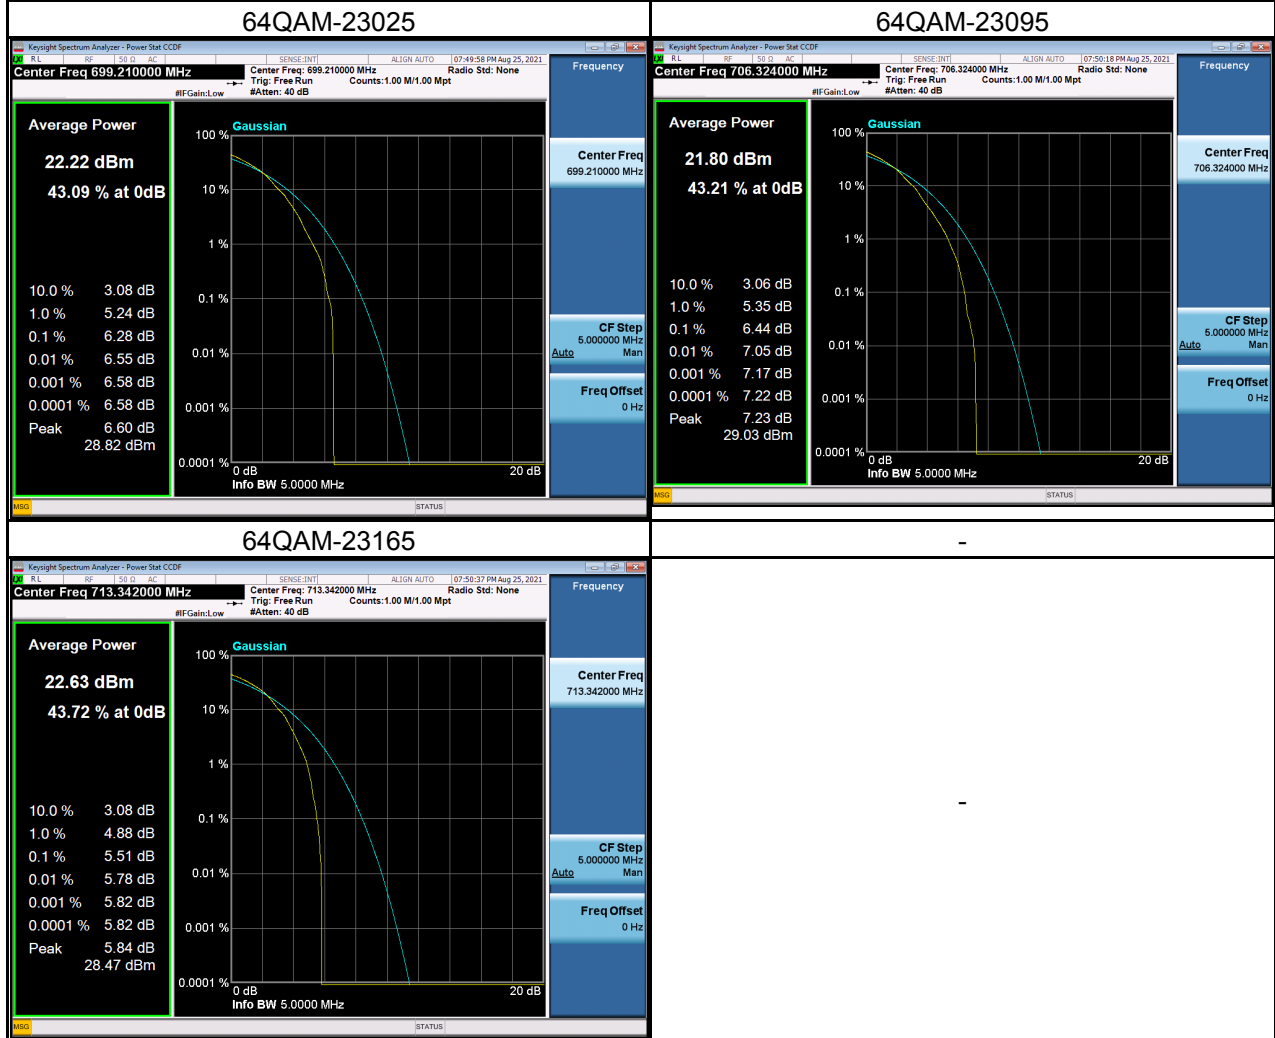

LTE Band 12 Spectrum Plot_3M