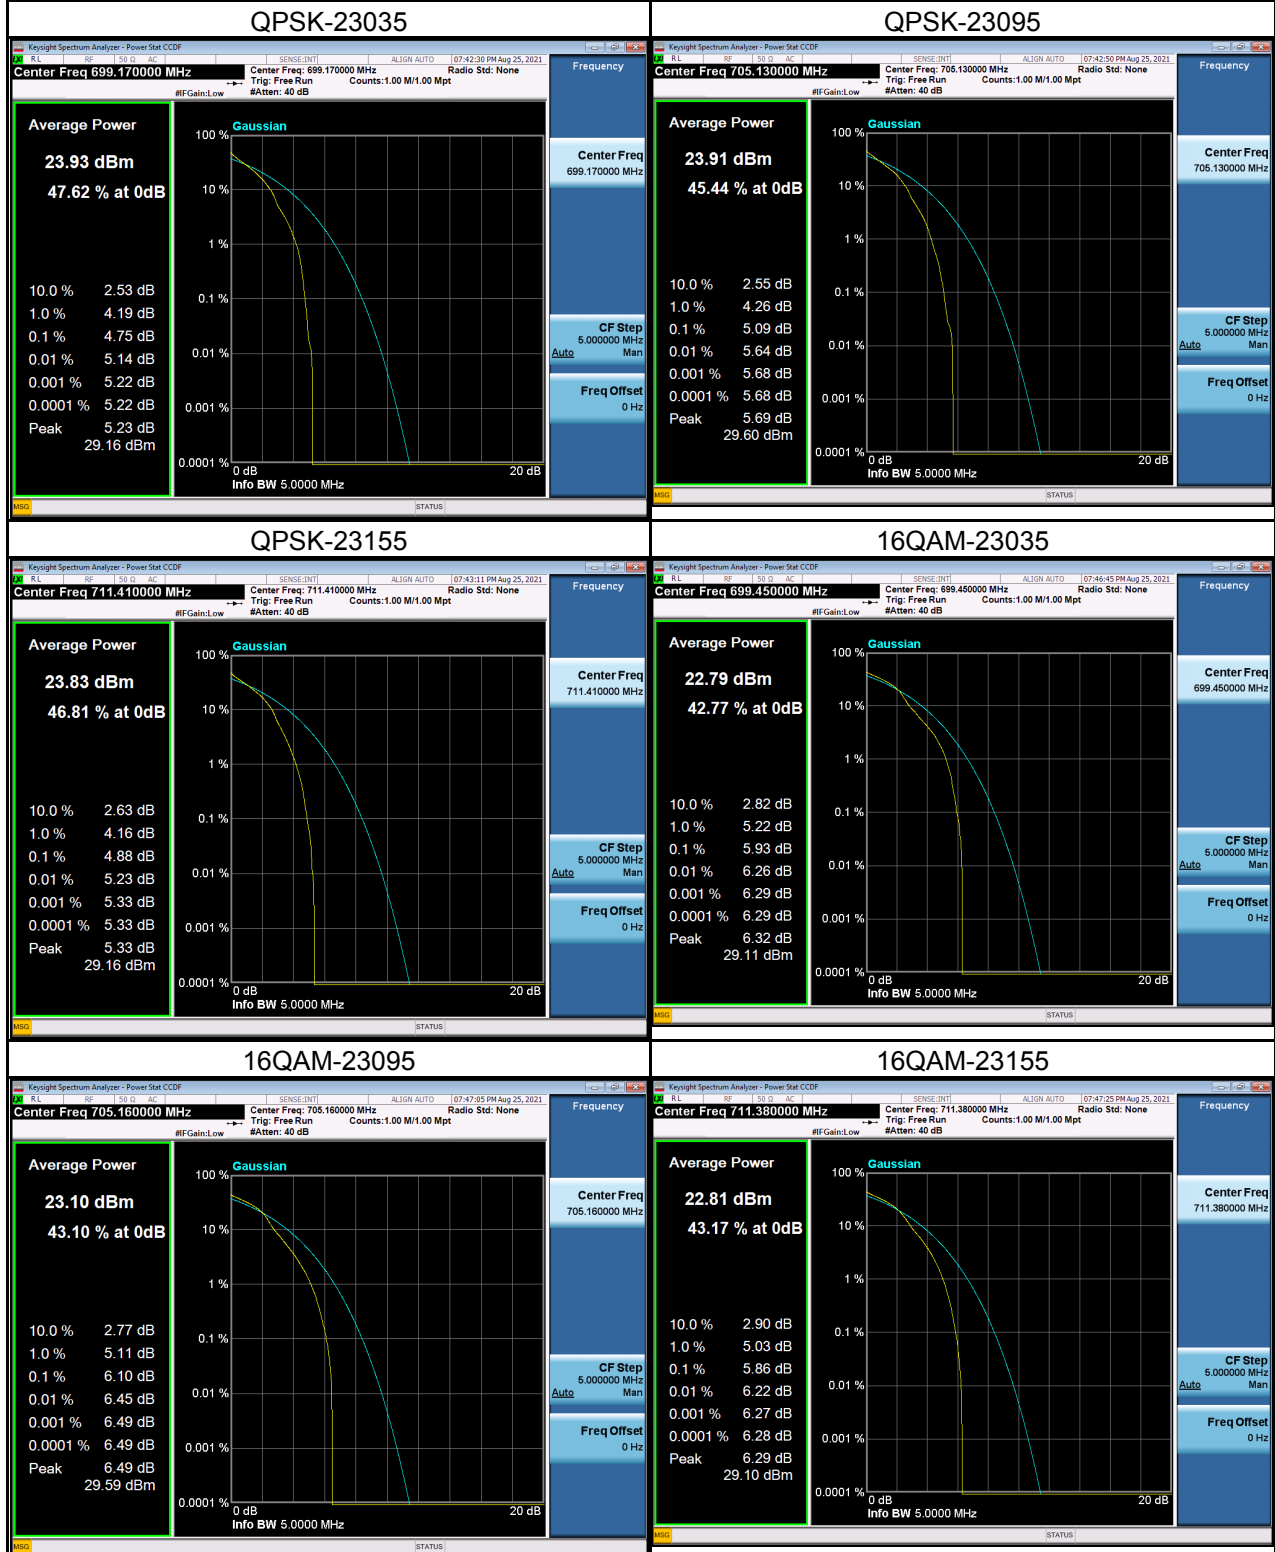

LTE Band 12 Spectrum Plot_5M