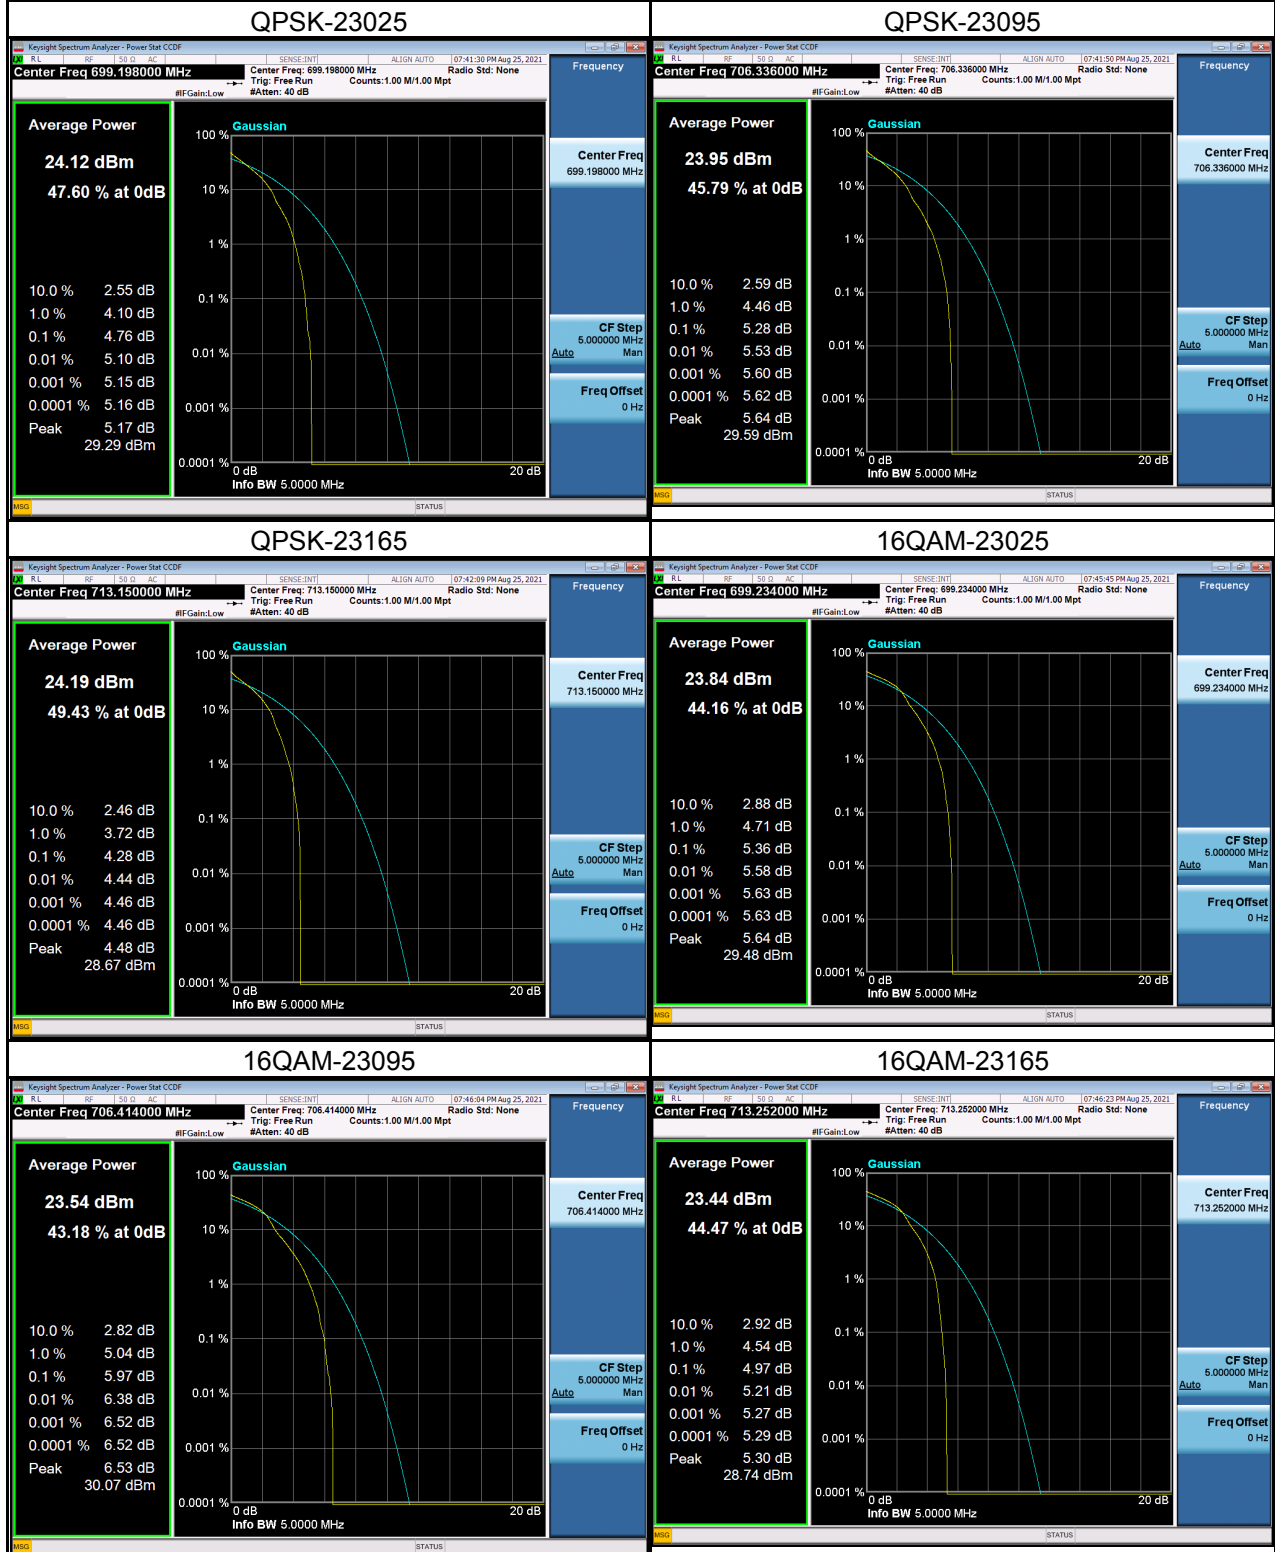

LTE Band 12 Spectrum Plot_3M