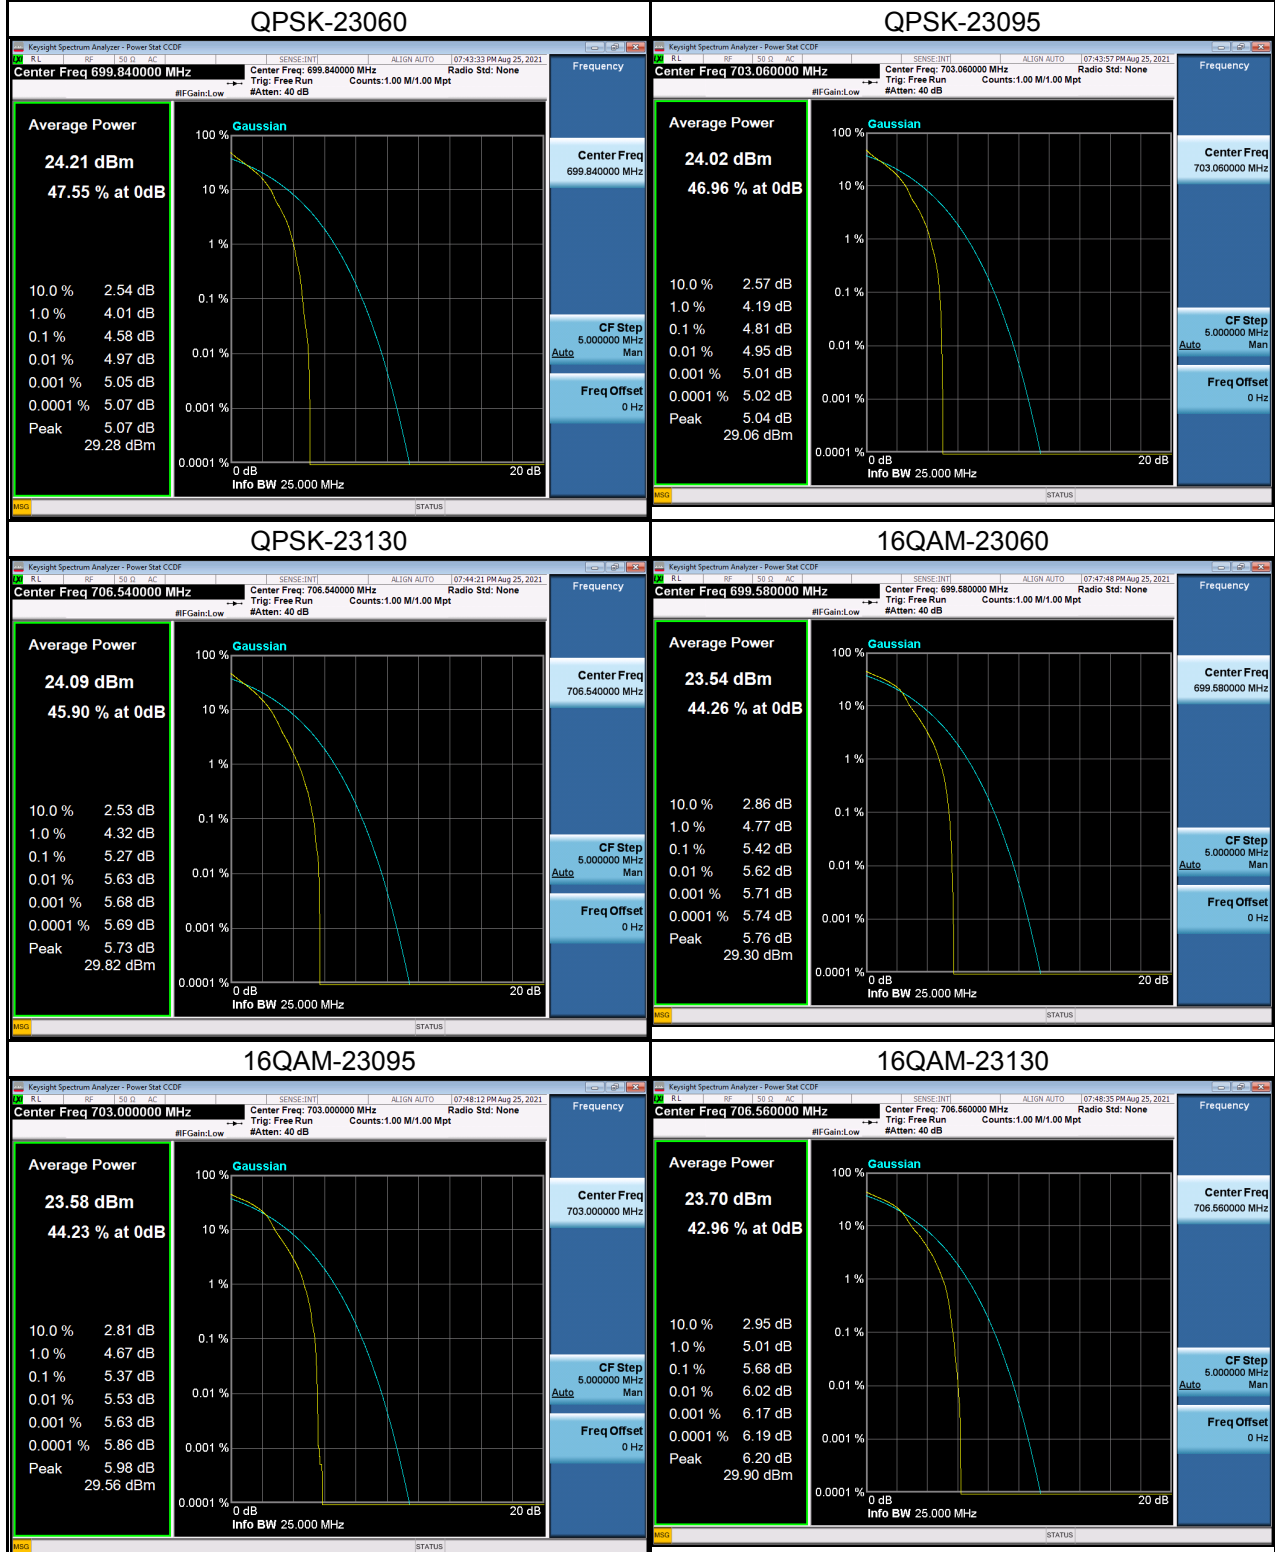

## LTE Band 12 Spectrum Plot\_3M

## LTE Band 12 Spectrum Plot\_5M

## LTE Band 12 Spectrum Plot\_10M