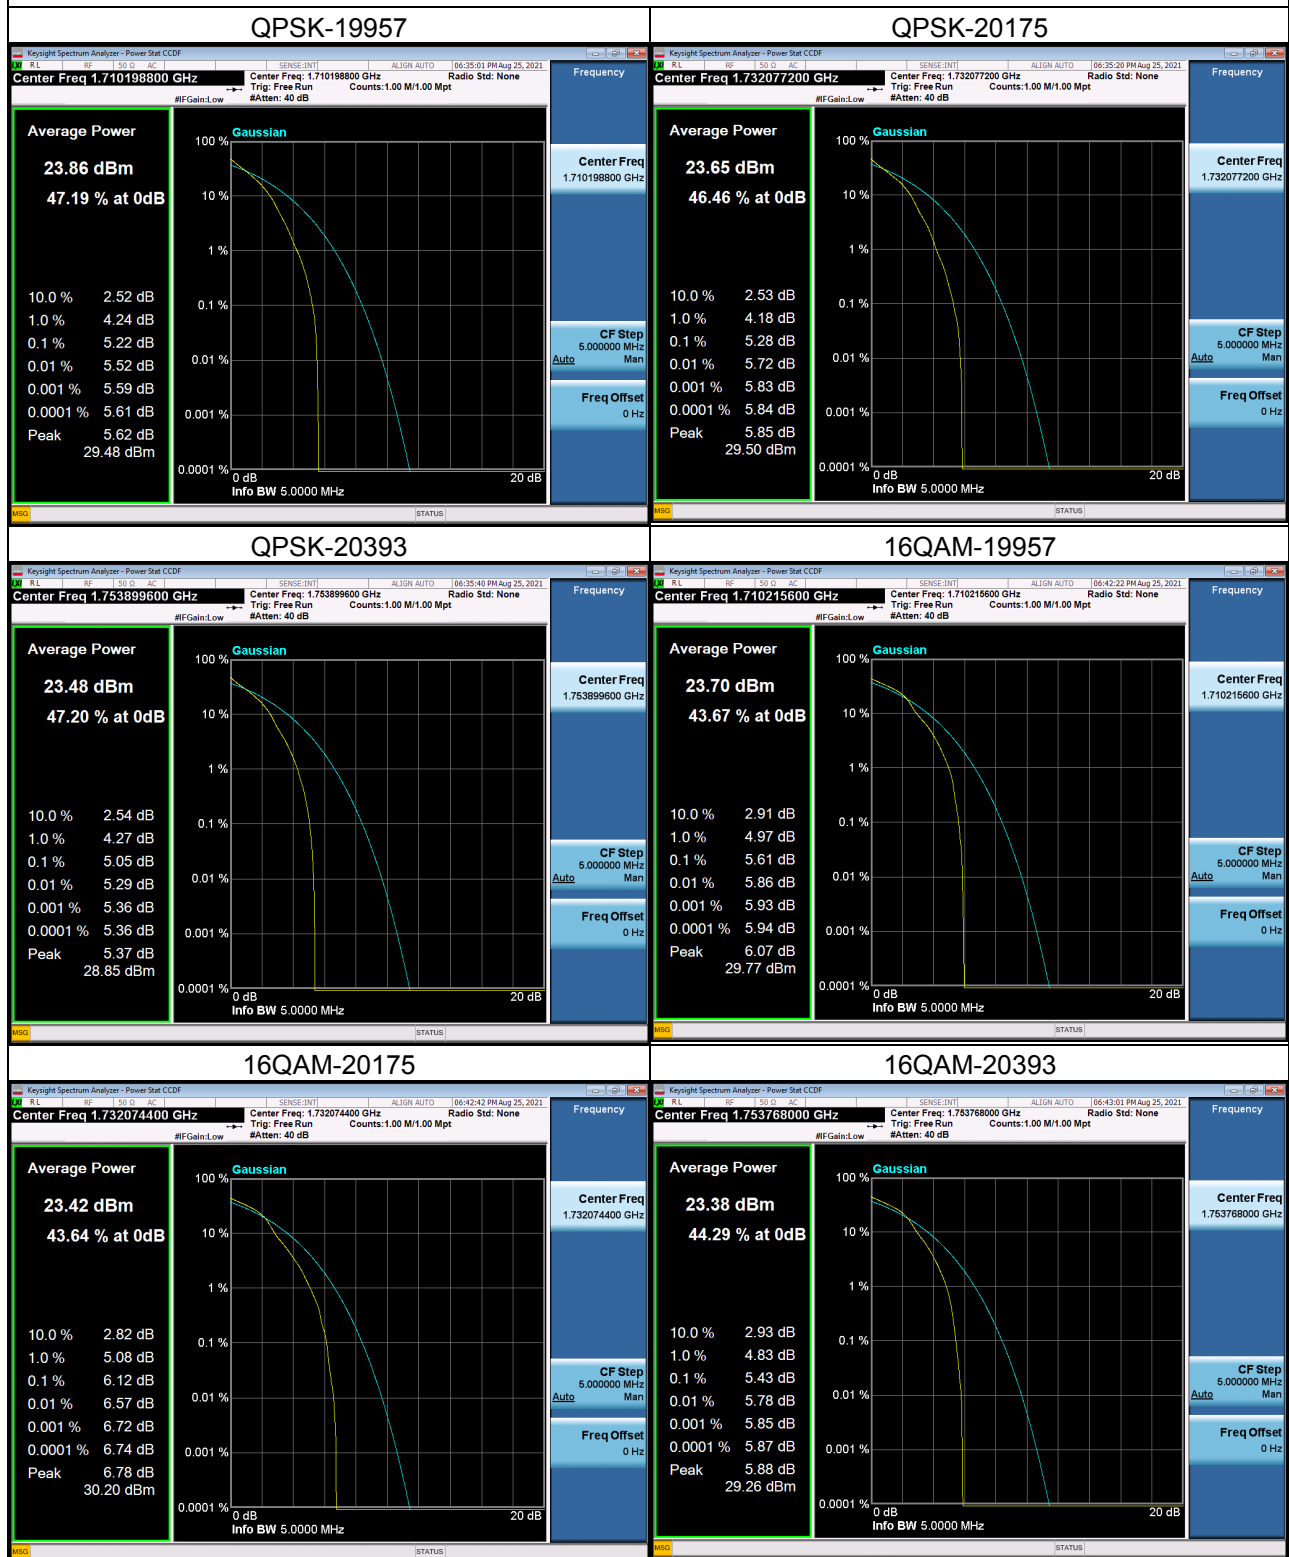

LTE Band 4_1.4M Spectrum Plot

LTE Band 4_1.4M Spectrum Plot

LTE Band 4_3M Spectrum Plot

LTE Band 4_3M Spectrum Plot

LTE Band 4_5M Spectrum Plot

LTE Band 4_5M Spectrum Plot

LTE Band 4_10M Spectrum Plot

LTE Band 4_10M Spectrum Plot

LTE Band 4_15M Spectrum Plot

LTE Band 4_15M Spectrum Plot

LTE Band 4_20M Spectrum Plot

LTE Band 4_20M Spectrum Plot

LTE Band 7_5M Spectrum Plot

LTE Band 7_5M Spectrum Plot

LTE Band 7_10M Spectrum Plot

LTE Band 7_10M Spectrum Plot

LTE Band 7_15M Spectrum Plot

LTE Band 7_15M Spectrum Plot