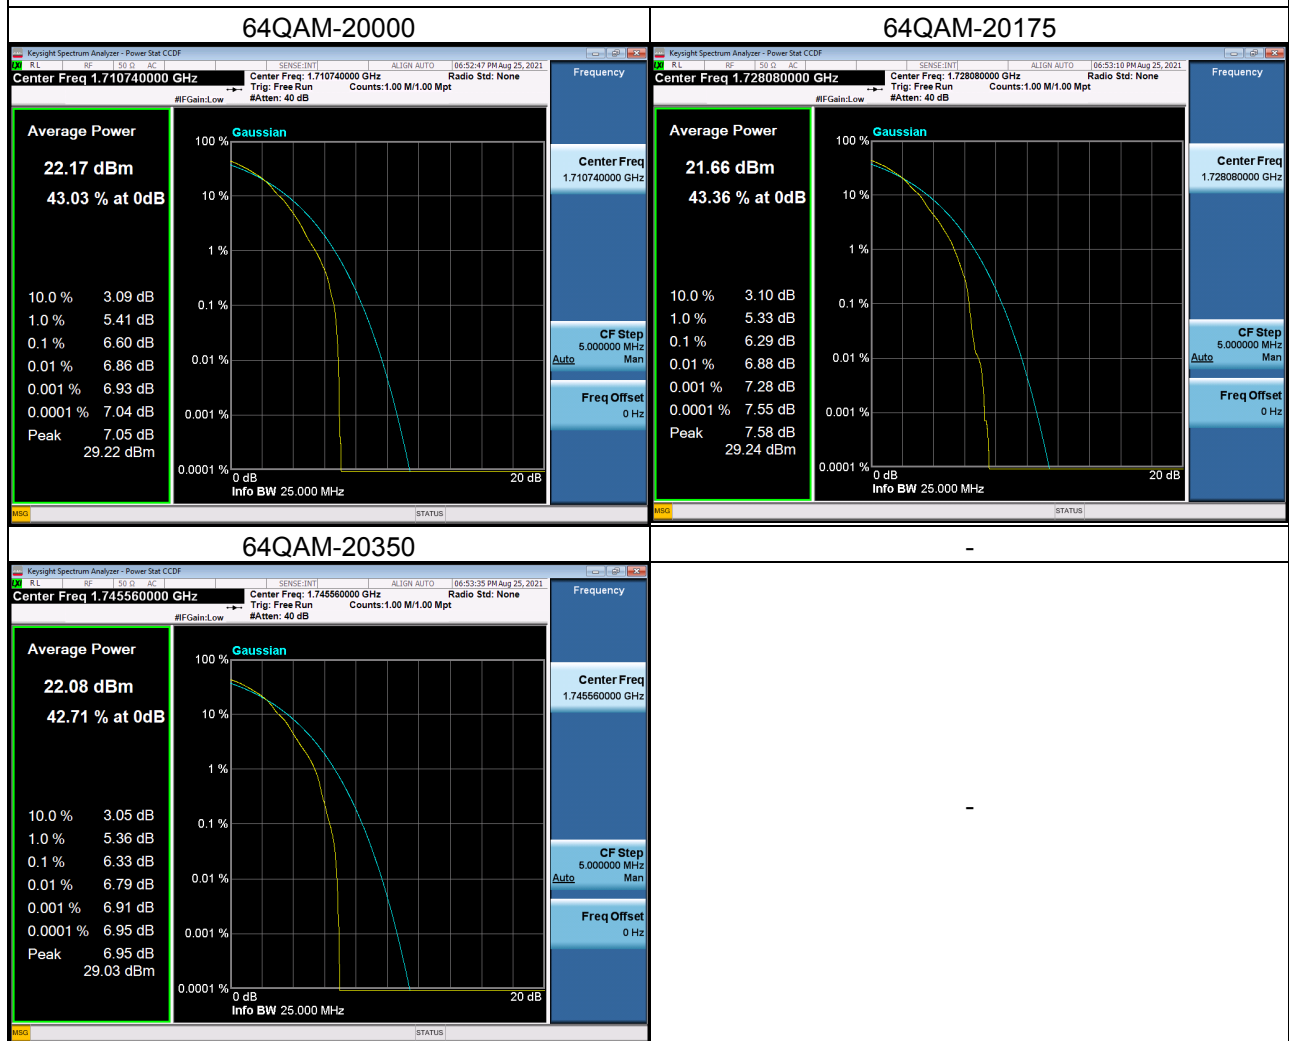

LTE Band 4_1.4M Spectrum Plot

LTE Band 4_1.4M Spectrum Plot

LTE Band 4_3M Spectrum Plot

LTE Band 4_3M Spectrum Plot

LTE Band 4_5M Spectrum Plot

LTE Band 4_5M Spectrum Plot

LTE Band 4_10M Spectrum Plot

LTE Band 4_10M Spectrum Plot

LTE Band 4_15M Spectrum Plot

LTE Band 4_15M Spectrum Plot

LTE Band 4_20M Spectrum Plot

LTE Band 4_20M Spectrum Plot

LTE Band 7_5M Spectrum Plot

LTE Band 7_5M Spectrum Plot

LTE Band 7_10M Spectrum Plot

LTE Band 7_10M Spectrum Plot

LTE Band 7_15M Spectrum Plot

LTE Band 7_15M Spectrum Plot