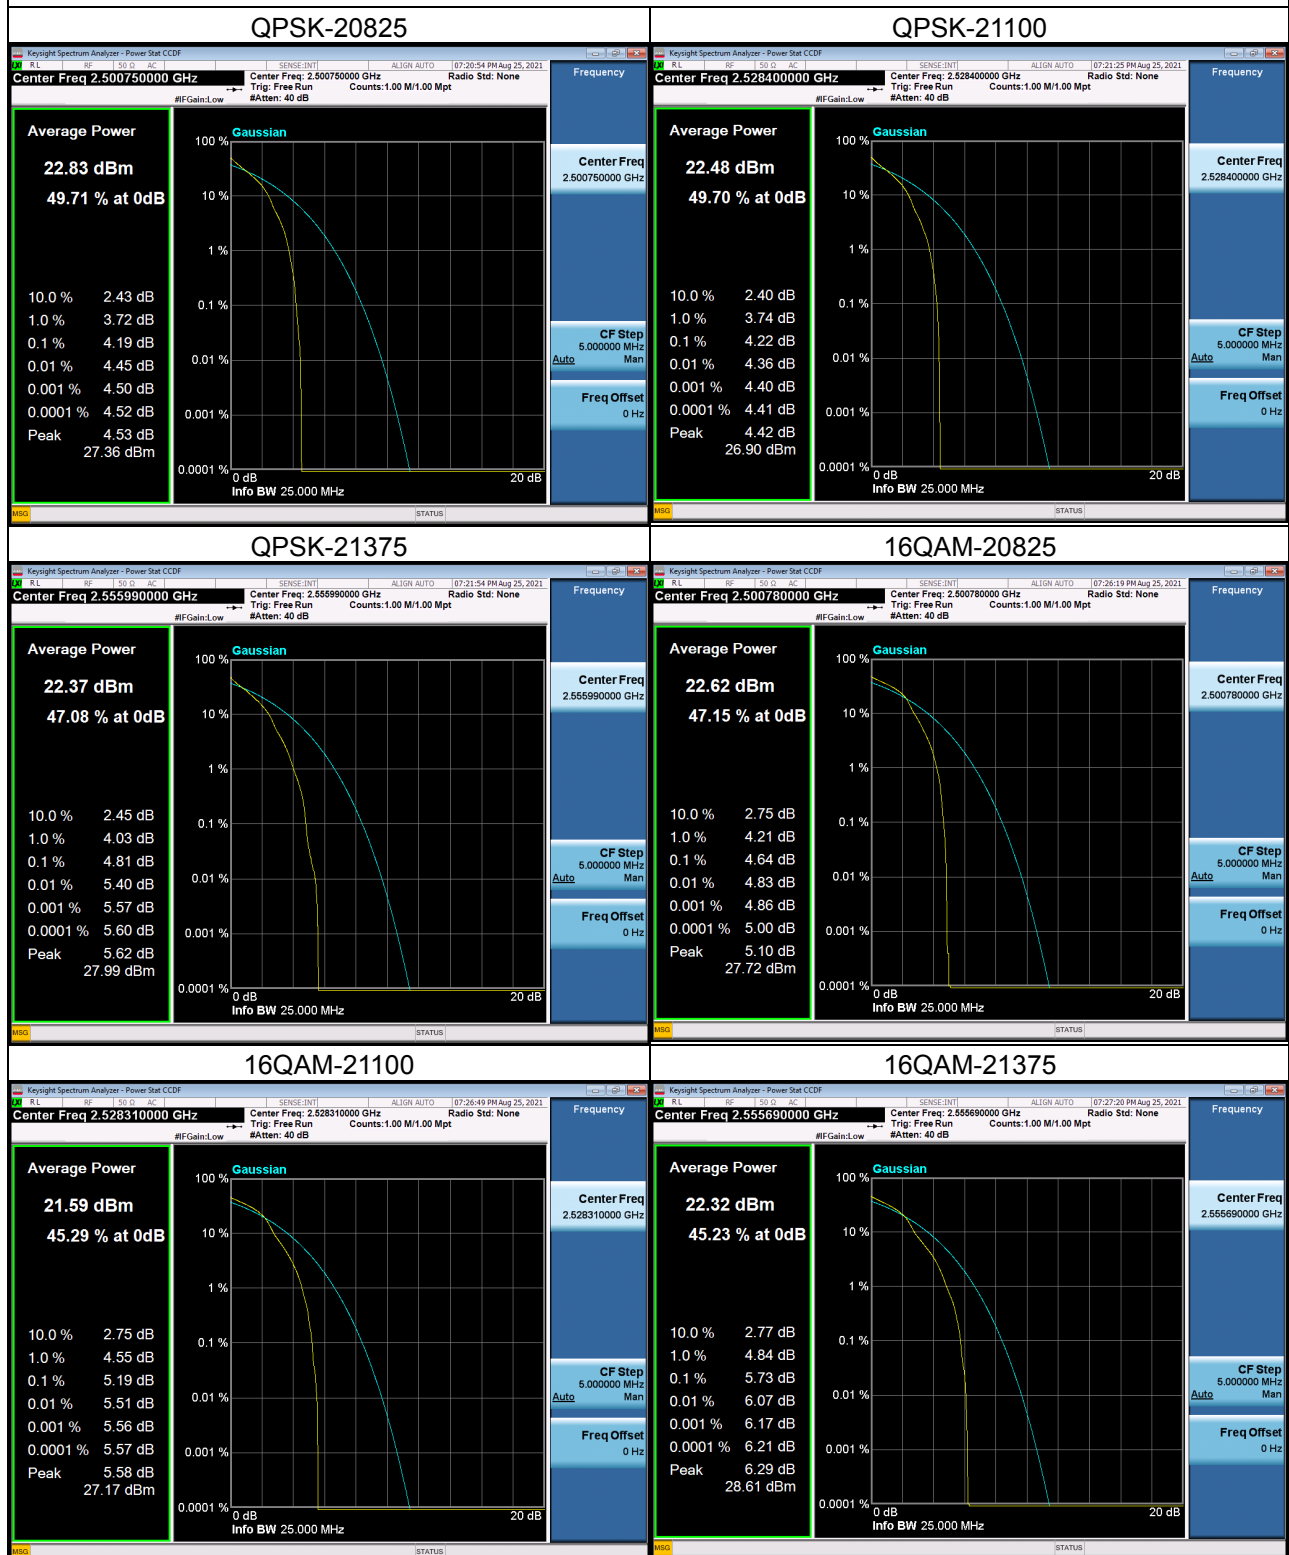

LTE Band 4_1.4M Spectrum Plot

LTE Band 4_1.4M Spectrum Plot

LTE Band 4_3M Spectrum Plot

LTE Band 4_3M Spectrum Plot

LTE Band 4_5M Spectrum Plot

LTE Band 4_5M Spectrum Plot

LTE Band 4_10M Spectrum Plot

LTE Band 4_10M Spectrum Plot

LTE Band 4_15M Spectrum Plot

LTE Band 4_15M Spectrum Plot

LTE Band 4_20M Spectrum Plot

LTE Band 4_20M Spectrum Plot

LTE Band 7_5M Spectrum Plot

LTE Band 7_5M Spectrum Plot

LTE Band 7_10M Spectrum Plot

LTE Band 7_10M Spectrum Plot

LTE Band 7_15M Spectrum Plot

LTE Band 7_15M Spectrum Plot