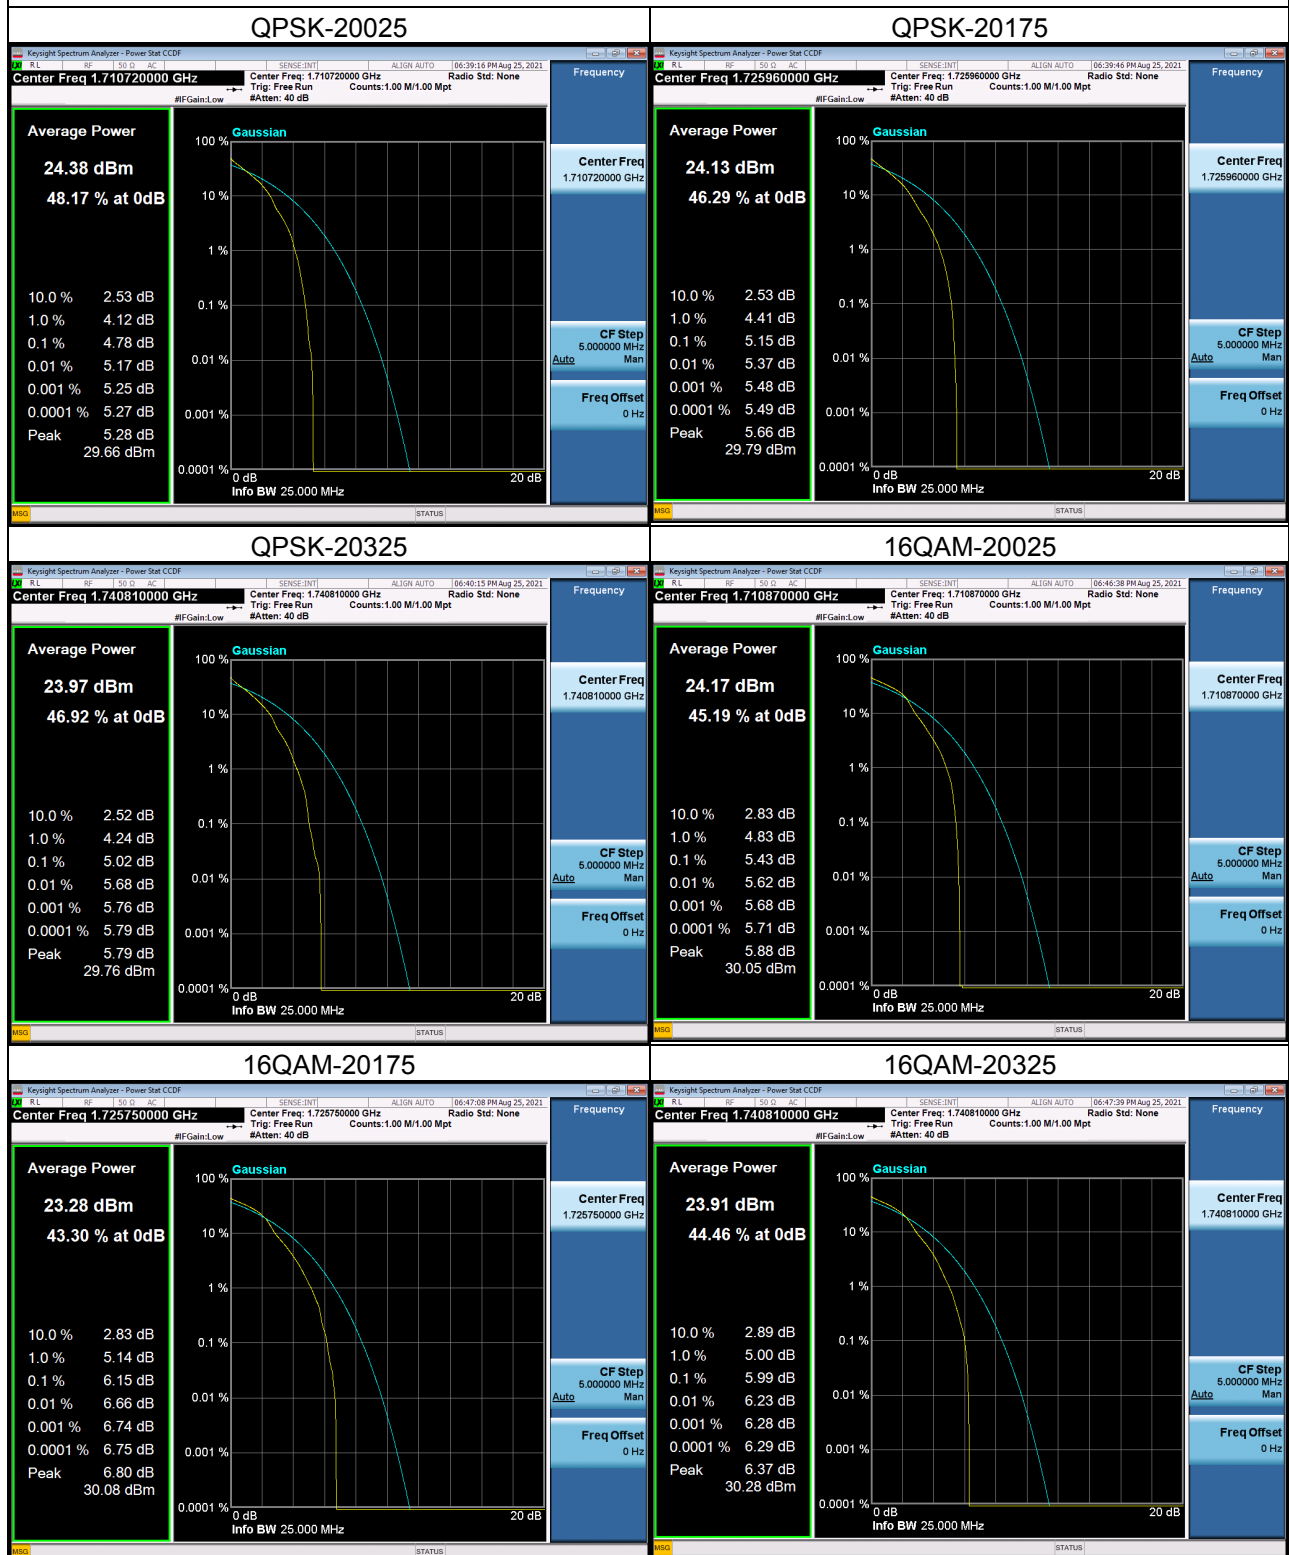

LTE Band 4_1.4M Spectrum Plot

LTE Band 4_1.4M Spectrum Plot

LTE Band 4_3M Spectrum Plot

LTE Band 4_3M Spectrum Plot

LTE Band 4_5M Spectrum Plot

LTE Band 4_5M Spectrum Plot

LTE Band 4_10M Spectrum Plot

LTE Band 4_10M Spectrum Plot

LTE Band 4_15M Spectrum Plot

LTE Band 4_15M Spectrum Plot

LTE Band 4_20M Spectrum Plot

LTE Band 4_20M Spectrum Plot

LTE Band 7_5M Spectrum Plot

LTE Band 7_5M Spectrum Plot

LTE Band 7_10M Spectrum Plot

LTE Band 7_10M Spectrum Plot

LTE Band 7_15M Spectrum Plot

LTE Band 7_15M Spectrum Plot