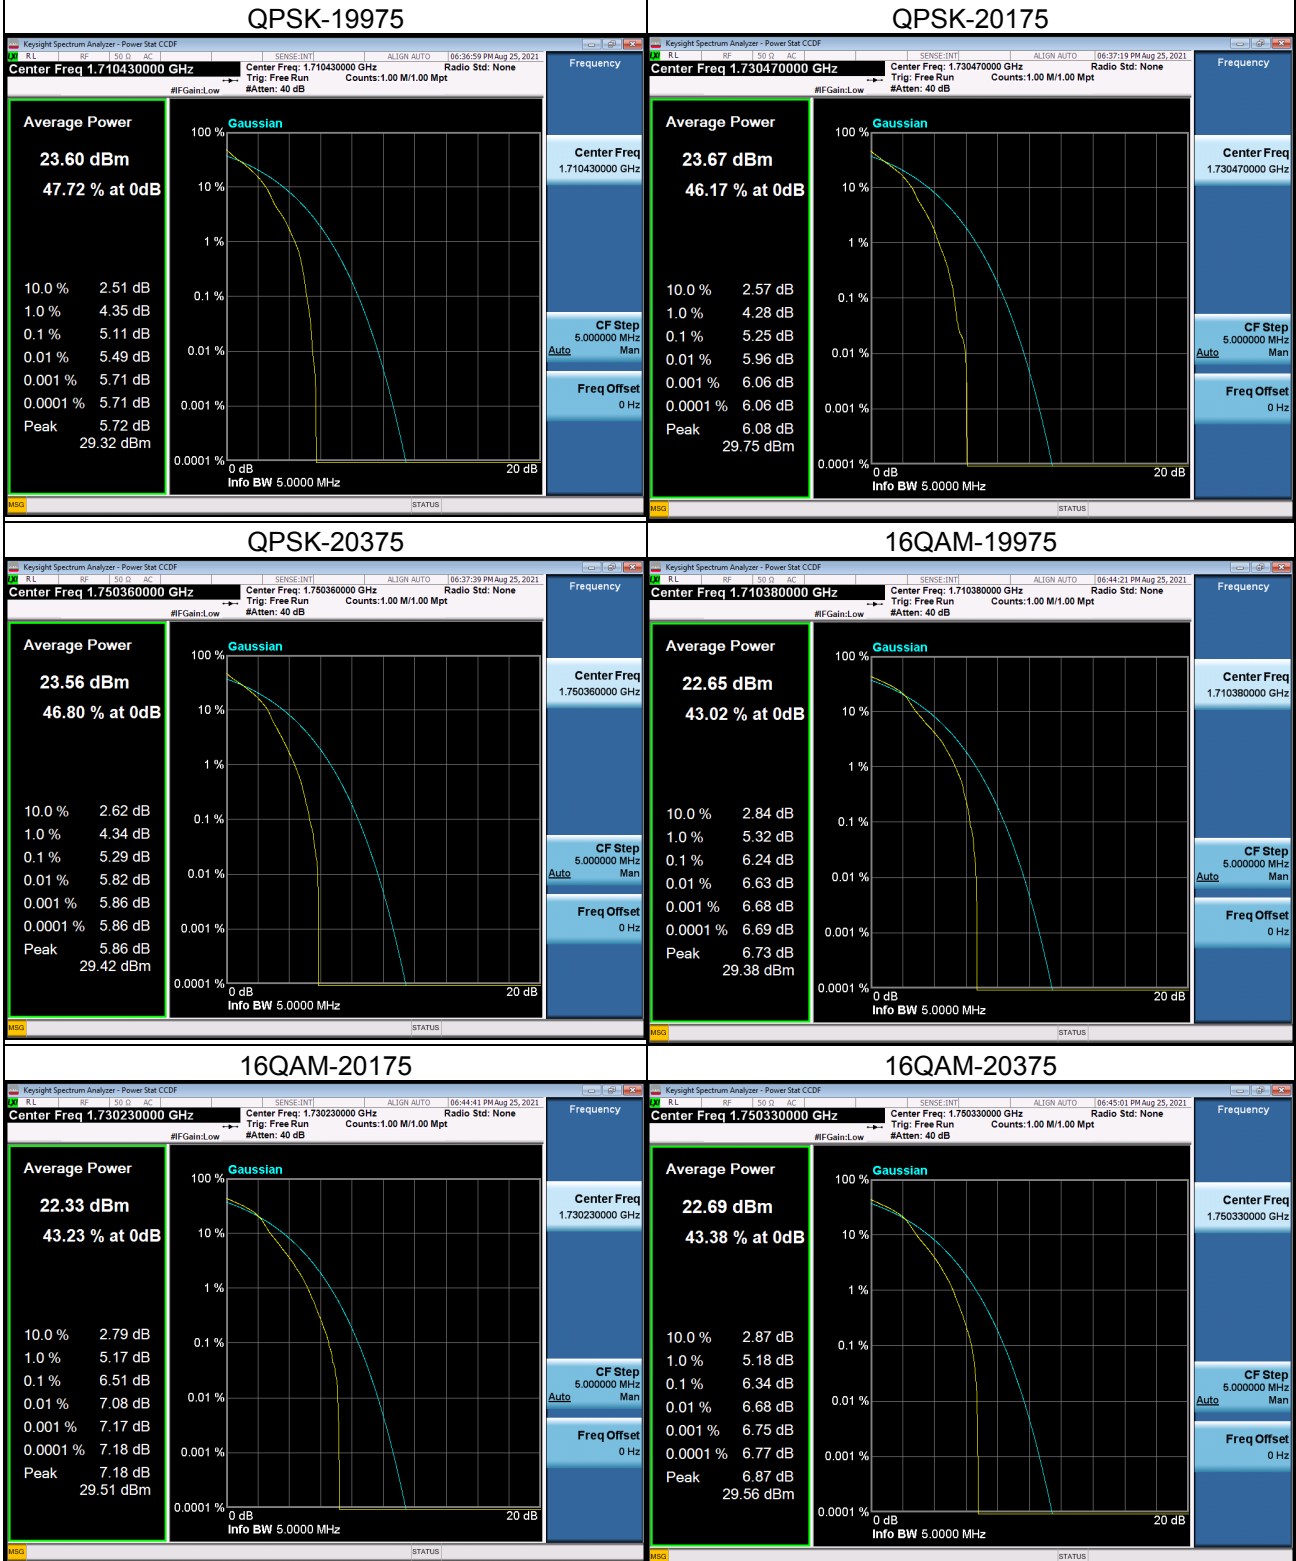

LTE Band 4_1.4M Spectrum Plot

LTE Band 4_1.4M Spectrum Plot

LTE Band 4_3M Spectrum Plot

LTE Band 4_3M Spectrum Plot

LTE Band 4_5M Spectrum Plot

LTE Band 4_5M Spectrum Plot

LTE Band 4_10M Spectrum Plot

LTE Band 4_10M Spectrum Plot

LTE Band 4_15M Spectrum Plot

LTE Band 4_15M Spectrum Plot

LTE Band 4_20M Spectrum Plot

LTE Band 4_20M Spectrum Plot

LTE Band 7_5M Spectrum Plot

LTE Band 7_5M Spectrum Plot

LTE Band 7_10M Spectrum Plot

LTE Band 7_10M Spectrum Plot

LTE Band 7_15M Spectrum Plot

LTE Band 7_15M Spectrum Plot