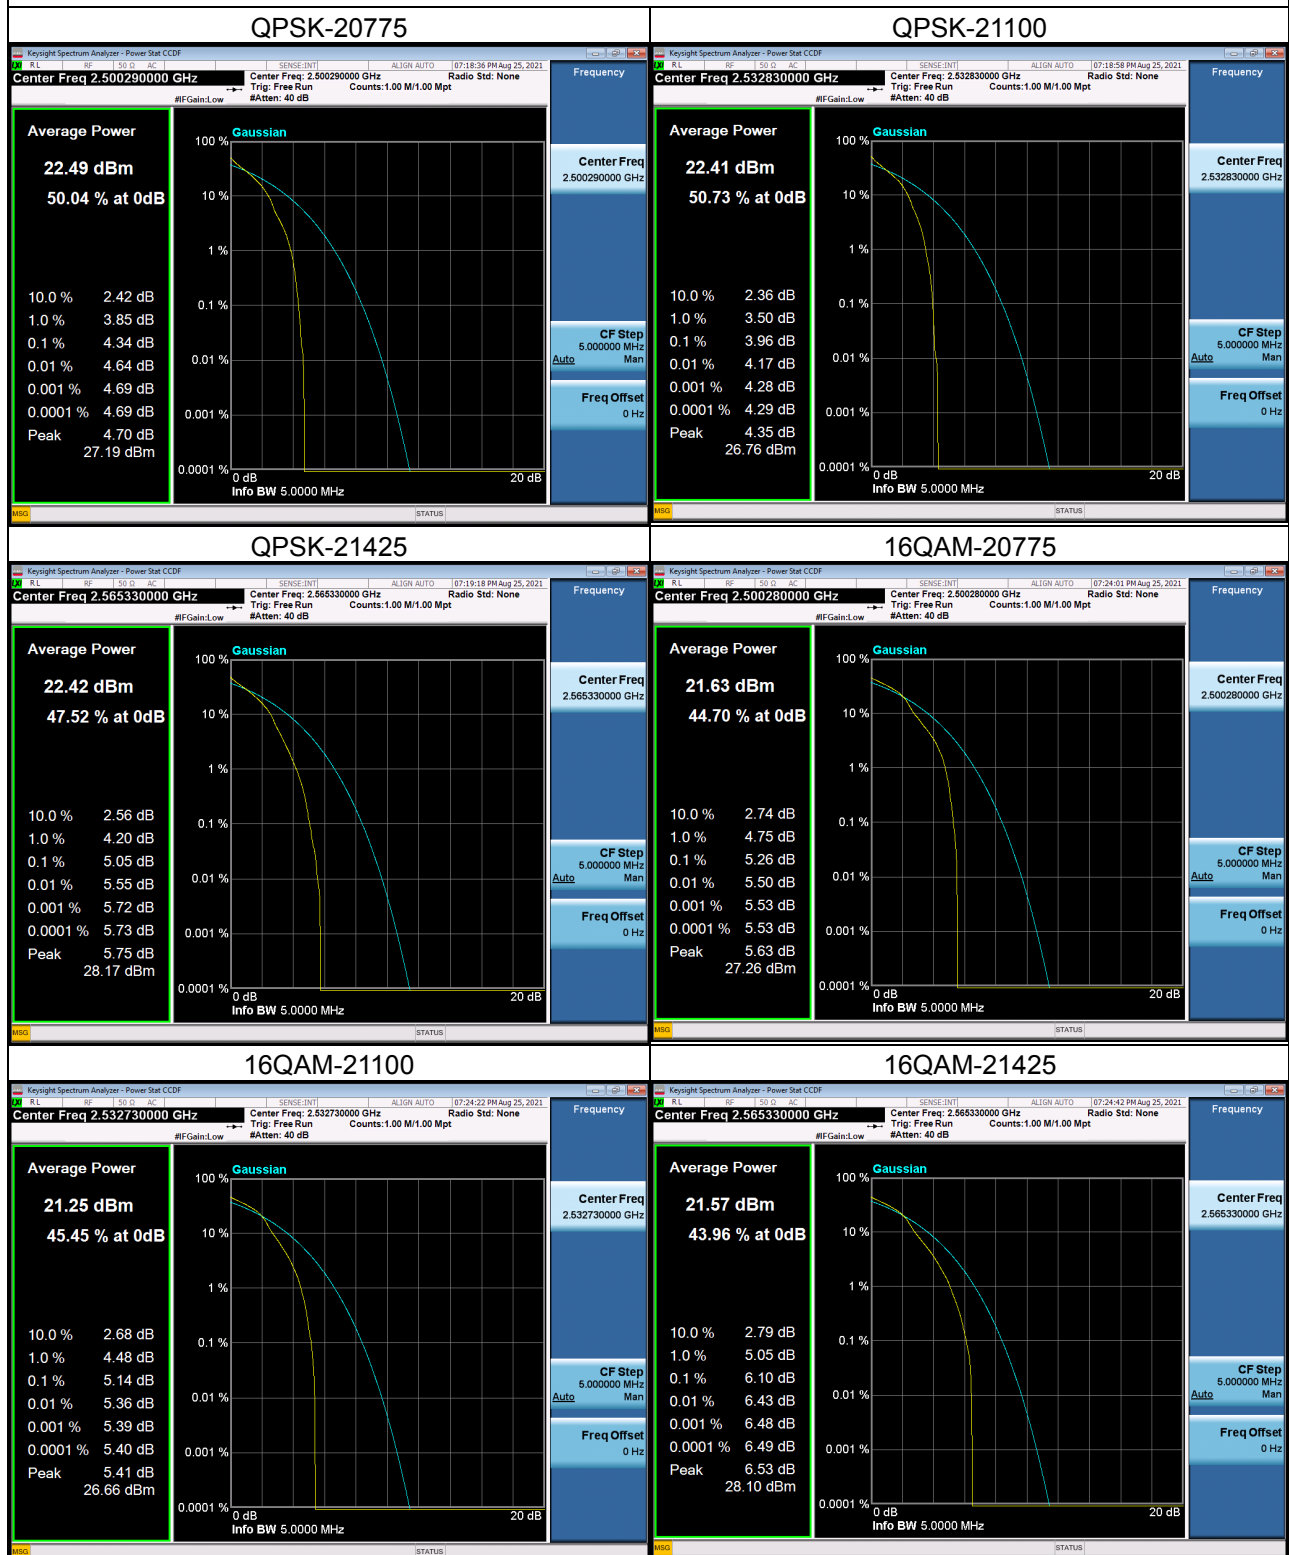

LTE Band 4_1.4M Spectrum Plot

LTE Band 4_1.4M Spectrum Plot

LTE Band 4_3M Spectrum Plot

LTE Band 4_3M Spectrum Plot

LTE Band 4_5M Spectrum Plot

LTE Band 4_5M Spectrum Plot

LTE Band 4_10M Spectrum Plot

LTE Band 4_10M Spectrum Plot

LTE Band 4_15M Spectrum Plot

LTE Band 4_15M Spectrum Plot

LTE Band 4_20M Spectrum Plot

LTE Band 4_20M Spectrum Plot

LTE Band 7_5M Spectrum Plot

LTE Band 7_5M Spectrum Plot

LTE Band 7_10M Spectrum Plot

LTE Band 7_10M Spectrum Plot

LTE Band 7_15M Spectrum Plot

LTE Band 7_15M Spectrum Plot