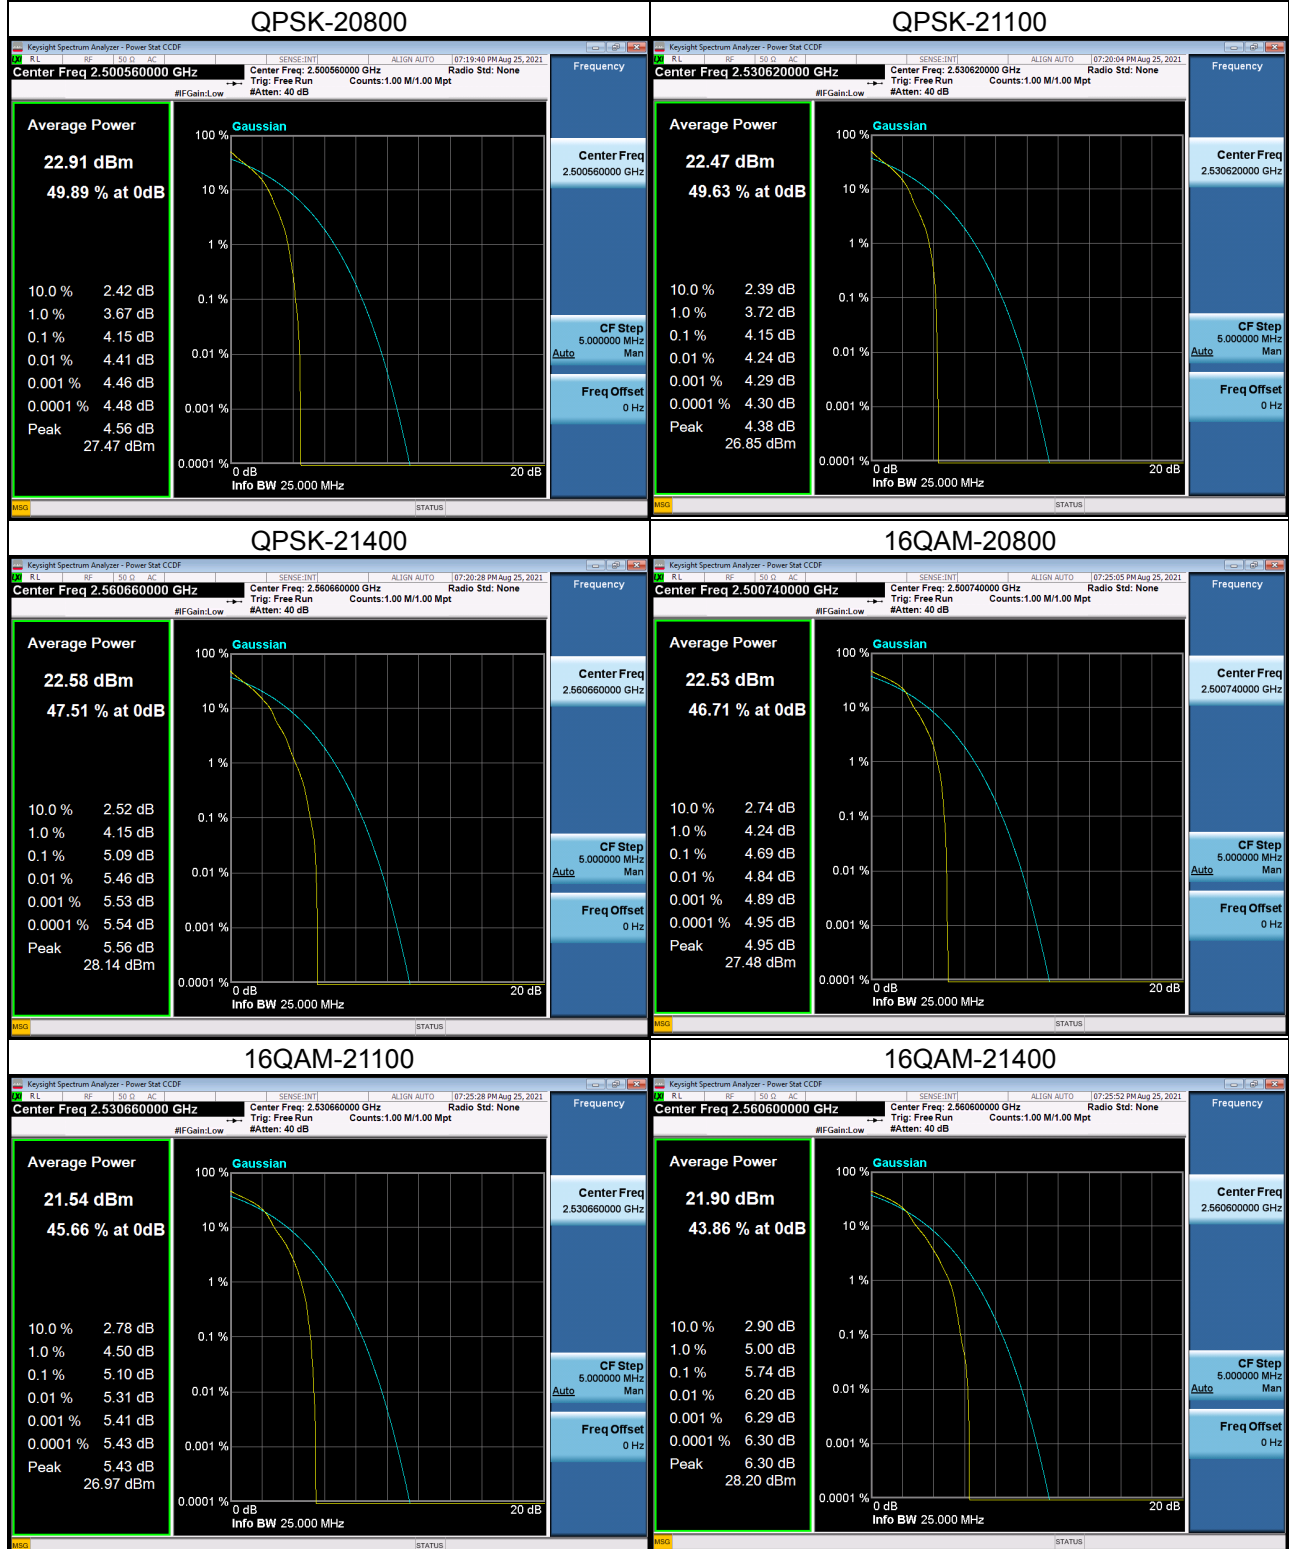

LTE Band 4_1.4M Spectrum Plot

LTE Band 4_1.4M Spectrum Plot

LTE Band 4_3M Spectrum Plot

LTE Band 4_3M Spectrum Plot

LTE Band 4_5M Spectrum Plot

LTE Band 4_5M Spectrum Plot

LTE Band 4_10M Spectrum Plot

LTE Band 4_10M Spectrum Plot

LTE Band 4_15M Spectrum Plot

LTE Band 4_15M Spectrum Plot

LTE Band 4_20M Spectrum Plot

LTE Band 4_20M Spectrum Plot

LTE Band 7_5M Spectrum Plot

LTE Band 7_5M Spectrum Plot

LTE Band 7_10M Spectrum Plot

LTE Band 7_10M Spectrum Plot

LTE Band 7_15M Spectrum Plot

LTE Band 7_15M Spectrum Plot