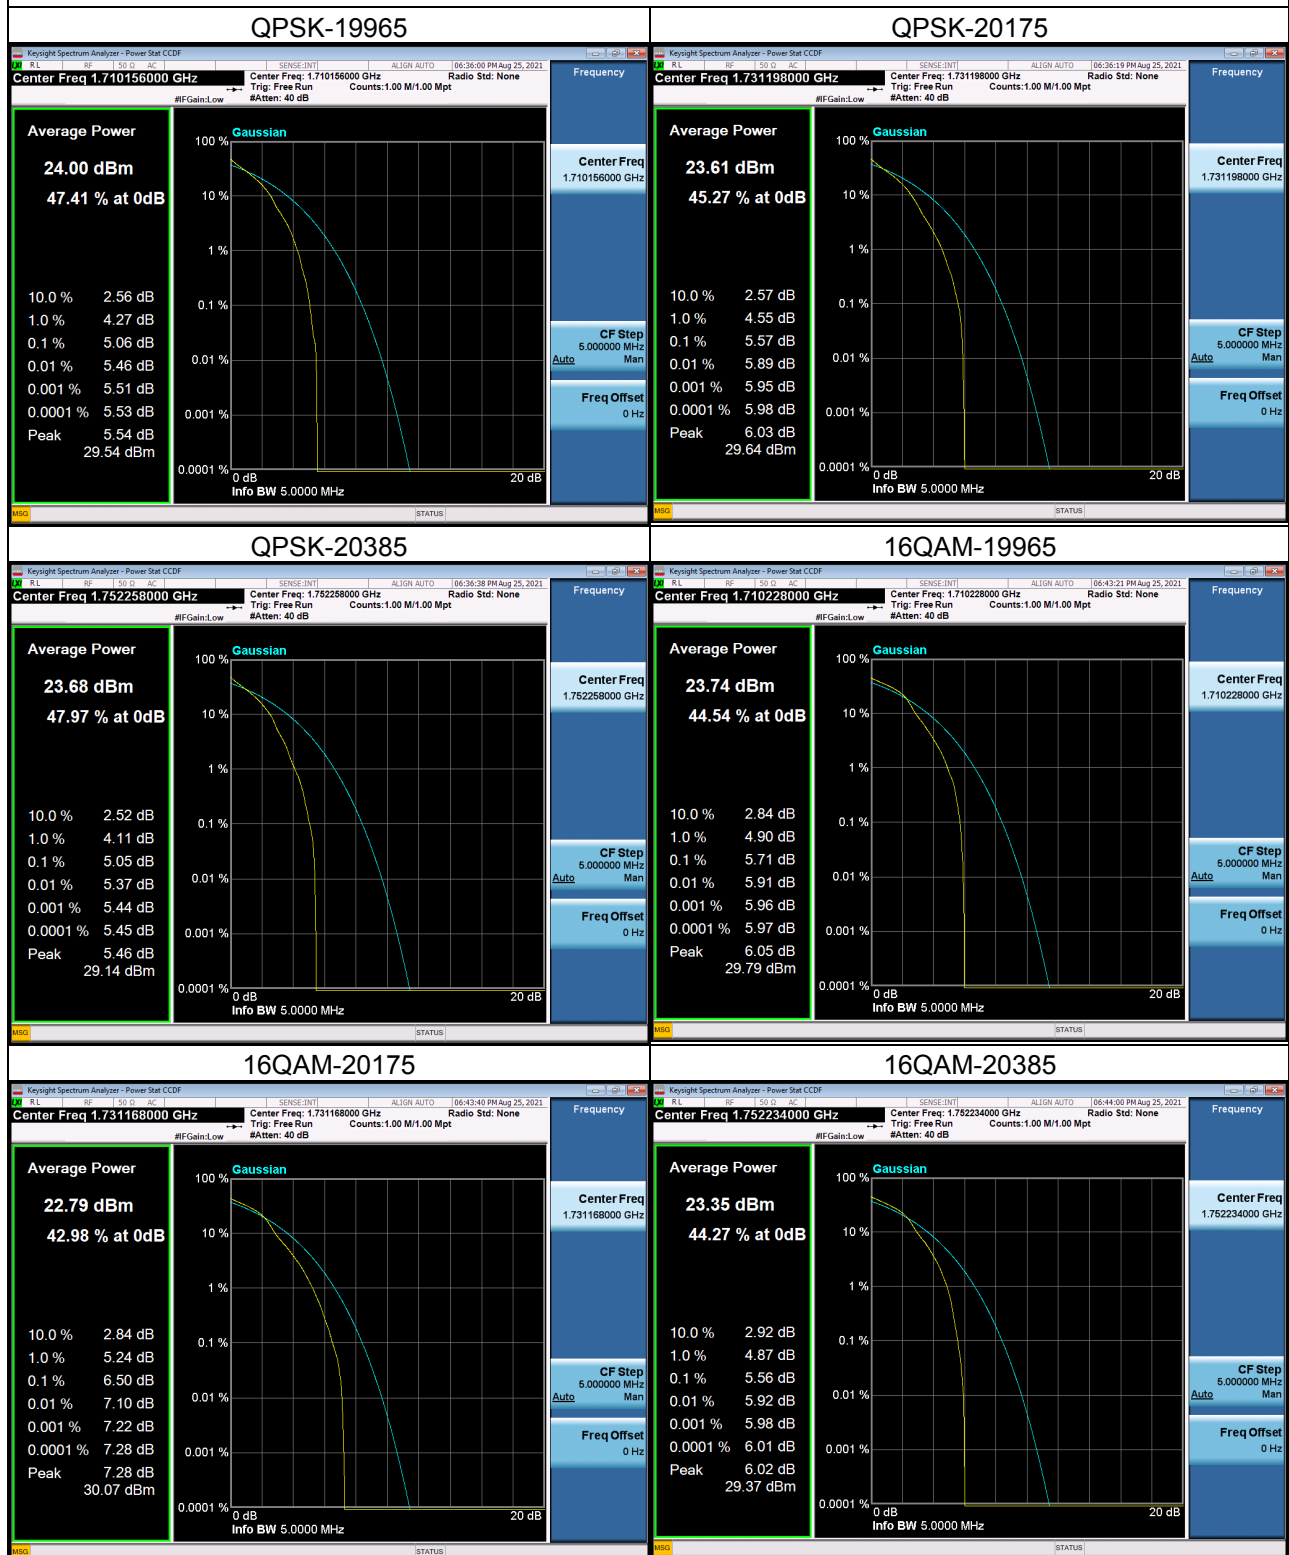

LTE Band 4_1.4M Spectrum Plot

LTE Band 4_1.4M Spectrum Plot

LTE Band 4_3M Spectrum Plot

LTE Band 4_3M Spectrum Plot

LTE Band 4_5M Spectrum Plot

LTE Band 4_5M Spectrum Plot

LTE Band 4_10M Spectrum Plot

LTE Band 4_10M Spectrum Plot

LTE Band 4_15M Spectrum Plot

LTE Band 4_15M Spectrum Plot

LTE Band 4_20M Spectrum Plot

LTE Band 4_20M Spectrum Plot

LTE Band 7_5M Spectrum Plot

LTE Band 7_5M Spectrum Plot

LTE Band 7_10M Spectrum Plot

LTE Band 7_10M Spectrum Plot

LTE Band 7_15M Spectrum Plot

LTE Band 7_15M Spectrum Plot