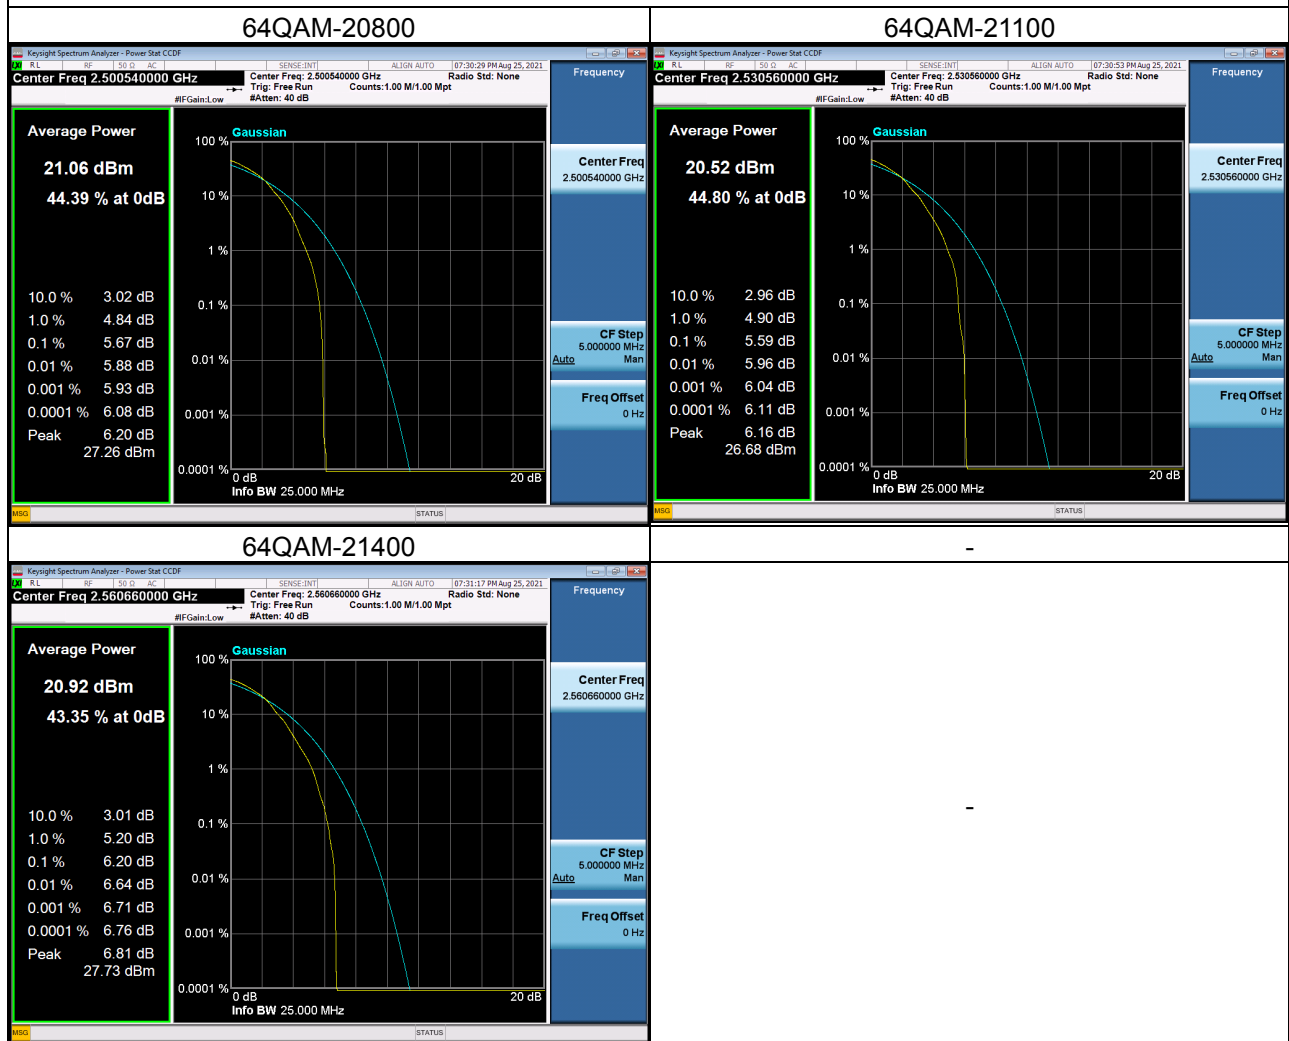

LTE Band 4_1.4M Spectrum Plot

LTE Band 4_1.4M Spectrum Plot

LTE Band 4_3M Spectrum Plot

LTE Band 4_3M Spectrum Plot

LTE Band 4_5M Spectrum Plot

LTE Band 4_5M Spectrum Plot

LTE Band 4_10M Spectrum Plot

LTE Band 4_10M Spectrum Plot

LTE Band 4_15M Spectrum Plot

LTE Band 4_15M Spectrum Plot

LTE Band 4_20M Spectrum Plot

LTE Band 4_20M Spectrum Plot

LTE Band 7_5M Spectrum Plot

LTE Band 7_5M Spectrum Plot

LTE Band 7_10M Spectrum Plot

LTE Band 7_10M Spectrum Plot

LTE Band 7_15M Spectrum Plot

LTE Band 7_15M Spectrum Plot