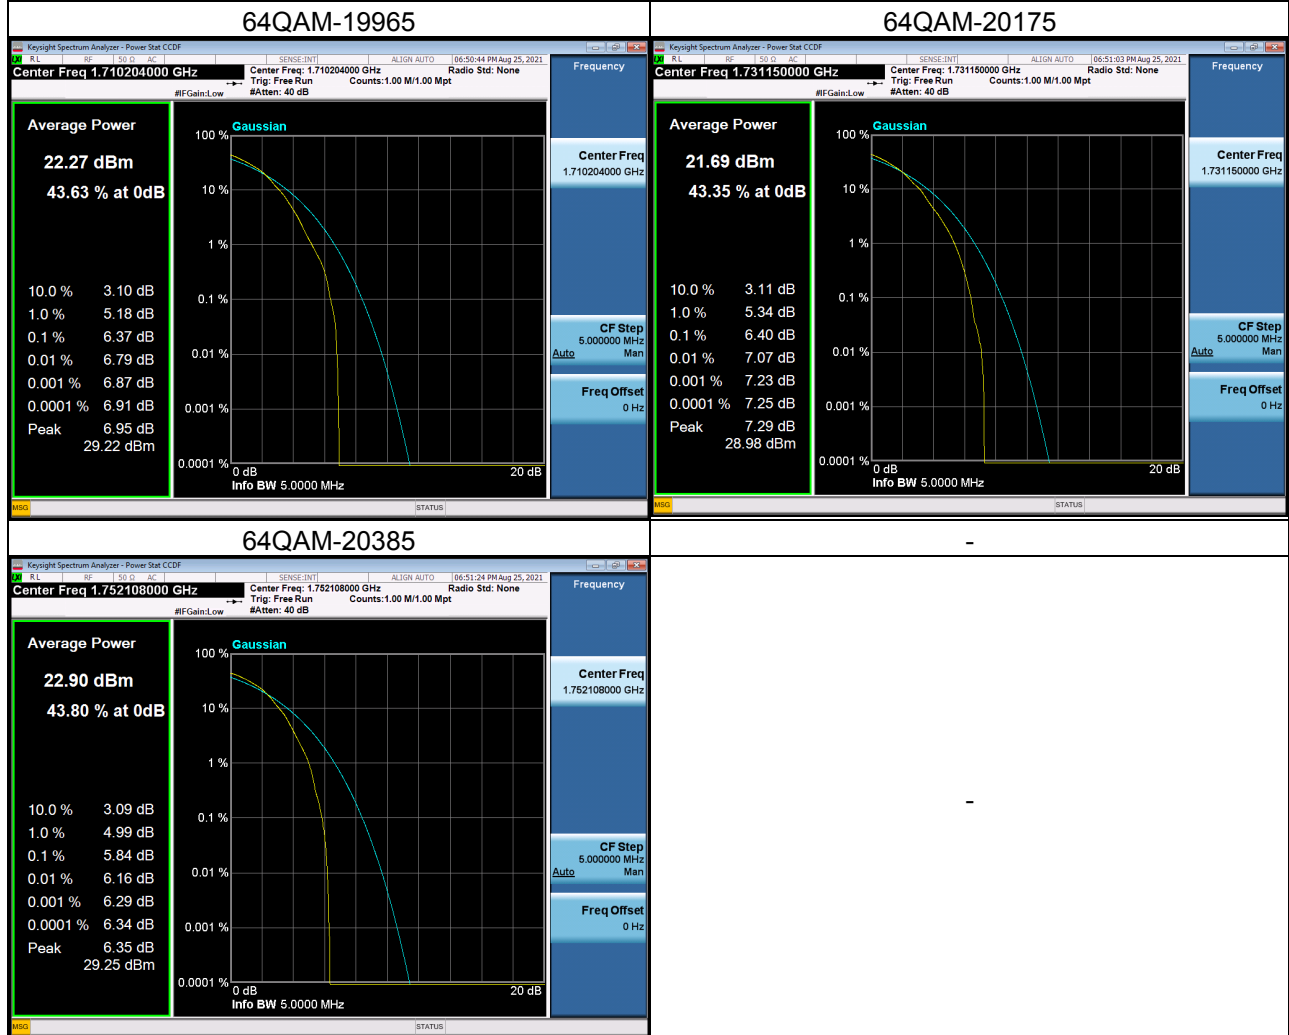

LTE Band 4_1.4M Spectrum Plot

LTE Band 4_1.4M Spectrum Plot

LTE Band 4_3M Spectrum Plot

LTE Band 4_3M Spectrum Plot

LTE Band 4_5M Spectrum Plot

LTE Band 4_5M Spectrum Plot

LTE Band 4_10M Spectrum Plot

LTE Band 4_10M Spectrum Plot

LTE Band 4_15M Spectrum Plot

LTE Band 4_15M Spectrum Plot

LTE Band 4_20M Spectrum Plot

LTE Band 4_20M Spectrum Plot

LTE Band 7_5M Spectrum Plot

LTE Band 7_5M Spectrum Plot

LTE Band 7_10M Spectrum Plot

LTE Band 7_10M Spectrum Plot

LTE Band 7_15M Spectrum Plot

LTE Band 7_15M Spectrum Plot