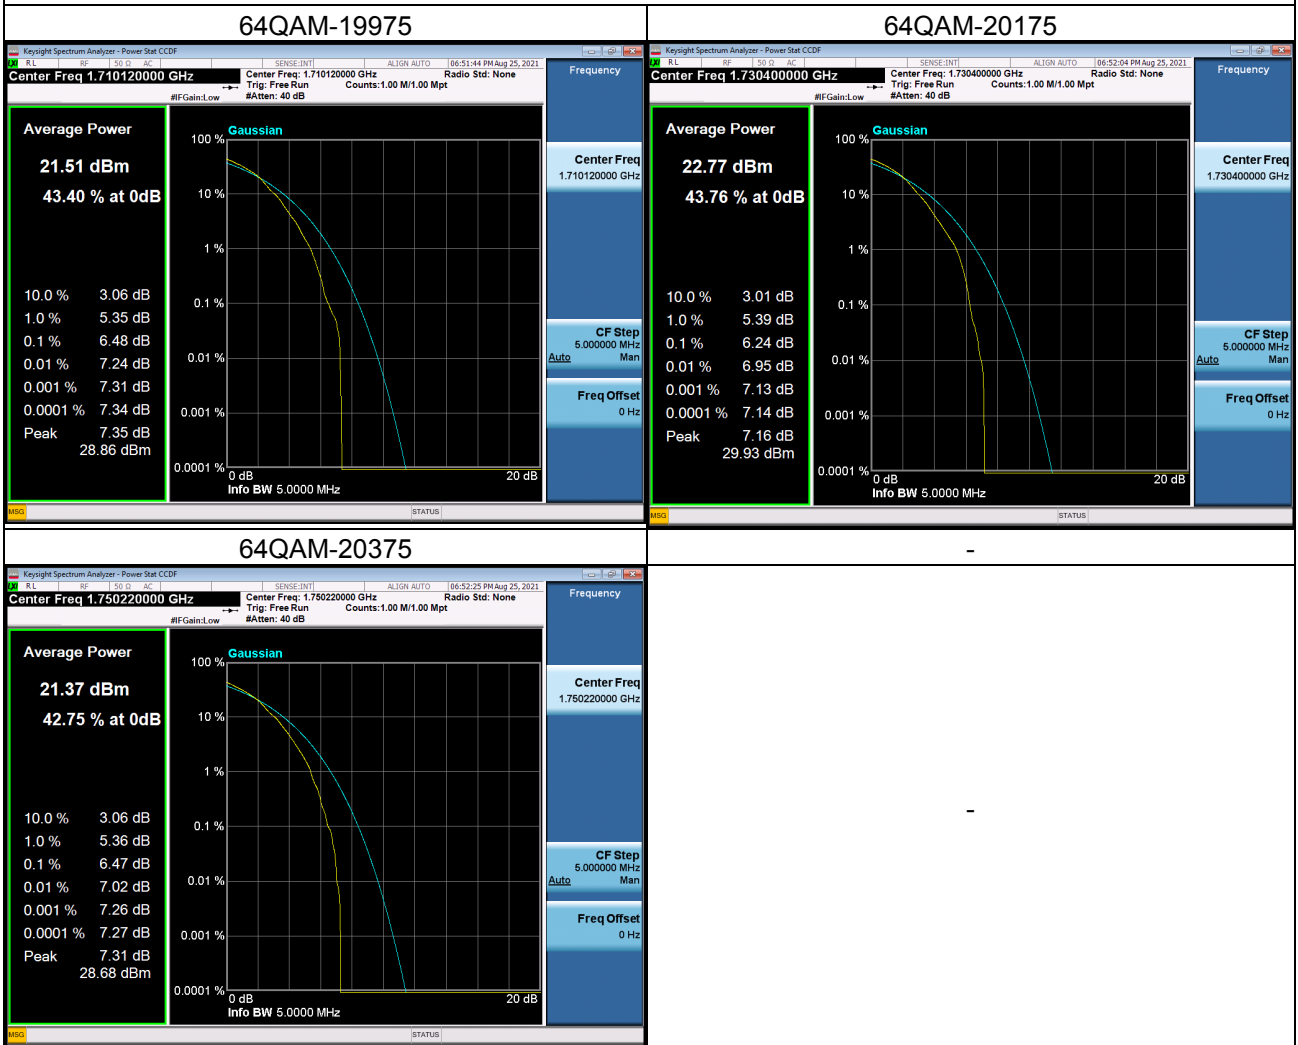

LTE Band 4_1.4M Spectrum Plot

LTE Band 4_1.4M Spectrum Plot

LTE Band 4_3M Spectrum Plot

LTE Band 4_3M Spectrum Plot

LTE Band 4_5M Spectrum Plot

LTE Band 4_5M Spectrum Plot

LTE Band 4_10M Spectrum Plot

LTE Band 4_10M Spectrum Plot

LTE Band 4_15M Spectrum Plot

LTE Band 4_15M Spectrum Plot

LTE Band 4_20M Spectrum Plot

LTE Band 4_20M Spectrum Plot

LTE Band 7_5M Spectrum Plot

LTE Band 7_5M Spectrum Plot

LTE Band 7_10M Spectrum Plot

LTE Band 7_10M Spectrum Plot

LTE Band 7_15M Spectrum Plot

LTE Band 7_15M Spectrum Plot