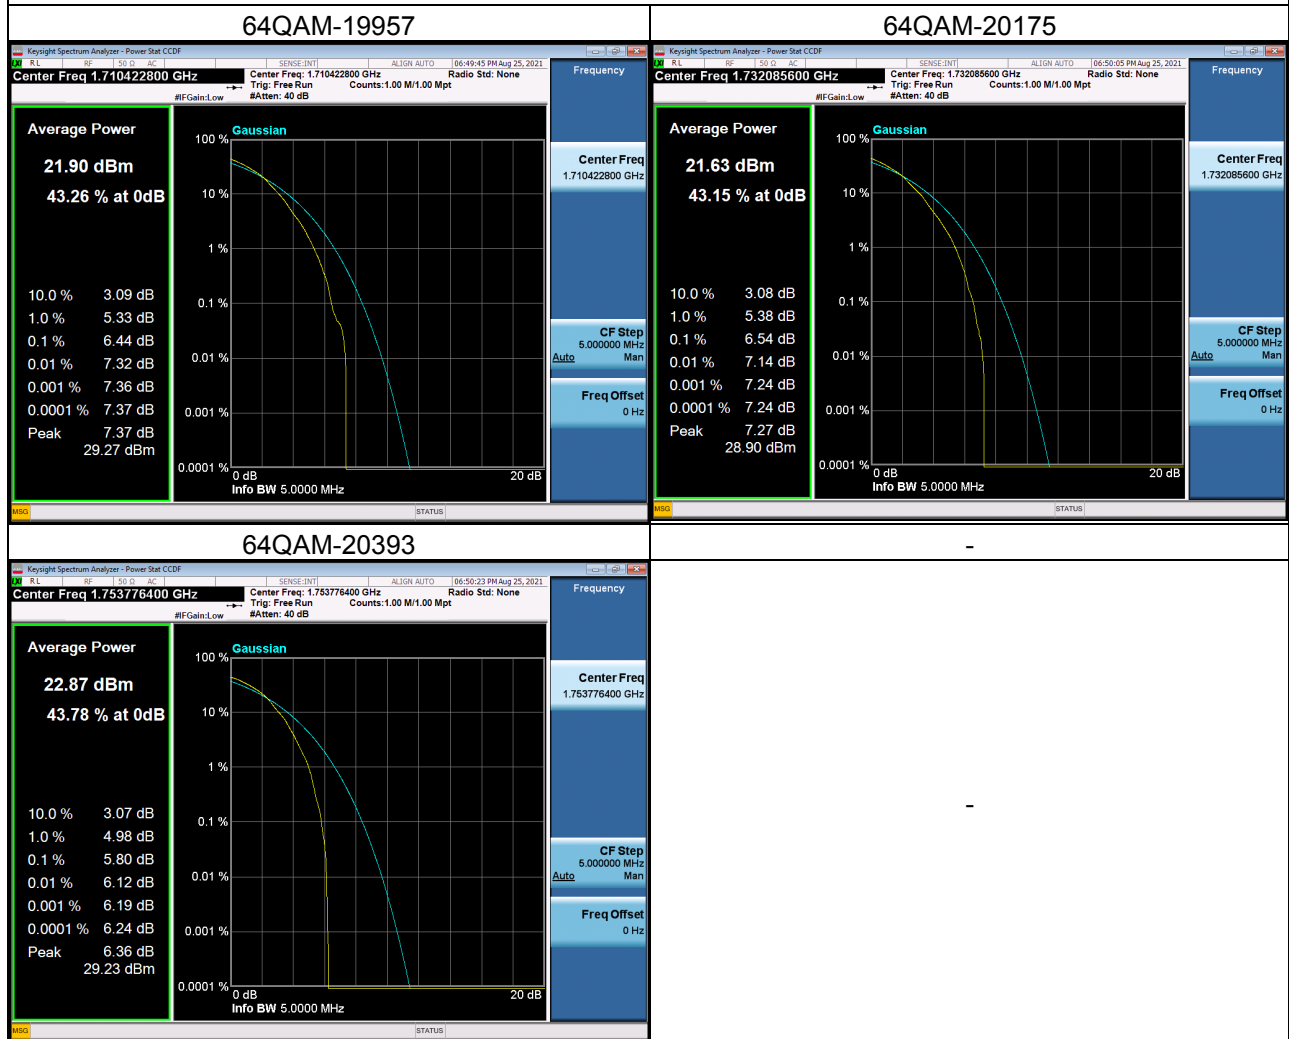

LTE Band 4_1.4M Spectrum Plot

LTE Band 4_1.4M Spectrum Plot

LTE Band 4_3M Spectrum Plot

LTE Band 4_3M Spectrum Plot

LTE Band 4_5M Spectrum Plot

LTE Band 4_5M Spectrum Plot

LTE Band 4_10M Spectrum Plot

LTE Band 4_10M Spectrum Plot

LTE Band 4_15M Spectrum Plot

LTE Band 4_15M Spectrum Plot

LTE Band 4_20M Spectrum Plot

LTE Band 4_20M Spectrum Plot

LTE Band 7_5M Spectrum Plot

LTE Band 7_5M Spectrum Plot

LTE Band 7_10M Spectrum Plot

LTE Band 7_10M Spectrum Plot

LTE Band 7_15M Spectrum Plot

LTE Band 7_15M Spectrum Plot