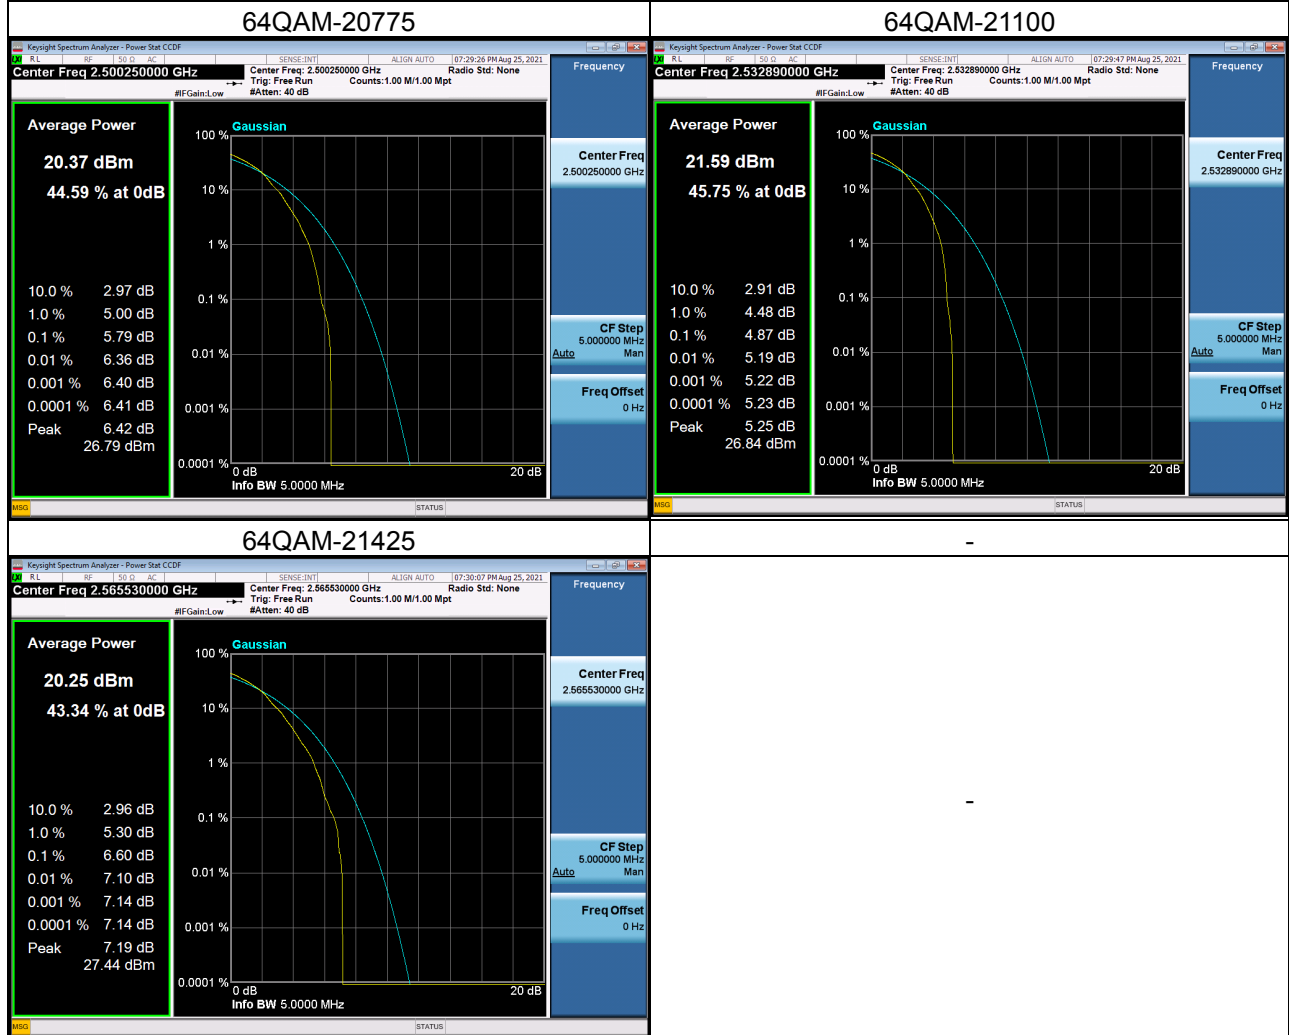

LTE Band 4_1.4M Spectrum Plot

LTE Band 4_1.4M Spectrum Plot

LTE Band 4_3M Spectrum Plot

LTE Band 4_3M Spectrum Plot

LTE Band 4_5M Spectrum Plot

LTE Band 4_5M Spectrum Plot

LTE Band 4_10M Spectrum Plot

LTE Band 4_10M Spectrum Plot

LTE Band 4_15M Spectrum Plot

LTE Band 4_15M Spectrum Plot

LTE Band 4_20M Spectrum Plot

LTE Band 4_20M Spectrum Plot

LTE Band 7_5M Spectrum Plot

LTE Band 7_5M Spectrum Plot

LTE Band 7_10M Spectrum Plot

LTE Band 7_10M Spectrum Plot

LTE Band 7_15M Spectrum Plot

LTE Band 7_15M Spectrum Plot