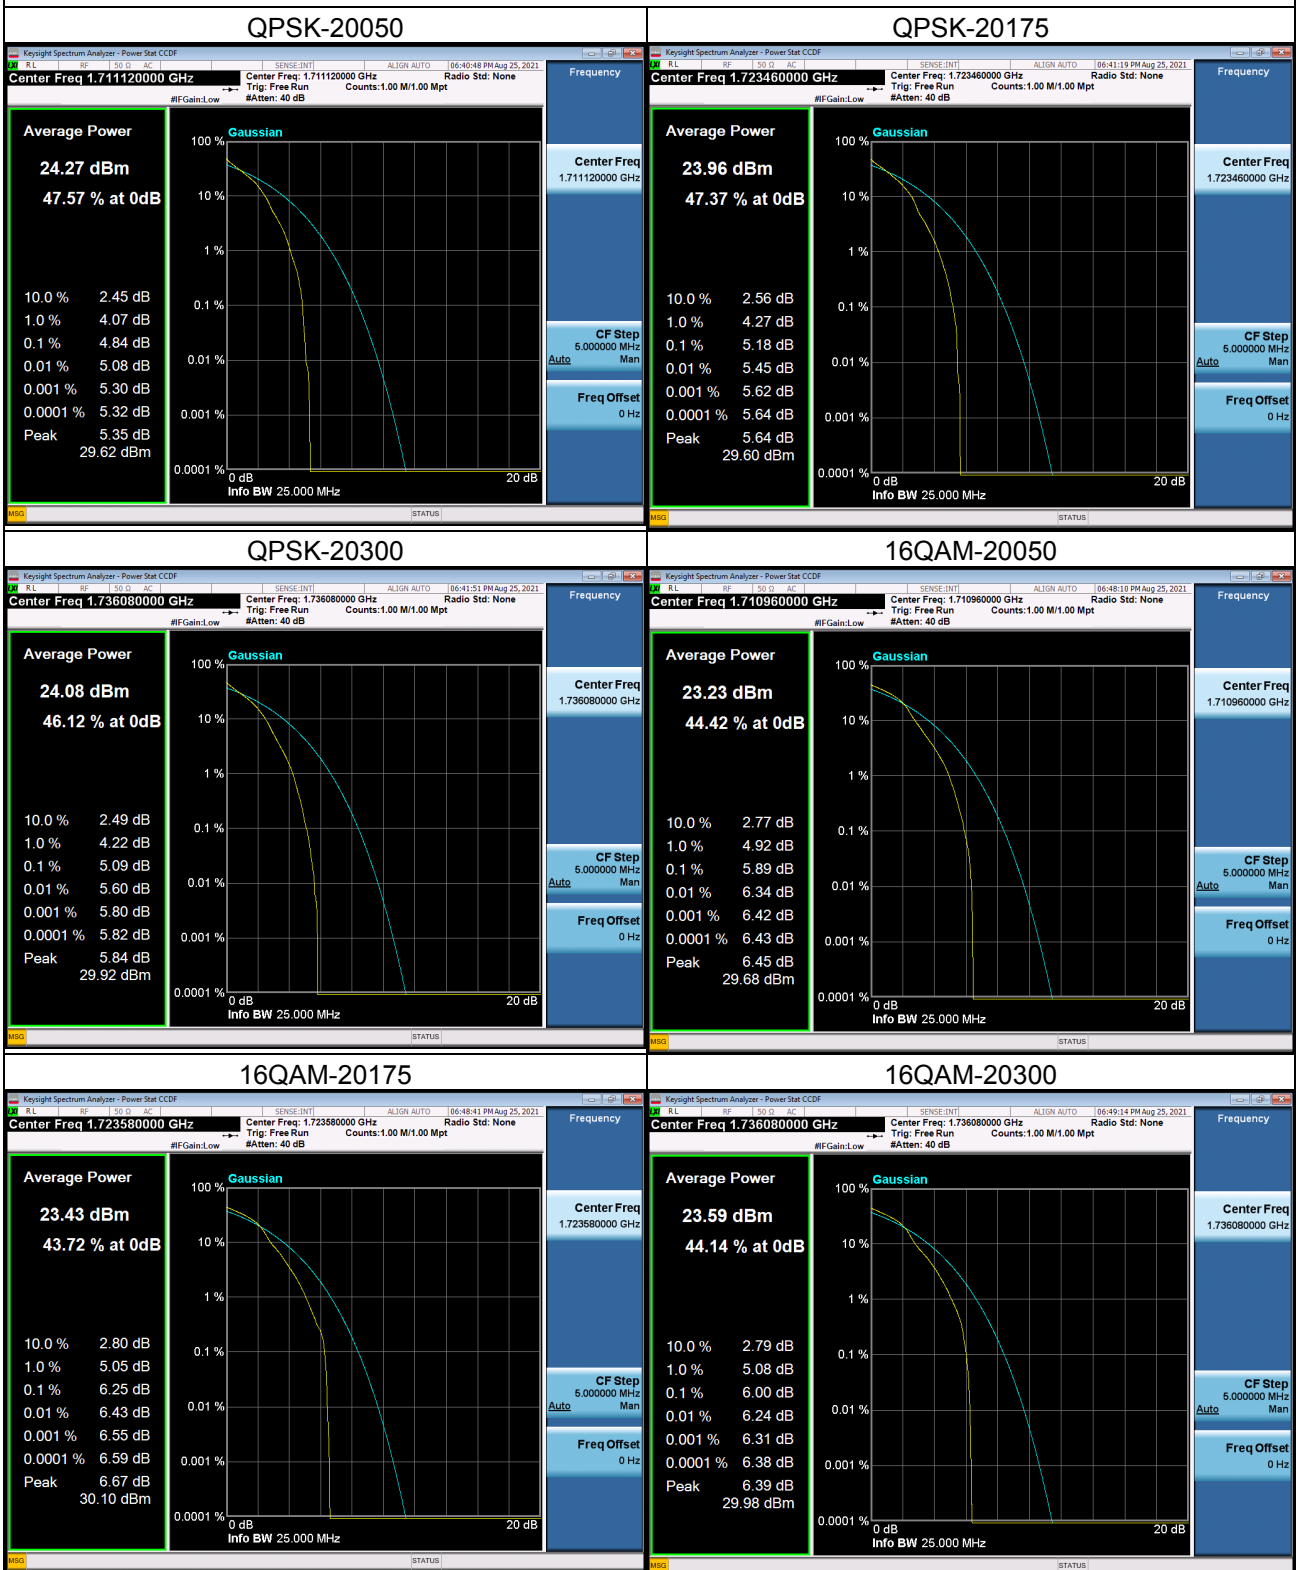

LTE Band 4_1.4M Spectrum Plot

LTE Band 4_1.4M Spectrum Plot

LTE Band 4_3M Spectrum Plot

LTE Band 4_3M Spectrum Plot

LTE Band 4_5M Spectrum Plot

LTE Band 4_5M Spectrum Plot

LTE Band 4_10M Spectrum Plot

LTE Band 4_10M Spectrum Plot

LTE Band 4_15M Spectrum Plot

LTE Band 4_15M Spectrum Plot

LTE Band 4_20M Spectrum Plot

LTE Band 4_20M Spectrum Plot

LTE Band 7_5M Spectrum Plot

LTE Band 7_5M Spectrum Plot

LTE Band 7_10M Spectrum Plot

LTE Band 7_10M Spectrum Plot

LTE Band 7_15M Spectrum Plot

LTE Band 7_15M Spectrum Plot