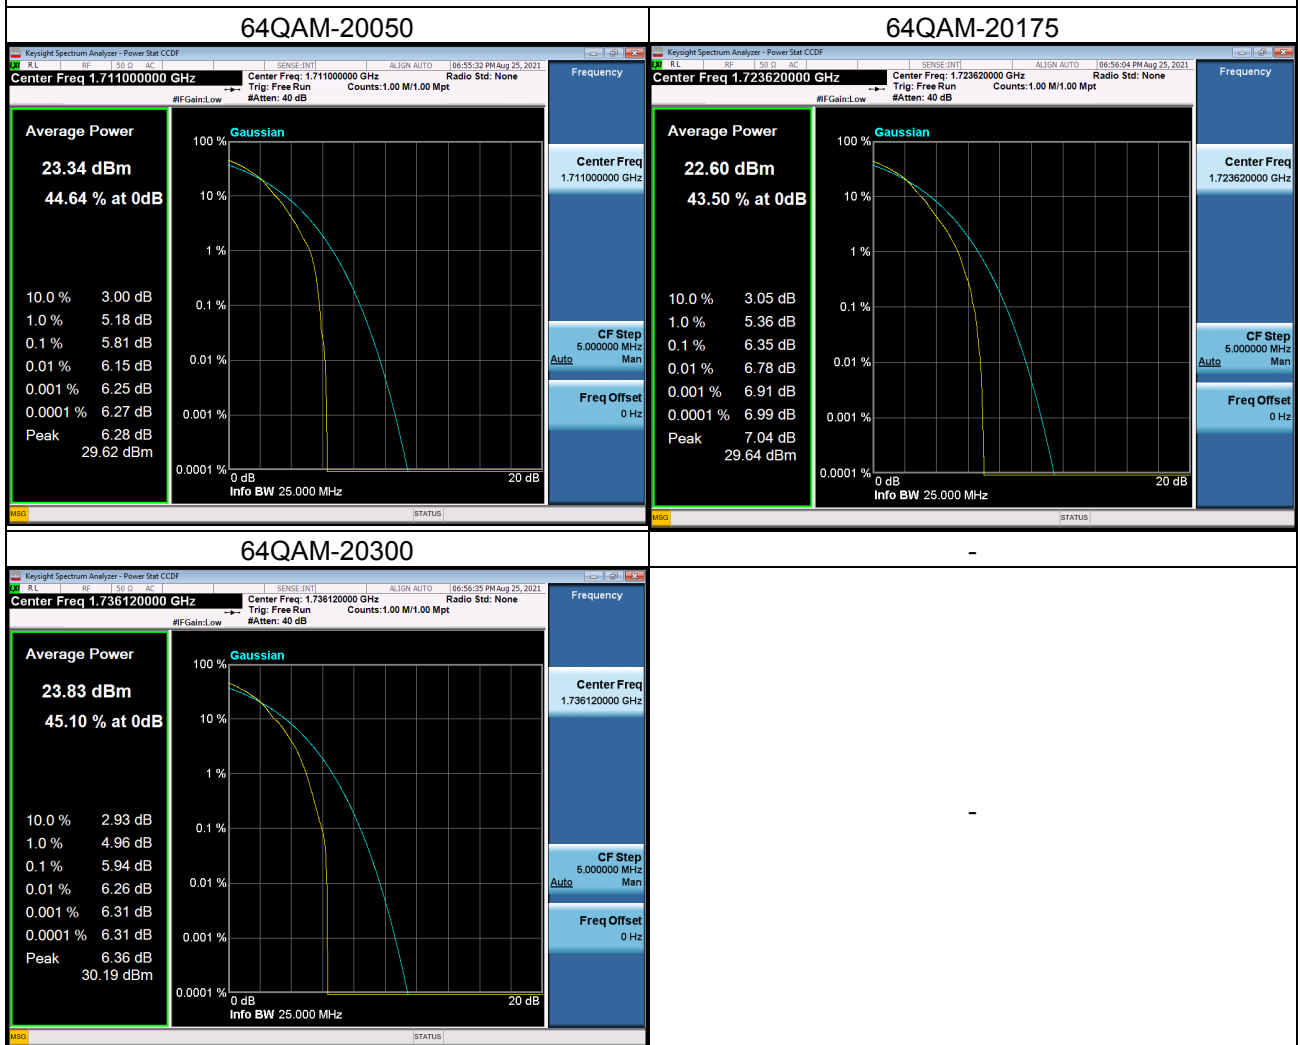

LTE Band 4_1.4M Spectrum Plot

LTE Band 4_1.4M Spectrum Plot

LTE Band 4_3M Spectrum Plot

LTE Band 4_3M Spectrum Plot

LTE Band 4_5M Spectrum Plot

LTE Band 4_5M Spectrum Plot

LTE Band 4_10M Spectrum Plot

LTE Band 4_10M Spectrum Plot

LTE Band 4_15M Spectrum Plot

LTE Band 4_15M Spectrum Plot

LTE Band 4_20M Spectrum Plot

LTE Band 4_20M Spectrum Plot

LTE Band 7_5M Spectrum Plot

LTE Band 7_5M Spectrum Plot

LTE Band 7_10M Spectrum Plot

LTE Band 7_10M Spectrum Plot

LTE Band 7_15M Spectrum Plot

LTE Band 7_15M Spectrum Plot