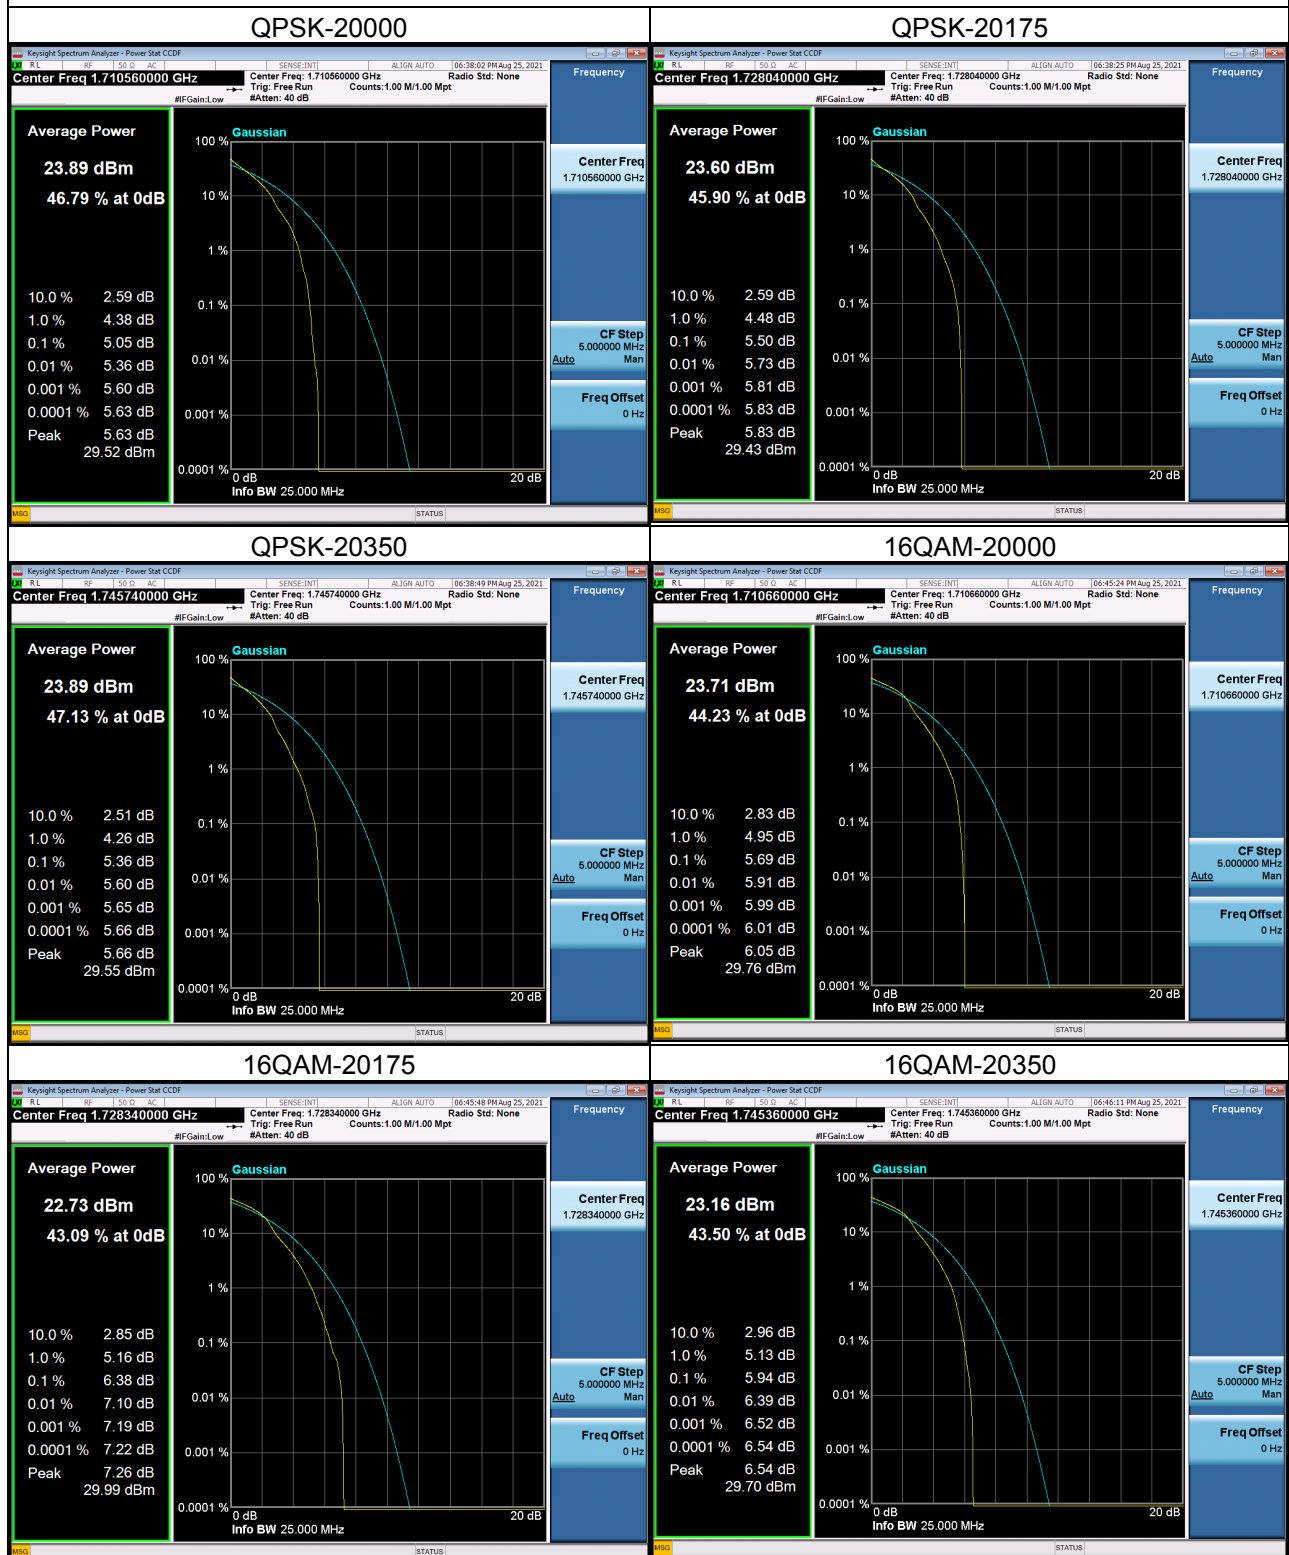

LTE Band 4_1.4M Spectrum Plot

LTE Band 4_1.4M Spectrum Plot

LTE Band 4_3M Spectrum Plot

LTE Band 4_3M Spectrum Plot

LTE Band 4_5M Spectrum Plot

LTE Band 4_5M Spectrum Plot

LTE Band 4_10M Spectrum Plot

LTE Band 4_10M Spectrum Plot

LTE Band 4_15M Spectrum Plot

LTE Band 4_15M Spectrum Plot

LTE Band 4_20M Spectrum Plot

LTE Band 4_20M Spectrum Plot

LTE Band 7_5M Spectrum Plot

LTE Band 7_5M Spectrum Plot

LTE Band 7_10M Spectrum Plot

LTE Band 7_10M Spectrum Plot

LTE Band 7_15M Spectrum Plot

LTE Band 7_15M Spectrum Plot