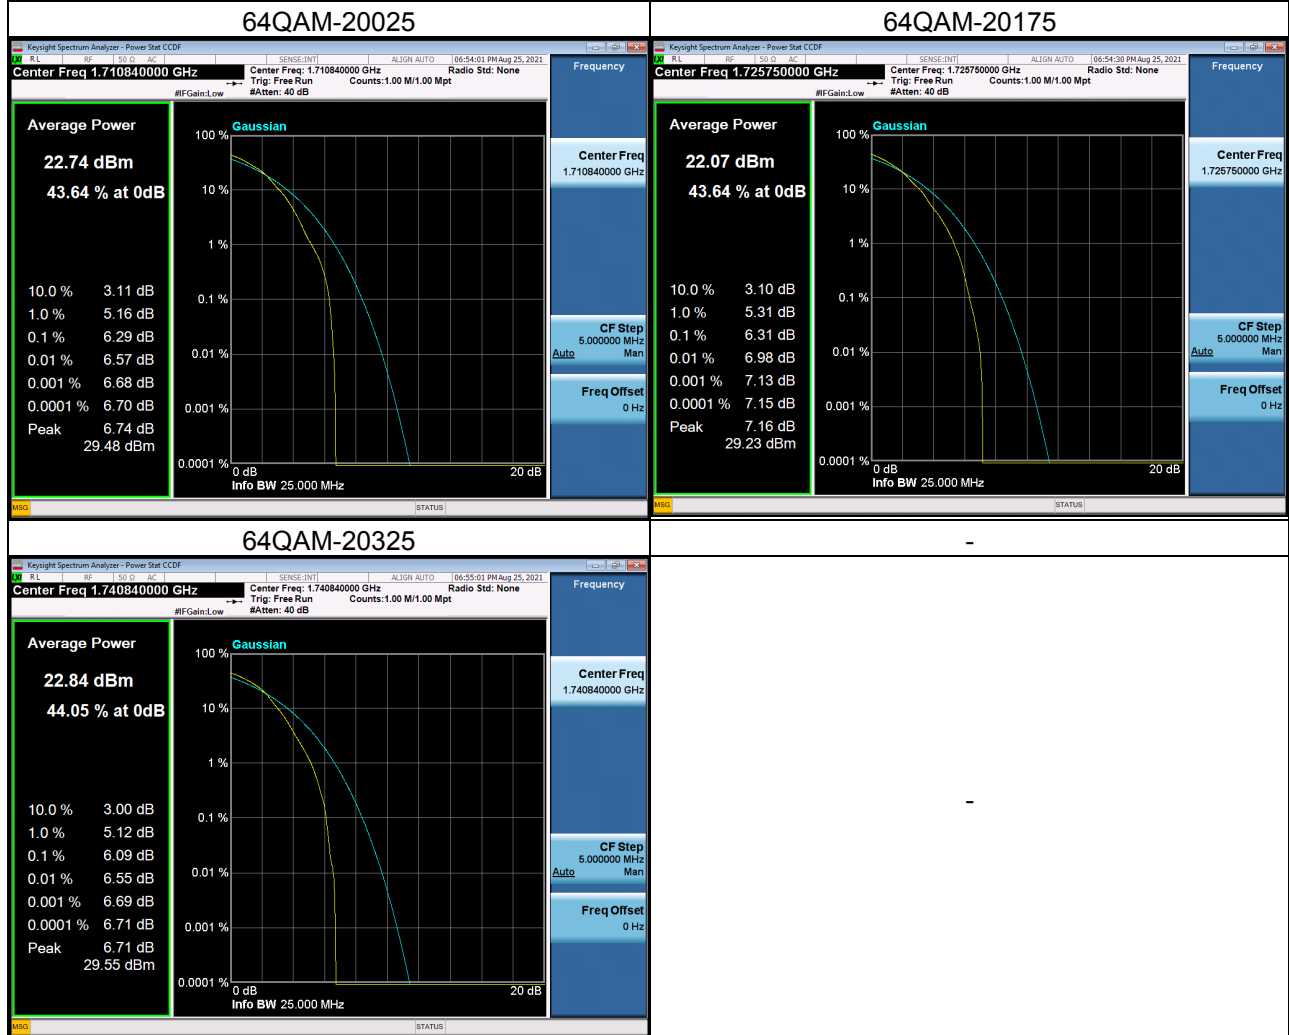

LTE Band 4_1.4M Spectrum Plot

LTE Band 4_1.4M Spectrum Plot

LTE Band 4_3M Spectrum Plot

LTE Band 4_3M Spectrum Plot

LTE Band 4_5M Spectrum Plot

LTE Band 4_5M Spectrum Plot

LTE Band 4_10M Spectrum Plot

LTE Band 4_10M Spectrum Plot

LTE Band 4_15M Spectrum Plot

LTE Band 4_15M Spectrum Plot

LTE Band 4_20M Spectrum Plot

LTE Band 4_20M Spectrum Plot

LTE Band 7_5M Spectrum Plot

LTE Band 7_5M Spectrum Plot

LTE Band 7_10M Spectrum Plot

LTE Band 7_10M Spectrum Plot

LTE Band 7_15M Spectrum Plot

LTE Band 7_15M Spectrum Plot