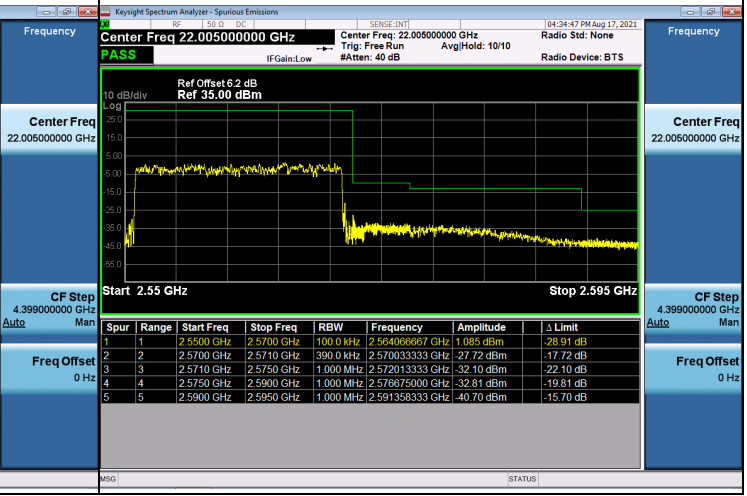

100RB#0

Channel		20850	Channel		21350