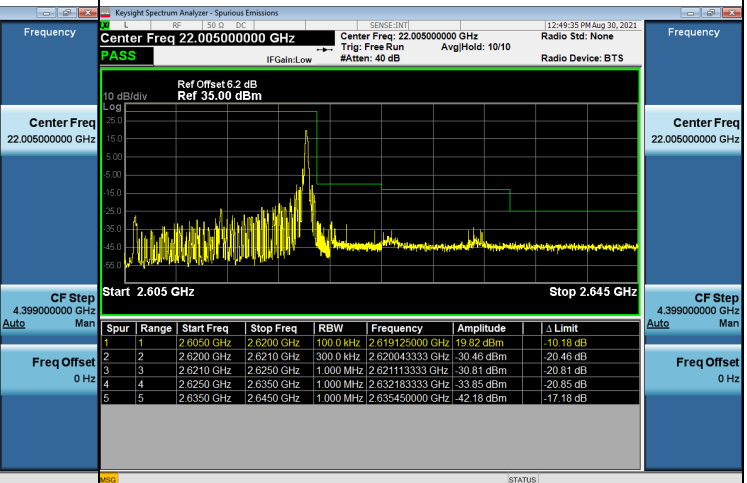

## LTE Band 38\_10M Spectrum Plot

1RB#0		1RB#49	
Channel	37800	Channel	38200

50RB#0		38200	
Channel	37800	Channel	38200

## LTE Band 38\_15M Spectrum Plot

1RB#0		1RB#74	
Channel	37825	Channel	38175