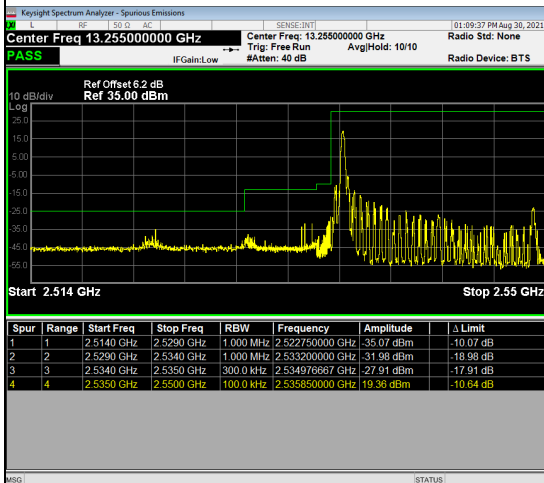

LTE Band 41_15M Spectrum Plot

1RB#0	1RB#74
Channel 40115	Channel 41165