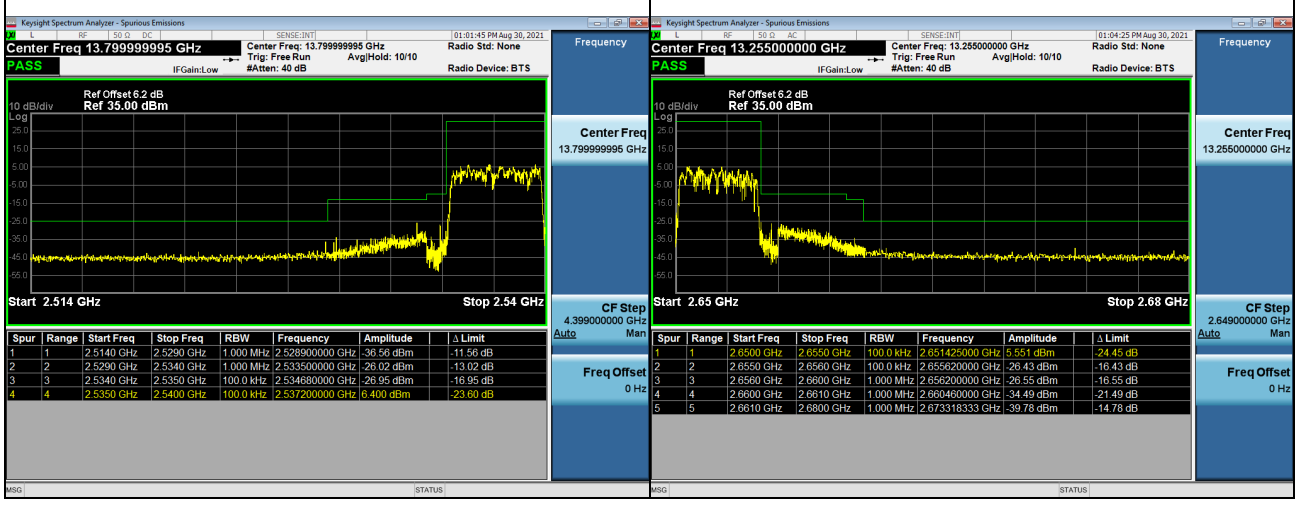

25RB#0

Channel		40065		Channel		41215