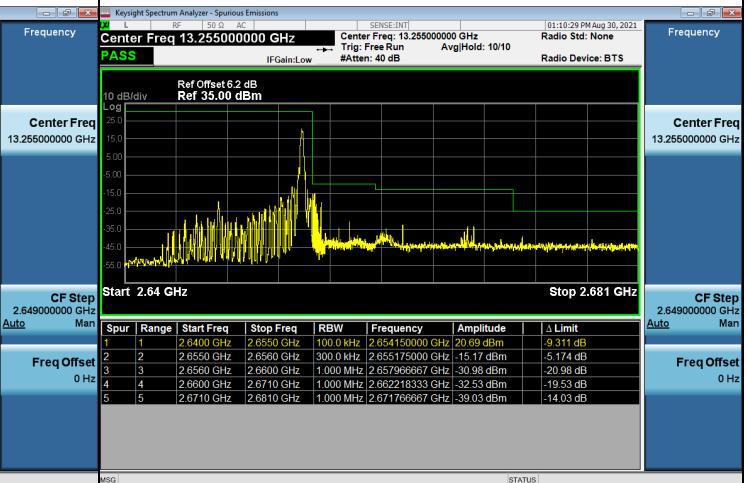

LTE Band 41_15M Spectrum Plot

1RB#0	1RB#74
Channel 40115	Channel 41165