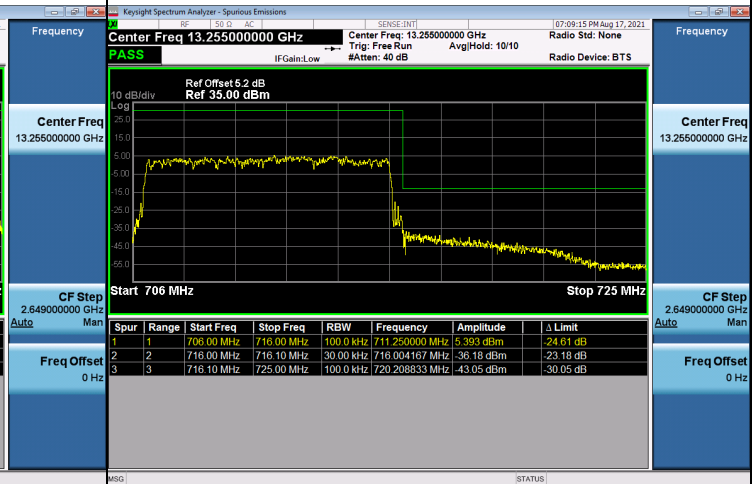

50RB#0

Channel 23780	Channel 23800