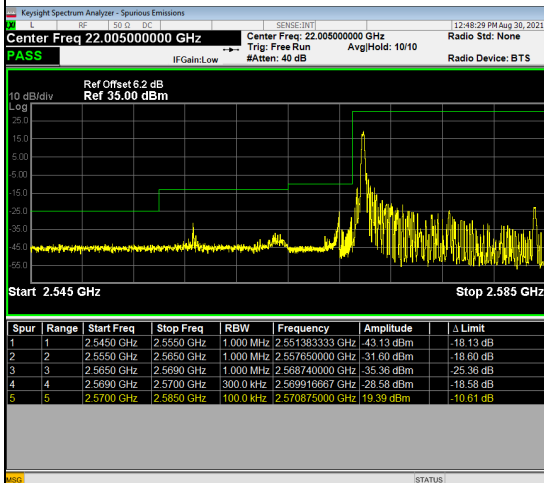

## LTE Band 38\_10M Spectrum Plot

1RB#0		1RB#49	
Channel	37800	Channel	38200

50RB#0		38200	
Channel	37800	Channel	38200

## LTE Band 38\_15M Spectrum Plot

1RB#0		1RB#74	
Channel	37825	Channel	38175