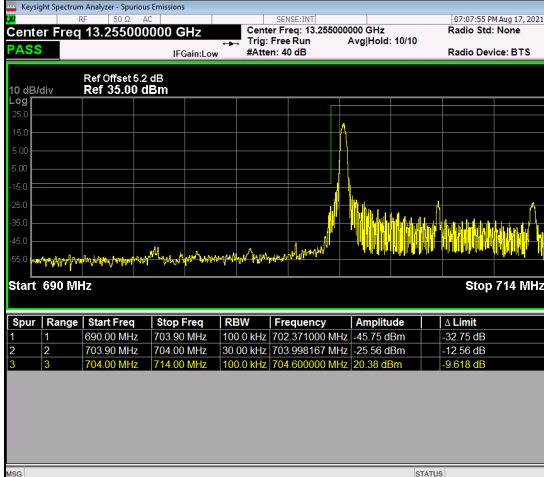

LTE Band 17_10M Spectrum Plot

1RB#0	1RB#49
Channel 23780	Channel 23800