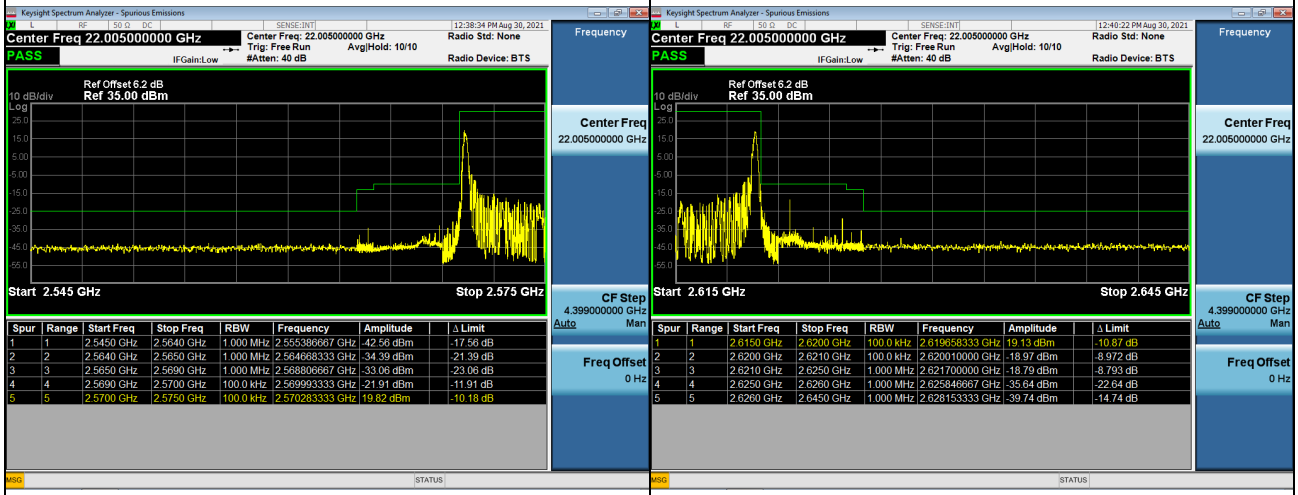

LTE Band 38_5M Spectrum Plot

1RB#0	1RB#24		
Channel	37775	Channel	38225