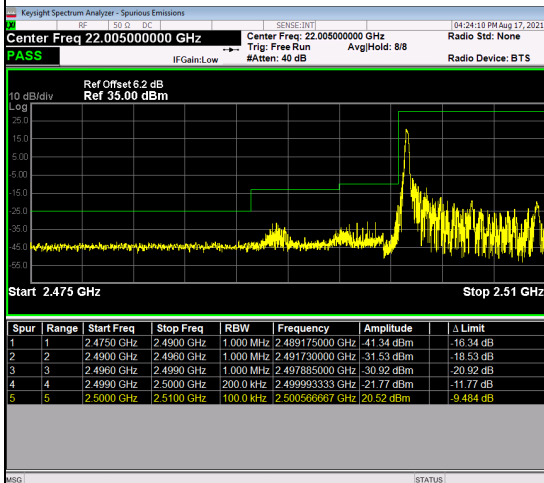

## LTE Band 7\_10M Spectrum Plot

1RB#0		1RB#49	
Channel	20800	Channel	21400