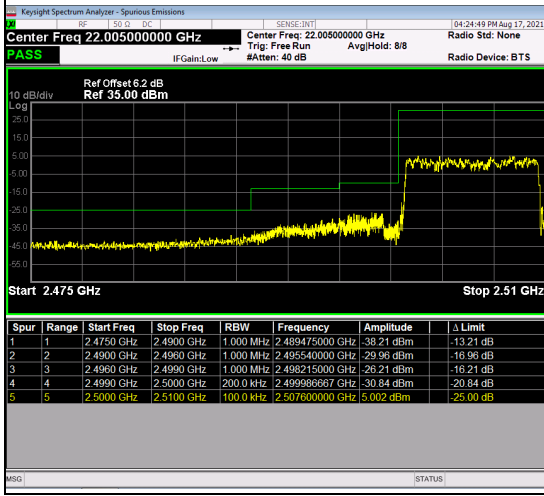

50RB#0

Channel		20800	Channel		21400