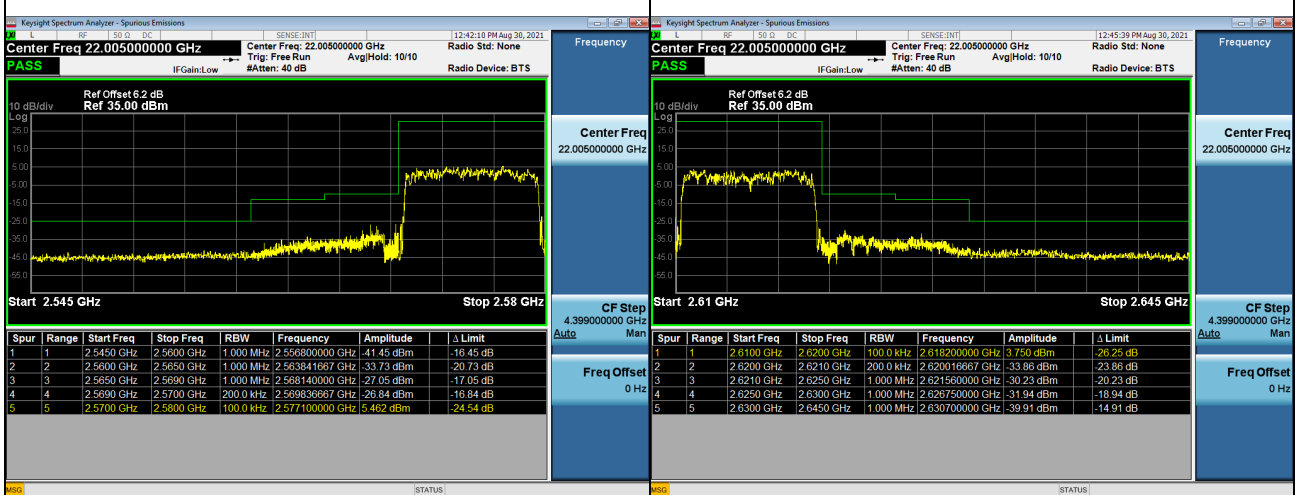

## LTE Band 38\_10M Spectrum Plot

1RB#0		1RB#49	
Channel	37800	Channel	38200

50RB#0		38200	
Channel	37800	Channel	38200