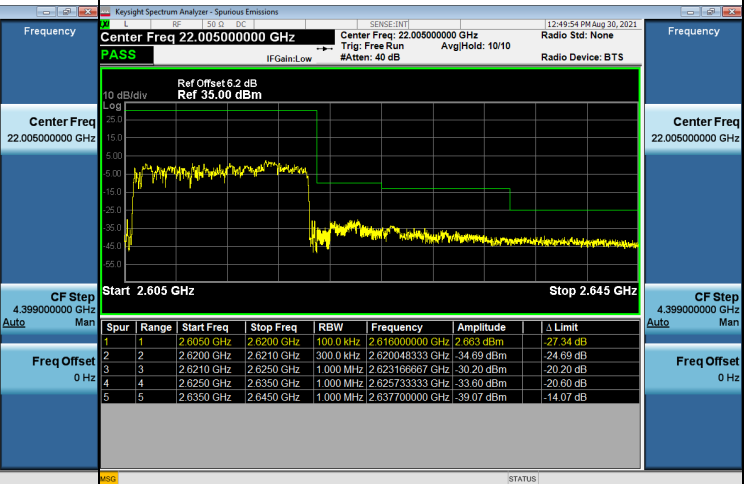

75RB#0

Channel		37825	Channel		38175