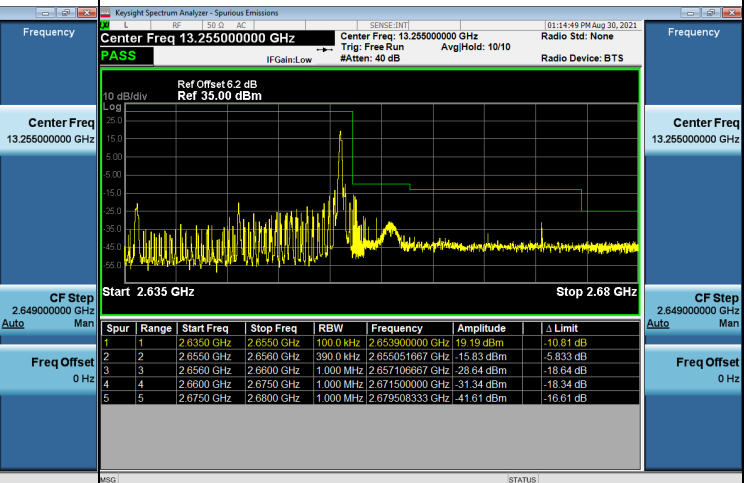

LTE Band 41_20M Spectrum Plot

1RB#0		1RB#99	
Channel	40140	Channel	41140