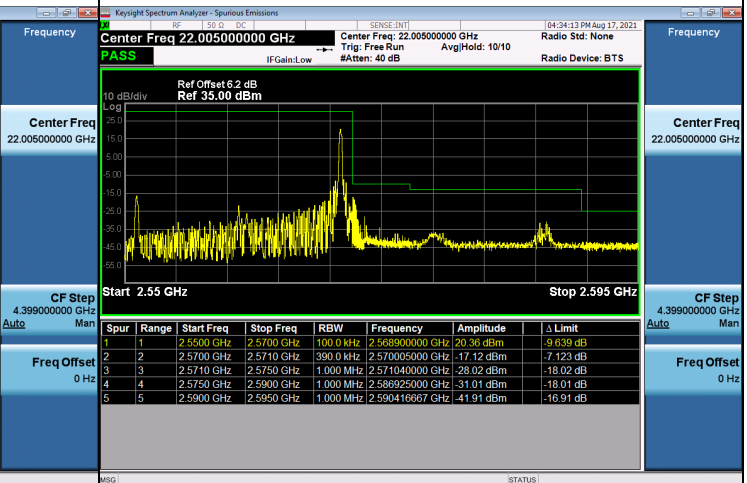

LTE Band 7_20M Spectrum Plot

1RB#0		1RB#99	
Channel	20850	Channel	21350