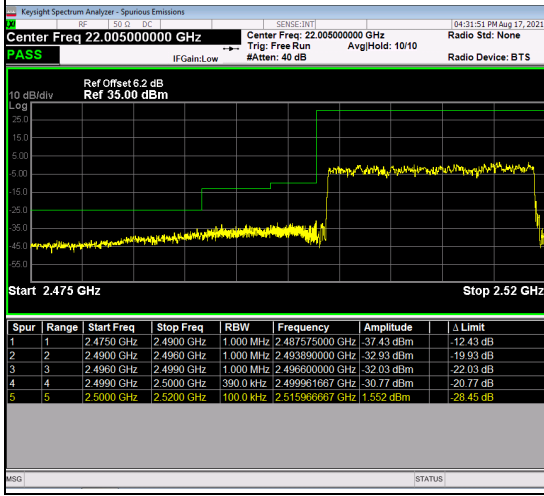

100RB#0

Channel		20850	Channel		21350