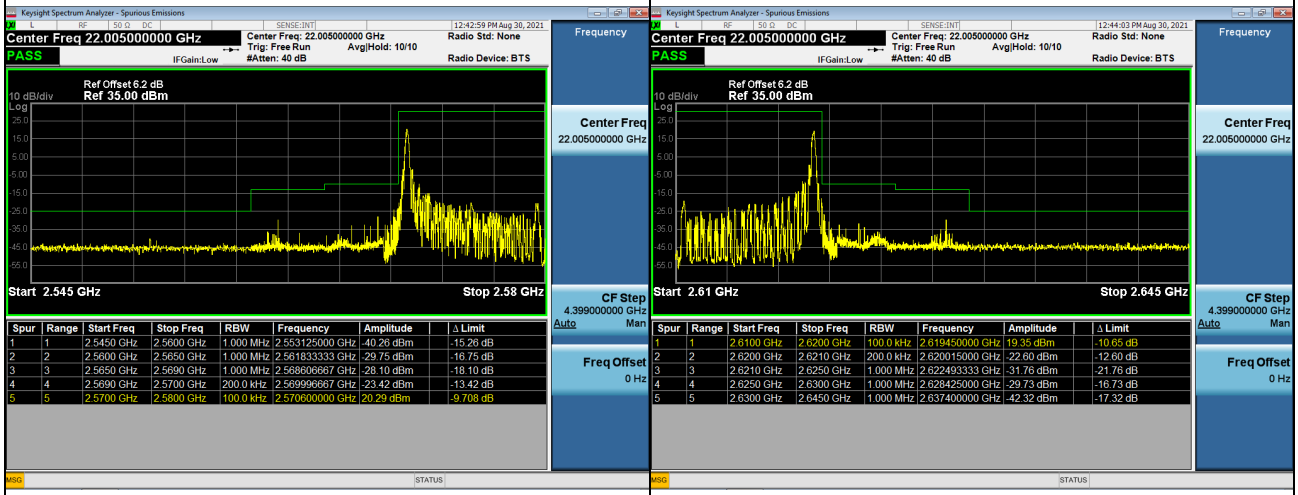

## LTE Band 38\_5M Spectrum Plot

1RB#0	1RB#24		
Channel	37775	Channel	38225

## LTE Band 38\_10M Spectrum Plot

1RB#0		1RB#49	
Channel	37800	Channel	38200

50RB#0		38200	
Channel	37800	Channel	38200