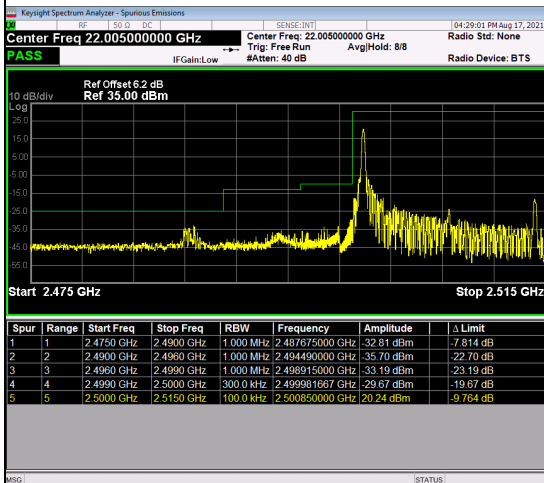

LTE Band 7_15M Spectrum Plot

1RB#0		1RB#74	
Channel	20825	Channel	21375