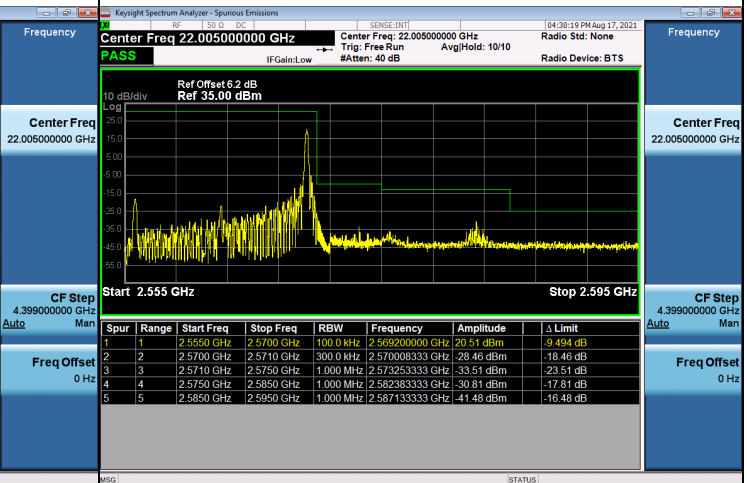

LTE Band 7_15M Spectrum Plot

1RB#0		1RB#74	
Channel	20825	Channel	21375