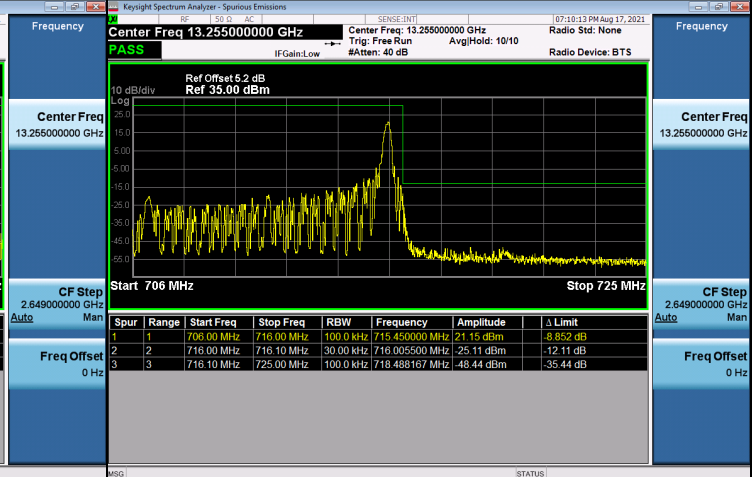

LTE Band 17_10M Spectrum Plot

1RB#0	1RB#49
Channel 23780	Channel 23800