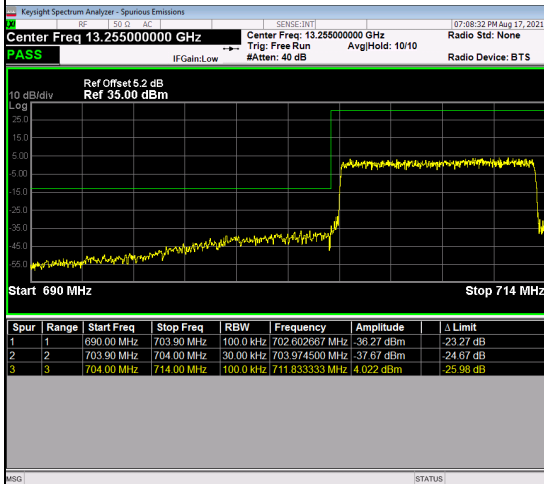

50RB#0

Channel 23780	Channel 23800