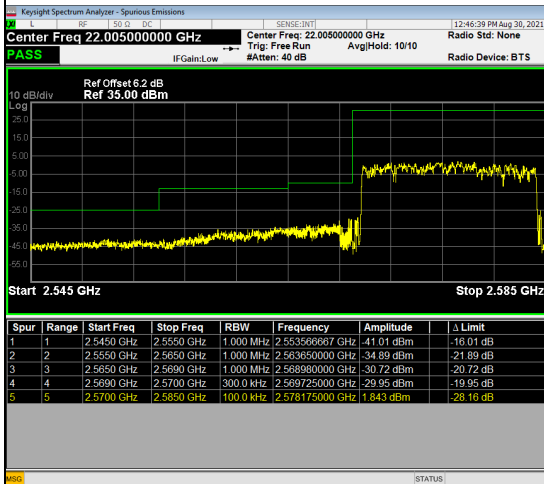

75RB#0

Channel		37825	Channel		38175