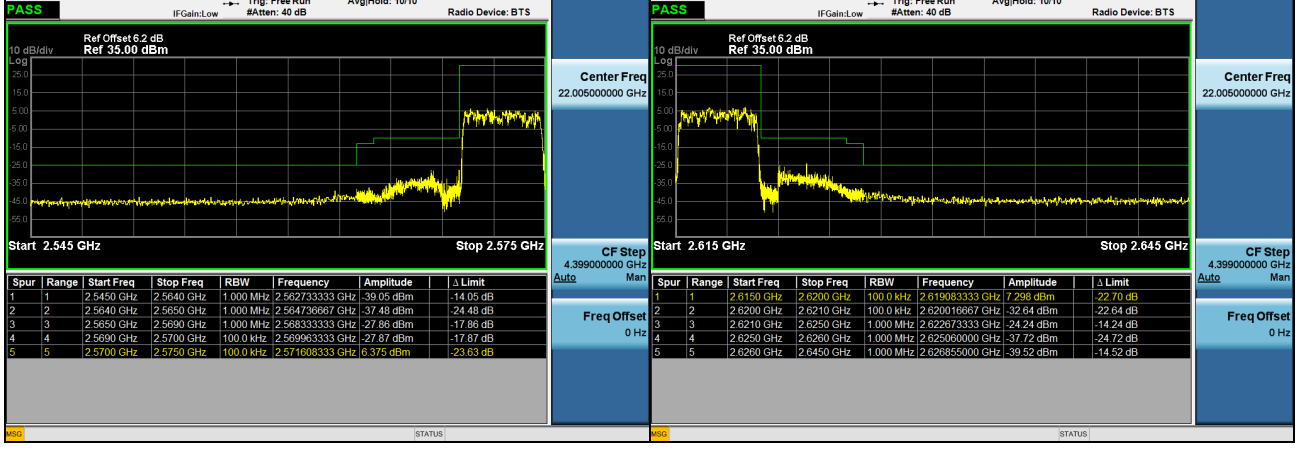

25RB#0

Channel	37775	Channel	38225