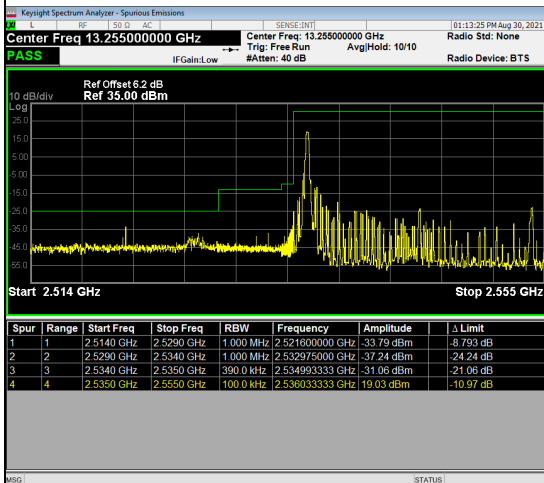

LTE Band 41_20M Spectrum Plot

1RB#0		1RB#99	
Channel	40140	Channel	41140