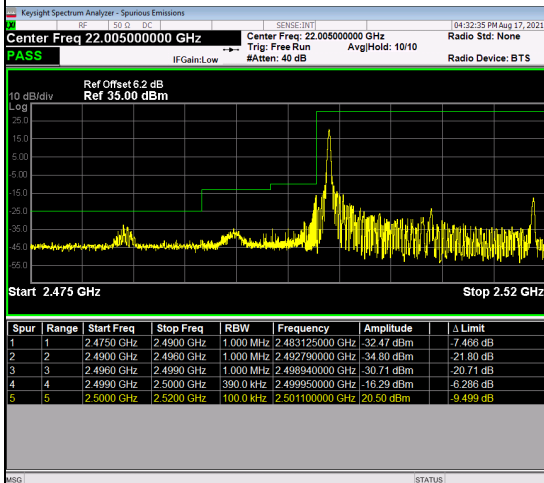

LTE Band 7_20M Spectrum Plot

1RB#0		1RB#99	
Channel	20850	Channel	21350