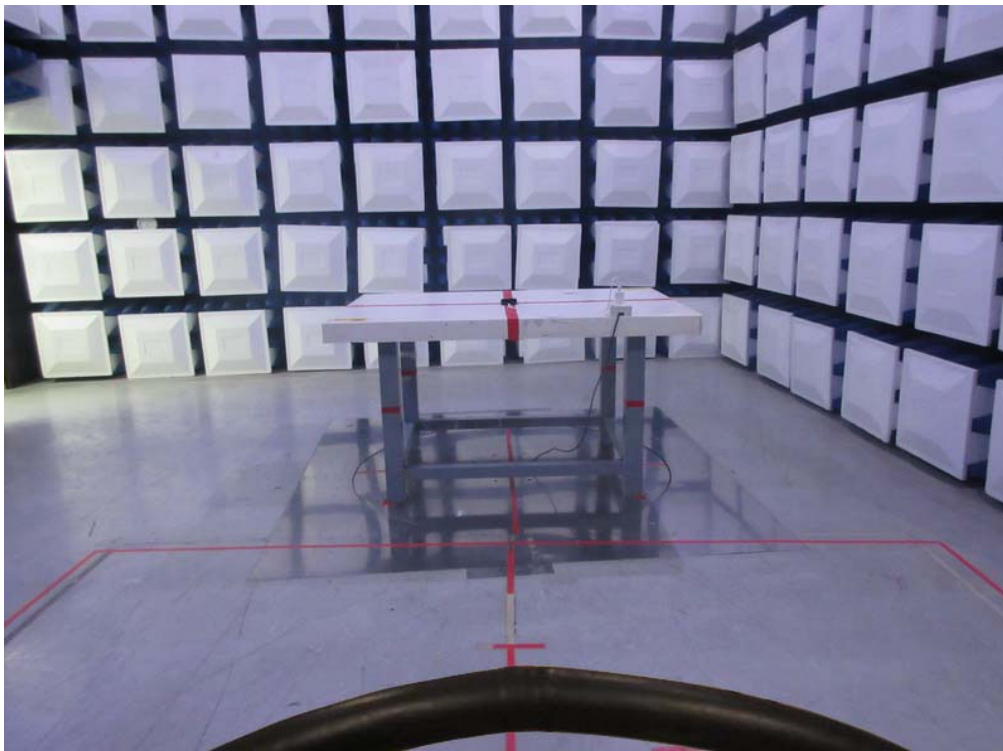

# RF EUT TEST PHOTO

**AC Power Line Conducted Emissions Test Photos**

**Radiated Emissions Test Photos****9 kHz to 30 MHz**

**Radiated Emissions Test Photos****30 MHz to 1000 MHz**