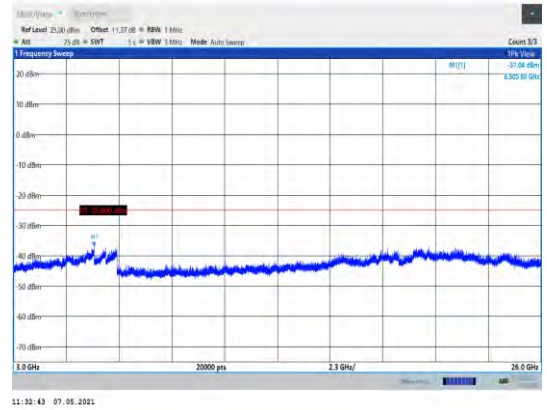

Band38-20MHz-QPSK-38000-1RB#0-Range3:3000~26000MHz