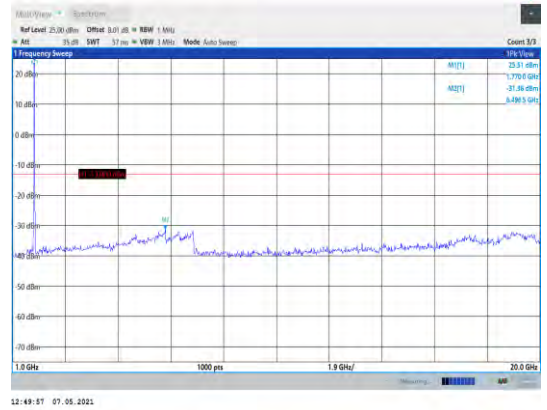

**Band66-15MHz-16QAM-132047-1RB#0-
Range1:30~1000MHz**

**Band66-15MHz-QPSK-132597-1RB#0-
Range1:30~1000MHz**

**Band66-15MHz-16QAM-132047-1RB#0-
Range2:1000~20000MHz**

Band66-15MHz-16QAM-132322-1RB#0-
Range1:30~1000MHz