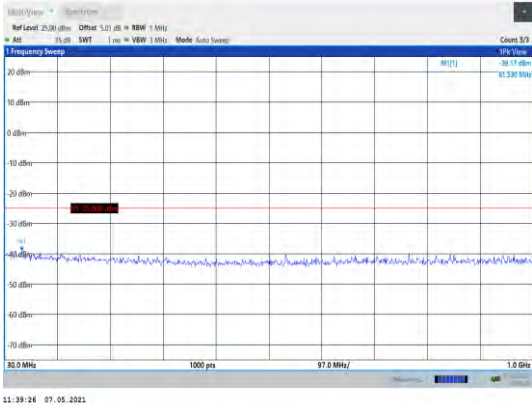

**Band38-15MHz-16QAM-38175-1RB#0-
Range1:30~1000MHz**