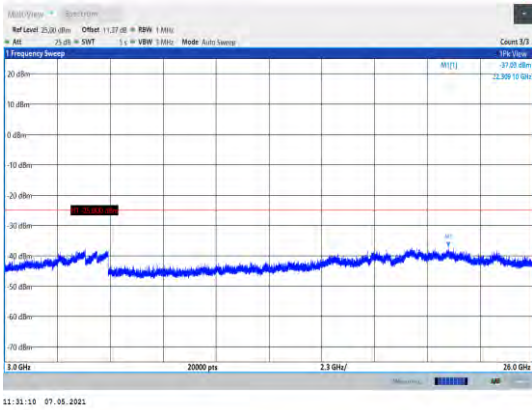

Band38-20MHz-QPSK-37850-1RB#0-Range3:3000~26000MHz