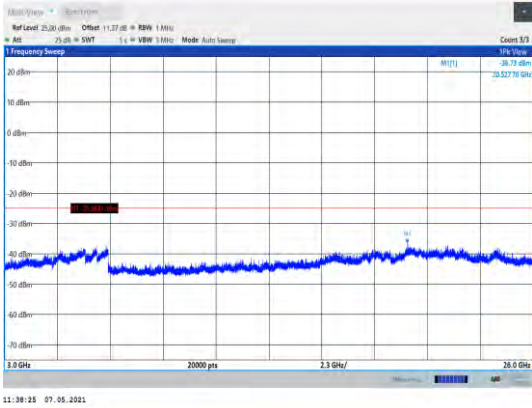

**Band38-15MHz-16QAM-37825-1RB#0-
Range1:30~1000MHz**

**Band38-15MHz-16QAM-38000-1RB#0-
Range1:30~1000MHz**

**Band38-15MHz-16QAM-37825-1RB#0-
Range2:1000~3000MHz**

**Band38-15MHz-16QAM-38000-1RB#0-
Range2:1000~3000MHz**