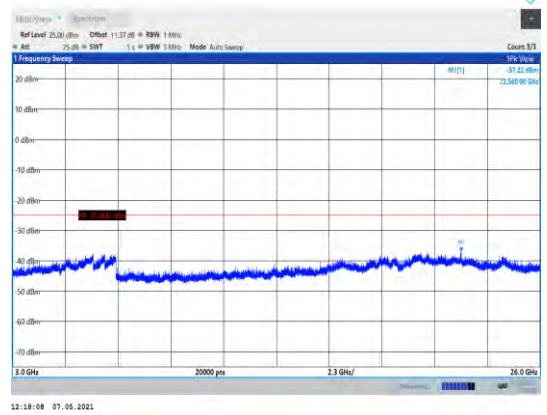

**Band41-15MHz-16QAM-40115-1RB#0-
Range3:3000~26000MHz**