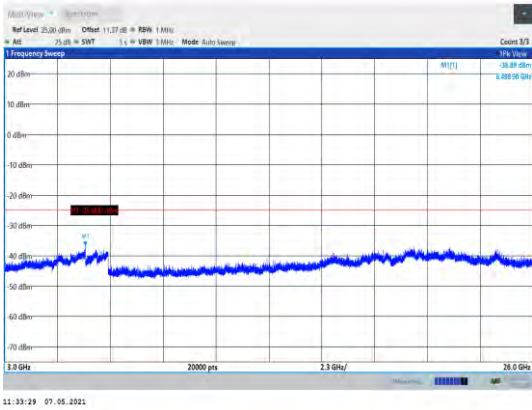

Band38-20MHz-16QAM-38000-1RB#0-Range3:3000~26000MHz