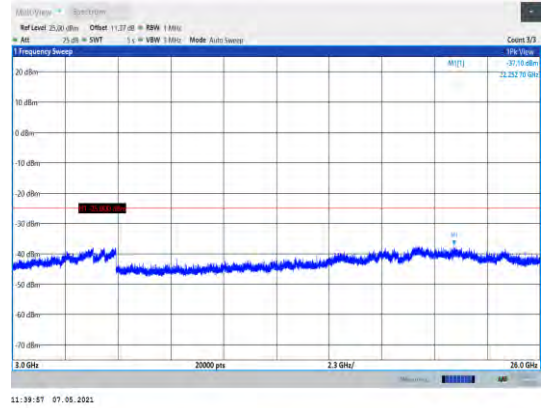

**Band38-15MHz-16QAM-38175-1RB#0-
Range3:3000~26000MHz**