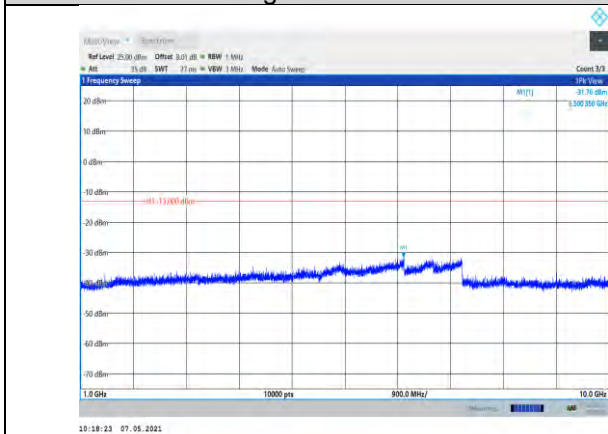

**Band17-5MHz-QPSK-23755-1RB#0-
Range1:30~1000MHz**

**Band17-5MHz-QPSK-23755-1RB#0-
Range2:1000~10000MHz**