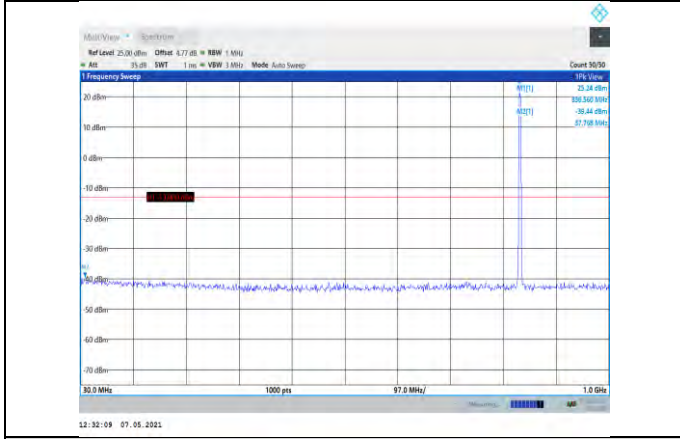

Band5-1.4MHz-16QAM-20407-1RB#0-  
Range1:30~1000MHz

Band5-1.4MHz-16QAM-20525-1RB#0-  
Range2:1000~10000MHz

Band5-1.4MHz-16QAM-20407-1RB#0-  
Range2:1000~10000MHz

Band5-1.4MHz-16QAM-20643-1RB#0-  
Range1:30~1000MHz