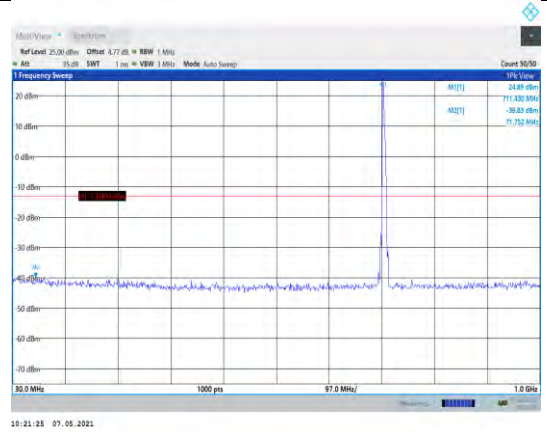

Band17-5MHz-16QAM-23790-1RB#0-
Range2:1000~10000MHz

Band17-5MHz-16QAM-23825-1RB#0-
Range1:30~1000MHz