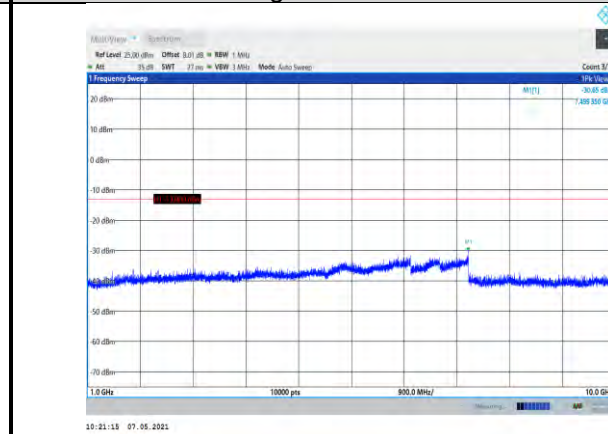

**Band17-5MHz-QPSK-23825-1RB#0-
Range1:30~1000MHz**

**Band17-5MHz-QPSK-23825-1RB#0-
Range2:1000~10000MHz**