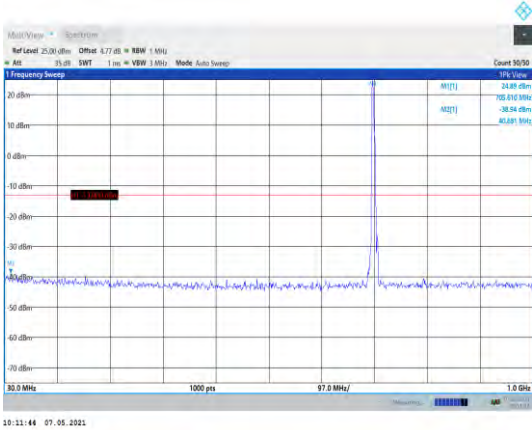

Band12-5MHz-16QAM-23035-1RB#0-  
Range1:30~1000MHz

Band12-5MHz-16QAM-23095-1RB#0-  
Range2:1000~10000MHz

Band12-5MHz-16QAM-23035-1RB#0-  
Range2:1000~10000MHz

Band12-5MHz-16QAM-23155-1RB#0-  
Range1:30~1000MHz