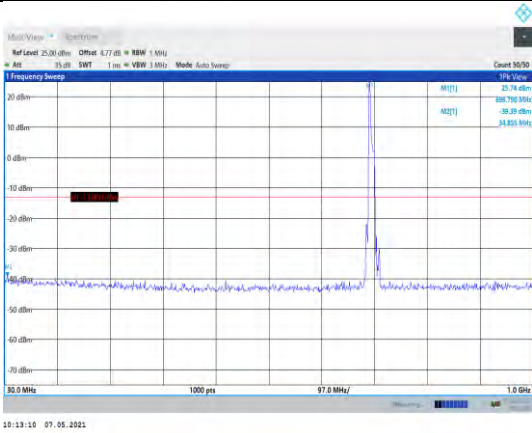

Band12-5MHz-16QAM-23095-1RB#0-
Range1:30~1000MHz

Band12-10MHz-QPSK-23060-1RB#0-Range1:30~1000MHz