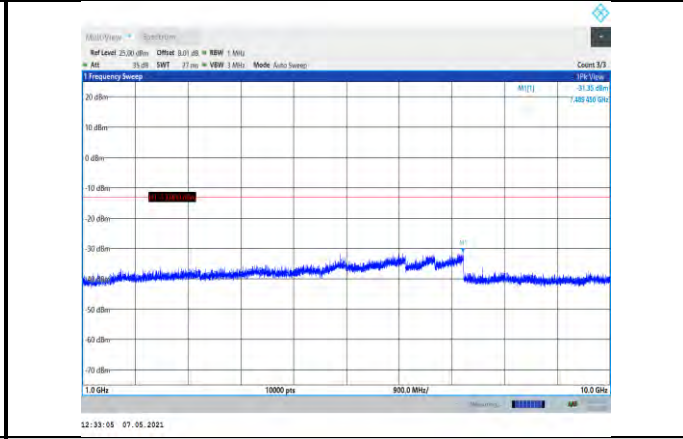

Band5-1.4MHz-16QAM-20643-1RB#0-
Range1:30~1000MHz

Band5-1.4MHz-16QAM-20643-1RB#0-
Range2:1000~10000MHz