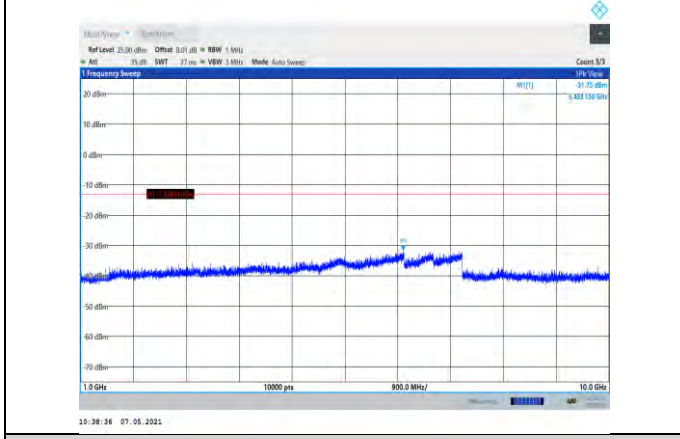

Band26-1.4MHz-QPSK-26697-1RB#0-Range1:30~1000MHz

Band26-1.4MHz-QPSK-26697-1RB#0-Range2:1000~10000MHz