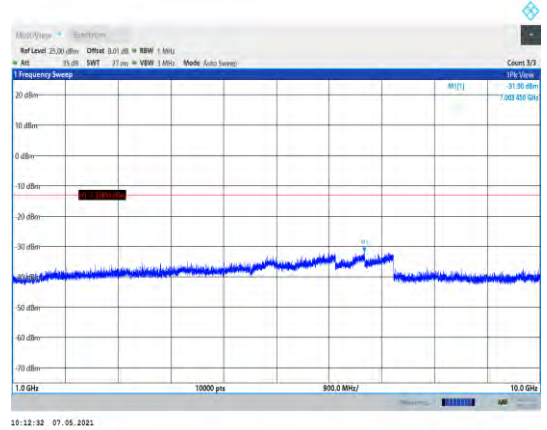

Band12-5MHz-16QAM-23155-1RB#0-
Range1:30~1000MHz

Band12-5MHz-16QAM-23155-1RB#0-
Range2:1000~10000MHz