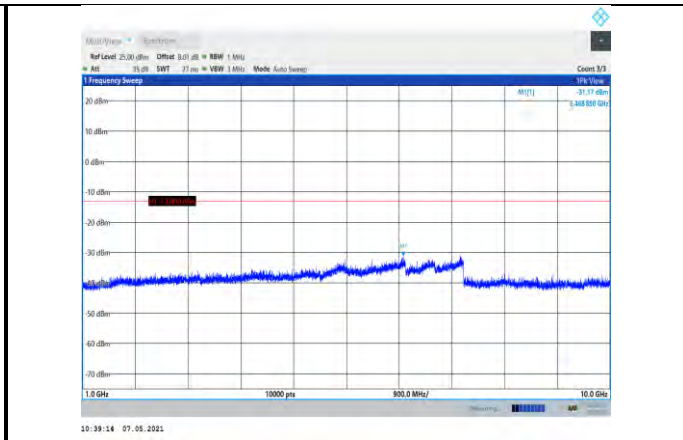

Band17-10MHz-16QAM-23800-1RB#0-
Range2:1000~10000MHz

Band26-1.4MHz-QPSK-26740-1RB#0-Range2:1000~10000MHz