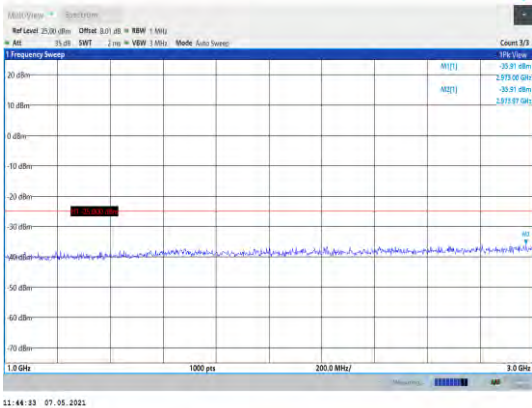

Band38-10MHz-16QAM-38200-1RB#0-Range1:30~1000MHz

Band38-10MHz-16QAM-38200-1RB#0-Range2:1000~3000MHz