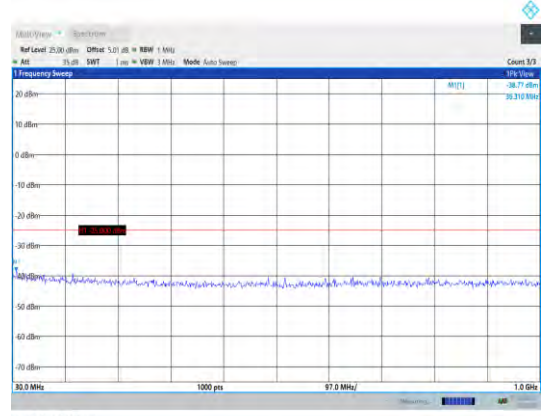

**Band38-10MHz-16QAM-37800-1RB#0-
Range3:3000~26000MHz**

**Band38-10MHz-16QAM-38000-1RB#0-
Range1:30~1000MHz**