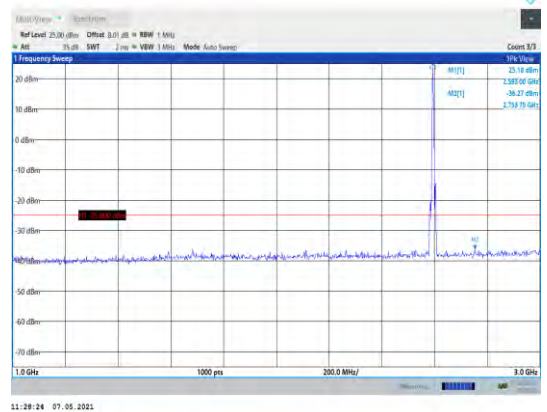

**Band38-5MHz-16QAM-38000-1RB#0-
Range1:30~1000MHz**

**Band38-5MHz-16QAM-38000-1RB#0-
Range2:1000~3000MHz**