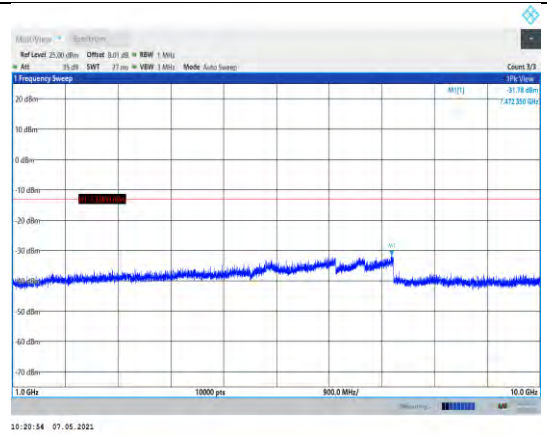

**Band17-5MHz-QPSK-23825-1RB#0-  
Range1:30~1000MHz**

**Band17-5MHz-QPSK-23790-1RB#0-  
Range1:30~1000MHz**

**Band17-5MHz-QPSK-23825-1RB#0-  
Range2:1000~10000MHz**

Band17-5MHz-16QAM-23755-1RB#0-  
Range1:30~1000MHz