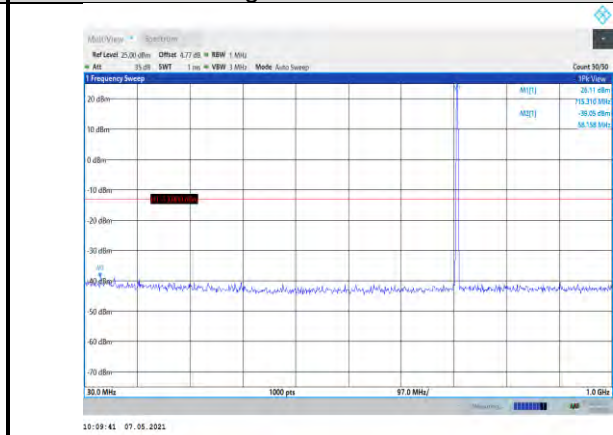

Band12-1.4MHz-16QAM-23095-1RB#0-
Range2:1000~10000MHz

Band12-1.4MHz-16QAM-23173-1RB#0-
Range1:30~1000MHz