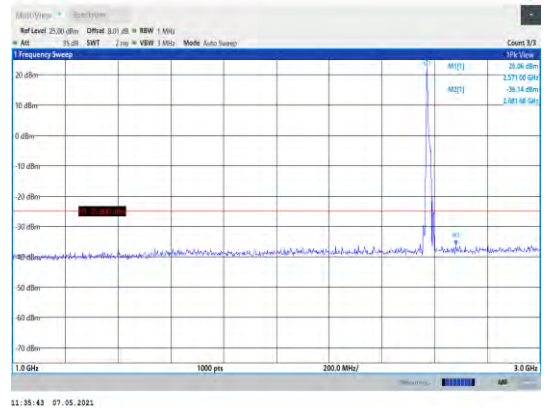

Band38-15MHz-QPSK-37825-1RB#0-Range1:30~1000MHz

Band38-15MHz-QPSK-37825-1RB#0-Range2:1000~3000MHz