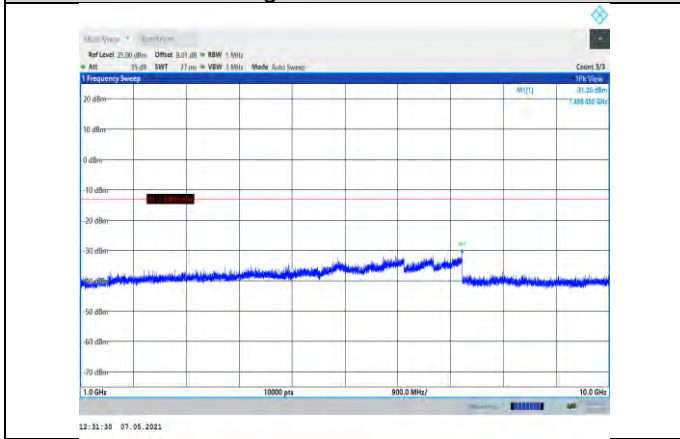

Band5-1.4MHz-16QAM-20407-1RB#0-
Range1:30~1000MHz

Band5-1.4MHz-16QAM-20407-1RB#0-
Range2:1000~10000MHz