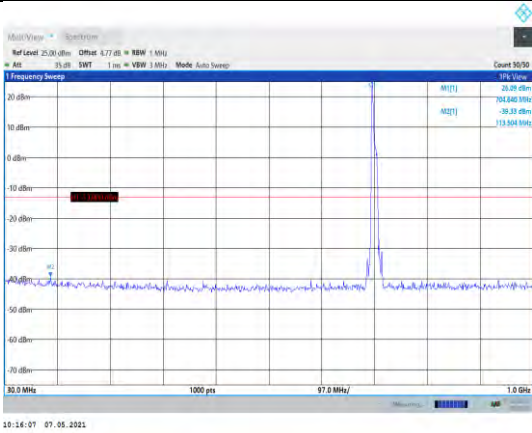

Band17-10MHz-QPSK-23790-1RB#0-
Range1:30~1000MHz

Band17-10MHz-16QAM-23780-1RB#0-
Range1:30~1000MHz