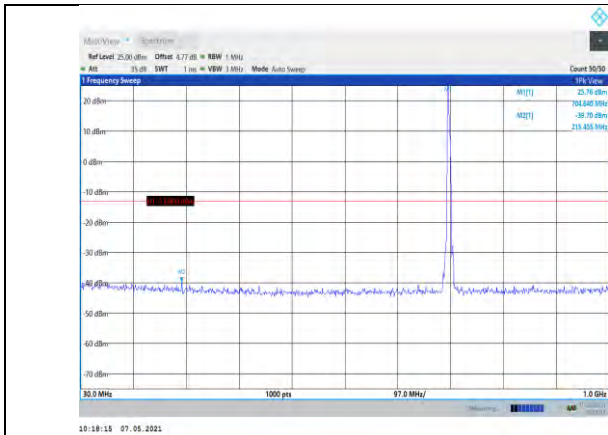

Band12-10MHz-16QAM-23095-1RB#0-Range1:30~1000MHz

**Band17-5MHz-QPSK-23755-1RB#0-
Range1:30~1000MHz**