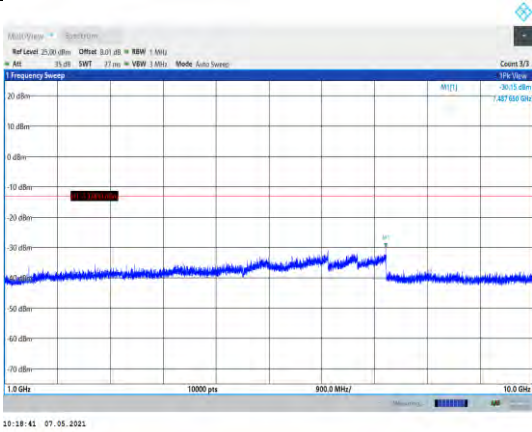

Band17-5MHz-16QAM-23755-1RB#0-
Range1:30~1000MHz

Band17-5MHz-16QAM-23755-1RB#0-
Range2:1000~10000MHz