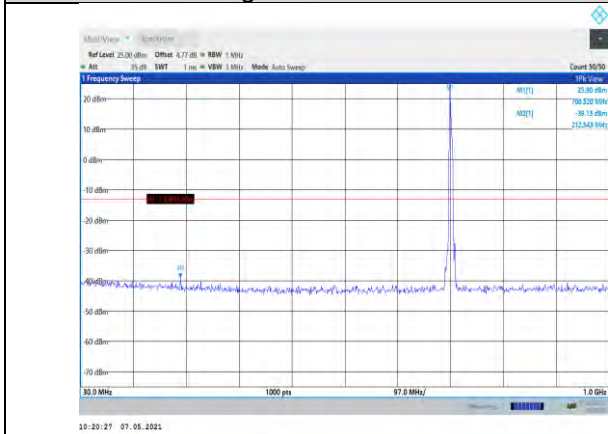

**Band17-5MHz-QPSK-23755-1RB#0-
Range2:1000~10000MHz**

**Band17-5MHz-QPSK-23790-1RB#0-
Range1:30~1000MHz**