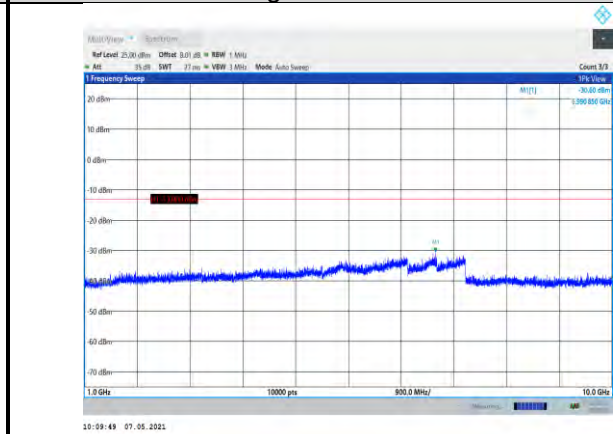

Band12-1.4MHz-16QAM-23173-1RB#0-
Range1:30~1000MHz

Band12-1.4MHz-16QAM-23173-1RB#0-
Range2:1000~10000MHz