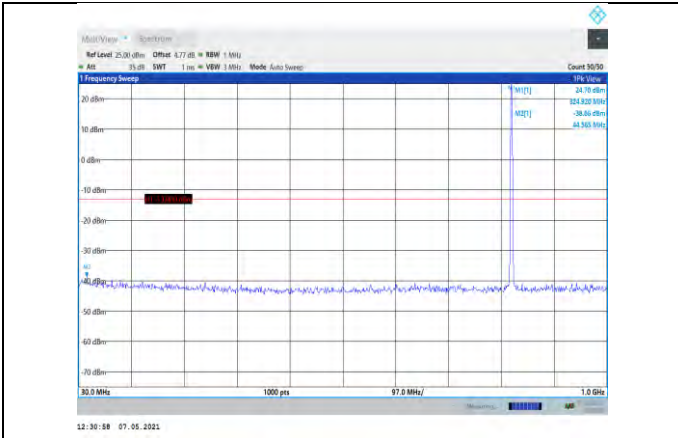

**Band4-20MHz-16QAM-20175-1RB#0-
Range1:30~1000MHz**

Band5-1.4MHz-QPSK-20407-1RB#0-Range1:30~1000MHz