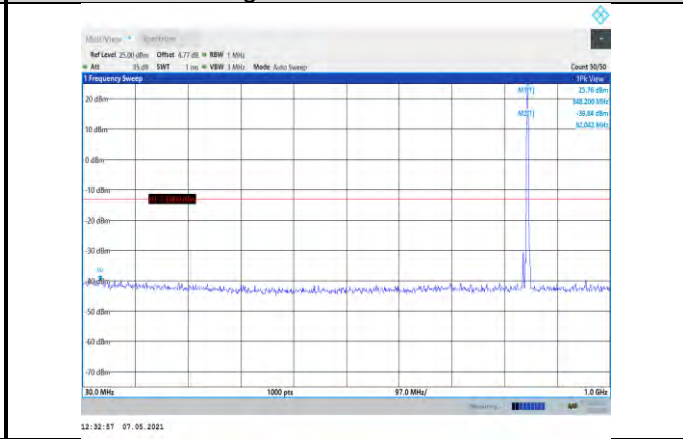

Band5-1.4MHz-16QAM-20525-1RB#0-
Range2:1000~10000MHz

Band5-1.4MHz-16QAM-20643-1RB#0-
Range1:30~1000MHz