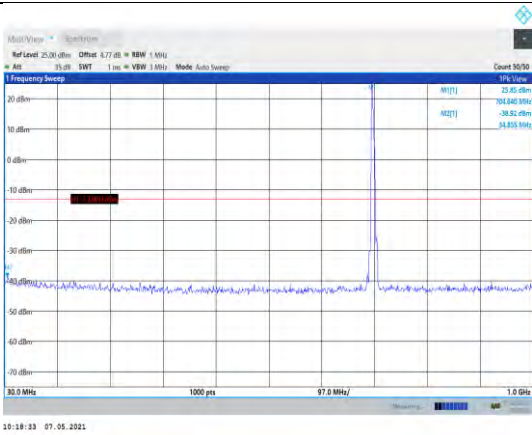

**Band17-5MHz-QPSK-23825-1RB#0-  
Range1:30~1000MHz**

**Band17-5MHz-QPSK-23790-1RB#0-  
Range1:30~1000MHz**

**Band17-5MHz-QPSK-23825-1RB#0-  
Range2:1000~10000MHz**

Band17-5MHz-16QAM-23755-1RB#0-  
Range1:30~1000MHz