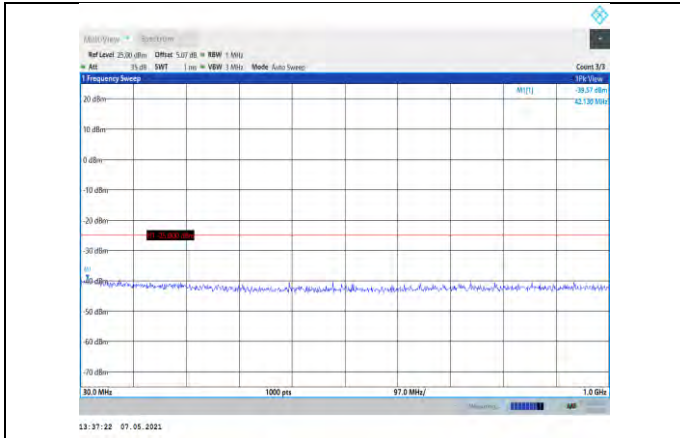

**Band7-15MHz-QPSK-21375-1RB#0-
Range3:3000~26000MHz**

**Band7-15MHz-16QAM-21100-1RB#0-
Range1:30~1000MHz**