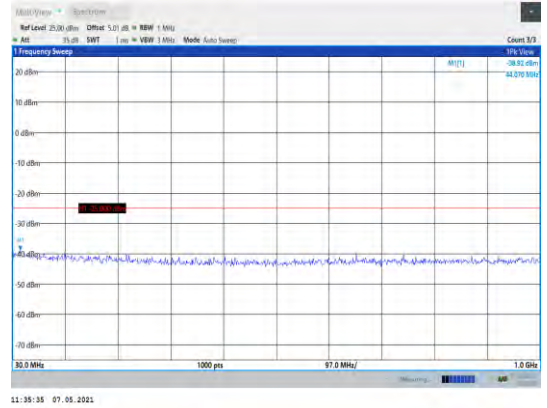

**Band38-10MHz-16QAM-38000-1RB#0-  
Range2:1000~3000MHz**

Band38-10MHz-16QAM-38000-1RB#0-Range3:3000~26000MHz

Band38-10MHz-16QAM-38200-1RB#0-Range3:3000~26000MHz

Band38-10MHz-16QAM-38200-1RB#0-Range1:30~1000MHz