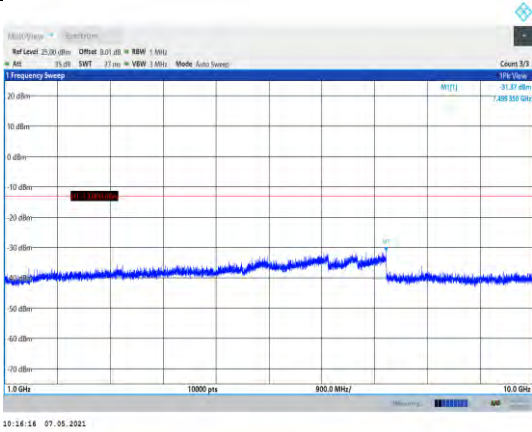

Band17-10MHz-16QAM-23780-1RB#0-
Range1:30~1000MHz

Band17-10MHz-16QAM-23780-1RB#0-
Range2:1000~10000MHz