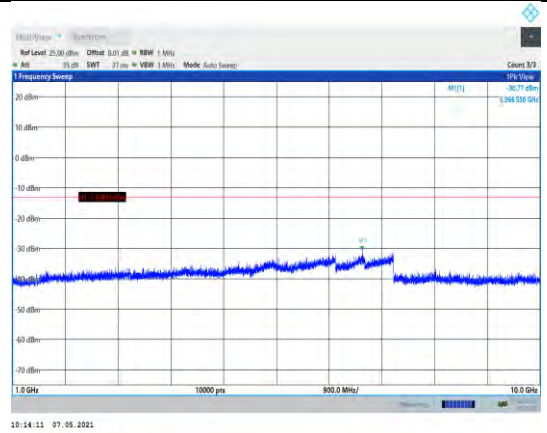

Band12-5MHz-16QAM-23155-1RB#0-
Range2:1000~10000MHz

Band12-10MHz-QPSK-23095-1RB#0-Range2:1000~10000MHz