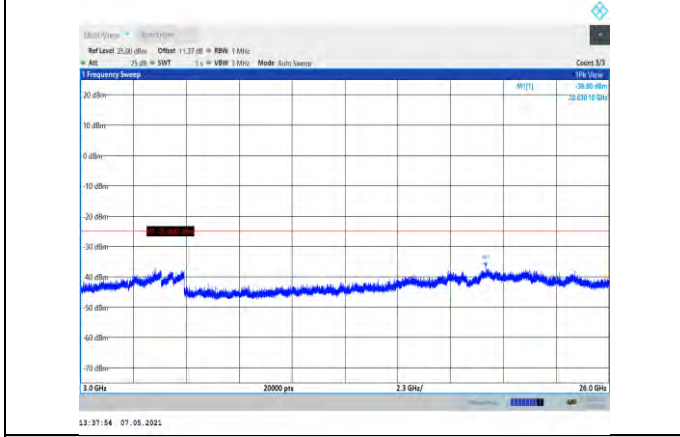

**Band7-15MHz-16QAM-21100-1RB#0-
Range2:1000~3000MHz**

**Band7-15MHz-16QAM-21100-1RB#0-
Range3:3000~26000MHz**