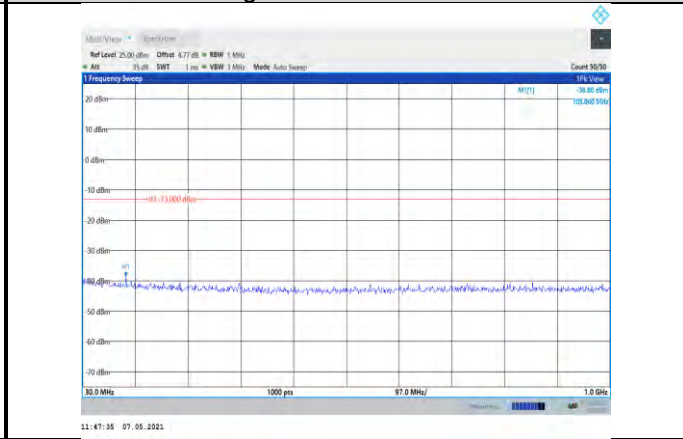

**Band4-15MHz-16QAM-20175-1RB#0-
Range2:1000~20000MHz**

**Band4-15MHz-16QAM-20325-1RB#0-
Range1:30~1000MHz**