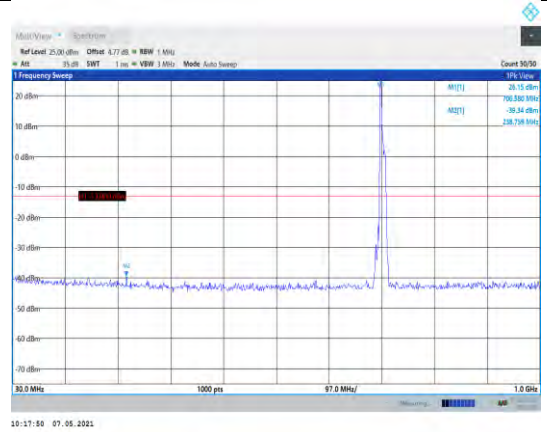

Band17-10MHz-16QAM-23790-1RB#0-
Range2:1000~10000MHz

Band17-10MHz-16QAM-23800-1RB#0-
Range1:30~1000MHz