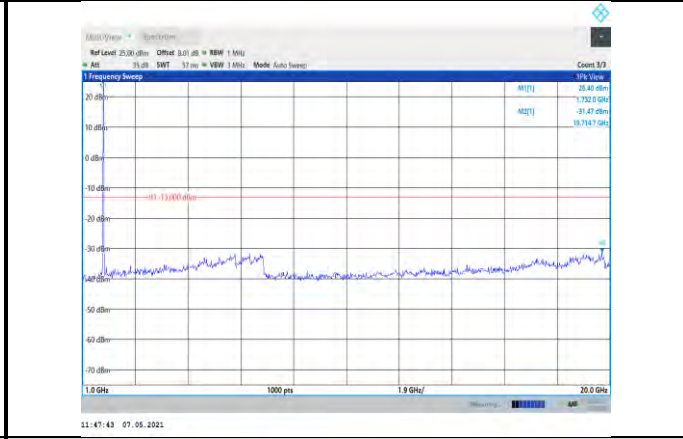

**Band4-15MHz-16QAM-20325-1RB#0-
Range1:30~1000MHz**

**Band4-15MHz-16QAM-20325-1RB#0-
Range2:1000~20000MHz**