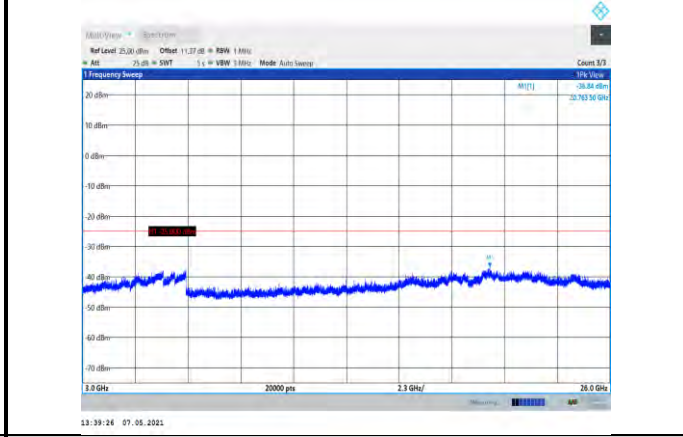

**Band7-15MHz-16QAM-21375-1RB#0-
Range2:1000~3000MHz**

**Band7-15MHz-16QAM-21375-1RB#0-
Range3:3000~26000MHz**