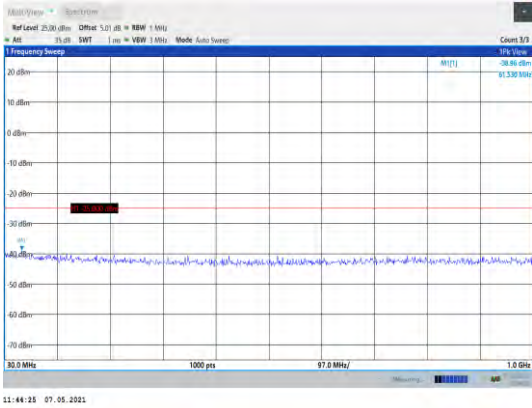

Band38-10MHz-16QAM-38000-1RB#0-Range3:3000~26000MHz

Band38-10MHz-16QAM-38200-1RB#0-Range1:30~1000MHz