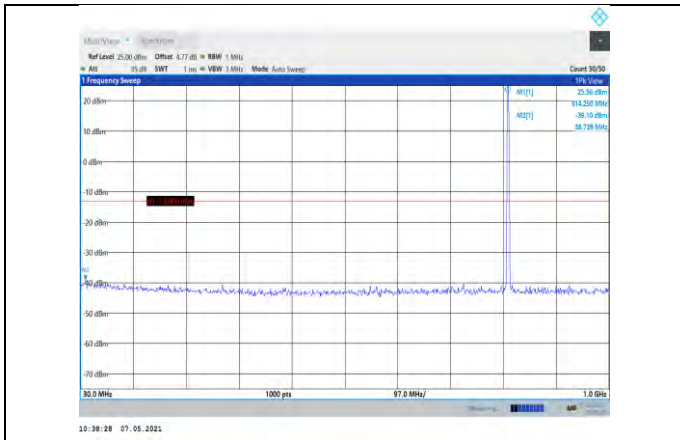

Band17-10MHz-16QAM-23790-1RB#0-
Range1:30~1000MHz

Band26-1.4MHz-QPSK-26697-1RB#0-Range1:30~1000MHz