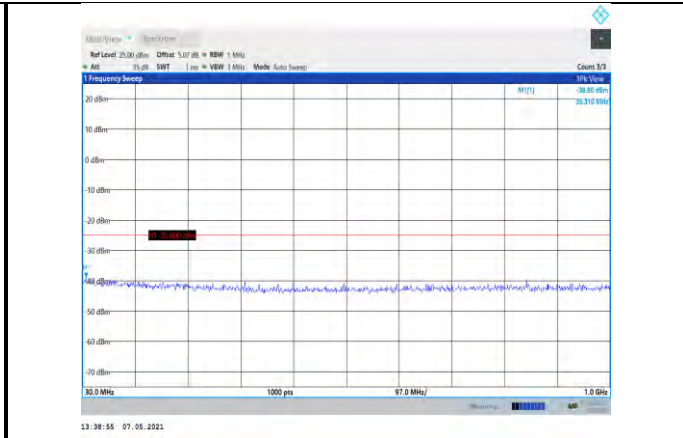

**Band7-15MHz-16QAM-20825-1RB#0-
Range3:3000~26000MHz**

**Band7-15MHz-16QAM-21375-1RB#0-
Range1:30~1000MHz**