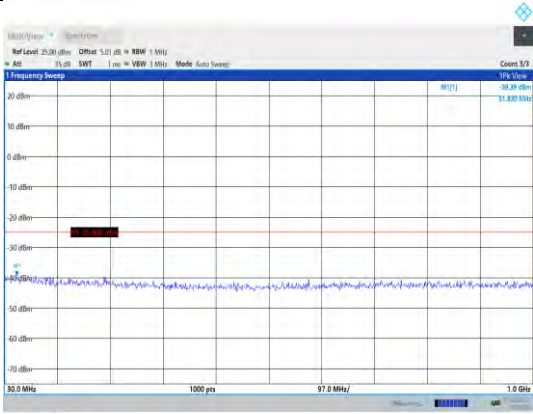

Band38-5MHz-16QAM-38000-1RB#0-Range3:3000~26000MHz

Band38-5MHz-16QAM-38225-1RB#0-Range1:30~1000MHz