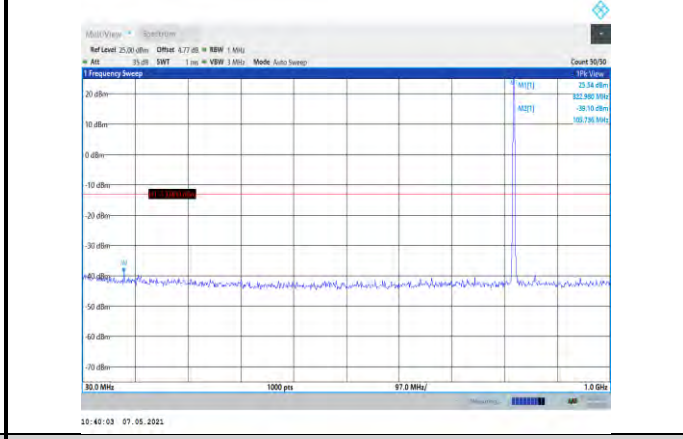

Band26-1.4MHz-16QAM-26740-1RB#0-Range2:1000~10000MHz

Band26-1.4MHz-16QAM-26783-1RB#0-Range1:30~1000MHz