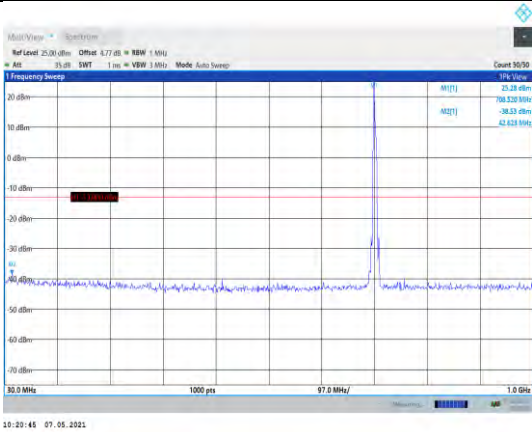

Band17-5MHz-16QAM-23755-1RB#0-
Range2:1000~10000MHz

Band17-5MHz-16QAM-23790-1RB#0-
Range1:30~1000MHz