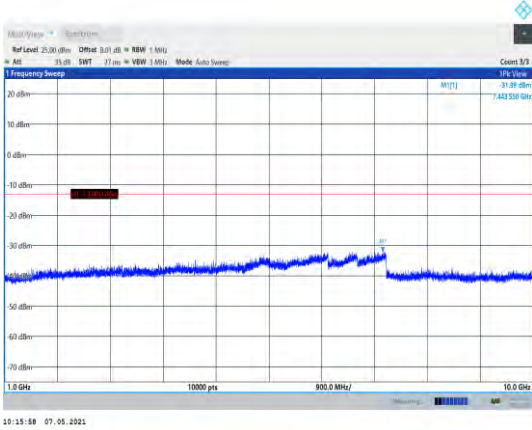

Band17-10MHz-QPSK-23780-1RB#0-
Range1:30~1000MHz

Band17-10MHz-QPSK-23780-1RB#0-
Range2:1000~10000MHz