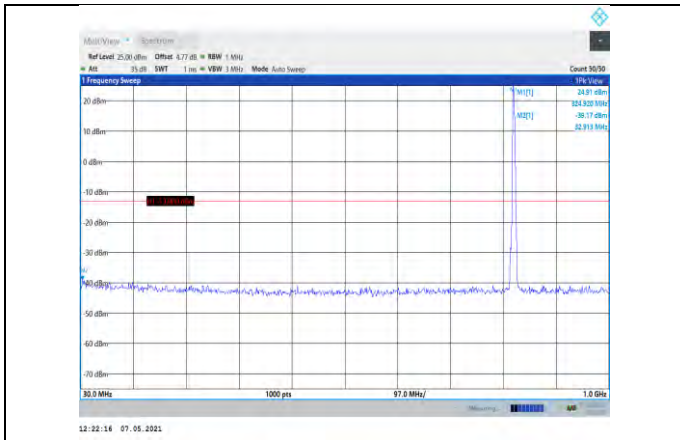

Band5-3MHz-16QAM-20415-1RB#0-
Range1:30~1000MHz