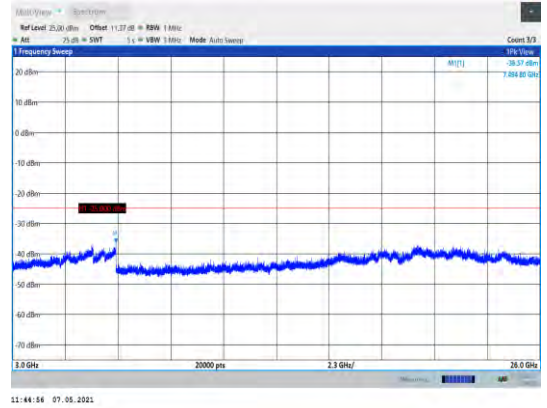

**Band38-10MHz-16QAM-38000-1RB#0-
Range2:1000~3000MHz**

Band38-10MHz-16QAM-38200-1RB#0-Range3:3000~26000MHz