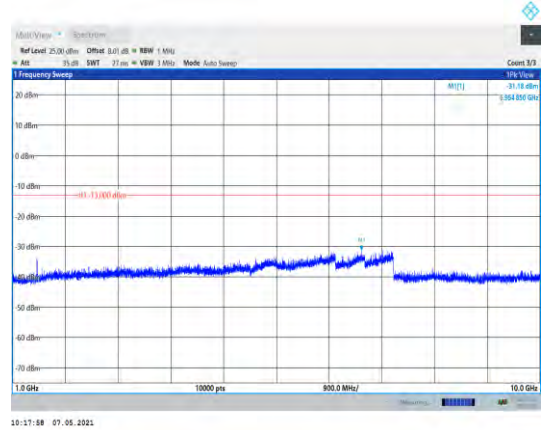

Band17-10MHz-16QAM-23790-1RB#0-  
Range2:1000~10000MHz

Band17-10MHz-16QAM-23780-1RB#0-  
Range2:1000~10000MHz

Band17-10MHz-16QAM-23800-1RB#0-  
Range1:30~1000MHz

Band17-10MHz-16QAM-23790-1RB#0-  
Range1:30~1000MHz