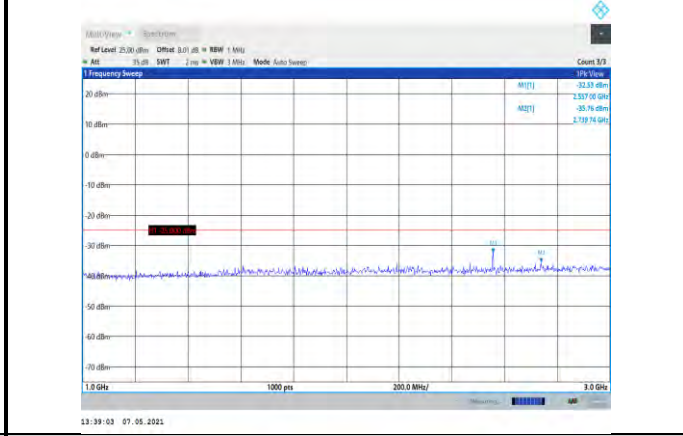

**Band7-15MHz-16QAM-21375-1RB#0-
Range1:30~1000MHz**

**Band7-15MHz-16QAM-21375-1RB#0-
Range2:1000~3000MHz**