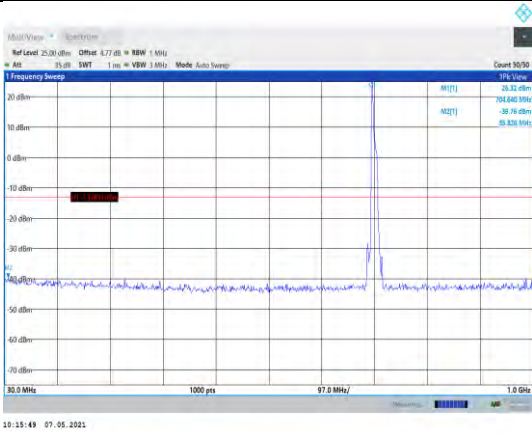

Band17-5MHz-16QAM-23790-1RB#0-
Range1:30~1000MHz

Band17-10MHz-QPSK-23780-1RB#0-
Range1:30~1000MHz