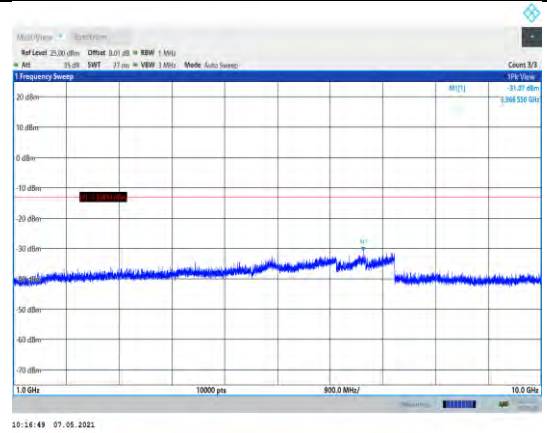

Band17-5MHz-16QAM-23825-1RB#0-
Range2:1000~10000MHz

Band17-10MHz-QPSK-23790-1RB#0-
Range2:1000~10000MHz