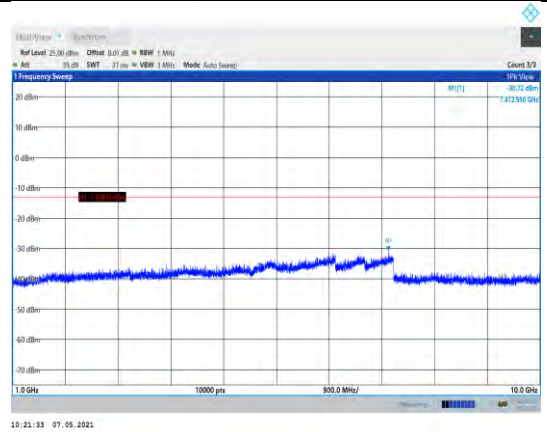

Band17-5MHz-16QAM-23790-1RB#0-  
Range2:1000~10000MHz

Band17-5MHz-16QAM-23755-1RB#0-  
Range2:1000~10000MHz

Band17-5MHz-16QAM-23825-1RB#0-  
Range1:30~1000MHz

Band17-5MHz-16QAM-23790-1RB#0-  
Range1:30~1000MHz