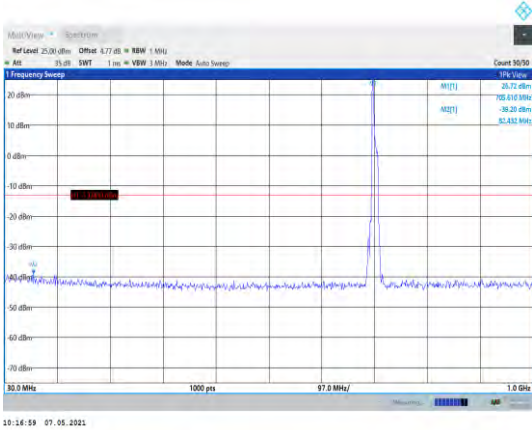

Band17-10MHz-16QAM-23780-1RB#0-
Range2:1000~10000MHz

Band17-10MHz-16QAM-23790-1RB#0-
Range1:30~1000MHz