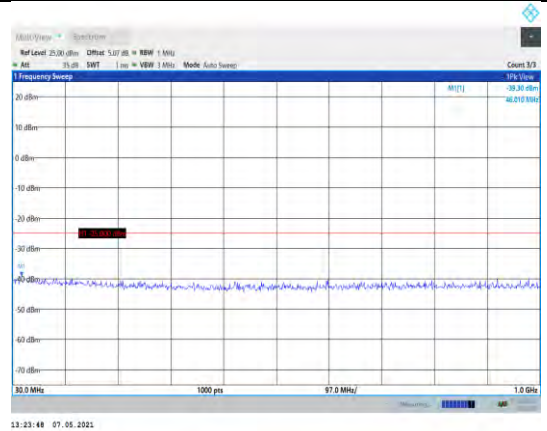

Band7-5MHz-16QAM-20775-1RB#0-Range3:3000~26000MHz

Band7-5MHz-16QAM-21425-1RB#0-
Range1:30~1000MHz