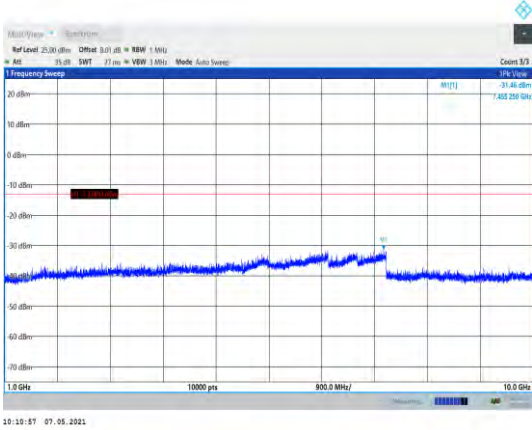

Band12-5MHz-16QAM-23035-1RB#0-
Range1:30~1000MHz

Band12-5MHz-16QAM-23035-1RB#0-
Range2:1000~10000MHz