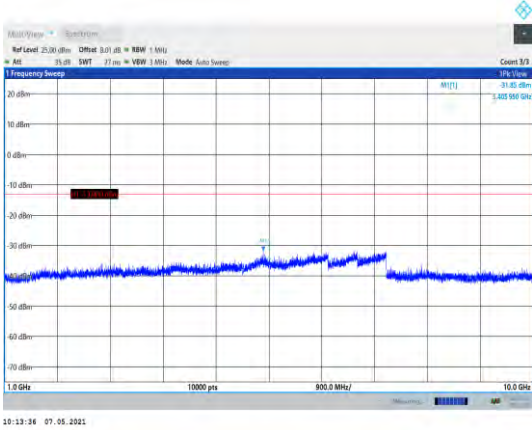

Band12-10MHz-16QAM-23060-1RB#0-Range1:30~1000MHz

Band12-10MHz-16QAM-23060-1RB#0-Range2:1000~10000MHz