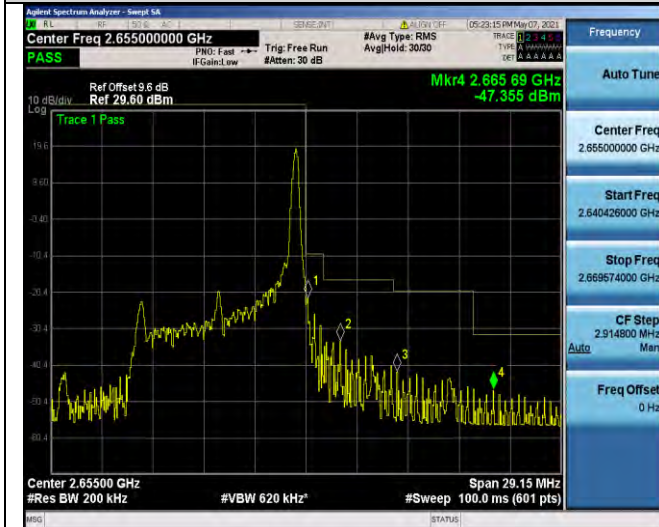

Band41-10MHz-QPSK-41190-50RB#0

Band41-10MHz-16QAM-40090-1RB#0

Band41-10MHz-16QAM-41190-50RB#0

Band41-10MHz-16QAM-40090-50RB#0

Band41-10MHz-16QAM-41190-1RB#0

Band41-10MHz-16QAM-41190-1RB#49

Band41-15MHz-QPSK-40115-75RB#0