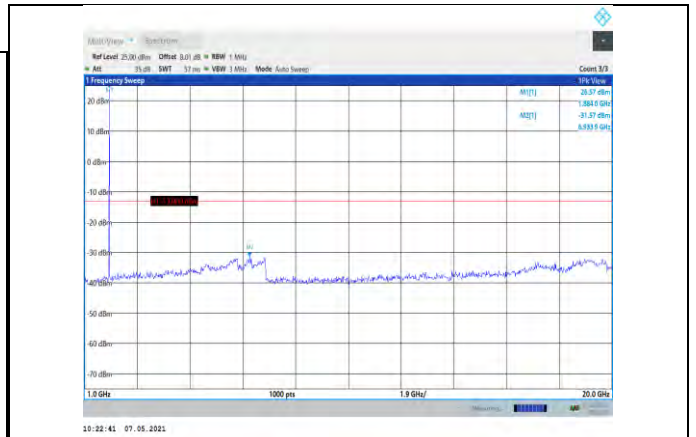

**Band2-1.4MHz-QPSK-18900-1RB#0-
Range2:1000~20000MHz**