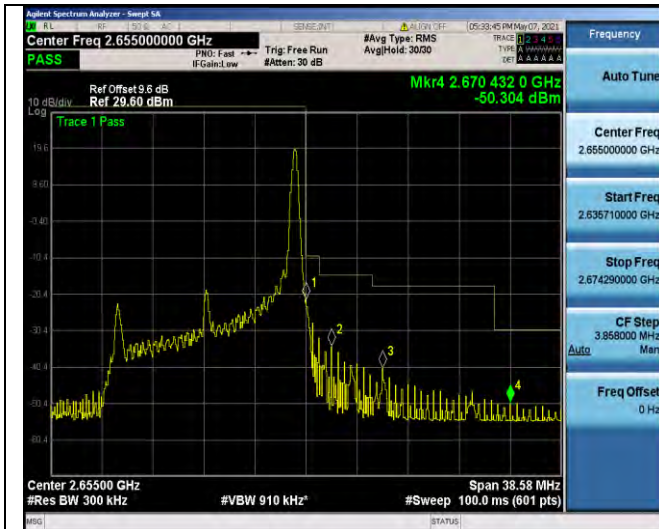

Band41-10MHz-QPSK-41190-50RB#0

Band41-10MHz-16QAM-40090-1RB#0

Band41-10MHz-16QAM-41190-50RB#0

Band41-10MHz-16QAM-40090-50RB#0

Band41-10MHz-16QAM-41190-1RB#0

Band41-10MHz-16QAM-41190-1RB#49

Band41-15MHz-QPSK-40115-75RB#0