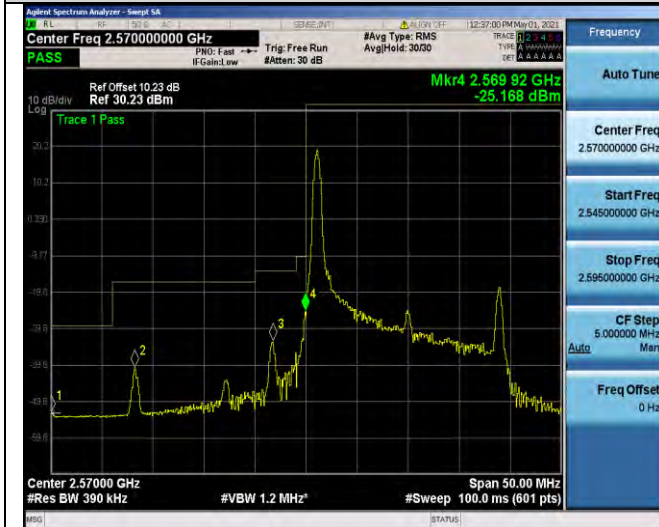

Band38-20MHz-16QAM-37850-1RB#0