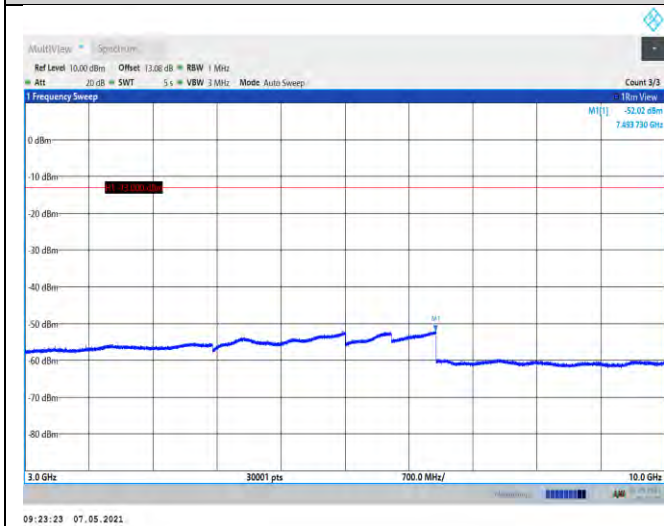

Band5-4132-30~1000MHz

Band5-4182-30~1000MHz

Band5-4182-1000~3000MHz

Band5-4233-1000~3000MHz

Band5-4182-3000~10000MHz

Band5-4233-3000~10000MHz

Band5-4233-30~1000MHz

**LTE:**