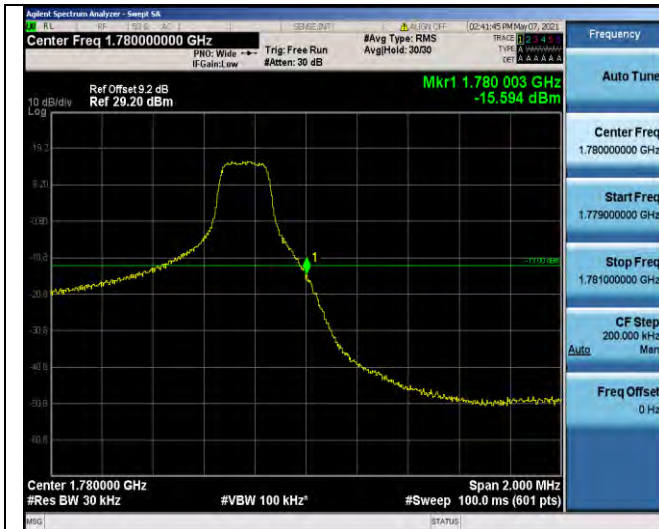

Band66-3MHz-QPSK-132657-1RB#14