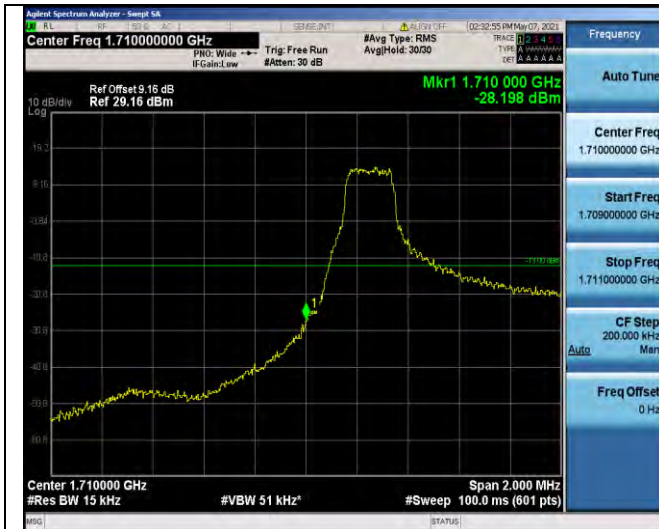

Band41-20MHz-16QAM-41140-100RB#0

Band66-1.4MHz-QPSK-132665-1RB#5

Band66-1.4MHz-QPSK-131979-1RB#0

Band66-1.4MHz-QPSK-132665-6RB#0

Band66-1.4MHz-16QAM-131979-1RB#0

Band66-1.4MHz-16QAM-132665-6RB#0

Band66-1.4MHz-16QAM-131979-6RB#0