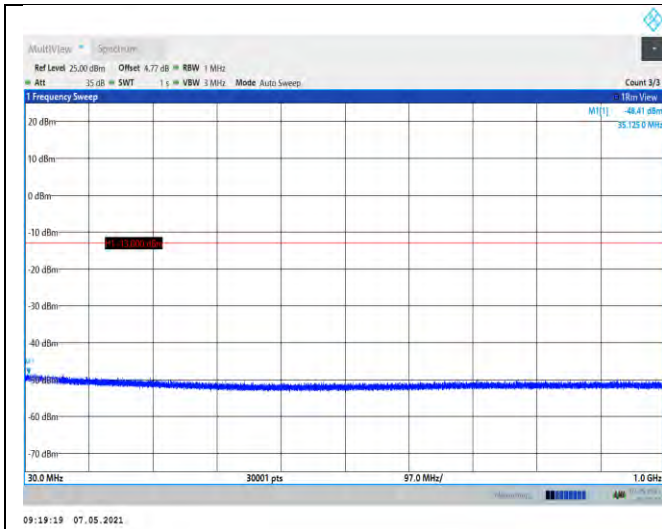

Band2-9538-1000~20000MHz

Band4-1413-30~1000MHz

Band4-1312-30~1000MHz

Band4-1413-1000~20000MHz

Band4-1513-30~1000MHz

Band5-4132-1000~3000MHz

Band4-1513-1000~20000MHz

Band5-4132-3000~10000MHz

Band5-4132-30~1000MHz

Band5-4182-30~1000MHz

Band5-4182-1000~3000MHz

Band5-4233-1000~3000MHz

Band5-4182-3000~10000MHz

Band5-4233-3000~10000MHz

Band5-4233-30~1000MHz

**LTE:**