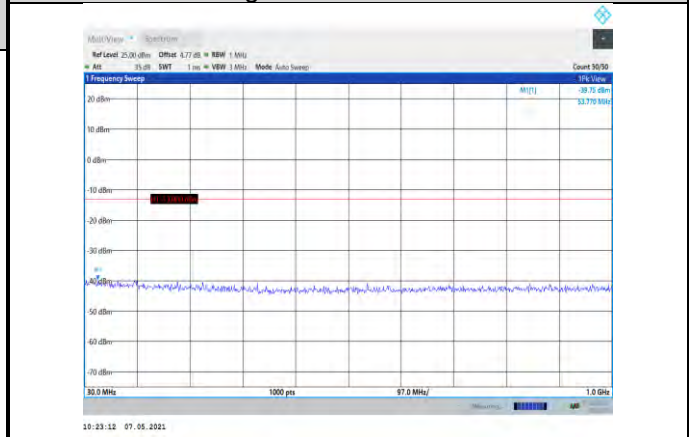

**Band2-1.4MHz-QPSK-19193-1RB#0-
Range1:30~1000MHz**