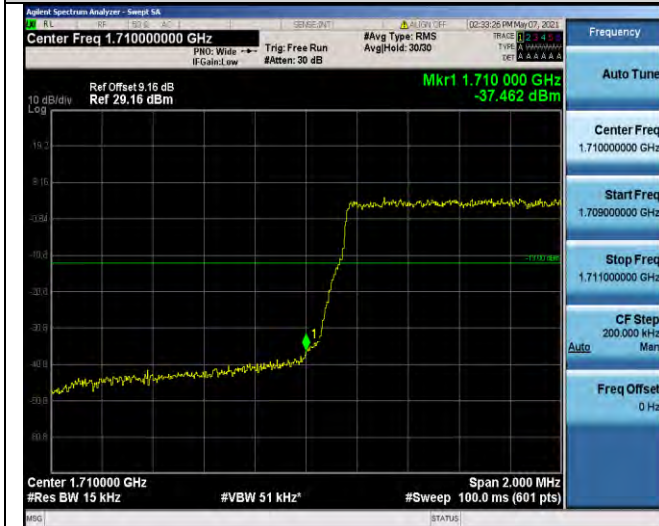

Band41-20MHz-16QAM-41140-100RB#0

Band66-1.4MHz-QPSK-132665-1RB#5

Band66-1.4MHz-QPSK-131979-1RB#0

Band66-1.4MHz-QPSK-132665-6RB#0

Band66-1.4MHz-16QAM-131979-1RB#0

Band66-1.4MHz-16QAM-132665-6RB#0

Band66-1.4MHz-16QAM-131979-6RB#0