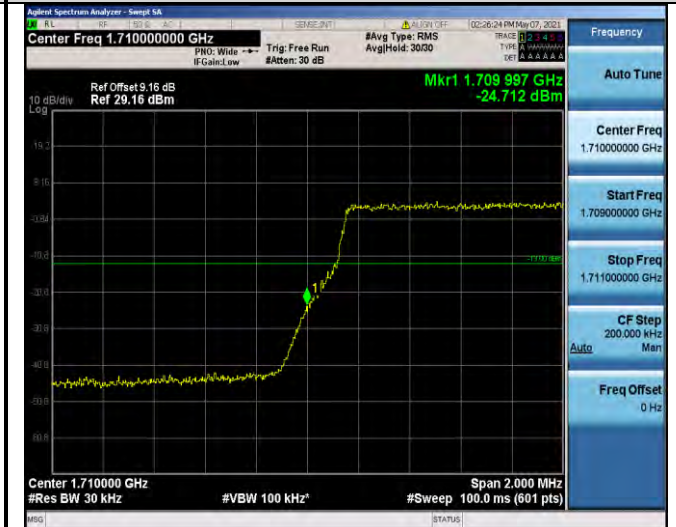

Band66-3MHz-QPSK-131987-15RB#0