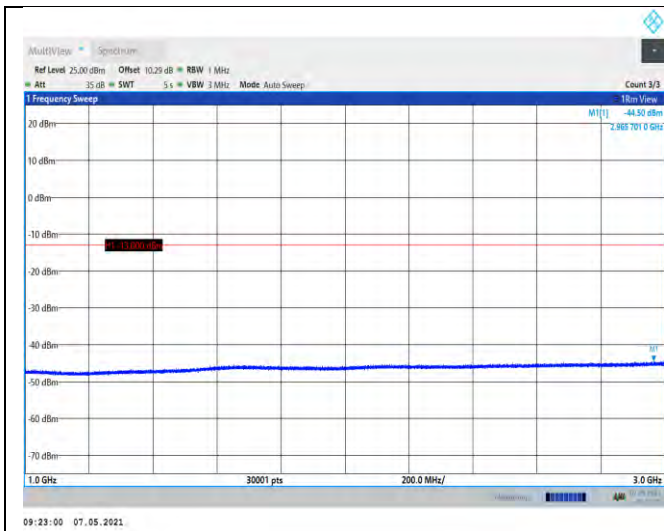

Band2-9538-1000~20000MHz

Band4-1413-30~1000MHz

Band4-1312-30~1000MHz

Band4-1413-1000~20000MHz

Band4-1513-30~1000MHz

Band5-4132-1000~3000MHz

Band4-1513-1000~20000MHz

Band5-4132-3000~10000MHz

Band5-4132-30~1000MHz

Band5-4182-30~1000MHz

Band5-4182-1000~3000MHz

Band5-4233-1000~3000MHz

Band5-4182-3000~10000MHz

Band5-4233-3000~10000MHz

Band5-4233-30~1000MHz

**LTE:**