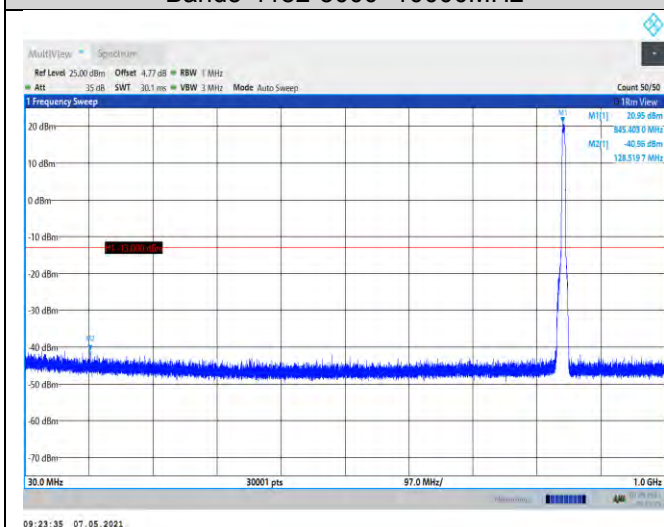

Band5-4132-30~1000MHz

Band5-4182-30~1000MHz

Band5-4182-1000~3000MHz

Band5-4233-1000~3000MHz

Band5-4182-3000~10000MHz

Band5-4233-3000~10000MHz

Band5-4233-30~1000MHz

**LTE:**