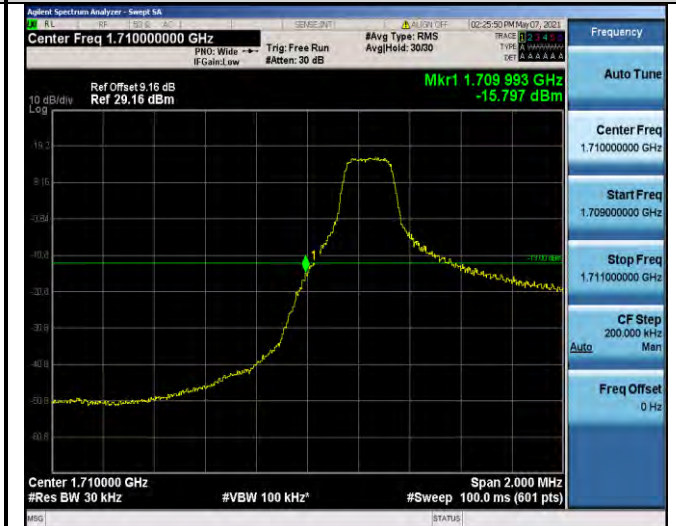

Band41-20MHz-16QAM-41140-100RB#0

Band66-1.4MHz-QPSK-132665-1RB#5

Band66-1.4MHz-QPSK-131979-1RB#0

Band66-1.4MHz-QPSK-132665-6RB#0

Band66-1.4MHz-16QAM-131979-1RB#0

Band66-1.4MHz-16QAM-132665-6RB#0

Band66-1.4MHz-16QAM-131979-6RB#0