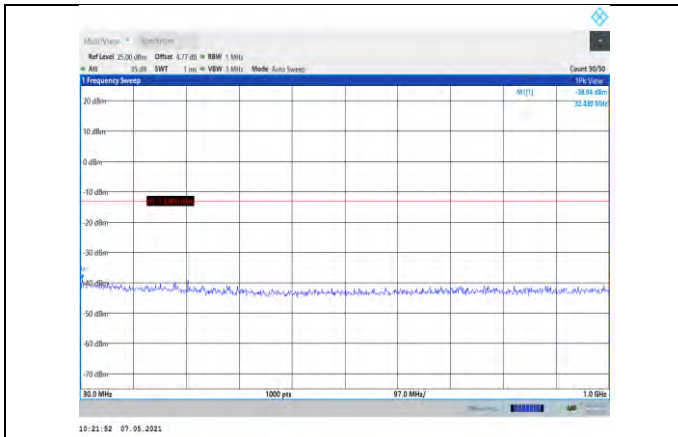

Band5-4132-30~1000MHz

Band5-4182-30~1000MHz

Band5-4182-1000~3000MHz

Band5-4233-1000~3000MHz

Band5-4182-3000~10000MHz

Band5-4233-3000~10000MHz

Band5-4233-30~1000MHz

**LTE:**