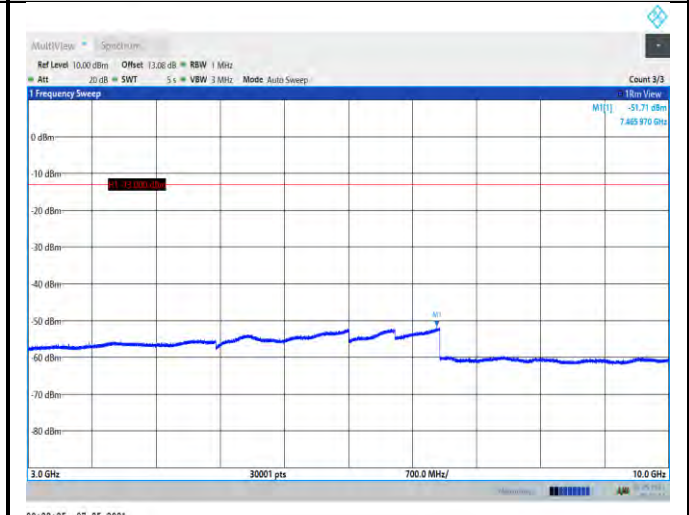

Band2-9538-1000~20000MHz

Band4-1413-30~1000MHz

Band4-1312-30~1000MHz

Band4-1413-1000~20000MHz

Band4-1513-30~1000MHz

Band5-4132-1000~3000MHz

Band4-1513-1000~20000MHz

Band5-4132-3000~10000MHz

Band5-4132-30~1000MHz

Band5-4182-30~1000MHz

Band5-4182-1000~3000MHz

Band5-4233-1000~3000MHz

Band5-4182-3000~10000MHz

Band5-4233-3000~10000MHz

Band5-4233-30~1000MHz

**LTE:**