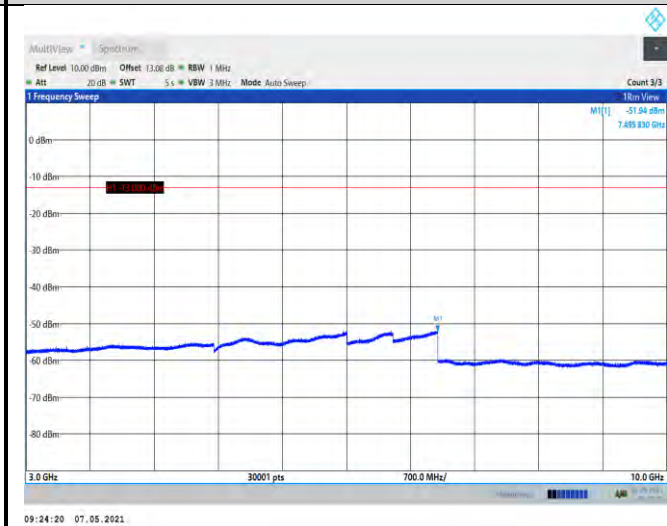

Band5-4132-30~1000MHz

Band5-4182-30~1000MHz

Band5-4182-1000~3000MHz

Band5-4233-1000~3000MHz

Band5-4182-3000~10000MHz

Band5-4233-3000~10000MHz

Band5-4233-30~1000MHz

**LTE:**