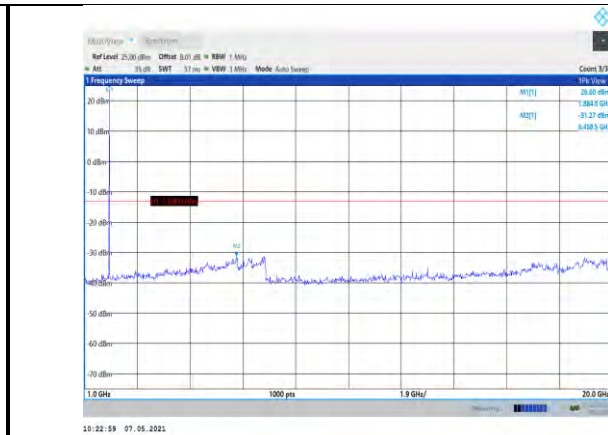

**Band2-1.4MHz-16QAM-18900-1RB#0-
Range2:1000~20000MHz**