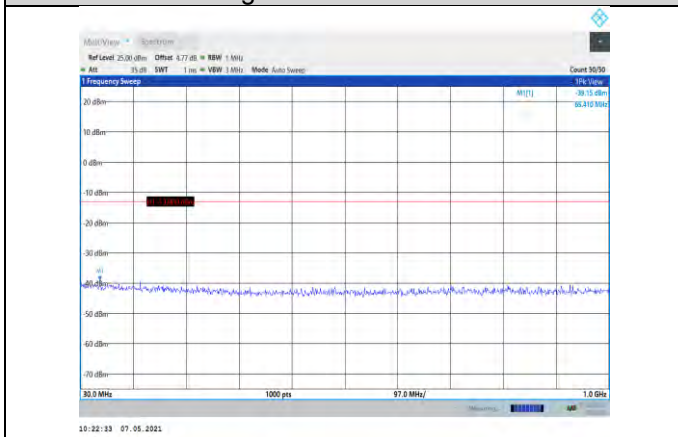

Band5-4132-30~1000MHz

Band5-4182-30~1000MHz

Band5-4182-1000~3000MHz

Band5-4233-1000~3000MHz

Band5-4182-3000~10000MHz

Band5-4233-3000~10000MHz

Band5-4233-30~1000MHz

**LTE:**

**Band2-1.4MHz-QPSK-18607-1RB#0-  
Range1:30~1000MHz**

**Band2-1.4MHz-QPSK-18900-1RB#0-  
Range2:1000~20000MHz**

**Band2-1.4MHz-QPSK-18607-1RB#0-  
Range2:1000~20000MHz**

**Band2-1.4MHz-QPSK-19193-1RB#0-  
Range1:30~1000MHz**