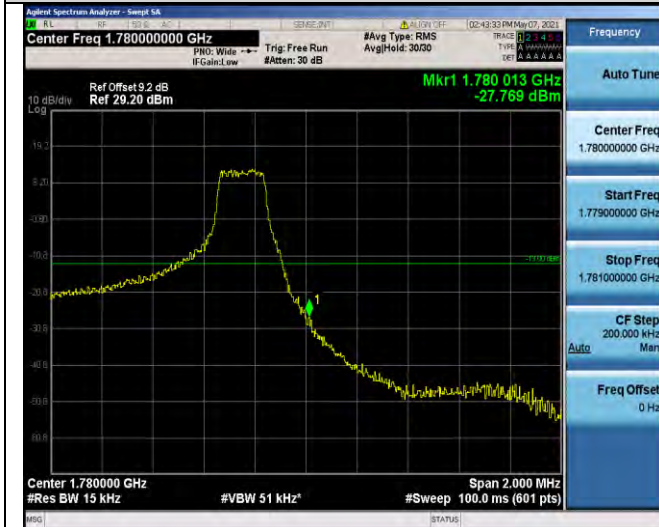

Band66-1.4MHz-16QAM-132665-1RB#5