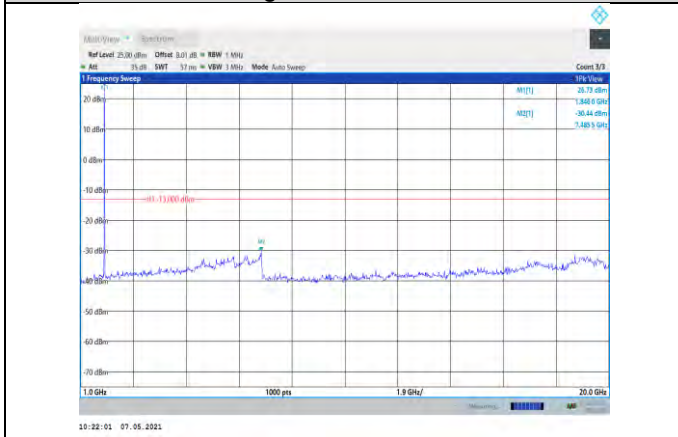

**Band2-1.4MHz-QPSK-18607-1RB#0-
Range2:1000~20000MHz**