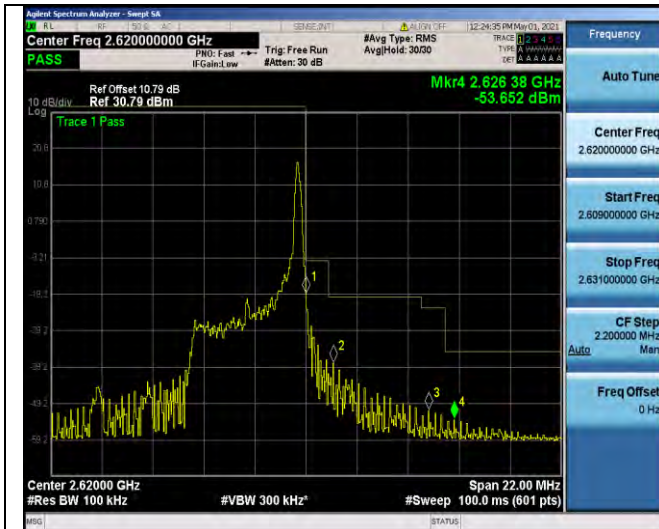

Band26-10MHz-16QAM-26740\_Left-50RB#0

Band38-5MHz-QPSK-37775-1RB#0

Band26-10MHz-16QAM-26740\_Right-1RB#49

Band38-5MHz-QPSK-37775-25RB#0

Band38-5MHz-QPSK-38225-1RB#24

Band38-5MHz-16QAM-37775-25RB#0

Band38-5MHz-QPSK-38225-25RB#0