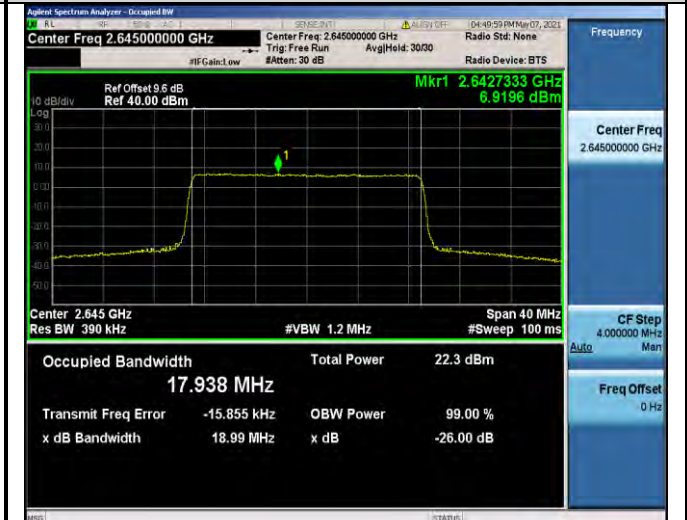

Band41-20MHz-16QAM-41140-100RB#0-17.938