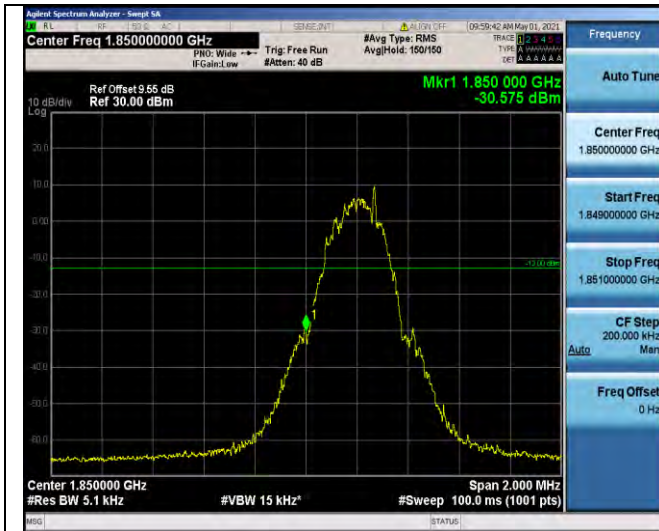

10. APPENDIX D: TEST RESULTS OF CONDUCTED BAND EDGE

Test Graphs:

GSM:

GSM850-128

GSM850-251

EGPRS850-128

EGPRS850-251

GSM1900-512