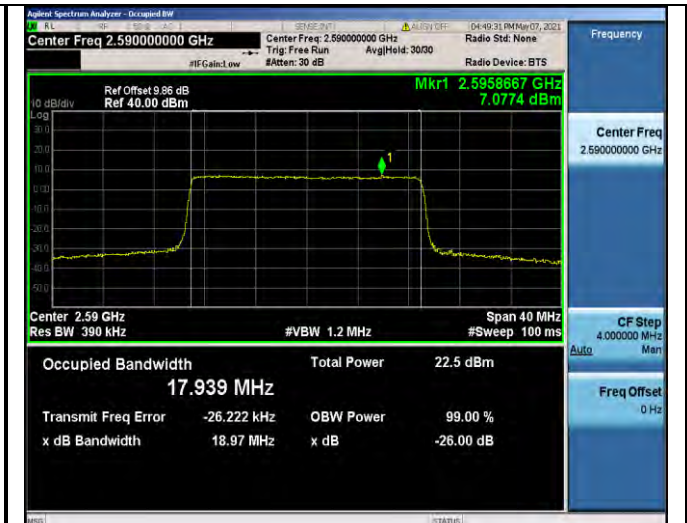

Band41-20MHz-16QAM-40590-100RB#0-17.939