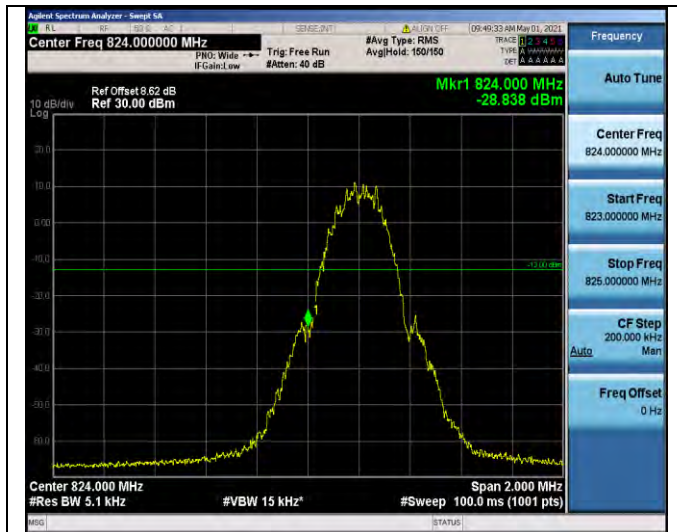

10. APPENDIX D: TEST RESULTS OF CONDUCTED BAND EDGE

Test Graphs:

GSM:

GSM850-128

GSM850-251

EGPRS850-128

EGPRS850-251

GSM1900-512