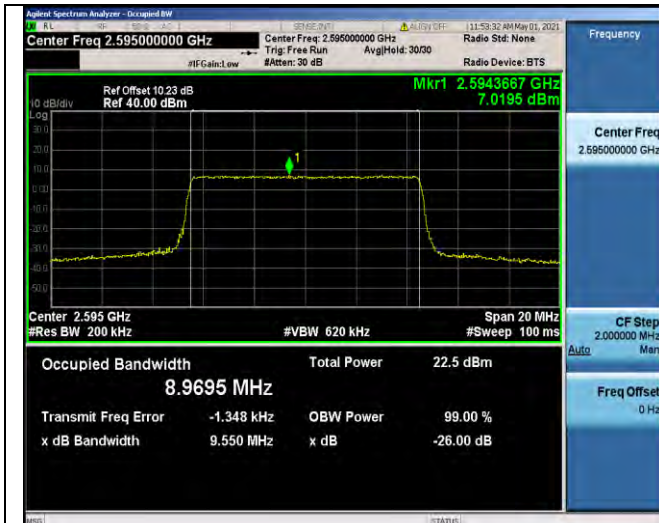

Band38-5MHz-QPSK-38000-25RB#0-4.4956

Band38-5MHz-16QAM-38000-25RB#0-4.4866

Band38-5MHz-QPSK-38225-25RB#0-4.4957

Band38-5MHz-16QAM-38225-25RB#0-4.4861

Band38-5MHz-16QAM-37775-25RB#0-4.4897

Band38-10MHz-QPSK-37800-50RB#0-8.9711