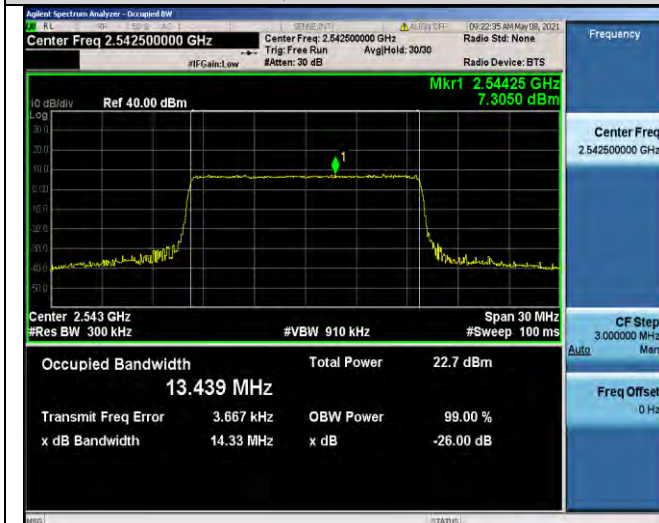

Band41-15MHz-QPSK-40590-75RB#0-13.460

Band41-15MHz-16QAM-40590-75RB#0-13.463

Band41-15MHz-QPSK-41165-75RB#0-13.476

Band41-15MHz-16QAM-41165-75RB#0-13.457

Band41-15MHz-16QAM-40115-75RB#0-13.439

Band41-20MHz-QPSK-40140-100RB#0-17.948