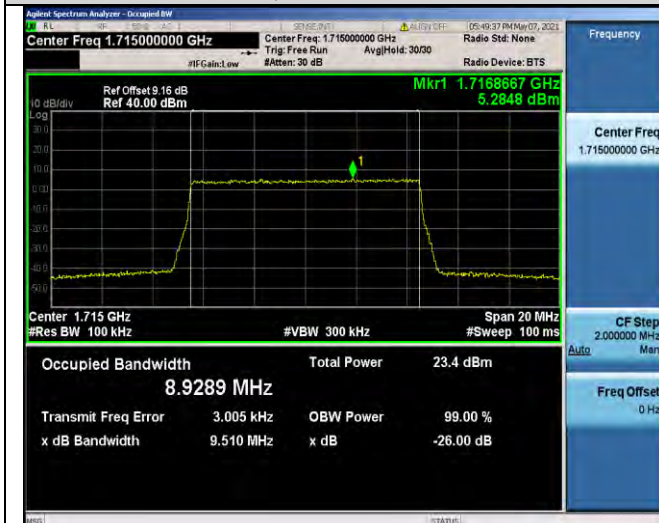

Band66-10MHz-16QAM-132022-50RB#0-8.9289