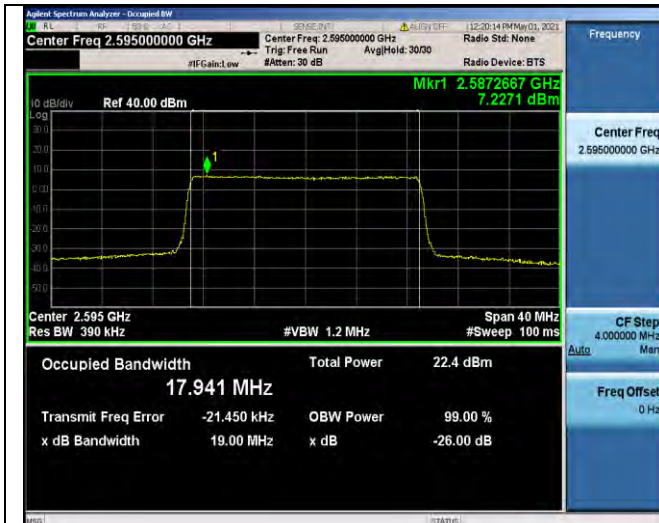

Band38-15MHz-QPSK-38000-75RB#0-13.470

Band38-15MHz-16QAM-38000-75RB#0-13.457

Band38-15MHz-QPSK-38175-75RB#0-13.469

Band38-15MHz-16QAM-38175-75RB#0-13.456

Band38-15MHz-16QAM-37825-75RB#0-13.440

Band38-20MHz-QPSK-37850-100RB#0-17.953