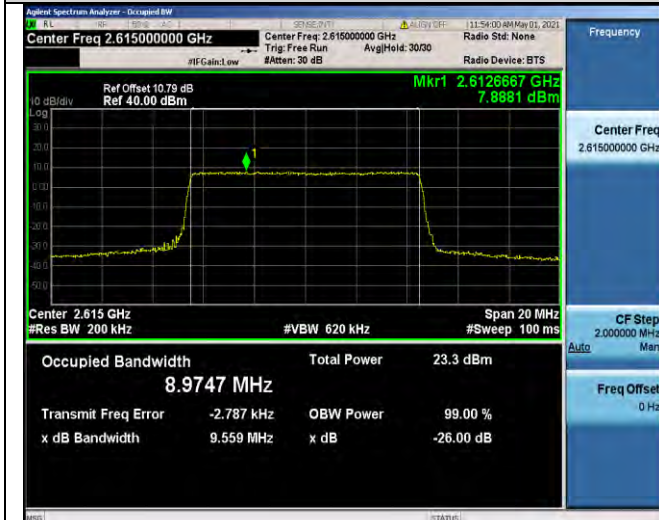

Band38-10MHz-QPSK-38200-50RB#0-8.9747