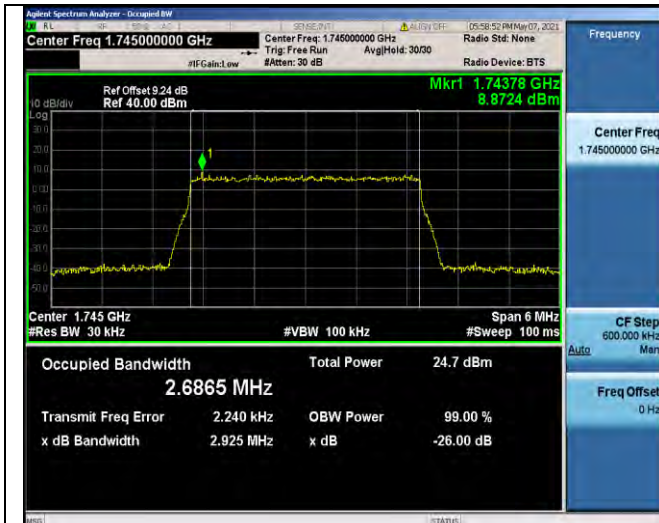

Band66-1.4MHz-QPSK-132322-6RB#0-1.0789

Band66-1.4MHz-16QAM-132322-6RB#0-1.0784

Band66-1.4MHz-QPSK-132665-6RB#0-1.0787

Band66-1.4MHz-16QAM-132665-6RB#0-1.0772

Band66-1.4MHz-16QAM-131979-6RB#0-1.0767

Band66-3MHz-QPSK-131987-15RB#0-2.6890