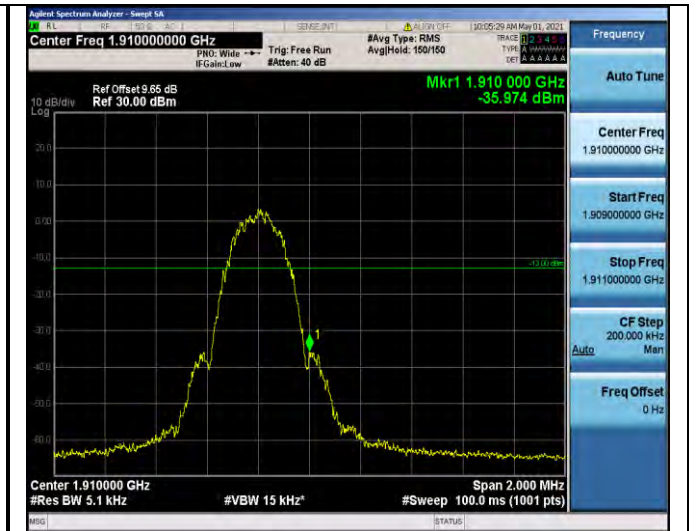

10. APPENDIX D: TEST RESULTS OF CONDUCTED BAND EDGE

Test Graphs:

GSM:

GSM850-128

GSM850-251

EGPRS850-128

EGPRS850-251

GSM1900-512