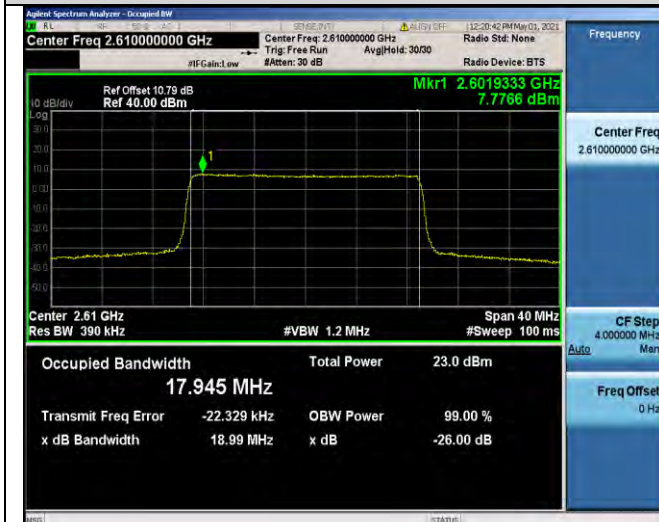

Band38-20MHz-QPSK-38150-100RB#0-17.945