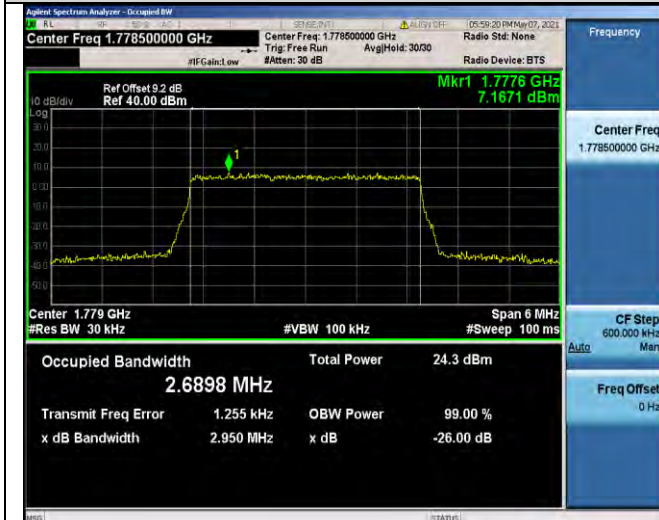

Band66-3MHz-QPSK-132657-15RB#0-2.6898