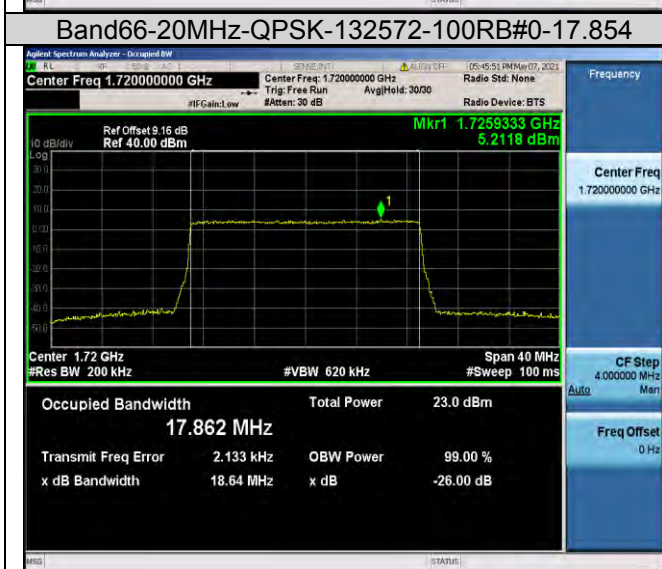

10. APPENDIX D: TEST RESULTS OF CONDUCTED BAND EDGE

Test Graphs:

GSM:

GSM850-128

GSM850-251

EGPRS850-128

EGPRS850-251

GSM1900-512