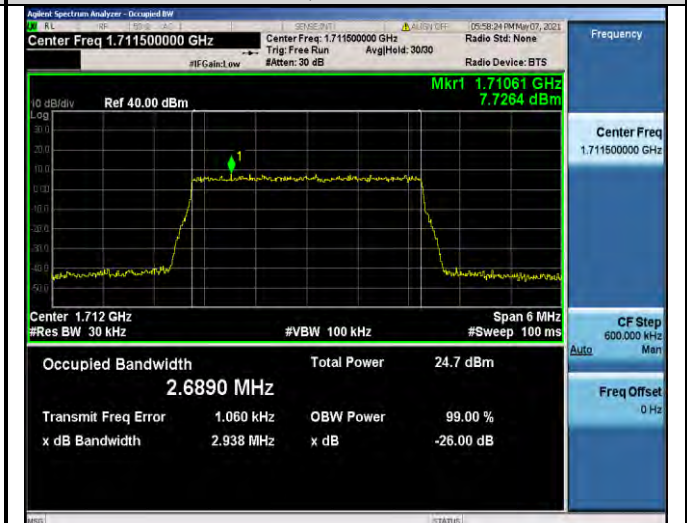

Band66-1.4MHz-QPSK-132322-6RB#0-1.0789

Band66-1.4MHz-16QAM-132322-6RB#0-1.0784

Band66-1.4MHz-QPSK-132665-6RB#0-1.0787

Band66-1.4MHz-16QAM-132665-6RB#0-1.0772

Band66-1.4MHz-16QAM-131979-6RB#0-1.0767

Band66-3MHz-QPSK-131987-15RB#0-2.6890