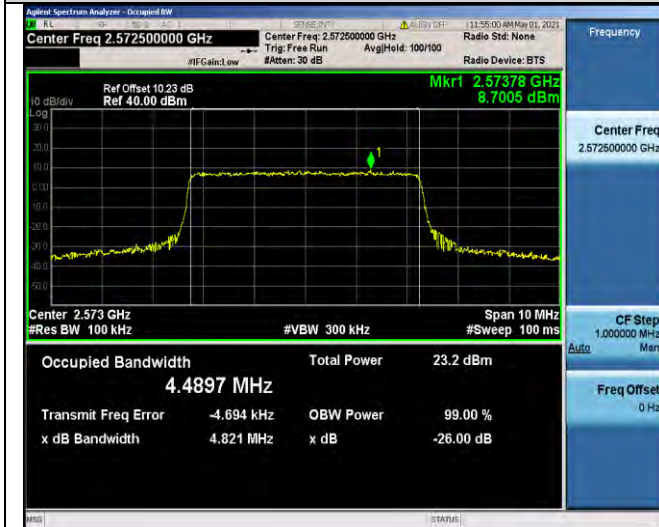

Band38-5MHz-QPSK-38000-25RB#0-4.4956

Band38-5MHz-16QAM-38000-25RB#0-4.4866

Band38-5MHz-QPSK-38225-25RB#0-4.4957

Band38-5MHz-16QAM-38225-25RB#0-4.4861

Band38-5MHz-16QAM-37775-25RB#0-4.4897

Band38-10MHz-QPSK-37800-50RB#0-8.9711