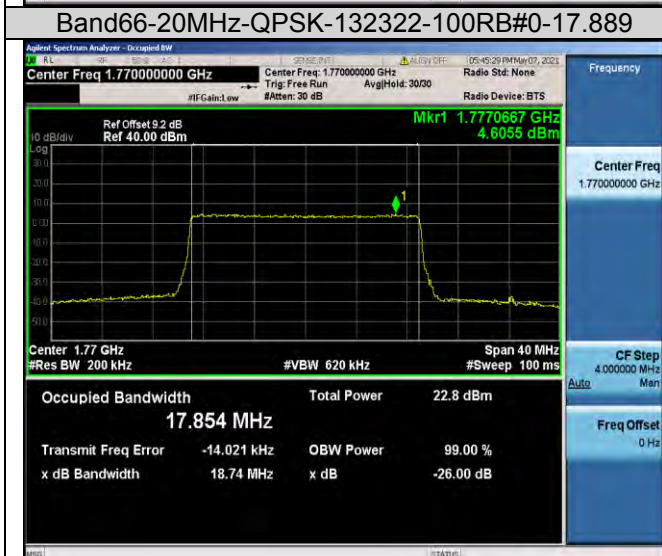

10. APPENDIX D: TEST RESULTS OF CONDUCTED BAND EDGE

Test Graphs:

GSM:

GSM850-128

GSM850-251

EGPRS850-128

EGPRS850-251

GSM1900-512