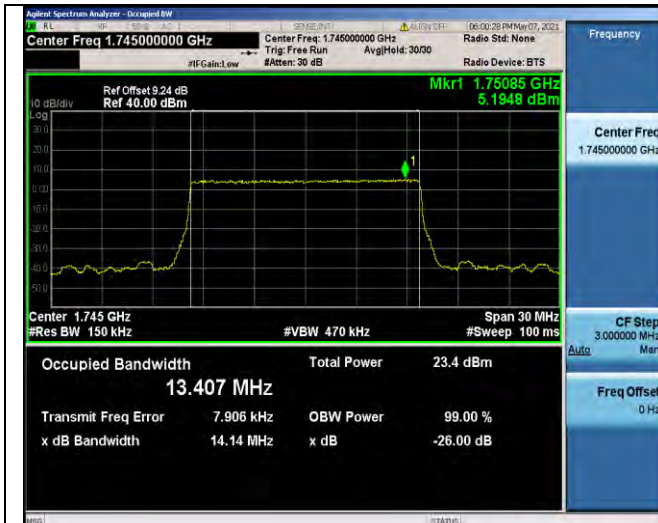

Band66-15MHz-QPSK-132322-75RB#0-13.407