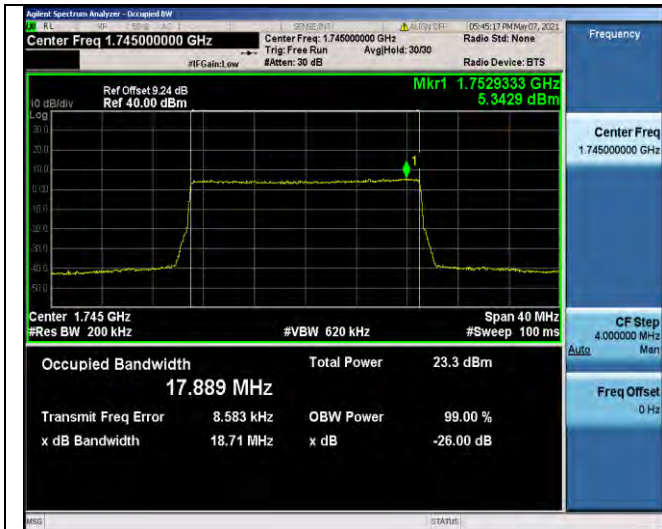

10. APPENDIX D: TEST RESULTS OF CONDUCTED BAND EDGE

Test Graphs:

GSM:

GSM850-128

GSM850-251

EGPRS850-128

EGPRS850-251

GSM1900-512