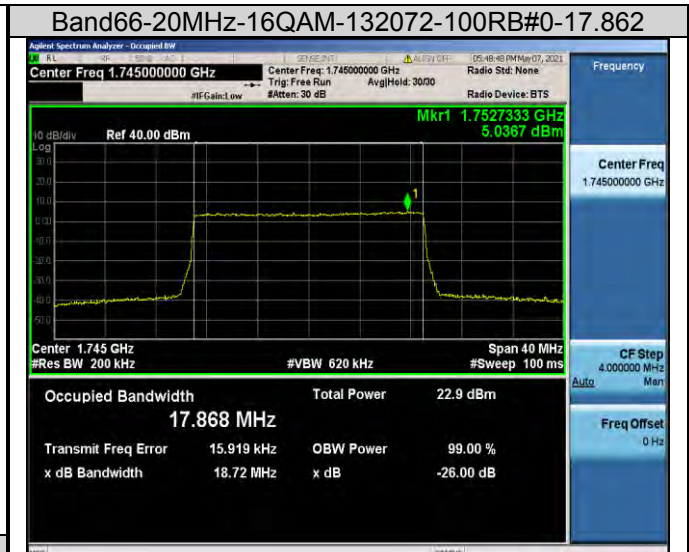

10. APPENDIX D: TEST RESULTS OF CONDUCTED BAND EDGE

Test Graphs:

GSM:

GSM850-128

GSM850-251

EGPRS850-128

EGPRS850-251

GSM1900-512