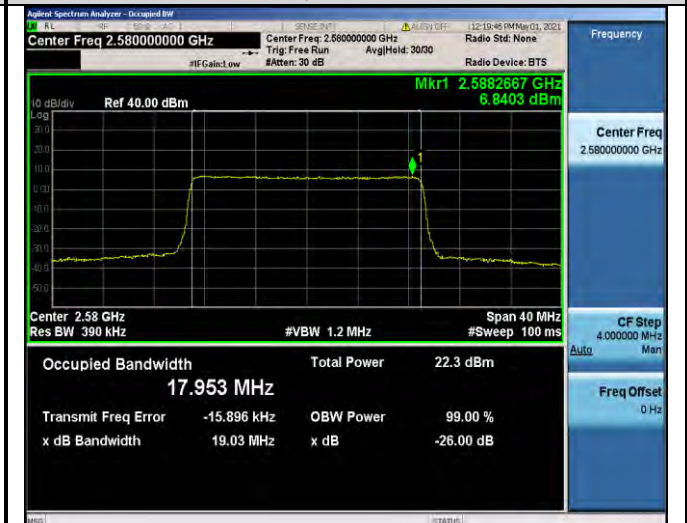

Band38-15MHz-QPSK-38000-75RB#0-13.470

Band38-15MHz-16QAM-38000-75RB#0-13.457

Band38-15MHz-QPSK-38175-75RB#0-13.469

Band38-15MHz-16QAM-38175-75RB#0-13.456

Band38-15MHz-16QAM-37825-75RB#0-13.440

Band38-20MHz-QPSK-37850-100RB#0-17.953