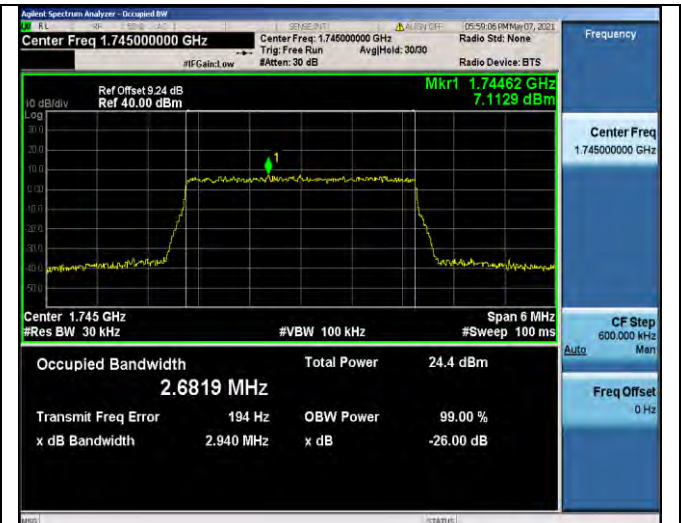

Band66-3MHz-16QAM-132322-15RB#0-2.6819