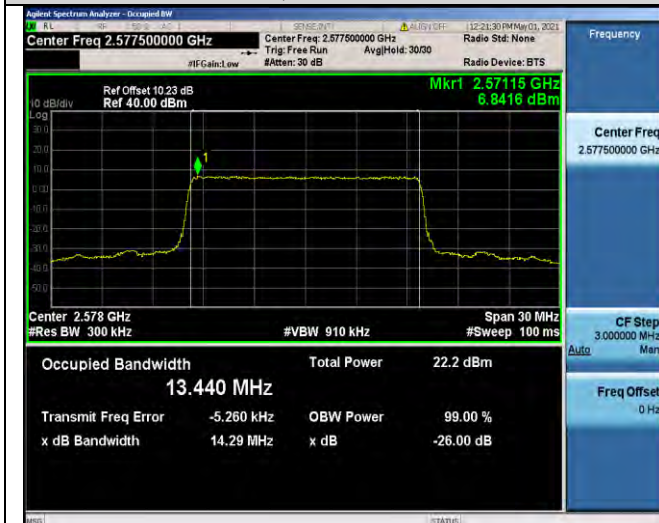

Band38-15MHz-QPSK-38000-75RB#0-13.470

Band38-15MHz-16QAM-38000-75RB#0-13.457

Band38-15MHz-QPSK-38175-75RB#0-13.469

Band38-15MHz-16QAM-38175-75RB#0-13.456

Band38-15MHz-16QAM-37825-75RB#0-13.440

Band38-20MHz-QPSK-37850-100RB#0-17.953