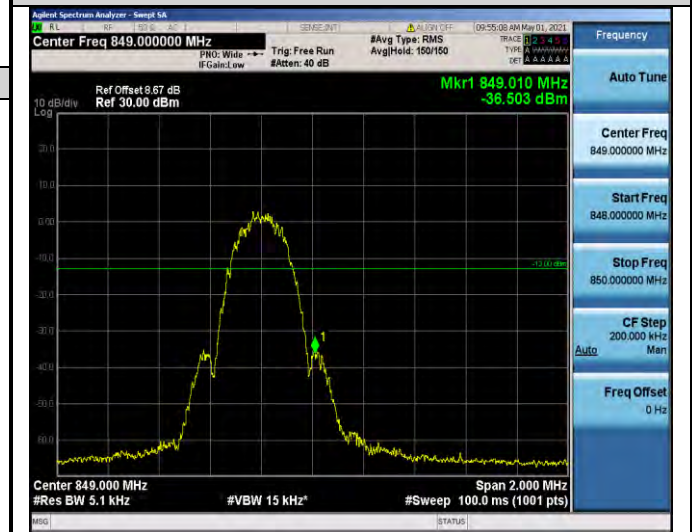

10. APPENDIX D: TEST RESULTS OF CONDUCTED BAND EDGE

Test Graphs:

GSM:

GSM850-128

GSM850-251

EGPRS850-128

EGPRS850-251

GSM1900-512