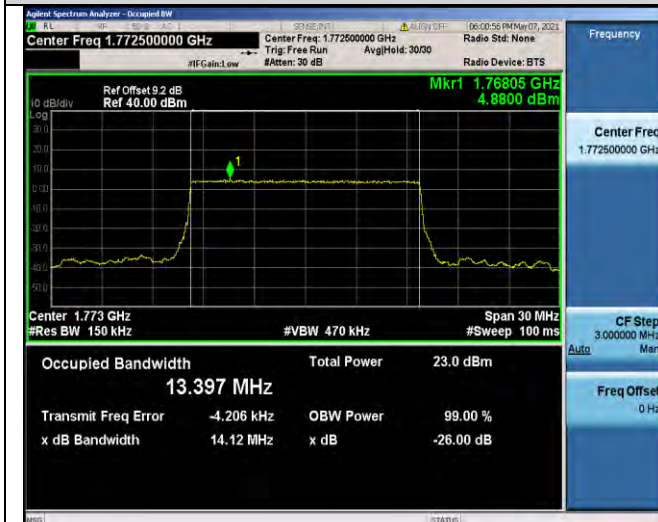

Band66-15MHz-QPSK-132597-75RB#0-13.397