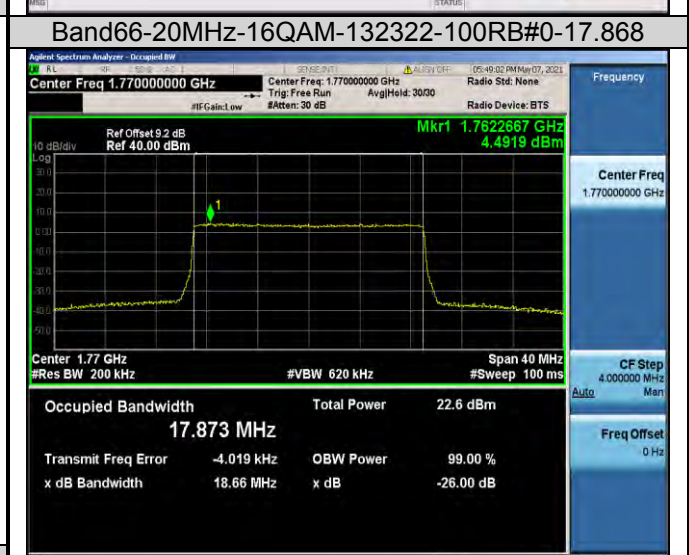

10. APPENDIX D: TEST RESULTS OF CONDUCTED BAND EDGE

Test Graphs:

GSM:

GSM850-128

GSM850-251

EGPRS850-128

EGPRS850-251

GSM1900-512