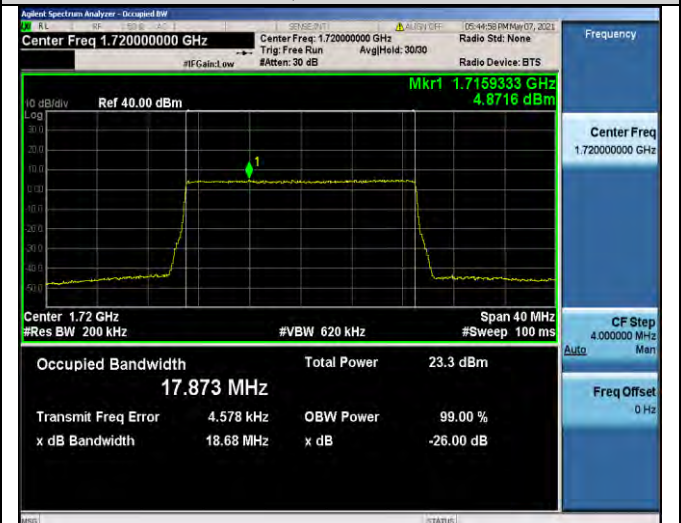

Band66-20MHz-QPSK-132072-100RB#0-17.873