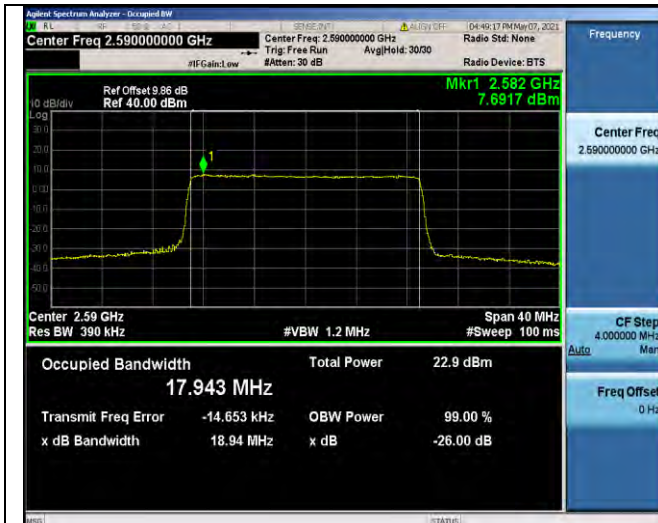

Band41-15MHz-QPSK-40590-75RB#0-13.460

Band41-15MHz-16QAM-40590-75RB#0-13.463

Band41-15MHz-QPSK-41165-75RB#0-13.476

Band41-15MHz-16QAM-41165-75RB#0-13.457

Band41-15MHz-16QAM-40115-75RB#0-13.439

Band41-20MHz-QPSK-40140-100RB#0-17.948