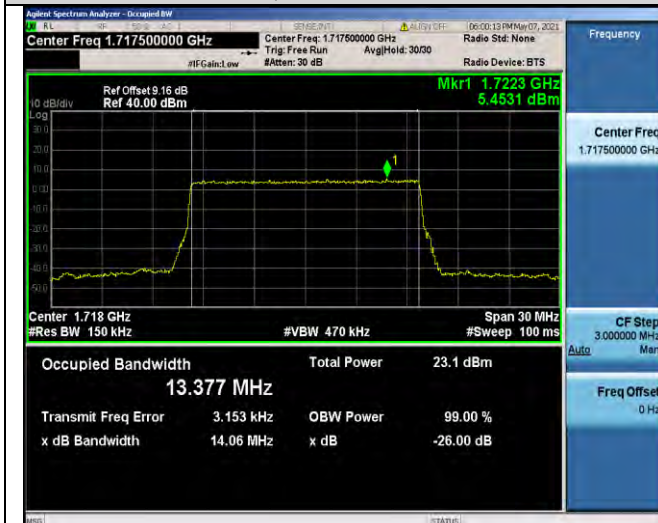

Band66-15MHz-16QAM-132047-75RB#0-13.377