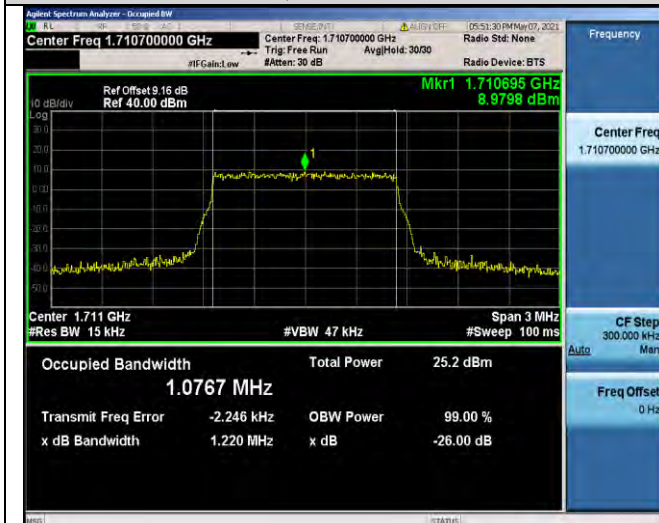

Band66-1.4MHz-QPSK-132322-6RB#0-1.0789

Band66-1.4MHz-16QAM-132322-6RB#0-1.0784

Band66-1.4MHz-QPSK-132665-6RB#0-1.0787

Band66-1.4MHz-16QAM-132665-6RB#0-1.0772

Band66-1.4MHz-16QAM-131979-6RB#0-1.0767

Band66-3MHz-QPSK-131987-15RB#0-2.6890