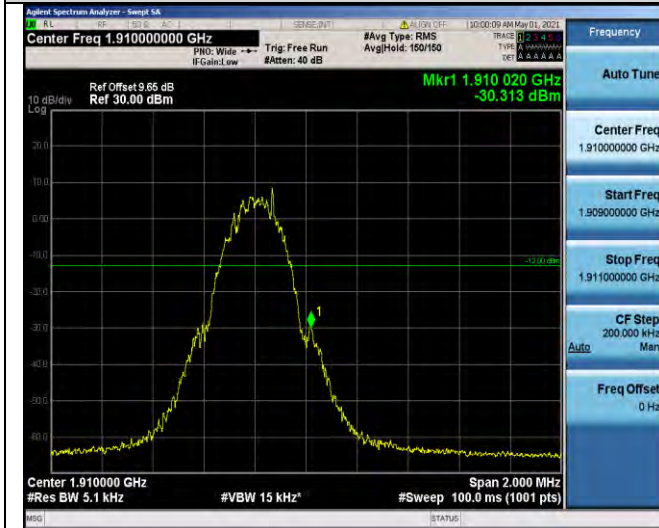

GSM1900-810