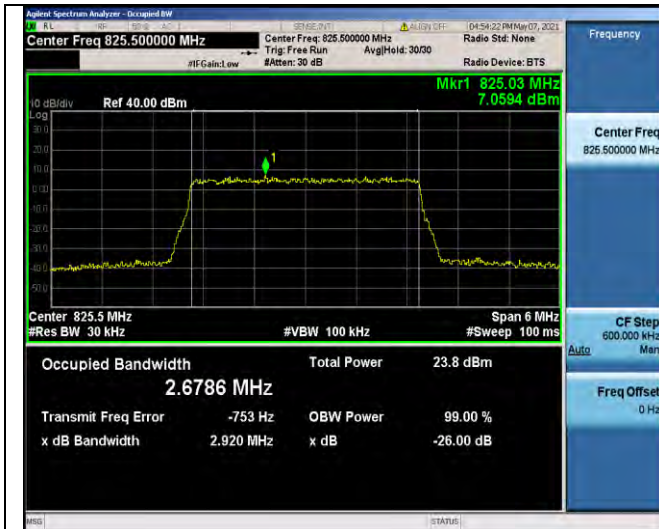

Band5-3MHz-16QAM-20415-15RB#0-2.6786