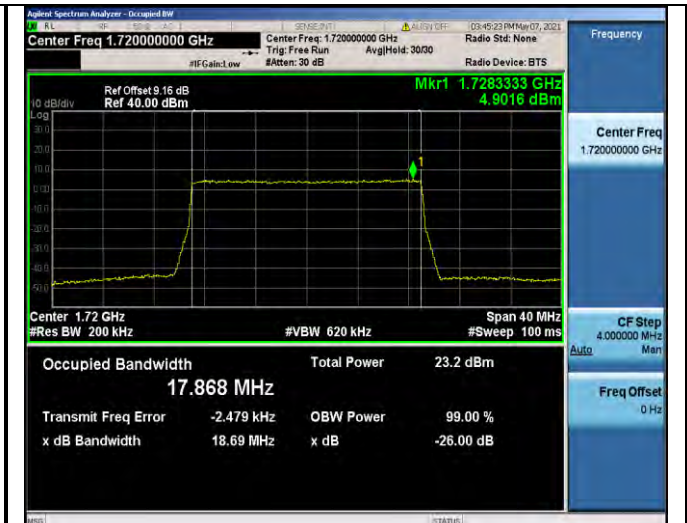

Band4-15MHz-QPSK-20175-75RB#0-13.402

Band4-10MHz-16QAM-20350-50RB#0-8.9238

Band4-15MHz-QPSK-20325-75RB#0-13.412

Band4-15MHz-16QAM-20025-75RB#0-13.394

Band4-20MHz-QPSK-20050-100RB#0-17.868

Band4-15MHz-16QAM-20175-75RB#0-13.391