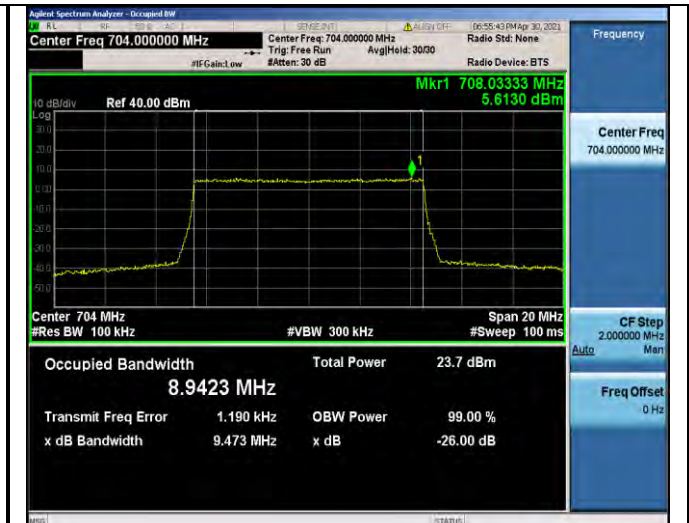

Band12-5MHz-QPSK-23095-25RB#0-4.4743

Band12-3MHz-16QAM-23165-15RB#0-2.6852

Band12-5MHz-QPSK-23155-25RB#0-4.4713

Band12-5MHz-16QAM-23035-25RB#0-4.4743

Band12-10MHz-QPSK-23060-50RB#0-8.9423

Band12-5MHz-16QAM-23095-25RB#0-4.4747