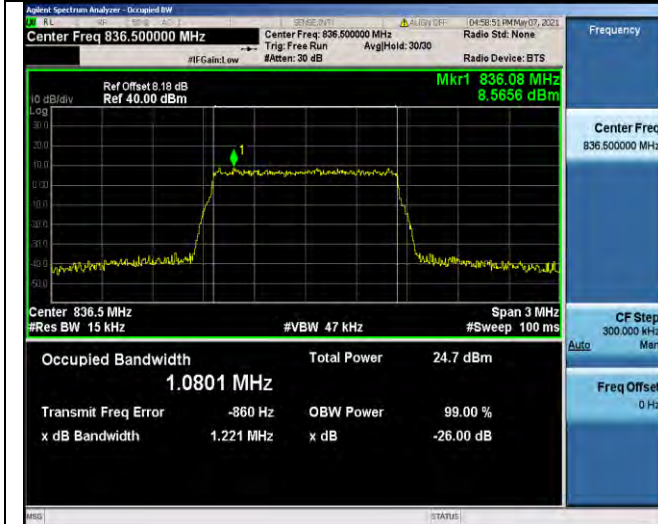

Band5-1.4MHz-QPSK-20525-6RB#0-1.0790

Band4-20MHz-16QAM-20300-100RB#0-17.872

Band5-1.4MHz-QPSK-20643-6RB#0-1.0790

Band5-1.4MHz-16QAM-20407-6RB#0-1.0788

Band5-3MHz-QPSK-20415-15RB#0-2.6877

Band5-1.4MHz-16QAM-20525-6RB#0-1.0801