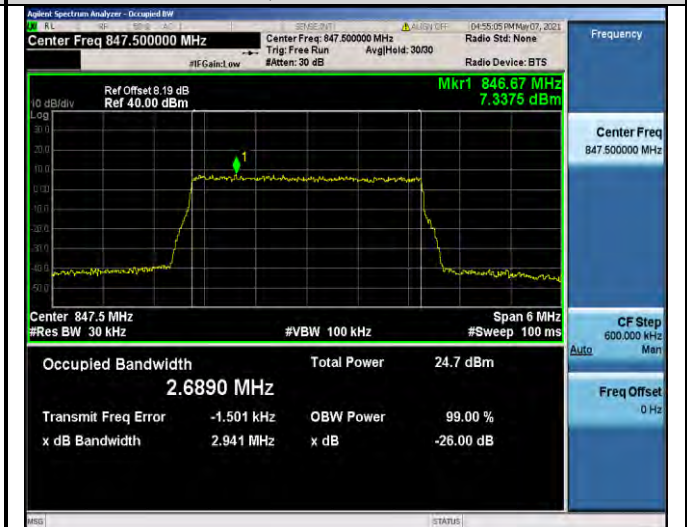

Band5-3MHz-QPSK-20635-15RB#0-2.6890