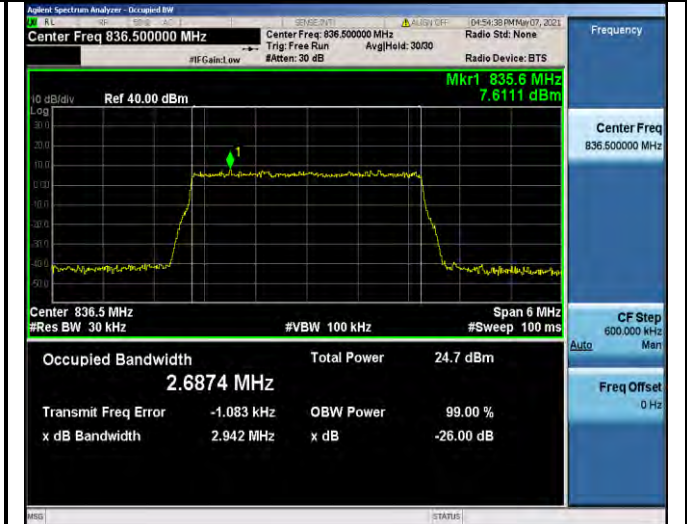

Band5-1.4MHz-QPSK-20525-6RB#0-1.0790

Band4-20MHz-16QAM-20300-100RB#0-17.872

Band5-1.4MHz-QPSK-20643-6RB#0-1.0790

Band5-1.4MHz-16QAM-20407-6RB#0-1.0788

Band5-3MHz-QPSK-20415-15RB#0-2.6877

Band5-1.4MHz-16QAM-20525-6RB#0-1.0801