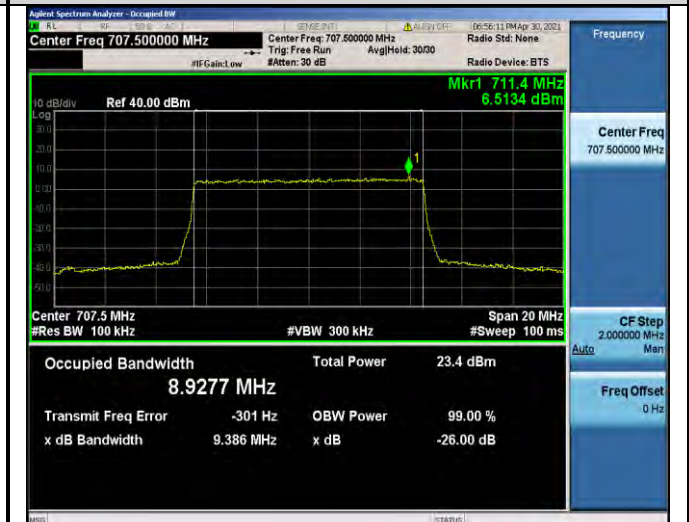

Band12-5MHz-QPSK-23095-25RB#0-4.4743

Band12-3MHz-16QAM-23165-15RB#0-2.6852

Band12-5MHz-QPSK-23155-25RB#0-4.4713

Band12-5MHz-16QAM-23035-25RB#0-4.4743

Band12-10MHz-QPSK-23060-50RB#0-8.9423

Band12-5MHz-16QAM-23095-25RB#0-4.4747