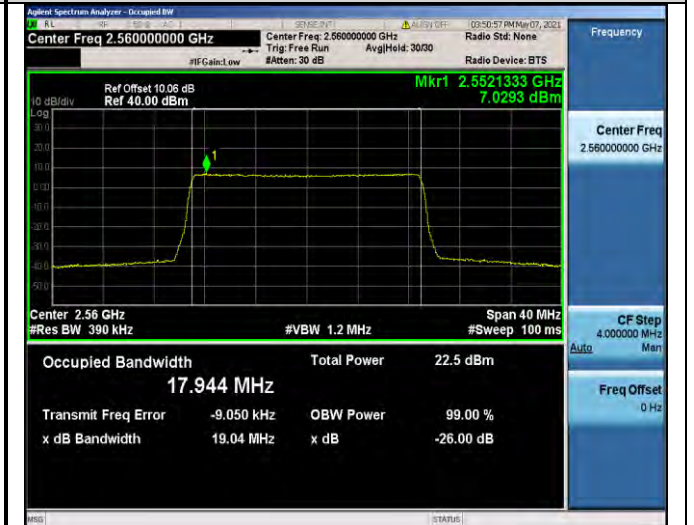

Band7-20MHz-QPSK-21350-100RB#0-17.944