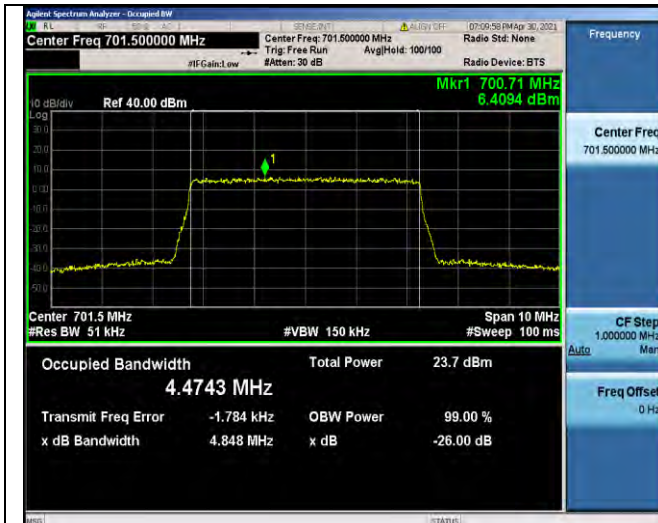

Band12-5MHz-QPSK-23095-25RB#0-4.4743

Band12-3MHz-16QAM-23165-15RB#0-2.6852

Band12-5MHz-QPSK-23155-25RB#0-4.4713

Band12-5MHz-16QAM-23035-25RB#0-4.4743

Band12-10MHz-QPSK-23060-50RB#0-8.9423

Band12-5MHz-16QAM-23095-25RB#0-4.4747