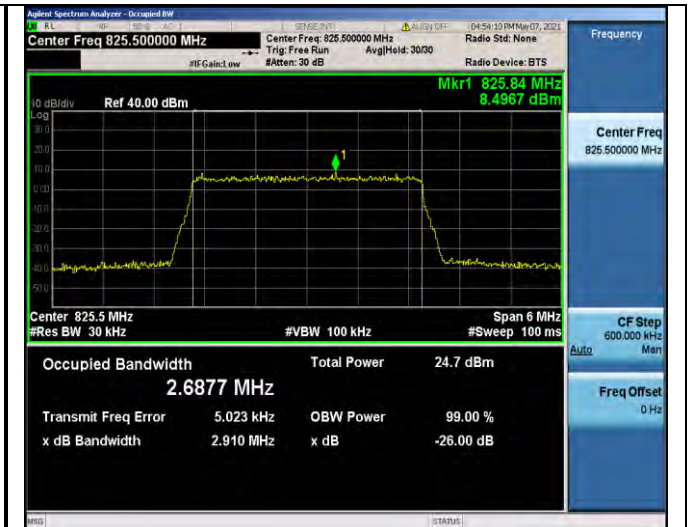

Band5-1.4MHz-QPSK-20525-6RB#0-1.0790

Band4-20MHz-16QAM-20300-100RB#0-17.872

Band5-1.4MHz-QPSK-20643-6RB#0-1.0790

Band5-1.4MHz-16QAM-20407-6RB#0-1.0788

Band5-3MHz-QPSK-20415-15RB#0-2.6877

Band5-1.4MHz-16QAM-20525-6RB#0-1.0801