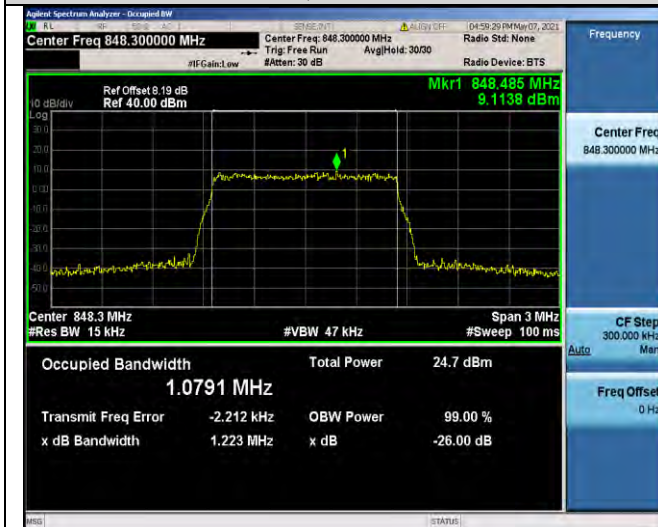

Band5-1.4MHz-16QAM-20643-6RB#0-1.0791