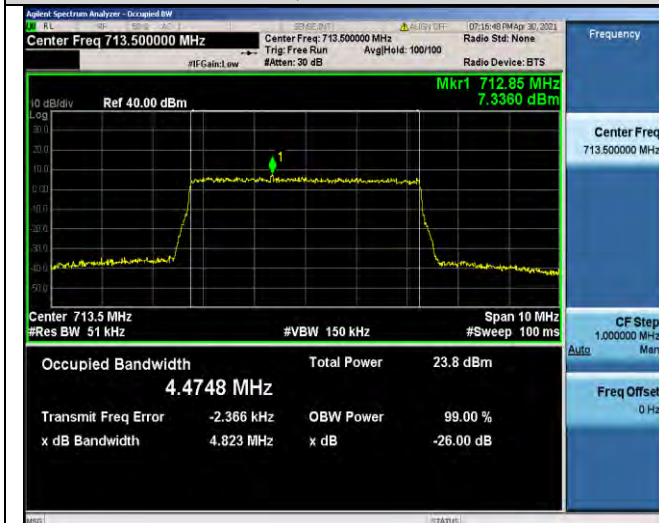

Band17-5MHz-16QAM-23825-25RB#0-4.4748