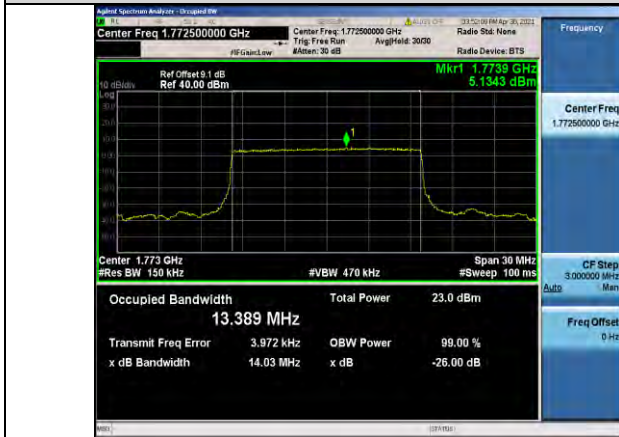

Band66-15MHz-QPSK-132597-75RB#0-13.389