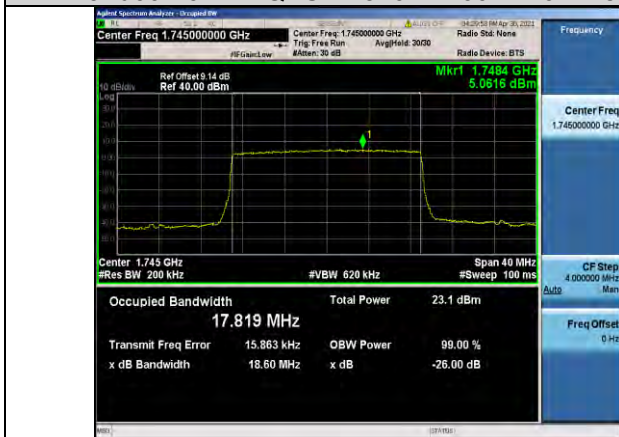

Band66-20MHz-QPSK-132322-100RB#0-17.819