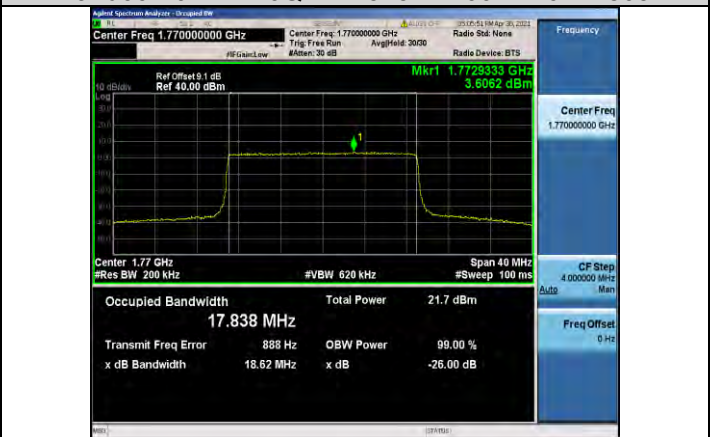

Band66-20MHz-16QAM-132572-100RB#0-17.838