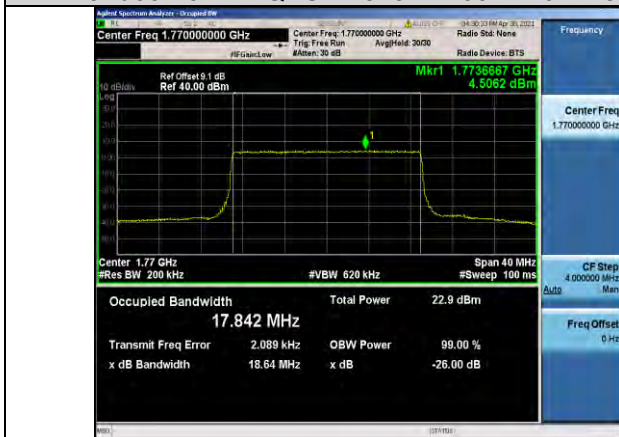

Band66-20MHz-QPSK-132572-100RB#0-17.842