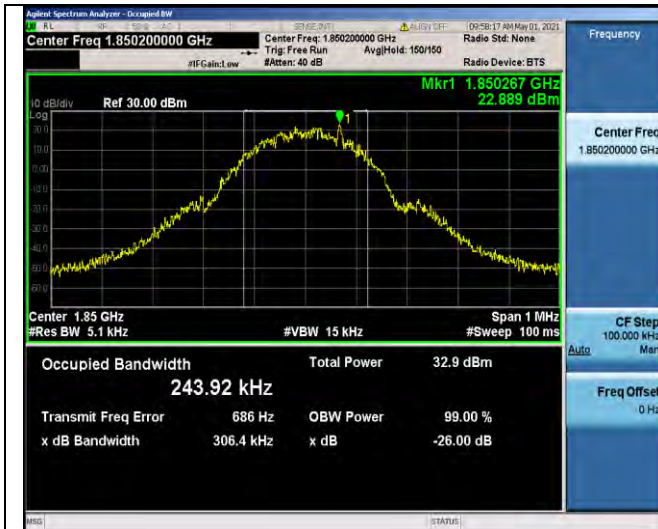

GSM1900-512