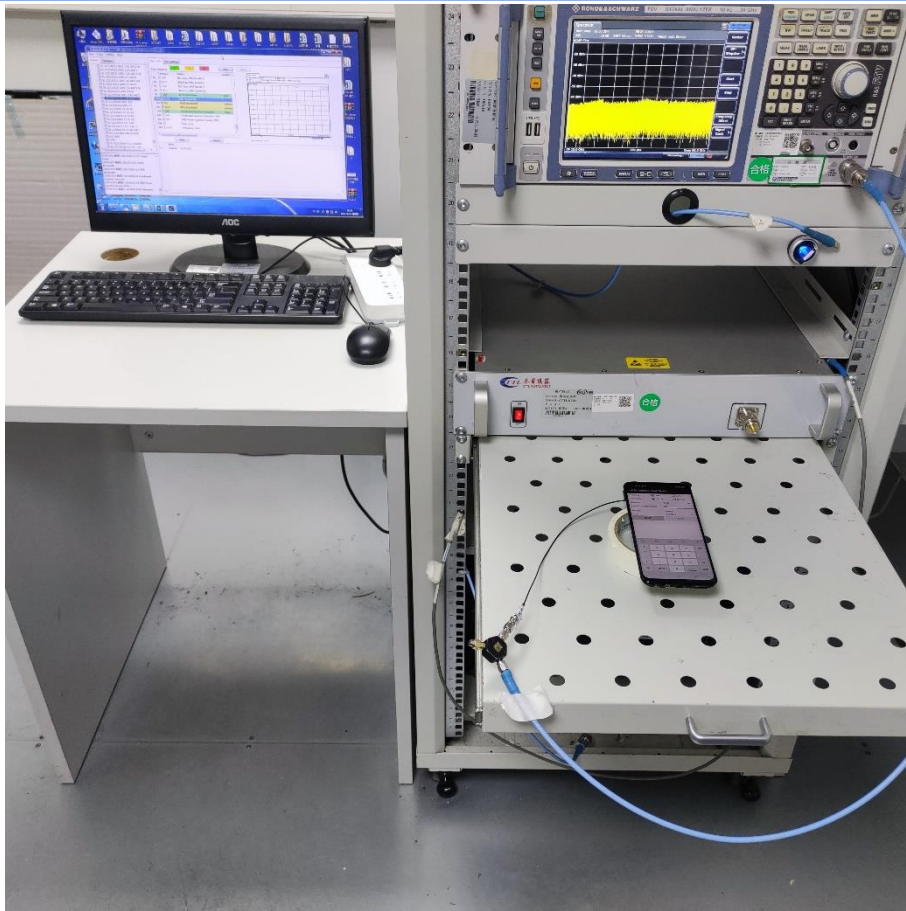

TEST SETUP PHOTOS

1 Radiated Test Photo

Below 30MHz-BT/WIFI

30MHz-1GHz-BT/WIFI

Close-up-BT/WIFI

Above 1GHz-BT/WIFI

Close-up-BT/WIFI

30MHz-1GHz-RF

Above 1GHz-RF

Close-up-RF

2 Conducted Test Photo

Conducted Test-BT3.0

Conducted Test-BLE

Conducted Test-WIFI

DFS Test

Conducted Test-RF

3 Conducted Emissions

Test Photo 1

Test Photo 2