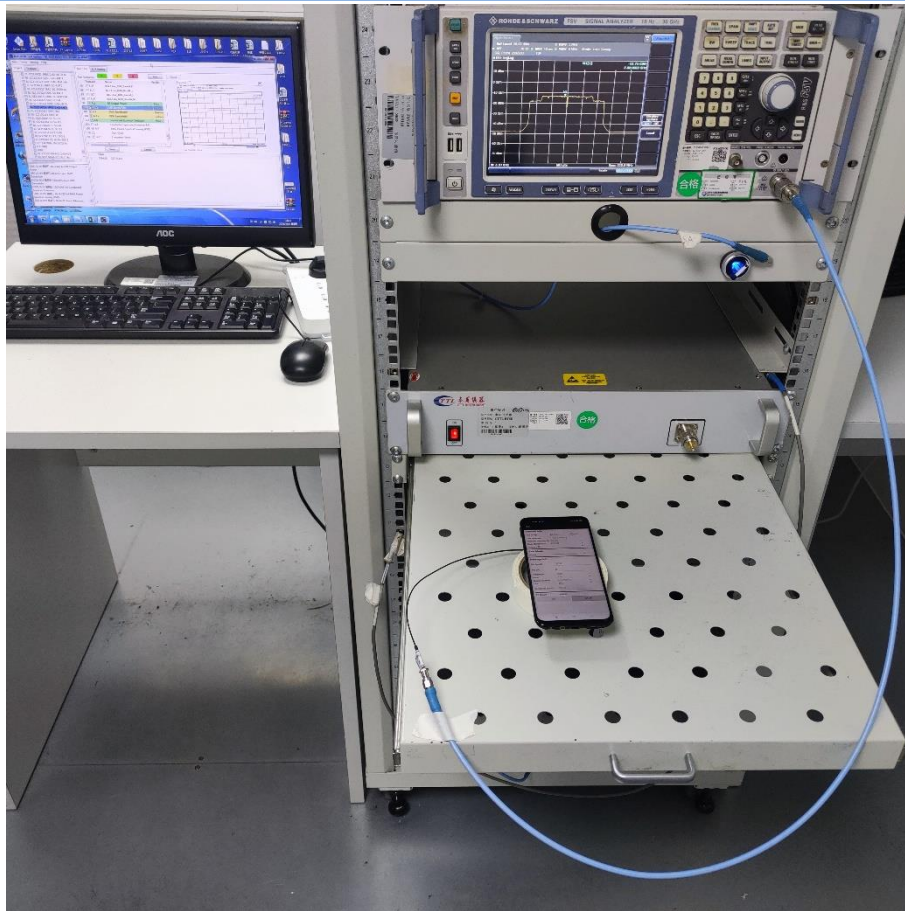

TEST SETUP PHOTOS

1 Radiated Test Photo

Below 30MHz-BT/WIFI

30MHz-1GHz-BT/WIFI

Close-up-BT/WIFI

Above 1GHz-BT/WIFI

Close-up-BT/WIFI

30MHz-1GHz-RF

Above 1GHz-RF

Close-up-RF

2 Conducted Test Photo

Conducted Test-BT3.0

Conducted Test-BLE

Conducted Test-WIFI

DFS Test

Conducted Test-RF

3 Conducted Emissions

Test Photo 1

Test Photo 2