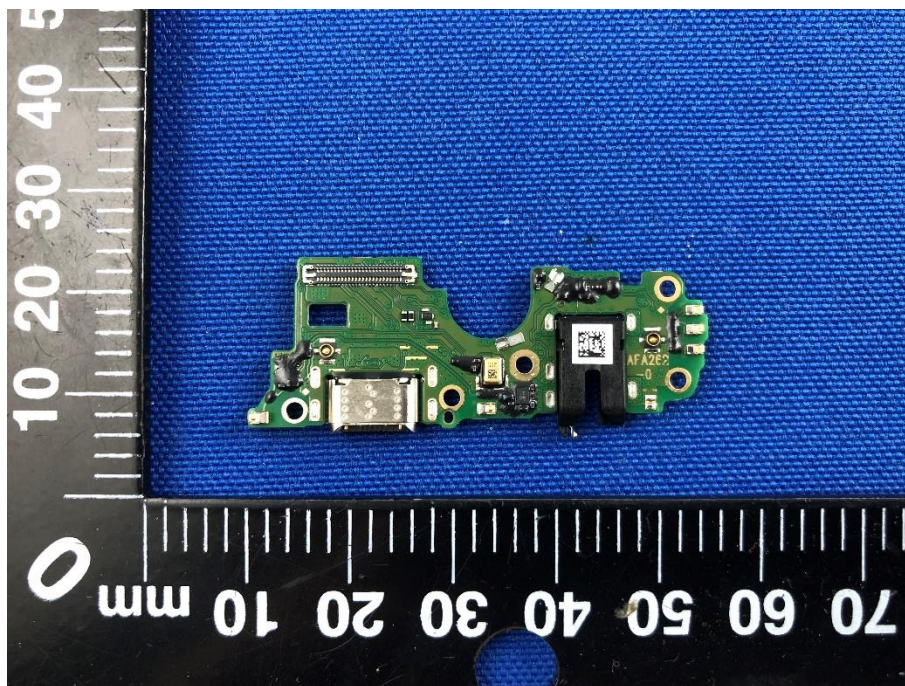

EUT INTERNAL PHOTOS

EUT UNCOVER VIEW

EUT UNCOVER VIEW

EUT UNCOVER VIEW

MAIN BOARD TOP VIEW (WITH SHIELDING)

MAIN BOARD REAR VIEW (WITH SHIELDING)

MAIN BOARD TOP VIEW (WITHOUT SHIELDING)

MAIN BOARD REAR VIEW (WITHOUT SHIELDING)

SUB BOARD TOP VIEW

SUB BOARD REAR VIEW

Battery Photo (Sunwoda Electronic CO., LTD. (FRONT))

Battery Photo (REAR)

Battery Photo (PT. BATTERY TECHNOLOGY INDONESIA (FRONT))

Battery Photo (REAR)

Battery Photo (Huizhou Desay Battery Co., Ltd (FRONT))

Battery Photo (REAR)