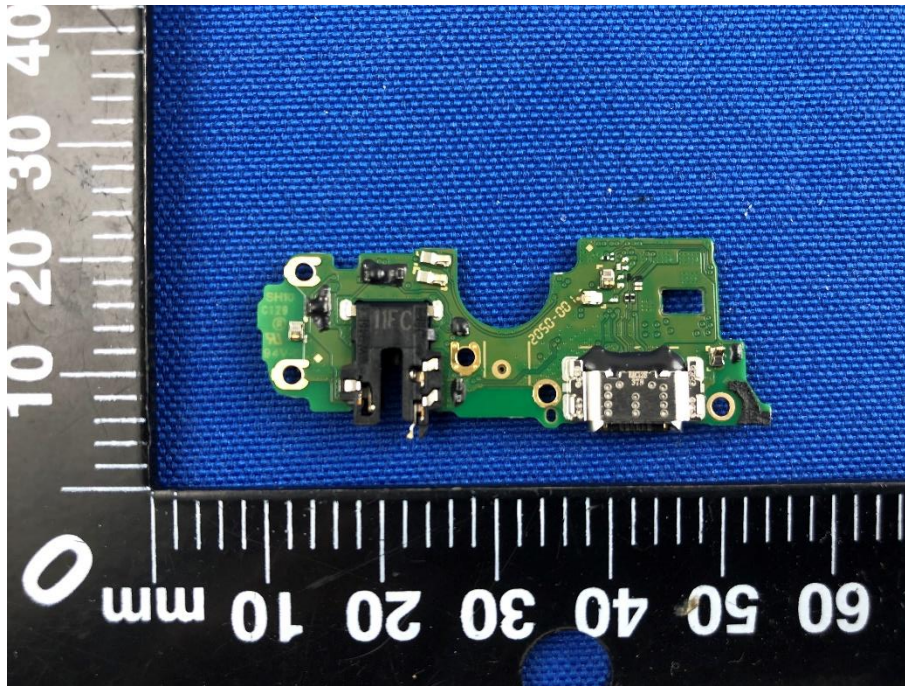

EUT INTERNAL PHOTOS

EUT UNCOVER VIEW

EUT UNCOVER VIEW

EUT UNCOVER VIEW

MAIN BOARD TOP VIEW (WITH SHIELDING)

MAIN BOARD REAR VIEW (WITH SHIELDING)

MAIN BOARD TOP VIEW (WITHOUT SHIELDING)

MAIN BOARD REAR VIEW (WITHOUT SHIELDING)

SUB BOARD TOP VIEW

SUB BOARD REAR VIEW

Battery Photo (Sunwoda Electronic CO., LTD. (FRONT))

Battery Photo (REAR)

Battery Photo (PT. BATTERY TECHNOLOGY INDONESIA (FRONT))

Battery Photo (REAR)

Battery Photo (Huizhou Desay Battery Co., Ltd (FRONT))

Battery Photo (REAR)