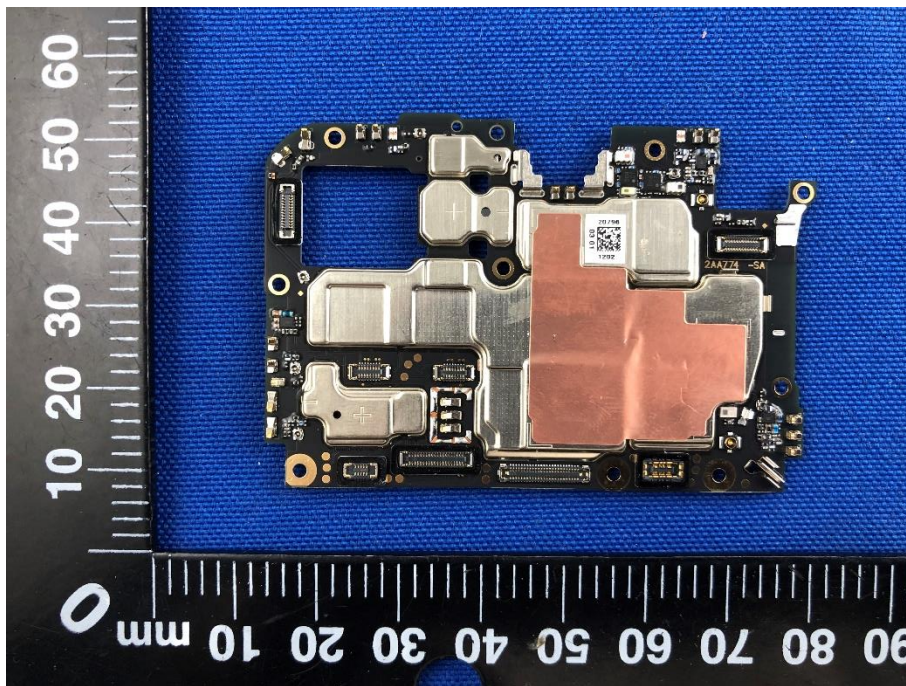

EUT INTERNAL PHOTOS

EUT UNCOVER VIEW

EUT UNCOVER VIEW

EUT UNCOVER VIEW

MAIN BOARD TOP VIEW (WITH SHIELDING)

MAIN BOARD REAR VIEW (WITH SHIELDING)

MAIN BOARD TOP VIEW (WITHOUT SHIELDING)

MAIN BOARD REAR VIEW (WITHOUT SHIELDING)

SUB BOARD TOP VIEW

SUB BOARD REAR VIEW

Battery Photo (Sunwoda Electronic CO., LTD. (FRONT))

Battery Photo (REAR)

Battery Photo (PT. BATTERY TECHNOLOGY INDONESIA (FRONT))

Battery Photo (REAR)

Battery Photo (Huizhou Desay Battery Co., Ltd (FRONT))

Battery Photo (REAR)