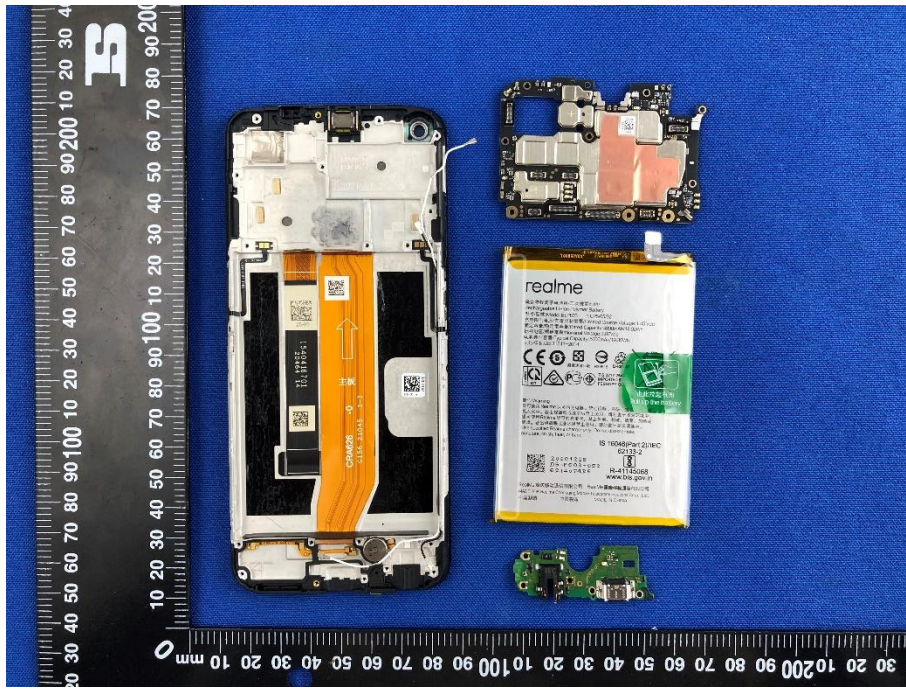

EUT INTERNAL PHOTOS

EUT UNCOVER VIEW

EUT UNCOVER VIEW

EUT UNCOVER VIEW

MAIN BOARD TOP VIEW (WITH SHIELDING)

MAIN BOARD REAR VIEW (WITH SHIELDING)

MAIN BOARD TOP VIEW (WITHOUT SHIELDING)

MAIN BOARD REAR VIEW (WITHOUT SHIELDING)

SUB BOARD TOP VIEW

SUB BOARD REAR VIEW

Battery Photo (Sunwoda Electronic CO., LTD. (FRONT))

Battery Photo (REAR)

Battery Photo (PT. BATTERY TECHNOLOGY INDONESIA (FRONT))

Battery Photo (REAR)

Battery Photo (Huizhou Desay Battery Co., Ltd (FRONT))

Battery Photo (REAR)