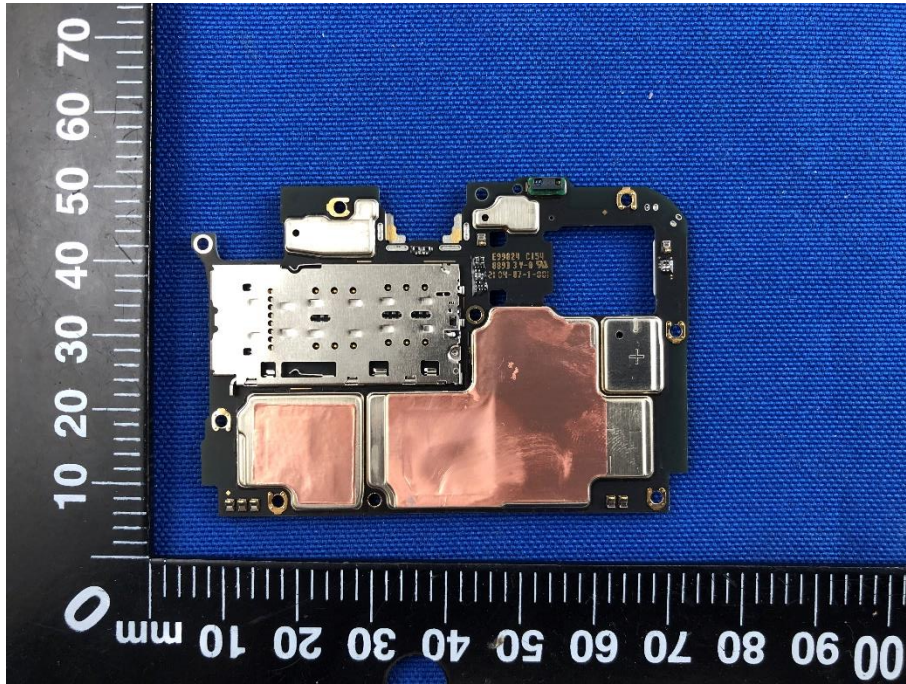

EUT INTERNAL PHOTOS

EUT UNCOVER VIEW

EUT UNCOVER VIEW

EUT UNCOVER VIEW

MAIN BOARD TOP VIEW (WITH SHIELDING)

MAIN BOARD REAR VIEW (WITH SHIELDING)

MAIN BOARD TOP VIEW (WITHOUT SHIELDING)

MAIN BOARD REAR VIEW (WITHOUT SHIELDING)

SUB BOARD TOP VIEW

SUB BOARD REAR VIEW

Battery Photo (Sunwoda Electronic CO., LTD. (FRONT))

Battery Photo (REAR)

Battery Photo (PT. BATTERY TECHNOLOGY INDONESIA (FRONT))

Battery Photo (REAR)

Battery Photo (Huizhou Desay Battery Co., Ltd (FRONT))

Battery Photo (REAR)