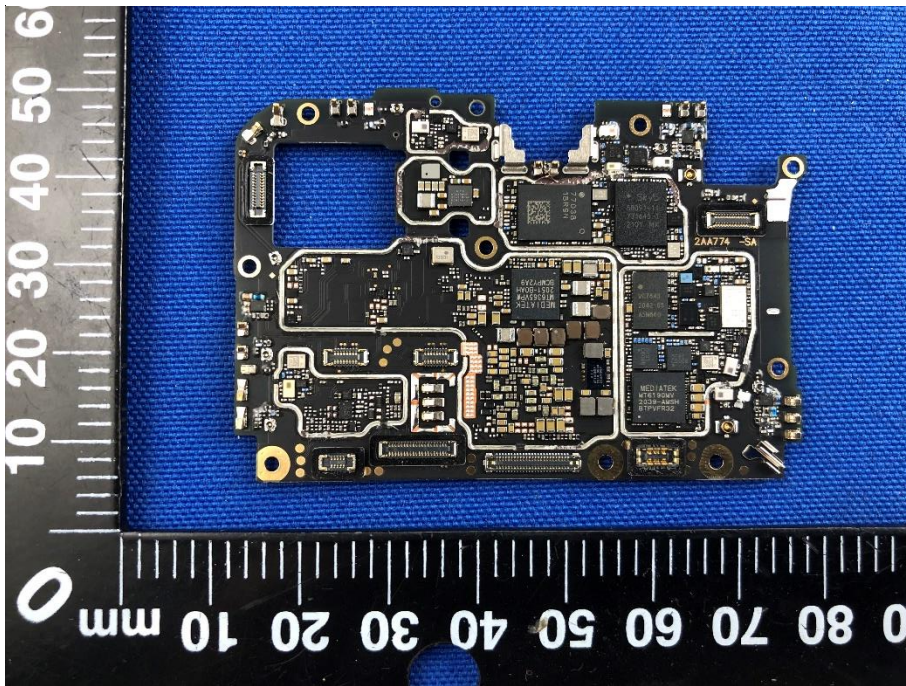

EUT INTERNAL PHOTOS

EUT UNCOVER VIEW

EUT UNCOVER VIEW

EUT UNCOVER VIEW

MAIN BOARD TOP VIEW (WITH SHIELDING)

MAIN BOARD REAR VIEW (WITH SHIELDING)

MAIN BOARD TOP VIEW (WITHOUT SHIELDING)

MAIN BOARD REAR VIEW (WITHOUT SHIELDING)

SUB BOARD TOP VIEW

SUB BOARD REAR VIEW

Battery Photo (Sunwoda Electronic CO., LTD. (FRONT))

Battery Photo (REAR)

Battery Photo (PT. BATTERY TECHNOLOGY INDONESIA (FRONT))

Battery Photo (REAR)

Battery Photo (Huizhou Desay Battery Co., Ltd (FRONT))

Battery Photo (REAR)