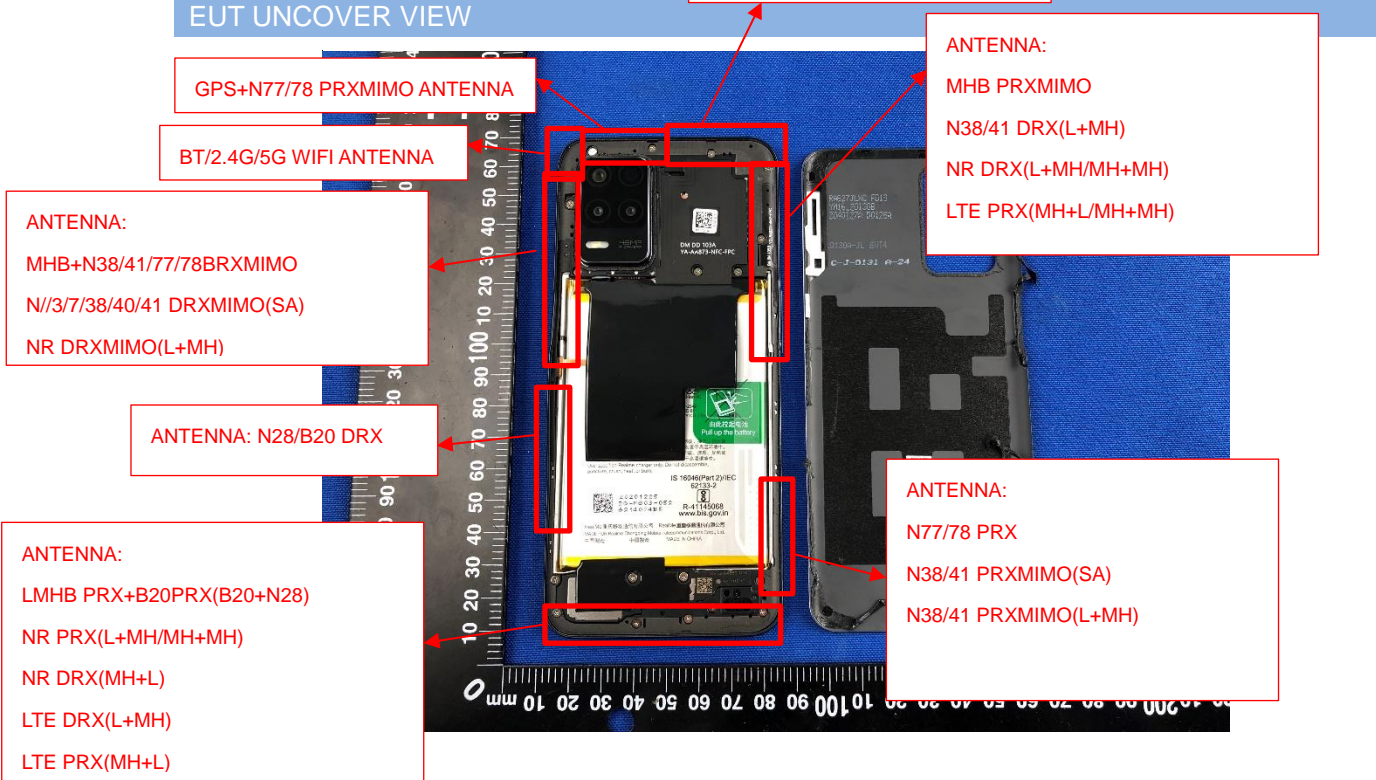

EUT INTERNAL PHOTOS

EUT UNCOVER VIEW

EUT UNCOVER VIEW

EUT UNCOVER VIEW

MAIN BOARD TOP VIEW (WITH SHIELDING)

MAIN BOARD REAR VIEW (WITH SHIELDING)

MAIN BOARD TOP VIEW (WITHOUT SHIELDING)

MAIN BOARD REAR VIEW (WITHOUT SHIELDING)

SUB BOARD TOP VIEW

SUB BOARD REAR VIEW

Battery Photo (Sunwoda Electronic CO., LTD. (FRONT))

Battery Photo (REAR)

Battery Photo (PT. BATTERY TECHNOLOGY INDONESIA (FRONT))

Battery Photo (REAR)

Battery Photo (Huizhou Desay Battery Co., Ltd (FRONT))