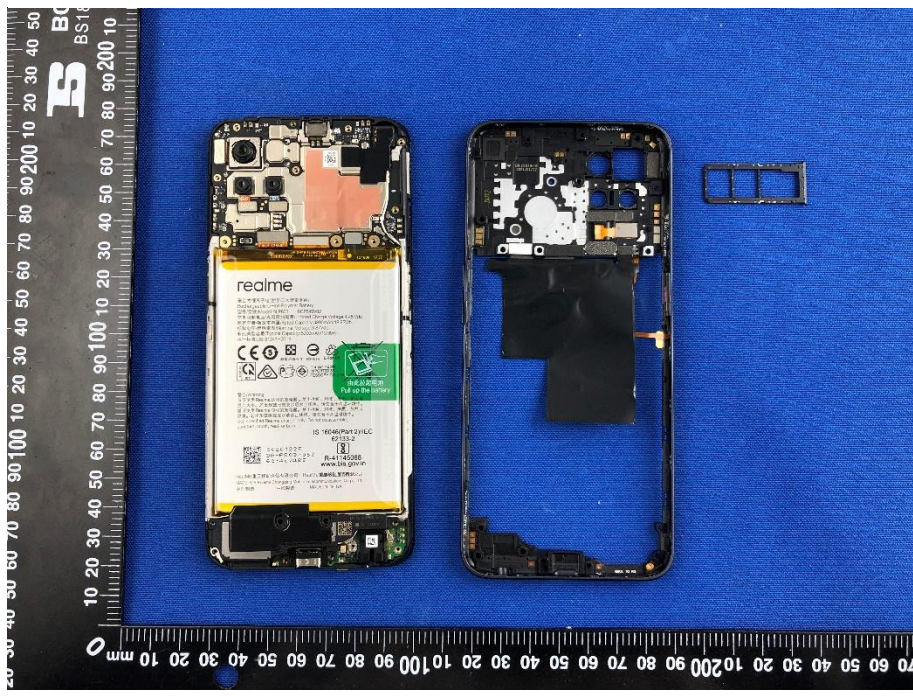

EUT INTERNAL PHOTOS

EUT UNCOVER VIEW

EUT UNCOVER VIEW

EUT UNCOVER VIEW

MAIN BOARD TOP VIEW (WITH SHIELDING)

MAIN BOARD REAR VIEW (WITH SHIELDING)

MAIN BOARD TOP VIEW (WITHOUT SHIELDING)

MAIN BOARD REAR VIEW (WITHOUT SHIELDING)

SUB BOARD TOP VIEW

SUB BOARD REAR VIEW

Battery Photo (Sunwoda Electronic CO., LTD. (FRONT))

Battery Photo (REAR)

Battery Photo (PT. BATTERY TECHNOLOGY INDONESIA (FRONT))

Battery Photo (REAR)

Battery Photo (Huizhou Desay Battery Co., Ltd (FRONT))

Battery Photo (REAR)