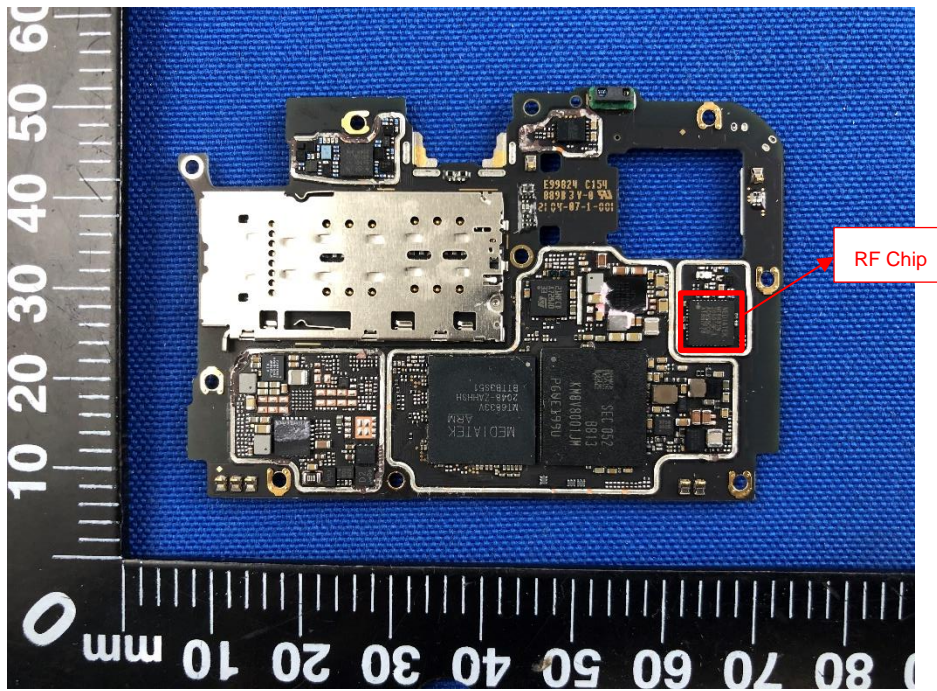

EUT INTERNAL PHOTOS

EUT UNCOVER VIEW

EUT UNCOVER VIEW

EUT UNCOVER VIEW

MAIN BOARD TOP VIEW (WITH SHIELDING)

MAIN BOARD REAR VIEW (WITH SHIELDING)

MAIN BOARD TOP VIEW (WITHOUT SHIELDING)

MAIN BOARD REAR VIEW (WITHOUT SHIELDING)

SUB BOARD TOP VIEW

SUB BOARD REAR VIEW

Battery Photo (Sunwoda Electronic CO., LTD. (FRONT))

Battery Photo (REAR)

Battery Photo (PT. BATTERY TECHNOLOGY INDONESIA (FRONT))

Battery Photo (REAR)

Battery Photo (Huizhou Desay Battery Co., Ltd (FRONT))

Battery Photo (REAR)