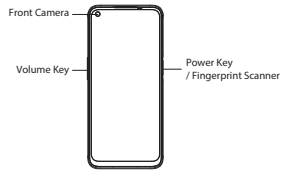

Greetings from realme Mobile

Warning:

- Do not place the phone or battery near or inside the heating equipments, cooking equipments, high pressure vessels (such as microwave ovens, induction cooker, electric oven, heater, pressure cooker, water heater, gas stove, etc.) to prevent the battery overheating which may lead to an explosion.
- The original charger, data cable and battery shall be used. Unapproved chargers, data cables, or batteries that are not certified by the manufacturer may result in electric shock, fire, explosion, or other hazards.

- When charging, please place the device in an environment that has a normal room temperature and good ventilation. It is recommended to charge the device in an environment with temperature ranging from 5°C–35°C.
- Back cover can't be removed.

How to reboot the phone:

Press and hold the Power Button and Volume Up Button at the same time until the realme boot animation is displayed to reboot the phone.

How to transfer contents from an old phone to a new phone

You can quickly transfer contents such as photos, videos, music, contacts, messages, and apps from an old phone to a new phone via realme Clone Phone. 1 Scan the QR code below using the old phone to install "Clone Phone"; on the new phone, launch "Clone Phone" directly.

Standard accessories

You are provided with the following standard accessories:
1 Phone, 1 Charger, 1 USB data cable, 1 SIM Ejector Tool, 1 Safety Guide, 1 Quick Guide, 1 Protective Case.

Specification

Product	RMX3241
Main screen parameter	16.5cm(6.5")
Dimension	162.5x74.8x8.5(mm)
Battery	4890mAh/18.92Wh(Min) 5000mAh/19.35Wh(Typ)
Camera	48Megapixels+2Megapixels +2Megapixels Rear 16Megapixels Front
Operating temperature	0°C-35°C
SAR Values	CE SAR <2.0W/kg(Head) <2.0W/kg(Body)

Radio Waves Specifications		
Radio	Frequency	Max. Output Power
GSM	850MHz	32.5±0.8dBm
	900MHz	33±0.8dBm
	1800MHz	29.5±0.8dBm
WCDMA	1900MHz	29.5±0.8dBm
	Bands 1/2/4	23±0.8dBm
LTE FDD	Bands 5/6/8/19	23.5±0.8dBm
	Bands 1/2/3/4/66	23±0.8dBm
LTE TDD	Bands 5/8/12/17/18/19/20/26/28	23.5±0.8dBm
	Band 7	22.7±0.8dBm
5G NR	Bands 38/39/40/41	23±0.8dBm
	n1/n3/n38/n40/n41/n77/n78	23±0.8dBm
Bluetooth	n7	22.7±0.8dBm
	n5/n8/n20/n28	23.5±0.8dBm
2.4G Wi-Fi	2.4-2.4835GHz	15±2dBm(EIRP)
5G Wi-Fi	5.15-5.35GHz; 5.47-5.725GHz	14±2.5dBm(EIRP)
	5.725-5.85GHz	10.5±2.5dBm(EIRP)
NFC	13.56MHz	≤42dBuA/m @10m

عند الشحن، يرجى وضع الجهاز في بيئة ذات درجة حرارة غرفة عادية وتهوية جيدة. يرجى بشحن الجهاز في بيئة ذات درجة حرارة تتراوح بين 5 درجة مئوية و35 درجة مئوية.

كيفية إعادة تشغيل الهاتف:

اضغط مع الاستمرار على زر التشغيل و زر رفع الصوت في الوقت نفسه حتى يتم عرض الرسم المتحرك لتشغيل هاتف realme لإعادة تشغيل الهاتف.

كيفية نقل المحتويات من هاتف قديم إلى هاتف جديد

يمكنك نقل محتويات مثل الصور والفيديوهات والموسيقى وجهات الاتصال والرسائل والتطبيقات من هاتف قديم إلى هاتف جديد بسرعة عبر تطبيق نسخ الهاتف من realme.

1 امسح رمز QR أدناه باستخدام الهاتف القديم لتثبيت "نسخ الهاتف"، وعلى الهاتف الجديد، افتح "نسخ الهاتف" مباشرة.