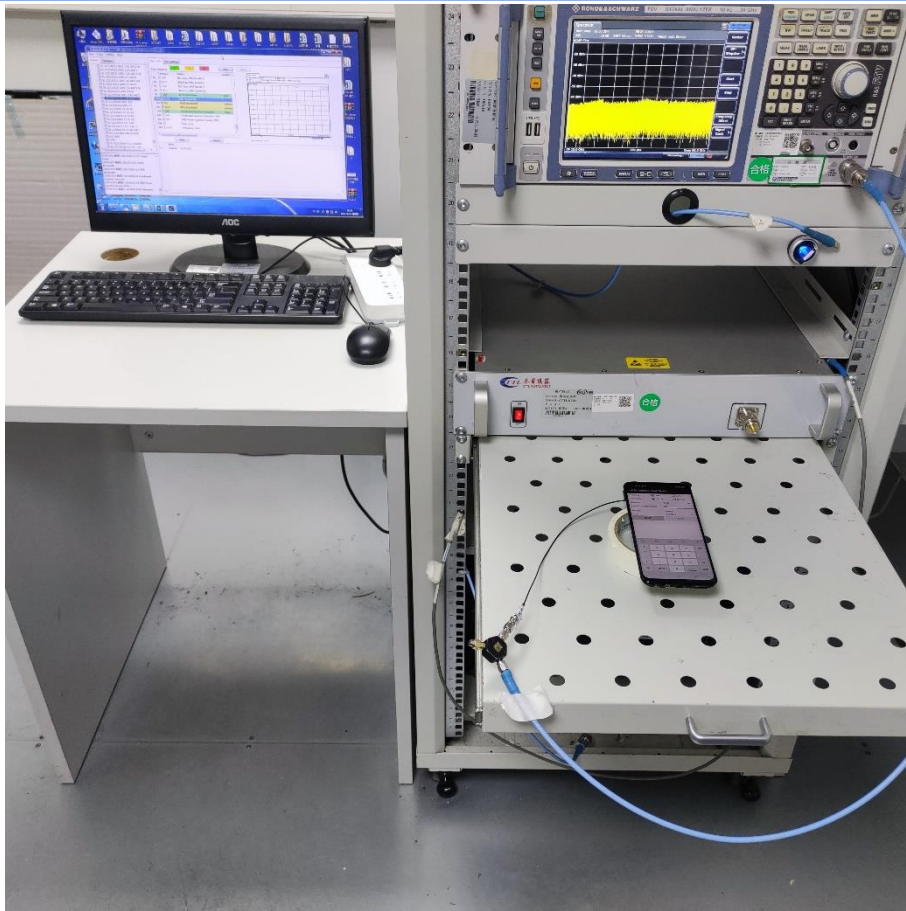

### 1 Radiated Test Photo

Below 30MHz-BT/WIFI

30MHz-1GHz-BT/WIFI

Close-up-BT/WIFI

Above 1GHz-BT/WIFI

Close-up-BT/WIFI

30MHz-1GHz-RF

Above 1GHz-RF

## 2 Conducted Test Photo

Conducted Test-BT3.0

Conducted Test-BLE

Conducted Test-WIFI

DFS Test

Conducted Test-RF