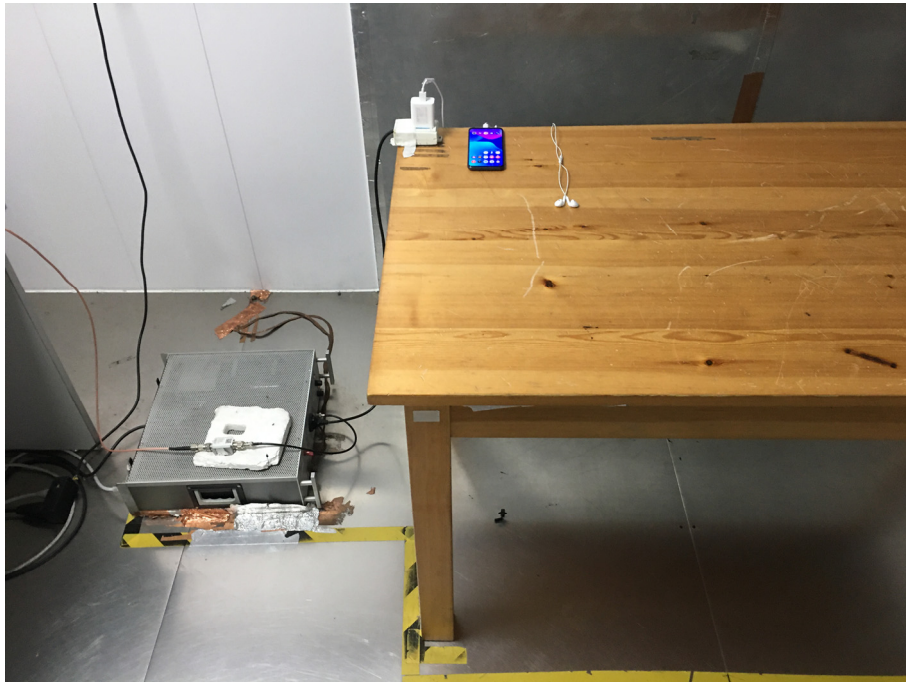

## EMC TEST SETUP PHOTOS

### 1 Radiated Field Strength Measurement

Below 1 GHz, The Camera Test Mode

Close-up Photo

Above 1 GHz, The Camera Test Mode

Below 1 GHz, The USB Test Mode

Close-up Photo, The USB Test Mode

Above 1 GHz, The USB Test Mode

## 2 Conducted Emission

The Camera Test Mode

The Camera Test Mode

The USB Test Mode

The USB Test Mode