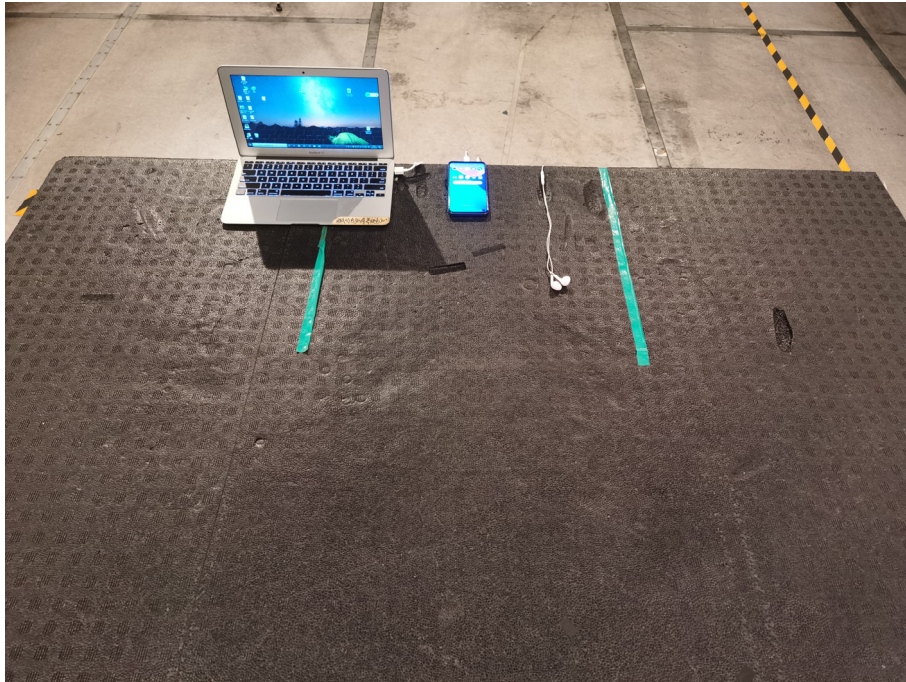

## EMC TEST SETUP PHOTOS

### 1 Radiated Field Strength Measurement

Below 1 GHz, The Camera Test Mode

Close-up Photo

Above 1 GHz, The Camera Test Mode

Below 1 GHz, The USB Test Mode

Close-up Photo, The USB Test Mode

Above 1 GHz, The USB Test Mode

## 2 Conducted Emission

The Camera Test Mode

The Camera Test Mode

The USB Test Mode

The USB Test Mode