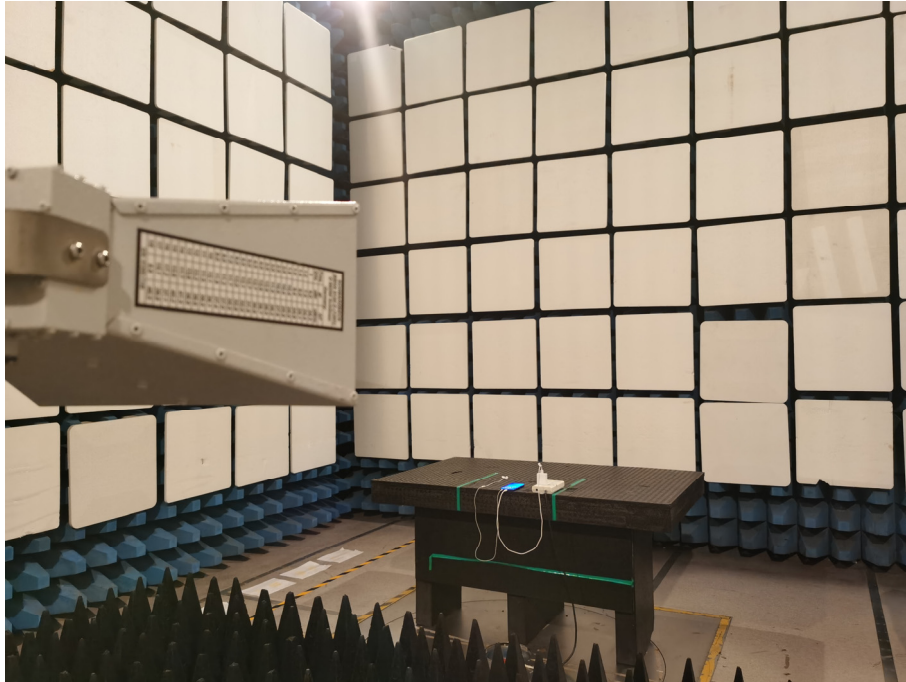

## EMC TEST SETUP PHOTOS

### 1 Radiated Field Strength Measurement

Below 1 GHz, The Camera Test Mode

Close-up Photo

Above 1 GHz, The Camera Test Mode

Below 1 GHz, The USB Test Mode

Close-up Photo, The USB Test Mode

Above 1 GHz, The USB Test Mode

## 2 Conducted Emission

The Camera Test Mode

The Camera Test Mode

The USB Test Mode

The USB Test Mode