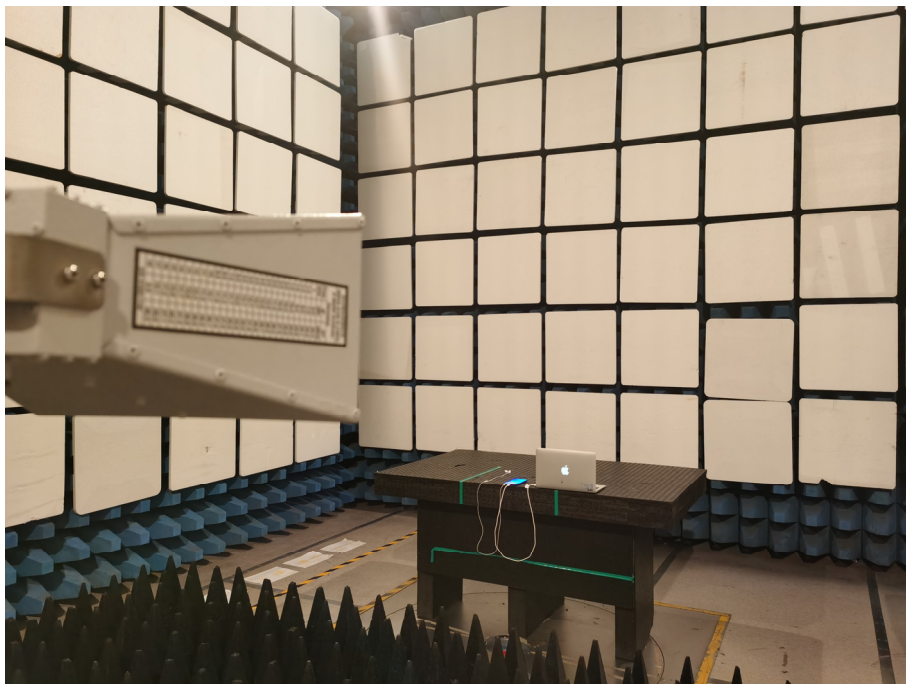

## EMC TEST SETUP PHOTOS

### 1 Radiated Field Strength Measurement

Below 1 GHz, The Camera Test Mode

Close-up Photo

Above 1 GHz, The Camera Test Mode

Below 1 GHz, The USB Test Mode

Close-up Photo, The USB Test Mode

Above 1 GHz, The USB Test Mode

## 2 Conducted Emission

The Camera Test Mode

The Camera Test Mode

The USB Test Mode

The USB Test Mode