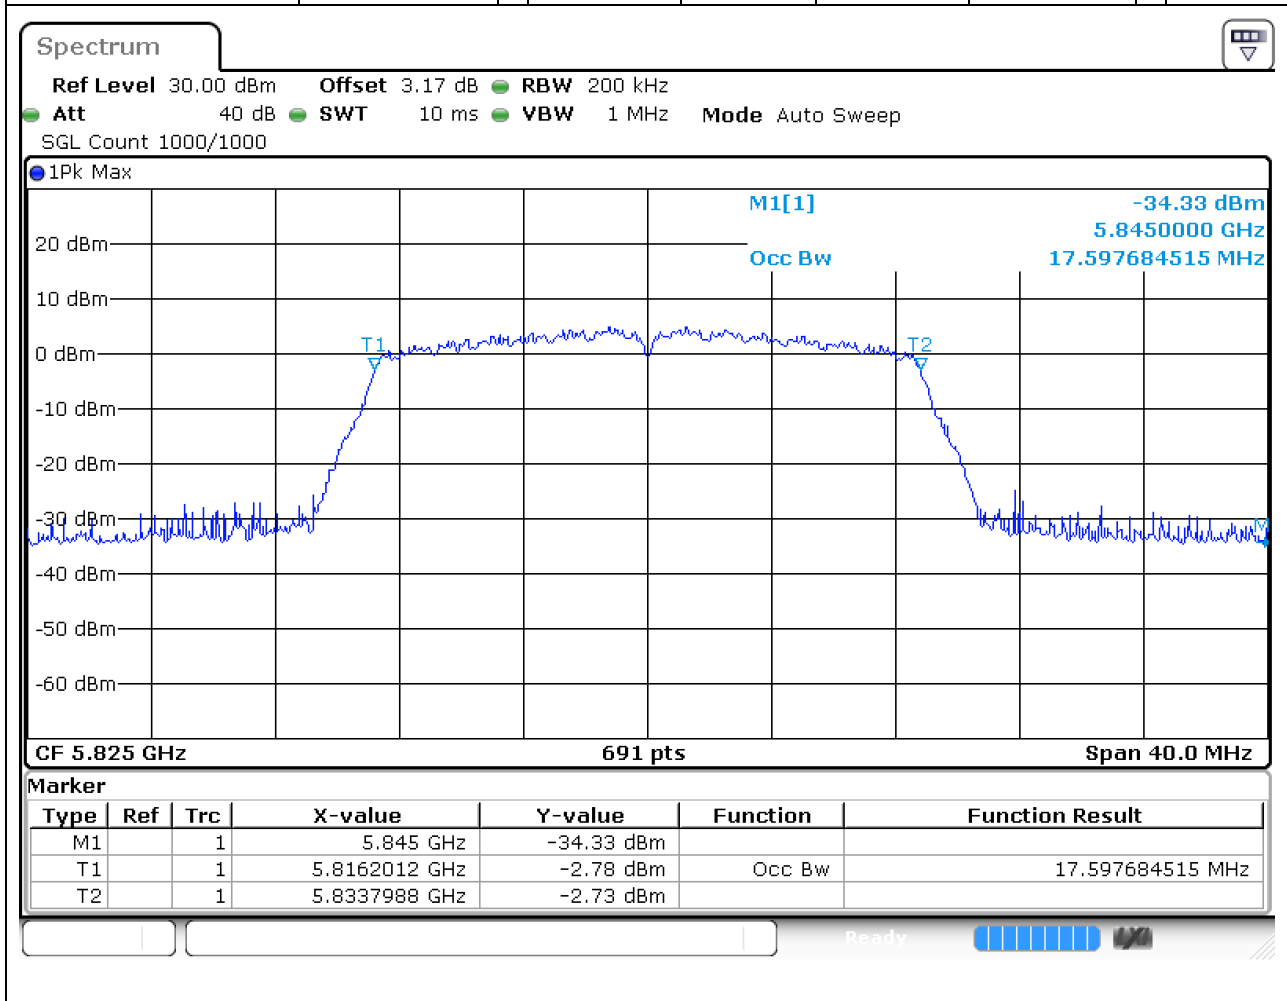

56. 802.11ac_20M_Band4_H

56.1. A.2.2-99% Bandwidth(NTNV)

Center Frequency (MHz)	OBW Power (%)	RBW (MHz)	Detector	Limit (MHz)	OBW (MHz)	Verdict
5825	99	0.2	Peak	0	17.597685	Unknown