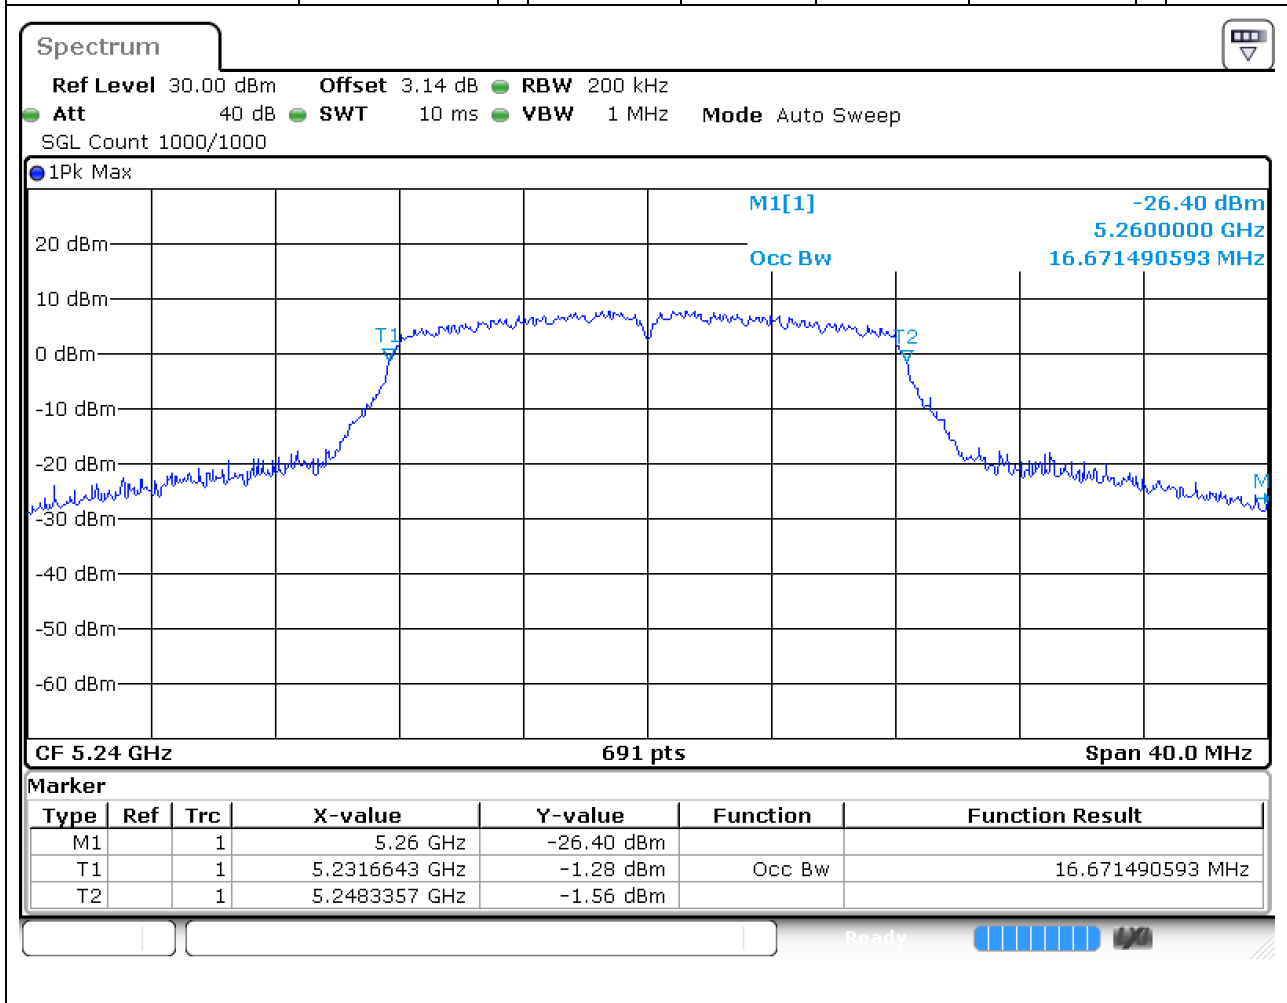

3. 802.11a_20M_Band1_H

3.1. A.2.2-99% Bandwidth(NTNV)

Center Frequency (MHz)	OBW Power (%)	RBW (MHz)	Detector	Limit (MHz)	OBW (MHz)	Verdict
5240	99	0.2	Peak	0	16.671491	Unknown