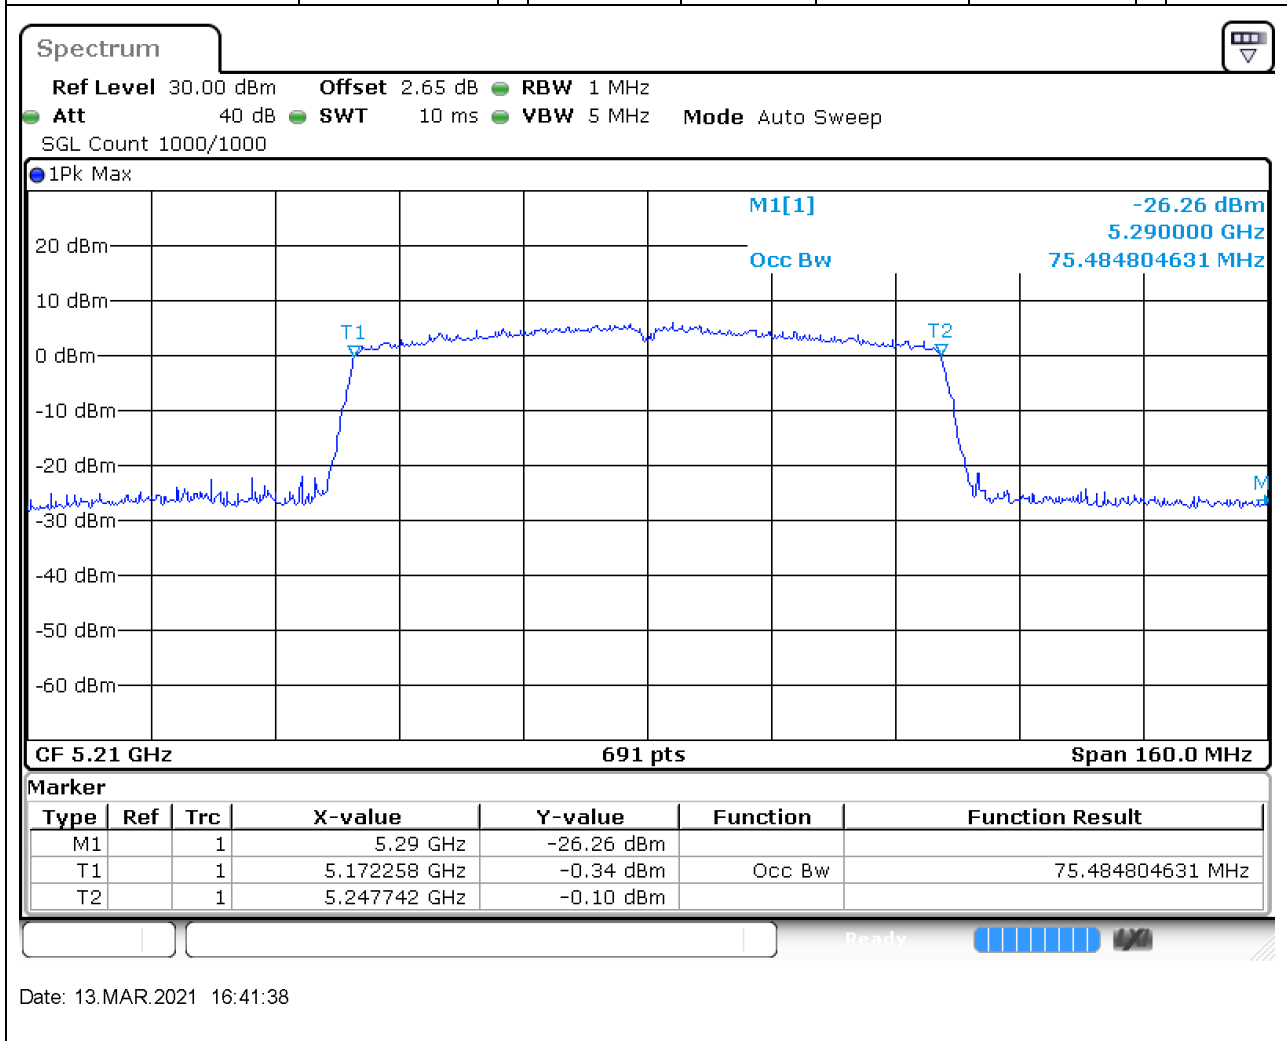

14. 802.11ac_80M_Band1_M

14.2. A.2.2-99% Bandwidth(NTNV)

Center Frequency (MHz)	OBW Power (%)	RBW (MHz)	Detector	Limit (MHz)	OBW (MHz)	Verdict
5210	99	1	Peak	0	75.484805	Unknown