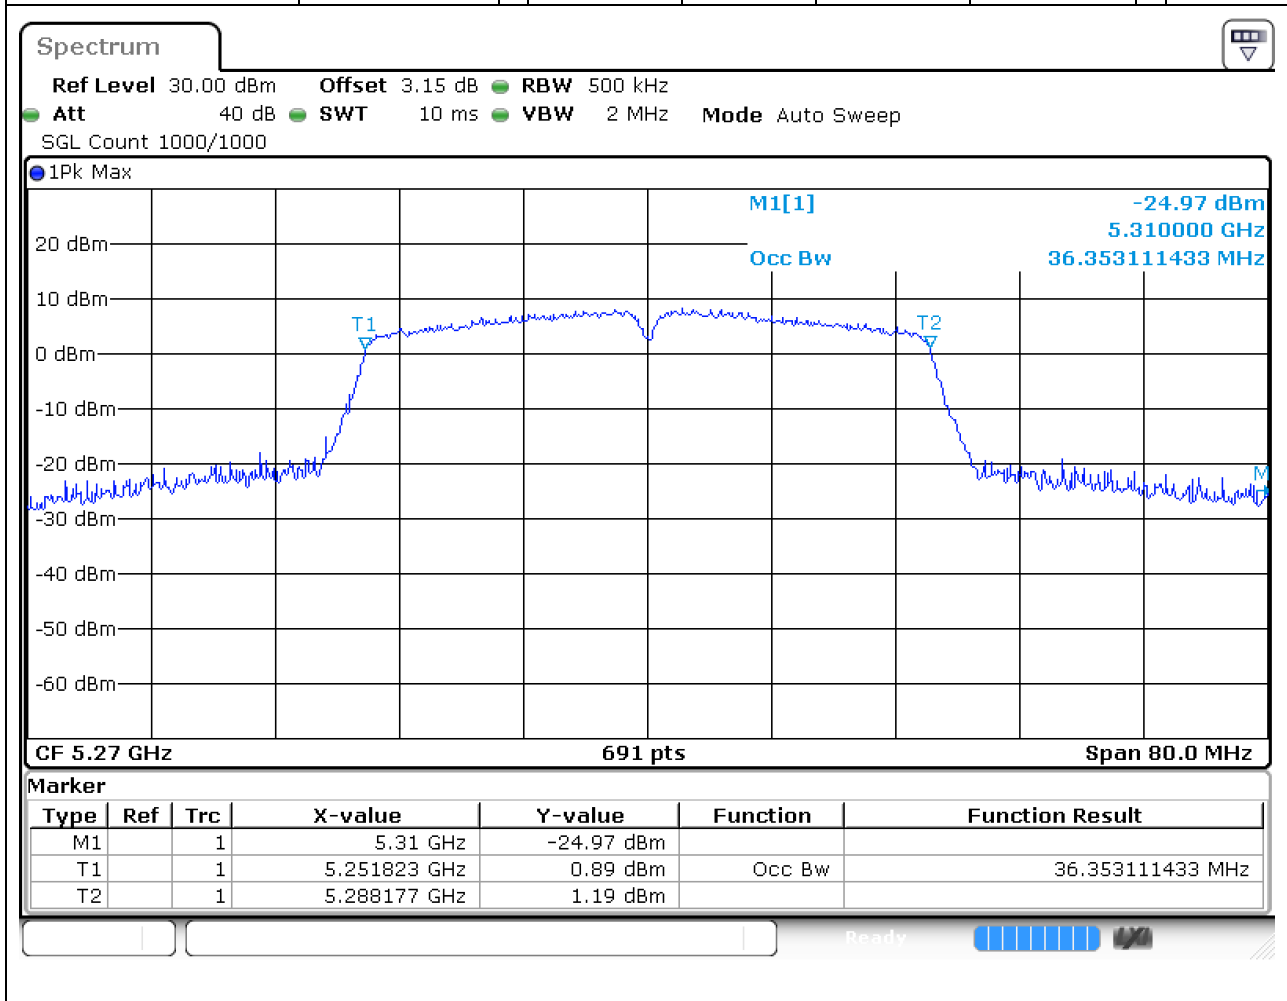

26. 802.11ac_40M_Band2_L

26.1. A.2.2-99% Bandwidth(NTNV)

Center Frequency (MHz)	OBW Power (%)	RBW (MHz)	Detector	Limit (MHz)	OBW (MHz)	Verdict
5270	99	0.5	Peak	0	36.353111	Unknown