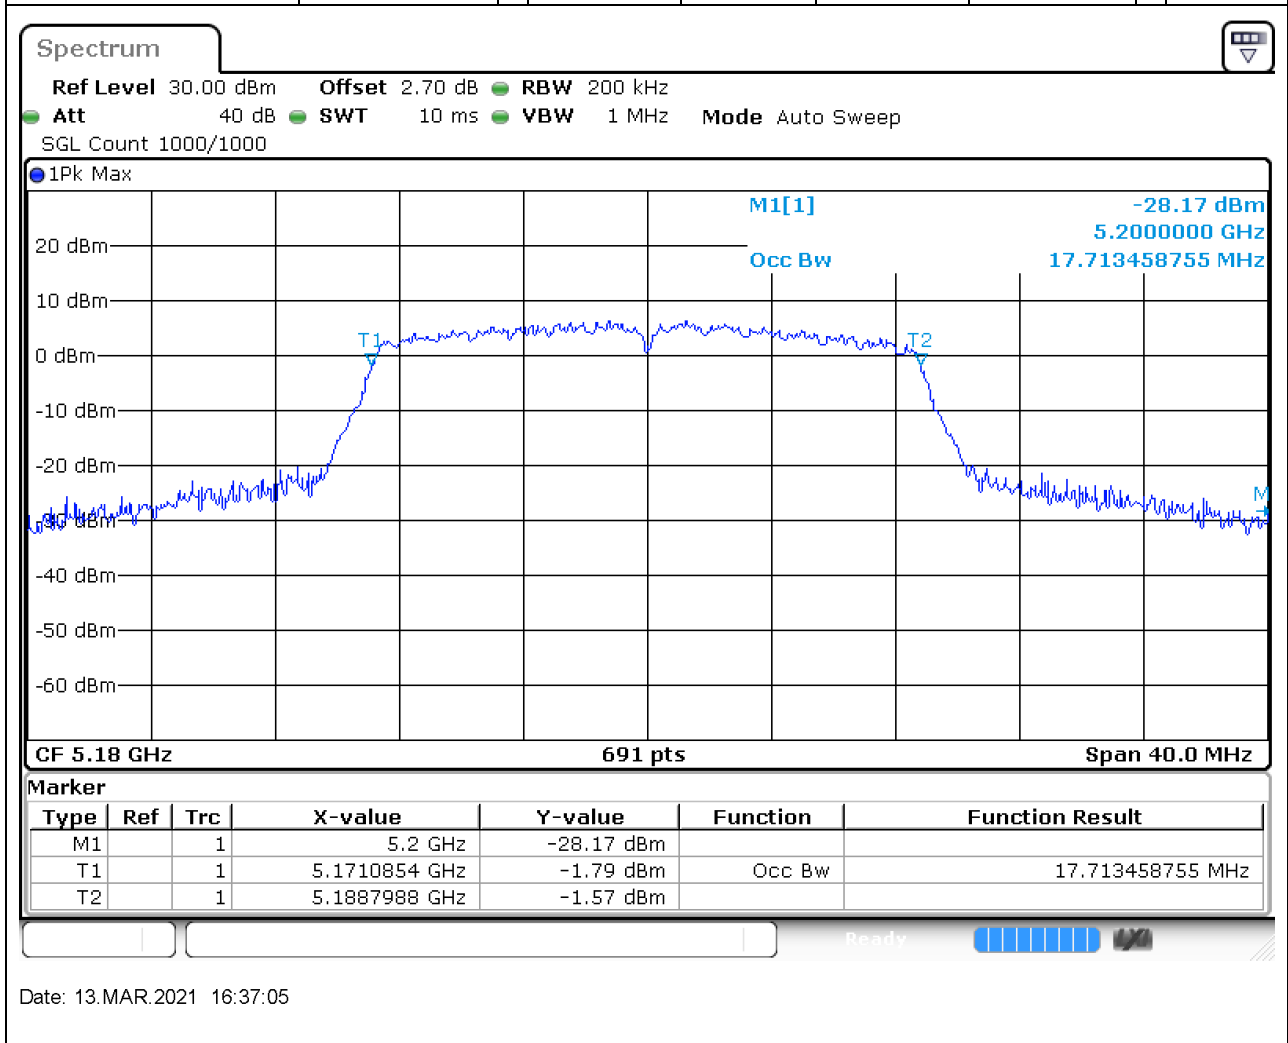

9. 802.11ac_20M_Band1_L

9.2. A.2.2-99% Bandwidth(NTNV)

Center Frequency (MHz)	OBW Power (%)	RBW (MHz)	Detector	Limit (MHz)	OBW (MHz)	Verdict
5180	99	0.2	Peak	0	17.713459	Unknown