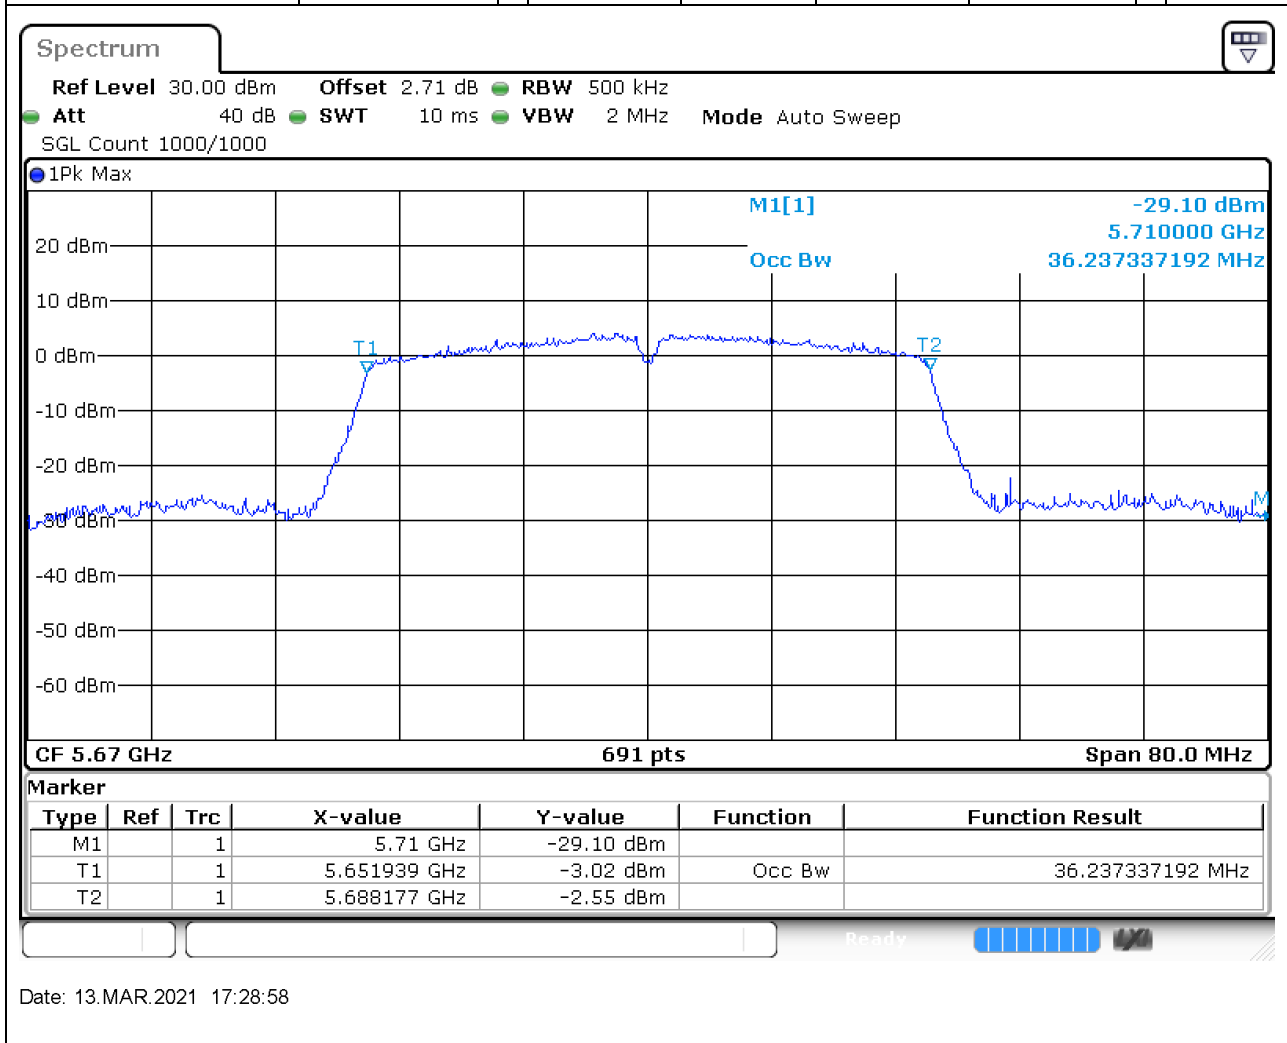

37. 802.11n_40M_Band3_H

37.2. A.2.2-99% Bandwidth(NTNV)

Center Frequency (MHz)	OBW Power (%)	RBW (MHz)	Detector	Limit (MHz)	OBW (MHz)	Verdict
5670	99	0.5	Peak	0	36.237337	Unknown