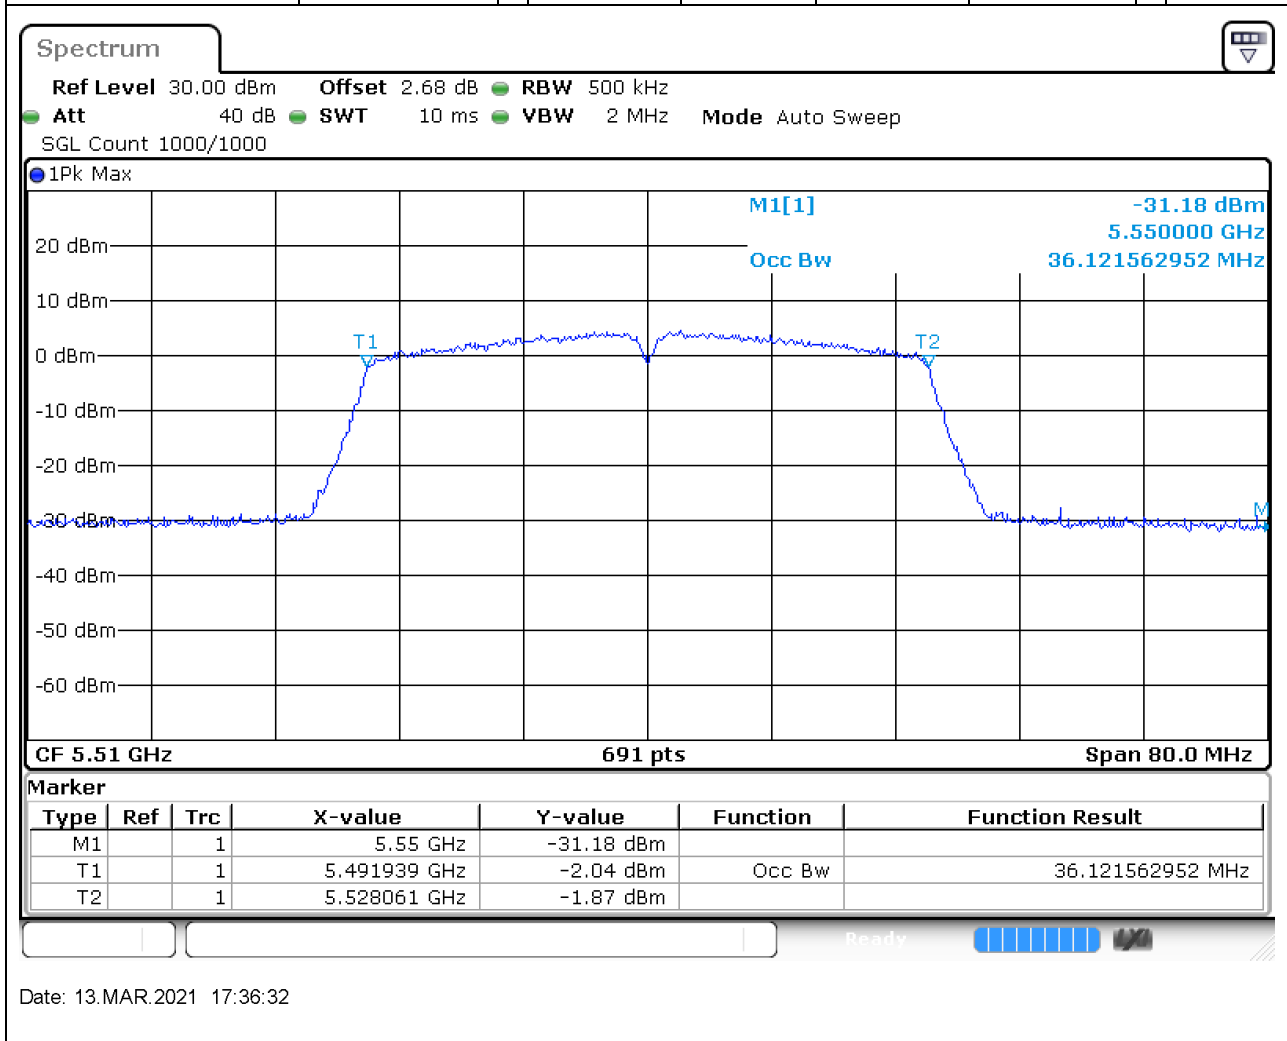

41. 802.11ac_40M_Band3_L

41.2. A.2.2-99% Bandwidth(NTNV)

Center Frequency (MHz)	OBW Power (%)	RBW (MHz)	Detector	Limit (MHz)	OBW (MHz)	Verdict
5510	99	0.5	Peak	0	36.121563	Unknown