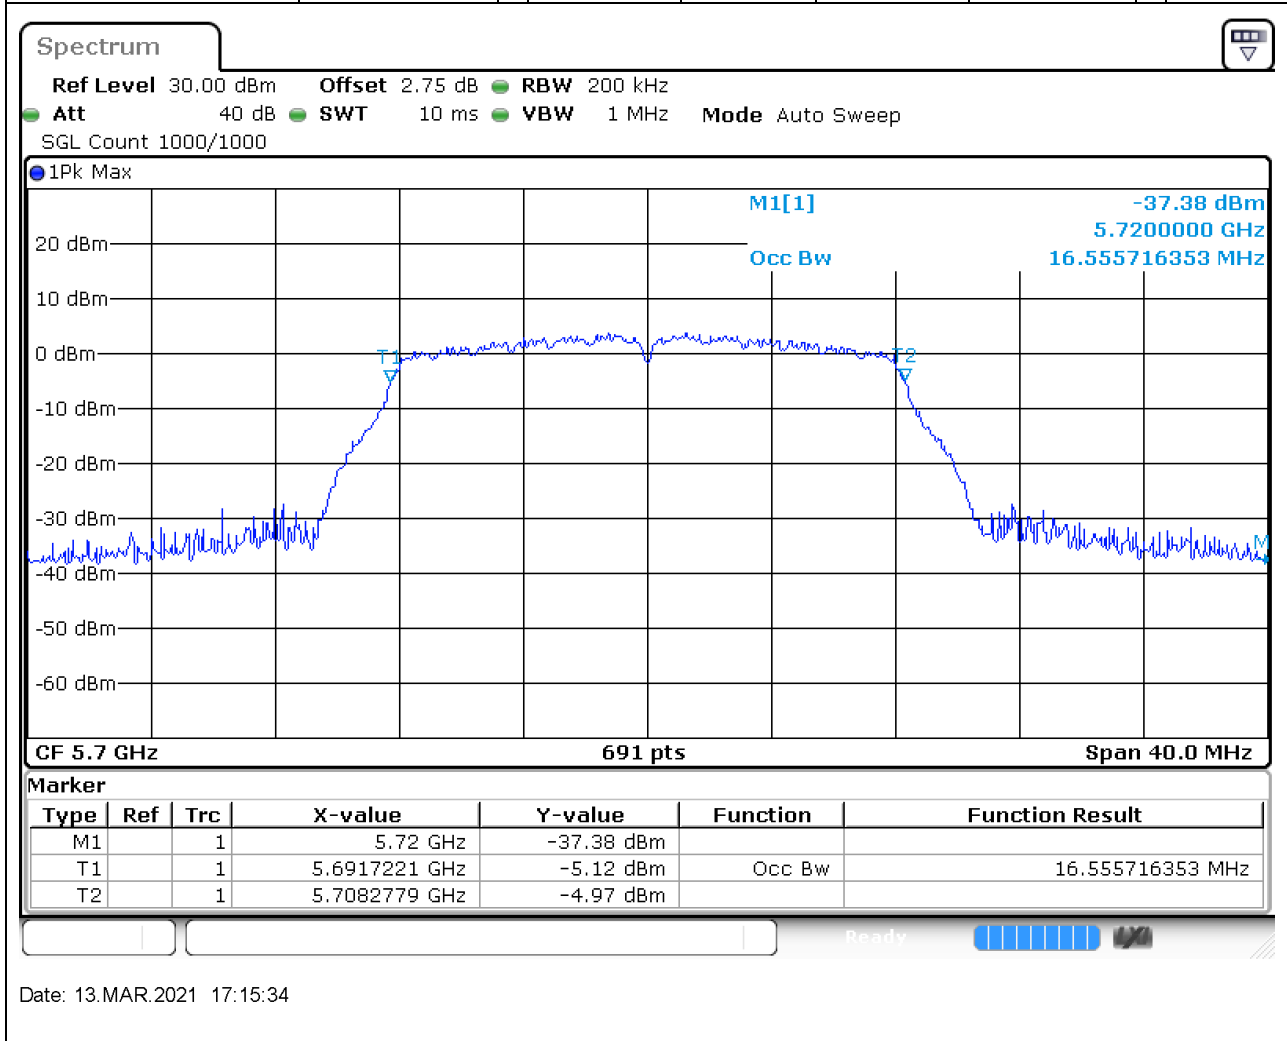

31. 802.11a_20M_Band3_H

31.2. A.2.2-99% Bandwidth(NTNV)

Center Frequency (MHz)	OBW Power (%)	RBW (MHz)	Detector	Limit (MHz)	OBW (MHz)	Verdict
5700	99	0.2	Peak	0	16.555716	Unknown