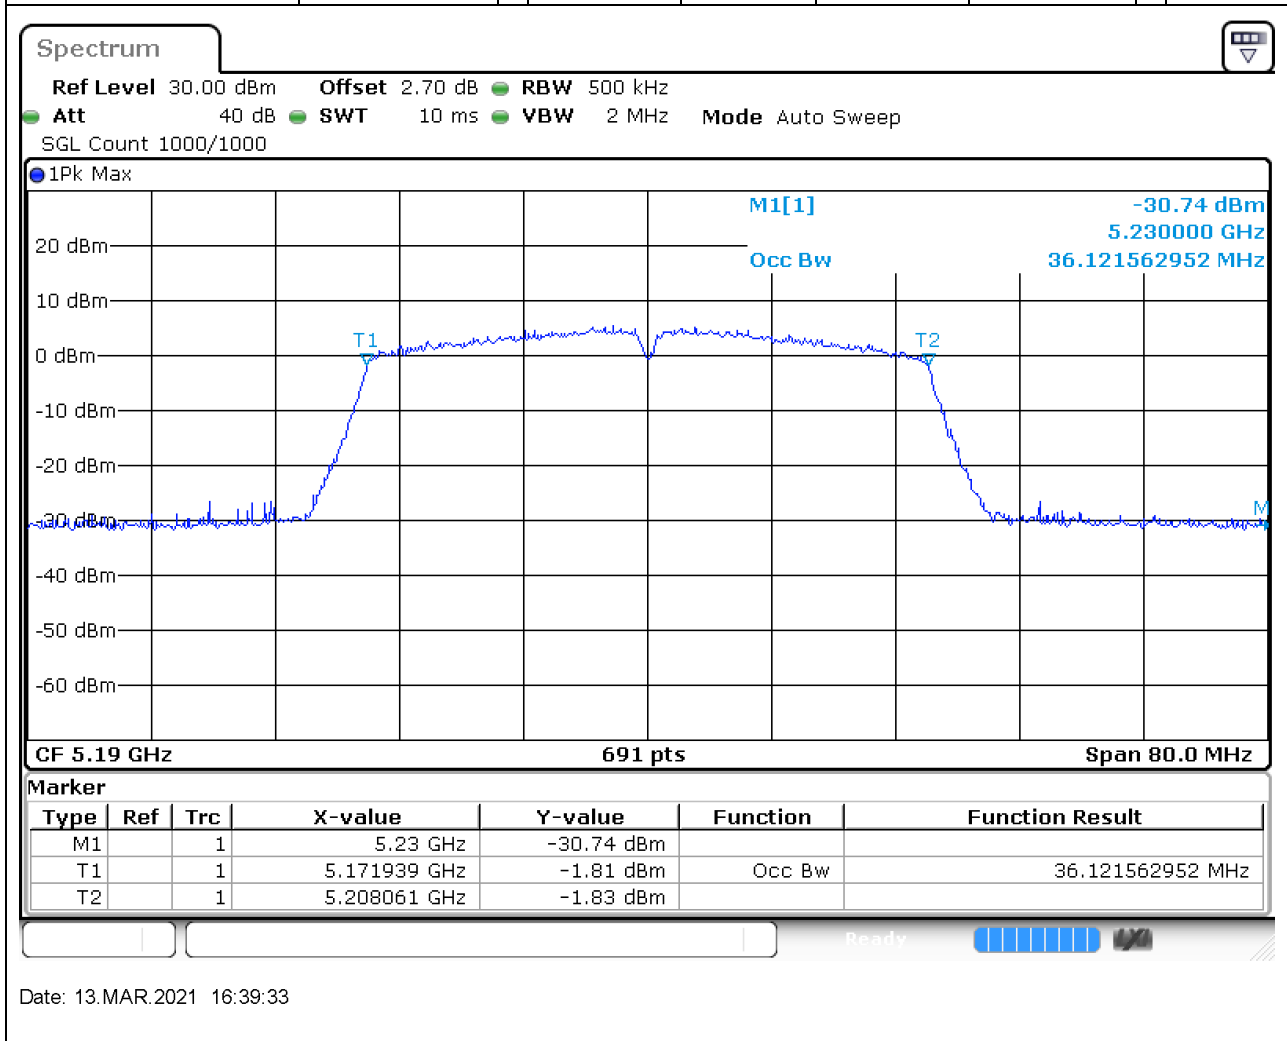

12. 802.11ac_40M_Band1_L

12.2. A.2.2-99% Bandwidth(NTNV)

Center Frequency (MHz)	OBW Power (%)	RBW (MHz)	Detector	Limit (MHz)	OBW (MHz)	Verdict
5190	99	0.5	Peak	0	36.121563	Unknown