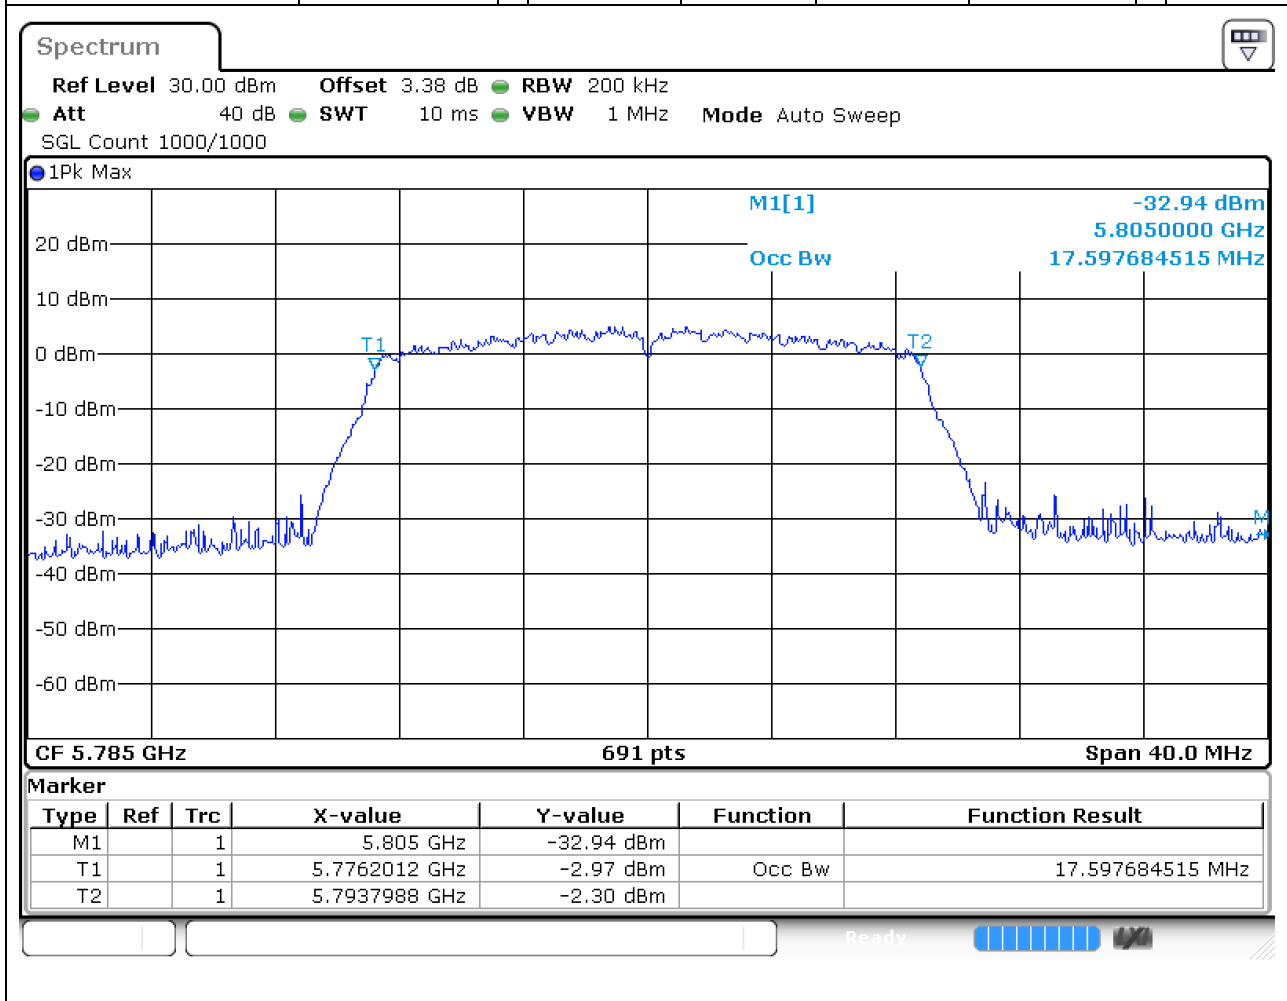

55. 802.11ac_20M_Band4_M

55.1. A.2.2-99% Bandwidth(NTNV)

Center Frequency (MHz)	OBW Power (%)	RBW (MHz)	Detector	Limit (MHz)	OBW (MHz)	Verdict
5785	99	0.2	Peak	0	17.597685	Unknown