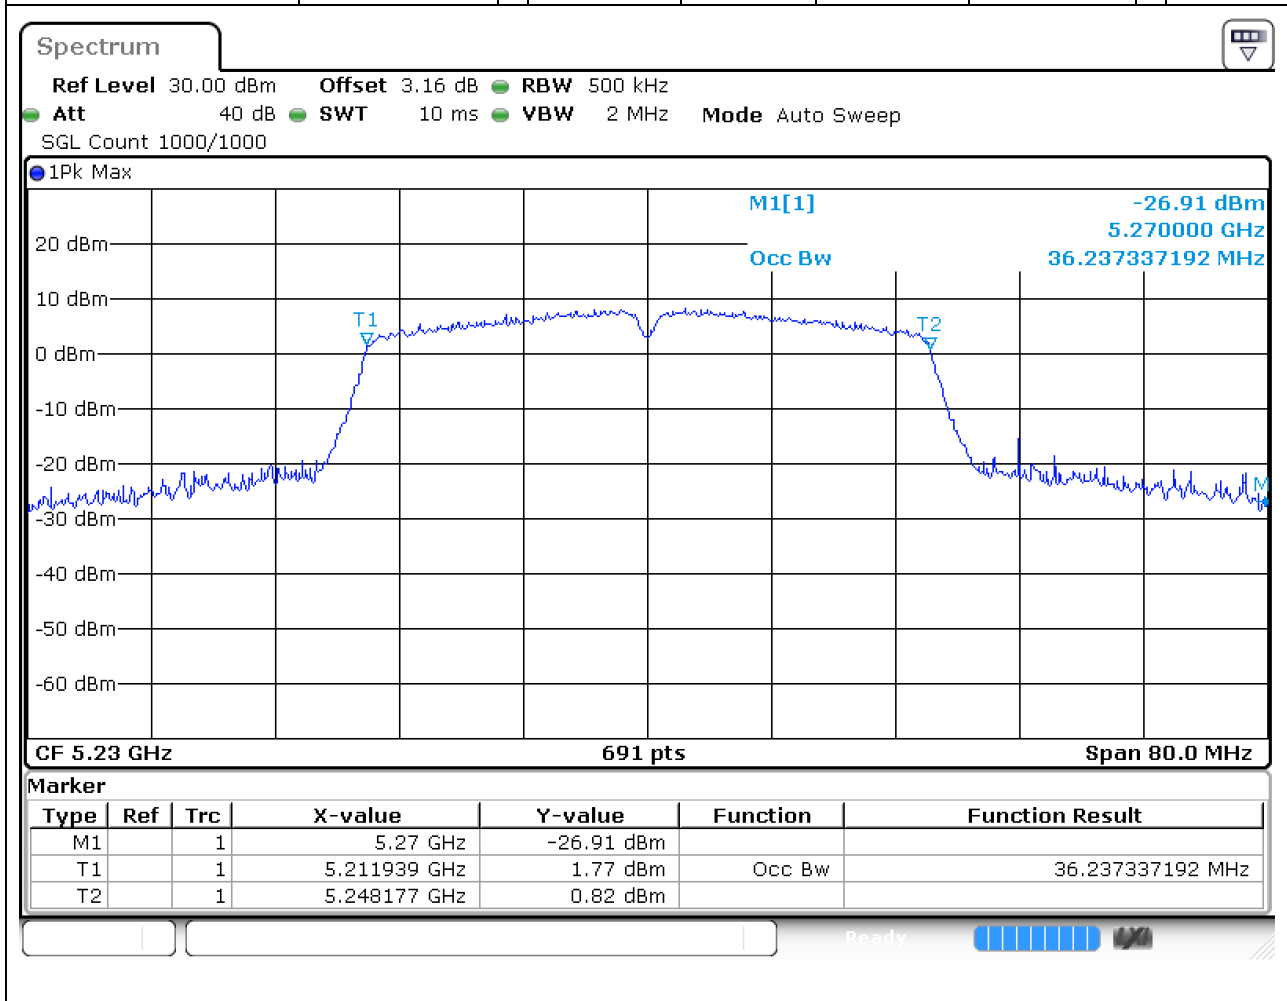

12. 802.11ac_40M_Band1_L

12.2. A.2.2-99% Bandwidth(NTNV)

Center Frequency (MHz)	OBW Power (%)	RBW (MHz)	Detector	Limit (MHz)	OBW (MHz)	Verdict
5190	99	0.5	Peak	0	36.121563	Unknown

13. 802.11ac_40M_Band1_H

13.1. A.2.2-99% Bandwidth(NTNV)

Center Frequency (MHz)	OBW Power (%)	RBW (MHz)	Detector	Limit (MHz)	OBW (MHz)	Verdict
5230	99	0.5	Peak	0	36.237337	Unknown

14. 802.11ac_80M_Band1_M

14.2. A.2.2-99% Bandwidth(NTNV)