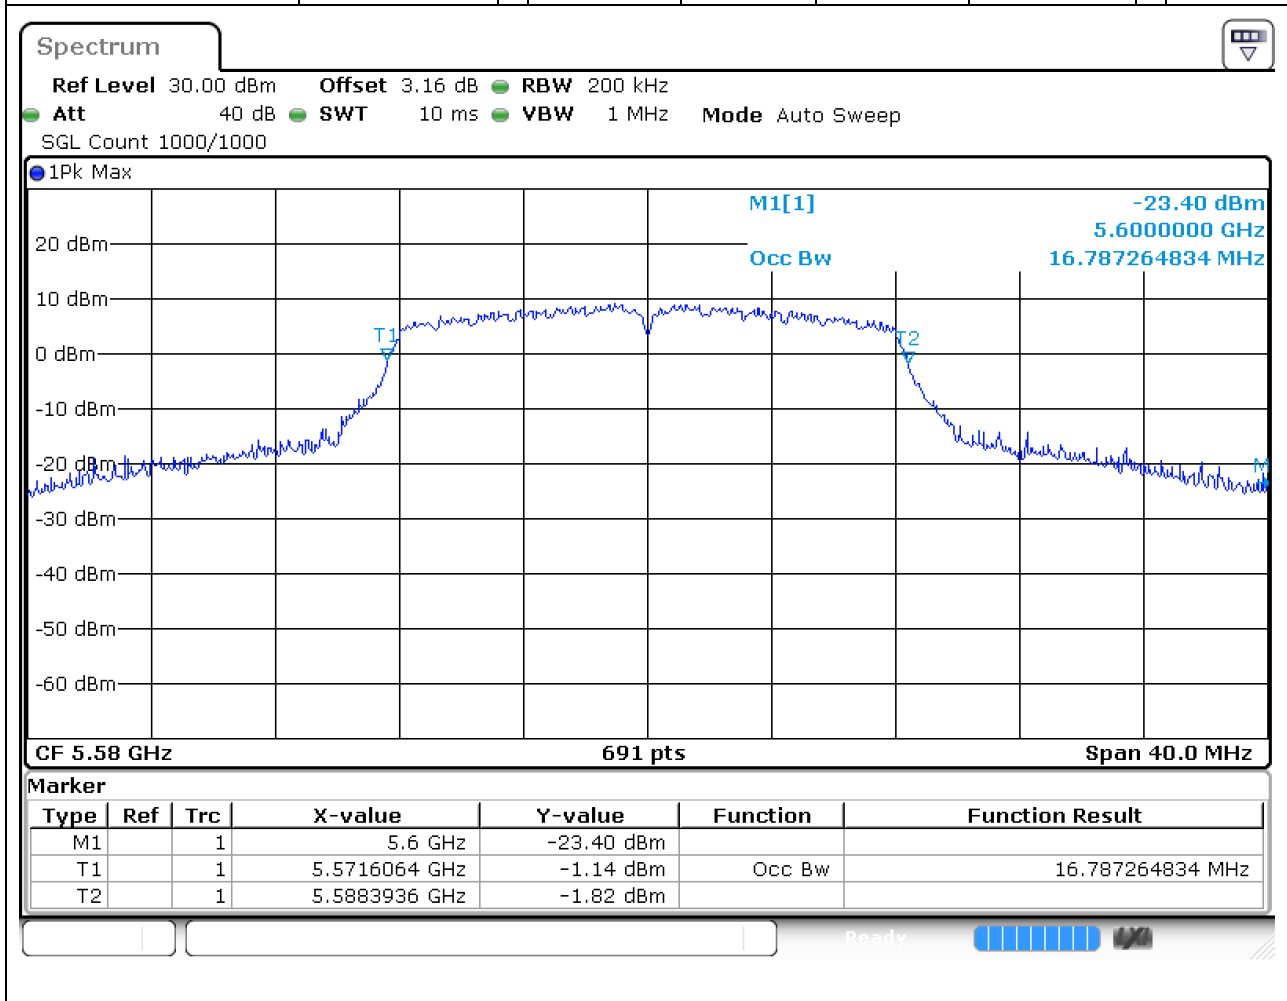

30. 802.11a_20M_Band3_M

30.1. A.2.2-99% Bandwidth(NTNV)

Center Frequency (MHz)	OBW Power (%)	RBW (MHz)	Detector	Limit (MHz)	OBW (MHz)	Verdict
5580	99	0.2	Peak	0	16.787265	Unknown