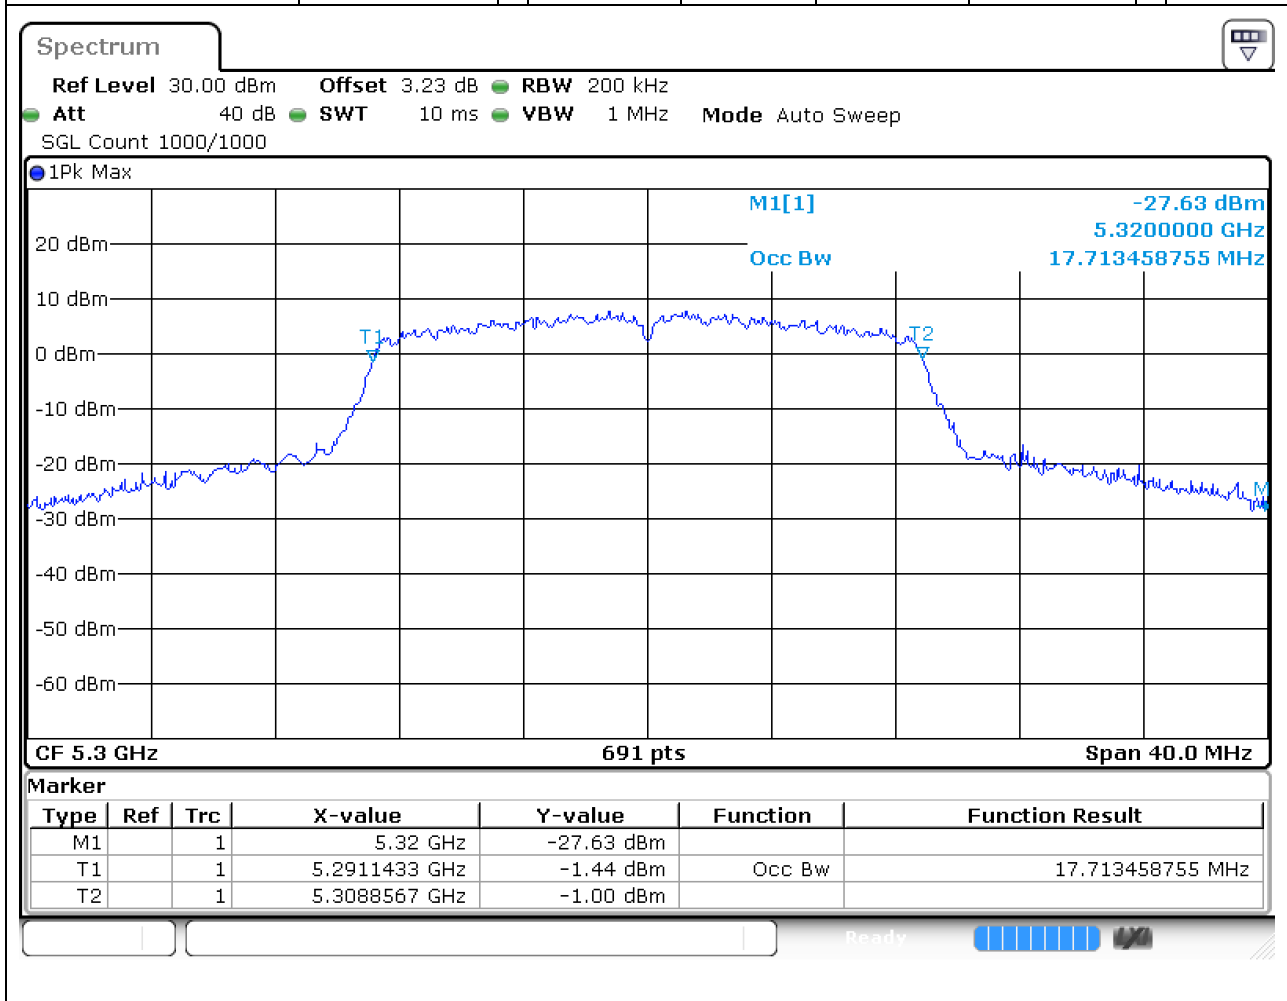

19. 802.11n_20M_Band2_M

19.1. A.2.2-99% Bandwidth(NTNV)

Center Frequency (MHz)	OBW Power (%)	RBW (MHz)	Detector	Limit (MHz)	OBW (MHz)	Verdict
5300	99	0.2	Peak	0	17.713459	Unknown