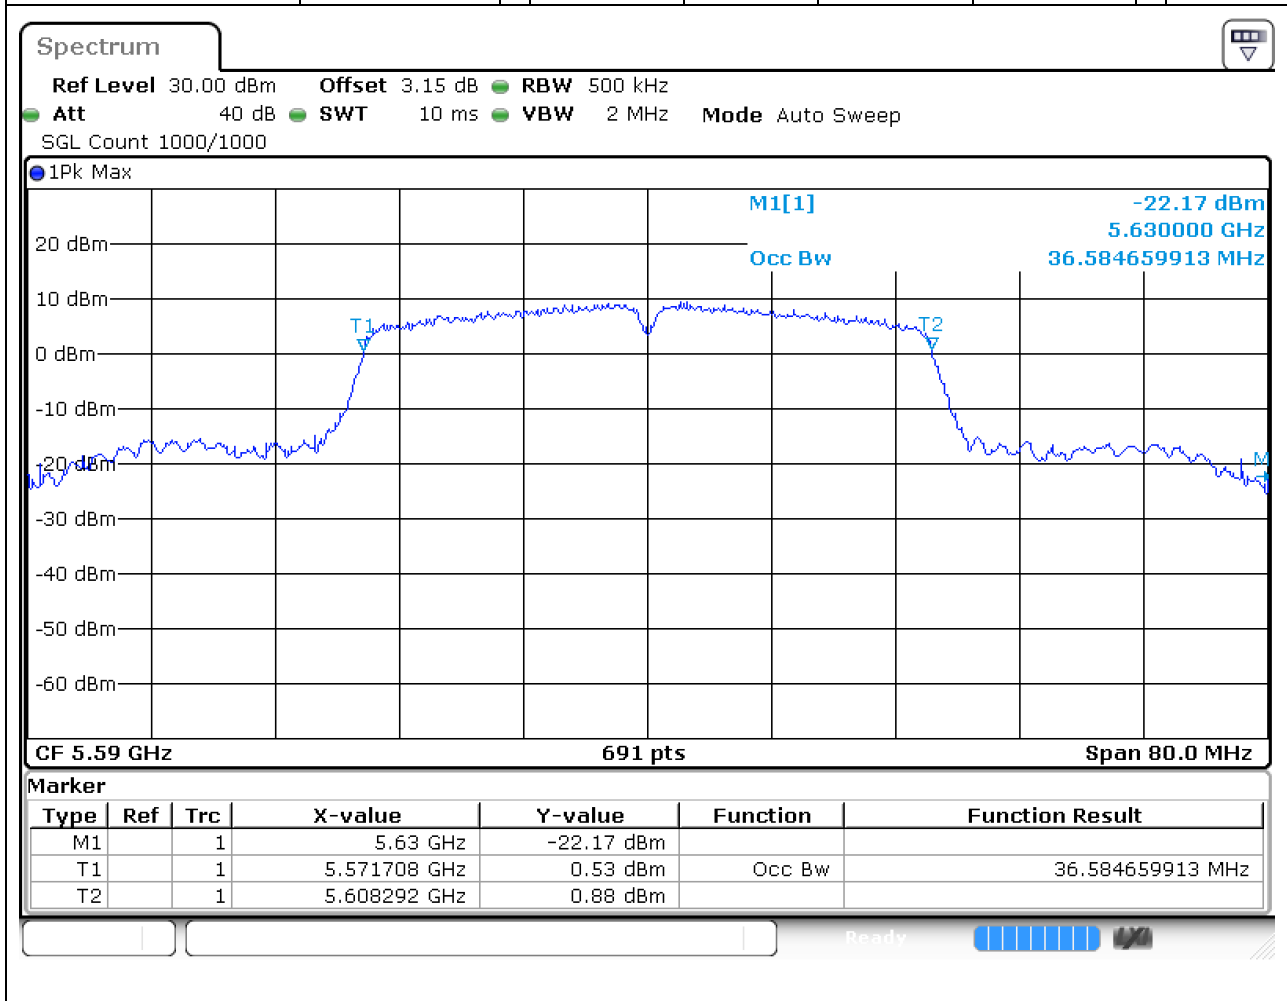

36. 802.11n_40M_Band3_M

36.1. A.2.2-99% Bandwidth(NTNV)

Center Frequency (MHz)	OBW Power (%)	RBW (MHz)	Detector	Limit (MHz)	OBW (MHz)	Verdict
5590	99	0.5	Peak	0	36.58466	Unknown