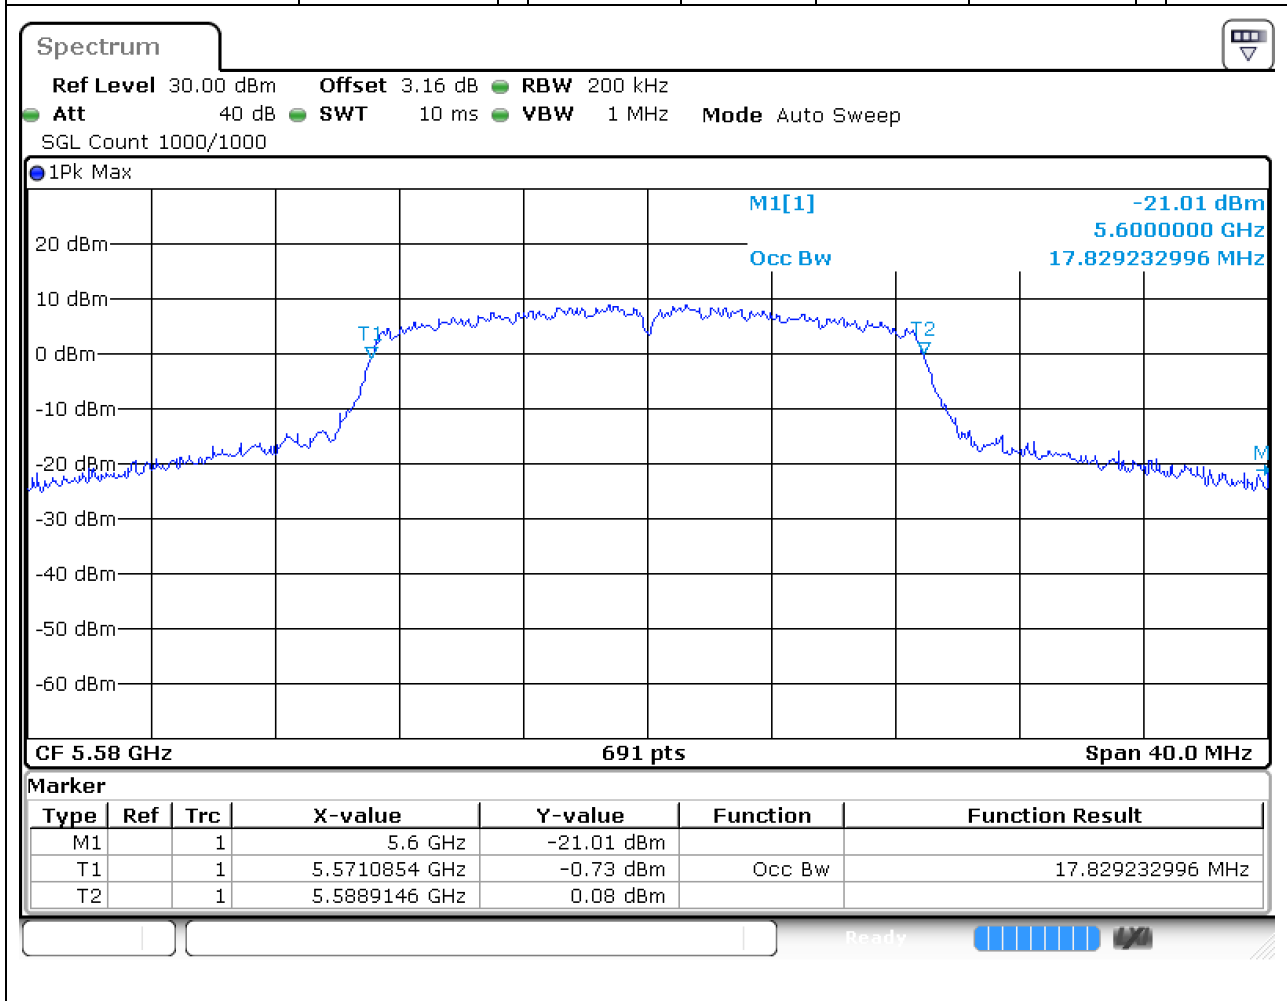

33. 802.11n_20M_Band3_M

33.1. A.2.2-99% Bandwidth(NTNV)

Center Frequency (MHz)	OBW Power (%)	RBW (MHz)	Detector	Limit (MHz)	OBW (MHz)	Verdict
5580	99	0.2	Peak	0	17.829233	Unknown