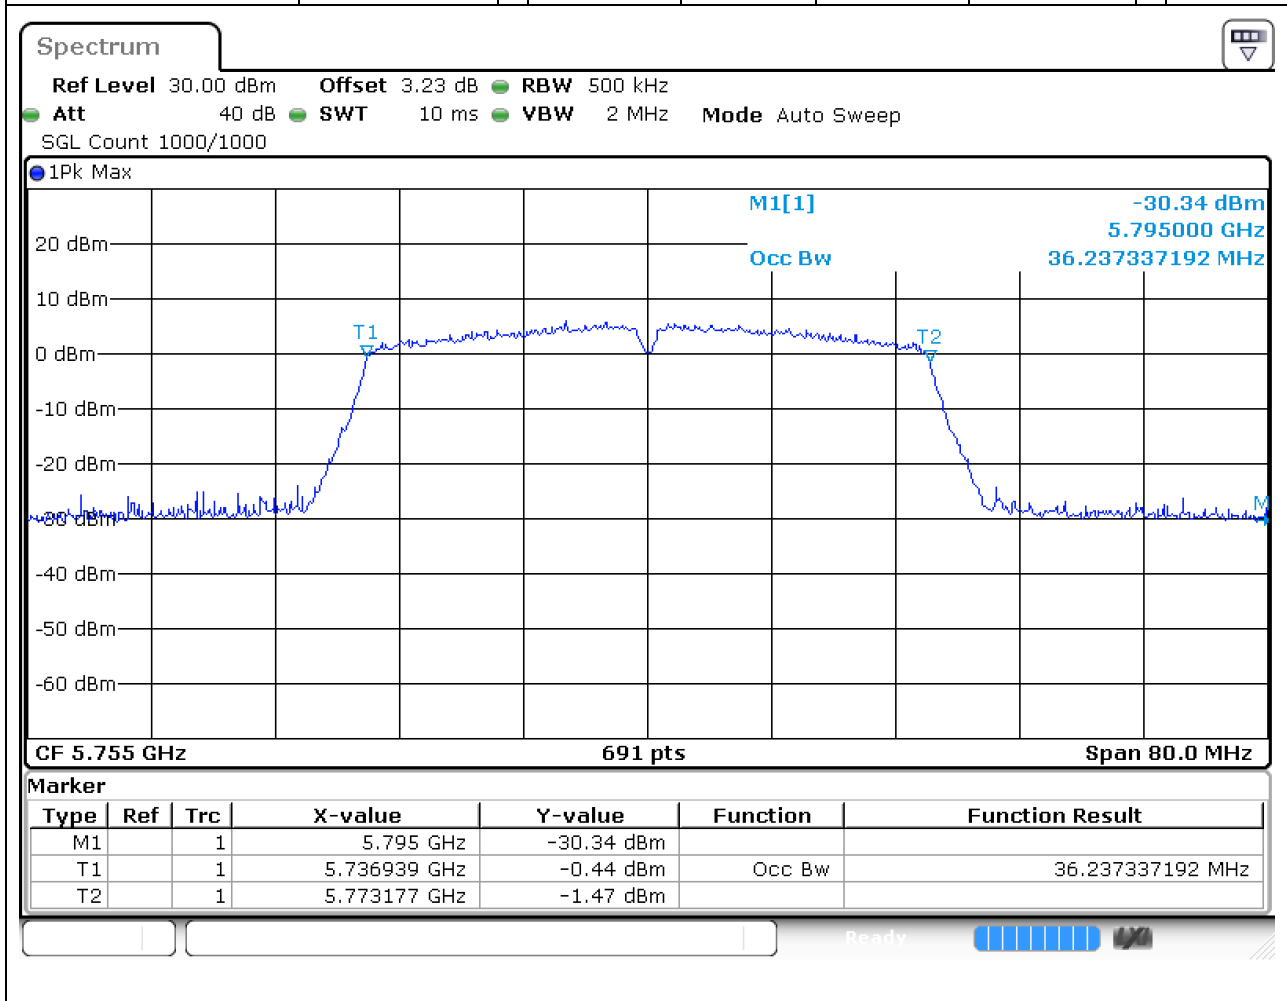

57. 802.11ac_40M_Band4_L

57.1. A.2.2-99% Bandwidth(NTNV)

Center Frequency (MHz)	OBW Power (%)	RBW (MHz)	Detector	Limit (MHz)	OBW (MHz)	Verdict
5755	99	0.5	Peak	0	36.237337	Unknown