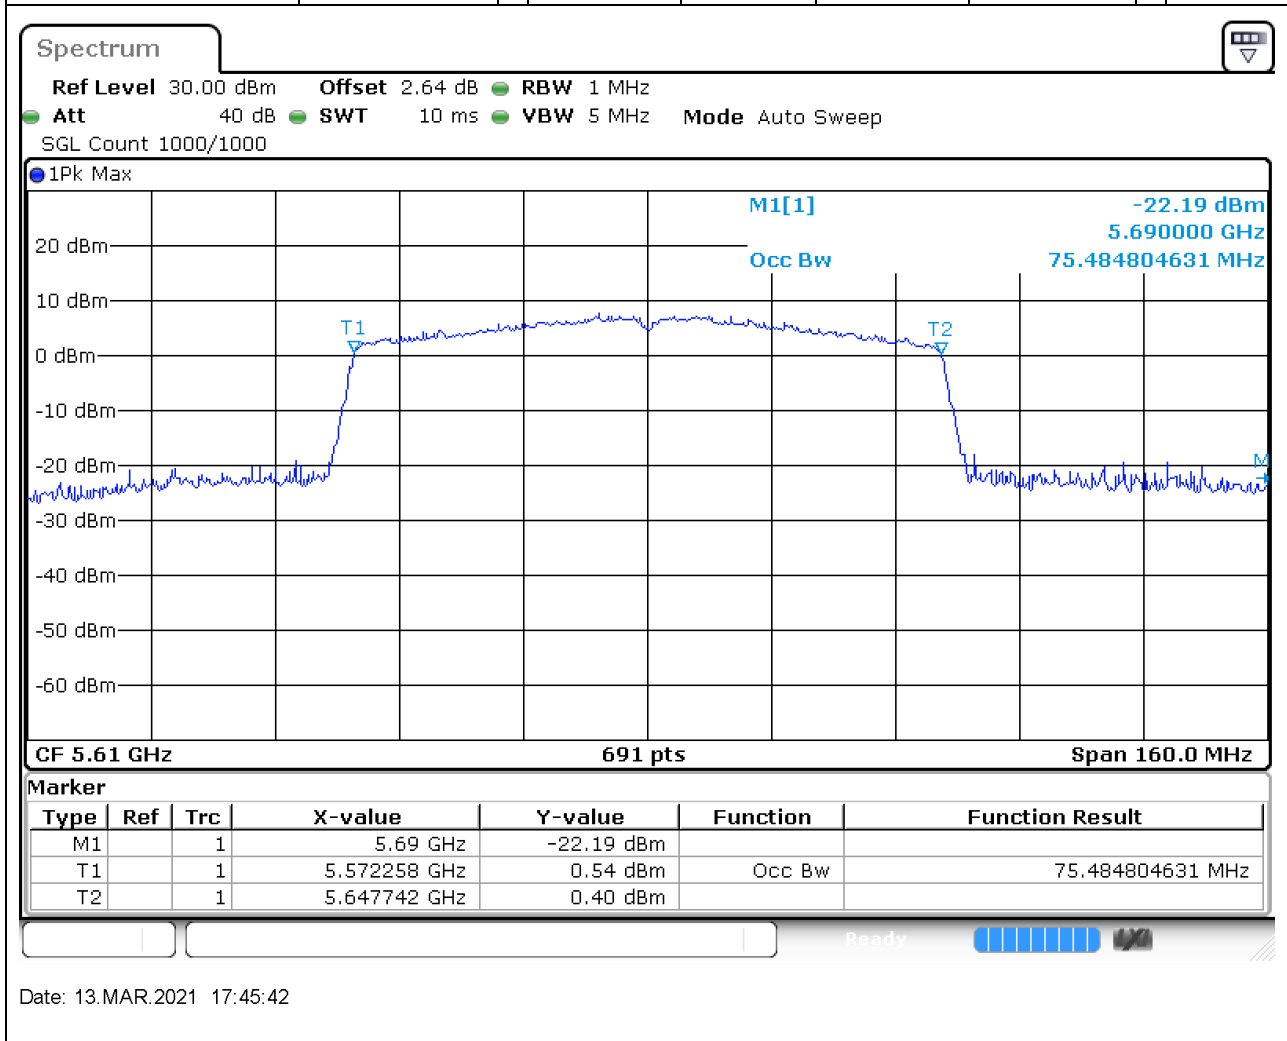

45. 802.11ac_80M_Band3_M

45.2. A.2.2-99% Bandwidth(NTNV)

Center Frequency (MHz)	OBW Power (%)	RBW (MHz)	Detector	Limit (MHz)	OBW (MHz)	Verdict
5610	99	1	Peak	0	75.484805	Unknown