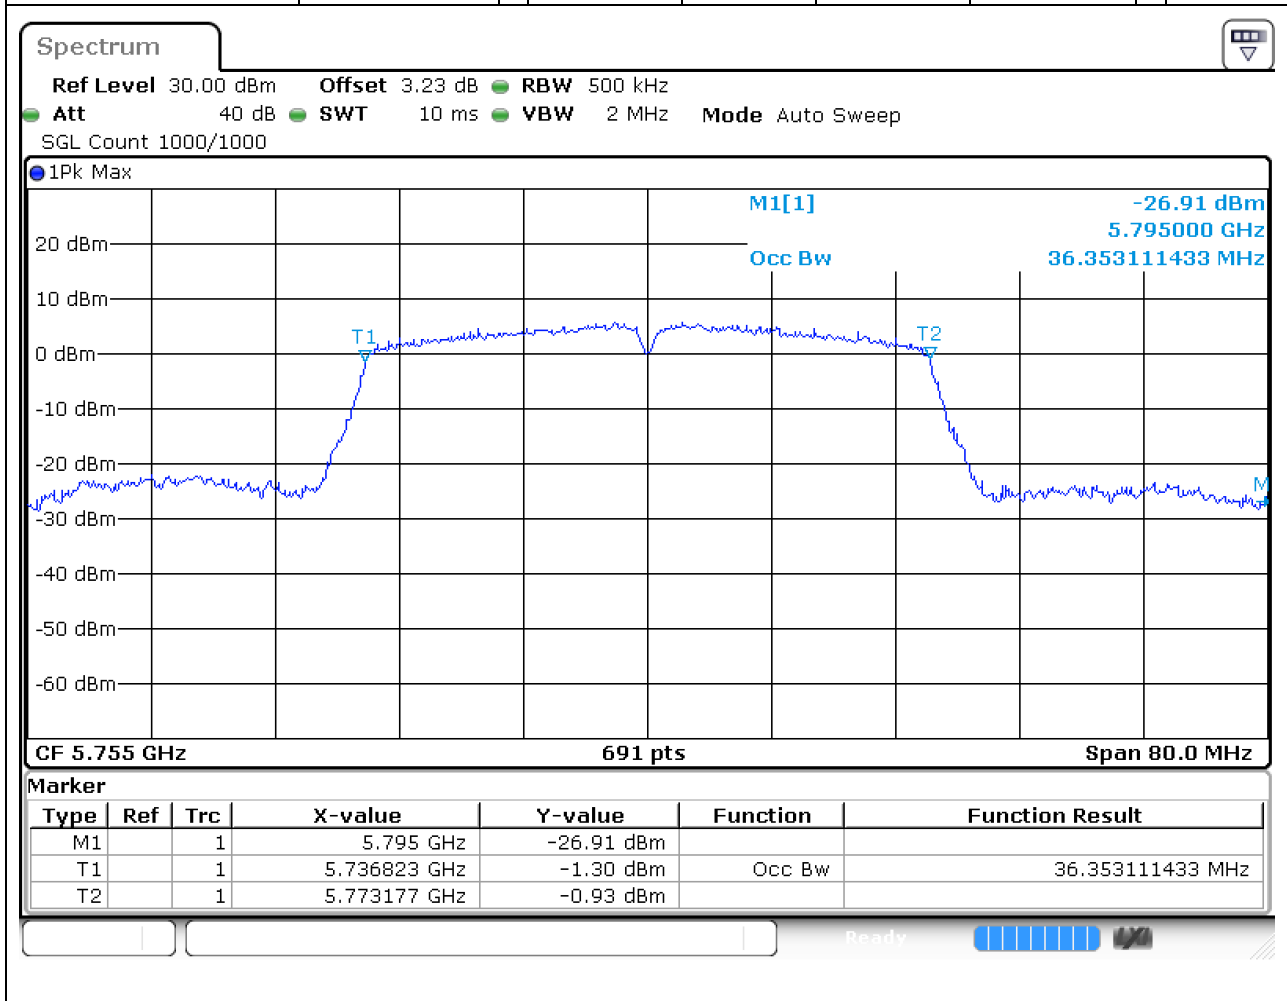

52. 802.11n_40M_Band4_L

52.1. A.2.2-99% Bandwidth(NTNV)

Center Frequency (MHz)	OBW Power (%)	RBW (MHz)	Detector	Limit (MHz)	OBW (MHz)	Verdict
5755	99	0.5	Peak	0	36.353111	Unknown