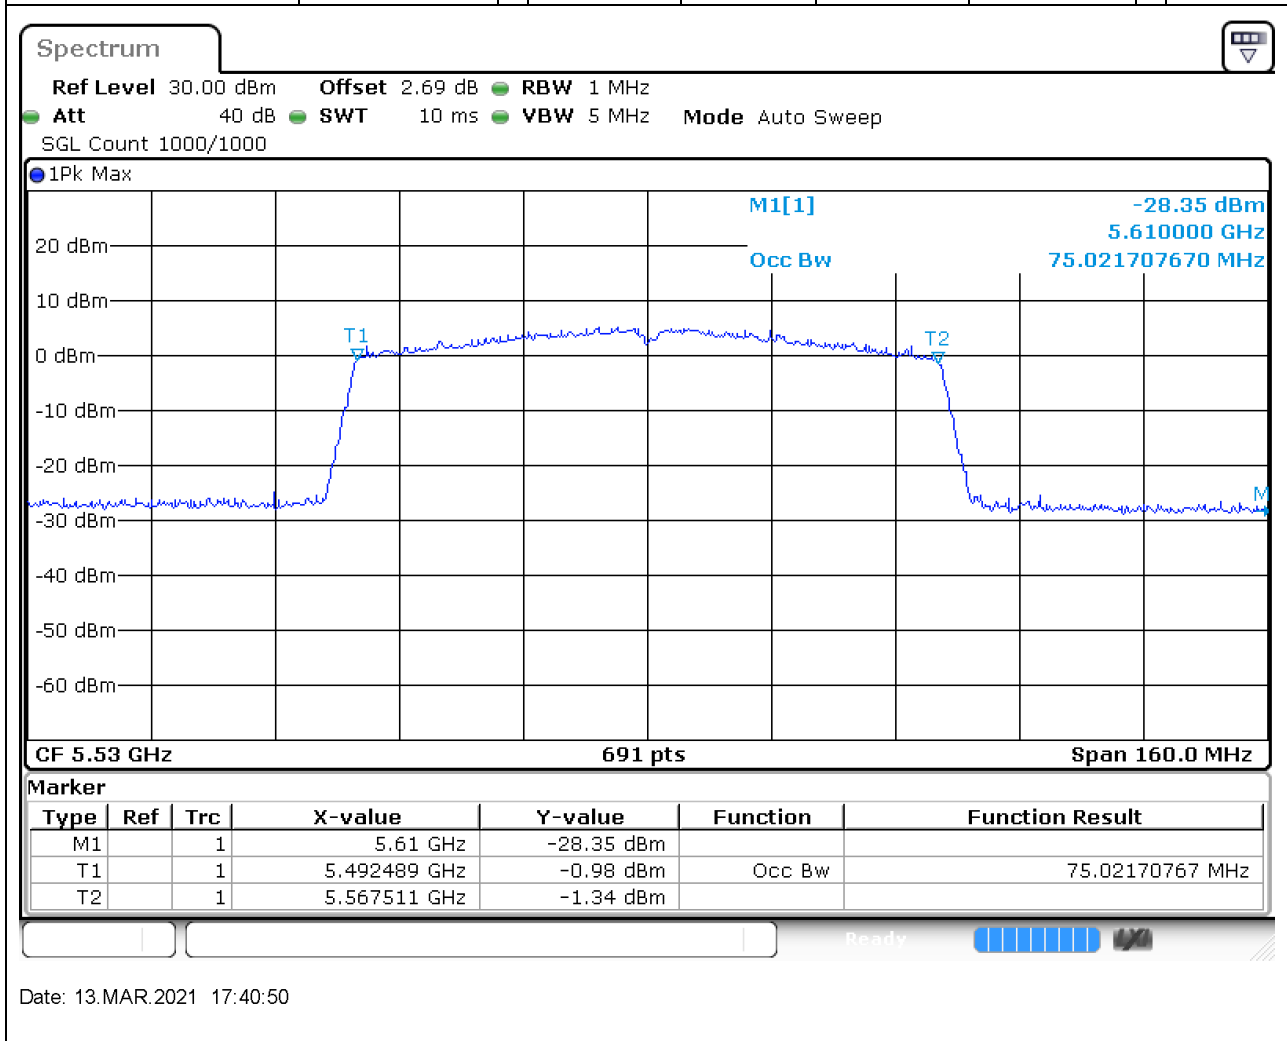

44. 802.11ac_80M_Band3_L

44.2. A.2.2-99% Bandwidth(NTNV)

Center Frequency (MHz)	OBW Power (%)	RBW (MHz)	Detector	Limit (MHz)	OBW (MHz)	Verdict
5530	99	1	Peak	0	75.021708	Unknown