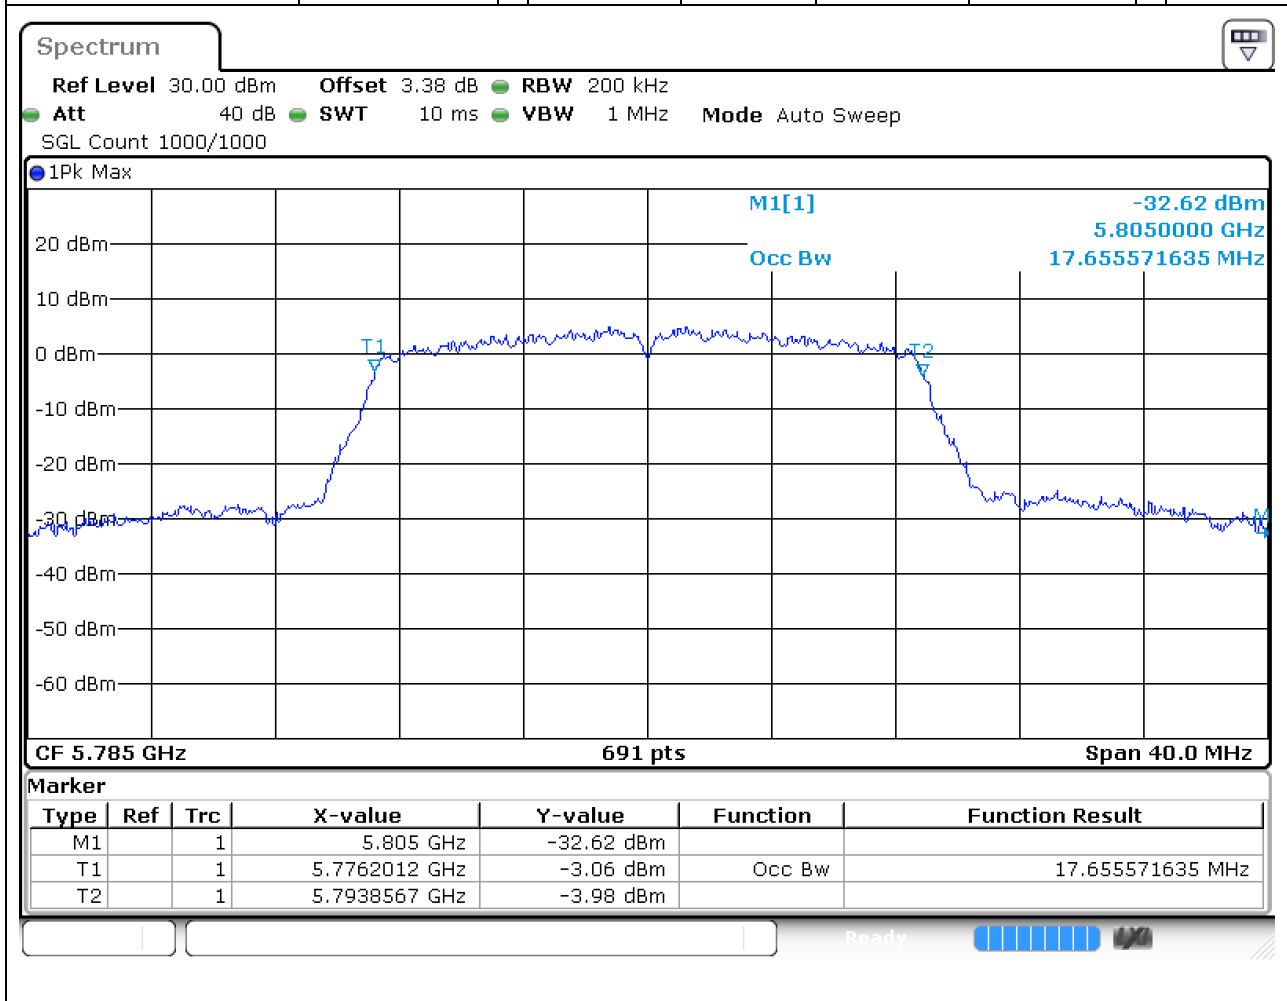

Center Frequency (MHz)	OBW Power (%)	RBW (MHz)	Detector	Limit (MHz)	OBW (MHz)	Verdict
5825	99	0.2	Peak	0	16.555716	Unknown

49. 802.11n_20M_Band4_L

49.1. A.2.2-99% Bandwidth(NTNV)

Center Frequency (MHz)	OBW Power (%)	RBW (MHz)	Detector	Limit (MHz)	OBW (MHz)	Verdict
5745	99	0.2	Peak	0	17.597685	Unknown

50. 802.11n_20M_Band4_M

50.1. A.2.2-99% Bandwidth(NTNV)

Center Frequency (MHz)	OBW Power (%)	RBW (MHz)	Detector	Limit (MHz)	OBW (MHz)	Verdict
5785	99	0.2	Peak	0	17.655572	Unknown

51. 802.11n_20M_Band4_H

51.1. A.2.2-99% Bandwidth(NTNV)