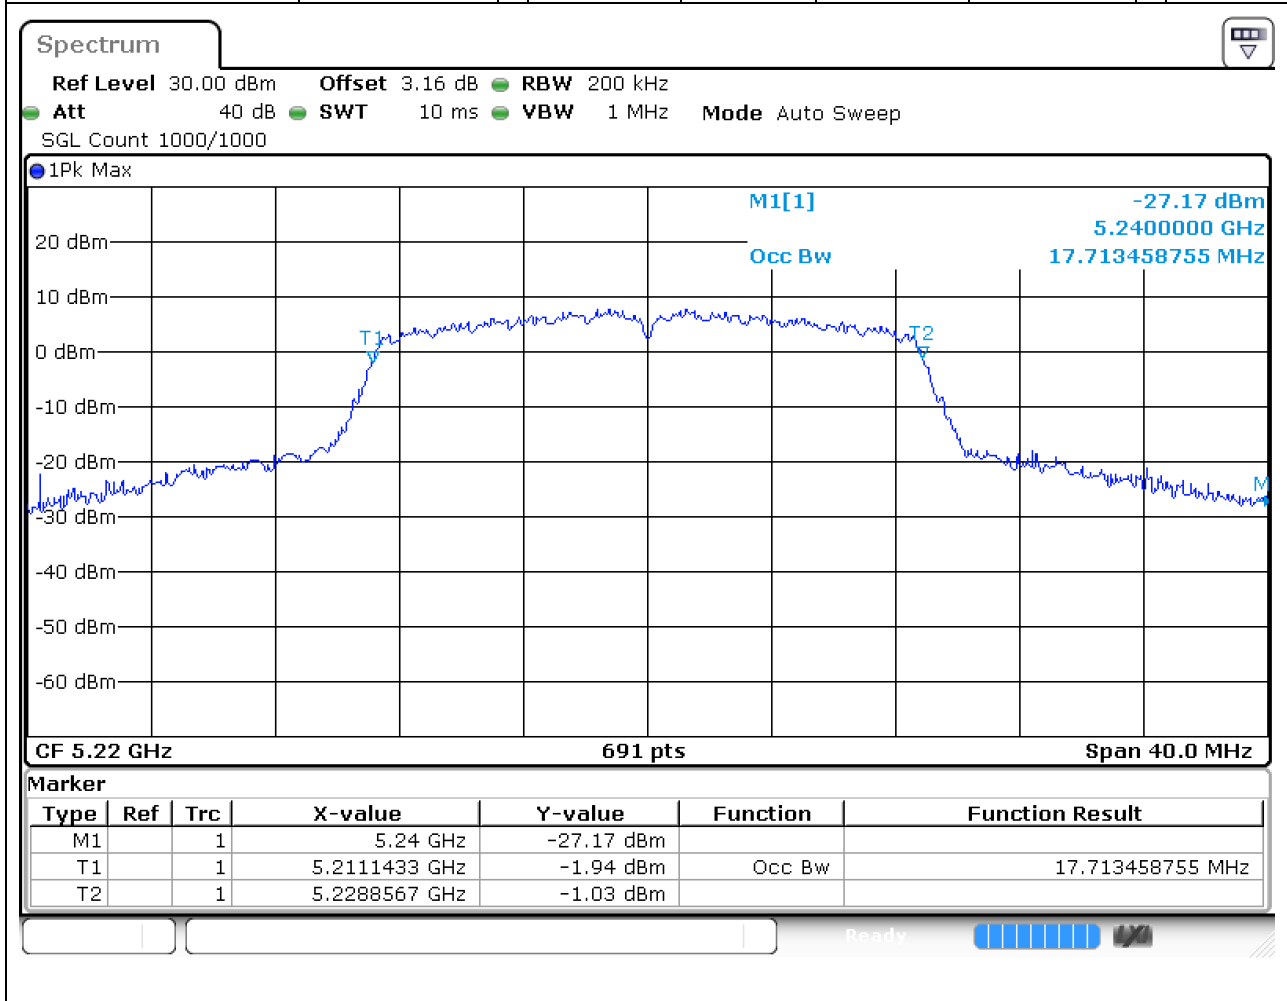

5. 802.11n_20M_Band1_M

5.1. A.2.2-99% Bandwidth(NTNV)

Center Frequency (MHz)	OBW Power (%)	RBW (MHz)	Detector	Limit (MHz)	OBW (MHz)	Verdict
5220	99	0.2	Peak	0	17.713459	Unknown