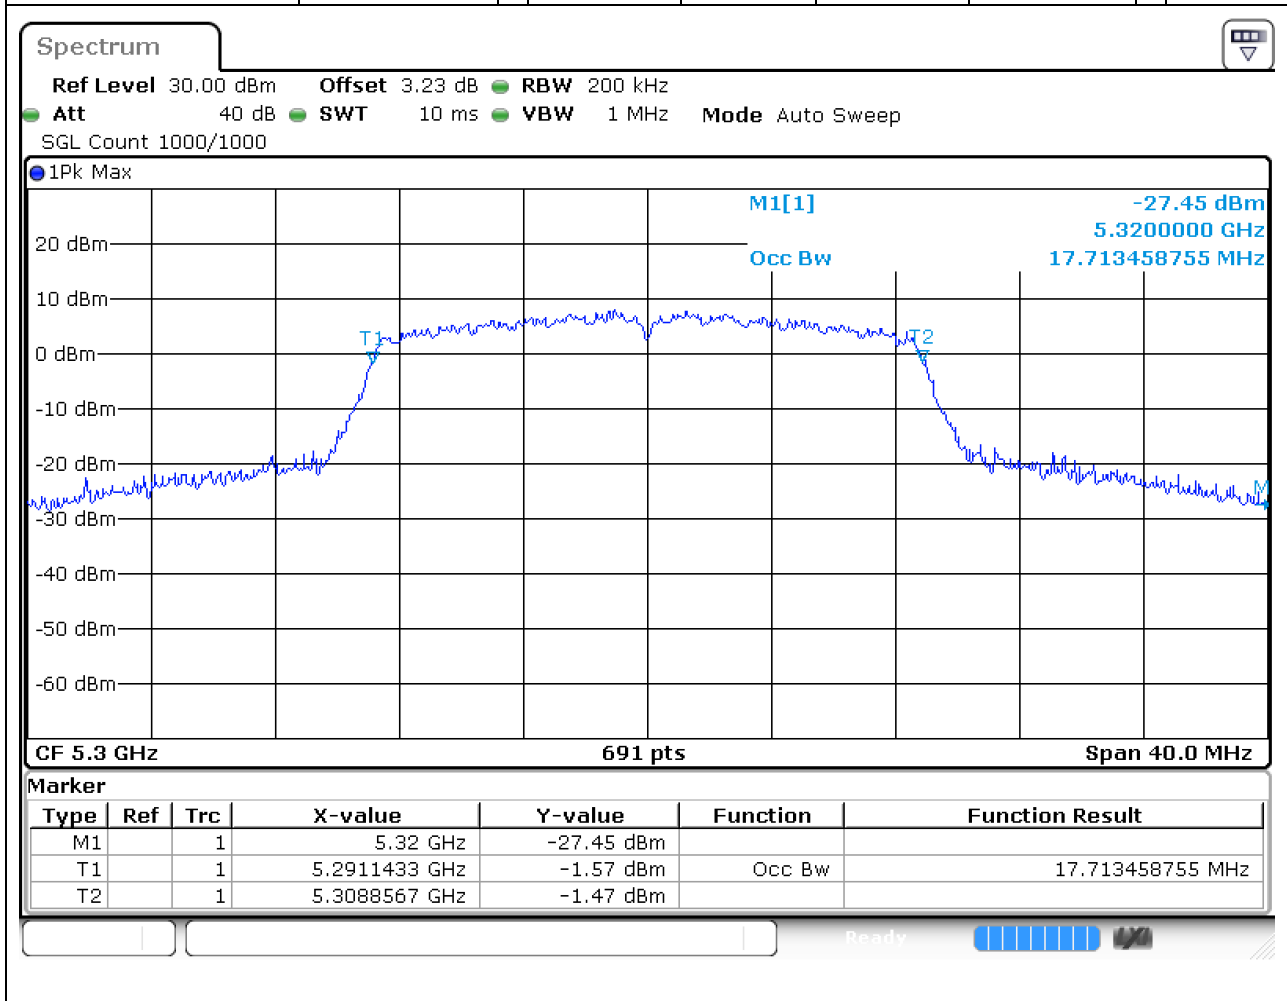

23.1. A.2.2-99% Bandwidth(NTNV)

Center Frequency (MHz)	OBW Power (%)	RBW (MHz)	Detector	Limit (MHz)	OBW (MHz)	Verdict
5260	99	0.2	Peak	0	17.713459	Unknown

24. 802.11ac_20M_Band2_M

24.1. A.2.2-99% Bandwidth(NTNV)

Center Frequency (MHz)	OBW Power (%)	RBW (MHz)	Detector	Limit (MHz)	OBW (MHz)	Verdict
5300	99	0.2	Peak	0	17.713459	Unknown

25. 802.11ac_20M_Band2_H

25.2. A.2.2-99% Bandwidth(NTNV)

Center Frequency (MHz)	OBW Power (%)	RBW (MHz)	Detector	Limit (MHz)	OBW (MHz)	Verdict
5320	99	0.2	Peak	0	17.655572	Unknown