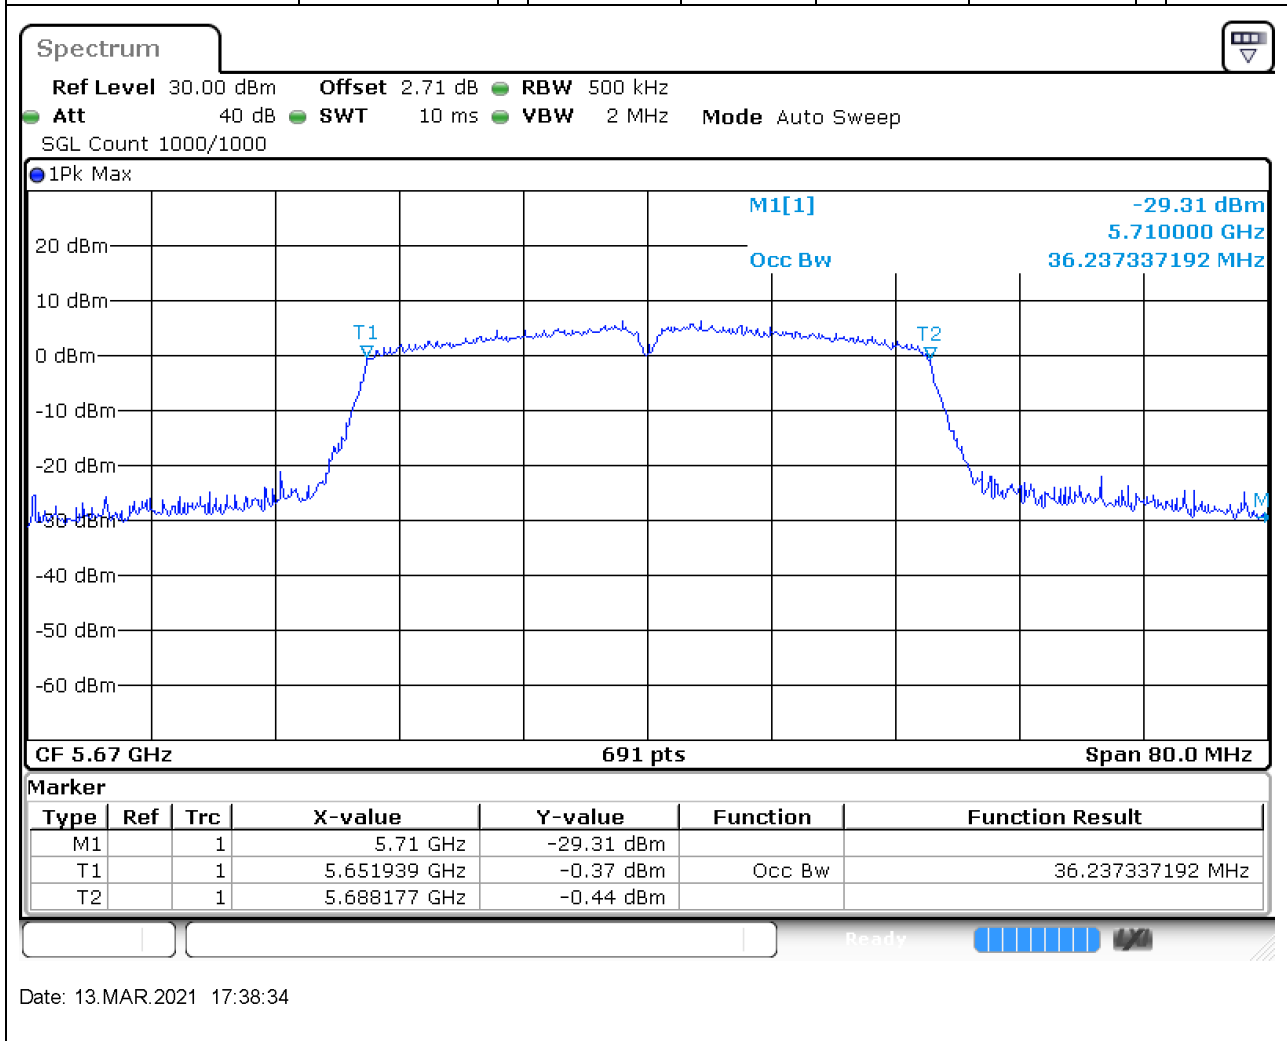

43. 802.11ac_40M_Band3_H

43.2. A.2.2-99% Bandwidth(NTNV)

Center Frequency (MHz)	OBW Power (%)	RBW (MHz)	Detector	Limit (MHz)	OBW (MHz)	Verdict
5670	99	0.5	Peak	0	36.237337	Unknown