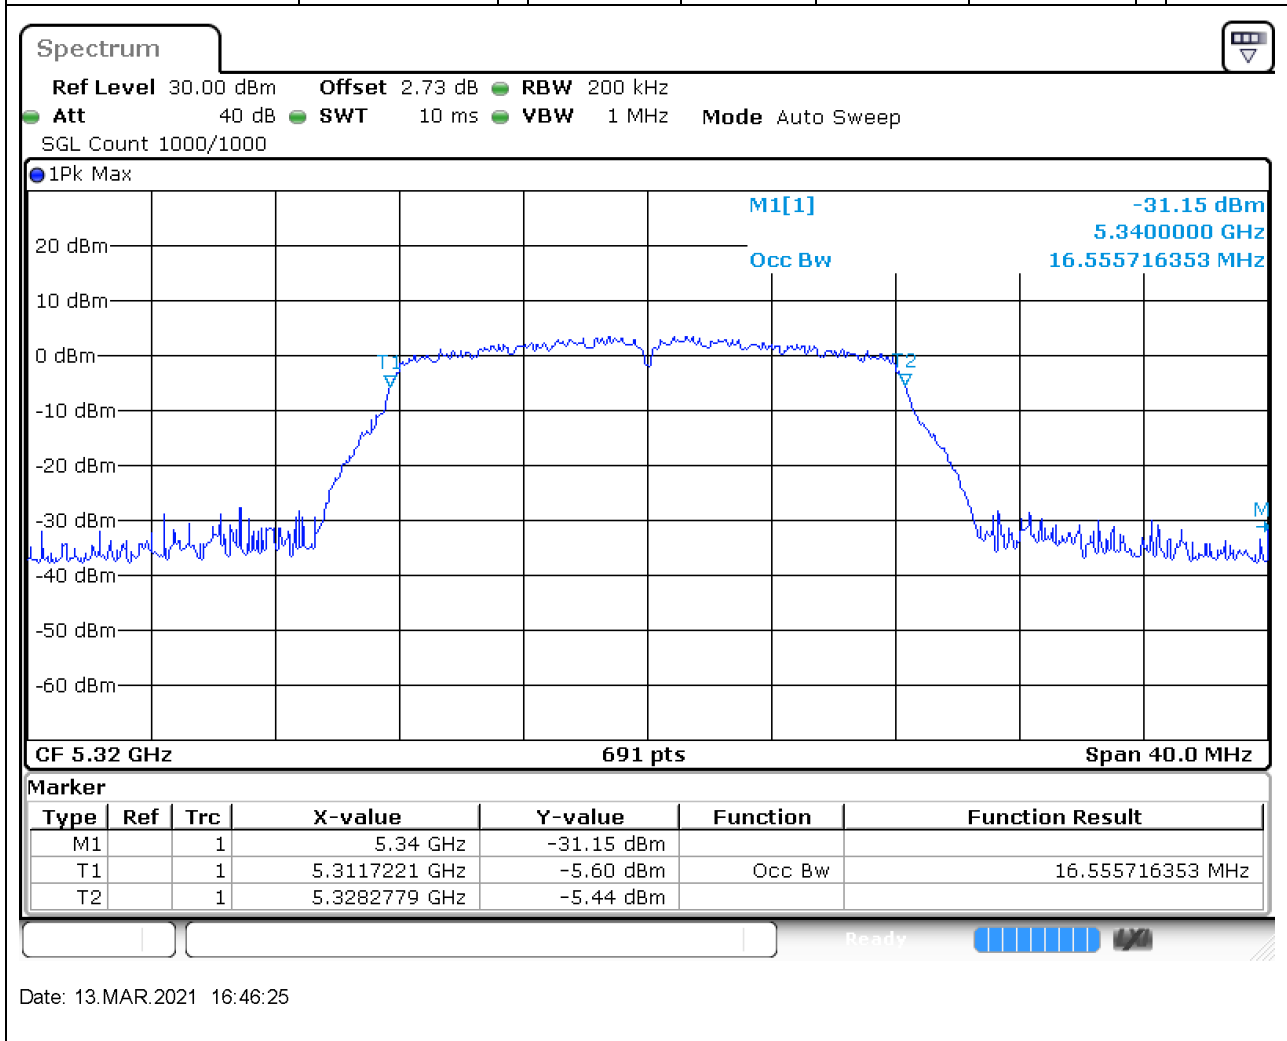

17. 802.11a_20M_Band2_H

17.2. A.2.2-99% Bandwidth(NTNV)

Center Frequency (MHz)	OBW Power (%)	RBW (MHz)	Detector	Limit (MHz)	OBW (MHz)	Verdict
5320	99	0.2	Peak	0	16.555716	Unknown