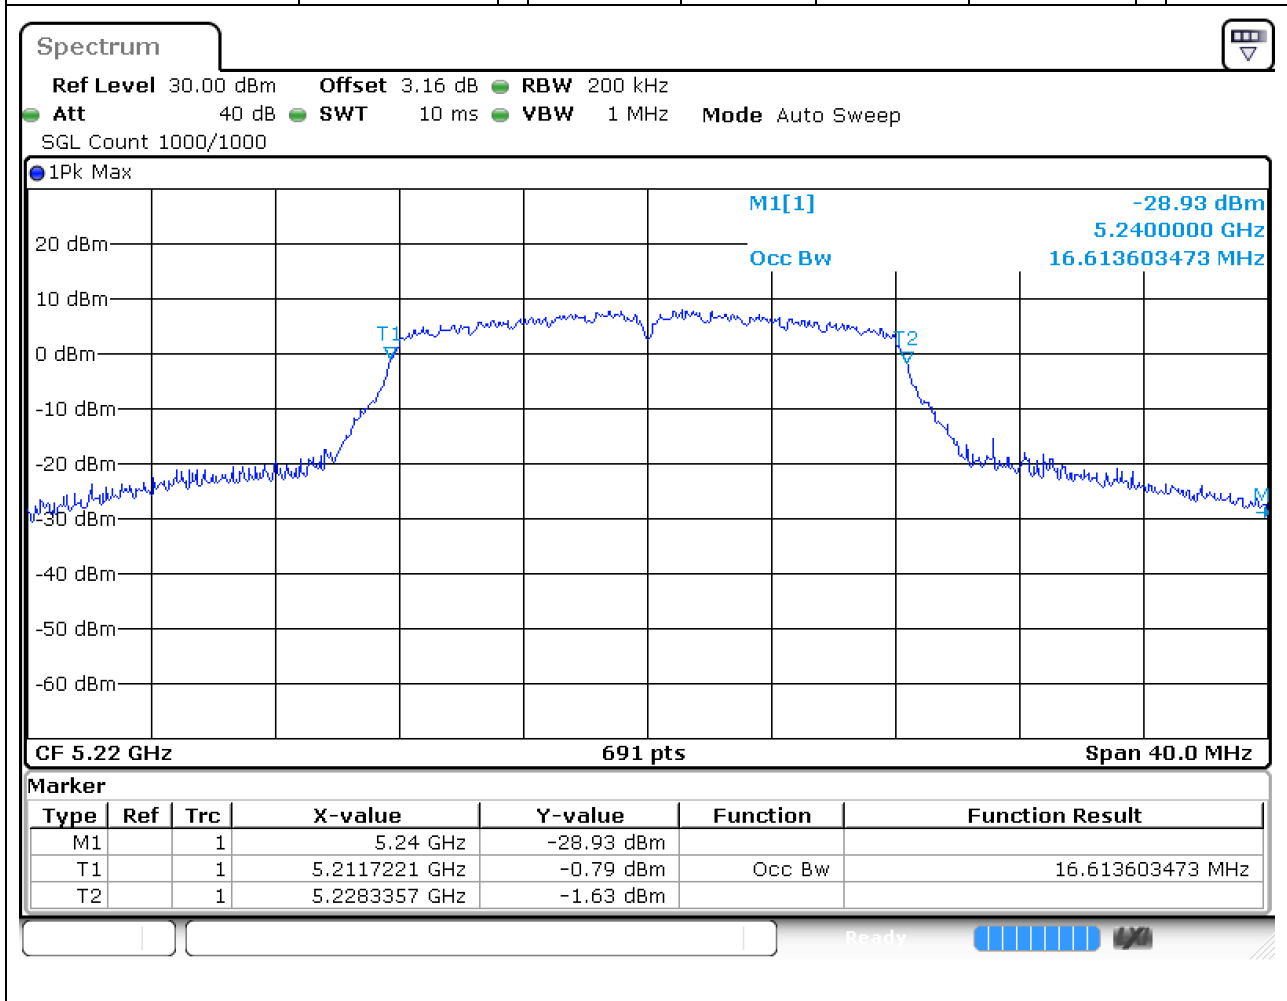

59. 802.11ac_80M_Band4_M

59.1. A.2-26dB Bandwidth(NTNV)

99% Bandwidth

1. 802.11a_20M_Band1_L

1.1. A.2.2-99% Bandwidth(NTNV)

2. 802.11a_20M_Band1_M

2.1. A.2.2-99% Bandwidth(NTNV)

Center Frequency (MHz)	OBW Power (%)	RBW (MHz)	Detector	Limit (MHz)	OBW (MHz)	Verdict
5220	99	0.2	Peak	0	16.613603	Unknown