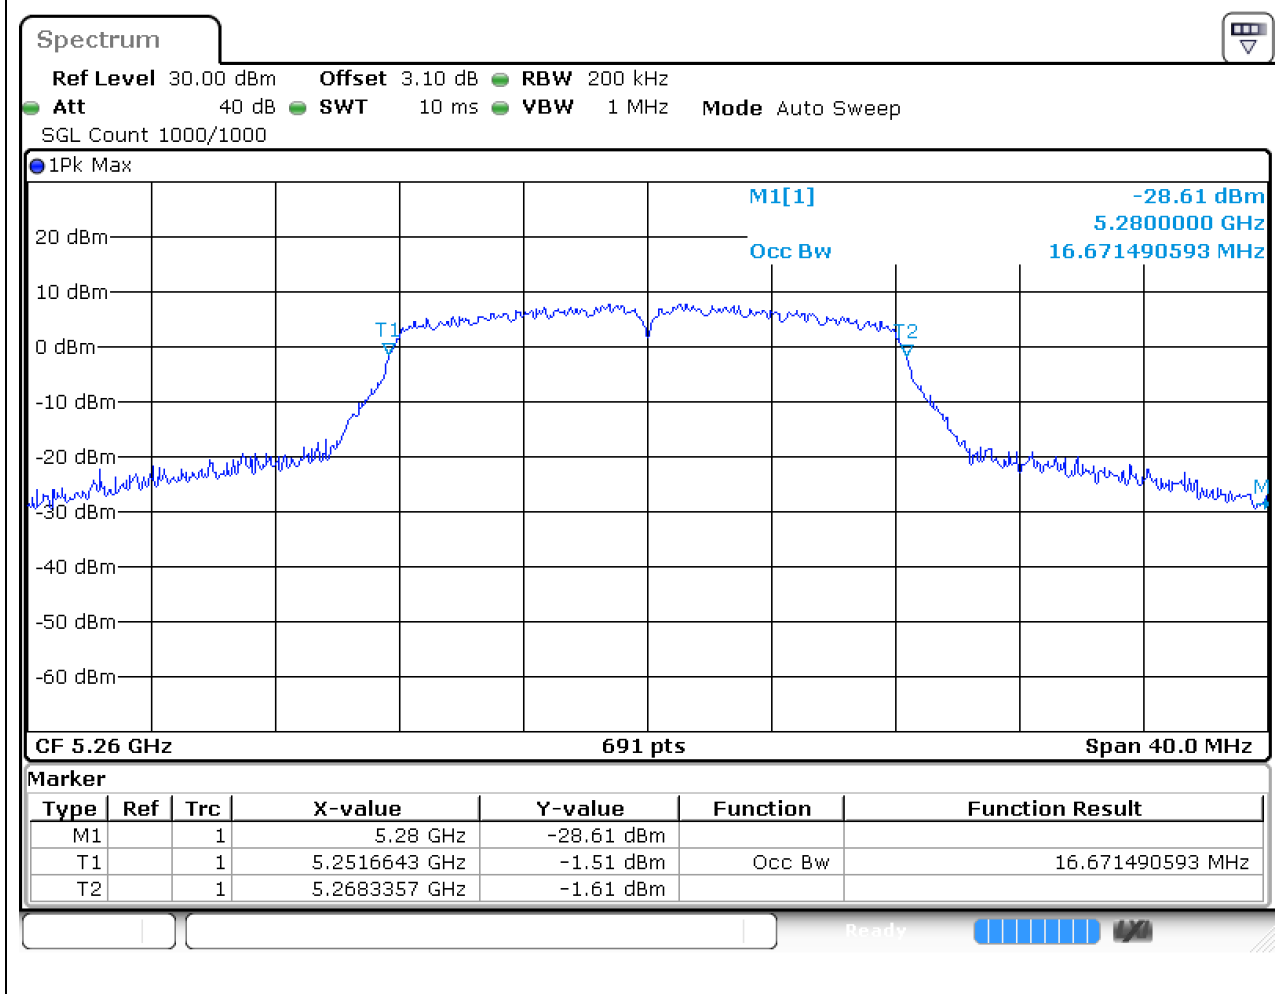

13.1. A.2.2-99% Bandwidth(NTNV)

Center Frequency (MHz)	OBW Power (%)	RBW (MHz)	Detector	Limit (MHz)	OBW (MHz)	Verdict
5230	99	0.5	Peak	0	36.237337	Unknown

14. 802.11ac_80M_Band1_M

14.2. A.2.2-99% Bandwidth(NTNV)

Center Frequency (MHz)	OBW Power (%)	RBW (MHz)	Detector	Limit (MHz)	OBW (MHz)	Verdict
5210	99	1	Peak	0	75.484805	Unknown

15. 802.11a_20M_Band2_L

15.1. A.2.2-99% Bandwidth(NTNV)

Center Frequency (MHz)	OBW Power (%)	RBW (MHz)	Detector	Limit (MHz)	OBW (MHz)	Verdict
5260	99	0.2	Peak	0	16.671491	Unknown