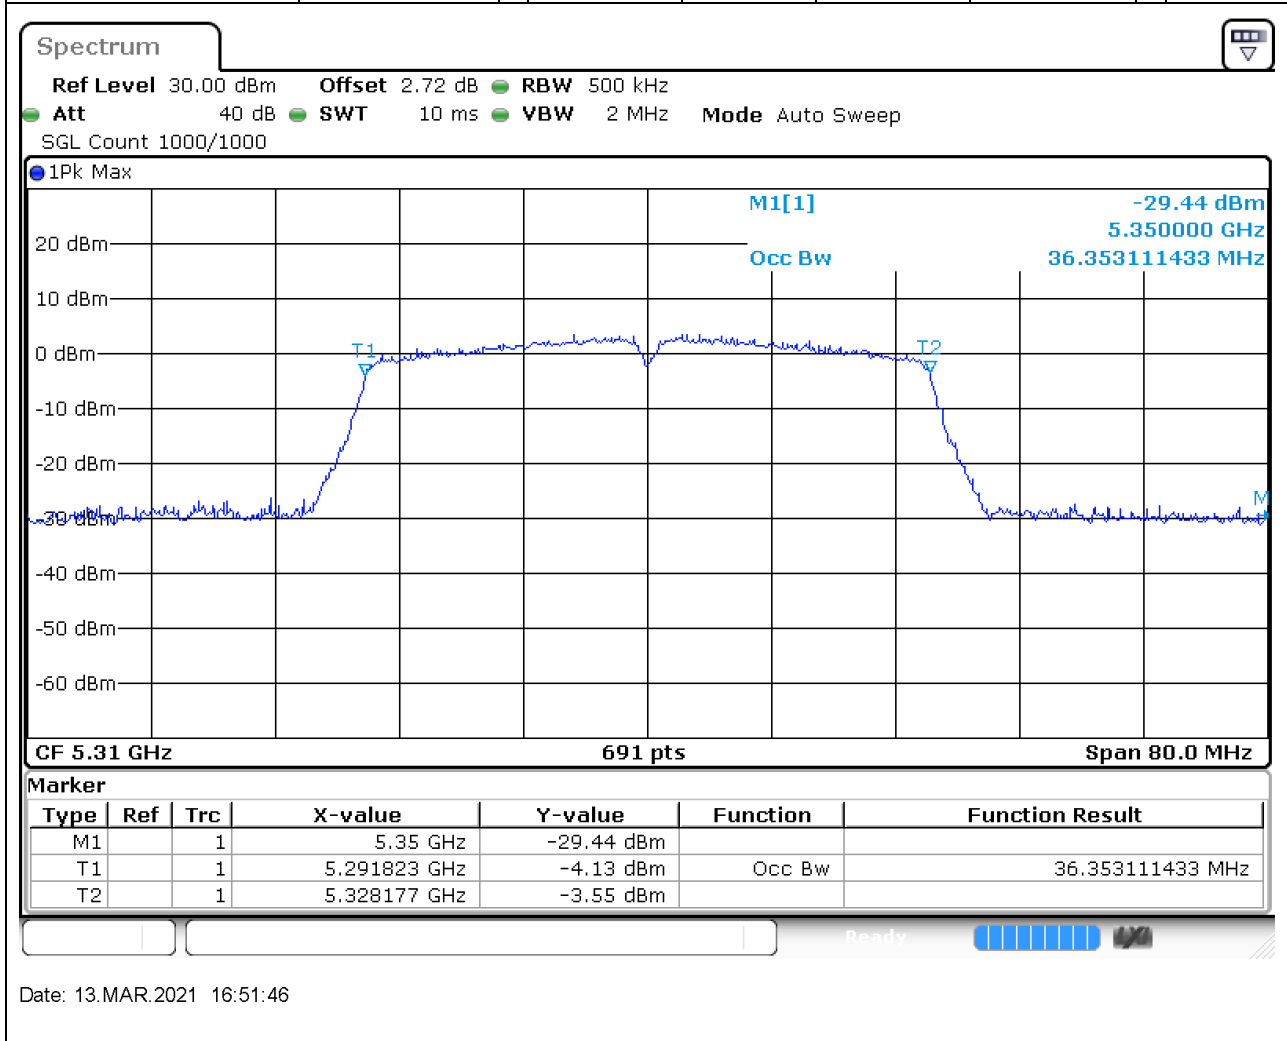

22. 802.11n_40M_Band2_H

22.2. A.2.2-99% Bandwidth(NTNV)

Center Frequency (MHz)	OBW Power (%)	RBW (MHz)	Detector	Limit (MHz)	OBW (MHz)	Verdict
5310	99	0.5	Peak	0	36.353111	Unknown