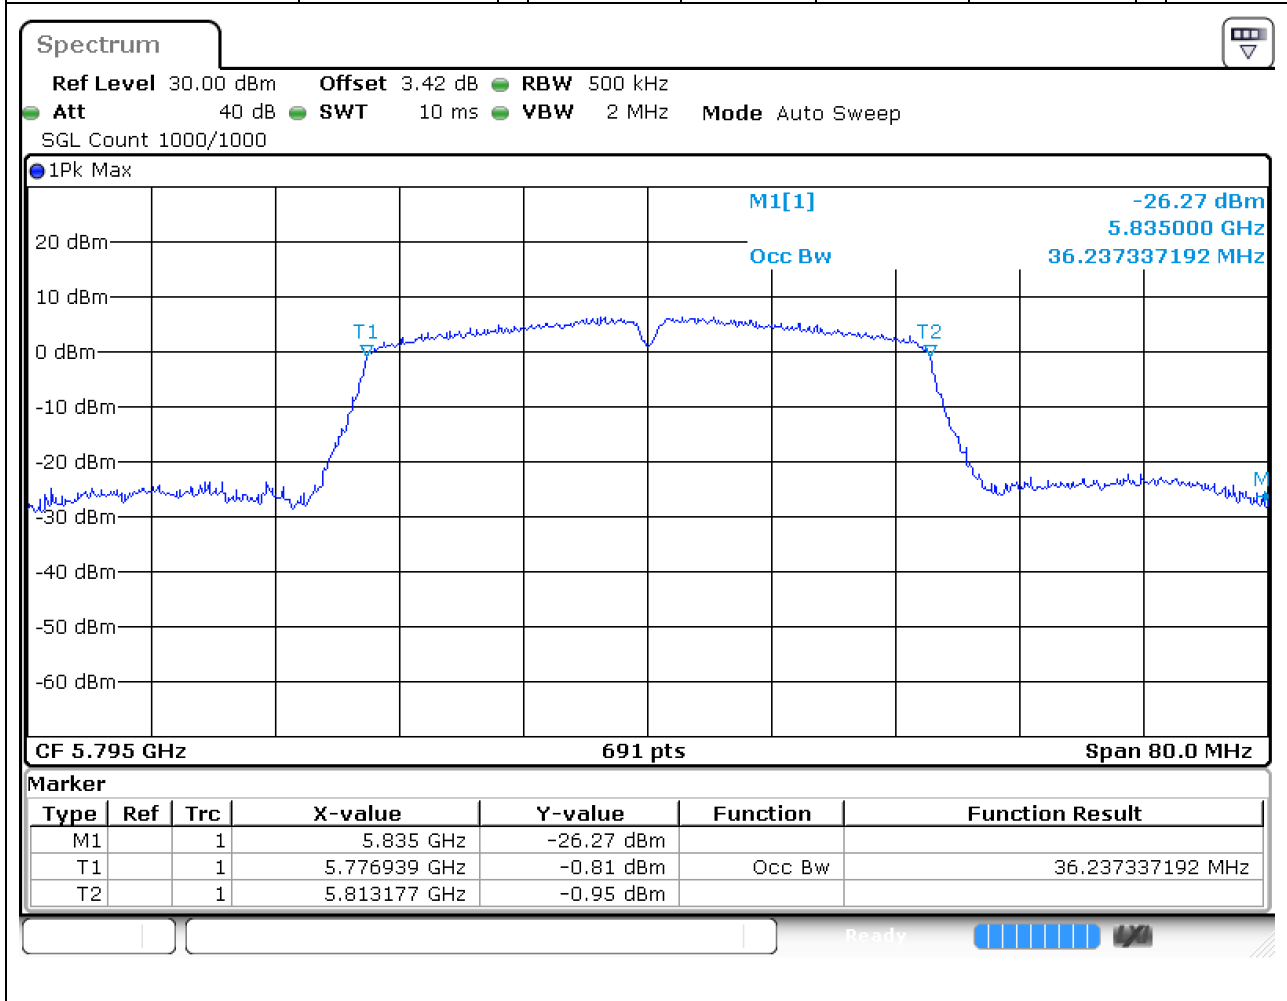

53. 802.11n_40M_Band4_H

53.1. A.2.2-99% Bandwidth(NTNV)

Center Frequency (MHz)	OBW Power (%)	RBW (MHz)	Detector	Limit (MHz)	OBW (MHz)	Verdict
5795	99	0.5	Peak	0	36.237337	Unknown