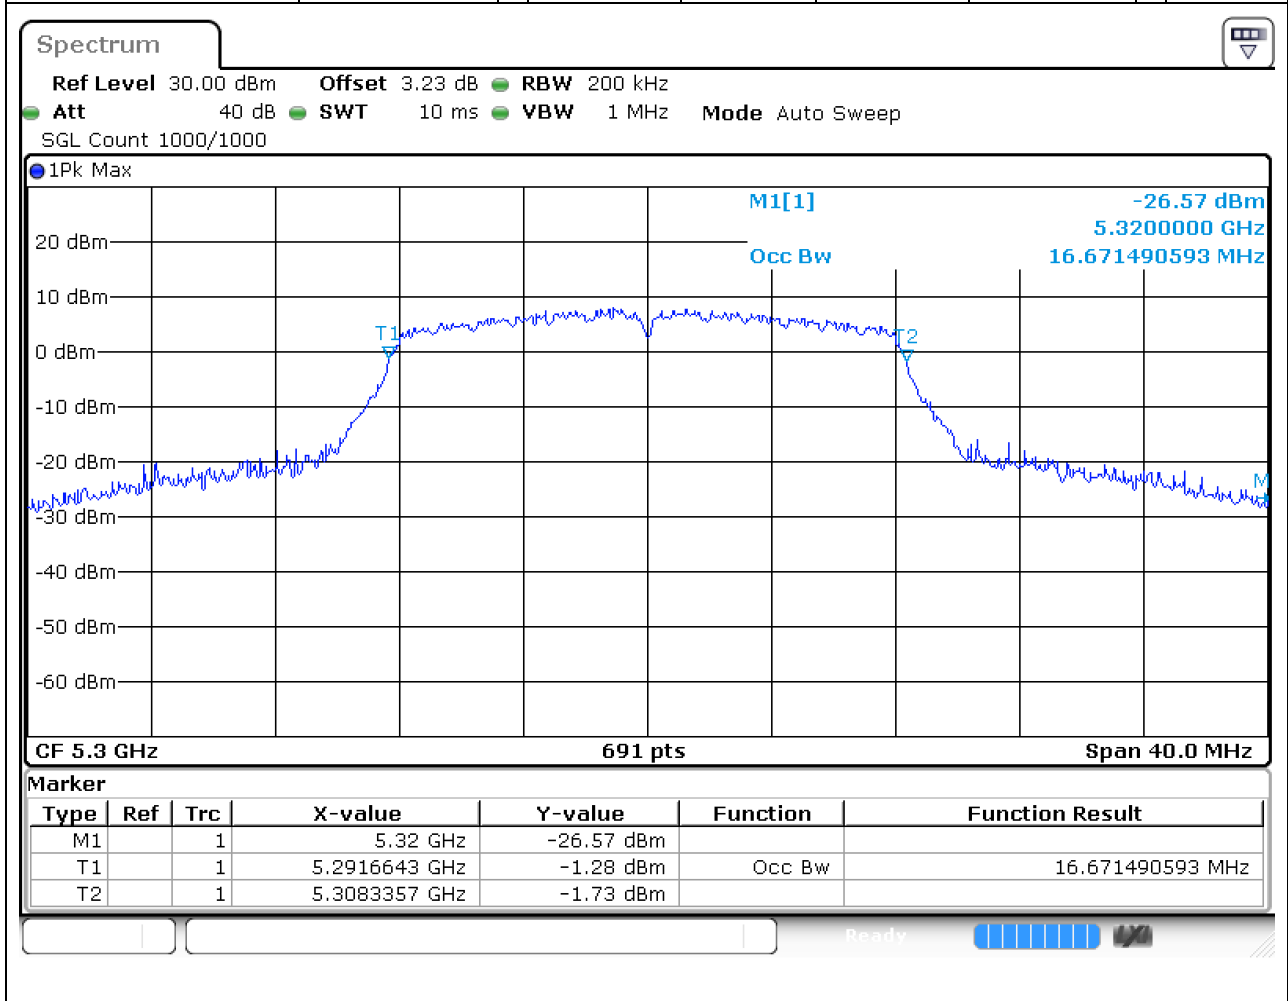

16. 802.11a_20M_Band2_M

16.1. A.2.2-99% Bandwidth(NTNV)

Center Frequency (MHz)	OBW Power (%)	RBW (MHz)	Detector	Limit (MHz)	OBW (MHz)	Verdict
5300	99	0.2	Peak	0	16.671491	Unknown