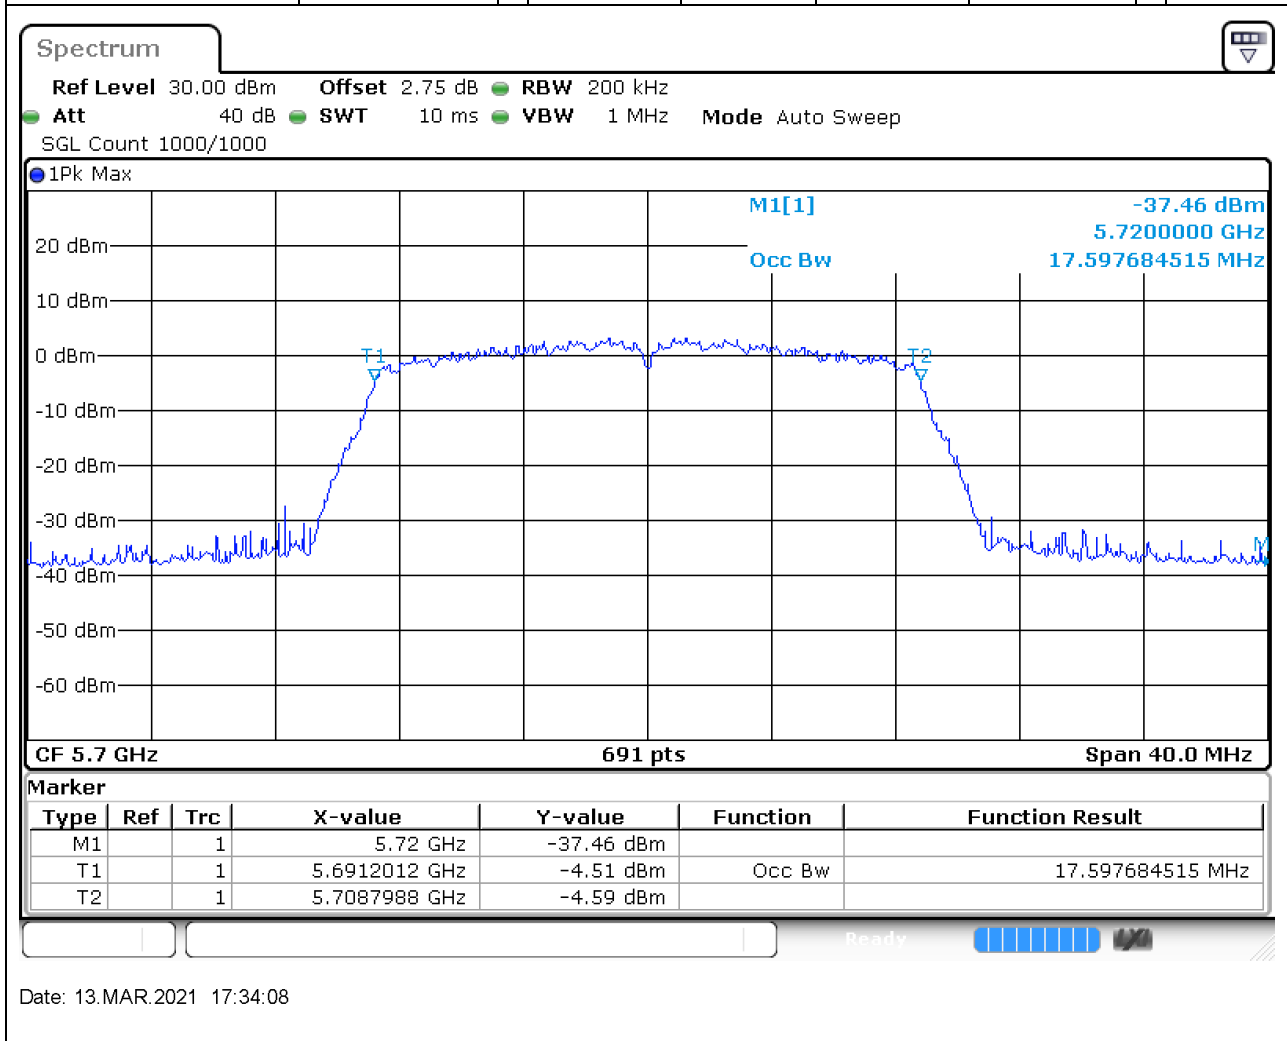

40. 802.11ac_20M_Band3_H

40.2. A.2.2-99% Bandwidth(NTNV)

Center Frequency (MHz)	OBW Power (%)	RBW (MHz)	Detector	Limit (MHz)	OBW (MHz)	Verdict
5700	99	0.2	Peak	0	17.597685	Unknown