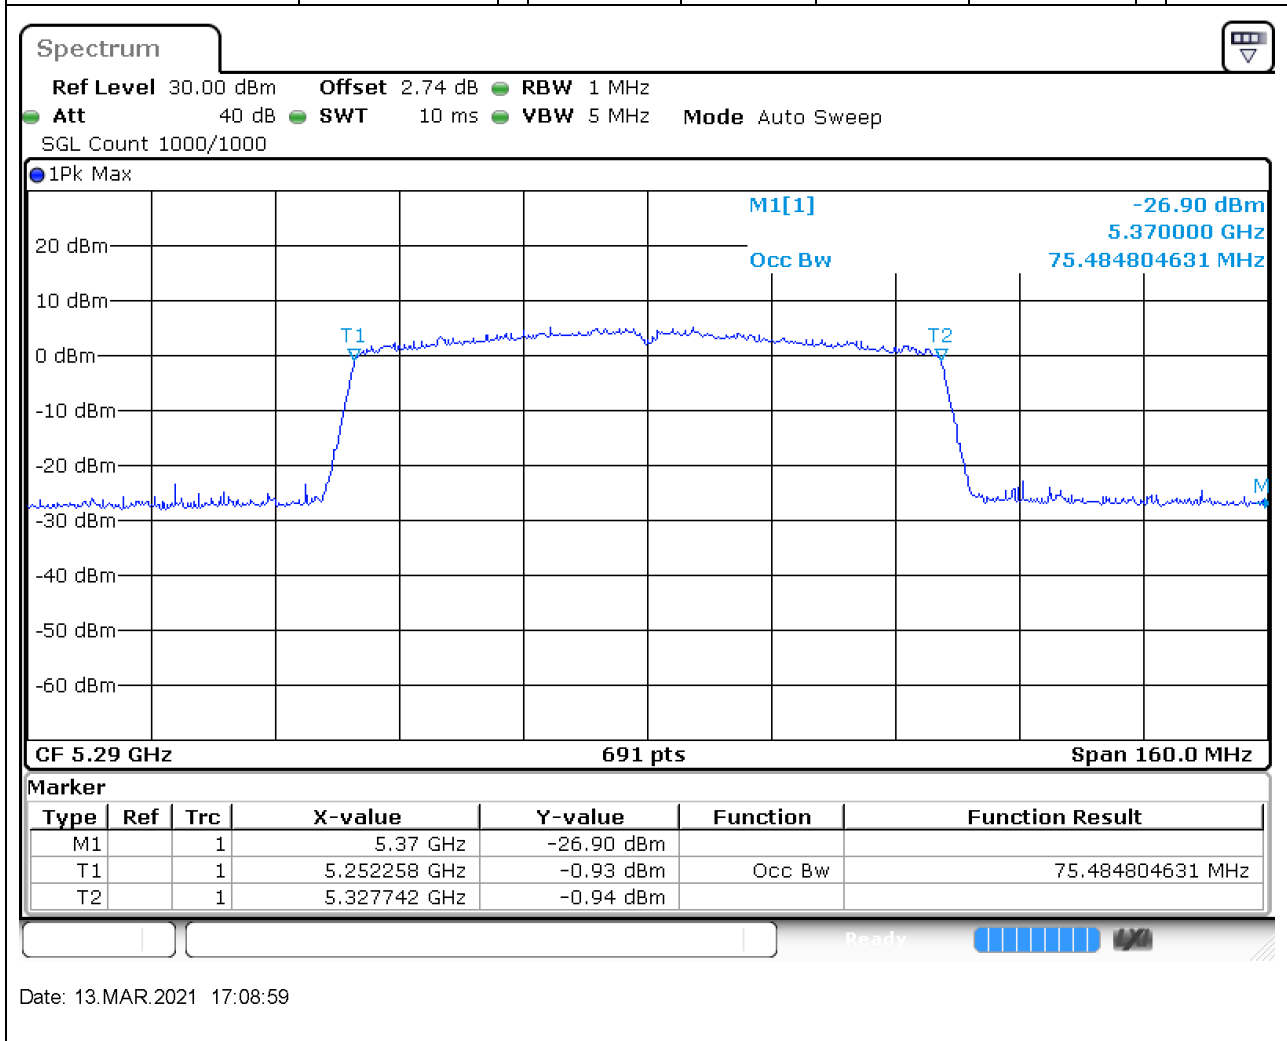

28. 802.11ac_80M_Band2_M

28.2. A.2.2-99% Bandwidth(NTNV)

Center Frequency (MHz)	OBW Power (%)	RBW (MHz)	Detector	Limit (MHz)	OBW (MHz)	Verdict
5290	99	1	Peak	0	75.484805	Unknown