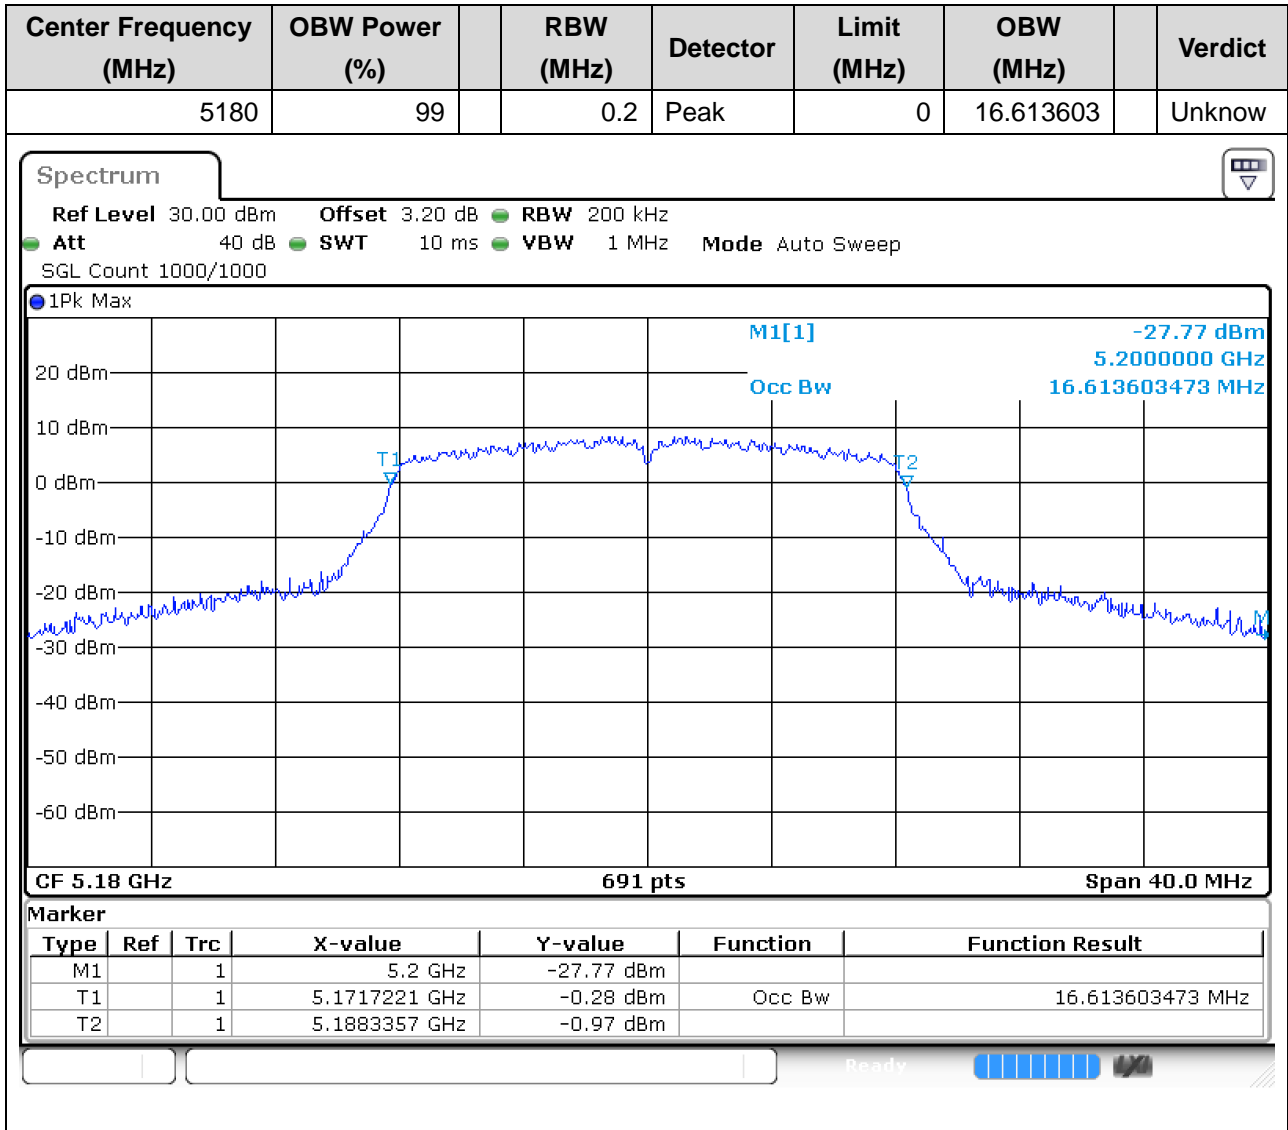

59. 802.11ac_80M_Band4_M

59.1. A.2-26dB Bandwidth(NTNV)

99% Bandwidth

1. 802.11a_20M_Band1_L

1.1. A.2.2-99% Bandwidth(NTNV)

2. 802.11a_20M_Band1_M

2.1. A.2.2-99% Bandwidth(NTNV)

Center Frequency (MHz)	OBW Power (%)	RBW (MHz)	Detector	Limit (MHz)	OBW (MHz)	Verdict
5220	99	0.2	Peak	0	16.613603	Unknown