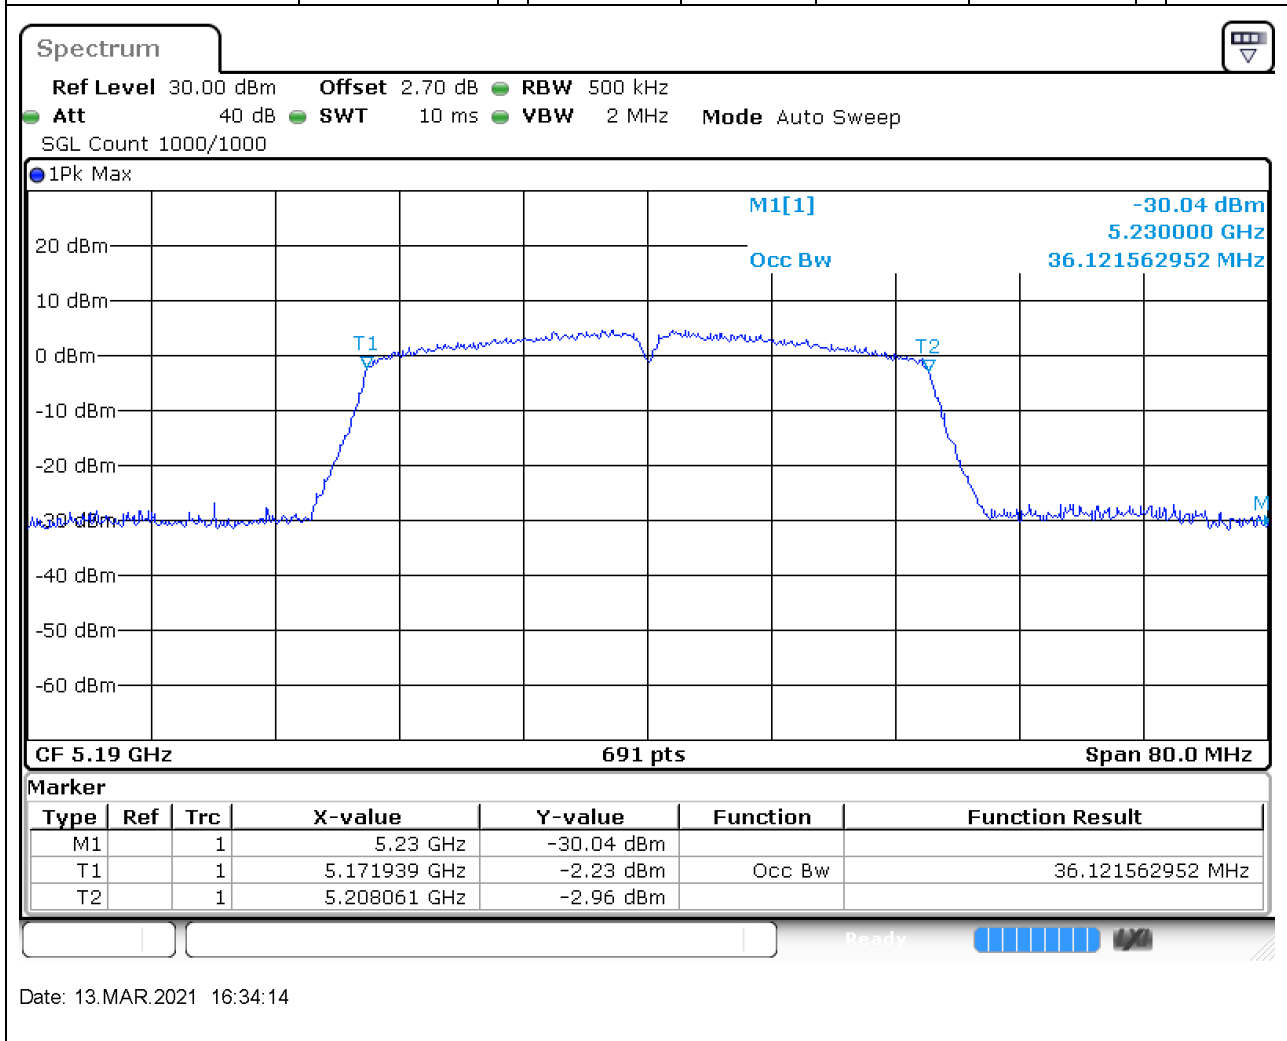

7. 802.11n_40M_Band1_L

7.2. A.2.2-99% Bandwidth(NTNV)

Center Frequency (MHz)	OBW Power (%)	RBW (MHz)	Detector	Limit (MHz)	OBW (MHz)	Verdict
5190	99	0.5	Peak	0	36.121563	Unknown