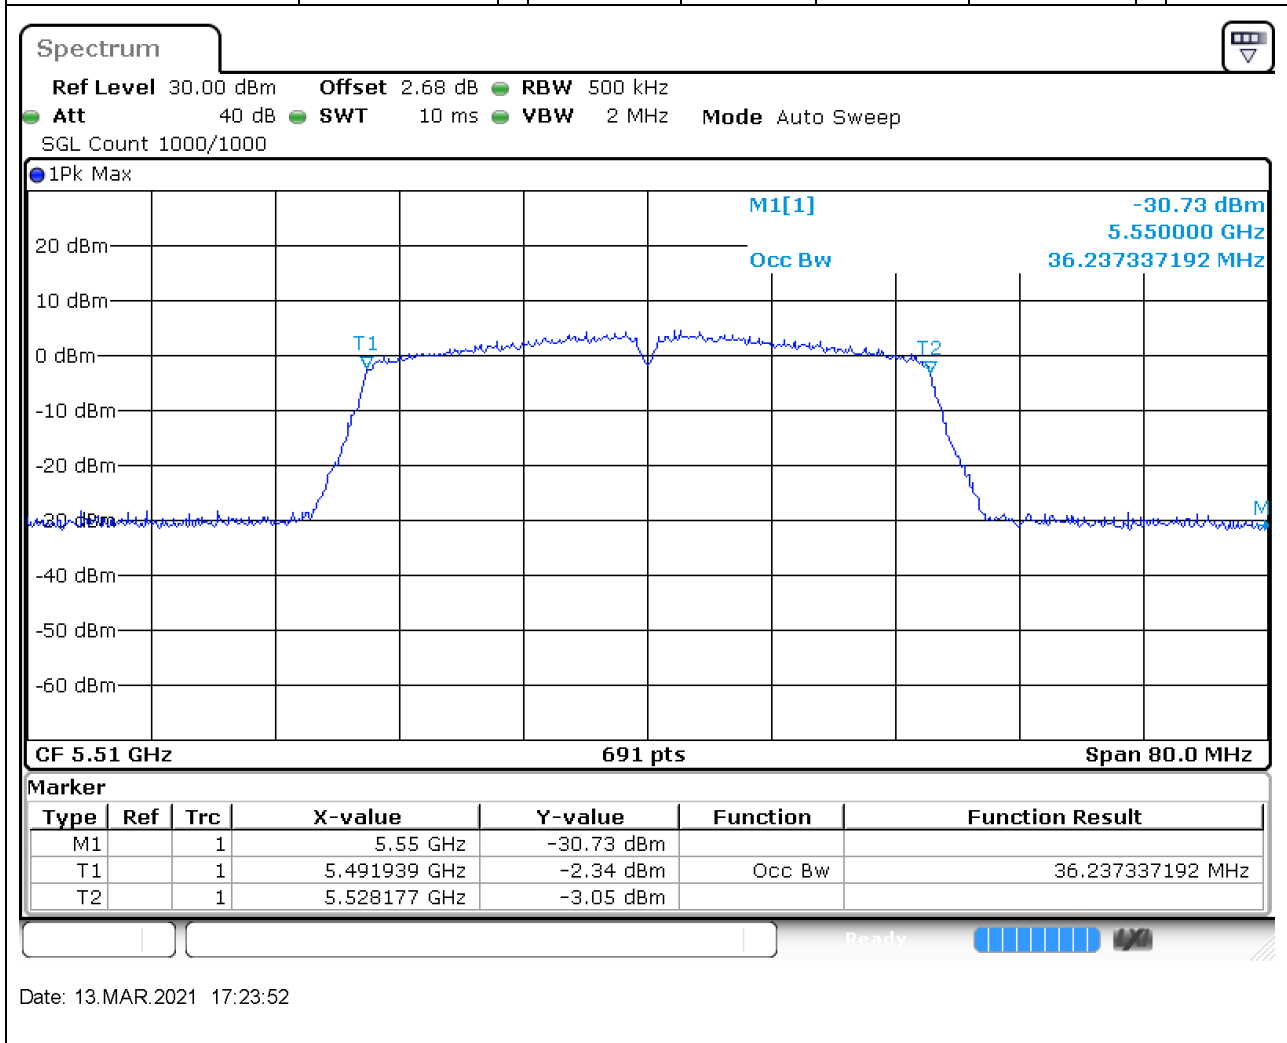

35. 802.11n_40M_Band3_L

35.2. A.2.2-99% Bandwidth(NTNV)

Center Frequency (MHz)	OBW Power (%)	RBW (MHz)	Detector	Limit (MHz)	OBW (MHz)	Verdict
5510	99	0.5	Peak	0	36.237337	Unknown