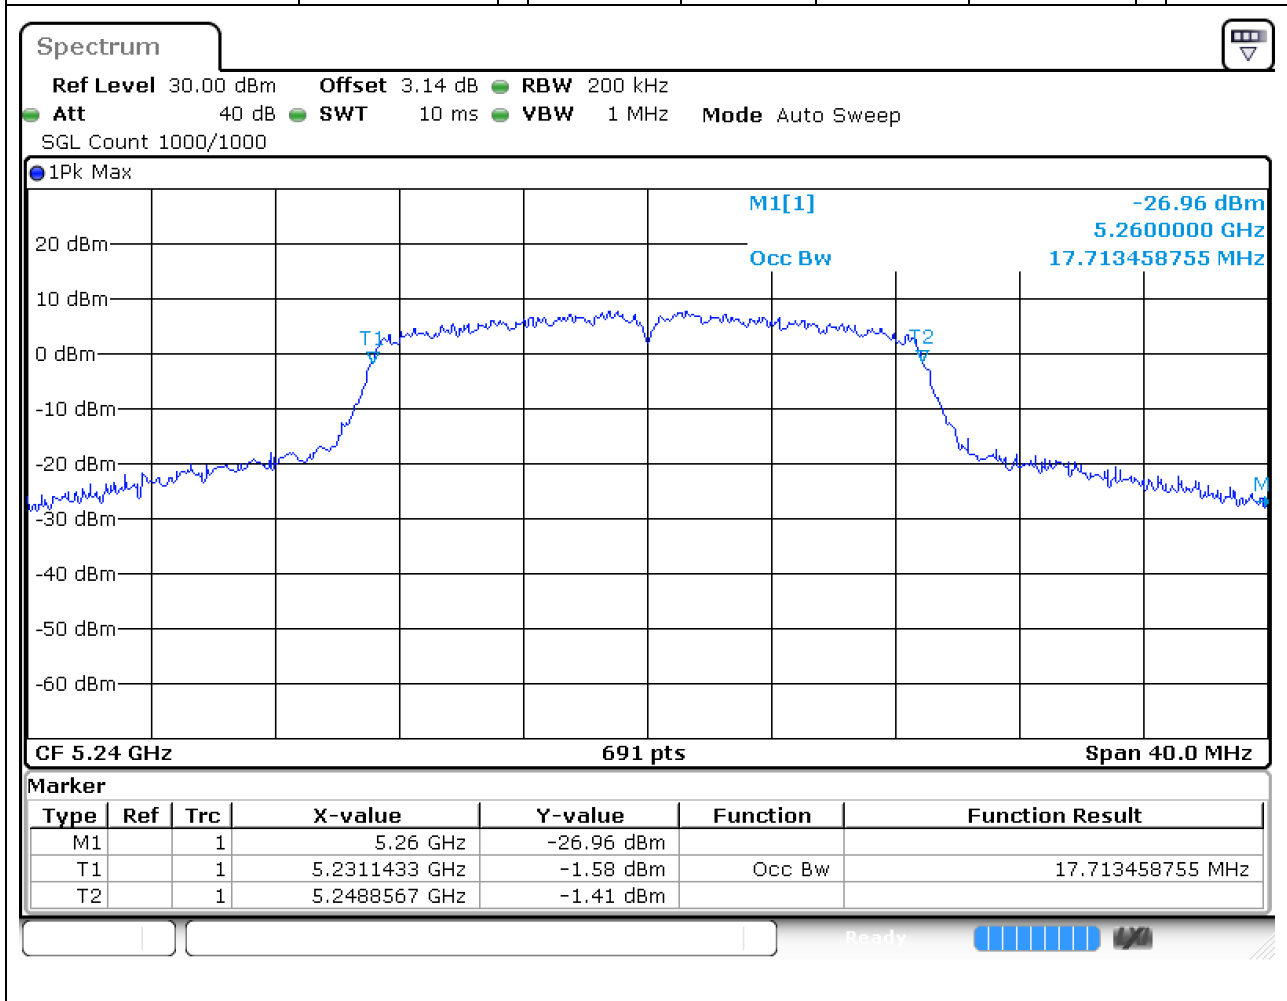

6. 802.11n_20M_Band1_H

6.1. A.2.2-99% Bandwidth(NTNV)

Center Frequency (MHz)	OBW Power (%)	RBW (MHz)	Detector	Limit (MHz)	OBW (MHz)	Verdict
5240	99	0.2	Peak	0	17.713459	Unknown