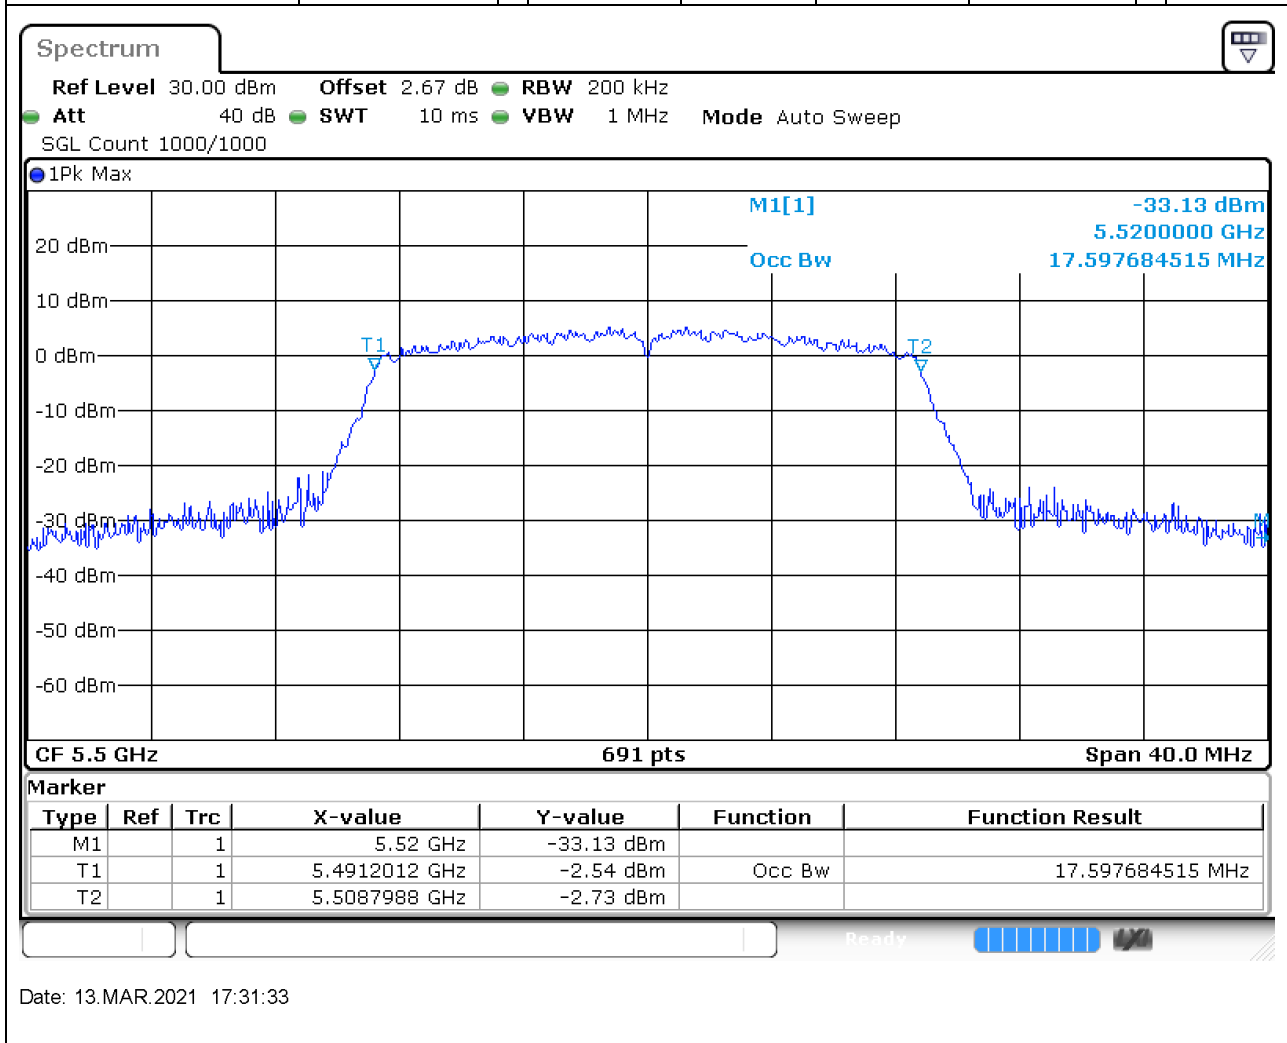

38. 802.11ac_20M_Band3_L

38.2. A.2.2-99% Bandwidth(NTNV)

Center Frequency (MHz)	OBW Power (%)	RBW (MHz)	Detector	Limit (MHz)	OBW (MHz)	Verdict
5500	99	0.2	Peak	0	17.597685	Unknown