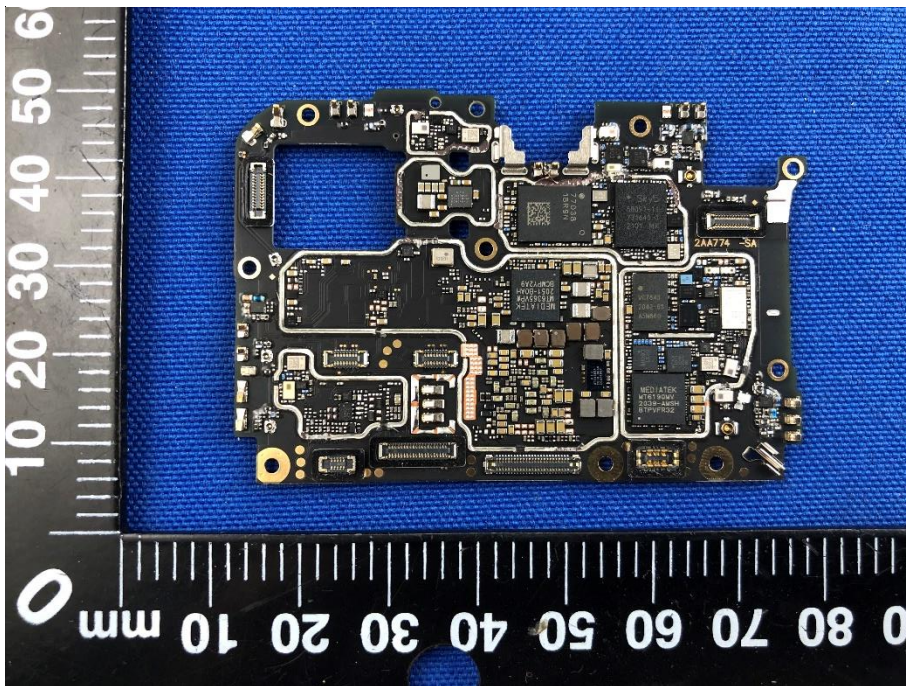

## EUT UNCOVER VIEW

EUT UNCOVER VIEW

MAIN BOARD TOP VIEW (WITH SHIELDING)

MAIN BOARD REAR VIEW (WITH SHIELDING)

MAIN BOARD TOP VIEW (WITHOUT SHIELDING)

MAIN BOARD REAR VIEW (WITHOUT SHIELDING)

SUB BOARD TOP VIEW

SUB BOARD REAR VIEW

Battery Photo (Sunwoda Electronic CO., LTD. (FRONT))

Battery Photo (REAR)

Battery Photo (PT. BATTERY TECHNOLOGY INDONESIA (FRONT))

Battery Photo (REAR)