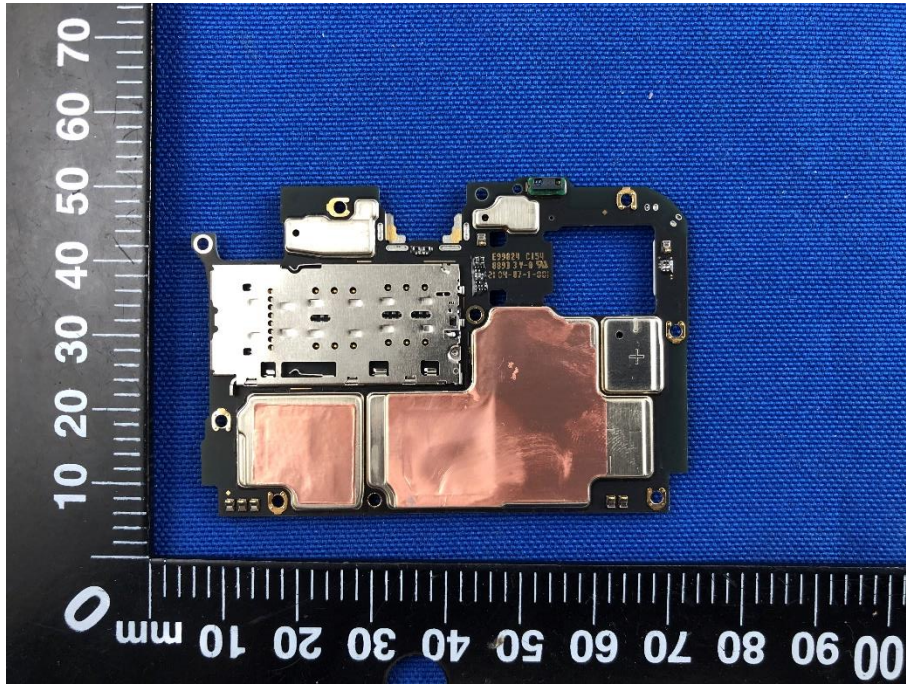

## EUT UNCOVER VIEW

EUT UNCOVER VIEW

MAIN BOARD TOP VIEW (WITH SHIELDING)

MAIN BOARD REAR VIEW (WITH SHIELDING)

MAIN BOARD TOP VIEW (WITHOUT SHIELDING)

MAIN BOARD REAR VIEW (WITHOUT SHIELDING)

SUB BOARD TOP VIEW

SUB BOARD REAR VIEW

Battery Photo (Sunwoda Electronic CO., LTD. (FRONT))

Battery Photo (REAR)

Battery Photo (PT. BATTERY TECHNOLOGY INDONESIA (FRONT))

Battery Photo (REAR)