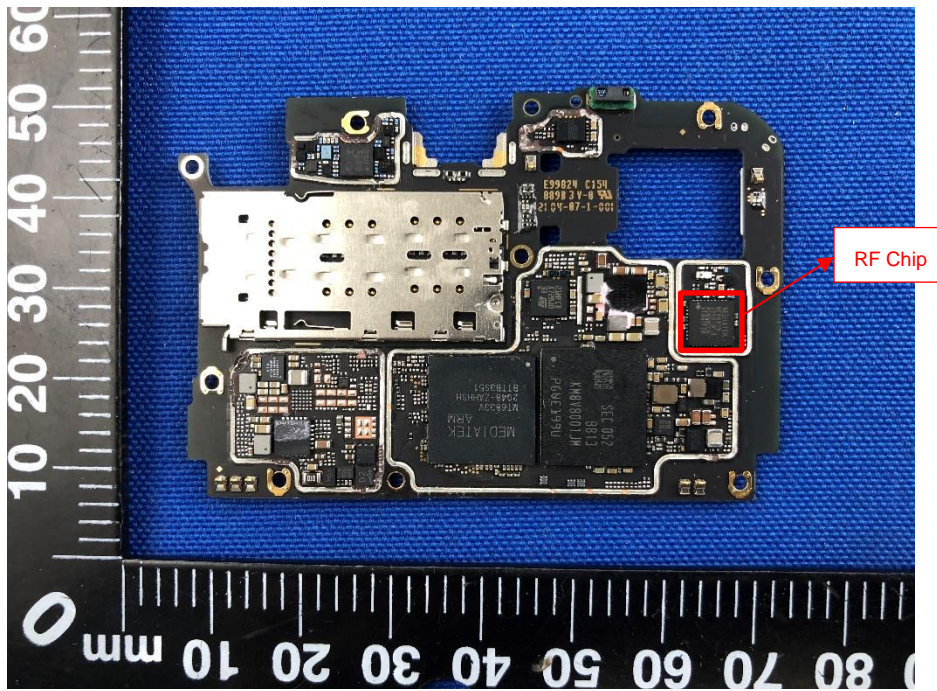

## EUT UNCOVER VIEW

## EUT UNCOVER VIEW

EUT UNCOVER VIEW

MAIN BOARD TOP VIEW (WITH SHIELDING)

MAIN BOARD REAR VIEW (WITH SHIELDING)

MAIN BOARD TOP VIEW (WITHOUT SHIELDING)

MAIN BOARD REAR VIEW (WITHOUT SHIELDING)

SUB BOARD TOP VIEW

SUB BOARD REAR VIEW

Battery Photo (Sunwoda Electronic CO., LTD. (FRONT))

Battery Photo (REAR)

Battery Photo (PT. BATTERY TECHNOLOGY INDONESIA (FRONT))

Battery Photo (REAR)