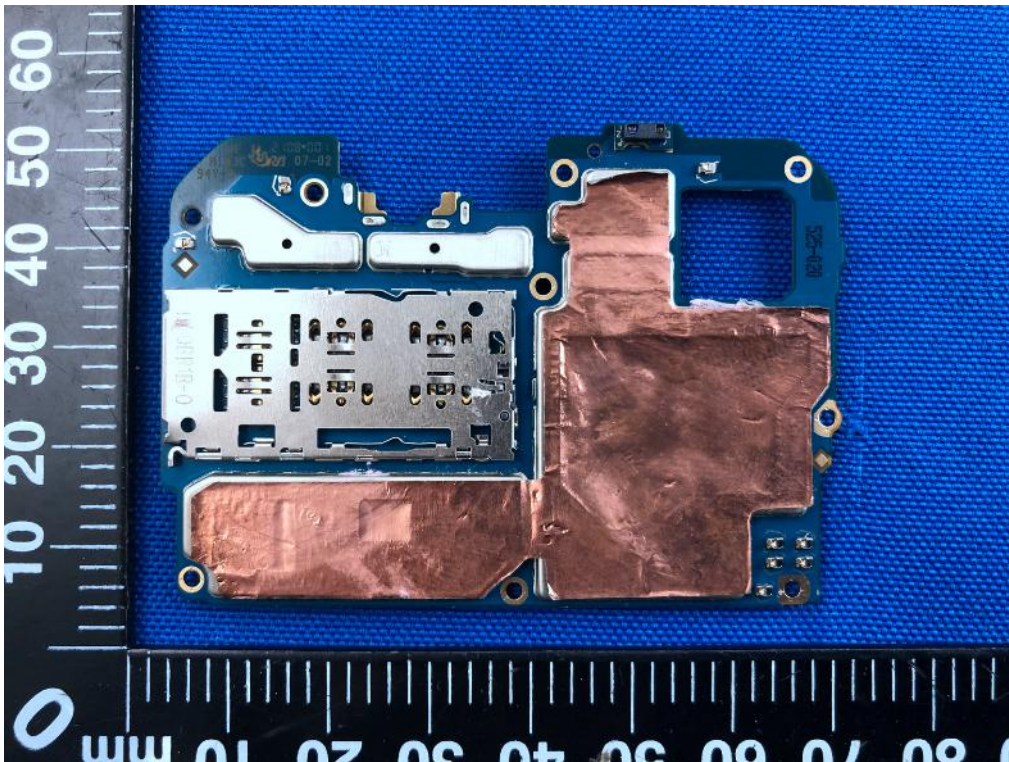

EUT INTERNAL PHOTOS

EUT UNCOVER VIEW

BT/WIFI ANTENNA

2G/3G/4G Dev ANTENNA

EUT REAR COVER VIEW

EUT UNCOVER VIEW

EUT UNCOVER VIEW

MAIN BOARD TOP VIEW (WITH SHIELDING)

MAIN BOARD REAR VIEW (WITH SHIELDING)

MAIN BOARD TOP VIEW (WITHOUT SHIELDING)

MAIN BOARD REAR VIEW (WITHOUT SHIELDING)

SUB BOARD TOP VIEW WITHOUT

SUB BOARD REAR VIEW

Battery Photo (Huizhou Desay Battery Co., LTD (FRONT))

Battery Photo (REAR)