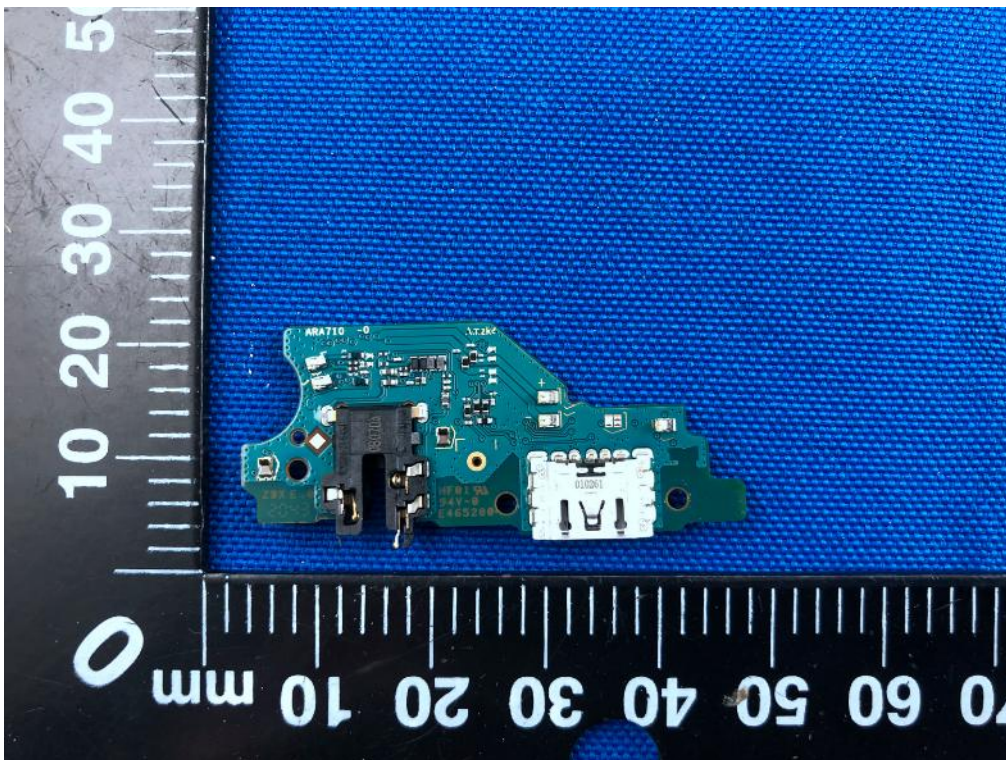

EUT INTERNAL PHOTOS

EUT UNCOVER VIEW

BT/WIFI ANTENNA

2G/3G/4G Dev ANTENNA

EUT REAR COVER VIEW

EUT UNCOVER VIEW

EUT UNCOVER VIEW

MAIN BOARD TOP VIEW (WITH SHIELDING)

MAIN BOARD REAR VIEW (WITH SHIELDING)

MAIN BOARD TOP VIEW (WITHOUT SHIELDING)

MAIN BOARD REAR VIEW (WITHOUT SHIELDING)

SUB BOARD TOP VIEW WITHOUT

SUB BOARD REAR VIEW

Battery Photo (Huizhou Desay Battery Co., LTD (FRONT))