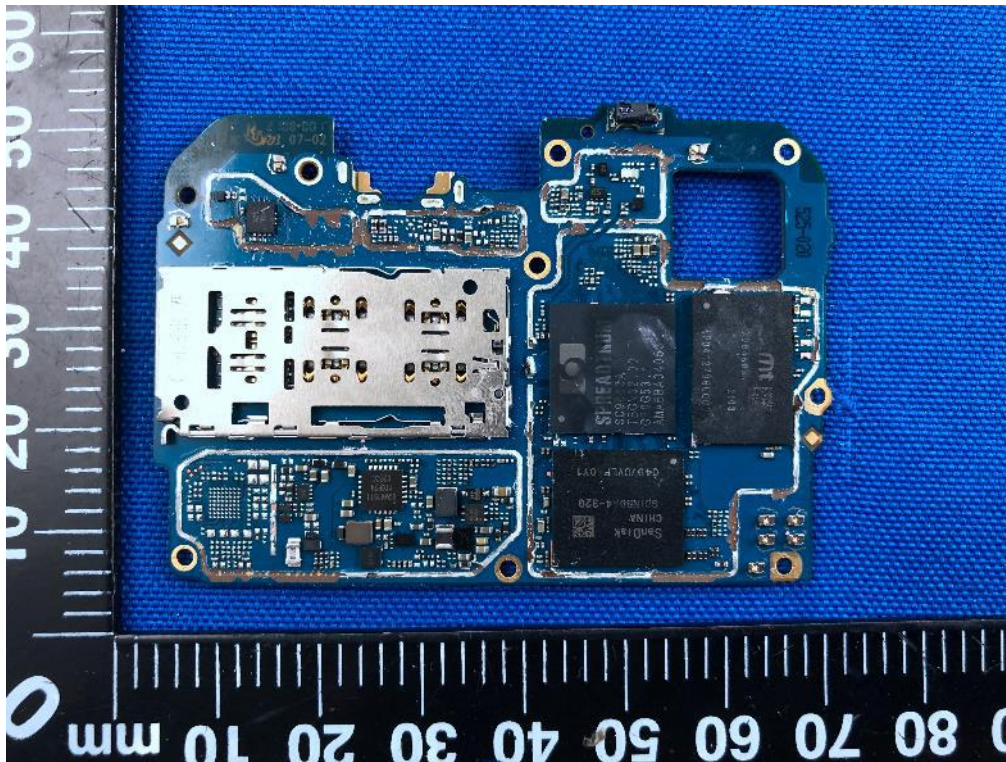

EUT INTERNAL PHOTOS

EUT UNCOVER VIEW

BT/WIFI ANTENNA

2G/3G/4G Dev ANTENNA

EUT REAR COVER VIEW

EUT UNCOVER VIEW

EUT UNCOVER VIEW

MAIN BOARD TOP VIEW (WITH SHIELDING)

MAIN BOARD REAR VIEW (WITH SHIELDING)

MAIN BOARD TOP VIEW (WITHOUT SHIELDING)

MAIN BOARD REAR VIEW (WITHOUT SHIELDING)

SUB BOARD TOP VIEW WITHOUT

SUB BOARD REAR VIEW

Battery Photo (Huizhou Desay Battery Co., LTD (FRONT))

Battery Photo (REAR)