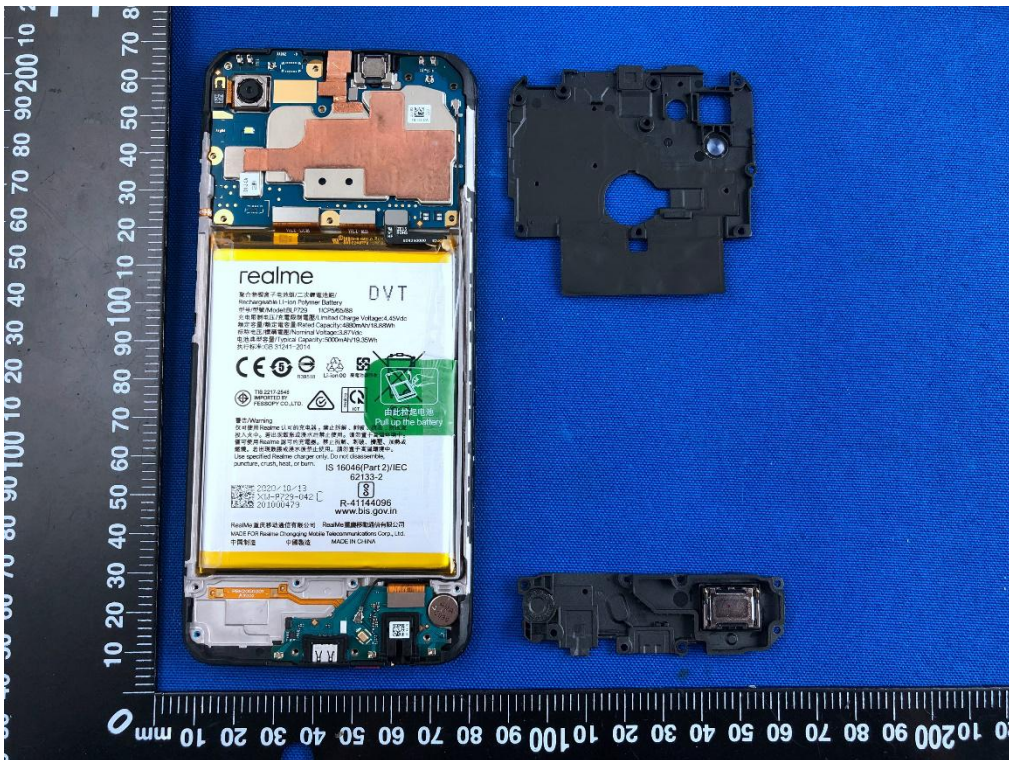

EUT INTERNAL PHOTOS

EUT UNCOVER VIEW

BT/WIFI ANTENNA

2G/3G/4G Dev ANTENNA

EUT REAR COVER VIEW

EUT UNCOVER VIEW

EUT UNCOVER VIEW

MAIN BOARD TOP VIEW (WITH SHIELDING)

MAIN BOARD REAR VIEW (WITH SHIELDING)

MAIN BOARD TOP VIEW (WITHOUT SHIELDING)

MAIN BOARD REAR VIEW (WITHOUT SHIELDING)

SUB BOARD TOP VIEW WITHOUT

SUB BOARD REAR VIEW

Battery Photo (Huizhou Desay Battery Co., LTD (FRONT))

Battery Photo (REAR)