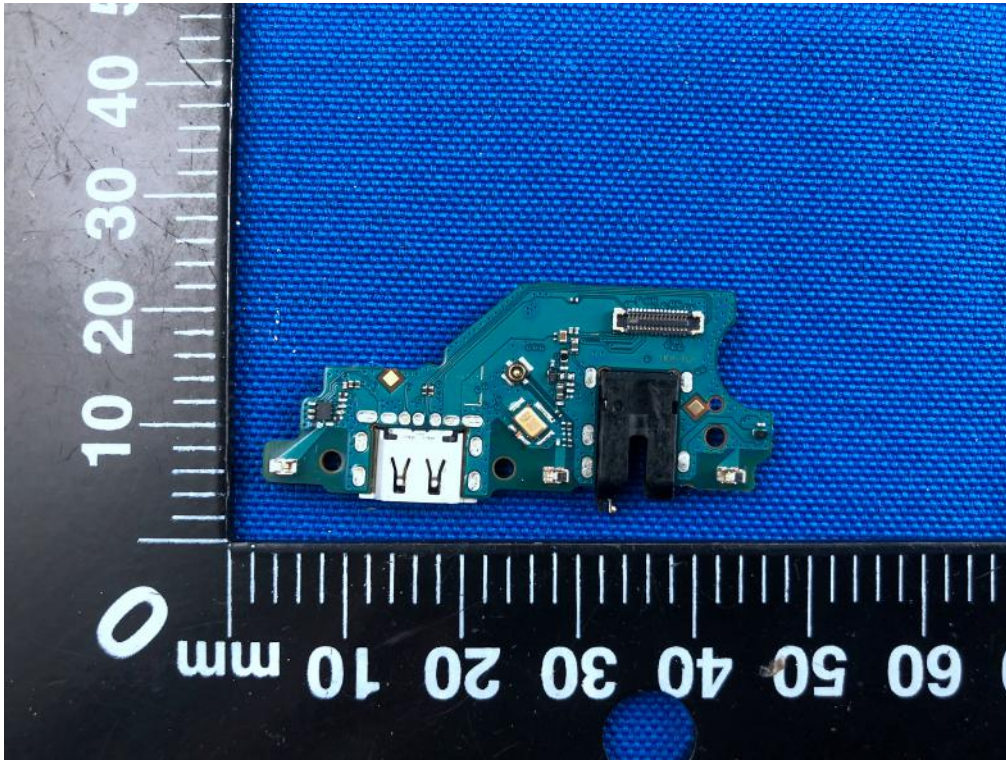

EUT INTERNAL PHOTOS

EUT UNCOVER VIEW

BT/WIFI ANTENNA

2G/3G/4G Dev ANTENNA

EUT REAR COVER VIEW

EUT UNCOVER VIEW

EUT UNCOVER VIEW

MAIN BOARD TOP VIEW (WITH SHIELDING)

MAIN BOARD REAR VIEW (WITH SHIELDING)

MAIN BOARD TOP VIEW (WITHOUT SHIELDING)

MAIN BOARD REAR VIEW (WITHOUT SHIELDING)

SUB BOARD TOP VIEW WITHOUT

SUB BOARD REAR VIEW

Battery Photo (Huizhou Desay Battery Co., LTD (FRONT))