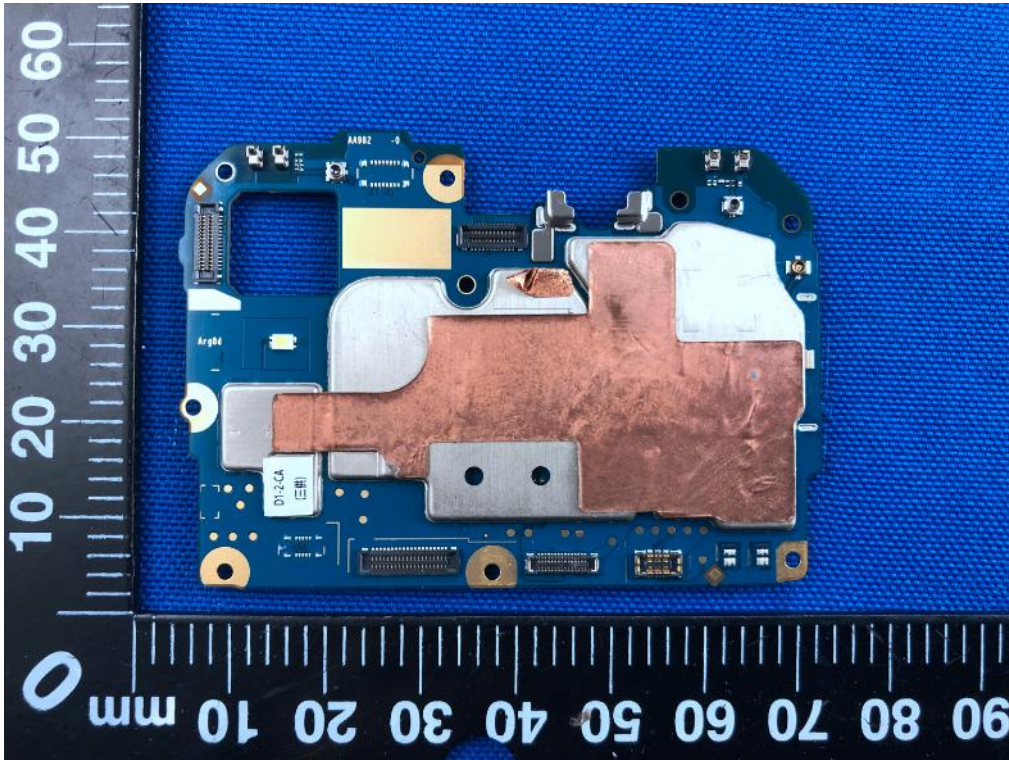

EUT INTERNAL PHOTOS

EUT UNCOVER VIEW

BT/WIFI ANTENNA

2G/3G/4G Dev ANTENNA

EUT REAR COVER VIEW

EUT UNCOVER VIEW

EUT UNCOVER VIEW

MAIN BOARD TOP VIEW (WITH SHIELDING)

MAIN BOARD REAR VIEW (WITH SHIELDING)

MAIN BOARD TOP VIEW (WITHOUT SHIELDING)

MAIN BOARD REAR VIEW (WITHOUT SHIELDING)

SUB BOARD TOP VIEW WITHOUT

SUB BOARD REAR VIEW

Battery Photo (Huizhou Desay Battery Co., LTD (FRONT))

Battery Photo (REAR)