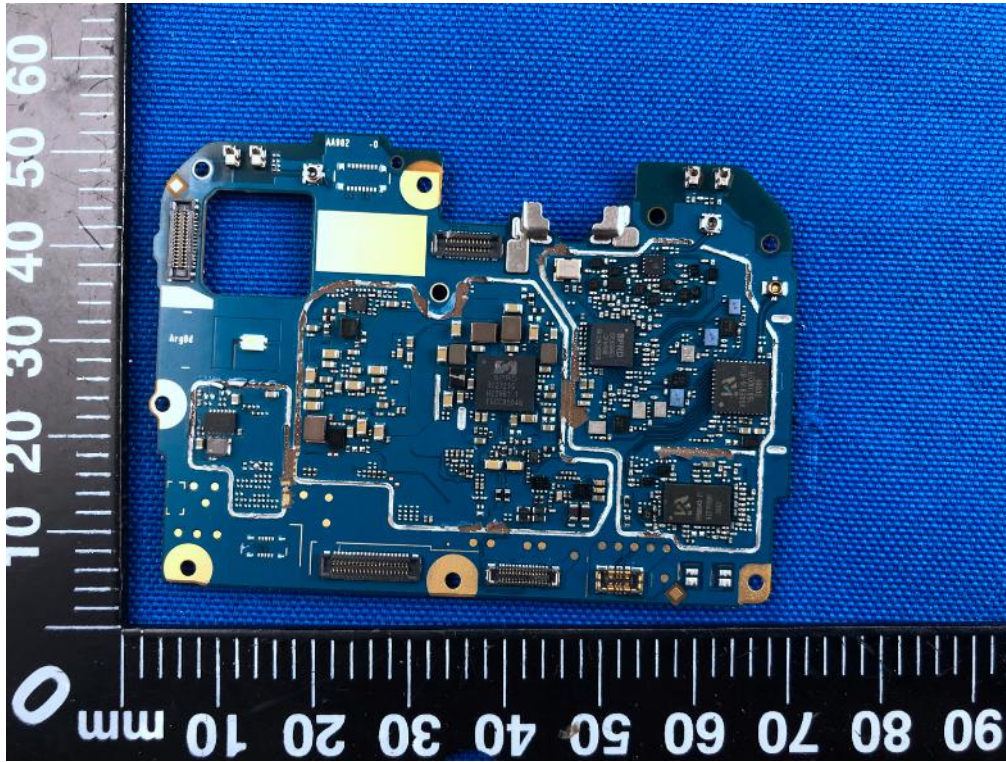

EUT INTERNAL PHOTOS

EUT UNCOVER VIEW

BT/WIFI ANTENNA

2G/3G/4G Dev ANTENNA

EUT REAR COVER VIEW

EUT UNCOVER VIEW

EUT UNCOVER VIEW

MAIN BOARD TOP VIEW (WITH SHIELDING)

MAIN BOARD REAR VIEW (WITH SHIELDING)

MAIN BOARD TOP VIEW (WITHOUT SHIELDING)

MAIN BOARD REAR VIEW (WITHOUT SHIELDING)

SUB BOARD TOP VIEW WITHOUT

SUB BOARD REAR VIEW

Battery Photo (Huizhou Desay Battery Co., LTD (FRONT))

Battery Photo (REAR)