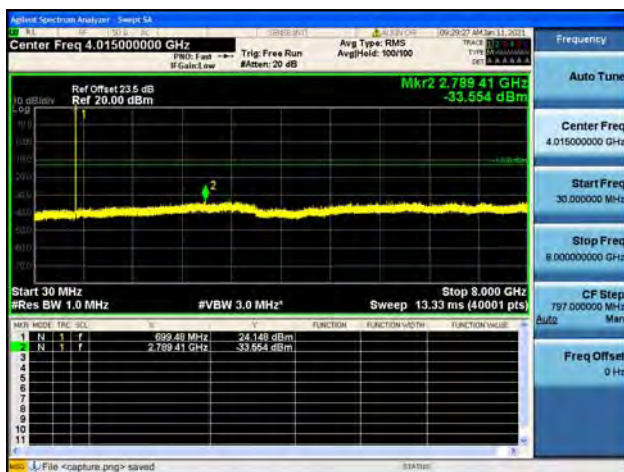

Band12 / 1.4MHz / Mid CH / 16QAM

Band12 / 1.4MHz / Mid CH / 64QAM

Band12 / 1.4MHz / High CH / QPSK

Band12 / 1.4MHz / High CH / 16QAM

Band12 / 1.4MHz / High CH / 64QAM

Band12 / 3MHz / Low CH / QPSK

Band12 / 3MHz / Low CH / 16QAM