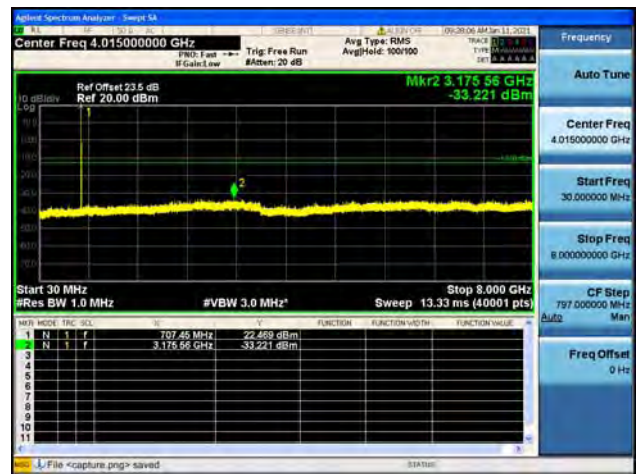

Band12 / 1.4MHz / High CH / 16QAM

Band12 / 1.4MHz / Mid CH / 64QAM