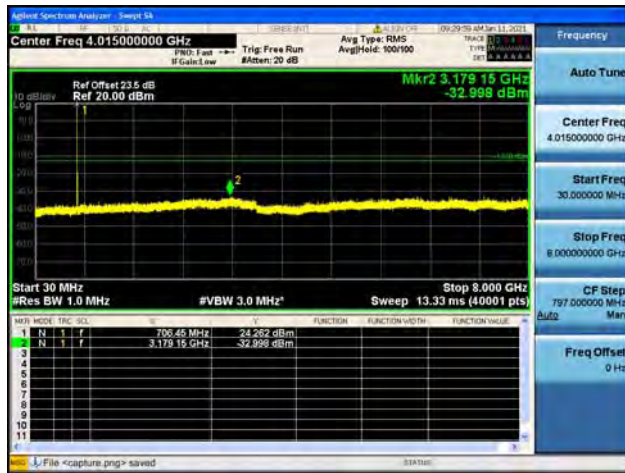

Band12 / 3MHz / Mid CH / 64QAM

Band12 / 3MHz / Mid CH / QPSK