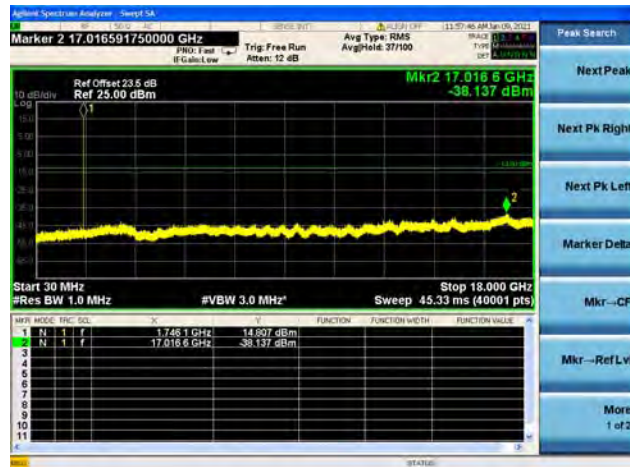

Band66 / 3MHz / High CH / 16QAM

Band66 / 3MHz / Mid CH / 64QAM