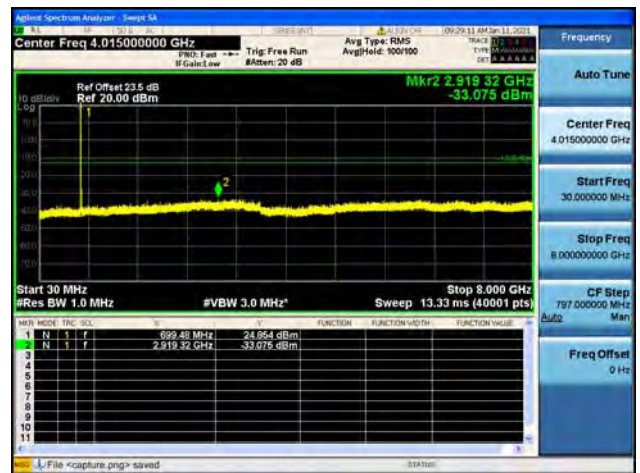

Band12 / 1.4MHz / Mid CH / 16QAM

Band12 / 1.4MHz / Mid CH / 64QAM

Band12 / 1.4MHz / High CH / QPSK

Band12 / 1.4MHz / High CH / 16QAM

Band12 / 1.4MHz / High CH / 64QAM

Band12 / 3MHz / Low CH / QPSK

Band12 / 3MHz / Low CH / 16QAM