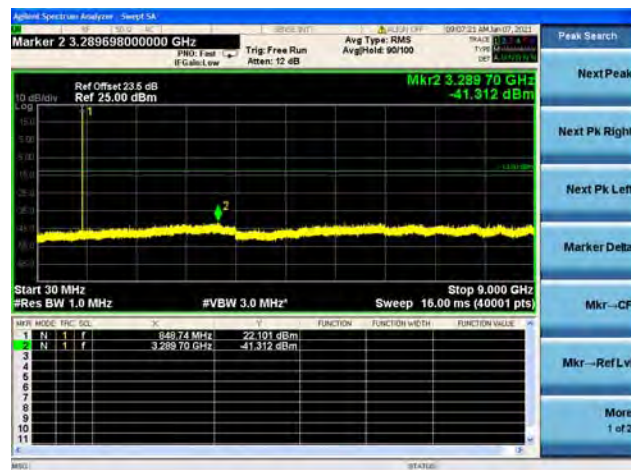

Band26 / 3MHz / Low CH / 16QAM

Band26 / 1.4MHz / High CH / 64QAM