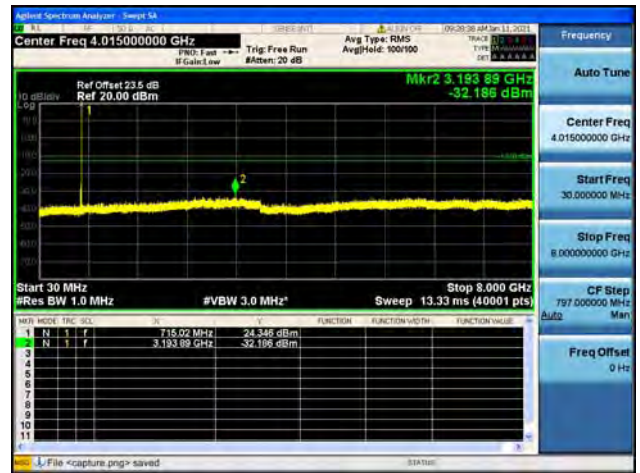

Band12 / 1.4MHz / Mid CH / 16QAM

Band12 / 1.4MHz / Mid CH / 64QAM

Band12 / 1.4MHz / High CH / QPSK

Band12 / 1.4MHz / High CH / 16QAM

Band12 / 1.4MHz / High CH / 64QAM

Band12 / 3MHz / Low CH / QPSK

Band12 / 3MHz / Low CH / 16QAM