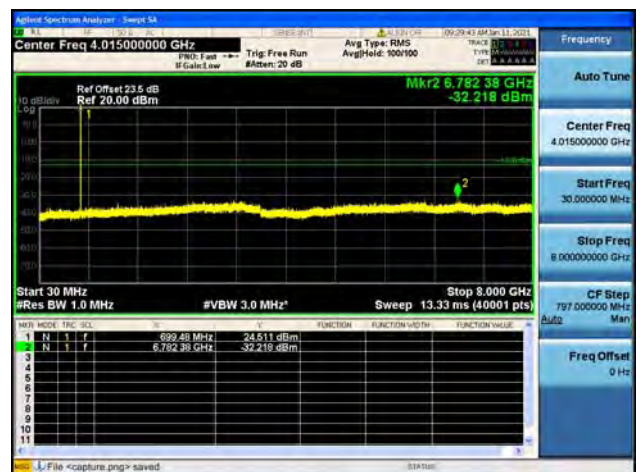

Band12 / 3MHz / Mid CH / 16QAM

Band12 / 3MHz / Low CH / 64QAM