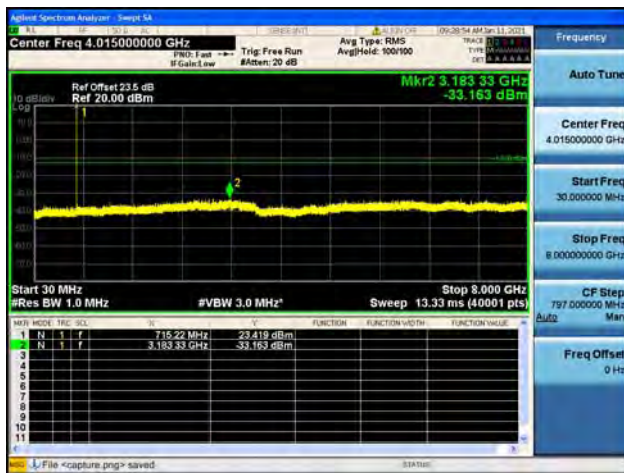

Band12 / 1.4MHz / Mid CH / 16QAM

Band12 / 1.4MHz / Mid CH / 64QAM

Band12 / 1.4MHz / High CH / QPSK

Band12 / 1.4MHz / High CH / 16QAM

Band12 / 1.4MHz / High CH / 64QAM

Band12 / 3MHz / Low CH / QPSK

Band12 / 3MHz / Low CH / 16QAM