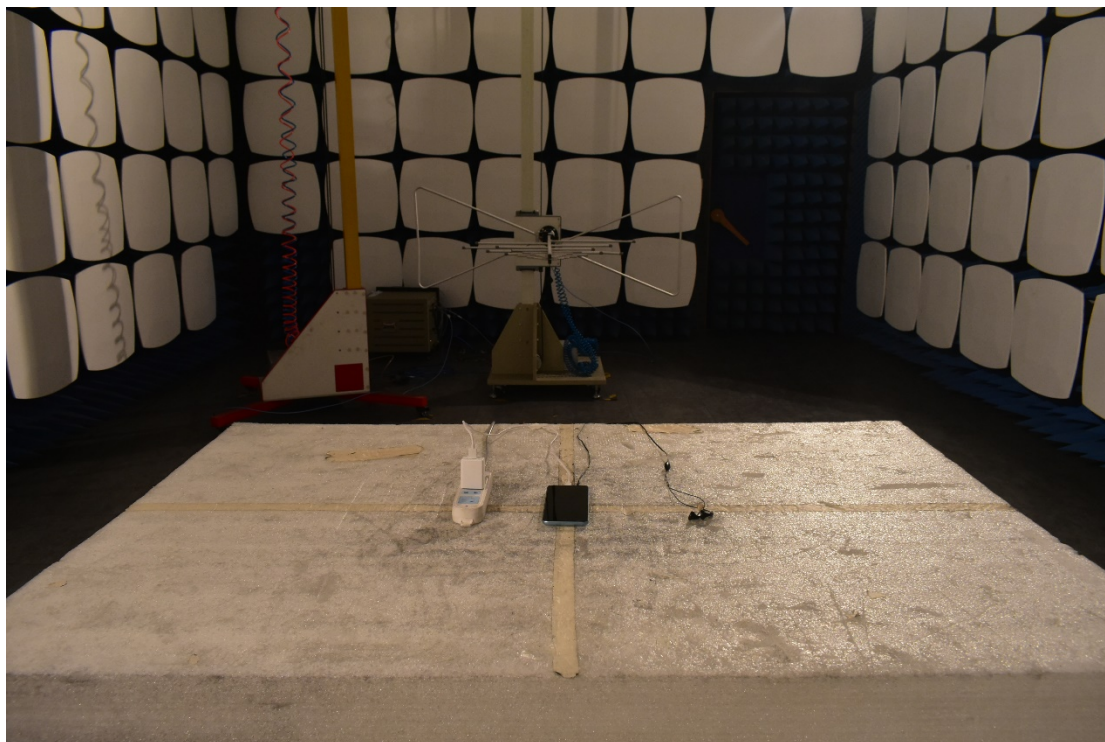

**FCC ID:2AUYFRMX3203**

**Test Setup Photos**

**1. RF measurement setup**

(GSM&WCDMA&LTE)

**2. Radiated Spurious Emission(9KHz-30MHz)**

### 3. Radiated Spurious Emission(30MHz-1GHz)

### 4. Radiated Spurious Emission(above 1GHz)