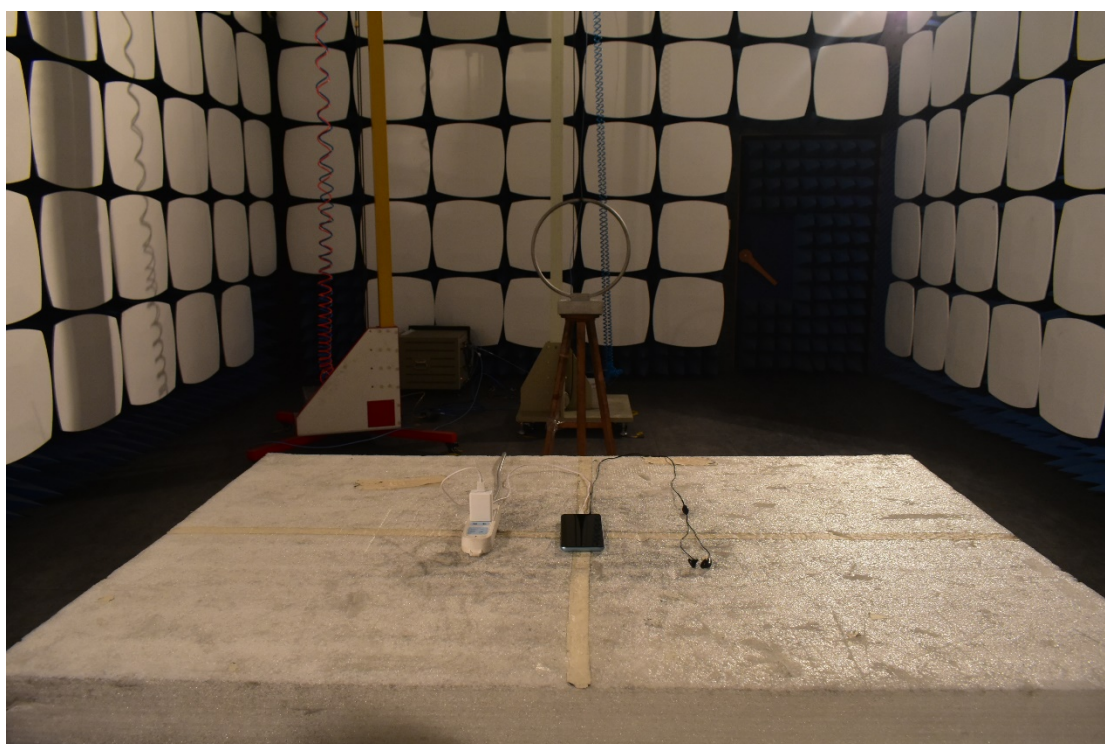

**FCC ID:2AUYFRMX3203**

**Test Setup Photos**

**1. RF measurement setup**

(GSM&WCDMA&LTE)

**2. Radiated Spurious Emission(9KHz-30MHz)**

### 3. Radiated Spurious Emission(30MHz-1GHz)

### 4. Radiated Spurious Emission(above 1GHz)