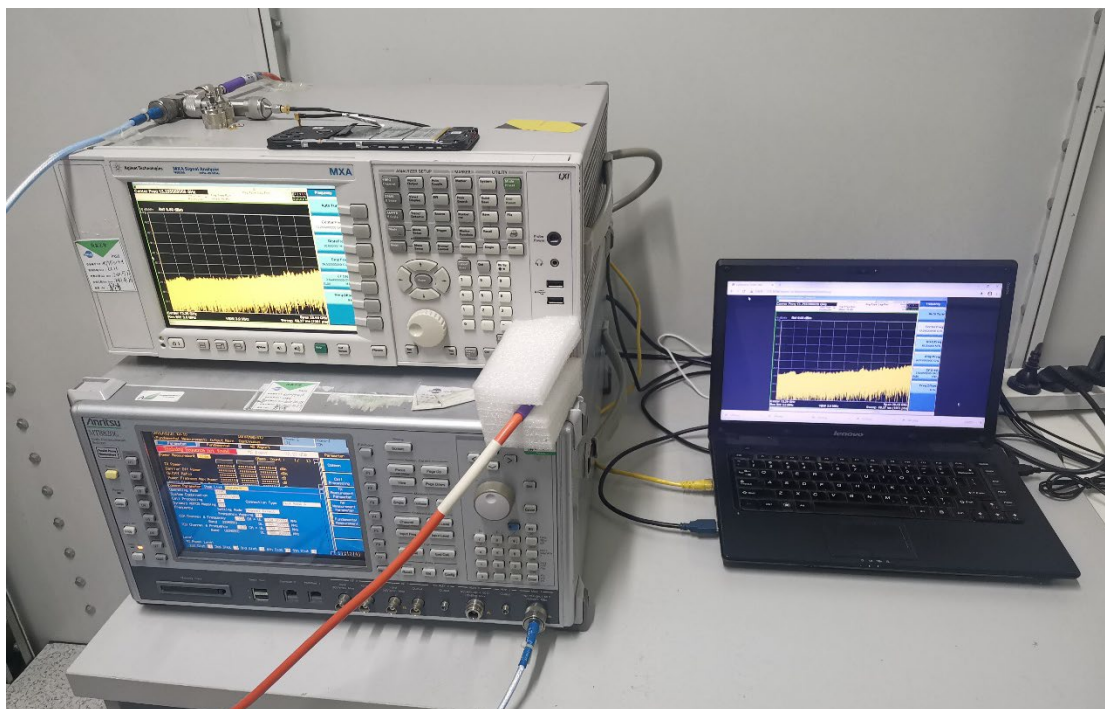

**FCC ID:2AUYFRMX3203**

**Test Setup Photos**

**1. RF measurement setup**

(GSM&WCDMA&LTE)

**2. Radiated Spurious Emission(9KHz-30MHz)**

### 3. Radiated Spurious Emission(30MHz-1GHz)

### 4. Radiated Spurious Emission(above 1GHz)