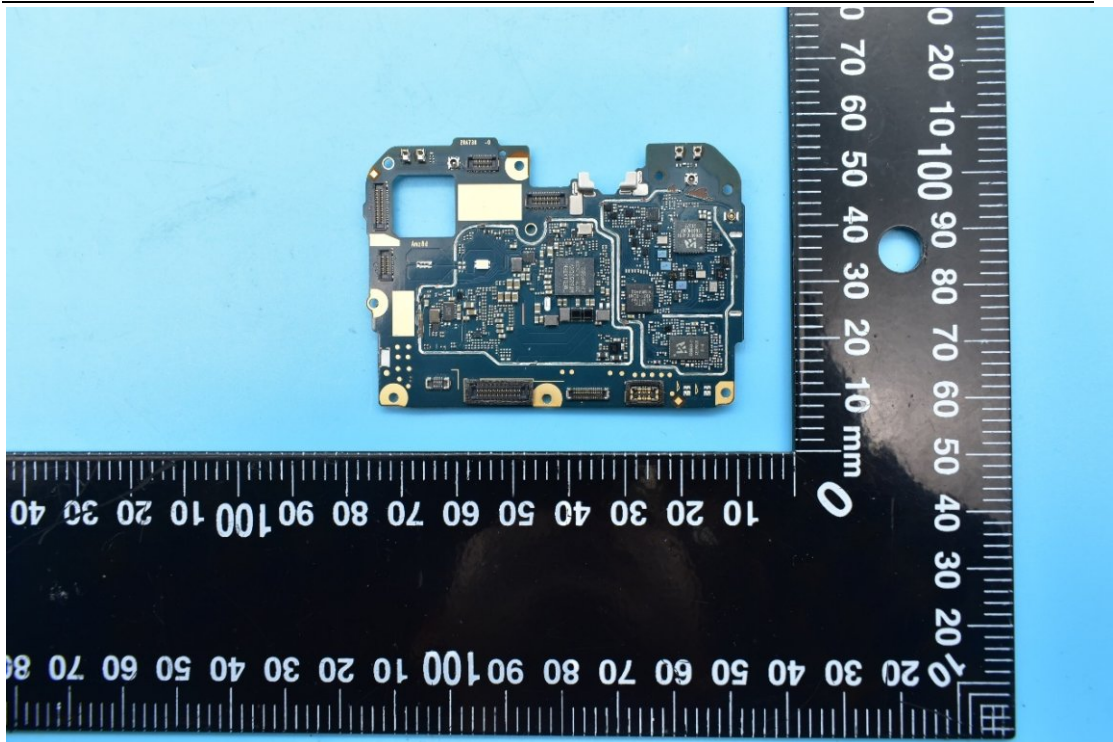

FCC ID:2AUYFRMX3203

Internal Photos

1. EUT uncover view

2. Antenna view