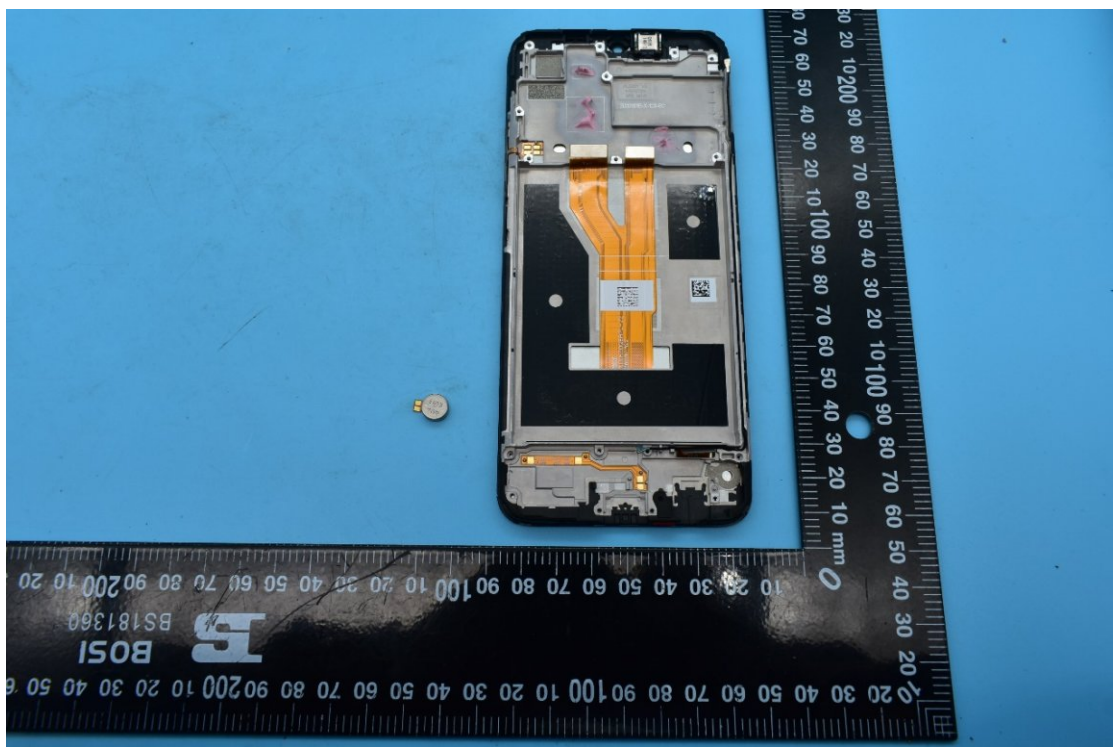

FCC ID:2AUYFRMX3203

Internal Photos

1. EUT uncover view

2. Antenna view