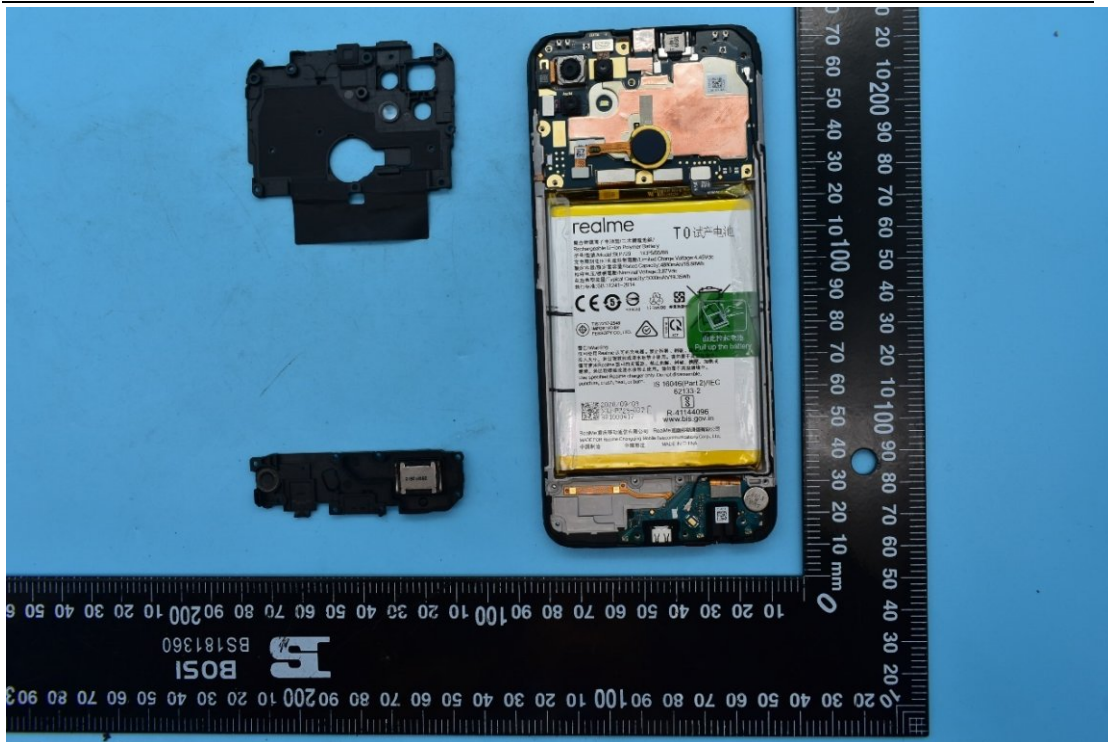

FCC ID:2AUYFRMX3203

Internal Photos

1. EUT uncover view

2. Antenna view