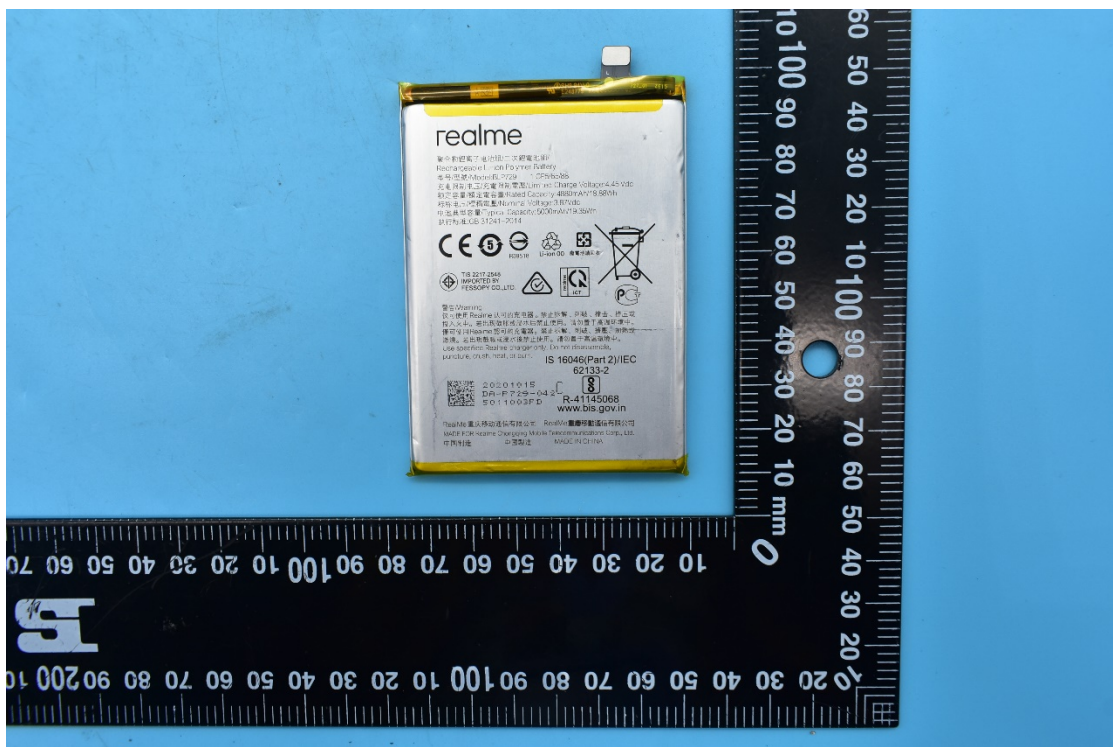

FCC ID:2AUYFRMX3203

Internal Photos

1. EUT uncover view

2. Antenna view