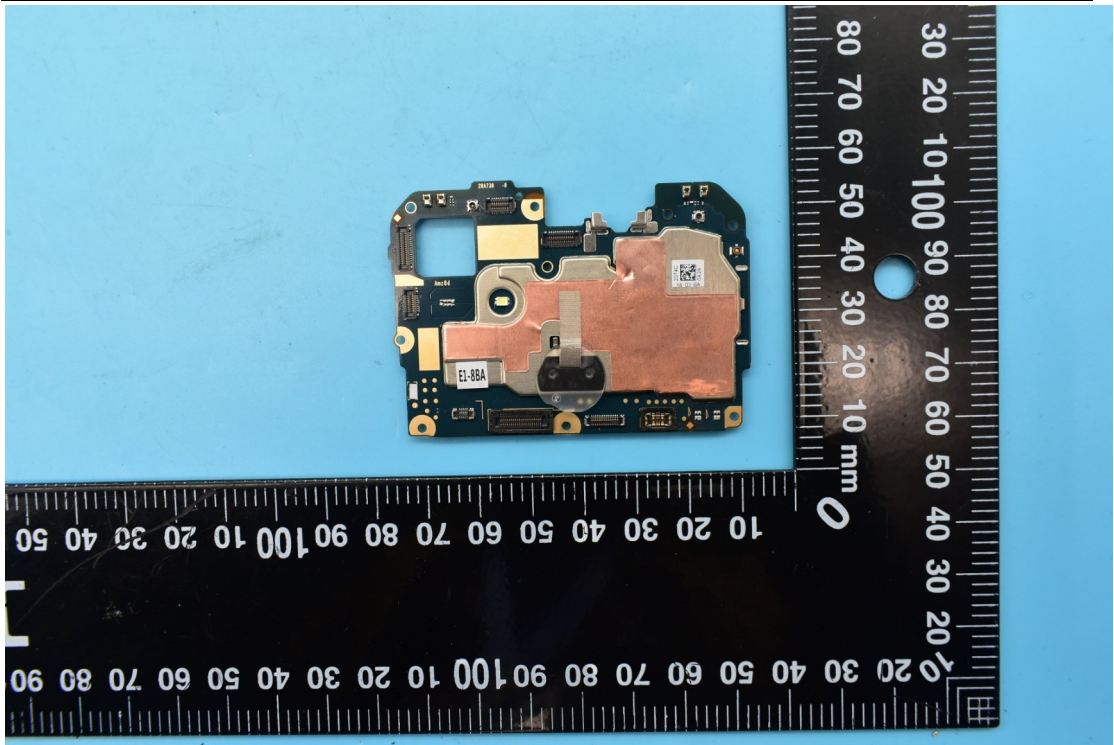

FCC ID:2AUYFRMX3203

Internal Photos

1. EUT uncover view

2. Antenna view