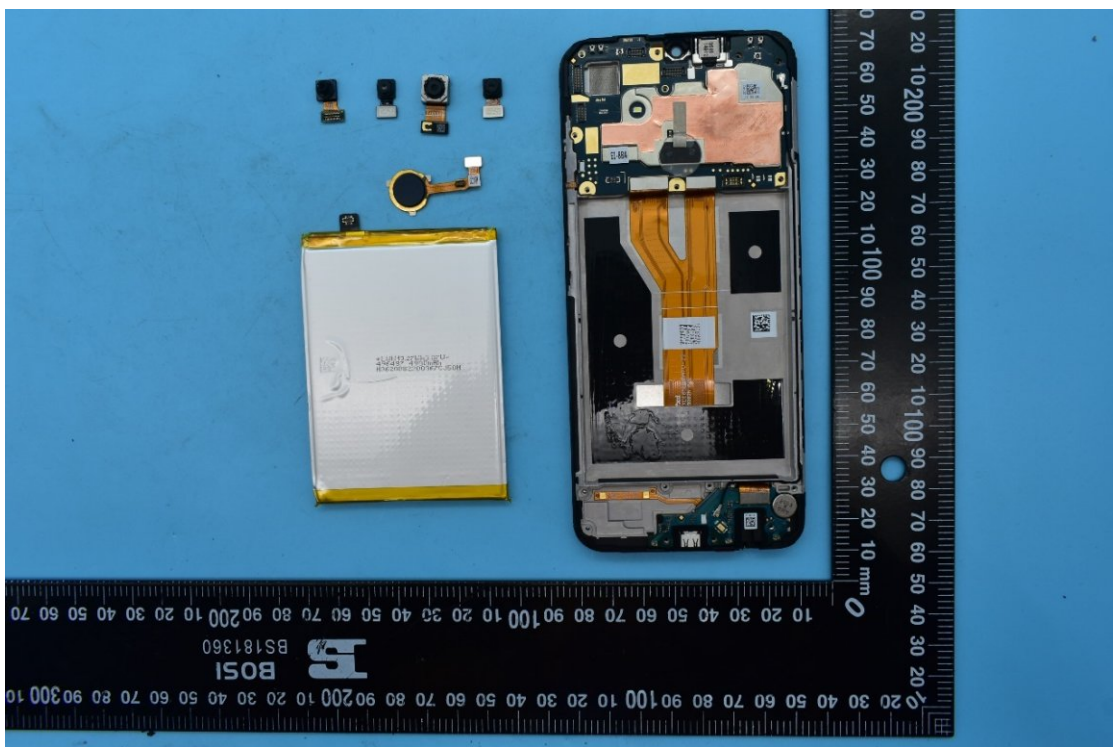

FCC ID:2AUYFRMX3203

Internal Photos

1. EUT uncover view

2. Antenna view