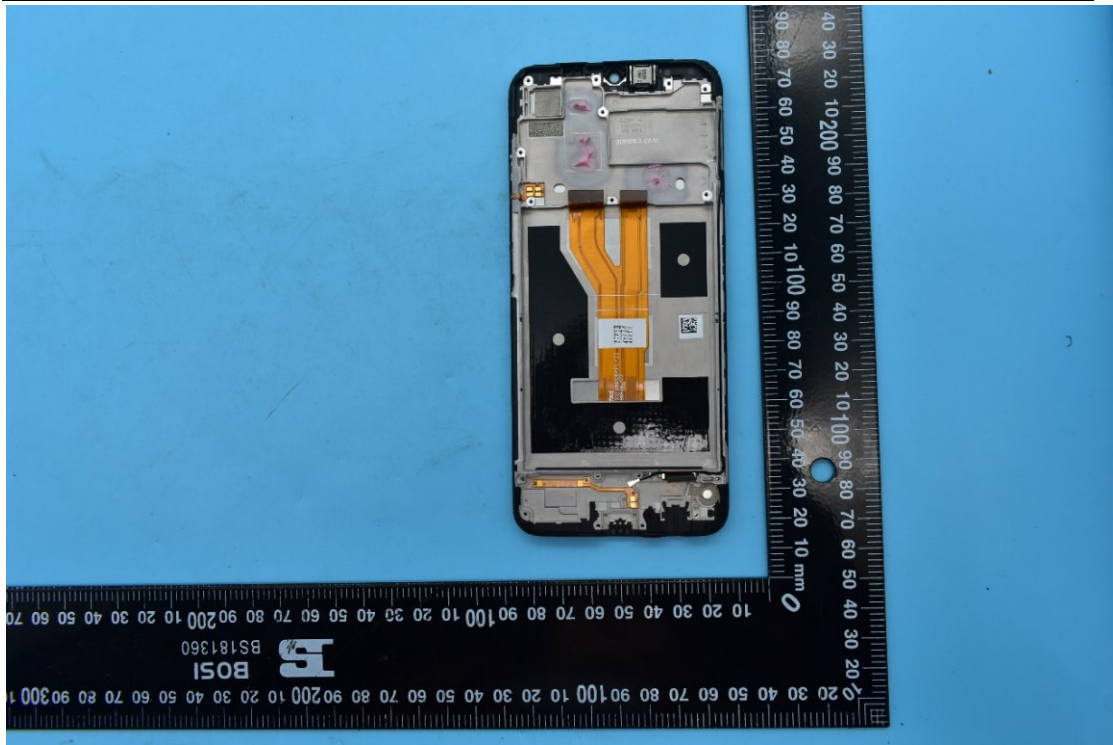

FCC ID:2AUYFRMX3203

Internal Photos

1. EUT uncover view

2. Antenna view