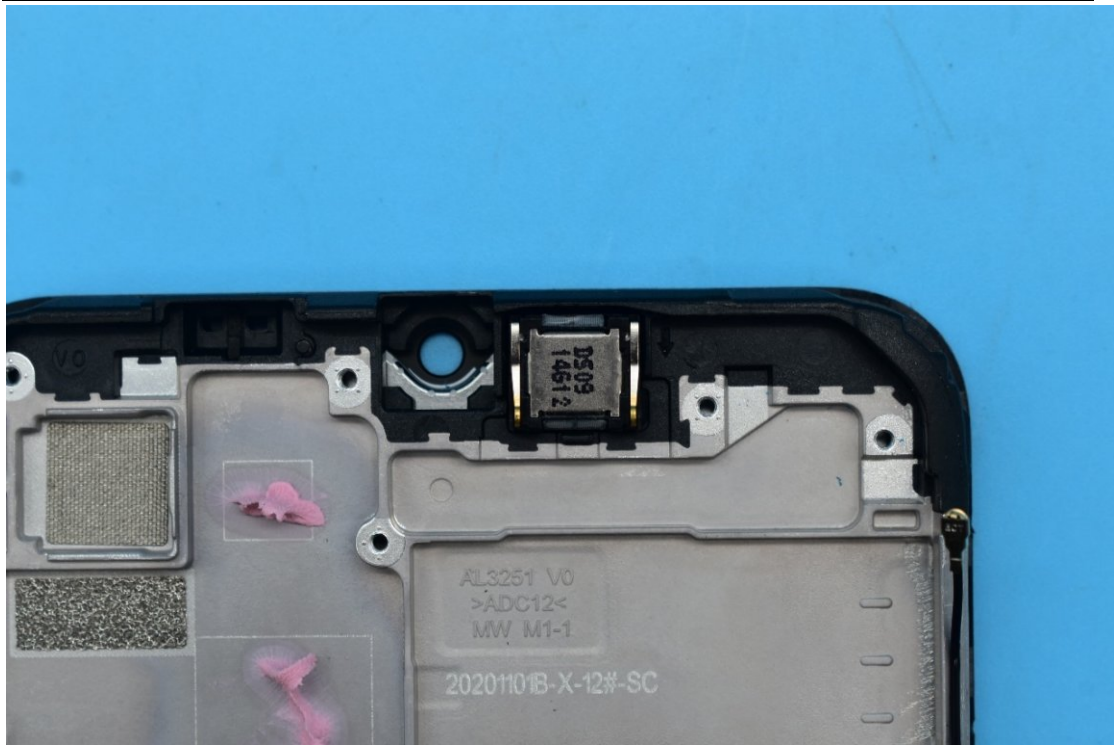

FCC ID:2AUYFRMX3203

Internal Photos

1. EUT uncover view

2. Antenna view