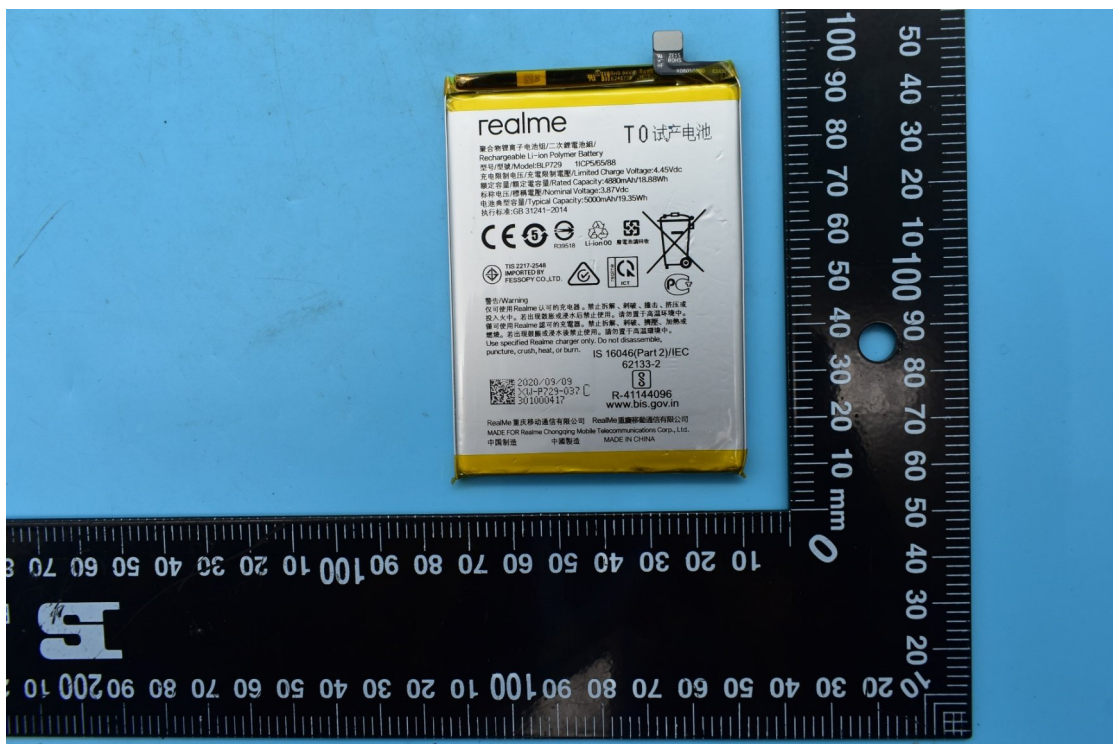

FCC ID:2AUYFRMX3203

Internal Photos

1. EUT uncover view

2. Antenna view