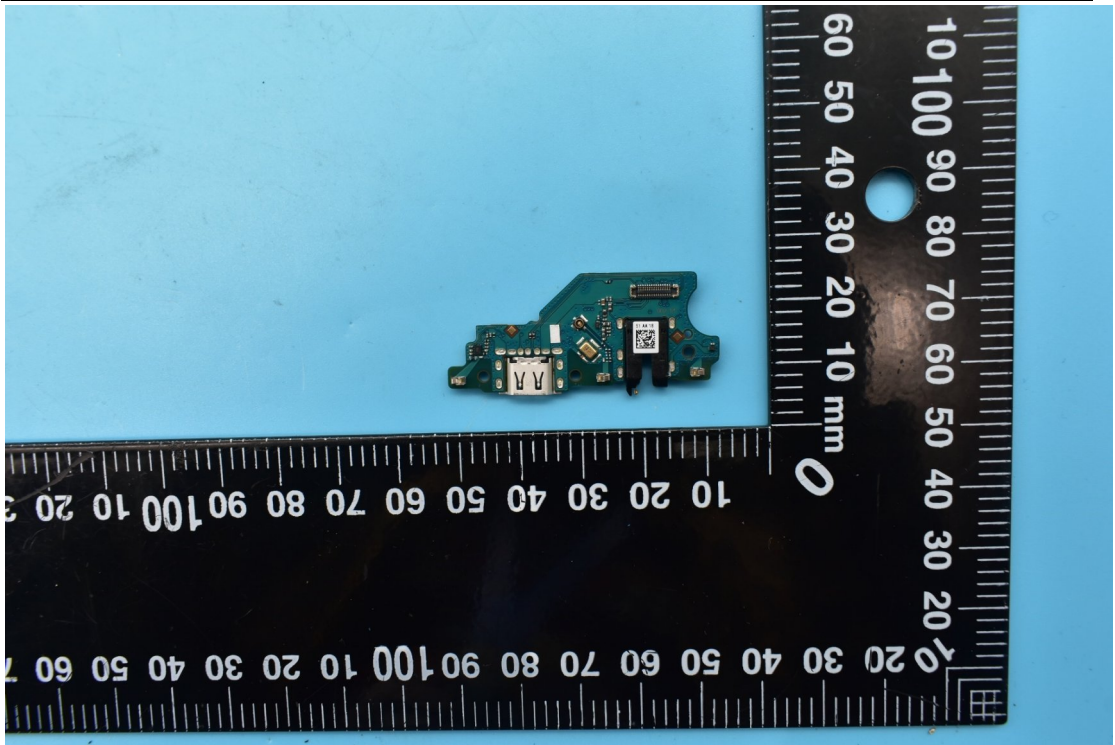

FCC ID:2AUYFRMX3203

Internal Photos

1. EUT uncover view

2. Antenna view