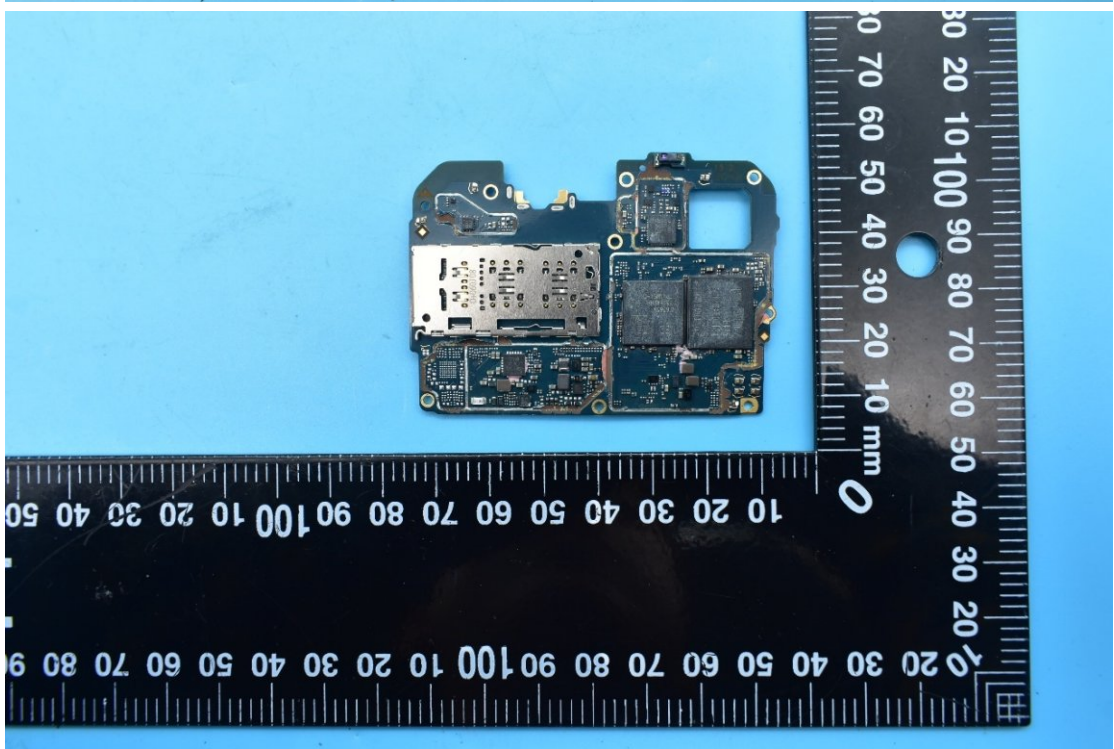

FCC ID:2AUYFRMX3203

Internal Photos

1. EUT uncover view

2. Antenna view