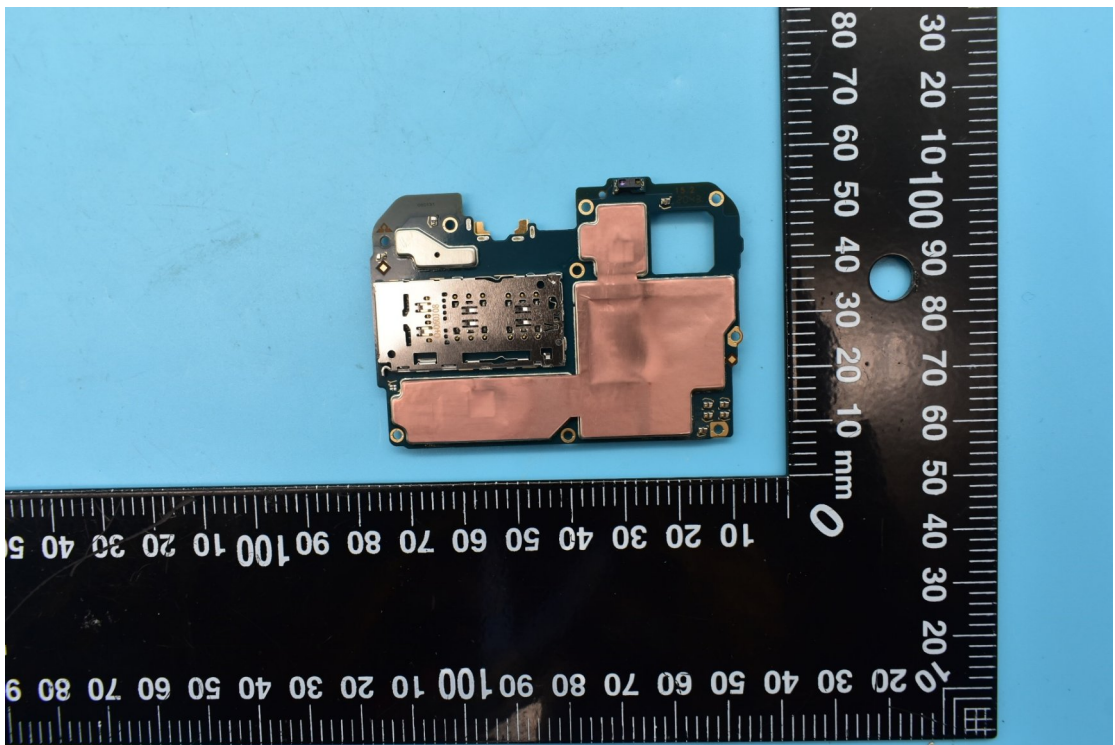

FCC ID:2AUYFRMX3203

Internal Photos

1. EUT uncover view

2. Antenna view