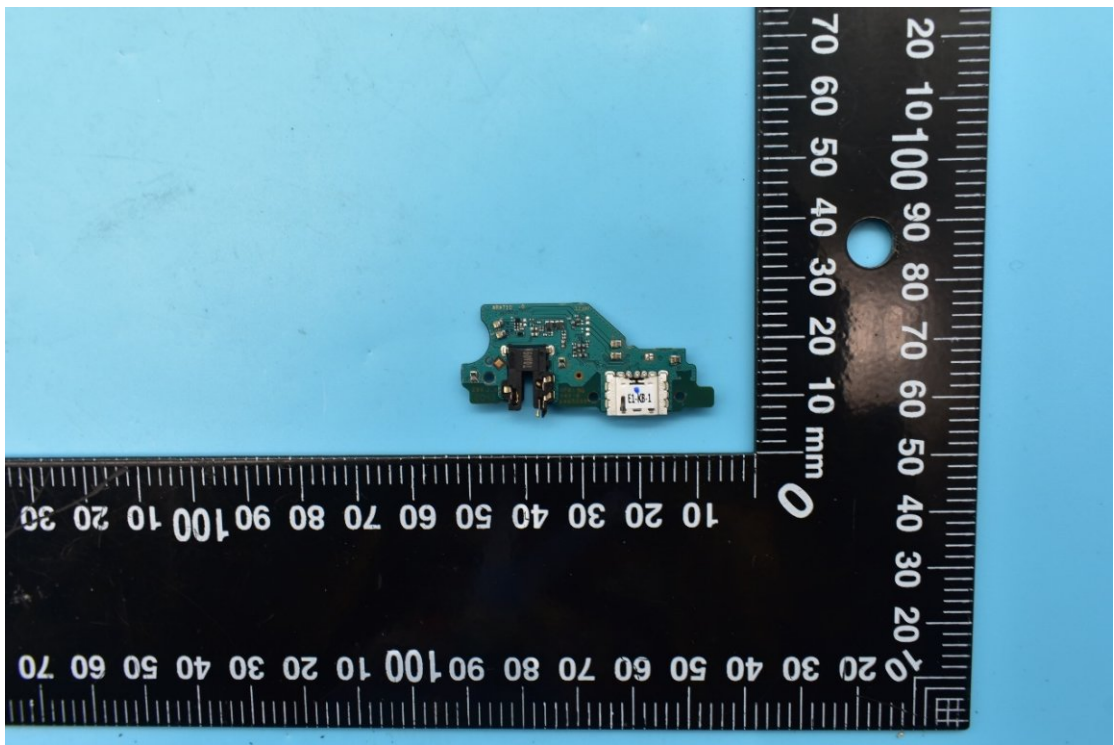

FCC ID:2AUYFRMX3203

Internal Photos

1. EUT uncover view

2. Antenna view