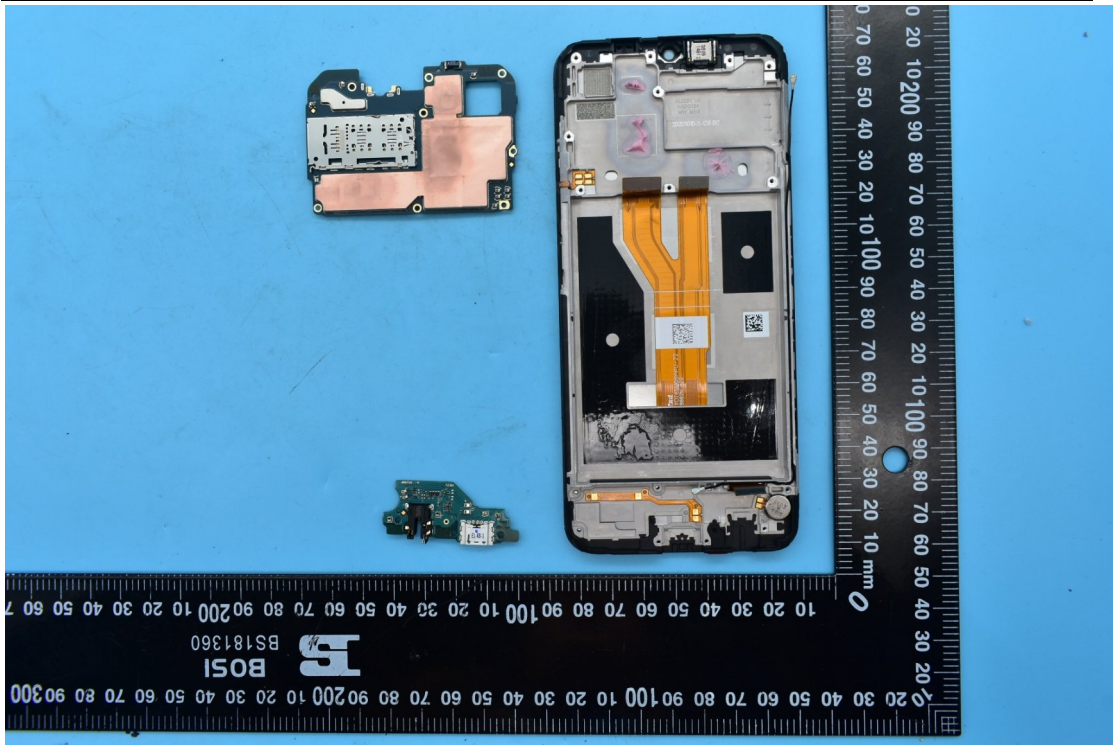

FCC ID:2AUYFRMX3203

Internal Photos

1. EUT uncover view

2. Antenna view