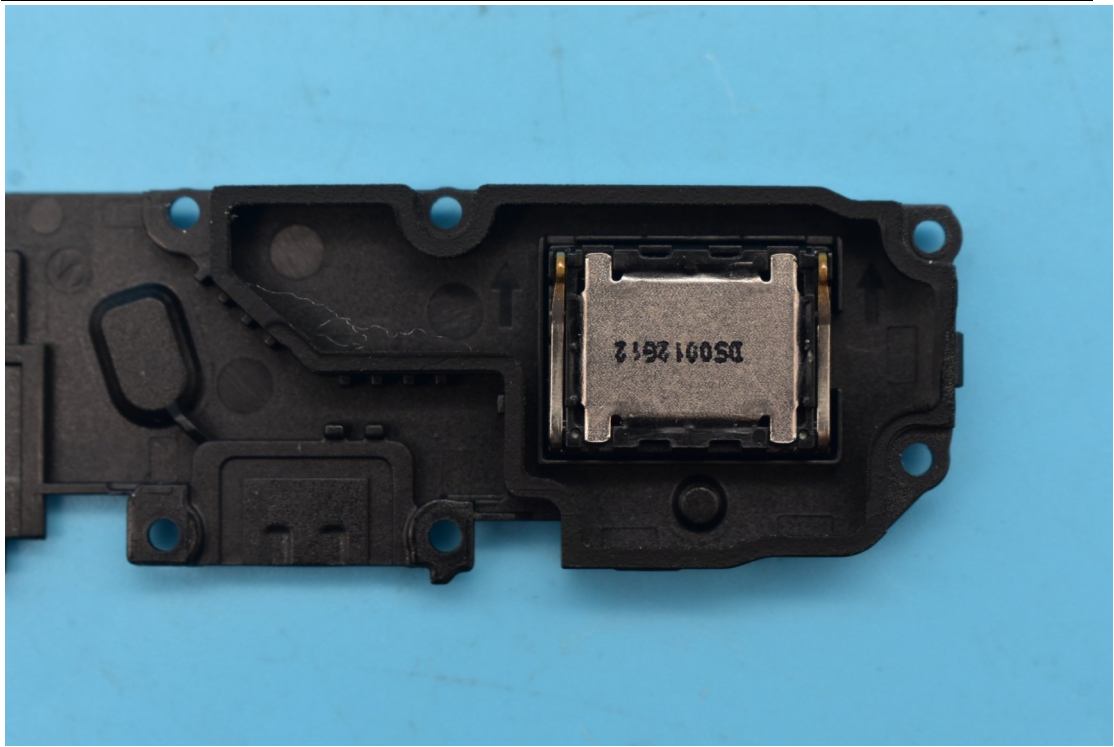

FCC ID:2AUYFRMX3203

Internal Photos

1. EUT uncover view

2. Antenna view