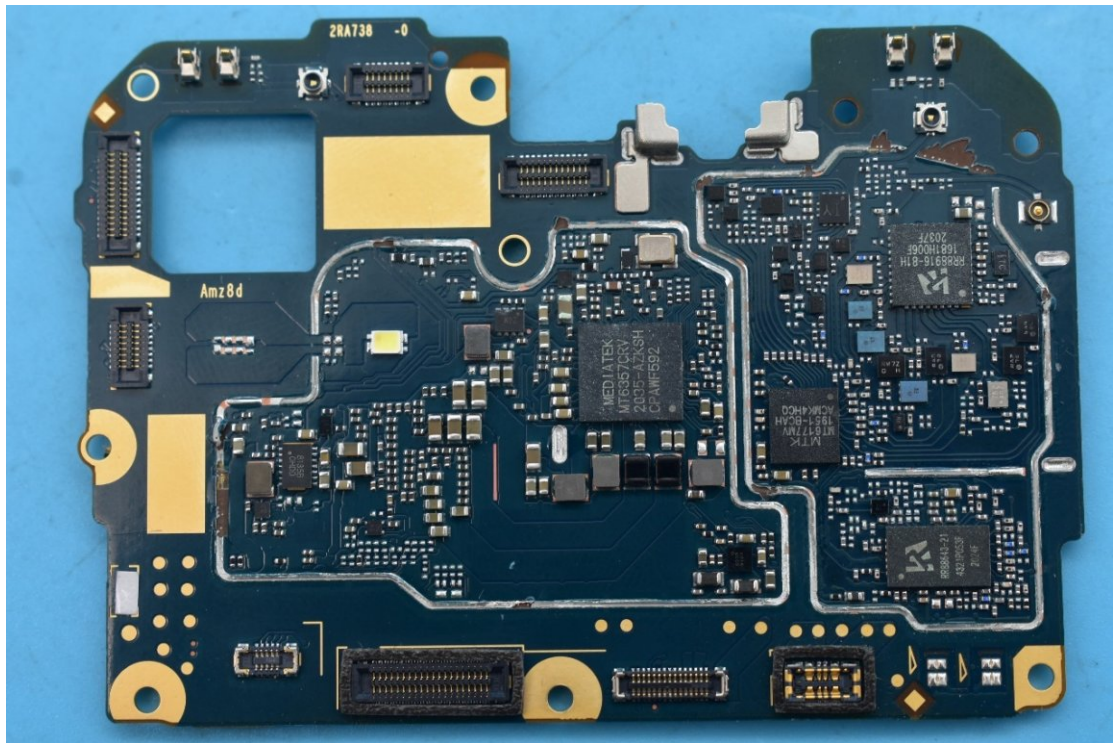

FCC ID:2AUYFRMX3203

Internal Photos

1. EUT uncover view

2. Antenna view