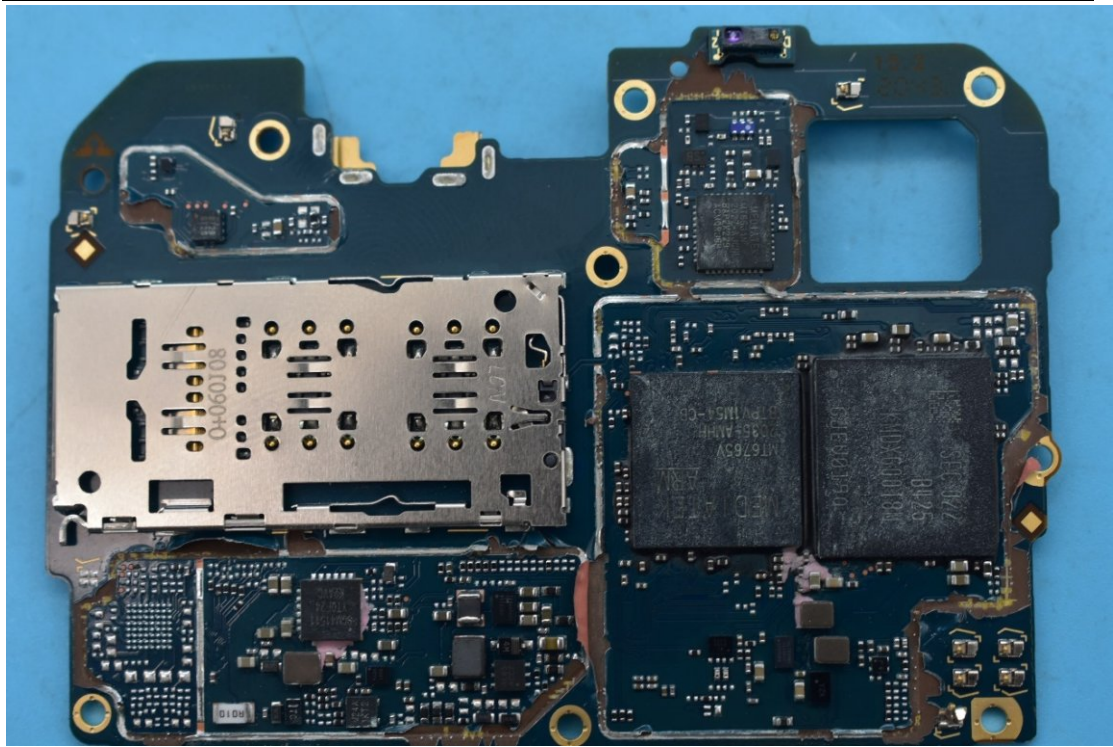

FCC ID:2AUYFRMX3203

Internal Photos

1. EUT uncover view

2. Antenna view