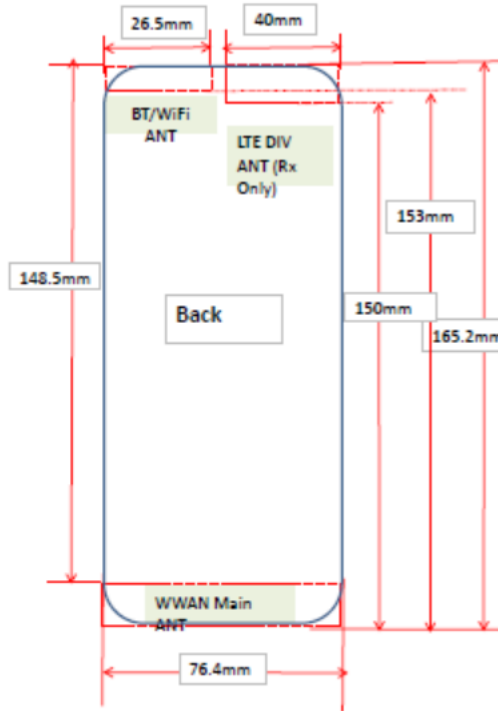

Annex B Test Setup Photos

Antenna Location

Head

Right Cheek

Right Tilt

Left Cheek

Left Tilt

Body

Front Side (Test distance: 10mm)

Back Side (Test distance: 0mm)

Left Side (Test distance: 10mm)

Right Side (Test distance: 10mm)

Top Side (Test distance: 10mm)

Bottom Side (Test distance: 10mm)