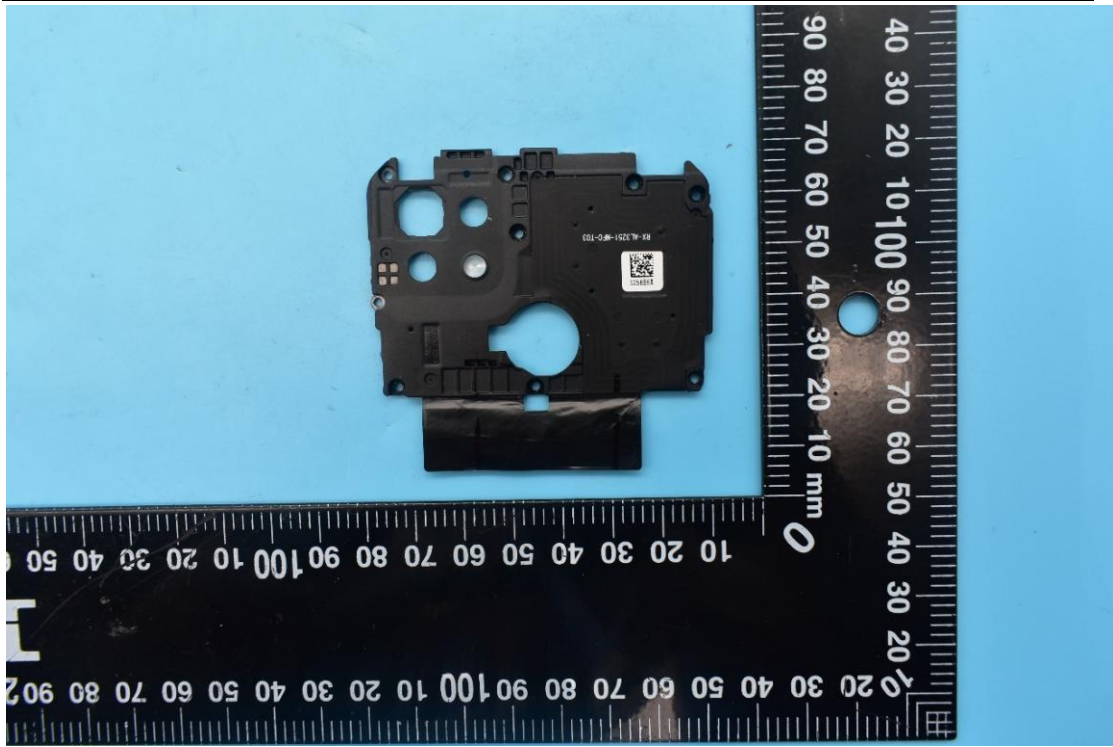

FCC ID:2AUYFRMX3201

Internal Photos

1. EUT uncover view

2. Antenna view