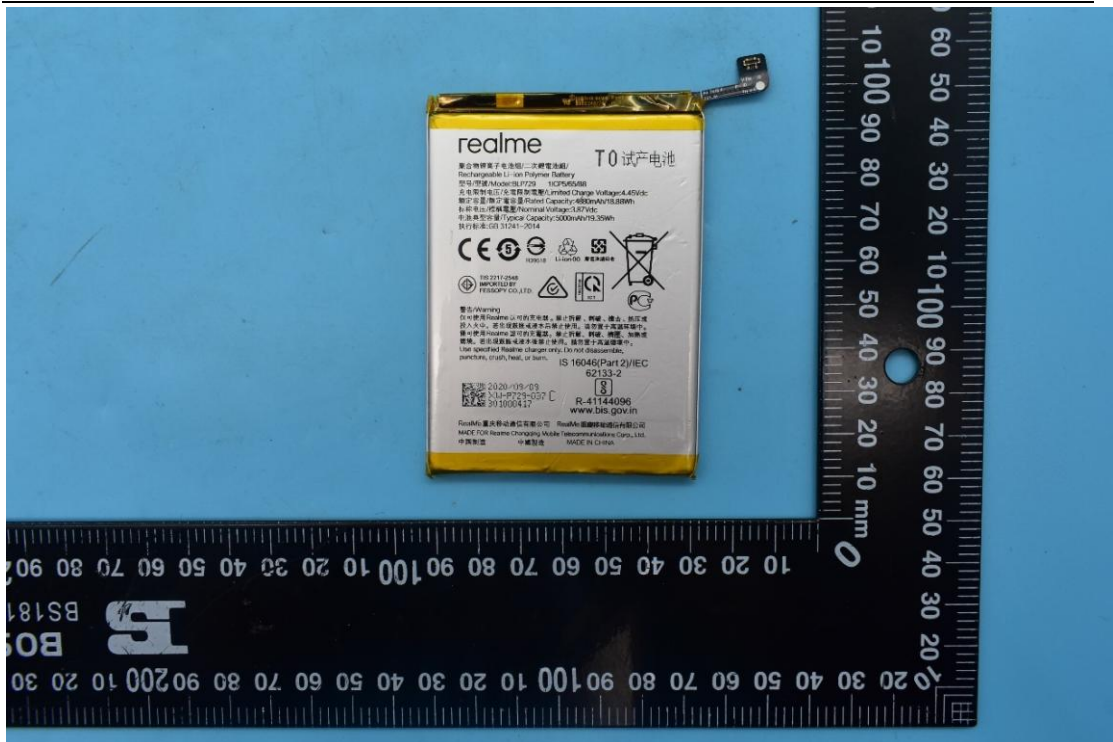

FCC ID:2AUYFRMX3201

Internal Photos

1. EUT uncover view

2. Antenna view