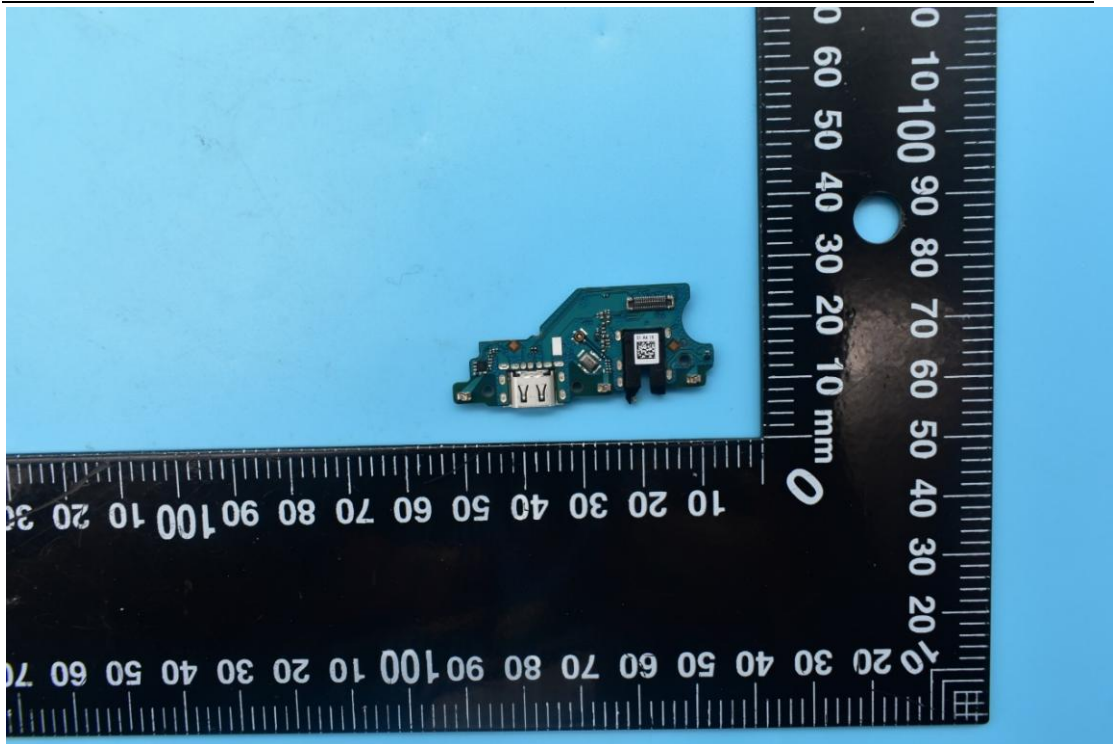

FCC ID:2AUYFRMX3201

Internal Photos

1. EUT uncover view

2. Antenna view