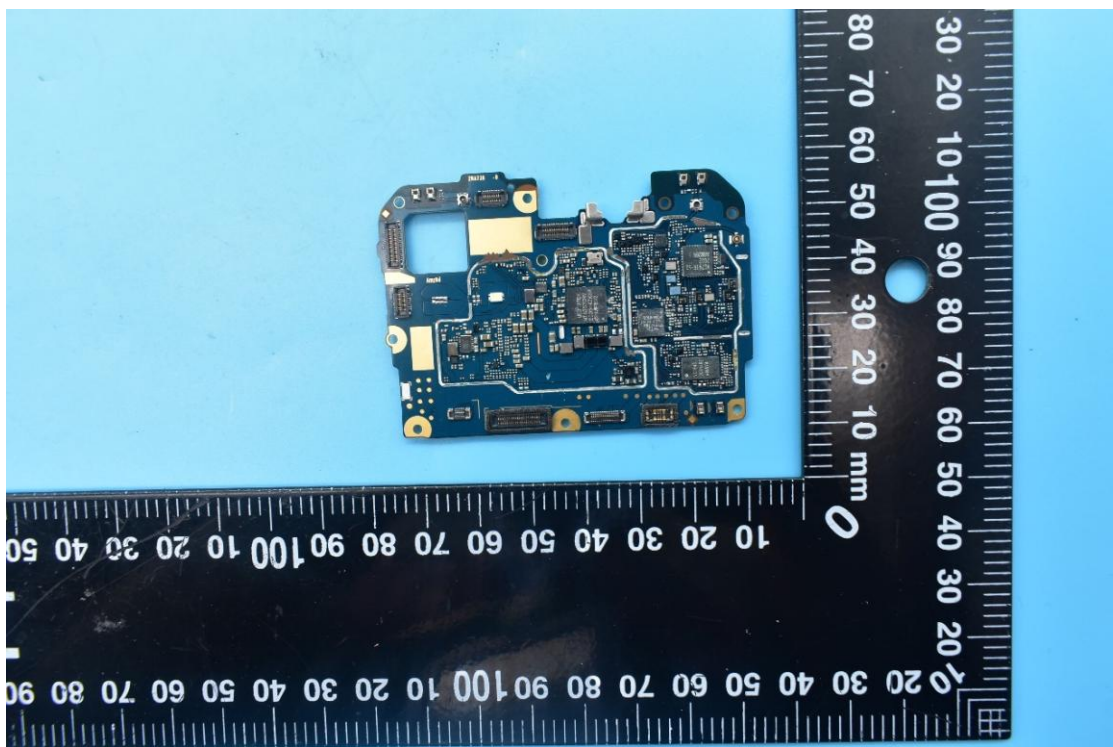

FCC ID:2AUYFRMX3201

Internal Photos

1. EUT uncover view

2. Antenna view