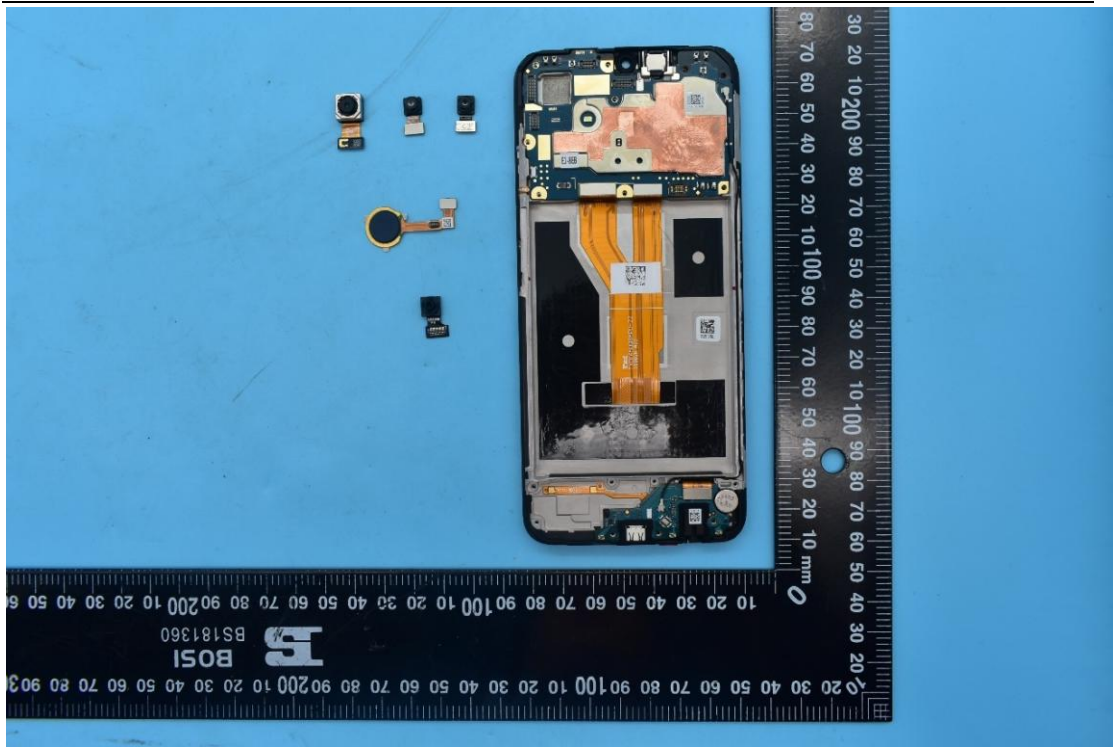

FCC ID:2AUYFRMX3201

Internal Photos

1. EUT uncover view

2. Antenna view