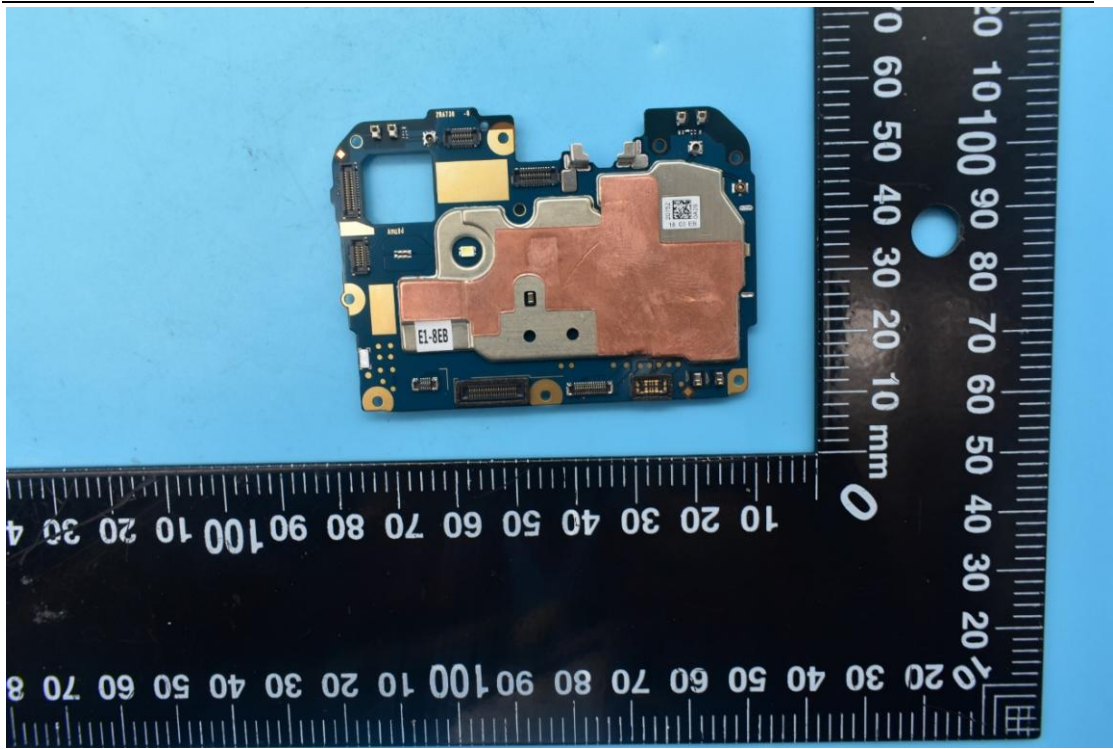

FCC ID:2AUYFRMX3201

Internal Photos

1. EUT uncover view

2. Antenna view