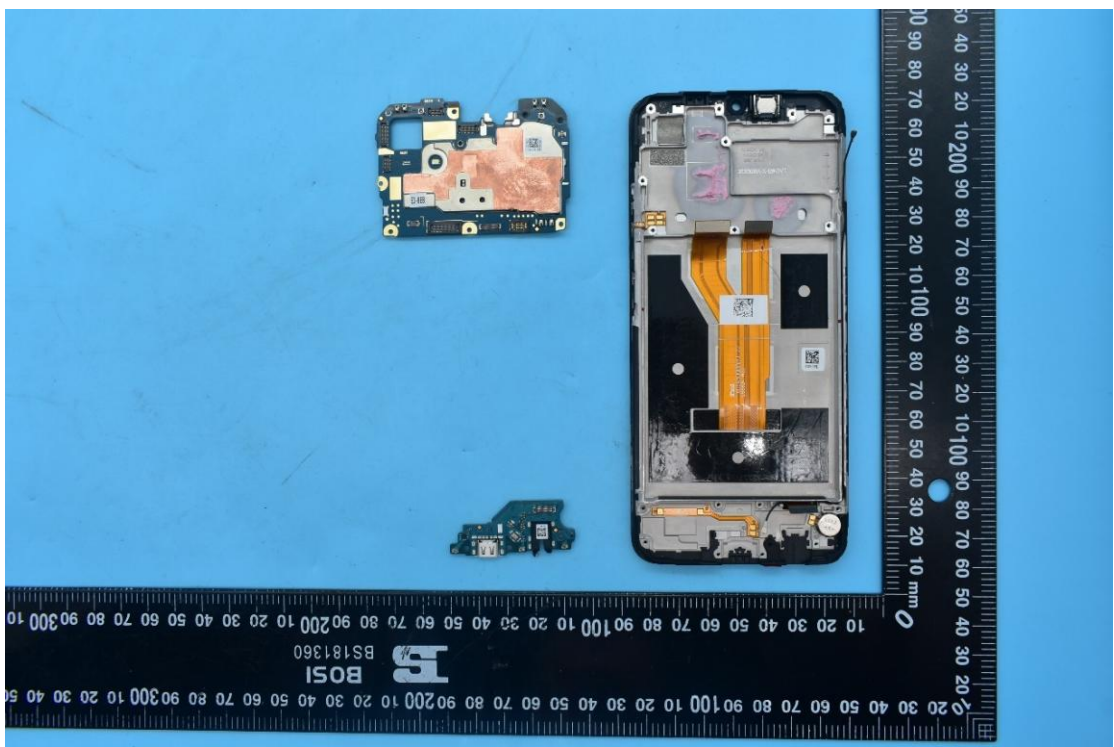

FCC ID:2AUYFRMX3201

Internal Photos

1. EUT uncover view

2. Antenna view