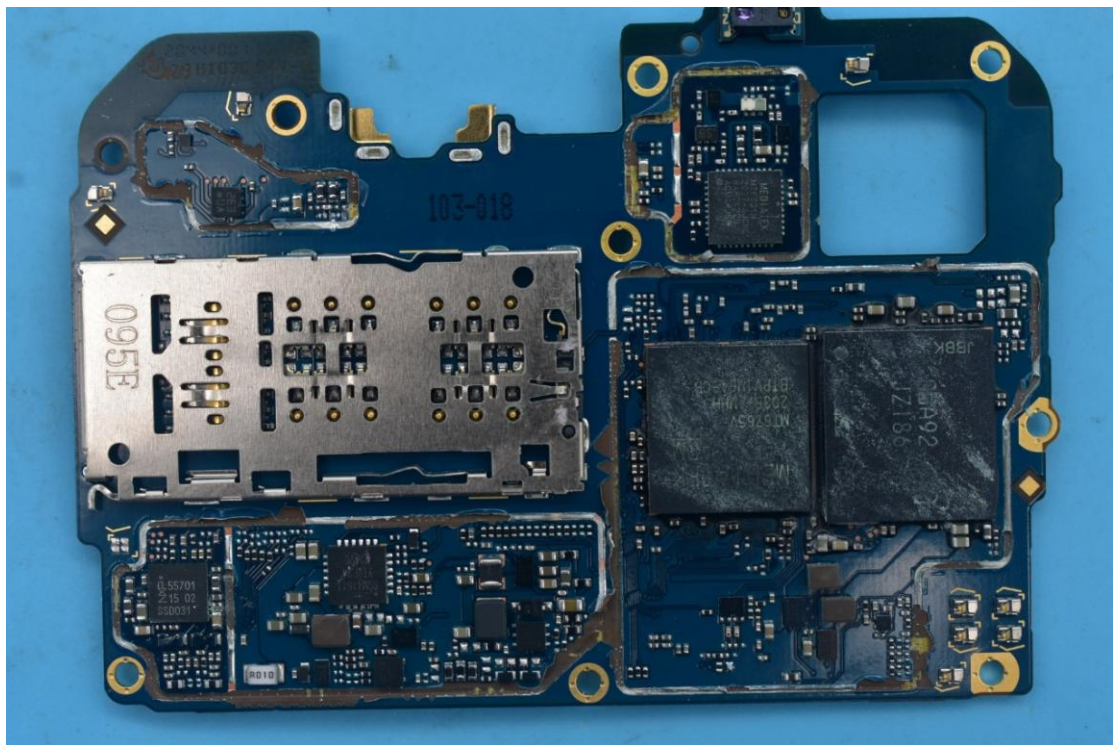

FCC ID:2AUYFRMX3201

Internal Photos

1. EUT uncover view

2. Antenna view