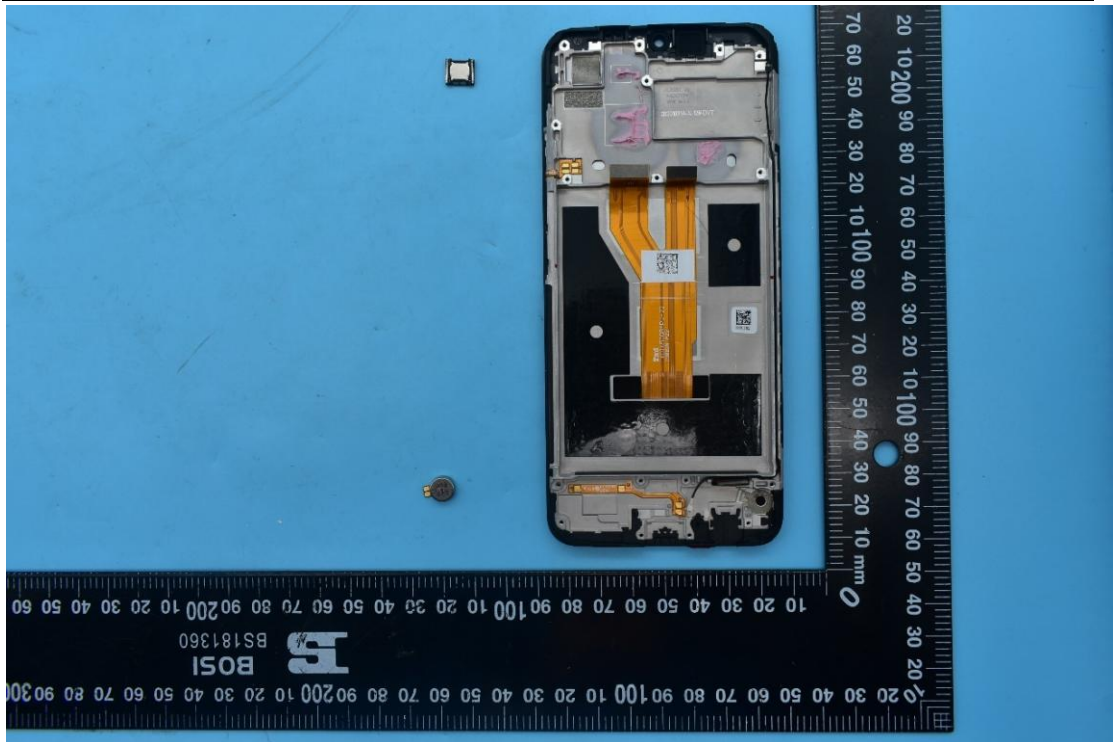

FCC ID:2AUYFRMX3201

Internal Photos

1. EUT uncover view

2. Antenna view