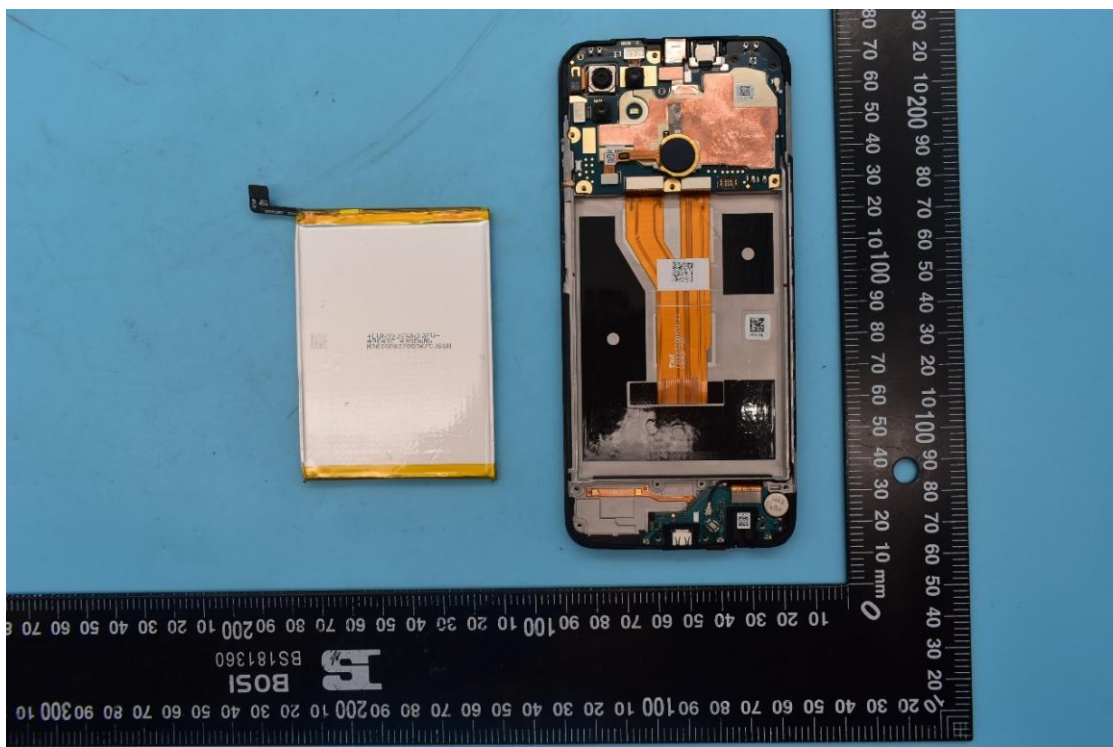

FCC ID:2AUYFRMX3201

Internal Photos

1. EUT uncover view

2. Antenna view