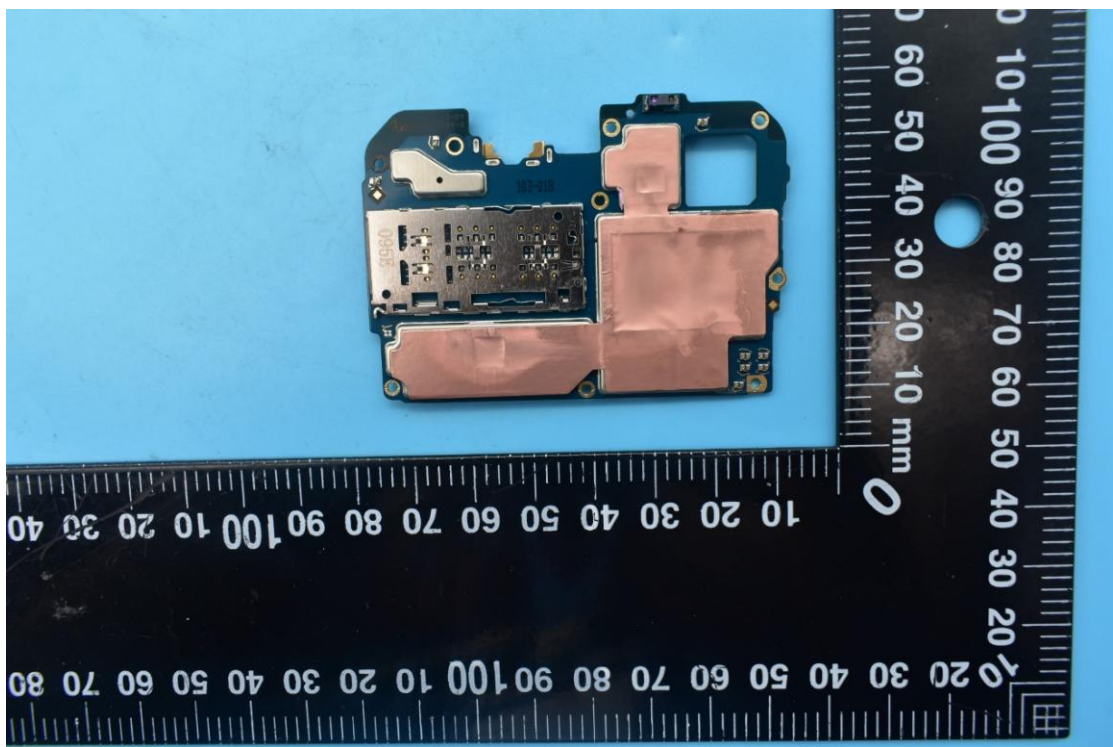

FCC ID:2AUYFRMX3201

Internal Photos

1. EUT uncover view

2. Antenna view