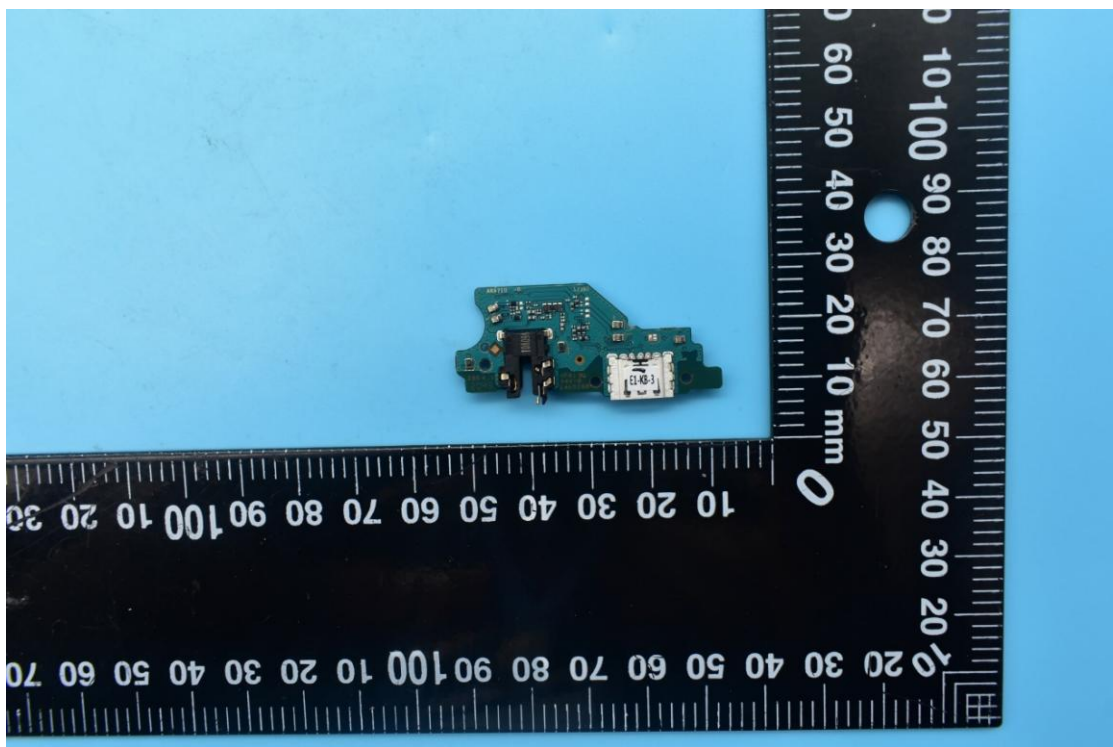

FCC ID:2AUYFRMX3201

Internal Photos

1. EUT uncover view

2. Antenna view