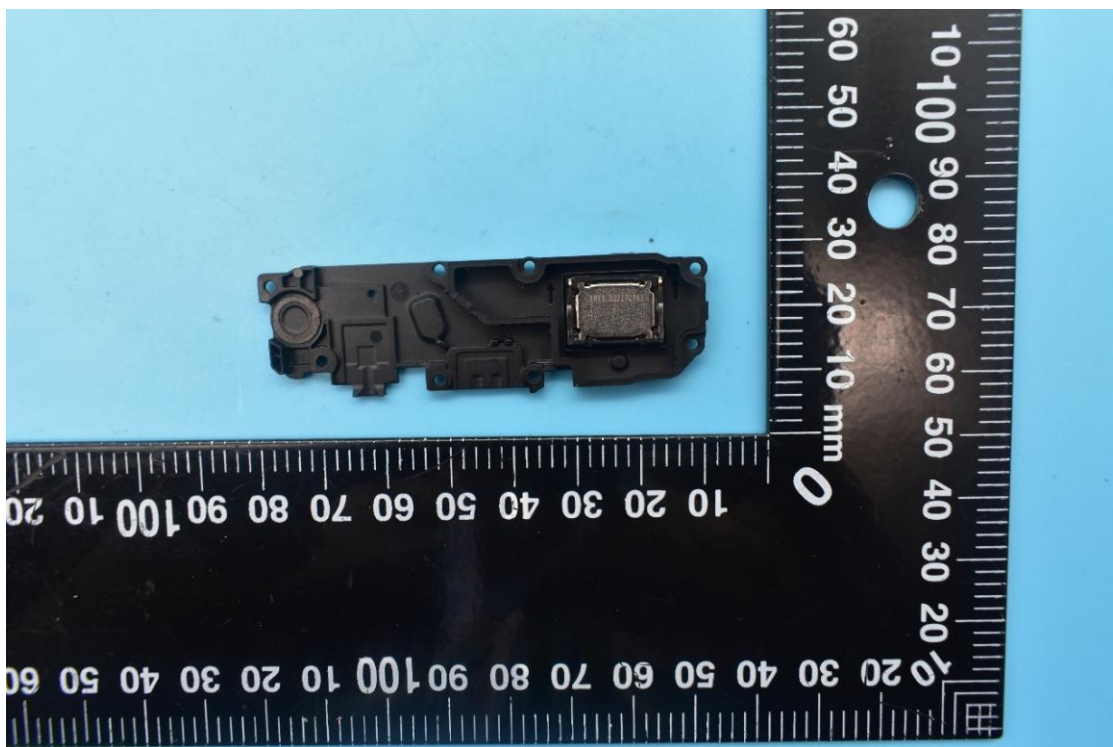

FCC ID:2AUYFRMX3201

Internal Photos

1. EUT uncover view

2. Antenna view