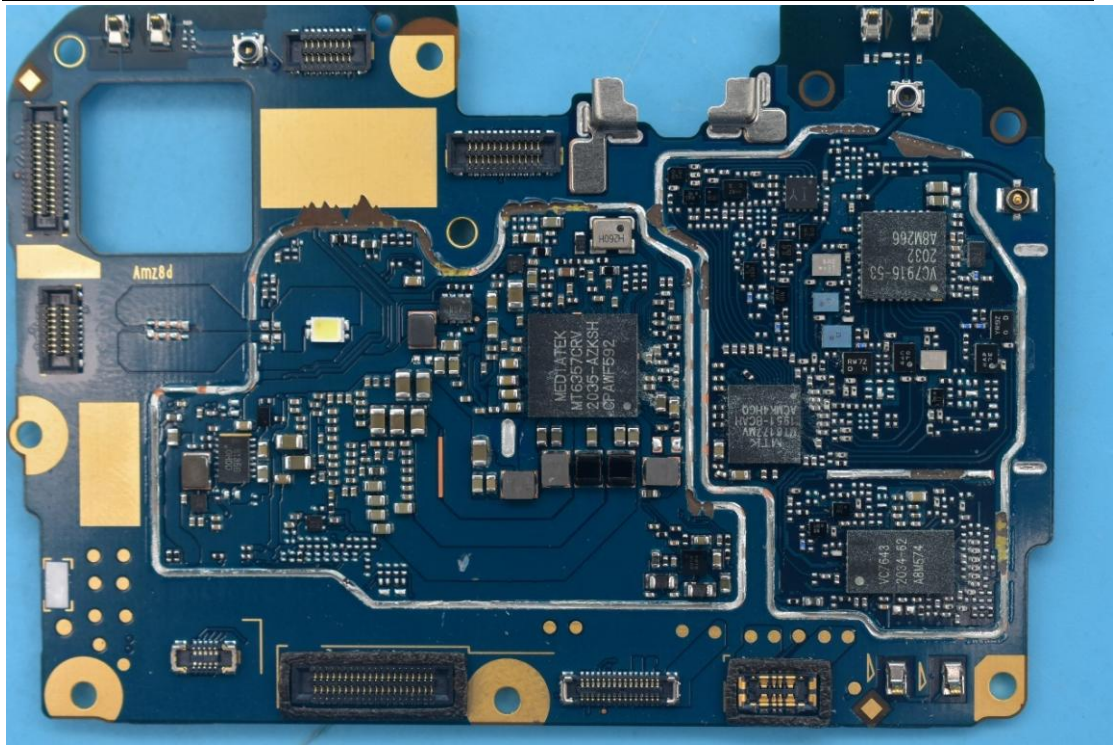

FCC ID:2AUYFRMX3201

Internal Photos

1. EUT uncover view

2. Antenna view