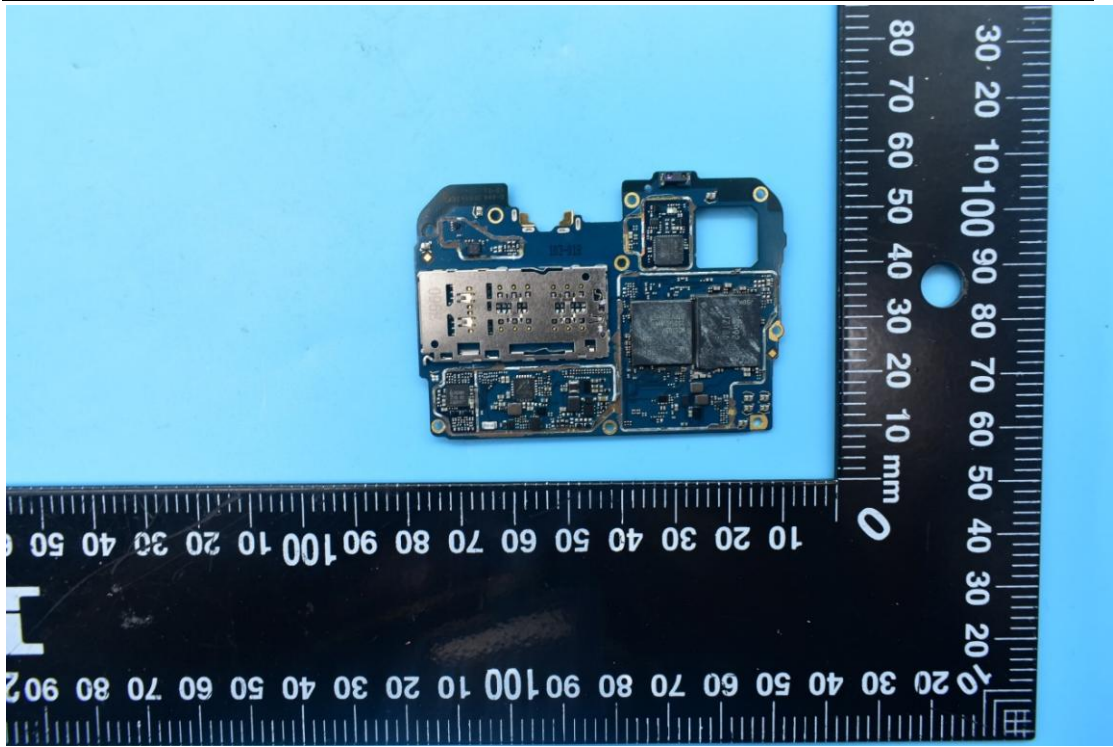

FCC ID:2AUYFRMX3201

Internal Photos

1. EUT uncover view

2. Antenna view