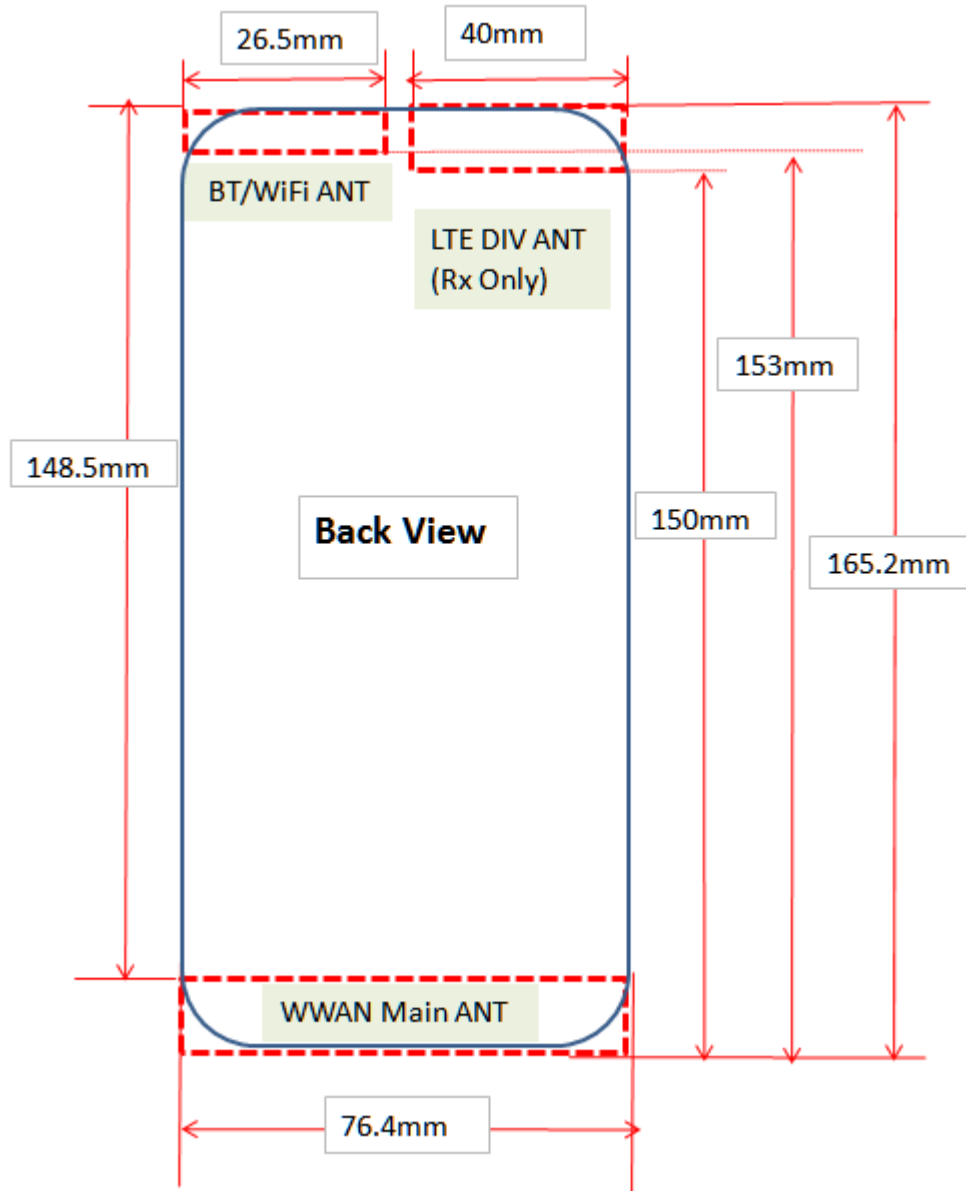

Annex B Test Setup Photos

Antenna Location

Head

Right Cheek

Right Tilt

Left Cheek

Left Tilt

Body

Front Side (Test distance: 10mm)

Back Side (Test distance: 10mm)

Left Side (Test distance: 10mm)

Right Side (Test distance: 10mm)

Top Side (Test distance: 10mm)

Bottom Side (Test distance: 10mm)