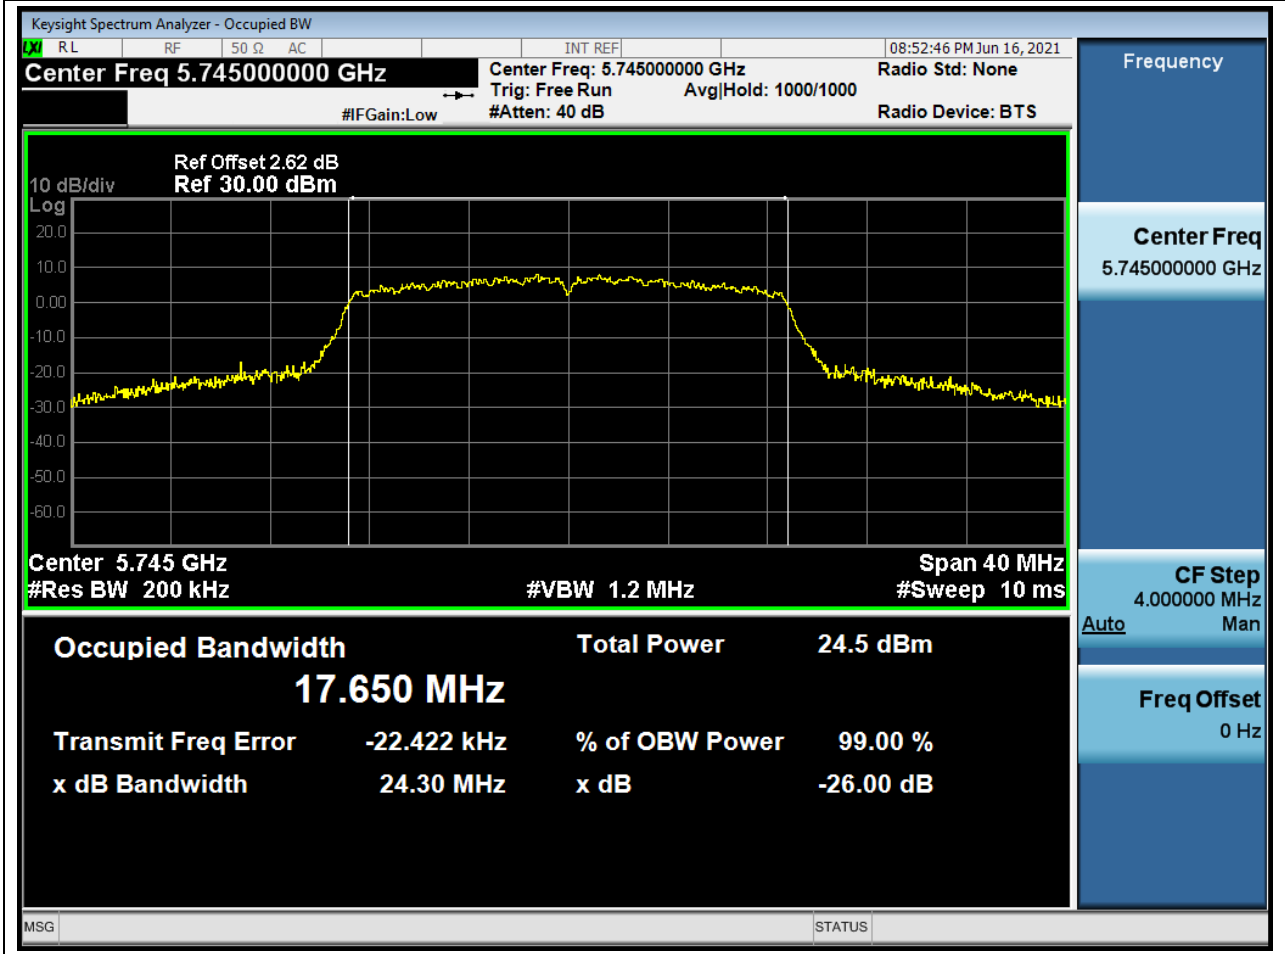

60. 802.11ac_20M_U-NII-3_L

60.2. A.2.2-99% Bandwidth(NTNV)

Center Frequency (MHz)	OBW Power (%)	RBW (MHz)	Detector	Limit (MHz)	OBW (MHz)	Verdict
5745	99	0.2	Peak	0	17.649926	Unknow