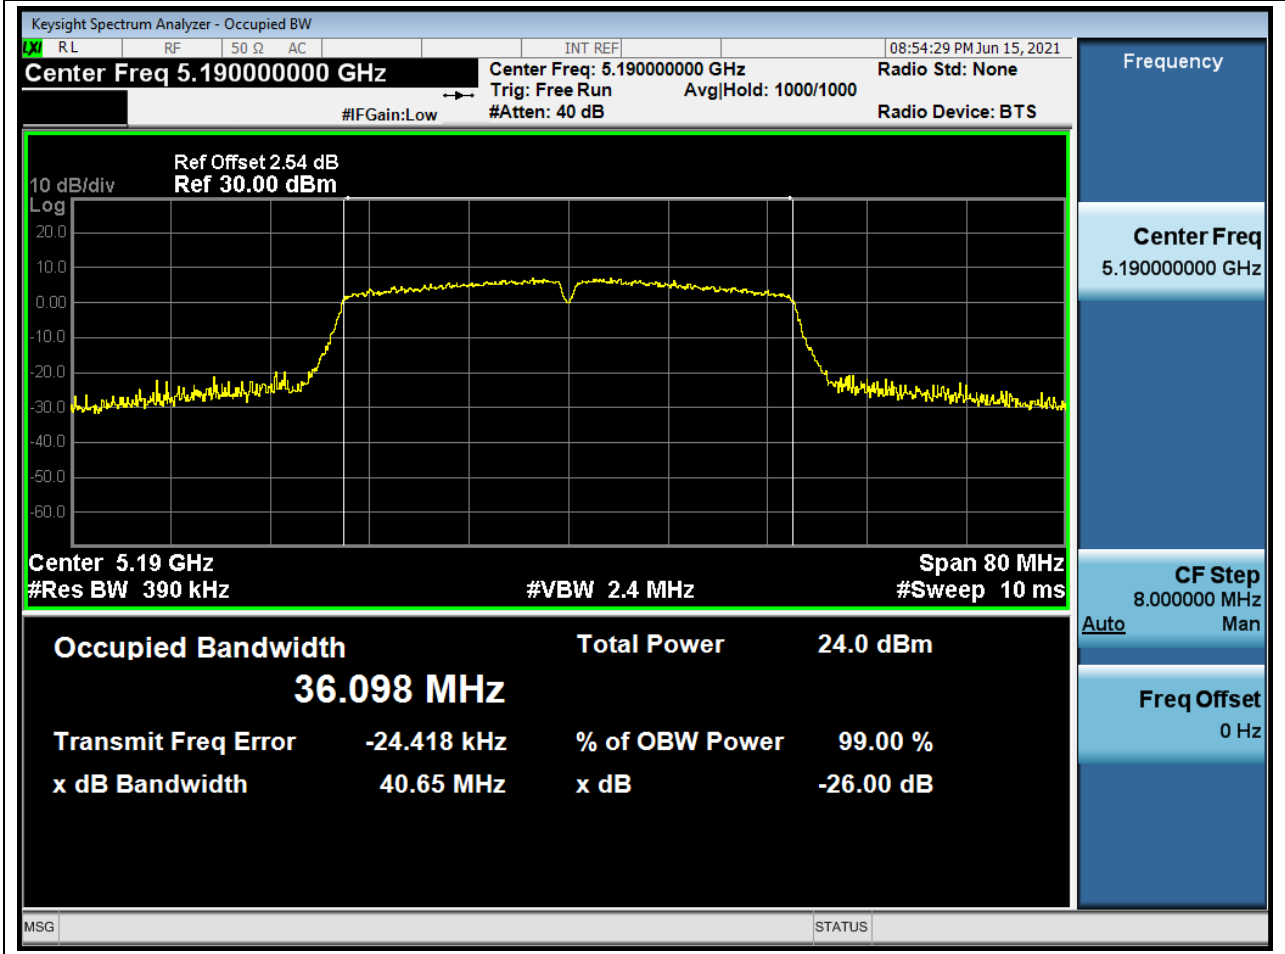

12. 802.11ac_40M_U-NII-1_L

12.2. A.2.2-99% Bandwidth(NTNV)

Center Frequency (MHz)	OBW Power (%)	RBW (MHz)	Detector	Limit (MHz)	OBW (MHz)	Verdict
5190	99	0.39	Peak	0	36.097972	Unknow