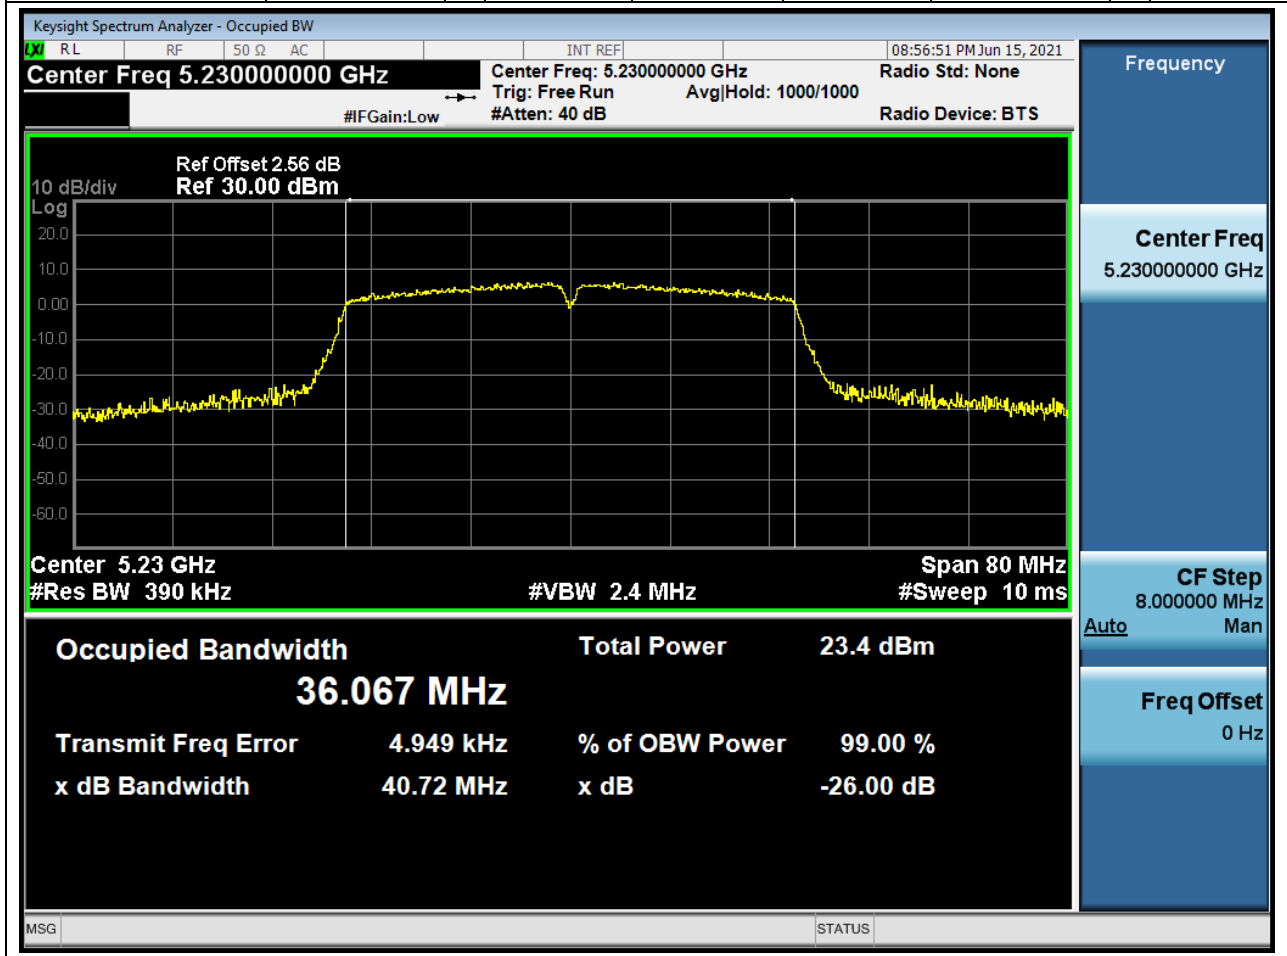

13. 802.11ac_40M_U-NII-1_H

13.2. A.2.2-99% Bandwidth(NTNV)

Center Frequency (MHz)	OBW Power (%)	RBW (MHz)	Detector	Limit (MHz)	OBW (MHz)	Verdict
5230	99	0.39	Peak	0	36.066576	Unknow