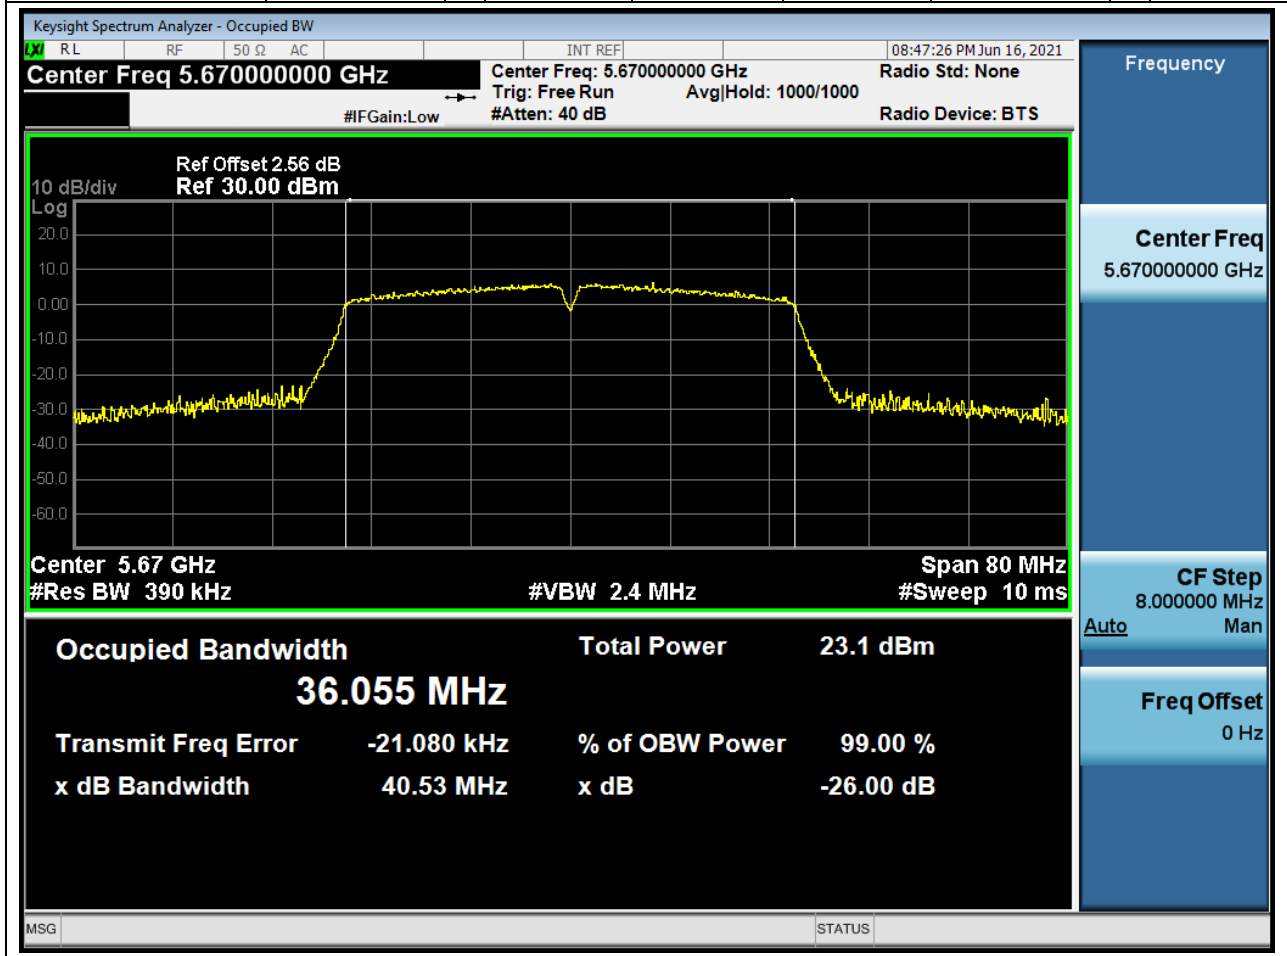

47. 802.11ac_40M_U-NII-2C_H

47.2. A.2.2-99% Bandwidth(NTNV)

Center Frequency (MHz)	OBW Power (%)	RBW (MHz)	Detector	Limit (MHz)	OBW (MHz)	Verdict
5670	99	0.39	Peak	0	36.055406	Unknow