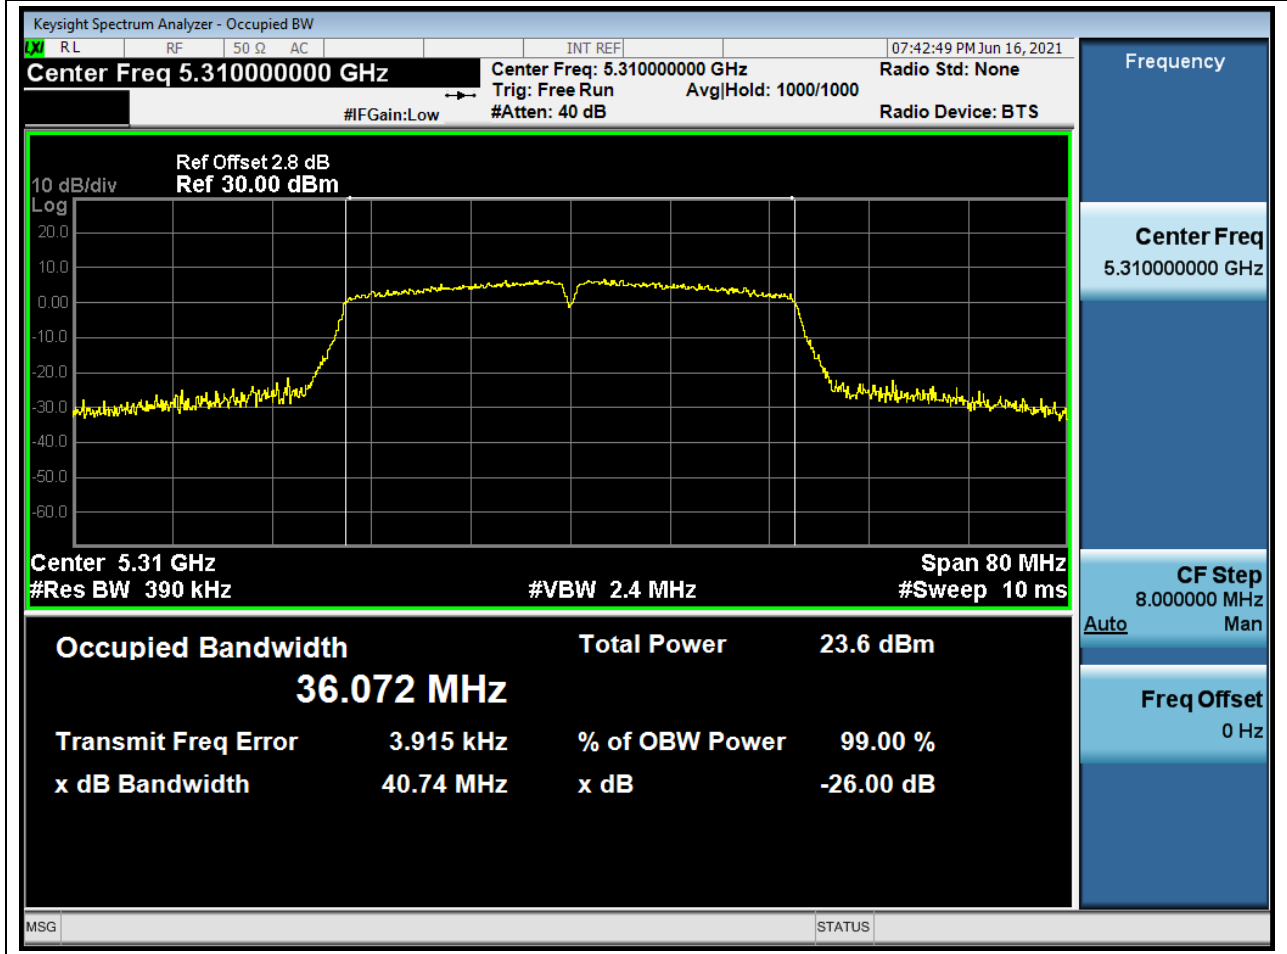

27. 802.11ac_40M_U-NII-2A_H

27.2. A.2.2-99% Bandwidth(NTNV)

Center Frequency (MHz)	OBW Power (%)	RBW (MHz)	Detector	Limit (MHz)	OBW (MHz)	Verdict
5310	99	0.39	Peak	0	36.072475	Unknow