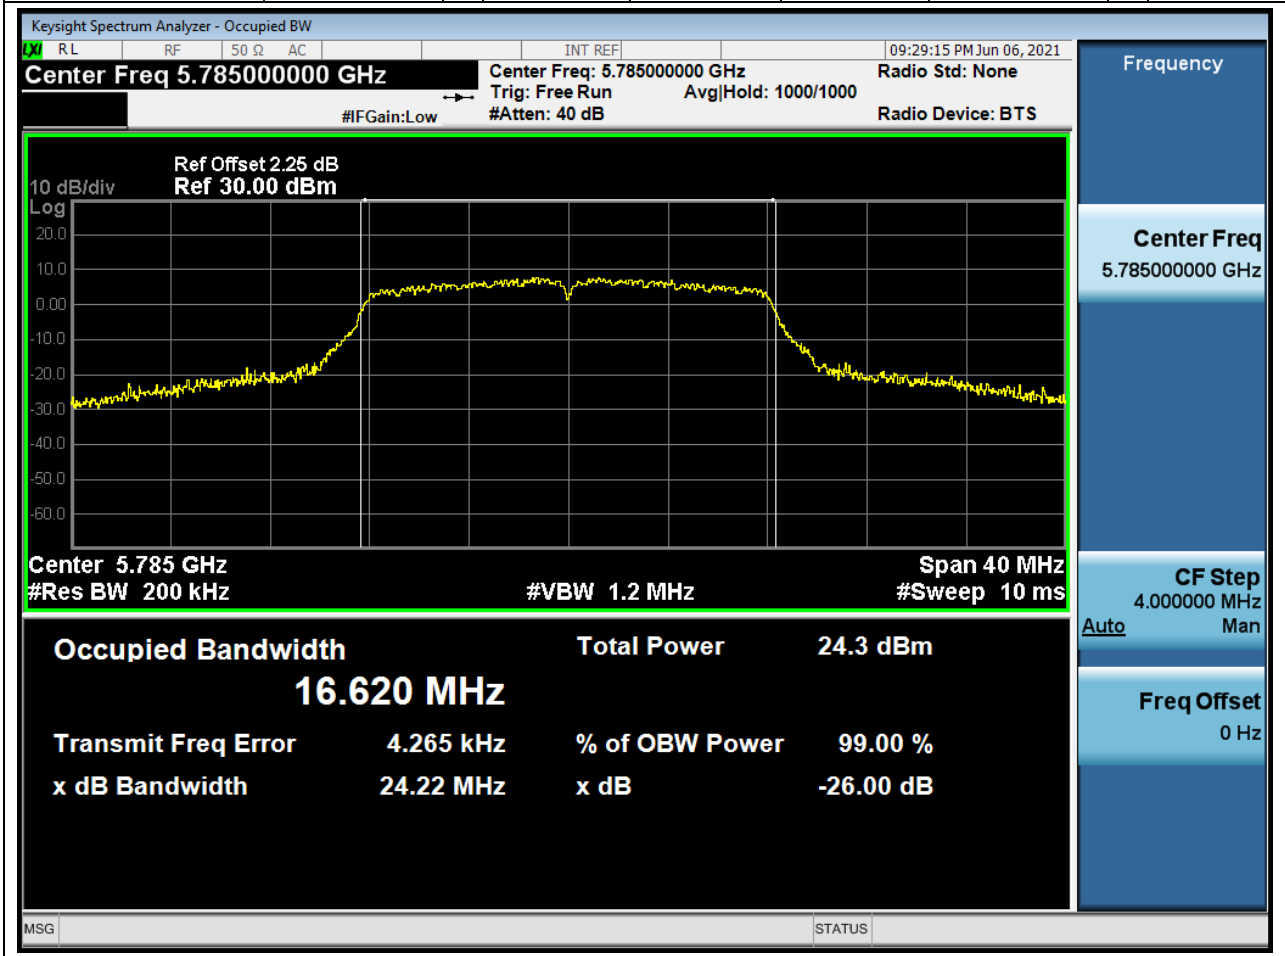

53. 802.11a_20M_U-NII-3_M

53.1. A.2.2-99% Bandwidth(NTNV)

Center Frequency (MHz)	OBW Power (%)	RBW (MHz)	Detector	Limit (MHz)	OBW (MHz)	Verdict
5785	99	0.2	Peak	0	16.619748	Unknow