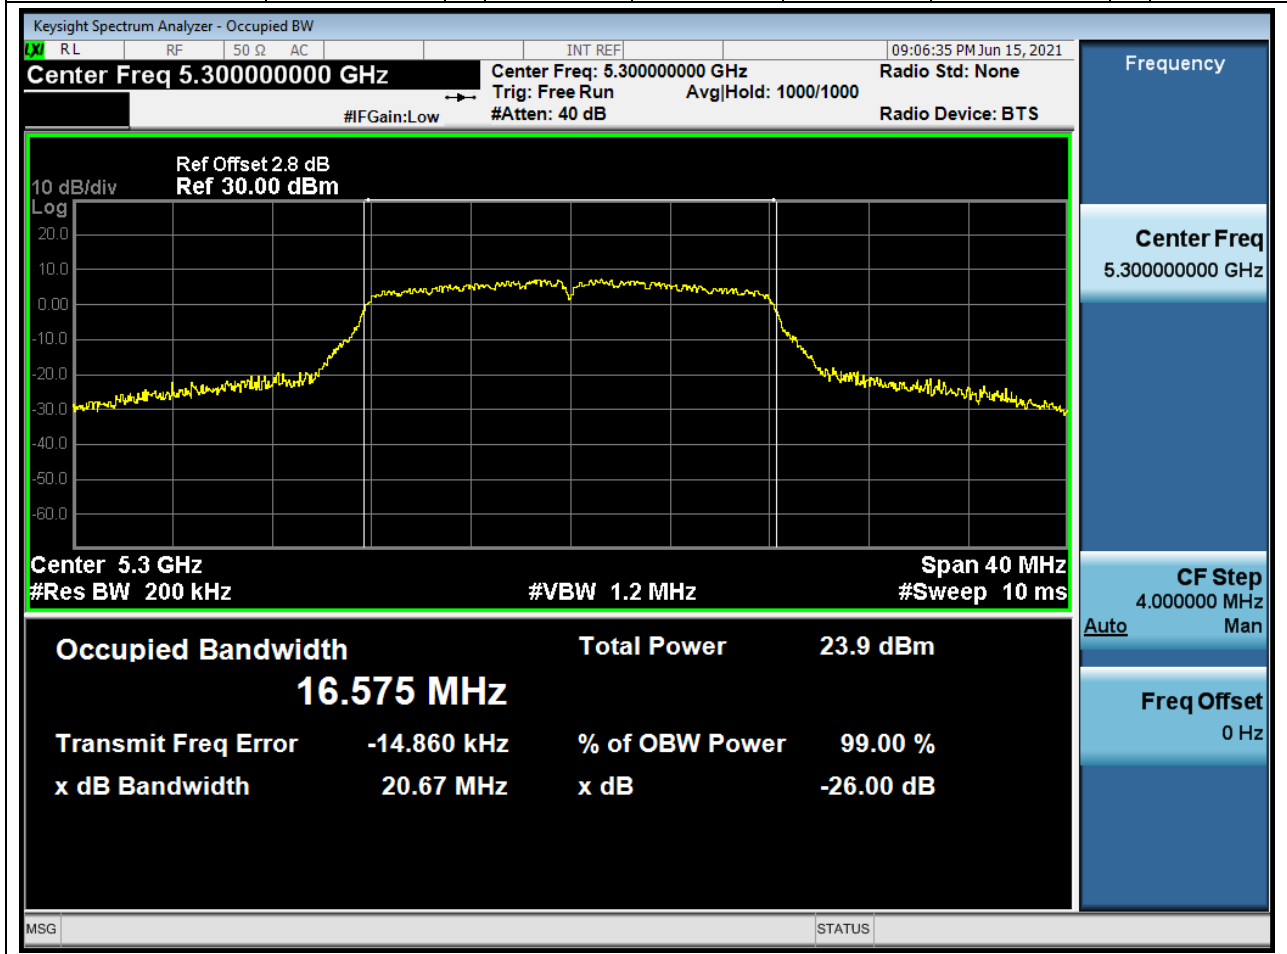

16. 802.11a_20M_U-NII-2A_M

16.2. A.2.2-99% Bandwidth(NTNV)

Center Frequency (MHz)	OBW Power (%)	RBW (MHz)	Detector	Limit (MHz)	OBW (MHz)	Verdict
5300	99	0.2	Peak	0	16.574521	Unknow