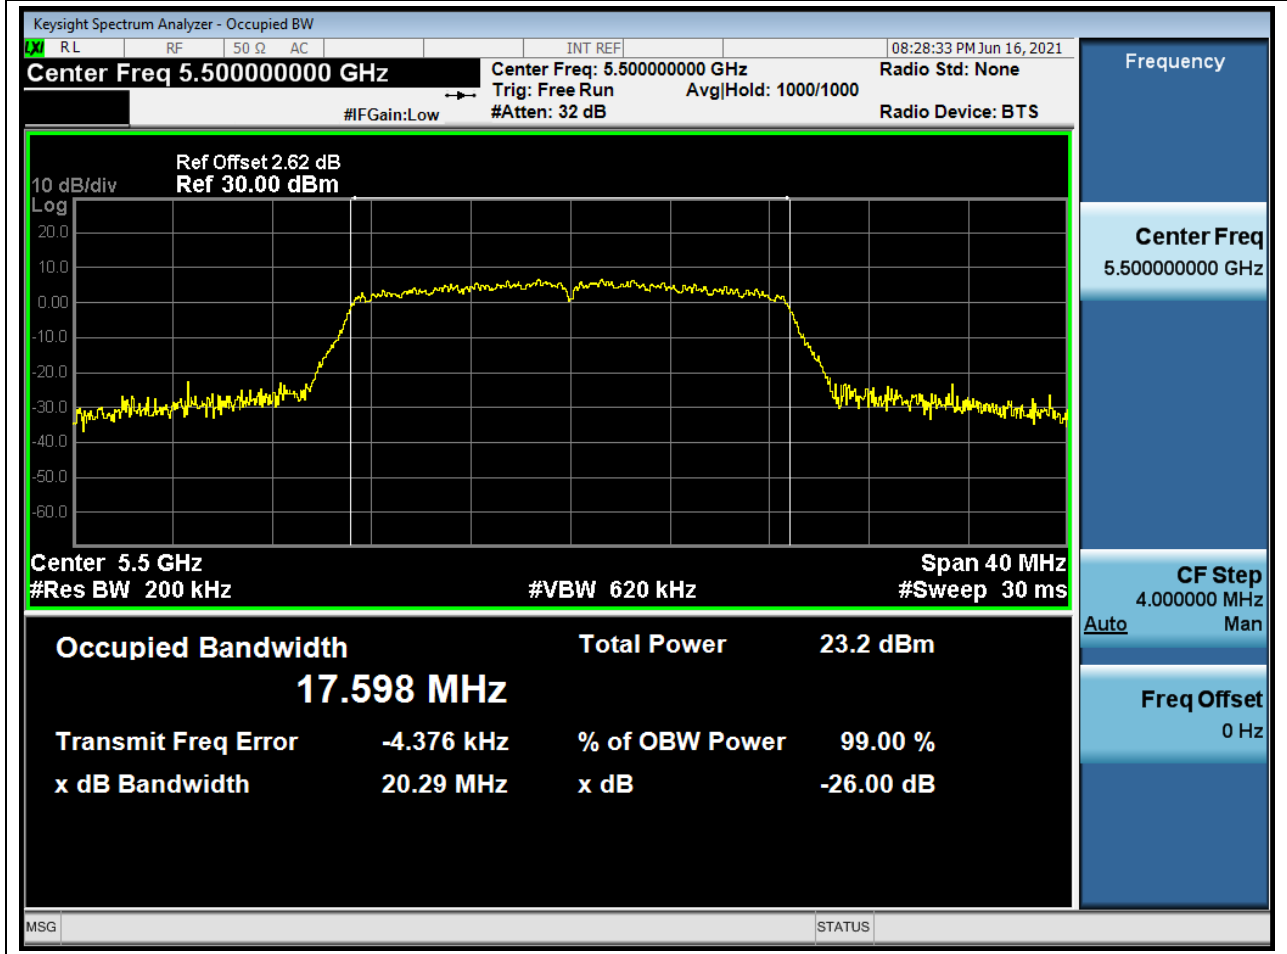

41. 802.11ac_20M_U-NII-2C_L

41.2. A.2-26dB Bandwidth(NTNV)

Center Frequency (MHz)	XdB Down	RBW (MHz)	Detector	Limit (MHz)	XdB BandWidth (MHz)	Verdict
5500	26	0.2	Peak	0	20.287672	Unknow