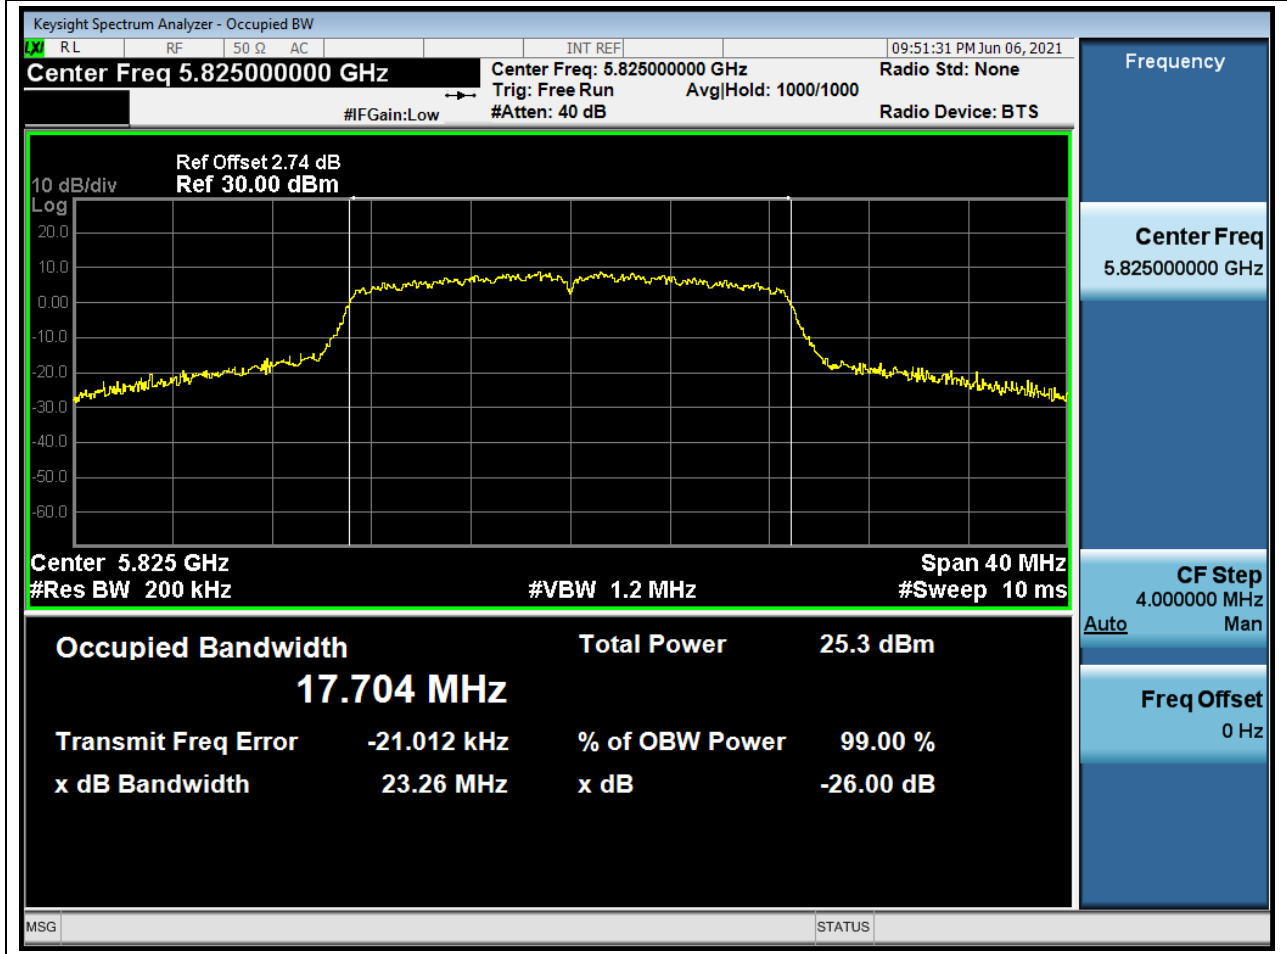

57. 802.11n_20M_U-NII-3_H

57.1. A.2.2-99% Bandwidth(NTNV)

Center Frequency (MHz)	OBW Power (%)	RBW (MHz)	Detector	Limit (MHz)	OBW (MHz)	Verdict
5825	99	0.2	Peak	0	17.704133	Unknow