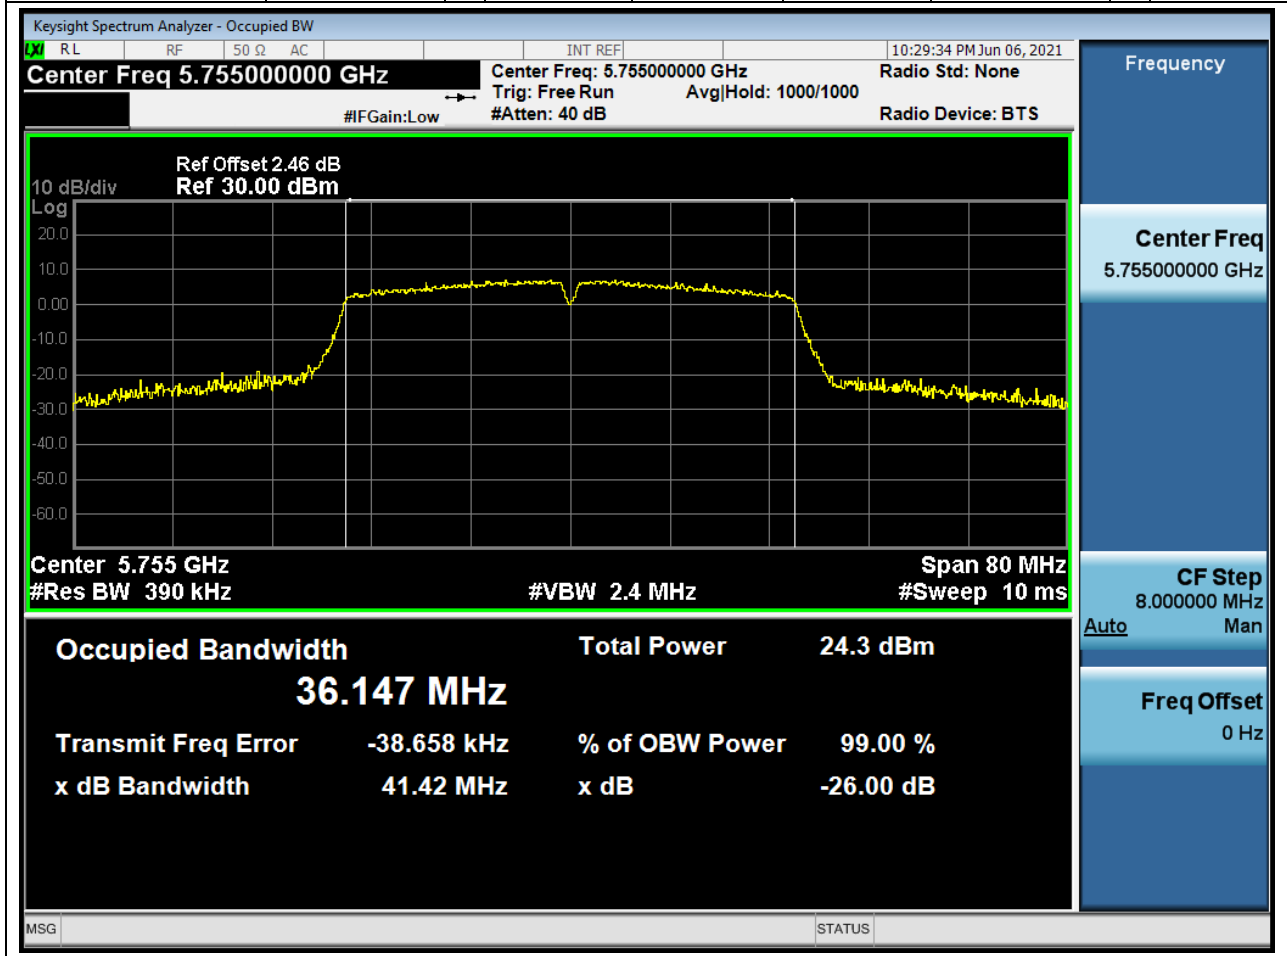

63. 802.11ac_40M_U-NII-3_L

63.1. A.2.2-99% Bandwidth(NTNV)

Center Frequency (MHz)	OBW Power (%)	RBW (MHz)	Detector	Limit (MHz)	OBW (MHz)	Verdict
5755	99	0.39	Peak	0	36.146656	Unknow