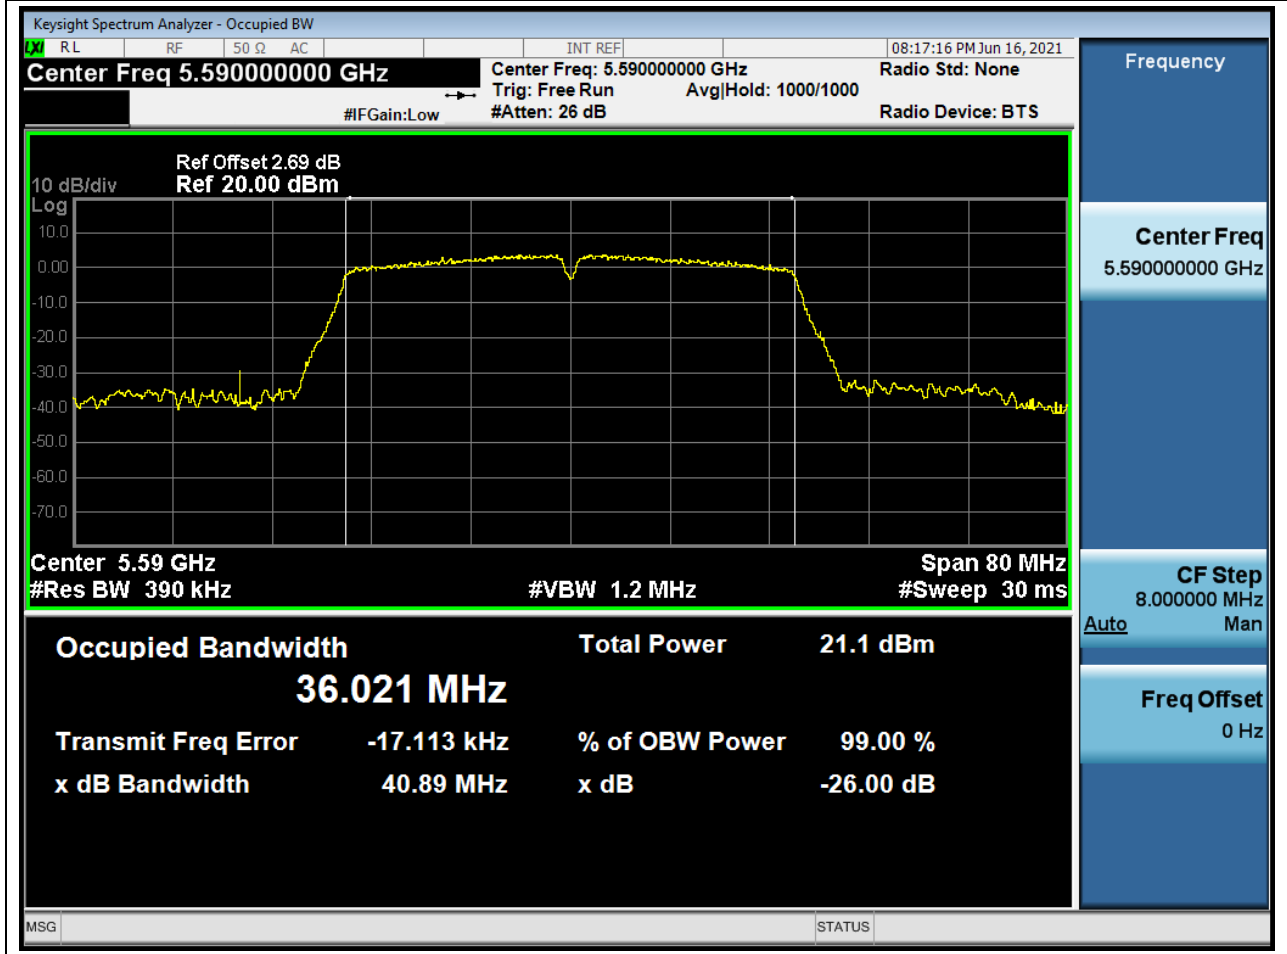

38. 802.11n_40M_U-NII-2C_M

38.2. A.2-26dB Bandwidth(NTNV)

Center Frequency (MHz)	XdB Down	RBW (MHz)	Detector	Limit (MHz)	XdB BandWidth (MHz)	Verdict
5590	26	0.39	Peak	0	40.890571	Unknown