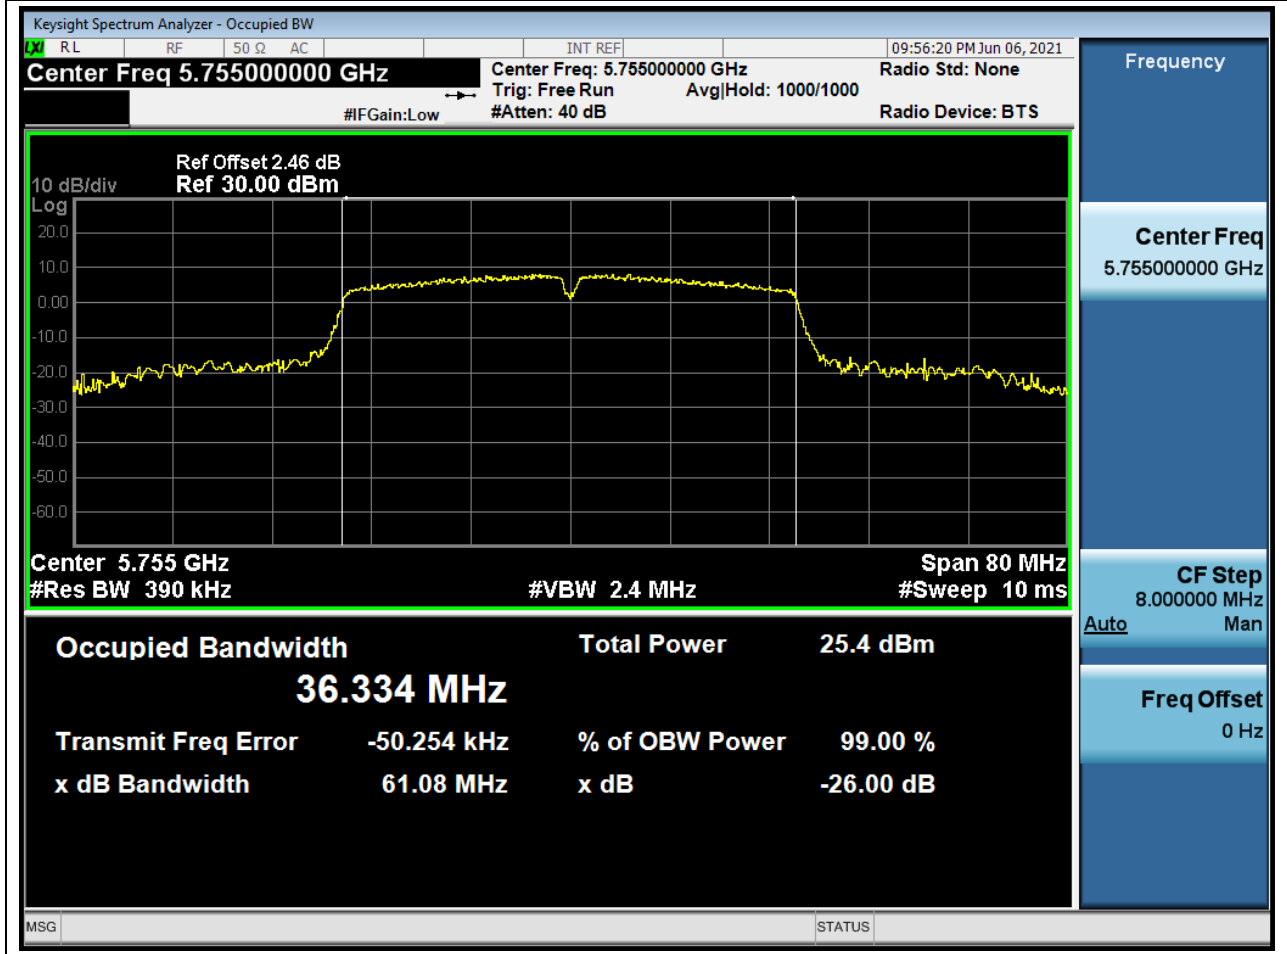

58. 802.11n_40M_U-NII-3_L

58.1. A.2.2-99% Bandwidth(NTNV)

Center Frequency (MHz)	OBW Power (%)	RBW (MHz)	Detector	Limit (MHz)	OBW (MHz)	Verdict
5755	99	0.39	Peak	0	36.334115	Unknow