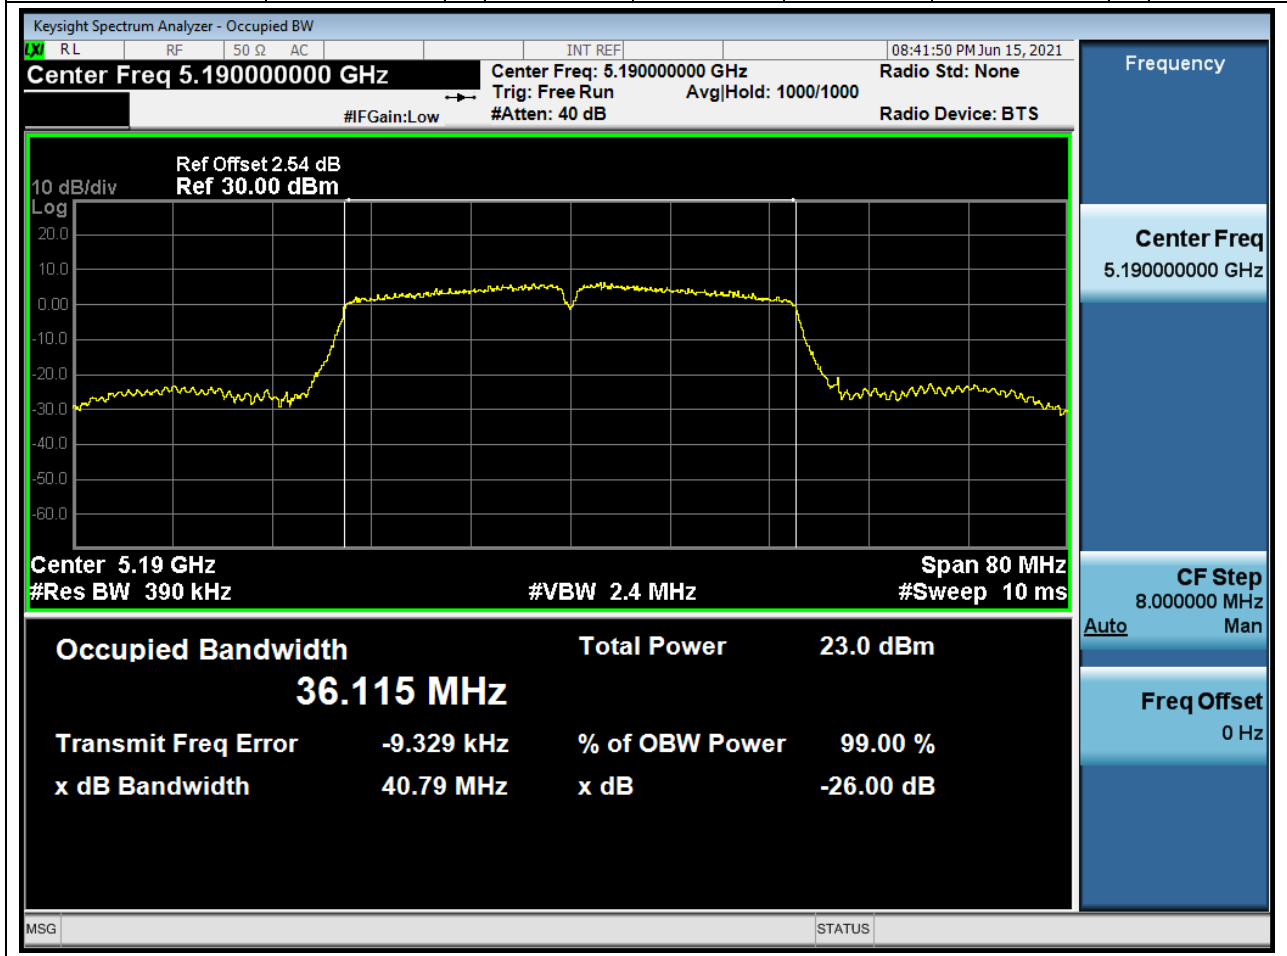

7. 802.11n_40M_U-NII-1_L

7.2. A.2.2-99% Bandwidth(NTNV)

Center Frequency (MHz)	OBW Power (%)	RBW (MHz)	Detector	Limit (MHz)	OBW (MHz)	Verdict
5190	99	0.39	Peak	0	36.115173	Unknow