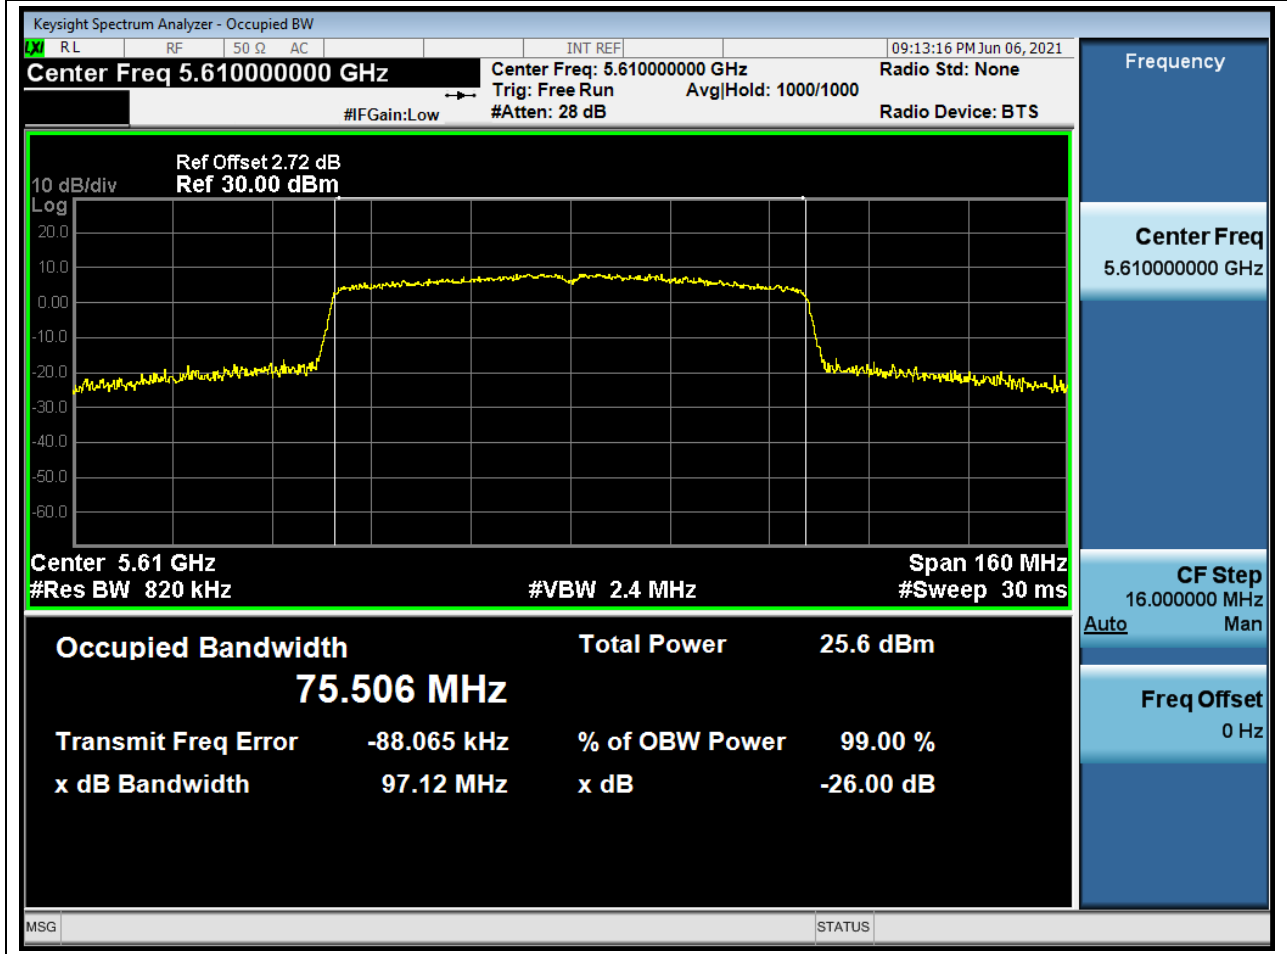

50. 802.11ac_80M_U-NII-2C_M

50.1. A.2-26dB Bandwidth(NTNV)

Center Frequency (MHz)	XdB Down	RBW (MHz)	Detector	Limit (MHz)	XdB BandWidth (MHz)	Verdict
5610	26	0.82	Peak	0	97.118674	Unknown