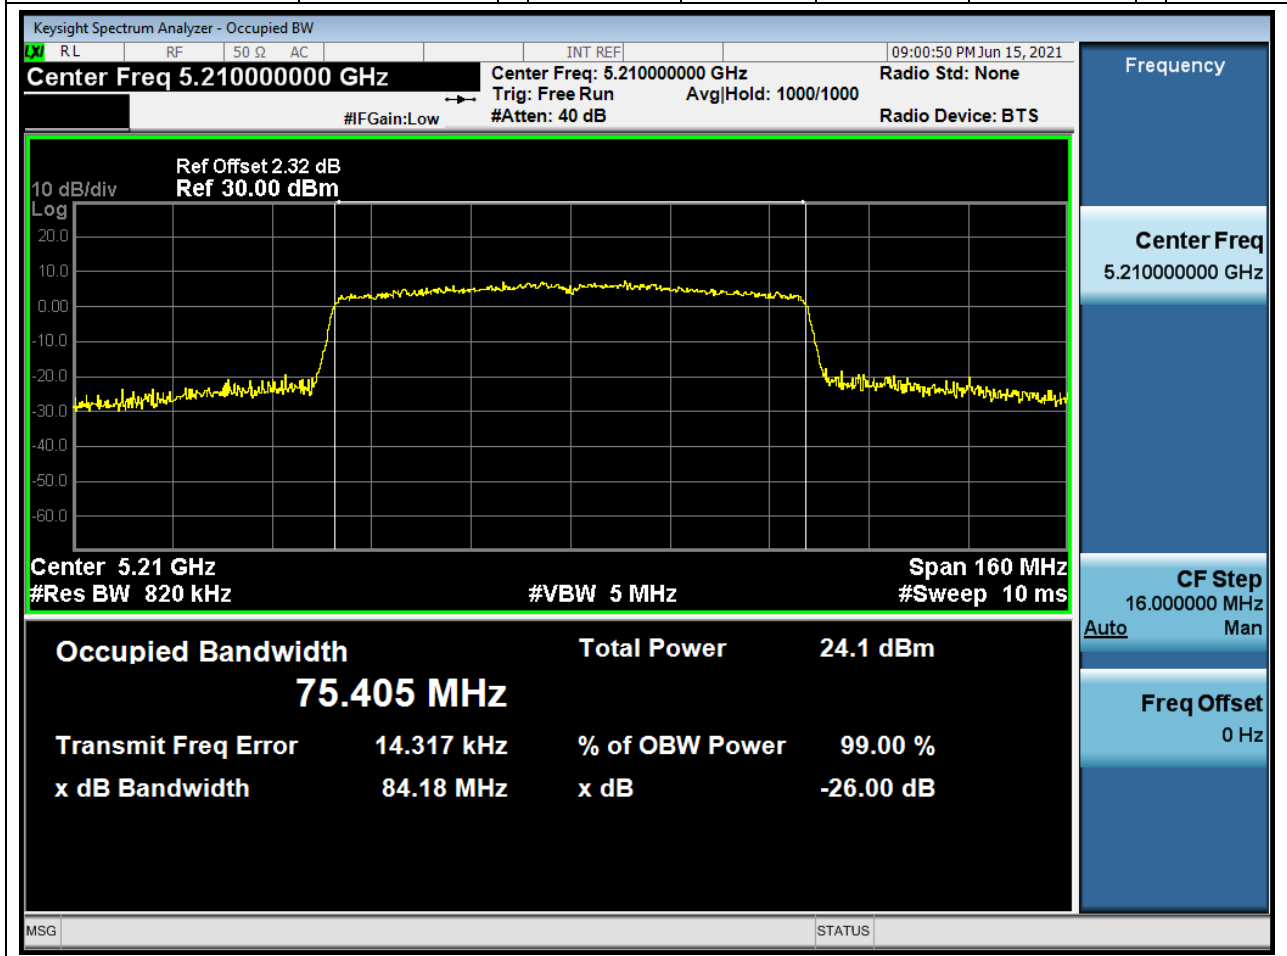

14. 802.11ac_80M_U-NII-1_M

14.2. A.2.2-99% Bandwidth(NTNV)

Center Frequency (MHz)	OBW Power (%)	RBW (MHz)	Detector	Limit (MHz)	OBW (MHz)	Verdict
5210	99	0.82	Peak	0	75.404722	Unknown