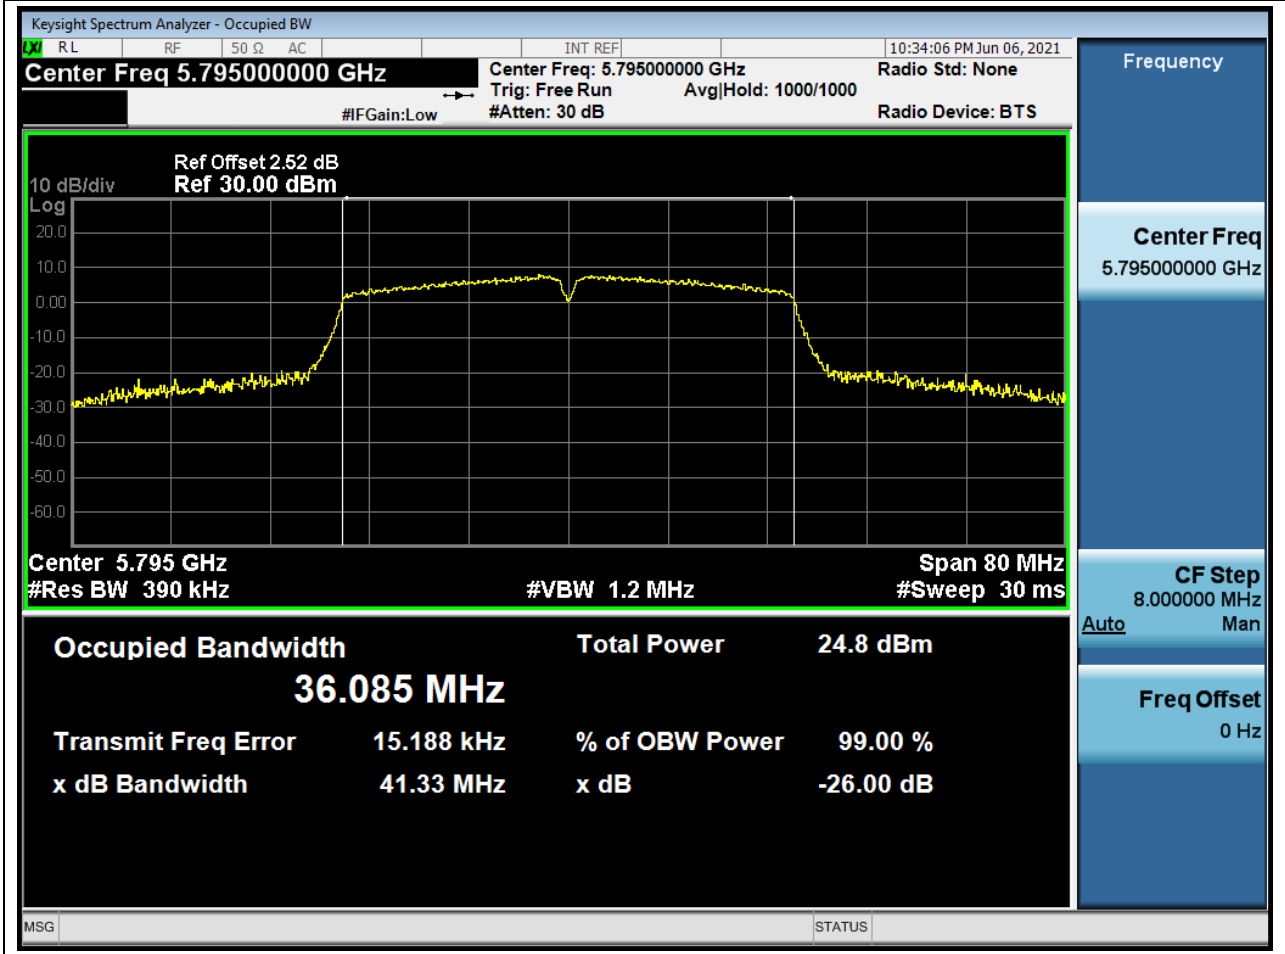

64. 802.11ac_40M_U-NII-3_H

64.1. A.2-26dB Bandwidth(NTNV)

Center Frequency (MHz)	XdB Down	RBW (MHz)	Detector	Limit (MHz)	XdB BandWidth (MHz)	Verdict
5795	26	0.39	Peak	0	41.334225	Unknown