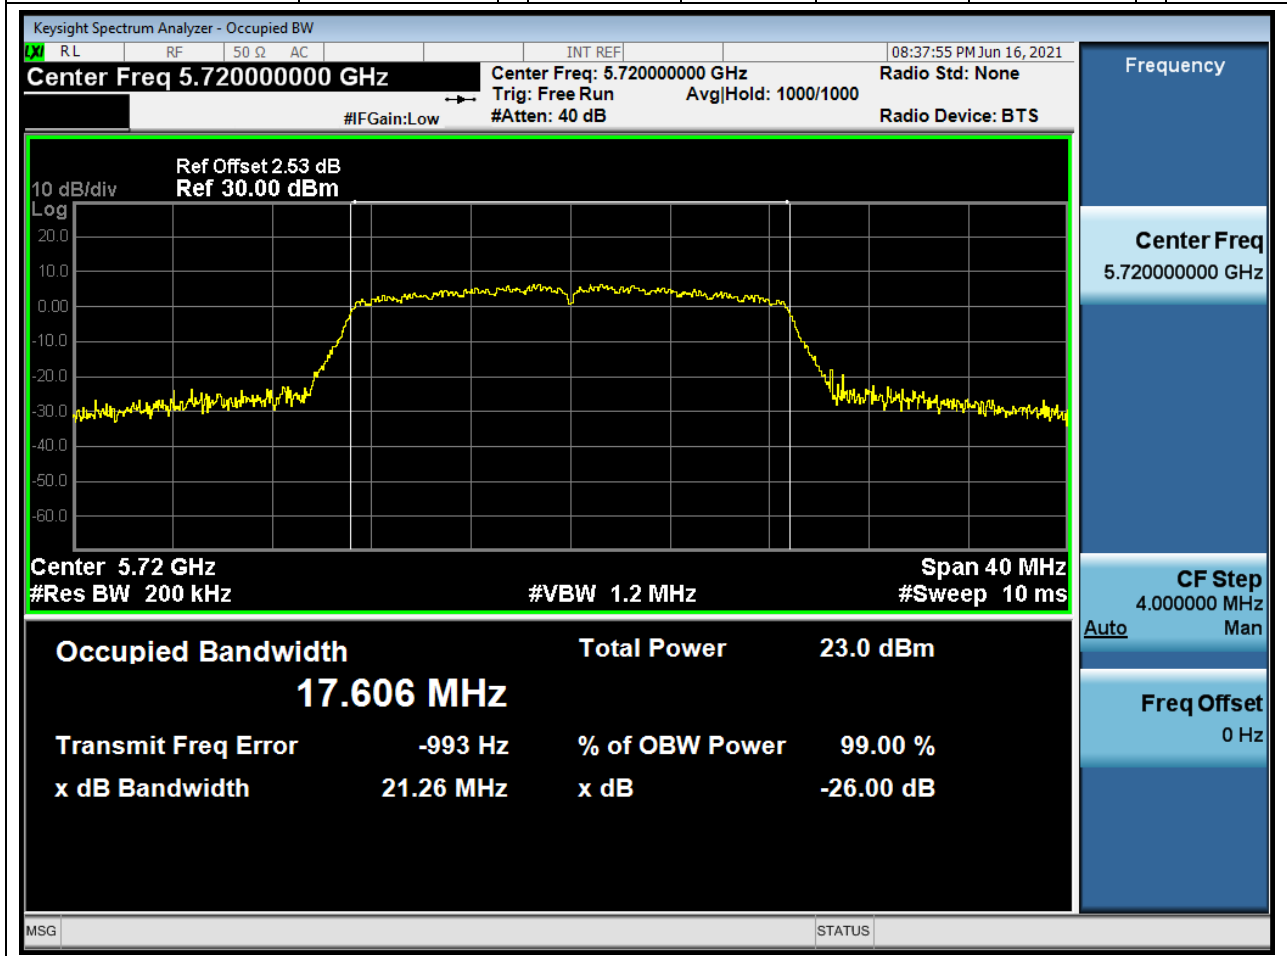

44. 802.11ac_20M_U-NII-2C_CH144

44.2. A.2.2-99% Bandwidth(NTNV)

Center Frequency (MHz)	OBW Power (%)	RBW (MHz)	Detector	Limit (MHz)	OBW (MHz)	Verdict
5720	99	0.2	Peak	0	17.606357	Unknown