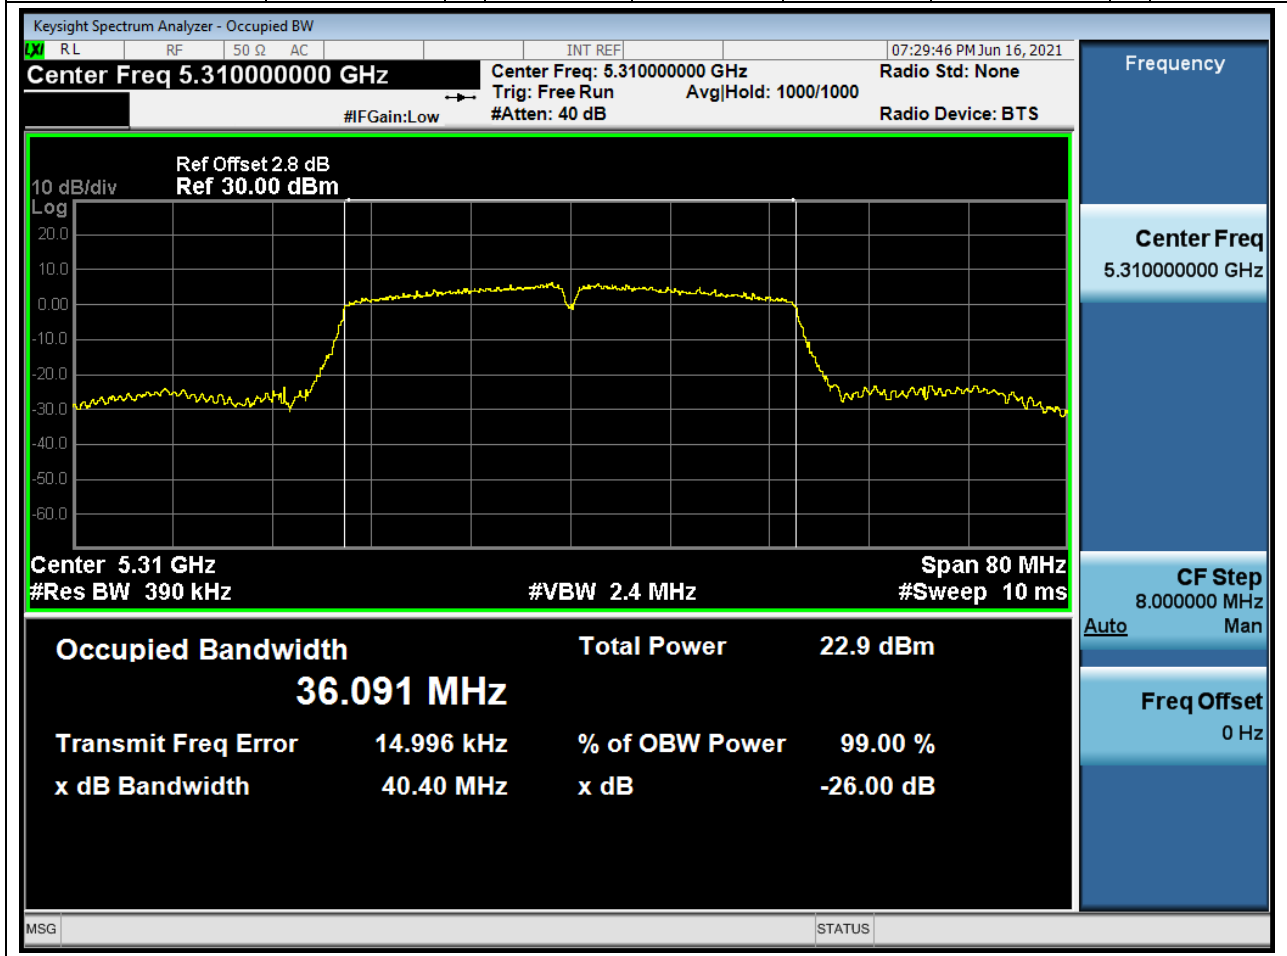

22. 802.11n_40M_U-NII-2A_H

22.2. A.2.2-99% Bandwidth(NTNV)

Center Frequency (MHz)	OBW Power (%)	RBW (MHz)	Detector	Limit (MHz)	OBW (MHz)	Verdict
5310	99	0.39	Peak	0	36.091062	Unknow