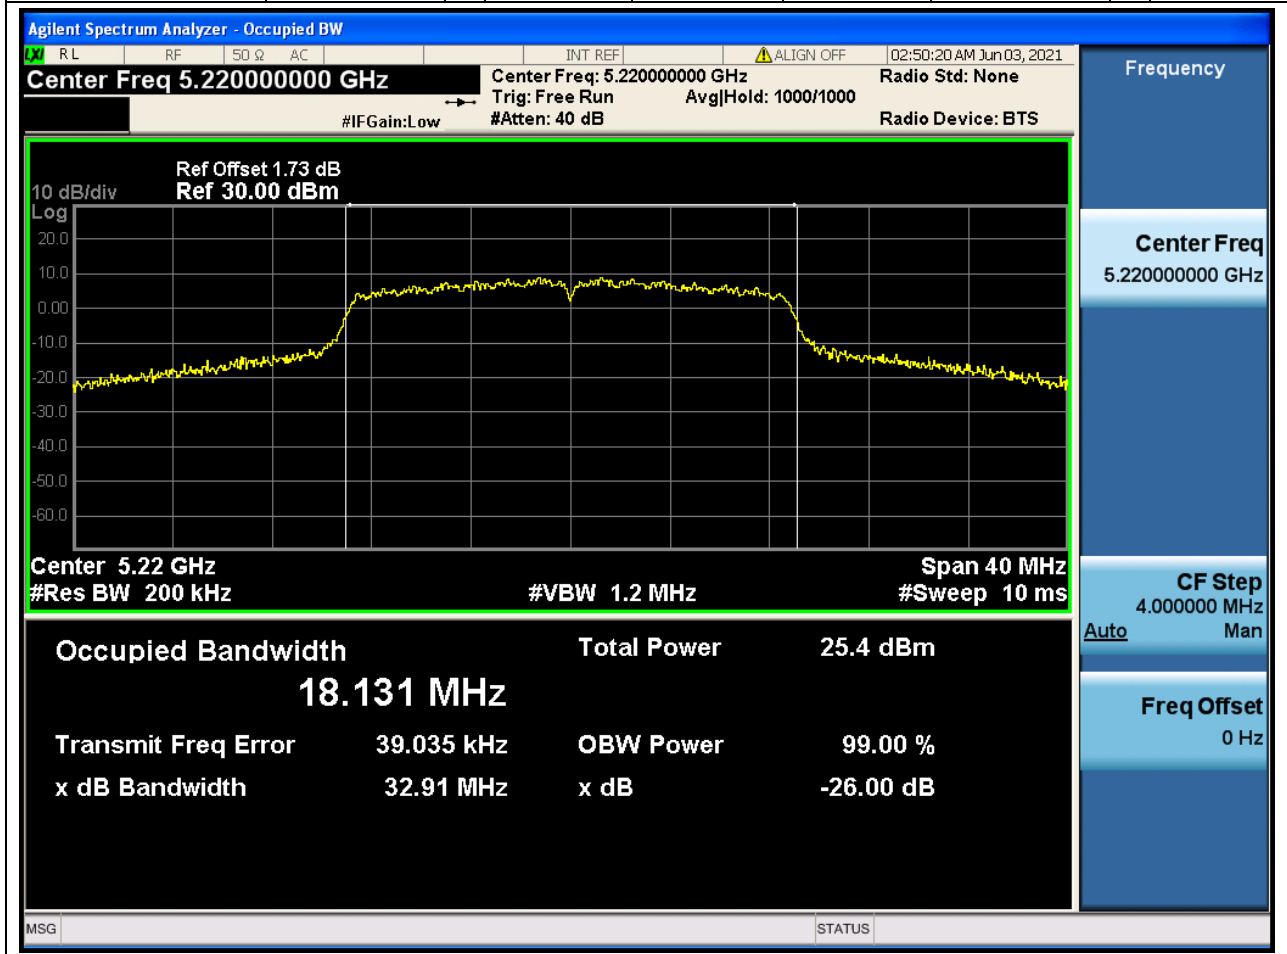

5. 802.11n_20M_U-NII-1_M

5.1. A.2.2-99% Bandwidth(NTNV)

Center Frequency (MHz)	OBW Power (%)	RBW (MHz)	Detector	Limit (MHz)	OBW (MHz)	Verdict
5220	99	0.2	Peak	0	18.130779	Unknow