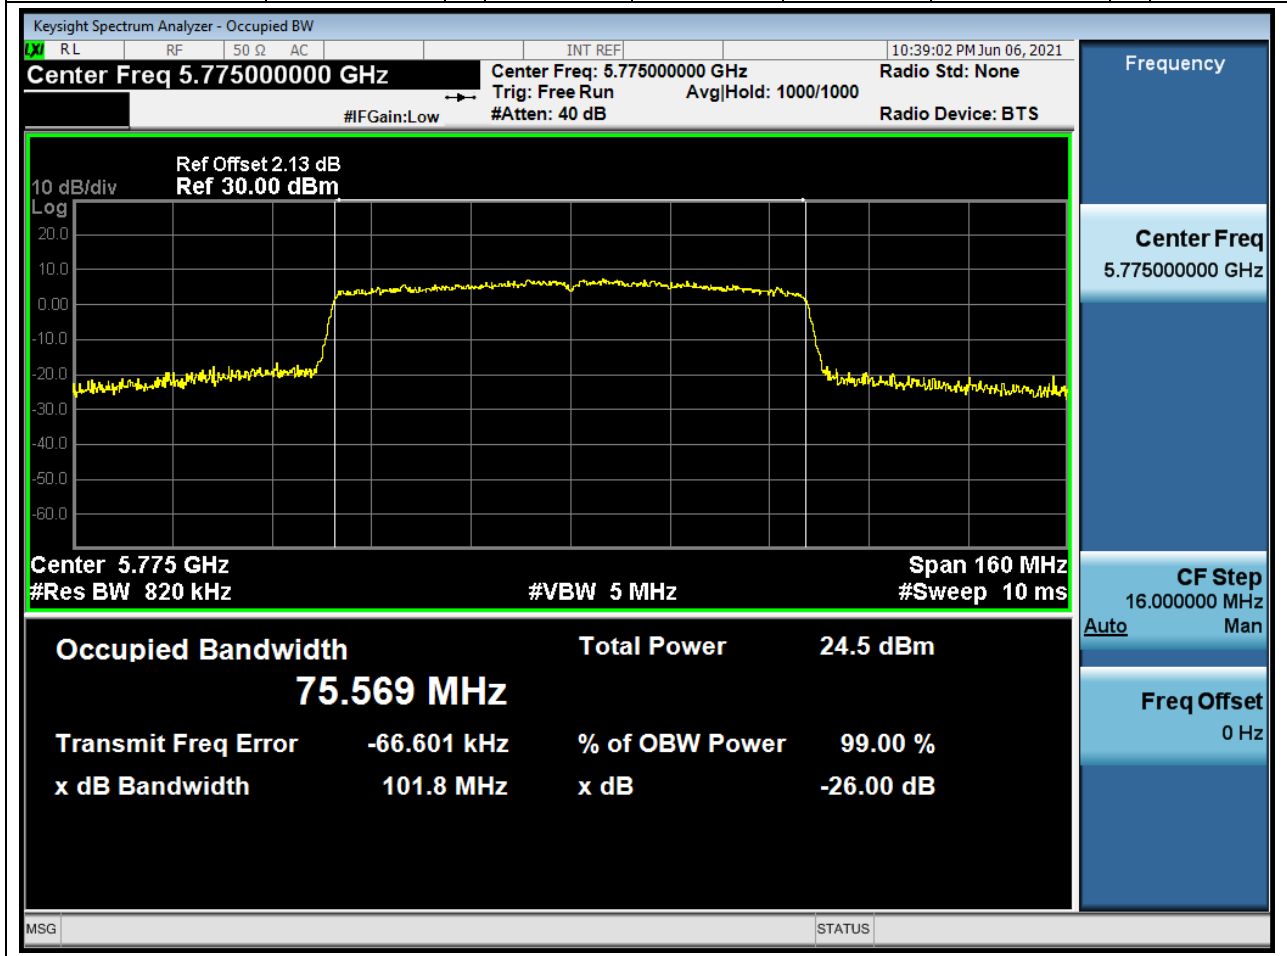

65. 802.11ac_80M_U-NII-3_M

65.1. A.2.2-99% Bandwidth(NTNV)

Center Frequency (MHz)	OBW Power (%)	RBW (MHz)	Detector	Limit (MHz)	OBW (MHz)	Verdict
5775	99	0.82	Peak	0	75.569072	Unknow