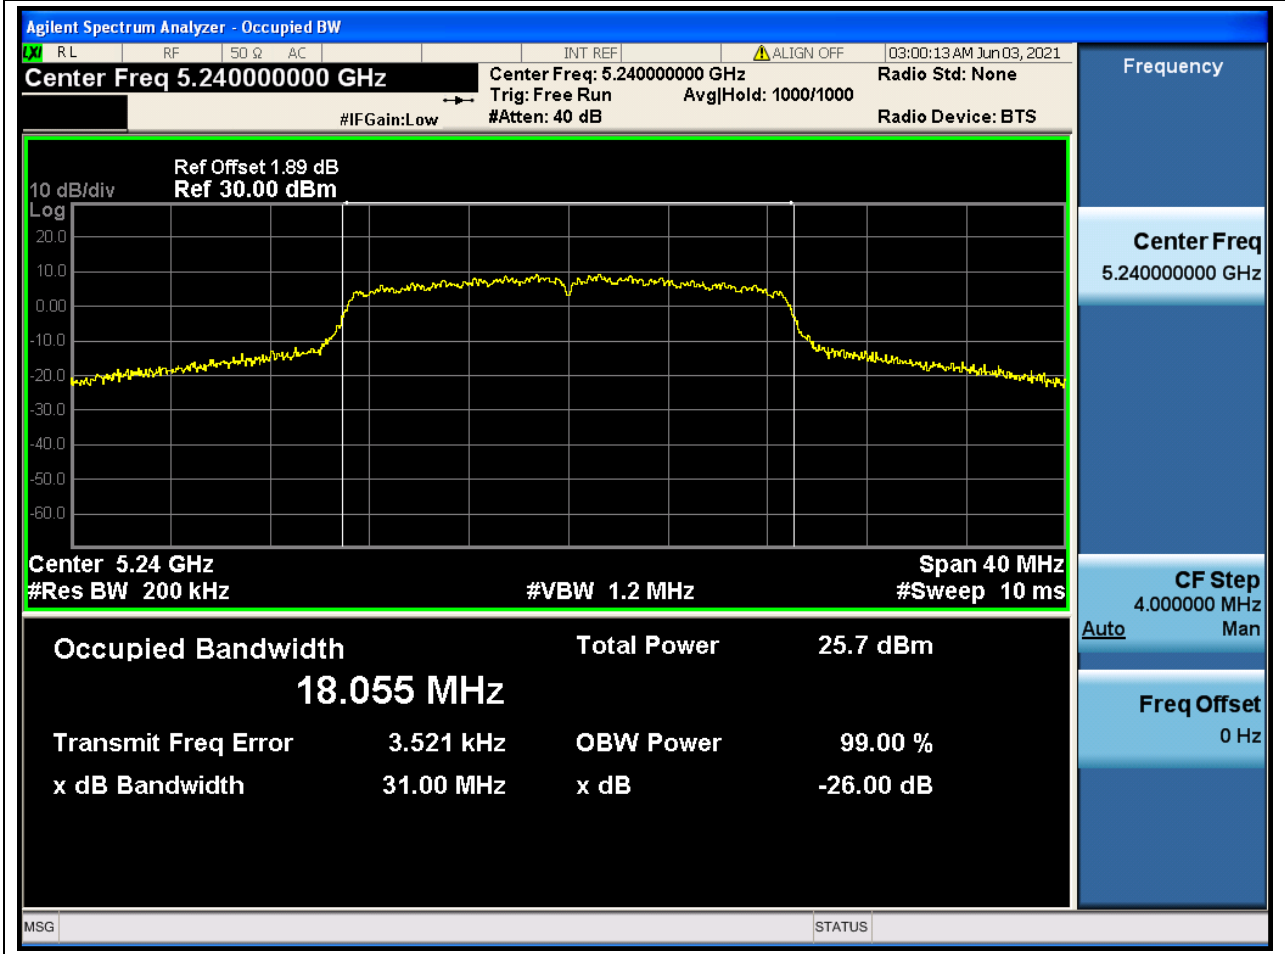

6. 802.11n_20M_U-NII-1_H

6.1. A.2.2-99% Bandwidth(NTNV)

Center Frequency (MHz)	OBW Power (%)	RBW (MHz)	Detector	Limit (MHz)	OBW (MHz)	Verdict
5240	99	0.2	Peak	0	18.054868	Unknow