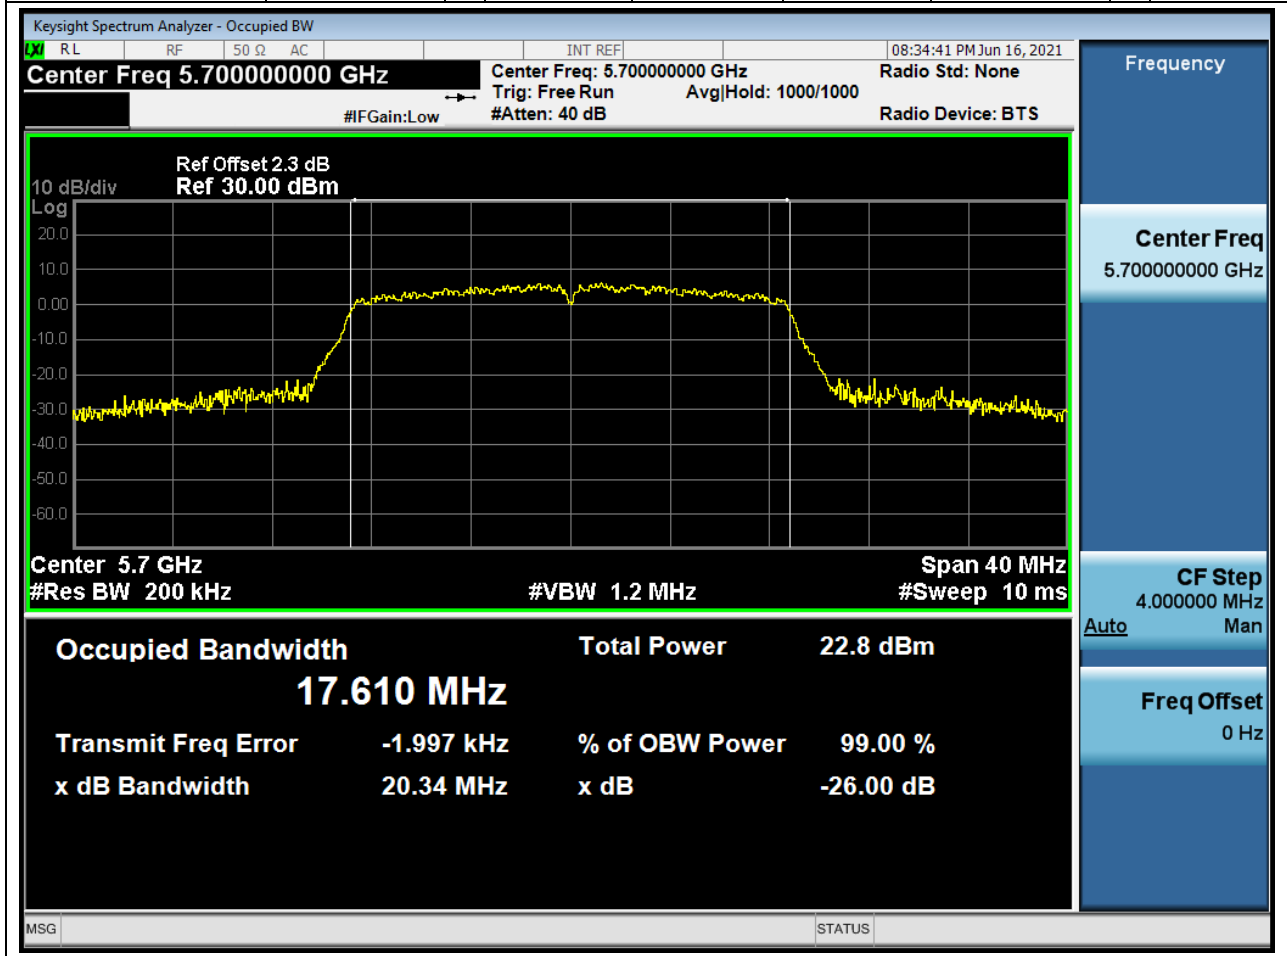

43. 802.11ac_20M_U-NII-2C_H

43.2. A.2.2-99% Bandwidth(NTNV)

Center Frequency (MHz)	OBW Power (%)	RBW (MHz)	Detector	Limit (MHz)	OBW (MHz)	Verdict
5700	99	0.2	Peak	0	17.609641	Unknow