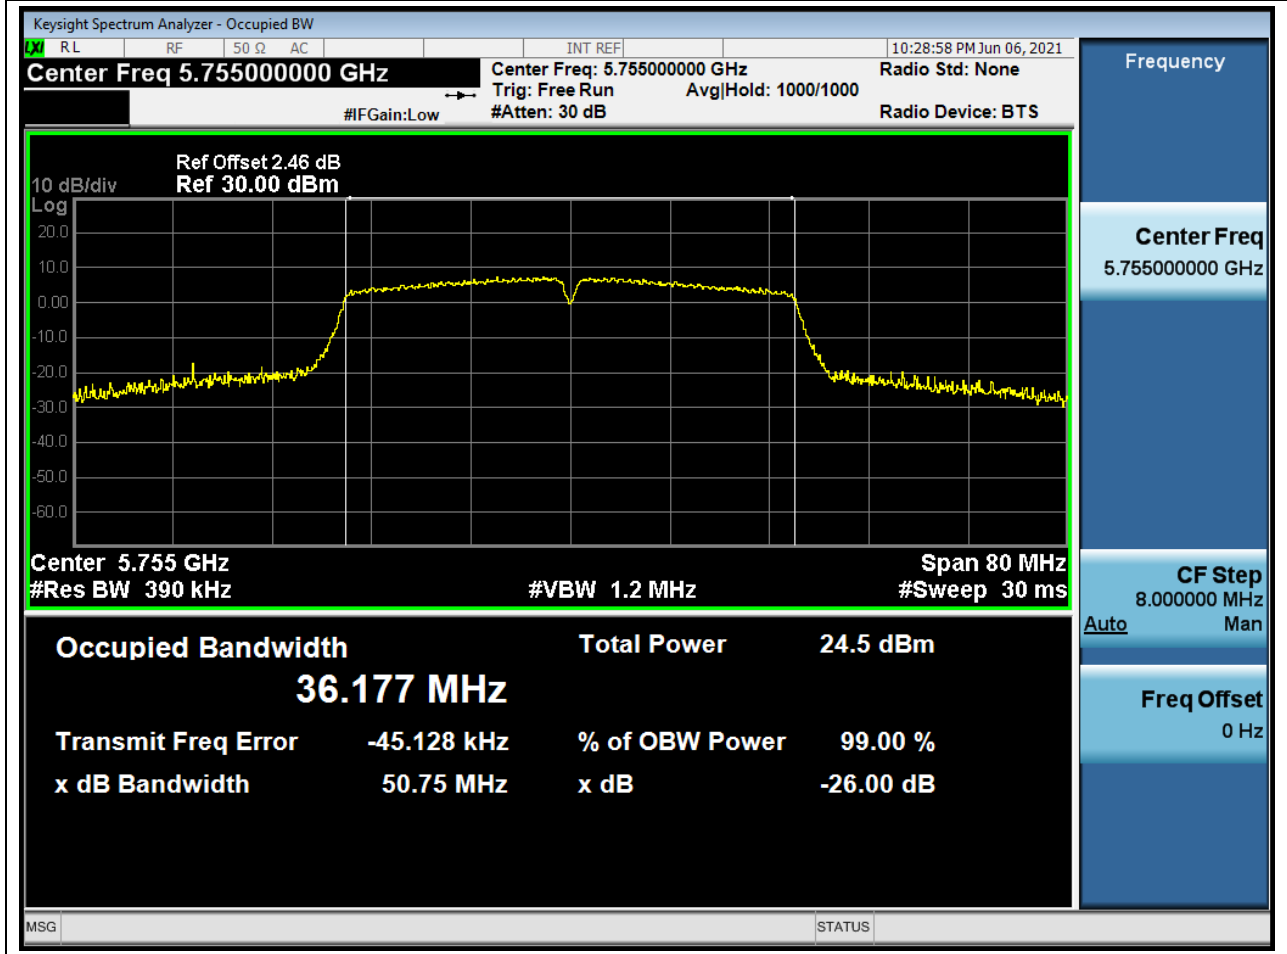

63. 802.11ac_40M_U-NII-3_L

63.1. A.2-26dB Bandwidth(NTNV)

Center Frequency (MHz)	XdB Down	RBW (MHz)	Detector	Limit (MHz)	XdB BandWidth (MHz)	Verdict
5755	26	0.39	Peak	0	50.74651	Unknow