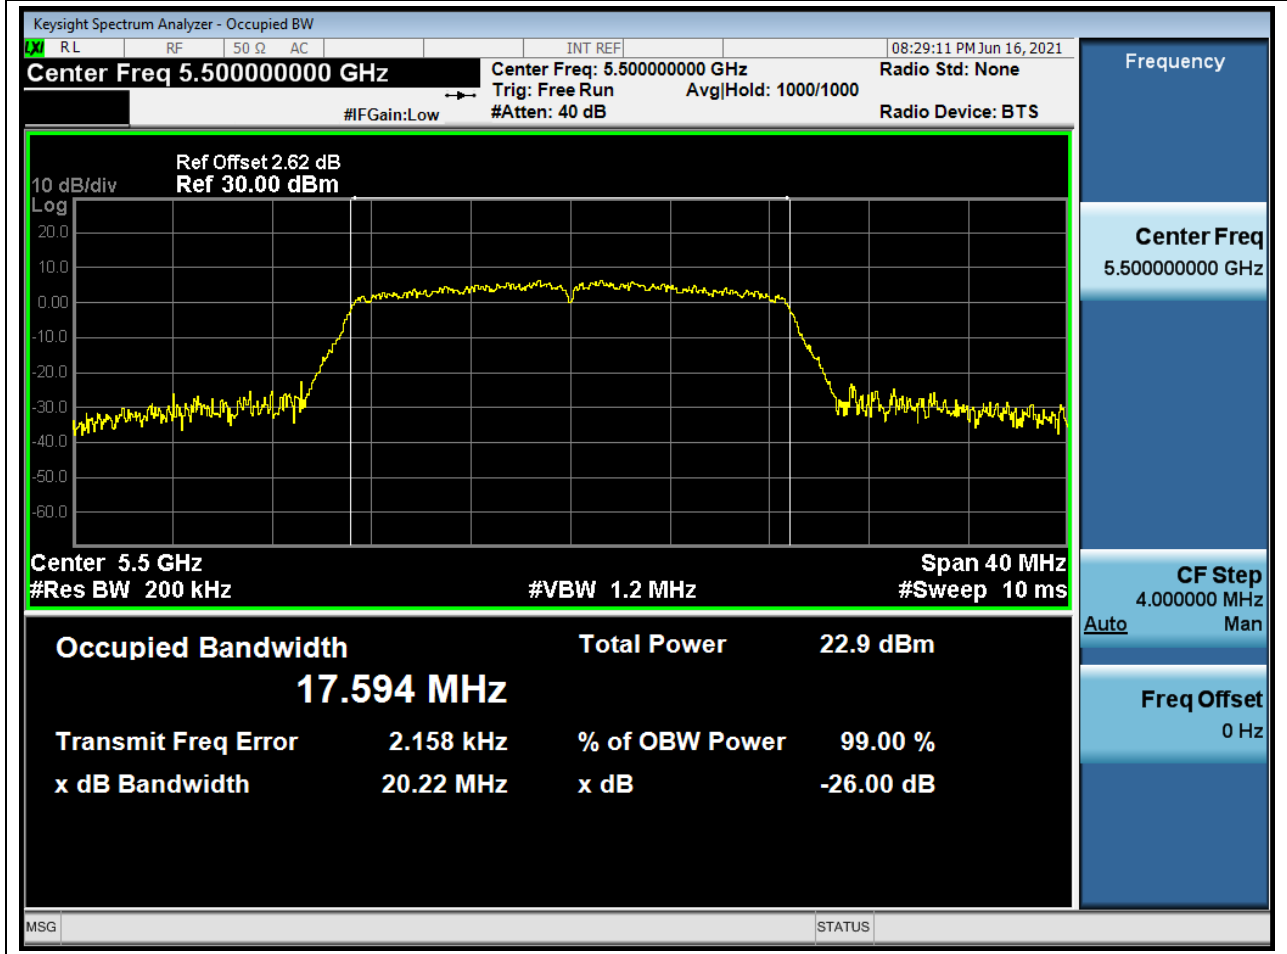

41. 802.11ac_20M_U-NII-2C_L

41.2. A.2.2-99% Bandwidth(NTNV)

Center Frequency (MHz)	OBW Power (%)	RBW (MHz)	Detector	Limit (MHz)	OBW (MHz)	Verdict
5500	99	0.2	Peak	0	17.593612	Unknow