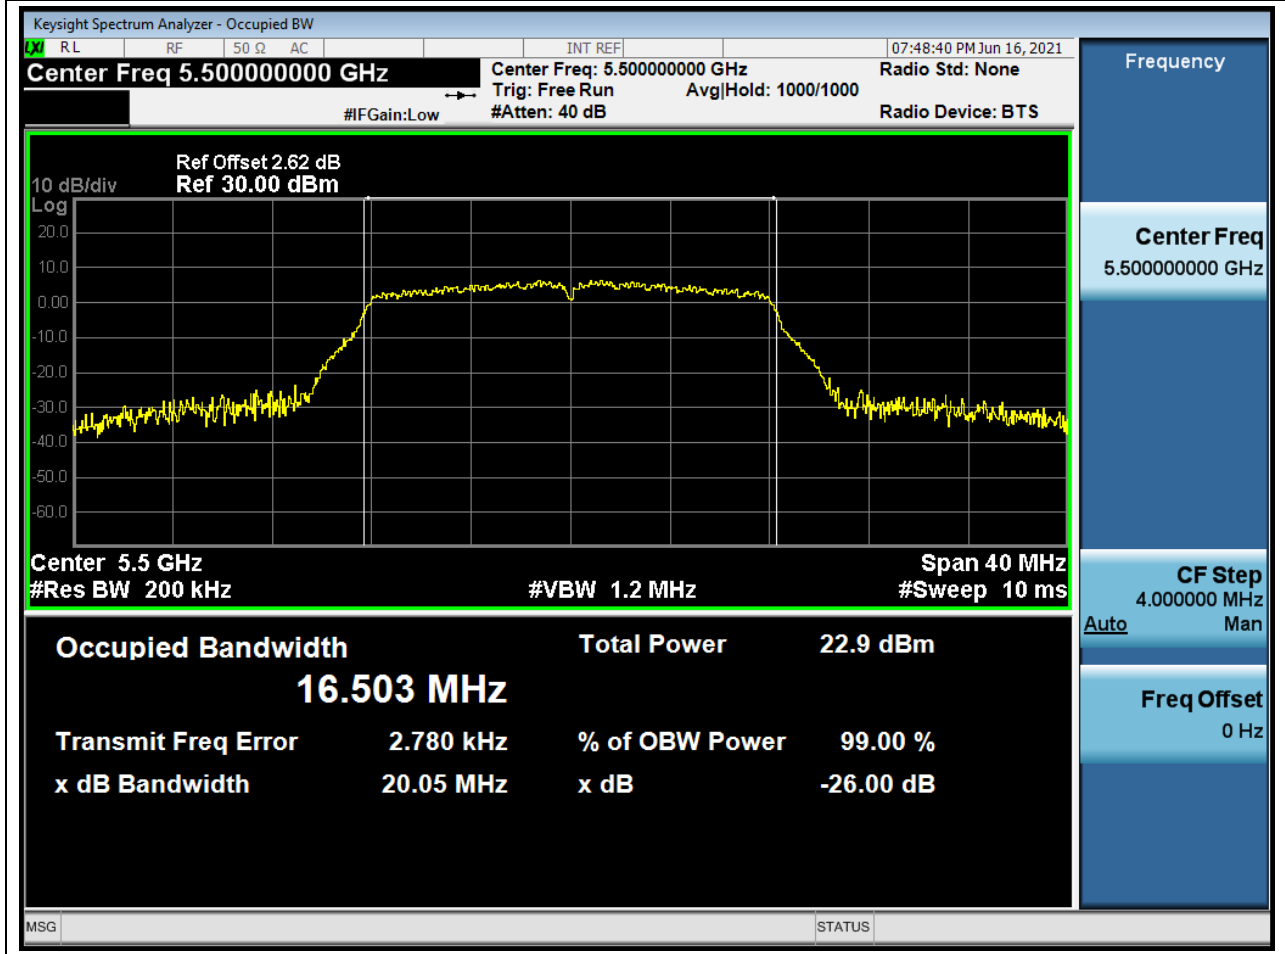

29. 802.11a_20M_U-NII-2C_L

29.2. A.2.2-99% Bandwidth(NTNV)

Center Frequency (MHz)	OBW Power (%)	RBW (MHz)	Detector	Limit (MHz)	OBW (MHz)	Verdict
5500	99	0.2	Peak	0	16.502661	Unknow