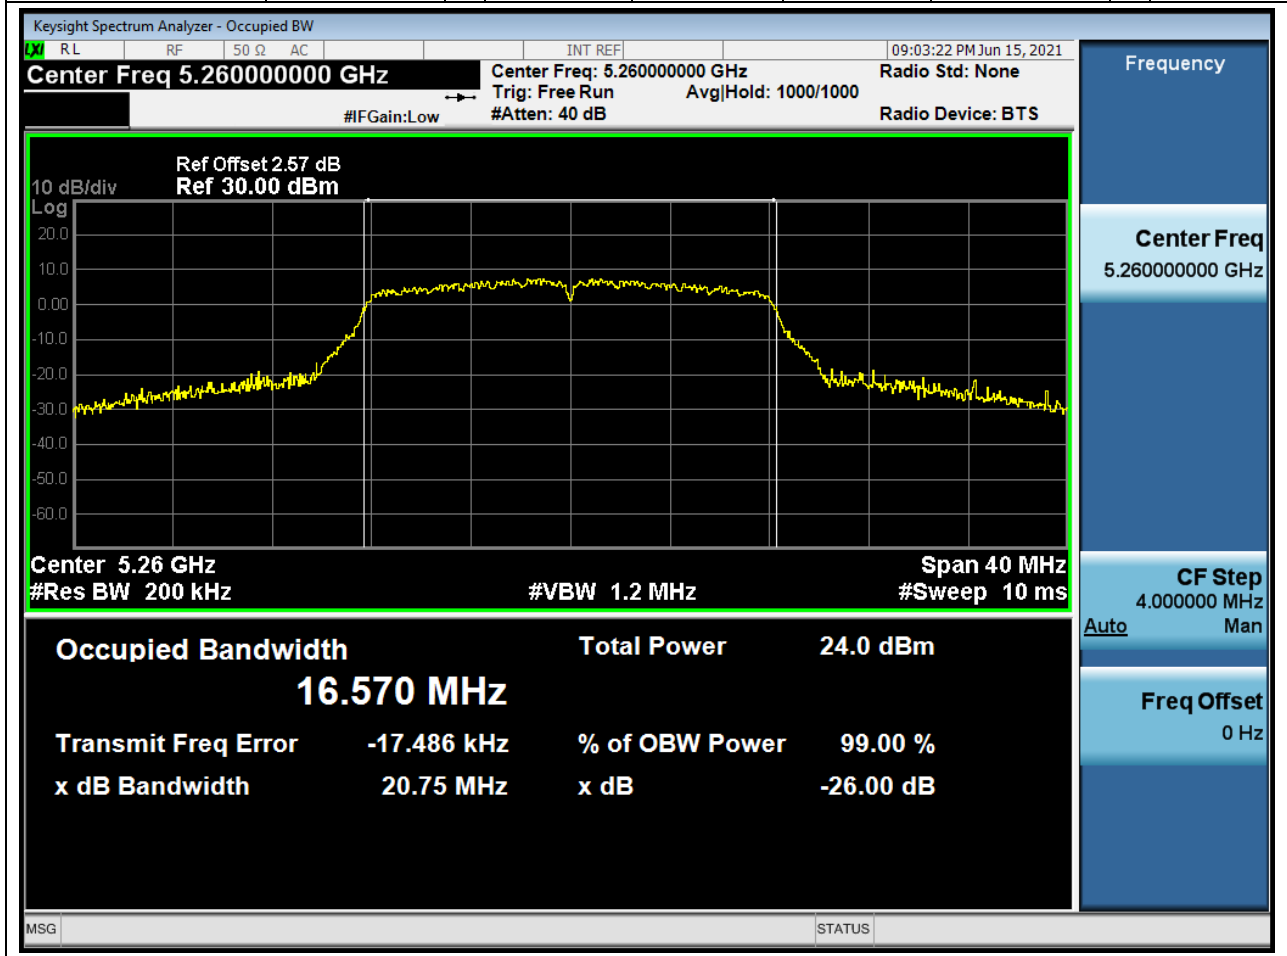

15. 802.11a_20M_U-NII-2A_L

15.2. A.2.2-99% Bandwidth(NTNV)

Center Frequency (MHz)	OBW Power (%)	RBW (MHz)	Detector	Limit (MHz)	OBW (MHz)	Verdict
5260	99	0.2	Peak	0	16.570438	Unknow