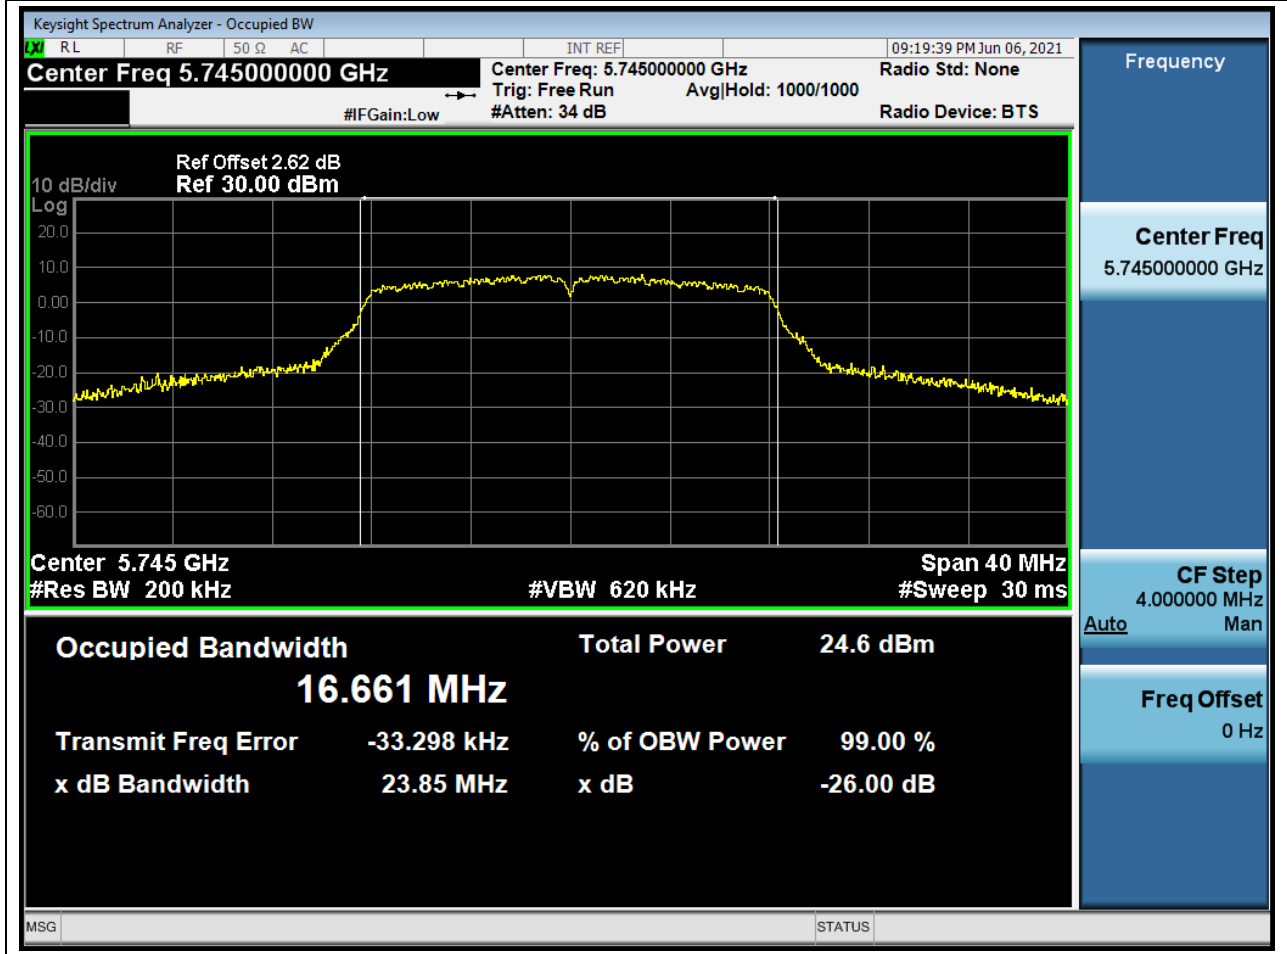

52. 802.11a_20M_U-NII-3_L

52.1. A.2-26dB Bandwidth(NTNV)

Center Frequency (MHz)	XdB Down	RBW (MHz)	Detector	Limit (MHz)	XdB BandWidth (MHz)	Verdict
5745	26	0.2	Peak	0	23.851177	Unknown