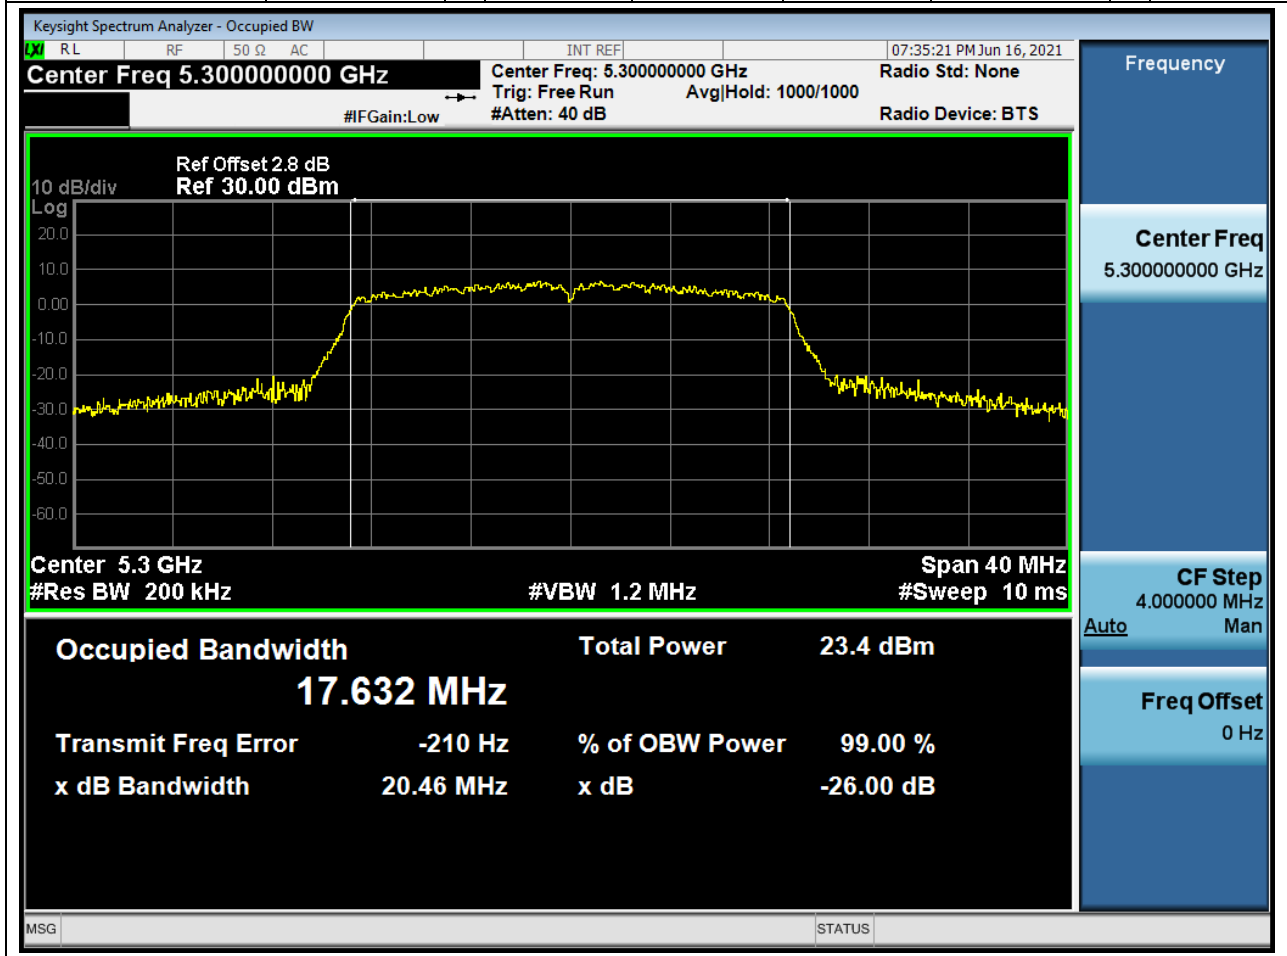

24. 802.11ac_20M_U-NII-2A_M

24.2. A.2.2-99% Bandwidth(NTNV)

Center Frequency (MHz)	OBW Power (%)	RBW (MHz)	Detector	Limit (MHz)	OBW (MHz)	Verdict
5300	99	0.2	Peak	0	17.631905	Unknow