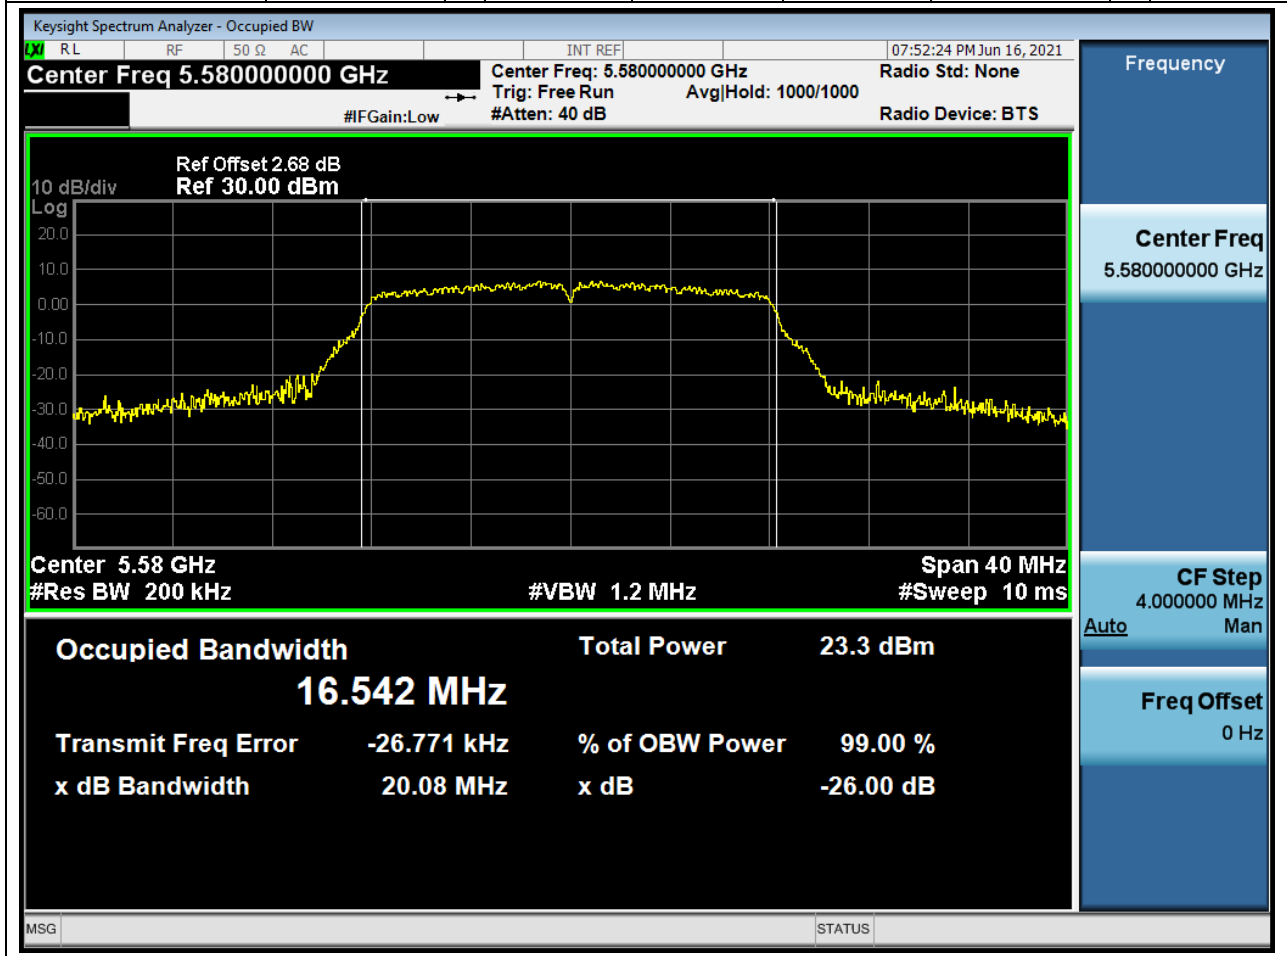

30. 802.11a_20M_U-NII-2C_M

30.2. A.2.2-99% Bandwidth(NTNV)

Center Frequency (MHz)	OBW Power (%)	RBW (MHz)	Detector	Limit (MHz)	OBW (MHz)	Verdict
5580	99	0.2	Peak	0	16.541906	Unknow