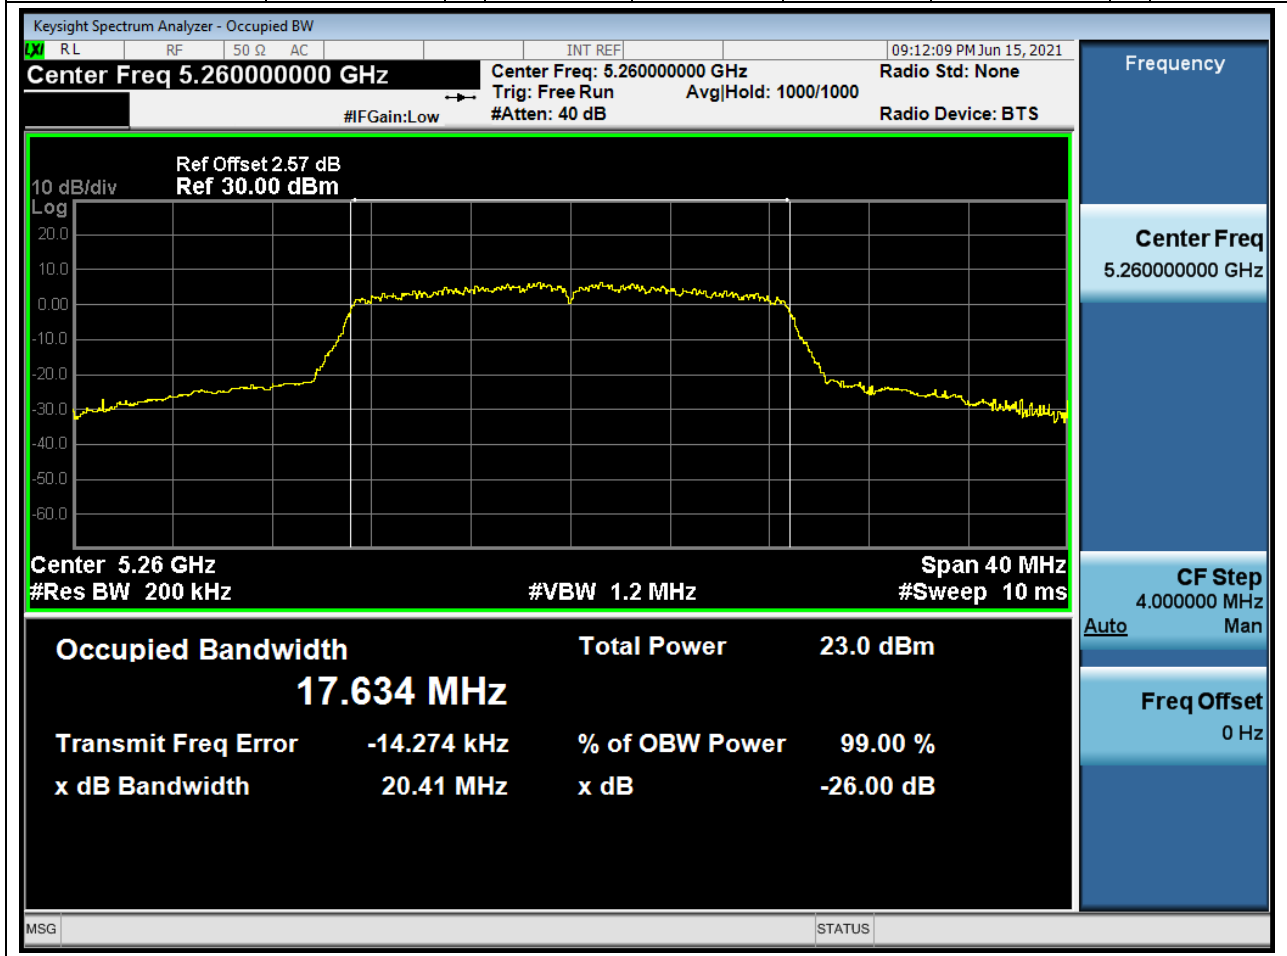

18. 802.11n_20M_U-NII-2A_L

18.2. A.2.2-99% Bandwidth(NTNV)

Center Frequency (MHz)	OBW Power (%)	RBW (MHz)	Detector	Limit (MHz)	OBW (MHz)	Verdict
5260	99	0.2	Peak	0	17.634292	Unknow