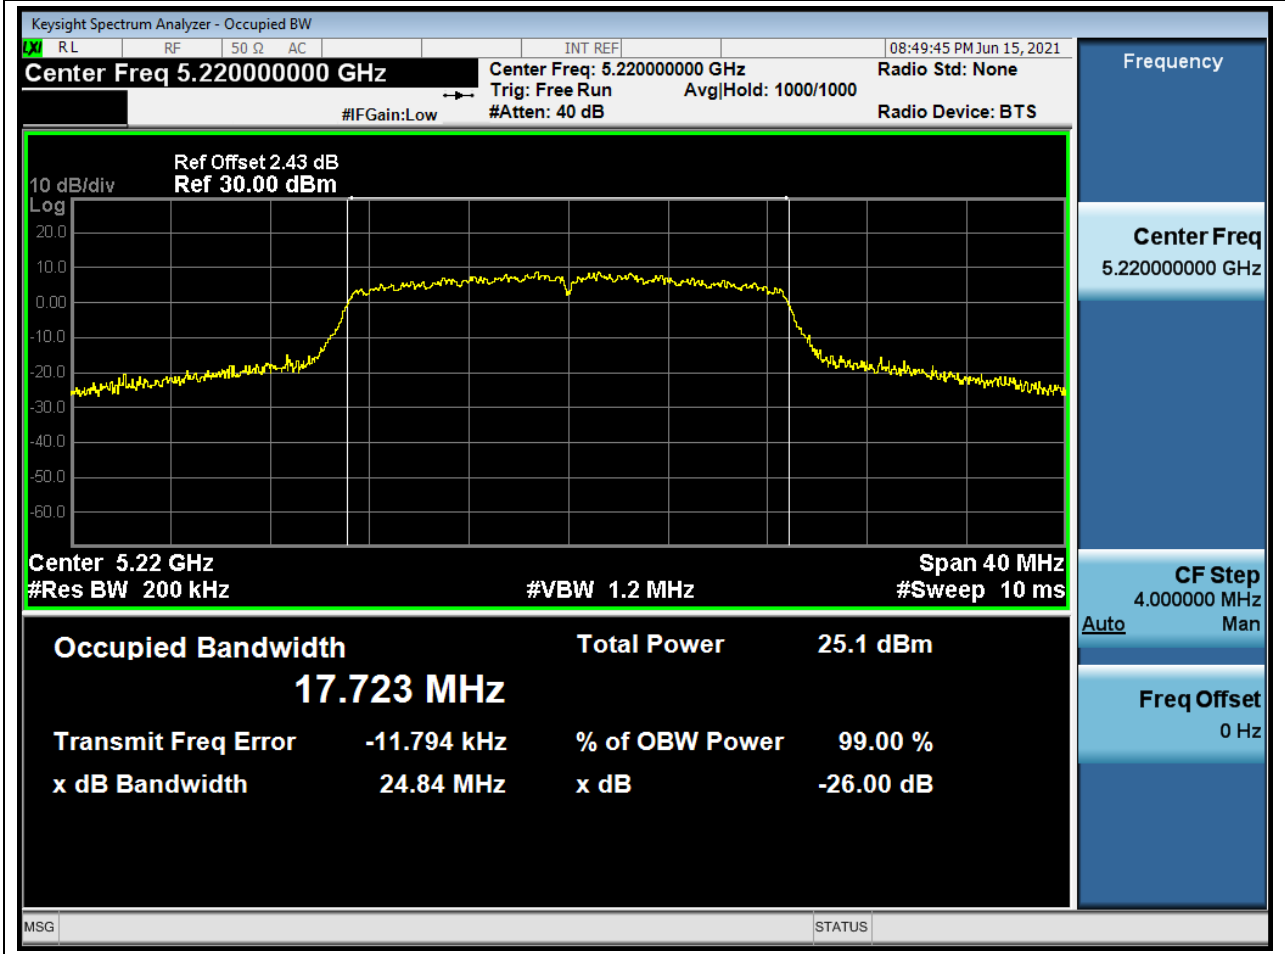

10. 802.11ac_20M_U-NII-1_M

10.2. A.2.2-99% Bandwidth(NTNV)

Center Frequency (MHz)	OBW Power (%)	RBW (MHz)	Detector	Limit (MHz)	OBW (MHz)	Verdict
5220	99	0.2	Peak	0	17.723269	Unknow