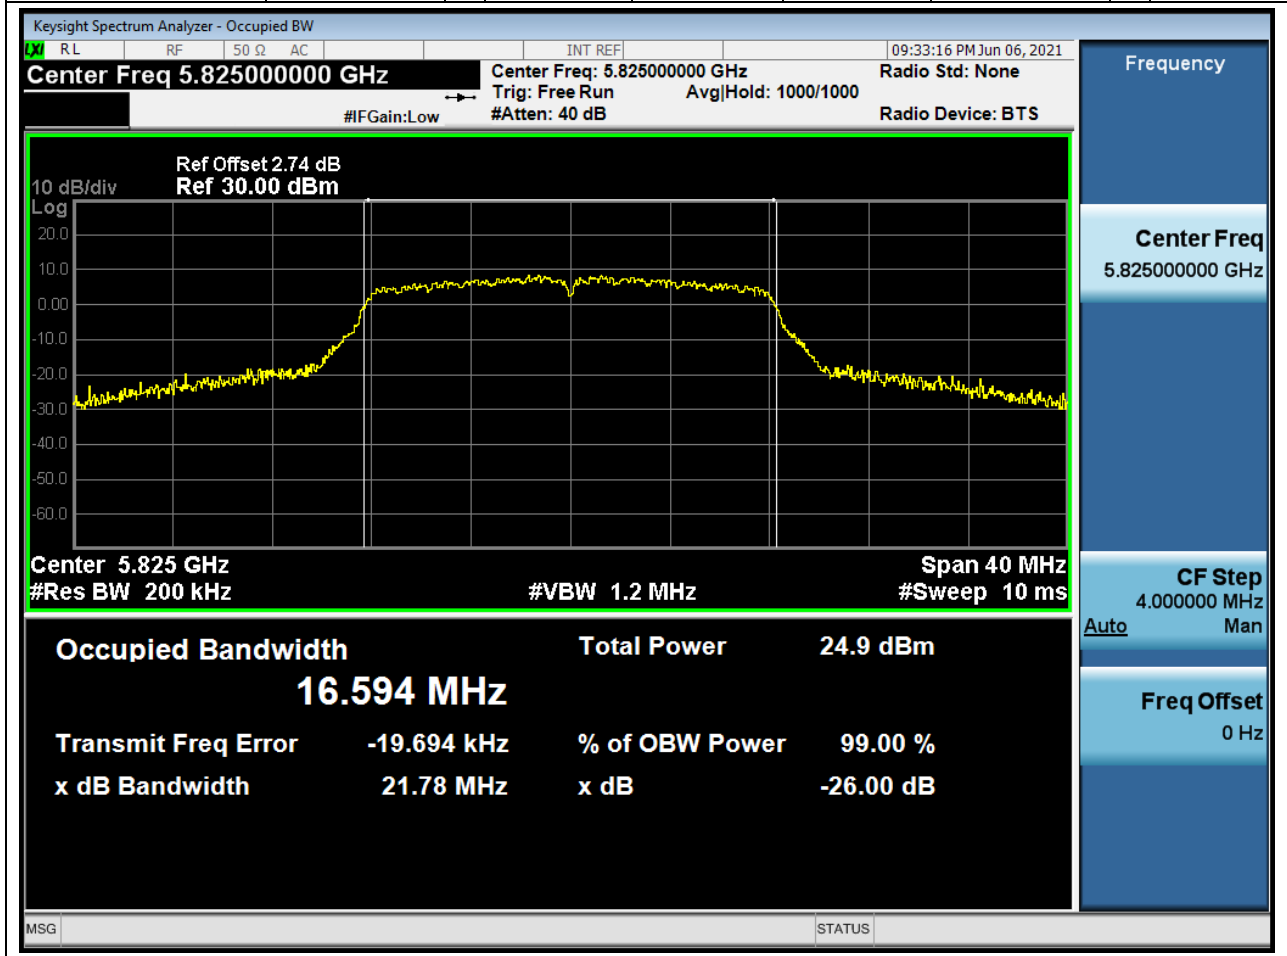

54. 802.11a_20M_U-NII-3_H

54.1. A.2.2-99% Bandwidth(NTNV)

Center Frequency (MHz)	OBW Power (%)	RBW (MHz)	Detector	Limit (MHz)	OBW (MHz)	Verdict
5825	99	0.2	Peak	0	16.593909	Unknow