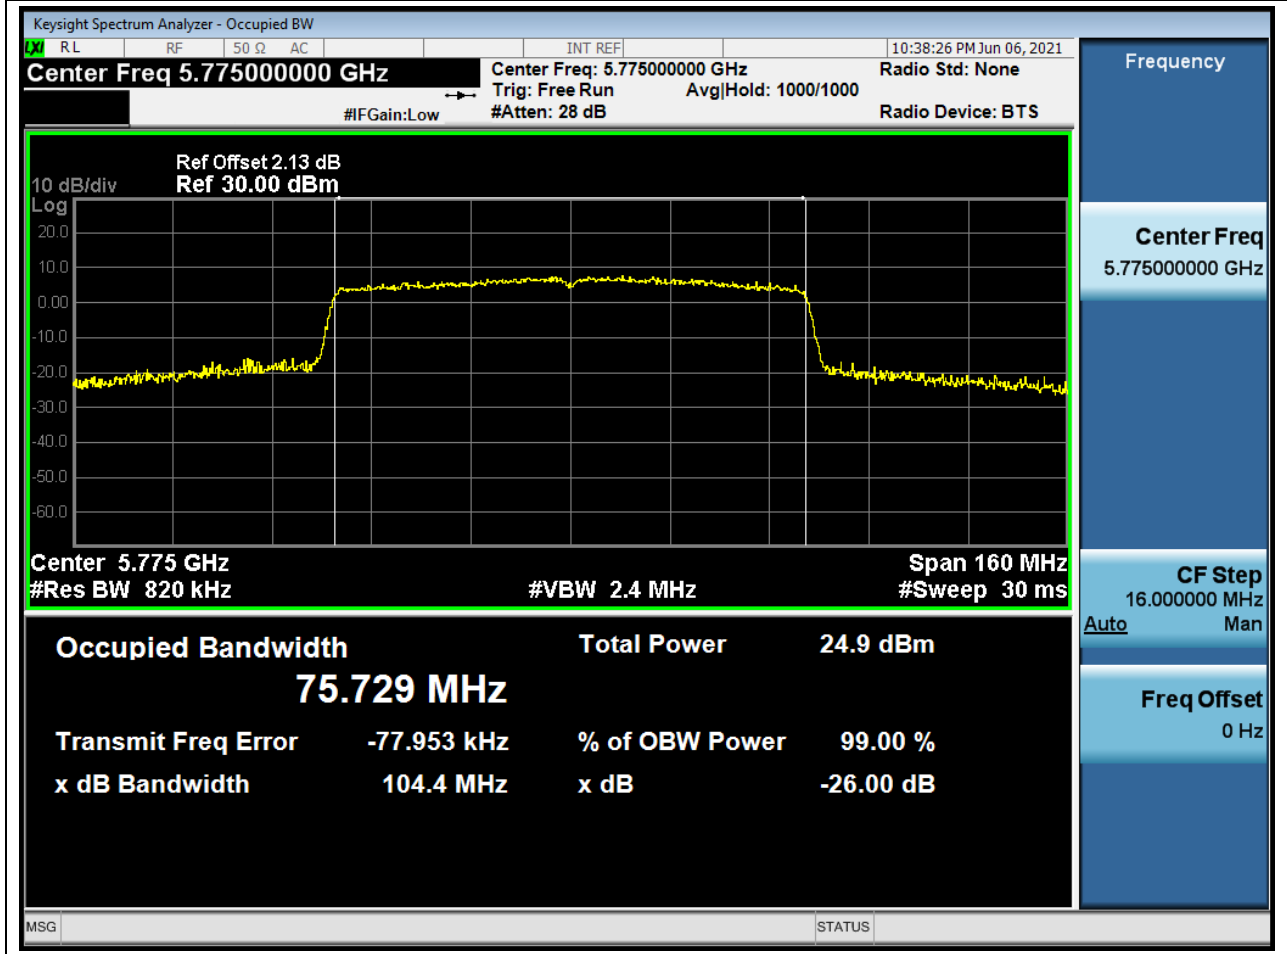

65. 802.11ac_80M_U-NII-3_M

65.1. A.2-26dB Bandwidth(NTNV)

Center Frequency (MHz)	XdB Down	RBW (MHz)	Detector	Limit (MHz)	XdB BandWidth (MHz)	Verdict
5775	26	0.82	Peak	0	104.422053	Unknown