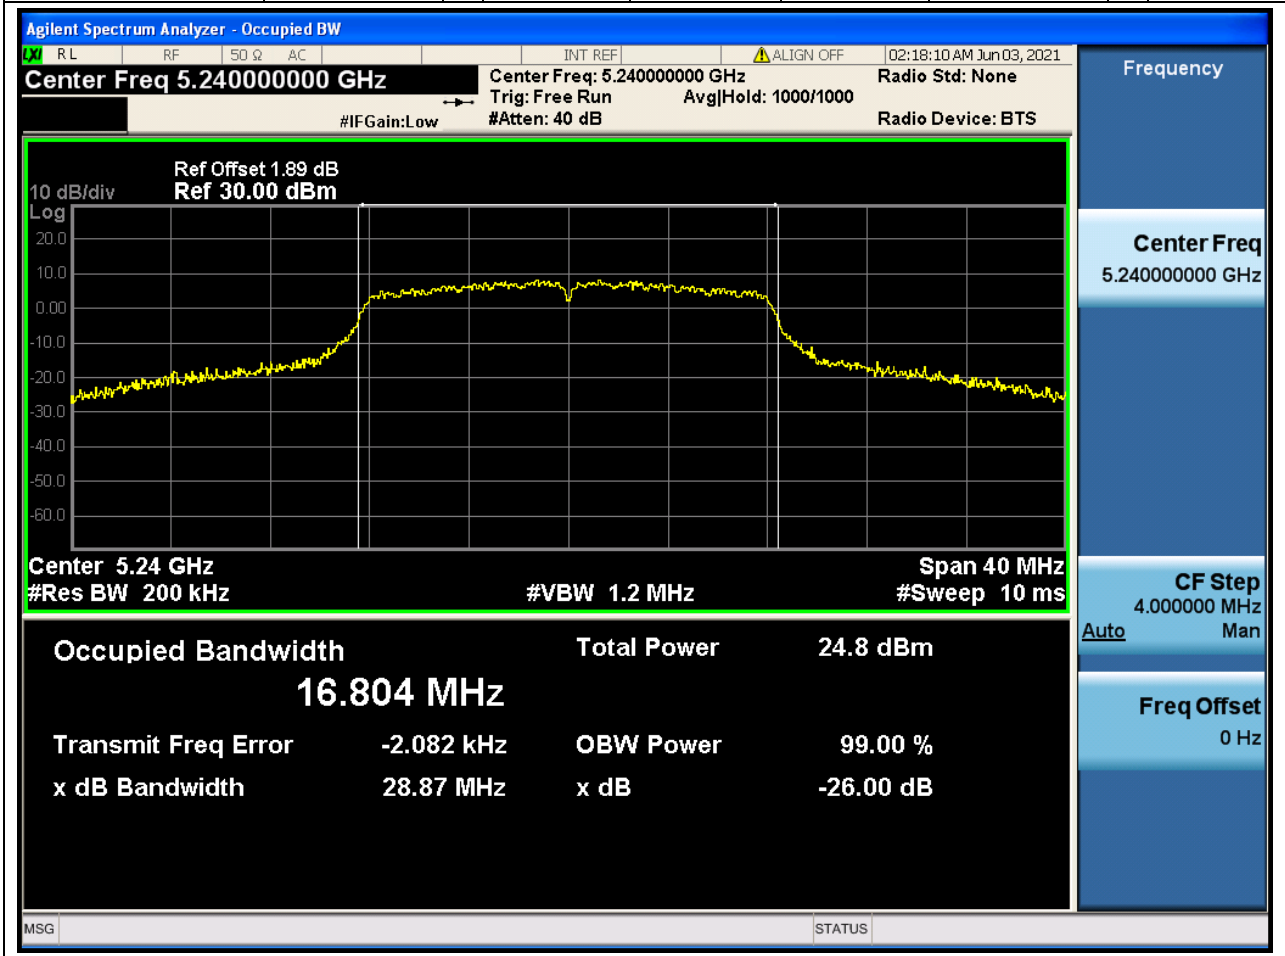

3. 802.11a_20M_U-NII-1_H

3.1. A.2.2-99% Bandwidth(NTNV)

Center Frequency (MHz)	OBW Power (%)	RBW (MHz)	Detector	Limit (MHz)	OBW (MHz)	Verdict
5240	99	0.2	Peak	0	16.803632	Unknow