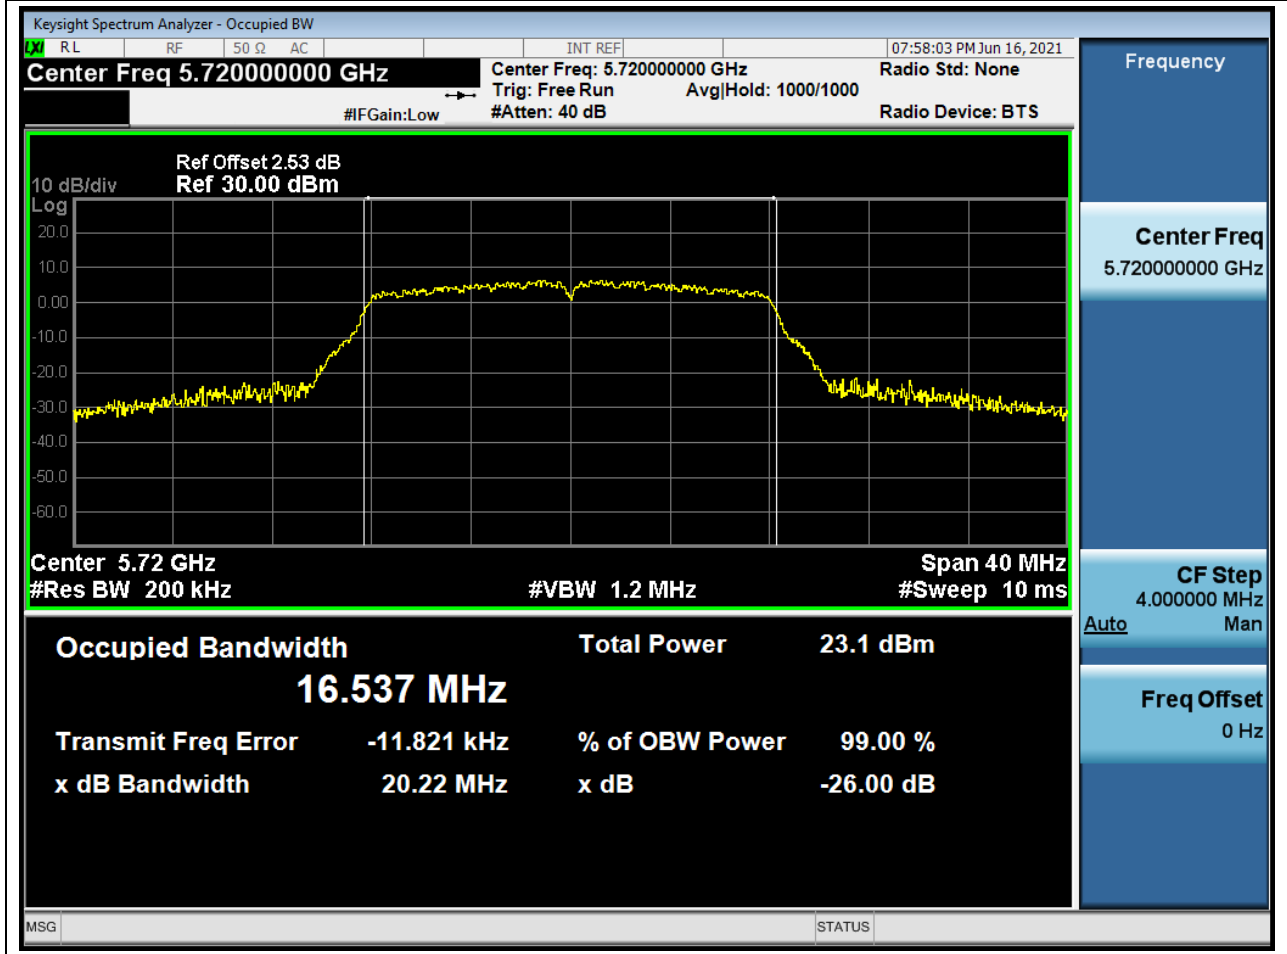

32. 802.11a_20M_U-NII-2C_CH144

32.2. A.2.2-99% Bandwidth(NTNV)

Center Frequency (MHz)	OBW Power (%)	RBW (MHz)	Detector	Limit (MHz)	OBW (MHz)	Verdict
5720	99	0.2	Peak	0	16.536911	Unknow