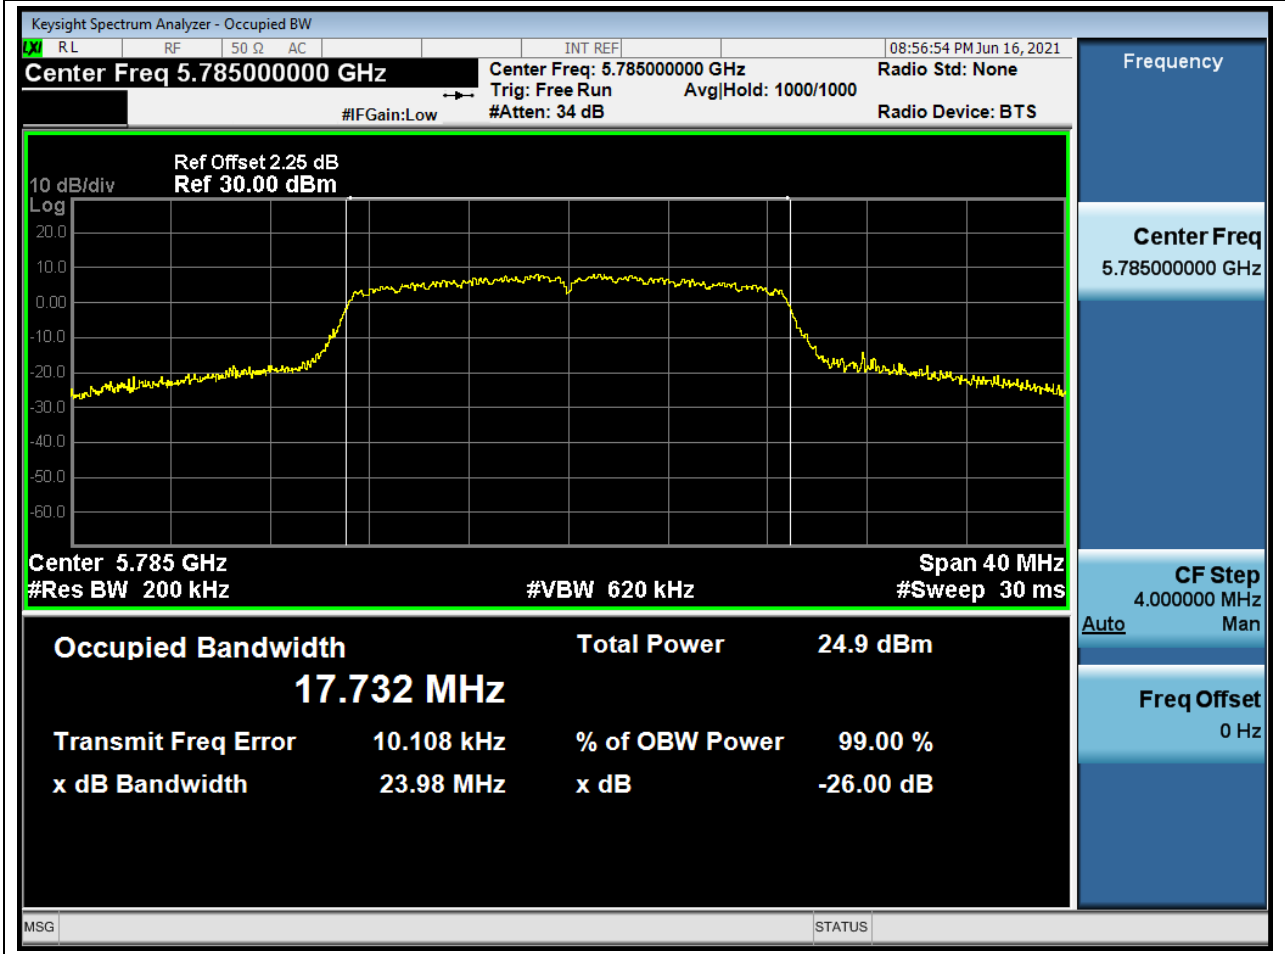

61. 802.11ac_20M_U-NII-3_M

61.2. A.2-26dB Bandwidth(NTNV)

Center Frequency (MHz)	XdB Down	RBW (MHz)	Detector	Limit (MHz)	XdB BandWidth (MHz)	Verdict
5785	26	0.2	Peak	0	23.983741	Unknown