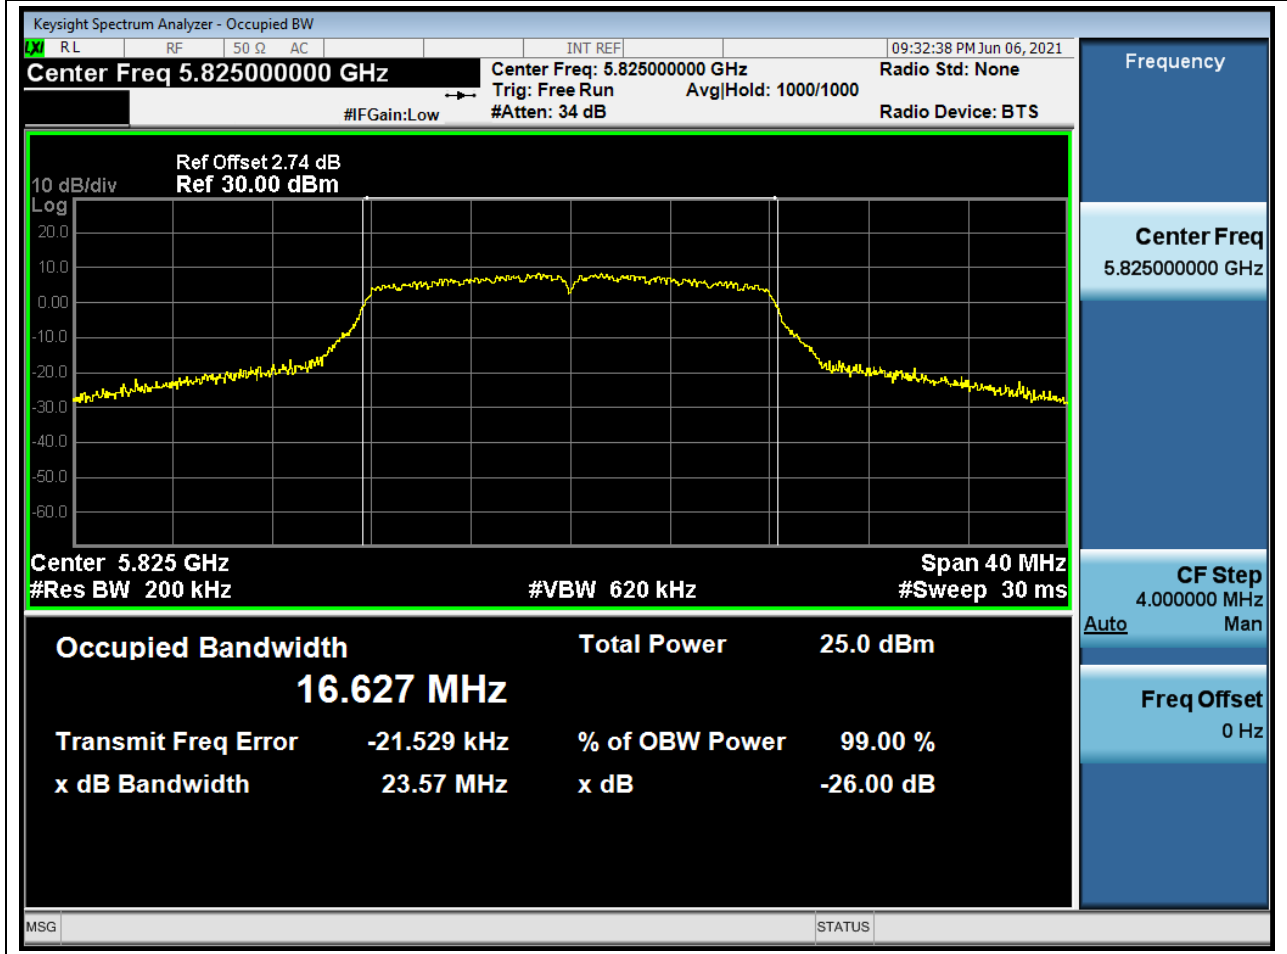

54. 802.11a_20M_U-NII-3_H

54.1. A.2-26dB Bandwidth(NTNV)

Center Frequency (MHz)	XdB Down	RBW (MHz)	Detector	Limit (MHz)	XdB BandWidth (MHz)	Verdict
5825	26	0.2	Peak	0	23.565148	Unknown