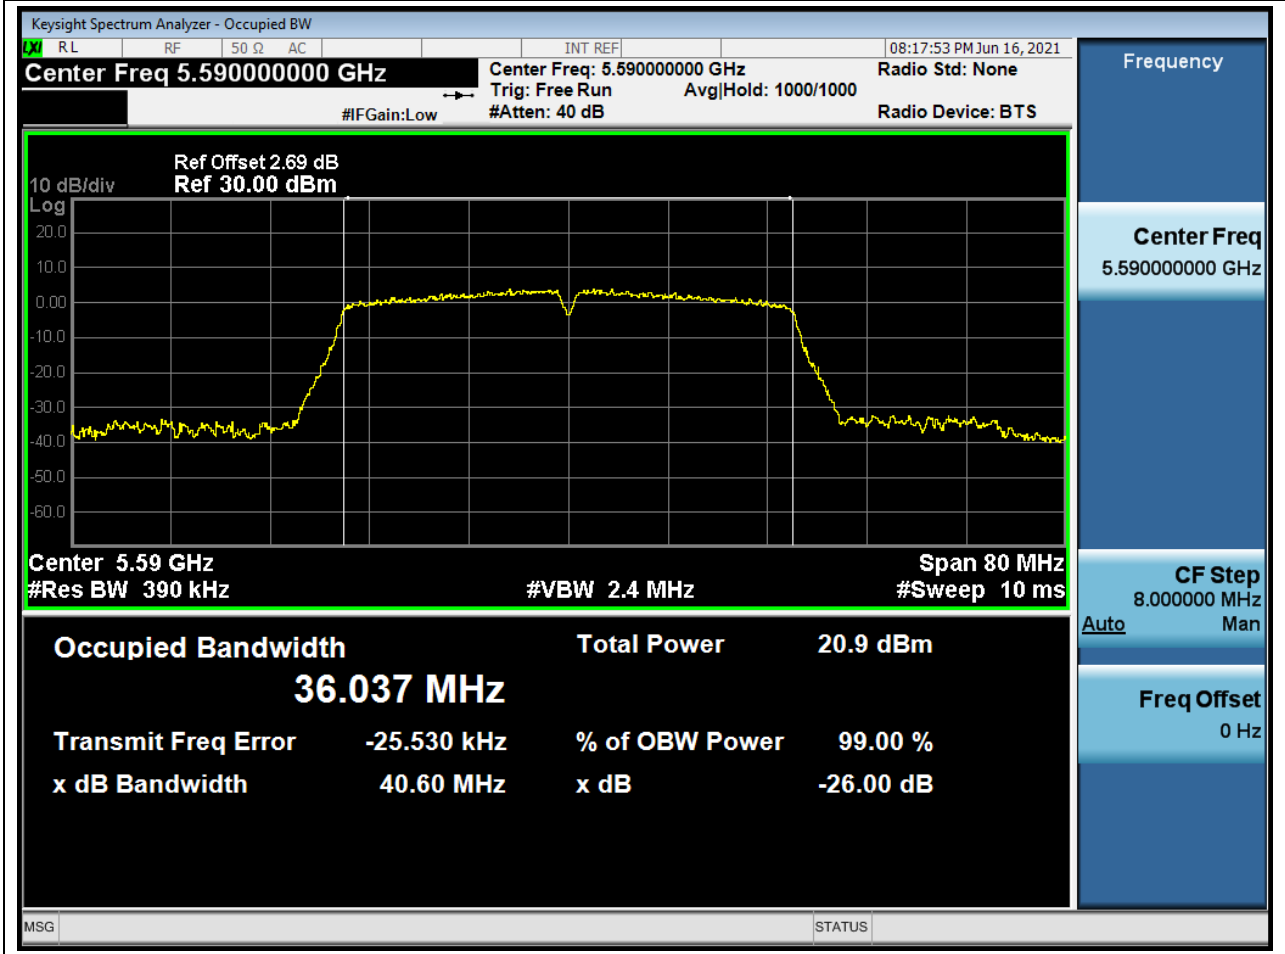

38. 802.11n_40M_U-NII-2C_M

38.2. A.2.2-99% Bandwidth(NTNV)

Center Frequency (MHz)	OBW Power (%)	RBW (MHz)	Detector	Limit (MHz)	OBW (MHz)	Verdict
5590	99	0.39	Peak	0	36.036916	Unknow