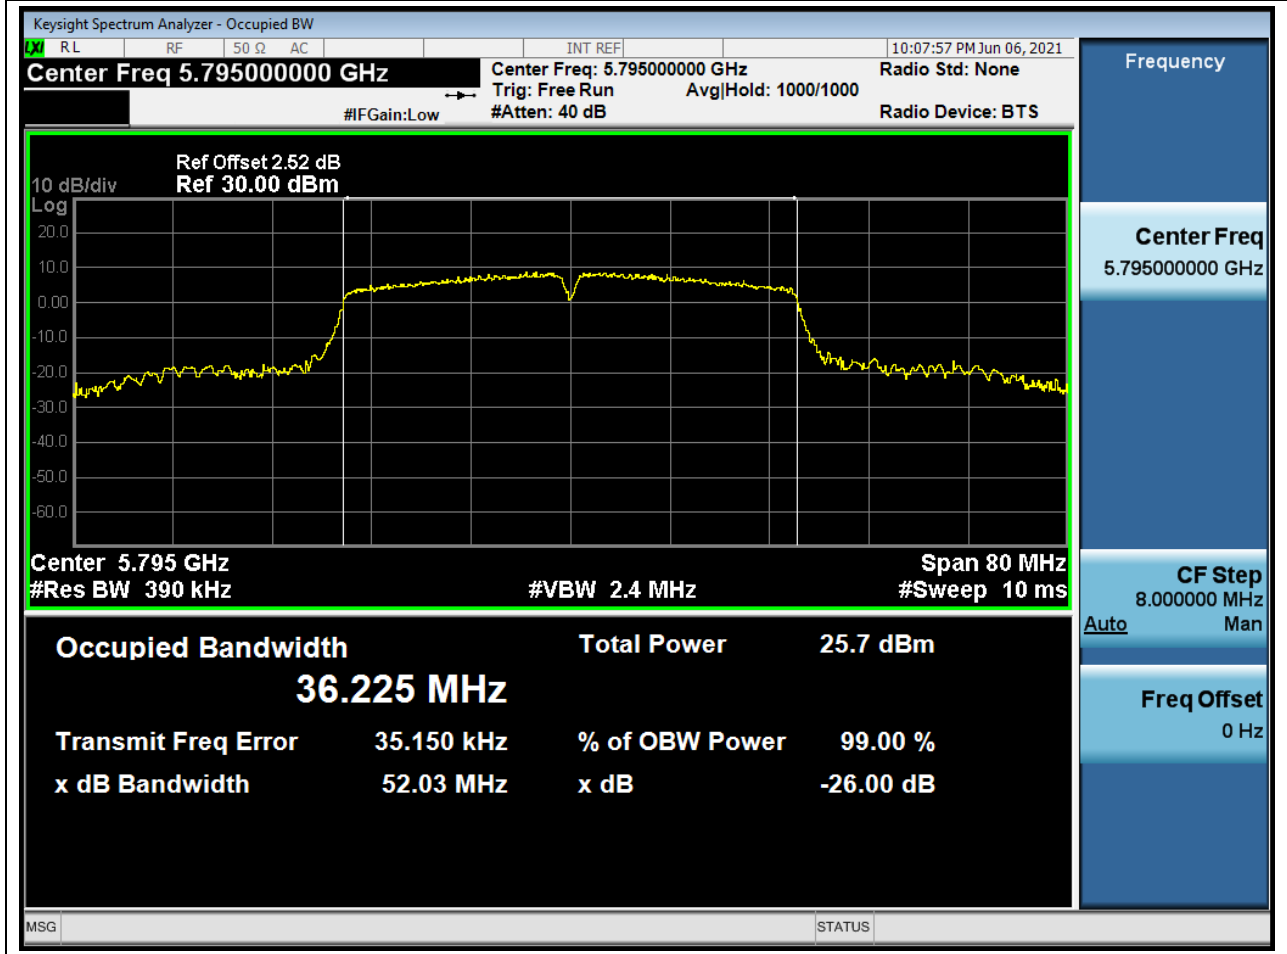

59. 802.11n_40M_U-NII-3_H

59.1. A.2.2-99% Bandwidth(NTNV)

Center Frequency (MHz)	OBW Power (%)	RBW (MHz)	Detector	Limit (MHz)	OBW (MHz)	Verdict
5795	99	0.39	Peak	0	36.224677	Unknow