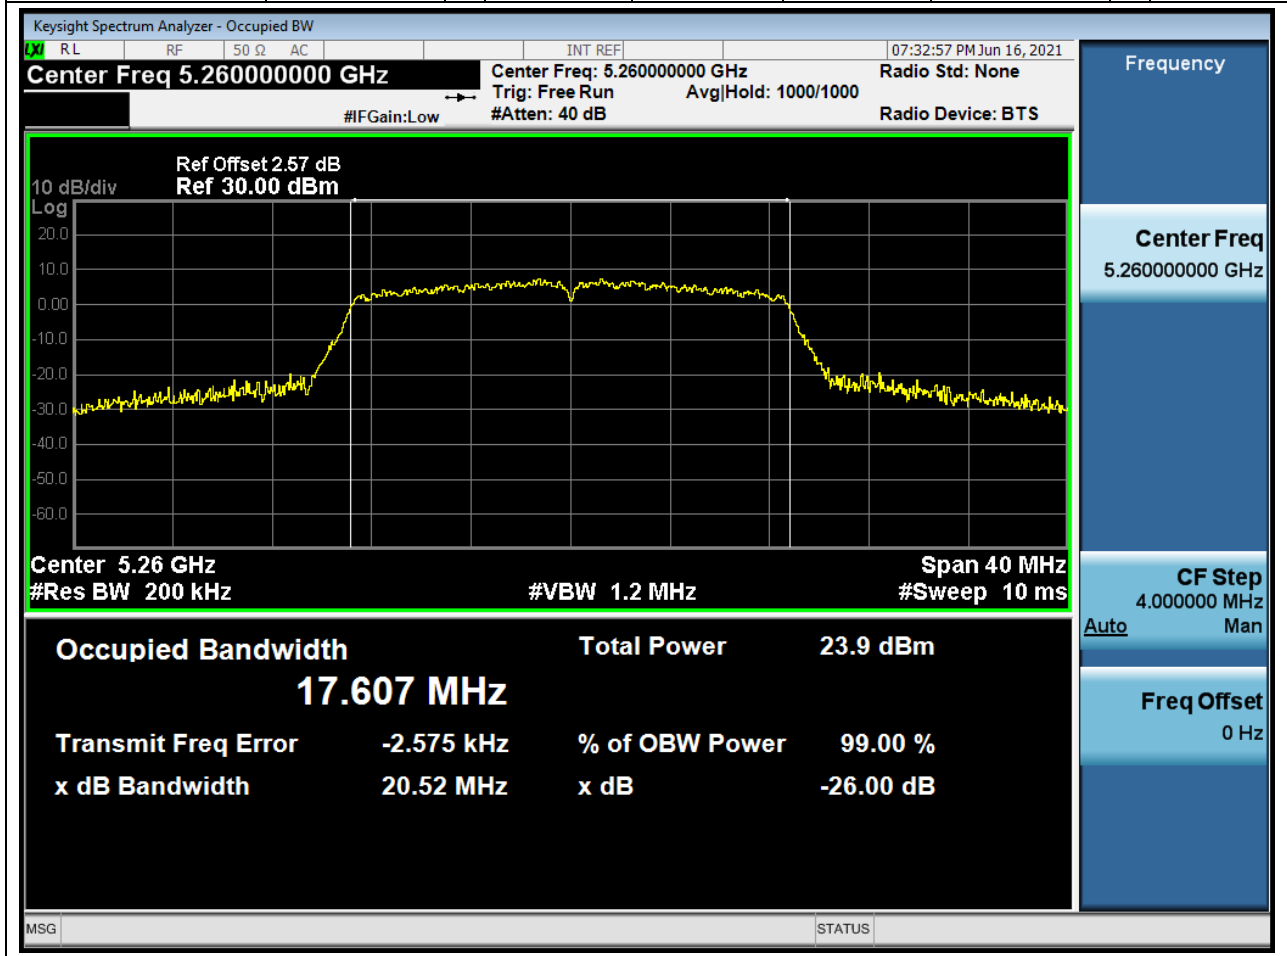

23. 802.11ac_20M_U-NII-2A_L

23.2. A.2.2-99% Bandwidth(NTNV)

Center Frequency (MHz)	OBW Power (%)	RBW (MHz)	Detector	Limit (MHz)	OBW (MHz)	Verdict
5260	99	0.2	Peak	0	17.607031	Unknow