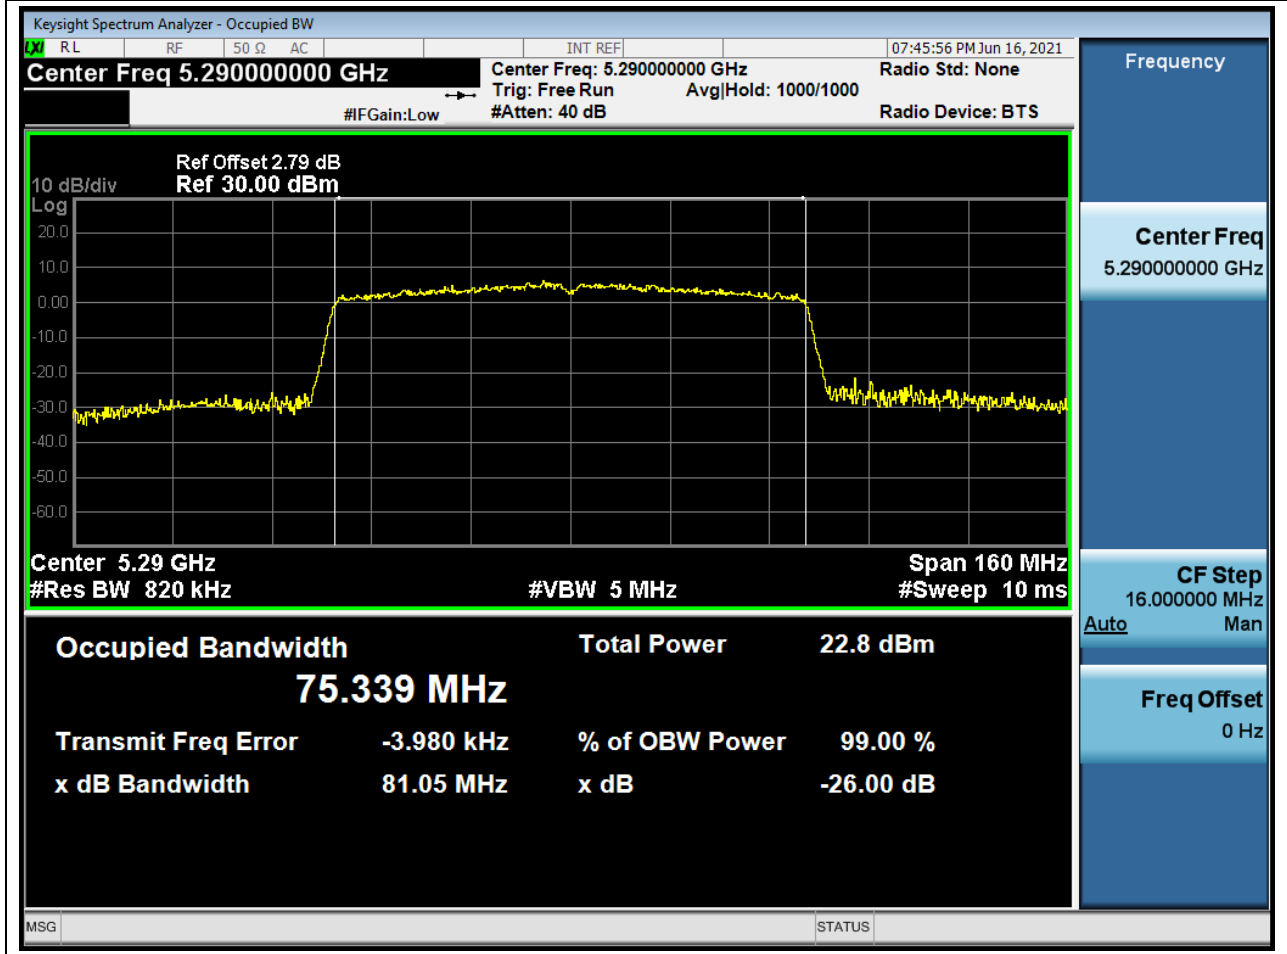

28. 802.11ac_80M_U-NII-2A_M

28.2. A.2.2-99% Bandwidth(NTNV)

Center Frequency (MHz)	OBW Power (%)	RBW (MHz)	Detector	Limit (MHz)	OBW (MHz)	Verdict
5290	99	0.82	Peak	0	75.339027	Unknow