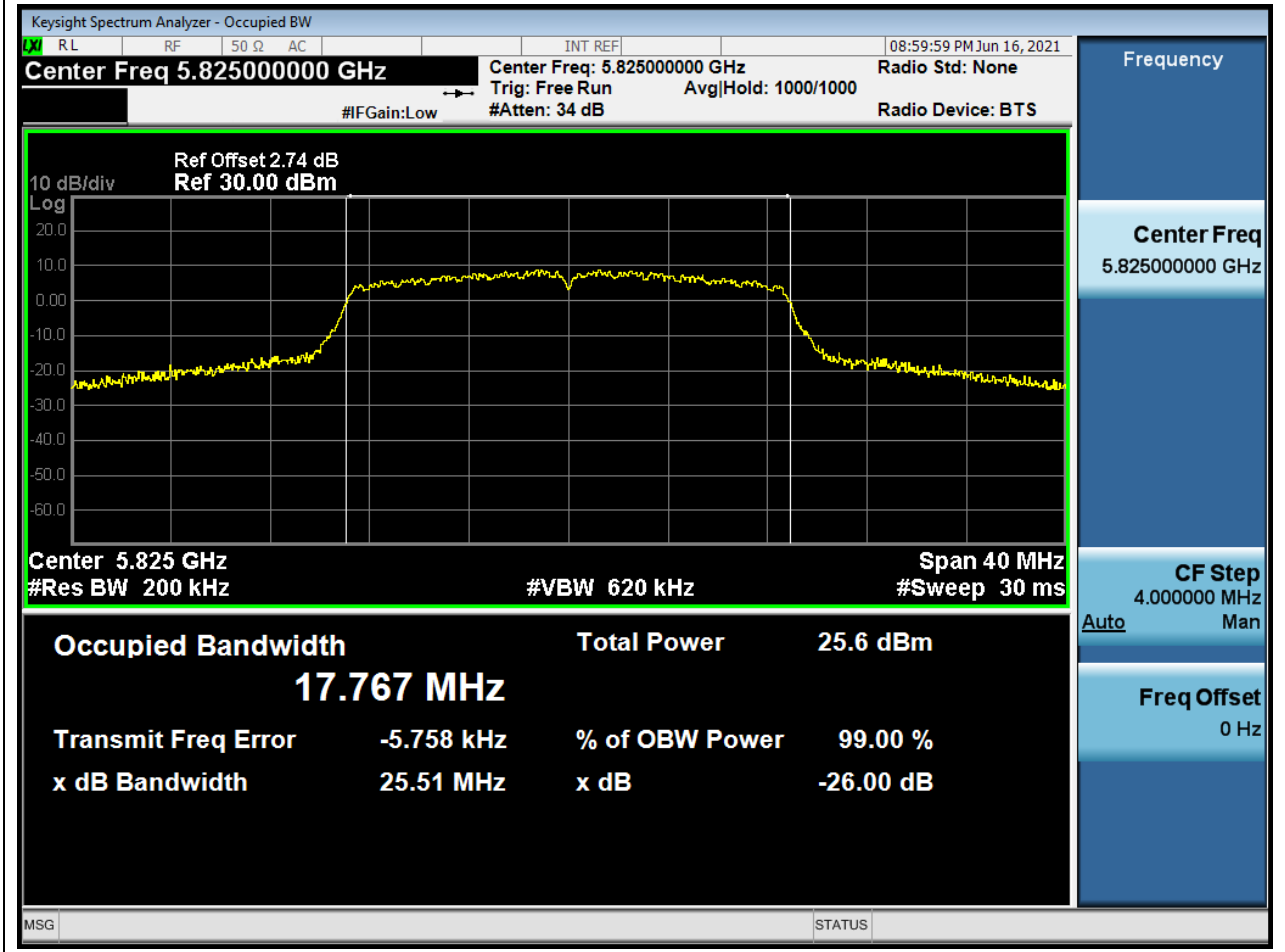

62. 802.11ac_20M_U-NII-3_H

62.2. A.2-26dB Bandwidth(NTNV)

Center Frequency (MHz)	XdB Down	RBW (MHz)	Detector	Limit (MHz)	XdB BandWidth (MHz)	Verdict
5825	26	0.2	Peak	0	25.507828	Unknown