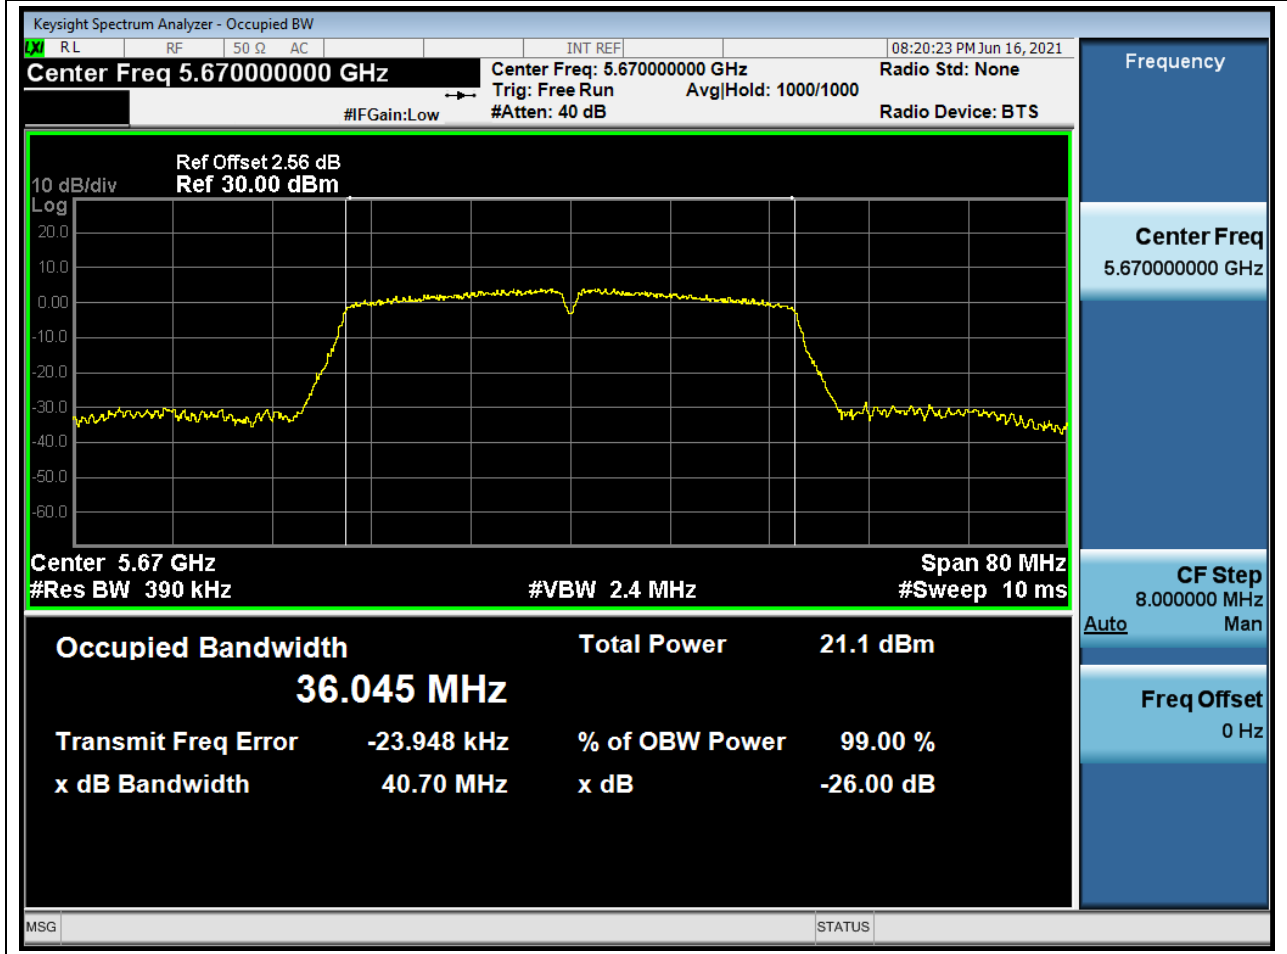

39. 802.11n_40M_U-NII-2C_H

39.2. A.2.2-99% Bandwidth(NTNV)

Center Frequency (MHz)	OBW Power (%)	RBW (MHz)	Detector	Limit (MHz)	OBW (MHz)	Verdict
5670	99	0.39	Peak	0	36.045353	Unknow