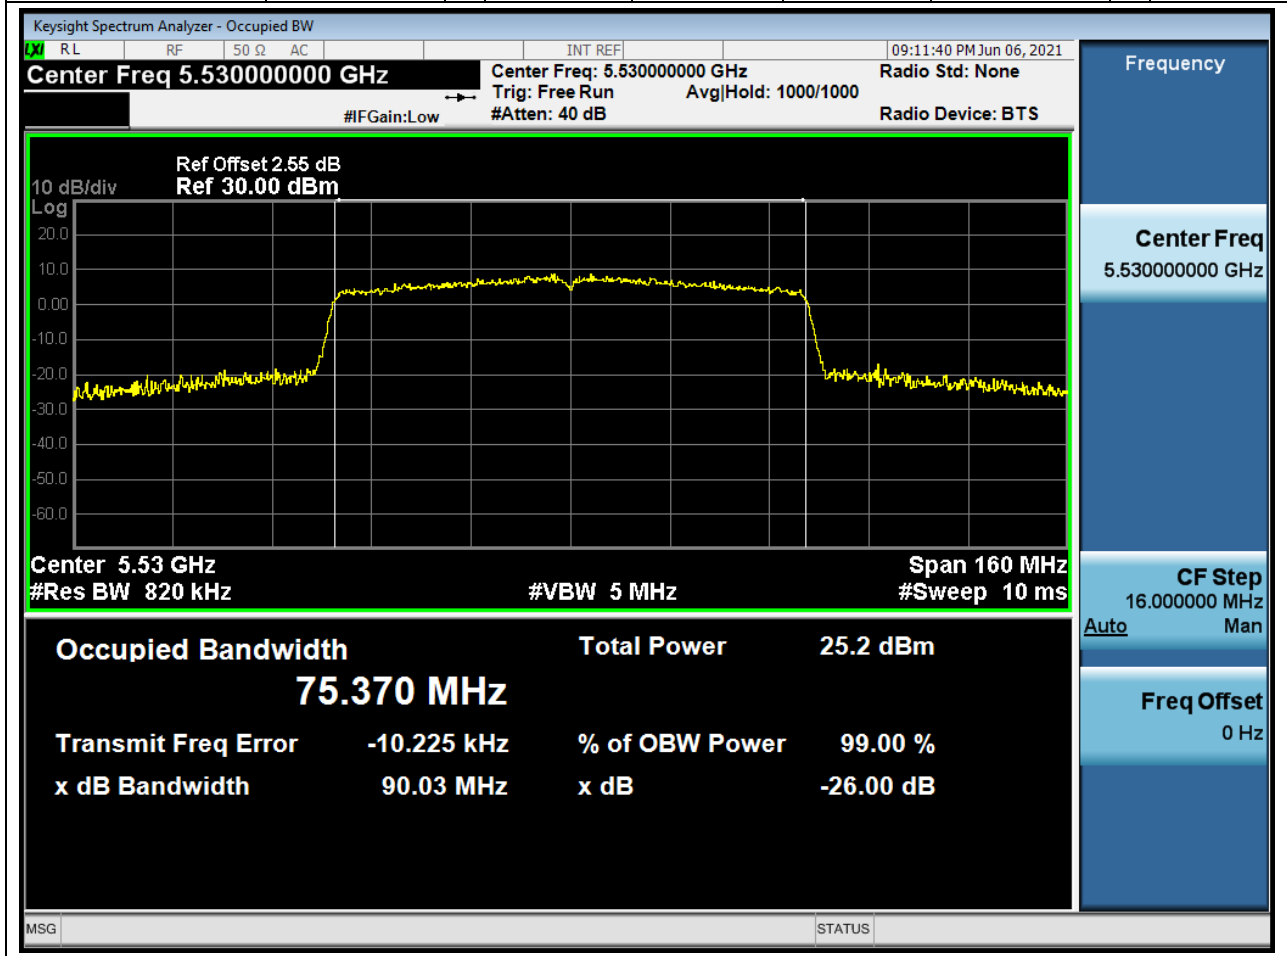

49. 802.11ac_80M_U-NII-2C_L

49.1. A.2.2-99% Bandwidth(NTNV)

Center Frequency (MHz)	OBW Power (%)	RBW (MHz)	Detector	Limit (MHz)	OBW (MHz)	Verdict
5530	99	0.82	Peak	0	75.369888	Unknow