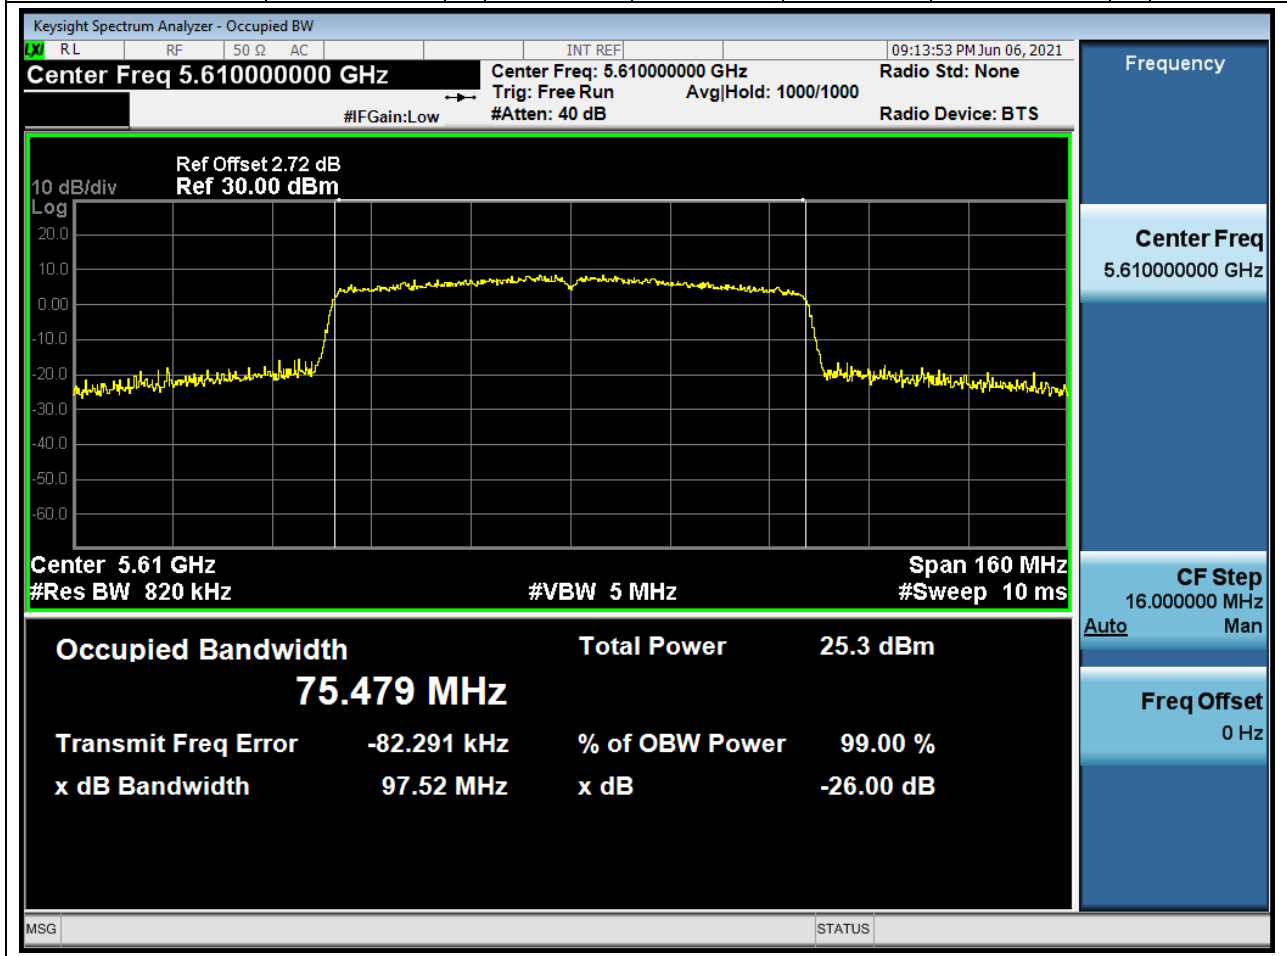

50. 802.11ac_80M_U-NII-2C_M

50.1. A.2.2-99% Bandwidth(NTNV)

Center Frequency (MHz)	OBW Power (%)	RBW (MHz)	Detector	Limit (MHz)	OBW (MHz)	Verdict
5610	99	0.82	Peak	0	75.479314	Unknow