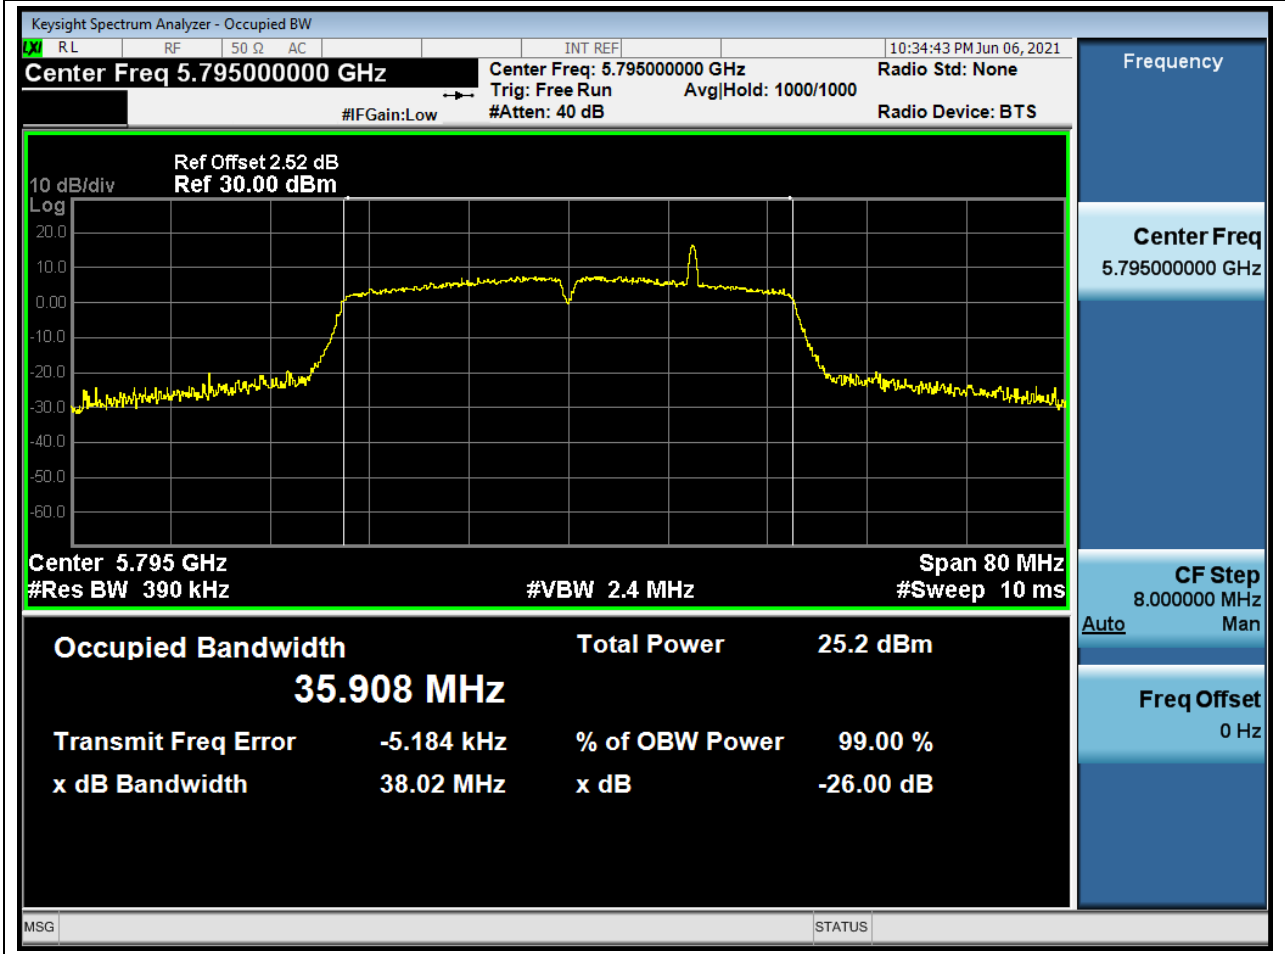

64. 802.11ac_40M_U-NII-3_H

64.1. A.2.2-99% Bandwidth(NTNV)

Center Frequency (MHz)	OBW Power (%)	RBW (MHz)	Detector	Limit (MHz)	OBW (MHz)	Verdict
5795	99	0.39	Peak	0	35.90781	Unknow