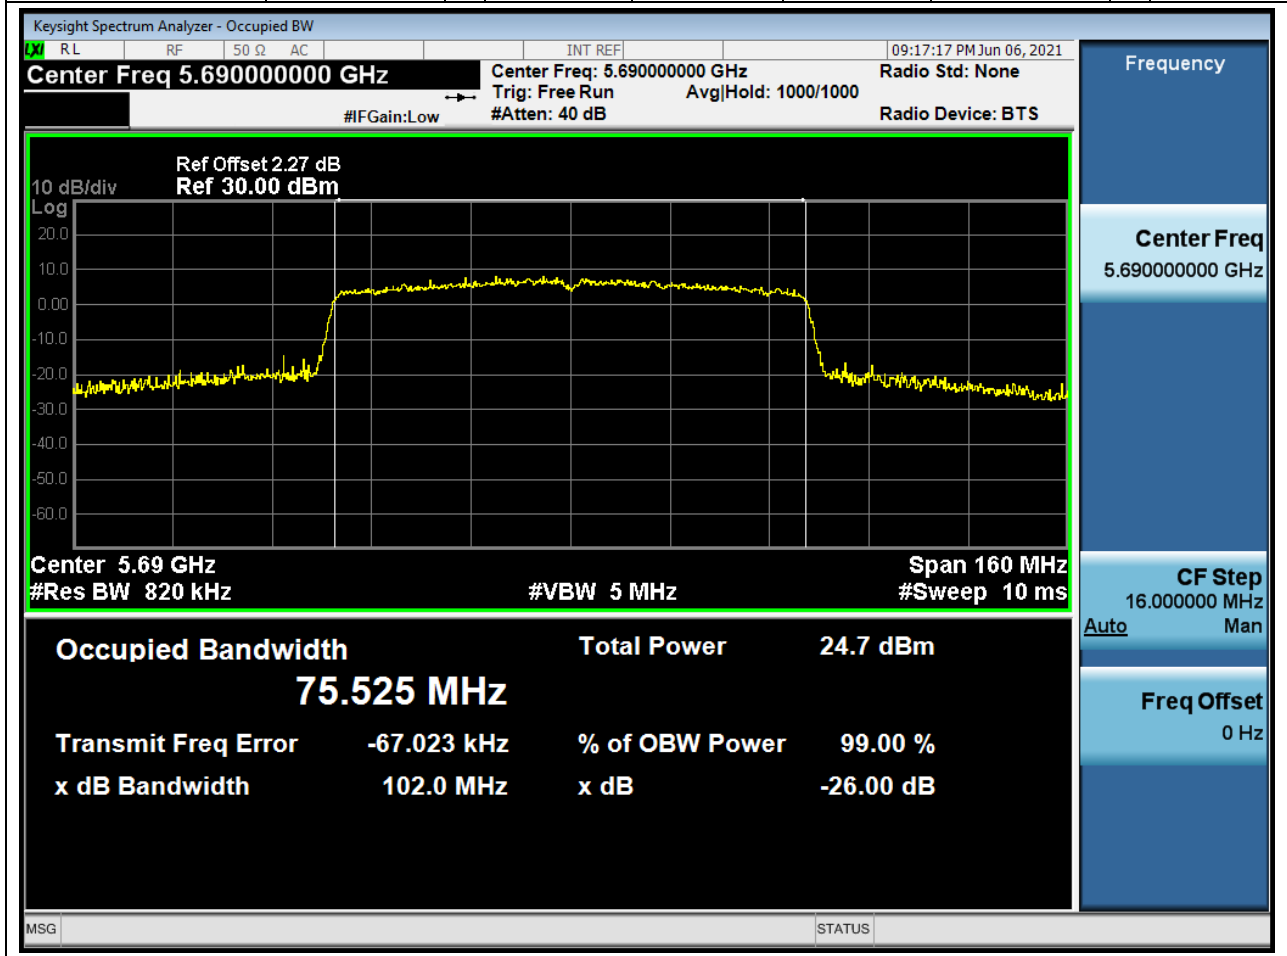

51. 802.11ac_80M_U-NII-2C_H

51.1. A.2.2-99% Bandwidth(NTNV)

Center Frequency (MHz)	OBW Power (%)	RBW (MHz)	Detector	Limit (MHz)	OBW (MHz)	Verdict
5690	99	0.82	Peak	0	75.525231	Unknow