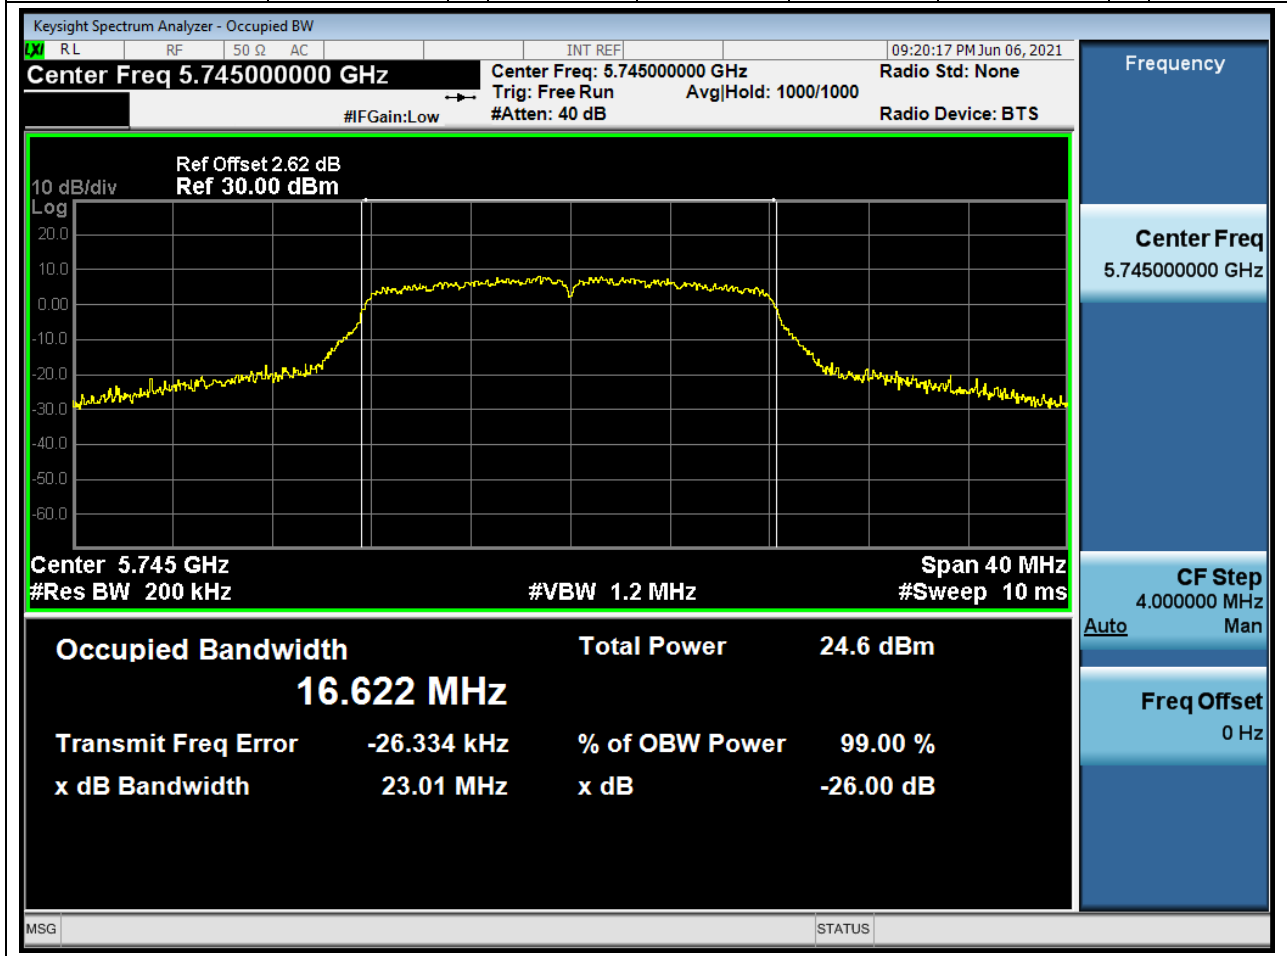

52. 802.11a_20M_U-NII-3_L

52.1. A.2.2-99% Bandwidth(NTNV)

Center Frequency (MHz)	OBW Power (%)	RBW (MHz)	Detector	Limit (MHz)	OBW (MHz)	Verdict
5745	99	0.2	Peak	0	16.62203	Unknow