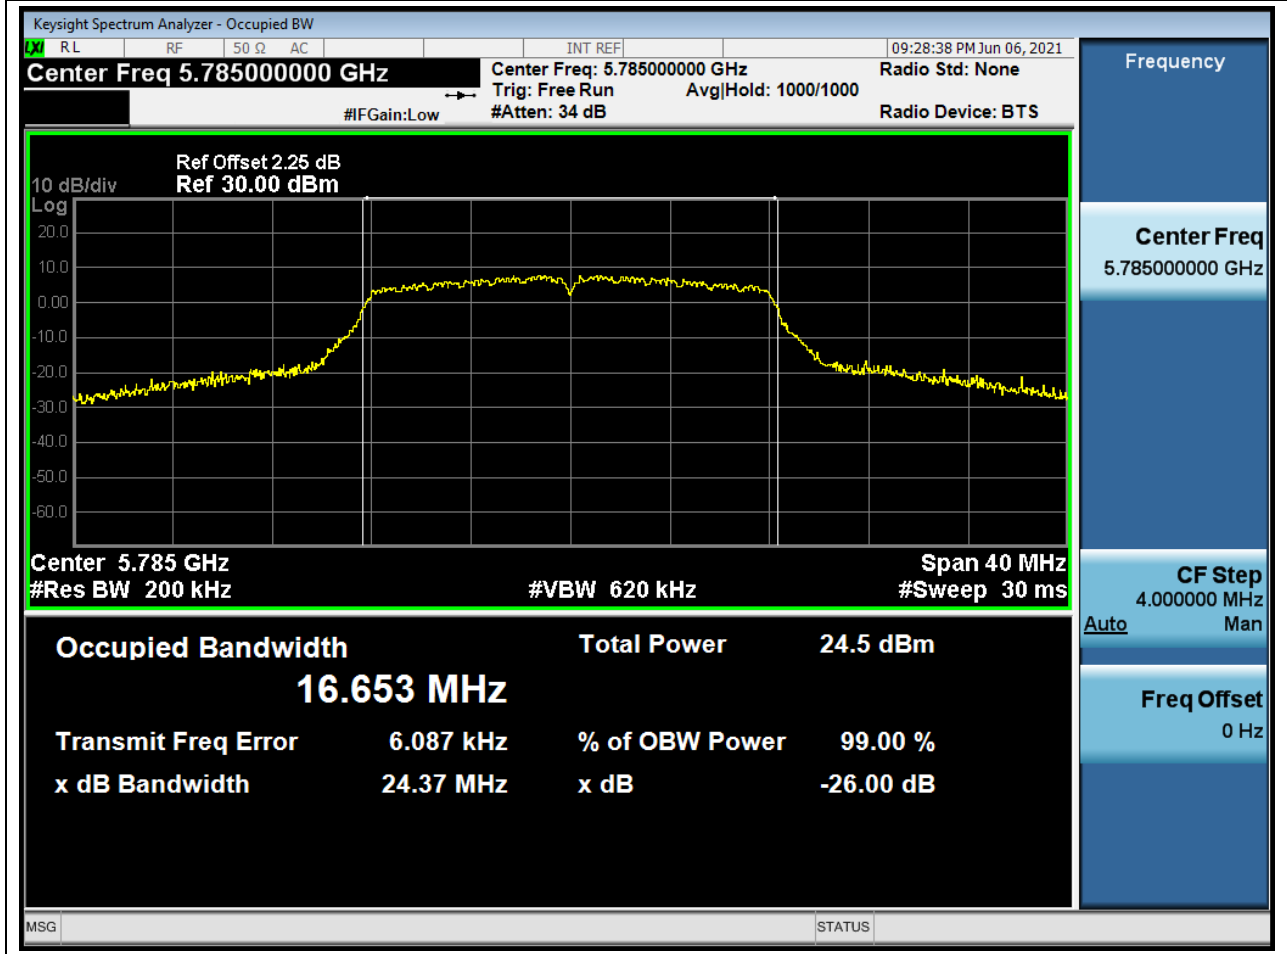

53. 802.11a_20M_U-NII-3_M

53.1. A.2-26dB Bandwidth(NTNV)

Center Frequency (MHz)	XdB Down	RBW (MHz)	Detector	Limit (MHz)	XdB BandWidth (MHz)	Verdict
5785	26	0.2	Peak	0	24.374044	Unknow