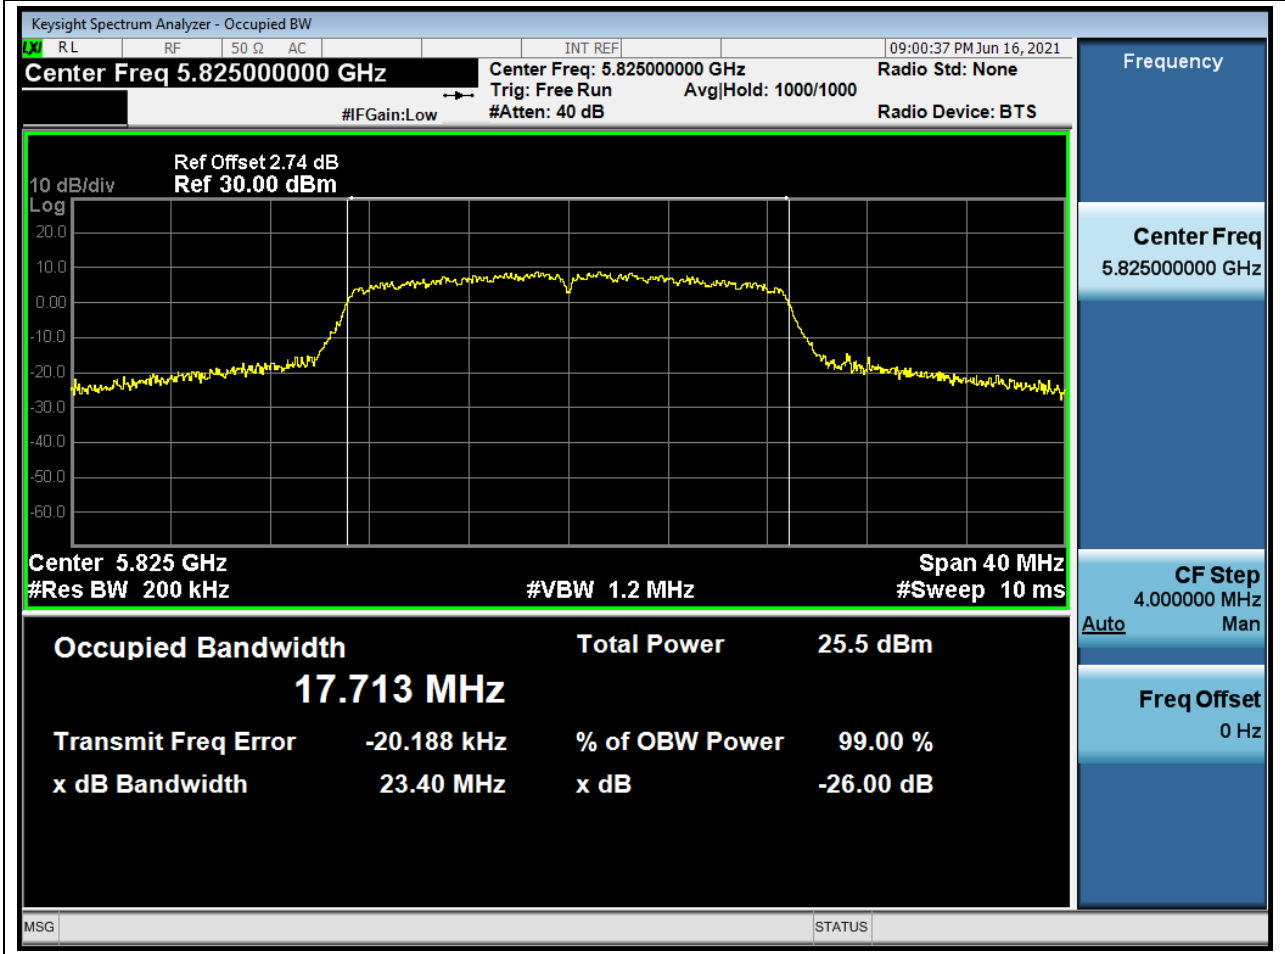

62. 802.11ac_20M_U-NII-3_H

62.2. A.2.2-99% Bandwidth(NTNV)

Center Frequency (MHz)	OBW Power (%)	RBW (MHz)	Detector	Limit (MHz)	OBW (MHz)	Verdict
5825	99	0.2	Peak	0	17.713102	Unknow