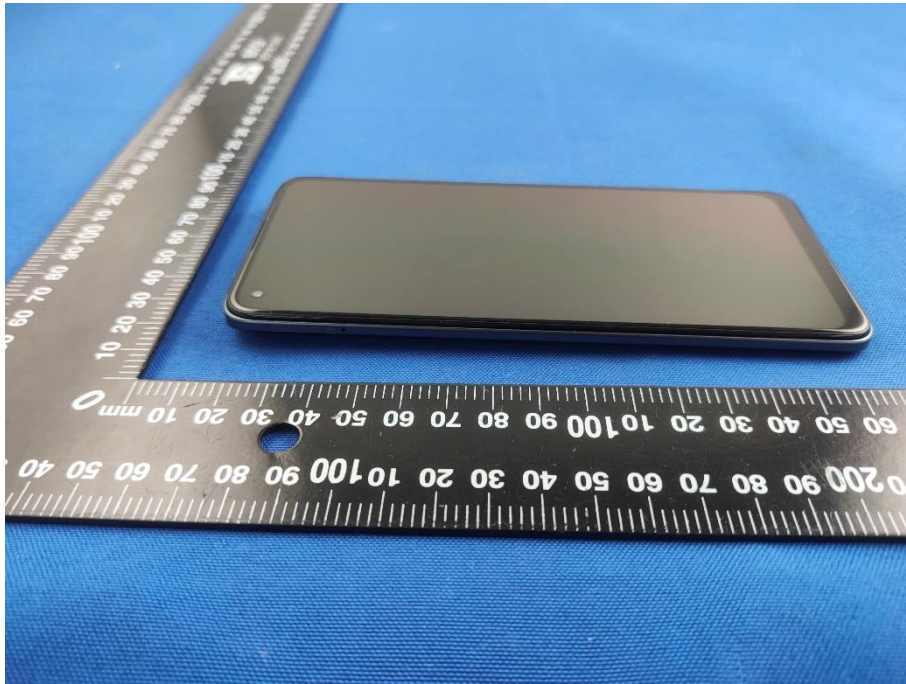

EUT EXTERNAL PHOTOS

FRONT VIEW OF EUT

REAR VIEW OF EUT

LEFT SIDE VIEW OF EUT

RIGHT SIDE OF EUT

TOP VIEW OF EUT

BOTTOM VIEW OF EUT

Accessory-Power Adapter (VCA7JAUH, US Plug)