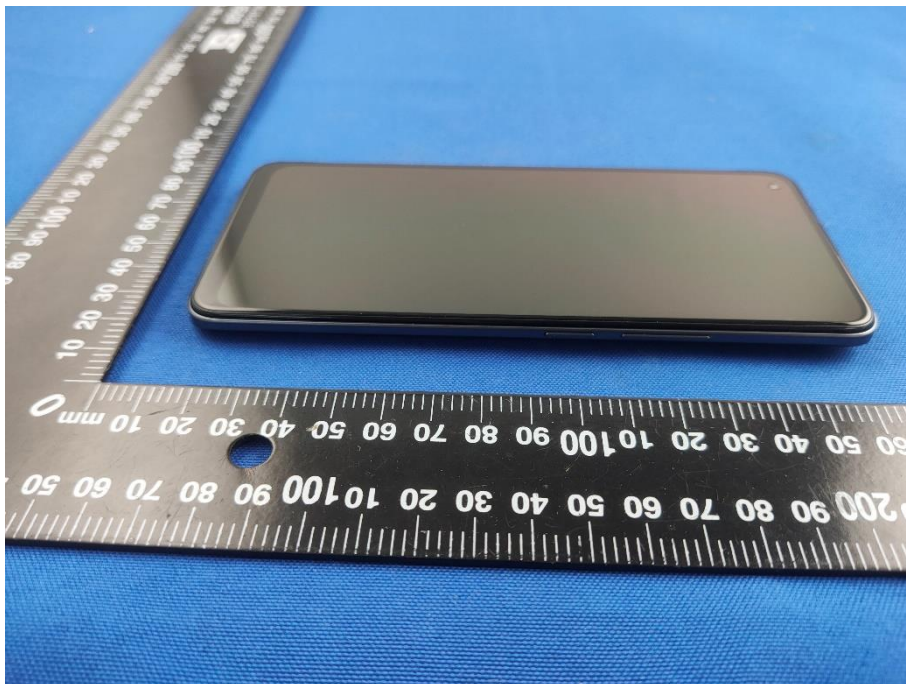

EUT EXTERNAL PHOTOS

FRONT VIEW OF EUT

REAR VIEW OF EUT

LEFT SIDE VIEW OF EUT

RIGHT SIDE OF EUT

TOP VIEW OF EUT

BOTTOM VIEW OF EUT

Accessory-Power Adapter (VCA7JAUH, US Plug)