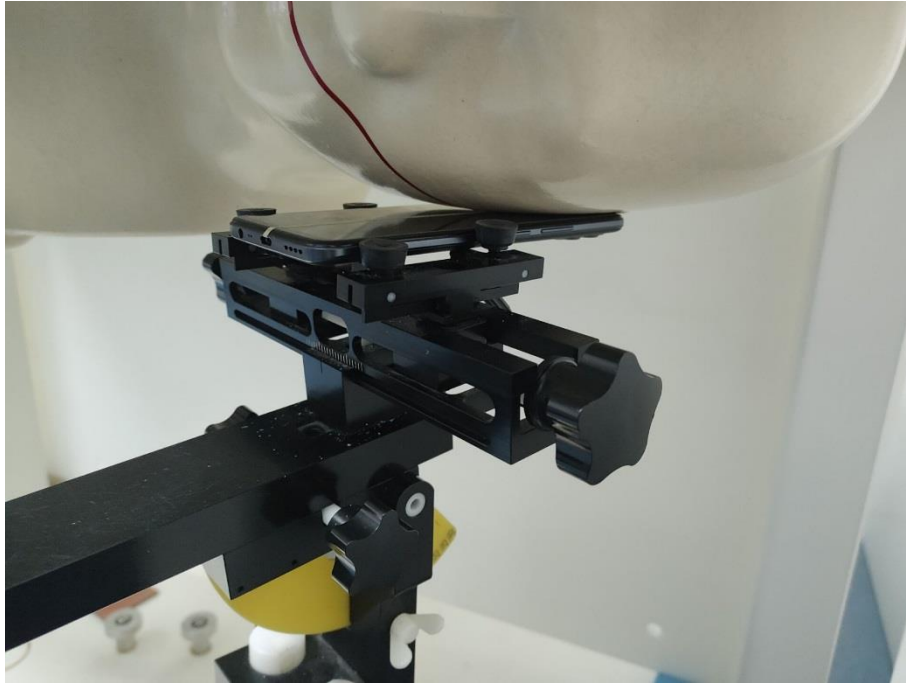

## TEST SETUP PHOTOS

Right Head Cheek

Right Head Tilt (15° )

Left Head Cheek

Left Head Tilt (15° )

Front Side (0mm)

Back Side (0mm)

Front Side (10mm)

Back Side (10mm)

Right Edge (10mm)

Left Edge (10mm)

Top Edge (10mm)

Bottom Edge (10mm)

Front Side (15mm)

Back Side (15mm)