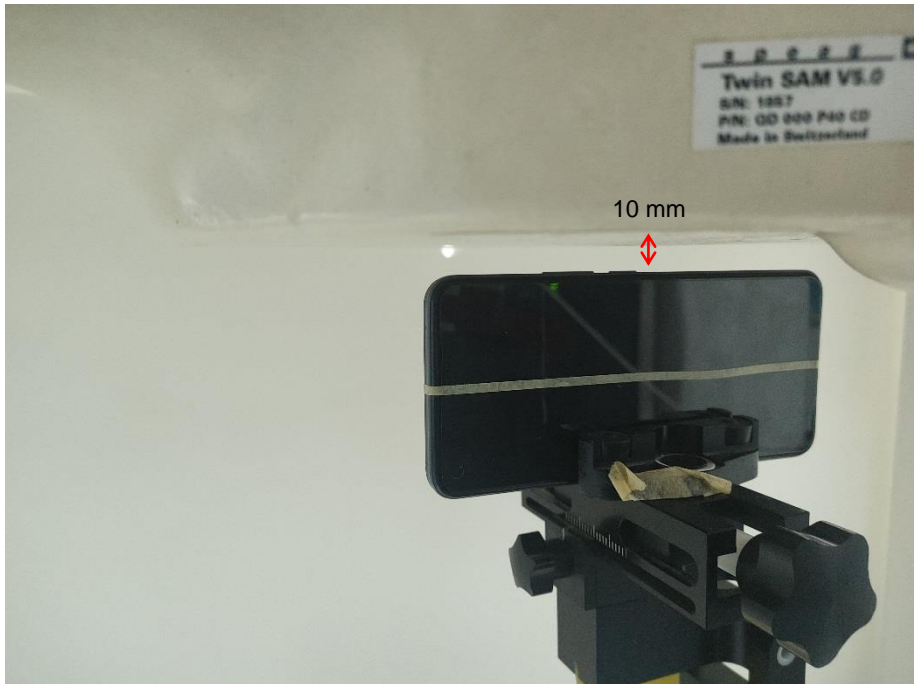

## TEST SETUP PHOTOS

Right Head Cheek

Right Head Tilt (15° )

Left Head Cheek

Left Head Tilt (15° )

Front Side (0mm)

Back Side (0mm)

Front Side (10mm)

Back Side (10mm)

Right Edge (10mm)

Left Edge (10mm)

Top Edge (10mm)

Bottom Edge (10mm)

Front Side (15mm)

Back Side (15mm)