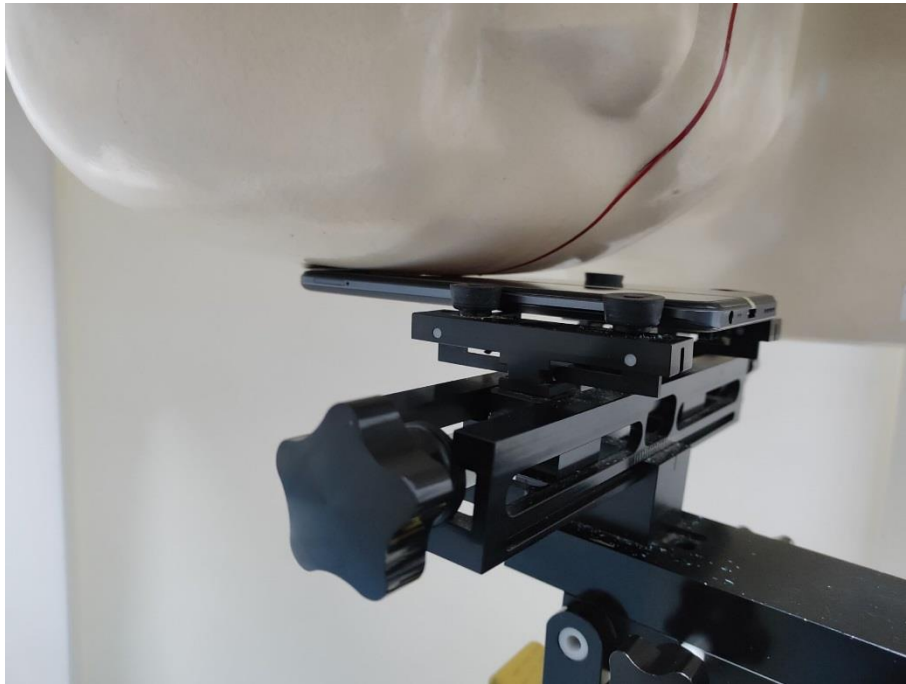

## TEST SETUP PHOTOS

Right Head Cheek

Right Head Tilt (15° )

Left Head Cheek

Left Head Tilt (15° )

Front Side (0mm)

Back Side (0mm)

Front Side (10mm)

Back Side (10mm)

Right Edge (10mm)

Left Edge (10mm)

Top Edge (10mm)

Bottom Edge (10mm)

Front Side (15mm)

Back Side (15mm)