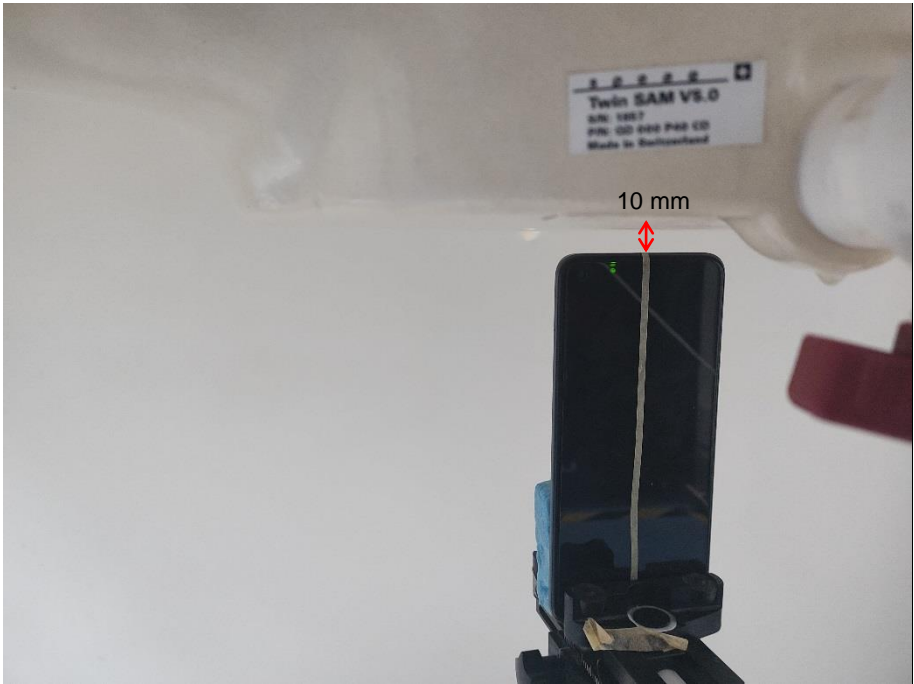

## TEST SETUP PHOTOS

Right Head Cheek

Right Head Tilt (15° )

Left Head Cheek

Left Head Tilt (15° )

Front Side (0mm)

Back Side (0mm)

Front Side (10mm)

Back Side (10mm)

Right Edge (10mm)

Left Edge (10mm)

Top Edge (10mm)

Bottom Edge (10mm)

Front Side (15mm)

Back Side (15mm)