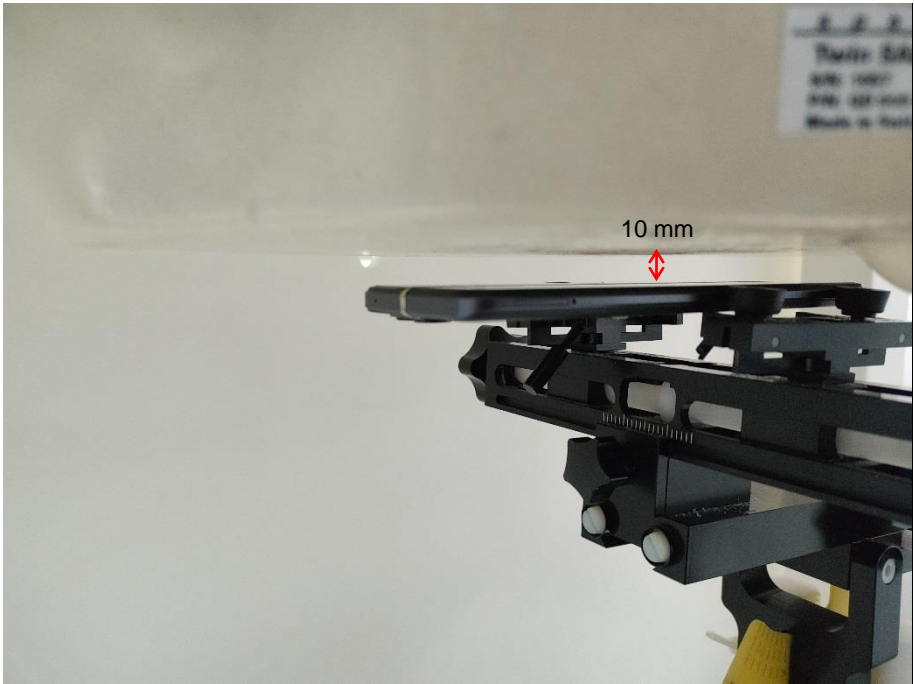

## TEST SETUP PHOTOS

Right Head Cheek

Right Head Tilt (15° )

Left Head Cheek

Left Head Tilt (15° )

Front Side (0mm)

Back Side (0mm)

Front Side (10mm)

Back Side (10mm)

Right Edge (10mm)

Left Edge (10mm)

Top Edge (10mm)

Bottom Edge (10mm)

Front Side (15mm)

Back Side (15mm)