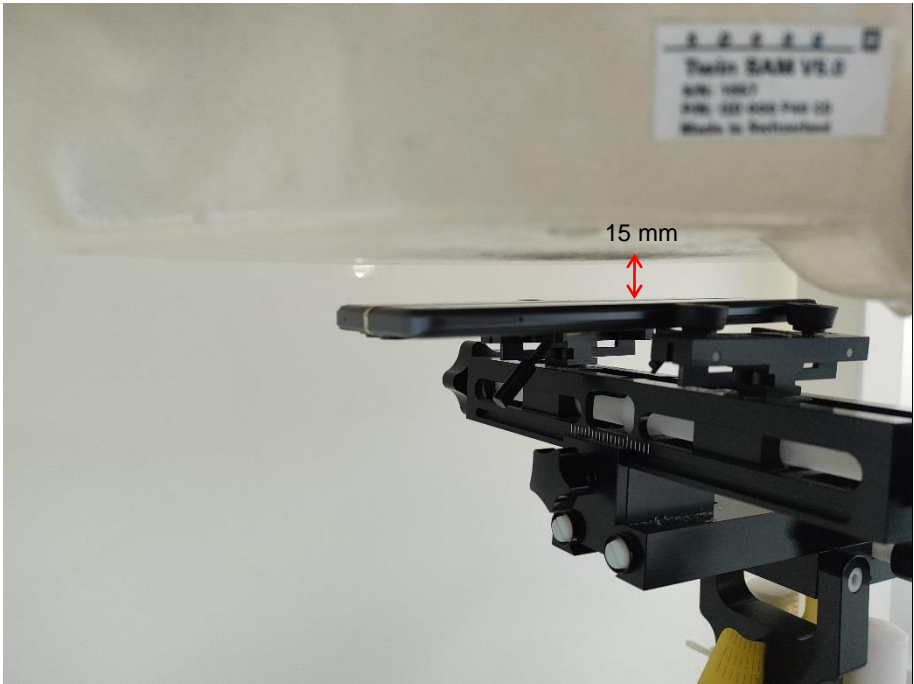

## TEST SETUP PHOTOS

Right Head Cheek

Right Head Tilt (15° )

Left Head Cheek

Left Head Tilt (15° )

Front Side (0mm)

Back Side (0mm)

Front Side (10mm)

Back Side (10mm)

Right Edge (10mm)

Left Edge (10mm)

Top Edge (10mm)

Bottom Edge (10mm)

Front Side (15mm)

Back Side (15mm)