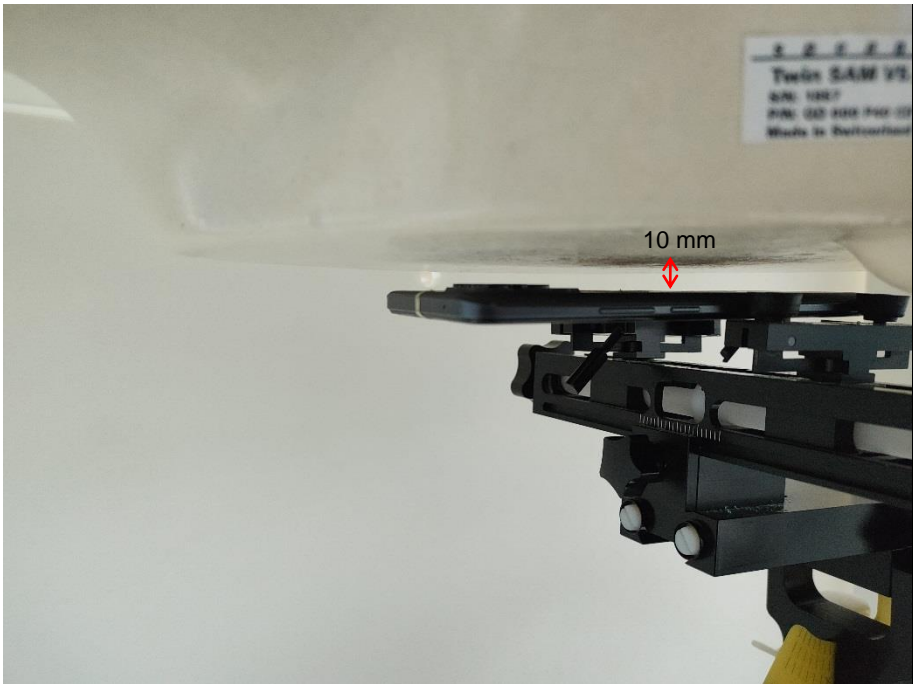

## TEST SETUP PHOTOS

Right Head Cheek

Right Head Tilt (15° )

Left Head Cheek

Left Head Tilt (15° )

Front Side (0mm)

Back Side (0mm)

Front Side (10mm)

Back Side (10mm)

Right Edge (10mm)

Left Edge (10mm)

Top Edge (10mm)

Bottom Edge (10mm)

Front Side (15mm)

Back Side (15mm)