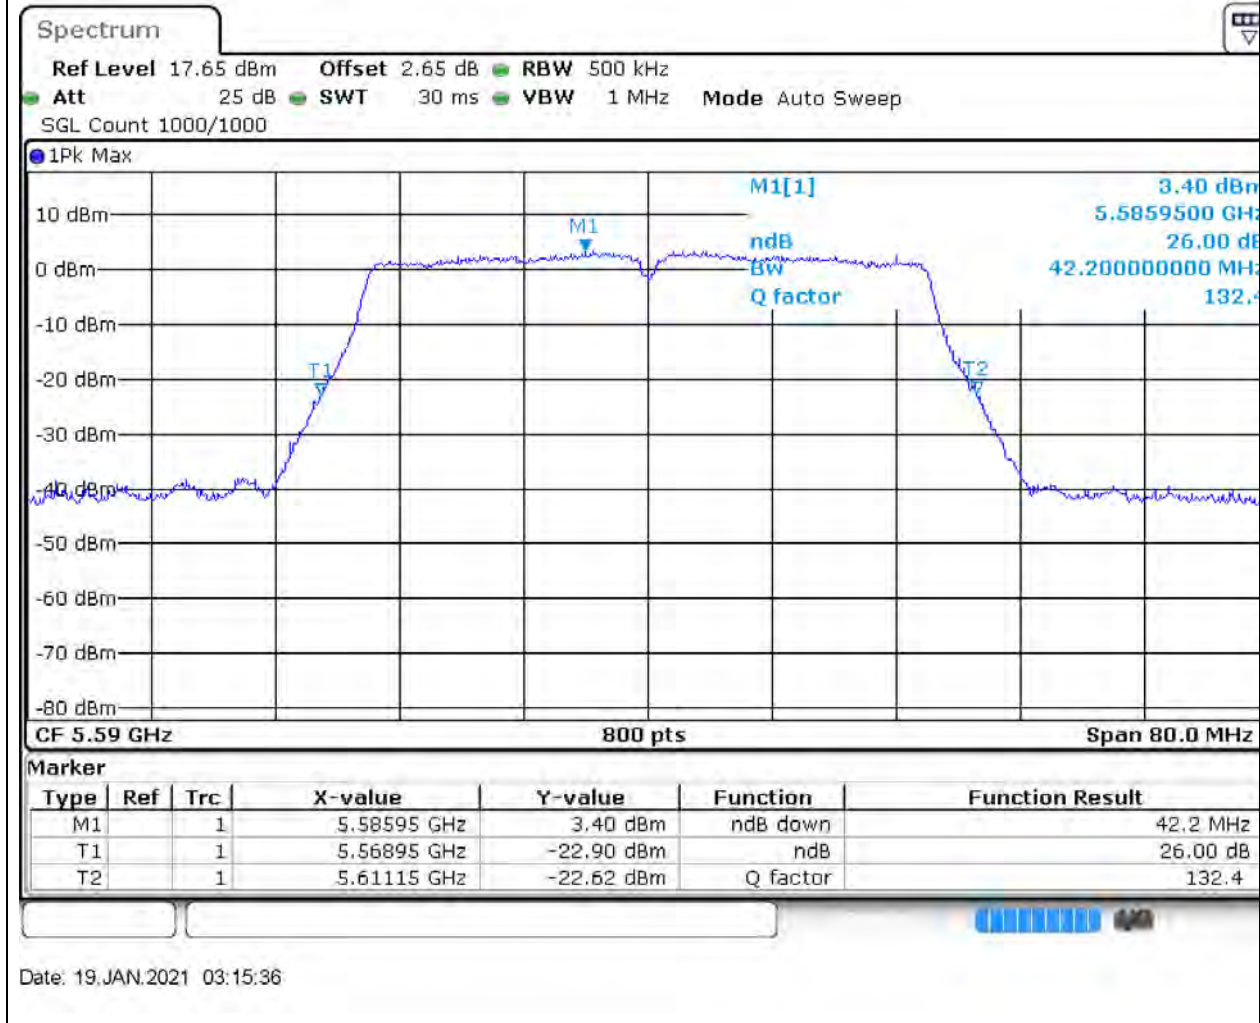

38. 802.11n_40M_U-NII-2C_M

38.1. A.2-26dB Bandwidth(NTNV)

Center Frequency (MHz)	XdB Down	RBW (MHz)	Detector	Limit (MHz)	XdB BandWidth (MHz)	Verdict
5590	26	0.5	Peak	0	42.2	Unknown