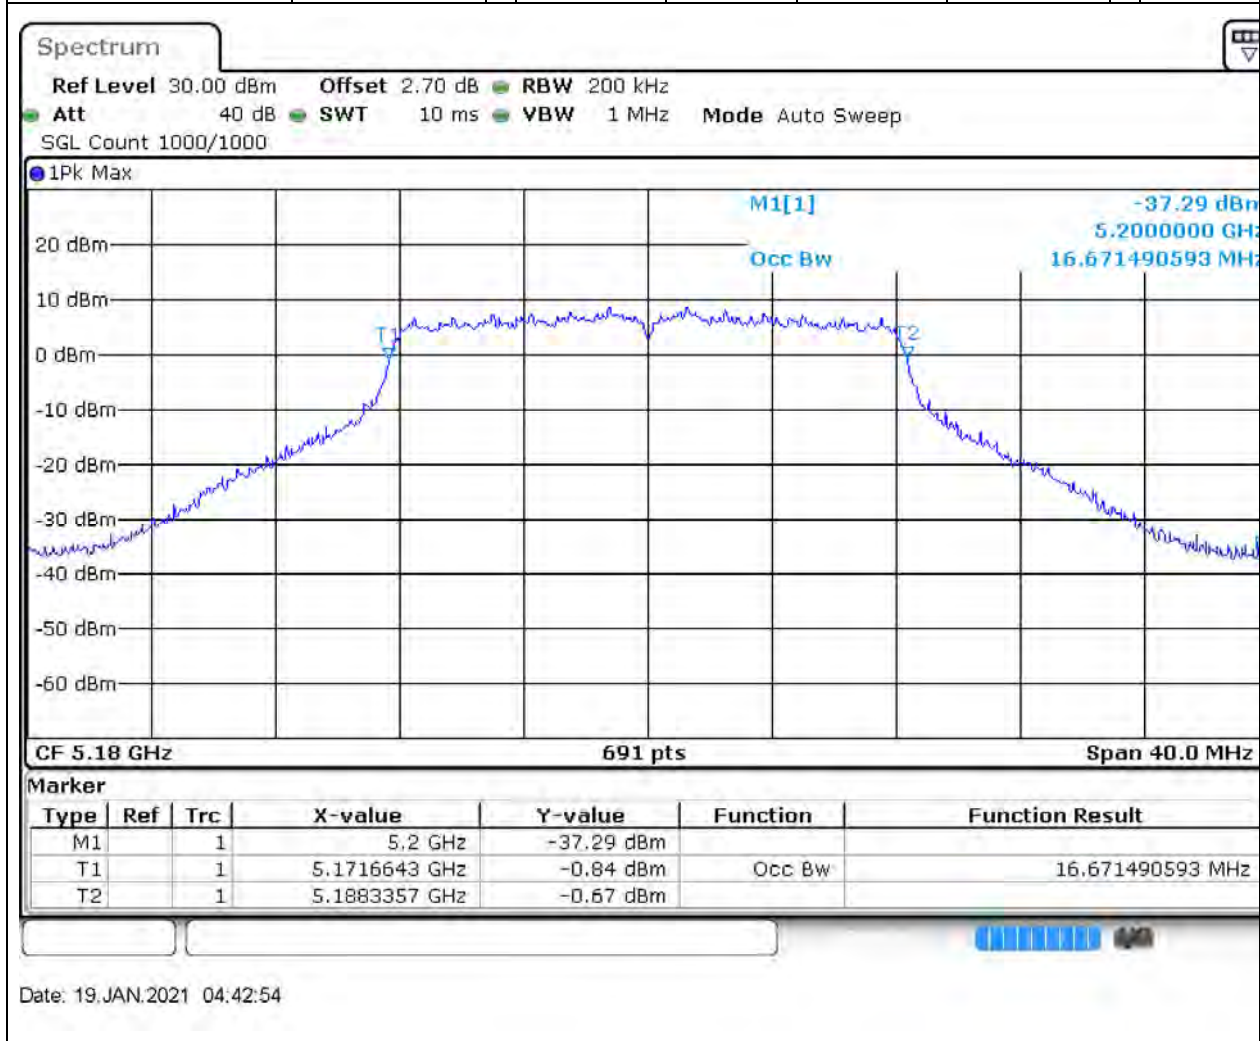

99% Bandwidth

1. 802.11a_20M_U-NII-1_L

1.2. A.2.2-99% Bandwidth(NTNV)

Center Frequency (MHz)	OBW Power (%)	RBW (MHz)	Detector	Limit (MHz)	OBW (MHz)	Verdict
5180	99	0.2	Peak	0	16.671491	Unknown