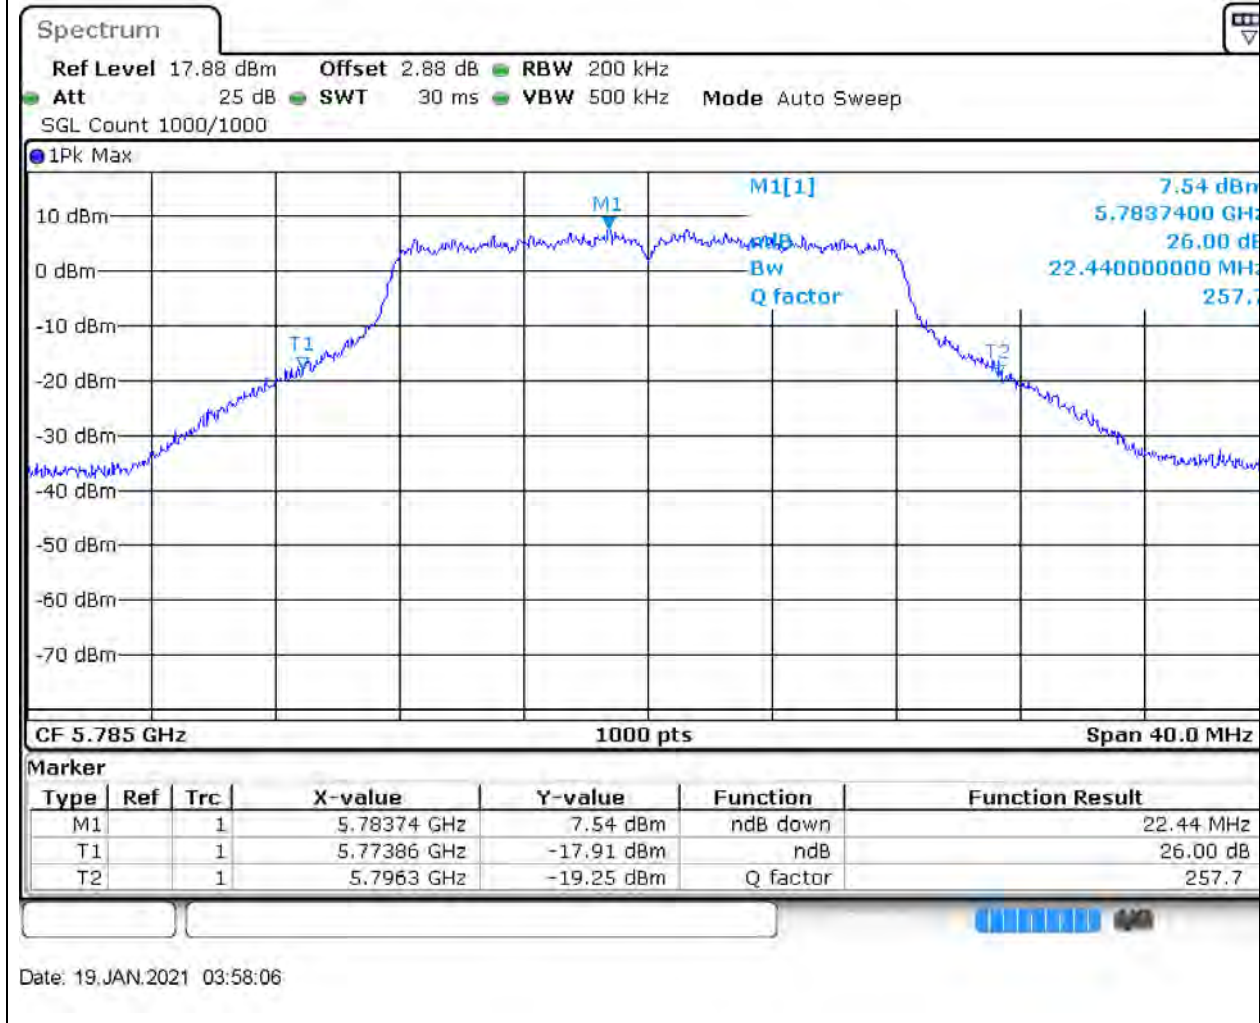

53. 802.11a_20M_U-NII-3_M

53.1. A.2-26dB Bandwidth(NTNV)

Center Frequency (MHz)	XdB Down	RBW (MHz)	Detector	Limit (MHz)	XdB BandWidth (MHz)	Verdict
5785	26	0.2	Peak	0	22.44	Unknown