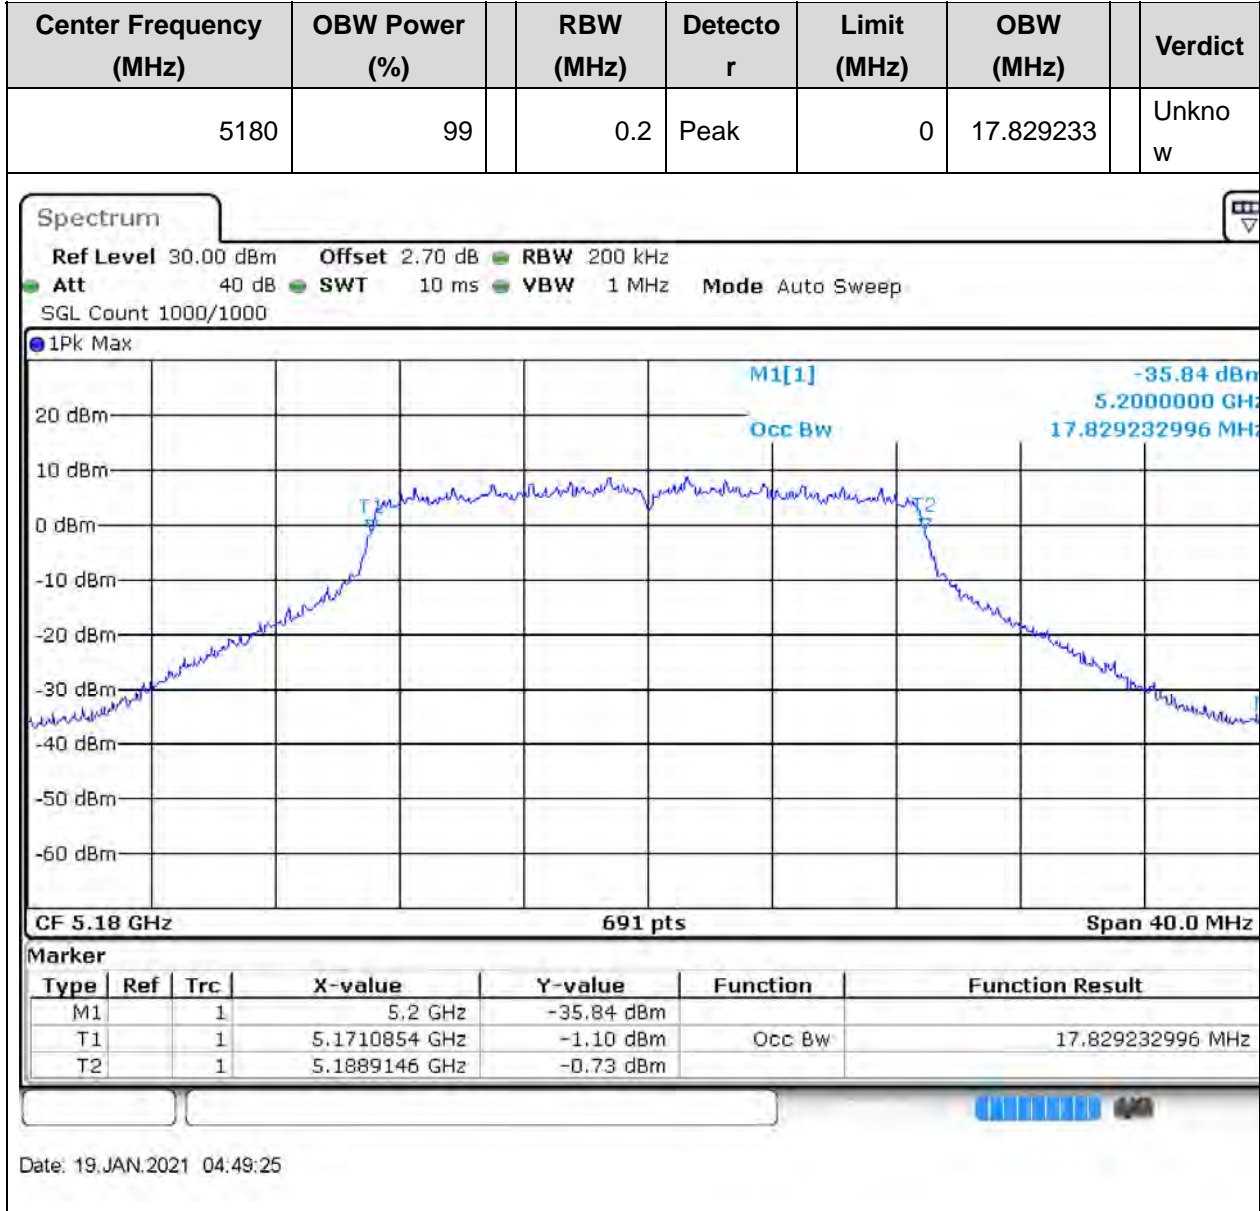

4. 802.11n_20M_U-NII-1_L

4.2. A.2.2-99% Bandwidth(NTNV)