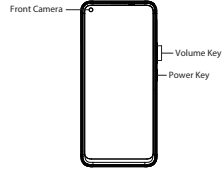

Greetings from realme Mobile

Warning:

- Do not place the phone or battery near or inside the heating equipments, cooking equipments, high pressure vessels (such as microwave ovens, induction cooker, electric oven, heater, pressure cooker, water heater, gas stove, etc.) to prevent the battery overheating which may lead to an explosion.
- The original charger, data cable and battery shall be used. Unapproved chargers, data cables, or batteries that are not certified by the manufacturer may result in electric shock, fire, explosion, or other hazards.

- When charging, please place the device in an environment that has a normal room temperature and good ventilation. It is recommended to charge the device in an environment with temperature ranging from 5°C-35°C.

- Back cover can't be removed.

How to reboot the phone:

Press and hold the Power Button and Volume Up Button at the same time until the realme boot animation is displayed to reboot the phone.

How to transfer contents from an old phone to a new phone

1. Scan the QR code below using the old phone to install "Clone Phone"; on the new phone, launch "Clone Phone" directly.

1. Follow the prompts on the screen to complete the data transfer.

Standard accessories

- 1 Phone, 1 Charger, 1 USB data cable, 1 Safety Guide, 1 Quick Guide, 1 SIM Ejector Tool, 1 Protective Case.

English

Specification

Product	RMX3081	
Main screen parameter	16.3cm(6.4")	
Dimension	160.6x73.9x8.1(mm)	
Battery	4400mAh/17.02Wh(Min) 4500mAh/17.41Wh(Typ)	
Camera	16Megapixels Front 108Megapixels+8Megapixels +2Megapixels+2Megapixels Rear	
Operating temperature	0°C-35°C	
SAR Values	CE SAR	<2.0W/kg(Head) <2.0W/kg(Body)

Radio Waves Specifications					
Radio	Frequency (V1.0)	Frequency (V2.0)	Frequency (V3.0)	Frequency (V4.0)	Max. Output Power
GSM	850MHz/900MHz				32.5±1dBm
	1800MHz				30±1dBm
	1900MHz				29.5±1dBm
WCDMA	Band 1	Band 1	Band 1	Bands 1/2/4	23±1dBm
	Bands 5/8	Bands 5/8	Bands 5/8	Bands 5/8	23.3±1dBm
LTE FDD	Bands 1/3	Bands 1/3	Bands 5/8/20/28	Bands 1/2/3/4	23±1dBm
	Bands 5/8	Bands 5/8/20/28	Bands 5/8/20/28	Bands 5/8/12/17/26/28/66	23.3±1dBm
	—	Band 7	Band 7	Band 7	22.5±1dBm
LTE TDD	Bands 38/40/41			Bands 38/41	23±1dBm
Bluetooth	2.4-2.4835GHz				7±2dBm(EIRP)
2.4G Wi-Fi	2.4-2.4835GHz				15±2dBm(EIRP)
5G Wi-Fi	5.15-5.35GHz; 5.47-5.725GHz				14±2dBm(EIRP)
	5.725-5.85GHz				10.5±2dBm(EIRP)
NFC	—	—	13.56MHZ	—	≤42dBuA/m @10m

عند الشحن، يرجى وضع الجهاز في بيئة ذات درجة حرارة غرفة عادية وتهوية جيدة. يوصى بشحن الجهاز في بيئة ذات درجة حرارة تتراوح بين 5 درجة مئوية و35 درجة مئوية.

كيفية إعادة تشغيل الهاتف:

اضغط مع الاستمرار على زر التشغيل و زر رفع الصوت في الوقت نفسه حتى يتم عرض الرسم المتحرك لتشغيل هاتف realme لإعادة تشغيل الهاتف.

كيفية نقل المحتويات من هاتف قديم إلى هاتف جديد

يمكنك نقل محتويات مثل الصور والفيديوهات والموسيقى وجهات الاتصال والرسائل والتطبيقات من هاتف قديم إلى هاتف جديد بسرعة عبر تطبيق نسخ الهاتف من realme.

1. اسح رمز QR أدناه باستخدام الهاتف القديم لتثبيت "نسخ الهاتف";
2. على الهاتف الجديد، افتح "نسخ الهاتف" مباشرة.

الملحقات القياسية