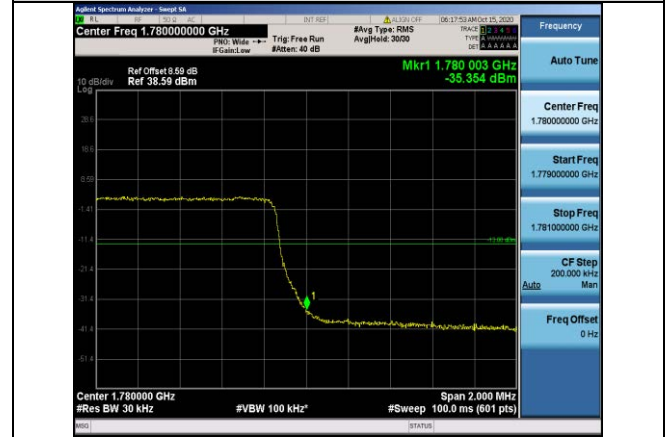

Band66-3MHz-QPSK-132657-1RB#14

Band66-3MHz-QPSK-132657-15RB#0