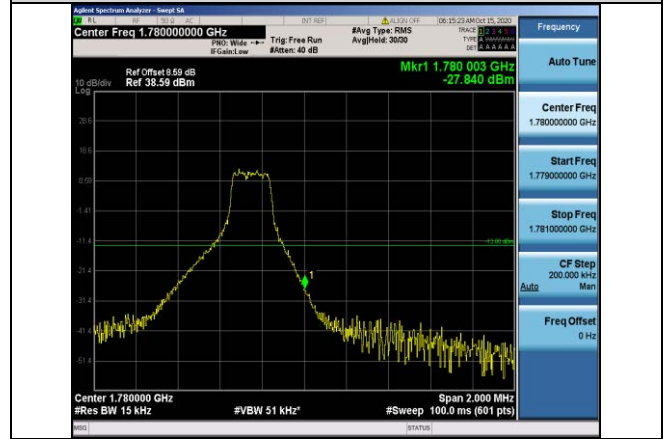

Band66-1.4MHz-QPSK-131979-1RB#0

Band66-1.4MHz-QPSK-131979-6RB#0

Band66-1.4MHz-16QAM-131979-1RB#0

Band66-1.4MHz-QPSK-132665-1RB#5

Band66-1.4MHz-16QAM-131979-6RB#0

Band66-1.4MHz-QPSK-132665-6RB#0

Band66-1.4MHz-16QAM-132665-1RB#5