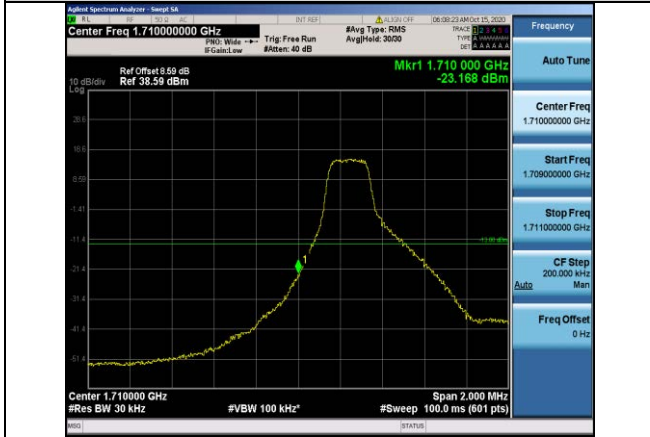

Band66-1.4MHz-16QAM-132665-6RB#0

Band66-3MHz-QPSK-131987-1RB#0