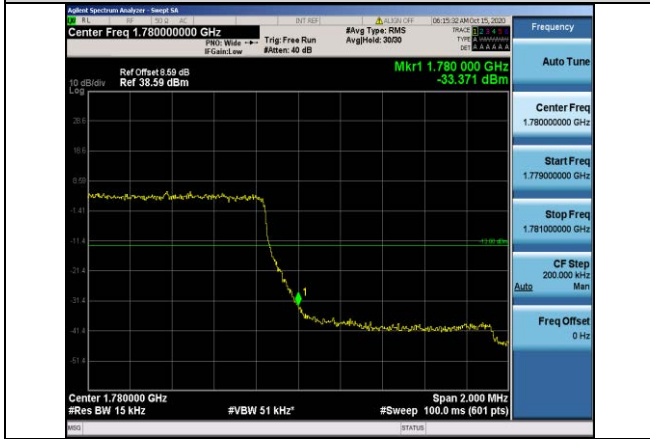

Band66-1.4MHz-QPSK-131979-1RB#0

Band66-1.4MHz-QPSK-131979-6RB#0

Band66-1.4MHz-16QAM-131979-1RB#0

Band66-1.4MHz-QPSK-132665-1RB#5

Band66-1.4MHz-16QAM-131979-6RB#0

Band66-1.4MHz-QPSK-132665-6RB#0

Band66-1.4MHz-16QAM-132665-1RB#5