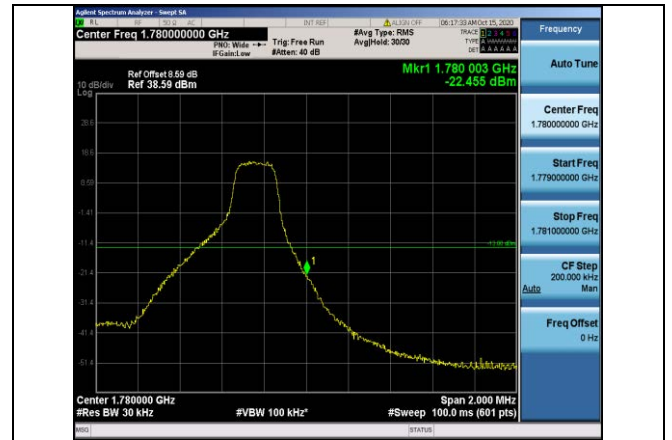

Band66-1.4MHz-16QAM-132665-1RB#5

Band66-3MHz-QPSK-132657-1RB#14