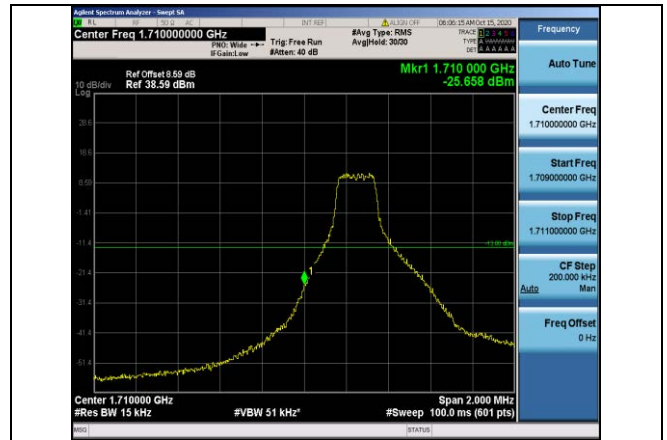

Band66-1.4MHz-QPSK-131979-1RB#0

Band66-1.4MHz-16QAM-131979-1RB#0