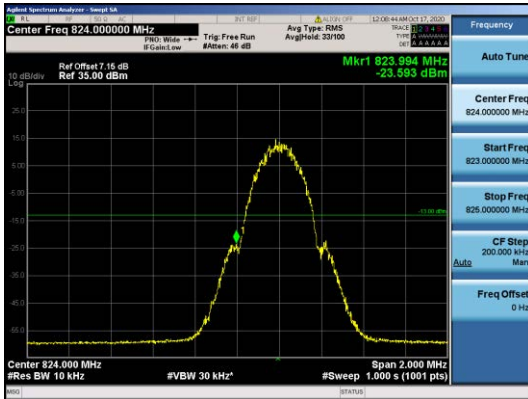

Band Edges

For GSM

Test Band=GSM850

Test Mode=GSM/TM1

Test Channel=LCH

Test Channel=HCH

Test Mode=GSM/TM2

Test Channel=LCH

Test Channel=HCH

Test Band=GSM1900

Test Mode=GSM/TM1

Test Channel=LCH

Test Channel=HCH

Test Mode=GSM/TM2

Test Channel=LCH

Test Channel=HCH