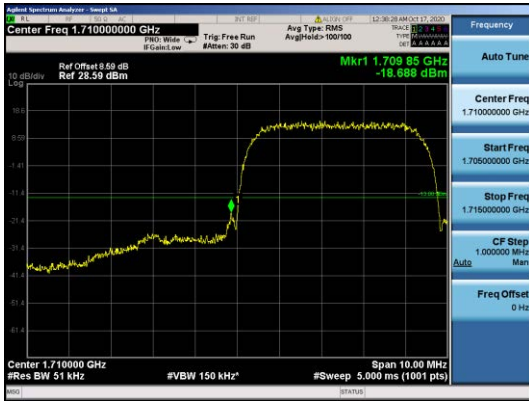

Test Channel=HCH

Test Band=GSM1900

Test Mode=GSM/TM1

Test Channel=LCH

Test Channel=HCH

Test Mode=GSM/TM2

Test Channel=LCH

Test Channel=HCH

For WCDMA

Test Band=WCDMA850

Test Mode=UMTS/TM3

Test Channel=LCH

Test Channel=HCH

Test Band=WCDMA1900

Test Mode=UMTSTM3

Test Channel=LCH

Test Channel=HCH

Test Band=WCDMA1700
 Test Mode=UMTSTM3
 Test Channel=LCH

Test Channel=HCH

LTE Mode with QPSK Modulation(TM4) & LTE Mode with 16QAM Modulation(TM5)

Band2-1.4MHz-QPSK-18607-1RB#0

Band2-1.4MHz-QPSK-18607-6RB#0