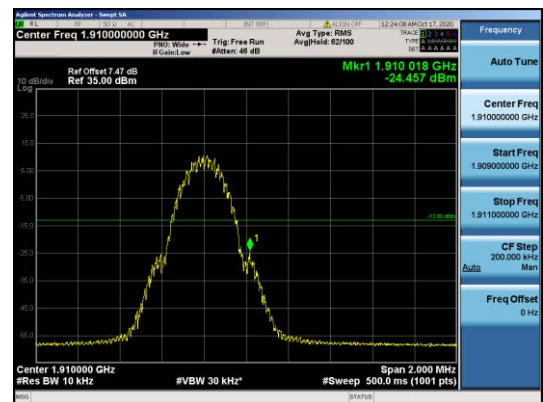

Band Edges

For GSM

Test Band=GSM850

Test Mode=GSM/TM1

Test Channel=LCH

Test Channel=HCH

Test Mode=GSM/TM2

Test Channel=LCH

Test Channel=HCH

Test Band=GSM1900

Test Mode=GSM/TM1

Test Channel=LCH

Test Channel=HCH

Test Mode=GSM/TM2

Test Channel=LCH

Test Channel=HCH

For WCDMA

Test Band=WCDMA850

Test Mode=UMTS/TM3

Test Channel=LCH

Test Channel=HCH

Test Band=WCDMA1900

Test Mode=UMTSTM3

Test Channel=LCH