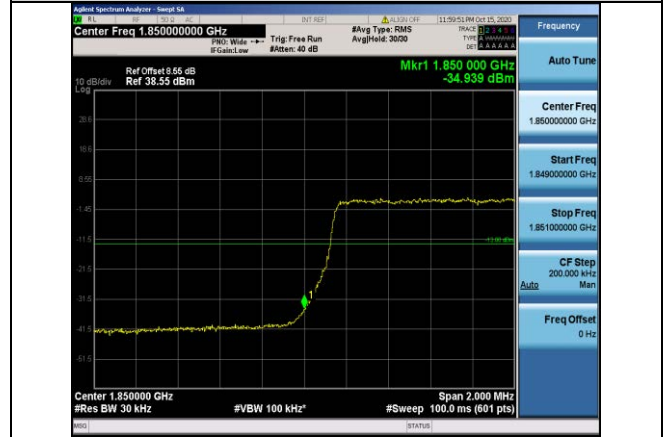

Band2-3MHz-16QAM-18615-15RB#0