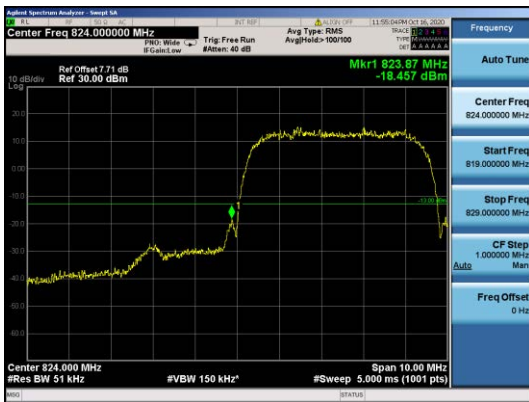

Band Edges

For GSM

Test Band=GSM850

Test Mode=GSM/TM1

Test Channel=LCH

Test Channel=HCH

Test Mode=GSM/TM2

Test Channel=LCH

Test Channel=HCH

Test Band=GSM1900

Test Mode=GSM/TM1

Test Channel=LCH

Test Channel=HCH

Test Mode=GSM/TM2

Test Channel=LCH

Test Channel=HCH

For WCDMA

Test Band=WCDMA850

Test Mode=UMTS/TM3

Test Channel=LCH

Test Channel=HCH

Test Band=WCDMA1900

Test Mode=UMTSTM3

Test Channel=LCH