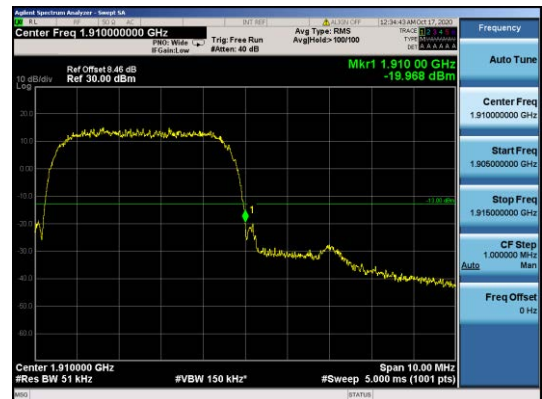

Test Channel=HCH

Test Band=GSM1900

Test Mode=GSM/TM1

Test Channel=LCH

Test Channel=HCH

Test Mode=GSM/TM2

Test Channel=LCH

Test Channel=HCH

For WCDMA

Test Band=WCDMA850

Test Mode=UMTS/TM3

Test Channel=LCH

Test Channel=HCH

Test Band=WCDMA1900

Test Mode=UMTSTM3

Test Channel=LCH

Test Channel=HCH

Test Band=WCDMA1700
 Test Mode=UMTSTM3
 Test Channel=LCH

Test Channel=HCH

LTE Mode with QPSK Modulation(TM4) & LTE Mode with 16QAM Modulation(TM5)

Band2-1.4MHz-QPSK-18607-1RB#0

Band2-1.4MHz-QPSK-18607-6RB#0