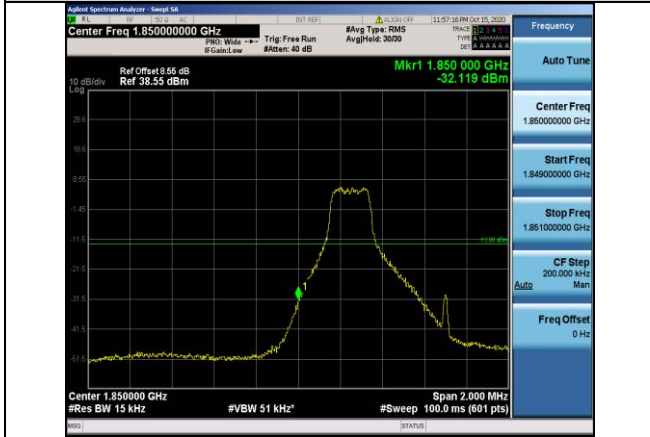

Band2-1.4MHz-16QAM-18607-1RB#0