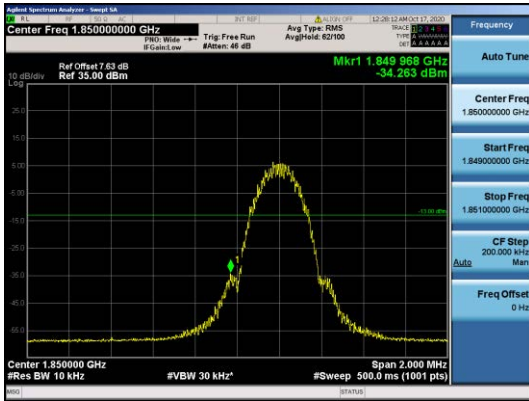

Band Edges

For GSM

Test Band=GSM850

Test Mode=GSM/TM1

Test Channel=LCH

Test Channel=HCH

Test Mode=GSM/TM2

Test Channel=LCH

Test Channel=HCH

Test Band=GSM1900

Test Mode=GSM/TM1

Test Channel=LCH

Test Channel=HCH

Test Mode=GSM/TM2

Test Channel=LCH

Test Channel=HCH

For WCDMA

Test Band=WCDMA850

Test Mode=UMTS/TM3

Test Channel=LCH

Test Channel=HCH

Test Band=WCDMA1900

Test Mode=UMTSTM3

Test Channel=LCH