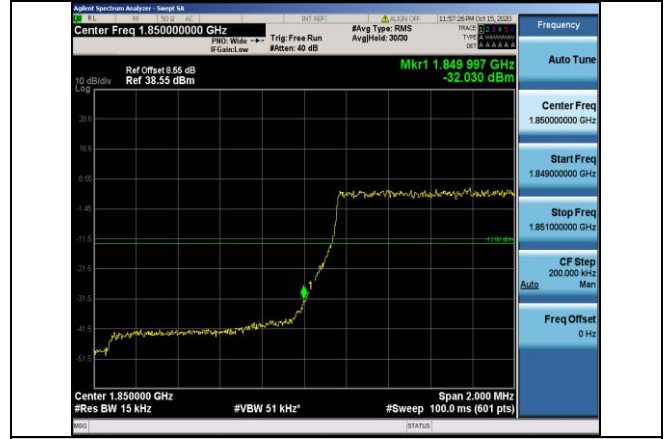

For WCDMA

Test Band=WCDMA850

Test Mode=UMTS/TM3

Test Channel=LCH

Test Channel=HCH

Test Band=WCDMA1900

Test Mode=UMTSTM3

Test Channel=LCH

Test Channel=HCH

Test Band=WCDMA1700
 Test Mode=UMTSTM3
 Test Channel=LCH

Test Channel=HCH

LTE Mode with QPSK Modulation(TM4) & LTE Mode with 16QAM Modulation(TM5)

Band2-1.4MHz-QPSK-18607-1RB#0

Band2-1.4MHz-QPSK-18607-6RB#0