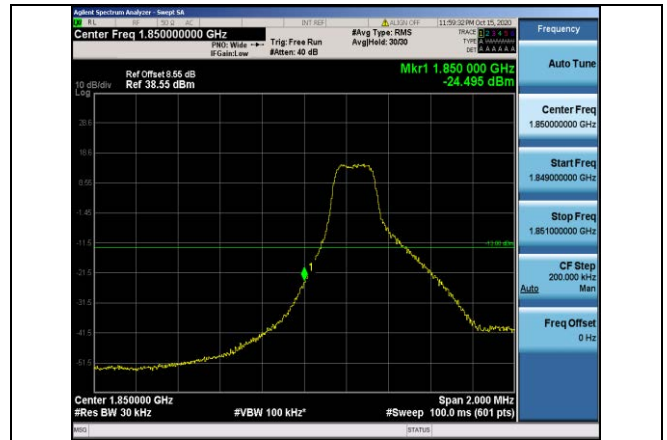

Band2-3MHz-16QAM-18615-1RB#0