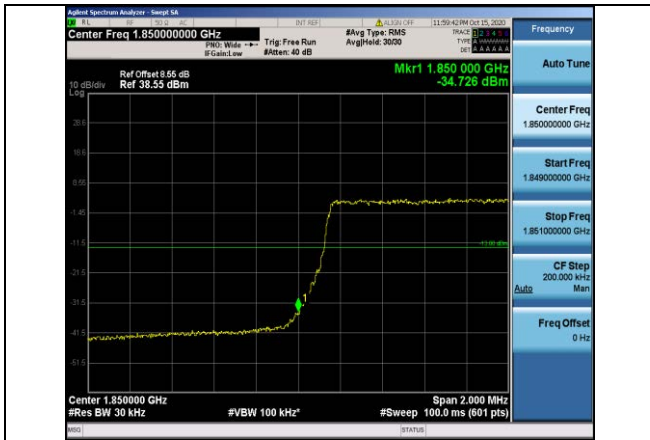

Test Channel=HCH

Test Band=WCDMA1700
 Test Mode=UMTSTM3
 Test Channel=LCH

Test Channel=HCH

LTE Mode with QPSK Modulation(TM4) & LTE Mode with 16QAM Modulation(TM5)

Band2-1.4MHz-QPSK-18607-1RB#0

Band2-1.4MHz-QPSK-18607-6RB#0

Band2-1.4MHz-QPSK-19193-1RB#5

Band2-1.4MHz-QPSK-19193-6RB#0

Band2-1.4MHz-16QAM-19193-1RB#5

Band2-1.4MHz-16QAM-18607-1RB#0

Band2-1.4MHz-16QAM-19193-6RB#0

Band2-1.4MHz-16QAM-18607-6RB#0

Band2-3MHz-QPSK-18615-1RB#0