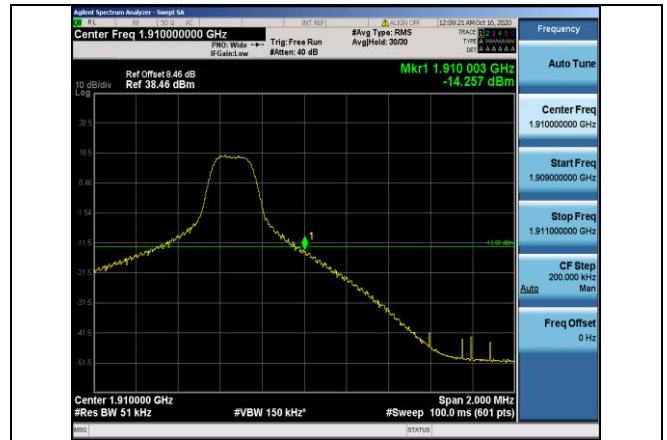

Band2-5MHz-QPSK-19175-1RB#24