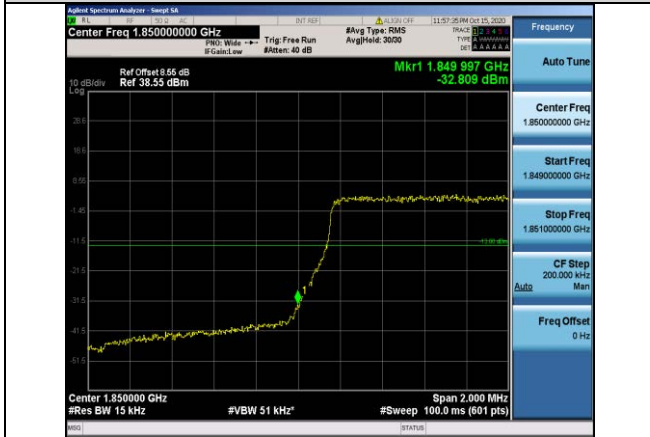

Test Channel=HCH

Test Band=WCDMA1700
 Test Mode=UMTSTM3
 Test Channel=LCH

Test Channel=HCH

LTE Mode with QPSK Modulation(TM4) & LTE Mode with 16QAM Modulation(TM5)

Band2-1.4MHz-QPSK-18607-1RB#0

Band2-1.4MHz-QPSK-18607-6RB#0

Band2-1.4MHz-QPSK-19193-1RB#5

Band2-1.4MHz-QPSK-19193-6RB#0

Band2-1.4MHz-16QAM-19193-1RB#5

Band2-1.4MHz-16QAM-18607-1RB#0

Band2-1.4MHz-16QAM-19193-6RB#0

Band2-1.4MHz-16QAM-18607-6RB#0

Band2-3MHz-QPSK-18615-1RB#0