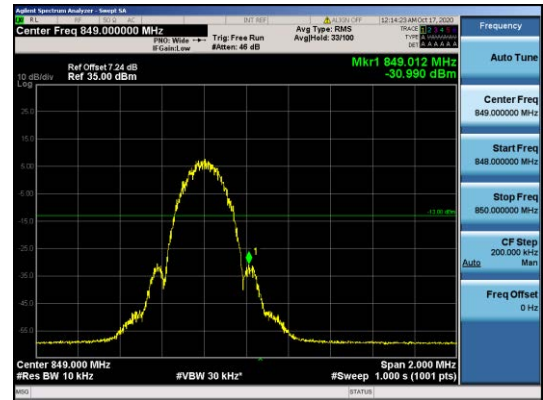

Band Edges

For GSM

Test Band=GSM850

Test Mode=GSM/TM1

Test Channel=LCH

Test Channel=HCH

Test Mode=GSM/TM2

Test Channel=LCH

Test Channel=HCH

Test Band=GSM1900

Test Mode=GSM/TM1

Test Channel=LCH

Test Channel=HCH

Test Mode=GSM/TM2

Test Channel=LCH

Test Channel=HCH