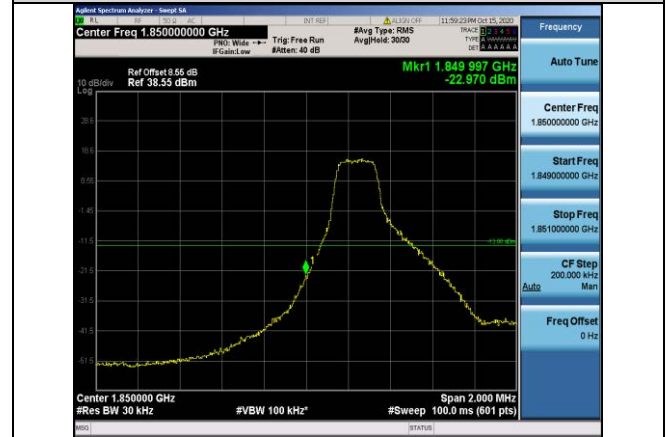

Band2-3MHz-QPSK-18615-1RB#0