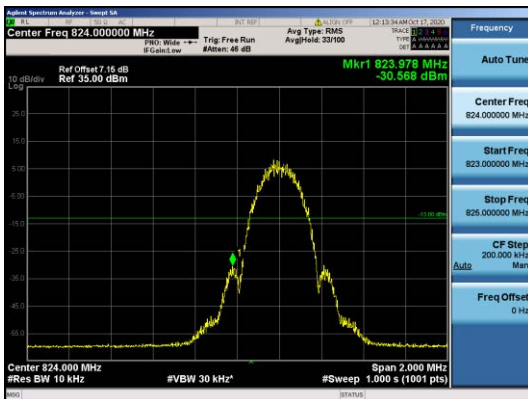

Band Edges

For GSM

Test Band=GSM850

Test Mode=GSM/TM1

Test Channel=LCH

Test Channel=HCH

Test Mode=GSM/TM2

Test Channel=LCH

Test Channel=HCH

Test Band=GSM1900

Test Mode=GSM/TM1

Test Channel=LCH

Test Channel=HCH

Test Mode=GSM/TM2

Test Channel=LCH

Test Channel=HCH