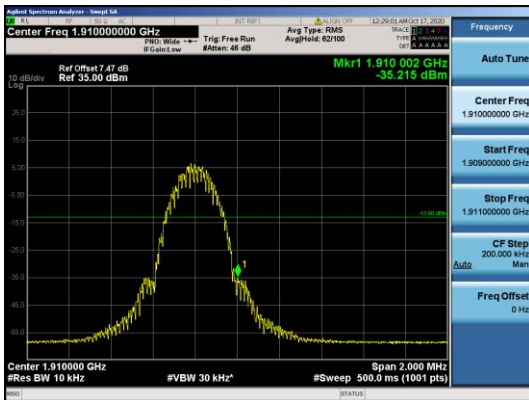

Band Edges

For GSM

Test Band=GSM850

Test Mode=GSM/TM1

Test Channel=LCH

Test Channel=HCH

Test Mode=GSM/TM2

Test Channel=LCH

Test Channel=HCH

Test Band=GSM1900

Test Mode=GSM/TM1

Test Channel=LCH

Test Channel=HCH

Test Mode=GSM/TM2

Test Channel=LCH

Test Channel=HCH

For WCDMA

Test Band=WCDMA850

Test Mode=UMTS/TM3

Test Channel=LCH

Test Channel=HCH

Test Band=WCDMA1900

Test Mode=UMTSTM3

Test Channel=LCH