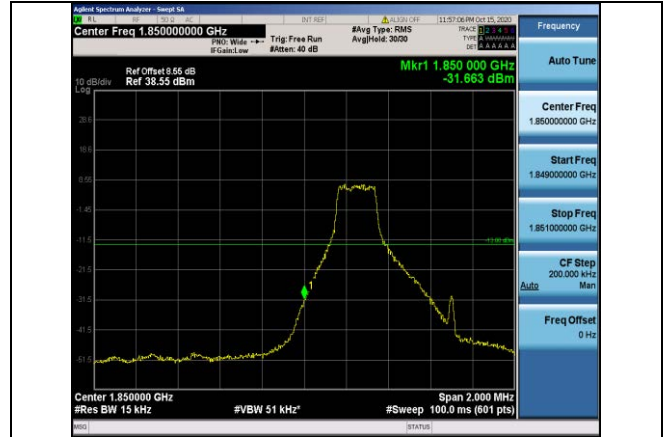

Test Channel=HCH

Test Band=WCDMA1700
 Test Mode=UMTSTM3
 Test Channel=LCH

Test Channel=HCH

LTE Mode with QPSK Modulation(TM4) & LTE Mode with 16QAM Modulation(TM5)

Band2-1.4MHz-QPSK-18607-1RB#0

Band2-1.4MHz-QPSK-18607-6RB#0