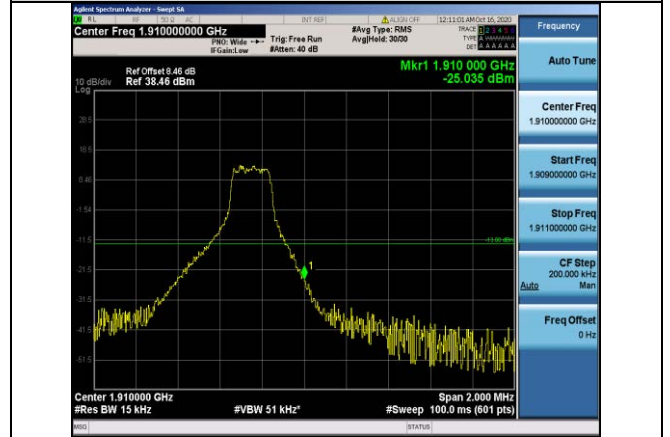

Test Channel=HCH

Test Band=WCDMA1700
 Test Mode=UMTSTM3
 Test Channel=LCH

Test Channel=HCH

LTE Mode with QPSK Modulation(TM4) & LTE Mode with 16QAM Modulation(TM5)

Band2-1.4MHz-QPSK-18607-1RB#0

Band2-1.4MHz-QPSK-18607-6RB#0