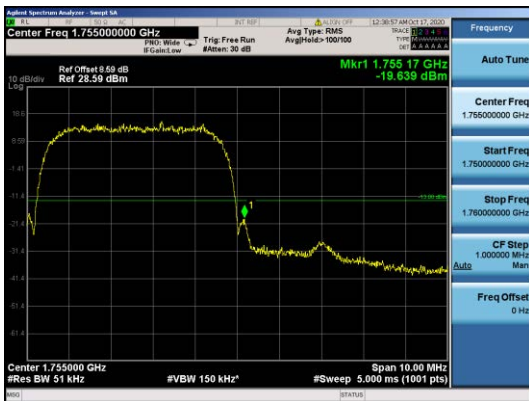

Test Channel=HCH

Test Band=GSM1900

Test Mode=GSM/TM1

Test Channel=LCH

Test Channel=HCH

Test Mode=GSM/TM2

Test Channel=LCH

Test Channel=HCH

For WCDMA

Test Band=WCDMA850

Test Mode=UMTS/TM3

Test Channel=LCH

Test Channel=HCH

Test Band=WCDMA1900

Test Mode=UMTSTM3

Test Channel=LCH

Test Channel=HCH

Test Band=WCDMA1700
 Test Mode=UMTSTM3
 Test Channel=LCH

Test Channel=HCH

LTE Mode with QPSK Modulation(TM4) & LTE Mode with 16QAM Modulation(TM5)

Band2-1.4MHz-QPSK-18607-1RB#0

Band2-1.4MHz-QPSK-18607-6RB#0