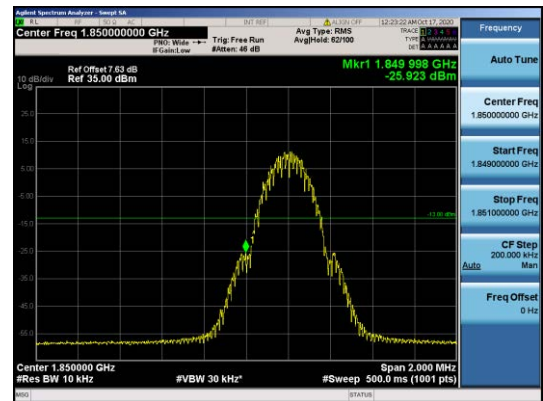

Band Edges

For GSM

Test Band=GSM850

Test Mode=GSM/TM1

Test Channel=LCH

Test Channel=HCH

Test Mode=GSM/TM2

Test Channel=LCH

Test Channel=HCH

Test Band=GSM1900

Test Mode=GSM/TM1

Test Channel=LCH

Test Channel=HCH

Test Mode=GSM/TM2

Test Channel=LCH

Test Channel=HCH