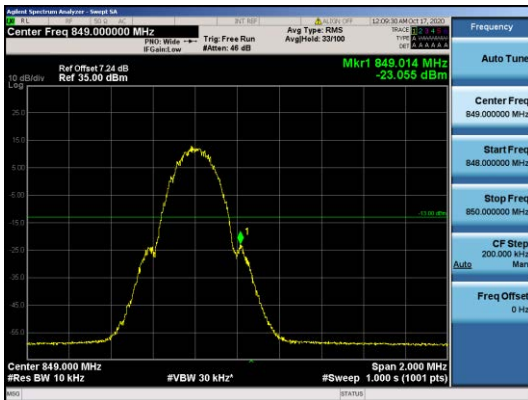

Band Edges

For GSM

Test Band=GSM850

Test Mode=GSM/TM1

Test Channel=LCH

Test Channel=HCH

Test Mode=GSM/TM2

Test Channel=LCH

Test Channel=HCH

Test Band=GSM1900

Test Mode=GSM/TM1

Test Channel=LCH

Test Channel=HCH

Test Mode=GSM/TM2

Test Channel=LCH

Test Channel=HCH