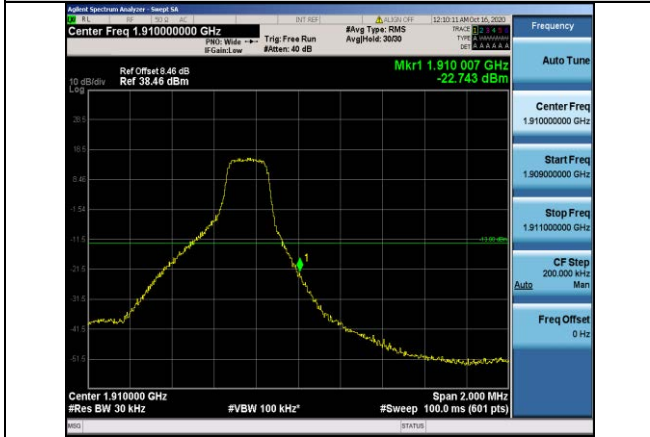

Band2-3MHz-QPSK-19185-1RB#14