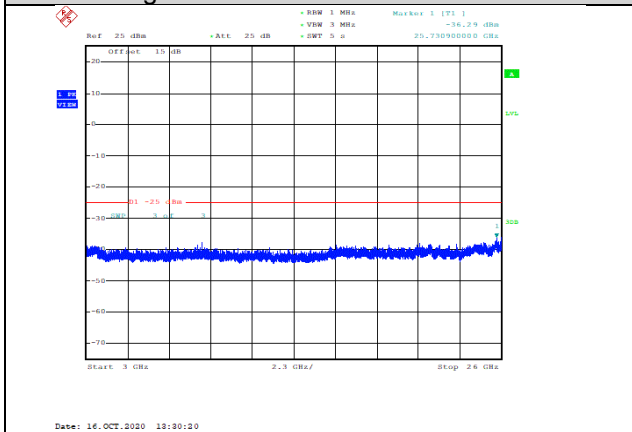

Band38-10MHz-16QAM-38200-1RB#0-Range2:1000~3000MHz--31.71-PASS