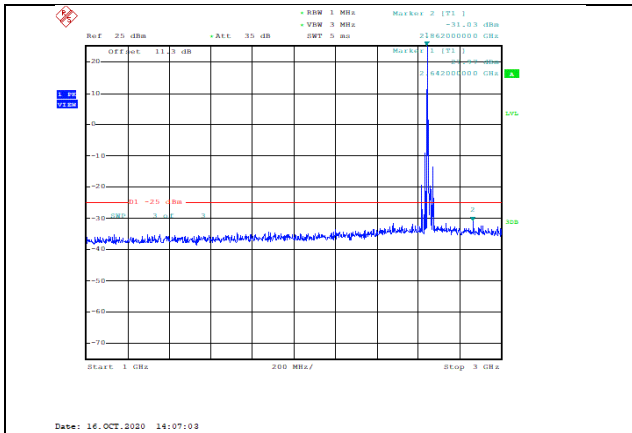

Date: 16.OCT.2020 14:07:03