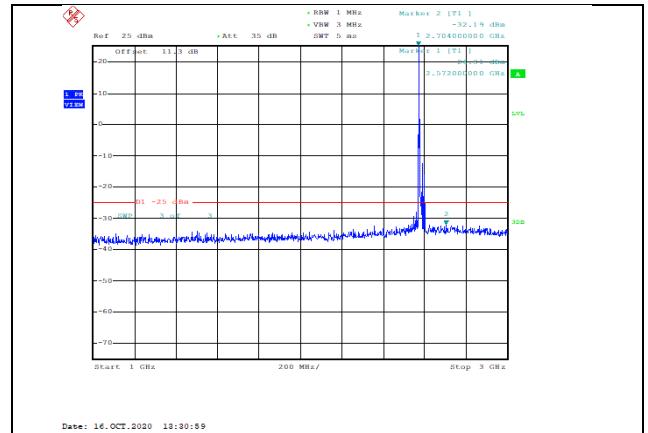

Band38-10MHz-16QAM-38000-1RB#0-Range1:30~1000MHz--38.18-PASS

Date: 16.OCT.2020 18:28:49

Band38-10MHz-16QAM-38200-1RB#0-Range1:30~1000MHz--37.67-PASS

Band38-10MHz-16QAM-38200-1RB#0-Range2:1000~3000MHz--31.71-PASS