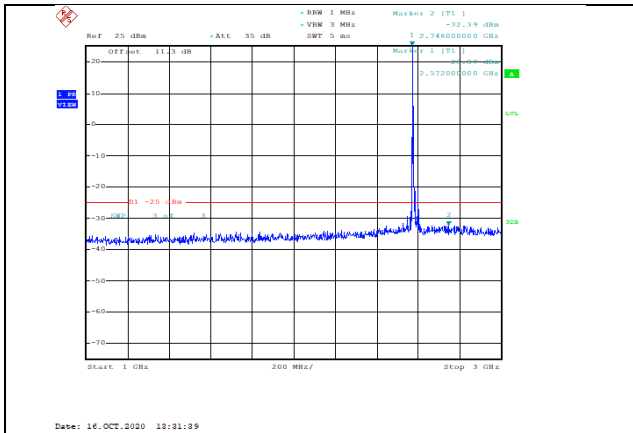

Band38-15MHz-QPSK-38175-1RB#0-Range1:30~1000MHz--38.16-PASS