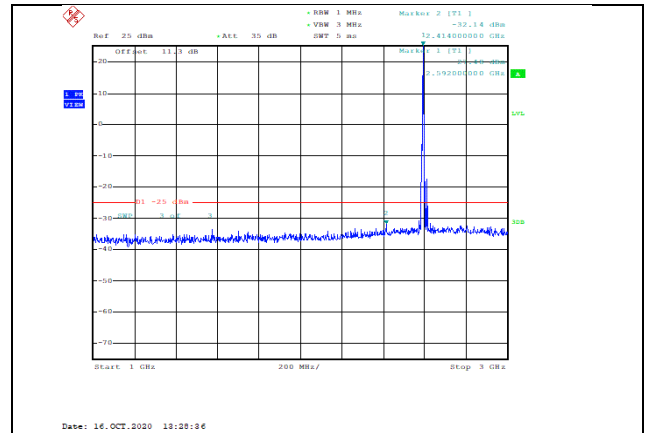

Band38-10MHz-16QAM-37800-1RB#0-Range1:30~1000MHz--37.8-PASS

Date: 16.OCT.2020 18:28:06