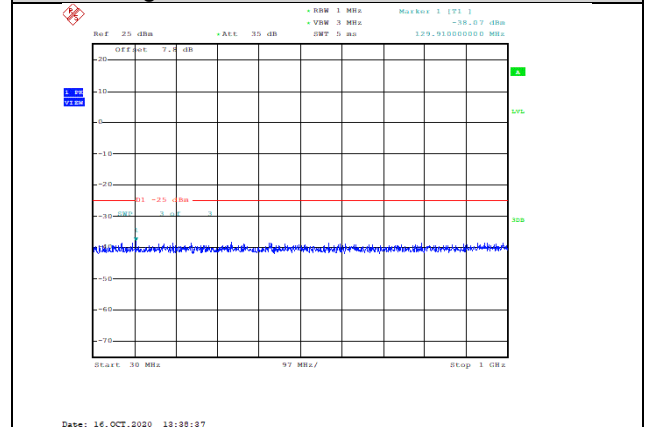

Band38-20MHz-16QAM-38000-1RB#0-Range3:3000~26000MHz--36.66-PASS

Date: 16.OCT.2020 18:38:37