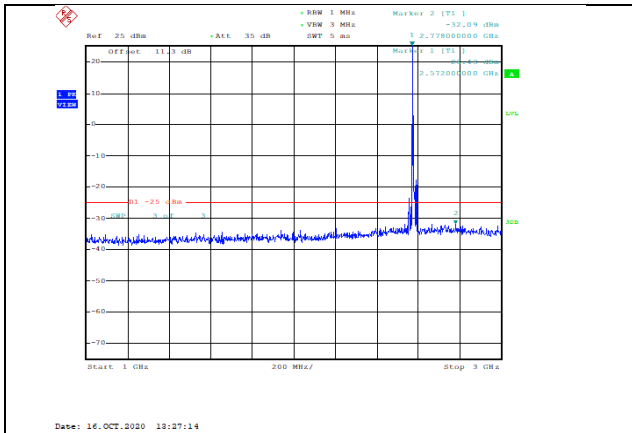

Date: 16.OCT.2020 18:27:14