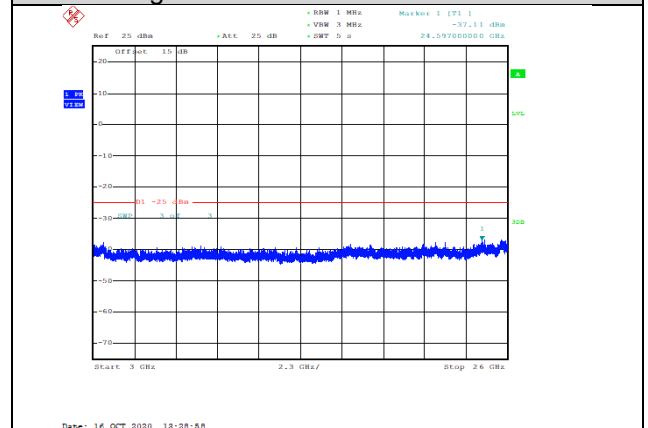

Band38-10MHz-16QAM-38000-1RB#0-Range2:1000~3000MHz--32.14-PASS

Date: 16.OCT.2020 18:28:06