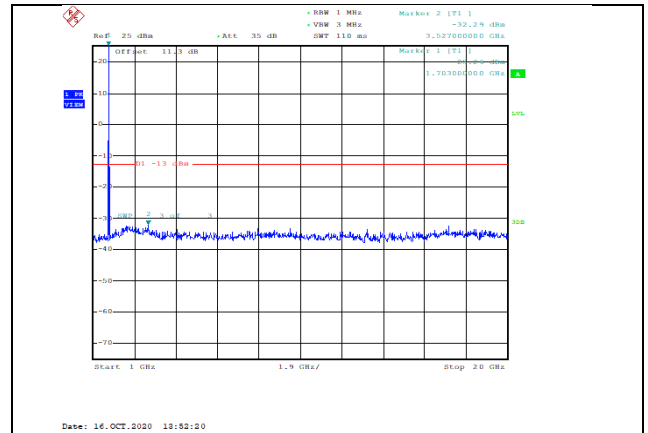

Band66-15MHz-16QAM-132322-1RB#0-Range2:1000~2000MHz--32.21-PASS