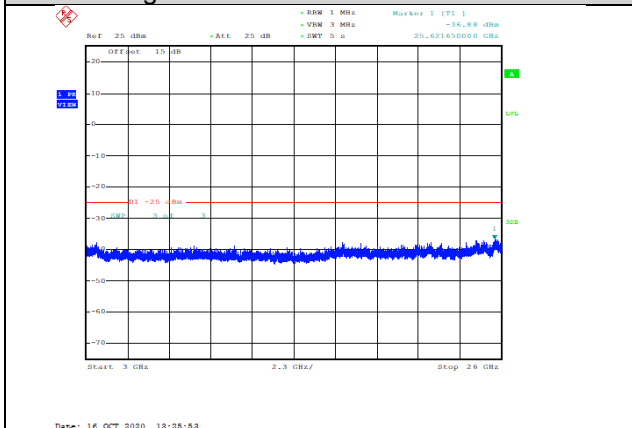

Band38-5MHz-16QAM-38225-1RB#0-Range2:1000~3000MHz--32.25-PASS

Date: 16.OCT.2020 18:25:53