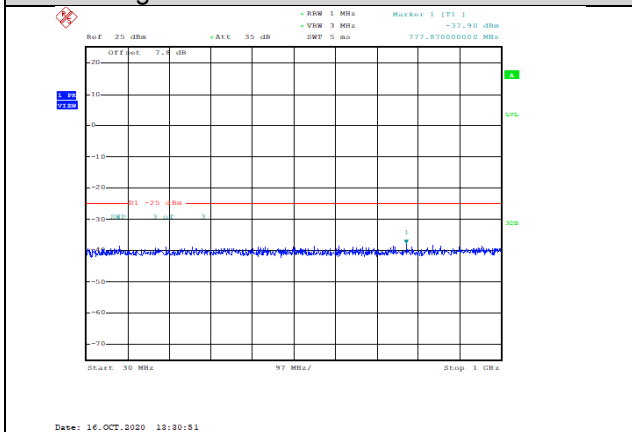

Band38-10MHz-16QAM-38200-1RB#0-Range3:3000~26000MHz--36.29-PASS