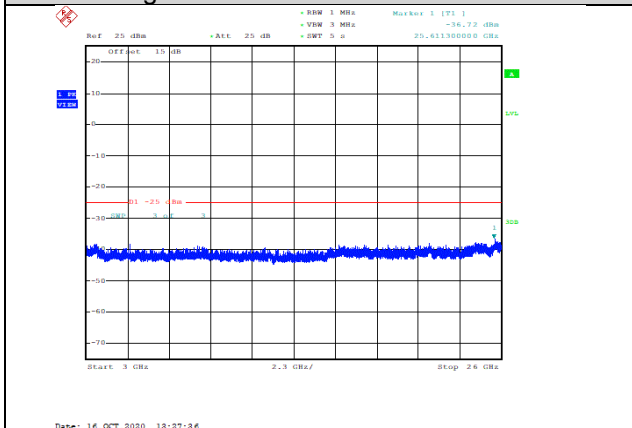

Date: 16.OCT.2020 18:27:06

Band38-10MHz-16QAM-37800-1RB#0-Range1:30~1000MHz--37.8-PASS

Date: 16.OCT.2020 18:27:14

Band38-10MHz-16QAM-37800-1RB#0-Range2:1000~3000MHz--32.09-PASS

Date: 16.OCT.2020 18:28:06

Band38-10MHz-16QAM-38000-1RB#0-Range2:1000~3000MHz--32.14-PASS