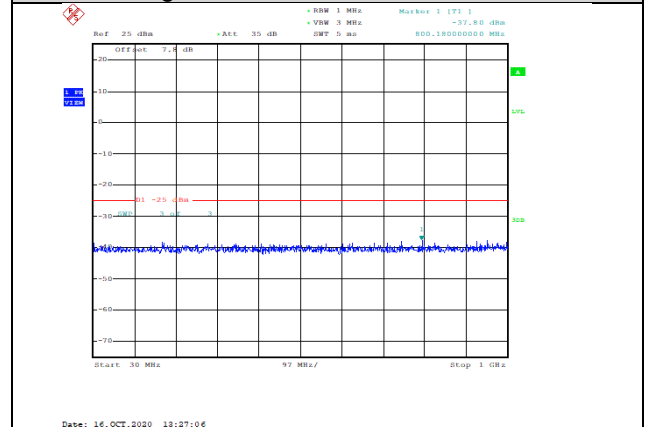

Date: 16.OCT.2020 18:28:18

Band38-10MHz-QPSK-38000-1RB#0-Range3:3000~26000MHz--36.07-PASS

Date: 16.OCT.2020 18:29:40

Band38-10MHz-QPSK-38200-1RB#0-Range3:3000~26000MHz--37-PASS

Date: 16.OCT.2020 18:29:09

Band38-10MHz-QPSK-38200-1RB#0-Range1:30~1000MHz--38.03-PASS