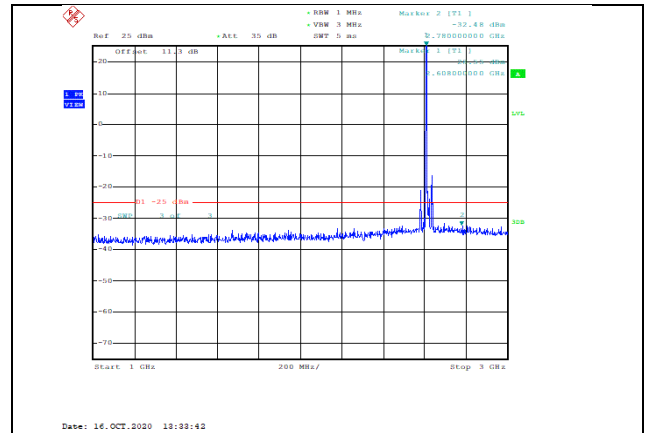

Band38-15MHz-QPSK-38000-1RB#0-Range1:30~1000MHz--38.25-PASS