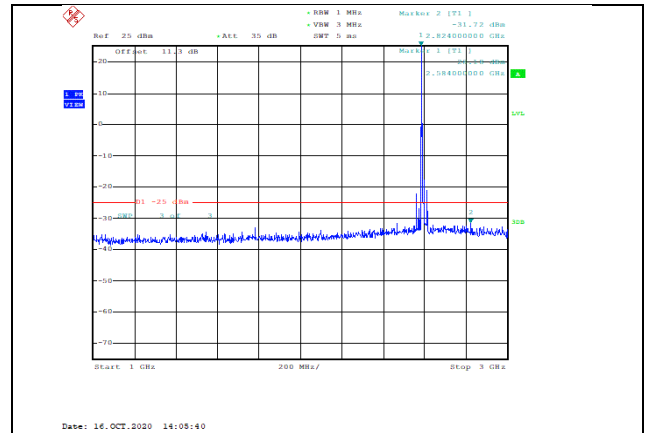

Band41-15MHz-16QAM-40115-1RB#0-Range1:30~1000MHz--37.77-PASS

Date: 16.OCT.2020 14:05:40