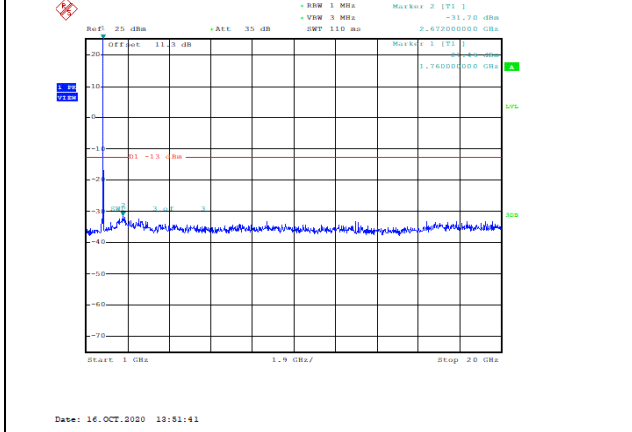

Band66-15MHz-16QAM-132597-1RB#0-Range1:30~1000MHz--38.24-PASS