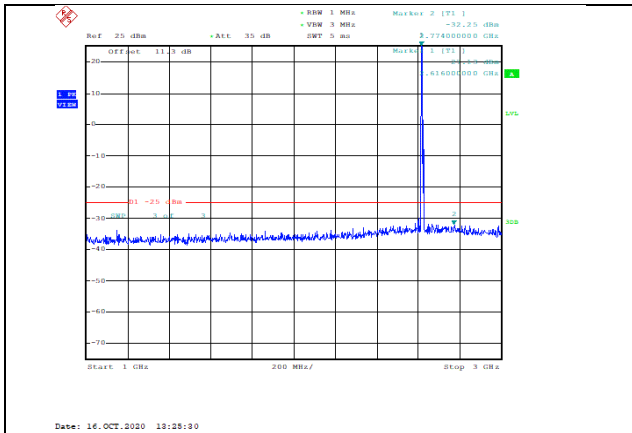

Band38-5MHz-16QAM-37775-1RB#0-Range3:3000~26000MHz--36.57-PASS

Band38-5MHz-16QAM-38000-1RB#0-Range3:3000~26000MHz--37.23-PASS

Band38-5MHz-16QAM-38000-1RB#0-Range1:30~1000MHz--38.02-PASS

Band38-5MHz-16QAM-38225-1RB#0-Range1:30~1000MHz--38.39-PASS