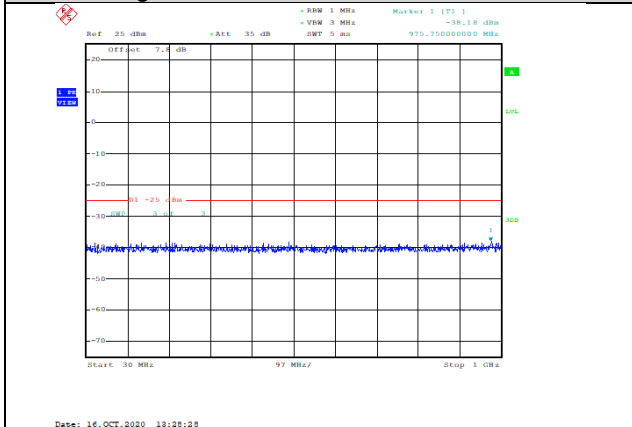

Band38-10MHz-16QAM-37800-1RB#0-Range3:3000~26000MHz--36.72-PASS

Date: 16.OCT.2020 18:28:29

Band38-10MHz-16QAM-38000-1RB#0-Range1:30~1000MHz--38.18-PASS