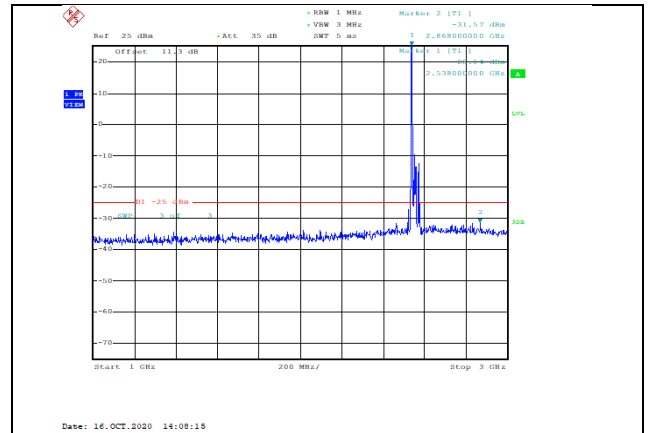

Date: 16.OCT.2020 14:05:32

Band41-15MHz-16QAM-40590-1RB#0-Range1:30~1000MHz--37.9-PASS

Date: 16.OCT.2020 14:06:54

Band41-15MHz-16QAM-41165-1RB#0-Range1:30~1000MHz--38.2-PASS

Date: 16.OCT.2020 14:07:03

Band41-15MHz-16QAM-41165-1RB#0-Range2:1000~3000MHz--31.03-PASS