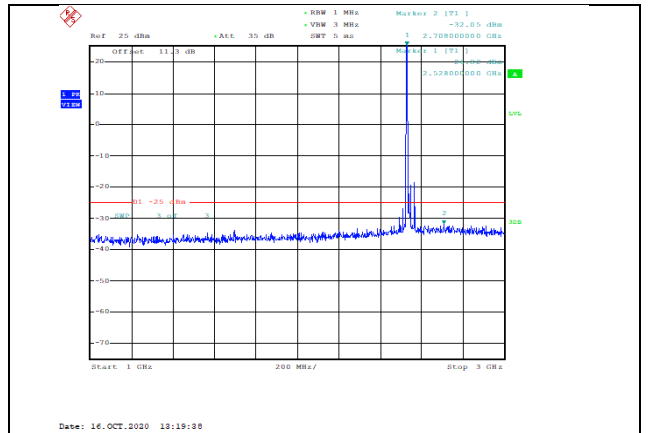

Band7-20MHz-16QAM-20850-1RB#0-Range1:30~1000MHz--37.82-PASS

Date: 16.OCT.2020 18:19:08