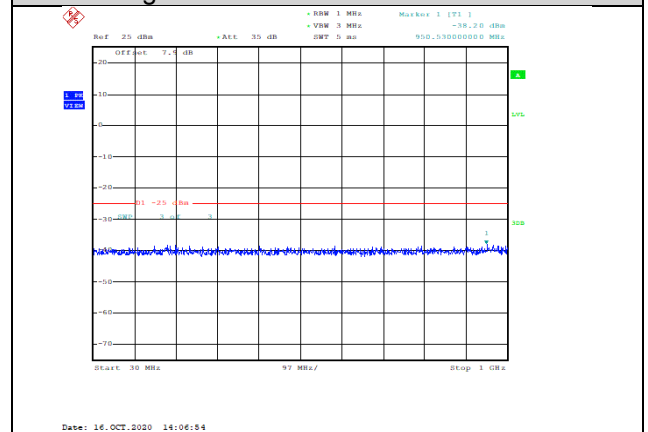

Band41-15MHz-16QAM-40590-1RB#0-Range3:3000~26000MHz--36.69-PASS

Date: 16.OCT.2020 14:06:54