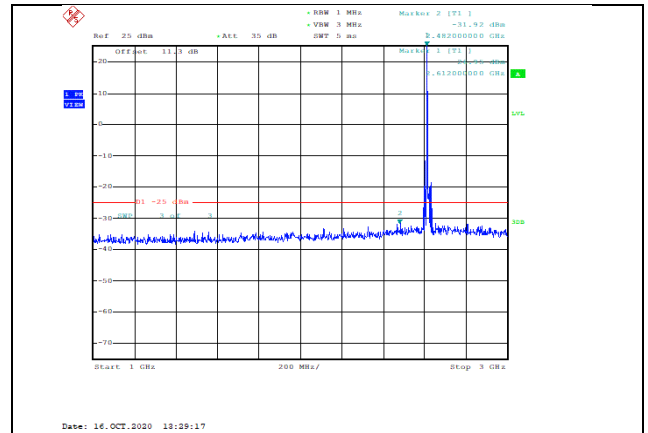

Band38-10MHz-QPSK-38000-1RB#0-Range1:30~1000MHz--37.85-PASS

Date: 16.OCT.2020 18:29:17