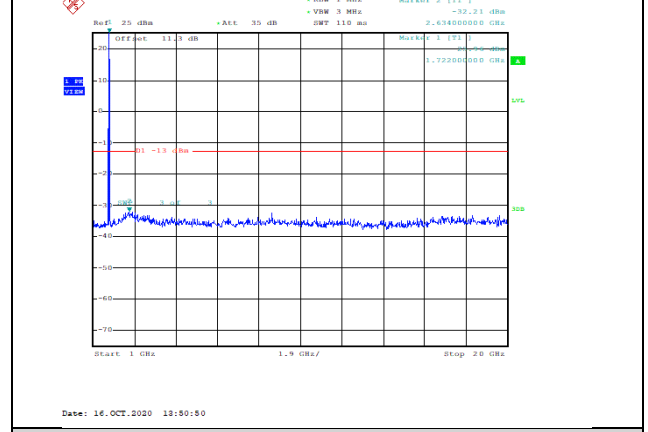

Band66-15MHz-16QAM-132322-1RB#0-Range1:30~1000MHz--38.72-PASS