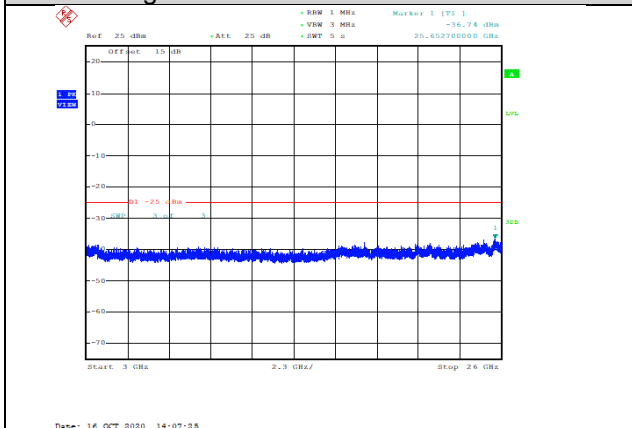

Band41-15MHz-16QAM-41165-1RB#0-Range2:1000~3000MHz--31.03-PASS

Date: 16.OCT.2020 14:07:25