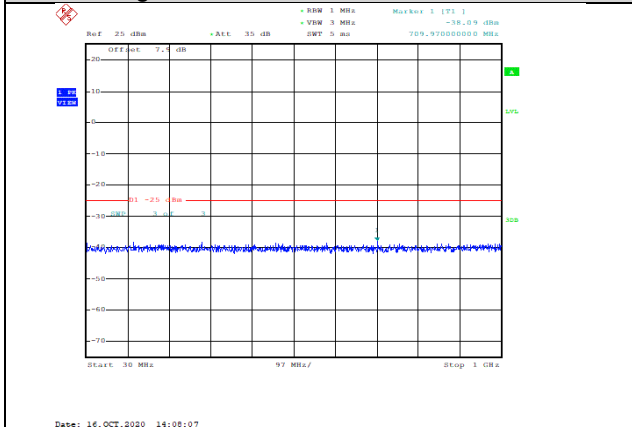

Band41-15MHz-16QAM-41165-1RB#0-Range3:3000~26000MHz--36.74-PASS

Date: 16.OCT.2020 14:08:07

Band41-20MHz-QPSK-40140-1RB#0-Range1:30~1000MHz--38.09-PASS