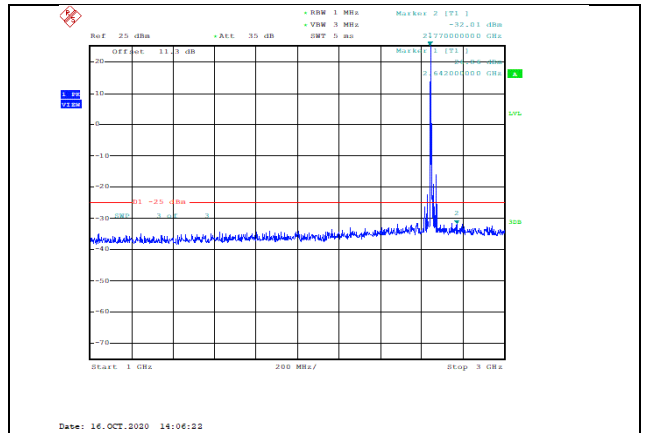

Band41-15MHz-QPSK-40590-1RB#0-Range1:30~1000MHz--37.69-PASS

Date: 16.OCT.2020 14:06:22