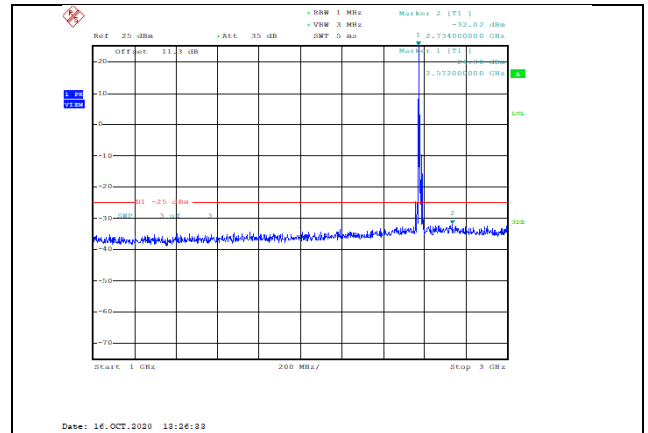

Band38-5MHz-16QAM-38225-1RB#0-Range1:30~1000MHz--38.39-PASS

Date: 16.OCT.2020 18:26:33