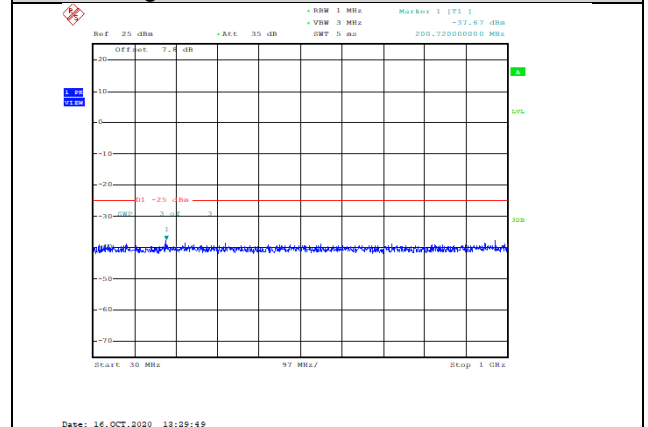

Band38-10MHz-16QAM-38000-1RB#0-Range3:3000~26000MHz--37.11-PASS

Date: 16.OCT.2020 18:28:49