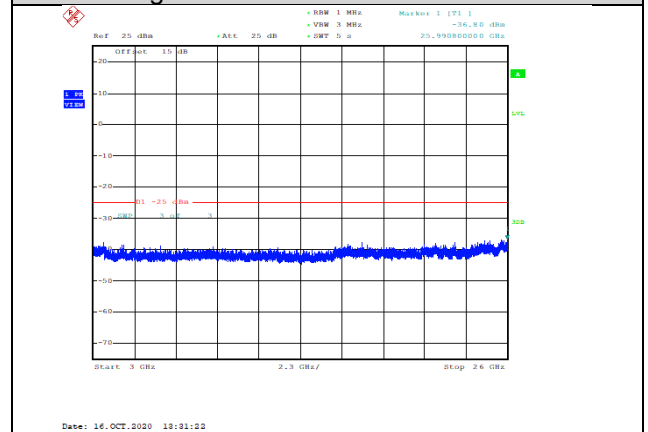

Band38-15MHz-QPSK-37825-1RB#0-Range2:1000~3000MHz--32.19-PASS