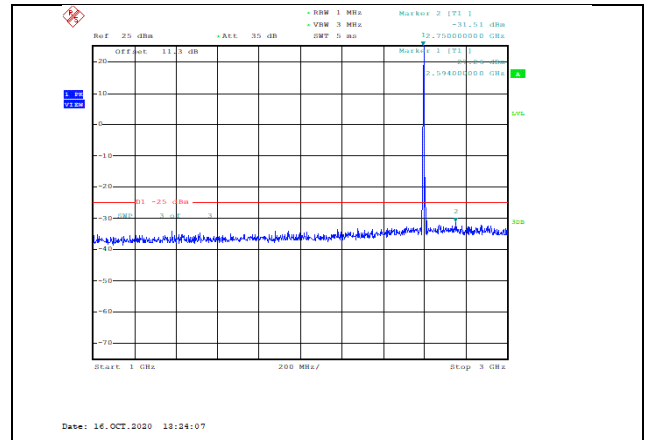

Band38-5MHz-16QAM-37775-1RB#0-Range1:30~1000MHz--38.28-PASS