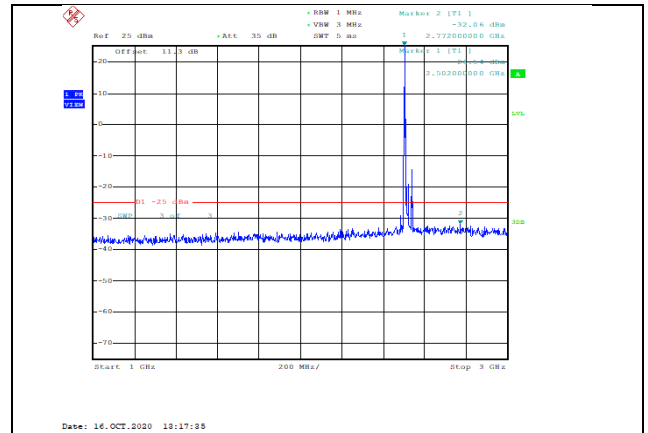

Band7-15MHz-16QAM-21375-1RB#0-Range1:30~1000MHz--38.14-PASS