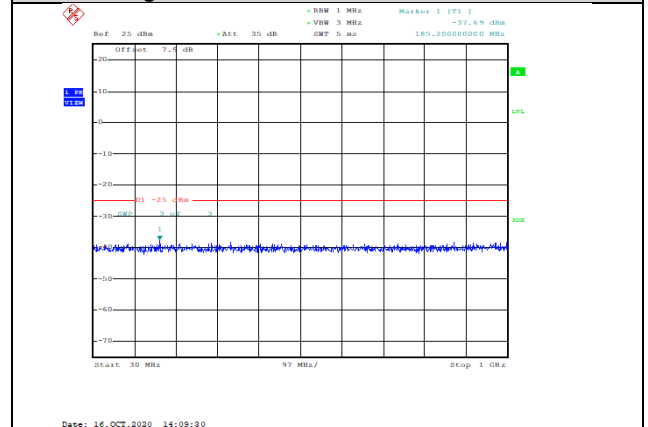

Band41-20MHz-QPSK-40140-1RB#0-Range3:3000~26000MHz--36.87-PASS

Date: 16.OCT.2020 14:09:30