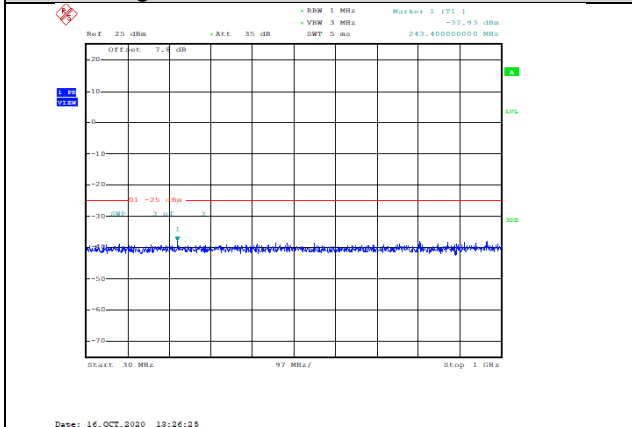

Band38-5MHz-16QAM-38225-1RB#0-Range3:3000~26000MHz--36.88-PASS

Date: 16.OCT.2020 18:26:25

Band38-10MHz-QPSK-37800-1RB#0-Range1:30~1000MHz--37.93-PASS