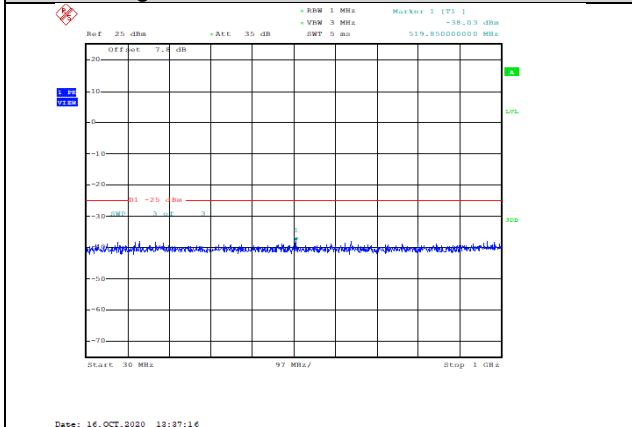

Band38-20MHz-16QAM-37850-1RB#0-Range3:3000~26000MHz--35.95-PASS

Date: 16.OCT.2020 18:37:16

Band38-20MHz-16QAM-38000-1RB#0-Range1:30~1000MHz--38.03-PASS