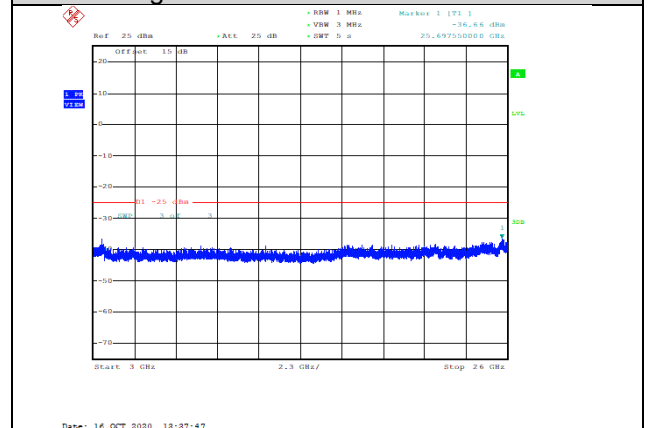

Band38-20MHz-16QAM-38000-1RB#0-Range2:1000~3000MHz--31.75-PASS

Date: 16.OCT.2020 18:37:47