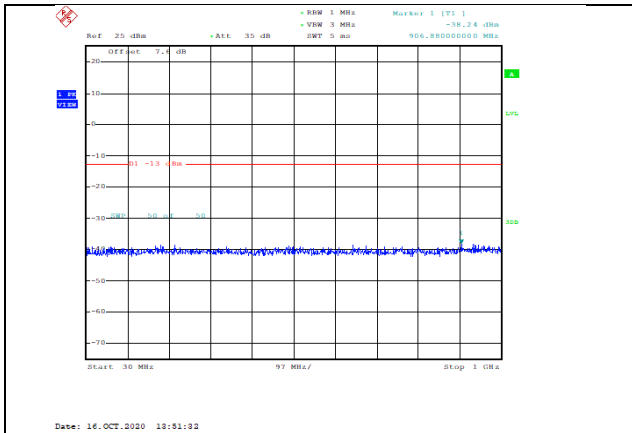

Band66-15MHz-16QAM-132047-1RB#0-Range1:30~1000MHz--38.46-PASS

Band66-15MHz-16QAM-132047-1RB#0-Range2:1000~2000MHz--32.37-PASS

Band66-15MHz-16QAM-132322-1RB#0-Range1:30~1000MHz--38.72-PASS

Band66-15MHz-16QAM-132322-1RB#0-Range2:1000~2000MHz--32.21-PASS