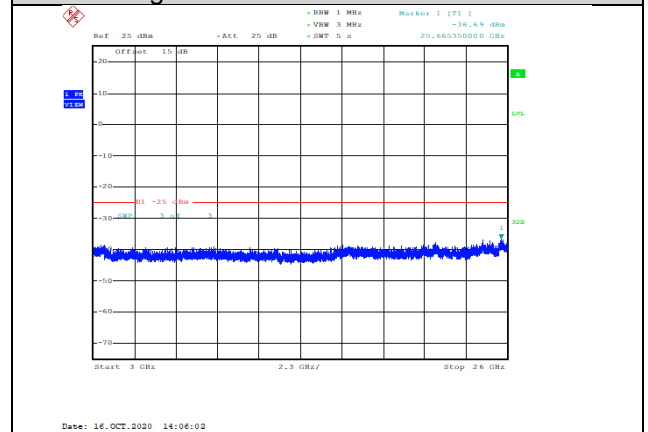

Band41-15MHz-16QAM-40590-1RB#0-Range2:1000~3000MHz--31.72-PASS

Date: 16.OCT.2020 14:06:02