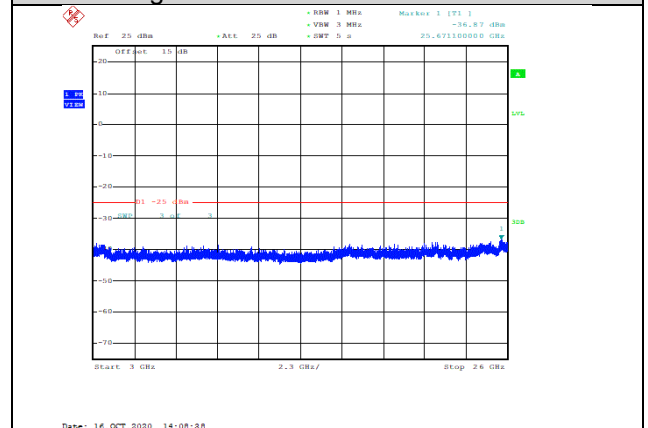

Band41-20MHz-QPSK-40140-1RB#0-Range2:1000~3000MHz--31.57-PASS

Date: 16.OCT.2020 14:08:28