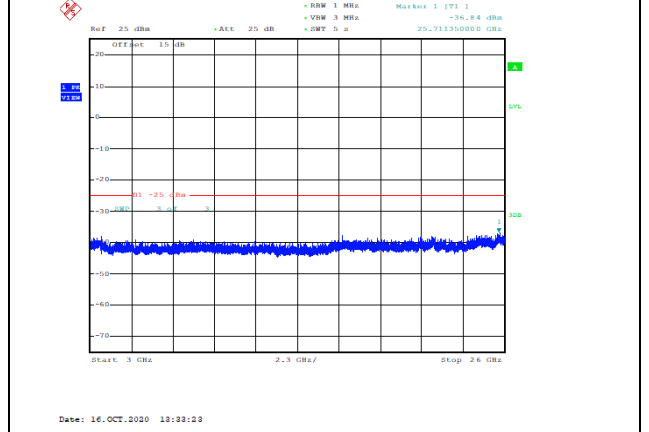

Band38-15MHz-16QAM-38000-1RB#0-Range2:1000~3000MHz--31.98-PASS