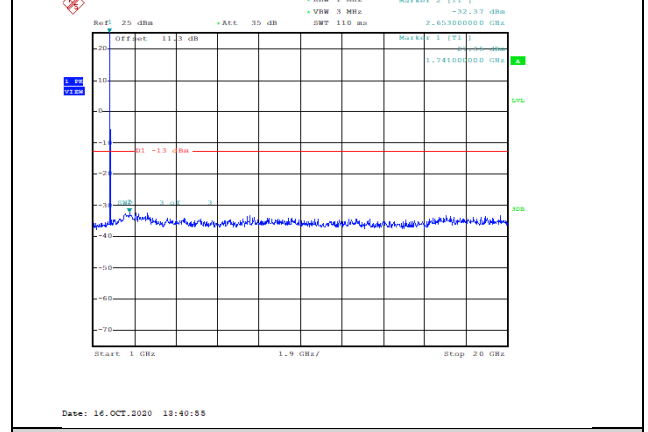

Band66-1.4MHz-16QAM-132322-1RB#0-Range1:30~1000MHz--38.12-PASS