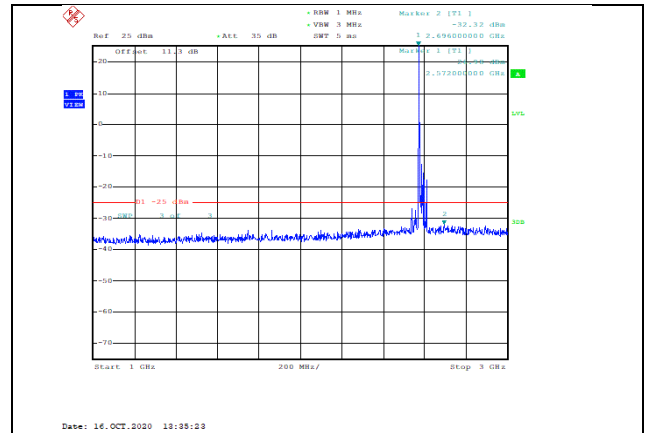

Band38-15MHz-16QAM-38175-1RB#0-Range1:30~1000MHz--37.89-PASS