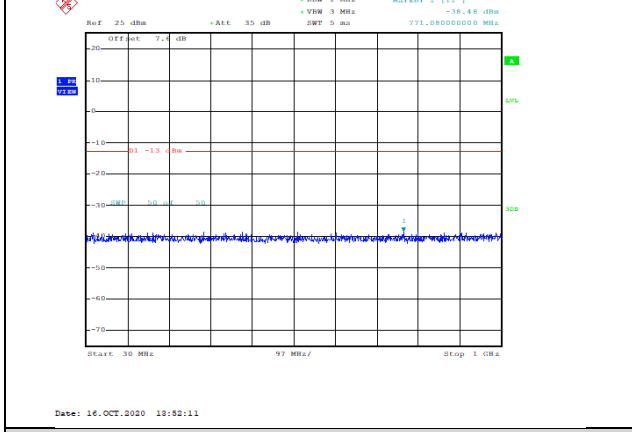

Band66-15MHz-16QAM-132597-1RB#0-Range2:1000~20000MHz--31.7-PASS