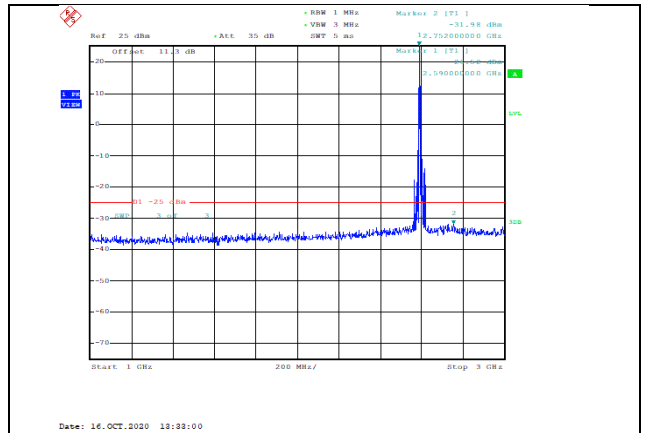

Band38-15MHz-16QAM-37825-1RB#0-Range1:30~1000MHz--38.16-PASS