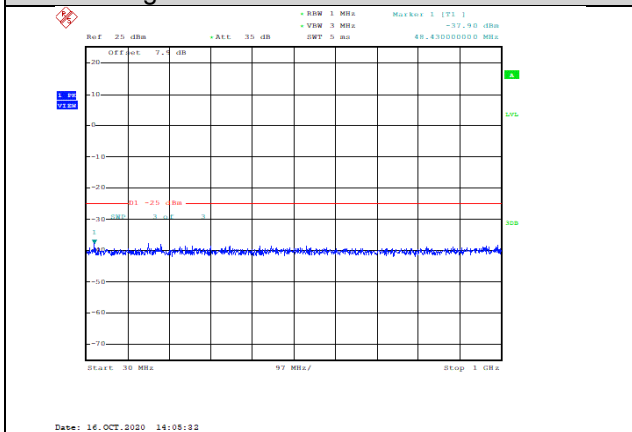

Band41-15MHz-16QAM-40590-1RB#0-Range2:1000~3000MHz--31.72-PASS

Date: 16.OCT.2020 14:04:40

Band41-15MHz-16QAM-40115-1RB#0-Range3:3000~26000MHz--36.1-PASS

Date: 16.OCT.2020 14:06:02

Band41-15MHz-16QAM-40590-1RB#0-Range3:3000~26000MHz--36.69-PASS