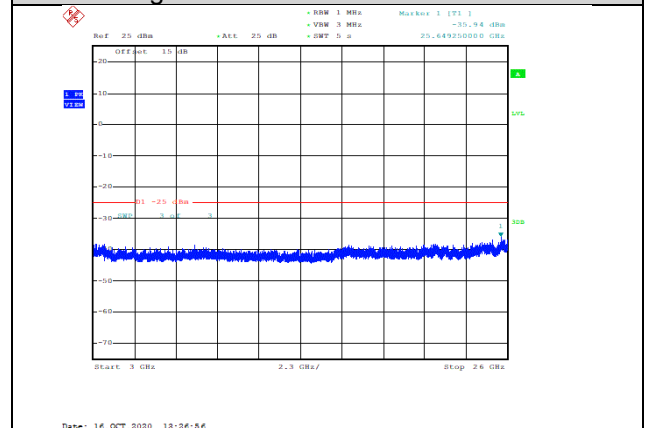

Band38-10MHz-QPSK-37800-1RB#0-Range2:1000~3000MHz--32.02-PASS

Date: 16.OCT.2020 18:26:56