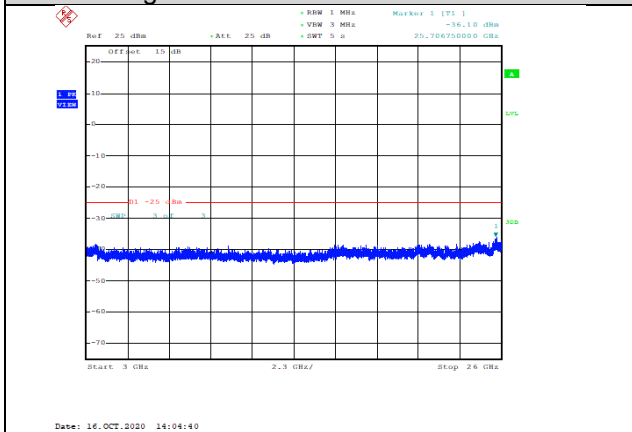

Band41-15MHz-16QAM-40115-1RB#0-Range2:1000~3000MHz--31.13-PASS

Date: 16.OCT.2020 14:04:40