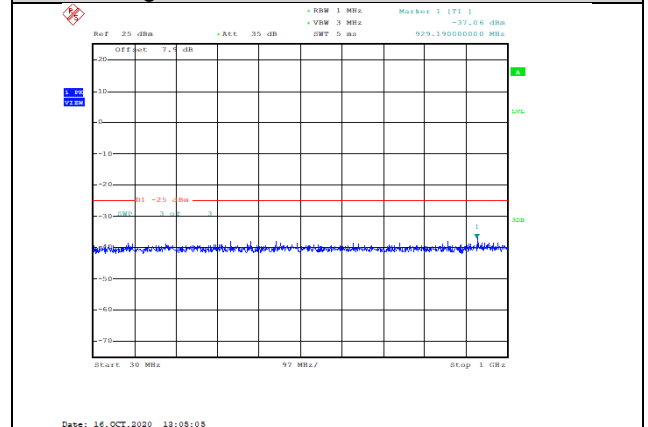

Band7-5MHz-QPSK-20775-1RB#0-Range3:3000~26000MHz--36.95-PASS

Date: 16.OCT.2020 18:09:05