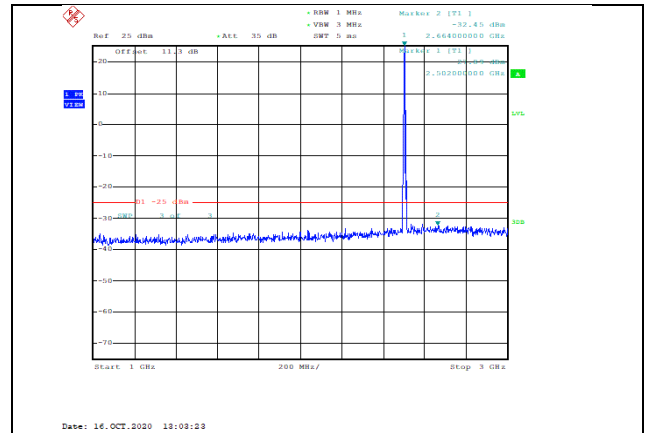

Band4-20MHz-16QAM-20175-1RB#0-Range2:1000~20000MHz--32.32-PASS

Date: 16.OCT.2020 18:09:28