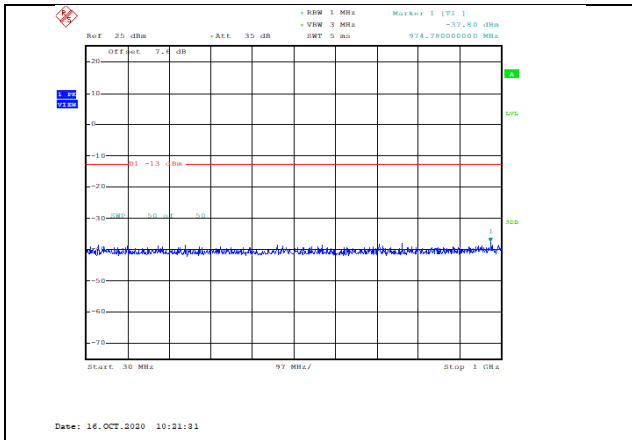

Band2-1.4MHz-16QAM-18607-1RB#0-Range1:30~1000MHz--37.88-PASS