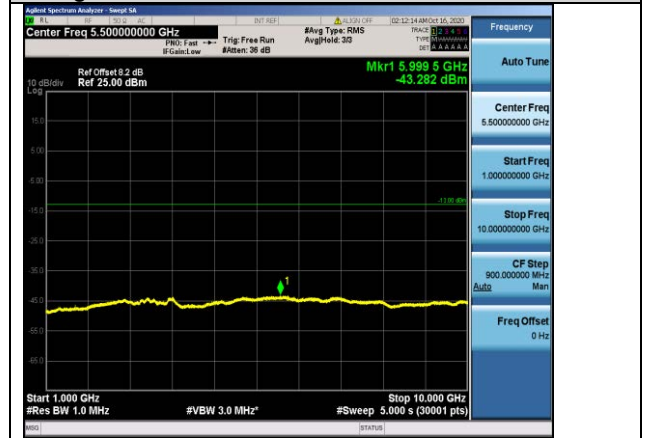

Band26-3MHz-QPSK-26705-1RB#0-Range1:30~1000MHz