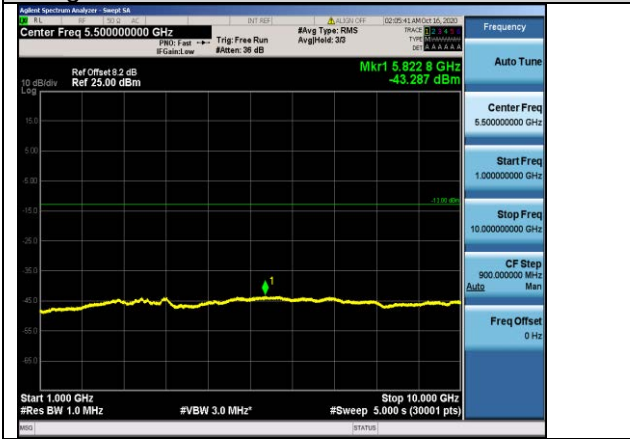

Band26-5MHz-16QAM-26740-1RB#0-Range1:30~1000MHz