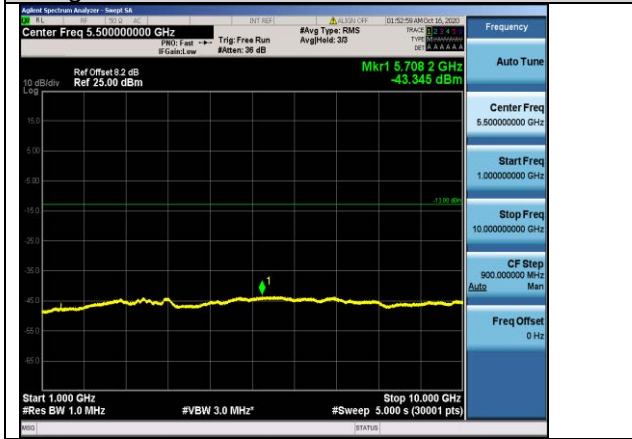

Band17-10MHz-16QAM-23790-1RB#0-
Range1:30~1000MHz