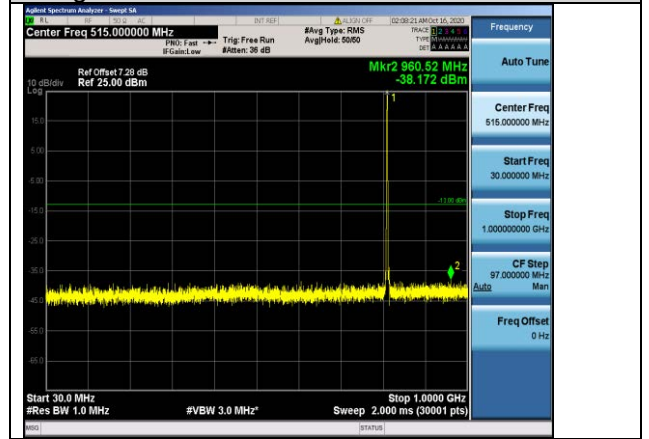

Band17-10MHz-16QAM-23800-1RB#0-
Range2:1000~10000MHz