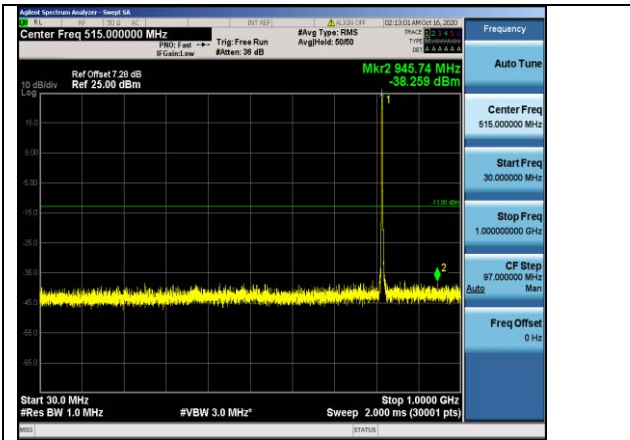

Band26-1.4MHz-16QAM-26740-1RB#0-Range1:30~1000MHz