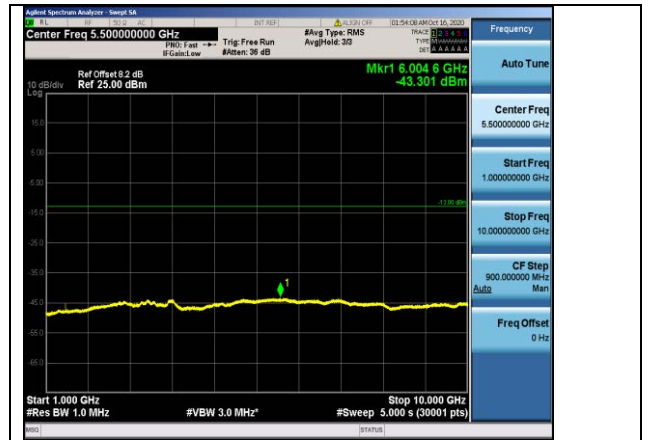

Band17-10MHz-16QAM-23780-1RB#0-Range2:1000~10000MHz

Band17-10MHz-16QAM-23790-1RB#0-  
Range1:30~1000MHz

Band17-10MHz-16QAM-23790-1RB#0-  
Range2:1000~10000MHz

Band17-10MHz-16QAM-23800-1RB#0-  
Range1:30~1000MHz