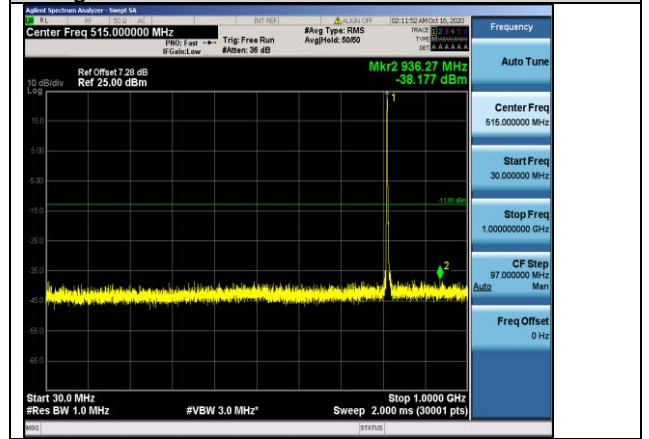

Band26-1.4MHz-16QAM-26740-1RB#0-Range1:30~1000MHz

Band26-1.4MHz-16QAM-26740-1RB#0-Range2:1000~10000MHz

Band26-1.4MHz-16QAM-26740-1RB#0-Range1:30~1000MHz

Band26-1.4MHz-16QAM-26783-1RB#0-Range2:1000~10000MHz