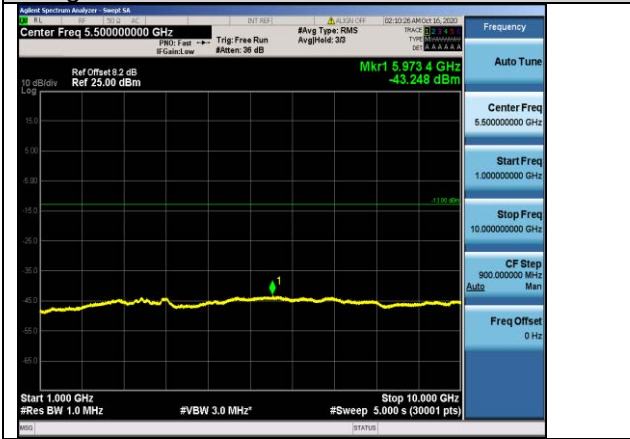

Band26-1.4MHz-16QAM-26740-1RB#0-Range1:30~1000MHz