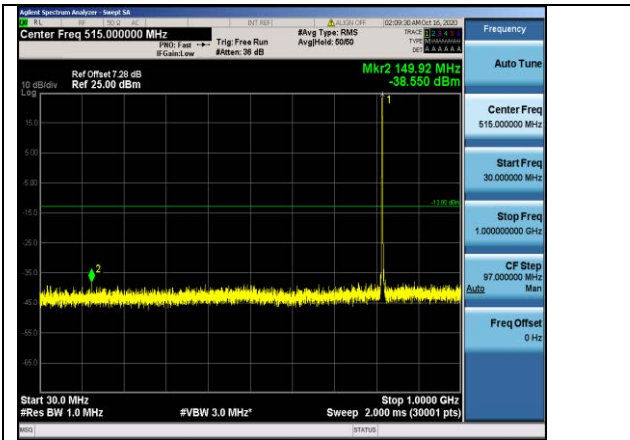

Band17-10MHz-16QAM-23800-1RB#0-
Range1:30~1000MHz