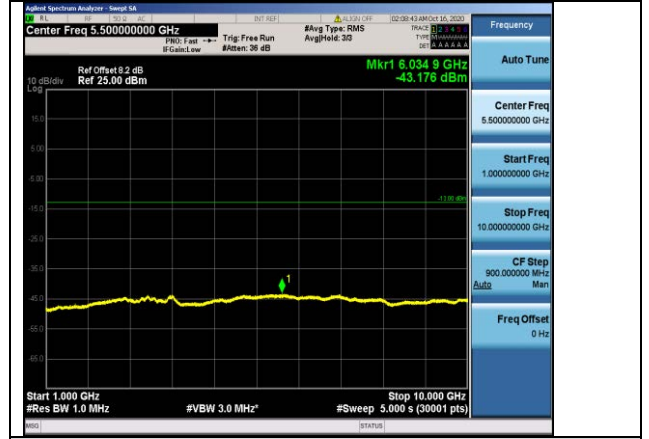

Band26-1.4MHz-QPSK-26697-1RB#0-
Range1:30~1000MHz