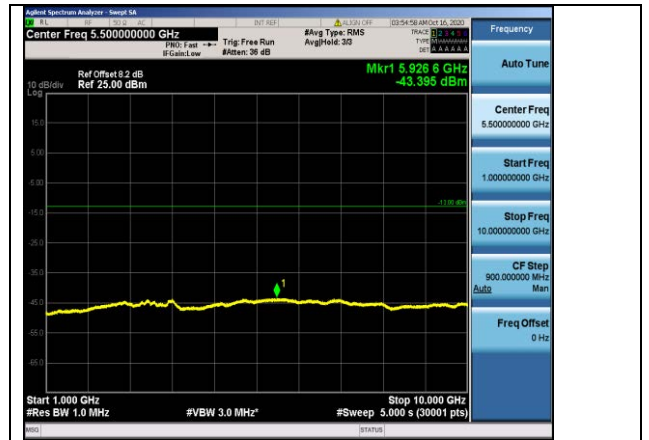

Band5-1.4MHz-16QAM-20525-1RB#0-Range2:1000~10000MHz