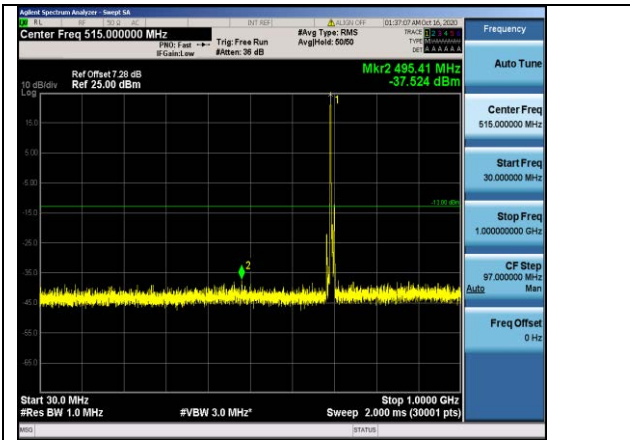

Band12-5MHz-16QAM-23035-1RB#0-Range1:30~1000MHz