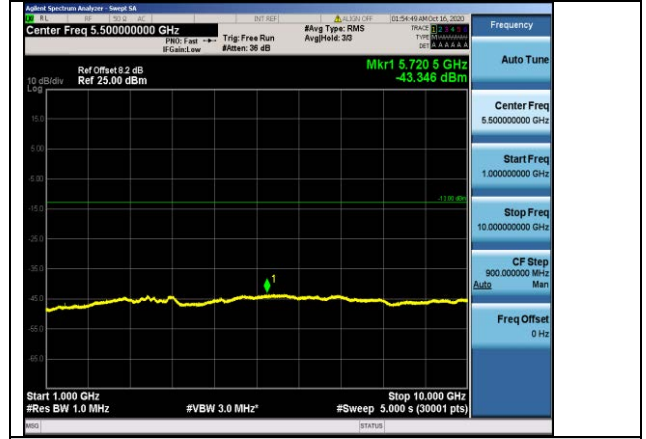

Band17-5MHz-QPSK-23755-1RB#0-Range2:1000~10000MHz