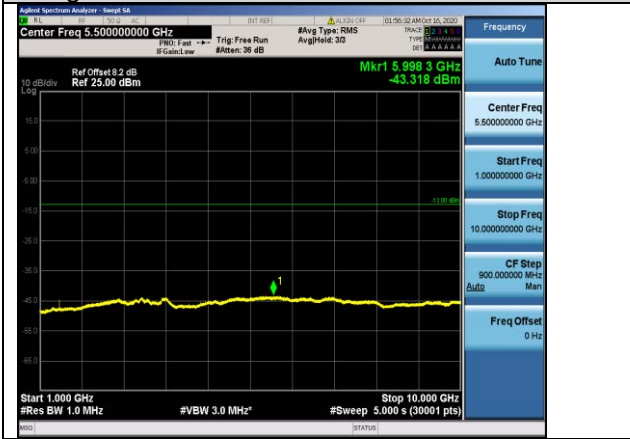

Band17-5MHz-QPSK-23825-1RB#0-Range2:1000~10000MHz

Band17-5MHz-16QAM-23755-1RB#0-Range1:30~1000MHz

Band17-5MHz-16QAM-23755-1RB#0-Range2:1000~10000MHz

Band17-5MHz-16QAM-23790-1RB#0-Range1:30~1000MHz

Band17-5MHz-16QAM-23790-1RB#0-Range2:1000~10000MHz