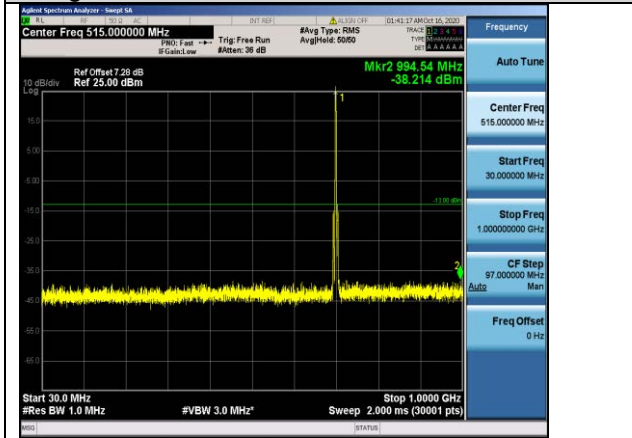

Band12-3MHz-QPSK-23025-1RB#0-Range1:30~1000MHz