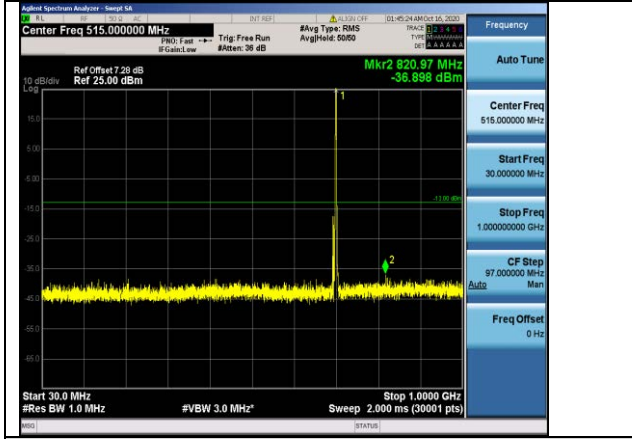

Band12-1.4MHz-16QAM-23095-1RB#0-Range1:30~1000MHz