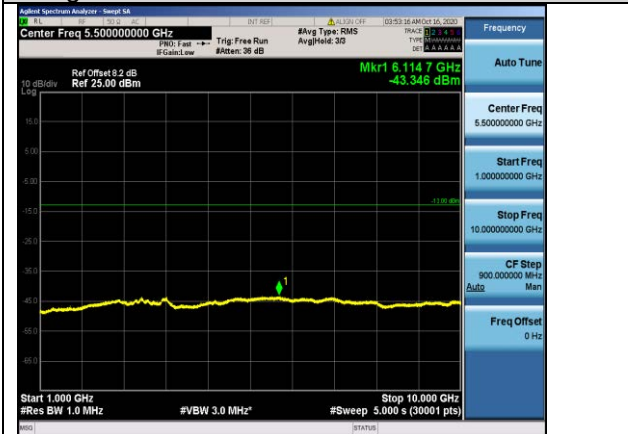

WCDMA1700-1413-1000~20000MHz-2715.7--42.21--13-PASS

Date: 19.OCT.2020 09:57:52

WCDMA1700-1413-30~1000MHz-867.4--38.29--13-PASS

Date: 19.OCT.2020 09:56:52

WCDMA1700-1513-1000~20000MHz-2731.53--42.28--13-PASS

Date: 19.OCT.2020 09:58:11

WCDMA1700-1513-30~1000MHz-930.71--39.35--13-PASS

LTE Mode with QPSK Modulation(TM4) & LTE Mode with 16QAM Modulation(TM5)

Band5-1.4MHz-QPSK-20407-1RB#0-Range1:30~1000MHz

Band5-1.4MHz-QPSK-20407-1RB#0-Range2:1000~10000MHz