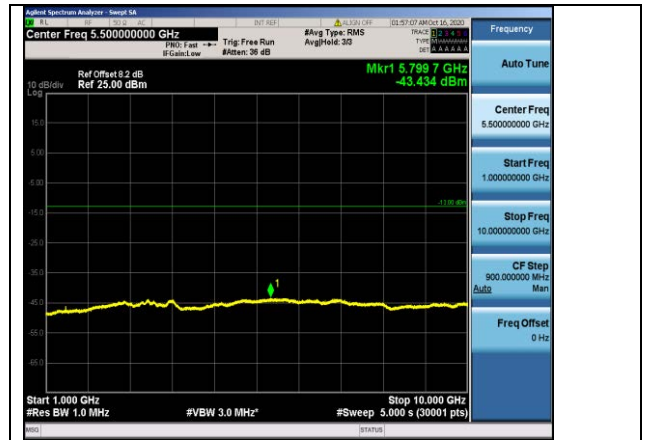

Band17-5MHz-QPSK-23755-1RB#0-Range1:30~1000MHz

Band17-5MHz-QPSK-23755-1RB#0-Range2:1000~10000MHz

Band17-5MHz-QPSK-23790-1RB#0-Range1:30~1000MHz

Band17-5MHz-QPSK-23790-1RB#0-Range2:1000~10000MHz

Band17-5MHz-QPSK-23825-1RB#0-Range1:30~1000MHz