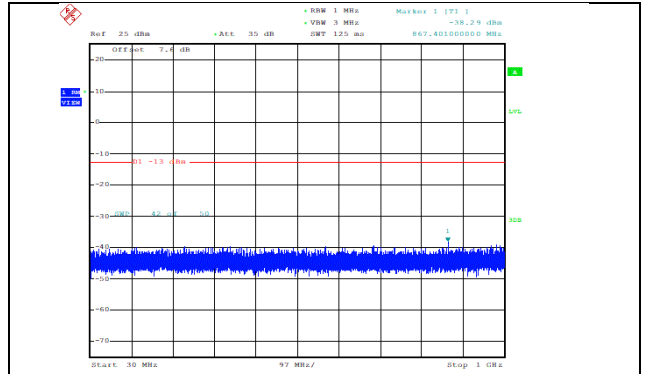

Date: 19.OCT.2020 09:57:52