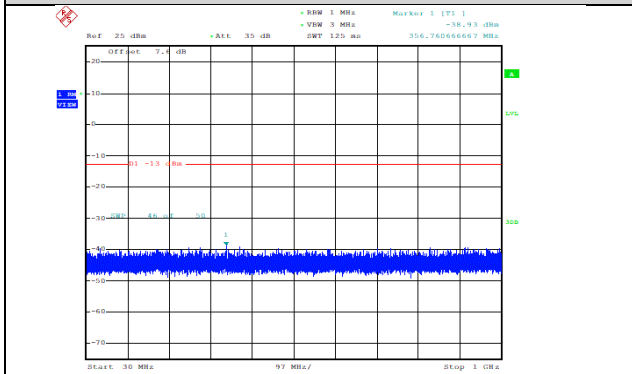

Test Band=WCDMA1700
Test Mode=UMTS/TM3

Date: 19.OCT.2020 09:57:18

WCDMA1700-1312-1000~20000MHz-2699.87--42.32--13-PASS

Date: 19.OCT.2020 09:56:52

WCDMA1700-1312-30~1000MHz-356.76--38.93--13-PASS

Date: 19.OCT.2020 09:57:55