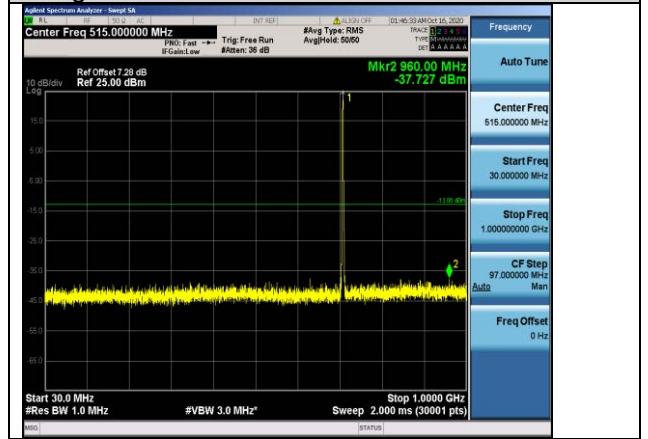

Band12-1.4MHz-16QAM-23173-1RB#0-Range1:30~1000MHz