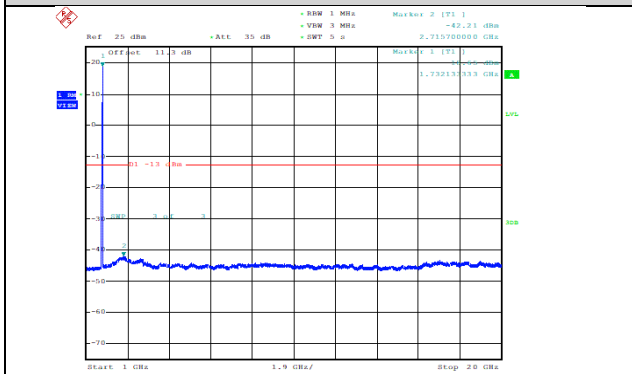

Test Band=WCDMA1700
Test Mode=UMTS/TM3

Date: 19.OCT.2020 09:57:18

WCDMA1700-1312-1000~20000MHz-2699.87--42.32--13-PASS

Date: 19.OCT.2020 09:56:52

WCDMA1700-1312-30~1000MHz-356.76--38.93--13-PASS

Date: 19.OCT.2020 09:57:55

WCDMA1700-1413-1000~20000MHz-2715.7--42.21--13-PASS

Date: 19.OCT.2020 09:57:52

WCDMA1700-1413-30~1000MHz-867.4--38.29--13-PASS

Date: 19.OCT.2020 09:56:52

WCDMA1700-1513-1000~20000MHz-2731.53--42.28--13-PASS

Date: 19.OCT.2020 09:58:11

WCDMA1700-1513-30~1000MHz-930.71--39.35--13-PASS

LTE Mode with QPSK Modulation(TM4) & LTE Mode with 16QAM Modulation(TM5)

Band5-1.4MHz-QPSK-20407-1RB#0-Range1:30~1000MHz

Band5-1.4MHz-QPSK-20407-1RB#0-Range2:1000~10000MHz