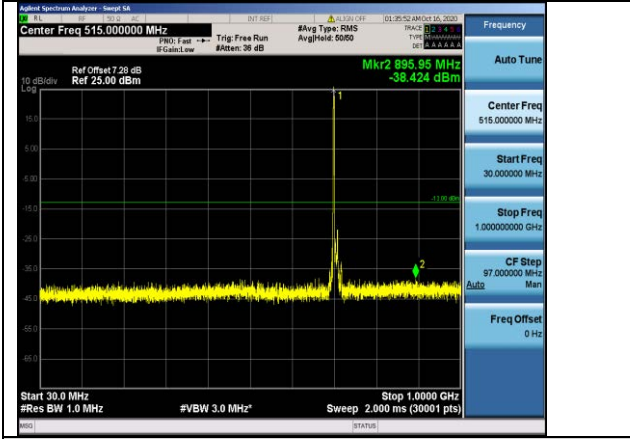

Band12-10MHz-16QAM-23130-1RB#0-Range1:30~1000MHz