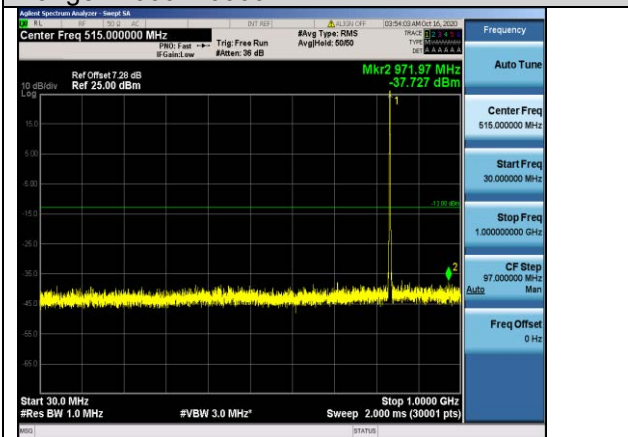

Date: 19.OCT.2020 09:58:11

WCDMA1700-1513-30~1000MHz-930.71--39.35--13-PASS

LTE Mode with QPSK Modulation(TM4) & LTE Mode with 16QAM Modulation(TM5)

Band5-1.4MHz-QPSK-20407-1RB#0-Range1:30~1000MHz

Band5-1.4MHz-QPSK-20407-1RB#0-Range2:1000~10000MHz