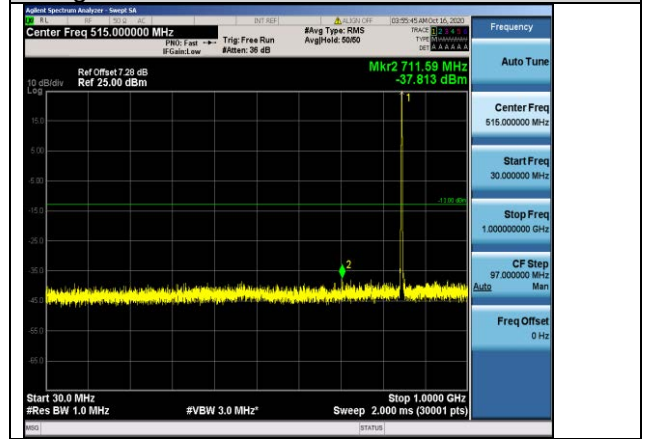

Band5-1.4MHz-16QAM-20643-1RB#0-Range1:30~1000MHz