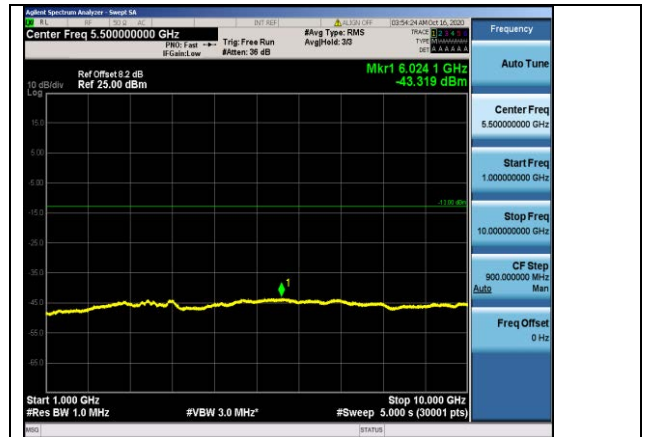

Date: 19.OCT.2020 09:58:11

WCDMA1700-1513-30~1000MHz-930.71--39.35--13-PASS

LTE Mode with QPSK Modulation(TM4) & LTE Mode with 16QAM Modulation(TM5)

Band5-1.4MHz-QPSK-20407-1RB#0-Range1:30~1000MHz

Band5-1.4MHz-QPSK-20407-1RB#0-Range2:1000~10000MHz

Band5-1.4MHz-QPSK-20525-1RB#0-Range1:30~1000MHz

Band5-1.4MHz-QPSK-20525-1RB#0-Range2:1000~10000MHz

Band5-1.4MHz-QPSK-20643-1RB#0-Range1:30~1000MHz

Band5-1.4MHz-QPSK-20643-1RB#0-Range2:1000~10000MHz

Band5-1.4MHz-16QAM-20407-1RB#0-Range1:30~1000MHz