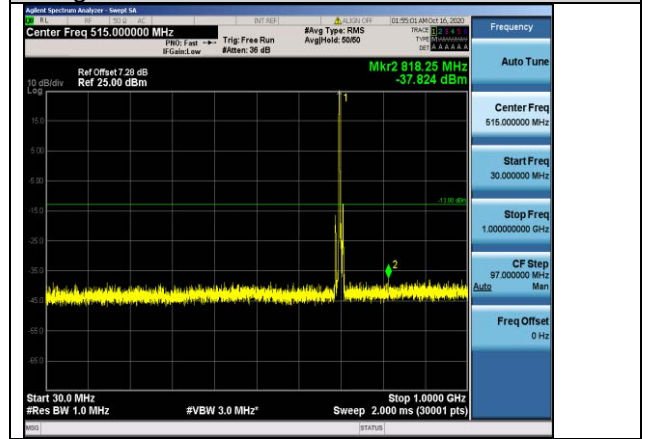

Band17-5MHz-16QAM-23755-1RB#0-Range1:30~1000MHz