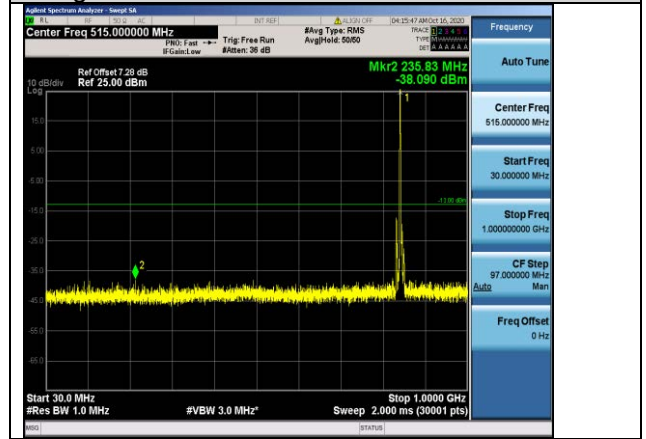

Band5-5MHz-16QAM-20625-1RB#0-Range1:30~1000MHz