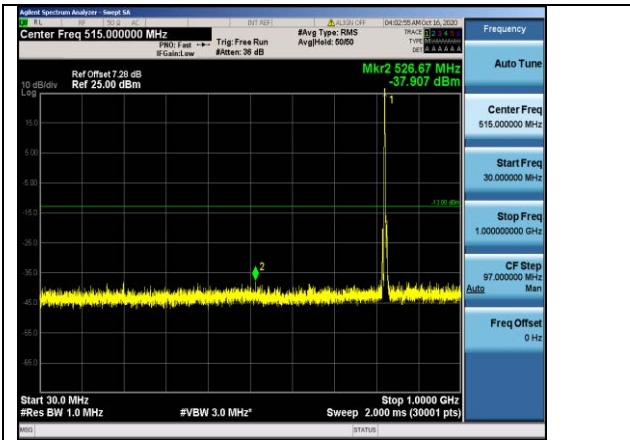

Band5-1.4MHz-16QAM-20407-1RB#0-Range2:1000~10000MHz

Band5-1.4MHz-16QAM-20643-1RB#0-Range1:30~1000MHz

Band5-1.4MHz-16QAM-20525-1RB#0-Range2:1000~10000MHz

Band5-1.4MHz-16QAM-20643-1RB#0-Range1:30~1000MHz

Band5-1.4MHz-16QAM-20643-1RB#0-Range2:1000~10000MHz