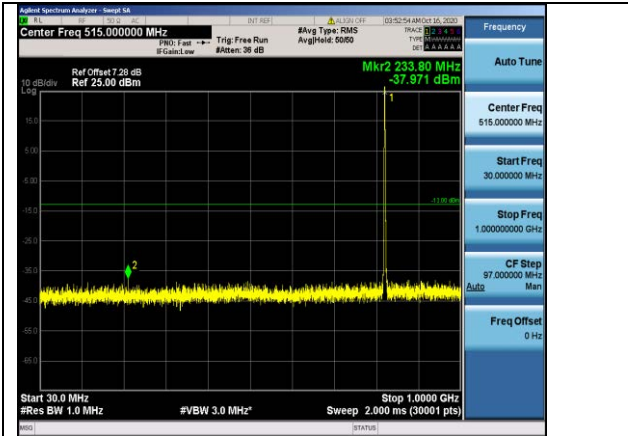

WCDMA1700-1413-1000~20000MHz-2715.7--42.21--13-PASS

Date: 19.OCT.2020 09:57:52

WCDMA1700-1413-30~1000MHz-867.4--38.29--13-PASS

Date: 19.OCT.2020 09:56:52

WCDMA1700-1513-1000~20000MHz-2731.53--42.28--13-PASS

Date: 19.OCT.2020 09:58:11

WCDMA1700-1513-30~1000MHz-930.71--39.35--13-PASS

LTE Mode with QPSK Modulation(TM4) & LTE Mode with 16QAM Modulation(TM5)

Band5-1.4MHz-QPSK-20407-1RB#0-Range1:30~1000MHz

Band5-1.4MHz-QPSK-20407-1RB#0-Range2:1000~10000MHz