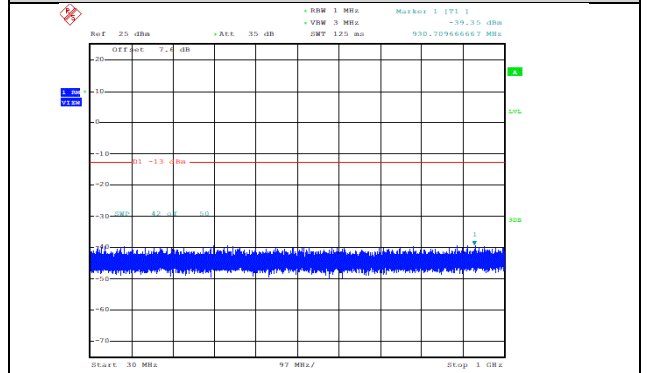

WCDMA1700-1413-1000~20000MHz-2715.7--42.21--13-PASS

Date: 19.OCT.2020 09:57:52

WCDMA1700-1413-30~1000MHz-867.4--38.29--13-PASS

Date: 19.OCT.2020 09:56:52

WCDMA1700-1513-1000~20000MHz-2731.53--42.28--13-PASS

Date: 19.OCT.2020 09:58:11

WCDMA1700-1513-30~1000MHz-930.71--39.35--13-PASS

LTE Mode with QPSK Modulation(TM4) & LTE Mode with 16QAM Modulation(TM5)

Band5-1.4MHz-QPSK-20407-1RB#0-Range1:30~1000MHz

Band5-1.4MHz-QPSK-20407-1RB#0-Range2:1000~10000MHz