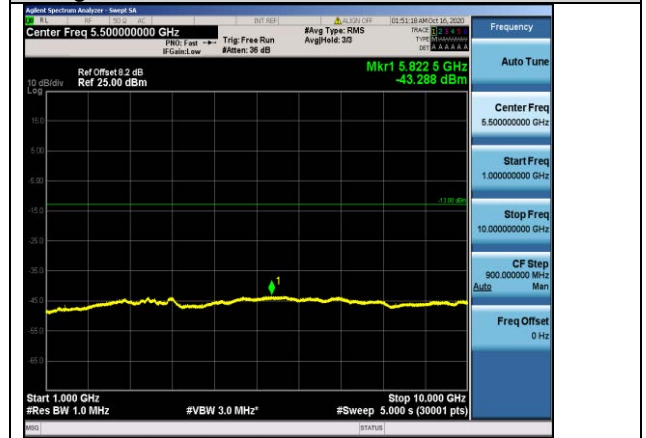

Band17-10MHz-QPSK-23780-1RB#0-Range2:1000~10000MHz