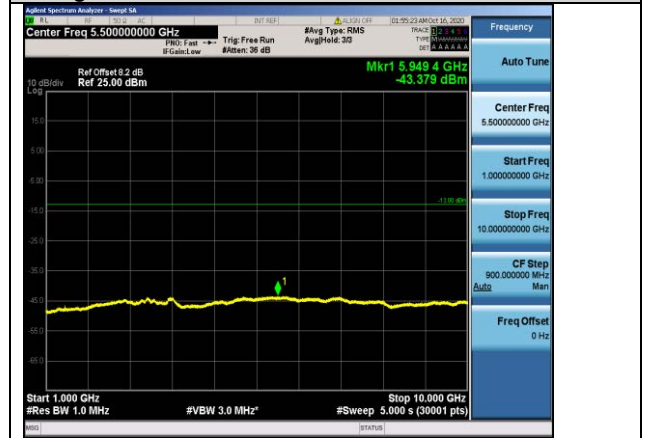

Band17-5MHz-16QAM-23755-1RB#0-Range2:1000~10000MHz