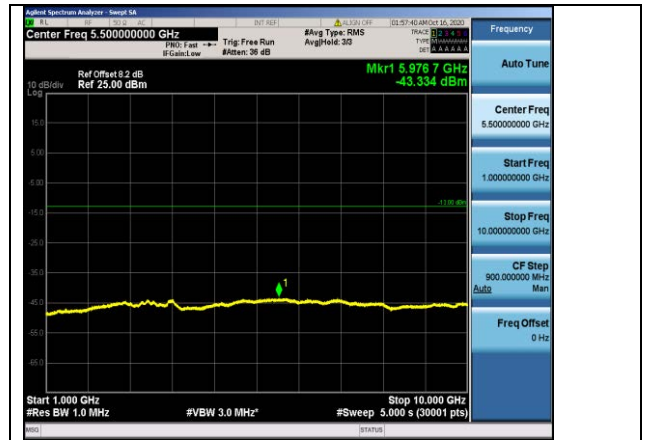

Band17-5MHz-16QAM-23825-1RB#0-Range2:1000~10000MHz