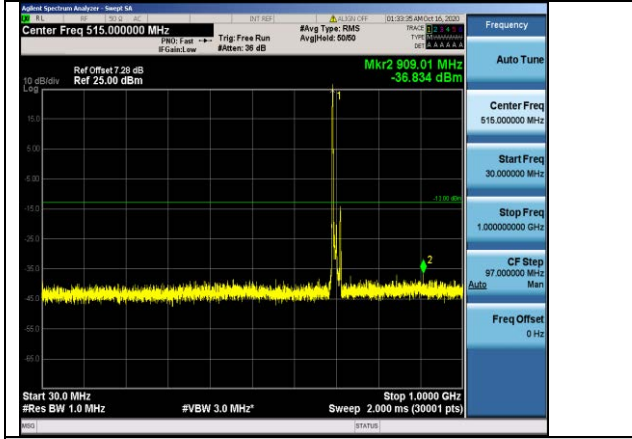

Band12-10MHz-16QAM-23060-1RB#0-Range1:30~1000MHz