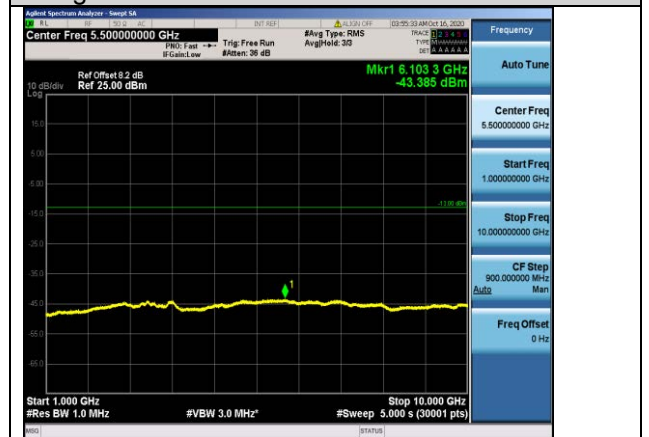

Date: 19.OCT.2020 09:58:11

WCDMA1700-1513-30~1000MHz-930.71--39.35--13-PASS

LTE Mode with QPSK Modulation(TM4) & LTE Mode with 16QAM Modulation(TM5)

Band5-1.4MHz-QPSK-20407-1RB#0-Range1:30~1000MHz

Band5-1.4MHz-QPSK-20407-1RB#0-Range2:1000~10000MHz

Band5-1.4MHz-QPSK-20525-1RB#0-Range1:30~1000MHz

Band5-1.4MHz-QPSK-20525-1RB#0-Range2:1000~10000MHz

Band5-1.4MHz-QPSK-20643-1RB#0-Range1:30~1000MHz

Band5-1.4MHz-QPSK-20643-1RB#0-Range2:1000~10000MHz

Band5-1.4MHz-16QAM-20407-1RB#0-Range1:30~1000MHz