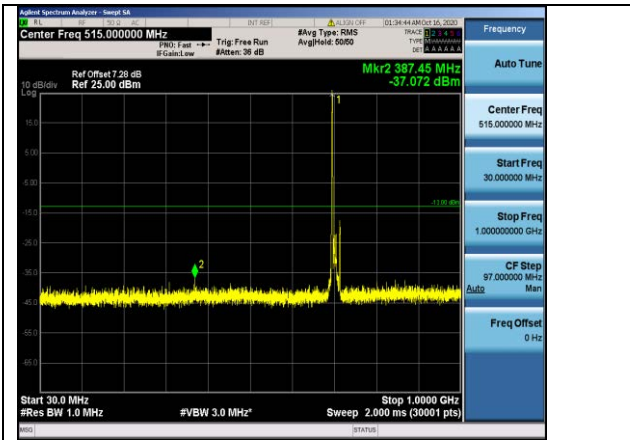

Band12-10MHz-16QAM-23095-1RB#0-Range1:30~1000MHz