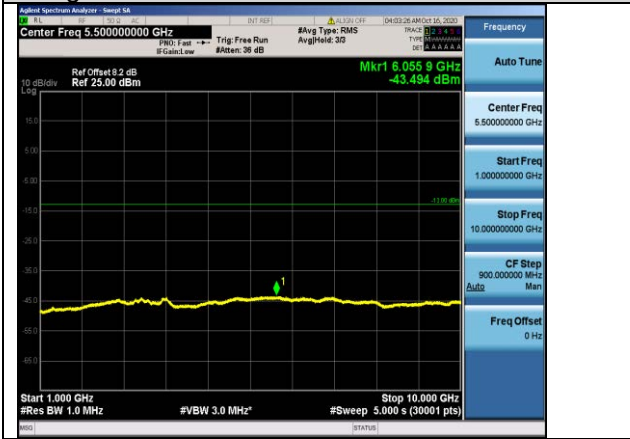

Band5-3MHz-QPSK-20415-1RB#0-
Range2:1000~10000MHz