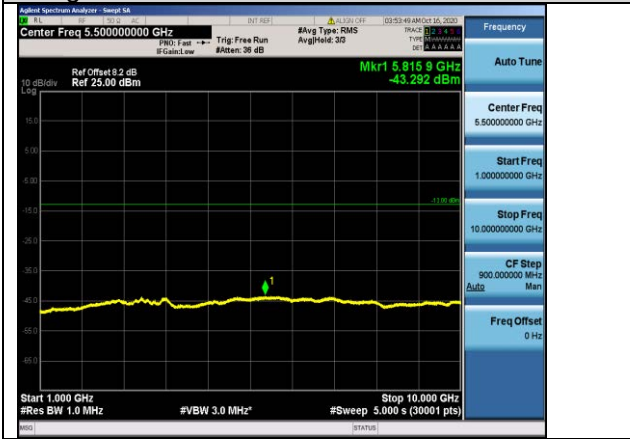

Date: 19.OCT.2020 09:58:11

WCDMA1700-1513-30~1000MHz-930.71--39.35--13-PASS

LTE Mode with QPSK Modulation(TM4) & LTE Mode with 16QAM Modulation(TM5)

Band5-1.4MHz-QPSK-20407-1RB#0-Range1:30~1000MHz

Band5-1.4MHz-QPSK-20407-1RB#0-Range2:1000~10000MHz

Band5-1.4MHz-QPSK-20525-1RB#0-Range1:30~1000MHz

Band5-1.4MHz-QPSK-20525-1RB#0-Range2:1000~10000MHz

Band5-1.4MHz-QPSK-20643-1RB#0-Range1:30~1000MHz

Band5-1.4MHz-QPSK-20643-1RB#0-Range2:1000~10000MHz

Band5-1.4MHz-16QAM-20407-1RB#0-Range1:30~1000MHz