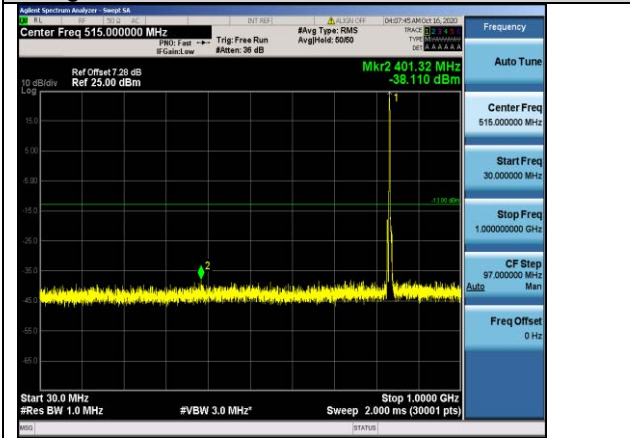

Band5-3MHz-QPSK-20525-1RB#0-
Range1:30~1000MHz