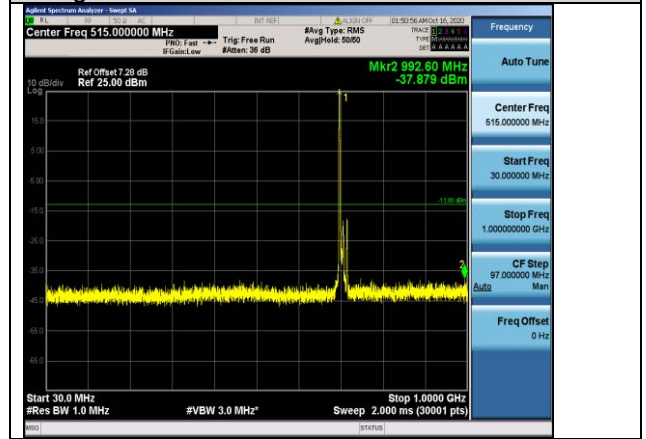

Band17-10MHz-QPSK-23780-1RB#0-Range1:30~1000MHz