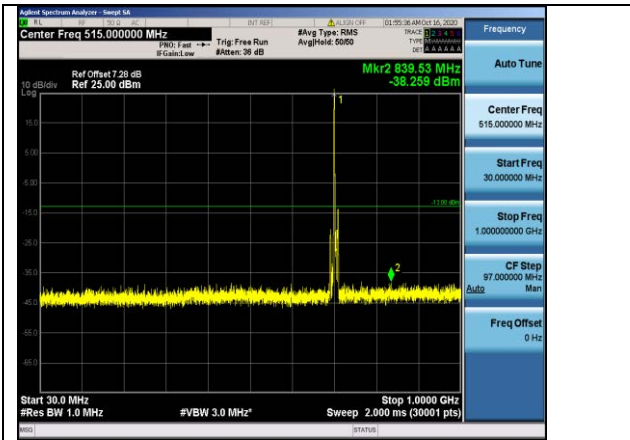

Band17-5MHz-QPSK-23790-1RB#0-Range1:30~1000MHz