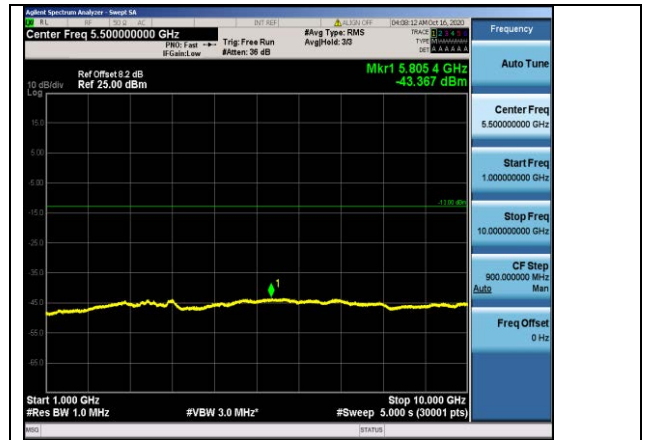

Band5-3MHz-QPSK-20525-1RB#0-
Range2:1000~10000MHz