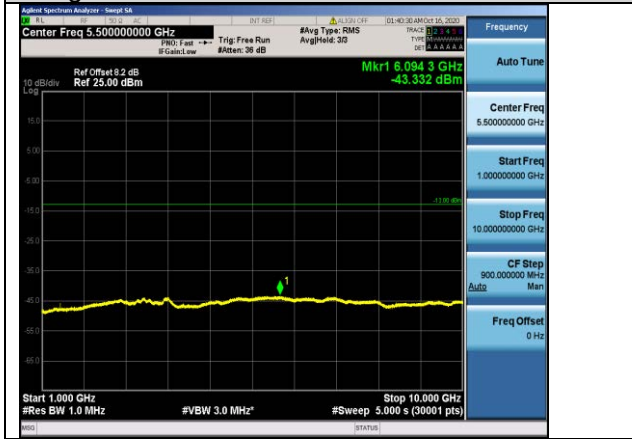

Band12-3MHz-QPSK-23025-1RB#0-Range2:1000~10000MHz