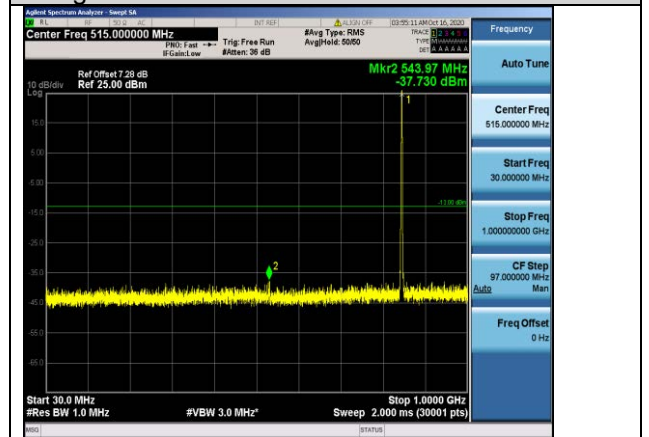

Band5-1.4MHz-QPSK-20643-1RB#0-Range1:30~1000MHz