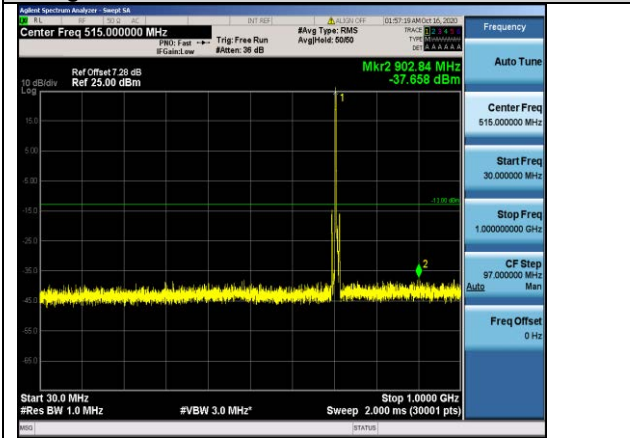

Band17-5MHz-QPSK-23825-1RB#0-Range2:1000~10000MHz

Band17-5MHz-16QAM-23755-1RB#0-Range1:30~1000MHz

Band17-5MHz-16QAM-23755-1RB#0-Range2:1000~10000MHz

Band17-5MHz-16QAM-23790-1RB#0-Range1:30~1000MHz

Band17-5MHz-16QAM-23790-1RB#0-Range2:1000~10000MHz