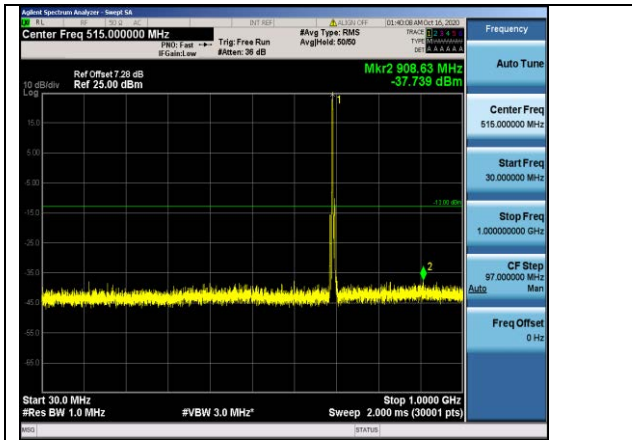

Band12-1.4MHz-16QAM-23095-1RB#0-Range2:1000~10000MHz

Band12-1.4MHz-16QAM-23173-1RB#0-Range1:30~1000MHz

Band12-1.4MHz-16QAM-23095-1RB#0-Range1:30~1000MHz

Band12-1.4MHz-16QAM-23173-1RB#0-Range2:1000~10000MHz