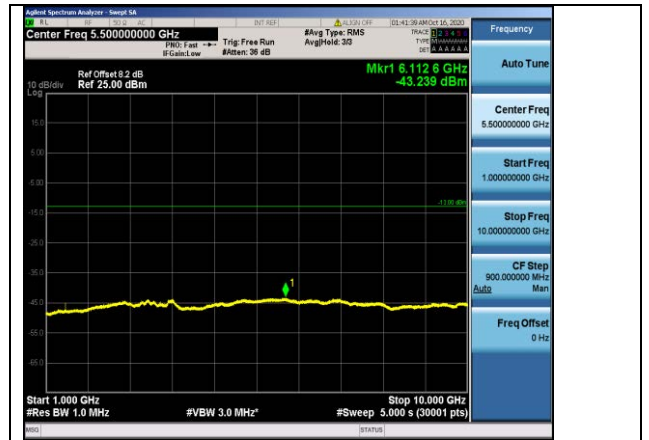

Band12-3MHz-QPSK-23095-1RB#0-Range2:1000~10000MHz