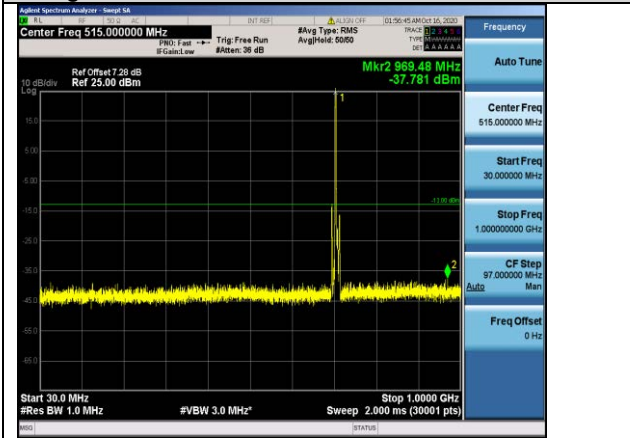

Band17-5MHz-QPSK-23755-1RB#0-Range1:30~1000MHz

Band17-5MHz-QPSK-23755-1RB#0-Range2:1000~10000MHz

Band17-5MHz-QPSK-23790-1RB#0-Range1:30~1000MHz

Band17-5MHz-QPSK-23790-1RB#0-Range2:1000~10000MHz

Band17-5MHz-QPSK-23825-1RB#0-Range1:30~1000MHz