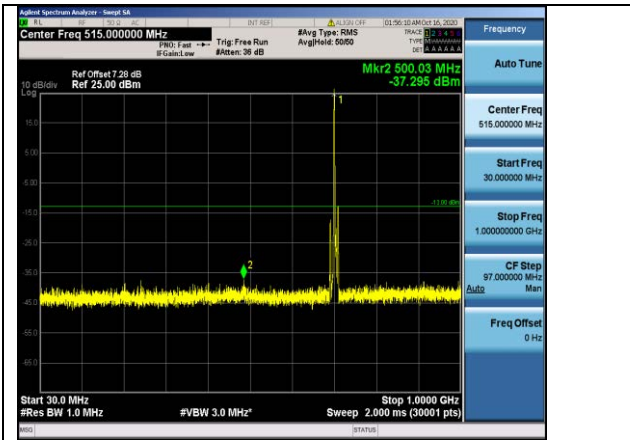

Band17-5MHz-16QAM-23790-1RB#0-Range1:30~1000MHz