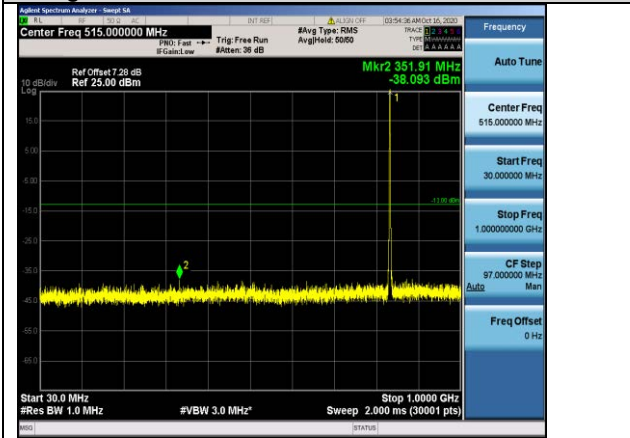

Band5-1.4MHz-16QAM-20643-1RB#0-Range1:30~1000MHz