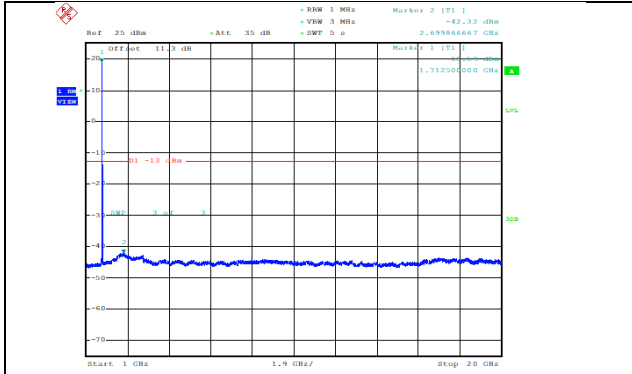

Test Band=WCDMA1700
Test Mode=UMTS/TM3

Date: 19.OCT.2020 09:57:18

WCDMA1700-1312-1000~20000MHz-2699.87--42.32--13-PASS

Date: 19.OCT.2020 09:56:52

WCDMA1700-1312-30~1000MHz-356.76--38.93--13-PASS

Date: 19.OCT.2020 09:57:55