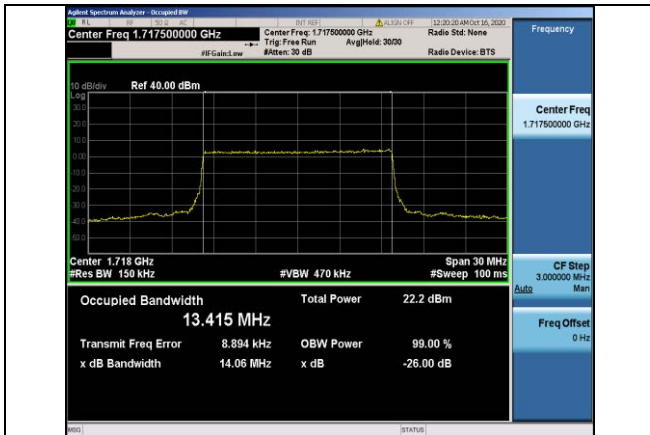

Band4-10MHz-16QAM-20000-50RB#0-8.9322

Band4-15MHz-QPSK-20025-75RB#0-8.9625

Band4-10MHz-16QAM-20175-50RB#0-8.9318

Band4-15MHz-QPSK-20175-75RB#0-13.389

Band4-10MHz-16QAM-20350-50RB#0-8.9433

Band4-15MHz-QPSK-20325-75RB#0-13.392