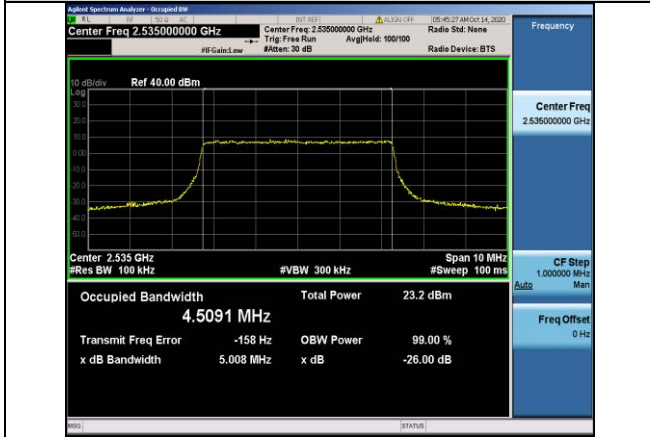

Band7-5MHz-16QAM-20775-25RB#0-4.5042

Band7-5MHz-16QAM-21100-25RB#0-4.5091