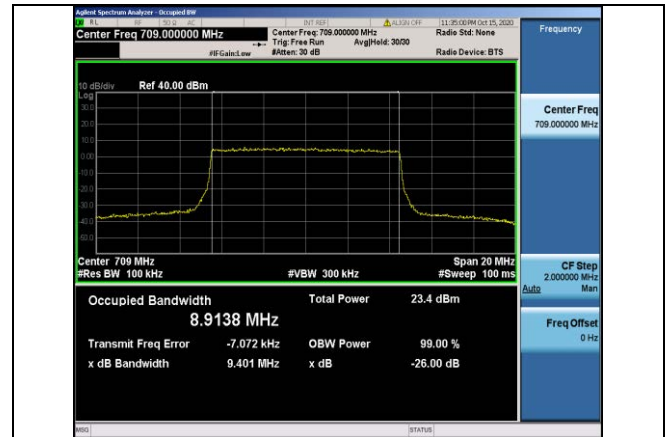

Band17-5MHz-QPSK-23825-25RB#0-4.4837

Band17-10MHz-QPSK-23780-50RB#0-8.9138