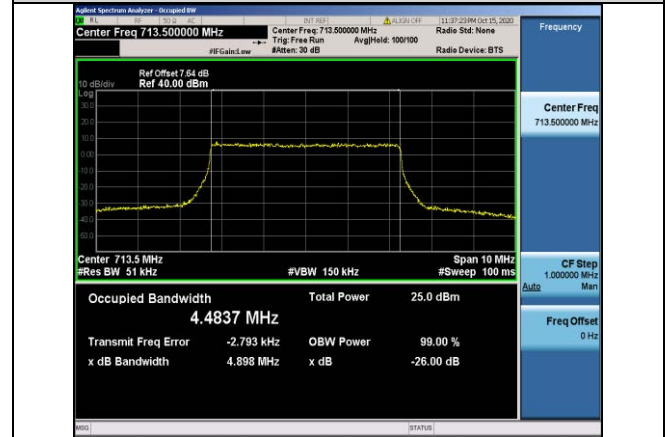

Band12-10MHz-16QAM-23060-50RB#0-8.9364

Band17-5MHz-QPSK-23755-25RB#0-4.4737

Band12-10MHz-16QAM-23095-50RB#0-8.9248

Band17-5MHz-QPSK-23790-25RB#0-4.4787

Band12-10MHz-16QAM-23130-50RB#0-8.9322

Band17-5MHz-QPSK-23825-25RB#0-4.4837