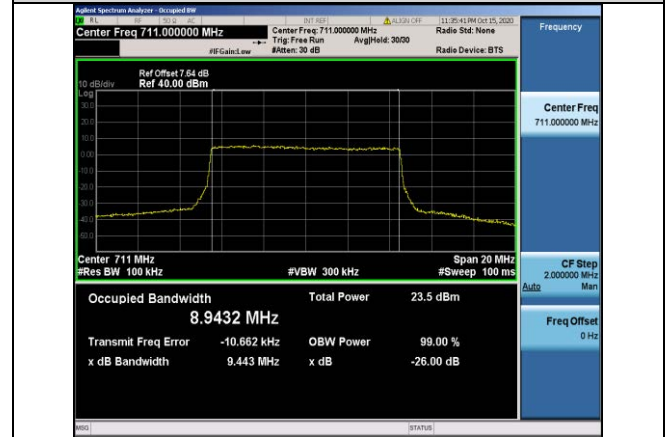

Band17-5MHz-16QAM-23755-25RB#0-4.4746

Band17-10MHz-QPSK-23780-50RB#0-8.9138

Band17-5MHz-16QAM-23790-25RB#0-4.4805

Band17-10MHz-QPSK-23790-50RB#0-8.9236

Band17-5MHz-16QAM-23825-25RB#0-4.4816

Band17-10MHz-QPSK-23800-50RB#0-8.9432