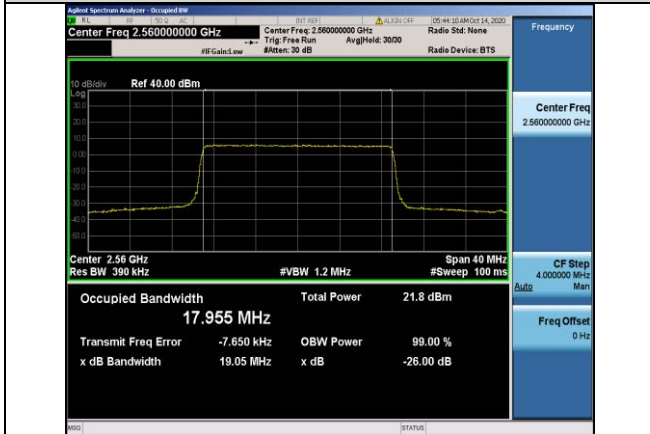

Band7-20MHz-16QAM-20850-100RB#0-17.942

Band12-1.4MHz-QPSK-23017-6RB#0-1.0791

Band7-20MHz-16QAM-21100-100RB#0-17.981

Band12-1.4MHz-QPSK-23095-6RB#0-1.0767

Band7-20MHz-16QAM-21350-100RB#0-17.955

Band12-1.4MHz-QPSK-23173-6RB#0-1.0786