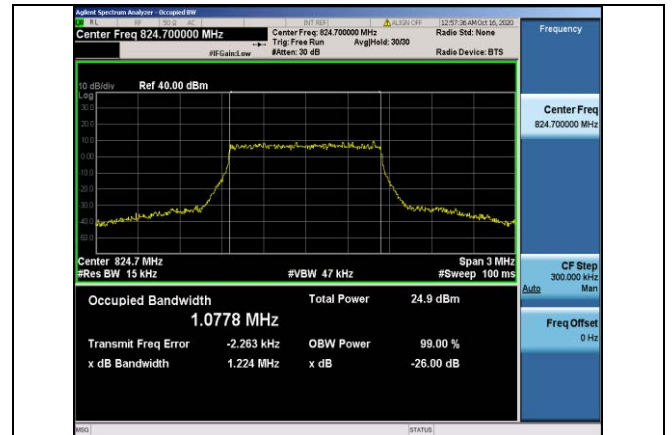

Band4-20MHz-QPSK-20300-100RB#0-17.869

Band5-1.4MHz-QPSK-20407-6RB#0-1.0778