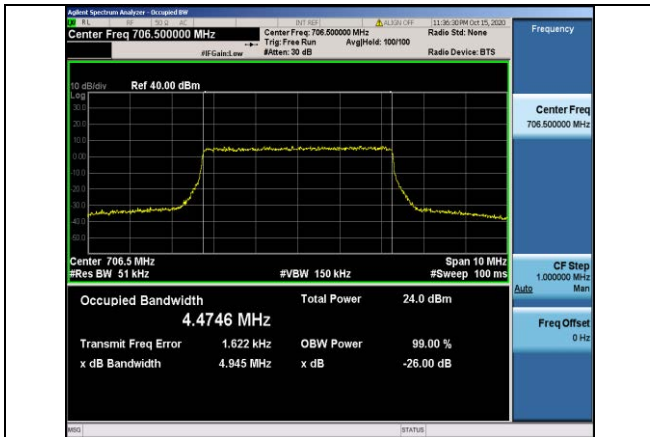

Band12-10MHz-16QAM-23060-50RB#0-8.9364

Band17-5MHz-QPSK-23755-25RB#0-4.4737

Band12-10MHz-16QAM-23095-50RB#0-8.9248

Band17-5MHz-QPSK-23790-25RB#0-4.4787

Band12-10MHz-16QAM-23130-50RB#0-8.9322

Band17-5MHz-QPSK-23825-25RB#0-4.4837