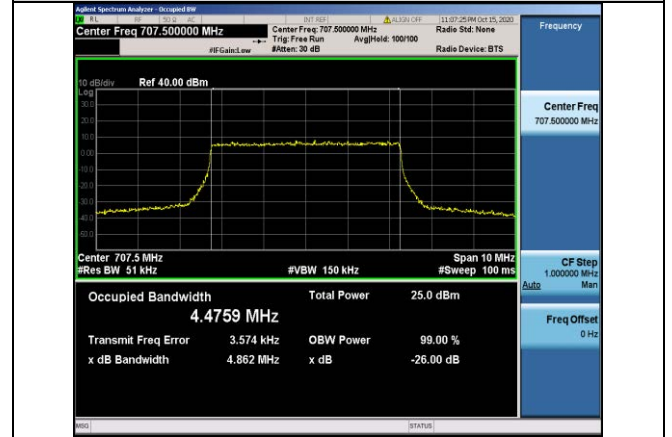

Band12-5MHz-QPSK-23035-25RB#0-4.4787

Band12-5MHz-QPSK-23095-25RB#0-4.4759