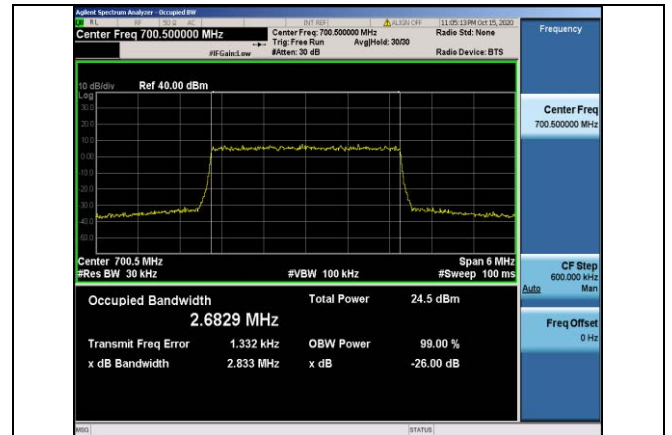

Band12-1.4MHz-QPSK-23173-6RB#0-1.0786

Band12-3MHz-QPSK-23025-15RB#0-2.6829