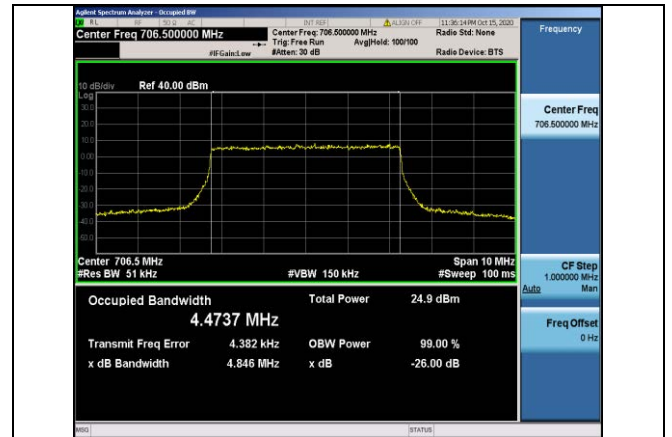

Band12-10MHz-QPSK-23130-50RB#0-8.9349

Band17-5MHz-QPSK-23755-25RB#0-4.4737