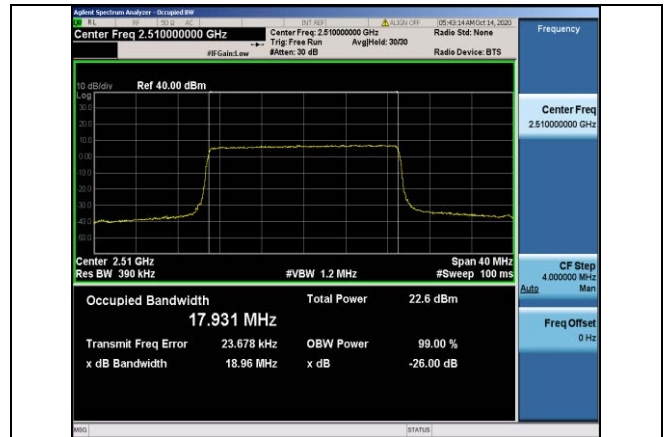

Band7-15MHz-QPSK-21375-75RB#0-13.494

Band7-20MHz-QPSK-20850-100RB#0-17.931