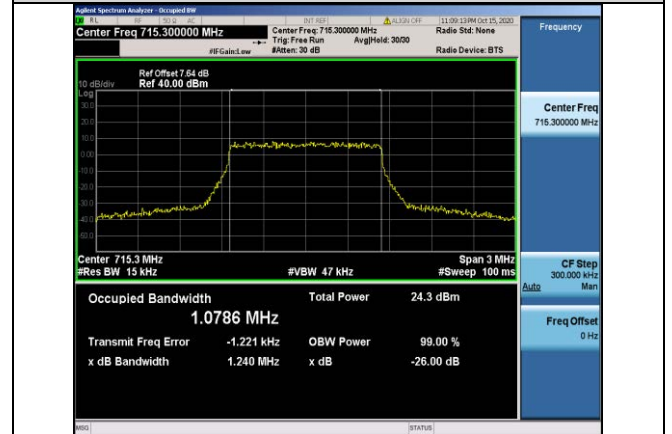

Band7-20MHz-16QAM-20850-100RB#0-17.942

Band12-1.4MHz-QPSK-23017-6RB#0-1.0791

Band7-20MHz-16QAM-21100-100RB#0-17.981

Band12-1.4MHz-QPSK-23095-6RB#0-1.0767

Band7-20MHz-16QAM-21350-100RB#0-17.955

Band12-1.4MHz-QPSK-23173-6RB#0-1.0786