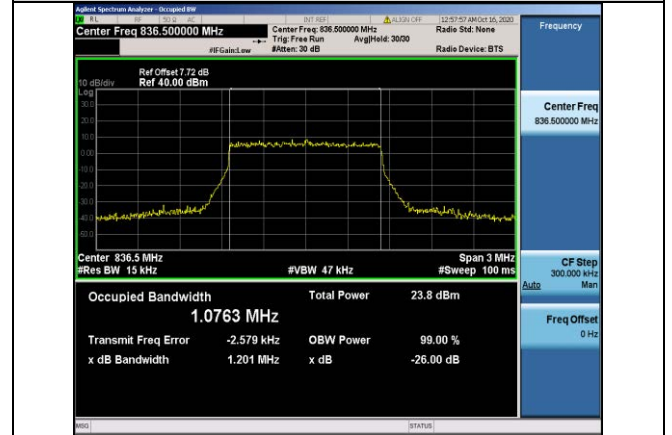

Band5-1.4MHz-QPSK-20407-6RB#0-1.0778

Band5-1.4MHz-QPSK-20525-6RB#0-1.0763