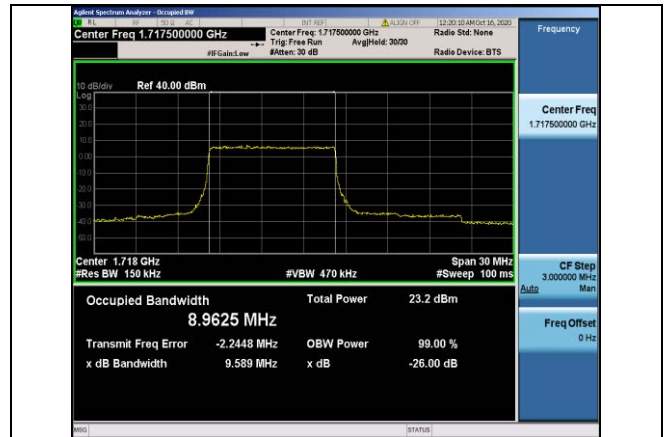

Band4-10MHz-16QAM-20000-50RB#0-8.9322

Band4-15MHz-QPSK-20025-75RB#0-8.9625

Band4-10MHz-16QAM-20175-50RB#0-8.9318

Band4-15MHz-QPSK-20175-75RB#0-13.389

Band4-10MHz-16QAM-20350-50RB#0-8.9433

Band4-15MHz-QPSK-20325-75RB#0-13.392