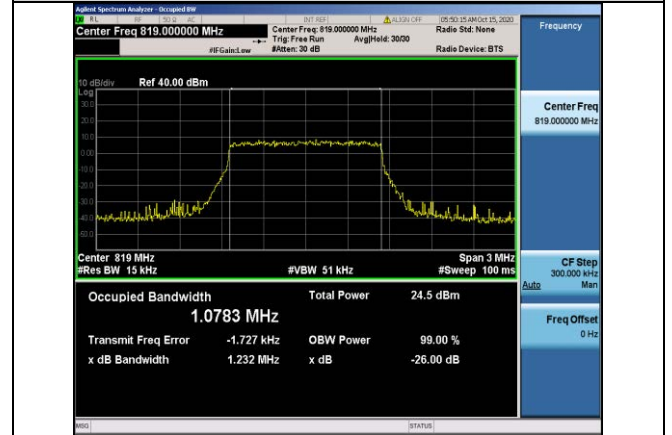

Band26-1.4MHz-QPSK-26697-6RB#0-1.0796

Band26-1.4MHz-QPSK-26740-6RB#0-1.0783