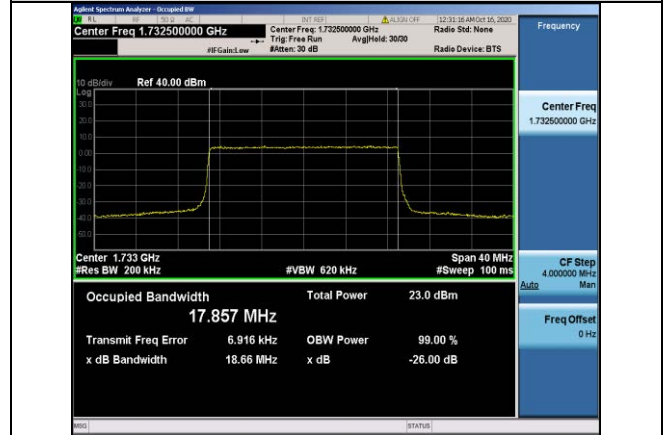

Band4-20MHz-QPSK-20050-100RB#0-17.874

Band4-20MHz-QPSK-20175-100RB#0-17.857