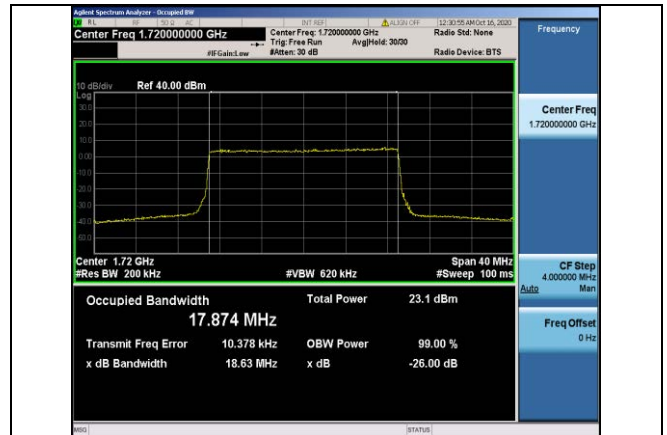

Band4-15MHz-QPSK-20325-75RB#0-13.392

Band4-20MHz-QPSK-20050-100RB#0-17.874