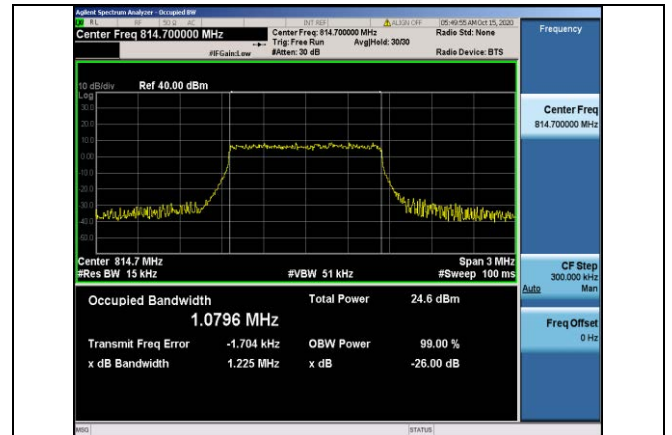

Band17-10MHz-QPSK-23800-50RB#0-8.9432

Band26-1.4MHz-QPSK-26697-6RB#0-1.0796