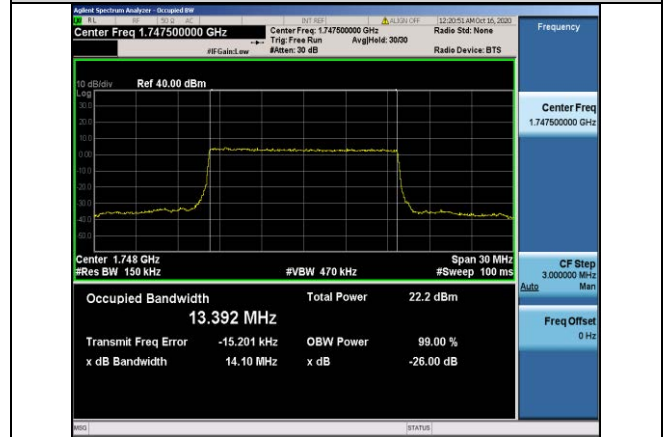

Band4-10MHz-16QAM-20000-50RB#0-8.9322

Band4-15MHz-QPSK-20025-75RB#0-8.9625

Band4-10MHz-16QAM-20175-50RB#0-8.9318

Band4-15MHz-QPSK-20175-75RB#0-13.389

Band4-10MHz-16QAM-20350-50RB#0-8.9433

Band4-15MHz-QPSK-20325-75RB#0-13.392