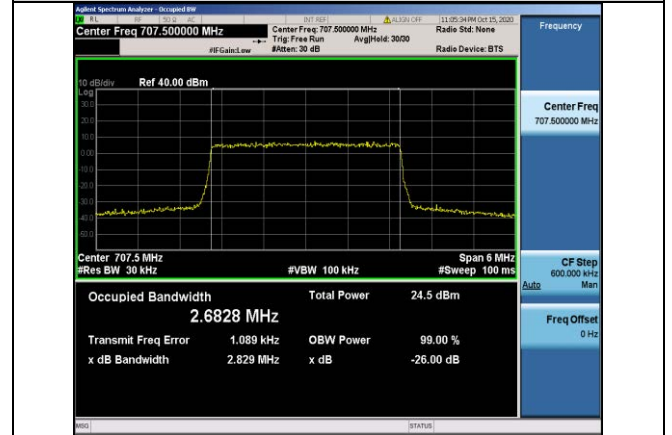

Band12-3MHz-QPSK-23025-15RB#0-2.6829

Band12-3MHz-QPSK-23095-15RB#0-2.6828