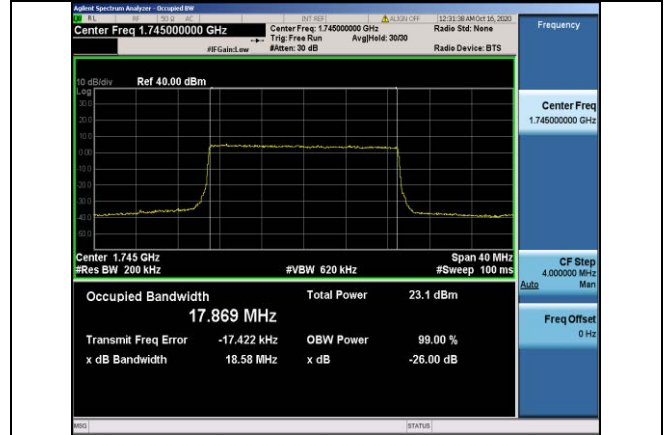

Band4-15MHz-16QAM-20025-75RB#0-13.415

Band4-20MHz-QPSK-20050-100RB#0-17.874

Band4-15MHz-16QAM-20175-75RB#0-13.393

Band4-20MHz-QPSK-20175-100RB#0-17.857

Band4-15MHz-16QAM-20325-75RB#0-13.399

Band4-20MHz-QPSK-20300-100RB#0-17.869