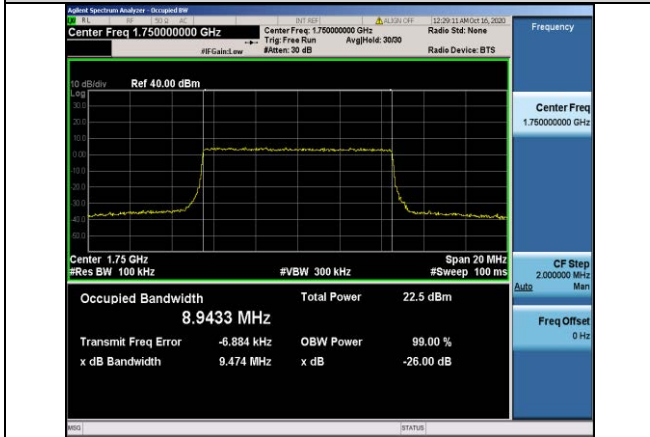

Band4-10MHz-16QAM-20000-50RB#0-8.9322

Band4-15MHz-QPSK-20025-75RB#0-8.9625

Band4-10MHz-16QAM-20175-50RB#0-8.9318

Band4-15MHz-QPSK-20175-75RB#0-13.389

Band4-10MHz-16QAM-20350-50RB#0-8.9433

Band4-15MHz-QPSK-20325-75RB#0-13.392