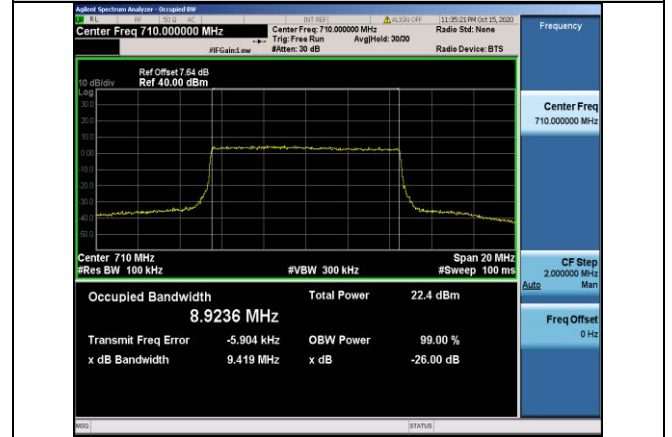

Band17-10MHz-QPSK-23780-50RB#0-8.9138

Band17-10MHz-QPSK-23790-50RB#0-8.9236