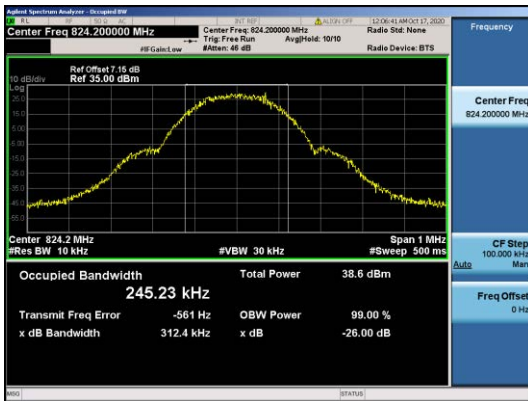

For GSM
Test Band=GSM850
Test Mode=GSM/TM1
Test Channel=LCH