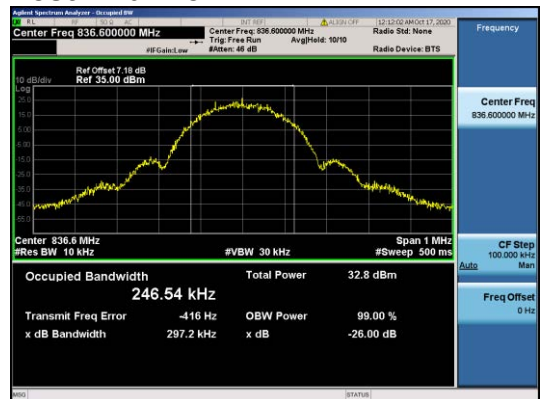

For GSM  
 Test Band=GSM850  
 Test Mode=GSM/TM1  
 Test Channel=LCH

Test Mode=GSM/TM2  
 Test Channel=LCH

Test Channel=MCH

Test Channel=MCH

Test Channel=HCH

Test Channel=MCH

**Test Band=GSM1900**  
**Test Mode=GSM/TM1**  
**Test Channel=LCH**

**Test Mode=GSM/TM2**  
**Test Channel=LCH**

**Test Channel=MCH**

**Test Channel=MCH**

**Test Channel=HCH**

**Test Channel=HCH**

For WCDMA  
 Test Band=WCDMA850  
 Test Mode=UMTS/TM3  
 Test Channel=LCH

Test Channel=MCH