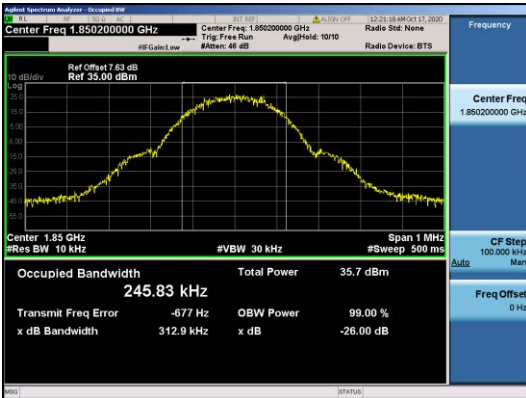

For GSM  
 Test Band=GSM850  
 Test Mode=GSM/TM1  
 Test Channel=LCH

Test Mode=GSM/TM2  
 Test Channel=LCH

Test Channel=MCH

Test Channel=MCH

Test Channel=HCH

Test Channel=MCH

**Test Band=GSM1900**  
**Test Mode=GSM/TM1**  
**Test Channel=LCH**

**Test Mode=GSM/TM2**  
**Test Channel=LCH**

**Test Channel=MCH**

**Test Channel=MCH**

**Test Channel=HCH**

**Test Channel=HCH**

For WCDMA  
 Test Band=WCDMA850  
 Test Mode=UMTS/TM3  
 Test Channel=LCH

Test Channel=MCH