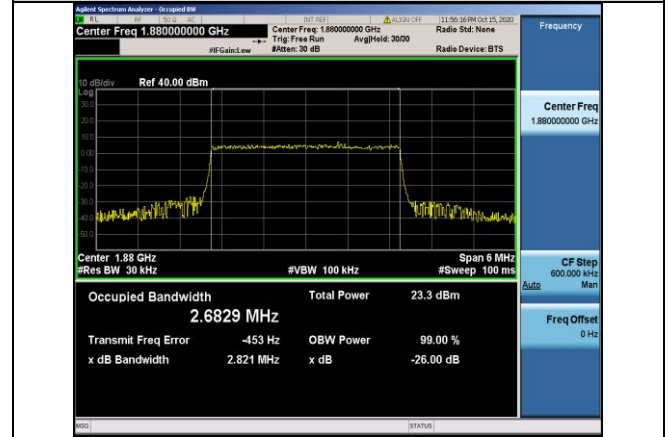

Band2-3MHz-QPSK-18900-15RB#0-2.6829