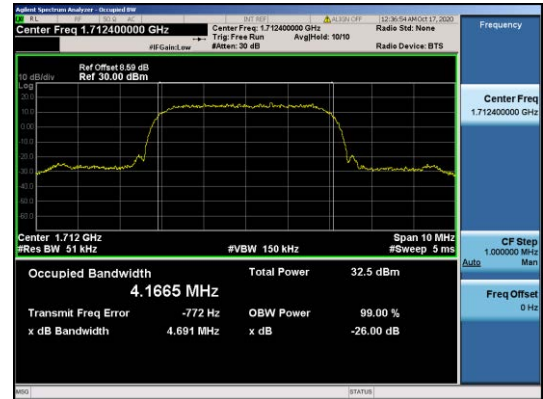

**Test Mode=GSM/TM2**  
**Test Channel=LCH**

**Test Channel=MCH**

**Test Channel=MCH**

**Test Channel=HCH**

**Test Channel=HCH**

For WCDMA  
 Test Band=WCDMA850  
 Test Mode=UMTS/TM3  
 Test Channel=LCH

Test Channel=MCH

Test Channel=HCH

Test Band=WCDMA1700  
 Test Mode=UMTS/TM3  
 Test Channel=LCH

Test Channel=MCH

Test Channel=HCH

Test Band=WCDMA1900  
 Test Mode=UMTS/TM3  
 Test Channel=LCH

Test Channel=MCH

Test Channel=HCH