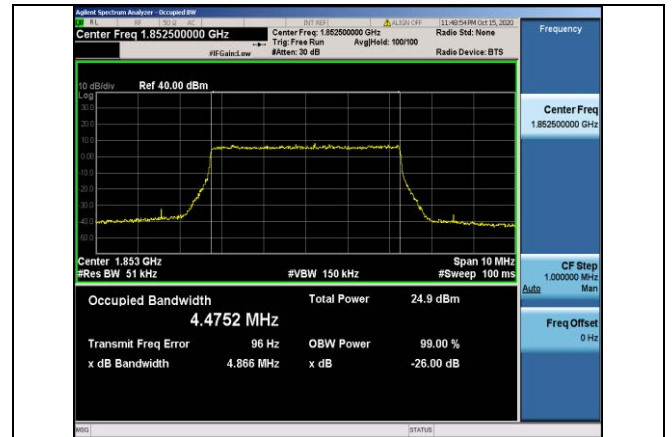

Band2-5MHz-QPSK-18625-25RB#0-4.4752