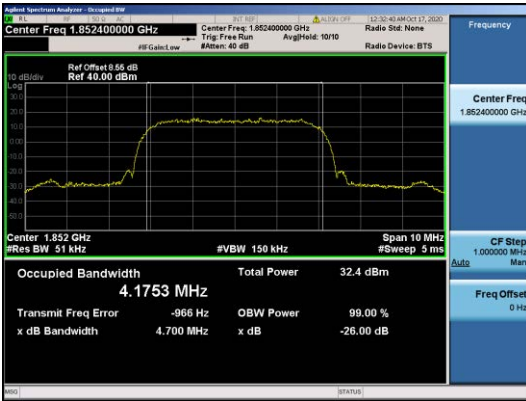

**Test Mode=GSM/TM2**  
**Test Channel=LCH**

**Test Channel=MCH**

**Test Channel=MCH**

**Test Channel=HCH**

**Test Channel=HCH**

For WCDMA  
 Test Band=WCDMA850  
 Test Mode=UMTS/TM3  
 Test Channel=LCH

Test Channel=MCH

Test Channel=HCH

Test Band=WCDMA1700  
 Test Mode=UMTS/TM3  
 Test Channel=LCH

Test Channel=MCH

Test Channel=HCH

Test Band=WCDMA1900  
 Test Mode=UMTS/TM3  
 Test Channel=LCH

Test Channel=MCH

Test Channel=HCH

LTE Mode with QPSK  
 Modulation(TM4) & LTE Mode with  
 16QAM Modulation(TM5)

Band2-1.4MHz-QPSK-18607-6RB#0-1.0783

Band2-1.4MHz-QPSK-18900-6RB#0-1.0778

Band2-1.4MHz-QPSK-19193-6RB#0-1.0766

Band2-1.4MHz-16QAM-18607-6RB#0-1.0771