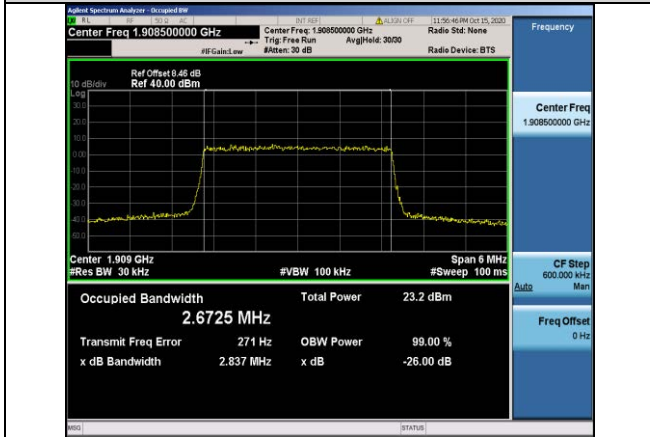

Band2-3MHz-16QAM-19185-15RB#0-2.6725