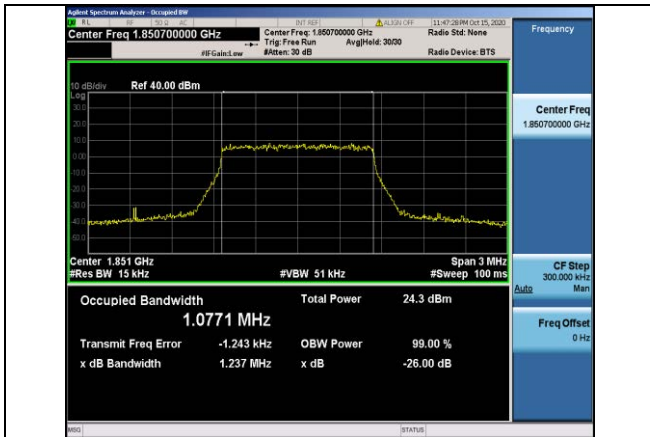

LTE Mode with QPSK  
 Modulation(TM4) & LTE Mode with  
 16QAM Modulation(TM5)

Band2-1.4MHz-QPSK-18607-6RB#0-1.0783

Band2-1.4MHz-QPSK-18900-6RB#0-1.0778

Band2-1.4MHz-QPSK-19193-6RB#0-1.0766

Band2-1.4MHz-16QAM-18607-6RB#0-1.0771