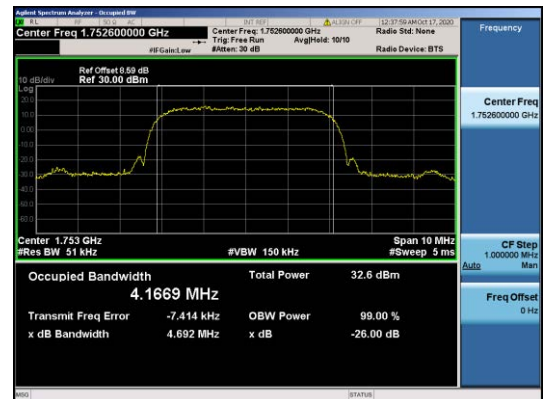

**Test Mode=GSM/TM2**  
**Test Channel=LCH**

**Test Channel=MCH**

**Test Channel=MCH**

**Test Channel=HCH**

**Test Channel=HCH**

For WCDMA  
 Test Band=WCDMA850  
 Test Mode=UMTS/TM3  
 Test Channel=LCH

Test Channel=MCH

Test Channel=HCH

Test Band=WCDMA1700  
 Test Mode=UMTS/TM3  
 Test Channel=LCH

Test Channel=MCH

Test Channel=HCH

Test Band=WCDMA1900  
 Test Mode=UMTS/TM3  
 Test Channel=LCH

Test Channel=MCH

Test Channel=HCH

LTE Mode with QPSK  
 Modulation(TM4) & LTE Mode with  
 16QAM Modulation(TM5)

Band2-1.4MHz-QPSK-18607-6RB#0-1.0783

Band2-1.4MHz-QPSK-18900-6RB#0-1.0778

Band2-1.4MHz-QPSK-19193-6RB#0-1.0766

Band2-1.4MHz-16QAM-18607-6RB#0-1.0771