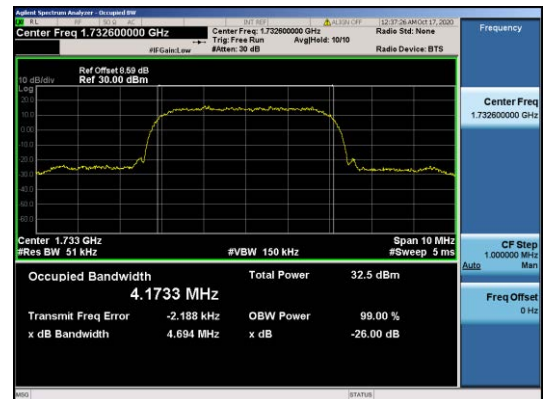

**Test Mode=GSM/TM2**  
**Test Channel=LCH**

**Test Channel=MCH**

**Test Channel=MCH**

**Test Channel=HCH**

**Test Channel=HCH**

For WCDMA  
 Test Band=WCDMA850  
 Test Mode=UMTS/TM3  
 Test Channel=LCH

Test Channel=MCH

Test Channel=HCH

Test Band=WCDMA1700  
 Test Mode=UMTS/TM3  
 Test Channel=LCH

Test Channel=MCH

Test Channel=HCH

Test Band=WCDMA1900  
 Test Mode=UMTS/TM3  
 Test Channel=LCH

Test Channel=MCH

Test Channel=HCH