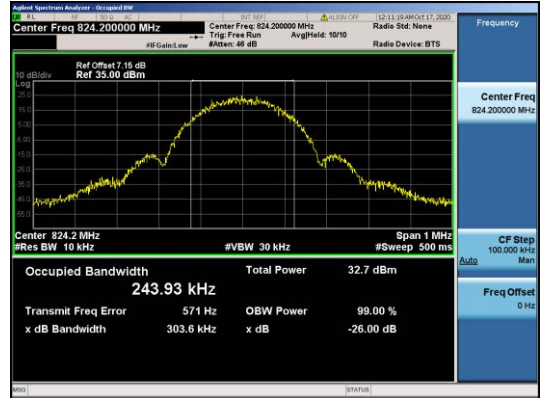

Test Mode=GSM/TM2
Test Channel=LCH