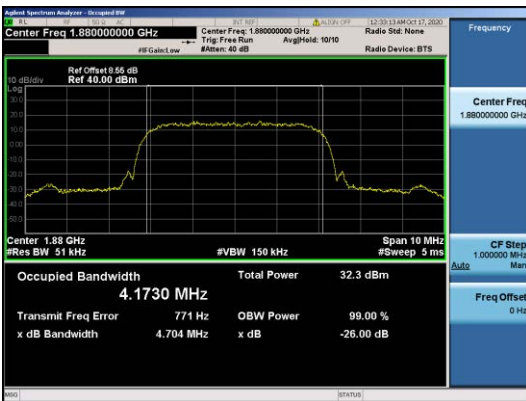

**Test Mode=GSM/TM2**  
**Test Channel=LCH**

**Test Channel=MCH**

**Test Channel=MCH**

**Test Channel=HCH**

**Test Channel=HCH**

For WCDMA  
 Test Band=WCDMA850  
 Test Mode=UMTS/TM3  
 Test Channel=LCH

Test Channel=MCH

Test Channel=HCH

Test Band=WCDMA1700  
 Test Mode=UMTS/TM3  
 Test Channel=LCH

Test Channel=MCH

Test Channel=HCH

Test Band=WCDMA1900  
 Test Mode=UMTS/TM3  
 Test Channel=LCH

Test Channel=MCH

Test Channel=HCH

LTE Mode with QPSK  
 Modulation(TM4) & LTE Mode with  
 16QAM Modulation(TM5)

Band2-1.4MHz-QPSK-18607-6RB#0-1.0783

Band2-1.4MHz-QPSK-18900-6RB#0-1.0778

Band2-1.4MHz-QPSK-19193-6RB#0-1.0766

Band2-1.4MHz-16QAM-18607-6RB#0-1.0771