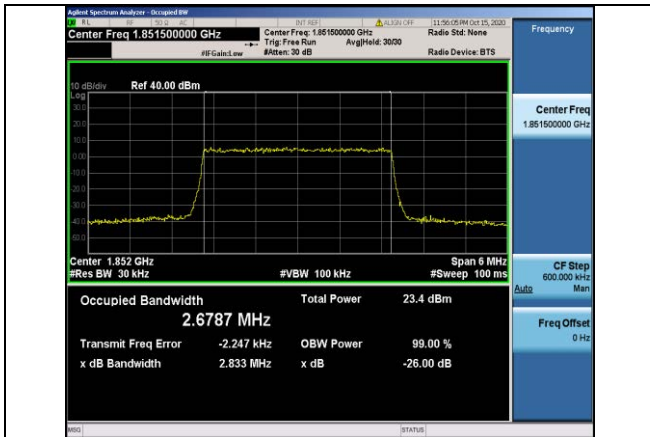

Band2-3MHz-16QAM-18615-15RB#0-2.6787