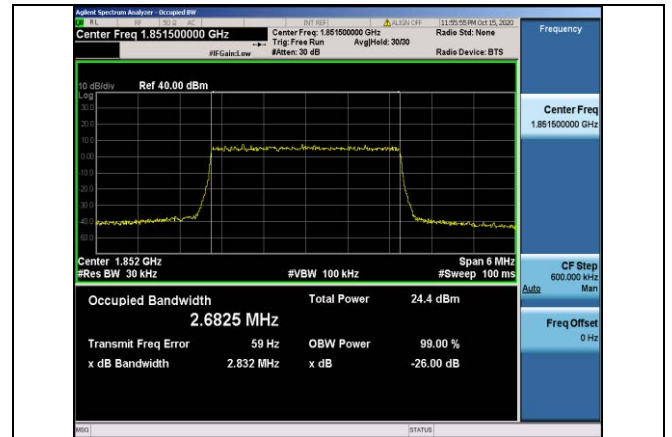

LTE Mode with QPSK  
 Modulation(TM4) & LTE Mode with  
 16QAM Modulation(TM5)

Band2-1.4MHz-QPSK-18607-6RB#0-1.0783

Band2-1.4MHz-QPSK-18900-6RB#0-1.0778

Band2-1.4MHz-QPSK-19193-6RB#0-1.0766

Band2-1.4MHz-16QAM-18607-6RB#0-1.0771