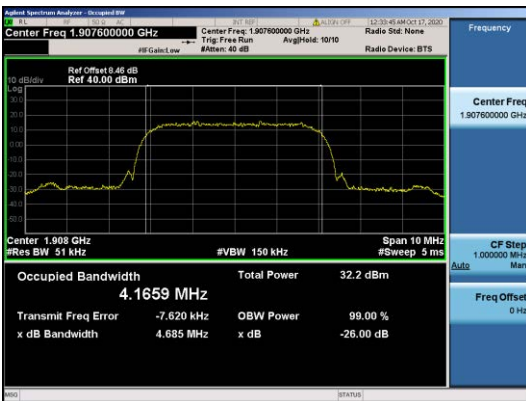

**Test Mode=GSM/TM2**  
**Test Channel=LCH**

**Test Channel=MCH**

**Test Channel=MCH**

**Test Channel=HCH**

**Test Channel=HCH**

For WCDMA  
 Test Band=WCDMA850  
 Test Mode=UMTS/TM3  
 Test Channel=LCH

Test Channel=MCH

Test Channel=HCH

Test Band=WCDMA1700  
 Test Mode=UMTS/TM3  
 Test Channel=LCH

Test Channel=MCH

Test Channel=HCH

Test Band=WCDMA1900  
 Test Mode=UMTS/TM3  
 Test Channel=LCH

Test Channel=MCH

Test Channel=HCH

LTE Mode with QPSK  
 Modulation(TM4) & LTE Mode with  
 16QAM Modulation(TM5)

Band2-1.4MHz-QPSK-18607-6RB#0-1.0783

Band2-1.4MHz-QPSK-18900-6RB#0-1.0778

Band2-1.4MHz-QPSK-19193-6RB#0-1.0766

Band2-1.4MHz-16QAM-18607-6RB#0-1.0771