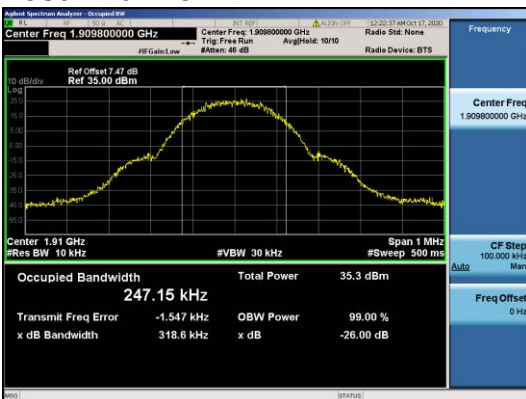

**Test Mode=GSM/TM2**  
**Test Channel=LCH**

**Test Channel=MCH**

**Test Channel=MCH**

**Test Channel=HCH**

**Test Channel=HCH**

For WCDMA  
 Test Band=WCDMA850  
 Test Mode=UMTS/TM3  
 Test Channel=LCH

Test Channel=MCH

Test Channel=HCH

Test Band=WCDMA1700  
 Test Mode=UMTS/TM3  
 Test Channel=LCH

Test Channel=MCH

Test Channel=HCH

Test Band=WCDMA1900  
 Test Mode=UMTS/TM3  
 Test Channel=LCH

Test Channel=MCH

Test Channel=HCH