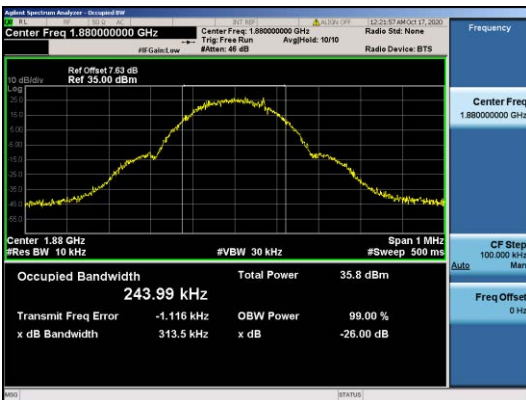

For GSM  
 Test Band=GSM850  
 Test Mode=GSM/TM1  
 Test Channel=LCH

Test Mode=GSM/TM2  
 Test Channel=LCH

Test Channel=MCH

Test Channel=MCH

Test Channel=HCH

Test Channel=MCH

**Test Band=GSM1900**  
**Test Mode=GSM/TM1**  
**Test Channel=LCH**

**Test Mode=GSM/TM2**  
**Test Channel=LCH**

**Test Channel=MCH**

**Test Channel=MCH**

**Test Channel=HCH**

**Test Channel=HCH**

For WCDMA  
 Test Band=WCDMA850  
 Test Mode=UMTS/TM3  
 Test Channel=LCH

Test Channel=MCH