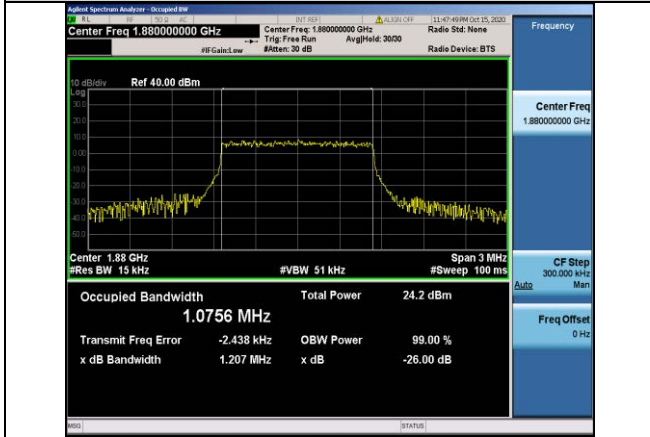

Band2-1.4MHz-16QAM-18900-6RB#0-1.0756