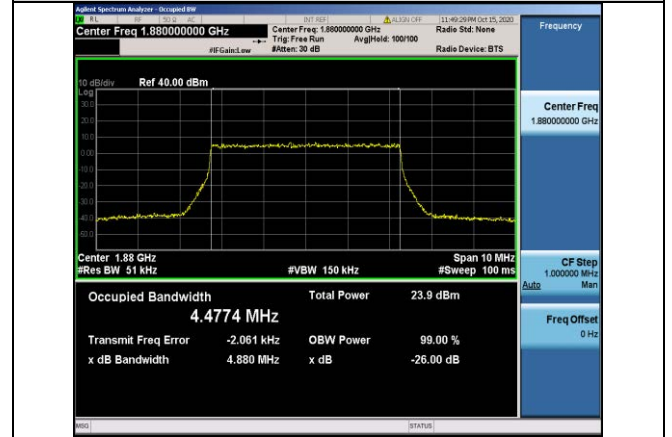

Band2-5MHz-QPSK-18900-25RB#0-4.4774