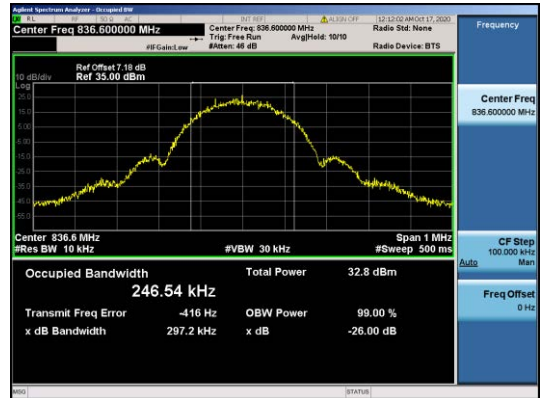

For GSM  
 Test Band=GSM850  
 Test Mode=GSM/TM1  
 Test Channel=LCH

Test Mode=GSM/TM2  
 Test Channel=LCH

Test Channel=MCH

Test Channel=MCH

Test Channel=HCH

Test Channel=MCH

**Test Band=GSM1900**  
**Test Mode=GSM/TM1**  
**Test Channel=LCH**

**Test Mode=GSM/TM2**  
**Test Channel=LCH**

**Test Channel=MCH**

**Test Channel=MCH**

**Test Channel=HCH**

**Test Channel=HCH**

For WCDMA  
 Test Band=WCDMA850  
 Test Mode=UMTS/TM3  
 Test Channel=LCH

Test Channel=MCH