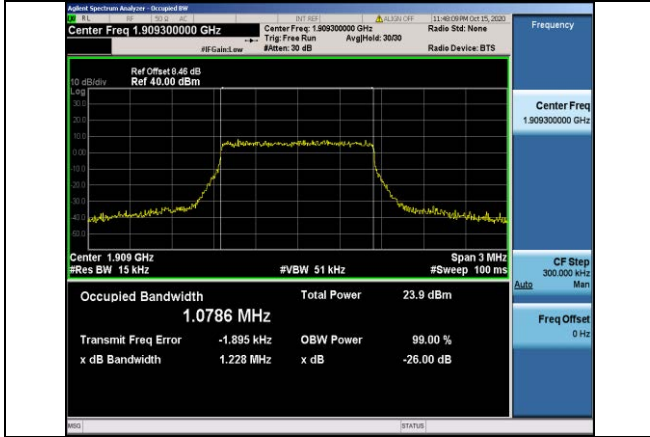

Band2-1.4MHz-16QAM-19193-6RB#0-1.0786