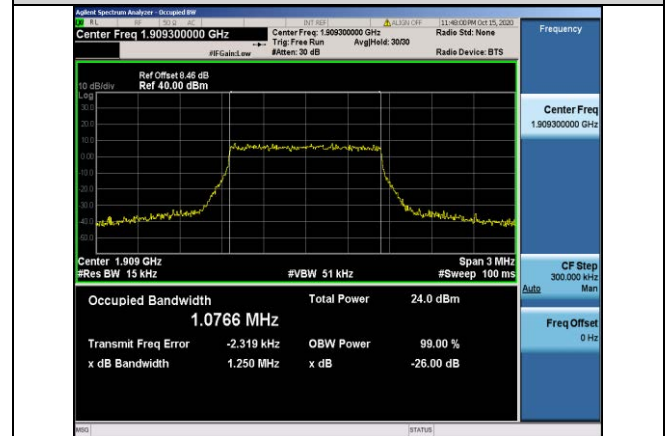

**Test Mode=GSM/TM2**  
**Test Channel=LCH**

**Test Channel=MCH**

**Test Channel=MCH**

**Test Channel=HCH**

**Test Channel=HCH**

For WCDMA  
 Test Band=WCDMA850  
 Test Mode=UMTS/TM3  
 Test Channel=LCH

Test Channel=MCH

Test Channel=HCH

Test Band=WCDMA1700  
 Test Mode=UMTS/TM3  
 Test Channel=LCH

Test Channel=MCH

Test Channel=HCH

Test Band=WCDMA1900  
 Test Mode=UMTS/TM3  
 Test Channel=LCH

Test Channel=MCH

Test Channel=HCH

LTE Mode with QPSK  
 Modulation(TM4) & LTE Mode with  
 16QAM Modulation(TM5)

Band2-1.4MHz-QPSK-18607-6RB#0-1.0783

Band2-1.4MHz-QPSK-18900-6RB#0-1.0778

Band2-1.4MHz-QPSK-19193-6RB#0-1.0766

Band2-1.4MHz-16QAM-18607-6RB#0-1.0771