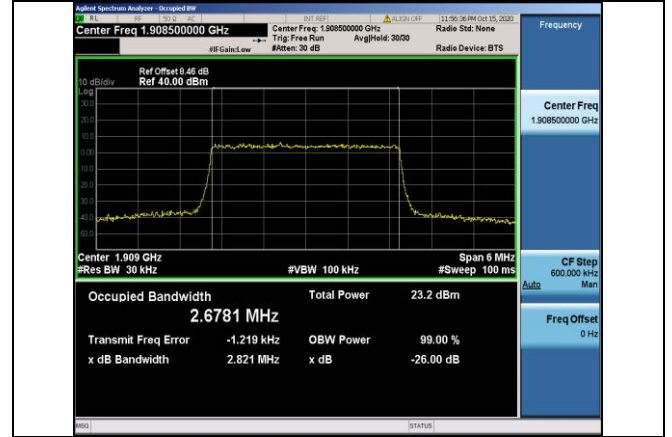

Band2-3MHz-QPSK-19185-15RB#0-2.6781