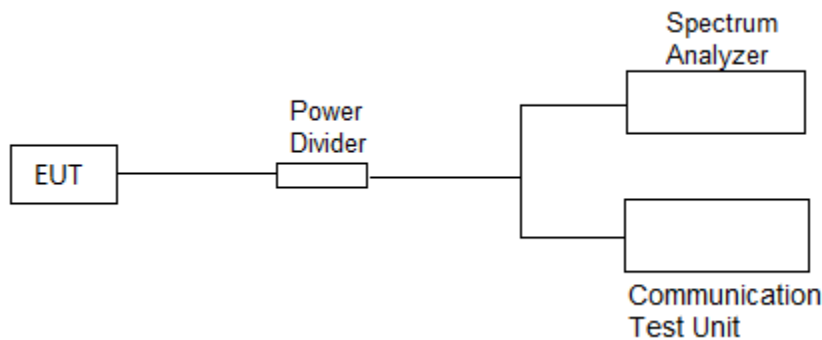

### 3.3. Block Diagram of EUT Configuration

Figure 1 EUT setup of test mode 1, 2, 3, 4, 5

### 3.4. Operating Condition of EUT

During all testing, EUT is in link mode with base station emulator at maximum power level. The spurious emission measurements were carried out in semi-anechoic chamber with 3-meter test range, and EUT is rotated on three test planes to find out the worst emission (X plane).