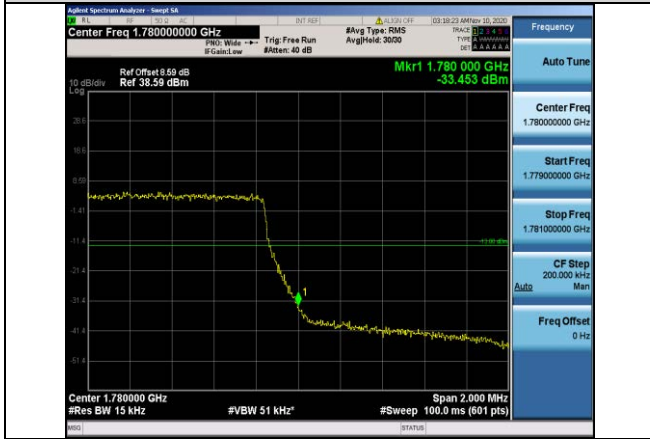

Band66-1.4MHz-16QAM-132665-1RB#5

Band66-1.4MHz-16QAM-132665-6RB#0