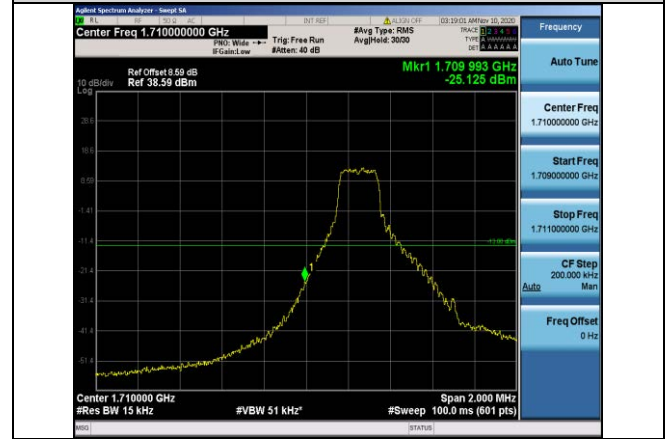

Band41-20MHz-16QAM-41140-100RB#0

Band66-1.4MHz-QPSK-132665-1RB#5

Band66-1.4MHz-QPSK-131979-1RB#0

Band66-1.4MHz-QPSK-132665-6RB#0

Band66-1.4MHz-QPSK-131979-6RB#0

Band66-1.4MHz-16QAM-131979-1RB#0

Band66-1.4MHz-16QAM-131979-6RB#0