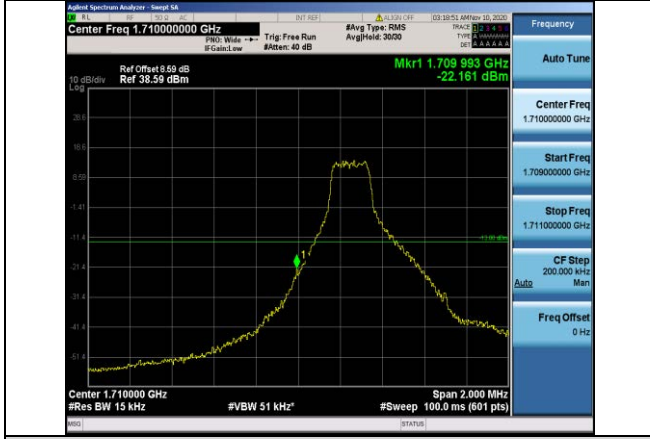

Band41-20MHz-16QAM-41140-100RB#0

Band66-1.4MHz-QPSK-131979-1RB#0