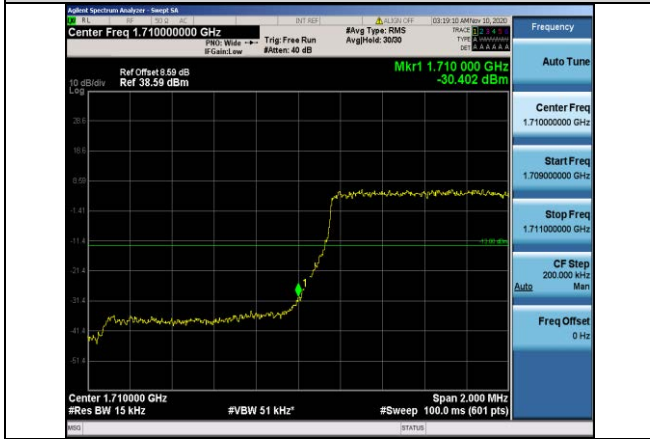

Band41-20MHz-16QAM-41140-100RB#0

Band66-1.4MHz-QPSK-132665-1RB#5

Band66-1.4MHz-QPSK-131979-1RB#0

Band66-1.4MHz-QPSK-132665-6RB#0

Band66-1.4MHz-QPSK-131979-6RB#0

Band66-1.4MHz-16QAM-131979-1RB#0

Band66-1.4MHz-16QAM-131979-6RB#0