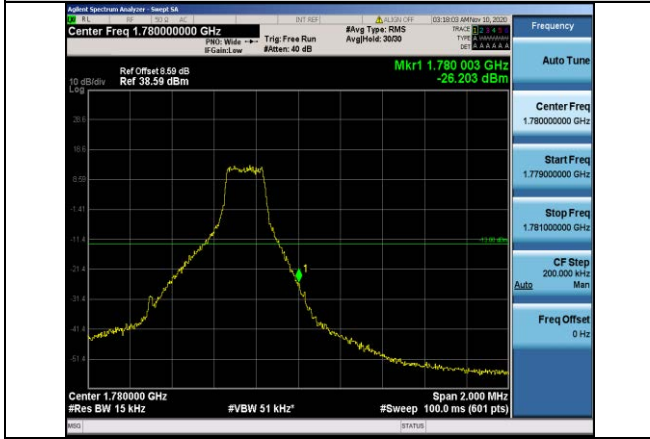

Band66-1.4MHz-16QAM-131979-6RB#0

Band66-1.4MHz-16QAM-132665-1RB#5