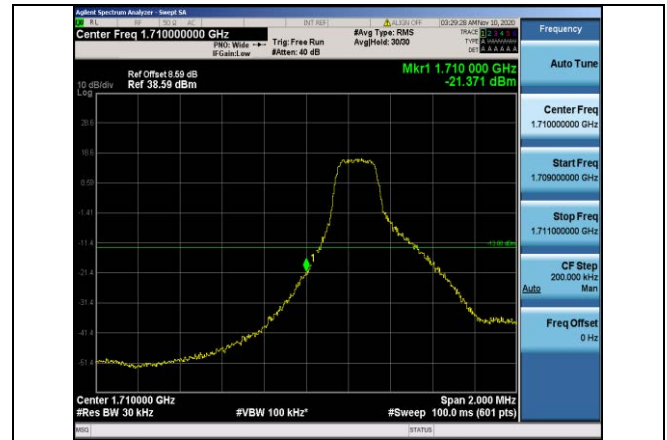

Band41-20MHz-16QAM-41140-100RB#0

Band66-1.4MHz-QPSK-132665-1RB#5

Band66-1.4MHz-QPSK-131979-1RB#0

Band66-1.4MHz-QPSK-132665-6RB#0

Band66-1.4MHz-QPSK-131979-6RB#0

Band66-1.4MHz-16QAM-131979-1RB#0

Band66-1.4MHz-16QAM-131979-6RB#0