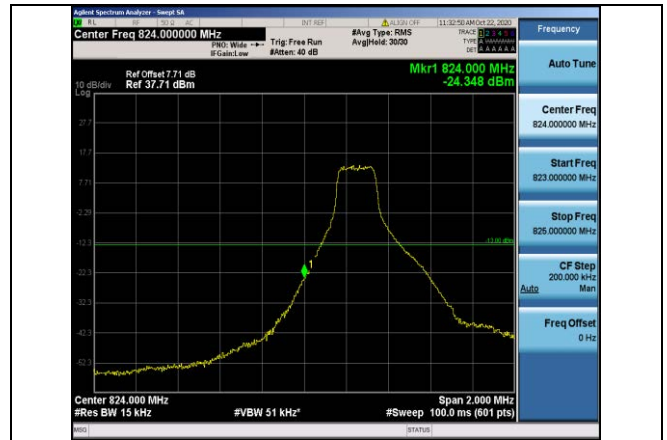

Band4-20MHz-16QAM-20050-100RB#0

Band4-20MHz-16QAM-20300-1RB#99

Band4-20MHz-16QAM-20300-100RB#0

Band5-1.4MHz-QPSK-20407-1RB#0

Band5-1.4MHz-QPSK-20407-6RB#0

Band5-1.4MHz-QPSK-20643-1RB#5

Band5-1.4MHz-QPSK-20643-6RB#0