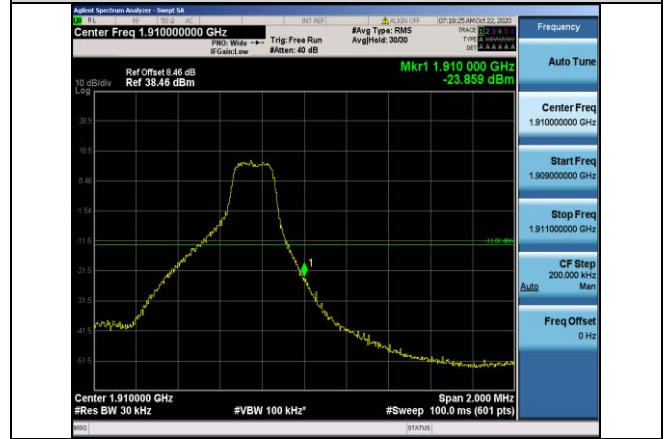

Band2-3MHz-16QAM-19185-1RB#14