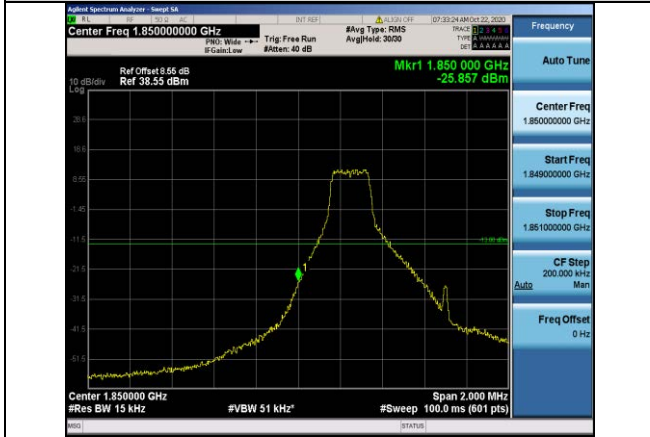

Band2-1.4MHz-16QAM-18607-1RB#0