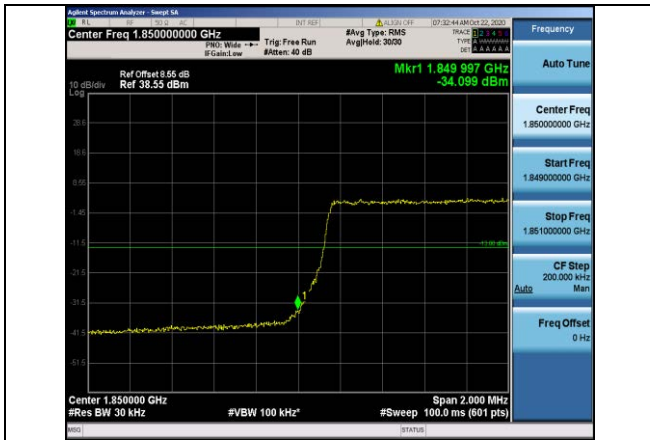

Band2-3MHz-QPSK-18615-15RB#0