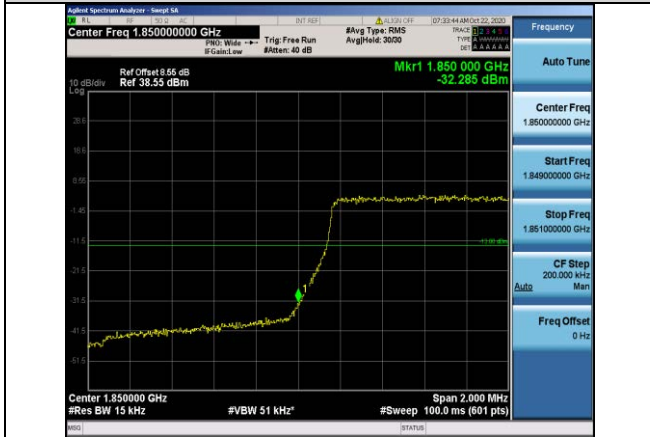

Band2-1.4MHz-16QAM-18607-6RB#0