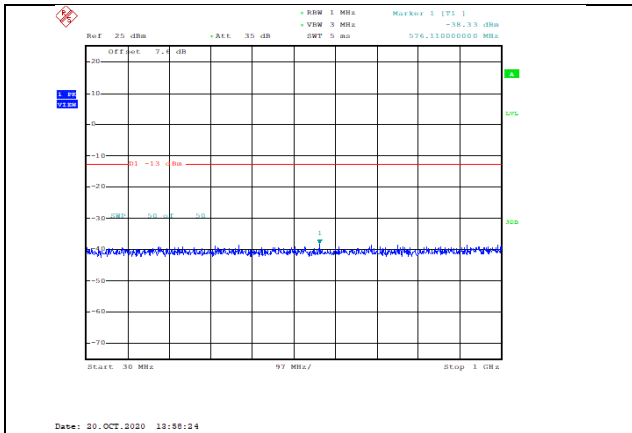

Band66-15MHz-16QAM-132322-1RB#0-Range1:30~1000MHz--38.33-PASS