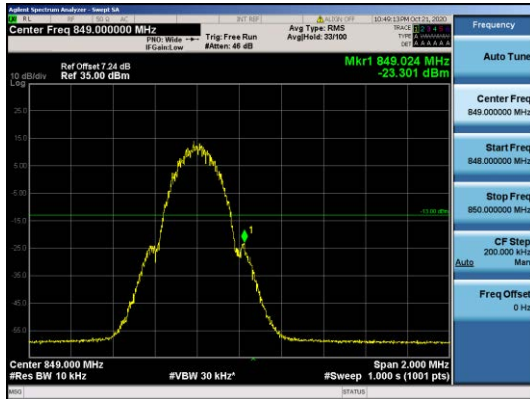

Band66-20MHz-16QAM-132572-1RB#0-Range1:30~1000MHz--38.55-PASS

Band66-20MHz-16QAM-132572-1RB#0-Range2:1000~20000MHz--31.25-PASS

Band Edges

For GSM

Test Band=GSM850

Test Mode=GSM/TM1

Test Channel=LCH

Test Channel=HCH

Test Mode=GSM/TM2

Test Channel=LCH

Test Channel=HCH

Test Band=GSM1900

Test Mode=GSM/TM1

Test Channel=LCH

Test Channel=HCH

Test Mode=GSM/TM2