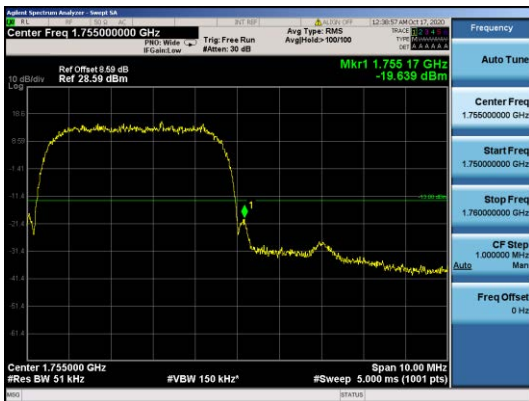

Test Mode=UMTSTM3

Test Channel=LCH

Test Channel=HCH

Test Band=WCDMA1700
 Test Mode=UMTSTM3
 Test Channel=LCH

Test Channel=HCH

LTE Mode with QPSK Modulation(TM4) & LTE Mode with 16QAM Modulation(TM5)

Band2-1.4MHz-QPSK-18607-1RB#0