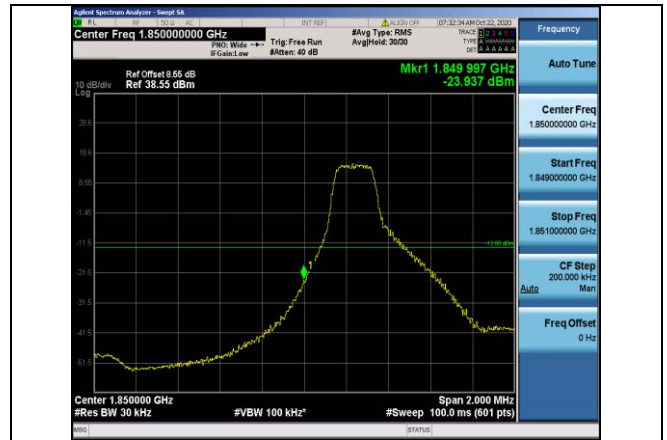

Band2-3MHz-16QAM-18615-1RB#0