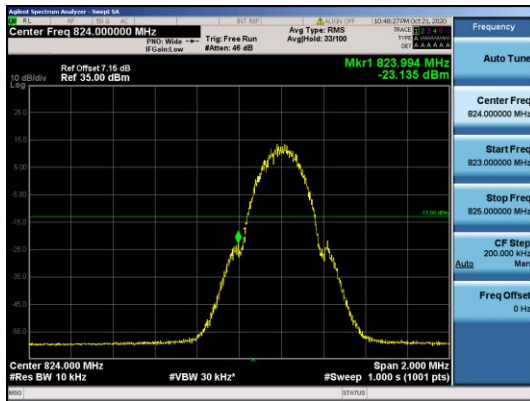

Band66-20MHz-16QAM-132572-1RB#0-Range1:30~1000MHz--38.55-PASS

Band66-20MHz-16QAM-132572-1RB#0-Range2:1000~20000MHz--31.25-PASS

Band Edges

For GSM

Test Band=GSM850

Test Mode=GSM/TM1

Test Channel=LCH

Test Channel=HCH

Test Mode=GSM/TM2

Test Channel=LCH

Test Channel=HCH

Test Band=GSM1900

Test Mode=GSM/TM1

Test Channel=LCH

Test Channel=HCH

Test Mode=GSM/TM2