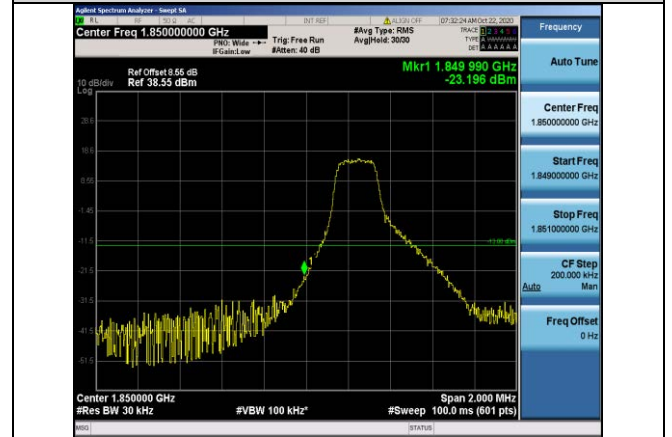

Band2-3MHz-QPSK-18615-1RB#0