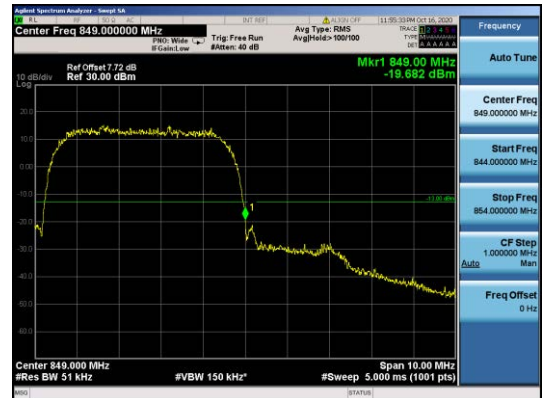

Test Mode=GSM/TM2

Test Channel=LCH

Test Channel=HCH

Test Band=GSM1900

Test Mode=GSM/TM1

Test Channel=LCH

Test Channel=HCH

Test Mode=GSM/TM2

Test Channel=LCH

Test Channel=HCH

For WCDMA

Test Band=WCDMA850

Test Mode=UMTS/TM3

Test Channel=LCH

Test Channel=HCH

Test Band=WCDMA1900

Test Mode=UMTSTM3

Test Channel=LCH

Test Channel=HCH

Test Band=WCDMA1700
 Test Mode=UMTSTM3
 Test Channel=LCH

Test Channel=HCH

LTE Mode with QPSK Modulation(TM4) & LTE Mode with 16QAM Modulation(TM5)

Band2-1.4MHz-QPSK-18607-1RB#0