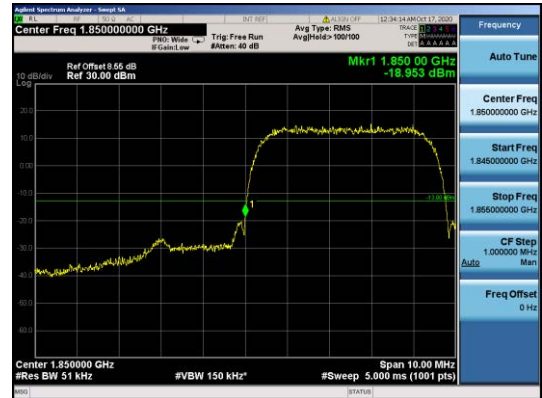

Test Mode=GSM/TM2

Test Channel=LCH

Test Channel=HCH

Test Band=GSM1900

Test Mode=GSM/TM1

Test Channel=LCH

Test Channel=HCH

Test Mode=GSM/TM2

Test Channel=LCH

Test Channel=HCH

For WCDMA

Test Band=WCDMA850

Test Mode=UMTS/TM3

Test Channel=LCH

Test Channel=HCH

Test Band=WCDMA1900

Test Mode=UMTSTM3

Test Channel=LCH

Test Channel=HCH

Test Band=WCDMA1700
 Test Mode=UMTSTM3
 Test Channel=LCH

Test Channel=HCH

LTE Mode with QPSK Modulation(TM4) & LTE Mode with 16QAM Modulation(TM5)

Band2-1.4MHz-QPSK-18607-1RB#0