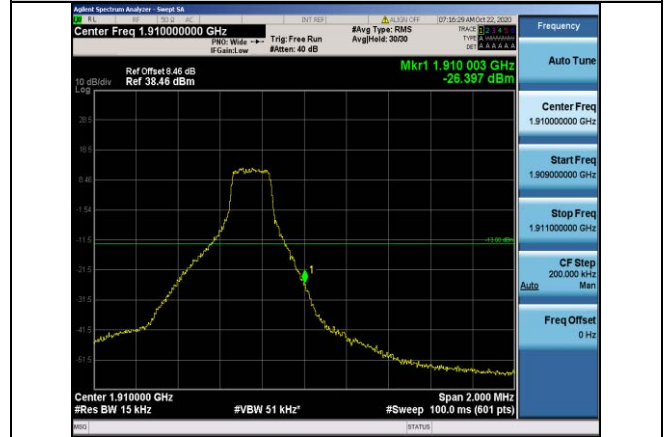

Band2-1.4MHz-QPSK-19193-1RB#5