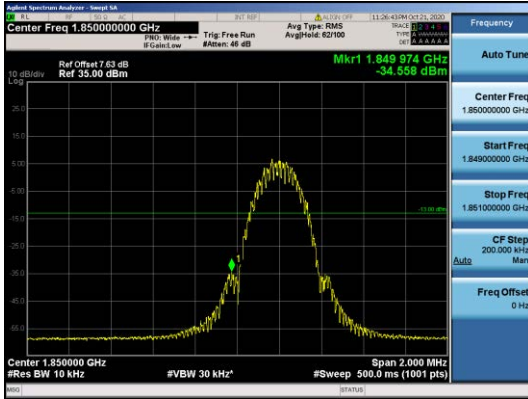

Test Mode=GSM/TM2

Test Channel=LCH

Test Channel=HCH

Test Band=GSM1900

Test Mode=GSM/TM1

Test Channel=LCH

Test Channel=HCH

Test Mode=GSM/TM2

Test Channel=LCH

Test Channel=HCH

For WCDMA

Test Band=WCDMA850

Test Mode=UMTS/TM3

Test Channel=LCH

Test Channel=HCH

Test Band=WCDMA1900