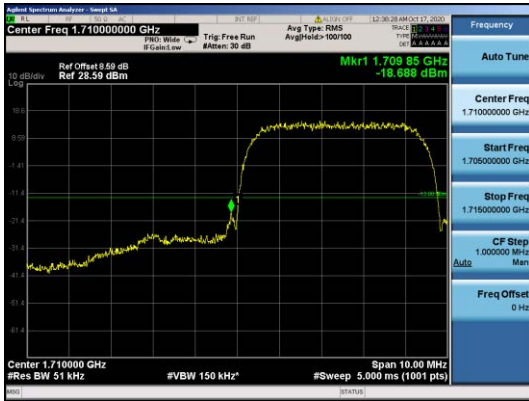

Test Mode=UMTSTM3

Test Channel=LCH

Test Channel=HCH

Test Band=WCDMA1700
 Test Mode=UMTSTM3
 Test Channel=LCH

Test Channel=HCH

LTE Mode with QPSK Modulation(TM4) & LTE Mode with 16QAM Modulation(TM5)

Band2-1.4MHz-QPSK-18607-1RB#0