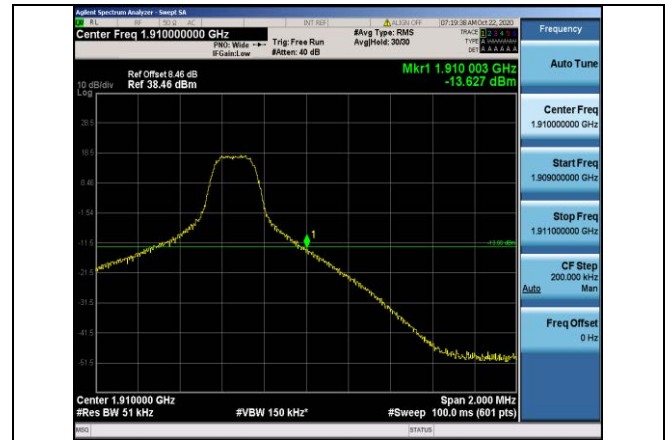

Band2-5MHz-QPSK-19175-1RB#24