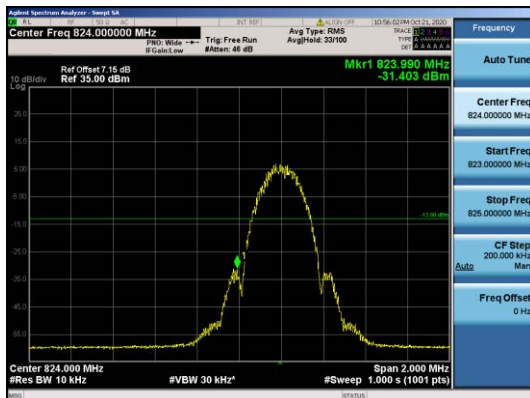

Band66-20MHz-16QAM-132572-1RB#0-Range1:30~1000MHz--38.55-PASS

Band66-20MHz-16QAM-132572-1RB#0-Range2:1000~20000MHz--31.25-PASS

Band Edges

For GSM

Test Band=GSM850

Test Mode=GSM/TM1

Test Channel=LCH

Test Channel=HCH

Test Mode=GSM/TM2

Test Channel=LCH

Test Channel=HCH

Test Band=GSM1900

Test Mode=GSM/TM1

Test Channel=LCH

Test Channel=HCH

Test Mode=GSM/TM2