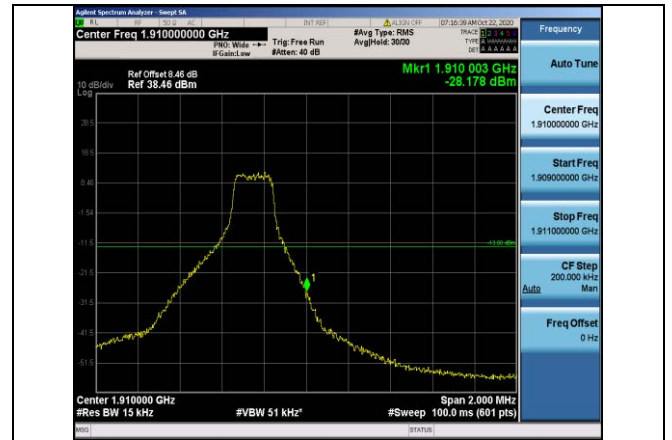

Band2-1.4MHz-16QAM-19193-1RB#5