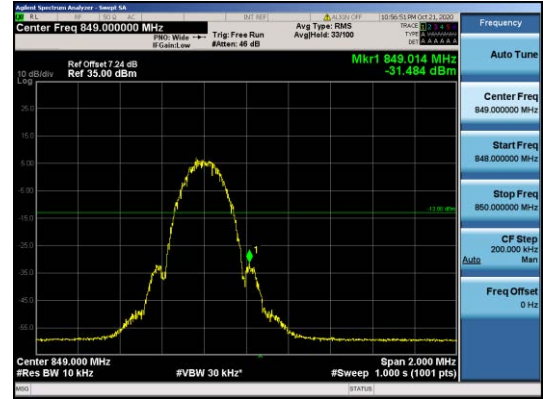

Band66-20MHz-16QAM-132572-1RB#0-Range1:30~1000MHz--38.55-PASS

Band66-20MHz-16QAM-132572-1RB#0-Range2:1000~20000MHz--31.25-PASS

Band Edges

For GSM

Test Band=GSM850

Test Mode=GSM/TM1

Test Channel=LCH

Test Channel=HCH

Test Mode=GSM/TM2

Test Channel=LCH

Test Channel=HCH

Test Band=GSM1900

Test Mode=GSM/TM1

Test Channel=LCH

Test Channel=HCH

Test Mode=GSM/TM2