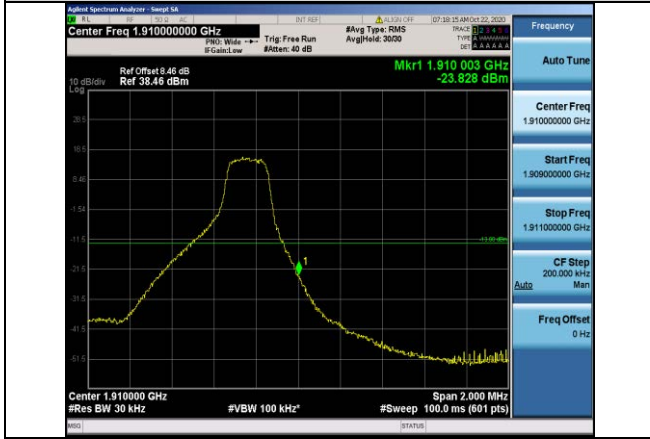

Band2-3MHz-QPSK-19185-1RB#14