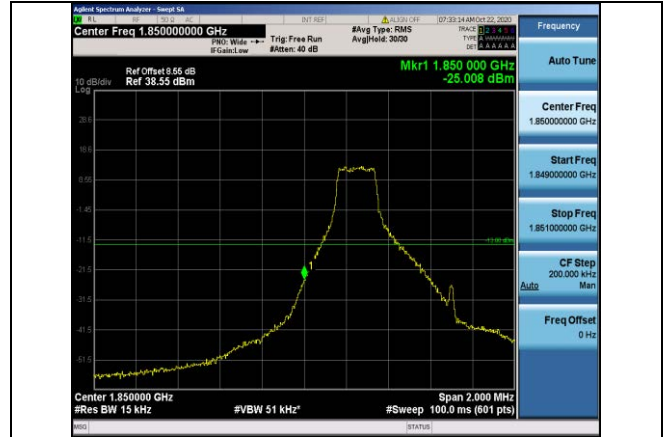

Test Channel=LCH

Test Channel=HCH

For WCDMA

Test Band=WCDMA850

Test Mode=UMTS/TM3

Test Channel=LCH

Test Channel=HCH

Test Band=WCDMA1900

Test Mode=UMTSTM3

Test Channel=LCH

Test Channel=HCH

Test Band=WCDMA1700
 Test Mode=UMTSTM3
 Test Channel=LCH

Test Channel=HCH

LTE Mode with QPSK Modulation(TM4) & LTE Mode with 16QAM Modulation(TM5)

Band2-1.4MHz-QPSK-18607-1RB#0