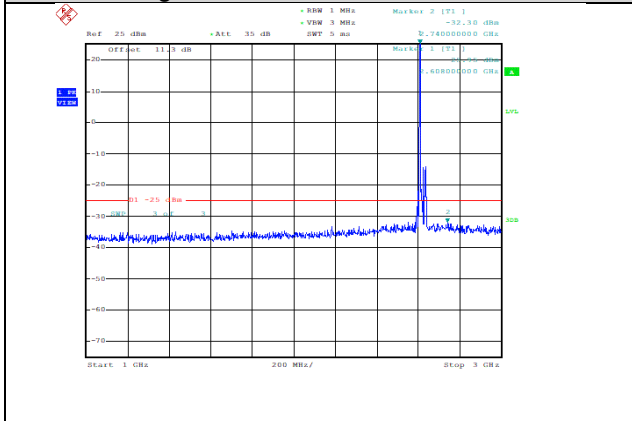

Band38-15MHz-16QAM-38175-1RB#0-Range1:30~1000MHz--38.39-PASS

Band38-15MHz-16QAM-38175-1RB#0-Range2:1000~3000MHz--32.3-PASS