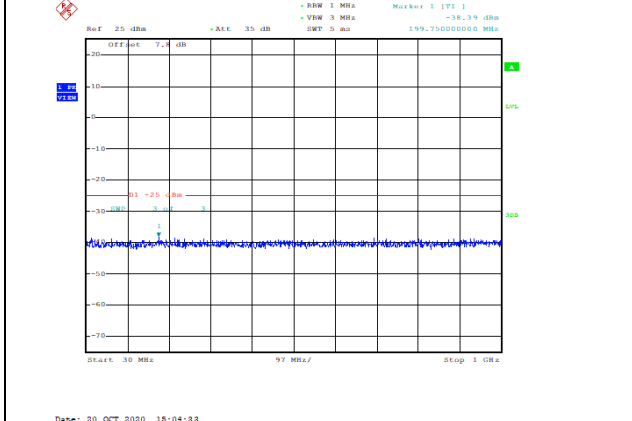

Band38-15MHz-16QAM-38000-1RB#0-Range3:3000~2600MHz--37.01-PASS

Band38-15MHz-16QAM-38175-1RB#0-Range1:30~1000MHz--38.39-PASS