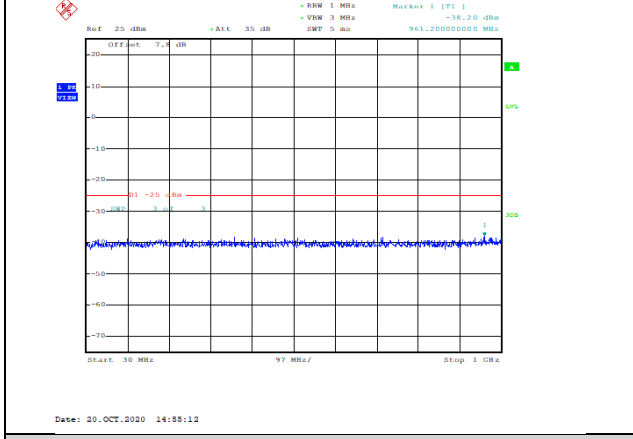

Band38-5MHz-16QAM-38000-1RB#0-Range3:3000~2600MHz--36.72-PASS

Band38-5MHz-16QAM-38225-1RB#0-Range1:30~1000MHz--38.2-PASS