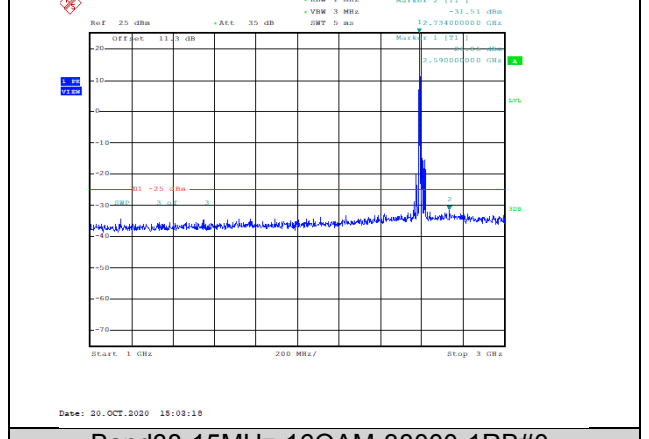

Band38-15MHz-16QAM-38000-1RB#0-Range1:30~1000MHz--38.05-PASS

Band38-15MHz-16QAM-38000-1RB#0-Range2:1000~3000MHz--31.51-PASS