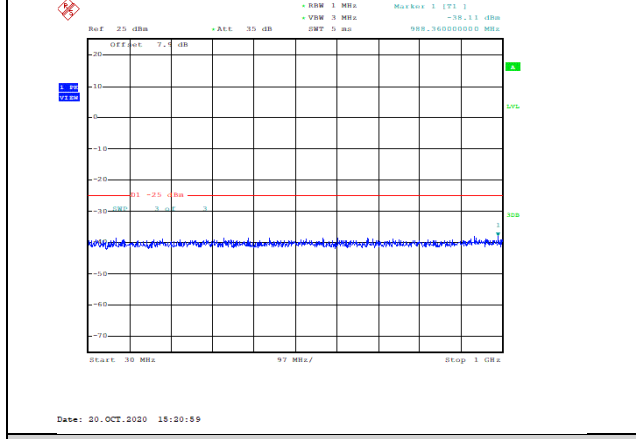

Band41-15MHz-16QAM-40115-1RB#0-Range3:3000~2600MHz--36.93-PASS

Band41-15MHz-16QAM-40590-1RB#0-Range1:30~1000MHz--38.11-PASS