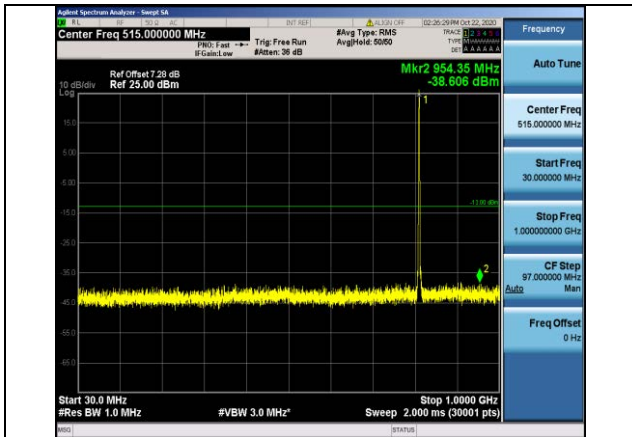

Band17-10MHz-16QAM-23790-1RB#0-
Range1:30~1000MHz

Band26-1.4MHz-QPSK-26697-1RB#0-
Range1:30~1000MHz