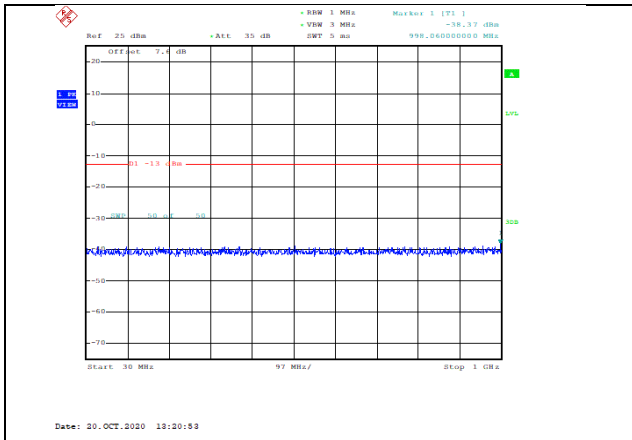

Band4-15MHz-QPSK-20325-1RB#0-Range1:30~1000MHz--38.37-PASS

Band4-15MHz-16QAM-20175-1RB#0-Range1:30~1000MHz--38.37-PASS