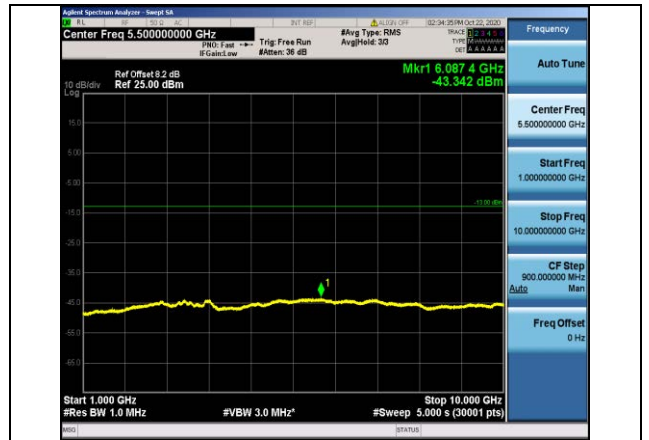

Band26-1.4MHz-16QAM-26783-1RB#0-
Range2:1000~10000MHz

Band26-3MHz-QPSK-26740-1RB#0-Range2:1000~10000MHz