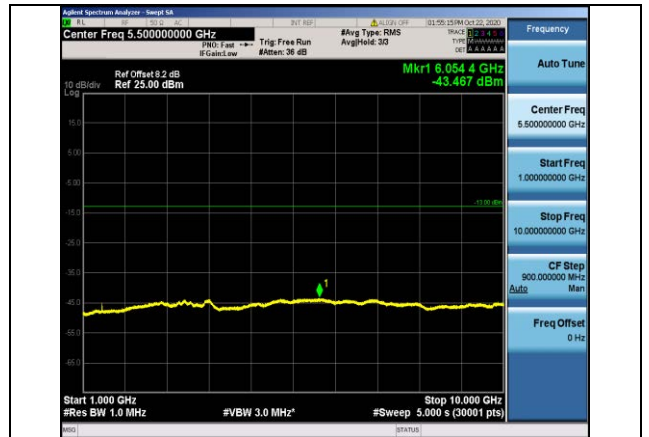

Band17-5MHz-16QAM-23825-1RB#0-
Range2:1000~10000MHz

Band17-10MHz-QPSK-23790-1RB#0-Range2:1000~10000MHz