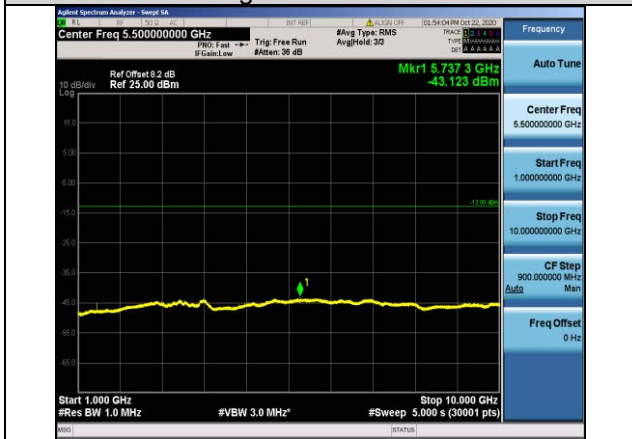

Band17-5MHz-16QAM-23790-1RB#0-  
Range1:30~1000MHz

Band17-5MHz-16QAM-23825-1RB#0-  
Range2:1000~10000MHz

Band17-10MHz-QPSK-23780-1RB#0-Range1:30~1000MHz

Band17-10MHz-QPSK-23790-1RB#0-Range2:1000~10000MHz