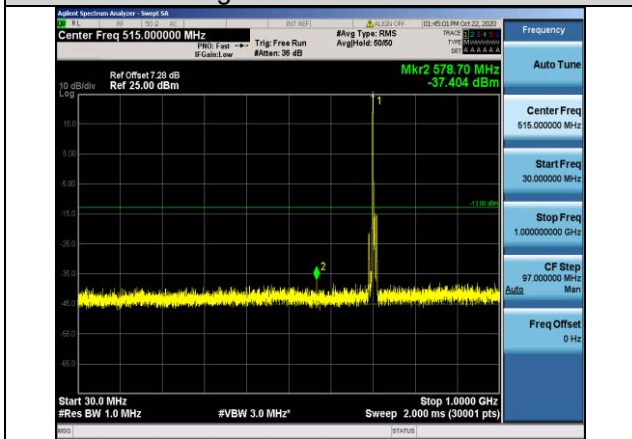

Band17-5MHz-16QAM-23755-1RB#0-  
Range1:30~1000MHz

Band17-5MHz-16QAM-23790-1RB#0-  
Range2:1000~10000MHz

Band17-5MHz-16QAM-23755-1RB#0-  
Range2:1000~10000MHz

Band17-5MHz-16QAM-23825-1RB#0-  
Range1:30~1000MHz