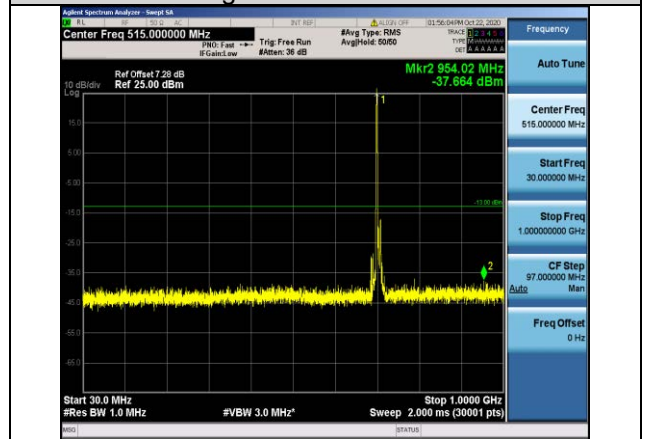

Band17-10MHz-QPSK-23790-1RB#0-Range2:1000~10000MHz

Band17-10MHz-QPSK-23800-1RB#0-Range1:30~1000MHz