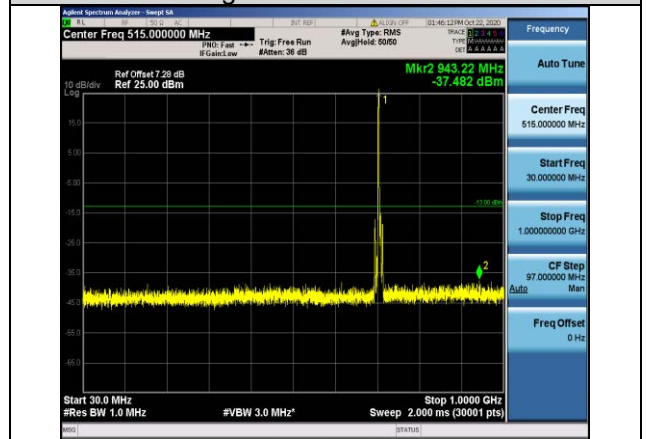

Band17-5MHz-16QAM-23755-1RB#0-  
Range1:30~1000MHz

Band17-5MHz-16QAM-23790-1RB#0-  
Range2:1000~10000MHz

Band17-5MHz-16QAM-23755-1RB#0-  
Range2:1000~10000MHz

Band17-5MHz-16QAM-23825-1RB#0-  
Range1:30~1000MHz