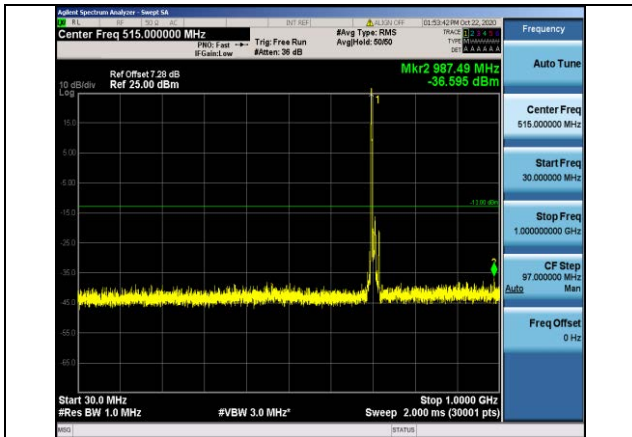

Band17-5MHz-16QAM-23790-1RB#0-
Range1:30~1000MHz

Band17-10MHz-QPSK-23780-1RB#0-Range1:30~1000MHz