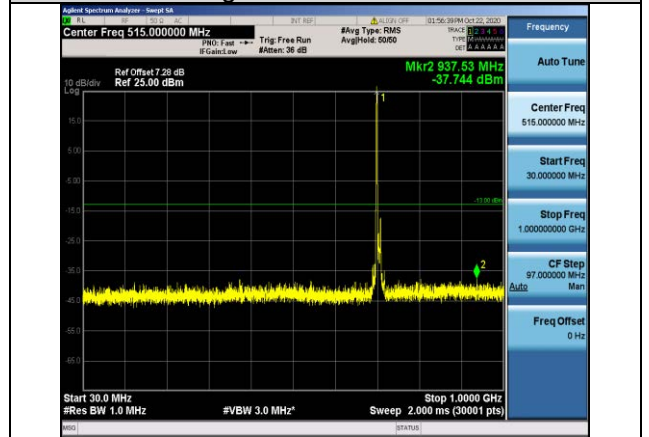

Band17-10MHz-16QAM-23790-1RB#0-
Range2:1000~10000MHz

Band17-10MHz-16QAM-23800-1RB#0-
Range1:30~1000MHz