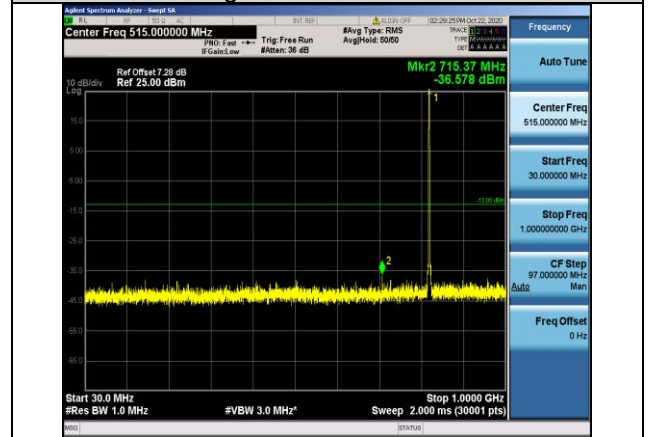

Band26-1.4MHz-16QAM-26740-1RB#0-
Range2:1000~10000MHz

Band26-1.4MHz-16QAM-26783-1RB#0-
Range1:30~1000MHz