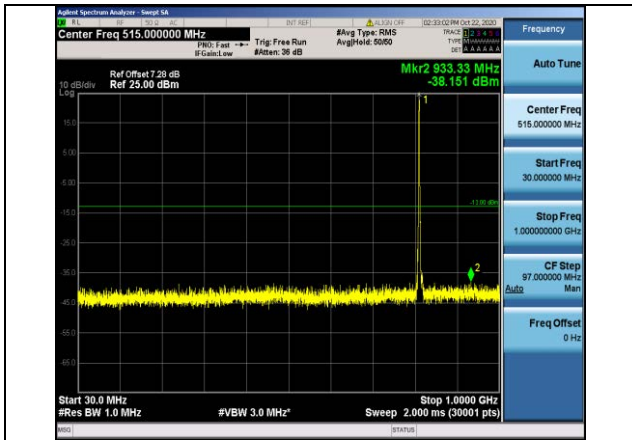

Band26-1.4MHz-16QAM-26740-1RB#0-
Range1:30~1000MHz

Band26-3MHz-QPSK-26705-1RB#0-Range1:30~1000MHz