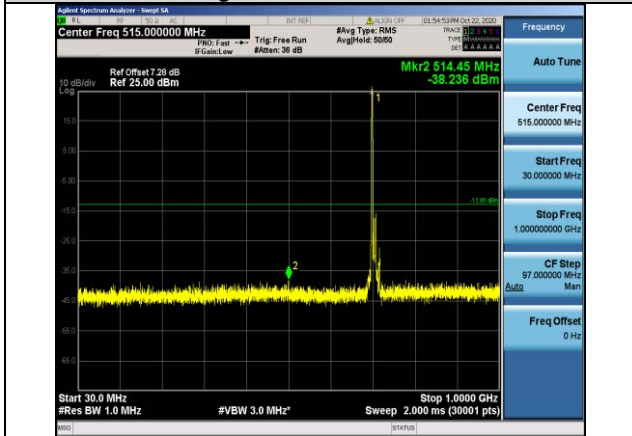

Band17-10MHz-QPSK-23780-1RB#0-Range2:1000~10000MHz

Band17-10MHz-QPSK-23790-1RB#0-Range1:30~1000MHz