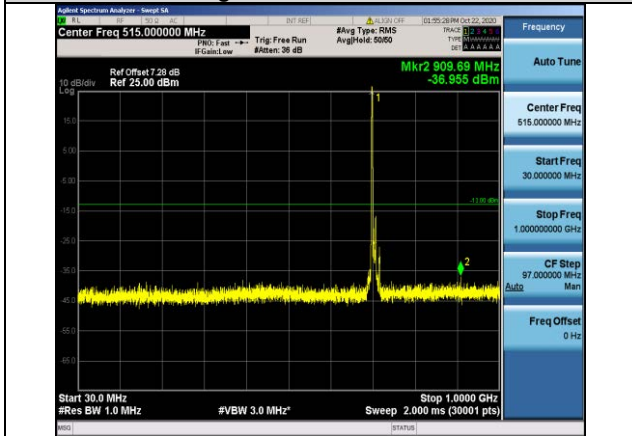

Band17-10MHz-16QAM-23780-1RB#0-
Range2:1000~10000MHz

Band17-10MHz-16QAM-23790-1RB#0-
Range1:30~1000MHz