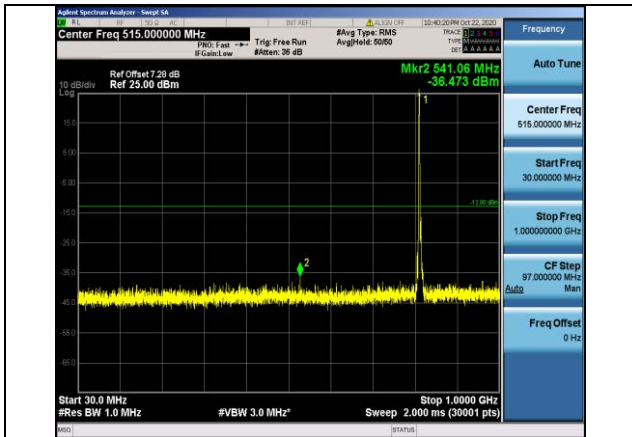

Band26-5MHz-QPSK-26740-1RB#0-
Range1:30~1000MHz

Band26-5MHz-16QAM-26715-1RB#0-
Range1:30~1000MHz