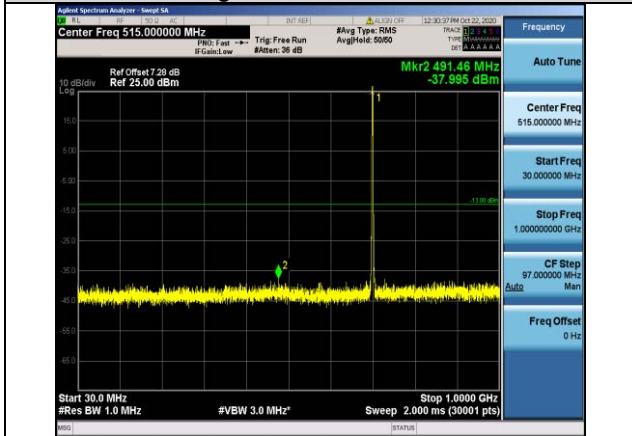

Band12-1.4MHz-16QAM-23095-1RB#0-
Range1:30~1000MHz