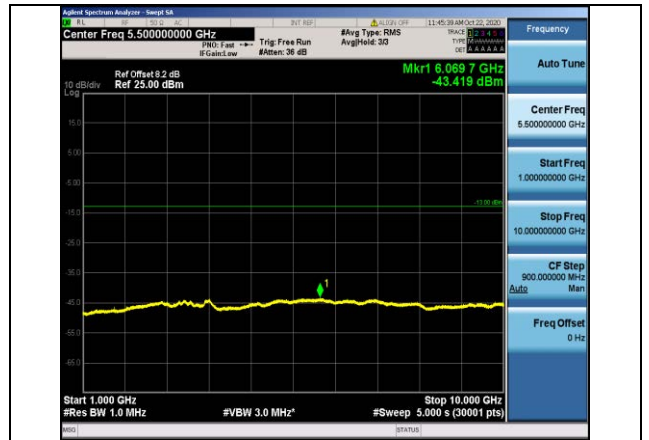

Band5-3MHz-QPSK-20525-1RB#0-
Range2:1000~10000MHz