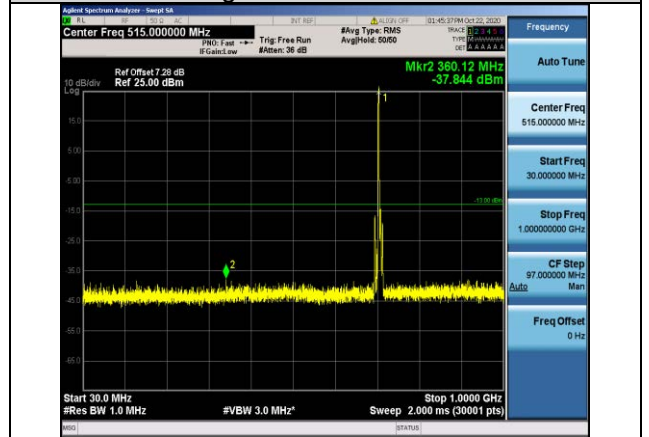

Band12-10MHz-16QAM-23095-1RB#0-
Range1:30~1000MHz

Band12-10MHz-16QAM-23130-1RB#0-
Range2:1000~10000MHz

Band17-5MHz-QPSK-23755-1RB#0-
Range1:30~1000MHz

Band17-5MHz-QPSK-23790-1RB#0-
Range2:1000~10000MHz

Band17-5MHz-QPSK-23755-1RB#0-
Range2:1000~10000MHz