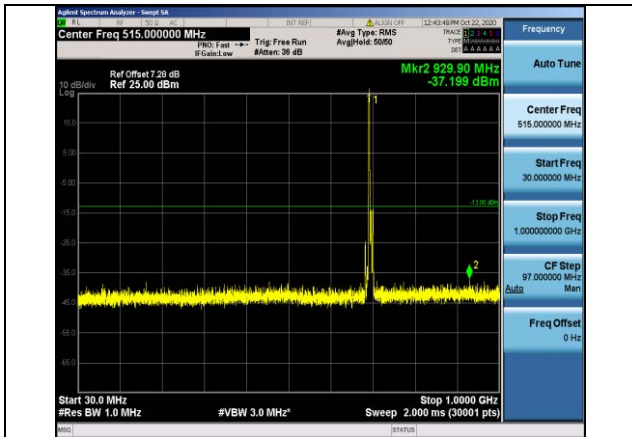

Band12-5MHz-16QAM-23035-1RB#0-
Range1:30~1000MHz