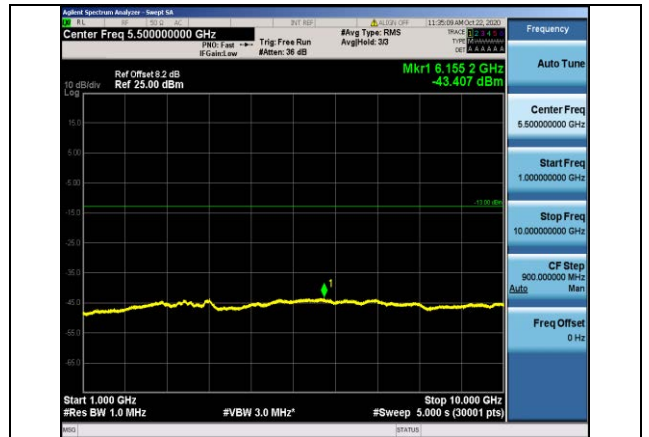

LTE Mode with QPSK Modulation(TM4) & LTE Mode with 16QAM Modulation(TM5)

Band5-1.4MHz-QPSK-20407-1RB#0-Range1:30~1000MHz

Band5-1.4MHz-QPSK-20643-1RB#0-Range1:30~1000MHz

Band5-1.4MHz-QPSK-20525-1RB#0-Range1:30~1000MHz