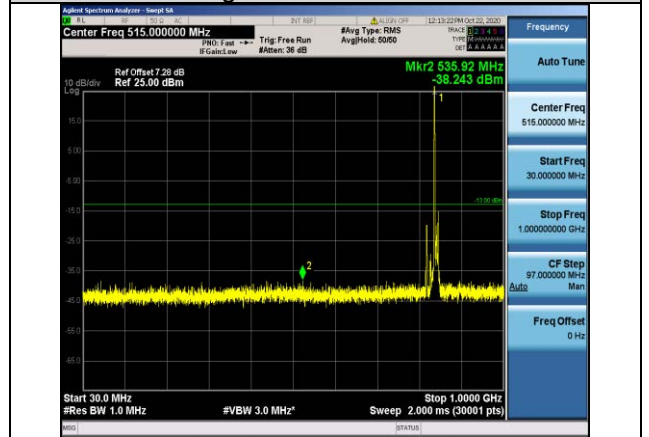

Band5-10MHz-16QAM-20600-1RB#0-
Range1:30~1000MHz