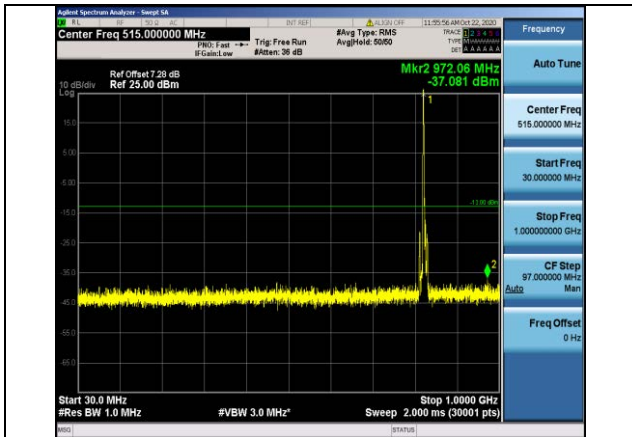

Band5-5MHz-16QAM-20425-1RB#0-
Range1:30~1000MHz