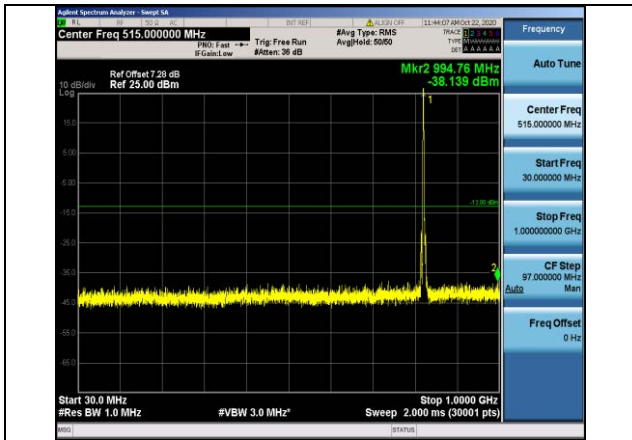

Band5-1.4MHz-16QAM-20407-1RB#0-
Range2:1000~10000MHz

Band5-1.4MHz-16QAM-20643-1RB#0-
Range1:30~1000MHz

Band5-1.4MHz-16QAM-20525-1RB#0-
Range1:30~1000MHz

Band5-1.4MHz-16QAM-20643-1RB#0-
Range2:1000~10000MHz