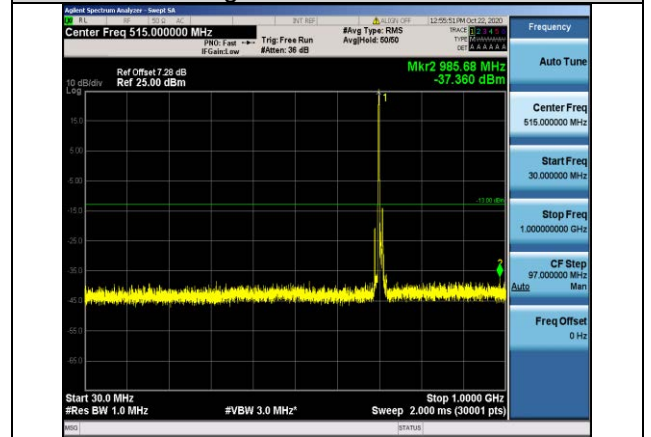

Band12-10MHz-16QAM-23130-1RB#0-
Range1:30~1000MHz