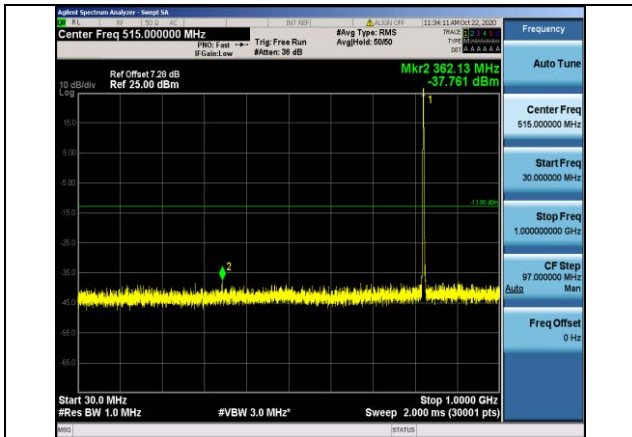

Band5-1.4MHz-16QAM-20407-1RB#0-
Range1:30~1000MHz