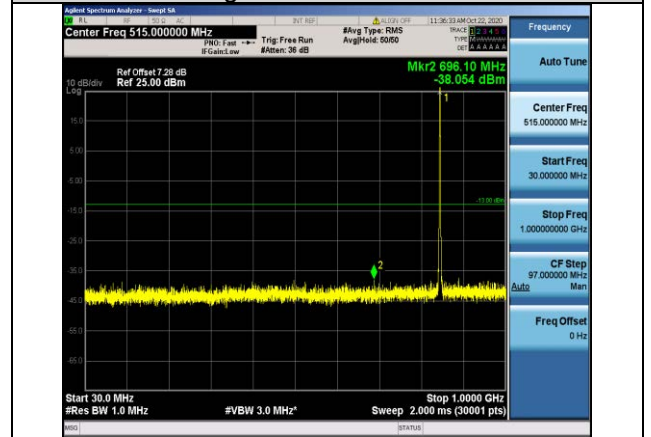

Band5-1.4MHz-16QAM-20643-1RB#0-
Range1:30~1000MHz