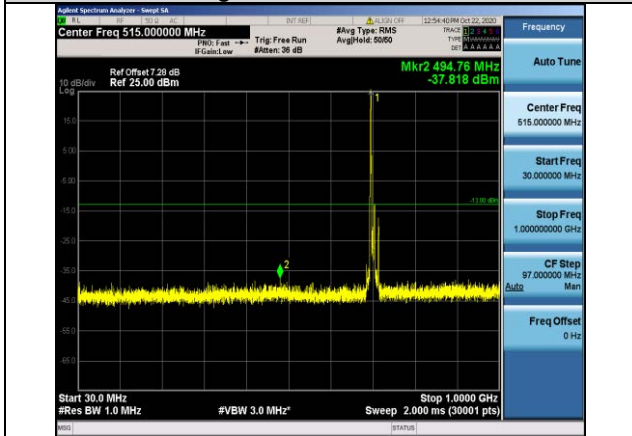

Band12-10MHz-16QAM-23060-1RB#0-
Range1:30~1000MHz

Band12-10MHz-16QAM-23095-1RB#0-
Range2:1000~10000MHz

Band12-10MHz-16QAM-23060-1RB#0-
Range2:1000~10000MHz

Band12-10MHz-16QAM-23130-1RB#0-
Range1:30~1000MHz