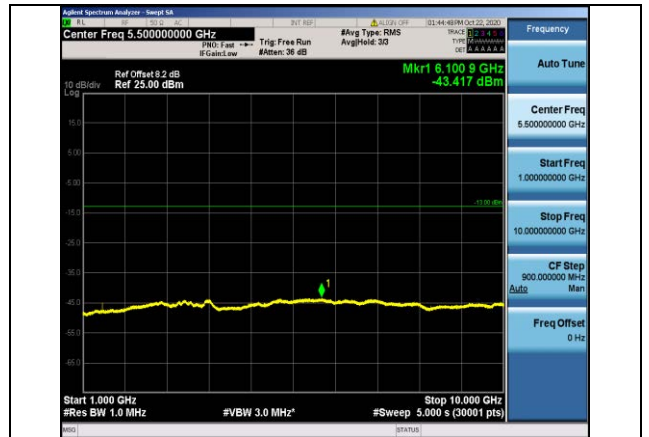

Band17-5MHz-QPSK-23790-1RB#0-
Range2:1000~10000MHz