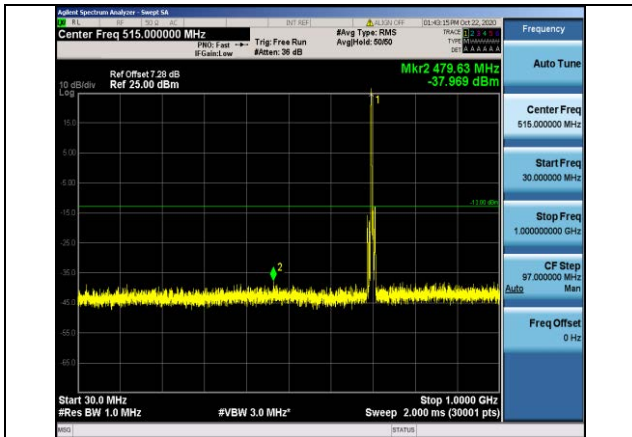

Band17-5MHz-QPSK-23755-1RB#0-
Range1:30~1000MHz