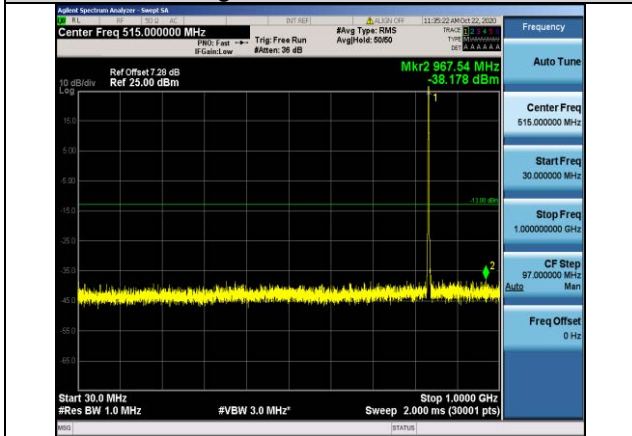

Band5-1.4MHz-16QAM-20525-1RB#0-
Range1:30~1000MHz