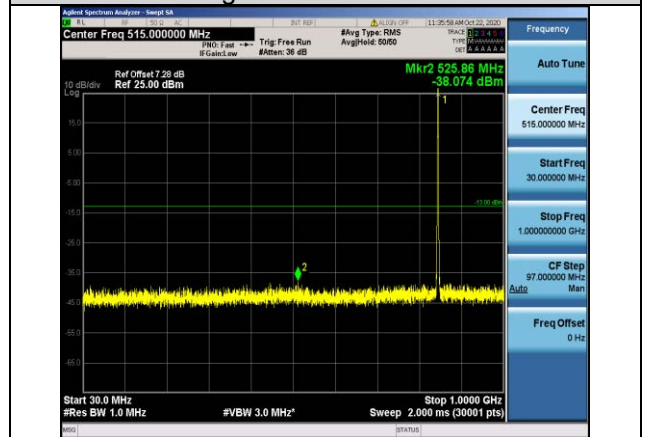

Band5-1.4MHz-QPSK-20643-1RB#0-Range1:30~1000MHz