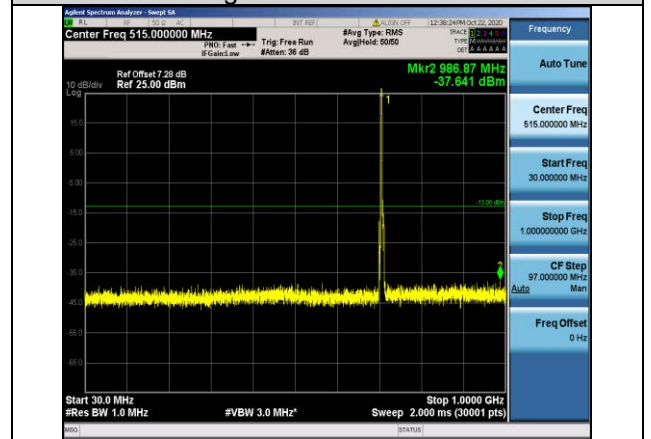

Band12-3MHz-QPSK-23165-1RB#0-
Range1:30~1000MHz