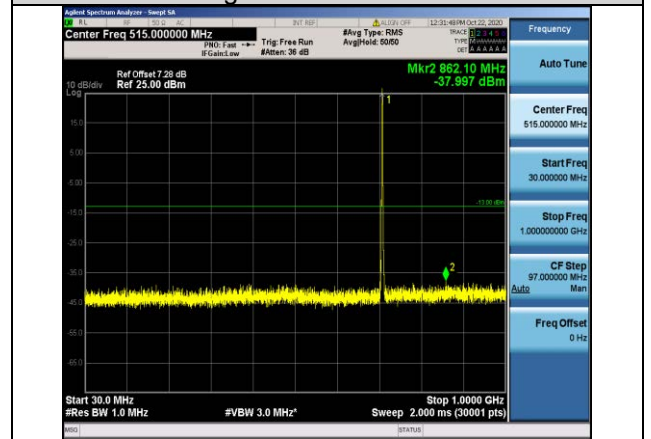

Band12-1.4MHz-16QAM-23173-1RB#0-
Range1:30~1000MHz