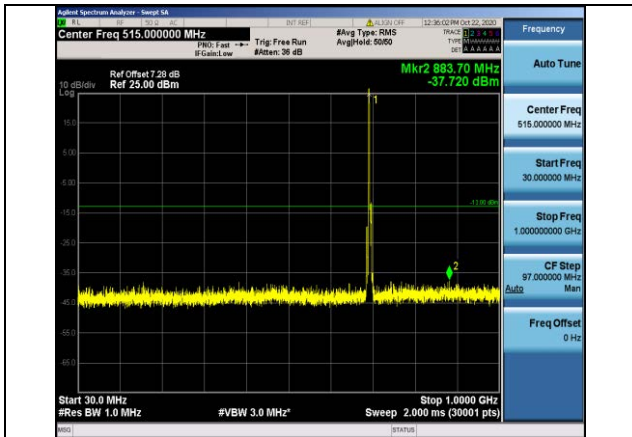

Band12-1.4MHz-16QAM-23017-1RB#0-
Range2:1000~10000MHz

Band12-1.4MHz-16QAM-23173-1RB#0-
Range1:30~1000MHz

Band12-1.4MHz-16QAM-23095-1RB#0-
Range1:30~1000MHz

Band12-1.4MHz-16QAM-23173-1RB#0-
Range2:1000~10000MHz