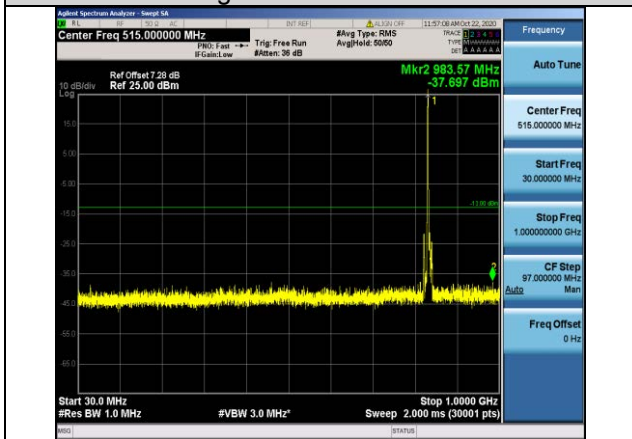

Band5-5MHz-16QAM-20525-1RB#0-
Range1:30~1000MHz