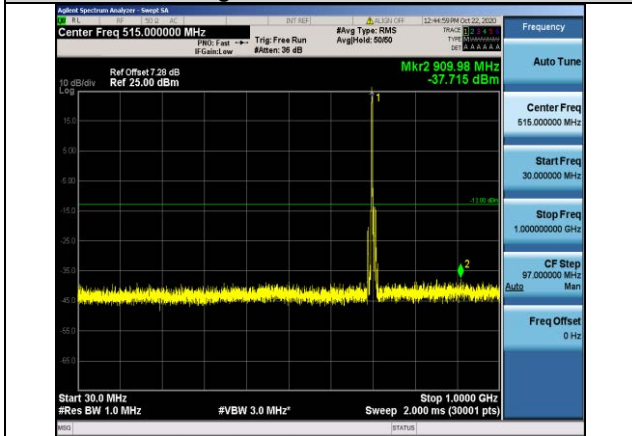

Band12-5MHz-16QAM-23095-1RB#0-
Range1:30~1000MHz