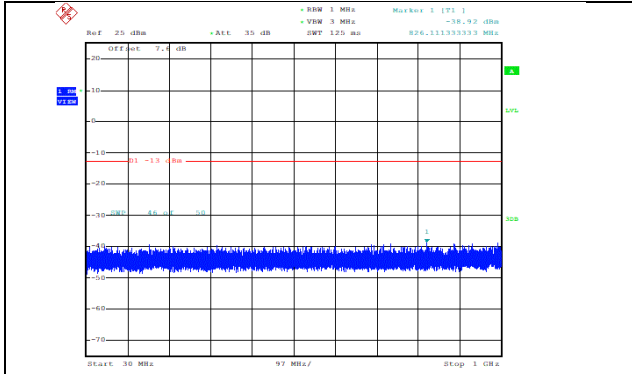

Test Band=WCDMA1700
Test Mode=UMTS/TM3

Date: 20.OCT.2020 11:06:21