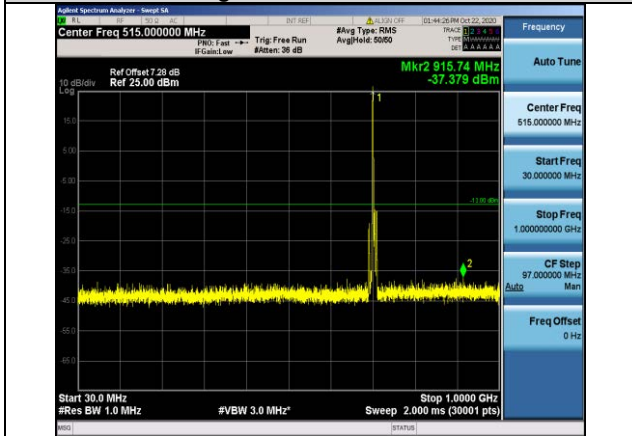

Band17-5MHz-QPSK-23790-1RB#0-
Range1:30~1000MHz