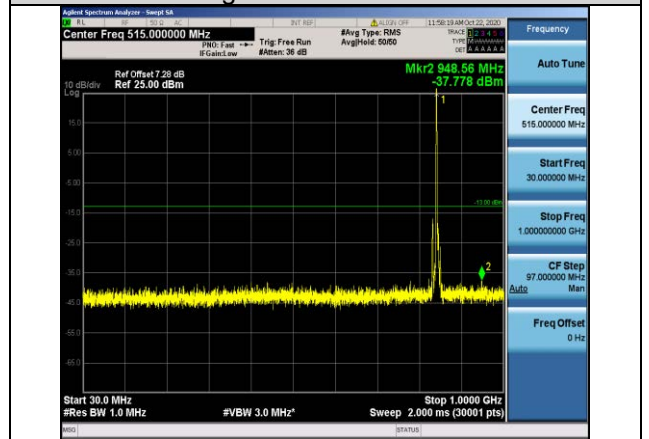

Band5-5MHz-16QAM-20625-1RB#0-
Range1:30~1000MHz