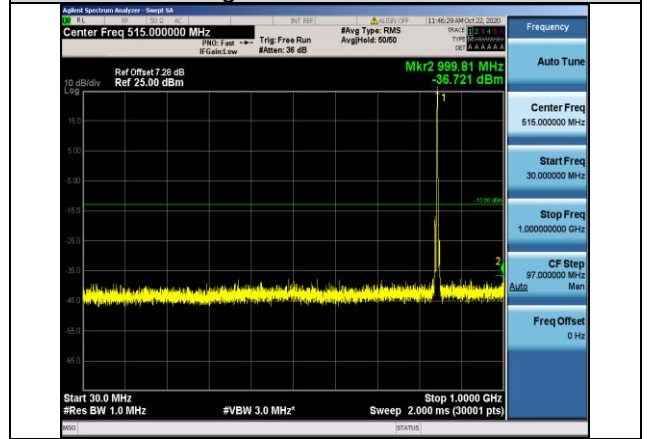

Band5-3MHz-QPSK-20635-1RB#0-
Range1:30~1000MHz