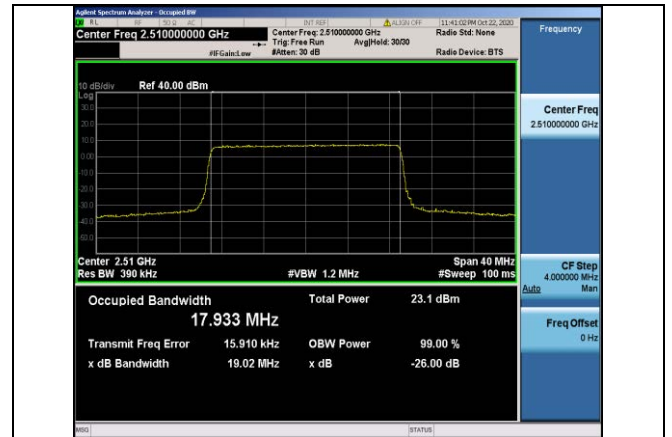

Band7-15MHz-QPSK-21375-75RB#0-13.478

Band7-20MHz-QPSK-20850-100RB#0-17.933