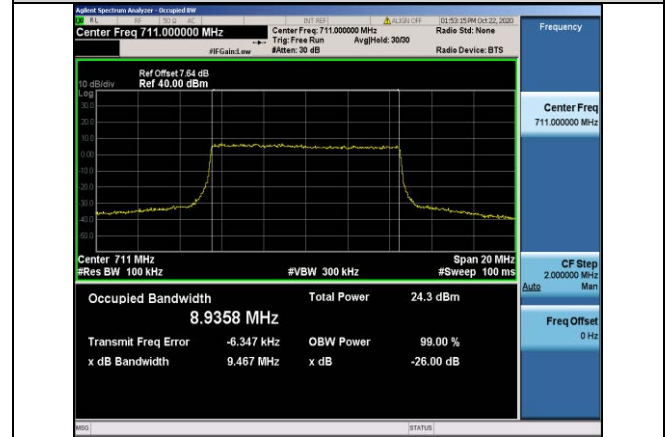

Band17-5MHz-16QAM-23755-25RB#0-4.4747

Band17-10MHz-QPSK-23780-50RB#0-8.9226

Band17-5MHz-16QAM-23790-25RB#0-4.4799

Band17-10MHz-QPSK-23790-50RB#0-8.9259

Band17-5MHz-16QAM-23825-25RB#0-4.4758

Band17-10MHz-QPSK-23800-50RB#0-8.9358