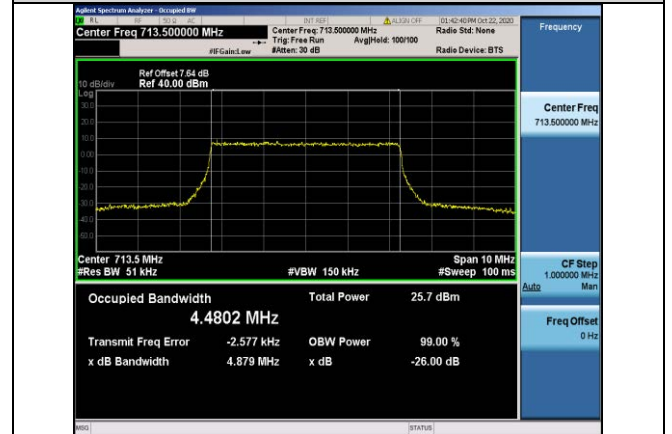

Band12-10MHz-16QAM-23060-50RB#0-8.9421

Band17-5MHz-QPSK-23755-25RB#0-4.4798

Band12-10MHz-16QAM-23095-50RB#0-8.9193

Band17-5MHz-QPSK-23790-25RB#0-4.4763

Band12-10MHz-16QAM-23130-50RB#0-8.9283

Band17-5MHz-QPSK-23825-25RB#0-4.4802