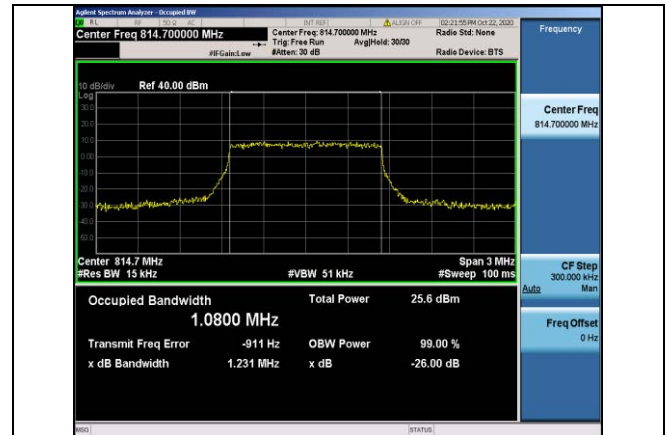

Band17-10MHz-QPSK-23800-50RB#0-8.9358

Band26-1.4MHz-QPSK-26697-6RB#0-1.0800