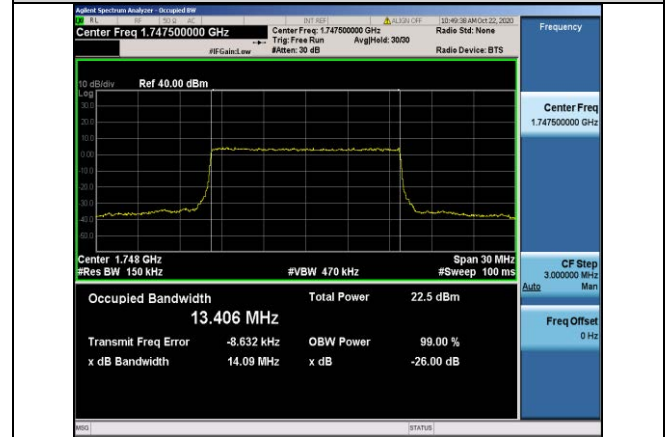

Band4-10MHz-16QAM-20000-50RB#0-8.9397

Band4-15MHz-QPSK-20025-75RB#0-13.409

Band4-10MHz-16QAM-20175-50RB#0-8.9318

Band4-15MHz-QPSK-20175-75RB#0-13.397

Band4-10MHz-16QAM-20350-50RB#0-8.9301

Band4-15MHz-QPSK-20325-75RB#0-13.406