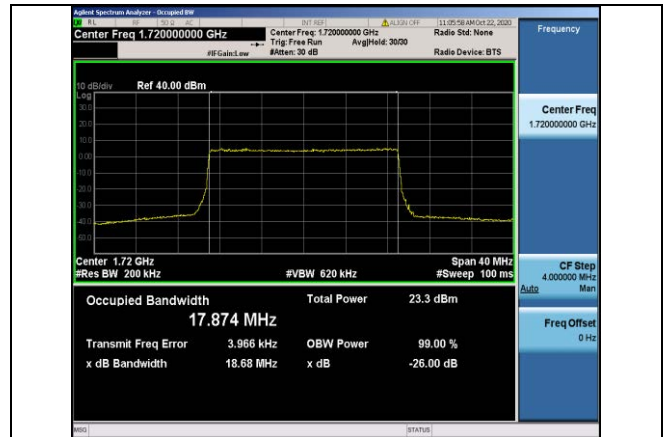

Band4-15MHz-QPSK-20325-75RB#0-13.406

Band4-20MHz-QPSK-20050-100RB#0-17.874