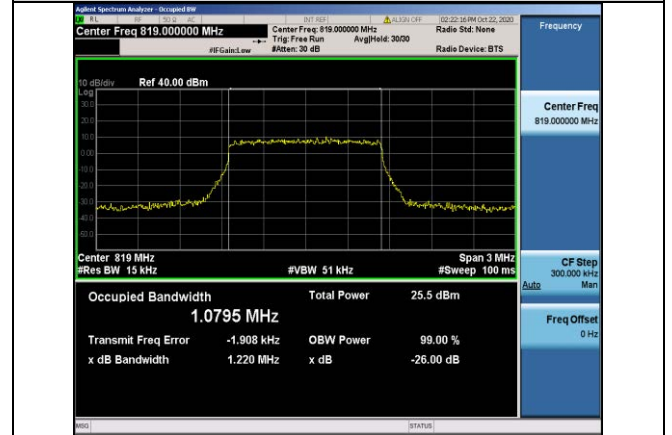

Band26-1.4MHz-QPSK-26697-6RB#0-1.0800

Band26-1.4MHz-QPSK-26740-6RB#0-1.0795