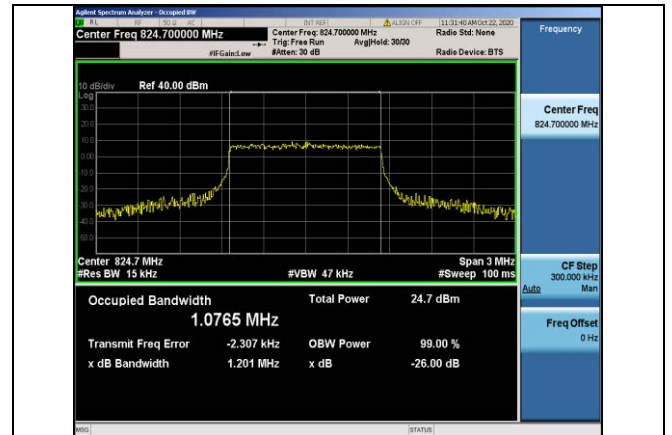

Band4-20MHz-QPSK-20300-100RB#0-17.864

Band5-1.4MHz-QPSK-20407-6RB#0-1.0765