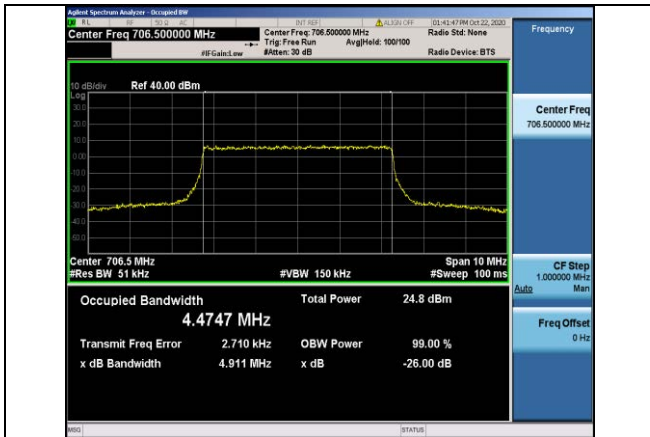

Band12-10MHz-16QAM-23060-50RB#0-8.9421

Band17-5MHz-QPSK-23755-25RB#0-4.4798

Band12-10MHz-16QAM-23095-50RB#0-8.9193

Band17-5MHz-QPSK-23790-25RB#0-4.4763

Band12-10MHz-16QAM-23130-50RB#0-8.9283

Band17-5MHz-QPSK-23825-25RB#0-4.4802