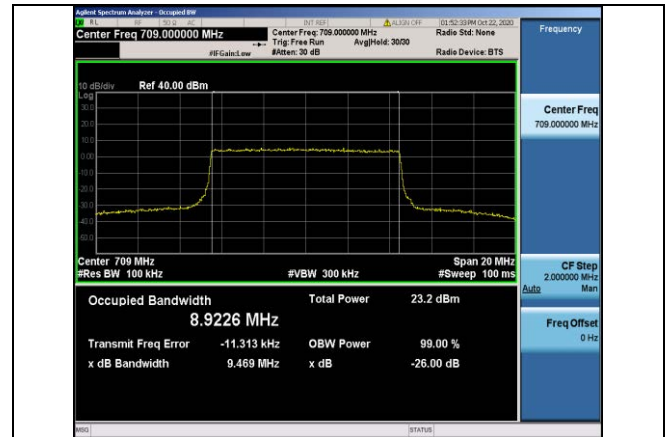

Band17-5MHz-QPSK-23825-25RB#0-4.4802

Band17-10MHz-QPSK-23780-50RB#0-8.9226