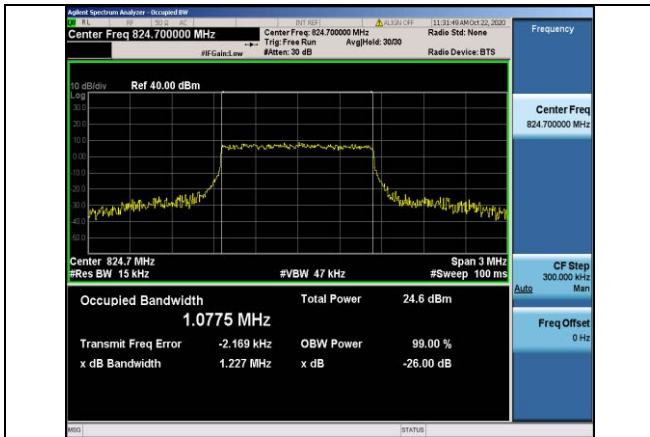

Band4-20MHz-16QAM-20050-100RB#0-17.876

Band5-1.4MHz-QPSK-20407-6RB#0-1.0765

Band4-20MHz-16QAM-20175-100RB#0-17.862

Band5-1.4MHz-QPSK-20525-6RB#0-1.0771

Band4-20MHz-16QAM-20300-100RB#0-17.868

Band5-1.4MHz-QPSK-20643-6RB#0-1.0810