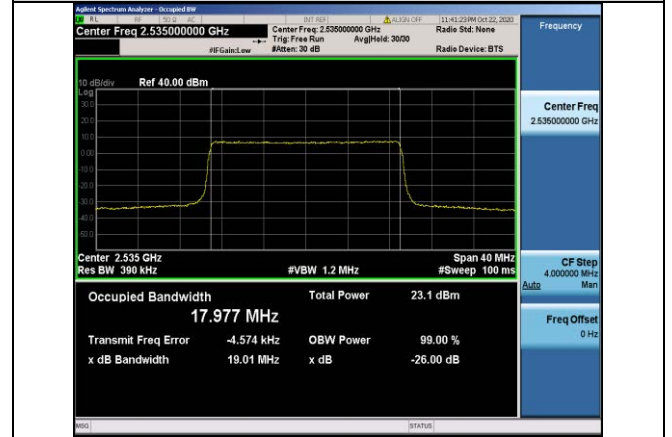

Band7-20MHz-QPSK-20850-100RB#0-17.933

Band7-20MHz-QPSK-21100-100RB#0-17.977