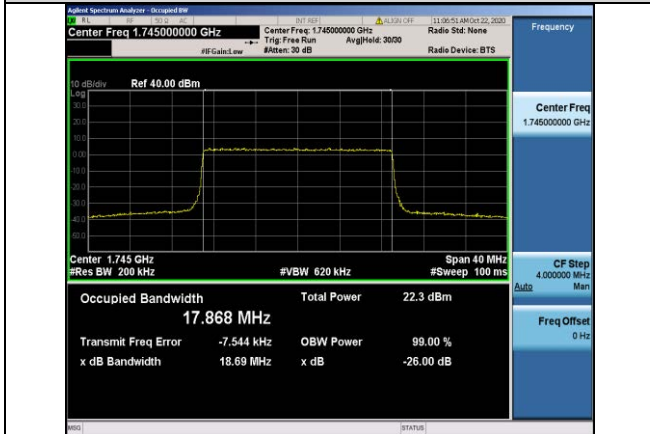

Band4-20MHz-16QAM-20050-100RB#0-17.876

Band5-1.4MHz-QPSK-20407-6RB#0-1.0765

Band4-20MHz-16QAM-20175-100RB#0-17.862

Band5-1.4MHz-QPSK-20525-6RB#0-1.0771

Band4-20MHz-16QAM-20300-100RB#0-17.868

Band5-1.4MHz-QPSK-20643-6RB#0-1.0810