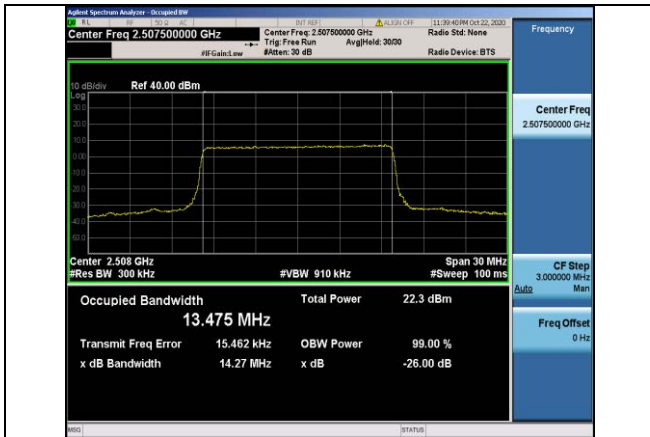

Band7-10MHz-16QAM-20800-50RB#0-8.9808

Band7-15MHz-QPSK-20825-75RB#0-13.469

Band7-10MHz-16QAM-21100-50RB#0-8.9878

Band7-15MHz-QPSK-21100-75RB#0-13.482

Band7-10MHz-16QAM-21400-50RB#0-8.9803

Band7-15MHz-QPSK-21375-75RB#0-13.478