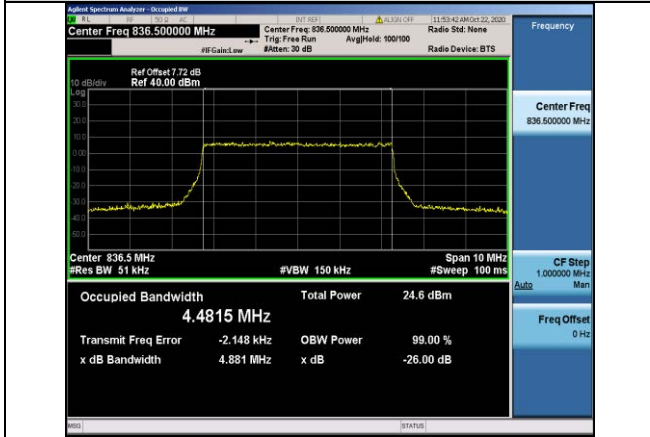

Band5-5MHz-16QAM-20425-25RB#0-4.4765

Band5-5MHz-16QAM-20525-25RB#0-4.4815