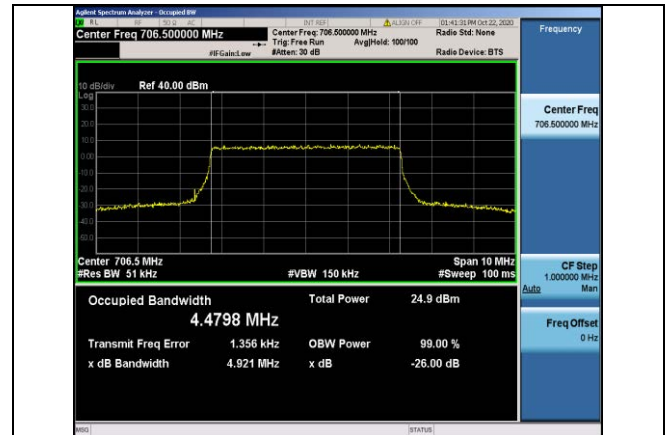

Band12-10MHz-QPSK-23130-50RB#0-8.9279

Band17-5MHz-QPSK-23755-25RB#0-4.4798