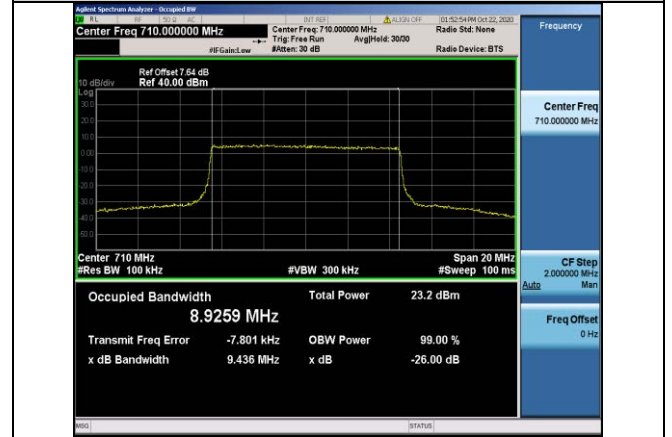

Band17-10MHz-QPSK-23780-50RB#0-8.9226

Band17-10MHz-QPSK-23790-50RB#0-8.9259