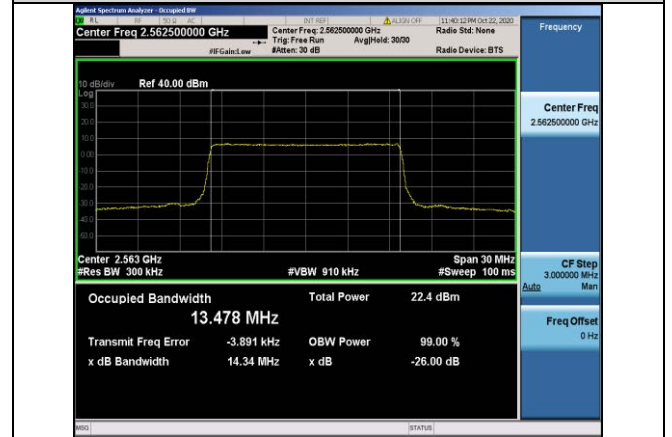

Band7-10MHz-16QAM-20800-50RB#0-8.9808

Band7-15MHz-QPSK-20825-75RB#0-13.469

Band7-10MHz-16QAM-21100-50RB#0-8.9878

Band7-15MHz-QPSK-21100-75RB#0-13.482

Band7-10MHz-16QAM-21400-50RB#0-8.9803

Band7-15MHz-QPSK-21375-75RB#0-13.478