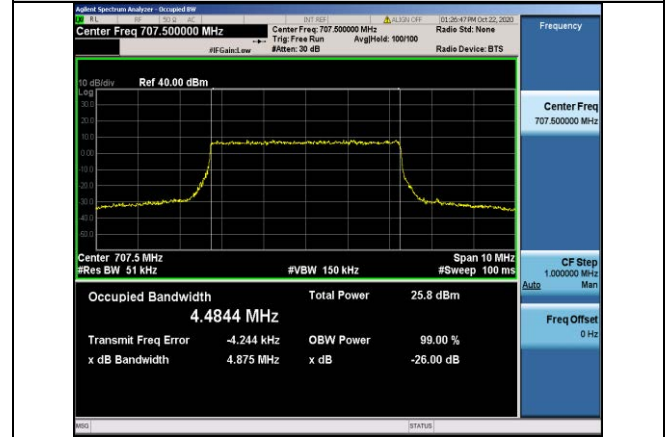

Band12-5MHz-QPSK-23035-25RB#0-4.4777

Band12-5MHz-QPSK-23095-25RB#0-4.4844