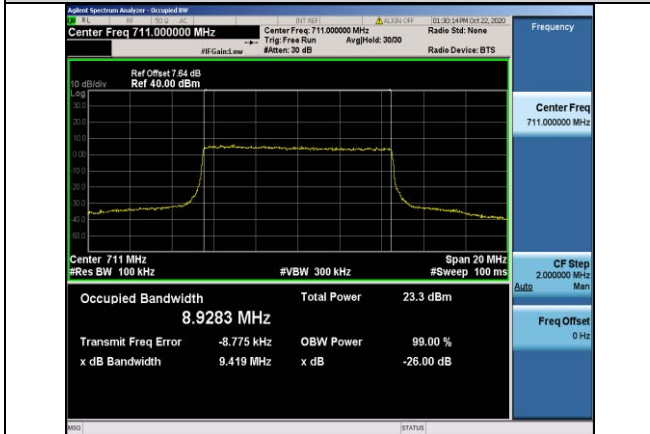

Band12-10MHz-16QAM-23060-50RB#0-8.9421

Band17-5MHz-QPSK-23755-25RB#0-4.4798

Band12-10MHz-16QAM-23095-50RB#0-8.9193

Band17-5MHz-QPSK-23790-25RB#0-4.4763

Band12-10MHz-16QAM-23130-50RB#0-8.9283

Band17-5MHz-QPSK-23825-25RB#0-4.4802