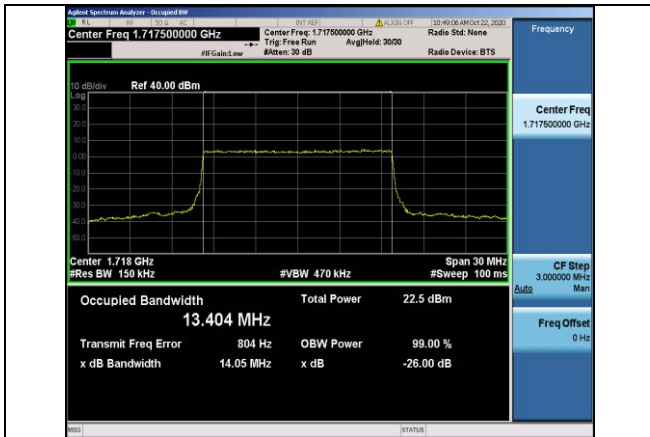

Band4-10MHz-16QAM-20000-50RB#0-8.9397

Band4-15MHz-QPSK-20025-75RB#0-13.409

Band4-10MHz-16QAM-20175-50RB#0-8.9318

Band4-15MHz-QPSK-20175-75RB#0-13.397

Band4-10MHz-16QAM-20350-50RB#0-8.9301

Band4-15MHz-QPSK-20325-75RB#0-13.406