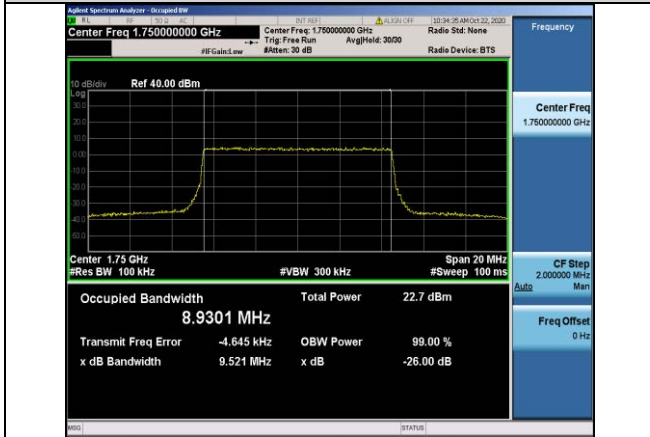

Band4-10MHz-16QAM-20000-50RB#0-8.9397

Band4-15MHz-QPSK-20025-75RB#0-13.409

Band4-10MHz-16QAM-20175-50RB#0-8.9318

Band4-15MHz-QPSK-20175-75RB#0-13.397

Band4-10MHz-16QAM-20350-50RB#0-8.9301

Band4-15MHz-QPSK-20325-75RB#0-13.406