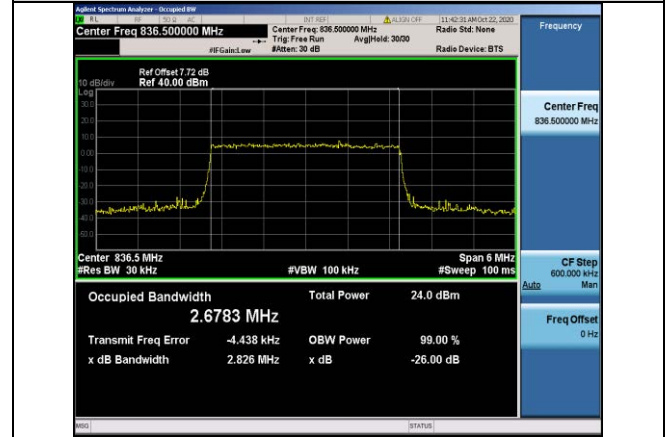

Band5-3MHz-QPSK-20415-15RB#0-2.6802

Band5-3MHz-QPSK-20525-15RB#0-2.6783