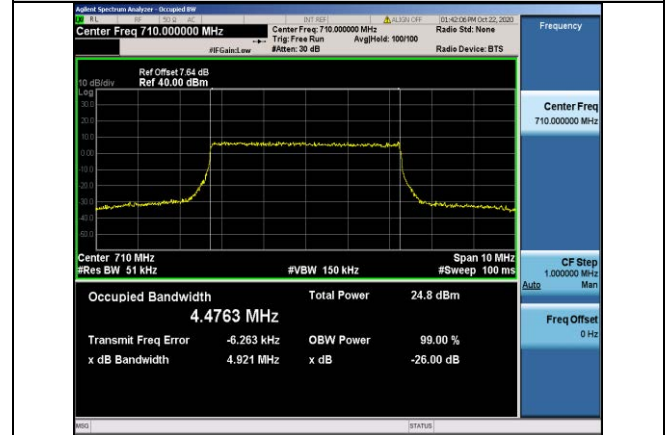

Band17-5MHz-QPSK-23755-25RB#0-4.4798

Band17-5MHz-QPSK-23790-25RB#0-4.4763