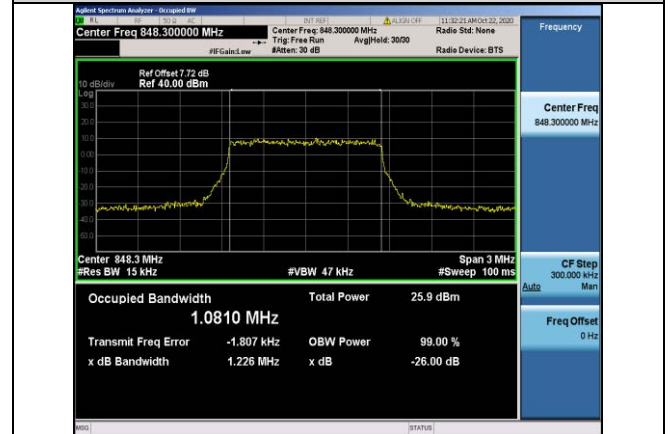

Band4-20MHz-16QAM-20050-100RB#0-17.876

Band5-1.4MHz-QPSK-20407-6RB#0-1.0765

Band4-20MHz-16QAM-20175-100RB#0-17.862

Band5-1.4MHz-QPSK-20525-6RB#0-1.0771

Band4-20MHz-16QAM-20300-100RB#0-17.868

Band5-1.4MHz-QPSK-20643-6RB#0-1.0810