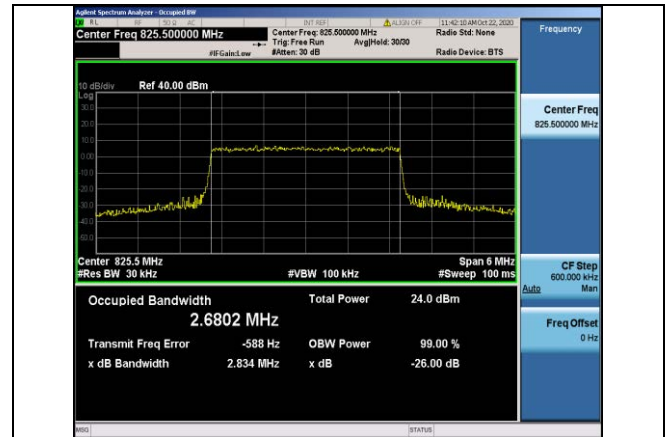

Band5-1.4MHz-QPSK-20643-6RB#0-1.0810

Band5-3MHz-QPSK-20415-15RB#0-2.6802