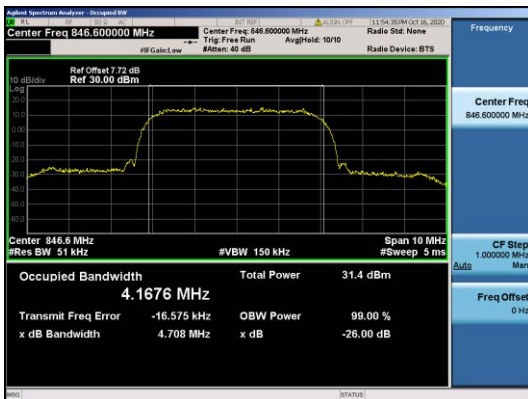

**Test Mode=GSM/TM2**  
**Test Channel=LCH**

**Test Channel=MCH**

**Test Channel=MCH**

**Test Channel=HCH**

**Test Channel=HCH**

For WCDMA  
 Test Band=WCDMA850  
 Test Mode=UMTS/TM3  
 Test Channel=LCH

Test Channel=MCH

Test Channel=HCH

Test Band=WCDMA1700  
 Test Mode=UMTS/TM3  
 Test Channel=LCH

Test Channel=MCH

Test Channel=HCH

Test Band=WCDMA1900  
 Test Mode=UMTS/TM3  
 Test Channel=LCH

Test Channel=MCH

Test Channel=HCH