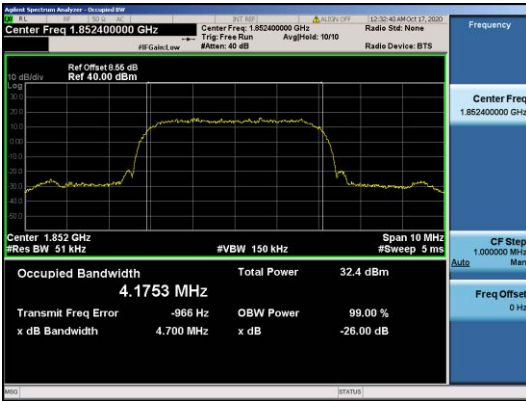

**Test Mode=GSM/TM2**  
**Test Channel=LCH**

**Test Channel=MCH**

**Test Channel=MCH**

**Test Channel=HCH**

**Test Channel=HCH**

For WCDMA  
 Test Band=WCDMA850  
 Test Mode=UMTS/TM3  
 Test Channel=LCH

Test Channel=MCH

Test Channel=HCH

Test Band=WCDMA1700  
 Test Mode=UMTS/TM3  
 Test Channel=LCH

Test Channel=MCH

Test Channel=HCH

Test Band=WCDMA1900  
 Test Mode=UMTS/TM3  
 Test Channel=LCH

Test Channel=MCH

Test Channel=HCH

LTE Mode with QPSK Modulation(TM4) &  
 LTE Mode with 16QAM Modulation(TM5)

Band2-1.4MHz-QPSK-18607-6RB#0-1.0769

Band2-1.4MHz-QPSK-18900-6RB#0-1.0762

Band2-1.4MHz-QPSK-19193-6RB#0-1.0768

Band2-1.4MHz-16QAM-18607-6RB#0-1.0750