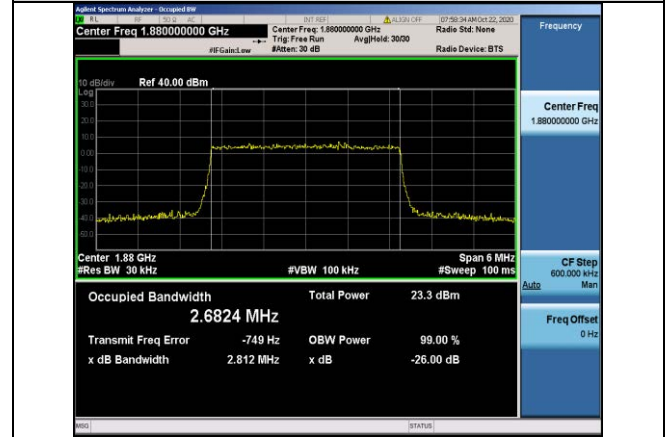

Band2-3MHz-QPSK-18900-15RB#0-2.6824