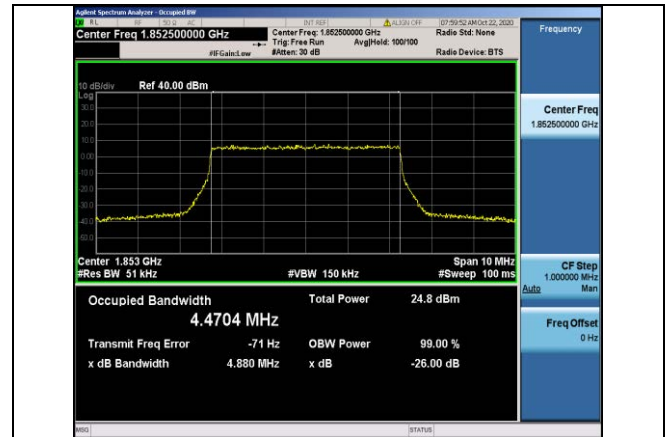

Band2-5MHz-QPSK-18625-25RB#0-4.4704