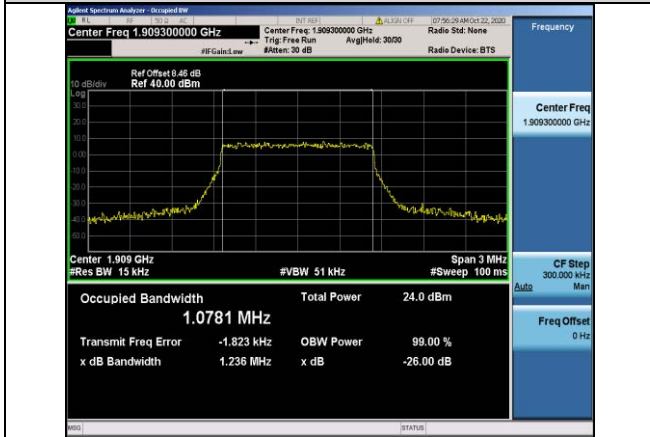

Band2-1.4MHz-16QAM-19193-6RB#0-1.0781