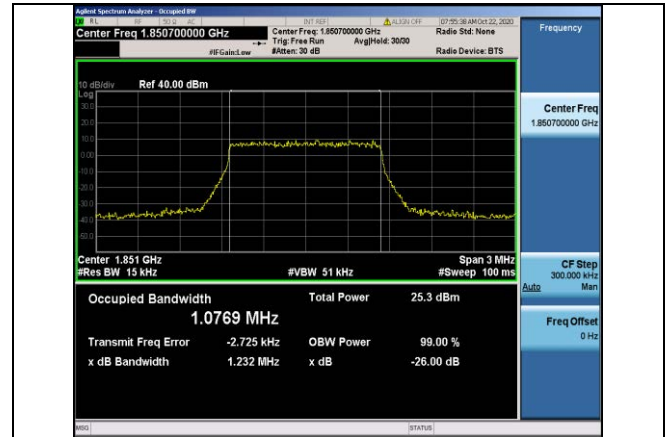

Test Channel=HCH

Test Band=WCDMA1700  
 Test Mode=UMTS/TM3  
 Test Channel=LCH

Test Channel=MCH

Test Channel=HCH

Test Band=WCDMA1900  
 Test Mode=UMTS/TM3  
 Test Channel=LCH

Test Channel=MCH

Test Channel=HCH

LTE Mode with QPSK Modulation(TM4) &  
 LTE Mode with 16QAM Modulation(TM5)

Band2-1.4MHz-QPSK-18607-6RB#0-1.0769

Band2-1.4MHz-QPSK-18900-6RB#0-1.0762

Band2-1.4MHz-QPSK-19193-6RB#0-1.0768

Band2-1.4MHz-16QAM-18607-6RB#0-1.0750