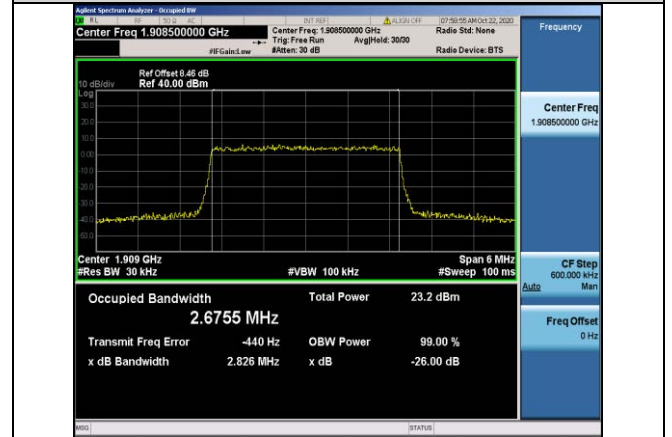

Band2-3MHz-QPSK-19185-15RB#0-2.6755