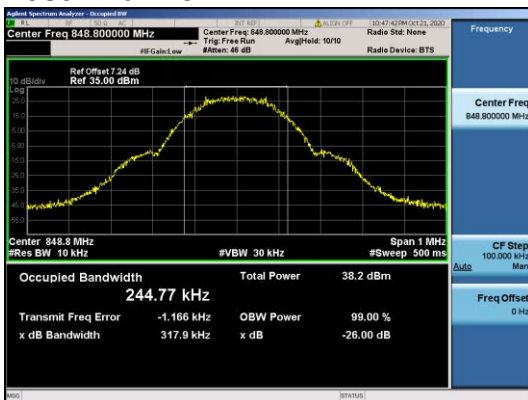

For GSM  
 Test Band=GSM850  
 Test Mode=GSM/TM1  
 Test Channel=LCH

Test Mode=GSM/TM2  
 Test Channel=LCH

Test Channel=MCH

Test Channel=MCH

Test Channel=HCH

Test Channel=HCH

**Test Band=GSM1900**  
**Test Mode=GSM/TM1**  
**Test Channel=LCH**

**Test Mode=GSM/TM2**  
**Test Channel=LCH**

**Test Channel=MCH**

**Test Channel=MCH**

**Test Channel=HCH**

**Test Channel=HCH**

For WCDMA  
 Test Band=WCDMA850  
 Test Mode=UMTS/TM3  
 Test Channel=LCH

Test Channel=MCH