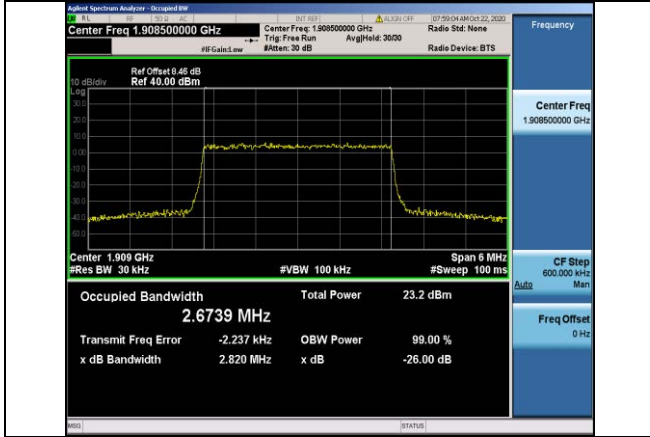

Band2-3MHz-16QAM-19185-15RB#0-2.6739