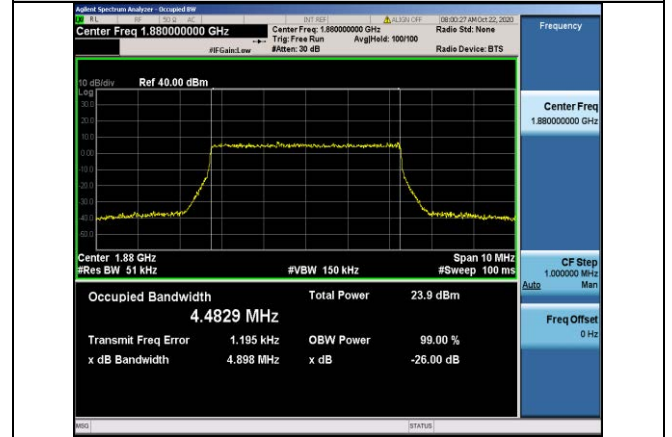

Band2-5MHz-QPSK-18900-25RB#0-4.4829