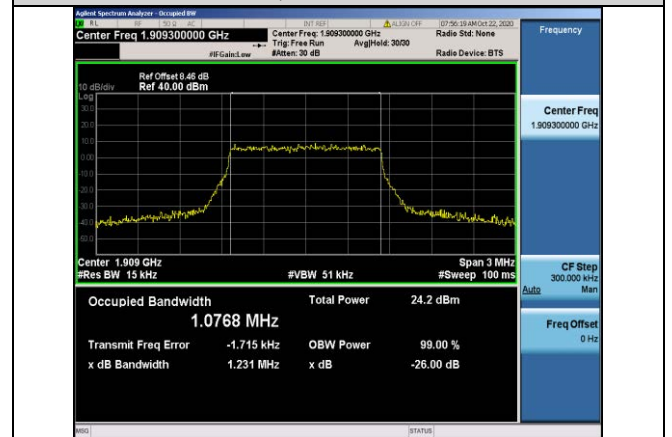

Test Channel=HCH

Test Band=WCDMA1700  
 Test Mode=UMTS/TM3  
 Test Channel=LCH

Test Channel=MCH

Test Channel=HCH

Test Band=WCDMA1900  
 Test Mode=UMTS/TM3  
 Test Channel=LCH

Test Channel=MCH

Test Channel=HCH

LTE Mode with QPSK Modulation(TM4) &  
 LTE Mode with 16QAM Modulation(TM5)

Band2-1.4MHz-QPSK-18607-6RB#0-1.0769

Band2-1.4MHz-QPSK-18900-6RB#0-1.0762

Band2-1.4MHz-QPSK-19193-6RB#0-1.0768

Band2-1.4MHz-16QAM-18607-6RB#0-1.0750