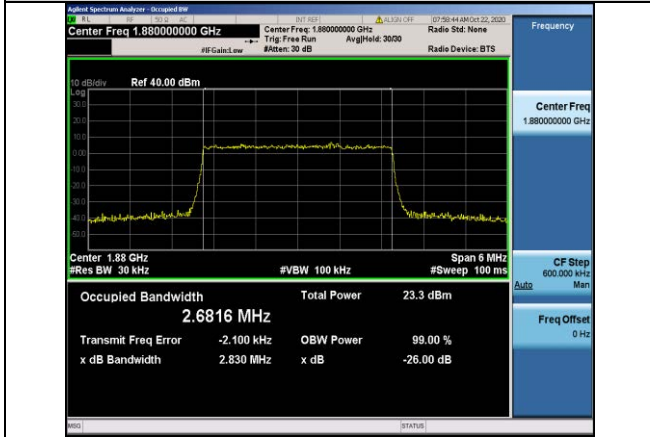

Band2-3MHz-16QAM-18900-15RB#0-2.6816