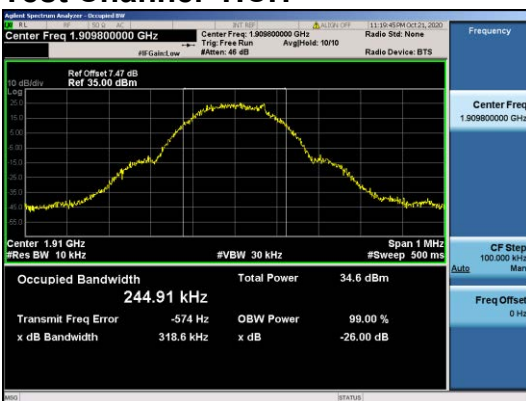

**Test Mode=GSM/TM2**  
**Test Channel=LCH**

**Test Channel=MCH**

**Test Channel=MCH**

**Test Channel=HCH**

**Test Channel=HCH**

For WCDMA  
 Test Band=WCDMA850  
 Test Mode=UMTS/TM3  
 Test Channel=LCH

Test Channel=MCH

Test Channel=HCH

Test Band=WCDMA1700  
 Test Mode=UMTS/TM3  
 Test Channel=LCH

Test Channel=MCH

Test Channel=HCH

Test Band=WCDMA1900  
 Test Mode=UMTS/TM3  
 Test Channel=LCH

Test Channel=MCH

Test Channel=HCH