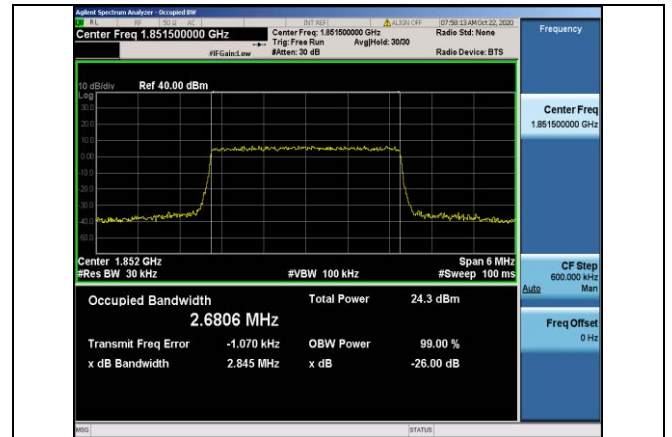

LTE Mode with QPSK Modulation(TM4) &  
 LTE Mode with 16QAM Modulation(TM5)

Band2-1.4MHz-QPSK-18607-6RB#0-1.0769

Band2-1.4MHz-QPSK-18900-6RB#0-1.0762

Band2-1.4MHz-QPSK-19193-6RB#0-1.0768

Band2-1.4MHz-16QAM-18607-6RB#0-1.0750