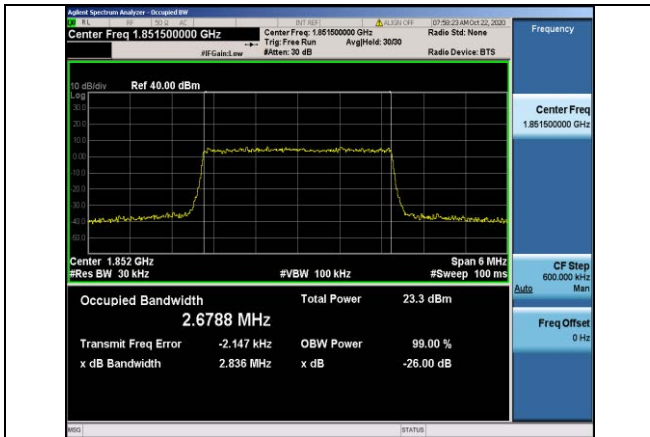

Band2-3MHz-16QAM-18615-15RB#0-2.6788