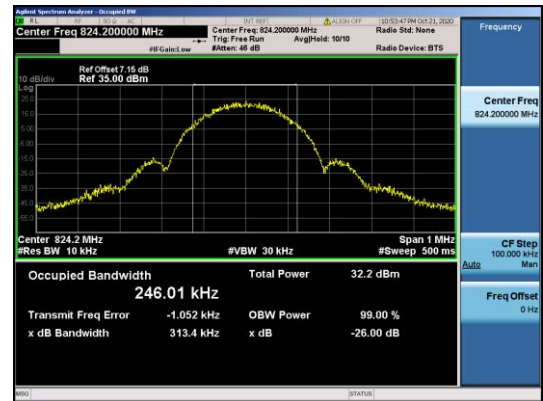

Test Mode=GSM/TM2
Test Channel=LCH