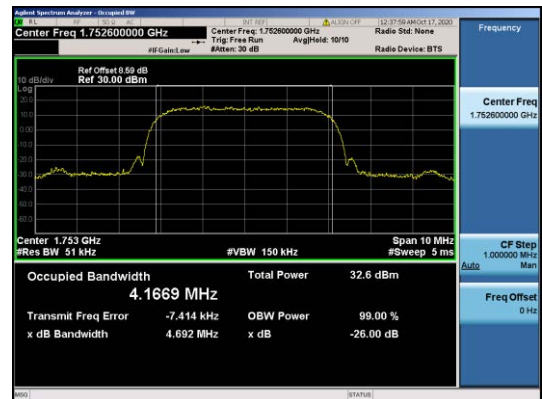

**Test Mode=GSM/TM2**  
**Test Channel=LCH**

**Test Channel=MCH**

**Test Channel=MCH**

**Test Channel=HCH**

**Test Channel=HCH**

For WCDMA  
 Test Band=WCDMA850  
 Test Mode=UMTS/TM3  
 Test Channel=LCH

Test Channel=MCH

Test Channel=HCH

Test Band=WCDMA1700  
 Test Mode=UMTS/TM3  
 Test Channel=LCH

Test Channel=MCH

Test Channel=HCH

Test Band=WCDMA1900  
 Test Mode=UMTS/TM3  
 Test Channel=LCH

Test Channel=MCH

Test Channel=HCH

LTE Mode with QPSK Modulation(TM4) &  
 LTE Mode with 16QAM Modulation(TM5)

Band2-1.4MHz-QPSK-18607-6RB#0-1.0769

Band2-1.4MHz-QPSK-18900-6RB#0-1.0762

Band2-1.4MHz-QPSK-19193-6RB#0-1.0768

Band2-1.4MHz-16QAM-18607-6RB#0-1.0750