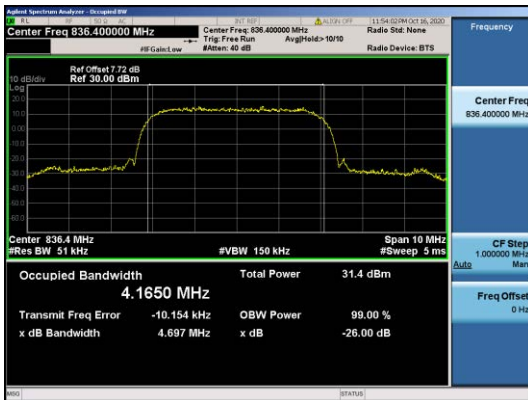

**Test Mode=GSM/TM2**  
**Test Channel=LCH**

**Test Channel=MCH**

**Test Channel=MCH**

**Test Channel=HCH**

**Test Channel=HCH**

For WCDMA  
 Test Band=WCDMA850  
 Test Mode=UMTS/TM3  
 Test Channel=LCH

Test Channel=MCH

Test Channel=HCH

Test Band=WCDMA1700  
 Test Mode=UMTS/TM3  
 Test Channel=LCH

Test Channel=MCH

Test Channel=HCH

Test Band=WCDMA1900  
 Test Mode=UMTS/TM3  
 Test Channel=LCH

Test Channel=MCH

Test Channel=HCH