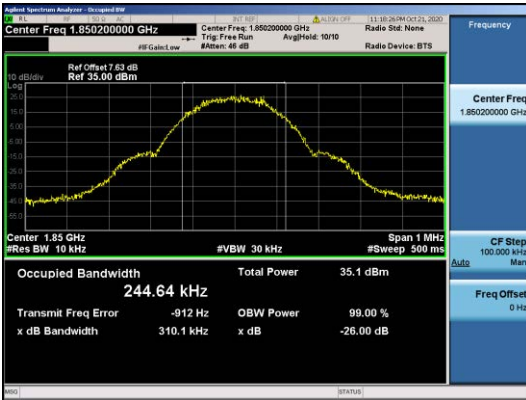

For GSM  
 Test Band=GSM850  
 Test Mode=GSM/TM1  
 Test Channel=LCH

Test Mode=GSM/TM2  
 Test Channel=LCH

Test Channel=MCH

Test Channel=MCH

Test Channel=HCH

Test Channel=HCH

**Test Band=GSM1900**  
**Test Mode=GSM/TM1**  
**Test Channel=LCH**

**Test Mode=GSM/TM2**  
**Test Channel=LCH**

**Test Channel=MCH**

**Test Channel=MCH**

**Test Channel=HCH**

**Test Channel=HCH**

For WCDMA  
 Test Band=WCDMA850  
 Test Mode=UMTS/TM3  
 Test Channel=LCH

Test Channel=MCH