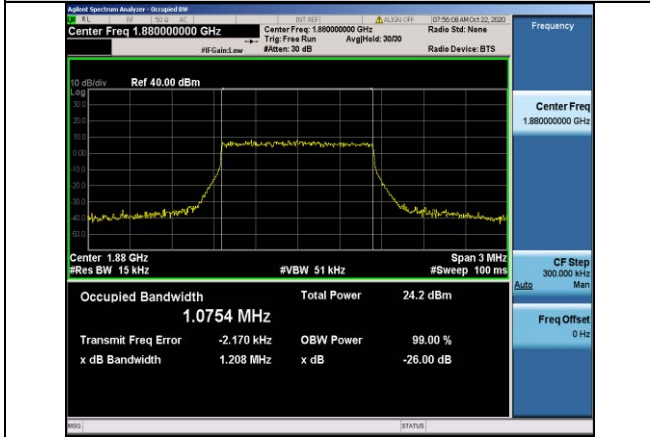

Band2-1.4MHz-16QAM-18900-6RB#0-1.0754