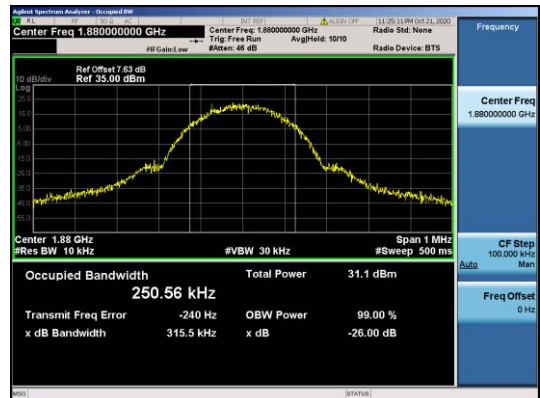

For GSM  
 Test Band=GSM850  
 Test Mode=GSM/TM1  
 Test Channel=LCH

Test Mode=GSM/TM2  
 Test Channel=LCH

Test Channel=MCH

Test Channel=MCH

Test Channel=HCH

Test Channel=HCH

**Test Band=GSM1900**  
**Test Mode=GSM/TM1**  
**Test Channel=LCH**

**Test Mode=GSM/TM2**  
**Test Channel=LCH**

**Test Channel=MCH**

**Test Channel=MCH**

**Test Channel=HCH**

**Test Channel=HCH**

For WCDMA  
 Test Band=WCDMA850  
 Test Mode=UMTS/TM3  
 Test Channel=LCH

Test Channel=MCH