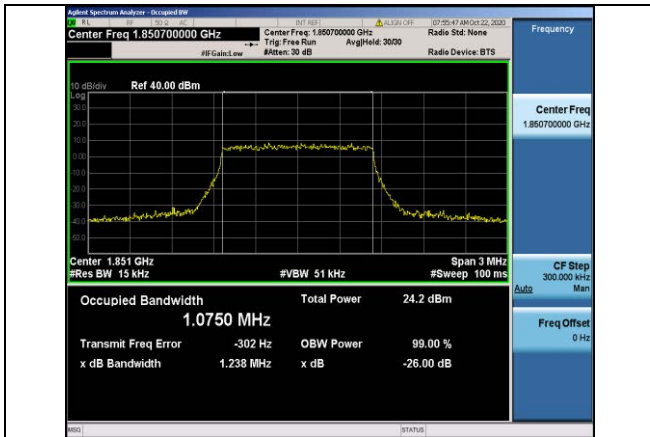

LTE Mode with QPSK Modulation(TM4) &  
 LTE Mode with 16QAM Modulation(TM5)

Band2-1.4MHz-QPSK-18607-6RB#0-1.0769

Band2-1.4MHz-QPSK-18900-6RB#0-1.0762

Band2-1.4MHz-QPSK-19193-6RB#0-1.0768

Band2-1.4MHz-16QAM-18607-6RB#0-1.0750