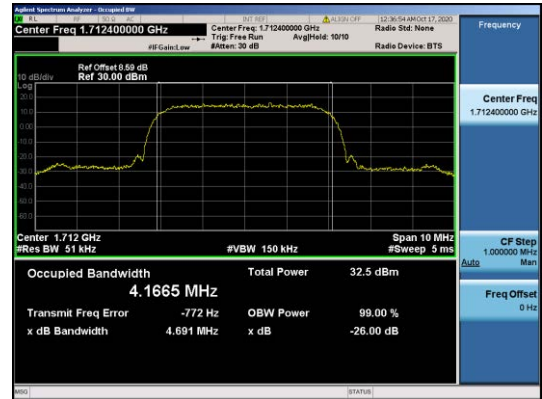

**Test Mode=GSM/TM2**  
**Test Channel=LCH**

**Test Channel=MCH**

**Test Channel=MCH**

**Test Channel=HCH**

**Test Channel=HCH**

For WCDMA  
 Test Band=WCDMA850  
 Test Mode=UMTS/TM3  
 Test Channel=LCH

Test Channel=MCH

Test Channel=HCH

Test Band=WCDMA1700  
 Test Mode=UMTS/TM3  
 Test Channel=LCH

Test Channel=MCH

Test Channel=HCH

Test Band=WCDMA1900  
 Test Mode=UMTS/TM3  
 Test Channel=LCH

Test Channel=MCH

Test Channel=HCH