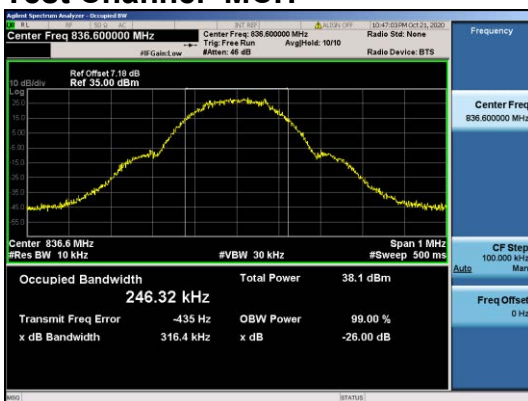

For GSM  
 Test Band=GSM850  
 Test Mode=GSM/TM1  
 Test Channel=LCH

Test Mode=GSM/TM2  
 Test Channel=LCH

Test Channel=MCH

Test Channel=MCH

Test Channel=HCH

Test Channel=HCH

**Test Band=GSM1900**  
**Test Mode=GSM/TM1**  
**Test Channel=LCH**