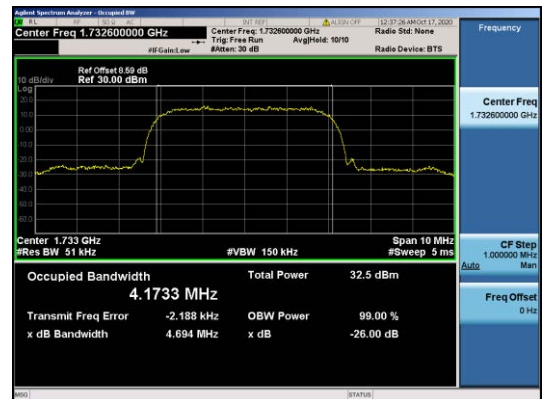

**Test Mode=GSM/TM2**  
**Test Channel=LCH**

**Test Channel=MCH**

**Test Channel=MCH**

**Test Channel=HCH**

**Test Channel=HCH**

For WCDMA  
 Test Band=WCDMA850  
 Test Mode=UMTS/TM3  
 Test Channel=LCH

Test Channel=MCH

Test Channel=HCH

Test Band=WCDMA1700  
 Test Mode=UMTS/TM3  
 Test Channel=LCH

Test Channel=MCH

Test Channel=HCH

Test Band=WCDMA1900  
 Test Mode=UMTS/TM3  
 Test Channel=LCH

Test Channel=MCH

Test Channel=HCH